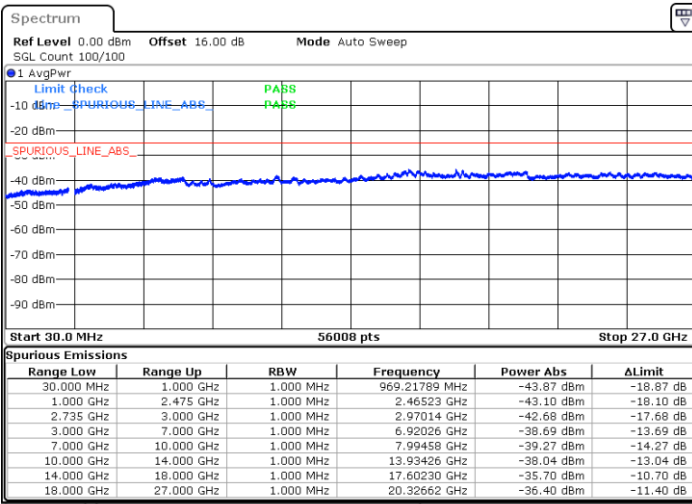

Lowest Channel / 1RB74 and 1RB0

Date: 5.OCT.2020 13:23:55

Date: 5.OCT.2020 13:22:53

Lowest Channel / FullIRB

N/A

Date: 5.OCT.2020 13:31:05

LTE Band 41C / 15MHz+10MHz

QPSK

Middle Channel / 1RB0 and 1RB49

Middle Channel / 1RB74 and 1RB0

Date: 5.OCT.2020 13:48:15

Date: 5.OCT.2020 13:49:16

Middle Channel / FullIRB

N/A

Date: 5.OCT.2020 13:41:04

LTE Band 41C / 15MHz+10MHz

QPSK

Highest Channel / 1RB0 and 1RB49

Highest Channel / 1RB74 and 1RB0

Date: 5.OCT.2020 14:33:22

Date: 5.OCT.2020 14:26:12

Highest Channel / FullIRB

N/A

Date: 5.OCT.2020 14:34:24

LTE Band 41C / 15MHz+15MHz

QPSK

Lowest Channel / 1RB0 and 1RB74

Lowest Channel / 1RB74 and 1RB0

Date: 6.OCT.2020 09:21:11

Date: 6.OCT.2020 09:20:10

Lowest Channel / FullRB

N/A