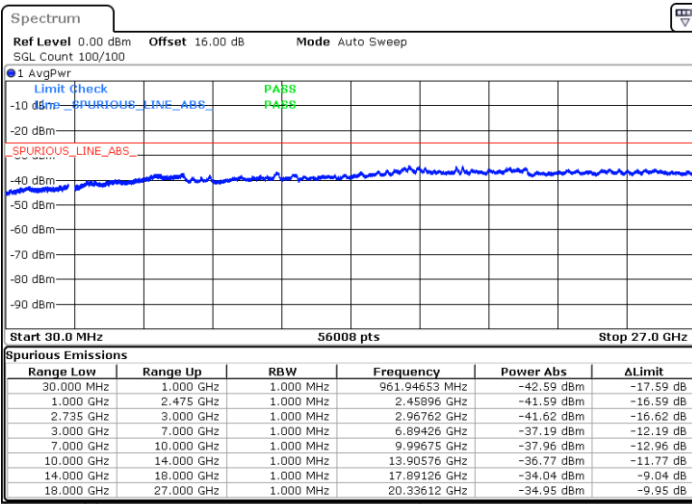

N/A

Date: 6.OCT.2020 16:24:01

LTE Band 41C / 15MHz+15MHz

QPSK

Highest Channel / 1RB0 and 1RB74

Highest Channel / 1RB74 and 1RB0

Date: 6.OCT.2020 16:52:35

Date: 6.OCT.2020 16:45:24

Highest Channel / FullIRB

N/A

Date: 6.OCT.2020 16:53:36

LTE Band 41C / 15MHz+20MHz

QPSK

Lowest Channel / 1RB0 and 1RB99

Lowest Channel / 1RB74 and 1RB0

Date: 7.OCT.2020 09:46:54

Date: 7.OCT.2020 09:45:53

Lowest Channel / FullRB

N/A

Date: 7.OCT.2020 09:54:06

LTE Band 41C / 15MHz+20MHz

QPSK

Middle Channel / 1RB0 and 1RB99

Middle Channel / 1RB74 and 1RB0

Date: 7.OCT.2020 10:10:48

Date: 7.OCT.2020 10:11:49

Middle Channel / FullIRB

N/A

Date: 7.OCT.2020 10:03:36

LTE Band 41C / 15MHz+20MHz

QPSK

Highest Channel / 1RB0 and 1RB99