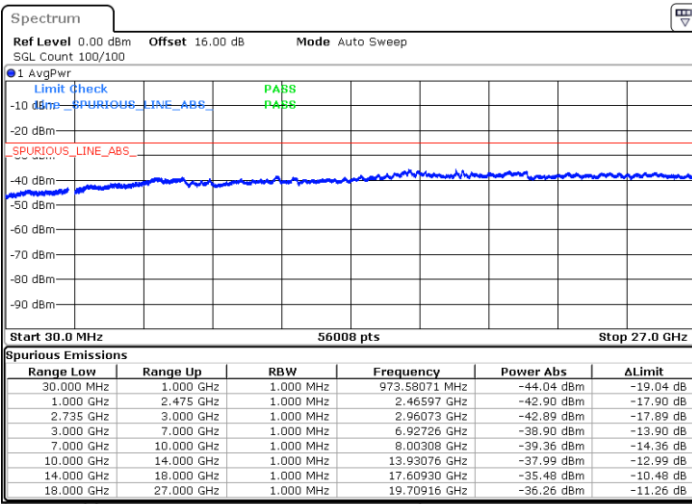

LTE Band 41C / 20MHz+5MHz

QPSK

Highest Channel / 1RB0 and 1RB24

Highest Channel / 1RB99 and 1RB0

Date: 5.OCT.2020 09:36:38

Date: 5.OCT.2020 09:29:27

Highest Channel / FullIRB

N/A

Date: 5.OCT.2020 09:37:39

LTE Band 41C / 20MHz+10MHz

QPSK

Lowest Channel / 1RB0 and 1RB49

Lowest Channel / 1RB99 and 1RB0

Date: 5.OCT.2020 17:00:53

Date: 5.OCT.2020 16:59:52

Lowest Channel / FullRB

N/A

Date: 5.OCT.2020 17:08:04

LTE Band 41C / 20MHz+10MHz

QPSK

Middle Channel / 1RB0 and 1RB49

Middle Channel / 1RB99 and 1RB0

Date: 5.OCT.2020 17:23:26

Date: 5.OCT.2020 17:24:27

Middle Channel / FullIRB

N/A

Date: 5.OCT.2020 17:16:16

LTE Band 41C / 20MHz+10MHz

QPSK

Highest Channel / 1RB0 and 1RB49

Highest Channel / 1RB99 and 1RB0

Date: 6.OCT.2020 08:40:20