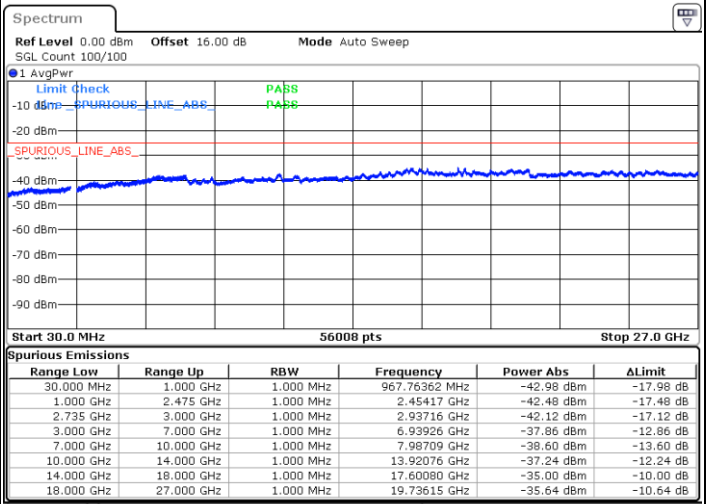

Lowest Channel / FullIRB

N/A

Date: 4.OCT.2020 21:16:08

LTE Band 41C / 5MHz+20MHz

16QAM

Middle Channel / 1RB0 and 1RB99

Middle Channel / 1RB24 and 1RB0

Date: 4.OCT.2020 22:02:33

Date: 4.OCT.2020 22:05:37

Middle Channel / FullIRB

N/A

Date: 4.OCT.2020 21:55:29

LTE Band 41C / 5MHz+20MHz

16QAM

Highest Channel / 1RB0 and 1RB99

Highest Channel / 1RB24 and 1RB0