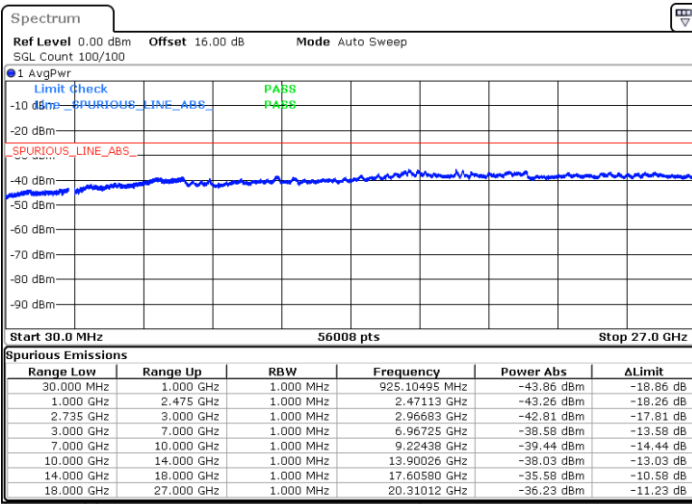

Lowest Channel / 1RB0 and 1RB24

Lowest Channel / 1RB99 and 1RB0

Date: 5.OCT.2020 08:44:12

Date: 5.OCT.2020 08:43:11

Lowest Channel / FullIRB

N/A

Date: 5.OCT.2020 08:51:23

LTE Band 41C / 20MHz+5MHz

QPSK

Middle Channel / 1RB0 and 1RB24

Date: 5.OCT.2020 09:13:37

Middle Channel / 1RB99 and 1RB0

Date: 5.OCT.2020 09:14:39

Middle Channel / FullIRB

Date: 5.OCT.2020 09:01:56

N/A

LTE Band 41C / 20MHz+5MHz

QPSK

Highest Channel / 1RB0 and 1RB24

Highest Channel / 1RB99 and 1RB0

Date: 5.OCT.2020 09:36:38

Date: 5.OCT.2020 09:29:27

Highest Channel / FullIRB

N/A