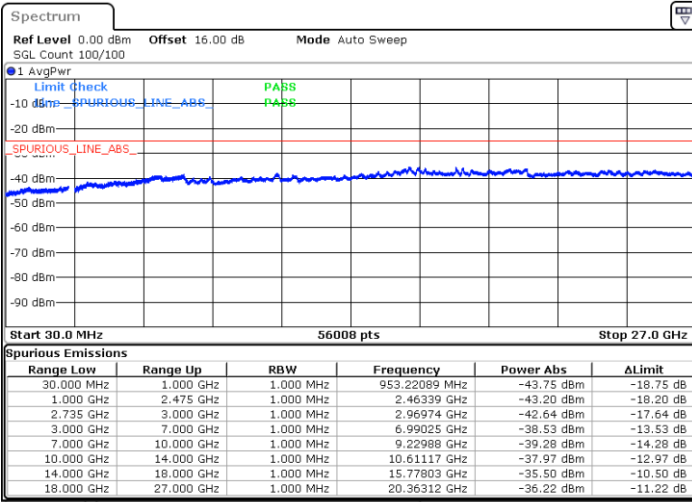

Highest Channel / 1RB74 and 1RB0

Date: 7.OCT.2020 10:32:33

Date: 7.OCT.2020 10:25:22

Highest Channel / FullIRB

N/A

Date: 7.OCT.2020 10:33:35

LTE Band 41C / 20MHz+5MHz

QPSK

Lowest Channel / 1RB0 and 1RB24

Lowest Channel / 1RB99 and 1RB0

Date: 5.OCT.2020 08:44:12

Date: 5.OCT.2020 08:43:11

Lowest Channel / FullIRB

N/A

Date: 5.OCT.2020 08:51:23

LTE Band 41C / 20MHz+5MHz

LTE Band 41C / 20MHz+5MHz

QPSK

Highest Channel / 1RB0 and 1RB24

Highest Channel / 1RB99 and 1RB0

Date: 5.OCT.2020 09:36:38

Date: 5.OCT.2020 09:29:27

Highest Channel / FullIRB

N/A