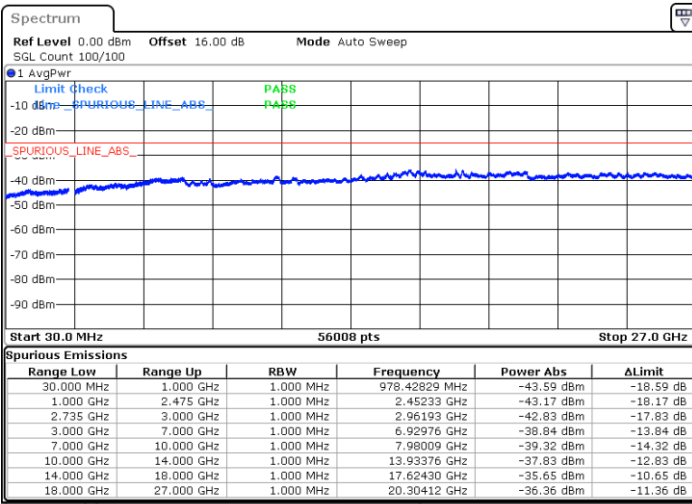

LTE Band 41C / 10MHz+15MHz

QPSK

MiddleChannel / 1RB0 and 1RB74

Middle Channel / 1RB49 and 1RB0

Date: 5.OCT.2020 10:55:21

Date: 5.OCT.2020 10:56:23

Middle Channel / FullIRB

N/A

Date: 5.OCT.2020 10:48:10

LTE Band 41C / 10MHz+15MHz

QPSK

Highest Channel / 1RB0 and 1RB74

Highest Channel / 1RB49 and 1RB0

Date: 5.OCT.2020 11:17:59

Date: 5.OCT.2020 11:10:48

Highest Channel / FullIRB