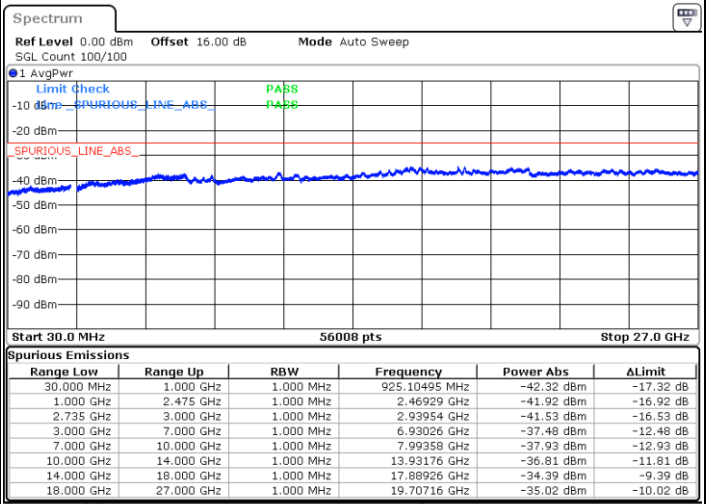

Date: 6.OCT.2020 09:28:22

LTE Band 41C / 15MHz+15MHz

QPSK

Middle Channel / 1RB0 and 1RB74

Middle Channel / 1RB74 and 1RB0

Date: 6.OCT.2020 16:31:12

Date: 6.OCT.2020 16:32:13

Middle Channel / FullIRB

N/A

Date: 6.OCT.2020 16:24:01

LTE Band 41C / 15MHz+15MHz

QPSK

Highest Channel / 1RB0 and 1RB74

Highest Channel / 1RB74 and 1RB0

Date: 6.OCT.2020 16:52:35

Date: 6.OCT.2020 16:45:24

Highest Channel / FullIRB

N/A

Date: 6.OCT.2020 16:53:36

LTE Band 41C / 15MHz+20MHz

QPSK

Lowest Channel / 1RB0 and 1RB99

Lowest Channel / 1RB74 and 1RB0

Date: 7.OCT.2020 09:46:54