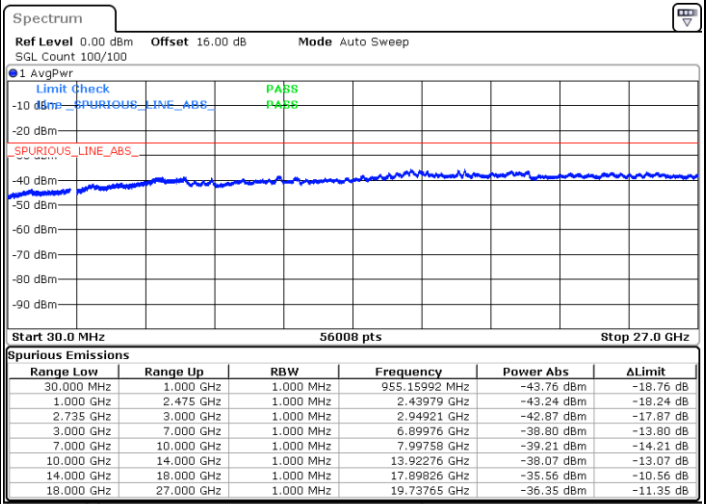

Date: 5.OCT.2020 10:48:10

LTE Band 41C / 10MHz+15MHz

QPSK

Highest Channel / 1RB0 and 1RB74

Highest Channel / 1RB49 and 1RB0

Date: 5.OCT.2020 11:17:59

Date: 5.OCT.2020 11:10:48

Highest Channel / FullIRB

N/A

Date: 5.OCT.2020 11:19:00

LTE Band 41C / 10MHz+20MHz

QPSK

Lowest Channel / 1RB0 and 1RB99

Lowest Channel / 1RB49 and 1RB0

Date: 5.OCT.2020 15:24:26

Date: 5.OCT.2020 15:23:25

Lowest Channel / FullIRB

N/A

Date: 5.OCT.2020 15:30:36

LTE Band 41C / 10MHz+20MHz

QPSK

Middle Channel / 1RB0 and 1RB99

Middle Channel / 1RB49 and 1RB0

Date: 5.OCT.2020 15:46:44

Date: 5.OCT.2020 15:47:45

Middle Channel / FullIRB

N/A

Date: 5.OCT.2020 15:39:33

LTE Band 41C / 10MHz+20MHz

QPSK

Highest Channel / 1RB0 and 1RB99

Highest Channel / 1RB49 and 1RB0