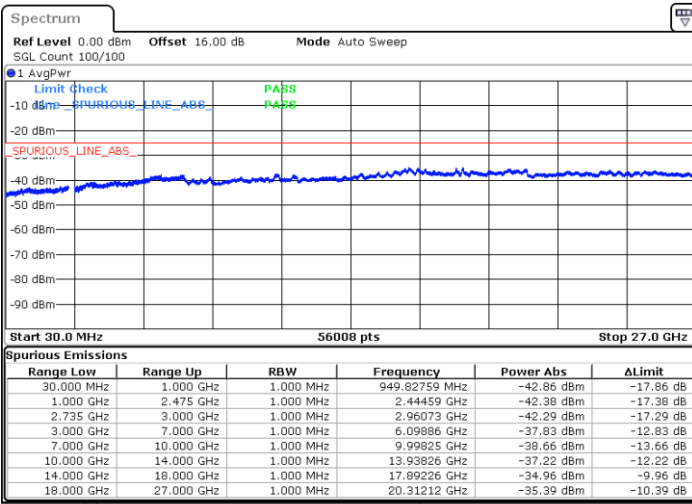

Highest Channel / 1RB0 and 1RB74

Highest Channel / 1RB99 and 1RB0

Date: 7.OCT.2020 12:01:35

Date: 7.OCT.2020 11:54:24

Highest Channel / FullIRB

N/A

Date: 7.OCT.2020 12:02:36

LTE Band 41C / 20MHz+20MHz

QPSK

Lowest Channel / 1RB0 and 1RB99

Lowest Channel / 1RB99 and 1RB0

Date: 4.OCT.2020 17:58:03

Date: 4.OCT.2020 17:57:02

Lowest Channel / FullIRB

N/A

Date: 4.OCT.2020 18:05:13

LTE Band 41C / 20MHz+20MHz

QPSK

MiddleChannel / 1RB0 and 1RB99

Middle Channel / 1RB99 and 1RB0

Date: 4.OCT.2020 18:40:06

Date: 4.OCT.2020 18:41:07

Middle Channel / FullIRB

N/A

Date: 4.OCT.2020 18:32:56

LTE Band 41C / 20MHz+20MHz

QPSK

Highest Channel / 1RB0 and 1RB99

Highest Channel / 1RB99 and 1RB0

Date: 4.OCT.2020 19:22:25

Date: 4.OCT.2020 19:15:14

Highest Channel / FullIRB