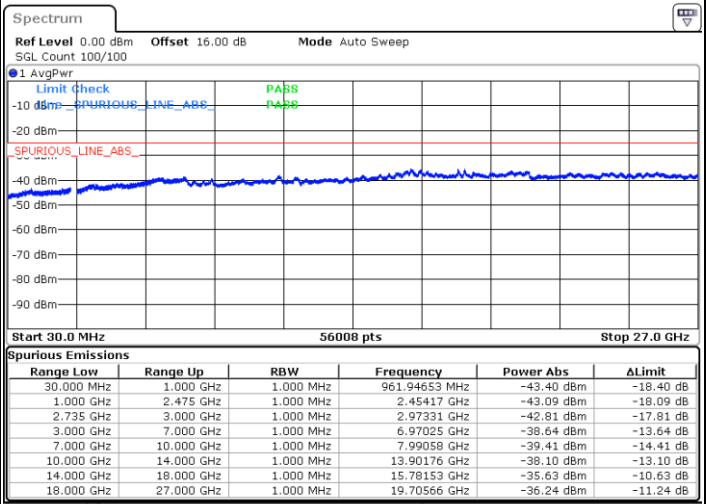

Date: 5.OCT.2020 09:37:39

LTE Band 41C / 20MHz+10MHz

QPSK

Lowest Channel / 1RB0 and 1RB49

Lowest Channel / 1RB99 and 1RB0

Date: 5.OCT.2020 17:00:53

Date: 5.OCT.2020 16:59:52

Lowest Channel / FullRB

N/A

Date: 5.OCT.2020 17:08:04

LTE Band 41C / 20MHz+10MHz

QPSK

Middle Channel / 1RB0 and 1RB49

Middle Channel / 1RB99 and 1RB0

Date: 5.OCT.2020 17:23:26

Date: 5.OCT.2020 17:24:27

Middle Channel / FullIRB

N/A

Date: 5.OCT.2020 17:16:16

LTE Band 41C / 20MHz+10MHz

QPSK

Highest Channel / 1RB0 and 1RB49

Highest Channel / 1RB99 and 1RB0

Date: 6.OCT.2020 08:40:20

Date: 6.OCT.2020 08:33:09

Highest Channel / FullIRB

N/A

Date: 6.OCT.2020 08:41:22

LTE Band 41C / 20MHz+15MHz

QPSK

Lowest Channel / 1RB0 and 1RB74

Lowest Channel / 1RB99 and 1RB0