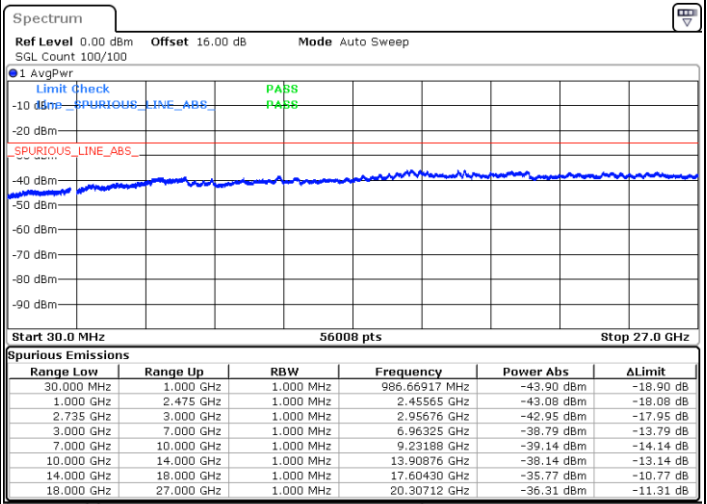

LTE Band 41C / 10MHz+15MHz

QPSK

MiddleChannel / 1RB0 and 1RB74

Middle Channel / 1RB49 and 1RB0

Date: 5.OCT.2020 10:55:21

Date: 5.OCT.2020 10:56:23

Middle Channel / FullIRB

N/A

Date: 5.OCT.2020 10:48:10

LTE Band 41C / 10MHz+15MHz

QPSK

Highest Channel / 1RB0 and 1RB74

Highest Channel / 1RB49 and 1RB0

Date: 5.OCT.2020 11:17:59

Date: 5.OCT.2020 11:10:48

Highest Channel / FullIRB

N/A

Date: 5.OCT.2020 11:19:00

LTE Band 41C / 10MHz+20MHz

QPSK

Lowest Channel / 1RB0 and 1RB99

Lowest Channel / 1RB49 and 1RB0

Date: 5.OCT.2020 15:24:26

Date: 5.OCT.2020 15:23:25

Lowest Channel / FullIRB

N/A

Date: 5.OCT.2020 15:30:36

LTE Band 41C / 10MHz+20MHz

QPSK

Middle Channel / 1RB0 and 1RB99

Middle Channel / 1RB49 and 1RB0

Date: 5.OCT.2020 15:46:44