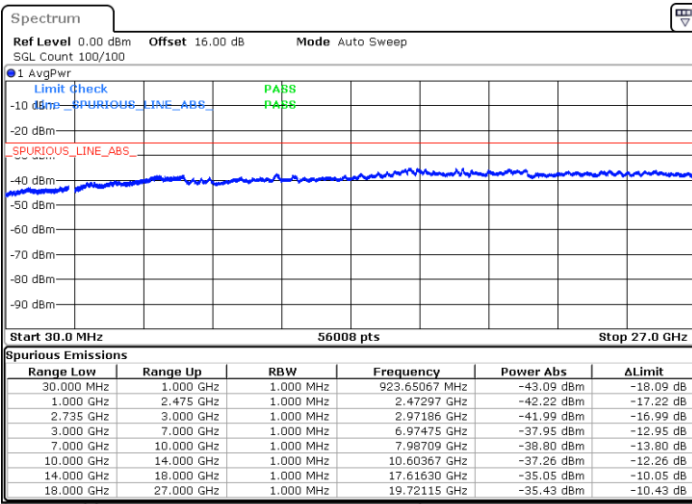

LTE Band 41C / 20MHz+20MHz

QPSK

MiddleChannel / 1RB0 and 1RB99

Middle Channel / 1RB99 and 1RB0

Date: 4.OCT.2020 18:40:06

Date: 4.OCT.2020 18:41:07

Middle Channel / FullIRB

N/A

Date: 4.OCT.2020 18:32:56

LTE Band 41C / 20MHz+20MHz

QPSK

Highest Channel / 1RB0 and 1RB99

Highest Channel / 1RB99 and 1RB0

Date: 4.OCT.2020 19:22:25

Date: 4.OCT.2020 19:15:14

Highest Channel / FullIRB

N/A

Date: 4.OCT.2020 19:23:26

LTE Band 41C / 5MHz+20MHz

16QAM

Lowest Channel / 1RB0 and 1RB99

Lowest Channel / 1RB24 and 1RB0

Date: 4.OCT.2020 21:11:00

Date: 4.OCT.2020 21:07:56