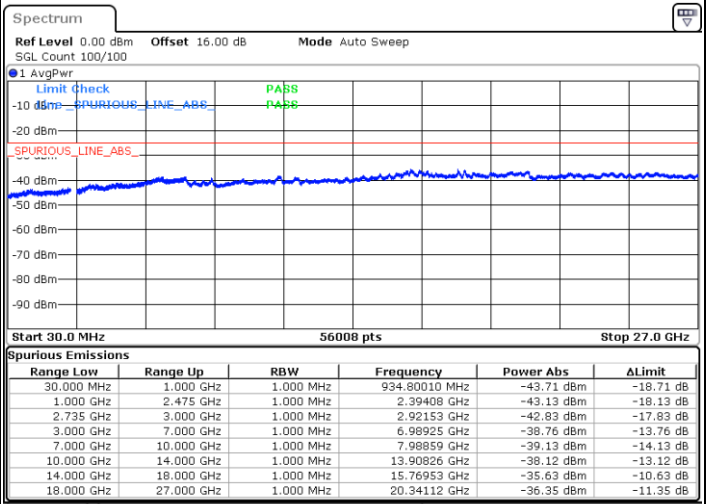

Lowest Channel / 1RB0 and 1RB24

Lowest Channel / 1RB99 and 1RB0

Date: 5.OCT.2020 08:44:12

Date: 5.OCT.2020 08:43:11

Lowest Channel / FullIRB

N/A

Date: 5.OCT.2020 08:51:23

LTE Band 41C / 20MHz+5MHz

QPSK

Middle Channel / 1RB0 and 1RB24

Date: 5.OCT.2020 09:13:37

Middle Channel / 1RB99 and 1RB0

Date: 5.OCT.2020 09:14:39

Middle Channel / FullIRB

Date: 5.OCT.2020 09:01:56

N/A

LTE Band 41C / 20MHz+5MHz

QPSK

Highest Channel / 1RB0 and 1RB24

Highest Channel / 1RB99 and 1RB0

Date: 5.OCT.2020 09:36:38

Date: 5.OCT.2020 09:29:27

Highest Channel / FullIRB

N/A