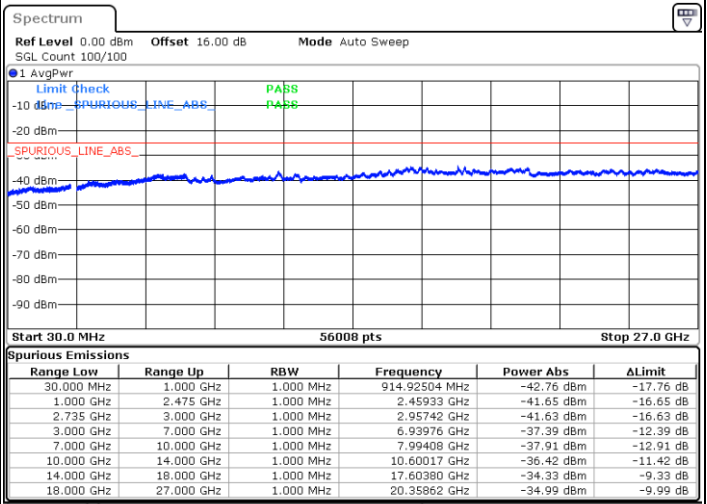

Middle Channel / 1RB0 and 1RB49

Middle Channel / 1RB74 and 1RB0

Date: 5.OCT.2020 13:48:15

Date: 5.OCT.2020 13:49:16

Middle Channel / FullIRB

N/A

Date: 5.OCT.2020 13:41:04

LTE Band 41C / 15MHz+10MHz

QPSK

Highest Channel / 1RB0 and 1RB49

Highest Channel / 1RB74 and 1RB0

Date: 5.OCT.2020 14:33:22

Date: 5.OCT.2020 14:26:12

Highest Channel / FullIRB

N/A

Date: 5.OCT.2020 14:34:24

LTE Band 41C / 15MHz+15MHz

QPSK

Lowest Channel / 1RB0 and 1RB74

Lowest Channel / 1RB74 and 1RB0

Date: 6.OCT.2020 09:21:11

Date: 6.OCT.2020 09:20:10

Lowest Channel / FullRB

N/A