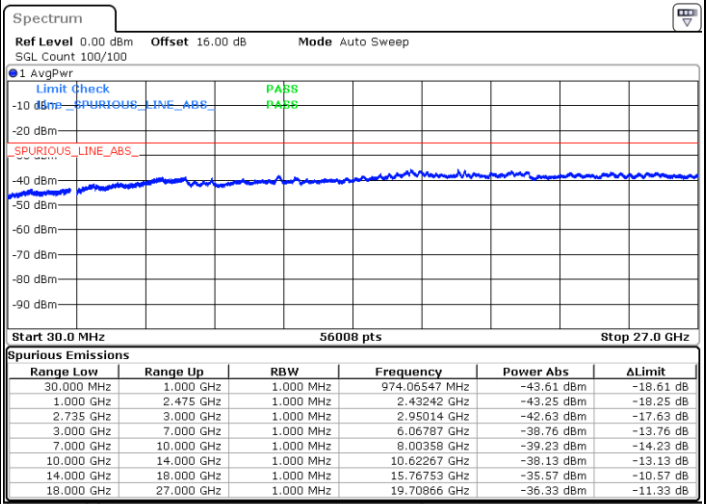

Lowest Channel / FullIRB

N/A

Date: 5.OCT.2020 15:30:36

LTE Band 41C / 10MHz+20MHz

QPSK

Middle Channel / 1RB0 and 1RB99

Middle Channel / 1RB49 and 1RB0

Date: 5.OCT.2020 15:46:44

Date: 5.OCT.2020 15:47:45

Middle Channel / FullIRB

N/A

Date: 5.OCT.2020 15:39:33

LTE Band 41C / 10MHz+20MHz

QPSK

Highest Channel / 1RB0 and 1RB99

Highest Channel / 1RB49 and 1RB0

Date: 5.OCT.2020 16:21:16

Date: 5.OCT.2020 16:14:06

Highest Channel / FullIRB

N/A

Date: 5.OCT.2020 16:22:17

LTE Band 41C / 15MHz+10MHz

QPSK

Lowest Channel / 1RB0 and 1RB49

Lowest Channel / 1RB74 and 1RB0

Date: 5.OCT.2020 13:23:55

Date: 5.OCT.2020 13:22:53

Lowest Channel / FullIRB

N/A

Date: 5.OCT.2020 13:31:05

LTE Band 41C / 15MHz+10MHz

QPSK