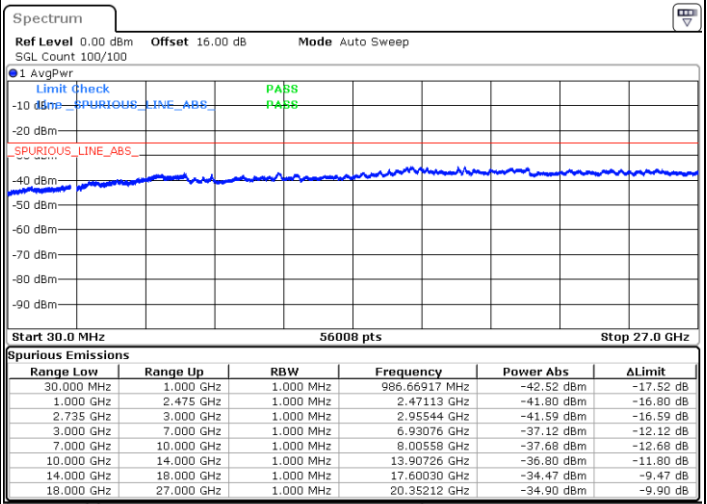

LTE Band 41C / 15MHz+15MHz

QPSK

Lowest Channel / 1RB0 and 1RB74

Lowest Channel / 1RB74 and 1RB0

Date: 6.OCT.2020 09:21:11

Date: 6.OCT.2020 09:20:10

Lowest Channel / FullRB

N/A

Date: 6.OCT.2020 09:28:22

LTE Band 41C / 15MHz+15MHz

QPSK

Middle Channel / 1RB0 and 1RB74

Middle Channel / 1RB74 and 1RB0

Date: 6.OCT.2020 16:31:12

Date: 6.OCT.2020 16:32:13

Middle Channel / FullIRB

N/A

Date: 6.OCT.2020 16:24:01

LTE Band 41C / 15MHz+15MHz

QPSK

Highest Channel / 1RB0 and 1RB74

Highest Channel / 1RB74 and 1RB0

Date: 6.OCT.2020 16:52:35

Date: 6.OCT.2020 16:45:24

Highest Channel / FullIRB

N/A

Date: 6.OCT.2020 16:53:36

LTE Band 41C / 15MHz+20MHz

QPSK

Lowest Channel / 1RB0 and 1RB99

Lowest Channel / 1RB74 and 1RB0

Date: 7.OCT.2020 09:46:54