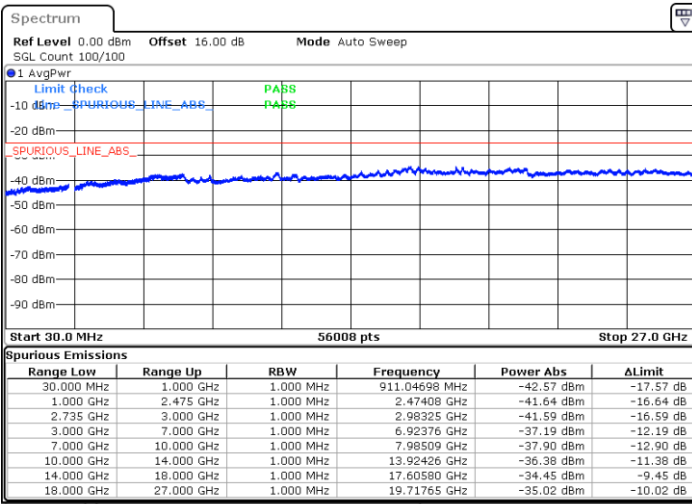

QPSK

Highest Channel / 1RB0 and 1RB49

Highest Channel / 1RB74 and 1RB0

Date: 5.OCT.2020 14:33:22

Date: 5.OCT.2020 14:26:12

Highest Channel / FullIRB

N/A

Date: 5.OCT.2020 14:34:24

LTE Band 41C / 15MHz+15MHz

QPSK

Lowest Channel / 1RB0 and 1RB74

Lowest Channel / 1RB74 and 1RB0

Date: 6.OCT.2020 09:21:11

Date: 6.OCT.2020 09:20:10

Lowest Channel / FullRB

N/A

Date: 6.OCT.2020 09:28:22

LTE Band 41C / 15MHz+15MHz

QPSK

Middle Channel / 1RB0 and 1RB74

Middle Channel / 1RB74 and 1RB0

Date: 6.OCT.2020 16:31:12

Date: 6.OCT.2020 16:32:13

Middle Channel / FullIRB