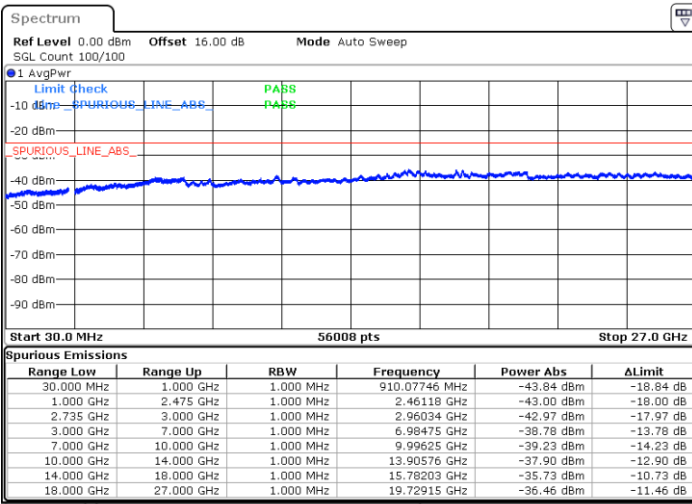

Date: 5.OCT.2020 09:37:39

LTE Band 41C / 20MHz+10MHz

QPSK

Lowest Channel / 1RB0 and 1RB49

Lowest Channel / 1RB99 and 1RB0

Date: 5.OCT.2020 17:00:53

Date: 5.OCT.2020 16:59:52

Lowest Channel / FullRB

N/A

Date: 5.OCT.2020 17:08:04

LTE Band 41C / 20MHz+10MHz

QPSK

Middle Channel / 1RB0 and 1RB49

Middle Channel / 1RB99 and 1RB0

Date: 5.OCT.2020 17:23:26

Date: 5.OCT.2020 17:24:27

Middle Channel / FullIRB

N/A

Date: 5.OCT.2020 17:16:16

LTE Band 41C / 20MHz+10MHz

QPSK

Highest Channel / 1RB0 and 1RB49

Highest Channel / 1RB99 and 1RB0

Date: 6.OCT.2020 08:40:20

Date: 6.OCT.2020 08:33:09

Highest Channel / FullIRB

N/A

Date: 6.OCT.2020 08:41:22

LTE Band 41C / 20MHz+15MHz

QPSK

Lowest Channel / 1RB0 and 1RB74

Lowest Channel / 1RB99 and 1RB0