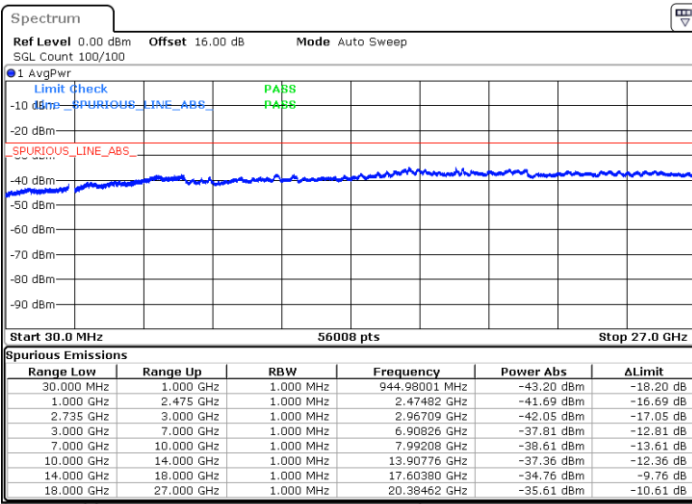

Date: 4.OCT.2020 18:32:56

LTE Band 41C / 20MHz+20MHz

QPSK

Highest Channel / 1RB0 and 1RB99

Highest Channel / 1RB99 and 1RB0

Date: 4.OCT.2020 19:22:25

Date: 4.OCT.2020 19:15:14

Highest Channel / FullIRB

N/A

Date: 4.OCT.2020 19:23:26

LTE Band 41C / 5MHz+20MHz

16QAM

Lowest Channel / 1RB0 and 1RB99

Lowest Channel / 1RB24 and 1RB0

Date: 4.OCT.2020 21:11:00

Date: 4.OCT.2020 21:07:56

Lowest Channel / FullIRB

N/A

Date: 4.OCT.2020 21:16:08

LTE Band 41C / 5MHz+20MHz

16QAM

Middle Channel / 1RB0 and 1RB99

Middle Channel / 1RB24 and 1RB0

Date: 4.OCT.2020 22:02:33

Date: 4.OCT.2020 22:05:37

Middle Channel / FullIRB

N/A

Date: 4.OCT.2020 21:55:29

LTE Band 41C / 5MHz+20MHz

16QAM

Highest Channel / 1RB0 and 1RB99

Highest Channel / 1RB24 and 1RB0