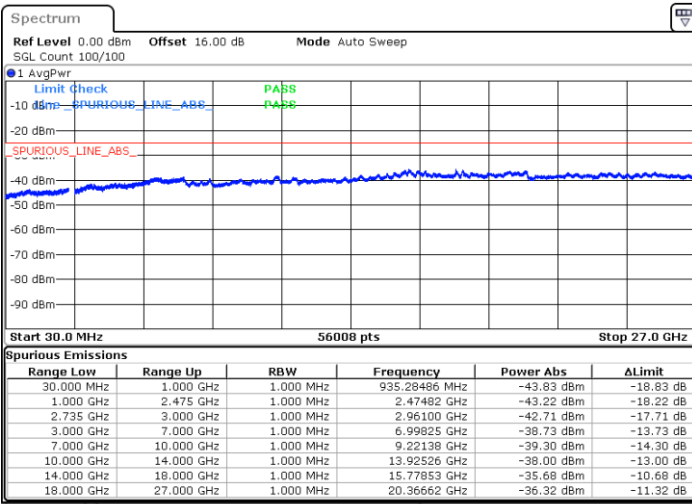

Date: 5.OCT.2020 10:48:10

LTE Band 41C / 10MHz+15MHz

QPSK

Highest Channel / 1RB0 and 1RB74

Highest Channel / 1RB49 and 1RB0

Date: 5.OCT.2020 11:17:59

Date: 5.OCT.2020 11:10:48

Highest Channel / FullIRB

N/A

Date: 5.OCT.2020 11:19:00

LTE Band 41C / 10MHz+20MHz

QPSK

Lowest Channel / 1RB0 and 1RB99

Lowest Channel / 1RB49 and 1RB0

Date: 5.OCT.2020 15:24:26

Date: 5.OCT.2020 15:23:25

Lowest Channel / FullIRB

N/A

Date: 5.OCT.2020 15:30:36

LTE Band 41C / 10MHz+20MHz

QPSK

Middle Channel / 1RB0 and 1RB99

Middle Channel / 1RB49 and 1RB0

Date: 5.OCT.2020 15:46:44

Date: 5.OCT.2020 15:47:45

Middle Channel / FullIRB

N/A

Date: 5.OCT.2020 15:39:33

LTE Band 41C / 10MHz+20MHz

QPSK

Highest Channel / 1RB0 and 1RB99

Highest Channel / 1RB49 and 1RB0