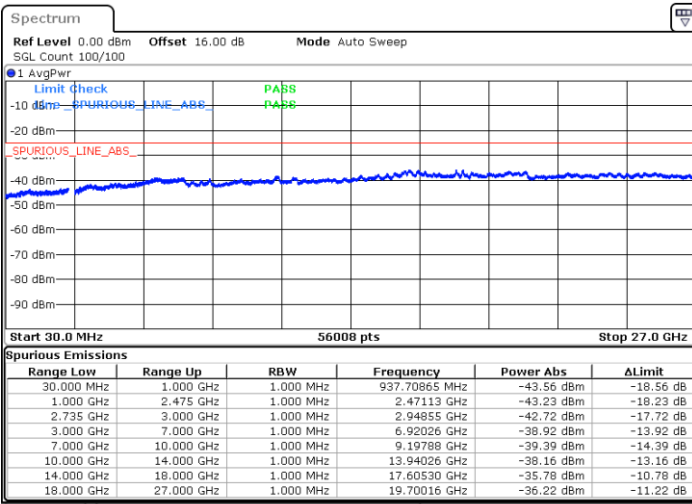

N/A

Date: 5.OCT.2020 11:19:00

LTE Band 41C / 10MHz+20MHz

QPSK

Lowest Channel / 1RB0 and 1RB99

Lowest Channel / 1RB49 and 1RB0

Date: 5.OCT.2020 15:24:26

Date: 5.OCT.2020 15:23:25

Lowest Channel / FullIRB

N/A

Date: 5.OCT.2020 15:30:36

LTE Band 41C / 10MHz+20MHz

QPSK

Middle Channel / 1RB0 and 1RB99

Middle Channel / 1RB49 and 1RB0

Date: 5.OCT.2020 15:46:44

Date: 5.OCT.2020 15:47:45

Middle Channel / FullIRB

N/A

Date: 5.OCT.2020 15:39:33

LTE Band 41C / 10MHz+20MHz

QPSK

Highest Channel / 1RB0 and 1RB99

Highest Channel / 1RB49 and 1RB0

Date: 5.OCT.2020 16:21:16

Date: 5.OCT.2020 16:14:06

Highest Channel / FullIRB

N/A

Date: 5.OCT.2020 16:22:17

LTE Band 41C / 15MHz+10MHz

QPSK

Lowest Channel / 1RB0 and 1RB49