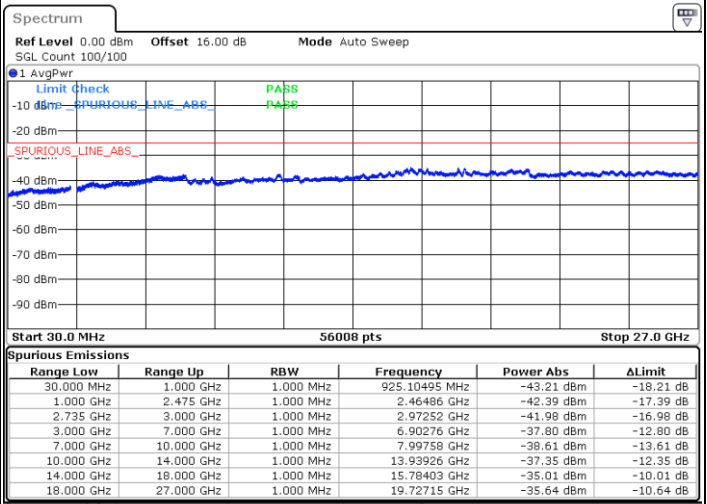

Date: 4.OCT.2020 18:32:56

LTE Band 41C / 20MHz+20MHz

QPSK

Highest Channel / 1RB0 and 1RB99

Highest Channel / 1RB99 and 1RB0

Date: 4.OCT.2020 19:22:25

Date: 4.OCT.2020 19:15:14

Highest Channel / FullIRB

N/A

Date: 4.OCT.2020 19:23:26

LTE Band 41C / 5MHz+20MHz

16QAM

Lowest Channel / 1RB0 and 1RB99

Lowest Channel / 1RB24 and 1RB0

Date: 4.OCT.2020 21:11:00

Date: 4.OCT.2020 21:07:56

Lowest Channel / FullIRB

N/A

Date: 4.OCT.2020 21:16:08

LTE Band 41C / 5MHz+20MHz

16QAM

Middle Channel / 1RB0 and 1RB99

Middle Channel / 1RB24 and 1RB0

Date: 4.OCT.2020 22:02:33