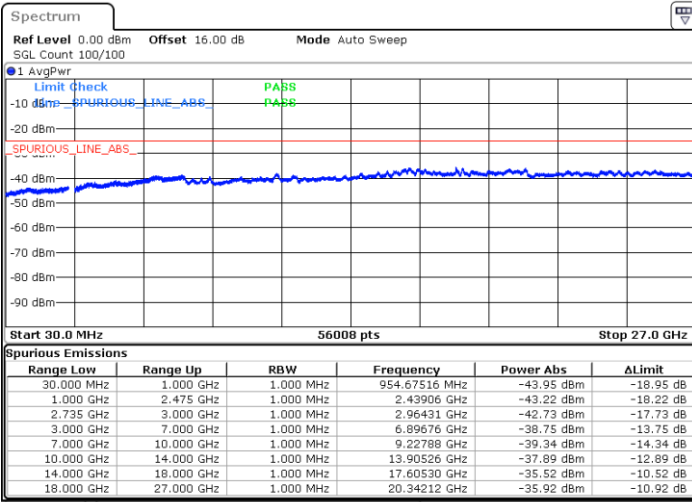

Lowest Channel / FullIRB

N/A

Date: 5.OCT.2020 15:30:36

LTE Band 41C / 10MHz+20MHz

QPSK

Middle Channel / 1RB0 and 1RB99

Middle Channel / 1RB49 and 1RB0

Date: 5.OCT.2020 15:46:44

Date: 5.OCT.2020 15:47:45

Middle Channel / FullIRB

N/A

Date: 5.OCT.2020 15:39:33

LTE Band 41C / 10MHz+20MHz

QPSK

Highest Channel / 1RB0 and 1RB99

Highest Channel / 1RB49 and 1RB0

Date: 5.OCT.2020 16:21:16

Date: 5.OCT.2020 16:14:06

Highest Channel / FullIRB

N/A

Date: 5.OCT.2020 16:22:17

LTE Band 41C / 15MHz+10MHz

QPSK

Lowest Channel / 1RB0 and 1RB49

Lowest Channel / 1RB74 and 1RB0

Date: 5.OCT.2020 13:23:55

Date: 5.OCT.2020 13:22:53

Lowest Channel / FullIRB

N/A

Date: 5.OCT.2020 13:31:05

LTE Band 41C / 15MHz+10MHz

QPSK