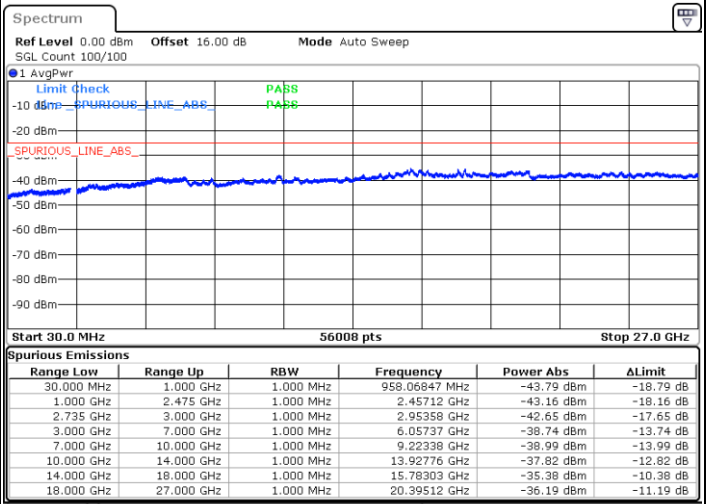

Date: 7.OCT.2020 10:10:48

Date: 7.OCT.2020 10:11:49

Middle Channel / FullIRB

N/A

Date: 7.OCT.2020 10:03:36

LTE Band 41C / 15MHz+20MHz

QPSK

Highest Channel / 1RB0 and 1RB99

Highest Channel / 1RB74 and 1RB0

Date: 7.OCT.2020 10:32:33

Date: 7.OCT.2020 10:25:22

Highest Channel / FullIRB

N/A

Date: 7.OCT.2020 10:33:35

LTE Band 41C / 20MHz+5MHz

QPSK

Lowest Channel / 1RB0 and 1RB24

Lowest Channel / 1RB99 and 1RB0

Date: 5.OCT.2020 08:44:12

Date: 5.OCT.2020 08:43:11

Lowest Channel / FullIRB

N/A

Date: 5.OCT.2020 08:51:23

LTE Band 41C / 20MHz+5MHz