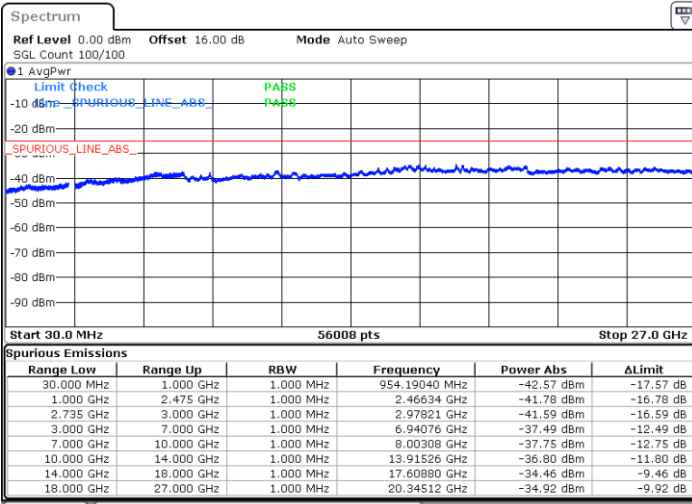

LTE Band 41C / 15MHz+15MHz

QPSK

Lowest Channel / 1RB0 and 1RB74

Lowest Channel / 1RB74 and 1RB0

Date: 6.OCT.2020 09:21:11

Date: 6.OCT.2020 09:20:10

Lowest Channel / FullRB

N/A

Date: 6.OCT.2020 09:28:22

LTE Band 41C / 15MHz+15MHz

QPSK

Middle Channel / 1RB0 and 1RB74

Middle Channel / 1RB74 and 1RB0

Date: 6.OCT.2020 16:31:12

Date: 6.OCT.2020 16:32:13

Middle Channel / FullIRB

N/A

Date: 6.OCT.2020 16:24:01

LTE Band 41C / 15MHz+15MHz

QPSK

Highest Channel / 1RB0 and 1RB74

Highest Channel / 1RB74 and 1RB0

Date: 6.OCT.2020 16:52:35

Date: 6.OCT.2020 16:45:24

Highest Channel / FullIRB

N/A

Date: 6.OCT.2020 16:53:36

LTE Band 41C / 15MHz+20MHz

QPSK

Lowest Channel / 1RB0 and 1RB99

Lowest Channel / 1RB74 and 1RB0

Date: 7.OCT.2020 09:46:54