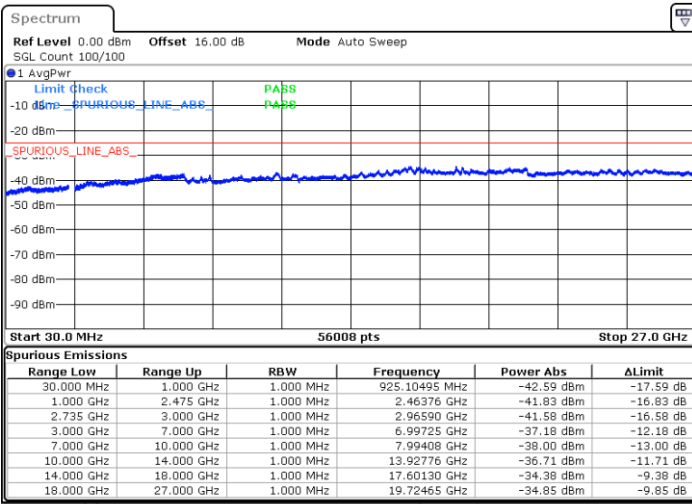

Middle Channel / 1RB0 and 1RB49

Middle Channel / 1RB74 and 1RB0

Date: 5.OCT.2020 13:48:15

Date: 5.OCT.2020 13:49:16

Middle Channel / FullIRB

N/A

Date: 5.OCT.2020 13:41:04

LTE Band 41C / 15MHz+10MHz

QPSK

Highest Channel / 1RB0 and 1RB49

Highest Channel / 1RB74 and 1RB0

Date: 5.OCT.2020 14:33:22

Date: 5.OCT.2020 14:26:12

Highest Channel / FullIRB

N/A

Date: 5.OCT.2020 14:34:24

LTE Band 41C / 15MHz+15MHz

QPSK

Lowest Channel / 1RB0 and 1RB74

Lowest Channel / 1RB74 and 1RB0

Date: 6.OCT.2020 09:21:11

Date: 6.OCT.2020 09:20:10

Lowest Channel / FullRB

N/A