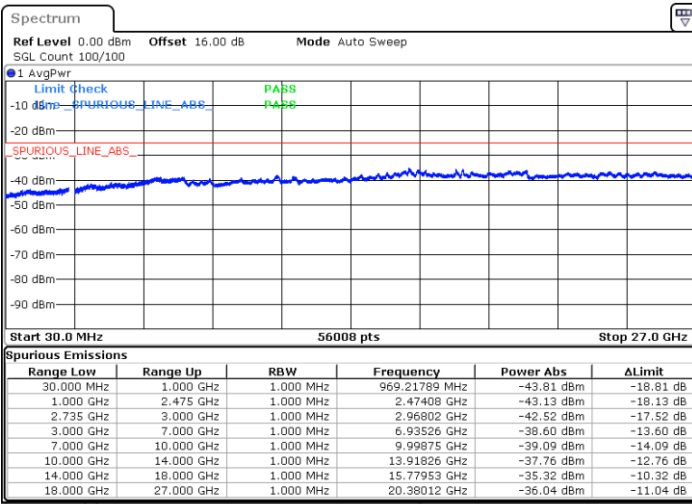

Date: 7.OCT.2020 10:10:48

Date: 7.OCT.2020 10:11:49

Middle Channel / FullIRB

N/A

Date: 7.OCT.2020 10:03:36

LTE Band 41C / 15MHz+20MHz

QPSK

Highest Channel / 1RB0 and 1RB99

Highest Channel / 1RB74 and 1RB0

Date: 7.OCT.2020 10:32:33

Date: 7.OCT.2020 10:25:22

Highest Channel / FullIRB

N/A

Date: 7.OCT.2020 10:33:35

LTE Band 41C / 20MHz+5MHz

QPSK

Lowest Channel / 1RB0 and 1RB24

Lowest Channel / 1RB99 and 1RB0

Date: 5.OCT.2020 08:44:12

Date: 5.OCT.2020 08:43:11

Lowest Channel / FullIRB

N/A

Date: 5.OCT.2020 08:51:23

LTE Band 41C / 20MHz+5MHz