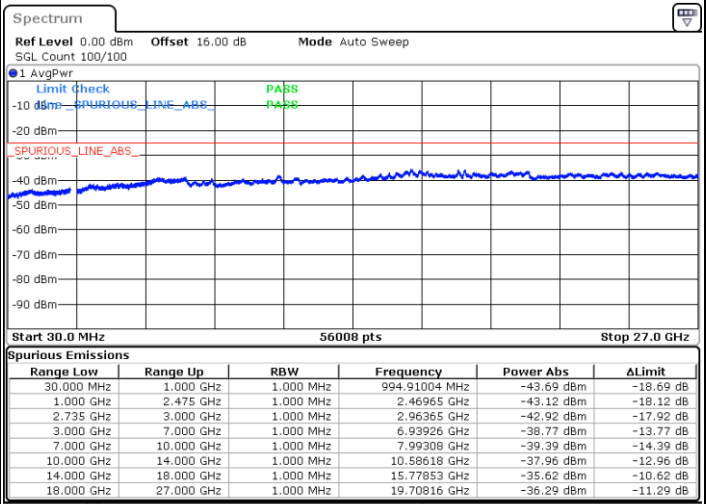

N/A

Date: 5.OCT.2020 11:19:00

LTE Band 41C / 10MHz+20MHz

QPSK

Lowest Channel / 1RB0 and 1RB99

Lowest Channel / 1RB49 and 1RB0

Date: 5.OCT.2020 15:24:26

Date: 5.OCT.2020 15:23:25

Lowest Channel / FullIRB

N/A

Date: 5.OCT.2020 15:30:36

LTE Band 41C / 10MHz+20MHz

QPSK

Middle Channel / 1RB0 and 1RB99

Middle Channel / 1RB49 and 1RB0

Date: 5.OCT.2020 15:46:44

Date: 5.OCT.2020 15:47:45

Middle Channel / FullIRB

N/A

Date: 5.OCT.2020 15:39:33

LTE Band 41C / 10MHz+20MHz

QPSK

Highest Channel / 1RB0 and 1RB99

Highest Channel / 1RB49 and 1RB0

Date: 5.OCT.2020 16:21:16

Date: 5.OCT.2020 16:14:06

Highest Channel / FullIRB

N/A

Date: 5.OCT.2020 16:22:17

LTE Band 41C / 15MHz+10MHz

QPSK

Lowest Channel / 1RB0 and 1RB49