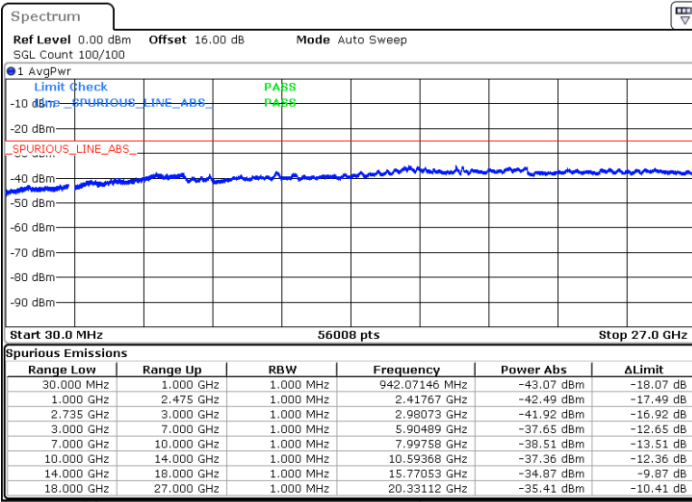

Date: 4.OCT.2020 18:32:56

LTE Band 41C / 20MHz+20MHz

QPSK

Highest Channel / 1RB0 and 1RB99

Highest Channel / 1RB99 and 1RB0

Date: 4.OCT.2020 19:22:25

Date: 4.OCT.2020 19:15:14

Highest Channel / FullIRB

N/A

Date: 4.OCT.2020 19:23:26

LTE Band 41C / 5MHz+20MHz

16QAM

Lowest Channel / 1RB0 and 1RB99

Lowest Channel / 1RB24 and 1RB0

Date: 4.OCT.2020 21:11:00

Date: 4.OCT.2020 21:07:56

Lowest Channel / FullIRB

N/A

Date: 4.OCT.2020 21:16:08

LTE Band 41C / 5MHz+20MHz

16QAM

Middle Channel / 1RB0 and 1RB99

Middle Channel / 1RB24 and 1RB0

Date: 4.OCT.2020 22:02:33

Date: 4.OCT.2020 22:05:37

Middle Channel / FullIRB

N/A

Date: 4.OCT.2020 21:55:29

LTE Band 41C / 5MHz+20MHz

16QAM

Highest Channel / 1RB0 and 1RB99

Highest Channel / 1RB24 and 1RB0