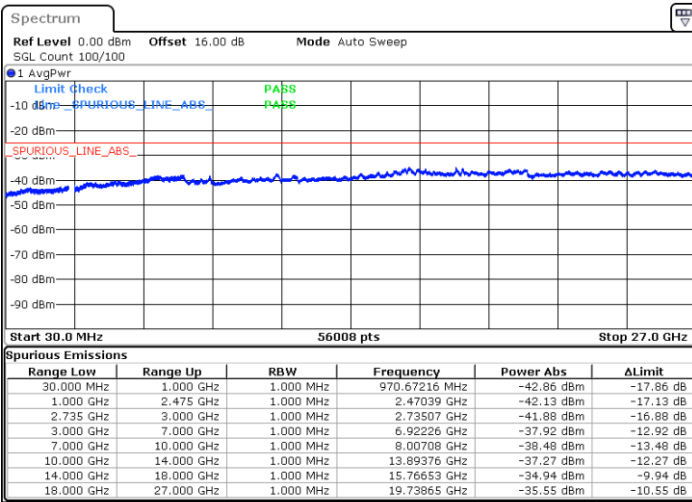

LTE Band 41C / 20MHz+20MHz

QPSK

MiddleChannel / 1RB0 and 1RB99

Middle Channel / 1RB99 and 1RB0

Date: 4.OCT.2020 18:40:06

Date: 4.OCT.2020 18:41:07

Middle Channel / FullIRB

N/A

Date: 4.OCT.2020 18:32:56

LTE Band 41C / 20MHz+20MHz

QPSK

Highest Channel / 1RB0 and 1RB99

Highest Channel / 1RB99 and 1RB0

Date: 4.OCT.2020 19:22:25

Date: 4.OCT.2020 19:15:14

Highest Channel / FullIRB

N/A

Date: 4.OCT.2020 19:23:26

LTE Band 41C / 5MHz+20MHz

16QAM

Lowest Channel / 1RB0 and 1RB99

Lowest Channel / 1RB24 and 1RB0

Date: 4.OCT.2020 21:11:00

Date: 4.OCT.2020 21:07:56