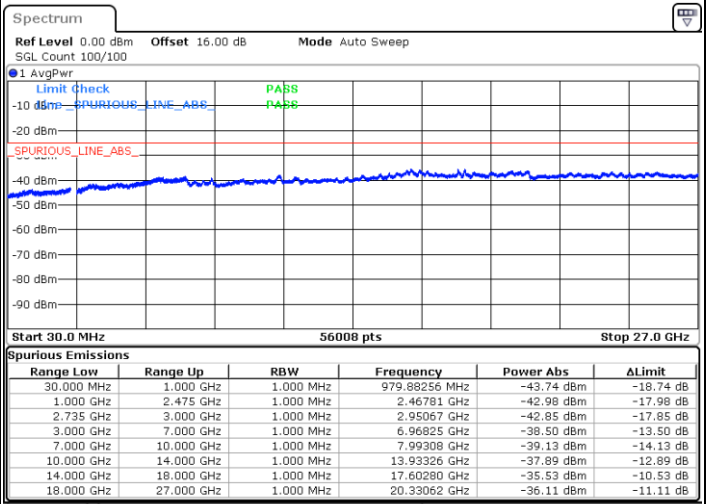

Date: 5.OCT.2020 15:47:45

Middle Channel / FullIRB

N/A

Date: 5.OCT.2020 15:39:33

LTE Band 41C / 10MHz+20MHz

QPSK

Highest Channel / 1RB0 and 1RB99

Highest Channel / 1RB49 and 1RB0

Date: 5.OCT.2020 16:21:16

Date: 5.OCT.2020 16:14:06

Highest Channel / FullIRB

N/A

Date: 5.OCT.2020 16:22:17

LTE Band 41C / 15MHz+10MHz

QPSK

Lowest Channel / 1RB0 and 1RB49

Lowest Channel / 1RB74 and 1RB0

Date: 5.OCT.2020 13:23:55

Date: 5.OCT.2020 13:22:53

Lowest Channel / FullIRB

N/A

Date: 5.OCT.2020 13:31:05

LTE Band 41C / 15MHz+10MHz

QPSK