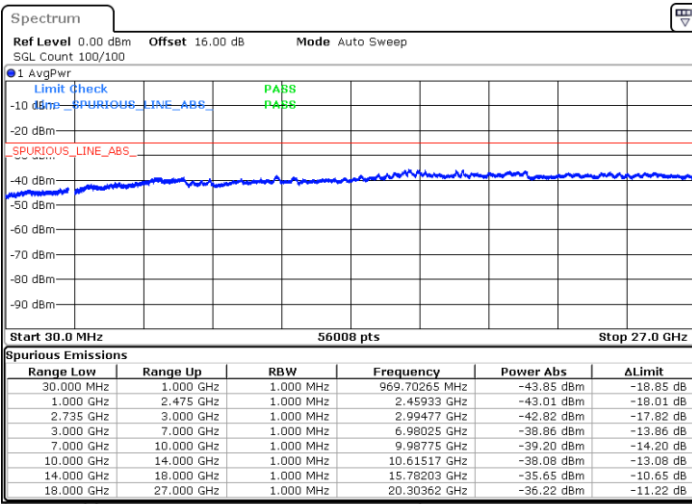

N/A

Date: 5.OCT.2020 11:19:00

LTE Band 41C / 10MHz+20MHz

QPSK

Lowest Channel / 1RB0 and 1RB99

Lowest Channel / 1RB49 and 1RB0

Date: 5.OCT.2020 15:24:26

Date: 5.OCT.2020 15:23:25

Lowest Channel / FullIRB

N/A

Date: 5.OCT.2020 15:30:36

LTE Band 41C / 10MHz+20MHz

QPSK

Middle Channel / 1RB0 and 1RB99

Middle Channel / 1RB49 and 1RB0

Date: 5.OCT.2020 15:46:44

Date: 5.OCT.2020 15:47:45

Middle Channel / FullIRB

N/A

Date: 5.OCT.2020 15:39:33

LTE Band 41C / 10MHz+20MHz

QPSK

Highest Channel / 1RB0 and 1RB99

Highest Channel / 1RB49 and 1RB0

Date: 5.OCT.2020 16:21:16

Date: 5.OCT.2020 16:14:06

Highest Channel / FullIRB

N/A

Date: 5.OCT.2020 16:22:17

LTE Band 41C / 15MHz+10MHz

QPSK

Lowest Channel / 1RB0 and 1RB49