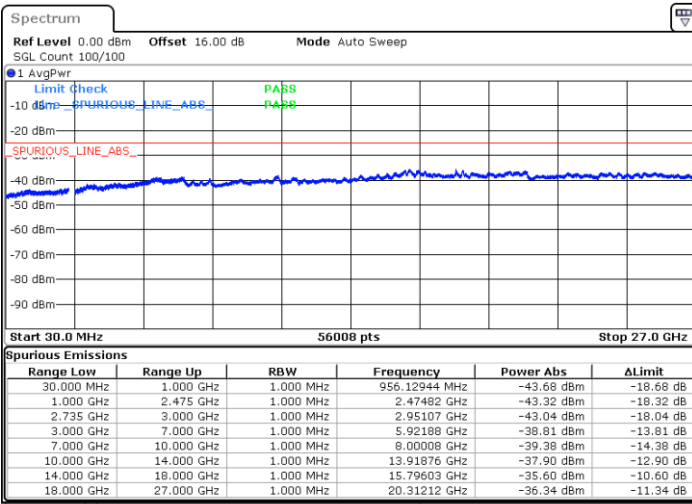

Lowest Channel / 1RB0 and 1RB24

Lowest Channel / 1RB99 and 1RB0

Date: 5.OCT.2020 08:44:12

Date: 5.OCT.2020 08:43:11

Lowest Channel / FullIRB

N/A

Date: 5.OCT.2020 08:51:23

LTE Band 41C / 20MHz+5MHz

LTE Band 41C / 20MHz+5MHz

QPSK

Highest Channel / 1RB0 and 1RB24

Highest Channel / 1RB99 and 1RB0

Date: 5.OCT.2020 09:36:38

Date: 5.OCT.2020 09:29:27

Highest Channel / FullIRB

N/A

Date: 5.OCT.2020 09:37:39

LTE Band 41C / 20MHz+10MHz

QPSK

Lowest Channel / 1RB0 and 1RB49

Lowest Channel / 1RB99 and 1RB0

Date: 5.OCT.2020 17:00:53

Date: 5.OCT.2020 16:59:52

Lowest Channel / FullRB