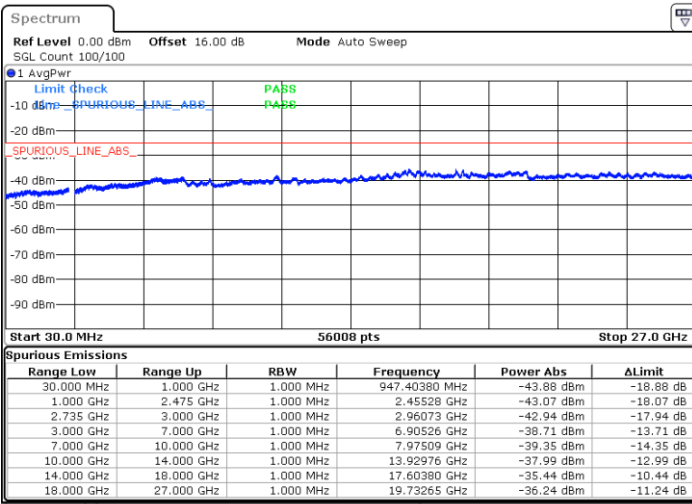

LTE Band 41C / 20MHz+5MHz

QPSK

Highest Channel / 1RB0 and 1RB24

Highest Channel / 1RB99 and 1RB0

Date: 5.OCT.2020 09:36:38

Date: 5.OCT.2020 09:29:27

Highest Channel / FullIRB

N/A

Date: 5.OCT.2020 09:37:39

LTE Band 41C / 20MHz+10MHz

QPSK

Lowest Channel / 1RB0 and 1RB49

Lowest Channel / 1RB99 and 1RB0

Date: 5.OCT.2020 17:00:53

Date: 5.OCT.2020 16:59:52

Lowest Channel / FullRB

N/A

Date: 5.OCT.2020 17:08:04

LTE Band 41C / 20MHz+10MHz

QPSK

Middle Channel / 1RB0 and 1RB49

Middle Channel / 1RB99 and 1RB0

Date: 5.OCT.2020 17:23:26

Date: 5.OCT.2020 17:24:27

Middle Channel / FullIRB

N/A

Date: 5.OCT.2020 17:16:16

LTE Band 41C / 20MHz+10MHz

QPSK

Highest Channel / 1RB0 and 1RB49

Highest Channel / 1RB99 and 1RB0

Date: 6.OCT.2020 08:40:20