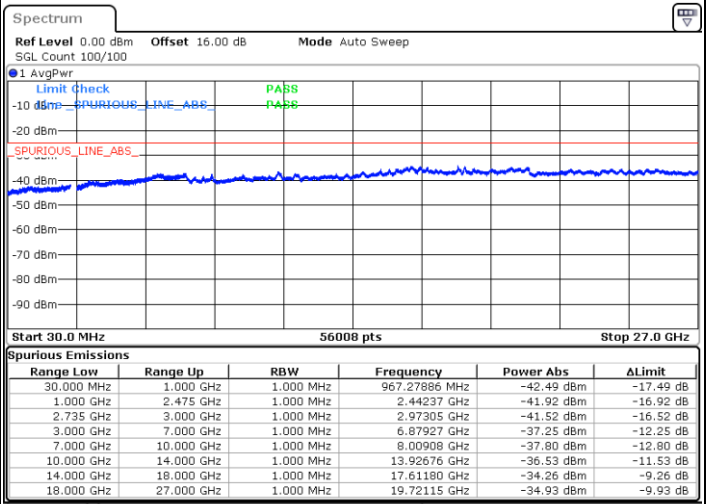

Date: 6.OCT.2020 08:33:09

Highest Channel / FullIRB

N/A

Date: 6.OCT.2020 08:41:22

LTE Band 41C / 20MHz+15MHz

QPSK

Lowest Channel / 1RB0 and 1RB74

Lowest Channel / 1RB99 and 1RB0

Date: 7.OCT.2020 11:07:11

Date: 7.OCT.2020 11:06:10

Lowest Channel / FullIRB

N/A

Date: 7.OCT.2020 11:14:23

LTE Band 41C / 20MHz+15MHz

QPSK

Middle Channel / 1RB0 and 1RB74

Middle Channel / 1RB99 and 1RB0

Date: 7.OCT.2020 11:36:53

Date: 7.OCT.2020 11:37:55

Middle Channel / FullIRB

N/A

Date: 7.OCT.2020 11:29:42

LTE Band 41C / 20MHz+15MHz

QPSK

Highest Channel / 1RB0 and 1RB74

Highest Channel / 1RB99 and 1RB0

Date: 7.OCT.2020 12:01:35

Date: 7.OCT.2020 11:54:24

Highest Channel / FullIRB

N/A

Date: 7.OCT.2020 12:02:36

LTE Band 41C / 20MHz+20MHz