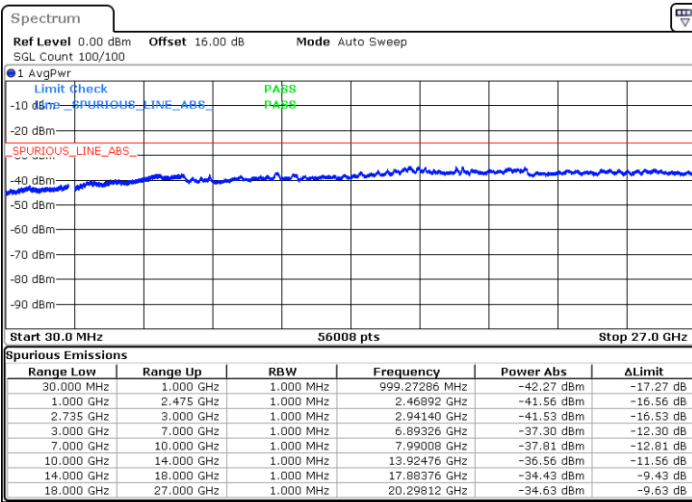

Date: 7.OCT.2020 10:10:48

Date: 7.OCT.2020 10:11:49

Middle Channel / FullIRB

N/A

Date: 7.OCT.2020 10:03:36

LTE Band 41C / 15MHz+20MHz

QPSK

Highest Channel / 1RB0 and 1RB99

Highest Channel / 1RB74 and 1RB0

Date: 7.OCT.2020 10:32:33

Date: 7.OCT.2020 10:25:22

Highest Channel / FullIRB

N/A

Date: 7.OCT.2020 10:33:35

LTE Band 41C / 20MHz+5MHz

QPSK

Lowest Channel / 1RB0 and 1RB24

Lowest Channel / 1RB99 and 1RB0

Date: 5.OCT.2020 08:44:12

Date: 5.OCT.2020 08:43:11

Lowest Channel / FullIRB

N/A

Date: 5.OCT.2020 08:51:23

LTE Band 41C / 20MHz+5MHz