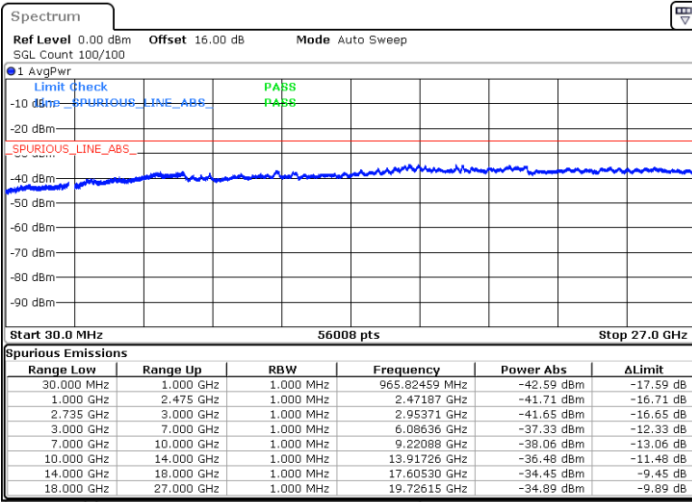

N/A

Date: 5.OCT.2020 17:08:04

LTE Band 41C / 20MHz+10MHz

QPSK

Middle Channel / 1RB0 and 1RB49

Middle Channel / 1RB99 and 1RB0

Date: 5.OCT.2020 17:23:26

Date: 5.OCT.2020 17:24:27

Middle Channel / FullIRB

N/A

Date: 5.OCT.2020 17:16:16

LTE Band 41C / 20MHz+10MHz

QPSK

Highest Channel / 1RB0 and 1RB49

Highest Channel / 1RB99 and 1RB0

Date: 6.OCT.2020 08:40:20

Date: 6.OCT.2020 08:33:09

Highest Channel / FullIRB

N/A

Date: 6.OCT.2020 08:41:22

LTE Band 41C / 20MHz+15MHz

QPSK

Lowest Channel / 1RB0 and 1RB74

Lowest Channel / 1RB99 and 1RB0