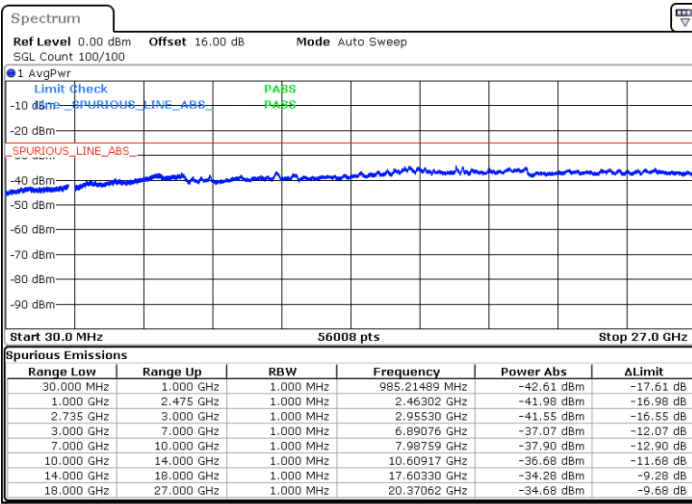

Middle Channel / FullIRB

N/A

Date: 5.OCT.2020 17:16:16

LTE Band 41C / 20MHz+10MHz

QPSK

Highest Channel / 1RB0 and 1RB49

Highest Channel / 1RB99 and 1RB0

Date: 6.OCT.2020 08:40:20

Date: 6.OCT.2020 08:33:09

Highest Channel / FullIRB

N/A

Date: 6.OCT.2020 08:41:22

LTE Band 41C / 20MHz+15MHz

QPSK

Lowest Channel / 1RB0 and 1RB74

Lowest Channel / 1RB99 and 1RB0

Date: 7.OCT.2020 11:07:11

Date: 7.OCT.2020 11:06:10

Lowest Channel / FullIRB

N/A

Date: 7.OCT.2020 11:14:23

LTE Band 41C / 20MHz+15MHz

QPSK

Middle Channel / 1RB0 and 1RB74