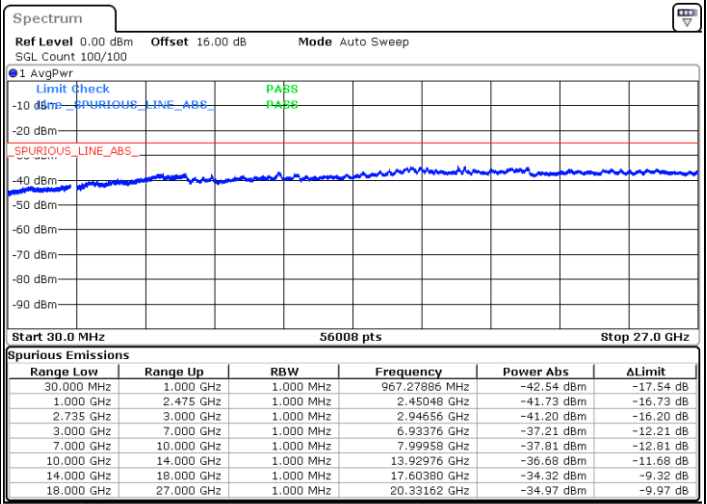

Middle Channel / FullIRB

N/A

Date: 5.OCT.2020 17:16:16

LTE Band 41C / 20MHz+10MHz

QPSK

Highest Channel / 1RB0 and 1RB49

Highest Channel / 1RB99 and 1RB0

Date: 6.OCT.2020 08:40:20

Date: 6.OCT.2020 08:33:09

Highest Channel / FullIRB

N/A

Date: 6.OCT.2020 08:41:22

LTE Band 41C / 20MHz+15MHz

QPSK

Lowest Channel / 1RB0 and 1RB74

Lowest Channel / 1RB99 and 1RB0

Date: 7.OCT.2020 11:07:11

Date: 7.OCT.2020 11:06:10

Lowest Channel / FullIRB

N/A

Date: 7.OCT.2020 11:14:23

LTE Band 41C / 20MHz+15MHz

QPSK

Middle Channel / 1RB0 and 1RB74