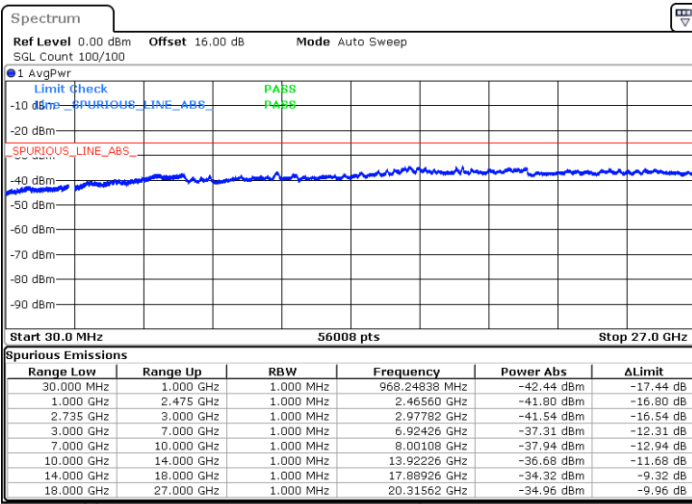

Date: 6.OCT.2020 08:33:09

Highest Channel / FullIRB

N/A

Date: 6.OCT.2020 08:41:22

LTE Band 41C / 20MHz+15MHz

QPSK

Lowest Channel / 1RB0 and 1RB74

Lowest Channel / 1RB99 and 1RB0

Date: 7.OCT.2020 11:07:11

Date: 7.OCT.2020 11:06:10

Lowest Channel / FullIRB

N/A

Date: 7.OCT.2020 11:14:23

LTE Band 41C / 20MHz+15MHz

QPSK

Middle Channel / 1RB0 and 1RB74

Middle Channel / 1RB99 and 1RB0

Date: 7.OCT.2020 11:36:53

Date: 7.OCT.2020 11:37:55

Middle Channel / FullIRB

N/A

Date: 7.OCT.2020 11:29:42

LTE Band 41C / 20MHz+15MHz

QPSK

Highest Channel / 1RB0 and 1RB74

Highest Channel / 1RB99 and 1RB0

Date: 7.OCT.2020 12:01:35

Date: 7.OCT.2020 11:54:24

Highest Channel / FullIRB

N/A

Date: 7.OCT.2020 12:02:36

LTE Band 41C / 20MHz+20MHz