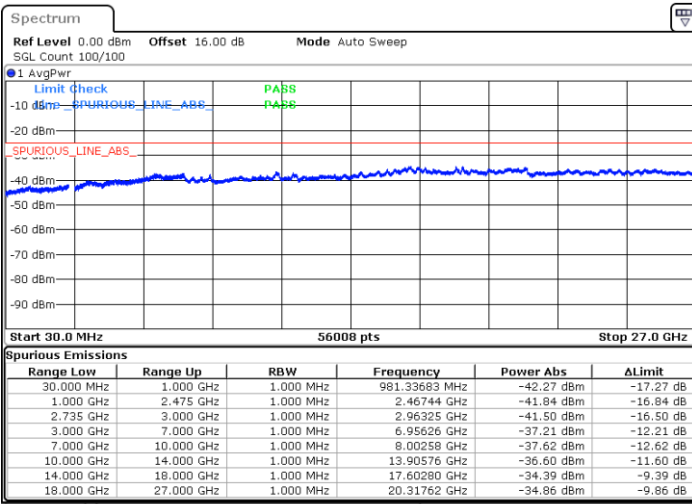

Date: 7.OCT.2020 09:45:53

Lowest Channel / FullRB

N/A

Date: 7.OCT.2020 09:54:06

LTE Band 41C / 15MHz+20MHz

QPSK

Middle Channel / 1RB0 and 1RB99

Middle Channel / 1RB74 and 1RB0

Date: 7.OCT.2020 10:10:48

Date: 7.OCT.2020 10:11:49

Middle Channel / FullIRB

N/A

Date: 7.OCT.2020 10:03:36

LTE Band 41C / 15MHz+20MHz

QPSK

Highest Channel / 1RB0 and 1RB99

Highest Channel / 1RB74 and 1RB0

Date: 7.OCT.2020 10:32:33

Date: 7.OCT.2020 10:25:22

Highest Channel / FullIRB

N/A

Date: 7.OCT.2020 10:33:35

LTE Band 41C / 20MHz+5MHz

QPSK

Lowest Channel / 1RB0 and 1RB24

Lowest Channel / 1RB99 and 1RB0

Date: 5.OCT.2020 08:44:12

Date: 5.OCT.2020 08:43:11

Lowest Channel / FullIRB

N/A

Date: 5.OCT.2020 08:51:23

LTE Band 41C / 20MHz+5MHz