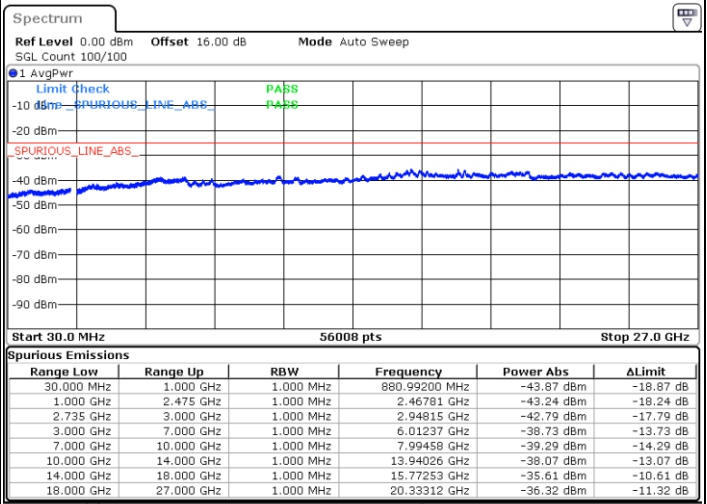

LTE Band 41C / 20MHz+5MHz

QPSK

Highest Channel / 1RB0 and 1RB24

Highest Channel / 1RB99 and 1RB0

Date: 5.OCT.2020 09:36:38

Date: 5.OCT.2020 09:29:27

Highest Channel / FullIRB

N/A

Date: 5.OCT.2020 09:37:39

LTE Band 41C / 20MHz+10MHz

QPSK

Lowest Channel / 1RB0 and 1RB49

Lowest Channel / 1RB99 and 1RB0

Date: 5.OCT.2020 17:00:53

Date: 5.OCT.2020 16:59:52

Lowest Channel / FullRB

N/A

Date: 5.OCT.2020 17:08:04

LTE Band 41C / 20MHz+10MHz

QPSK

Middle Channel / 1RB0 and 1RB49

Middle Channel / 1RB99 and 1RB0

Date: 5.OCT.2020 17:23:26

Date: 5.OCT.2020 17:24:27

Middle Channel / FullIRB

N/A

Date: 5.OCT.2020 17:16:16

LTE Band 41C / 20MHz+10MHz

QPSK

Highest Channel / 1RB0 and 1RB49

Highest Channel / 1RB99 and 1RB0

Date: 6.OCT.2020 08:40:20