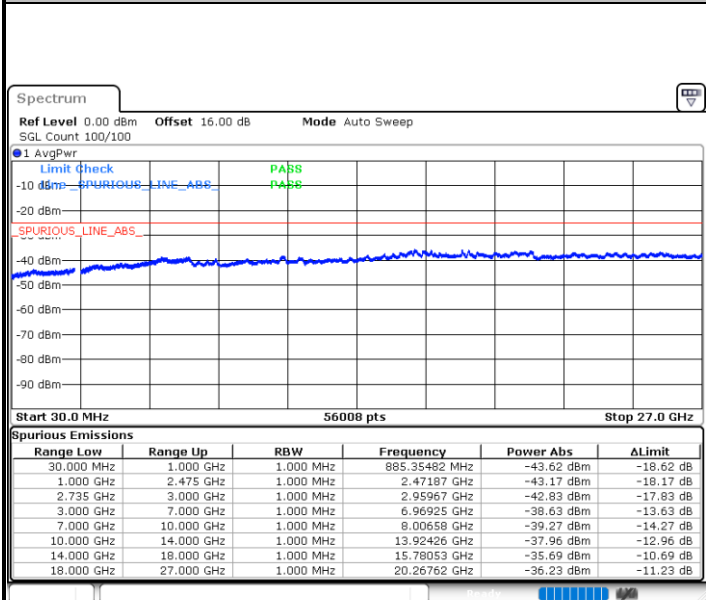

Highest Channel / 1RB74 and 1RB0

Date: 7.OCT.2020 10:32:33

Date: 7.OCT.2020 10:25:22

Highest Channel / FullIRB

N/A

Date: 7.OCT.2020 10:33:35

LTE Band 41C / 20MHz+5MHz

QPSK

Lowest Channel / 1RB0 and 1RB24

Lowest Channel / 1RB99 and 1RB0

Date: 5.OCT.2020 08:44:12

Date: 5.OCT.2020 08:43:11

Lowest Channel / FullIRB

N/A

Date: 5.OCT.2020 08:51:23

LTE Band 41C / 20MHz+5MHz

QPSK

Middle Channel / 1RB0 and 1RB24

Date: 5.OCT.2020 09:13:37

Middle Channel / 1RB99 and 1RB0

Date: 5.OCT.2020 09:14:39

Middle Channel / FullIRB

Date: 5.OCT.2020 09:01:56

N/A

LTE Band 41C / 20MHz+5MHz

QPSK

Highest Channel / 1RB0 and 1RB24

Highest Channel / 1RB99 and 1RB0

Date: 5.OCT.2020 09:36:38

Date: 5.OCT.2020 09:29:27

Highest Channel / FullIRB

N/A