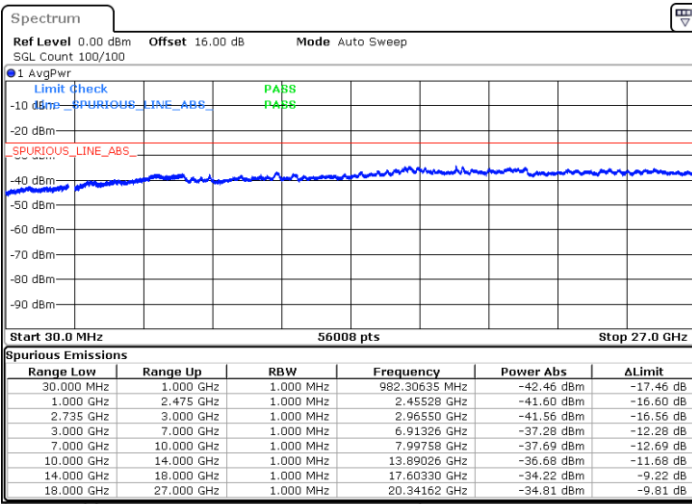

Date: 6.OCT.2020 08:33:09

Highest Channel / FullIRB

N/A

Date: 6.OCT.2020 08:41:22

LTE Band 41C / 20MHz+15MHz

QPSK

Lowest Channel / 1RB0 and 1RB74

Lowest Channel / 1RB99 and 1RB0

Date: 7.OCT.2020 11:07:11

Date: 7.OCT.2020 11:06:10

Lowest Channel / FullIRB

N/A

Date: 7.OCT.2020 11:14:23

LTE Band 41C / 20MHz+15MHz

QPSK

Middle Channel / 1RB0 and 1RB74

Middle Channel / 1RB99 and 1RB0

Date: 7.OCT.2020 11:36:53

Date: 7.OCT.2020 11:37:55

Middle Channel / FullIRB

N/A

Date: 7.OCT.2020 11:29:42

LTE Band 41C / 20MHz+15MHz

QPSK

Highest Channel / 1RB0 and 1RB74

Highest Channel / 1RB99 and 1RB0

Date: 7.OCT.2020 12:01:35

Date: 7.OCT.2020 11:54:24

Highest Channel / FullIRB

N/A

Date: 7.OCT.2020 12:02:36

LTE Band 41C / 20MHz+20MHz