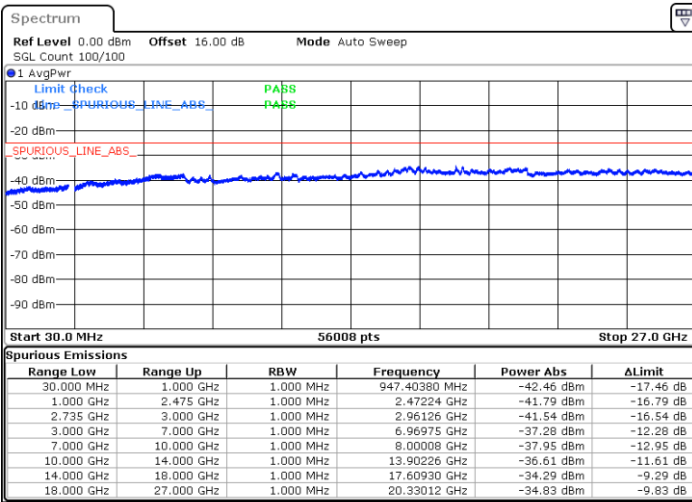

N/A

Date: 6.OCT.2020 16:24:01

LTE Band 41C / 15MHz+15MHz

QPSK

Highest Channel / 1RB0 and 1RB74

Highest Channel / 1RB74 and 1RB0

Date: 6.OCT.2020 16:52:35

Date: 6.OCT.2020 16:45:24

Highest Channel / FullIRB

N/A

Date: 6.OCT.2020 16:53:36

LTE Band 41C / 15MHz+20MHz

QPSK

Lowest Channel / 1RB0 and 1RB99

Lowest Channel / 1RB74 and 1RB0

Date: 7.OCT.2020 09:46:54

Date: 7.OCT.2020 09:45:53

Lowest Channel / FullRB

N/A

Date: 7.OCT.2020 09:54:06

LTE Band 41C / 15MHz+20MHz

QPSK

Middle Channel / 1RB0 and 1RB99

Middle Channel / 1RB74 and 1RB0

Date: 7.OCT.2020 10:10:48

Date: 7.OCT.2020 10:11:49

Middle Channel / FullIRB

N/A

Date: 7.OCT.2020 10:03:36

LTE Band 41C / 15MHz+20MHz

QPSK

Highest Channel / 1RB0 and 1RB99