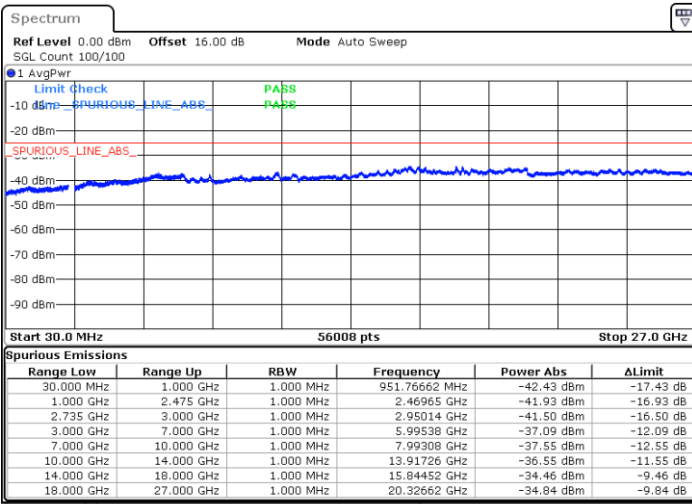

Highest Channel / FullIRB

N/A

Date: 6.OCT.2020 16:53:36

LTE Band 41C / 15MHz+20MHz

QPSK

Lowest Channel / 1RB0 and 1RB99

Lowest Channel / 1RB74 and 1RB0

Date: 7.OCT.2020 09:46:54

Date: 7.OCT.2020 09:45:53

Lowest Channel / FullRB

N/A

Date: 7.OCT.2020 09:54:06

LTE Band 41C / 15MHz+20MHz

QPSK

Middle Channel / 1RB0 and 1RB99

Middle Channel / 1RB74 and 1RB0

Date: 7.OCT.2020 10:10:48

Date: 7.OCT.2020 10:11:49

Middle Channel / FullIRB

N/A

Date: 7.OCT.2020 10:03:36

LTE Band 41C / 15MHz+20MHz

QPSK

Highest Channel / 1RB0 and 1RB99

Highest Channel / 1RB74 and 1RB0

Date: 7.OCT.2020 10:32:33

Date: 7.OCT.2020 10:25:22

Highest Channel / FullIRB

N/A

Date: 7.OCT.2020 10:33:35

LTE Band 41C / 20MHz+5MHz

QPSK