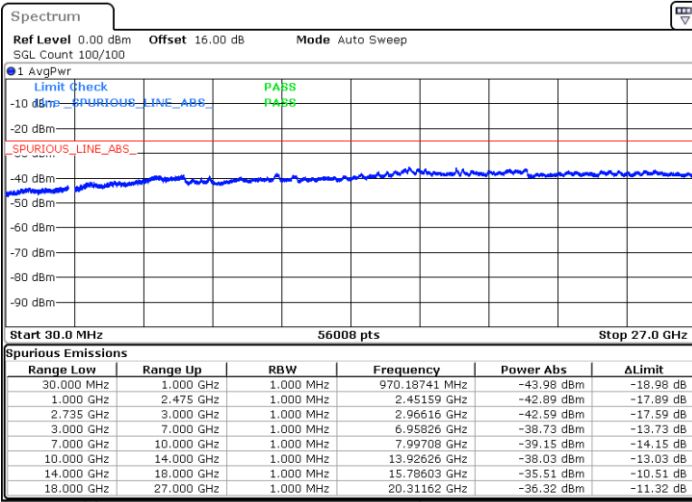

LTE Band 41C / 10MHz+15MHz

QPSK

MiddleChannel / 1RB0 and 1RB74

Middle Channel / 1RB49 and 1RB0

Date: 5.OCT.2020 10:55:21

Date: 5.OCT.2020 10:56:23

Middle Channel / FullIRB

N/A

Date: 5.OCT.2020 10:48:10

LTE Band 41C / 10MHz+15MHz

QPSK

Highest Channel / 1RB0 and 1RB74

Highest Channel / 1RB49 and 1RB0

Date: 5.OCT.2020 11:17:59

Date: 5.OCT.2020 11:10:48

Highest Channel / FullIRB

N/A

Date: 5.OCT.2020 11:19:00

LTE Band 41C / 10MHz+20MHz

QPSK

Lowest Channel / 1RB0 and 1RB99

Lowest Channel / 1RB49 and 1RB0

Date: 5.OCT.2020 15:24:26

Date: 5.OCT.2020 15:23:25

Lowest Channel / FullIRB

N/A

Date: 5.OCT.2020 15:30:36

LTE Band 41C / 10MHz+20MHz

QPSK

Middle Channel / 1RB0 and 1RB99

Middle Channel / 1RB49 and 1RB0

Date: 5.OCT.2020 15:46:44