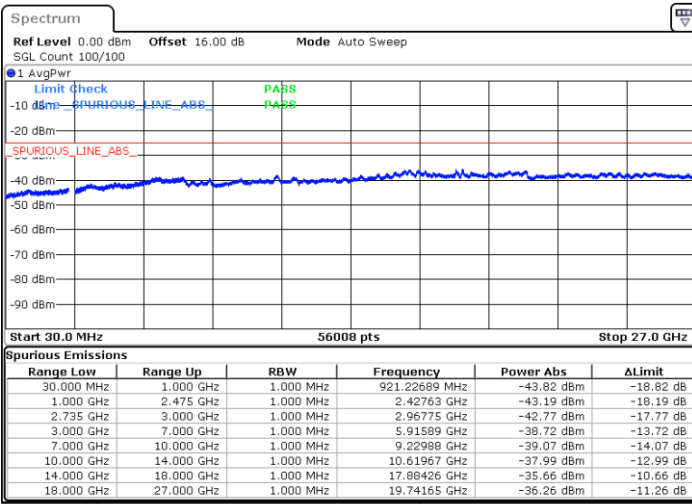

Date: 5.OCT.2020 16:21:16

Date: 5.OCT.2020 16:14:06

Highest Channel / FullIRB

N/A

Date: 5.OCT.2020 16:22:17

LTE Band 41C / 15MHz+10MHz

QPSK

Lowest Channel / 1RB0 and 1RB49

Lowest Channel / 1RB74 and 1RB0

Date: 5.OCT.2020 13:23:55

Date: 5.OCT.2020 13:22:53

Lowest Channel / FullIRB

N/A

Date: 5.OCT.2020 13:31:05

LTE Band 41C / 15MHz+10MHz

QPSK

Middle Channel / 1RB0 and 1RB49

Middle Channel / 1RB74 and 1RB0

Date: 5.OCT.2020 13:48:15

Date: 5.OCT.2020 13:49:16

Middle Channel / FullIRB

N/A

Date: 5.OCT.2020 13:41:04

LTE Band 41C / 15MHz+10MHz