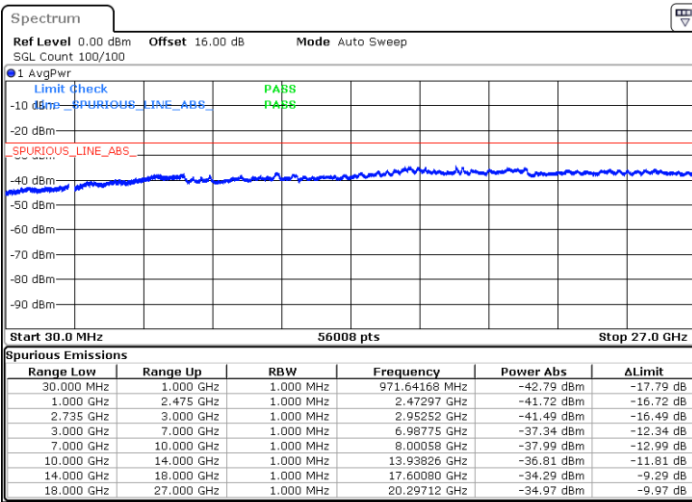

Date: 6.OCT.2020 09:28:22

LTE Band 41C / 15MHz+15MHz

QPSK

Middle Channel / 1RB0 and 1RB74

Middle Channel / 1RB74 and 1RB0

Date: 6.OCT.2020 16:31:12

Date: 6.OCT.2020 16:32:13

Middle Channel / FullIRB

N/A

Date: 6.OCT.2020 16:24:01

LTE Band 41C / 15MHz+15MHz

QPSK

Highest Channel / 1RB0 and 1RB74

Highest Channel / 1RB74 and 1RB0

Date: 6.OCT.2020 16:52:35

Date: 6.OCT.2020 16:45:24

Highest Channel / FullIRB

N/A

Date: 6.OCT.2020 16:53:36

LTE Band 41C / 15MHz+20MHz

QPSK

Lowest Channel / 1RB0 and 1RB99

Lowest Channel / 1RB74 and 1RB0

Date: 7.OCT.2020 09:46:54