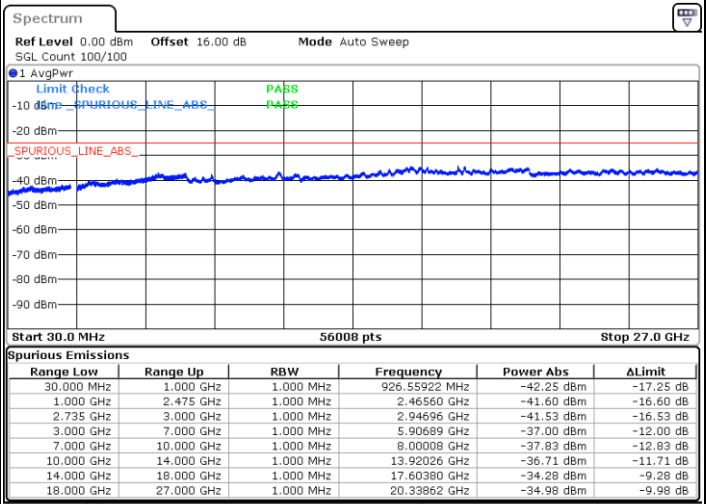

Date: 7.OCT.2020 09:45:53

Lowest Channel / FullRB

N/A

Date: 7.OCT.2020 09:54:06

LTE Band 41C / 15MHz+20MHz

QPSK

Middle Channel / 1RB0 and 1RB99

Middle Channel / 1RB74 and 1RB0

Date: 7.OCT.2020 10:10:48

Date: 7.OCT.2020 10:11:49

Middle Channel / FullIRB

N/A

Date: 7.OCT.2020 10:03:36

LTE Band 41C / 15MHz+20MHz

QPSK

Highest Channel / 1RB0 and 1RB99

Highest Channel / 1RB74 and 1RB0

Date: 7.OCT.2020 10:32:33

Date: 7.OCT.2020 10:25:22

Highest Channel / FullIRB

N/A

Date: 7.OCT.2020 10:33:35

LTE Band 41C / 20MHz+5MHz

QPSK

Lowest Channel / 1RB0 and 1RB24

Lowest Channel / 1RB99 and 1RB0

Date: 5.OCT.2020 08:44:12

Date: 5.OCT.2020 08:43:11

Lowest Channel / FullIRB

N/A

Date: 5.OCT.2020 08:51:23

LTE Band 41C / 20MHz+5MHz