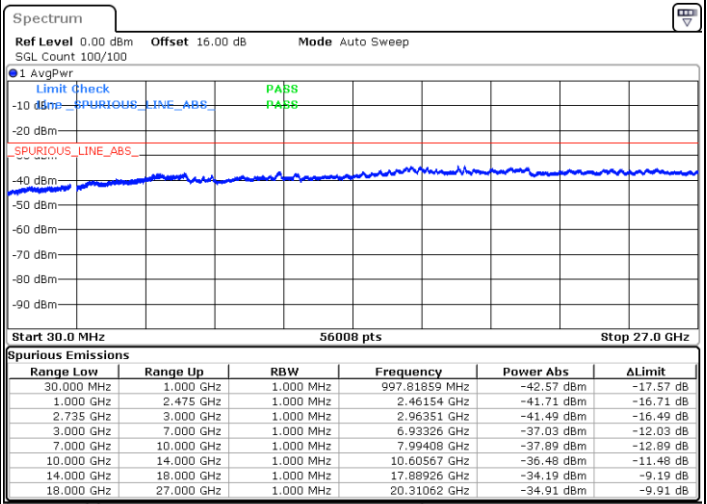

Date: 6.OCT.2020 08:33:09

Highest Channel / FullIRB

N/A

Date: 6.OCT.2020 08:41:22

LTE Band 41C / 20MHz+15MHz

QPSK

Lowest Channel / 1RB0 and 1RB74

Lowest Channel / 1RB99 and 1RB0

Date: 7.OCT.2020 11:07:11

Date: 7.OCT.2020 11:06:10

Lowest Channel / FullIRB

N/A

Date: 7.OCT.2020 11:14:23

LTE Band 41C / 20MHz+15MHz

QPSK

Middle Channel / 1RB0 and 1RB74

Middle Channel / 1RB99 and 1RB0

Date: 7.OCT.2020 11:36:53

Date: 7.OCT.2020 11:37:55

Middle Channel / FullIRB

N/A

Date: 7.OCT.2020 11:29:42

LTE Band 41C / 20MHz+15MHz

QPSK

Highest Channel / 1RB0 and 1RB74

Highest Channel / 1RB99 and 1RB0

Date: 7.OCT.2020 12:01:35

Date: 7.OCT.2020 11:54:24

Highest Channel / FullIRB

N/A

Date: 7.OCT.2020 12:02:36

LTE Band 41C / 20MHz+20MHz