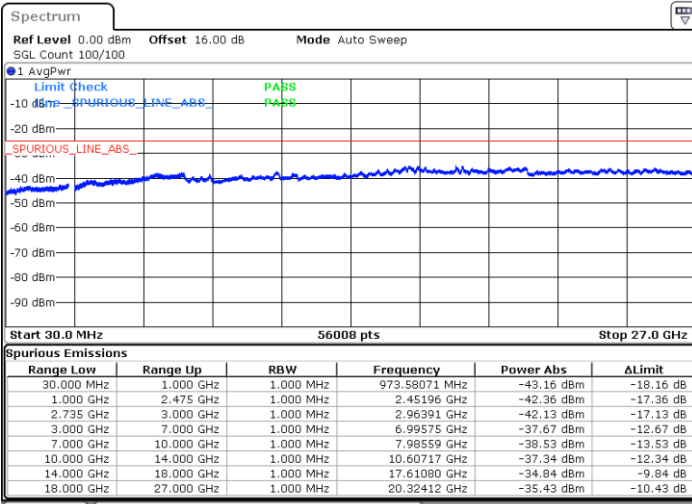

Highest Channel / FullIRB

N/A

Date: 4.OCT.2020 21:44:04