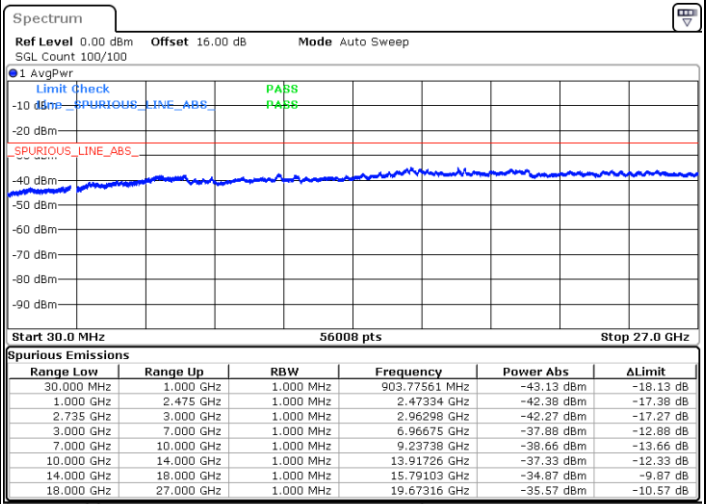

Highest Channel / 1RB0 and 1RB74

Highest Channel / 1RB99 and 1RB0

Date: 7.OCT.2020 12:01:35

Date: 7.OCT.2020 11:54:24

Highest Channel / FullIRB

N/A

Date: 7.OCT.2020 12:02:36

LTE Band 41C / 20MHz+20MHz

QPSK

Lowest Channel / 1RB0 and 1RB99

Lowest Channel / 1RB99 and 1RB0

Date: 4.OCT.2020 17:58:03

Date: 4.OCT.2020 17:57:02

Lowest Channel / FullIRB

N/A

Date: 4.OCT.2020 18:05:13

LTE Band 41C / 20MHz+20MHz

QPSK

MiddleChannel / 1RB0 and 1RB99

Middle Channel / 1RB99 and 1RB0

Date: 4.OCT.2020 18:40:06

Date: 4.OCT.2020 18:41:07

Middle Channel / FullIRB

N/A

Date: 4.OCT.2020 18:32:56

LTE Band 41C / 20MHz+20MHz

QPSK

Highest Channel / 1RB0 and 1RB99

Highest Channel / 1RB99 and 1RB0

Date: 4.OCT.2020 19:22:25

Date: 4.OCT.2020 19:15:14

Highest Channel / FullIRB