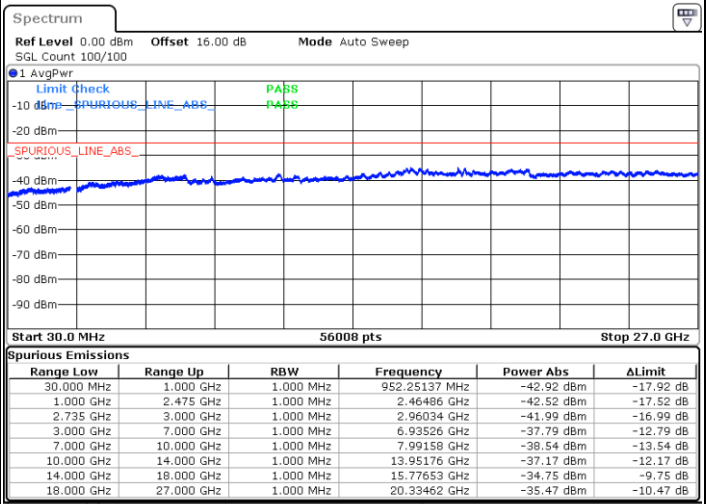

N/A

Date: 4.OCT.2020 19:23:26

LTE Band 41C / 5MHz+20MHz

16QAM

Lowest Channel / 1RB0 and 1RB99

Lowest Channel / 1RB24 and 1RB0

Date: 4.OCT.2020 21:11:00

Date: 4.OCT.2020 21:07:56

Lowest Channel / FullIRB

N/A

Date: 4.OCT.2020 21:16:08

LTE Band 41C / 5MHz+20MHz

16QAM

Middle Channel / 1RB0 and 1RB99

Middle Channel / 1RB24 and 1RB0

Date: 4.OCT.2020 22:02:33

Date: 4.OCT.2020 22:05:37

Middle Channel / FullIRB

N/A

Date: 4.OCT.2020 21:55:29

LTE Band 41C / 5MHz+20MHz

16QAM

Highest Channel / 1RB0 and 1RB99

Highest Channel / 1RB24 and 1RB0