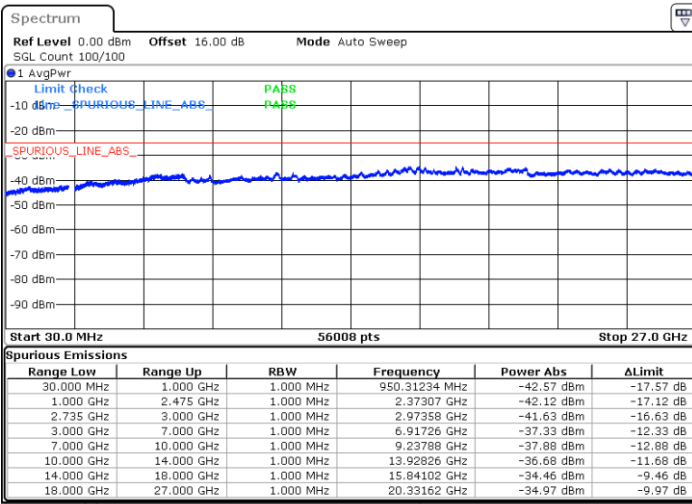

LTE Band 41C / 15MHz+15MHz

QPSK

Lowest Channel / 1RB0 and 1RB74

Lowest Channel / 1RB74 and 1RB0

Date: 6.OCT.2020 09:21:11

Date: 6.OCT.2020 09:20:10

Lowest Channel / FullRB

N/A

Date: 6.OCT.2020 09:28:22

LTE Band 41C / 15MHz+15MHz

QPSK

Middle Channel / 1RB0 and 1RB74

Middle Channel / 1RB74 and 1RB0

Date: 6.OCT.2020 16:31:12

Date: 6.OCT.2020 16:32:13

Middle Channel / FullIRB

N/A

Date: 6.OCT.2020 16:24:01

LTE Band 41C / 15MHz+15MHz

QPSK

Highest Channel / 1RB0 and 1RB74

Highest Channel / 1RB74 and 1RB0

Date: 6.OCT.2020 16:52:35

Date: 6.OCT.2020 16:45:24

Highest Channel / FullIRB

N/A

Date: 6.OCT.2020 16:53:36

LTE Band 41C / 15MHz+20MHz

QPSK

Lowest Channel / 1RB0 and 1RB99

Lowest Channel / 1RB74 and 1RB0

Date: 7.OCT.2020 09:46:54