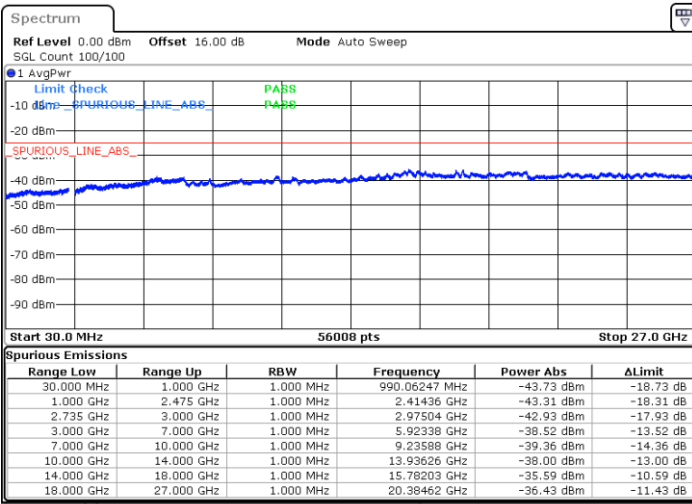

Date: 5.OCT.2020 10:48:10

LTE Band 41C / 10MHz+15MHz

QPSK

Highest Channel / 1RB0 and 1RB74

Highest Channel / 1RB49 and 1RB0

Date: 5.OCT.2020 11:17:59

Date: 5.OCT.2020 11:10:48

Highest Channel / FullIRB

N/A

Date: 5.OCT.2020 11:19:00

LTE Band 41C / 10MHz+20MHz

QPSK

Lowest Channel / 1RB0 and 1RB99

Lowest Channel / 1RB49 and 1RB0

Date: 5.OCT.2020 15:24:26

Date: 5.OCT.2020 15:23:25

Lowest Channel / FullIRB

N/A

Date: 5.OCT.2020 15:30:36

LTE Band 41C / 10MHz+20MHz

QPSK

Middle Channel / 1RB0 and 1RB99

Middle Channel / 1RB49 and 1RB0

Date: 5.OCT.2020 15:46:44

Date: 5.OCT.2020 15:47:45

Middle Channel / FullIRB

N/A

Date: 5.OCT.2020 15:39:33

LTE Band 41C / 10MHz+20MHz

QPSK

Highest Channel / 1RB0 and 1RB99

Highest Channel / 1RB49 and 1RB0