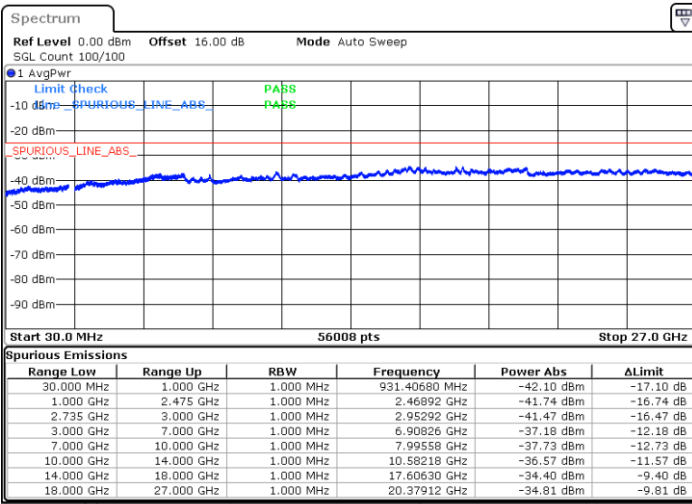

Middle Channel / FullIRB

N/A

Date: 5.OCT.2020 17:16:16

LTE Band 41C / 20MHz+10MHz

QPSK

Highest Channel / 1RB0 and 1RB49

Highest Channel / 1RB99 and 1RB0

Date: 6.OCT.2020 08:40:20

Date: 6.OCT.2020 08:33:09

Highest Channel / FullIRB

N/A

Date: 6.OCT.2020 08:41:22

LTE Band 41C / 20MHz+15MHz

QPSK

Lowest Channel / 1RB0 and 1RB74

Lowest Channel / 1RB99 and 1RB0

Date: 7.OCT.2020 11:07:11

Date: 7.OCT.2020 11:06:10

Lowest Channel / FullIRB

N/A

Date: 7.OCT.2020 11:14:23

LTE Band 41C / 20MHz+15MHz

QPSK

Middle Channel / 1RB0 and 1RB74