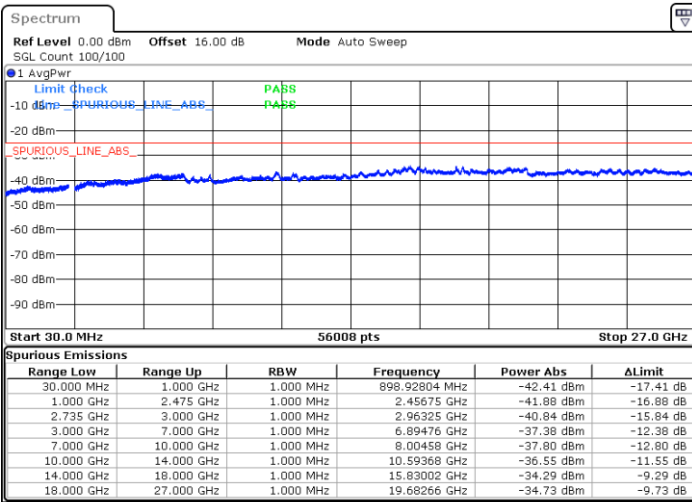

Date: 6.OCT.2020 08:33:09

Highest Channel / FullIRB

N/A

Date: 6.OCT.2020 08:41:22

LTE Band 41C / 20MHz+15MHz

QPSK

Lowest Channel / 1RB0 and 1RB74

Lowest Channel / 1RB99 and 1RB0

Date: 7.OCT.2020 11:07:11

Date: 7.OCT.2020 11:06:10

Lowest Channel / FullIRB

N/A

Date: 7.OCT.2020 11:14:23

LTE Band 41C / 20MHz+15MHz

QPSK

Middle Channel / 1RB0 and 1RB74

Middle Channel / 1RB99 and 1RB0

Date: 7.OCT.2020 11:36:53

Date: 7.OCT.2020 11:37:55

Middle Channel / FullIRB

N/A

Date: 7.OCT.2020 11:29:42

LTE Band 41C / 20MHz+15MHz

QPSK

Highest Channel / 1RB0 and 1RB74

Highest Channel / 1RB99 and 1RB0

Date: 7.OCT.2020 12:01:35

Date: 7.OCT.2020 11:54:24

Highest Channel / FullIRB

N/A

Date: 7.OCT.2020 12:02:36

LTE Band 41C / 20MHz+20MHz