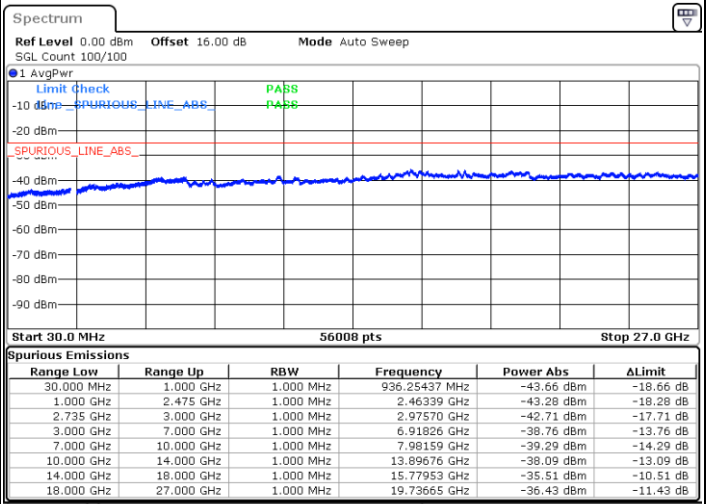

Lowest Channel / 1RB74 and 1RB0

Date: 5.OCT.2020 13:23:55

Date: 5.OCT.2020 13:22:53

Lowest Channel / FullIRB

N/A

Date: 5.OCT.2020 13:31:05

LTE Band 41C / 15MHz+10MHz

QPSK

Middle Channel / 1RB0 and 1RB49

Middle Channel / 1RB74 and 1RB0

Date: 5.OCT.2020 13:48:15

Date: 5.OCT.2020 13:49:16

Middle Channel / FullIRB

N/A

Date: 5.OCT.2020 13:41:04

LTE Band 41C / 15MHz+10MHz

QPSK

Highest Channel / 1RB0 and 1RB49

Highest Channel / 1RB74 and 1RB0

Date: 5.OCT.2020 14:33:22

Date: 5.OCT.2020 14:26:12

Highest Channel / FullIRB

N/A

Date: 5.OCT.2020 14:34:24

LTE Band 41C / 15MHz+15MHz

QPSK

Lowest Channel / 1RB0 and 1RB74

Lowest Channel / 1RB74 and 1RB0

Date: 6.OCT.2020 09:21:11

Date: 6.OCT.2020 09:20:10

Lowest Channel / FullRB

N/A