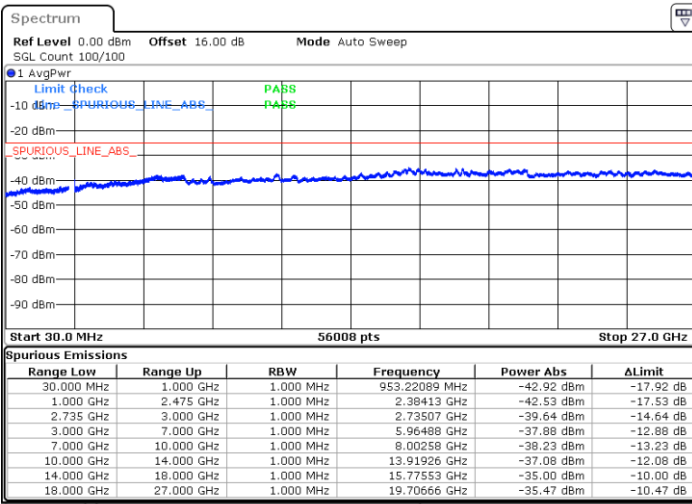

Lowest Channel / FullIRB

N/A

Date: 4.OCT.2020 21:16:08

LTE Band 41C / 5MHz+20MHz

16QAM

Middle Channel / 1RB0 and 1RB99

Middle Channel / 1RB24 and 1RB0

Date: 4.OCT.2020 22:02:33

Date: 4.OCT.2020 22:05:37

Middle Channel / FullIRB

N/A

Date: 4.OCT.2020 21:55:29

LTE Band 41C / 5MHz+20MHz

16QAM

Highest Channel / 1RB0 and 1RB99

Highest Channel / 1RB24 and 1RB0