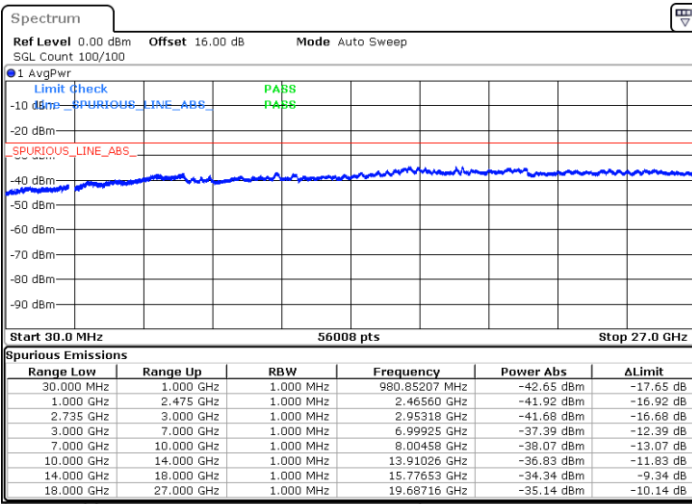

Middle Channel / FullIRB

N/A

Date: 5.OCT.2020 17:16:16

LTE Band 41C / 20MHz+10MHz

QPSK

Highest Channel / 1RB0 and 1RB49

Highest Channel / 1RB99 and 1RB0

Date: 6.OCT.2020 08:40:20

Date: 6.OCT.2020 08:33:09

Highest Channel / FullIRB

N/A

Date: 6.OCT.2020 08:41:22

LTE Band 41C / 20MHz+15MHz

QPSK

Lowest Channel / 1RB0 and 1RB74

Lowest Channel / 1RB99 and 1RB0