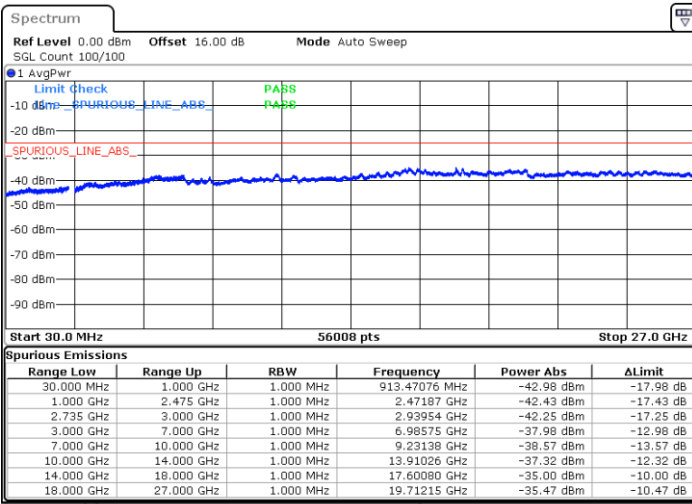

Middle Channel / 1RB99 and 1RB0

Date: 7.OCT.2020 11:36:53

Date: 7.OCT.2020 11:37:55

Middle Channel / FullIRB

N/A

Date: 7.OCT.2020 11:29:42

LTE Band 41C / 20MHz+15MHz

QPSK

Highest Channel / 1RB0 and 1RB74

Highest Channel / 1RB99 and 1RB0

Date: 7.OCT.2020 12:01:35

Date: 7.OCT.2020 11:54:24

Highest Channel / FullIRB

N/A

Date: 7.OCT.2020 12:02:36

LTE Band 41C / 20MHz+20MHz

QPSK

Lowest Channel / 1RB0 and 1RB99

Lowest Channel / 1RB99 and 1RB0

Date: 4.OCT.2020 17:58:03

Date: 4.OCT.2020 17:57:02

Lowest Channel / FullIRB

N/A

Date: 4.OCT.2020 18:05:13