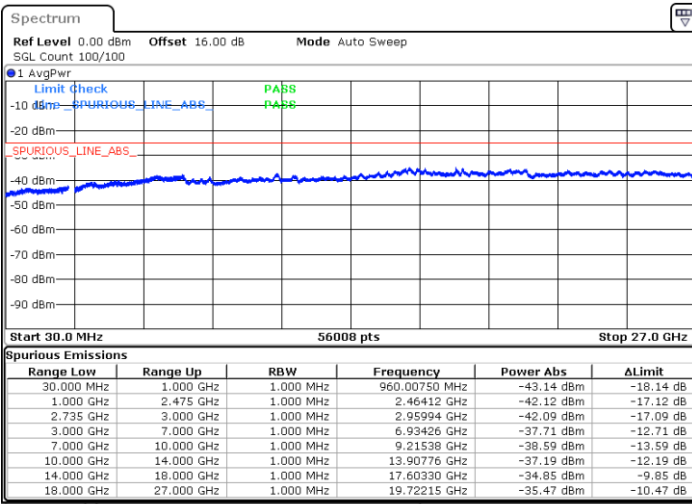

Highest Channel / 1RB0 and 1RB74

Highest Channel / 1RB99 and 1RB0

Date: 7.OCT.2020 12:01:35

Date: 7.OCT.2020 11:54:24

Highest Channel / FullIRB

N/A

Date: 7.OCT.2020 12:02:36

LTE Band 41C / 20MHz+20MHz

QPSK

Lowest Channel / 1RB0 and 1RB99

Lowest Channel / 1RB99 and 1RB0

Date: 4.OCT.2020 17:58:03

Date: 4.OCT.2020 17:57:02

Lowest Channel / FullIRB

N/A

Date: 4.OCT.2020 18:05:13

LTE Band 41C / 20MHz+20MHz

QPSK

MiddleChannel / 1RB0 and 1RB99

Middle Channel / 1RB99 and 1RB0

Date: 4.OCT.2020 18:40:06

Date: 4.OCT.2020 18:41:07

Middle Channel / FullIRB

N/A

Date: 4.OCT.2020 18:32:56

LTE Band 41C / 20MHz+20MHz

QPSK

Highest Channel / 1RB0 and 1RB99

Highest Channel / 1RB99 and 1RB0

Date: 4.OCT.2020 19:22:25

Date: 4.OCT.2020 19:15:14

Highest Channel / FullIRB