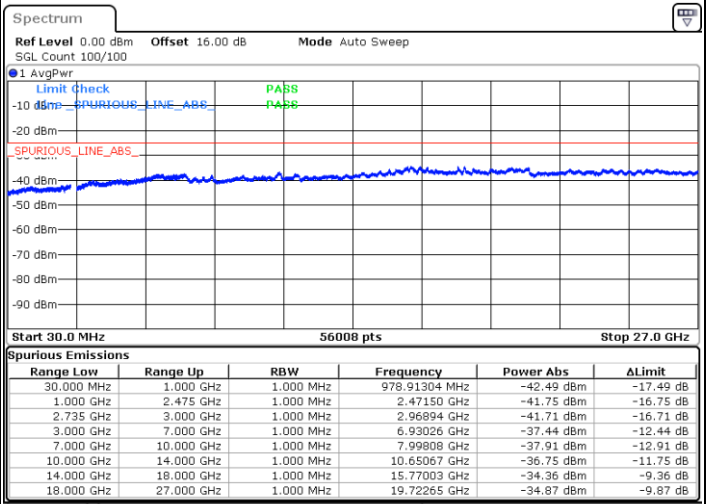

N/A

Date: 6.OCT.2020 16:24:01

LTE Band 41C / 15MHz+15MHz

QPSK

Highest Channel / 1RB0 and 1RB74

Highest Channel / 1RB74 and 1RB0

Date: 6.OCT.2020 16:52:35

Date: 6.OCT.2020 16:45:24

Highest Channel / FullIRB

N/A

Date: 6.OCT.2020 16:53:36

LTE Band 41C / 15MHz+20MHz

QPSK

Lowest Channel / 1RB0 and 1RB99

Lowest Channel / 1RB74 and 1RB0

Date: 7.OCT.2020 09:46:54

Date: 7.OCT.2020 09:45:53

Lowest Channel / FullRB

N/A

Date: 7.OCT.2020 09:54:06

LTE Band 41C / 15MHz+20MHz

QPSK

Middle Channel / 1RB0 and 1RB99

Middle Channel / 1RB74 and 1RB0

Date: 7.OCT.2020 10:10:48

Date: 7.OCT.2020 10:11:49

Middle Channel / FullIRB

N/A

Date: 7.OCT.2020 10:03:36

LTE Band 41C / 15MHz+20MHz

QPSK

Highest Channel / 1RB0 and 1RB99