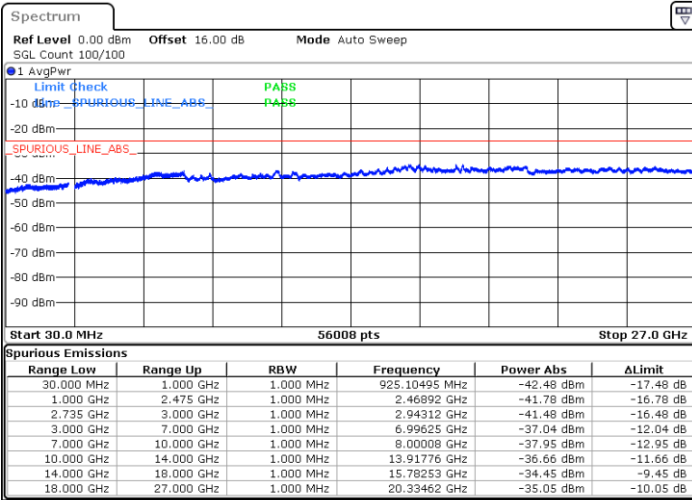

Highest Channel / FullIRB

N/A

Date: 6.OCT.2020 16:53:36

LTE Band 41C / 15MHz+20MHz

QPSK

Lowest Channel / 1RB0 and 1RB99

Lowest Channel / 1RB74 and 1RB0

Date: 7.OCT.2020 09:46:54

Date: 7.OCT.2020 09:45:53

Lowest Channel / FullRB

N/A

Date: 7.OCT.2020 09:54:06

LTE Band 41C / 15MHz+20MHz

QPSK

Middle Channel / 1RB0 and 1RB99

Middle Channel / 1RB74 and 1RB0

Date: 7.OCT.2020 10:10:48

Date: 7.OCT.2020 10:11:49

Middle Channel / FullIRB

N/A

Date: 7.OCT.2020 10:03:36

LTE Band 41C / 15MHz+20MHz

QPSK

Highest Channel / 1RB0 and 1RB99

Highest Channel / 1RB74 and 1RB0

Date: 7.OCT.2020 10:32:33

Date: 7.OCT.2020 10:25:22

Highest Channel / FullIRB

N/A

Date: 7.OCT.2020 10:33:35

LTE Band 41C / 20MHz+5MHz

QPSK