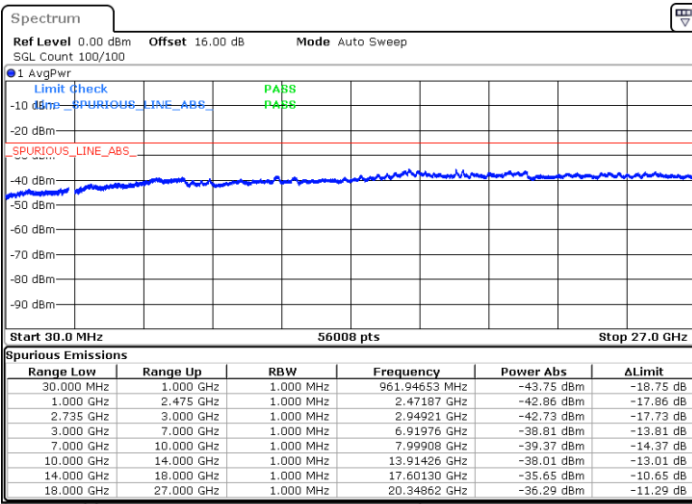

Middle Channel / 1RB0 and 1RB49

Middle Channel / 1RB74 and 1RB0

Date: 5.OCT.2020 13:48:15

Date: 5.OCT.2020 13:49:16

Middle Channel / FullIRB

N/A

Date: 5.OCT.2020 13:41:04

LTE Band 41C / 15MHz+10MHz

QPSK

Highest Channel / 1RB0 and 1RB49

Highest Channel / 1RB74 and 1RB0

Date: 5.OCT.2020 14:33:22

Date: 5.OCT.2020 14:26:12

Highest Channel / FullIRB

N/A

Date: 5.OCT.2020 14:34:24

LTE Band 41C / 15MHz+15MHz

QPSK

Lowest Channel / 1RB0 and 1RB74

Lowest Channel / 1RB74 and 1RB0

Date: 6.OCT.2020 09:21:11

Date: 6.OCT.2020 09:20:10

Lowest Channel / FullRB

N/A