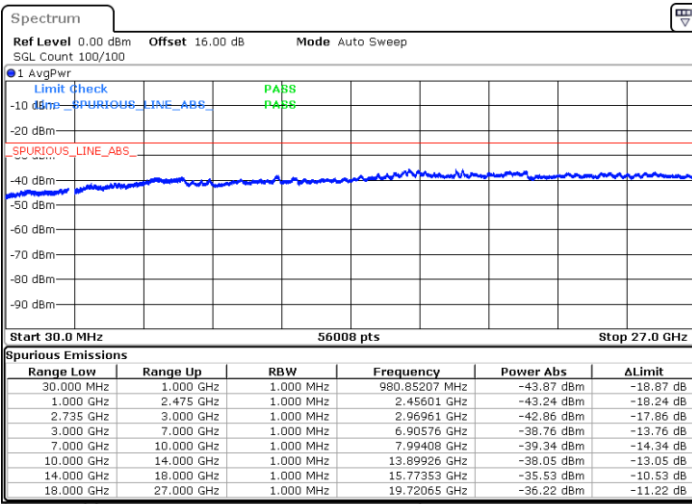

Date: 5.OCT.2020 16:21:16

Date: 5.OCT.2020 16:14:06

Highest Channel / FullIRB

N/A

Date: 5.OCT.2020 16:22:17

LTE Band 41C / 15MHz+10MHz

QPSK

Lowest Channel / 1RB0 and 1RB49

Lowest Channel / 1RB74 and 1RB0

Date: 5.OCT.2020 13:23:55

Date: 5.OCT.2020 13:22:53

Lowest Channel / FullIRB

N/A

Date: 5.OCT.2020 13:31:05

LTE Band 41C / 15MHz+10MHz

QPSK

Middle Channel / 1RB0 and 1RB49

Middle Channel / 1RB74 and 1RB0

Date: 5.OCT.2020 13:48:15

Date: 5.OCT.2020 13:49:16

Middle Channel / FullIRB

N/A

Date: 5.OCT.2020 13:41:04

LTE Band 41C / 15MHz+10MHz