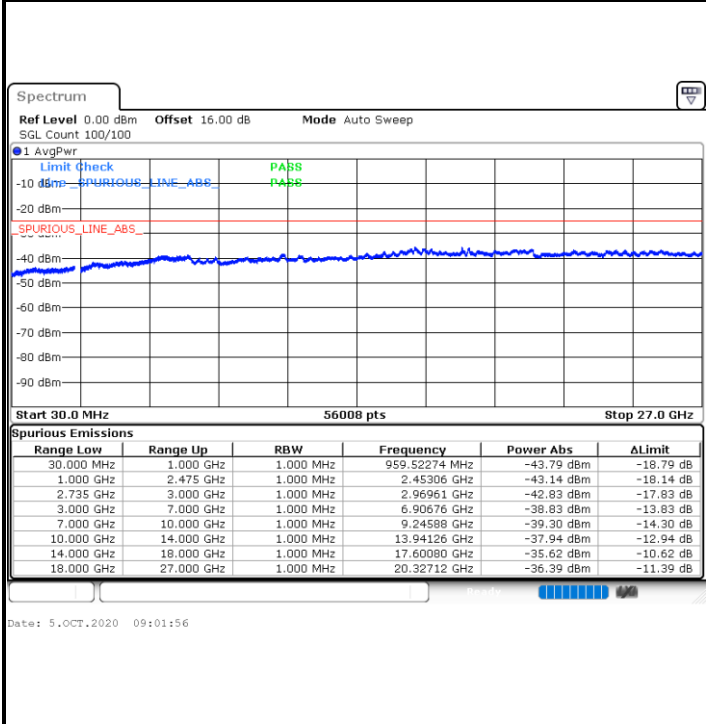

Lowest Channel / 1RB0 and 1RB24

Lowest Channel / 1RB99 and 1RB0

Date: 5.OCT.2020 08:44:12

Date: 5.OCT.2020 08:43:11

Lowest Channel / FullIRB

N/A

Date: 5.OCT.2020 08:51:23

LTE Band 41C / 20MHz+5MHz

QPSK

Middle Channel / 1RB0 and 1RB24

Date: 5.OCT.2020 09:13:37

Middle Channel / 1RB99 and 1RB0

Date: 5.OCT.2020 09:14:39

Middle Channel / FullIRB

Date: 5.OCT.2020 09:01:56

N/A

LTE Band 41C / 20MHz+5MHz

QPSK

Highest Channel / 1RB0 and 1RB24

Highest Channel / 1RB99 and 1RB0

Date: 5.OCT.2020 09:36:38

Date: 5.OCT.2020 09:29:27

Highest Channel / FullIRB

N/A

Date: 5.OCT.2020 09:37:39

LTE Band 41C / 20MHz+10MHz

QPSK

Lowest Channel / 1RB0 and 1RB49

Lowest Channel / 1RB99 and 1RB0

Date: 5.OCT.2020 17:00:53

Date: 5.OCT.2020 16:59:52

Lowest Channel / FullRB