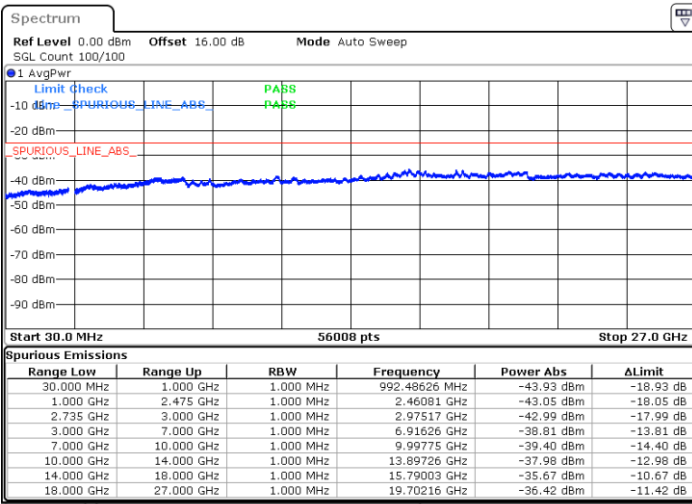

Date: 5.OCT.2020 09:37:39

LTE Band 41C / 20MHz+10MHz

QPSK

Lowest Channel / 1RB0 and 1RB49

Lowest Channel / 1RB99 and 1RB0

Date: 5.OCT.2020 17:00:53

Date: 5.OCT.2020 16:59:52

Lowest Channel / FullRB

N/A

Date: 5.OCT.2020 17:08:04

LTE Band 41C / 20MHz+10MHz

QPSK

Middle Channel / 1RB0 and 1RB49

Middle Channel / 1RB99 and 1RB0

Date: 5.OCT.2020 17:23:26

Date: 5.OCT.2020 17:24:27

Middle Channel / FullIRB

N/A

Date: 5.OCT.2020 17:16:16

LTE Band 41C / 20MHz+10MHz

QPSK

Highest Channel / 1RB0 and 1RB49

Highest Channel / 1RB99 and 1RB0

Date: 6.OCT.2020 08:40:20

Date: 6.OCT.2020 08:33:09

Highest Channel / FullIRB

N/A

Date: 6.OCT.2020 08:41:22

LTE Band 41C / 20MHz+15MHz

QPSK

Lowest Channel / 1RB0 and 1RB74

Lowest Channel / 1RB99 and 1RB0