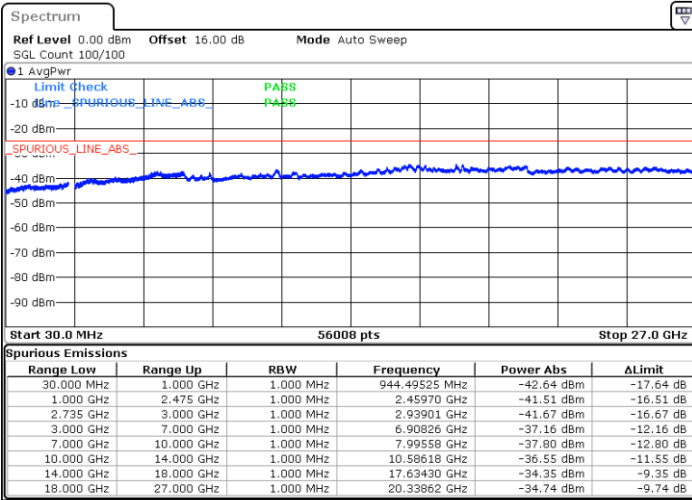

Middle Channel / 1RB99 and 1RB0

Date: 7.OCT.2020 11:36:53

Date: 7.OCT.2020 11:37:55

Middle Channel / FullIRB

N/A

Date: 7.OCT.2020 11:29:42

LTE Band 41C / 20MHz+15MHz

QPSK

Highest Channel / 1RB0 and 1RB74

Highest Channel / 1RB99 and 1RB0

Date: 7.OCT.2020 12:01:35

Date: 7.OCT.2020 11:54:24

Highest Channel / FullIRB

N/A

Date: 7.OCT.2020 12:02:36

LTE Band 41C / 20MHz+20MHz

QPSK

Lowest Channel / 1RB0 and 1RB99

Lowest Channel / 1RB99 and 1RB0

Date: 4.OCT.2020 17:58:03

Date: 4.OCT.2020 17:57:02

Lowest Channel / FullIRB

N/A

Date: 4.OCT.2020 18:05:13