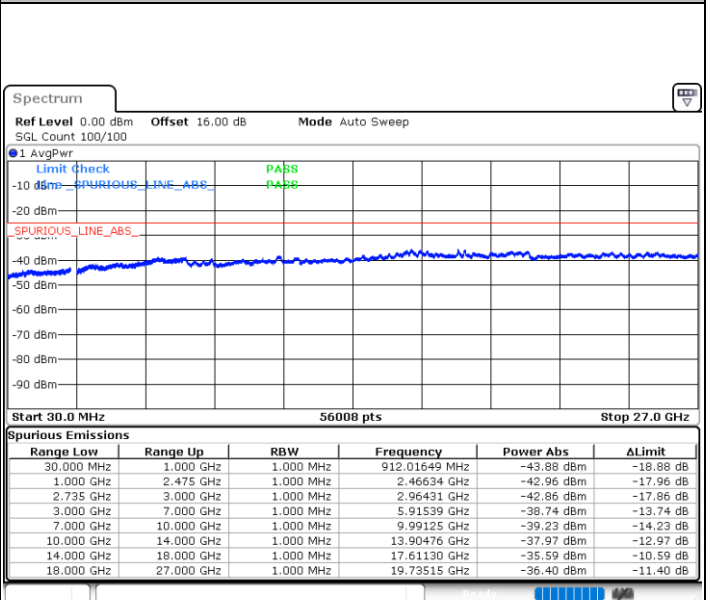

Middle Channel / 1RB99 and 1RB0

Date: 5.OCT.2020 09:14:39