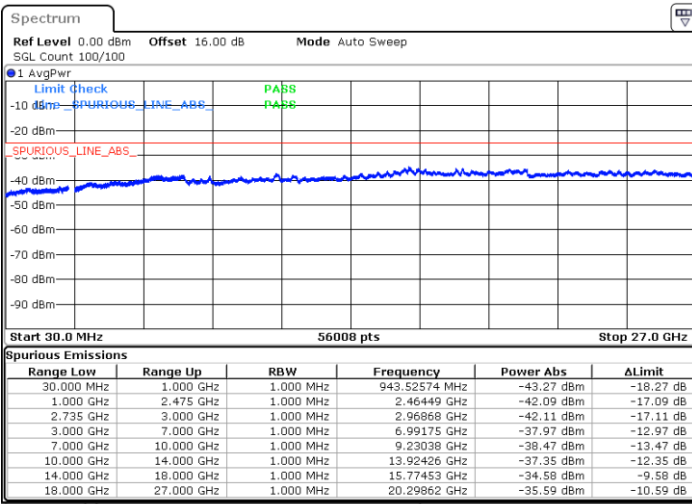

N/A

Date: 4.OCT.2020 19:23:26

LTE Band 41C / 5MHz+20MHz

16QAM

Lowest Channel / 1RB0 and 1RB99

Lowest Channel / 1RB24 and 1RB0

Date: 4.OCT.2020 21:11:00

Date: 4.OCT.2020 21:07:56

Lowest Channel / FullIRB

N/A

Date: 4.OCT.2020 21:16:08

LTE Band 41C / 5MHz+20MHz

16QAM

Middle Channel / 1RB0 and 1RB99

Middle Channel / 1RB24 and 1RB0

Date: 4.OCT.2020 22:02:33

Date: 4.OCT.2020 22:05:37

Middle Channel / FullIRB

N/A

Date: 4.OCT.2020 21:55:29

LTE Band 41C / 5MHz+20MHz

16QAM

Highest Channel / 1RB0 and 1RB99

Highest Channel / 1RB24 and 1RB0