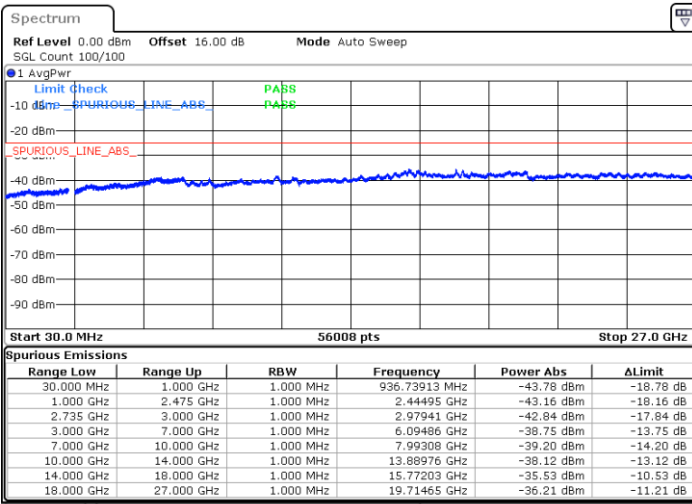

LTE Band 41C / 10MHz+15MHz

QPSK

MiddleChannel / 1RB0 and 1RB74

Middle Channel / 1RB49 and 1RB0

Date: 5.OCT.2020 10:55:21

Date: 5.OCT.2020 10:56:23

Middle Channel / FullIRB

N/A

Date: 5.OCT.2020 10:48:10

LTE Band 41C / 10MHz+15MHz

QPSK

Highest Channel / 1RB0 and 1RB74

Highest Channel / 1RB49 and 1RB0

Date: 5.OCT.2020 11:17:59

Date: 5.OCT.2020 11:10:48

Highest Channel / FullIRB