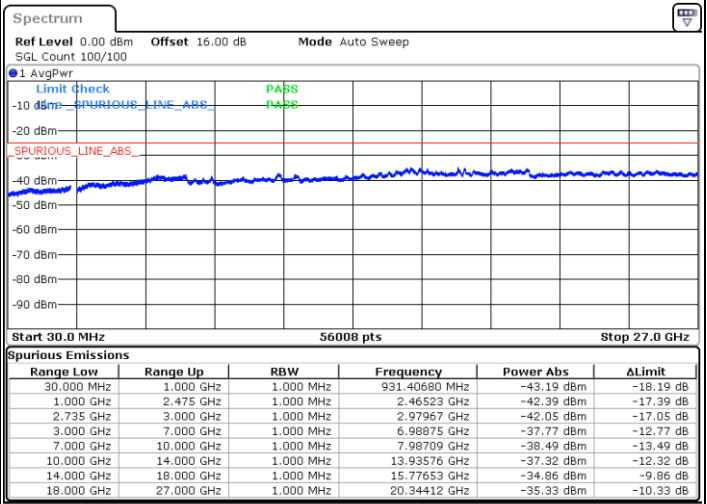

Middle Channel / 1RB99 and 1RB0

Date: 7.OCT.2020 11:36:53

Date: 7.OCT.2020 11:37:55

Middle Channel / FullIRB

N/A

Date: 7.OCT.2020 11:29:42

LTE Band 41C / 20MHz+15MHz

QPSK

Highest Channel / 1RB0 and 1RB74

Highest Channel / 1RB99 and 1RB0

Date: 7.OCT.2020 12:01:35

Date: 7.OCT.2020 11:54:24

Highest Channel / FullIRB

N/A

Date: 7.OCT.2020 12:02:36

LTE Band 41C / 20MHz+20MHz

QPSK

Lowest Channel / 1RB0 and 1RB99

Lowest Channel / 1RB99 and 1RB0

Date: 4.OCT.2020 17:58:03

Date: 4.OCT.2020 17:57:02

Lowest Channel / FullIRB

N/A

Date: 4.OCT.2020 18:05:13