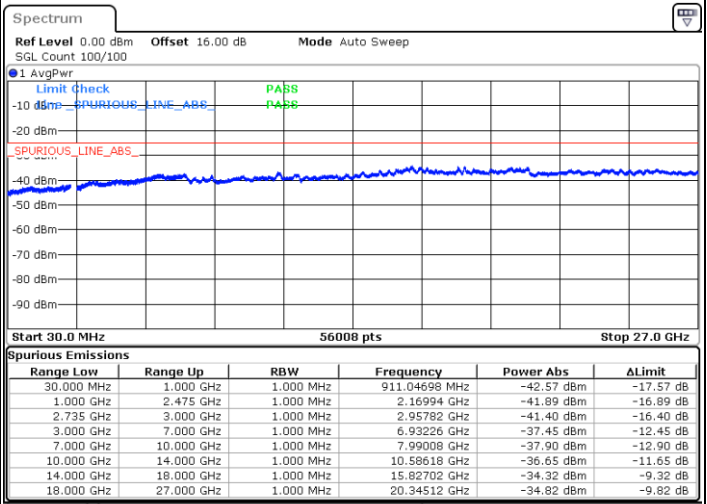

Highest Channel / FullIRB

N/A

Date: 6.OCT.2020 16:53:36

LTE Band 41C / 15MHz+20MHz

QPSK

Lowest Channel / 1RB0 and 1RB99

Lowest Channel / 1RB74 and 1RB0

Date: 7.OCT.2020 09:46:54

Date: 7.OCT.2020 09:45:53

Lowest Channel / FullRB

N/A

Date: 7.OCT.2020 09:54:06

LTE Band 41C / 15MHz+20MHz

QPSK

Middle Channel / 1RB0 and 1RB99

Middle Channel / 1RB74 and 1RB0

Date: 7.OCT.2020 10:10:48

Date: 7.OCT.2020 10:11:49

Middle Channel / FullIRB

N/A

Date: 7.OCT.2020 10:03:36

LTE Band 41C / 15MHz+20MHz

QPSK

Highest Channel / 1RB0 and 1RB99

Highest Channel / 1RB74 and 1RB0

Date: 7.OCT.2020 10:32:33

Date: 7.OCT.2020 10:25:22

Highest Channel / FullIRB

N/A

Date: 7.OCT.2020 10:33:35

LTE Band 41C / 20MHz+5MHz

QPSK