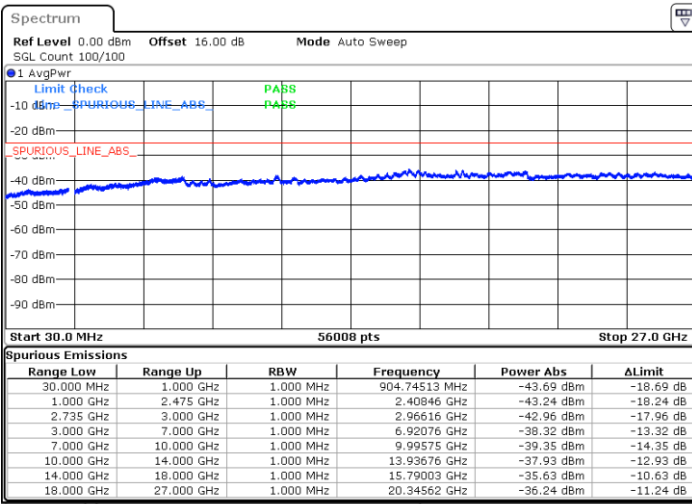

Lowest Channel / FullIRB

N/A

Date: 5.OCT.2020 15:30:36

LTE Band 41C / 10MHz+20MHz

QPSK

Middle Channel / 1RB0 and 1RB99

Middle Channel / 1RB49 and 1RB0

Date: 5.OCT.2020 15:46:44

Date: 5.OCT.2020 15:47:45

Middle Channel / FullIRB

N/A

Date: 5.OCT.2020 15:39:33

LTE Band 41C / 10MHz+20MHz

QPSK

Highest Channel / 1RB0 and 1RB99

Highest Channel / 1RB49 and 1RB0

Date: 5.OCT.2020 16:21:16

Date: 5.OCT.2020 16:14:06

Highest Channel / FullIRB

N/A

Date: 5.OCT.2020 16:22:17

LTE Band 41C / 15MHz+10MHz

QPSK

Lowest Channel / 1RB0 and 1RB49

Lowest Channel / 1RB74 and 1RB0

Date: 5.OCT.2020 13:23:55

Date: 5.OCT.2020 13:22:53

Lowest Channel / FullIRB

N/A

Date: 5.OCT.2020 13:31:05

LTE Band 41C / 15MHz+10MHz

QPSK