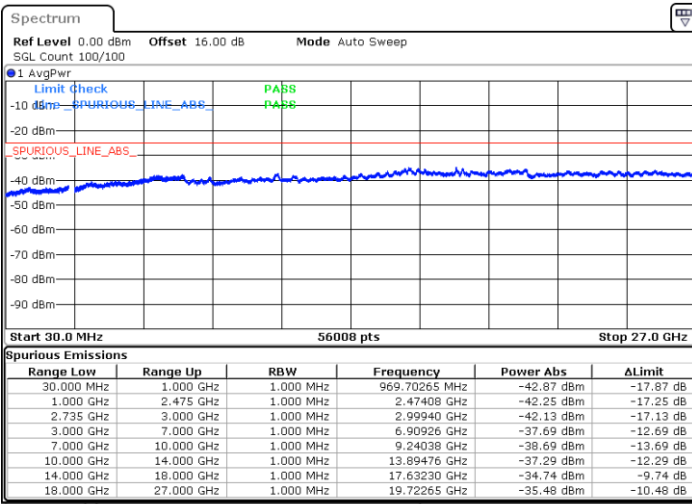

Highest Channel / 1RB0 and 1RB74

Highest Channel / 1RB99 and 1RB0

Date: 7.OCT.2020 12:01:35

Date: 7.OCT.2020 11:54:24

Highest Channel / FullIRB

N/A

Date: 7.OCT.2020 12:02:36

LTE Band 41C / 20MHz+20MHz

QPSK

Lowest Channel / 1RB0 and 1RB99

Lowest Channel / 1RB99 and 1RB0

Date: 4.OCT.2020 17:58:03

Date: 4.OCT.2020 17:57:02

Lowest Channel / FullIRB

N/A

Date: 4.OCT.2020 18:05:13

LTE Band 41C / 20MHz+20MHz

QPSK

MiddleChannel / 1RB0 and 1RB99

Middle Channel / 1RB99 and 1RB0

Date: 4.OCT.2020 18:40:06

Date: 4.OCT.2020 18:41:07

Middle Channel / FullIRB

N/A

Date: 4.OCT.2020 18:32:56

LTE Band 41C / 20MHz+20MHz

QPSK

Highest Channel / 1RB0 and 1RB99

Highest Channel / 1RB99 and 1RB0

Date: 4.OCT.2020 19:22:25

Date: 4.OCT.2020 19:15:14

Highest Channel / FullIRB