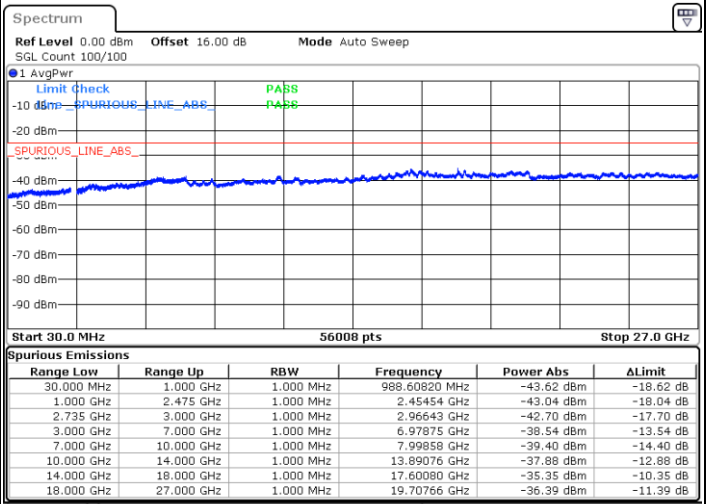

Date: 5.OCT.2020 16:21:16

Date: 5.OCT.2020 16:14:06

Highest Channel / FullIRB

N/A

Date: 5.OCT.2020 16:22:17

LTE Band 41C / 15MHz+10MHz

QPSK

Lowest Channel / 1RB0 and 1RB49

Lowest Channel / 1RB74 and 1RB0

Date: 5.OCT.2020 13:23:55

Date: 5.OCT.2020 13:22:53

Lowest Channel / FullIRB

N/A

Date: 5.OCT.2020 13:31:05

LTE Band 41C / 15MHz+10MHz

QPSK

Middle Channel / 1RB0 and 1RB49

Middle Channel / 1RB74 and 1RB0

Date: 5.OCT.2020 13:48:15

Date: 5.OCT.2020 13:49:16

Middle Channel / FullIRB

N/A

Date: 5.OCT.2020 13:41:04

LTE Band 41C / 15MHz+10MHz

QPSK

Highest Channel / 1RB0 and 1RB49

Highest Channel / 1RB74 and 1RB0

Date: 5.OCT.2020 14:33:22

Date: 5.OCT.2020 14:26:12

Highest Channel / FullIRB

N/A

Date: 5.OCT.2020 14:34:24