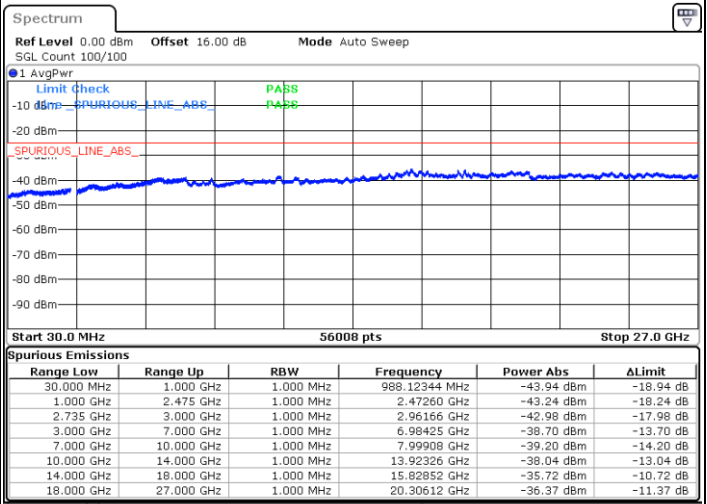

LTE Band 41C / 10MHz+15MHz

QPSK

MiddleChannel / 1RB0 and 1RB74

Middle Channel / 1RB49 and 1RB0

Date: 5.OCT.2020 10:55:21

Date: 5.OCT.2020 10:56:23

Middle Channel / FullIRB

N/A

Date: 5.OCT.2020 10:48:10

LTE Band 41C / 10MHz+15MHz

QPSK

Highest Channel / 1RB0 and 1RB74

Highest Channel / 1RB49 and 1RB0

Date: 5.OCT.2020 11:17:59

Date: 5.OCT.2020 11:10:48

Highest Channel / FullIRB

N/A

Date: 5.OCT.2020 11:19:00

LTE Band 41C / 10MHz+20MHz

QPSK

Lowest Channel / 1RB0 and 1RB99

Lowest Channel / 1RB49 and 1RB0

Date: 5.OCT.2020 15:24:26

Date: 5.OCT.2020 15:23:25