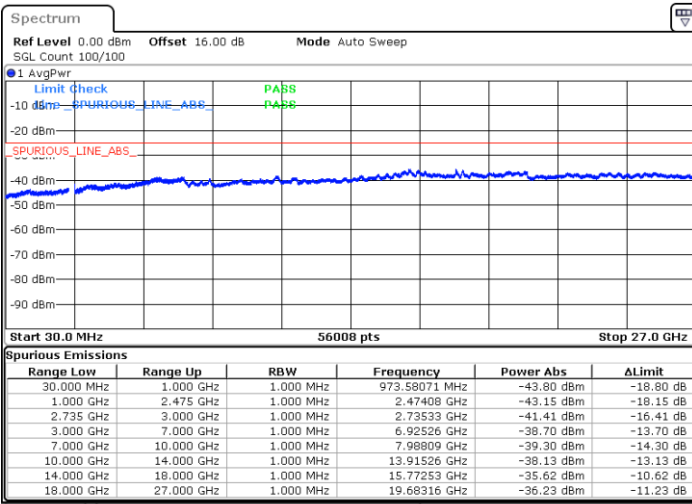

Lowest Channel / 1RB74 and 1RB0

Date: 5.OCT.2020 13:23:55

Date: 5.OCT.2020 13:22:53

Lowest Channel / FullIRB

N/A

Date: 5.OCT.2020 13:31:05

LTE Band 41C / 15MHz+10MHz

QPSK

Middle Channel / 1RB0 and 1RB49

Middle Channel / 1RB74 and 1RB0

Date: 5.OCT.2020 13:48:15

Date: 5.OCT.2020 13:49:16

Middle Channel / FullIRB

N/A

Date: 5.OCT.2020 13:41:04

LTE Band 41C / 15MHz+10MHz

QPSK

Highest Channel / 1RB0 and 1RB49

Highest Channel / 1RB74 and 1RB0

Date: 5.OCT.2020 14:33:22

Date: 5.OCT.2020 14:26:12

Highest Channel / FullIRB

N/A

Date: 5.OCT.2020 14:34:24

LTE Band 41C / 15MHz+15MHz

QPSK

Lowest Channel / 1RB0 and 1RB74

Lowest Channel / 1RB74 and 1RB0

Date: 6.OCT.2020 09:21:11

Date: 6.OCT.2020 09:20:10

Lowest Channel / FullRB

N/A