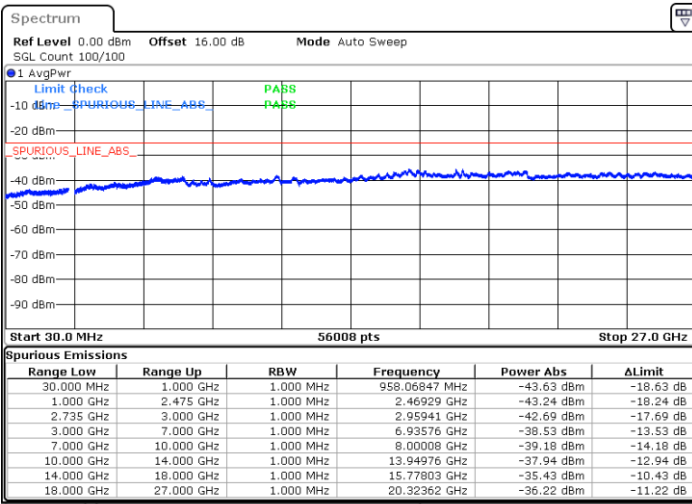

Date: 5.OCT.2020 15:47:45

Middle Channel / FullIRB

N/A

Date: 5.OCT.2020 15:39:33

LTE Band 41C / 10MHz+20MHz

QPSK

Highest Channel / 1RB0 and 1RB99

Highest Channel / 1RB49 and 1RB0

Date: 5.OCT.2020 16:21:16

Date: 5.OCT.2020 16:14:06

Highest Channel / FullIRB

N/A

Date: 5.OCT.2020 16:22:17

LTE Band 41C / 15MHz+10MHz

QPSK

Lowest Channel / 1RB0 and 1RB49

Lowest Channel / 1RB74 and 1RB0

Date: 5.OCT.2020 13:23:55

Date: 5.OCT.2020 13:22:53

Lowest Channel / FullIRB

N/A

Date: 5.OCT.2020 13:31:05

LTE Band 41C / 15MHz+10MHz

QPSK