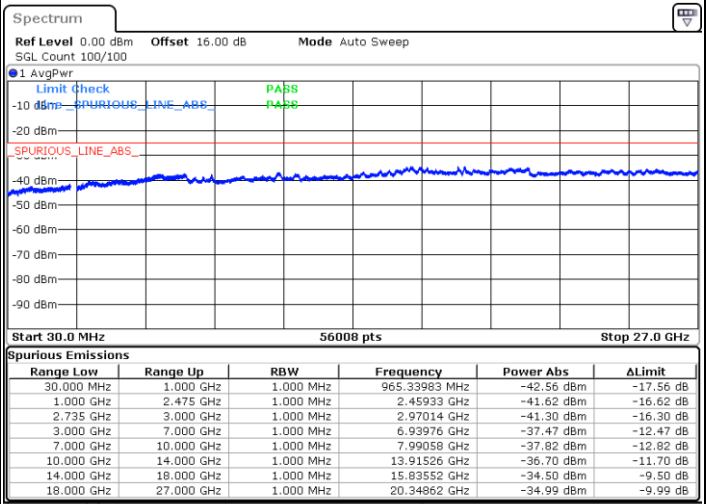

Middle Channel / FullIRB

N/A

Date: 5.OCT.2020 17:16:16

LTE Band 41C / 20MHz+10MHz

QPSK

Highest Channel / 1RB0 and 1RB49

Highest Channel / 1RB99 and 1RB0

Date: 6.OCT.2020 08:40:20

Date: 6.OCT.2020 08:33:09

Highest Channel / FullIRB

N/A

Date: 6.OCT.2020 08:41:22

LTE Band 41C / 20MHz+15MHz

QPSK

Lowest Channel / 1RB0 and 1RB74

Lowest Channel / 1RB99 and 1RB0