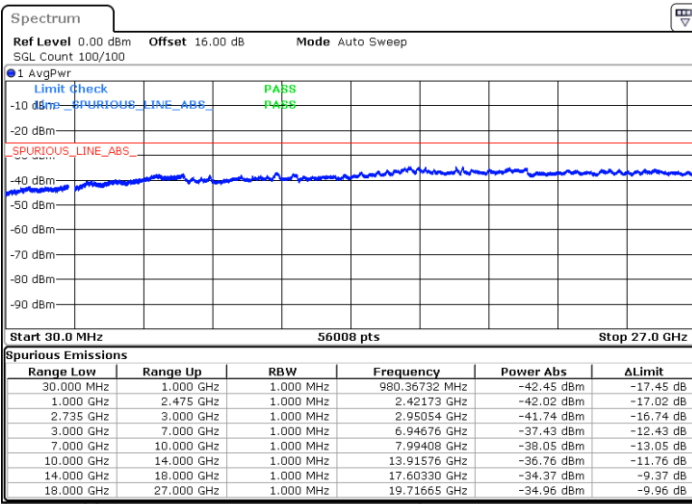

Date: 6.OCT.2020 09:28:22

LTE Band 41C / 15MHz+15MHz

QPSK

Middle Channel / 1RB0 and 1RB74

Middle Channel / 1RB74 and 1RB0

Date: 6.OCT.2020 16:31:12

Date: 6.OCT.2020 16:32:13

Middle Channel / FullIRB

N/A

Date: 6.OCT.2020 16:24:01

LTE Band 41C / 15MHz+15MHz

QPSK

Highest Channel / 1RB0 and 1RB74

Highest Channel / 1RB74 and 1RB0

Date: 6.OCT.2020 16:52:35

Date: 6.OCT.2020 16:45:24

Highest Channel / FullIRB

N/A

Date: 6.OCT.2020 16:53:36

LTE Band 41C / 15MHz+20MHz

QPSK

Lowest Channel / 1RB0 and 1RB99

Lowest Channel / 1RB74 and 1RB0

Date: 7.OCT.2020 09:46:54