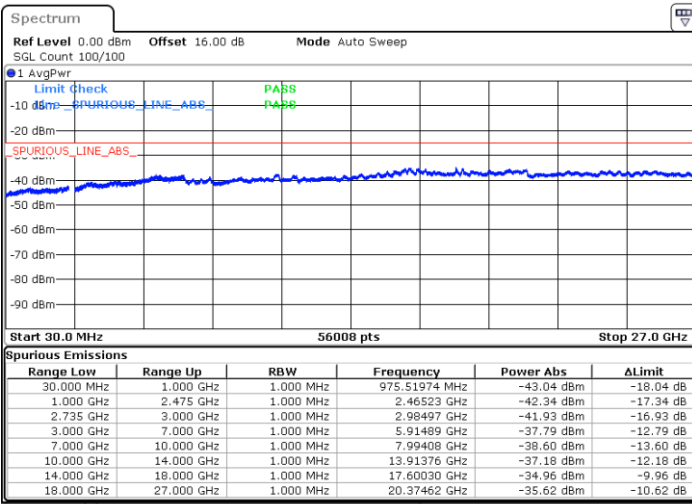

N/A

Date: 4.OCT.2020 19:23:26

LTE Band 41C / 5MHz+20MHz

16QAM

Lowest Channel / 1RB0 and 1RB99

Lowest Channel / 1RB24 and 1RB0

Date: 4.OCT.2020 21:11:00

Date: 4.OCT.2020 21:07:56

Lowest Channel / FullIRB

N/A

Date: 4.OCT.2020 21:16:08

LTE Band 41C / 5MHz+20MHz

16QAM

Middle Channel / 1RB0 and 1RB99

Middle Channel / 1RB24 and 1RB0

Date: 4.OCT.2020 22:02:33

Date: 4.OCT.2020 22:05:37

Middle Channel / FullIRB

N/A

Date: 4.OCT.2020 21:55:29

LTE Band 41C / 5MHz+20MHz

16QAM

Highest Channel / 1RB0 and 1RB99

Highest Channel / 1RB24 and 1RB0