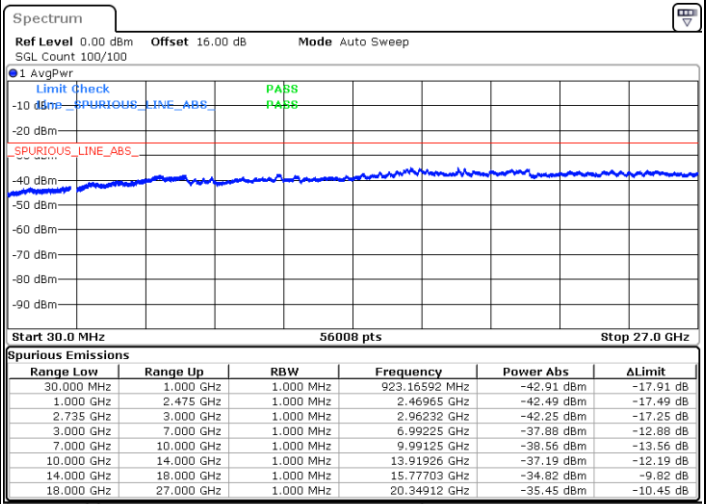

LTE Band 41C / 20MHz+20MHz

QPSK

MiddleChannel / 1RB0 and 1RB99

Middle Channel / 1RB99 and 1RB0

Date: 4.OCT.2020 18:40:06

Date: 4.OCT.2020 18:41:07

Middle Channel / FullIRB

N/A

Date: 4.OCT.2020 18:32:56

LTE Band 41C / 20MHz+20MHz

QPSK

Highest Channel / 1RB0 and 1RB99

Highest Channel / 1RB99 and 1RB0

Date: 4.OCT.2020 19:22:25

Date: 4.OCT.2020 19:15:14

Highest Channel / FullIRB

N/A

Date: 4.OCT.2020 19:23:26

LTE Band 41C / 5MHz+20MHz

16QAM

Lowest Channel / 1RB0 and 1RB99

Lowest Channel / 1RB24 and 1RB0

Date: 4.OCT.2020 21:11:00

Date: 4.OCT.2020 21:07:56