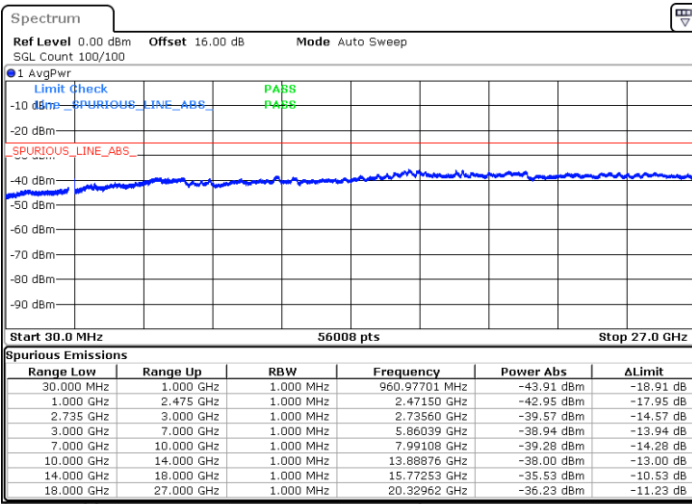

LTE Band 41C / 10MHz+15MHz

QPSK

MiddleChannel / 1RB0 and 1RB74

Middle Channel / 1RB49 and 1RB0

Date: 5.OCT.2020 10:55:21

Date: 5.OCT.2020 10:56:23

Middle Channel / FullIRB

N/A

Date: 5.OCT.2020 10:48:10

LTE Band 41C / 10MHz+15MHz

QPSK

Highest Channel / 1RB0 and 1RB74

Highest Channel / 1RB49 and 1RB0

Date: 5.OCT.2020 11:17:59

Date: 5.OCT.2020 11:10:48

Highest Channel / FullIRB

N/A

Date: 5.OCT.2020 11:19:00

LTE Band 41C / 10MHz+20MHz

QPSK

Lowest Channel / 1RB0 and 1RB99

Lowest Channel / 1RB49 and 1RB0

Date: 5.OCT.2020 15:24:26

Date: 5.OCT.2020 15:23:25

Lowest Channel / FullIRB

N/A

Date: 5.OCT.2020 15:30:36

LTE Band 41C / 10MHz+20MHz

QPSK

Middle Channel / 1RB0 and 1RB99

Middle Channel / 1RB49 and 1RB0

Date: 5.OCT.2020 15:46:44