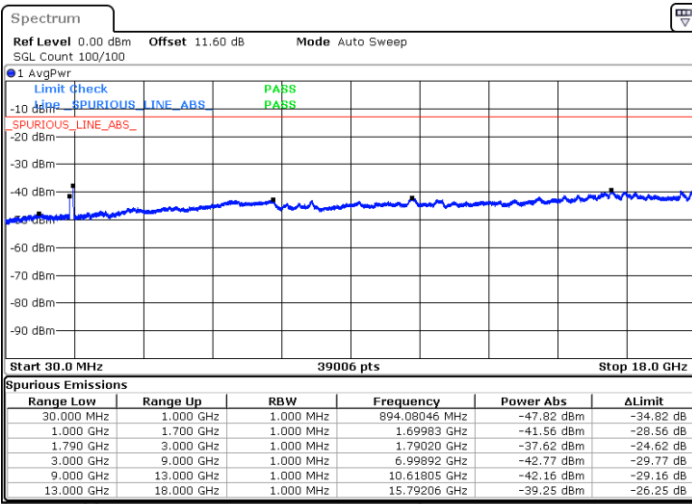

Date: 9.OCT.2020 16:35:45

LTE Band 66C / 20MHz+20MHz

64QAM

Lowest Channel / 1RB0 and 1RB99

Lowest Channel / 1RB99 and 1RB0

Date: 9.OCT.2020 18:49:49

Date: 9.OCT.2020 18:45:32

Lowest Channel / FullIRB

N/A

Date: 9.OCT.2020 18:54:33

LTE Band 66C / 20MHz+20MHz

64QAM

MiddleChannel / 1RB0 and 1RB99

Middle Channel / 1RB99 and 1RB0

Date: 9.OCT.2020 19:41:23

Date: 9.OCT.2020 19:45:40

Middle Channel / FullIRB

N/A

Date: 9.OCT.2020 19:38:48

LTE Band 66C / 20MHz+20MHz

64QAM

Highest Channel / 1RB0 and 1RB99

Highest Channel / 1RB99 and 1RB0

Date: 9.OCT.2020 19:27:14

Date: 9.OCT.2020 19:24:40

Highest Channel / FullIRB

N/A

Date: 9.OCT.2020 19:31:32

LTE Band 66C / 5MHz+20MHz

256QAM

Lowest Channel / 1RB0 and 1RB99

Lowest Channel / 1RB24 and 1RB0