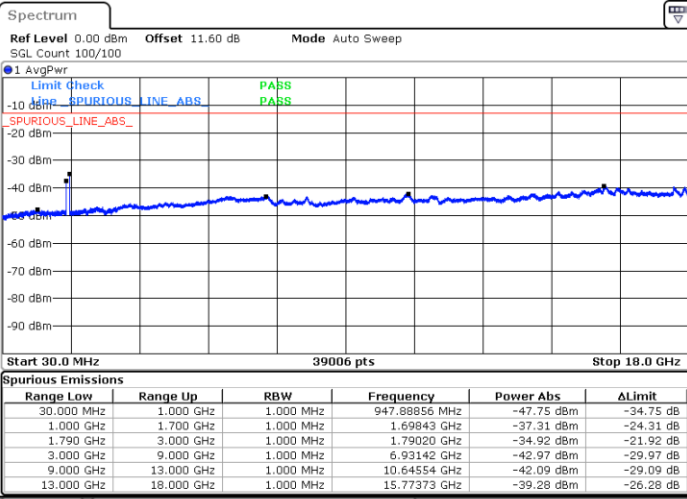

Date: 9.OCT.2020 19:24:40

Highest Channel / FullIRB

N/A

Date: 9.OCT.2020 19:31:32

LTE Band 66C / 5MHz+20MHz

256QAM

Lowest Channel / 1RB0 and 1RB99

Lowest Channel / 1RB24 and 1RB0

Date: 9.OCT.2020 17:58:20

Date: 9.OCT.2020 17:52:19

Lowest Channel / FullIRB

N/A

Date: 9.OCT.2020 17:59:11

LTE Band 66C / 5MHz+20MHz

256QAM

Middle Channel / 1RB0 and 1RB99

Middle Channel / 1RB24 and 1RB0

Date: 9.OCT.2020 18:09:38

Date: 9.OCT.2020 18:15:39

Middle Channel / FullIRB

N/A

Date: 9.OCT.2020 18:08:47

LTE Band 66C / 5MHz+20MHz

256QAM

Highest Channel / 1RB0 and 1RB99

Highest Channel / 1RB24 and 1RB0

Date: 9.OCT.2020 18:28:54

Date: 9.OCT.2020 18:28:02

Highest Channel / FullIRB

N/A

Date: 9.OCT.2020 18:34:54

LTE Band 66C / 10MHz+15MHz