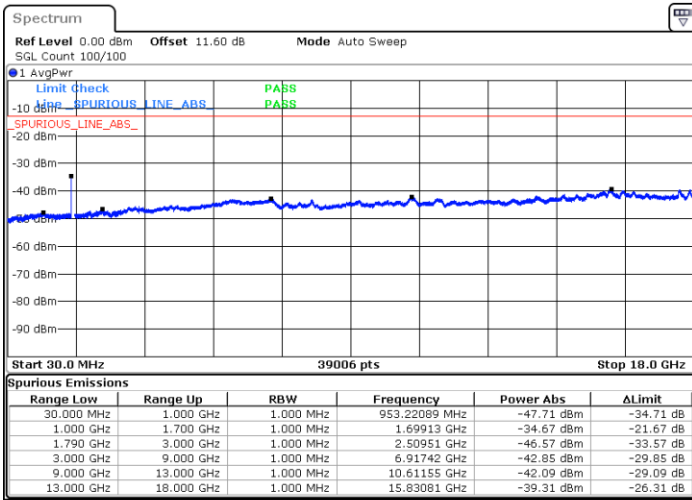

Middle Channel / FullIRB

N/A

Date: 9.OCT.2020 19:38:48

LTE Band 66C / 20MHz+20MHz

64QAM

Highest Channel / 1RB0 and 1RB99

Highest Channel / 1RB99 and 1RB0

Date: 9.OCT.2020 19:27:14

Date: 9.OCT.2020 19:24:40

Highest Channel / FullIRB

N/A

Date: 9.OCT.2020 19:31:32

LTE Band 66C / 5MHz+20MHz

256QAM

Lowest Channel / 1RB0 and 1RB99

Lowest Channel / 1RB24 and 1RB0

Date: 9.OCT.2020 17:58:20

Date: 9.OCT.2020 17:52:19

Lowest Channel / FullIRB

N/A

Date: 9.OCT.2020 17:59:11

LTE Band 66C / 5MHz+20MHz

256QAM

Middle Channel / 1RB0 and 1RB99