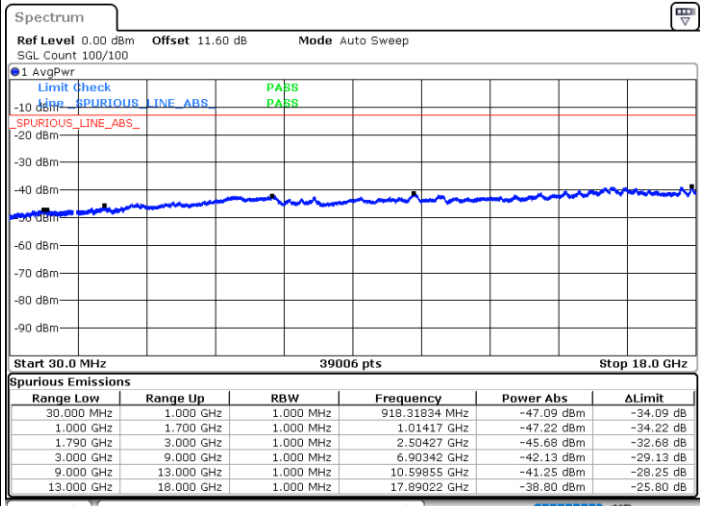

Middle Channel / 1RB24 and 1RB0

Date: 9.OCT.2020 18:09:38

Date: 9.OCT.2020 18:15:39

Middle Channel / FullIRB

N/A

Date: 9.OCT.2020 18:08:47

LTE Band 66C / 5MHz+20MHz

256QAM

Highest Channel / 1RB0 and 1RB99

Highest Channel / 1RB24 and 1RB0

Date: 9.OCT.2020 18:28:54

Date: 9.OCT.2020 18:28:02

Highest Channel / FullIRB

N/A

Date: 9.OCT.2020 18:34:54

LTE Band 66C / 10MHz+15MHz

256QAM

Lowest Channel / 1RB0 and 1RB74

Lowest Channel / 1RB49 and 1RB0

Date: 9.OCT.2020 09:16:10

Date: 8.OCT.2020 15:00:40

Lowest Channel / FullIRB

N/A

Date: 9.OCT.2020 09:17:01