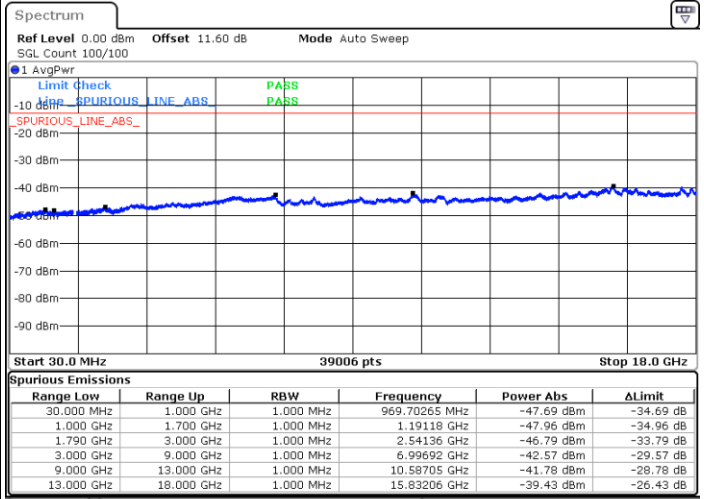

Middle Channel / FullIRB

N/A

Date: 9.OCT.2020 19:38:48

LTE Band 66C / 20MHz+20MHz

64QAM

Highest Channel / 1RB0 and 1RB99

Highest Channel / 1RB99 and 1RB0

Date: 9.OCT.2020 19:27:14

Date: 9.OCT.2020 19:24:40

Highest Channel / FullIRB

N/A

Date: 9.OCT.2020 19:31:32

LTE Band 66C / 5MHz+20MHz

256QAM

Lowest Channel / 1RB0 and 1RB99

Lowest Channel / 1RB24 and 1RB0

Date: 9.OCT.2020 17:58:20

Date: 9.OCT.2020 17:52:19

Lowest Channel / FullIRB

N/A

Date: 9.OCT.2020 17:59:11

LTE Band 66C / 5MHz+20MHz

256QAM

Middle Channel / 1RB0 and 1RB99