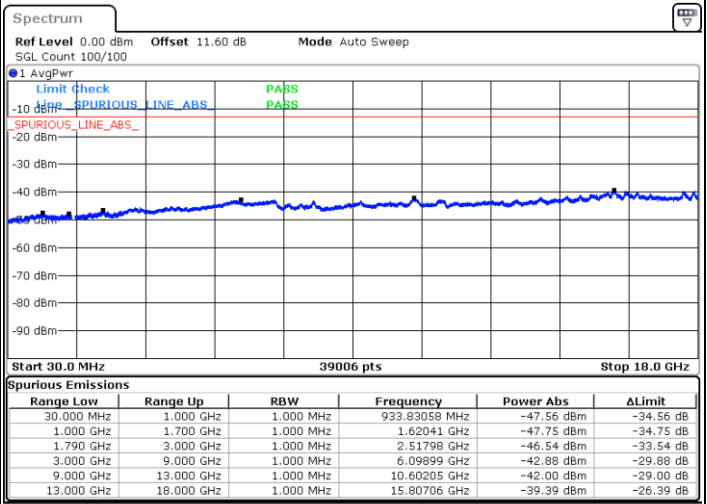

LTE Band 66C / 20MHz+5MHz

64QAM

Lowest Channel / 1RB0 and 1RB24

Lowest Channel / 1RB99 and 1RB0

Date: 9.OCT.2020 16:58:47

Date: 9.OCT.2020 16:54:29

Lowest Channel / FullIRB

N/A

Date: 9.OCT.2020 17:01:21

LTE Band 66C / 20MHz+5MHz

64QAM

Middle Channel / 1RB0 and 1RB24

Middle Channel / 1RB99 and 1RB0

Date: 9.OCT.2020 17:37:21

Date: 9.OCT.2020 17:41:39

Middle Channel / FullIRB

N/A

Date: 9.OCT.2020 17:34:46

LTE Band 66C / 20MHz+5MHz

64QAM

Highest Channel / 1RB0 and 1RB24

Highest Channel / 1RB99 and 1RB0

Date: 9.OCT.2020 17:19:57

Date: 9.OCT.2020 17:17:22

Highest Channel / FullIRB

N/A

Date: 9.OCT.2020 17:24:14

LTE Band 66C / 20MHz+10MHz

64QAM

Lowest Channel / 1RB0 and 1RB49

Lowest Channel / 1RB99 and 1RB0

Date: 9.OCT.2020 12:38:17