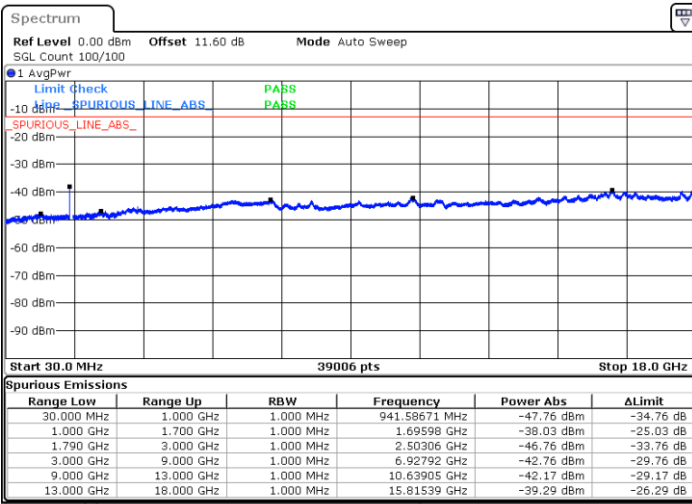

Date: 9.OCT.2020 12:34:00

Lowest Channel / FullIRB

N/A

Date: 9.OCT.2020 12:40:52

LTE Band 66C / 20MHz+10MHz

64QAM

Middle Channel / 1RB0 and 1RB49

Middle Channel / 1RB99 and 1RB0

Date: 9.OCT.2020 12:54:06

Date: 9.OCT.2020 12:58:23

Middle Channel / FullIRB

N/A

Date: 9.OCT.2020 12:51:31

LTE Band 66C / 20MHz+10MHz

64QAM

Highest Channel / 1RB0 and 1RB49

Highest Channel / 1RB99 and 1RB0

Date: 9.OCT.2020 13:13:24

Date: 9.OCT.2020 13:10:49

Highest Channel / FullIRB

N/A

Date: 9.OCT.2020 13:17:42

LTE Band 66C / 20MHz+15MHz

64QAM

Lowest Channel / 1RB0 and 1RB74

Lowest Channel / 1RB99 and 1RB0

Date: 9.OCT.2020 15:56:07

Date: 9.OCT.2020 15:51:49

Lowest Channel / FullIRB

N/A

Date: 9.OCT.2020 15:58:41

LTE Band 66C / 20MHz+15MHz