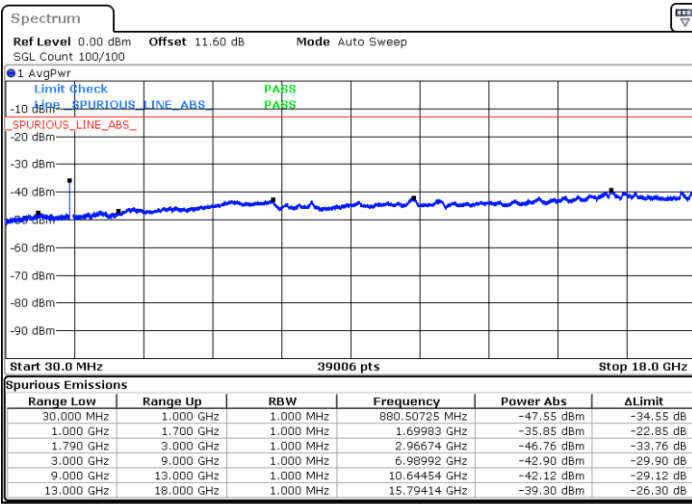

LTE Band 66C / 20MHz+5MHz

64QAM

Lowest Channel / 1RB0 and 1RB24

Lowest Channel / 1RB99 and 1RB0

Date: 9.OCT.2020 16:58:47

Date: 9.OCT.2020 16:54:29

Lowest Channel / FullIRB

N/A

Date: 9.OCT.2020 17:01:21

LTE Band 66C / 20MHz+5MHz

64QAM

Middle Channel / 1RB0 and 1RB24

Middle Channel / 1RB99 and 1RB0

Date: 9.OCT.2020 17:37:21

Date: 9.OCT.2020 17:41:39

Middle Channel / FullIRB

N/A

Date: 9.OCT.2020 17:34:46

LTE Band 66C / 20MHz+5MHz

64QAM

Highest Channel / 1RB0 and 1RB24

Highest Channel / 1RB99 and 1RB0

Date: 9.OCT.2020 17:19:57

Date: 9.OCT.2020 17:17:22