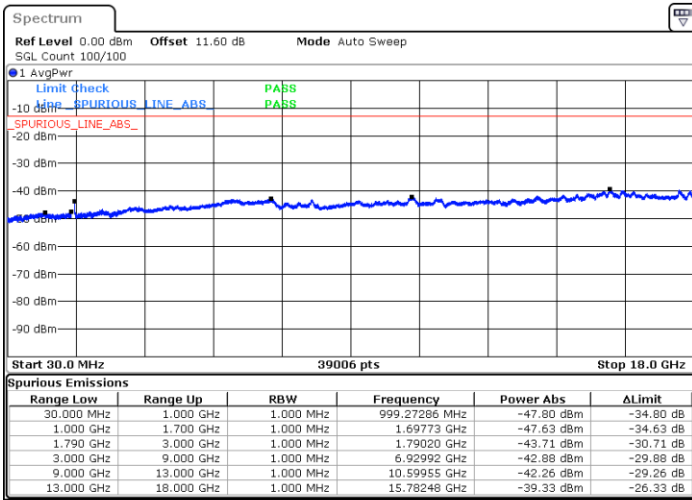

Date: 9.OCT.2020 12:11:09

Date: 9.OCT.2020 12:10:17

Highest Channel / FullIRB

N/A

Date: 9.OCT.2020 12:17:09

LTE Band 66C / 15MHz+10MHz

256QAM

Lowest Channel / 1RB0 and 1RB49

Lowest Channel / 1RB74 and 1RB0

Date: 9.OCT.2020 10:12:05

Date: 9.OCT.2020 10:06:04

Lowest Channel / FullIRB

N/A

Date: 9.OCT.2020 10:12:57

LTE Band 66C / 15MHz+10MHz

256QAM

Middle Channel / 1RB0 and 1RB49

Middle Channel / 1RB74 and 1RB0

Date: 9.OCT.2020 10:23:31

Date: 9.OCT.2020 10:29:32

Middle Channel / FullIRB

N/A

Date: 9.OCT.2020 10:22:39