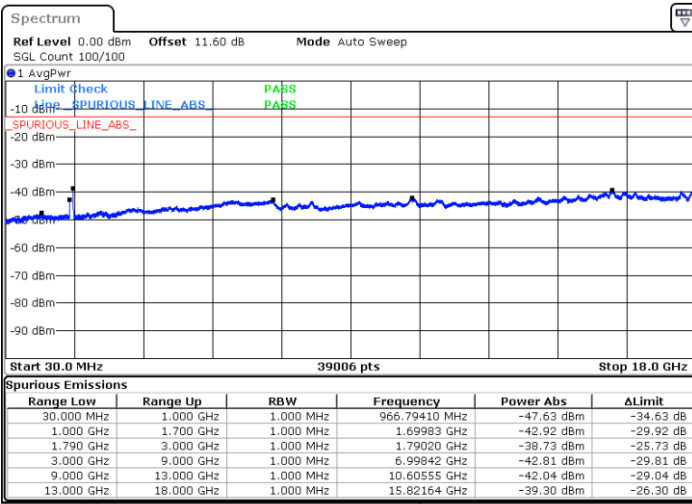

Lowest Channel / 1RB0 and 1RB74

Lowest Channel / 1RB99 and 1RB0

Date: 9.OCT.2020 15:56:07

Date: 9.OCT.2020 15:51:49

Lowest Channel / FullIRB

N/A

Date: 9.OCT.2020 15:58:41

LTE Band 66C / 20MHz+15MHz

64QAM

Middle Channel / 1RB0 and 1RB74

Middle Channel / 1RB99 and 1RB0

Date: 9.OCT.2020 16:09:09

Date: 9.OCT.2020 16:13:27

Middle Channel / FullIRB

N/A

Date: 9.OCT.2020 16:06:35

LTE Band 66C / 20MHz+15MHz

64QAM

Highest Channel / 1RB0 and 1RB74

Highest Channel / 1RB99 and 1RB0

Date: 9.OCT.2020 16:31:27

Date: 9.OCT.2020 16:28:53

Highest Channel / FullIRB

N/A

Date: 9.OCT.2020 16:35:45

LTE Band 66C / 20MHz+20MHz

64QAM

Lowest Channel / 1RB0 and 1RB99

Lowest Channel / 1RB99 and 1RB0

Date: 9.OCT.2020 18:49:49

Date: 9.OCT.2020 18:45:32

Lowest Channel / FullIRB