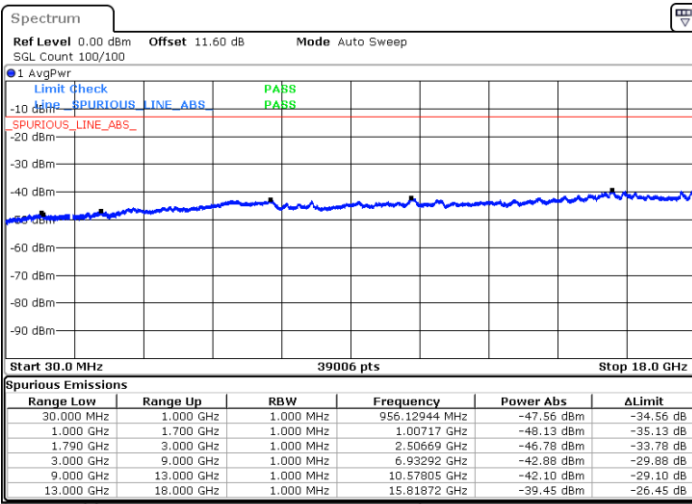

N/A

Date: 9.OCT.2020 18:54:33

LTE Band 66C / 20MHz+20MHz

64QAM

MiddleChannel / 1RB0 and 1RB99

Middle Channel / 1RB99 and 1RB0

Date: 9.OCT.2020 19:41:23

Date: 9.OCT.2020 19:45:40

Middle Channel / FullIRB

N/A

Date: 9.OCT.2020 19:38:48

LTE Band 66C / 20MHz+20MHz

64QAM

Highest Channel / 1RB0 and 1RB99

Highest Channel / 1RB99 and 1RB0

Date: 9.OCT.2020 19:27:14

Date: 9.OCT.2020 19:24:40

Highest Channel / FullIRB

N/A

Date: 9.OCT.2020 19:31:32

LTE Band 66C / 5MHz+20MHz

256QAM

Lowest Channel / 1RB0 and 1RB99

Lowest Channel / 1RB24 and 1RB0

Date: 9.OCT.2020 17:58:20

Date: 9.OCT.2020 17:52:19

Lowest Channel / FullIRB

N/A

Date: 9.OCT.2020 17:59:11

LTE Band 66C / 5MHz+20MHz

256QAM

Middle Channel / 1RB0 and 1RB99