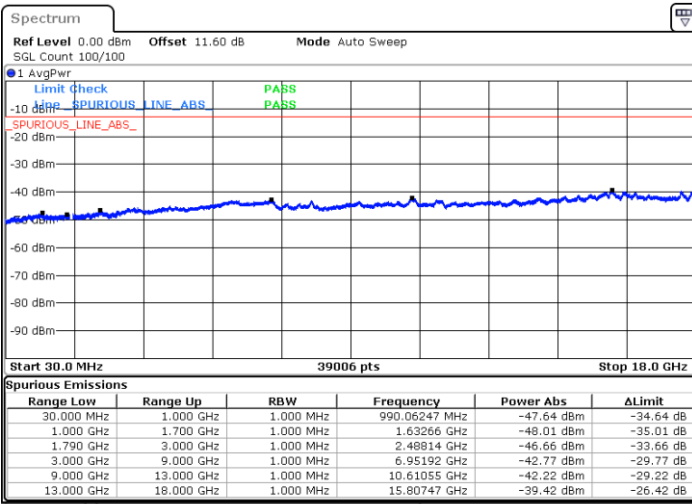

Date: 9.OCT.2020 12:54:06

Date: 9.OCT.2020 12:58:23

Middle Channel / FullIRB

N/A

Date: 9.OCT.2020 12:51:31

LTE Band 66C / 20MHz+10MHz

64QAM

Highest Channel / 1RB0 and 1RB49

Highest Channel / 1RB99 and 1RB0

Date: 9.OCT.2020 13:13:24

Date: 9.OCT.2020 13:10:49

Highest Channel / FullIRB

N/A

Date: 9.OCT.2020 13:17:42

LTE Band 66C / 20MHz+15MHz

64QAM

Lowest Channel / 1RB0 and 1RB74

Lowest Channel / 1RB99 and 1RB0

Date: 9.OCT.2020 15:56:07

Date: 9.OCT.2020 15:51:49

Lowest Channel / FullIRB

N/A

Date: 9.OCT.2020 15:58:41

LTE Band 66C / 20MHz+15MHz