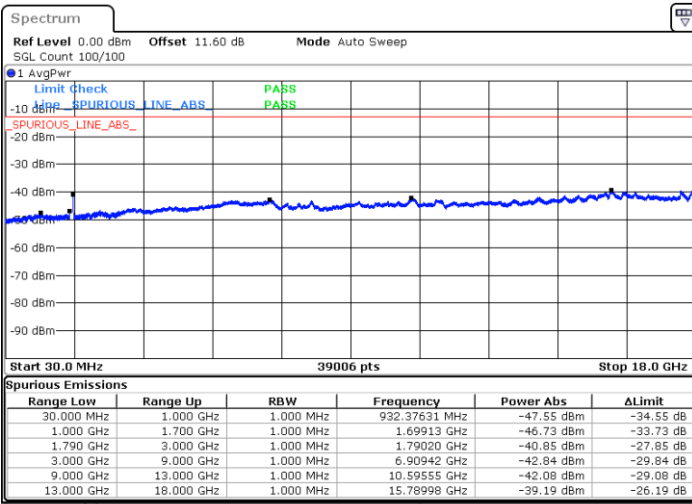

LTE Band 66C / 20MHz+5MHz

64QAM

Lowest Channel / 1RB0 and 1RB24

Lowest Channel / 1RB99 and 1RB0

Date: 9.OCT.2020 16:58:47

Date: 9.OCT.2020 16:54:29

Lowest Channel / FullIRB

N/A

Date: 9.OCT.2020 17:01:21

LTE Band 66C / 20MHz+5MHz

64QAM

Middle Channel / 1RB0 and 1RB24

Middle Channel / 1RB99 and 1RB0

Date: 9.OCT.2020 17:37:21

Date: 9.OCT.2020 17:41:39

Middle Channel / FullIRB

N/A

Date: 9.OCT.2020 17:34:46

LTE Band 66C / 20MHz+5MHz

64QAM

Highest Channel / 1RB0 and 1RB24

Highest Channel / 1RB99 and 1RB0

Date: 9.OCT.2020 17:19:57

Date: 9.OCT.2020 17:17:22

Highest Channel / FullIRB

N/A

Date: 9.OCT.2020 17:24:14

LTE Band 66C / 20MHz+10MHz

64QAM

Lowest Channel / 1RB0 and 1RB49

Lowest Channel / 1RB99 and 1RB0

Date: 9.OCT.2020 12:38:17