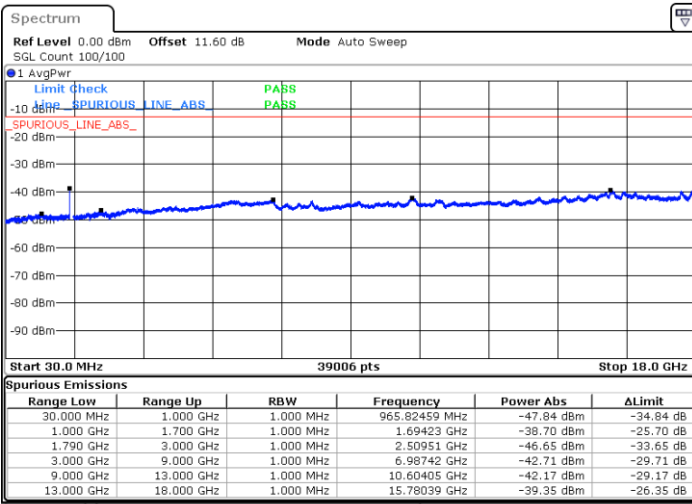

Lowest Channel / FullIRB

N/A

Date: 9.OCT.2020 13:58:24

LTE Band 66C / 15MHz+15MHz

64QAM

Middle Channel / 1RB0 and 1RB74

Middle Channel / 1RB74 and 1RB0

Date: 9.OCT.2020 14:09:02

Date: 9.OCT.2020 14:13:19

Middle Channel / FullIRB

N/A

Date: 9.OCT.2020 14:06:26

LTE Band 66C / 15MHz+15MHz

64QAM

Highest Channel / 1RB0 and 1RB74

Highest Channel / 1RB74 and 1RB0

Date: 9.OCT.2020 14:29:54

Date: 9.OCT.2020 14:27:20

Highest Channel / FullIRB

N/A

Date: 9.OCT.2020 14:34:12

LTE Band 66C / 15MHz+20MHz

64QAM

Lowest Channel / 1RB0 and 1RB99

Lowest Channel / 1RB74 and 1RB0

Date: 9.OCT.2020 15:02:09

Date: 9.OCT.2020 14:57:51

Lowest Channel / FullIRB

N/A

Date: 9.OCT.2020 15:04:43

LTE Band 66C / 15MHz+20MHz

64QAM