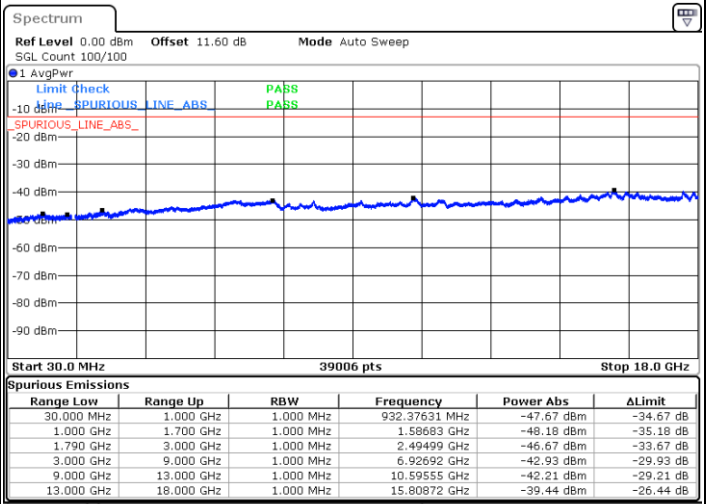

Date: 9.OCT.2020 12:34:00

Lowest Channel / FullIRB

N/A

Date: 9.OCT.2020 12:40:52

LTE Band 66C / 20MHz+10MHz

64QAM

Middle Channel / 1RB0 and 1RB49

Middle Channel / 1RB99 and 1RB0

Date: 9.OCT.2020 12:54:06

Date: 9.OCT.2020 12:58:23

Middle Channel / FullIRB

N/A

Date: 9.OCT.2020 12:51:31

LTE Band 66C / 20MHz+10MHz

64QAM

Highest Channel / 1RB0 and 1RB49

Highest Channel / 1RB99 and 1RB0

Date: 9.OCT.2020 13:13:24

Date: 9.OCT.2020 13:10:49

Highest Channel / FullIRB

N/A

Date: 9.OCT.2020 13:17:42

LTE Band 66C / 20MHz+15MHz

64QAM

Lowest Channel / 1RB0 and 1RB74

Lowest Channel / 1RB99 and 1RB0

Date: 9.OCT.2020 15:56:07

Date: 9.OCT.2020 15:51:49

Lowest Channel / FullIRB

N/A

Date: 9.OCT.2020 15:58:41

LTE Band 66C / 20MHz+15MHz