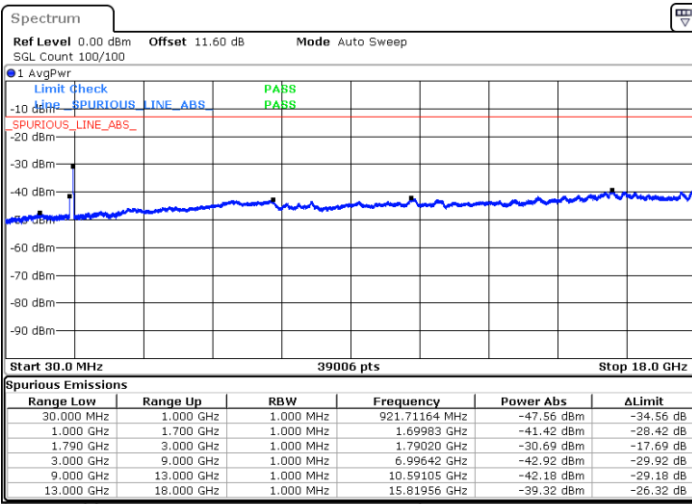

N/A

Date: 9.OCT.2020 18:54:33

LTE Band 66C / 20MHz+20MHz

64QAM

MiddleChannel / 1RB0 and 1RB99

Middle Channel / 1RB99 and 1RB0

Date: 9.OCT.2020 19:41:23

Date: 9.OCT.2020 19:45:40

Middle Channel / FullIRB

N/A

Date: 9.OCT.2020 19:38:48

LTE Band 66C / 20MHz+20MHz

64QAM

Highest Channel / 1RB0 and 1RB99

Highest Channel / 1RB99 and 1RB0

Date: 9.OCT.2020 19:27:14

Date: 9.OCT.2020 19:24:40

Highest Channel / FullIRB

N/A

Date: 9.OCT.2020 19:31:32

LTE Band 66C / 5MHz+20MHz

256QAM

Lowest Channel / 1RB0 and 1RB99

Lowest Channel / 1RB24 and 1RB0

Date: 9.OCT.2020 17:58:20

Date: 9.OCT.2020 17:52:19

Lowest Channel / FullIRB

N/A

Date: 9.OCT.2020 17:59:11

LTE Band 66C / 5MHz+20MHz

256QAM

Middle Channel / 1RB0 and 1RB99