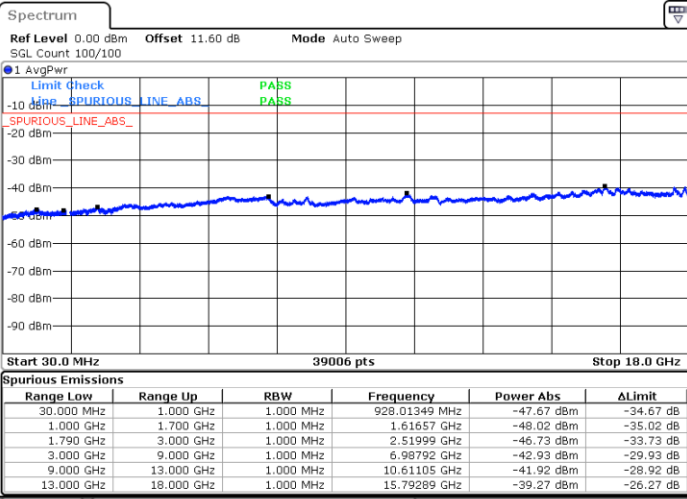

Date: 9.OCT.2020 11:54:43

Middle Channel / FullIRB

N/A

Date: 9.OCT.2020 11:47:51

LTE Band 66C / 10MHz+20MHz

256QAM

Highest Channel / 1RB0 and 1RB99

Highest Channel / 1RB49 and 1RB0

Date: 9.OCT.2020 12:11:09

Date: 9.OCT.2020 12:10:17

Highest Channel / FullIRB

N/A

Date: 9.OCT.2020 12:17:09

LTE Band 66C / 15MHz+10MHz

256QAM

Lowest Channel / 1RB0 and 1RB49

Lowest Channel / 1RB74 and 1RB0

Date: 9.OCT.2020 10:12:05

Date: 9.OCT.2020 10:06:04

Lowest Channel / FullIRB

N/A

Date: 9.OCT.2020 10:12:57

LTE Band 66C / 15MHz+10MHz

256QAM