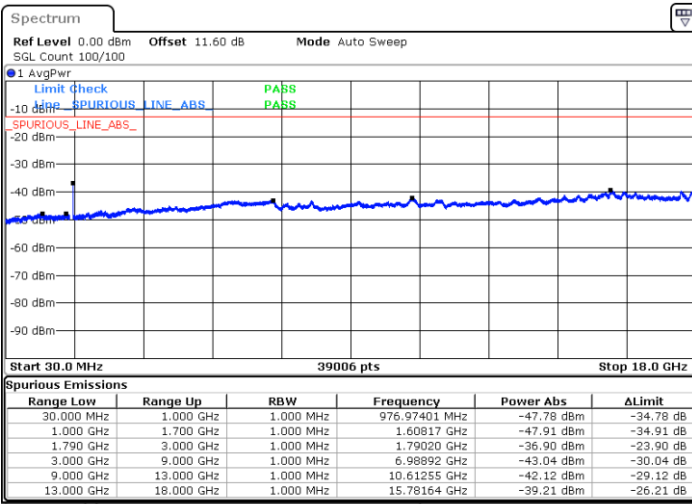

LTE Band 66C / 20MHz+15MHz

64QAM

Highest Channel / 1RB0 and 1RB74

Highest Channel / 1RB99 and 1RB0

Date: 9.OCT.2020 16:31:27

Date: 9.OCT.2020 16:28:53

Highest Channel / FullIRB

N/A

Date: 9.OCT.2020 16:35:45

LTE Band 66C / 20MHz+20MHz

64QAM

Lowest Channel / 1RB0 and 1RB99

Lowest Channel / 1RB99 and 1RB0

Date: 9.OCT.2020 18:49:49

Date: 9.OCT.2020 18:45:32

Lowest Channel / FullIRB

N/A

Date: 9.OCT.2020 18:54:33

LTE Band 66C / 20MHz+20MHz

64QAM

MiddleChannel / 1RB0 and 1RB99

Middle Channel / 1RB99 and 1RB0

Date: 9.OCT.2020 19:41:23

Date: 9.OCT.2020 19:45:40

Middle Channel / FullIRB

N/A

Date: 9.OCT.2020 19:38:48

LTE Band 66C / 20MHz+20MHz

64QAM

Highest Channel / 1RB0 and 1RB99

Highest Channel / 1RB99 and 1RB0

Date: 9.OCT.2020 19:27:14