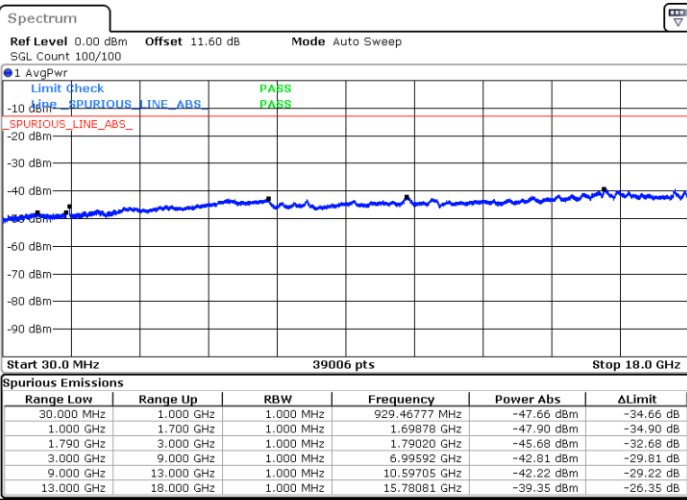

Date: 9.OCT.2020 19:24:40

Highest Channel / FullIRB

N/A

Date: 9.OCT.2020 19:31:32

LTE Band 66C / 5MHz+20MHz

256QAM

Lowest Channel / 1RB0 and 1RB99

Lowest Channel / 1RB24 and 1RB0

Date: 9.OCT.2020 17:58:20

Date: 9.OCT.2020 17:52:19

Lowest Channel / FullIRB

N/A

Date: 9.OCT.2020 17:59:11

LTE Band 66C / 5MHz+20MHz

256QAM

Middle Channel / 1RB0 and 1RB99

Middle Channel / 1RB24 and 1RB0

Date: 9.OCT.2020 18:09:38

Date: 9.OCT.2020 18:15:39

Middle Channel / FullIRB

N/A

Date: 9.OCT.2020 18:08:47

LTE Band 66C / 5MHz+20MHz

256QAM

Highest Channel / 1RB0 and 1RB99

Highest Channel / 1RB24 and 1RB0

Date: 9.OCT.2020 18:28:54

Date: 9.OCT.2020 18:28:02

Highest Channel / FullIRB

N/A

Date: 9.OCT.2020 18:34:54

LTE Band 66C / 10MHz+15MHz