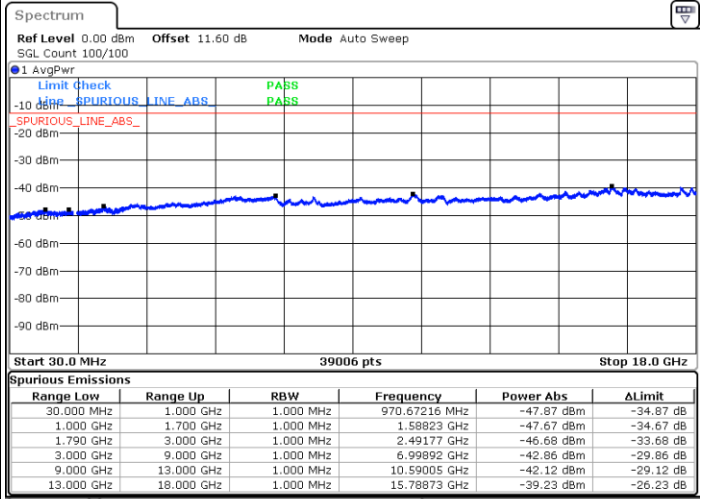

Lowest Channel / FullIRB

N/A

Date: 9.OCT.2020 11:36:24

LTE Band 66C / 10MHz+20MHz

256QAM

Middle Channel / 1RB0 and 1RB99

Middle Channel / 1RB49 and 1RB0

Date: 9.OCT.2020 11:48:42

Date: 9.OCT.2020 11:54:43

Middle Channel / FullIRB

N/A

Date: 9.OCT.2020 11:47:51

LTE Band 66C / 10MHz+20MHz

256QAM

Highest Channel / 1RB0 and 1RB99

Highest Channel / 1RB49 and 1RB0

Date: 9.OCT.2020 12:11:09

Date: 9.OCT.2020 12:10:17

Highest Channel / FullIRB

N/A

Date: 9.OCT.2020 12:17:09

LTE Band 66C / 15MHz+10MHz

256QAM

Lowest Channel / 1RB0 and 1RB49

Lowest Channel / 1RB74 and 1RB0

Date: 9.OCT.2020 10:12:05

Date: 9.OCT.2020 10:06:04

Lowest Channel / FullIRB

N/A

Date: 9.OCT.2020 10:12:57

LTE Band 66C / 15MHz+10MHz

256QAM