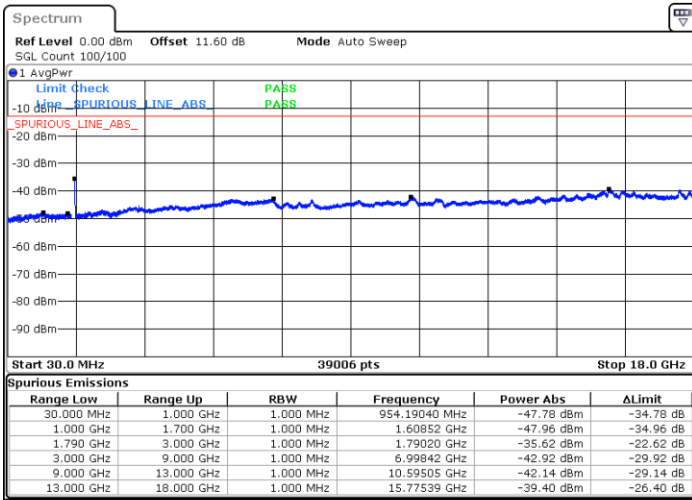

LTE Band 66C / 10MHz+15MHz

256QAM

MiddleChannel / 1RB0 and 1RB74

Middle Channel / 1RB49 and 1RB0

Date: 9.OCT.2020 09:47:57

Date: 9.OCT.2020 09:53:58

Middle Channel / FullIRB

N/A

Date: 9.OCT.2020 09:47:06

LTE Band 66C / 10MHz+15MHz

256QAM

Highest Channel / 1RB0 and 1RB74

Highest Channel / 1RB49 and 1RB0

Date: 9.OCT.2020 09:33:39

Date: 9.OCT.2020 09:32:48

Highest Channel / FullIRB

N/A

Date: 9.OCT.2020 09:39:39

LTE Band 66C / 10MHz+20MHz

256QAM

Lowest Channel / 1RB0 and 1RB99

Lowest Channel / 1RB49 and 1RB0

Date: 9.OCT.2020 11:35:33

Date: 9.OCT.2020 11:58:03