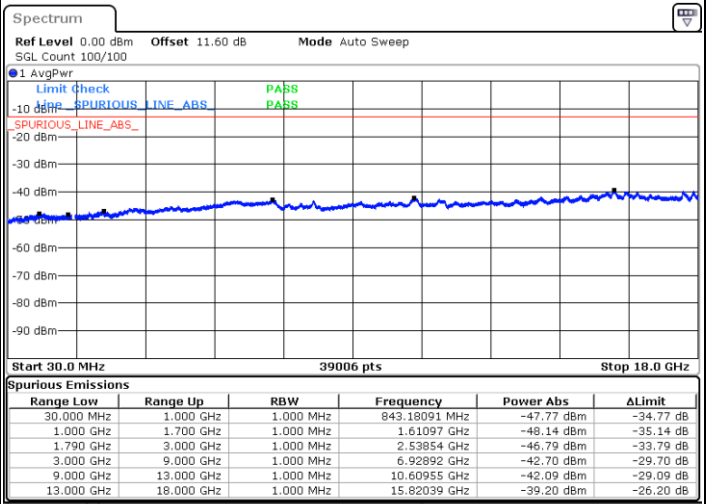

Lowest Channel / FullIRB

N/A

Date: 9.OCT.2020 13:58:24

LTE Band 66C / 15MHz+15MHz

64QAM

Middle Channel / 1RB0 and 1RB74

Middle Channel / 1RB74 and 1RB0

Date: 9.OCT.2020 14:09:02

Date: 9.OCT.2020 14:13:19

Middle Channel / FullIRB

N/A

Date: 9.OCT.2020 14:06:26

LTE Band 66C / 15MHz+15MHz

64QAM

Highest Channel / 1RB0 and 1RB74

Highest Channel / 1RB74 and 1RB0

Date: 9.OCT.2020 14:29:54

Date: 9.OCT.2020 14:27:20

Highest Channel / FullIRB

N/A

Date: 9.OCT.2020 14:34:12

LTE Band 66C / 15MHz+20MHz

64QAM

Lowest Channel / 1RB0 and 1RB99

Lowest Channel / 1RB74 and 1RB0

Date: 9.OCT.2020 15:02:09

Date: 9.OCT.2020 14:57:51

Lowest Channel / FullIRB

N/A

Date: 9.OCT.2020 15:04:43

LTE Band 66C / 15MHz+20MHz

64QAM