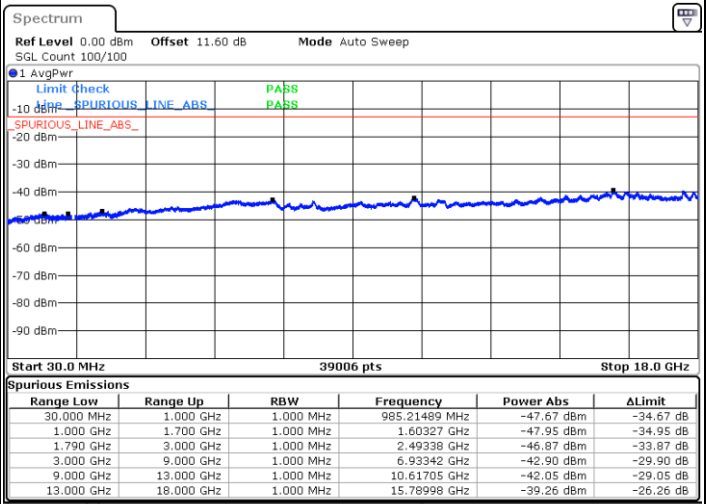

Date: 9.OCT.2020 17:01:21

LTE Band 66C / 20MHz+5MHz

64QAM

Middle Channel / 1RB0 and 1RB24

Middle Channel / 1RB99 and 1RB0

Date: 9.OCT.2020 17:37:21

Date: 9.OCT.2020 17:41:39

Middle Channel / FullIRB

N/A

Date: 9.OCT.2020 17:34:46

LTE Band 66C / 20MHz+5MHz

64QAM

Highest Channel / 1RB0 and 1RB24

Highest Channel / 1RB99 and 1RB0

Date: 9.OCT.2020 17:19:57

Date: 9.OCT.2020 17:17:22

Highest Channel / FullIRB

N/A

Date: 9.OCT.2020 17:24:14

LTE Band 66C / 20MHz+10MHz

64QAM

Lowest Channel / 1RB0 and 1RB49

Lowest Channel / 1RB99 and 1RB0

Date: 9.OCT.2020 12:38:17

Date: 9.OCT.2020 12:34:00

Lowest Channel / FullIRB

N/A

Date: 9.OCT.2020 12:40:52

LTE Band 66C / 20MHz+10MHz

64QAM

Middle Channel / 1RB0 and 1RB49

Middle Channel / 1RB99 and 1RB0