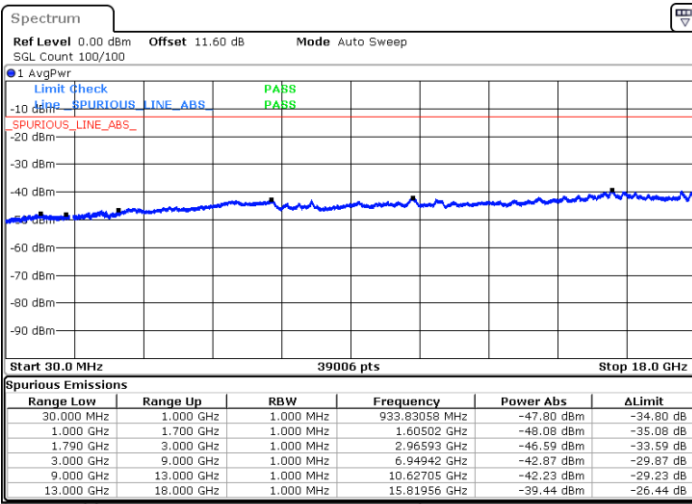

Lowest Channel / 1RB0 and 1RB74

Lowest Channel / 1RB99 and 1RB0

Date: 9.OCT.2020 15:56:07

Date: 9.OCT.2020 15:51:49

Lowest Channel / FullIRB

N/A

Date: 9.OCT.2020 15:58:41

LTE Band 66C / 20MHz+15MHz

64QAM

Middle Channel / 1RB0 and 1RB74

Middle Channel / 1RB99 and 1RB0

Date: 9.OCT.2020 16:09:09

Date: 9.OCT.2020 16:13:27

Middle Channel / FullIRB

N/A

Date: 9.OCT.2020 16:06:35

LTE Band 66C / 20MHz+15MHz

64QAM

Highest Channel / 1RB0 and 1RB74

Highest Channel / 1RB99 and 1RB0

Date: 9.OCT.2020 16:31:27

Date: 9.OCT.2020 16:28:53

Highest Channel / FullIRB

N/A

Date: 9.OCT.2020 16:35:45

LTE Band 66C / 20MHz+20MHz

64QAM

Lowest Channel / 1RB0 and 1RB99

Lowest Channel / 1RB99 and 1RB0

Date: 9.OCT.2020 18:49:49

Date: 9.OCT.2020 18:45:32

Lowest Channel / FullIRB