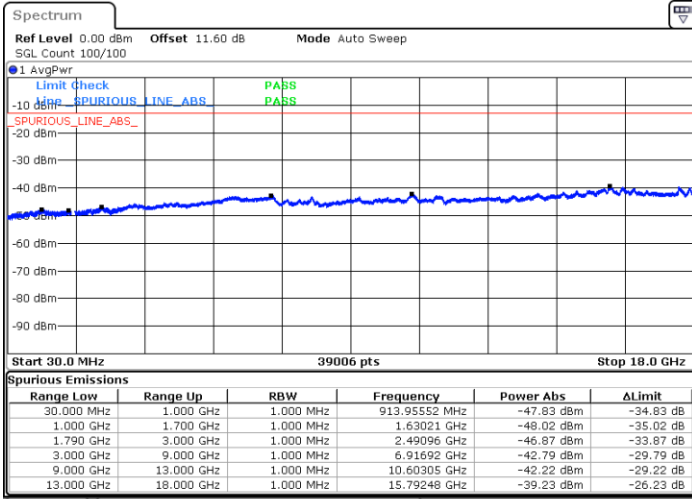

Middle Channel / FullIRB

N/A

Date: 9.OCT.2020 19:38:48

LTE Band 66C / 20MHz+20MHz

64QAM

Highest Channel / 1RB0 and 1RB99

Highest Channel / 1RB99 and 1RB0

Date: 9.OCT.2020 19:27:14

Date: 9.OCT.2020 19:24:40

Highest Channel / FullIRB

N/A

Date: 9.OCT.2020 19:31:32

LTE Band 66C / 5MHz+20MHz

256QAM

Lowest Channel / 1RB0 and 1RB99

Lowest Channel / 1RB24 and 1RB0

Date: 9.OCT.2020 17:58:20

Date: 9.OCT.2020 17:52:19

Lowest Channel / FullIRB

N/A

Date: 9.OCT.2020 17:59:11

LTE Band 66C / 5MHz+20MHz

256QAM

Middle Channel / 1RB0 and 1RB99