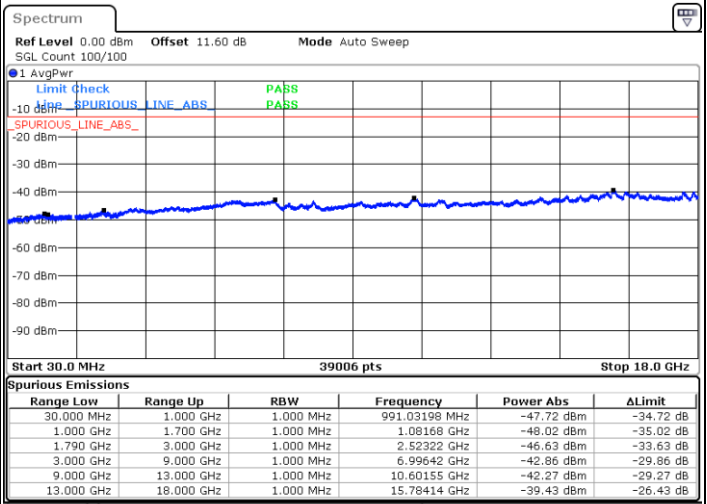

LTE Band 66C / 15MHz+10MHz

64QAM

Middle Channel / 1RB0 and 1RB49

Middle Channel / 1RB74 and 1RB0

Date: 9.OCT.2020 10:24:23

Date: 9.OCT.2020 10:28:40

Middle Channel / FullIRB

N/A

Date: 9.OCT.2020 10:21:48

LTE Band 66C / 15MHz+10MHz

64QAM

Highest Channel / 1RB0 and 1RB49

Highest Channel / 1RB74 and 1RB0

Date: 9.OCT.2020 10:43:32

Date: 9.OCT.2020 10:40:58

Highest Channel / FullIRB

N/A

Date: 9.OCT.2020 10:47:50

LTE Band 66C / 15MHz+15MHz

64QAM

Lowest Channel / 1RB0 and 1RB74

Lowest Channel / 1RB74 and 1RB0

Date: 9.OCT.2020 13:55:49

Date: 9.OCT.2020 13:51:32

Lowest Channel / FullIRB

N/A

Date: 9.OCT.2020 13:58:24

LTE Band 66C / 15MHz+15MHz

64QAM

Middle Channel / 1RB0 and 1RB74

Middle Channel / 1RB74 and 1RB0

Date: 9.OCT.2020 14:09:02