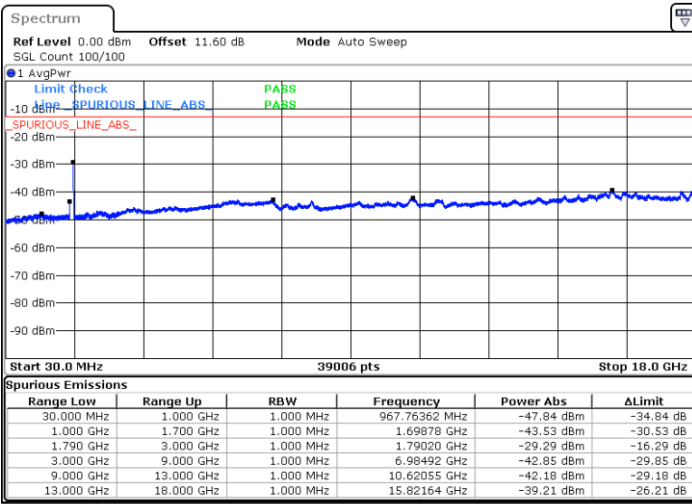

Date: 9.OCT.2020 12:54:06

Date: 9.OCT.2020 12:58:23

Middle Channel / FullIRB

N/A

Date: 9.OCT.2020 12:51:31

LTE Band 66C / 20MHz+10MHz

64QAM

Highest Channel / 1RB0 and 1RB49

Highest Channel / 1RB99 and 1RB0

Date: 9.OCT.2020 13:13:24

Date: 9.OCT.2020 13:10:49

Highest Channel / FullIRB

N/A

Date: 9.OCT.2020 13:17:42

LTE Band 66C / 20MHz+15MHz

64QAM

Lowest Channel / 1RB0 and 1RB74

Lowest Channel / 1RB99 and 1RB0

Date: 9.OCT.2020 15:56:07

Date: 9.OCT.2020 15:51:49

Lowest Channel / FullIRB

N/A

Date: 9.OCT.2020 15:58:41

LTE Band 66C / 20MHz+15MHz