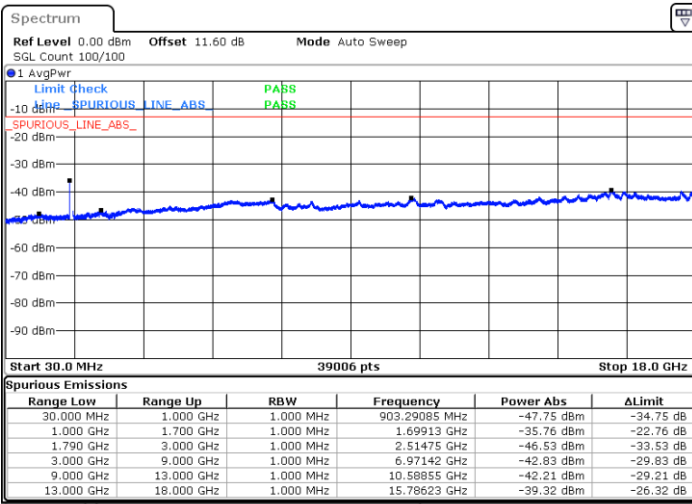

N/A

Date: 9.OCT.2020 17:34:46

LTE Band 66C / 20MHz+5MHz

64QAM

Highest Channel / 1RB0 and 1RB24

Highest Channel / 1RB99 and 1RB0

Date: 9.OCT.2020 17:19:57

Date: 9.OCT.2020 17:17:22

Highest Channel / FullIRB

N/A

Date: 9.OCT.2020 17:24:14

LTE Band 66C / 20MHz+10MHz

64QAM

Lowest Channel / 1RB0 and 1RB49

Lowest Channel / 1RB99 and 1RB0

Date: 9.OCT.2020 12:38:17

Date: 9.OCT.2020 12:34:00

Lowest Channel / FullIRB

N/A

Date: 9.OCT.2020 12:40:52

LTE Band 66C / 20MHz+10MHz

64QAM

Middle Channel / 1RB0 and 1RB49

Middle Channel / 1RB99 and 1RB0

Date: 9.OCT.2020 12:54:06

Date: 9.OCT.2020 12:58:23

Middle Channel / FullIRB

N/A

Date: 9.OCT.2020 12:51:31

LTE Band 66C / 20MHz+10MHz

64QAM

Highest Channel / 1RB0 and 1RB49