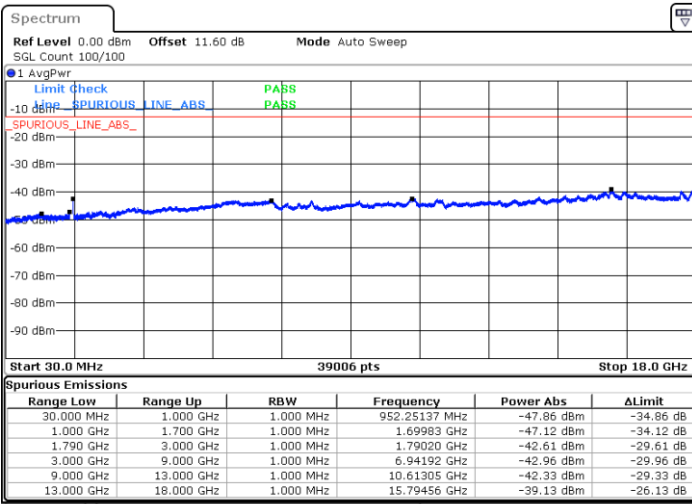

LTE Band 66C / 15MHz+10MHz

64QAM

Middle Channel / 1RB0 and 1RB49

Middle Channel / 1RB74 and 1RB0

Date: 9.OCT.2020 10:24:23

Date: 9.OCT.2020 10:28:40

Middle Channel / FullIRB

N/A

Date: 9.OCT.2020 10:21:48

LTE Band 66C / 15MHz+10MHz

64QAM

Highest Channel / 1RB0 and 1RB49

Highest Channel / 1RB74 and 1RB0

Date: 9.OCT.2020 10:43:32

Date: 9.OCT.2020 10:40:58

Highest Channel / FullIRB

N/A

Date: 9.OCT.2020 10:47:50

LTE Band 66C / 15MHz+15MHz

64QAM

Lowest Channel / 1RB0 and 1RB74

Lowest Channel / 1RB74 and 1RB0

Date: 9.OCT.2020 13:55:49

Date: 9.OCT.2020 13:51:32