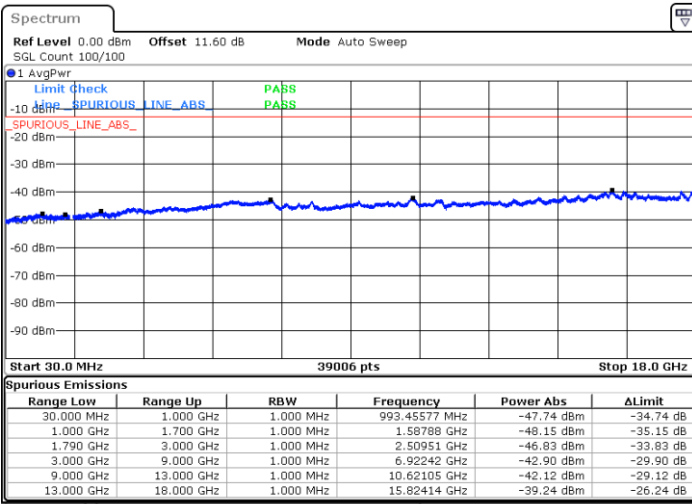

Middle Channel / 1RB0 and 1RB99

Middle Channel / 1RB74 and 1RB0

Date: 9.OCT.2020 15:15:12

Date: 9.OCT.2020 15:19:29

Middle Channel / FullIRB

N/A

Date: 9.OCT.2020 15:12:37

LTE Band 66C / 15MHz+20MHz

64QAM

Highest Channel / 1RB0 and 1RB99

Highest Channel / 1RB74 and 1RB0

Date: 9.OCT.2020 15:34:31

Date: 9.OCT.2020 15:31:57

Highest Channel / FullIRB

N/A

Date: 9.OCT.2020 15:38:49

LTE Band 66C / 20MHz+5MHz

64QAM

Lowest Channel / 1RB0 and 1RB24

Lowest Channel / 1RB99 and 1RB0

Date: 9.OCT.2020 16:58:47

Date: 9.OCT.2020 16:54:29

Lowest Channel / FullIRB

N/A