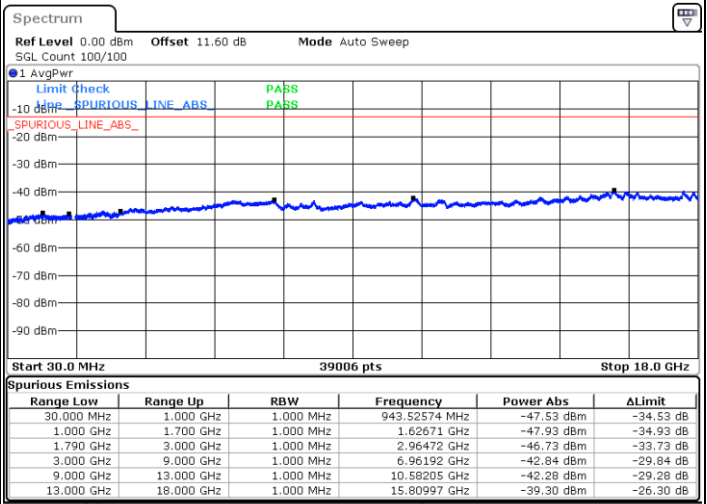

Highest Channel / FullIRB

N/A

Date: 9.OCT.2020 17:24:14

LTE Band 66C / 20MHz+10MHz

64QAM

Lowest Channel / 1RB0 and 1RB49

Lowest Channel / 1RB99 and 1RB0

Date: 9.OCT.2020 12:38:17

Date: 9.OCT.2020 12:34:00

Lowest Channel / FullIRB

N/A

Date: 9.OCT.2020 12:40:52

LTE Band 66C / 20MHz+10MHz

64QAM

Middle Channel / 1RB0 and 1RB49

Middle Channel / 1RB99 and 1RB0

Date: 9.OCT.2020 12:54:06

Date: 9.OCT.2020 12:58:23

Middle Channel / FullIRB

N/A

Date: 9.OCT.2020 12:51:31

LTE Band 66C / 20MHz+10MHz

64QAM

Highest Channel / 1RB0 and 1RB49

Highest Channel / 1RB99 and 1RB0

Date: 9.OCT.2020 13:13:24

Date: 9.OCT.2020 13:10:49

Highest Channel / FullIRB

N/A

Date: 9.OCT.2020 13:17:42

LTE Band 66C / 20MHz+15MHz

64QAM