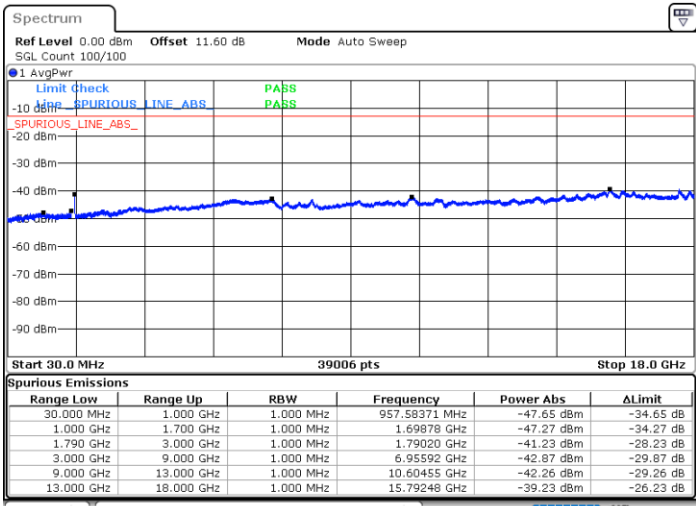

N/A

Date: 9.OCT.2020 09:39:39

LTE Band 66C / 10MHz+20MHz

256QAM

Lowest Channel / 1RB0 and 1RB99

Lowest Channel / 1RB49 and 1RB0

Date: 9.OCT.2020 11:35:33

Date: 9.OCT.2020 11:58:03

Lowest Channel / FullIRB

N/A

Date: 9.OCT.2020 11:36:24

LTE Band 66C / 10MHz+20MHz

256QAM

Middle Channel / 1RB0 and 1RB99

Middle Channel / 1RB49 and 1RB0

Date: 9.OCT.2020 11:48:42

Date: 9.OCT.2020 11:54:43

Middle Channel / FullIRB

N/A

Date: 9.OCT.2020 11:47:51

LTE Band 66C / 10MHz+20MHz

256QAM

Highest Channel / 1RB0 and 1RB99

Highest Channel / 1RB49 and 1RB0

Date: 9.OCT.2020 12:11:09

Date: 9.OCT.2020 12:10:17

Highest Channel / FullIRB

N/A

Date: 9.OCT.2020 12:17:09

LTE Band 66C / 15MHz+10MHz

256QAM

Lowest Channel / 1RB0 and 1RB49