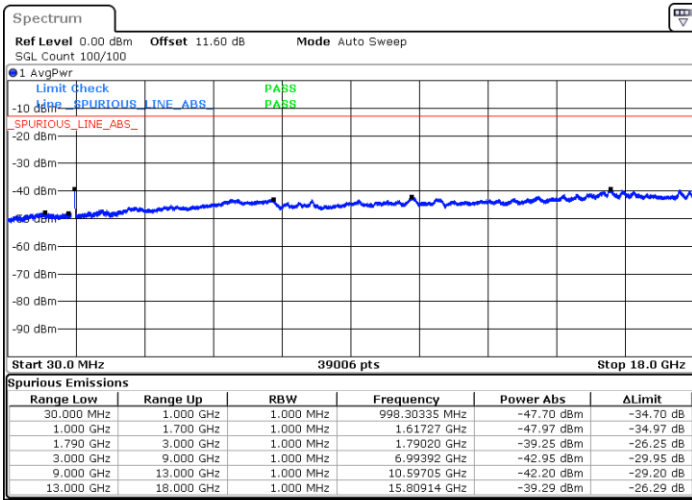

Middle Channel / 1RB24 and 1RB0

Date: 9.OCT.2020 18:09:38

Date: 9.OCT.2020 18:15:39

Middle Channel / FullIRB

N/A

Date: 9.OCT.2020 18:08:47

LTE Band 66C / 5MHz+20MHz

256QAM

Highest Channel / 1RB0 and 1RB99

Highest Channel / 1RB24 and 1RB0

Date: 9.OCT.2020 18:28:54

Date: 9.OCT.2020 18:28:02

Highest Channel / FullIRB

N/A

Date: 9.OCT.2020 18:34:54

LTE Band 66C / 10MHz+15MHz

256QAM

Lowest Channel / 1RB0 and 1RB74

Lowest Channel / 1RB49 and 1RB0

Date: 9.OCT.2020 09:16:10

Date: 8.OCT.2020 15:00:40

Lowest Channel / FullIRB

N/A

Date: 9.OCT.2020 09:17:01