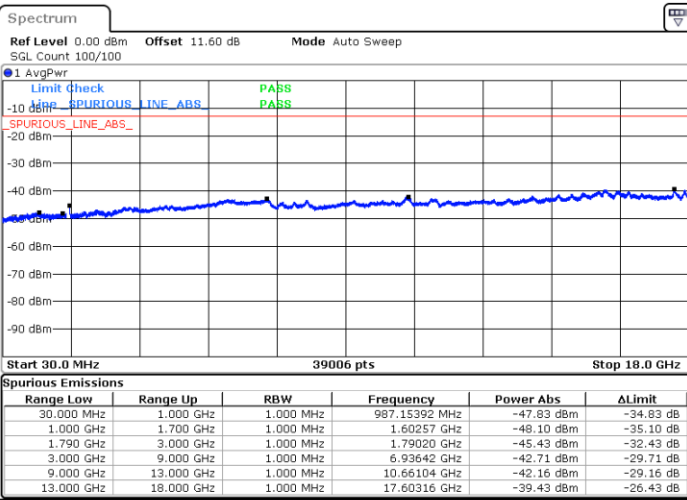

Highest Channel / 1RB0 and 1RB99

Highest Channel / 1RB24 and 1RB0

Date: 9.OCT.2020 18:28:54

Date: 9.OCT.2020 18:28:02

Highest Channel / FullIRB

N/A

Date: 9.OCT.2020 18:34:54

LTE Band 66C / 10MHz+15MHz

256QAM

Lowest Channel / 1RB0 and 1RB74

Lowest Channel / 1RB49 and 1RB0

Date: 9.OCT.2020 09:16:10

Date: 8.OCT.2020 15:00:40

Lowest Channel / FullIRB

N/A

Date: 9.OCT.2020 09:17:01

LTE Band 66C / 10MHz+15MHz

256QAM

MiddleChannel / 1RB0 and 1RB74

Middle Channel / 1RB49 and 1RB0

Date: 9.OCT.2020 09:47:57

Date: 9.OCT.2020 09:53:58

Middle Channel / FullIRB

N/A

Date: 9.OCT.2020 09:47:06

LTE Band 66C / 10MHz+15MHz

256QAM

Highest Channel / 1RB0 and 1RB74

Highest Channel / 1RB49 and 1RB0

Date: 9.OCT.2020 09:33:39

Date: 9.OCT.2020 09:32:48

Highest Channel / FullIRB