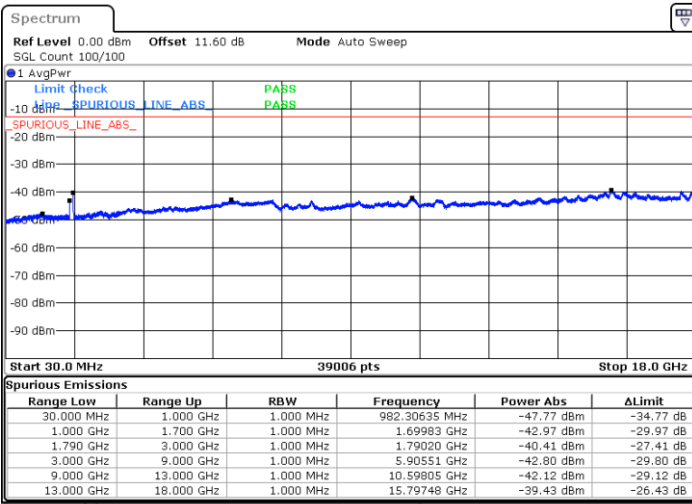

Lowest Channel / 1RB74 and 1RB0

Date: 9.OCT.2020 15:02:09

Date: 9.OCT.2020 14:57:51

Lowest Channel / FullIRB

N/A

Date: 9.OCT.2020 15:04:43

LTE Band 66C / 15MHz+20MHz

64QAM

Middle Channel / 1RB0 and 1RB99

Middle Channel / 1RB74 and 1RB0

Date: 9.OCT.2020 15:15:12

Date: 9.OCT.2020 15:19:29

Middle Channel / FullIRB

N/A

Date: 9.OCT.2020 15:12:37

LTE Band 66C / 15MHz+20MHz

64QAM

Highest Channel / 1RB0 and 1RB99

Highest Channel / 1RB74 and 1RB0

Date: 9.OCT.2020 15:34:31

Date: 9.OCT.2020 15:31:57

Highest Channel / FullIRB

N/A

Date: 9.OCT.2020 15:38:49

LTE Band 66C / 20MHz+5MHz

64QAM

Lowest Channel / 1RB0 and 1RB24

Lowest Channel / 1RB99 and 1RB0

Date: 9.OCT.2020 16:58:47

Date: 9.OCT.2020 16:54:29

Lowest Channel / FullIRB

N/A