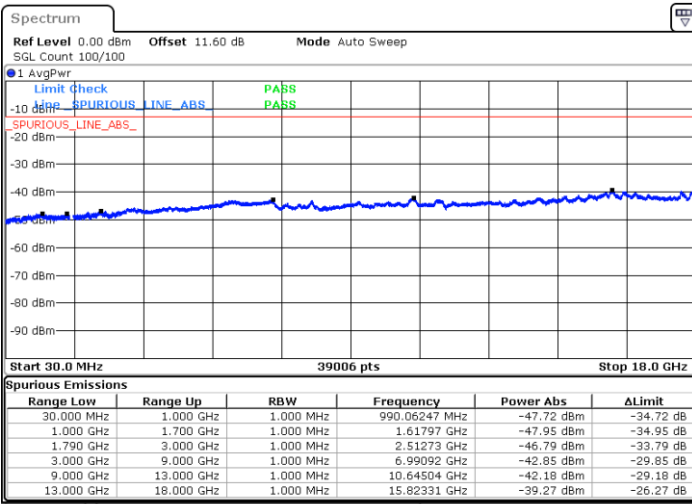

Date: 9.OCT.2020 17:01:21

LTE Band 66C / 20MHz+5MHz

64QAM

Middle Channel / 1RB0 and 1RB24

Middle Channel / 1RB99 and 1RB0

Date: 9.OCT.2020 17:37:21

Date: 9.OCT.2020 17:41:39

Middle Channel / FullIRB

N/A

Date: 9.OCT.2020 17:34:46

LTE Band 66C / 20MHz+5MHz

64QAM

Highest Channel / 1RB0 and 1RB24

Highest Channel / 1RB99 and 1RB0

Date: 9.OCT.2020 17:19:57

Date: 9.OCT.2020 17:17:22

Highest Channel / FullIRB

N/A

Date: 9.OCT.2020 17:24:14

LTE Band 66C / 20MHz+10MHz

64QAM

Lowest Channel / 1RB0 and 1RB49

Lowest Channel / 1RB99 and 1RB0

Date: 9.OCT.2020 12:38:17

Date: 9.OCT.2020 12:34:00

Lowest Channel / FullIRB

N/A

Date: 9.OCT.2020 12:40:52

LTE Band 66C / 20MHz+10MHz

64QAM

Middle Channel / 1RB0 and 1RB49

Middle Channel / 1RB99 and 1RB0