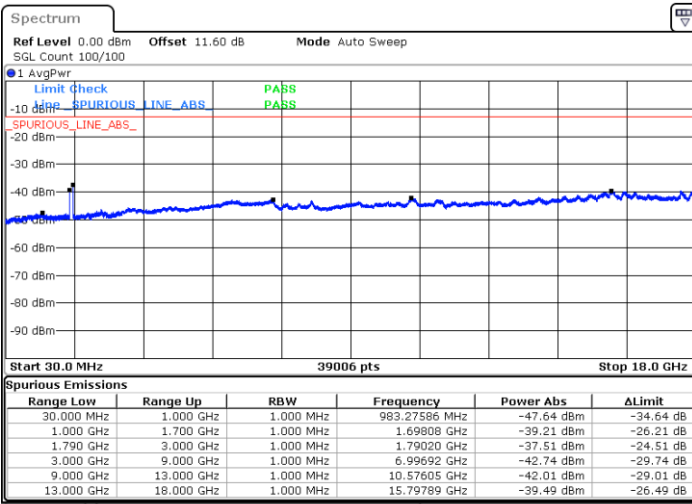

LTE Band 66C / 20MHz+5MHz

64QAM

Lowest Channel / 1RB0 and 1RB24

Lowest Channel / 1RB99 and 1RB0

Date: 9.OCT.2020 16:58:47

Date: 9.OCT.2020 16:54:29

Lowest Channel / FullIRB

N/A

Date: 9.OCT.2020 17:01:21

LTE Band 66C / 20MHz+5MHz

64QAM

Middle Channel / 1RB0 and 1RB24

Middle Channel / 1RB99 and 1RB0

Date: 9.OCT.2020 17:37:21

Date: 9.OCT.2020 17:41:39

Middle Channel / FullIRB

N/A

Date: 9.OCT.2020 17:34:46

LTE Band 66C / 20MHz+5MHz

64QAM

Highest Channel / 1RB0 and 1RB24

Highest Channel / 1RB99 and 1RB0

Date: 9.OCT.2020 17:19:57

Date: 9.OCT.2020 17:17:22

Highest Channel / FullIRB

N/A

Date: 9.OCT.2020 17:24:14

LTE Band 66C / 20MHz+10MHz

64QAM

Lowest Channel / 1RB0 and 1RB49

Lowest Channel / 1RB99 and 1RB0

Date: 9.OCT.2020 12:38:17