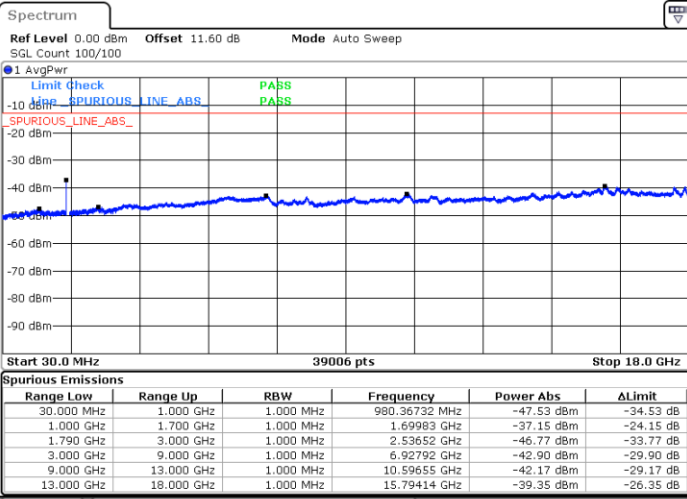

Date: 9.OCT.2020 11:54:43

Middle Channel / FullIRB

N/A

Date: 9.OCT.2020 11:47:51

LTE Band 66C / 10MHz+20MHz

256QAM

Highest Channel / 1RB0 and 1RB99

Highest Channel / 1RB49 and 1RB0

Date: 9.OCT.2020 12:11:09

Date: 9.OCT.2020 12:10:17

Highest Channel / FullIRB

N/A

Date: 9.OCT.2020 12:17:09

LTE Band 66C / 15MHz+10MHz

256QAM

Lowest Channel / 1RB0 and 1RB49

Lowest Channel / 1RB74 and 1RB0

Date: 9.OCT.2020 10:12:05

Date: 9.OCT.2020 10:06:04

Lowest Channel / FullIRB

N/A

Date: 9.OCT.2020 10:12:57

LTE Band 66C / 15MHz+10MHz

256QAM