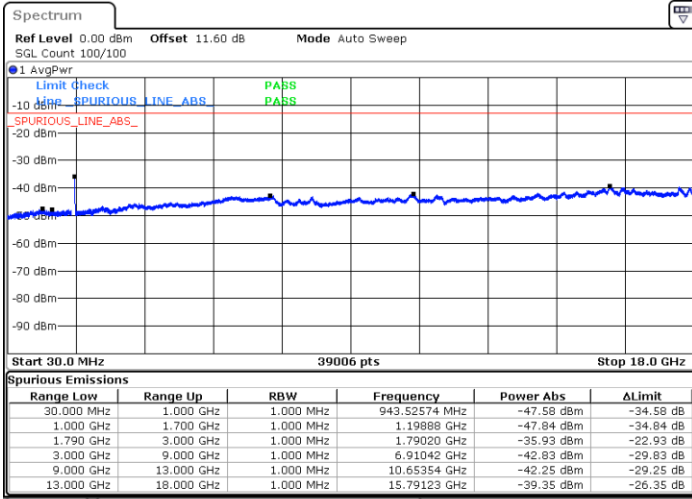

Lowest Channel / FullIRB

N/A

Date: 9.OCT.2020 11:36:24

LTE Band 66C / 10MHz+20MHz

256QAM

Middle Channel / 1RB0 and 1RB99

Middle Channel / 1RB49 and 1RB0

Date: 9.OCT.2020 11:48:42

Date: 9.OCT.2020 11:54:43

Middle Channel / FullIRB

N/A

Date: 9.OCT.2020 11:47:51

LTE Band 66C / 10MHz+20MHz

256QAM

Highest Channel / 1RB0 and 1RB99

Highest Channel / 1RB49 and 1RB0

Date: 9.OCT.2020 12:11:09

Date: 9.OCT.2020 12:10:17

Highest Channel / FullIRB

N/A

Date: 9.OCT.2020 12:17:09

LTE Band 66C / 15MHz+10MHz

256QAM

Lowest Channel / 1RB0 and 1RB49

Lowest Channel / 1RB74 and 1RB0

Date: 9.OCT.2020 10:12:05

Date: 9.OCT.2020 10:06:04

Lowest Channel / FullIRB

N/A

Date: 9.OCT.2020 10:12:57

LTE Band 66C / 15MHz+10MHz

256QAM