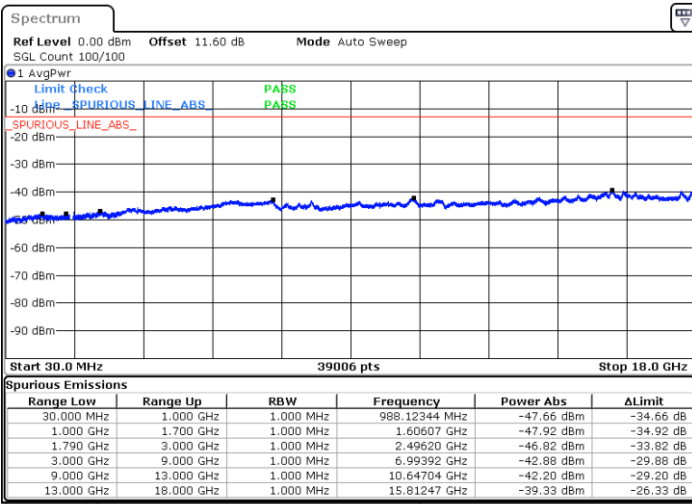

N/A

Date: 9.OCT.2020 17:34:46

LTE Band 66C / 20MHz+5MHz

64QAM

Highest Channel / 1RB0 and 1RB24

Highest Channel / 1RB99 and 1RB0

Date: 9.OCT.2020 17:19:57

Date: 9.OCT.2020 17:17:22

Highest Channel / FullIRB

N/A

Date: 9.OCT.2020 17:24:14

LTE Band 66C / 20MHz+10MHz

64QAM

Lowest Channel / 1RB0 and 1RB49

Lowest Channel / 1RB99 and 1RB0

Date: 9.OCT.2020 12:38:17

Date: 9.OCT.2020 12:34:00

Lowest Channel / FullIRB

N/A

Date: 9.OCT.2020 12:40:52

LTE Band 66C / 20MHz+10MHz

64QAM

Middle Channel / 1RB0 and 1RB49

Middle Channel / 1RB99 and 1RB0

Date: 9.OCT.2020 12:54:06

Date: 9.OCT.2020 12:58:23

Middle Channel / FullIRB

N/A

Date: 9.OCT.2020 12:51:31

LTE Band 66C / 20MHz+10MHz

64QAM

Highest Channel / 1RB0 and 1RB49