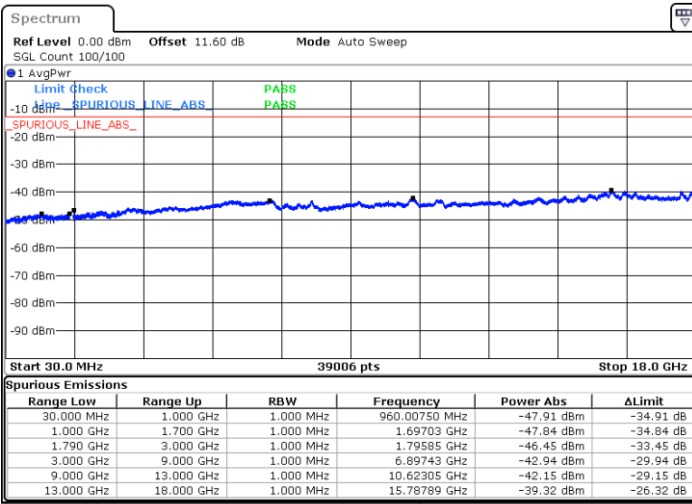

Date: 9.OCT.2020 10:21:48

LTE Band 66C / 15MHz+10MHz

64QAM

Highest Channel / 1RB0 and 1RB49

Highest Channel / 1RB74 and 1RB0

Date: 9.OCT.2020 10:43:32

Date: 9.OCT.2020 10:40:58

Highest Channel / FullIRB

N/A

Date: 9.OCT.2020 10:47:50

LTE Band 66C / 15MHz+15MHz

64QAM

Lowest Channel / 1RB0 and 1RB74

Lowest Channel / 1RB74 and 1RB0

Date: 9.OCT.2020 13:55:49

Date: 9.OCT.2020 13:51:32

Lowest Channel / FullIRB

N/A

Date: 9.OCT.2020 13:58:24

LTE Band 66C / 15MHz+15MHz

64QAM

Middle Channel / 1RB0 and 1RB74

Middle Channel / 1RB74 and 1RB0

Date: 9.OCT.2020 14:09:02

Date: 9.OCT.2020 14:13:19

Middle Channel / FullIRB

N/A

Date: 9.OCT.2020 14:06:26

LTE Band 66C / 15MHz+15MHz

64QAM

Highest Channel / 1RB0 and 1RB74

Highest Channel / 1RB74 and 1RB0