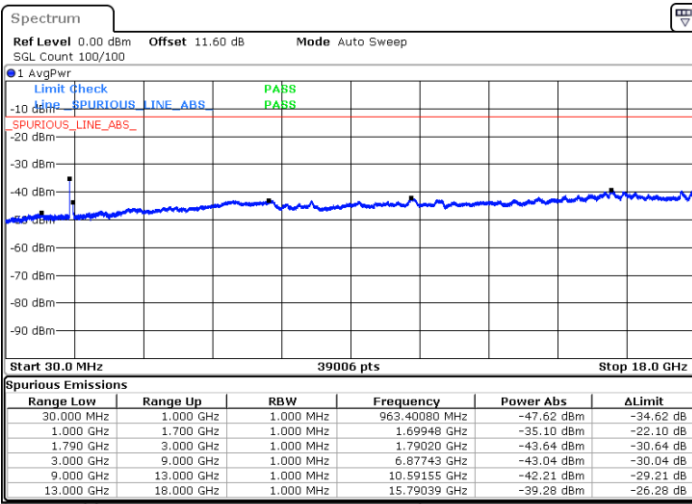

LTE Band 66C / 20MHz+15MHz

64QAM

Highest Channel / 1RB0 and 1RB74

Highest Channel / 1RB99 and 1RB0

Date: 9.OCT.2020 16:31:27

Date: 9.OCT.2020 16:28:53

Highest Channel / FullIRB

N/A

Date: 9.OCT.2020 16:35:45

LTE Band 66C / 20MHz+20MHz

64QAM

Lowest Channel / 1RB0 and 1RB99

Lowest Channel / 1RB99 and 1RB0

Date: 9.OCT.2020 18:49:49

Date: 9.OCT.2020 18:45:32

Lowest Channel / FullIRB

N/A

Date: 9.OCT.2020 18:54:33

LTE Band 66C / 20MHz+20MHz

64QAM

MiddleChannel / 1RB0 and 1RB99

Middle Channel / 1RB99 and 1RB0

Date: 9.OCT.2020 19:41:23

Date: 9.OCT.2020 19:45:40

Middle Channel / FullIRB

N/A

Date: 9.OCT.2020 19:38:48

LTE Band 66C / 20MHz+20MHz

64QAM

Highest Channel / 1RB0 and 1RB99

Highest Channel / 1RB99 and 1RB0

Date: 9.OCT.2020 19:27:14