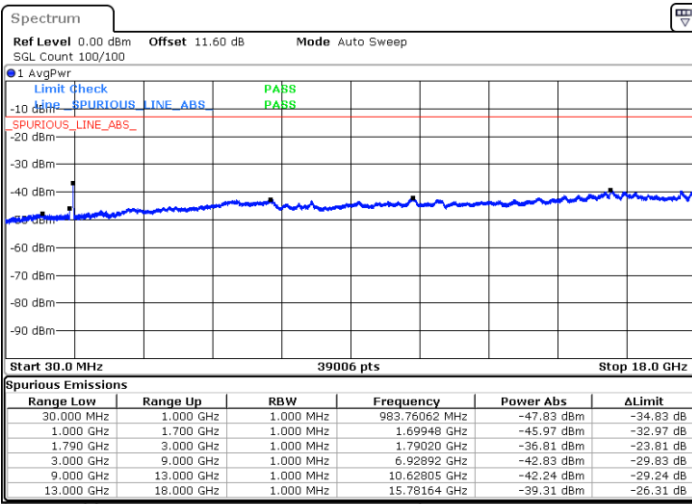

Middle Channel / 1RB0 and 1RB99

Middle Channel / 1RB74 and 1RB0

Date: 9.OCT.2020 15:15:12

Date: 9.OCT.2020 15:19:29

Middle Channel / FullIRB

N/A

Date: 9.OCT.2020 15:12:37

LTE Band 66C / 15MHz+20MHz

64QAM

Highest Channel / 1RB0 and 1RB99

Highest Channel / 1RB74 and 1RB0

Date: 9.OCT.2020 15:34:31

Date: 9.OCT.2020 15:31:57

Highest Channel / FullIRB

N/A

Date: 9.OCT.2020 15:38:49

LTE Band 66C / 20MHz+5MHz

64QAM

Lowest Channel / 1RB0 and 1RB24

Lowest Channel / 1RB99 and 1RB0

Date: 9.OCT.2020 16:58:47

Date: 9.OCT.2020 16:54:29

Lowest Channel / FullIRB

N/A