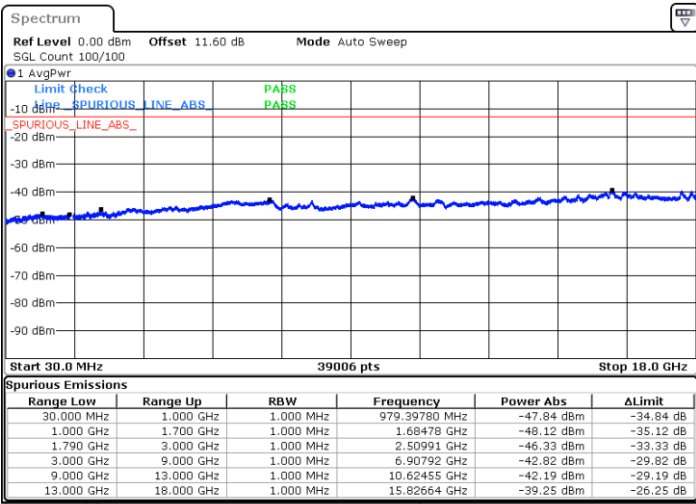

N/A

Date: 9.OCT.2020 10:47:50

LTE Band 66C / 15MHz+15MHz

64QAM

Lowest Channel / 1RB0 and 1RB74

Lowest Channel / 1RB74 and 1RB0

Date: 9.OCT.2020 13:55:49

Date: 9.OCT.2020 13:51:32

Lowest Channel / FullIRB

N/A

Date: 9.OCT.2020 13:58:24

LTE Band 66C / 15MHz+15MHz

64QAM

Middle Channel / 1RB0 and 1RB74

Middle Channel / 1RB74 and 1RB0

Date: 9.OCT.2020 14:09:02

Date: 9.OCT.2020 14:13:19

Middle Channel / FullIRB

N/A

Date: 9.OCT.2020 14:06:26

LTE Band 66C / 15MHz+15MHz

64QAM

Highest Channel / 1RB0 and 1RB74

Highest Channel / 1RB74 and 1RB0

Date: 9.OCT.2020 14:29:54

Date: 9.OCT.2020 14:27:20

Highest Channel / FullIRB

N/A

Date: 9.OCT.2020 14:34:12

LTE Band 66C / 15MHz+20MHz

64QAM

Lowest Channel / 1RB0 and 1RB99