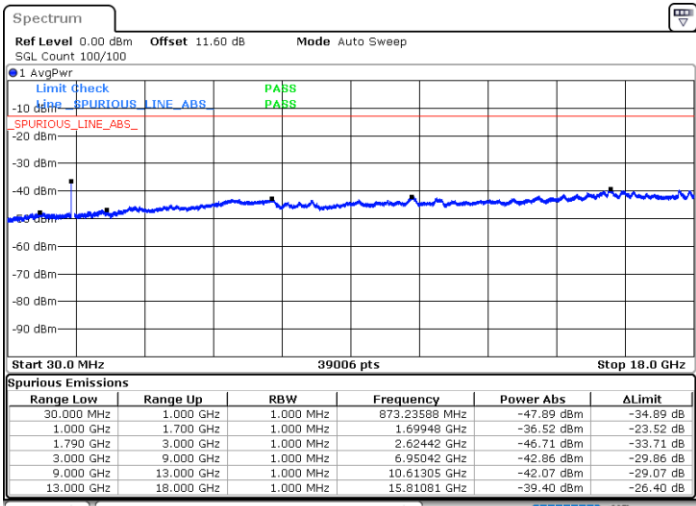

Highest Channel / 1RB0 and 1RB99

Highest Channel / 1RB24 and 1RB0

Date: 9.OCT.2020 18:28:54

Date: 9.OCT.2020 18:28:02

Highest Channel / FullIRB

N/A

Date: 9.OCT.2020 18:34:54

LTE Band 66C / 10MHz+15MHz

256QAM

Lowest Channel / 1RB0 and 1RB74

Lowest Channel / 1RB49 and 1RB0

Date: 9.OCT.2020 09:16:10

Date: 8.OCT.2020 15:00:40

Lowest Channel / FullIRB

N/A

Date: 9.OCT.2020 09:17:01

LTE Band 66C / 10MHz+15MHz

256QAM

MiddleChannel / 1RB0 and 1RB74

Middle Channel / 1RB49 and 1RB0

Date: 9.OCT.2020 09:47:57

Date: 9.OCT.2020 09:53:58

Middle Channel / FullIRB

N/A

Date: 9.OCT.2020 09:47:06

LTE Band 66C / 10MHz+15MHz

256QAM

Highest Channel / 1RB0 and 1RB74

Highest Channel / 1RB49 and 1RB0

Date: 9.OCT.2020 09:33:39

Date: 9.OCT.2020 09:32:48

Highest Channel / FullIRB