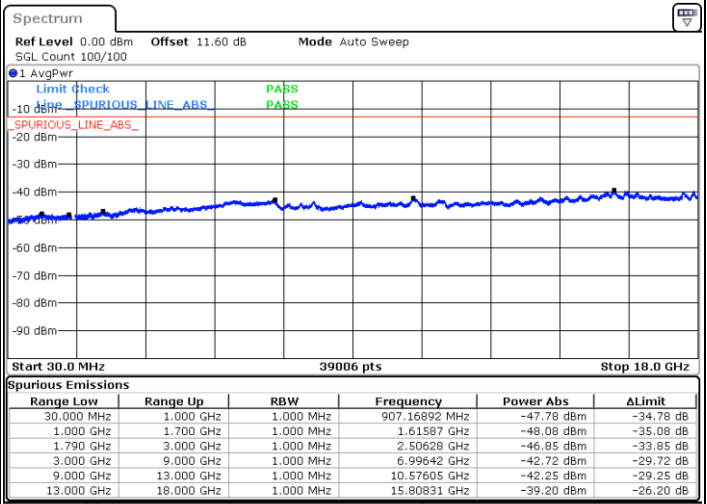

Date: 9.OCT.2020 10:21:48

LTE Band 66C / 15MHz+10MHz

64QAM

Highest Channel / 1RB0 and 1RB49

Highest Channel / 1RB74 and 1RB0

Date: 9.OCT.2020 10:43:32

Date: 9.OCT.2020 10:40:58

Highest Channel / FullIRB

N/A

Date: 9.OCT.2020 10:47:50

LTE Band 66C / 15MHz+15MHz

64QAM

Lowest Channel / 1RB0 and 1RB74

Lowest Channel / 1RB74 and 1RB0

Date: 9.OCT.2020 13:55:49

Date: 9.OCT.2020 13:51:32

Lowest Channel / FullIRB

N/A

Date: 9.OCT.2020 13:58:24

LTE Band 66C / 15MHz+15MHz

64QAM

Middle Channel / 1RB0 and 1RB74

Middle Channel / 1RB74 and 1RB0

Date: 9.OCT.2020 14:09:02

Date: 9.OCT.2020 14:13:19

Middle Channel / FullIRB

N/A

Date: 9.OCT.2020 14:06:26

LTE Band 66C / 15MHz+15MHz

64QAM

Highest Channel / 1RB0 and 1RB74

Highest Channel / 1RB74 and 1RB0