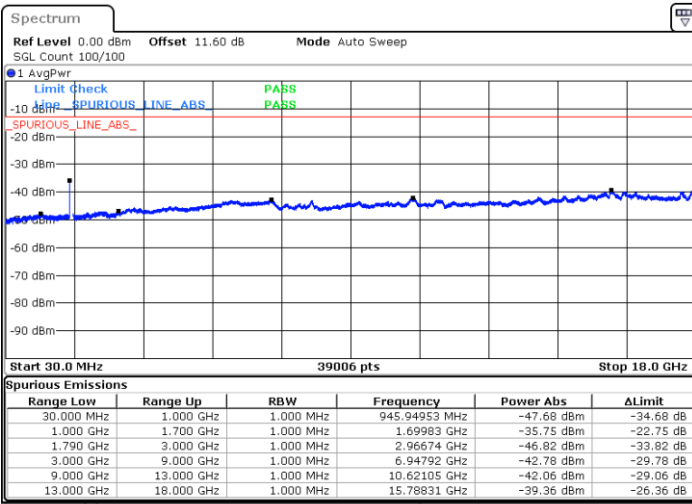

Date: 9.OCT.2020 10:21:48

LTE Band 66C / 15MHz+10MHz

64QAM

Highest Channel / 1RB0 and 1RB49

Highest Channel / 1RB74 and 1RB0

Date: 9.OCT.2020 10:43:32

Date: 9.OCT.2020 10:40:58

Highest Channel / FullIRB

N/A

Date: 9.OCT.2020 10:47:50

LTE Band 66C / 15MHz+15MHz

64QAM

Lowest Channel / 1RB0 and 1RB74

Lowest Channel / 1RB74 and 1RB0

Date: 9.OCT.2020 13:55:49

Date: 9.OCT.2020 13:51:32

Lowest Channel / FullIRB

N/A

Date: 9.OCT.2020 13:58:24

LTE Band 66C / 15MHz+15MHz

64QAM

Middle Channel / 1RB0 and 1RB74

Middle Channel / 1RB74 and 1RB0

Date: 9.OCT.2020 14:09:02

Date: 9.OCT.2020 14:13:19

Middle Channel / FullIRB

N/A

Date: 9.OCT.2020 14:06:26

LTE Band 66C / 15MHz+15MHz

64QAM

Highest Channel / 1RB0 and 1RB74

Highest Channel / 1RB74 and 1RB0