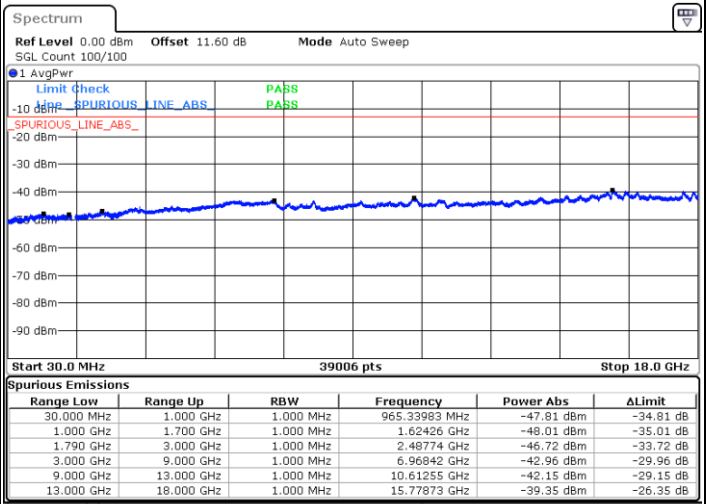

Lowest Channel / 1RB0 and 1RB74

Lowest Channel / 1RB99 and 1RB0

Date: 9.OCT.2020 15:56:07

Date: 9.OCT.2020 15:51:49

Lowest Channel / FullIRB

N/A

Date: 9.OCT.2020 15:58:41

LTE Band 66C / 20MHz+15MHz

LTE Band 66C / 20MHz+15MHz

64QAM

Highest Channel / 1RB0 and 1RB74

Highest Channel / 1RB99 and 1RB0

Date: 9.OCT.2020 16:31:27

Date: 9.OCT.2020 16:28:53

Highest Channel / FullIRB

N/A

Date: 9.OCT.2020 16:35:45

LTE Band 66C / 20MHz+20MHz

64QAM

Lowest Channel / 1RB0 and 1RB99

Lowest Channel / 1RB99 and 1RB0

Date: 9.OCT.2020 18:49:49

Date: 9.OCT.2020 18:45:32

Lowest Channel / FullIRB