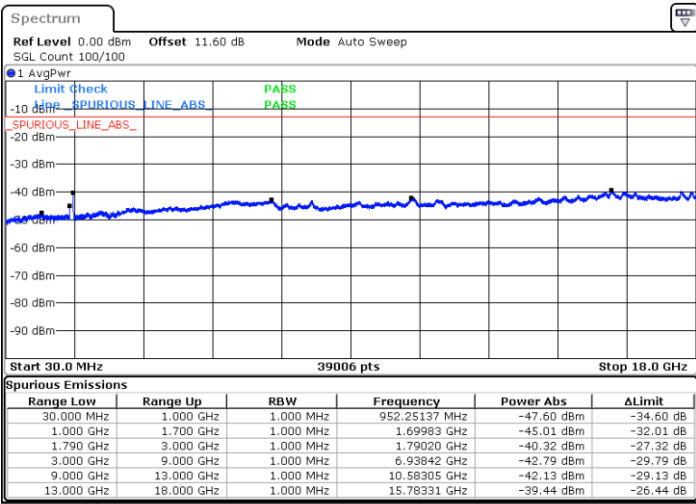

N/A

Date: 9.OCT.2020 10:47:50

LTE Band 66C / 15MHz+15MHz

64QAM

Lowest Channel / 1RB0 and 1RB74

Lowest Channel / 1RB74 and 1RB0

Date: 9.OCT.2020 13:55:49

Date: 9.OCT.2020 13:51:32

Lowest Channel / FullIRB

N/A

Date: 9.OCT.2020 13:58:24

LTE Band 66C / 15MHz+15MHz

64QAM

Middle Channel / 1RB0 and 1RB74

Middle Channel / 1RB74 and 1RB0

Date: 9.OCT.2020 14:09:02

Date: 9.OCT.2020 14:13:19

Middle Channel / FullIRB

N/A

Date: 9.OCT.2020 14:06:26

LTE Band 66C / 15MHz+15MHz

64QAM

Highest Channel / 1RB0 and 1RB74

Highest Channel / 1RB74 and 1RB0

Date: 9.OCT.2020 14:29:54

Date: 9.OCT.2020 14:27:20

Highest Channel / FullIRB

N/A

Date: 9.OCT.2020 14:34:12

LTE Band 66C / 15MHz+20MHz

64QAM

Lowest Channel / 1RB0 and 1RB99