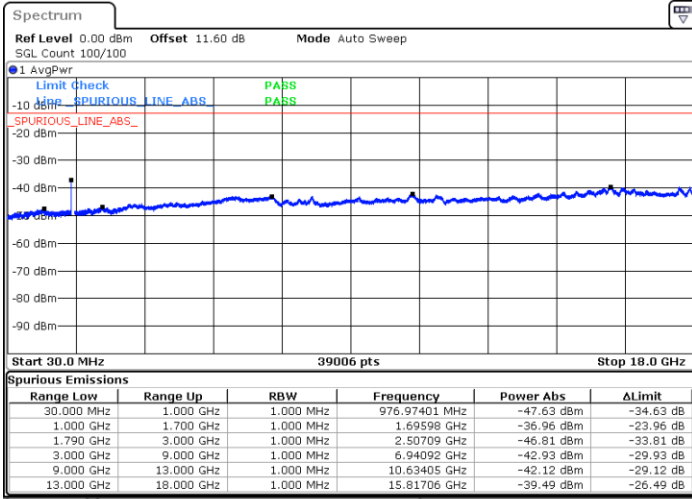

Lowest Channel / FullIRB

N/A

Date: 9.OCT.2020 11:36:24

LTE Band 66C / 10MHz+20MHz

256QAM

Middle Channel / 1RB0 and 1RB99

Middle Channel / 1RB49 and 1RB0

Date: 9.OCT.2020 11:48:42

Date: 9.OCT.2020 11:54:43

Middle Channel / FullIRB

N/A

Date: 9.OCT.2020 11:47:51

LTE Band 66C / 10MHz+20MHz

256QAM

Highest Channel / 1RB0 and 1RB99

Highest Channel / 1RB49 and 1RB0

Date: 9.OCT.2020 12:11:09

Date: 9.OCT.2020 12:10:17

Highest Channel / FullIRB

N/A

Date: 9.OCT.2020 12:17:09

LTE Band 66C / 15MHz+10MHz

256QAM

Lowest Channel / 1RB0 and 1RB49

Lowest Channel / 1RB74 and 1RB0

Date: 9.OCT.2020 10:12:05

Date: 9.OCT.2020 10:06:04

Lowest Channel / FullIRB

N/A

Date: 9.OCT.2020 10:12:57

LTE Band 66C / 15MHz+10MHz

256QAM