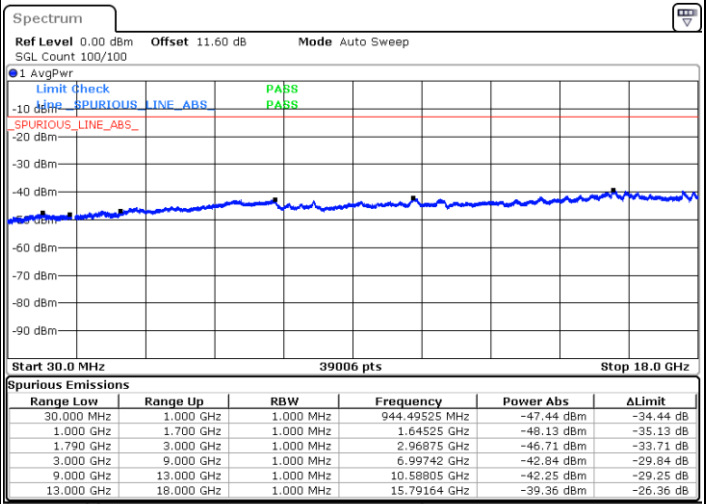

Date: 9.OCT.2020 12:54:06

Date: 9.OCT.2020 12:58:23

Middle Channel / FullIRB

N/A

Date: 9.OCT.2020 12:51:31

LTE Band 66C / 20MHz+10MHz

64QAM

Highest Channel / 1RB0 and 1RB49

Highest Channel / 1RB99 and 1RB0

Date: 9.OCT.2020 13:13:24

Date: 9.OCT.2020 13:10:49

Highest Channel / FullIRB

N/A

Date: 9.OCT.2020 13:17:42

LTE Band 66C / 20MHz+15MHz

64QAM

Lowest Channel / 1RB0 and 1RB74

Lowest Channel / 1RB99 and 1RB0

Date: 9.OCT.2020 15:56:07

Date: 9.OCT.2020 15:51:49

Lowest Channel / FullIRB

N/A

Date: 9.OCT.2020 15:58:41

LTE Band 66C / 20MHz+15MHz