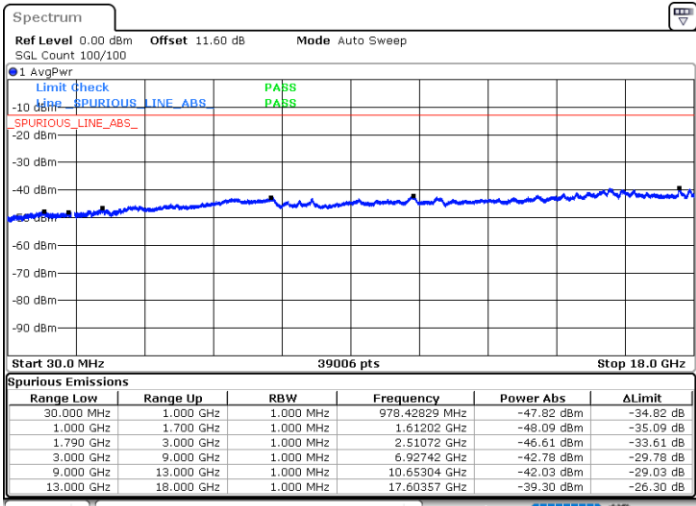

Middle Channel / 1RB24 and 1RB0

Date: 9.OCT.2020 18:09:38

Date: 9.OCT.2020 18:15:39

Middle Channel / FullIRB

N/A

Date: 9.OCT.2020 18:08:47

LTE Band 66C / 5MHz+20MHz

256QAM

Highest Channel / 1RB0 and 1RB99

Highest Channel / 1RB24 and 1RB0

Date: 9.OCT.2020 18:28:54

Date: 9.OCT.2020 18:28:02

Highest Channel / FullIRB

N/A

Date: 9.OCT.2020 18:34:54

LTE Band 66C / 10MHz+15MHz

256QAM

Lowest Channel / 1RB0 and 1RB74

Lowest Channel / 1RB49 and 1RB0

Date: 9.OCT.2020 09:16:10

Date: 8.OCT.2020 15:00:40

Lowest Channel / FullIRB

N/A

Date: 9.OCT.2020 09:17:01