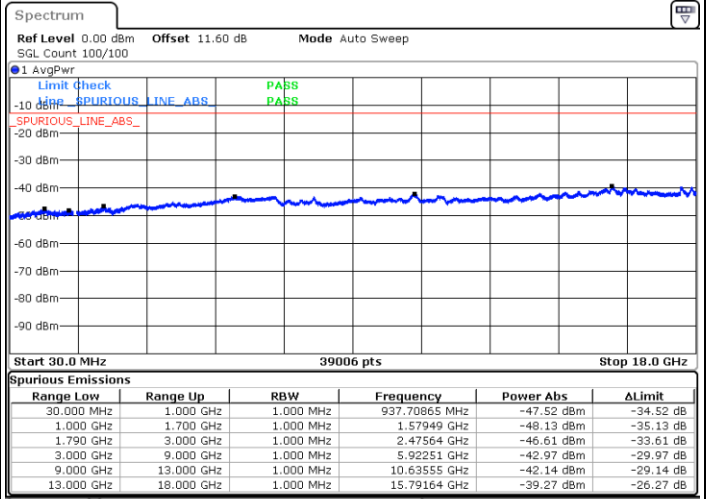

Date: 9.OCT.2020 19:24:40

Highest Channel / FullIRB

N/A

Date: 9.OCT.2020 19:31:32

LTE Band 66C / 5MHz+20MHz

256QAM

Lowest Channel / 1RB0 and 1RB99

Lowest Channel / 1RB24 and 1RB0

Date: 9.OCT.2020 17:58:20

Date: 9.OCT.2020 17:52:19

Lowest Channel / FullIRB

N/A

Date: 9.OCT.2020 17:59:11

LTE Band 66C / 5MHz+20MHz

256QAM

Middle Channel / 1RB0 and 1RB99

Middle Channel / 1RB24 and 1RB0

Date: 9.OCT.2020 18:09:38

Date: 9.OCT.2020 18:15:39

Middle Channel / FullIRB

N/A

Date: 9.OCT.2020 18:08:47

LTE Band 66C / 5MHz+20MHz

256QAM

Highest Channel / 1RB0 and 1RB99

Highest Channel / 1RB24 and 1RB0

Date: 9.OCT.2020 18:28:54

Date: 9.OCT.2020 18:28:02

Highest Channel / FullIRB

N/A

Date: 9.OCT.2020 18:34:54

LTE Band 66C / 10MHz+15MHz