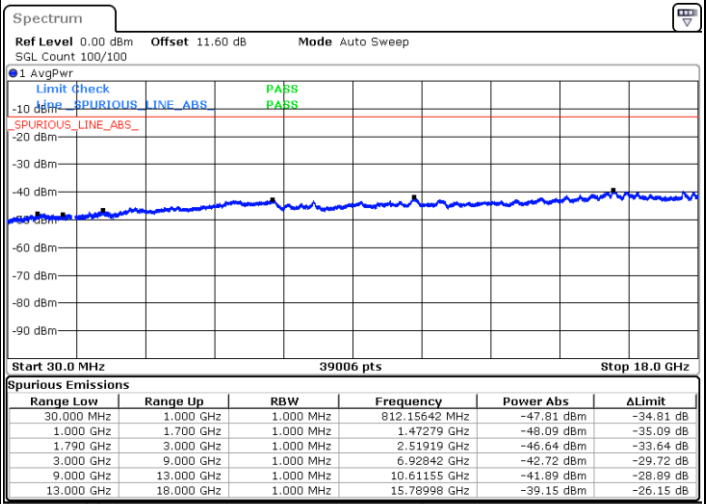

Date: 9.OCT.2020 16:35:45

LTE Band 66C / 20MHz+20MHz

64QAM

Lowest Channel / 1RB0 and 1RB99

Lowest Channel / 1RB99 and 1RB0

Date: 9.OCT.2020 18:49:49

Date: 9.OCT.2020 18:45:32

Lowest Channel / FullIRB

N/A

Date: 9.OCT.2020 18:54:33

LTE Band 66C / 20MHz+20MHz

64QAM

MiddleChannel / 1RB0 and 1RB99

Middle Channel / 1RB99 and 1RB0

Date: 9.OCT.2020 19:41:23

Date: 9.OCT.2020 19:45:40

Middle Channel / FullIRB

N/A

Date: 9.OCT.2020 19:38:48

LTE Band 66C / 20MHz+20MHz

64QAM

Highest Channel / 1RB0 and 1RB99

Highest Channel / 1RB99 and 1RB0

Date: 9.OCT.2020 19:27:14

Date: 9.OCT.2020 19:24:40

Highest Channel / FullIRB

N/A

Date: 9.OCT.2020 19:31:32

LTE Band 66C / 5MHz+20MHz

256QAM

Lowest Channel / 1RB0 and 1RB99

Lowest Channel / 1RB24 and 1RB0