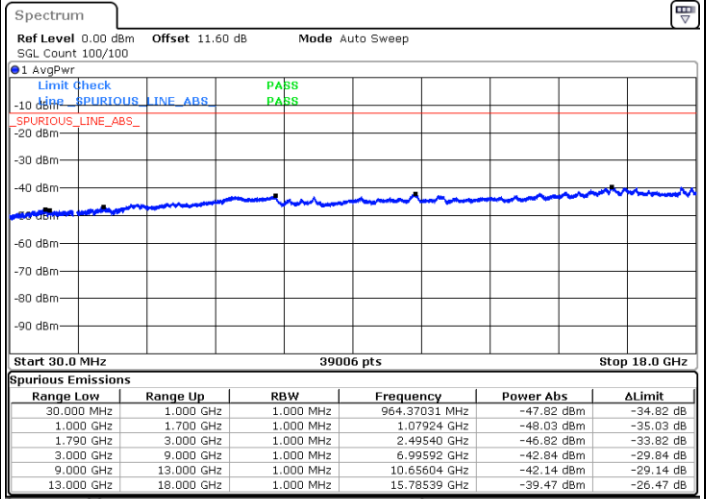

LTE Band 66C / 10MHz+15MHz

256QAM

MiddleChannel / 1RB0 and 1RB74

Middle Channel / 1RB49 and 1RB0

Date: 9.OCT.2020 09:47:57

Date: 9.OCT.2020 09:53:58

Middle Channel / FullIRB

N/A

Date: 9.OCT.2020 09:47:06

LTE Band 66C / 10MHz+15MHz

256QAM

Highest Channel / 1RB0 and 1RB74

Highest Channel / 1RB49 and 1RB0

Date: 9.OCT.2020 09:33:39

Date: 9.OCT.2020 09:32:48

Highest Channel / FullIRB

N/A

Date: 9.OCT.2020 09:39:39

LTE Band 66C / 10MHz+20MHz

256QAM

Lowest Channel / 1RB0 and 1RB99

Lowest Channel / 1RB49 and 1RB0

Date: 9.OCT.2020 11:35:33

Date: 9.OCT.2020 11:58:03

Lowest Channel / FullIRB

N/A

Date: 9.OCT.2020 11:36:24

LTE Band 66C / 10MHz+20MHz

256QAM

Middle Channel / 1RB0 and 1RB99

Middle Channel / 1RB49 and 1RB0

Date: 9.OCT.2020 11:48:42