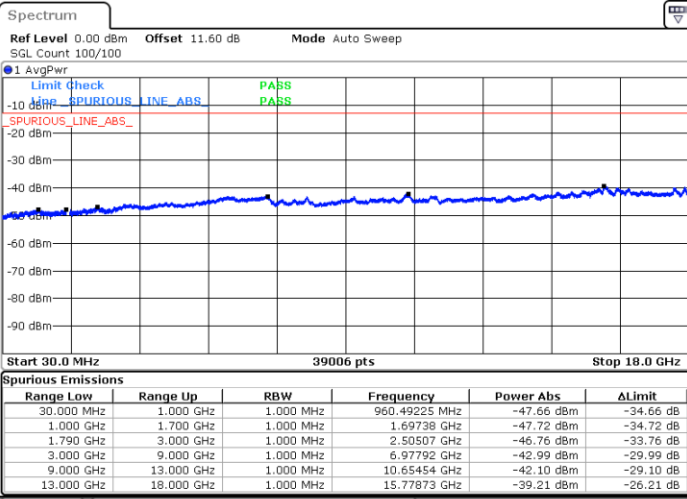

Date: 9.OCT.2020 09:47:06

LTE Band 66C / 10MHz+15MHz

256QAM

Highest Channel / 1RB0 and 1RB74

Highest Channel / 1RB49 and 1RB0

Date: 9.OCT.2020 09:33:39

Date: 9.OCT.2020 09:32:48

Highest Channel / FullIRB

N/A

Date: 9.OCT.2020 09:39:39

LTE Band 66C / 10MHz+20MHz

256QAM

Lowest Channel / 1RB0 and 1RB99

Lowest Channel / 1RB49 and 1RB0

Date: 9.OCT.2020 11:35:33

Date: 9.OCT.2020 11:58:03

Lowest Channel / FullIRB

N/A

Date: 9.OCT.2020 11:36:24

LTE Band 66C / 10MHz+20MHz

256QAM

Middle Channel / 1RB0 and 1RB99

Middle Channel / 1RB49 and 1RB0

Date: 9.OCT.2020 11:48:42

Date: 9.OCT.2020 11:54:43

Middle Channel / FullIRB

N/A

Date: 9.OCT.2020 11:47:51

LTE Band 66C / 10MHz+20MHz

256QAM

Highest Channel / 1RB0 and 1RB99

Highest Channel / 1RB49 and 1RB0