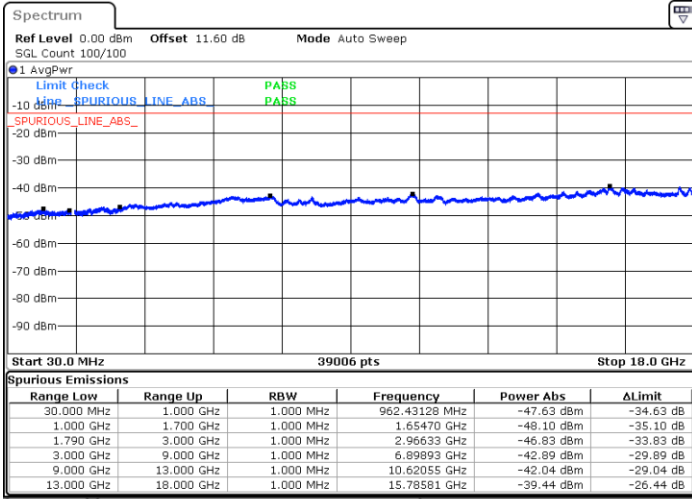

LTE Band 66C / 10MHz+15MHz

256QAM

MiddleChannel / 1RB0 and 1RB74

Middle Channel / 1RB49 and 1RB0

Date: 9.OCT.2020 09:47:57

Date: 9.OCT.2020 09:53:58

Middle Channel / FullIRB

N/A

Date: 9.OCT.2020 09:47:06

LTE Band 66C / 10MHz+15MHz

256QAM

Highest Channel / 1RB0 and 1RB74

Highest Channel / 1RB49 and 1RB0

Date: 9.OCT.2020 09:33:39

Date: 9.OCT.2020 09:32:48

Highest Channel / FullIRB

N/A

Date: 9.OCT.2020 09:39:39

LTE Band 66C / 10MHz+20MHz

256QAM

Lowest Channel / 1RB0 and 1RB99

Lowest Channel / 1RB49 and 1RB0

Date: 9.OCT.2020 11:35:33

Date: 9.OCT.2020 11:58:03

Lowest Channel / FullIRB

N/A

Date: 9.OCT.2020 11:36:24

LTE Band 66C / 10MHz+20MHz

256QAM

Middle Channel / 1RB0 and 1RB99

Middle Channel / 1RB49 and 1RB0

Date: 9.OCT.2020 11:48:42