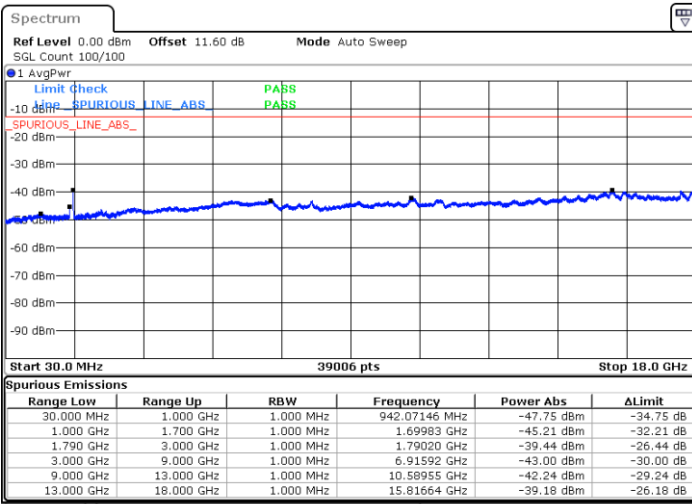

Highest Channel / FullIRB

N/A

Date: 9.OCT.2020 17:24:14

LTE Band 66C / 20MHz+10MHz

64QAM

Lowest Channel / 1RB0 and 1RB49

Lowest Channel / 1RB99 and 1RB0

Date: 9.OCT.2020 12:38:17

Date: 9.OCT.2020 12:34:00

Lowest Channel / FullIRB

N/A

Date: 9.OCT.2020 12:40:52

LTE Band 66C / 20MHz+10MHz

64QAM

Middle Channel / 1RB0 and 1RB49

Middle Channel / 1RB99 and 1RB0

Date: 9.OCT.2020 12:54:06

Date: 9.OCT.2020 12:58:23

Middle Channel / FullIRB

N/A

Date: 9.OCT.2020 12:51:31

LTE Band 66C / 20MHz+10MHz

64QAM

Highest Channel / 1RB0 and 1RB49

Highest Channel / 1RB99 and 1RB0

Date: 9.OCT.2020 13:13:24

Date: 9.OCT.2020 13:10:49

Highest Channel / FullIRB

N/A

Date: 9.OCT.2020 13:17:42

LTE Band 66C / 20MHz+15MHz

64QAM