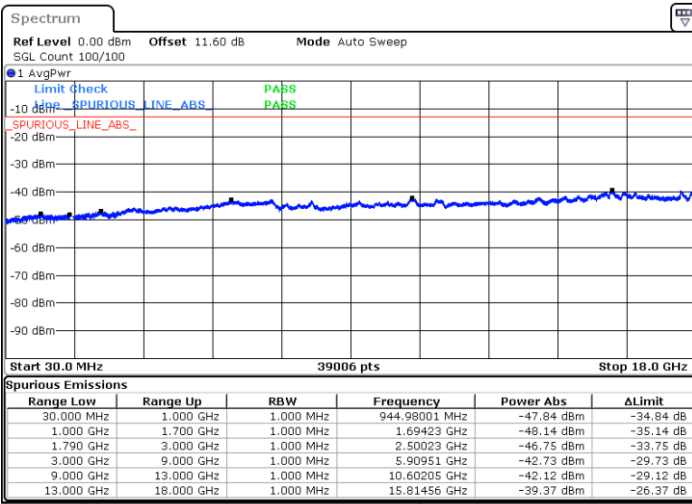

LTE Band 66C / 20MHz+15MHz

64QAM

Middle Channel / 1RB0 and 1RB74

Middle Channel / 1RB99 and 1RB0

Date: 9.OCT.2020 16:09:09