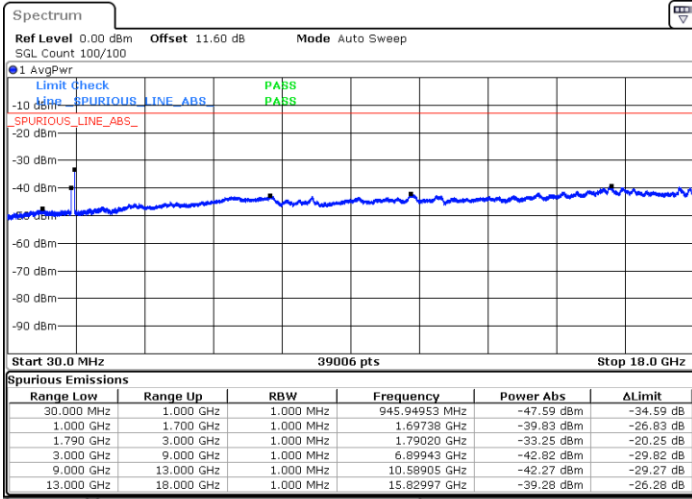

LTE Band 66C / 15MHz+10MHz

256QAM

Middle Channel / 1RB0 and 1RB49

Middle Channel / 1RB74 and 1RB0

Date: 9.OCT.2020 10:23:31