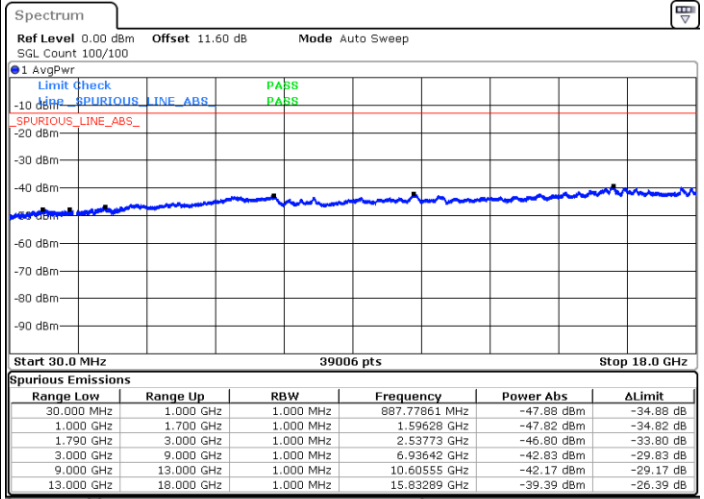

Highest Channel / 1RB0 and 1RB99

Highest Channel / 1RB24 and 1RB0

Date: 9.OCT.2020 18:28:54

Date: 9.OCT.2020 18:28:02

Highest Channel / FullIRB

N/A

Date: 9.OCT.2020 18:34:54

LTE Band 66C / 10MHz+15MHz

256QAM

Lowest Channel / 1RB0 and 1RB74

Lowest Channel / 1RB49 and 1RB0

Date: 9.OCT.2020 09:16:10

Date: 8.OCT.2020 15:00:40

Lowest Channel / FullIRB

N/A

Date: 9.OCT.2020 09:17:01

LTE Band 66C / 10MHz+15MHz

256QAM

MiddleChannel / 1RB0 and 1RB74

Middle Channel / 1RB49 and 1RB0

Date: 9.OCT.2020 09:47:57

Date: 9.OCT.2020 09:53:58

Middle Channel / FullIRB

N/A

Date: 9.OCT.2020 09:47:06

LTE Band 66C / 10MHz+15MHz

256QAM

Highest Channel / 1RB0 and 1RB74

Highest Channel / 1RB49 and 1RB0

Date: 9.OCT.2020 09:33:39

Date: 9.OCT.2020 09:32:48

Highest Channel / FullIRB