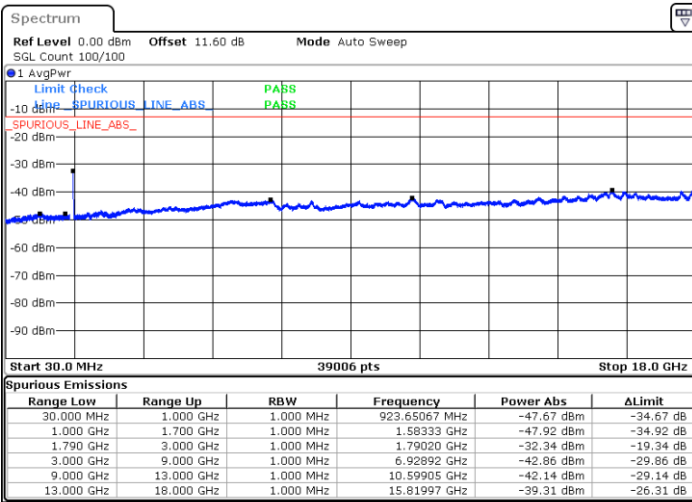

Date: 9.OCT.2020 17:01:21

LTE Band 66C / 20MHz+5MHz

64QAM

Middle Channel / 1RB0 and 1RB24

Middle Channel / 1RB99 and 1RB0

Date: 9.OCT.2020 17:37:21

Date: 9.OCT.2020 17:41:39

Middle Channel / FullIRB

N/A

Date: 9.OCT.2020 17:34:46

LTE Band 66C / 20MHz+5MHz

64QAM

Highest Channel / 1RB0 and 1RB24

Highest Channel / 1RB99 and 1RB0

Date: 9.OCT.2020 17:19:57

Date: 9.OCT.2020 17:17:22

Highest Channel / FullIRB

N/A

Date: 9.OCT.2020 17:24:14

LTE Band 66C / 20MHz+10MHz

64QAM

Lowest Channel / 1RB0 and 1RB49

Lowest Channel / 1RB99 and 1RB0

Date: 9.OCT.2020 12:38:17

Date: 9.OCT.2020 12:34:00

Lowest Channel / FullIRB

N/A

Date: 9.OCT.2020 12:40:52

LTE Band 66C / 20MHz+10MHz

64QAM

Middle Channel / 1RB0 and 1RB49

Middle Channel / 1RB99 and 1RB0