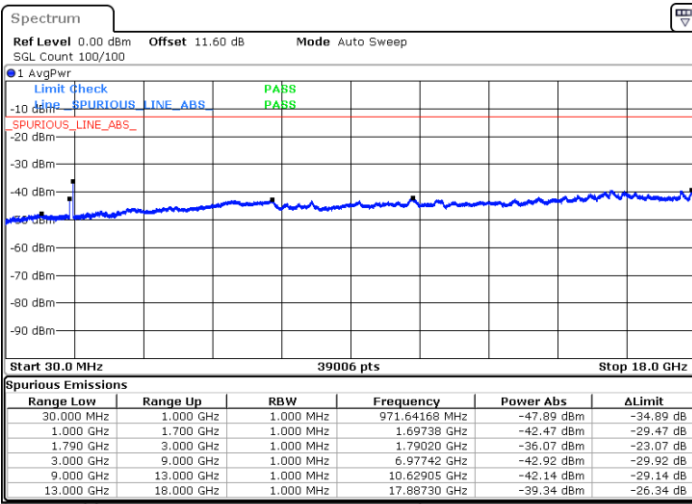

LTE Band 66C / 15MHz+10MHz

64QAM

Middle Channel / 1RB0 and 1RB49

Middle Channel / 1RB74 and 1RB0

Date: 9.OCT.2020 10:24:23

Date: 9.OCT.2020 10:28:40

Middle Channel / FullIRB

N/A

Date: 9.OCT.2020 10:21:48

LTE Band 66C / 15MHz+10MHz

64QAM

Highest Channel / 1RB0 and 1RB49

Highest Channel / 1RB74 and 1RB0

Date: 9.OCT.2020 10:43:32

Date: 9.OCT.2020 10:40:58

Highest Channel / FullIRB

N/A

Date: 9.OCT.2020 10:47:50

LTE Band 66C / 15MHz+15MHz

64QAM

Lowest Channel / 1RB0 and 1RB74

Lowest Channel / 1RB74 and 1RB0

Date: 9.OCT.2020 13:55:49

Date: 9.OCT.2020 13:51:32