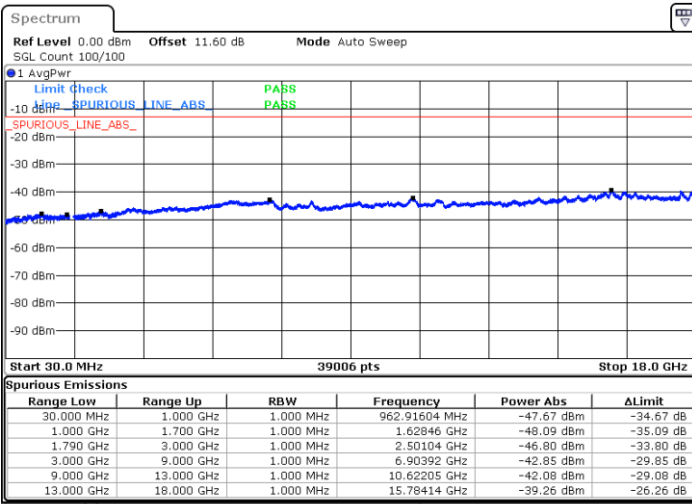

Lowest Channel / 1RB74 and 1RB0

Date: 9.OCT.2020 15:02:09

Date: 9.OCT.2020 14:57:51

Lowest Channel / FullIRB

N/A

Date: 9.OCT.2020 15:04:43

LTE Band 66C / 15MHz+20MHz

64QAM

Middle Channel / 1RB0 and 1RB99

Middle Channel / 1RB74 and 1RB0

Date: 9.OCT.2020 15:15:12

Date: 9.OCT.2020 15:19:29

Middle Channel / FullIRB

N/A

Date: 9.OCT.2020 15:12:37

LTE Band 66C / 15MHz+20MHz

64QAM

Highest Channel / 1RB0 and 1RB99

Highest Channel / 1RB74 and 1RB0

Date: 9.OCT.2020 15:34:31

Date: 9.OCT.2020 15:31:57

Highest Channel / FullIRB

N/A

Date: 9.OCT.2020 15:38:49

LTE Band 66C / 20MHz+5MHz

64QAM

Lowest Channel / 1RB0 and 1RB24

Lowest Channel / 1RB99 and 1RB0

Date: 9.OCT.2020 16:58:47

Date: 9.OCT.2020 16:54:29

Lowest Channel / FullIRB

N/A