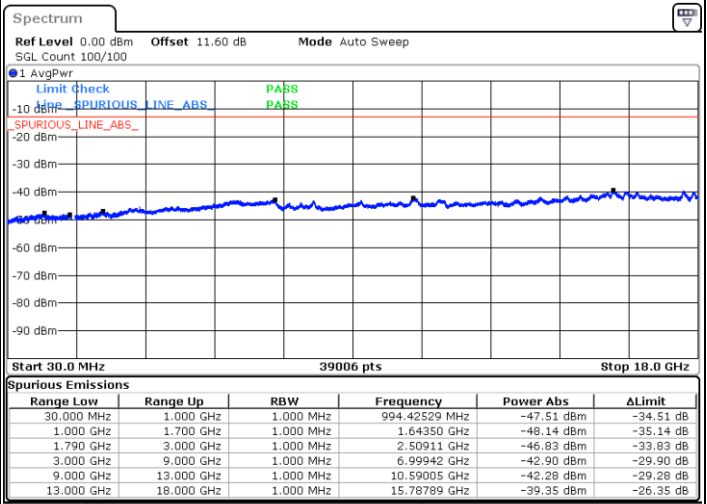

Date: 9.OCT.2020 14:29:54

Date: 9.OCT.2020 14:27:20

Highest Channel / FullIRB

N/A

Date: 9.OCT.2020 14:34:12

LTE Band 66C / 15MHz+20MHz

64QAM

Lowest Channel / 1RB0 and 1RB99

Lowest Channel / 1RB74 and 1RB0

Date: 9.OCT.2020 15:02:09

Date: 9.OCT.2020 14:57:51

Lowest Channel / FullIRB

N/A

Date: 9.OCT.2020 15:04:43

LTE Band 66C / 15MHz+20MHz

64QAM

Middle Channel / 1RB0 and 1RB99

Middle Channel / 1RB74 and 1RB0

Date: 9.OCT.2020 15:15:12

Date: 9.OCT.2020 15:19:29

Middle Channel / FullIRB

N/A

Date: 9.OCT.2020 15:12:37

LTE Band 66C / 15MHz+20MHz