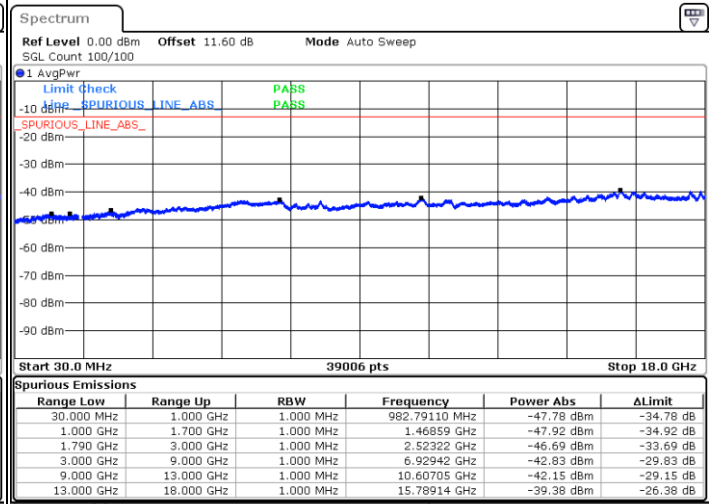

Date: 9.OCT.2020 16:13:27