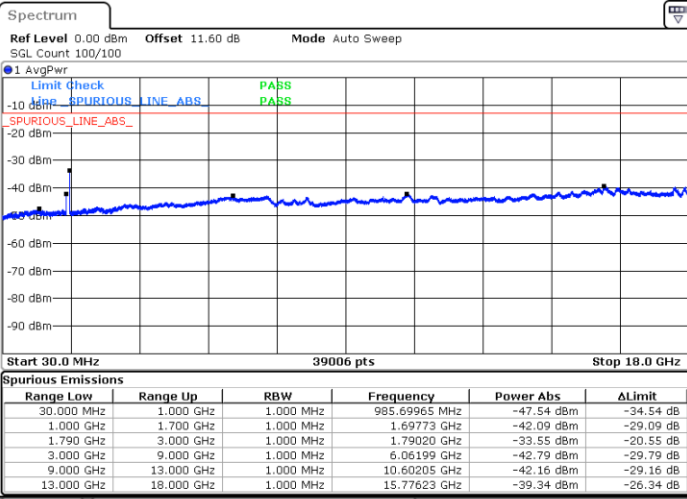

Highest Channel / 1RB0 and 1RB99

Highest Channel / 1RB24 and 1RB0

Date: 9.OCT.2020 18:28:54

Date: 9.OCT.2020 18:28:02

Highest Channel / FullIRB

N/A

Date: 9.OCT.2020 18:34:54

LTE Band 66C / 10MHz+15MHz

256QAM

Lowest Channel / 1RB0 and 1RB74

Lowest Channel / 1RB49 and 1RB0

Date: 9.OCT.2020 09:16:10

Date: 8.OCT.2020 15:00:40

Lowest Channel / FullIRB

N/A

Date: 9.OCT.2020 09:17:01

LTE Band 66C / 10MHz+15MHz

256QAM

MiddleChannel / 1RB0 and 1RB74

Middle Channel / 1RB49 and 1RB0

Date: 9.OCT.2020 09:47:57

Date: 9.OCT.2020 09:53:58

Middle Channel / FullIRB

N/A

Date: 9.OCT.2020 09:47:06

LTE Band 66C / 10MHz+15MHz

256QAM

Highest Channel / 1RB0 and 1RB74

Highest Channel / 1RB49 and 1RB0

Date: 9.OCT.2020 09:33:39

Date: 9.OCT.2020 09:32:48

Highest Channel / FullIRB