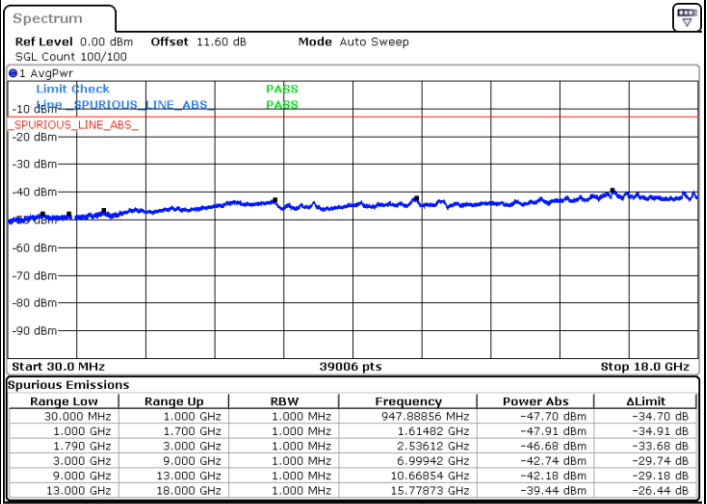

LTE Band 66C / 20MHz+15MHz

64QAM

Highest Channel / 1RB0 and 1RB74

Highest Channel / 1RB99 and 1RB0

Date: 9.OCT.2020 16:31:27

Date: 9.OCT.2020 16:28:53

Highest Channel / FullIRB

N/A

Date: 9.OCT.2020 16:35:45

LTE Band 66C / 20MHz+20MHz

64QAM

Lowest Channel / 1RB0 and 1RB99

Lowest Channel / 1RB99 and 1RB0

Date: 9.OCT.2020 18:49:49

Date: 9.OCT.2020 18:45:32

Lowest Channel / FullIRB

N/A

Date: 9.OCT.2020 18:54:33

LTE Band 66C / 20MHz+20MHz

64QAM

MiddleChannel / 1RB0 and 1RB99

Middle Channel / 1RB99 and 1RB0

Date: 9.OCT.2020 19:41:23

Date: 9.OCT.2020 19:45:40

Middle Channel / FullIRB

N/A

Date: 9.OCT.2020 19:38:48

LTE Band 66C / 20MHz+20MHz

64QAM

Highest Channel / 1RB0 and 1RB99

Highest Channel / 1RB99 and 1RB0

Date: 9.OCT.2020 19:27:14