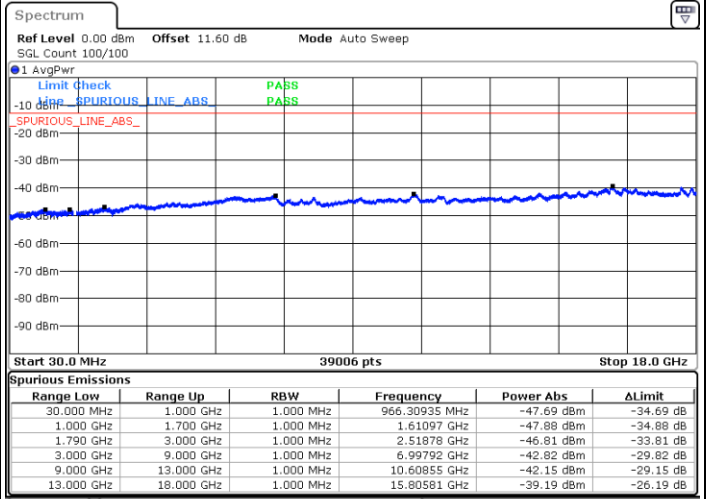

Date: 9.OCT.2020 10:29:32