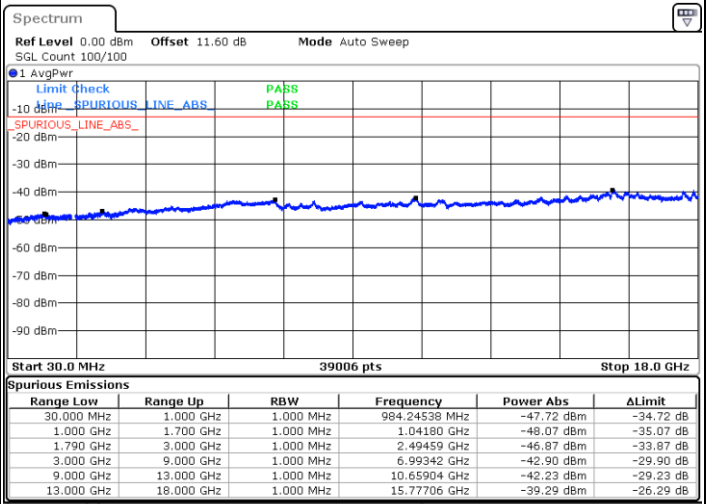

N/A

Date: 9.OCT.2020 10:47:50

LTE Band 66C / 15MHz+15MHz

64QAM

Lowest Channel / 1RB0 and 1RB74

Lowest Channel / 1RB74 and 1RB0

Date: 9.OCT.2020 13:55:49

Date: 9.OCT.2020 13:51:32

Lowest Channel / FullIRB

N/A

Date: 9.OCT.2020 13:58:24

LTE Band 66C / 15MHz+15MHz

64QAM

Middle Channel / 1RB0 and 1RB74

Middle Channel / 1RB74 and 1RB0

Date: 9.OCT.2020 14:09:02

Date: 9.OCT.2020 14:13:19

Middle Channel / FullIRB

N/A

Date: 9.OCT.2020 14:06:26

LTE Band 66C / 15MHz+15MHz

64QAM

Highest Channel / 1RB0 and 1RB74

Highest Channel / 1RB74 and 1RB0

Date: 9.OCT.2020 14:29:54

Date: 9.OCT.2020 14:27:20

Highest Channel / FullIRB

N/A

Date: 9.OCT.2020 14:34:12

LTE Band 66C / 15MHz+20MHz

64QAM

Lowest Channel / 1RB0 and 1RB99