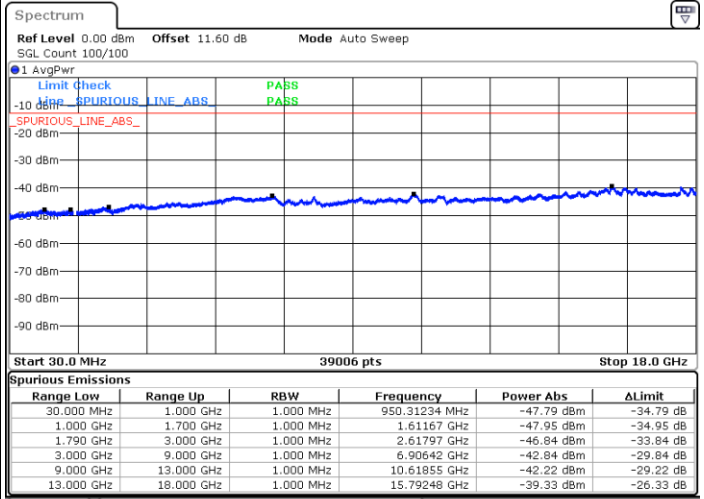

Date: 9.OCT.2020 19:24:40

Highest Channel / FullIRB

N/A

Date: 9.OCT.2020 19:31:32

LTE Band 66C / 5MHz+20MHz

256QAM

Lowest Channel / 1RB0 and 1RB99

Lowest Channel / 1RB24 and 1RB0

Date: 9.OCT.2020 17:58:20

Date: 9.OCT.2020 17:52:19

Lowest Channel / FullIRB

N/A

Date: 9.OCT.2020 17:59:11

LTE Band 66C / 5MHz+20MHz

256QAM

Middle Channel / 1RB0 and 1RB99

Middle Channel / 1RB24 and 1RB0

Date: 9.OCT.2020 18:09:38

Date: 9.OCT.2020 18:15:39

Middle Channel / FullIRB

N/A

Date: 9.OCT.2020 18:08:47

LTE Band 66C / 5MHz+20MHz

256QAM

Highest Channel / 1RB0 and 1RB99

Highest Channel / 1RB24 and 1RB0

Date: 9.OCT.2020 18:28:54

Date: 9.OCT.2020 18:28:02

Highest Channel / FullIRB

N/A

Date: 9.OCT.2020 18:34:54

LTE Band 66C / 10MHz+15MHz