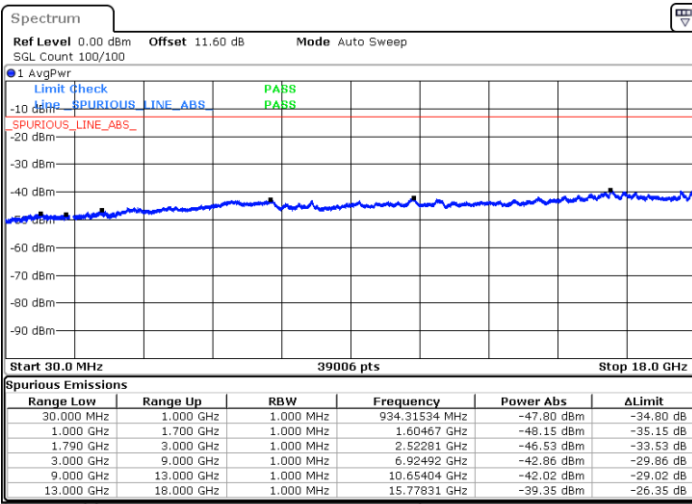

LTE Band 66C / 15MHz+10MHz

64QAM

Middle Channel / 1RB0 and 1RB49

Middle Channel / 1RB74 and 1RB0

Date: 9.OCT.2020 10:24:23

Date: 9.OCT.2020 10:28:40

Middle Channel / FullIRB

N/A

Date: 9.OCT.2020 10:21:48

LTE Band 66C / 15MHz+10MHz

64QAM

Highest Channel / 1RB0 and 1RB49

Highest Channel / 1RB74 and 1RB0

Date: 9.OCT.2020 10:43:32

Date: 9.OCT.2020 10:40:58

Highest Channel / FullIRB

N/A

Date: 9.OCT.2020 10:47:50

LTE Band 66C / 15MHz+15MHz

64QAM

Lowest Channel / 1RB0 and 1RB74

Lowest Channel / 1RB74 and 1RB0

Date: 9.OCT.2020 13:55:49

Date: 9.OCT.2020 13:51:32

Lowest Channel / FullIRB

N/A

Date: 9.OCT.2020 13:58:24

LTE Band 66C / 15MHz+15MHz

64QAM

Middle Channel / 1RB0 and 1RB74

Middle Channel / 1RB74 and 1RB0

Date: 9.OCT.2020 14:09:02