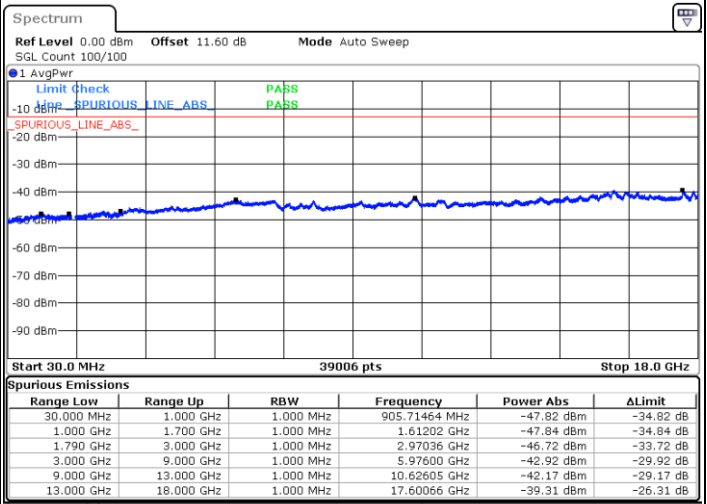

Lowest Channel / 1RB74 and 1RB0

Date: 9.OCT.2020 15:02:09

Date: 9.OCT.2020 14:57:51

Lowest Channel / FullIRB

N/A

Date: 9.OCT.2020 15:04:43

LTE Band 66C / 15MHz+20MHz

64QAM

Middle Channel / 1RB0 and 1RB99

Middle Channel / 1RB74 and 1RB0

Date: 9.OCT.2020 15:15:12

Date: 9.OCT.2020 15:19:29

Middle Channel / FullIRB

N/A

Date: 9.OCT.2020 15:12:37

LTE Band 66C / 15MHz+20MHz

64QAM

Highest Channel / 1RB0 and 1RB99

Highest Channel / 1RB74 and 1RB0

Date: 9.OCT.2020 15:34:31

Date: 9.OCT.2020 15:31:57

Highest Channel / FullIRB

N/A

Date: 9.OCT.2020 15:38:49

LTE Band 66C / 20MHz+5MHz

64QAM

Lowest Channel / 1RB0 and 1RB24

Lowest Channel / 1RB99 and 1RB0

Date: 9.OCT.2020 16:58:47

Date: 9.OCT.2020 16:54:29

Lowest Channel / FullIRB

N/A