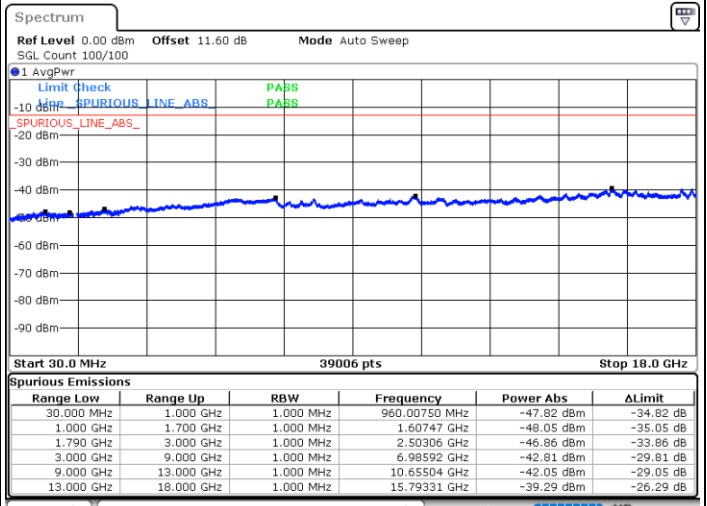

N/A

Date: 9.OCT.2020 09:39:39

LTE Band 66C / 10MHz+20MHz

256QAM

Lowest Channel / 1RB0 and 1RB99

Lowest Channel / 1RB49 and 1RB0

Date: 9.OCT.2020 11:35:33

Date: 9.OCT.2020 11:58:03

Lowest Channel / FullIRB

N/A

Date: 9.OCT.2020 11:36:24

LTE Band 66C / 10MHz+20MHz

256QAM

Middle Channel / 1RB0 and 1RB99

Middle Channel / 1RB49 and 1RB0

Date: 9.OCT.2020 11:48:42

Date: 9.OCT.2020 11:54:43

Middle Channel / FullIRB

N/A

Date: 9.OCT.2020 11:47:51

LTE Band 66C / 10MHz+20MHz

256QAM

Highest Channel / 1RB0 and 1RB99

Highest Channel / 1RB49 and 1RB0

Date: 9.OCT.2020 12:11:09

Date: 9.OCT.2020 12:10:17

Highest Channel / FullIRB

N/A

Date: 9.OCT.2020 12:17:09

LTE Band 66C / 15MHz+10MHz

256QAM

Lowest Channel / 1RB0 and 1RB49