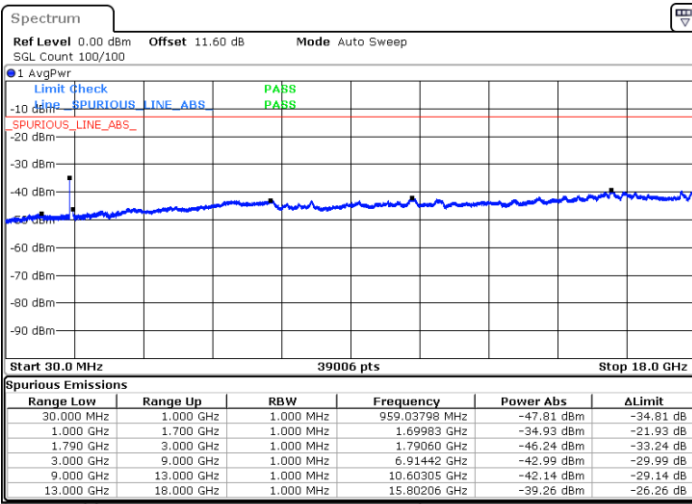

Date: 9.OCT.2020 14:29:54

Date: 9.OCT.2020 14:27:20

Highest Channel / FullIRB

N/A

Date: 9.OCT.2020 14:34:12

LTE Band 66C / 15MHz+20MHz

64QAM

Lowest Channel / 1RB0 and 1RB99

Lowest Channel / 1RB74 and 1RB0

Date: 9.OCT.2020 15:02:09

Date: 9.OCT.2020 14:57:51

Lowest Channel / FullIRB

N/A

Date: 9.OCT.2020 15:04:43

LTE Band 66C / 15MHz+20MHz

64QAM

Middle Channel / 1RB0 and 1RB99

Middle Channel / 1RB74 and 1RB0

Date: 9.OCT.2020 15:15:12

Date: 9.OCT.2020 15:19:29

Middle Channel / FullIRB

N/A

Date: 9.OCT.2020 15:12:37

LTE Band 66C / 15MHz+20MHz