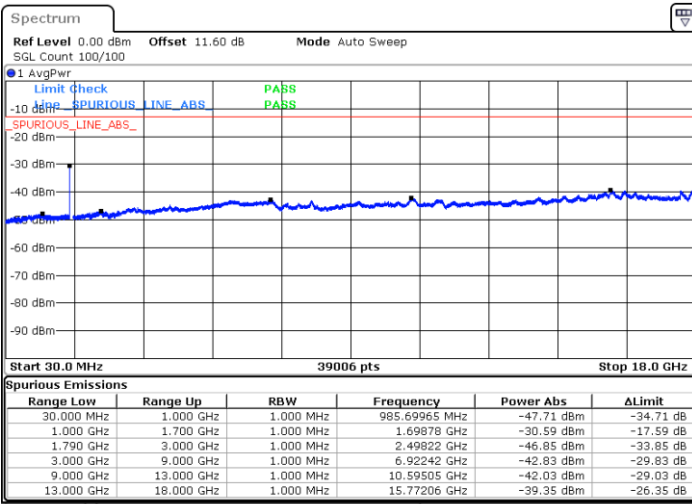

Date: 9.OCT.2020 16:35:45

LTE Band 66C / 20MHz+20MHz

64QAM

Lowest Channel / 1RB0 and 1RB99

Lowest Channel / 1RB99 and 1RB0

Date: 9.OCT.2020 18:49:49

Date: 9.OCT.2020 18:45:32

Lowest Channel / FullIRB

N/A

Date: 9.OCT.2020 18:54:33

LTE Band 66C / 20MHz+20MHz

64QAM

MiddleChannel / 1RB0 and 1RB99

Middle Channel / 1RB99 and 1RB0

Date: 9.OCT.2020 19:41:23

Date: 9.OCT.2020 19:45:40

Middle Channel / FullIRB

N/A

Date: 9.OCT.2020 19:38:48

LTE Band 66C / 20MHz+20MHz

64QAM

Highest Channel / 1RB0 and 1RB99

Highest Channel / 1RB99 and 1RB0

Date: 9.OCT.2020 19:27:14

Date: 9.OCT.2020 19:24:40

Highest Channel / FullIRB

N/A

Date: 9.OCT.2020 19:31:32

LTE Band 66C / 5MHz+20MHz

256QAM

Lowest Channel / 1RB0 and 1RB99

Lowest Channel / 1RB24 and 1RB0