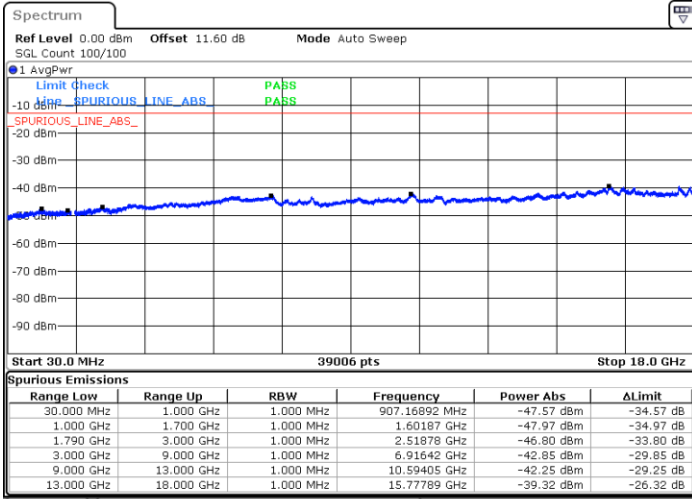

Date: 9.OCT.2020 19:24:40

Highest Channel / FullIRB

N/A

Date: 9.OCT.2020 19:31:32

LTE Band 66C / 5MHz+20MHz

256QAM

Lowest Channel / 1RB0 and 1RB99

Lowest Channel / 1RB24 and 1RB0

Date: 9.OCT.2020 17:58:20

Date: 9.OCT.2020 17:52:19

Lowest Channel / FullIRB

N/A

Date: 9.OCT.2020 17:59:11

LTE Band 66C / 5MHz+20MHz

256QAM

Middle Channel / 1RB0 and 1RB99

Middle Channel / 1RB24 and 1RB0

Date: 9.OCT.2020 18:09:38

Date: 9.OCT.2020 18:15:39

Middle Channel / FullIRB

N/A

Date: 9.OCT.2020 18:08:47

LTE Band 66C / 5MHz+20MHz

256QAM

Highest Channel / 1RB0 and 1RB99

Highest Channel / 1RB24 and 1RB0

Date: 9.OCT.2020 18:28:54

Date: 9.OCT.2020 18:28:02

Highest Channel / FullIRB

N/A

Date: 9.OCT.2020 18:34:54

LTE Band 66C / 10MHz+15MHz