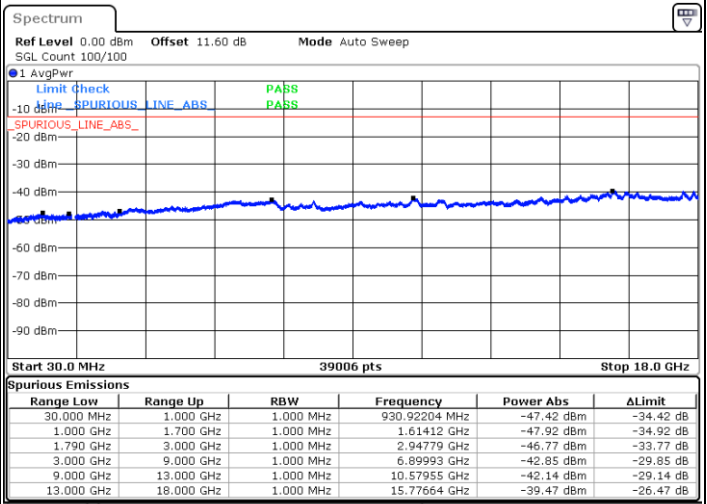

N/A

Date: 9.OCT.2020 17:34:46

LTE Band 66C / 20MHz+5MHz

64QAM

Highest Channel / 1RB0 and 1RB24

Highest Channel / 1RB99 and 1RB0

Date: 9.OCT.2020 17:19:57

Date: 9.OCT.2020 17:17:22

Highest Channel / FullIRB

N/A

Date: 9.OCT.2020 17:24:14

LTE Band 66C / 20MHz+10MHz

64QAM

Lowest Channel / 1RB0 and 1RB49

Lowest Channel / 1RB99 and 1RB0

Date: 9.OCT.2020 12:38:17

Date: 9.OCT.2020 12:34:00

Lowest Channel / FullIRB

N/A

Date: 9.OCT.2020 12:40:52

LTE Band 66C / 20MHz+10MHz

64QAM

Middle Channel / 1RB0 and 1RB49

Middle Channel / 1RB99 and 1RB0

Date: 9.OCT.2020 12:54:06

Date: 9.OCT.2020 12:58:23

Middle Channel / FullIRB

N/A

Date: 9.OCT.2020 12:51:31

LTE Band 66C / 20MHz+10MHz

64QAM

Highest Channel / 1RB0 and 1RB49