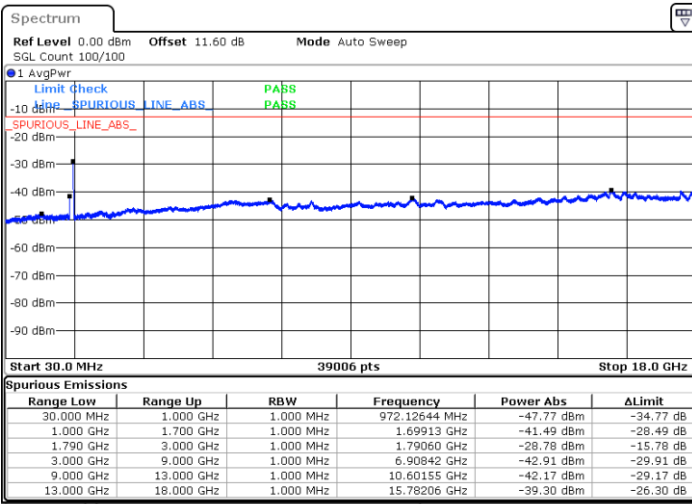

Lowest Channel / 1RB0 and 1RB74

Lowest Channel / 1RB99 and 1RB0

Date: 9.OCT.2020 15:56:07

Date: 9.OCT.2020 15:51:49

Lowest Channel / FullIRB

N/A

Date: 9.OCT.2020 15:58:41

LTE Band 66C / 20MHz+15MHz

LTE Band 66C / 20MHz+15MHz

64QAM

Highest Channel / 1RB0 and 1RB74

Highest Channel / 1RB99 and 1RB0

Date: 9.OCT.2020 16:31:27

Date: 9.OCT.2020 16:28:53

Highest Channel / FullIRB

N/A

Date: 9.OCT.2020 16:35:45

LTE Band 66C / 20MHz+20MHz

64QAM

Lowest Channel / 1RB0 and 1RB99

Lowest Channel / 1RB99 and 1RB0

Date: 9.OCT.2020 18:49:49

Date: 9.OCT.2020 18:45:32

Lowest Channel / FullIRB