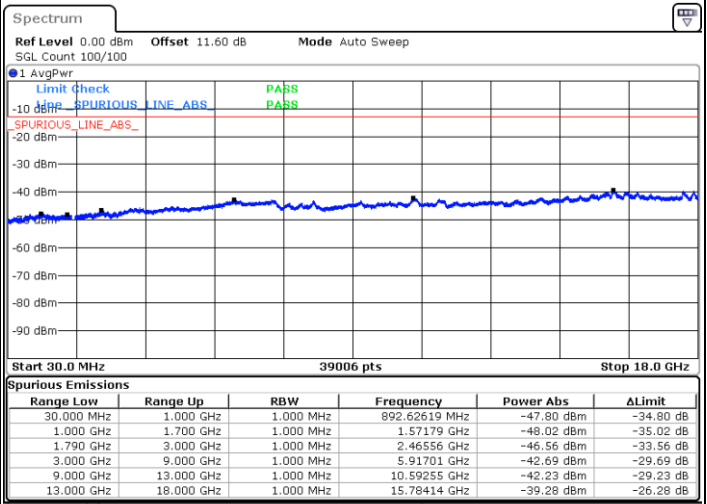

LTE Band 66C / 15MHz+10MHz

64QAM

Middle Channel / 1RB0 and 1RB49

Middle Channel / 1RB74 and 1RB0

Date: 9.OCT.2020 10:24:23

Date: 9.OCT.2020 10:28:40

Middle Channel / FullIRB

N/A

Date: 9.OCT.2020 10:21:48

LTE Band 66C / 15MHz+10MHz

64QAM

Highest Channel / 1RB0 and 1RB49

Highest Channel / 1RB74 and 1RB0

Date: 9.OCT.2020 10:43:32

Date: 9.OCT.2020 10:40:58

Highest Channel / FullIRB

N/A

Date: 9.OCT.2020 10:47:50

LTE Band 66C / 15MHz+15MHz

64QAM

Lowest Channel / 1RB0 and 1RB74

Lowest Channel / 1RB74 and 1RB0

Date: 9.OCT.2020 13:55:49

Date: 9.OCT.2020 13:51:32