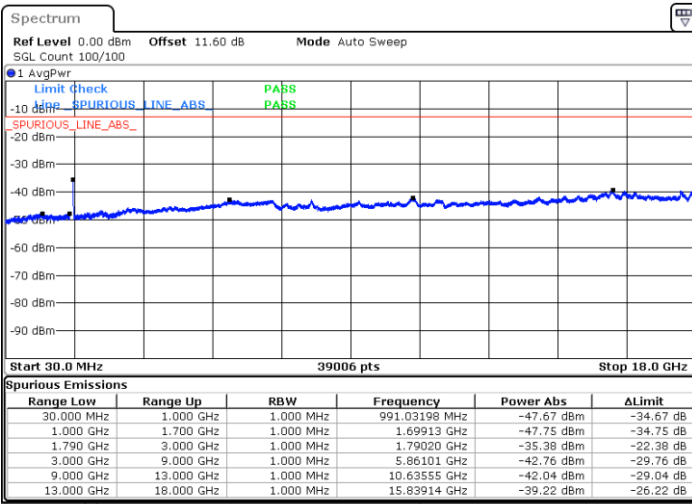

Lowest Channel / FullIRB

N/A

Date: 9.OCT.2020 13:58:24

LTE Band 66C / 15MHz+15MHz

64QAM

Middle Channel / 1RB0 and 1RB74

Middle Channel / 1RB74 and 1RB0

Date: 9.OCT.2020 14:09:02

Date: 9.OCT.2020 14:13:19

Middle Channel / FullIRB

N/A

Date: 9.OCT.2020 14:06:26

LTE Band 66C / 15MHz+15MHz

64QAM

Highest Channel / 1RB0 and 1RB74

Highest Channel / 1RB74 and 1RB0

Date: 9.OCT.2020 14:29:54

Date: 9.OCT.2020 14:27:20

Highest Channel / FullIRB

N/A

Date: 9.OCT.2020 14:34:12

LTE Band 66C / 15MHz+20MHz

64QAM

Lowest Channel / 1RB0 and 1RB99

Lowest Channel / 1RB74 and 1RB0

Date: 9.OCT.2020 15:02:09

Date: 9.OCT.2020 14:57:51

Lowest Channel / FullIRB

N/A

Date: 9.OCT.2020 15:04:43

LTE Band 66C / 15MHz+20MHz

64QAM