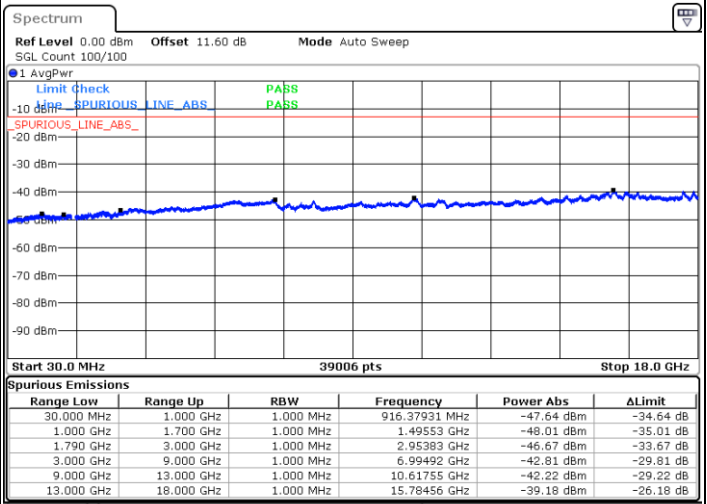

Middle Channel / 1RB0 and 1RB99

Middle Channel / 1RB74 and 1RB0

Date: 9.OCT.2020 15:15:12

Date: 9.OCT.2020 15:19:29

Middle Channel / FullIRB

N/A

Date: 9.OCT.2020 15:12:37

LTE Band 66C / 15MHz+20MHz

64QAM

Highest Channel / 1RB0 and 1RB99

Highest Channel / 1RB74 and 1RB0

Date: 9.OCT.2020 15:34:31

Date: 9.OCT.2020 15:31:57

Highest Channel / FullIRB

N/A

Date: 9.OCT.2020 15:38:49

LTE Band 66C / 20MHz+5MHz

64QAM

Lowest Channel / 1RB0 and 1RB24

Lowest Channel / 1RB99 and 1RB0

Date: 9.OCT.2020 16:58:47

Date: 9.OCT.2020 16:54:29

Lowest Channel / FullIRB

N/A