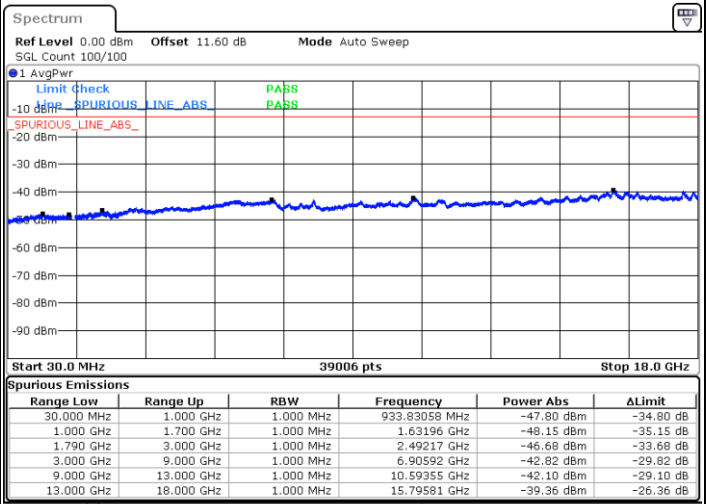

Date: 9.OCT.2020 14:13:19

Middle Channel / FullIRB

N/A

Date: 9.OCT.2020 14:06:26

LTE Band 66C / 15MHz+15MHz

64QAM

Highest Channel / 1RB0 and 1RB74

Highest Channel / 1RB74 and 1RB0

Date: 9.OCT.2020 14:29:54

Date: 9.OCT.2020 14:27:20

Highest Channel / FullIRB

N/A

Date: 9.OCT.2020 14:34:12

LTE Band 66C / 15MHz+20MHz

64QAM

Lowest Channel / 1RB0 and 1RB99

Lowest Channel / 1RB74 and 1RB0

Date: 9.OCT.2020 15:02:09

Date: 9.OCT.2020 14:57:51

Lowest Channel / FullIRB

N/A

Date: 9.OCT.2020 15:04:43

LTE Band 66C / 15MHz+20MHz

64QAM

Middle Channel / 1RB0 and 1RB99

Middle Channel / 1RB74 and 1RB0

Date: 9.OCT.2020 15:15:12

Date: 9.OCT.2020 15:19:29

Middle Channel / FullIRB

N/A

Date: 9.OCT.2020 15:12:37

LTE Band 66C / 15MHz+20MHz