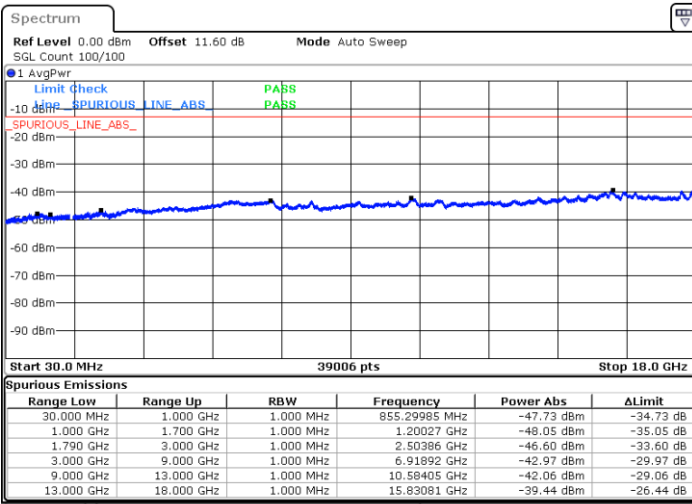

Date: 9.OCT.2020 14:29:54

Date: 9.OCT.2020 14:27:20

Highest Channel / FullIRB

N/A

Date: 9.OCT.2020 14:34:12

LTE Band 66C / 15MHz+20MHz

64QAM

Lowest Channel / 1RB0 and 1RB99

Lowest Channel / 1RB74 and 1RB0

Date: 9.OCT.2020 15:02:09

Date: 9.OCT.2020 14:57:51

Lowest Channel / FullIRB

N/A

Date: 9.OCT.2020 15:04:43

LTE Band 66C / 15MHz+20MHz

64QAM

Middle Channel / 1RB0 and 1RB99

Middle Channel / 1RB74 and 1RB0

Date: 9.OCT.2020 15:15:12

Date: 9.OCT.2020 15:19:29

Middle Channel / FullIRB

N/A

Date: 9.OCT.2020 15:12:37

LTE Band 66C / 15MHz+20MHz