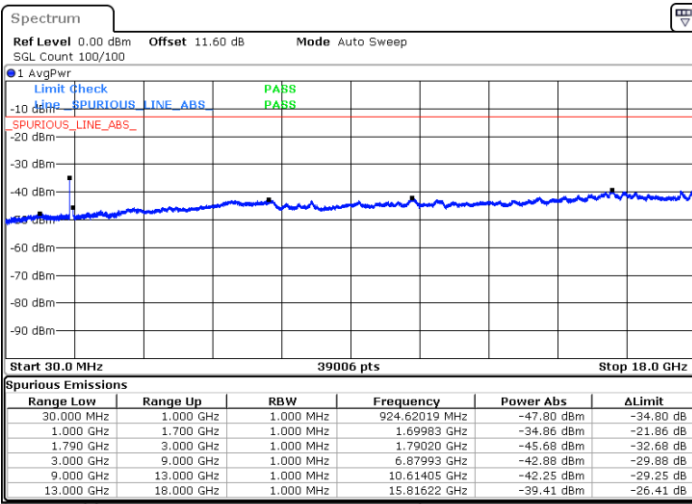

Highest Channel / 1RB99 and 1RB0

Date: 9.OCT.2020 13:13:24

Date: 9.OCT.2020 13:10:49

Highest Channel / FullIRB

N/A

Date: 9.OCT.2020 13:17:42

LTE Band 66C / 20MHz+15MHz

64QAM

Lowest Channel / 1RB0 and 1RB74

Lowest Channel / 1RB99 and 1RB0

Date: 9.OCT.2020 15:56:07

Date: 9.OCT.2020 15:51:49

Lowest Channel / FullIRB

N/A

Date: 9.OCT.2020 15:58:41

LTE Band 66C / 20MHz+15MHz

LTE Band 66C / 20MHz+15MHz

64QAM

Highest Channel / 1RB0 and 1RB74

Highest Channel / 1RB99 and 1RB0

Date: 9.OCT.2020 16:31:27

Date: 9.OCT.2020 16:28:53

Highest Channel / FullIRB

N/A