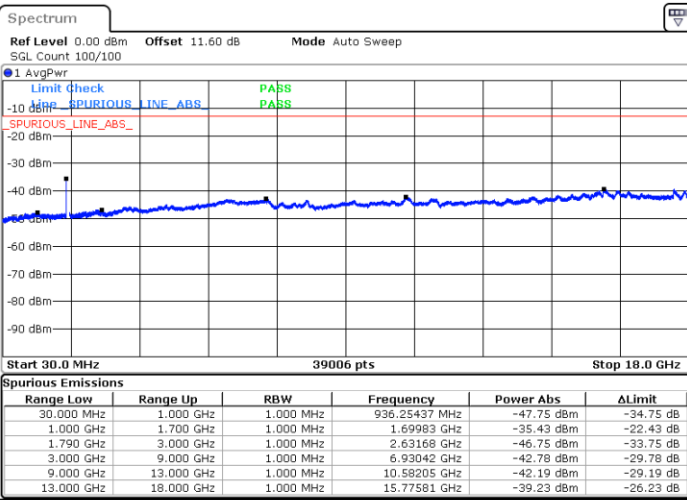

Date: 9.OCT.2020 09:47:06

LTE Band 66C / 10MHz+15MHz

256QAM

Highest Channel / 1RB0 and 1RB74

Highest Channel / 1RB49 and 1RB0

Date: 9.OCT.2020 09:33:39

Date: 9.OCT.2020 09:32:48

Highest Channel / FullIRB

N/A

Date: 9.OCT.2020 09:39:39

LTE Band 66C / 10MHz+20MHz

256QAM

Lowest Channel / 1RB0 and 1RB99

Lowest Channel / 1RB49 and 1RB0

Date: 9.OCT.2020 11:35:33

Date: 9.OCT.2020 11:58:03

Lowest Channel / FullIRB

N/A

Date: 9.OCT.2020 11:36:24

LTE Band 66C / 10MHz+20MHz

256QAM

Middle Channel / 1RB0 and 1RB99

Middle Channel / 1RB49 and 1RB0

Date: 9.OCT.2020 11:48:42

Date: 9.OCT.2020 11:54:43

Middle Channel / FullIRB

N/A

Date: 9.OCT.2020 11:47:51

LTE Band 66C / 10MHz+20MHz

256QAM

Highest Channel / 1RB0 and 1RB99

Highest Channel / 1RB49 and 1RB0