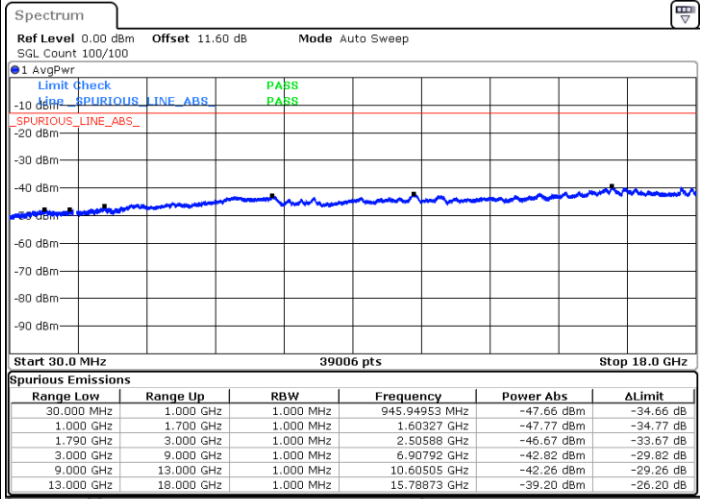

Lowest Channel / FullIRB

N/A

Date: 9.OCT.2020 11:36:24

LTE Band 66C / 10MHz+20MHz

256QAM

Middle Channel / 1RB0 and 1RB99

Middle Channel / 1RB49 and 1RB0

Date: 9.OCT.2020 11:48:42

Date: 9.OCT.2020 11:54:43

Middle Channel / FullIRB

N/A

Date: 9.OCT.2020 11:47:51

LTE Band 66C / 10MHz+20MHz

256QAM

Highest Channel / 1RB0 and 1RB99

Highest Channel / 1RB49 and 1RB0

Date: 9.OCT.2020 12:11:09

Date: 9.OCT.2020 12:10:17

Highest Channel / FullIRB

N/A

Date: 9.OCT.2020 12:17:09

LTE Band 66C / 15MHz+10MHz

256QAM

Lowest Channel / 1RB0 and 1RB49

Lowest Channel / 1RB74 and 1RB0

Date: 9.OCT.2020 10:12:05

Date: 9.OCT.2020 10:06:04

Lowest Channel / FullIRB

N/A

Date: 9.OCT.2020 10:12:57

LTE Band 66C / 15MHz+10MHz

256QAM