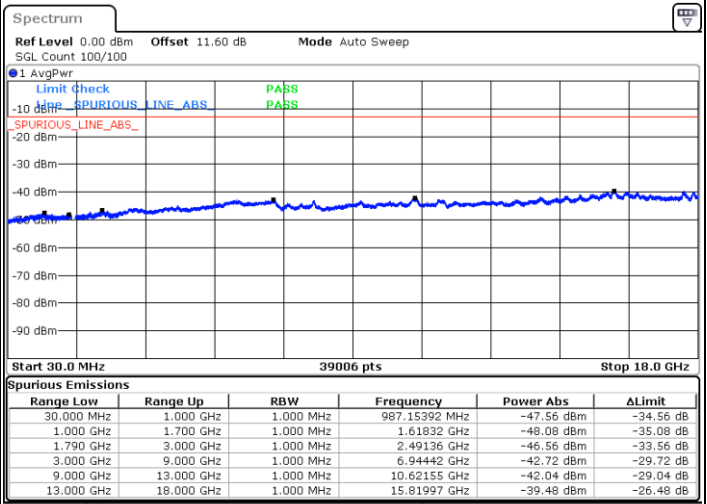

N/A

Date: 9.OCT.2020 18:54:33

LTE Band 66C / 20MHz+20MHz

64QAM

MiddleChannel / 1RB0 and 1RB99

Middle Channel / 1RB99 and 1RB0

Date: 9.OCT.2020 19:41:23

Date: 9.OCT.2020 19:45:40

Middle Channel / FullIRB

N/A

Date: 9.OCT.2020 19:38:48

LTE Band 66C / 20MHz+20MHz

64QAM

Highest Channel / 1RB0 and 1RB99

Highest Channel / 1RB99 and 1RB0

Date: 9.OCT.2020 19:27:14

Date: 9.OCT.2020 19:24:40

Highest Channel / FullIRB

N/A

Date: 9.OCT.2020 19:31:32

LTE Band 66C / 5MHz+20MHz

256QAM

Lowest Channel / 1RB0 and 1RB99

Lowest Channel / 1RB24 and 1RB0

Date: 9.OCT.2020 17:58:20

Date: 9.OCT.2020 17:52:19

Lowest Channel / FullIRB

N/A

Date: 9.OCT.2020 17:59:11

LTE Band 66C / 5MHz+20MHz

256QAM

Middle Channel / 1RB0 and 1RB99