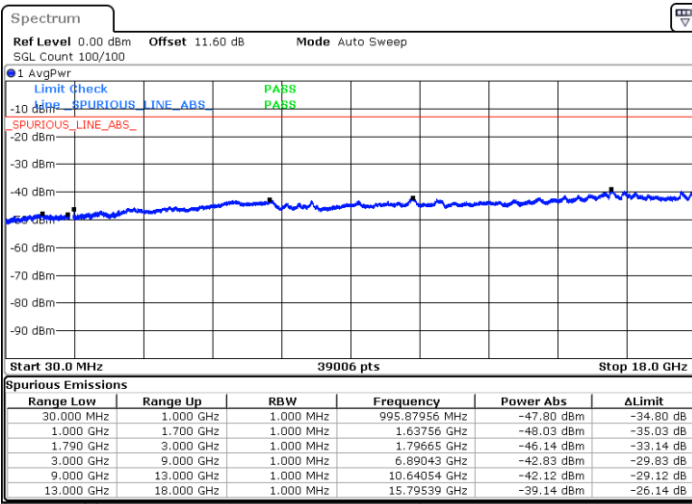

Highest Channel / FullIRB

N/A

Date: 9.OCT.2020 17:24:14

LTE Band 66C / 20MHz+10MHz

64QAM

Lowest Channel / 1RB0 and 1RB49

Lowest Channel / 1RB99 and 1RB0

Date: 9.OCT.2020 12:38:17

Date: 9.OCT.2020 12:34:00

Lowest Channel / FullIRB

N/A

Date: 9.OCT.2020 12:40:52

LTE Band 66C / 20MHz+10MHz

64QAM

Middle Channel / 1RB0 and 1RB49

Middle Channel / 1RB99 and 1RB0

Date: 9.OCT.2020 12:54:06

Date: 9.OCT.2020 12:58:23

Middle Channel / FullIRB

N/A

Date: 9.OCT.2020 12:51:31

LTE Band 66C / 20MHz+10MHz

64QAM

Highest Channel / 1RB0 and 1RB49

Highest Channel / 1RB99 and 1RB0

Date: 9.OCT.2020 13:13:24

Date: 9.OCT.2020 13:10:49

Highest Channel / FullIRB

N/A

Date: 9.OCT.2020 13:17:42

LTE Band 66C / 20MHz+15MHz

64QAM