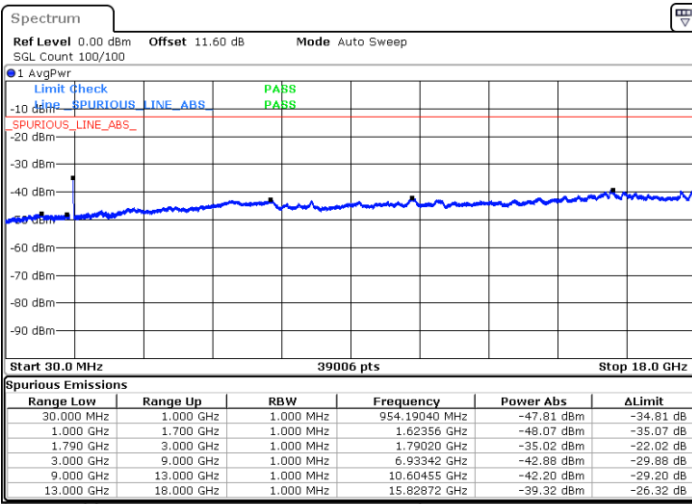

LTE Band 66C / 15MHz+10MHz

64QAM

Middle Channel / 1RB0 and 1RB49

Middle Channel / 1RB74 and 1RB0

Date: 9.OCT.2020 10:24:23

Date: 9.OCT.2020 10:28:40

Middle Channel / FullIRB

N/A

Date: 9.OCT.2020 10:21:48

LTE Band 66C / 15MHz+10MHz

64QAM

Highest Channel / 1RB0 and 1RB49

Highest Channel / 1RB74 and 1RB0

Date: 9.OCT.2020 10:43:32

Date: 9.OCT.2020 10:40:58

Highest Channel / FullIRB

N/A

Date: 9.OCT.2020 10:47:50

LTE Band 66C / 15MHz+15MHz

64QAM

Lowest Channel / 1RB0 and 1RB74

Lowest Channel / 1RB74 and 1RB0

Date: 9.OCT.2020 13:55:49

Date: 9.OCT.2020 13:51:32

Lowest Channel / FullIRB

N/A

Date: 9.OCT.2020 13:58:24

LTE Band 66C / 15MHz+15MHz

64QAM

Middle Channel / 1RB0 and 1RB74

Middle Channel / 1RB74 and 1RB0

Date: 9.OCT.2020 14:09:02