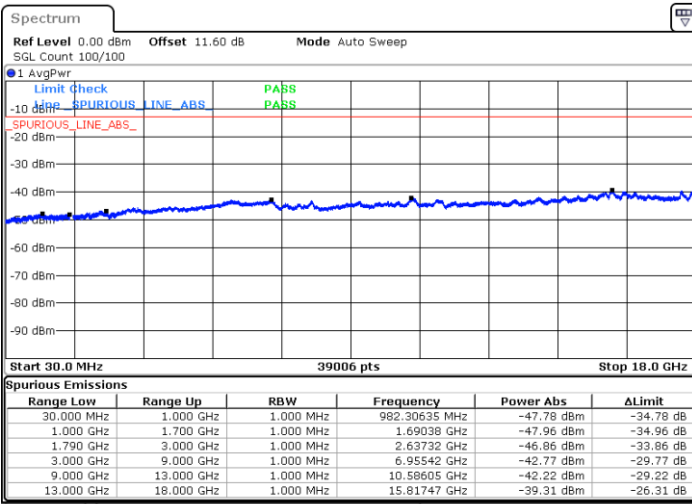

Date: 9.OCT.2020 14:13:19

Middle Channel / FullIRB

N/A

Date: 9.OCT.2020 14:06:26

LTE Band 66C / 15MHz+15MHz

64QAM

Highest Channel / 1RB0 and 1RB74

Highest Channel / 1RB74 and 1RB0

Date: 9.OCT.2020 14:29:54

Date: 9.OCT.2020 14:27:20

Highest Channel / FullIRB

N/A

Date: 9.OCT.2020 14:34:12

LTE Band 66C / 15MHz+20MHz

64QAM

Lowest Channel / 1RB0 and 1RB99

Lowest Channel / 1RB74 and 1RB0

Date: 9.OCT.2020 15:02:09

Date: 9.OCT.2020 14:57:51

Lowest Channel / FullIRB

N/A

Date: 9.OCT.2020 15:04:43

LTE Band 66C / 15MHz+20MHz

64QAM

Middle Channel / 1RB0 and 1RB99

Middle Channel / 1RB74 and 1RB0

Date: 9.OCT.2020 15:15:12

Date: 9.OCT.2020 15:19:29

Middle Channel / FullIRB

N/A

Date: 9.OCT.2020 15:12:37

LTE Band 66C / 15MHz+20MHz