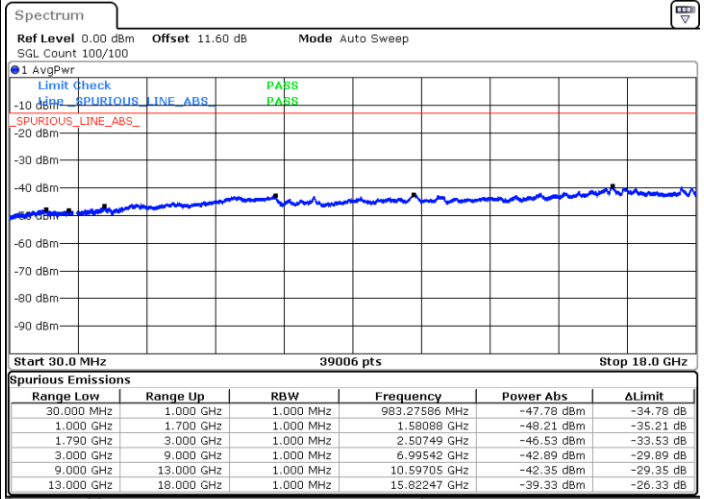

Date: 9.OCT.2020 09:47:06

LTE Band 66C / 10MHz+15MHz

256QAM

Highest Channel / 1RB0 and 1RB74

Highest Channel / 1RB49 and 1RB0

Date: 9.OCT.2020 09:33:39

Date: 9.OCT.2020 09:32:48

Highest Channel / FullIRB

N/A

Date: 9.OCT.2020 09:39:39

LTE Band 66C / 10MHz+20MHz

256QAM

Lowest Channel / 1RB0 and 1RB99

Lowest Channel / 1RB49 and 1RB0

Date: 9.OCT.2020 11:35:33

Date: 9.OCT.2020 11:58:03

Lowest Channel / FullIRB

N/A

Date: 9.OCT.2020 11:36:24

LTE Band 66C / 10MHz+20MHz

256QAM

Middle Channel / 1RB0 and 1RB99

Middle Channel / 1RB49 and 1RB0

Date: 9.OCT.2020 11:48:42

Date: 9.OCT.2020 11:54:43

Middle Channel / FullIRB

N/A

Date: 9.OCT.2020 11:47:51

LTE Band 66C / 10MHz+20MHz

256QAM

Highest Channel / 1RB0 and 1RB99

Highest Channel / 1RB49 and 1RB0