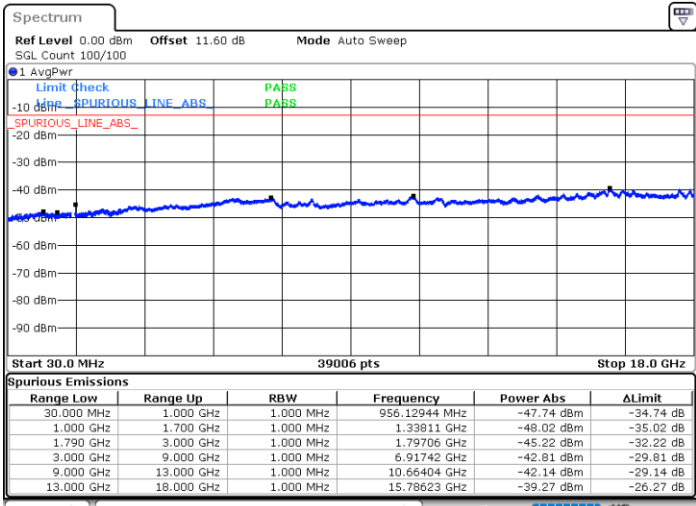

N/A

Date: 9.OCT.2020 09:39:39

LTE Band 66C / 10MHz+20MHz

256QAM

Lowest Channel / 1RB0 and 1RB99

Lowest Channel / 1RB49 and 1RB0

Date: 9.OCT.2020 11:35:33

Date: 9.OCT.2020 11:58:03

Lowest Channel / FullIRB

N/A

Date: 9.OCT.2020 11:36:24

LTE Band 66C / 10MHz+20MHz

256QAM

Middle Channel / 1RB0 and 1RB99

Middle Channel / 1RB49 and 1RB0

Date: 9.OCT.2020 11:48:42

Date: 9.OCT.2020 11:54:43

Middle Channel / FullIRB

N/A

Date: 9.OCT.2020 11:47:51

LTE Band 66C / 10MHz+20MHz

256QAM

Highest Channel / 1RB0 and 1RB99

Highest Channel / 1RB49 and 1RB0

Date: 9.OCT.2020 12:11:09

Date: 9.OCT.2020 12:10:17

Highest Channel / FullIRB

N/A

Date: 9.OCT.2020 12:17:09

LTE Band 66C / 15MHz+10MHz

256QAM

Lowest Channel / 1RB0 and 1RB49