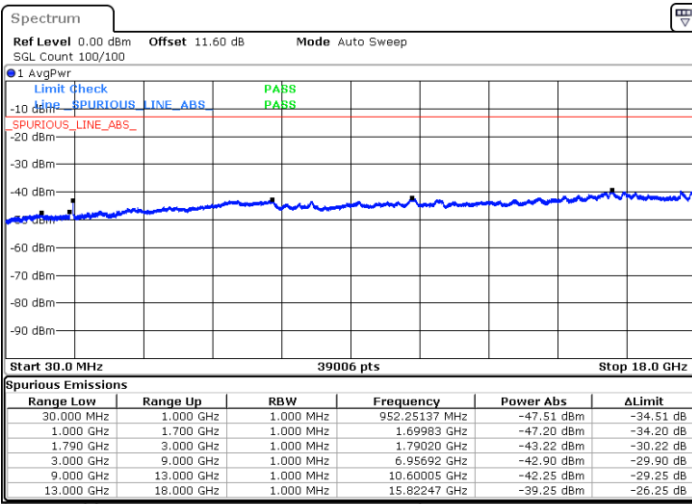

LTE Band 66C / 15MHz+10MHz

16QAM

Lowest Channel / 1RB0 and 1RB49

Lowest Channel / 1RB74 and 1RB0

Date: 9.OCT.2020 10:10:22

Date: 9.OCT.2020 10:07:47

Lowest Channel / FullIRB

N/A

Date: 9.OCT.2020 10:14:40

LTE Band 66C / 15MHz+10MHz

16QAM

Middle Channel / 1RB0 and 1RB49

Middle Channel / 1RB74 and 1RB0

Date: 9.OCT.2020 10:25:14

Date: 9.OCT.2020 10:27:49

Middle Channel / FullIRB

N/A

Date: 9.OCT.2020 10:20:56

LTE Band 66C / 15MHz+10MHz

16QAM

Highest Channel / 1RB0 and 1RB49

Highest Channel / 1RB74 and 1RB0

Date: 9.OCT.2020 10:44:24

Date: 9.OCT.2020 10:40:06

Highest Channel / FullIRB

N/A

Date: 9.OCT.2020 10:46:58

LTE Band 66C / 15MHz+15MHz

16QAM

Lowest Channel / 1RB0 and 1RB74

Lowest Channel / 1RB74 and 1RB0

Date: 9.OCT.2020 13:54:58