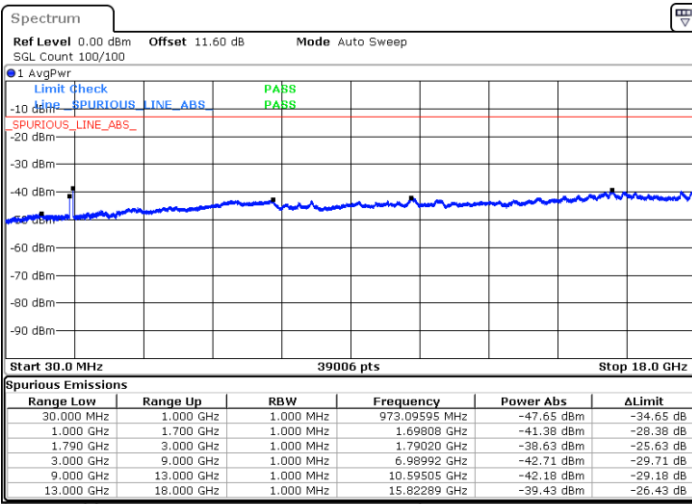

Date: 9.OCT.2020 15:37:57

LTE Band 66C / 20MHz+5MHz

16QAM

Lowest Channel / 1RB0 and 1RB24

Lowest Channel / 1RB99 and 1RB0

Date: 9.OCT.2020 16:57:55

Date: 9.OCT.2020 16:55:21

Lowest Channel / FullIRB

N/A

Date: 9.OCT.2020 17:02:13

LTE Band 66C / 20MHz+5MHz

16QAM

Middle Channel / 1RB0 and 1RB24

Middle Channel / 1RB99 and 1RB0

Date: 9.OCT.2020 17:38:13

Date: 9.OCT.2020 17:40:47

Middle Channel / FullIRB

N/A

Date: 9.OCT.2020 17:33:55

LTE Band 66C / 20MHz+5MHz

16QAM

Highest Channel / 1RB0 and 1RB24

Highest Channel / 1RB99 and 1RB0

Date: 9.OCT.2020 17:20:48

Date: 9.OCT.2020 17:16:31

Highest Channel / FullIRB

N/A

Date: 9.OCT.2020 17:23:23

LTE Band 66C / 20MHz+10MHz

16QAM

Lowest Channel / 1RB0 and 1RB49

Lowest Channel / 1RB99 and 1RB0