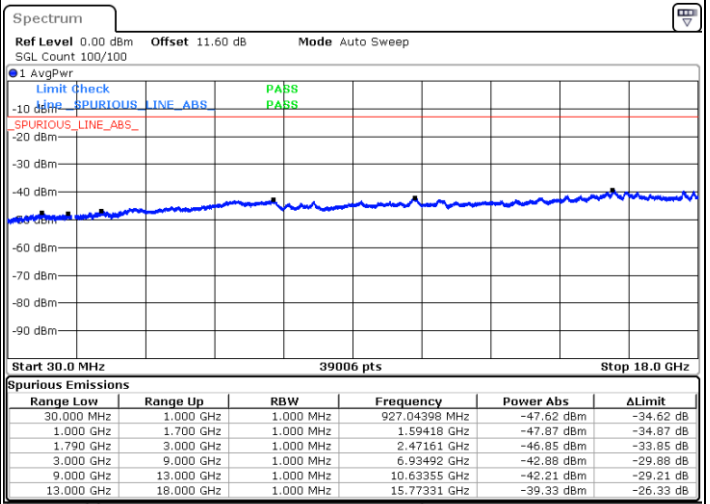

Highest Channel / 1RB0 and 1RB49

Highest Channel / 1RB99 and 1RB0

Date: 9.OCT.2020 13:14:16

Date: 9.OCT.2020 13:09:58

Highest Channel / FullIRB

N/A

Date: 9.OCT.2020 13:16:50

LTE Band 66C / 20MHz+15MHz

16QAM

Lowest Channel / 1RB0 and 1RB74

Lowest Channel / 1RB99 and 1RB0

Date: 9.OCT.2020 15:55:15

Date: 9.OCT.2020 15:52:41

Lowest Channel / FullIRB

N/A

Date: 9.OCT.2020 15:59:33

LTE Band 66C / 20MHz+15MHz

16QAM

Middle Channel / 1RB0 and 1RB74

Middle Channel / 1RB99 and 1RB0

Date: 9.OCT.2020 16:10:01

Date: 9.OCT.2020 16:12:35

Middle Channel / FullIRB

N/A

Date: 9.OCT.2020 16:05:43

LTE Band 66C / 20MHz+15MHz

16QAM

Highest Channel / 1RB0 and 1RB74

Highest Channel / 1RB99 and 1RB0

Date: 9.OCT.2020 16:32:18

Date: 9.OCT.2020 16:28:01

Highest Channel / FullIRB