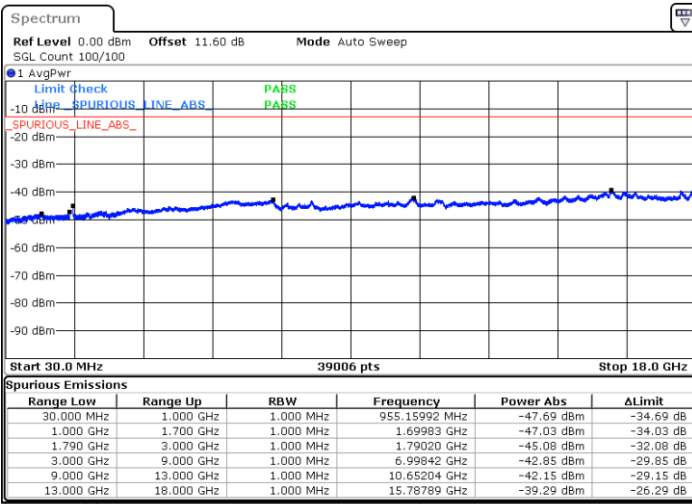

Date: 9.OCT.2020 19:28:06

Date: 9.OCT.2020 19:23:49

Highest Channel / FullIRB

N/A

Date: 9.OCT.2020 19:30:40

LTE Band 66C / 5MHz+20MHz

64QAM

Lowest Channel / 1RB0 and 1RB99

Lowest Channel / 1RB24 and 1RB0

Date: 9.OCT.2020 17:57:28

Date: 9.OCT.2020 17:53:11

Lowest Channel / FullIRB

N/A

Date: 9.OCT.2020 18:00:03

LTE Band 66C / 5MHz+20MHz

64QAM

Middle Channel / 1RB0 and 1RB99

Middle Channel / 1RB24 and 1RB0

Date: 9.OCT.2020 18:10:30

Date: 9.OCT.2020 18:14:47

Middle Channel / FullIRB

N/A

Date: 9.OCT.2020 18:07:55

LTE Band 66C / 5MHz+20MHz

64QAM

Highest Channel / 1RB0 and 1RB99

Highest Channel / 1RB24 and 1RB0

Date: 9.OCT.2020 18:29:45

Date: 9.OCT.2020 18:27:11

Highest Channel / FullIRB

N/A

Date: 9.OCT.2020 18:34:03