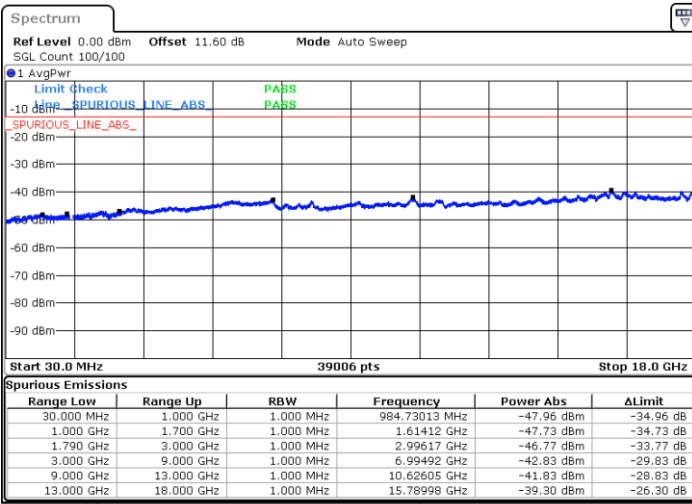

Date: 9.OCT.2020 10:14:40

LTE Band 66C / 15MHz+10MHz

16QAM

Middle Channel / 1RB0 and 1RB49

Middle Channel / 1RB74 and 1RB0

Date: 9.OCT.2020 10:25:14

Date: 9.OCT.2020 10:27:49

Middle Channel / FullIRB

N/A

Date: 9.OCT.2020 10:20:56

LTE Band 66C / 15MHz+10MHz

16QAM

Highest Channel / 1RB0 and 1RB49

Highest Channel / 1RB74 and 1RB0

Date: 9.OCT.2020 10:44:24

Date: 9.OCT.2020 10:40:06

Highest Channel / FullIRB

N/A

Date: 9.OCT.2020 10:46:58

LTE Band 66C / 15MHz+15MHz

16QAM

Lowest Channel / 1RB0 and 1RB74

Lowest Channel / 1RB74 and 1RB0

Date: 9.OCT.2020 13:54:58

Date: 9.OCT.2020 13:52:23

Lowest Channel / FullIRB

N/A

Date: 9.OCT.2020 13:59:15

LTE Band 66C / 15MHz+15MHz

16QAM

Middle Channel / 1RB0 and 1RB74

Middle Channel / 1RB74 and 1RB0