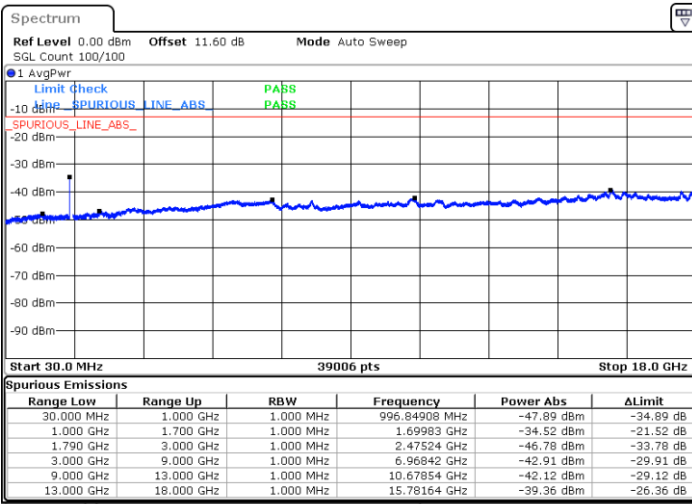

N/A

Date: 9.OCT.2020 09:46:14

LTE Band 66C / 10MHz+15MHz

64QAM

Highest Channel / 1RB0 and 1RB74

Highest Channel / 1RB49 and 1RB0

Date: 9.OCT.2020 09:34:30

Date: 9.OCT.2020 09:31:56

Highest Channel / FullIRB

N/A

Date: 9.OCT.2020 09:38:48

LTE Band 66C / 10MHz+20MHz

64QAM

Lowest Channel / 1RB0 and 1RB99

Lowest Channel / 1RB49 and 1RB0

Date: 9.OCT.2020 11:34:41

Date: 9.OCT.2020 11:30:24

Lowest Channel / FullIRB

N/A

Date: 9.OCT.2020 11:37:16

LTE Band 66C / 10MHz+20MHz

64QAM

Middle Channel / 1RB0 and 1RB99

Middle Channel / 1RB49 and 1RB0

Date: 9.OCT.2020 11:49:34

Date: 9.OCT.2020 11:53:51

Middle Channel / FullIRB

N/A

Date: 9.OCT.2020 11:46:59

LTE Band 66C / 10MHz+20MHz

64QAM

Highest Channel / 1RB0 and 1RB99