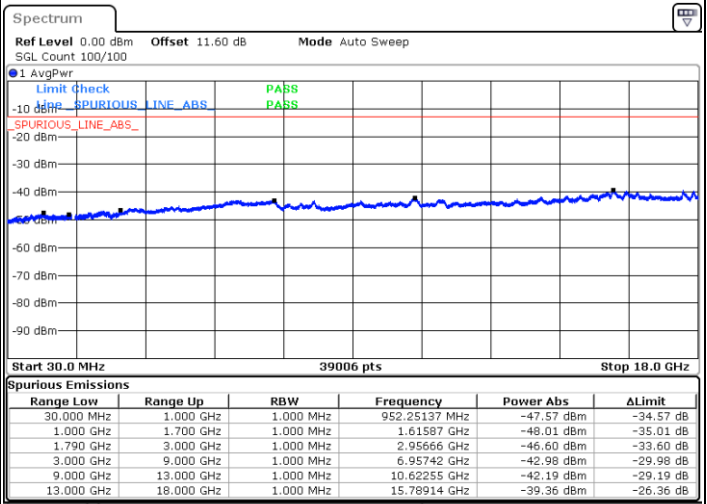

Date: 9.OCT.2020 11:30:24

Lowest Channel / FullIRB

N/A

Date: 9.OCT.2020 11:37:16

LTE Band 66C / 10MHz+20MHz

64QAM

Middle Channel / 1RB0 and 1RB99

Middle Channel / 1RB49 and 1RB0

Date: 9.OCT.2020 11:49:34

Date: 9.OCT.2020 11:53:51

Middle Channel / FullIRB

N/A

Date: 9.OCT.2020 11:46:59

LTE Band 66C / 10MHz+20MHz

64QAM

Highest Channel / 1RB0 and 1RB99

Highest Channel / 1RB49 and 1RB0

Date: 9.OCT.2020 12:12:00

Date: 9.OCT.2020 12:09:26

Highest Channel / FullIRB

N/A

Date: 9.OCT.2020 12:16:17

LTE Band 66C / 15MHz+10MHz

64QAM

Lowest Channel / 1RB0 and 1RB49

Lowest Channel / 1RB74 and 1RB0

Date: 9.OCT.2020 10:11:13

Date: 9.OCT.2020 10:06:56

Lowest Channel / FullIRB

N/A

Date: 9.OCT.2020 10:13:48