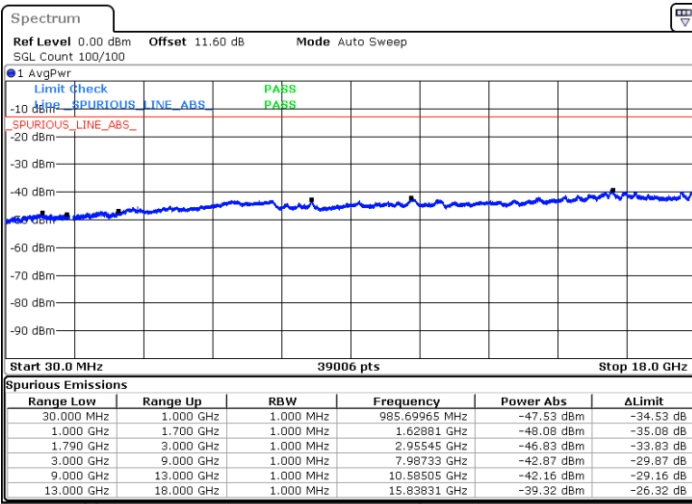

Date: 9.OCT.2020 11:30:24

Lowest Channel / FullIRB

N/A

Date: 9.OCT.2020 11:37:16

LTE Band 66C / 10MHz+20MHz

64QAM

Middle Channel / 1RB0 and 1RB99

Middle Channel / 1RB49 and 1RB0

Date: 9.OCT.2020 11:49:34

Date: 9.OCT.2020 11:53:51

Middle Channel / FullIRB

N/A

Date: 9.OCT.2020 11:46:59

LTE Band 66C / 10MHz+20MHz

64QAM

Highest Channel / 1RB0 and 1RB99

Highest Channel / 1RB49 and 1RB0

Date: 9.OCT.2020 12:12:00

Date: 9.OCT.2020 12:09:26

Highest Channel / FullIRB

N/A

Date: 9.OCT.2020 12:16:17

LTE Band 66C / 15MHz+10MHz

64QAM

Lowest Channel / 1RB0 and 1RB49

Lowest Channel / 1RB74 and 1RB0

Date: 9.OCT.2020 10:11:13

Date: 9.OCT.2020 10:06:56

Lowest Channel / FullIRB

N/A

Date: 9.OCT.2020 10:13:48