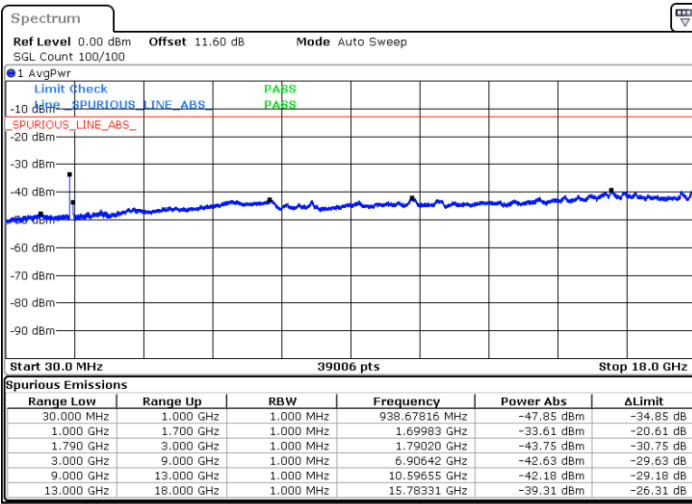

Date: 9.OCT.2020 16:05:43

LTE Band 66C / 20MHz+15MHz

16QAM

Highest Channel / 1RB0 and 1RB74

Highest Channel / 1RB99 and 1RB0

Date: 9.OCT.2020 16:32:18

Date: 9.OCT.2020 16:28:01

Highest Channel / FullIRB

N/A

Date: 9.OCT.2020 16:34:53

LTE Band 66C / 20MHz+20MHz

16QAM

Lowest Channel / 1RB0 and 1RB99

Lowest Channel / 1RB99 and 1RB0

Date: 9.OCT.2020 18:48:58

Date: 9.OCT.2020 18:46:23

Lowest Channel / FullIRB

N/A

Date: 9.OCT.2020 18:55:24

LTE Band 66C / 20MHz+20MHz

16QAM

MiddleChannel / 1RB0 and 1RB99

Middle Channel / 1RB99 and 1RB0

Date: 9.OCT.2020 19:42:14

Date: 9.OCT.2020 19:44:48

Middle Channel / FullIRB

N/A

Date: 9.OCT.2020 19:37:57

LTE Band 66C / 20MHz+20MHz

16QAM

Highest Channel / 1RB0 and 1RB99

Highest Channel / 1RB99 and 1RB0