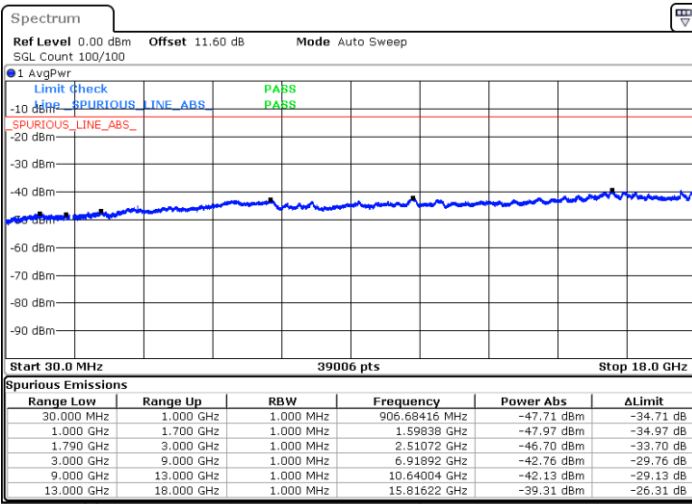

Lowest Channel / 1RB24 and 1RB0

Date: 9.OCT.2020 17:57:28

Date: 9.OCT.2020 17:53:11

Lowest Channel / FullIRB

N/A

Date: 9.OCT.2020 18:00:03

LTE Band 66C / 5MHz+20MHz

64QAM

Middle Channel / 1RB0 and 1RB99

Middle Channel / 1RB24 and 1RB0

Date: 9.OCT.2020 18:10:30

Date: 9.OCT.2020 18:14:47

Middle Channel / FullIRB

N/A

Date: 9.OCT.2020 18:07:55

LTE Band 66C / 5MHz+20MHz

64QAM

Highest Channel / 1RB0 and 1RB99

Highest Channel / 1RB24 and 1RB0

Date: 9.OCT.2020 18:29:45

Date: 9.OCT.2020 18:27:11

Highest Channel / FullIRB

N/A

Date: 9.OCT.2020 18:34:03

LTE Band 66C / 10MHz+15MHz

64QAM

Lowest Channel / 1RB0 and 1RB74

Lowest Channel / 1RB49 and 1RB0

Date: 9.OCT.2020 09:15:18

Date: 9.OCT.2020 09:11:01

Lowest Channel / FullIRB

N/A