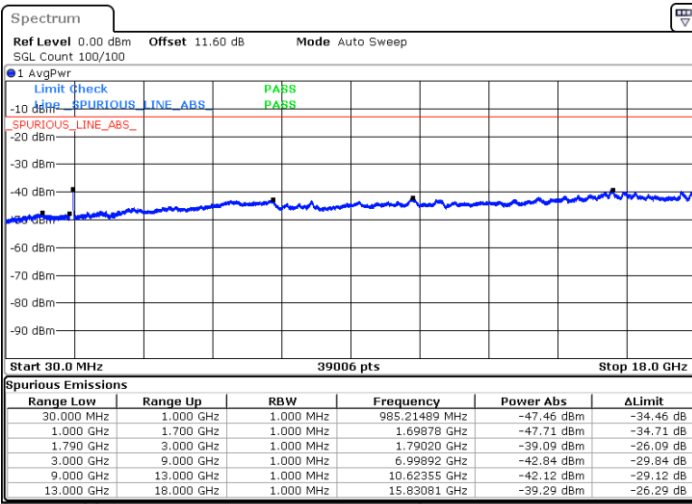

Date: 9.OCT.2020 11:30:24

Lowest Channel / FullIRB

N/A

Date: 9.OCT.2020 11:37:16

LTE Band 66C / 10MHz+20MHz

64QAM

Middle Channel / 1RB0 and 1RB99

Middle Channel / 1RB49 and 1RB0

Date: 9.OCT.2020 11:49:34

Date: 9.OCT.2020 11:53:51

Middle Channel / FullIRB

N/A

Date: 9.OCT.2020 11:46:59

LTE Band 66C / 10MHz+20MHz

64QAM

Highest Channel / 1RB0 and 1RB99

Highest Channel / 1RB49 and 1RB0

Date: 9.OCT.2020 12:12:00

Date: 9.OCT.2020 12:09:26

Highest Channel / FullIRB

N/A

Date: 9.OCT.2020 12:16:17

LTE Band 66C / 15MHz+10MHz

64QAM

Lowest Channel / 1RB0 and 1RB49

Lowest Channel / 1RB74 and 1RB0

Date: 9.OCT.2020 10:11:13

Date: 9.OCT.2020 10:06:56

Lowest Channel / FullIRB

N/A

Date: 9.OCT.2020 10:13:48