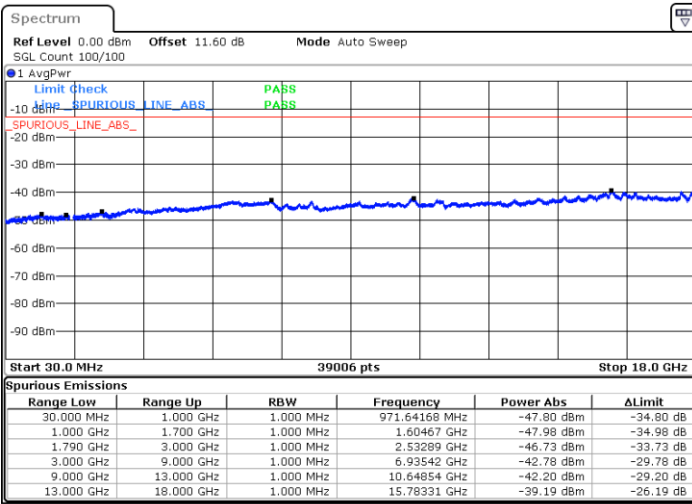

Highest Channel / FullIRB

N/A

Date: 9.OCT.2020 10:46:58

LTE Band 66C / 15MHz+15MHz

16QAM

Lowest Channel / 1RB0 and 1RB74

Lowest Channel / 1RB74 and 1RB0

Date: 9.OCT.2020 13:54:58

Date: 9.OCT.2020 13:52:23

Lowest Channel / FullIRB

N/A

Date: 9.OCT.2020 13:59:15

LTE Band 66C / 15MHz+15MHz

16QAM

Middle Channel / 1RB0 and 1RB74

Middle Channel / 1RB74 and 1RB0

Date: 9.OCT.2020 14:09:53

Date: 9.OCT.2020 14:12:28

Middle Channel / FullIRB

N/A

Date: 9.OCT.2020 14:05:35

LTE Band 66C / 15MHz+15MHz

16QAM

Highest Channel / 1RB0 and 1RB74

Highest Channel / 1RB74 and 1RB0

Date: 9.OCT.2020 14:30:46

Date: 9.OCT.2020 14:26:28

Highest Channel / FullIRB

N/A

Date: 9.OCT.2020 14:33:20

LTE Band 66C / 15MHz+20MHz

16QAM