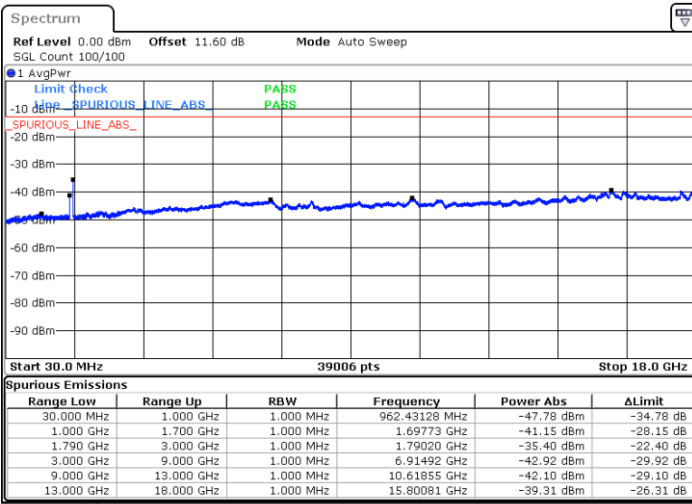

LTE Band 66C / 15MHz+10MHz

16QAM

Lowest Channel / 1RB0 and 1RB49

Lowest Channel / 1RB74 and 1RB0

Date: 9.OCT.2020 10:10:22

Date: 9.OCT.2020 10:07:47

Lowest Channel / FullIRB

N/A

Date: 9.OCT.2020 10:14:40

LTE Band 66C / 15MHz+10MHz

16QAM

Middle Channel / 1RB0 and 1RB49

Middle Channel / 1RB74 and 1RB0

Date: 9.OCT.2020 10:25:14

Date: 9.OCT.2020 10:27:49

Middle Channel / FullIRB

N/A

Date: 9.OCT.2020 10:20:56

LTE Band 66C / 15MHz+10MHz

16QAM

Highest Channel / 1RB0 and 1RB49

Highest Channel / 1RB74 and 1RB0

Date: 9.OCT.2020 10:44:24

Date: 9.OCT.2020 10:40:06

Highest Channel / FullIRB

N/A

Date: 9.OCT.2020 10:46:58

LTE Band 66C / 15MHz+15MHz

16QAM

Lowest Channel / 1RB0 and 1RB74

Lowest Channel / 1RB74 and 1RB0

Date: 9.OCT.2020 13:54:58