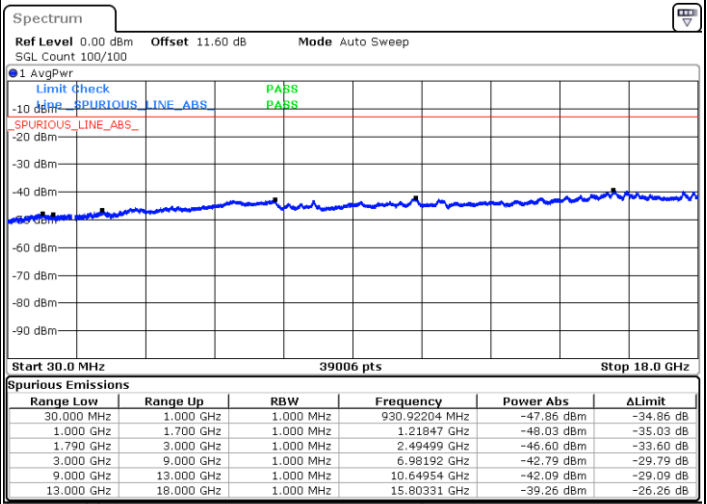

Date: 9.OCT.2020 19:44:48

Middle Channel / FullIRB

N/A

Date: 9.OCT.2020 19:37:57

LTE Band 66C / 20MHz+20MHz

16QAM

Highest Channel / 1RB0 and 1RB99

Highest Channel / 1RB99 and 1RB0

Date: 9.OCT.2020 19:28:06

Date: 9.OCT.2020 19:23:49

Highest Channel / FullIRB

N/A

Date: 9.OCT.2020 19:30:40

LTE Band 66C / 5MHz+20MHz

64QAM

Lowest Channel / 1RB0 and 1RB99

Lowest Channel / 1RB24 and 1RB0

Date: 9.OCT.2020 17:57:28

Date: 9.OCT.2020 17:53:11

Lowest Channel / FullIRB

N/A

Date: 9.OCT.2020 18:00:03

LTE Band 66C / 5MHz+20MHz

64QAM