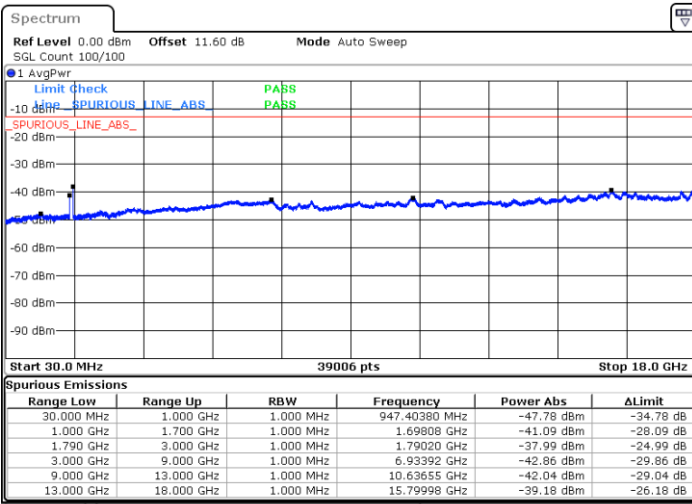

Date: 9.OCT.2020 19:44:48

Middle Channel / FullIRB

N/A

Date: 9.OCT.2020 19:37:57

LTE Band 66C / 20MHz+20MHz

16QAM

Highest Channel / 1RB0 and 1RB99

Highest Channel / 1RB99 and 1RB0

Date: 9.OCT.2020 19:28:06

Date: 9.OCT.2020 19:23:49

Highest Channel / FullIRB

N/A

Date: 9.OCT.2020 19:30:40

LTE Band 66C / 5MHz+20MHz

64QAM

Lowest Channel / 1RB0 and 1RB99

Lowest Channel / 1RB24 and 1RB0

Date: 9.OCT.2020 17:57:28

Date: 9.OCT.2020 17:53:11

Lowest Channel / FullIRB

N/A

Date: 9.OCT.2020 18:00:03

LTE Band 66C / 5MHz+20MHz

64QAM

Middle Channel / 1RB0 and 1RB99

Middle Channel / 1RB24 and 1RB0

Date: 9.OCT.2020 18:10:30

Date: 9.OCT.2020 18:14:47

Middle Channel / FullIRB

N/A

Date: 9.OCT.2020 18:07:55

LTE Band 66C / 5MHz+20MHz