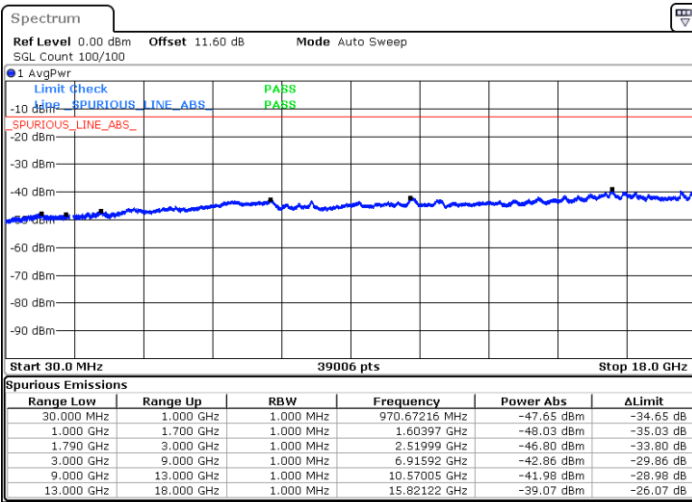

Middle Channel / 1RB99 and 1RB0

Date: 9.OCT.2020 12:54:57

Date: 9.OCT.2020 12:57:32

Middle Channel / FullIRB

N/A

Date: 9.OCT.2020 12:50:40

LTE Band 66C / 20MHz+10MHz

16QAM

Highest Channel / 1RB0 and 1RB49

Highest Channel / 1RB99 and 1RB0

Date: 9.OCT.2020 13:14:16

Date: 9.OCT.2020 13:09:58

Highest Channel / FullIRB

N/A

Date: 9.OCT.2020 13:16:50

LTE Band 66C / 20MHz+15MHz

16QAM

Lowest Channel / 1RB0 and 1RB74

Lowest Channel / 1RB99 and 1RB0

Date: 9.OCT.2020 15:55:15

Date: 9.OCT.2020 15:52:41

Lowest Channel / FullIRB

N/A

Date: 9.OCT.2020 15:59:33