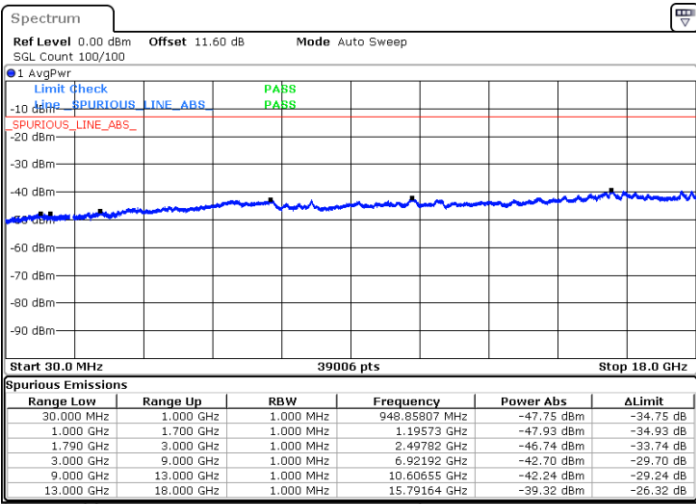

LTE Band 66C / 15MHz+20MHz

16QAM

Middle Channel / 1RB0 and 1RB99

Middle Channel / 1RB74 and 1RB0

Date: 9.OCT.2020 15:16:04