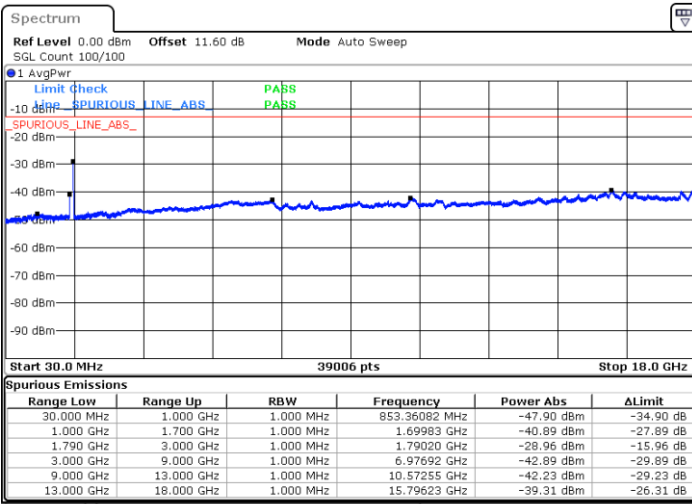

LTE Band 66C / 20MHz+15MHz

16QAM

Middle Channel / 1RB0 and 1RB74

Middle Channel / 1RB99 and 1RB0

Date: 9.OCT.2020 16:10:01

Date: 9.OCT.2020 16:12:35

Middle Channel / FullIRB

N/A

Date: 9.OCT.2020 16:05:43

LTE Band 66C / 20MHz+15MHz

16QAM

Highest Channel / 1RB0 and 1RB74

Highest Channel / 1RB99 and 1RB0

Date: 9.OCT.2020 16:32:18

Date: 9.OCT.2020 16:28:01

Highest Channel / FullIRB

N/A

Date: 9.OCT.2020 16:34:53

LTE Band 66C / 20MHz+20MHz

16QAM

Lowest Channel / 1RB0 and 1RB99

Lowest Channel / 1RB99 and 1RB0

Date: 9.OCT.2020 18:48:58

Date: 9.OCT.2020 18:46:23

Lowest Channel / FullIRB

N/A

Date: 9.OCT.2020 18:55:24

LTE Band 66C / 20MHz+20MHz

16QAM

MiddleChannel / 1RB0 and 1RB99

Middle Channel / 1RB99 and 1RB0

Date: 9.OCT.2020 19:42:14