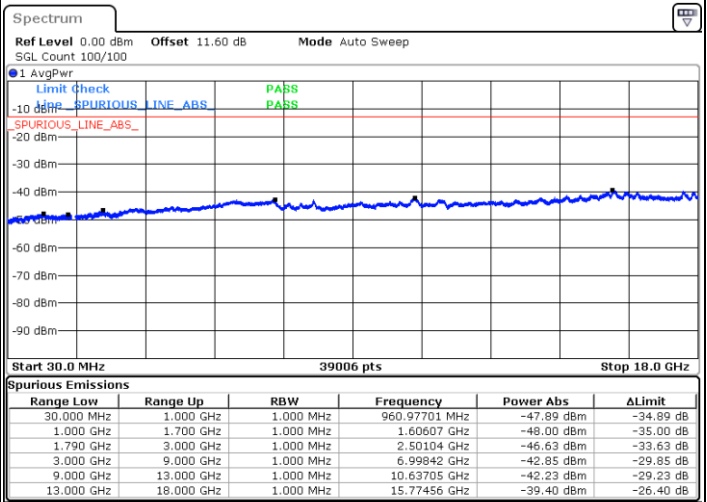

Middle Channel / 1RB99 and 1RB0

Date: 9.OCT.2020 12:54:57

Date: 9.OCT.2020 12:57:32

Middle Channel / FullIRB

N/A

Date: 9.OCT.2020 12:50:40

LTE Band 66C / 20MHz+10MHz

16QAM

Highest Channel / 1RB0 and 1RB49

Highest Channel / 1RB99 and 1RB0

Date: 9.OCT.2020 13:14:16

Date: 9.OCT.2020 13:09:58

Highest Channel / FullIRB

N/A

Date: 9.OCT.2020 13:16:50

LTE Band 66C / 20MHz+15MHz

16QAM

Lowest Channel / 1RB0 and 1RB74

Lowest Channel / 1RB99 and 1RB0

Date: 9.OCT.2020 15:55:15

Date: 9.OCT.2020 15:52:41

Lowest Channel / FullIRB

N/A

Date: 9.OCT.2020 15:59:33