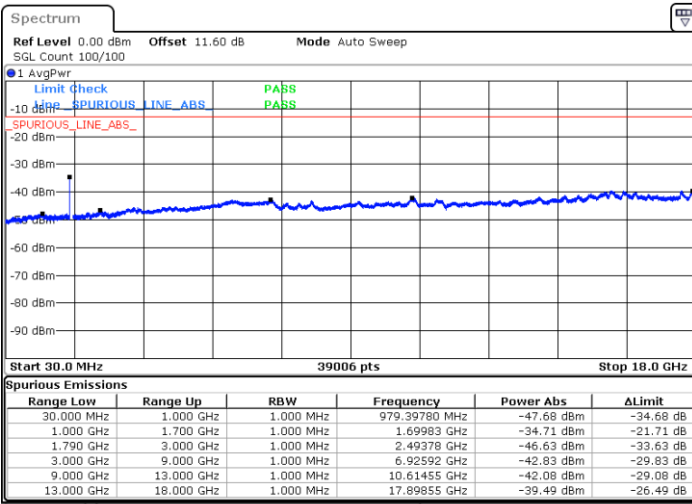

64QAM

Highest Channel / 1RB0 and 1RB99

Highest Channel / 1RB24 and 1RB0

Date: 9.OCT.2020 18:29:45

Date: 9.OCT.2020 18:27:11

Highest Channel / FullIRB

N/A

Date: 9.OCT.2020 18:34:03

LTE Band 66C / 10MHz+15MHz

64QAM

Lowest Channel / 1RB0 and 1RB74

Lowest Channel / 1RB49 and 1RB0

Date: 9.OCT.2020 09:15:18

Date: 9.OCT.2020 09:11:01

Lowest Channel / FullIRB

N/A

Date: 9.OCT.2020 09:17:53

LTE Band 66C / 10MHz+15MHz

64QAM

MiddleChannel / 1RB0 and 1RB74

Middle Channel / 1RB49 and 1RB0

Date: 9.OCT.2020 09:48:49

Date: 9.OCT.2020 09:53:06

Middle Channel / FullIRB

N/A

Date: 9.OCT.2020 09:46:14

LTE Band 66C / 10MHz+15MHz

64QAM

Highest Channel / 1RB0 and 1RB74

Highest Channel / 1RB49 and 1RB0

Date: 9.OCT.2020 09:34:30

Date: 9.OCT.2020 09:31:56