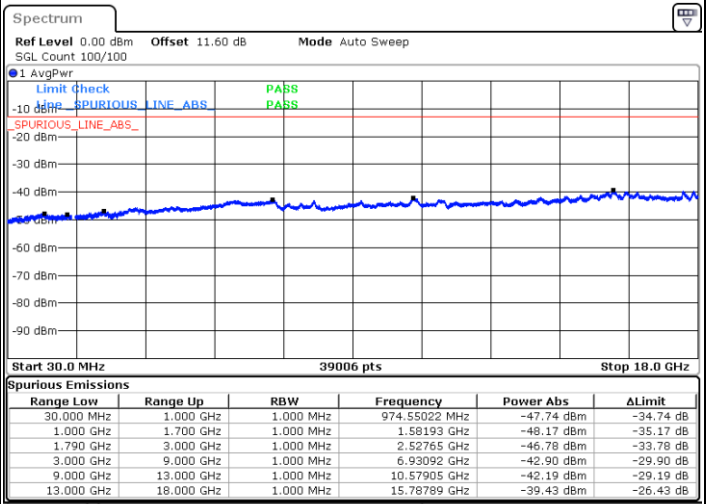

Lowest Channel / FullIRB

N/A

Date: 9.OCT.2020 18:55:24

LTE Band 66C / 20MHz+20MHz

16QAM

MiddleChannel / 1RB0 and 1RB99

Middle Channel / 1RB99 and 1RB0

Date: 9.OCT.2020 19:42:14

Date: 9.OCT.2020 19:44:48

Middle Channel / FullIRB

N/A

Date: 9.OCT.2020 19:37:57

LTE Band 66C / 20MHz+20MHz

16QAM

Highest Channel / 1RB0 and 1RB99

Highest Channel / 1RB99 and 1RB0

Date: 9.OCT.2020 19:28:06

Date: 9.OCT.2020 19:23:49

Highest Channel / FullIRB

N/A

Date: 9.OCT.2020 19:30:40

LTE Band 66C / 5MHz+20MHz

64QAM

Lowest Channel / 1RB0 and 1RB99

Lowest Channel / 1RB24 and 1RB0

Date: 9.OCT.2020 17:57:28

Date: 9.OCT.2020 17:53:11

Lowest Channel / FullIRB

N/A

Date: 9.OCT.2020 18:00:03

LTE Band 66C / 5MHz+20MHz

64QAM