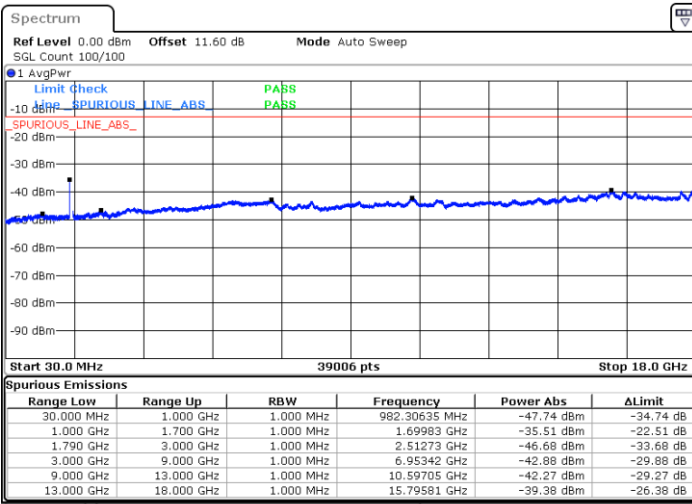

Middle Channel / FullIRB

N/A

Date: 9.OCT.2020 17:33:55

LTE Band 66C / 20MHz+5MHz

16QAM

Highest Channel / 1RB0 and 1RB24

Highest Channel / 1RB99 and 1RB0

Date: 9.OCT.2020 17:20:48

Date: 9.OCT.2020 17:16:31

Highest Channel / FullIRB

N/A

Date: 9.OCT.2020 17:23:23

LTE Band 66C / 20MHz+10MHz

16QAM

Lowest Channel / 1RB0 and 1RB49

Lowest Channel / 1RB99 and 1RB0

Date: 9.OCT.2020 12:37:26

Date: 9.OCT.2020 12:34:52

Lowest Channel / FullIRB

N/A

Date: 9.OCT.2020 12:41:43

LTE Band 66C / 20MHz+10MHz

16QAM

Middle Channel / 1RB0 and 1RB49

Highest Channel / 1RB0 and 1RB49

Highest Channel / 1RB99 and 1RB0

Date: 9.OCT.2020 13:14:16

Date: 9.OCT.2020 13:09:58

Highest Channel / FullIRB

N/A

Date: 9.OCT.2020 13:16:50

LTE Band 66C / 20MHz+15MHz