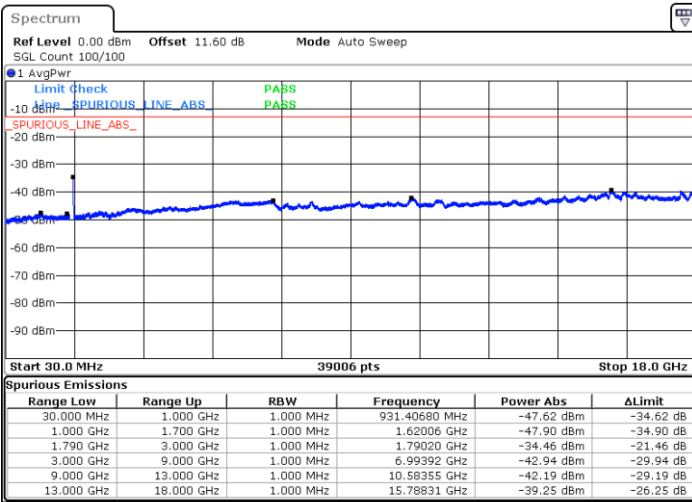

Date: 9.OCT.2020 10:14:40

LTE Band 66C / 15MHz+10MHz

16QAM

Middle Channel / 1RB0 and 1RB49

Middle Channel / 1RB74 and 1RB0

Date: 9.OCT.2020 10:25:14

Date: 9.OCT.2020 10:27:49

Middle Channel / FullIRB

N/A

Date: 9.OCT.2020 10:20:56

LTE Band 66C / 15MHz+10MHz

16QAM

Highest Channel / 1RB0 and 1RB49

Highest Channel / 1RB74 and 1RB0

Date: 9.OCT.2020 10:44:24

Date: 9.OCT.2020 10:40:06

Highest Channel / FullIRB

N/A

Date: 9.OCT.2020 10:46:58

LTE Band 66C / 15MHz+15MHz

16QAM

Lowest Channel / 1RB0 and 1RB74

Lowest Channel / 1RB74 and 1RB0

Date: 9.OCT.2020 13:54:58

Date: 9.OCT.2020 13:52:23

Lowest Channel / FullIRB

N/A

Date: 9.OCT.2020 13:59:15

LTE Band 66C / 15MHz+15MHz

16QAM

Middle Channel / 1RB0 and 1RB74

Middle Channel / 1RB74 and 1RB0