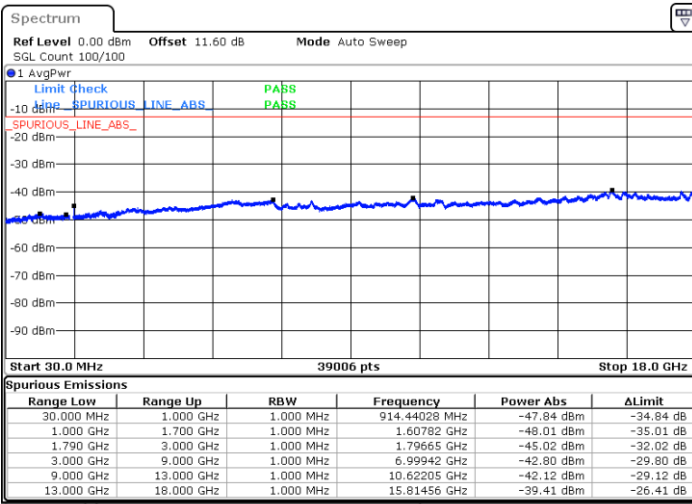

Highest Channel / FullIRB

N/A

Date: 9.OCT.2020 09:38:48

LTE Band 66C / 10MHz+20MHz

64QAM

Lowest Channel / 1RB0 and 1RB99

Lowest Channel / 1RB49 and 1RB0

Date: 9.OCT.2020 11:34:41

Date: 9.OCT.2020 11:30:24

Lowest Channel / FullIRB

N/A

Date: 9.OCT.2020 11:37:16

LTE Band 66C / 10MHz+20MHz

64QAM

Middle Channel / 1RB0 and 1RB99

Middle Channel / 1RB49 and 1RB0

Date: 9.OCT.2020 11:49:34

Date: 9.OCT.2020 11:53:51

Middle Channel / FullIRB

N/A

Date: 9.OCT.2020 11:46:59

LTE Band 66C / 10MHz+20MHz

64QAM

Highest Channel / 1RB0 and 1RB99

Highest Channel / 1RB49 and 1RB0

Date: 9.OCT.2020 12:12:00

Date: 9.OCT.2020 12:09:26

Highest Channel / FullIRB

N/A

Date: 9.OCT.2020 12:16:17

LTE Band 66C / 15MHz+10MHz

64QAM