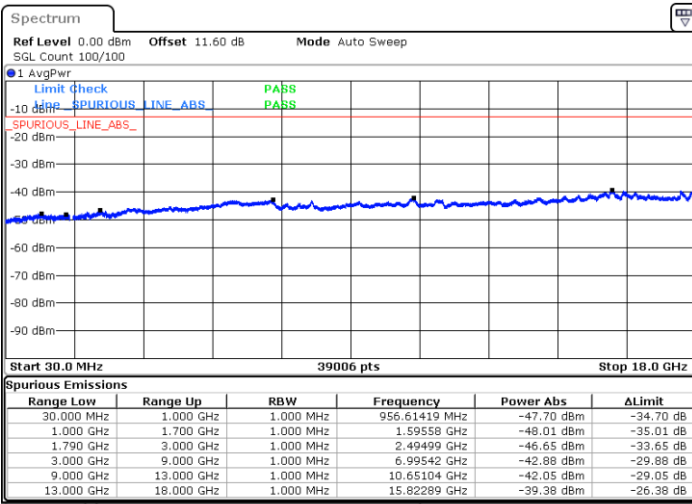

LTE Band 66C / 20MHz+15MHz

16QAM

Middle Channel / 1RB0 and 1RB74

Middle Channel / 1RB99 and 1RB0

Date: 9.OCT.2020 16:10:01

Date: 9.OCT.2020 16:12:35

Middle Channel / FullIRB

N/A

Date: 9.OCT.2020 16:05:43

LTE Band 66C / 20MHz+15MHz

16QAM

Highest Channel / 1RB0 and 1RB74

Highest Channel / 1RB99 and 1RB0

Date: 9.OCT.2020 16:32:18

Date: 9.OCT.2020 16:28:01

Highest Channel / FullIRB

N/A

Date: 9.OCT.2020 16:34:53

LTE Band 66C / 20MHz+20MHz

16QAM

Lowest Channel / 1RB0 and 1RB99

Lowest Channel / 1RB99 and 1RB0

Date: 9.OCT.2020 18:48:58

Date: 9.OCT.2020 18:46:23

Lowest Channel / FullIRB

N/A

Date: 9.OCT.2020 18:55:24

LTE Band 66C / 20MHz+20MHz

16QAM

MiddleChannel / 1RB0 and 1RB99

Middle Channel / 1RB99 and 1RB0

Date: 9.OCT.2020 19:42:14