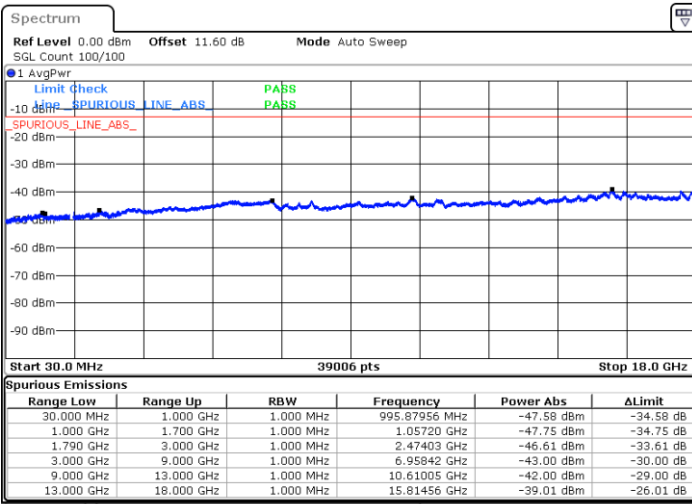

N/A

Date: 9.OCT.2020 10:20:56

LTE Band 66C / 15MHz+10MHz

16QAM

Highest Channel / 1RB0 and 1RB49

Highest Channel / 1RB74 and 1RB0

Date: 9.OCT.2020 10:44:24

Date: 9.OCT.2020 10:40:06

Highest Channel / FullIRB

N/A

Date: 9.OCT.2020 10:46:58

LTE Band 66C / 15MHz+15MHz

16QAM

Lowest Channel / 1RB0 and 1RB74

Lowest Channel / 1RB74 and 1RB0

Date: 9.OCT.2020 13:54:58

Date: 9.OCT.2020 13:52:23

Lowest Channel / FullIRB

N/A

Date: 9.OCT.2020 13:59:15

LTE Band 66C / 15MHz+15MHz

16QAM

Middle Channel / 1RB0 and 1RB74

Middle Channel / 1RB74 and 1RB0

Date: 9.OCT.2020 14:09:53

Date: 9.OCT.2020 14:12:28

Middle Channel / FullIRB

N/A

Date: 9.OCT.2020 14:05:35

LTE Band 66C / 15MHz+15MHz

16QAM

Highest Channel / 1RB0 and 1RB74