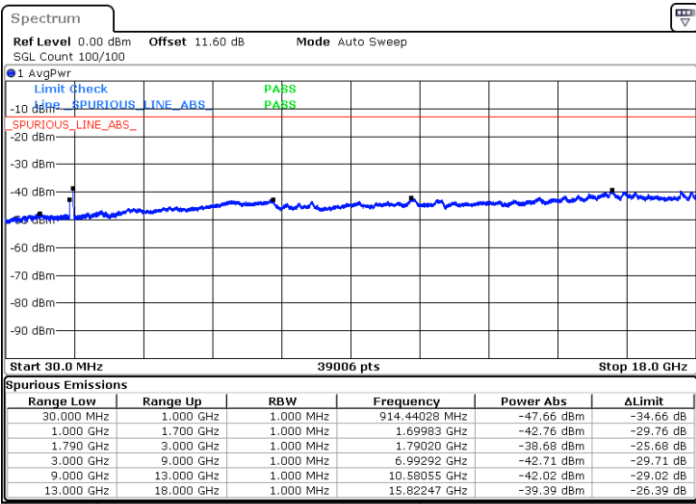

Highest Channel / 1RB0 and 1RB49

Highest Channel / 1RB99 and 1RB0

Date: 9.OCT.2020 13:14:16

Date: 9.OCT.2020 13:09:58

Highest Channel / FullIRB

N/A

Date: 9.OCT.2020 13:16:50

LTE Band 66C / 20MHz+15MHz

LTE Band 66C / 20MHz+15MHz

16QAM

Middle Channel / 1RB0 and 1RB74

Middle Channel / 1RB99 and 1RB0

Date: 9.OCT.2020 16:10:01

Date: 9.OCT.2020 16:12:35

Middle Channel / FullIRB

N/A

Date: 9.OCT.2020 16:05:43

LTE Band 66C / 20MHz+15MHz

16QAM

Highest Channel / 1RB0 and 1RB74

Highest Channel / 1RB99 and 1RB0

Date: 9.OCT.2020 16:32:18

Date: 9.OCT.2020 16:28:01

Highest Channel / FullIRB