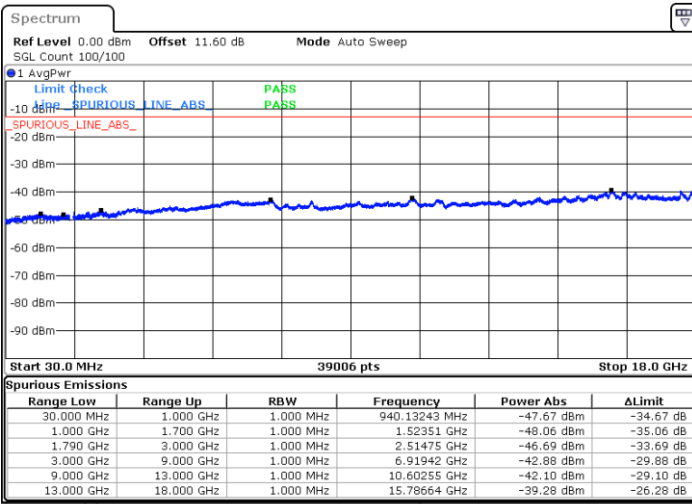

N/A

Date: 9.OCT.2020 09:46:14

LTE Band 66C / 10MHz+15MHz

64QAM

Highest Channel / 1RB0 and 1RB74

Highest Channel / 1RB49 and 1RB0

Date: 9.OCT.2020 09:34:30

Date: 9.OCT.2020 09:31:56

Highest Channel / FullIRB

N/A

Date: 9.OCT.2020 09:38:48

LTE Band 66C / 10MHz+20MHz

64QAM

Lowest Channel / 1RB0 and 1RB99

Lowest Channel / 1RB49 and 1RB0

Date: 9.OCT.2020 11:34:41

Date: 9.OCT.2020 11:30:24

Lowest Channel / FullIRB

N/A

Date: 9.OCT.2020 11:37:16

LTE Band 66C / 10MHz+20MHz

64QAM

Middle Channel / 1RB0 and 1RB99

Middle Channel / 1RB49 and 1RB0

Date: 9.OCT.2020 11:49:34

Date: 9.OCT.2020 11:53:51

Middle Channel / FullIRB

N/A

Date: 9.OCT.2020 11:46:59

LTE Band 66C / 10MHz+20MHz

64QAM

Highest Channel / 1RB0 and 1RB99