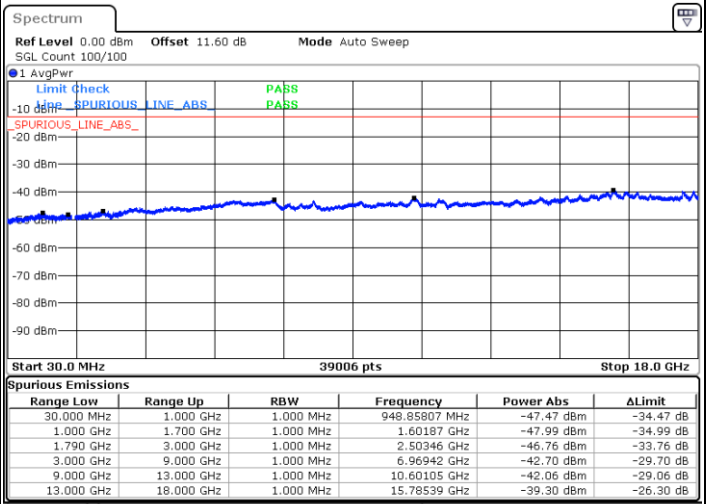

Date: 9.OCT.2020 16:05:43

LTE Band 66C / 20MHz+15MHz

16QAM

Highest Channel / 1RB0 and 1RB74

Highest Channel / 1RB99 and 1RB0

Date: 9.OCT.2020 16:32:18

Date: 9.OCT.2020 16:28:01

Highest Channel / FullIRB

N/A

Date: 9.OCT.2020 16:34:53

LTE Band 66C / 20MHz+20MHz

16QAM

Lowest Channel / 1RB0 and 1RB99

Lowest Channel / 1RB99 and 1RB0

Date: 9.OCT.2020 18:48:58

Date: 9.OCT.2020 18:46:23

Lowest Channel / FullIRB

N/A

Date: 9.OCT.2020 18:55:24

LTE Band 66C / 20MHz+20MHz

16QAM

MiddleChannel / 1RB0 and 1RB99

Middle Channel / 1RB99 and 1RB0

Date: 9.OCT.2020 19:42:14

Date: 9.OCT.2020 19:44:48

Middle Channel / FullIRB

N/A

Date: 9.OCT.2020 19:37:57

LTE Band 66C / 20MHz+20MHz

16QAM

Highest Channel / 1RB0 and 1RB99

Highest Channel / 1RB99 and 1RB0