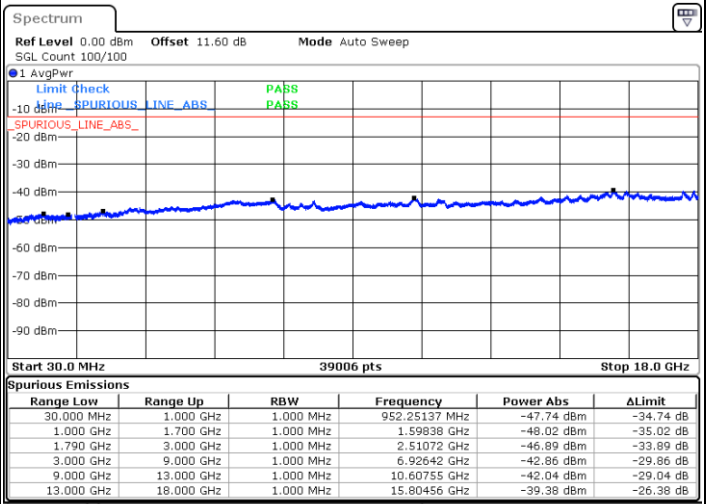

LTE Band 66C / 10MHz+15MHz

64QAM

Lowest Channel / 1RB0 and 1RB74

Lowest Channel / 1RB49 and 1RB0

Date: 9.OCT.2020 09:15:18

Date: 9.OCT.2020 09:11:01

Lowest Channel / FullIRB

N/A

Date: 9.OCT.2020 09:17:53

LTE Band 66C / 10MHz+15MHz

64QAM

MiddleChannel / 1RB0 and 1RB74

Middle Channel / 1RB49 and 1RB0

Date: 9.OCT.2020 09:48:49

Date: 9.OCT.2020 09:53:06

Middle Channel / FullIRB

N/A

Date: 9.OCT.2020 09:46:14

LTE Band 66C / 10MHz+15MHz

64QAM

Highest Channel / 1RB0 and 1RB74

Highest Channel / 1RB49 and 1RB0

Date: 9.OCT.2020 09:34:30

Date: 9.OCT.2020 09:31:56

Highest Channel / FullIRB

N/A

Date: 9.OCT.2020 09:38:48

LTE Band 66C / 10MHz+20MHz

64QAM

Lowest Channel / 1RB0 and 1RB99

Lowest Channel / 1RB49 and 1RB0

Date: 9.OCT.2020 11:34:41