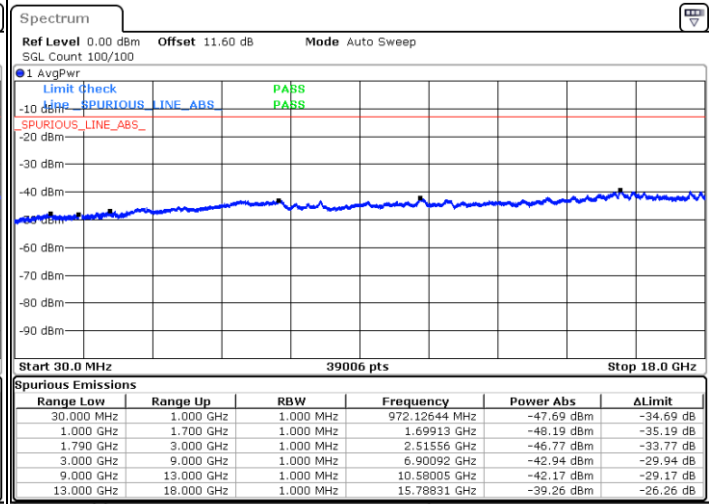

LTE Band 66C / 15MHz+10MHz

16QAM

Lowest Channel / 1RB0 and 1RB49

Lowest Channel / 1RB74 and 1RB0

Date: 9.OCT.2020 10:10:22

Date: 9.OCT.2020 10:07:47

Lowest Channel / FullIRB

N/A

Date: 9.OCT.2020 10:14:40

LTE Band 66C / 15MHz+10MHz

16QAM

Middle Channel / 1RB0 and 1RB49

Middle Channel / 1RB74 and 1RB0

Date: 9.OCT.2020 10:25:14

Date: 9.OCT.2020 10:27:49

Middle Channel / FullIRB

N/A

Date: 9.OCT.2020 10:20:56

LTE Band 66C / 15MHz+10MHz

16QAM

Highest Channel / 1RB0 and 1RB49

Highest Channel / 1RB74 and 1RB0

Date: 9.OCT.2020 10:44:24

Date: 9.OCT.2020 10:40:06

Highest Channel / FullIRB

N/A

Date: 9.OCT.2020 10:46:58

LTE Band 66C / 15MHz+15MHz

16QAM

Lowest Channel / 1RB0 and 1RB74

Lowest Channel / 1RB74 and 1RB0

Date: 9.OCT.2020 13:54:58