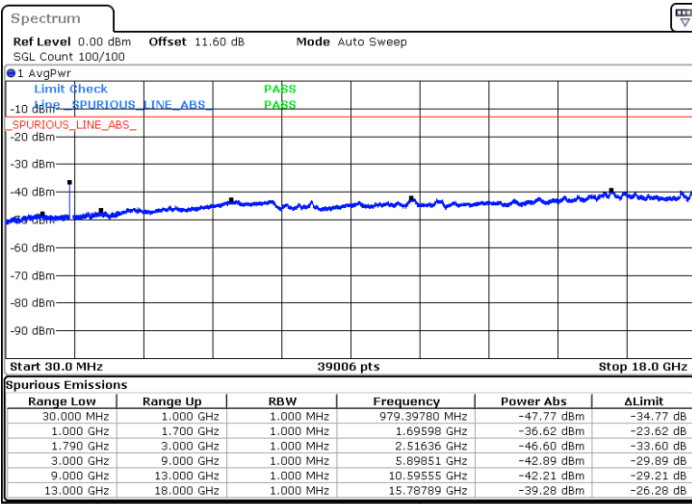

Highest Channel / FullIRB

N/A

Date: 9.OCT.2020 09:38:48

LTE Band 66C / 10MHz+20MHz

64QAM

Lowest Channel / 1RB0 and 1RB99

Lowest Channel / 1RB49 and 1RB0

Date: 9.OCT.2020 11:34:41

Date: 9.OCT.2020 11:30:24

Lowest Channel / FullIRB

N/A

Date: 9.OCT.2020 11:37:16

LTE Band 66C / 10MHz+20MHz

64QAM

Middle Channel / 1RB0 and 1RB99

Middle Channel / 1RB49 and 1RB0

Date: 9.OCT.2020 11:49:34

Date: 9.OCT.2020 11:53:51

Middle Channel / FullIRB

N/A

Date: 9.OCT.2020 11:46:59

LTE Band 66C / 10MHz+20MHz

64QAM

Highest Channel / 1RB0 and 1RB99

Highest Channel / 1RB49 and 1RB0

Date: 9.OCT.2020 12:12:00

Date: 9.OCT.2020 12:09:26

Highest Channel / FullIRB

N/A

Date: 9.OCT.2020 12:16:17

LTE Band 66C / 15MHz+10MHz

64QAM