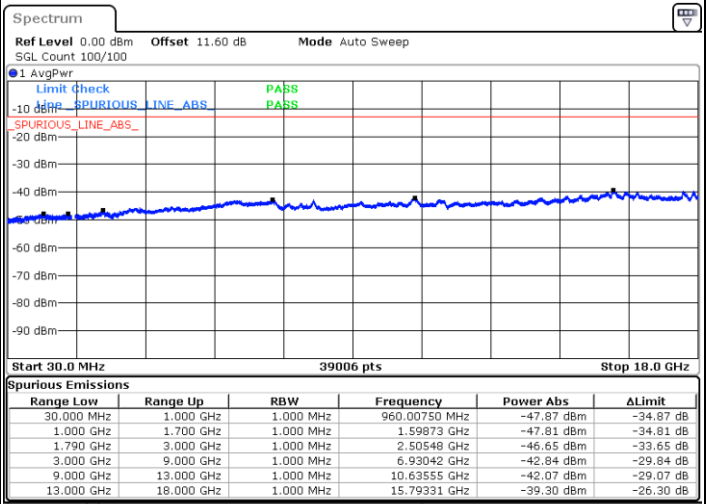

N/A

Date: 9.OCT.2020 09:46:14

LTE Band 66C / 10MHz+15MHz

64QAM

Highest Channel / 1RB0 and 1RB74

Highest Channel / 1RB49 and 1RB0

Date: 9.OCT.2020 09:34:30

Date: 9.OCT.2020 09:31:56

Highest Channel / FullIRB

N/A

Date: 9.OCT.2020 09:38:48

LTE Band 66C / 10MHz+20MHz

64QAM

Lowest Channel / 1RB0 and 1RB99

Lowest Channel / 1RB49 and 1RB0

Date: 9.OCT.2020 11:34:41

Date: 9.OCT.2020 11:30:24

Lowest Channel / FullIRB

N/A

Date: 9.OCT.2020 11:37:16

LTE Band 66C / 10MHz+20MHz

64QAM

Middle Channel / 1RB0 and 1RB99

Middle Channel / 1RB49 and 1RB0

Date: 9.OCT.2020 11:49:34

Date: 9.OCT.2020 11:53:51

Middle Channel / FullIRB

N/A

Date: 9.OCT.2020 11:46:59

LTE Band 66C / 10MHz+20MHz

64QAM

Highest Channel / 1RB0 and 1RB99