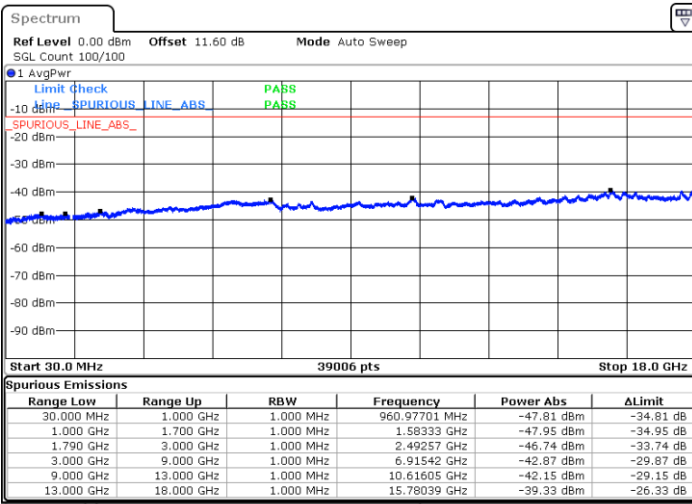

Date: 9.OCT.2020 09:17:53

LTE Band 66C / 10MHz+15MHz

64QAM

MiddleChannel / 1RB0 and 1RB74

Middle Channel / 1RB49 and 1RB0

Date: 9.OCT.2020 09:48:49

Date: 9.OCT.2020 09:53:06

Middle Channel / FullIRB

N/A

Date: 9.OCT.2020 09:46:14

LTE Band 66C / 10MHz+15MHz

64QAM

Highest Channel / 1RB0 and 1RB74

Highest Channel / 1RB49 and 1RB0

Date: 9.OCT.2020 09:34:30

Date: 9.OCT.2020 09:31:56

Highest Channel / FullIRB

N/A

Date: 9.OCT.2020 09:38:48

LTE Band 66C / 10MHz+20MHz

64QAM

Lowest Channel / 1RB0 and 1RB99

Lowest Channel / 1RB49 and 1RB0

Date: 9.OCT.2020 11:34:41

Date: 9.OCT.2020 11:30:24

Lowest Channel / FullIRB

N/A

Date: 9.OCT.2020 11:37:16

LTE Band 66C / 10MHz+20MHz

64QAM

Middle Channel / 1RB0 and 1RB99

Middle Channel / 1RB49 and 1RB0