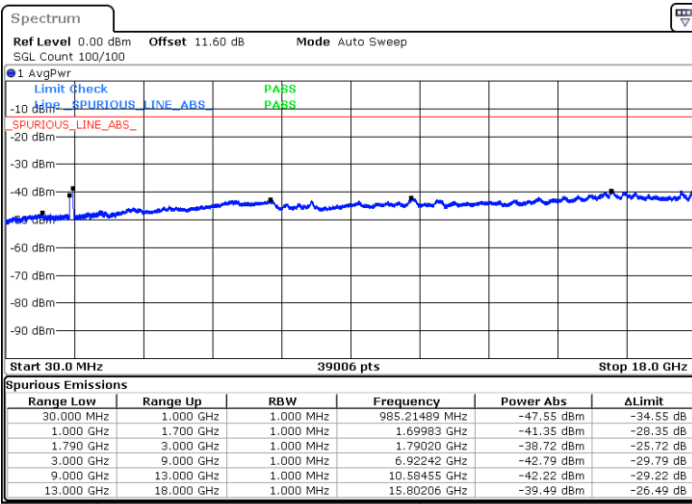

N/A

Date: 9.OCT.2020 16:34:53

LTE Band 66C / 20MHz+20MHz

16QAM

Lowest Channel / 1RB0 and 1RB99

Lowest Channel / 1RB99 and 1RB0

Date: 9.OCT.2020 18:48:58

Date: 9.OCT.2020 18:46:23

Lowest Channel / FullIRB

N/A

Date: 9.OCT.2020 18:55:24

LTE Band 66C / 20MHz+20MHz

16QAM

MiddleChannel / 1RB0 and 1RB99

Middle Channel / 1RB99 and 1RB0

Date: 9.OCT.2020 19:42:14

Date: 9.OCT.2020 19:44:48

Middle Channel / FullIRB

N/A

Date: 9.OCT.2020 19:37:57

LTE Band 66C / 20MHz+20MHz

16QAM

Highest Channel / 1RB0 and 1RB99

Highest Channel / 1RB99 and 1RB0

Date: 9.OCT.2020 19:28:06

Date: 9.OCT.2020 19:23:49

Highest Channel / FullIRB

N/A

Date: 9.OCT.2020 19:30:40

LTE Band 66C / 5MHz+20MHz

64QAM

Lowest Channel / 1RB0 and 1RB99