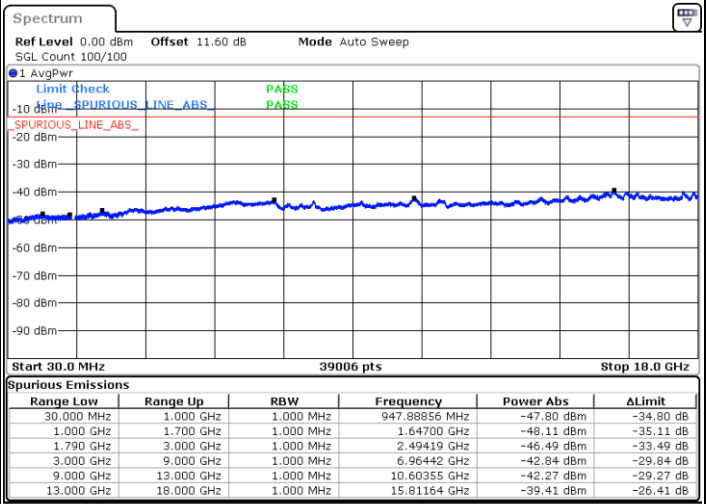

Highest Channel / FullIRB

N/A

Date: 9.OCT.2020 09:38:48

LTE Band 66C / 10MHz+20MHz

64QAM

Lowest Channel / 1RB0 and 1RB99

Lowest Channel / 1RB49 and 1RB0

Date: 9.OCT.2020 11:34:41

Date: 9.OCT.2020 11:30:24

Lowest Channel / FullIRB

N/A

Date: 9.OCT.2020 11:37:16

LTE Band 66C / 10MHz+20MHz

64QAM

Middle Channel / 1RB0 and 1RB99

Middle Channel / 1RB49 and 1RB0

Date: 9.OCT.2020 11:49:34

Date: 9.OCT.2020 11:53:51

Middle Channel / FullIRB

N/A

Date: 9.OCT.2020 11:46:59

LTE Band 66C / 10MHz+20MHz

64QAM

Highest Channel / 1RB0 and 1RB99

Highest Channel / 1RB49 and 1RB0

Date: 9.OCT.2020 12:12:00

Date: 9.OCT.2020 12:09:26

Highest Channel / FullIRB

N/A

Date: 9.OCT.2020 12:16:17

LTE Band 66C / 15MHz+10MHz

64QAM