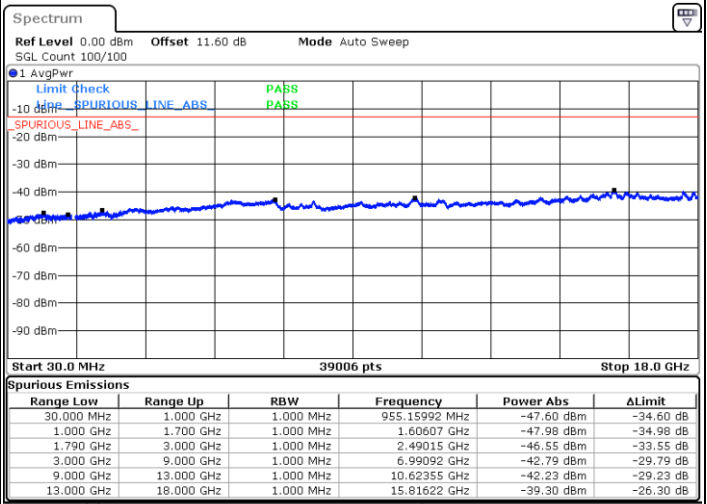

Date: 9.OCT.2020 19:28:06

Date: 9.OCT.2020 19:23:49

Highest Channel / FullIRB

N/A

Date: 9.OCT.2020 19:30:40

LTE Band 66C / 5MHz+20MHz

64QAM

Lowest Channel / 1RB0 and 1RB99

Lowest Channel / 1RB24 and 1RB0

Date: 9.OCT.2020 17:57:28

Date: 9.OCT.2020 17:53:11

Lowest Channel / FullIRB

N/A

Date: 9.OCT.2020 18:00:03

LTE Band 66C / 5MHz+20MHz

64QAM

Middle Channel / 1RB0 and 1RB99

Middle Channel / 1RB24 and 1RB0

Date: 9.OCT.2020 18:10:30

Date: 9.OCT.2020 18:14:47

Middle Channel / FullIRB

N/A

Date: 9.OCT.2020 18:07:55

LTE Band 66C / 5MHz+20MHz

64QAM

Highest Channel / 1RB0 and 1RB99

Highest Channel / 1RB24 and 1RB0

Date: 9.OCT.2020 18:29:45

Date: 9.OCT.2020 18:27:11

Highest Channel / FullIRB

N/A

Date: 9.OCT.2020 18:34:03