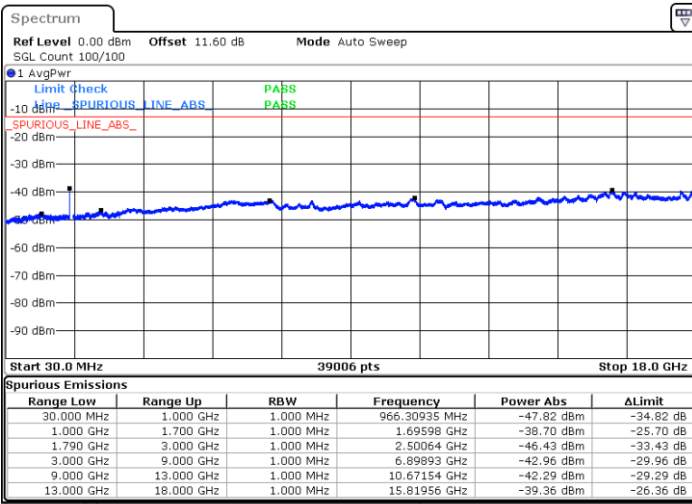

Date: 9.OCT.2020 17:16:31

Highest Channel / FullIRB

N/A

Date: 9.OCT.2020 17:23:23

LTE Band 66C / 20MHz+10MHz

16QAM

Lowest Channel / 1RB0 and 1RB49

Lowest Channel / 1RB99 and 1RB0

Date: 9.OCT.2020 12:37:26

Date: 9.OCT.2020 12:34:52

Lowest Channel / FullIRB

N/A

Date: 9.OCT.2020 12:41:43

LTE Band 66C / 20MHz+10MHz

16QAM

Middle Channel / 1RB0 and 1RB49

Middle Channel / 1RB99 and 1RB0

Date: 9.OCT.2020 12:54:57

Date: 9.OCT.2020 12:57:32

Middle Channel / FullIRB

N/A

Date: 9.OCT.2020 12:50:40

LTE Band 66C / 20MHz+10MHz

16QAM

Highest Channel / 1RB0 and 1RB49

Highest Channel / 1RB99 and 1RB0

Date: 9.OCT.2020 13:14:16

Date: 9.OCT.2020 13:09:58

Highest Channel / FullIRB

N/A

Date: 9.OCT.2020 13:16:50

LTE Band 66C / 20MHz+15MHz