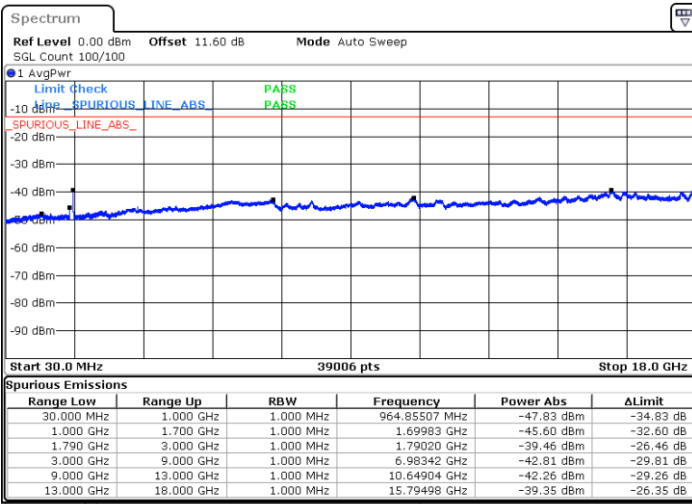

Date: 9.OCT.2020 17:16:31

Highest Channel / FullIRB

N/A

Date: 9.OCT.2020 17:23:23

LTE Band 66C / 20MHz+10MHz

16QAM

Lowest Channel / 1RB0 and 1RB49

Lowest Channel / 1RB99 and 1RB0

Date: 9.OCT.2020 12:37:26

Date: 9.OCT.2020 12:34:52

Lowest Channel / FullIRB

N/A

Date: 9.OCT.2020 12:41:43

LTE Band 66C / 20MHz+10MHz

16QAM

Middle Channel / 1RB0 and 1RB49

Middle Channel / 1RB99 and 1RB0

Date: 9.OCT.2020 12:54:57

Date: 9.OCT.2020 12:57:32

Middle Channel / FullIRB

N/A

Date: 9.OCT.2020 12:50:40

LTE Band 66C / 20MHz+10MHz

16QAM

Highest Channel / 1RB0 and 1RB49

Highest Channel / 1RB99 and 1RB0

Date: 9.OCT.2020 13:14:16

Date: 9.OCT.2020 13:09:58

Highest Channel / FullIRB

N/A

Date: 9.OCT.2020 13:16:50

LTE Band 66C / 20MHz+15MHz