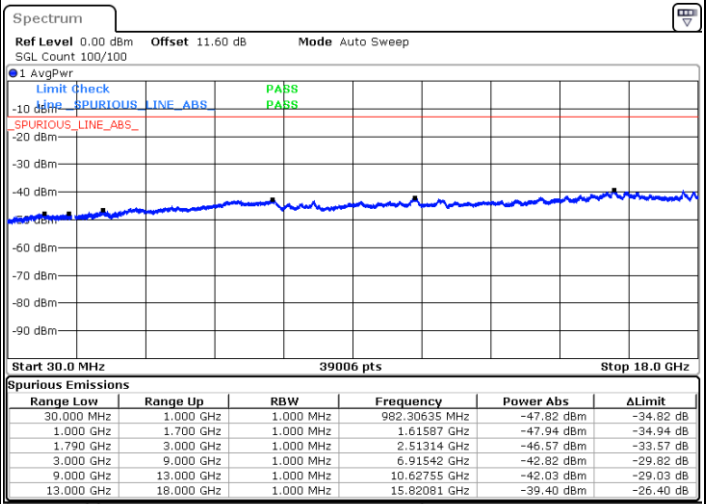

Date: 9.OCT.2020 15:18:38