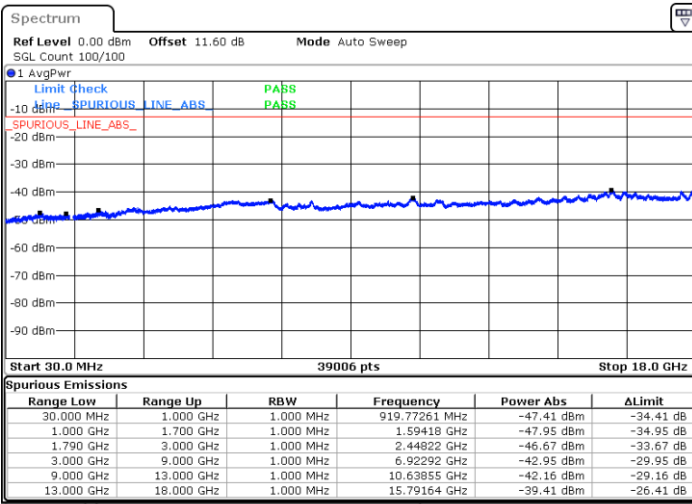

Date: 9.OCT.2020 19:28:06

Date: 9.OCT.2020 19:23:49

Highest Channel / FullIRB

N/A

Date: 9.OCT.2020 19:30:40

LTE Band 66C / 5MHz+20MHz

64QAM

Lowest Channel / 1RB0 and 1RB99

Lowest Channel / 1RB24 and 1RB0

Date: 9.OCT.2020 17:57:28

Date: 9.OCT.2020 17:53:11

Lowest Channel / FullIRB

N/A

Date: 9.OCT.2020 18:00:03

LTE Band 66C / 5MHz+20MHz

64QAM

Middle Channel / 1RB0 and 1RB99

Middle Channel / 1RB24 and 1RB0

Date: 9.OCT.2020 18:10:30

Date: 9.OCT.2020 18:14:47

Middle Channel / FullIRB

N/A

Date: 9.OCT.2020 18:07:55

LTE Band 66C / 5MHz+20MHz

64QAM

Highest Channel / 1RB0 and 1RB99

Highest Channel / 1RB24 and 1RB0

Date: 9.OCT.2020 18:29:45

Date: 9.OCT.2020 18:27:11

Highest Channel / FullIRB

N/A

Date: 9.OCT.2020 18:34:03