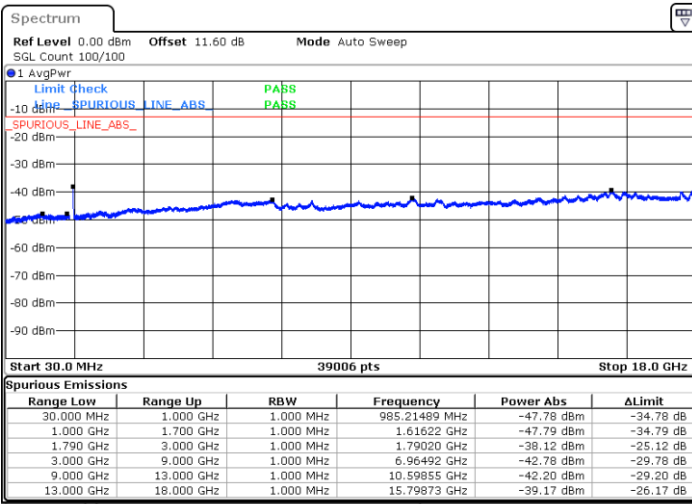

Date: 9.OCT.2020 09:17:53

LTE Band 66C / 10MHz+15MHz

64QAM

MiddleChannel / 1RB0 and 1RB74

Middle Channel / 1RB49 and 1RB0

Date: 9.OCT.2020 09:48:49

Date: 9.OCT.2020 09:53:06

Middle Channel / FullIRB

N/A

Date: 9.OCT.2020 09:46:14

LTE Band 66C / 10MHz+15MHz

64QAM

Highest Channel / 1RB0 and 1RB74

Highest Channel / 1RB49 and 1RB0

Date: 9.OCT.2020 09:34:30

Date: 9.OCT.2020 09:31:56

Highest Channel / FullIRB

N/A

Date: 9.OCT.2020 09:38:48

LTE Band 66C / 10MHz+20MHz

64QAM

Lowest Channel / 1RB0 and 1RB99

Lowest Channel / 1RB49 and 1RB0

Date: 9.OCT.2020 11:34:41

Date: 9.OCT.2020 11:30:24

Lowest Channel / FullIRB

N/A

Date: 9.OCT.2020 11:37:16

LTE Band 66C / 10MHz+20MHz

64QAM

Middle Channel / 1RB0 and 1RB99

Middle Channel / 1RB49 and 1RB0