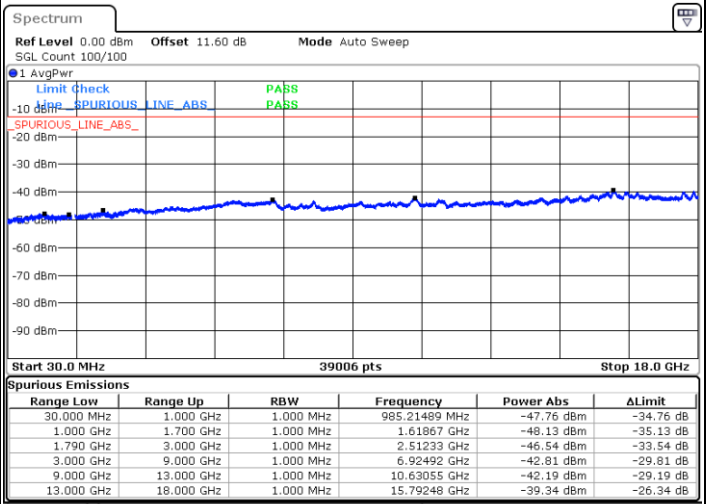

N/A

Date: 9.OCT.2020 10:20:56

LTE Band 66C / 15MHz+10MHz

16QAM

Highest Channel / 1RB0 and 1RB49

Highest Channel / 1RB74 and 1RB0

Date: 9.OCT.2020 10:44:24

Date: 9.OCT.2020 10:40:06

Highest Channel / FullIRB

N/A

Date: 9.OCT.2020 10:46:58

LTE Band 66C / 15MHz+15MHz

16QAM

Lowest Channel / 1RB0 and 1RB74

Lowest Channel / 1RB74 and 1RB0

Date: 9.OCT.2020 13:54:58

Date: 9.OCT.2020 13:52:23

Lowest Channel / FullIRB

N/A

Date: 9.OCT.2020 13:59:15

LTE Band 66C / 15MHz+15MHz

16QAM

Middle Channel / 1RB0 and 1RB74

Middle Channel / 1RB74 and 1RB0

Date: 9.OCT.2020 14:09:53

Date: 9.OCT.2020 14:12:28

Middle Channel / FullIRB

N/A

Date: 9.OCT.2020 14:05:35

LTE Band 66C / 15MHz+15MHz

16QAM

Highest Channel / 1RB0 and 1RB74