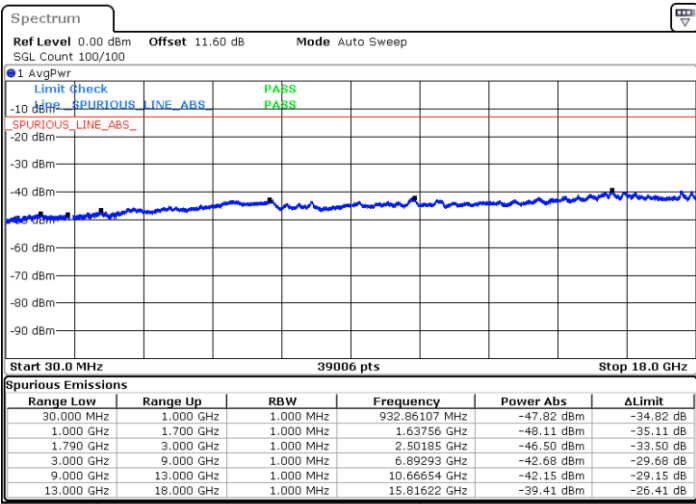

Highest Channel / 1RB0 and 1RB49

Highest Channel / 1RB99 and 1RB0

Date: 9.OCT.2020 13:14:16

Date: 9.OCT.2020 13:09:58

Highest Channel / FullIRB

N/A

Date: 9.OCT.2020 13:16:50

LTE Band 66C / 20MHz+15MHz

16QAM

Lowest Channel / 1RB0 and 1RB74

Lowest Channel / 1RB99 and 1RB0

Date: 9.OCT.2020 15:55:15

Date: 9.OCT.2020 15:52:41

Lowest Channel / FullIRB

N/A

Date: 9.OCT.2020 15:59:33

LTE Band 66C / 20MHz+15MHz

16QAM

Middle Channel / 1RB0 and 1RB74

Middle Channel / 1RB99 and 1RB0

Date: 9.OCT.2020 16:10:01

Date: 9.OCT.2020 16:12:35

Middle Channel / FullIRB

N/A

Date: 9.OCT.2020 16:05:43

LTE Band 66C / 20MHz+15MHz

16QAM

Highest Channel / 1RB0 and 1RB74

Highest Channel / 1RB99 and 1RB0

Date: 9.OCT.2020 16:32:18

Date: 9.OCT.2020 16:28:01

Highest Channel / FullIRB