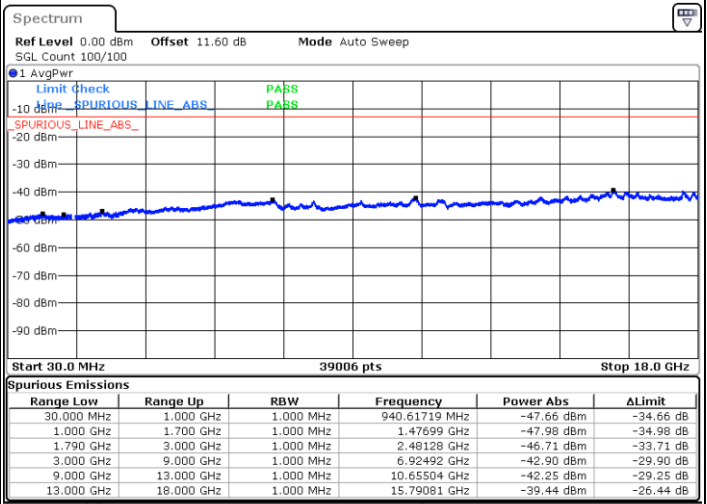

N/A

Date: 9.OCT.2020 17:02:13

LTE Band 66C / 20MHz+5MHz

16QAM

Middle Channel / 1RB0 and 1RB24

Middle Channel / 1RB99 and 1RB0

Date: 9.OCT.2020 17:38:13

Date: 9.OCT.2020 17:40:47

Middle Channel / FullIRB

N/A

Date: 9.OCT.2020 17:33:55

LTE Band 66C / 20MHz+5MHz

16QAM

Highest Channel / 1RB0 and 1RB24

Highest Channel / 1RB99 and 1RB0

Date: 9.OCT.2020 17:20:48

Date: 9.OCT.2020 17:16:31

Highest Channel / FullIRB

N/A

Date: 9.OCT.2020 17:23:23

LTE Band 66C / 20MHz+10MHz

16QAM

Lowest Channel / 1RB0 and 1RB49

Lowest Channel / 1RB99 and 1RB0

Date: 9.OCT.2020 12:37:26

Date: 9.OCT.2020 12:34:52

Lowest Channel / FullIRB

N/A

Date: 9.OCT.2020 12:41:43

LTE Band 66C / 20MHz+10MHz

16QAM

Middle Channel / 1RB0 and 1RB49