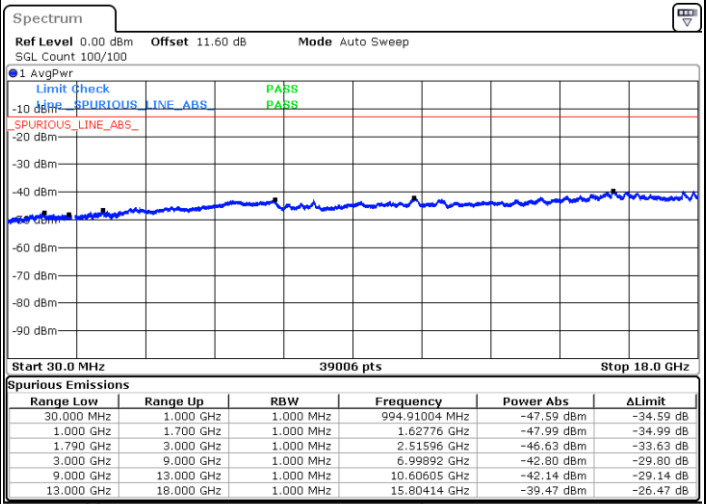

Highest Channel / FullIRB

N/A

Date: 9.OCT.2020 09:38:48

LTE Band 66C / 10MHz+20MHz

64QAM

Lowest Channel / 1RB0 and 1RB99

Lowest Channel / 1RB49 and 1RB0

Date: 9.OCT.2020 11:34:41

Date: 9.OCT.2020 11:30:24

Lowest Channel / FullIRB

N/A

Date: 9.OCT.2020 11:37:16

LTE Band 66C / 10MHz+20MHz

64QAM

Middle Channel / 1RB0 and 1RB99

Middle Channel / 1RB49 and 1RB0

Date: 9.OCT.2020 11:49:34

Date: 9.OCT.2020 11:53:51

Middle Channel / FullIRB

N/A

Date: 9.OCT.2020 11:46:59

LTE Band 66C / 10MHz+20MHz

64QAM

Highest Channel / 1RB0 and 1RB99

Highest Channel / 1RB49 and 1RB0

Date: 9.OCT.2020 12:12:00

Date: 9.OCT.2020 12:09:26

Highest Channel / FullIRB

N/A

Date: 9.OCT.2020 12:16:17

LTE Band 66C / 15MHz+10MHz

64QAM