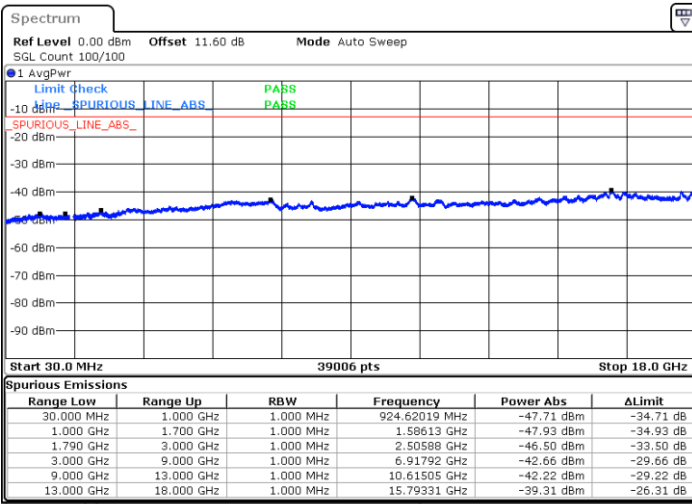

LTE Band 66C / 15MHz+10MHz

16QAM

Lowest Channel / 1RB0 and 1RB49

Lowest Channel / 1RB74 and 1RB0

Date: 9.OCT.2020 10:10:22

Date: 9.OCT.2020 10:07:47

Lowest Channel / FullIRB

N/A

Date: 9.OCT.2020 10:14:40

LTE Band 66C / 15MHz+10MHz

16QAM

Middle Channel / 1RB0 and 1RB49

Middle Channel / 1RB74 and 1RB0

Date: 9.OCT.2020 10:25:14

Date: 9.OCT.2020 10:27:49

Middle Channel / FullIRB

N/A

Date: 9.OCT.2020 10:20:56

LTE Band 66C / 15MHz+10MHz

16QAM

Highest Channel / 1RB0 and 1RB49

Highest Channel / 1RB74 and 1RB0

Date: 9.OCT.2020 10:44:24

Date: 9.OCT.2020 10:40:06

Highest Channel / FullIRB

N/A

Date: 9.OCT.2020 10:46:58

LTE Band 66C / 15MHz+15MHz

16QAM

Lowest Channel / 1RB0 and 1RB74

Lowest Channel / 1RB74 and 1RB0

Date: 9.OCT.2020 13:54:58