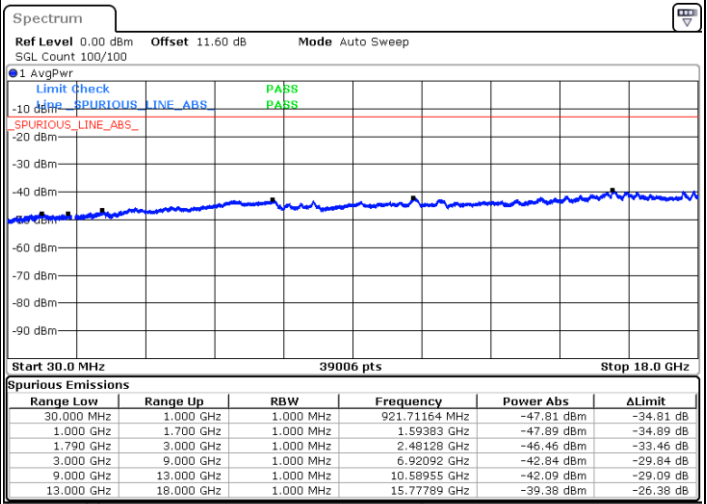

LTE Band 66C / 10MHz+15MHz

64QAM

Lowest Channel / 1RB0 and 1RB74

Lowest Channel / 1RB49 and 1RB0

Date: 9.OCT.2020 09:15:18

Date: 9.OCT.2020 09:11:01

Lowest Channel / FullIRB

N/A

Date: 9.OCT.2020 09:17:53

LTE Band 66C / 10MHz+15MHz

64QAM

MiddleChannel / 1RB0 and 1RB74

Middle Channel / 1RB49 and 1RB0

Date: 9.OCT.2020 09:48:49

Date: 9.OCT.2020 09:53:06

Middle Channel / FullIRB

N/A

Date: 9.OCT.2020 09:46:14

LTE Band 66C / 10MHz+15MHz

64QAM

Highest Channel / 1RB0 and 1RB74

Highest Channel / 1RB49 and 1RB0

Date: 9.OCT.2020 09:34:30

Date: 9.OCT.2020 09:31:56

Highest Channel / FullIRB

N/A

Date: 9.OCT.2020 09:38:48

LTE Band 66C / 10MHz+20MHz

64QAM

Lowest Channel / 1RB0 and 1RB99

Lowest Channel / 1RB49 and 1RB0

Date: 9.OCT.2020 11:34:41