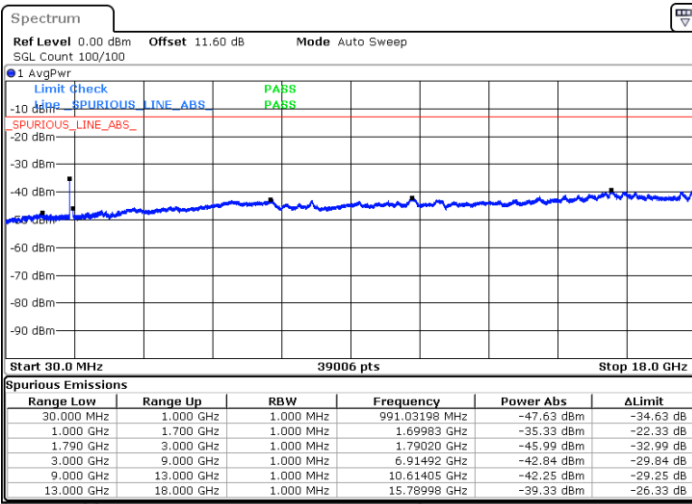

Highest Channel / 1RB74 and 1RB0

Date: 9.OCT.2020 14:30:46

Date: 9.OCT.2020 14:26:28

Highest Channel / FullIRB

N/A

Date: 9.OCT.2020 14:33:20

LTE Band 66C / 15MHz+20MHz

16QAM

Lowest Channel / 1RB0 and 1RB99

Lowest Channel / 1RB74 and 1RB0

Date: 9.OCT.2020 15:01:17

Date: 9.OCT.2020 14:58:43

Lowest Channel / FullIRB

N/A

Date: 9.OCT.2020 15:05:35

LTE Band 66C / 15MHz+20MHz

LTE Band 66C / 15MHz+20MHz

16QAM

Highest Channel / 1RB0 and 1RB99

Highest Channel / 1RB74 and 1RB0

Date: 9.OCT.2020 15:35:23

Date: 9.OCT.2020 15:31:05

Highest Channel / FullIRB

N/A