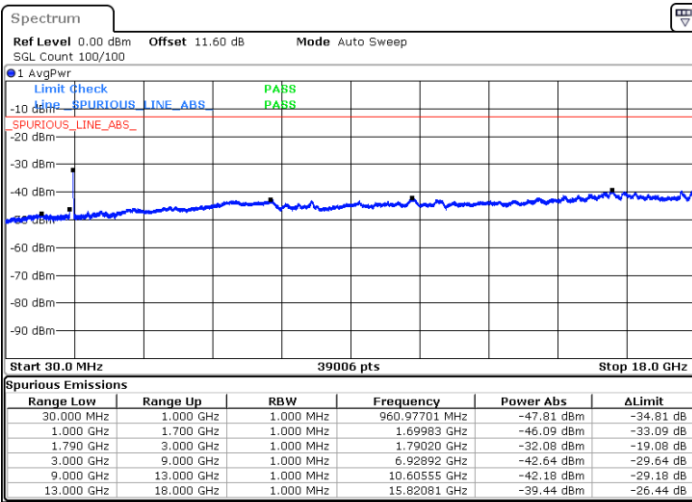

Date: 9.OCT.2020 14:09:53

Date: 9.OCT.2020 14:12:28

Middle Channel / FullIRB

N/A

Date: 9.OCT.2020 14:05:35

LTE Band 66C / 15MHz+15MHz

16QAM

Highest Channel / 1RB0 and 1RB74

Highest Channel / 1RB74 and 1RB0

Date: 9.OCT.2020 14:30:46

Date: 9.OCT.2020 14:26:28

Highest Channel / FullIRB

N/A

Date: 9.OCT.2020 14:33:20

LTE Band 66C / 15MHz+20MHz

16QAM

Lowest Channel / 1RB0 and 1RB99

Lowest Channel / 1RB74 and 1RB0

Date: 9.OCT.2020 15:01:17

Date: 9.OCT.2020 14:58:43

Lowest Channel / FullIRB

N/A

Date: 9.OCT.2020 15:05:35

LTE Band 66C / 15MHz+20MHz

LTE Band 66C / 15MHz+20MHz

16QAM

Highest Channel / 1RB0 and 1RB99

Highest Channel / 1RB74 and 1RB0

Date: 9.OCT.2020 15:35:23

Date: 9.OCT.2020 15:31:05

Highest Channel / FullIRB

N/A