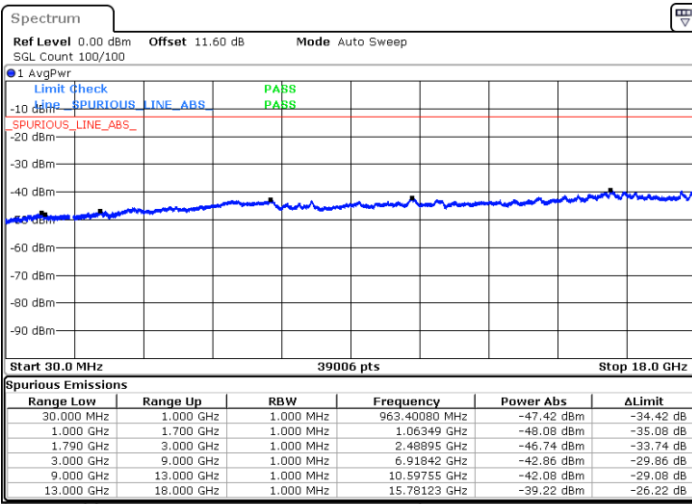

Lowest Channel / FullIRB

N/A

Date: 9.OCT.2020 18:55:24

LTE Band 66C / 20MHz+20MHz

16QAM

MiddleChannel / 1RB0 and 1RB99

Middle Channel / 1RB99 and 1RB0

Date: 9.OCT.2020 19:42:14

Date: 9.OCT.2020 19:44:48

Middle Channel / FullIRB

N/A

Date: 9.OCT.2020 19:37:57

LTE Band 66C / 20MHz+20MHz

16QAM

Highest Channel / 1RB0 and 1RB99

Highest Channel / 1RB99 and 1RB0

Date: 9.OCT.2020 19:28:06

Date: 9.OCT.2020 19:23:49

Highest Channel / FullIRB

N/A

Date: 9.OCT.2020 19:30:40

LTE Band 66C / 5MHz+20MHz

64QAM

Lowest Channel / 1RB0 and 1RB99

Lowest Channel / 1RB24 and 1RB0

Date: 9.OCT.2020 17:57:28

Date: 9.OCT.2020 17:53:11

Lowest Channel / FullIRB

N/A

Date: 9.OCT.2020 18:00:03

LTE Band 66C / 5MHz+20MHz

64QAM