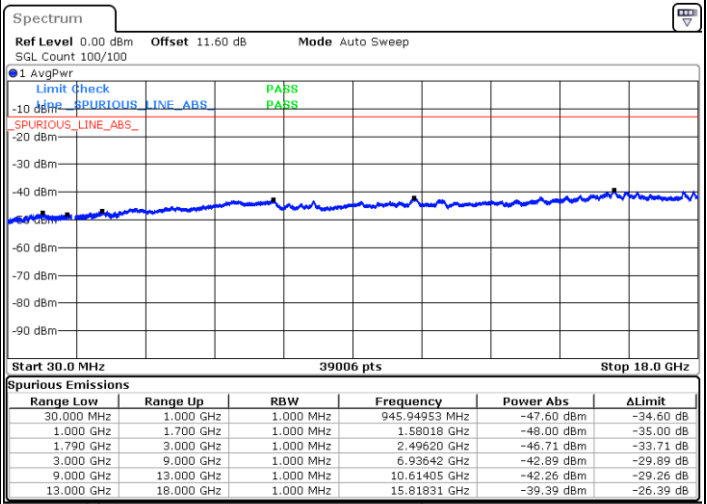

LTE Band 66C / 15MHz+20MHz

16QAM

Highest Channel / 1RB0 and 1RB99

Highest Channel / 1RB74 and 1RB0

Date: 9.OCT.2020 15:35:23

Date: 9.OCT.2020 15:31:05

Highest Channel / FullIRB

N/A

Date: 9.OCT.2020 15:37:57

LTE Band 66C / 20MHz+5MHz

16QAM

Lowest Channel / 1RB0 and 1RB24

Lowest Channel / 1RB99 and 1RB0

Date: 9.OCT.2020 16:57:55

Date: 9.OCT.2020 16:55:21

Lowest Channel / FullIRB

N/A

Date: 9.OCT.2020 17:02:13

LTE Band 66C / 20MHz+5MHz

16QAM

Middle Channel / 1RB0 and 1RB24

Middle Channel / 1RB99 and 1RB0

Date: 9.OCT.2020 17:38:13

Date: 9.OCT.2020 17:40:47

Middle Channel / FullIRB

N/A

Date: 9.OCT.2020 17:33:55

LTE Band 66C / 20MHz+5MHz

16QAM

Highest Channel / 1RB0 and 1RB24

Highest Channel / 1RB99 and 1RB0

Date: 9.OCT.2020 17:20:48