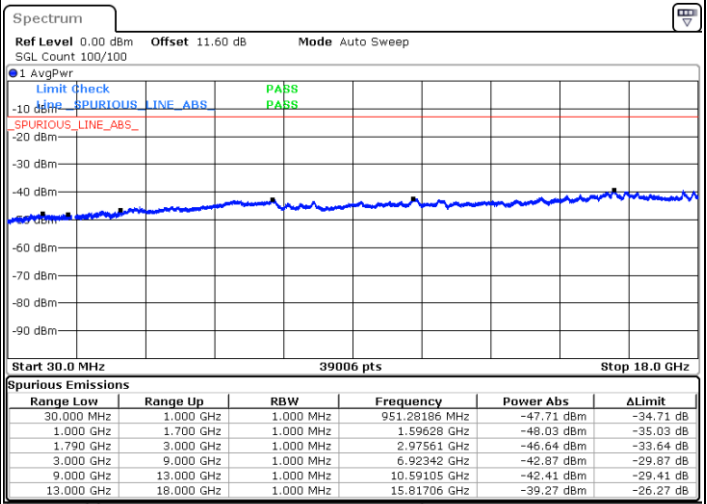

Date: 9.OCT.2020 17:16:31

Highest Channel / FullIRB

N/A

Date: 9.OCT.2020 17:23:23

LTE Band 66C / 20MHz+10MHz

16QAM

Lowest Channel / 1RB0 and 1RB49

Lowest Channel / 1RB99 and 1RB0

Date: 9.OCT.2020 12:37:26

Date: 9.OCT.2020 12:34:52

Lowest Channel / FullIRB

N/A

Date: 9.OCT.2020 12:41:43

LTE Band 66C / 20MHz+10MHz

16QAM

Middle Channel / 1RB0 and 1RB49

Middle Channel / 1RB99 and 1RB0

Date: 9.OCT.2020 12:54:57

Date: 9.OCT.2020 12:57:32

Middle Channel / FullIRB

N/A

Date: 9.OCT.2020 12:50:40

LTE Band 66C / 20MHz+10MHz

16QAM

Highest Channel / 1RB0 and 1RB49

Highest Channel / 1RB99 and 1RB0

Date: 9.OCT.2020 13:14:16

Date: 9.OCT.2020 13:09:58

Highest Channel / FullIRB

N/A

Date: 9.OCT.2020 13:16:50

LTE Band 66C / 20MHz+15MHz