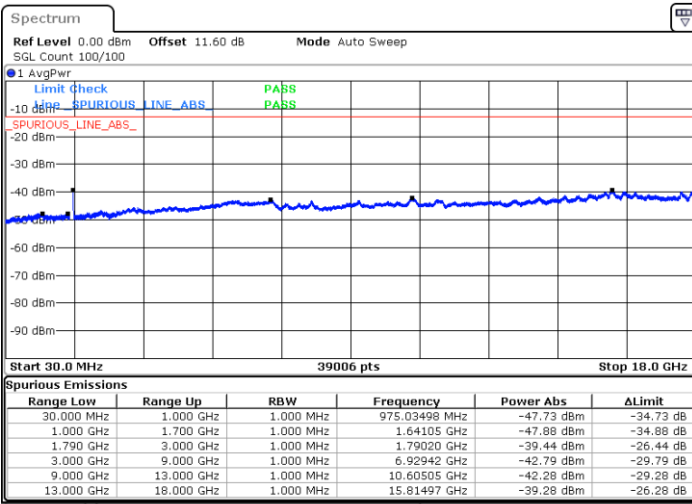

Lowest Channel / 1RB24 and 1RB0

Date: 9.OCT.2020 17:57:28

Date: 9.OCT.2020 17:53:11

Lowest Channel / FullIRB

N/A

Date: 9.OCT.2020 18:00:03

LTE Band 66C / 5MHz+20MHz

64QAM

Middle Channel / 1RB0 and 1RB99

Middle Channel / 1RB24 and 1RB0

Date: 9.OCT.2020 18:10:30

Date: 9.OCT.2020 18:14:47

Middle Channel / FullIRB

N/A

Date: 9.OCT.2020 18:07:55

LTE Band 66C / 5MHz+20MHz

64QAM

Highest Channel / 1RB0 and 1RB99

Highest Channel / 1RB24 and 1RB0

Date: 9.OCT.2020 18:29:45

Date: 9.OCT.2020 18:27:11

Highest Channel / FullIRB

N/A

Date: 9.OCT.2020 18:34:03

LTE Band 66C / 10MHz+15MHz

64QAM

Lowest Channel / 1RB0 and 1RB74

Lowest Channel / 1RB49 and 1RB0

Date: 9.OCT.2020 09:15:18

Date: 9.OCT.2020 09:11:01

Lowest Channel / FullIRB

N/A