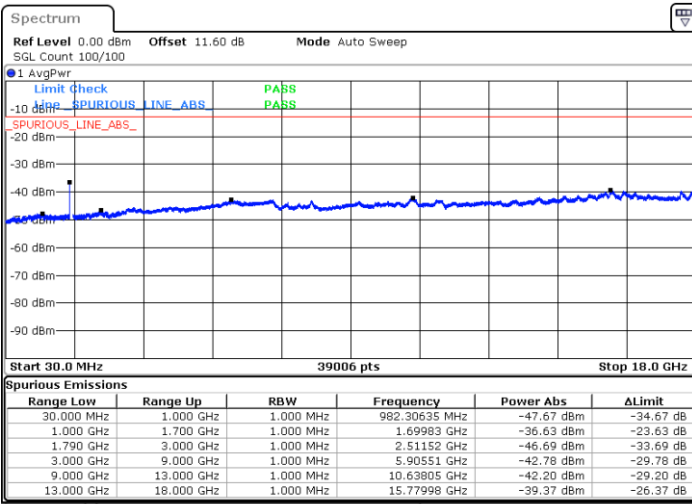

LTE Band 66C / 15MHz+10MHz

16QAM

Lowest Channel / 1RB0 and 1RB49

Lowest Channel / 1RB74 and 1RB0

Date: 9.OCT.2020 10:10:22

Date: 9.OCT.2020 10:07:47

Lowest Channel / FullIRB

N/A

Date: 9.OCT.2020 10:14:40

LTE Band 66C / 15MHz+10MHz

16QAM

Middle Channel / 1RB0 and 1RB49

Middle Channel / 1RB74 and 1RB0

Date: 9.OCT.2020 10:25:14

Date: 9.OCT.2020 10:27:49

Middle Channel / FullIRB

N/A

Date: 9.OCT.2020 10:20:56

LTE Band 66C / 15MHz+10MHz

16QAM

Highest Channel / 1RB0 and 1RB49

Highest Channel / 1RB74 and 1RB0

Date: 9.OCT.2020 10:44:24

Date: 9.OCT.2020 10:40:06

Highest Channel / FullIRB

N/A

Date: 9.OCT.2020 10:46:58

LTE Band 66C / 15MHz+15MHz

16QAM

Lowest Channel / 1RB0 and 1RB74

Lowest Channel / 1RB74 and 1RB0

Date: 9.OCT.2020 13:54:58