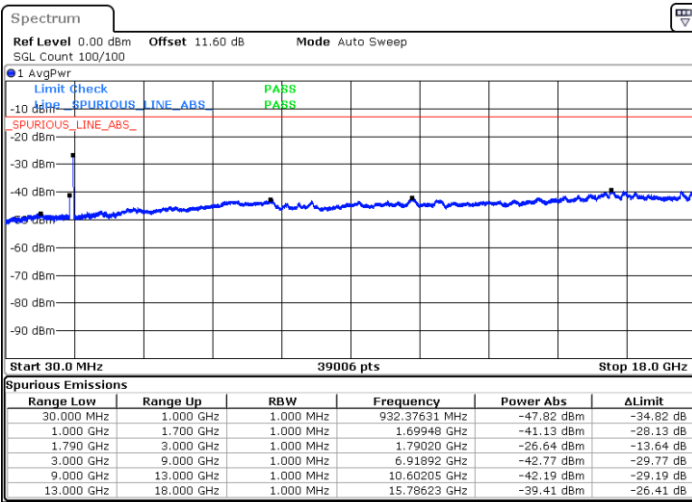

Middle Channel / 1RB99 and 1RB0

Date: 9.OCT.2020 12:54:57

Date: 9.OCT.2020 12:57:32

Middle Channel / FullIRB

N/A

Date: 9.OCT.2020 12:50:40

LTE Band 66C / 20MHz+10MHz

16QAM

Highest Channel / 1RB0 and 1RB49

Highest Channel / 1RB99 and 1RB0

Date: 9.OCT.2020 13:14:16

Date: 9.OCT.2020 13:09:58

Highest Channel / FullIRB

N/A

Date: 9.OCT.2020 13:16:50

LTE Band 66C / 20MHz+15MHz

16QAM

Lowest Channel / 1RB0 and 1RB74

Lowest Channel / 1RB99 and 1RB0

Date: 9.OCT.2020 15:55:15

Date: 9.OCT.2020 15:52:41

Lowest Channel / FullIRB

N/A

Date: 9.OCT.2020 15:59:33