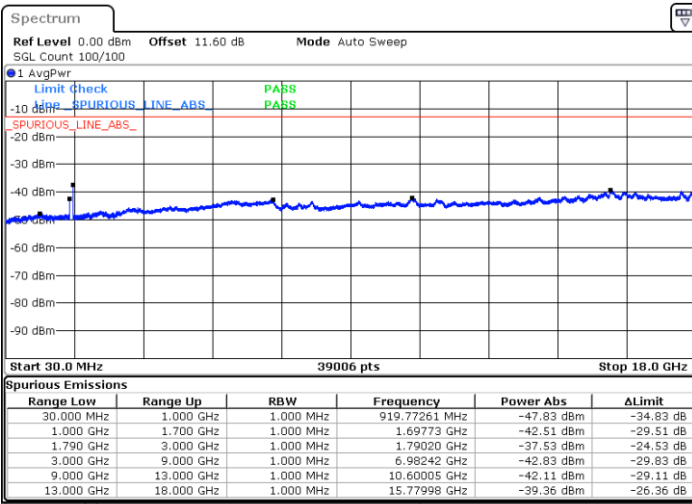

LTE Band 66C / 10MHz+15MHz

64QAM

Lowest Channel / 1RB0 and 1RB74

Lowest Channel / 1RB49 and 1RB0

Date: 9.OCT.2020 09:15:18

Date: 9.OCT.2020 09:11:01

Lowest Channel / FullIRB

N/A

Date: 9.OCT.2020 09:17:53

LTE Band 66C / 10MHz+15MHz

64QAM

MiddleChannel / 1RB0 and 1RB74

Middle Channel / 1RB49 and 1RB0

Date: 9.OCT.2020 09:48:49

Date: 9.OCT.2020 09:53:06

Middle Channel / FullIRB

N/A

Date: 9.OCT.2020 09:46:14

LTE Band 66C / 10MHz+15MHz

64QAM

Highest Channel / 1RB0 and 1RB74

Highest Channel / 1RB49 and 1RB0

Date: 9.OCT.2020 09:34:30

Date: 9.OCT.2020 09:31:56

Highest Channel / FullIRB

N/A

Date: 9.OCT.2020 09:38:48

LTE Band 66C / 10MHz+20MHz

64QAM

Lowest Channel / 1RB0 and 1RB99

Lowest Channel / 1RB49 and 1RB0

Date: 9.OCT.2020 11:34:41