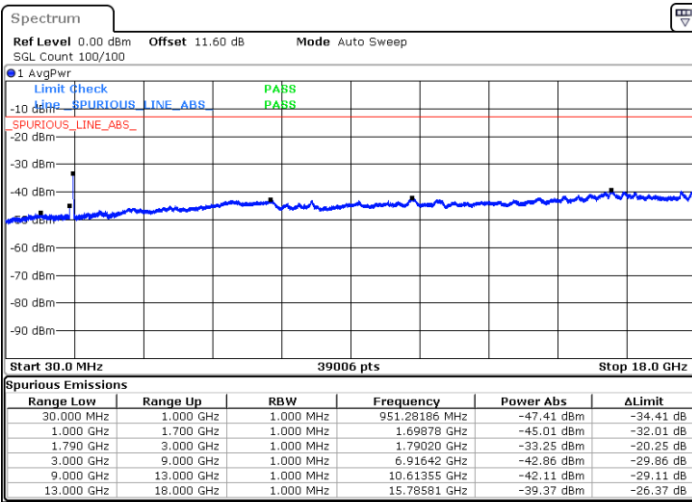

Lowest Channel / 1RB0 and 1RB99

Lowest Channel / 1RB74 and 1RB0

Date: 9.OCT.2020 15:01:17

Date: 9.OCT.2020 14:58:43

Lowest Channel / FullIRB

N/A

Date: 9.OCT.2020 15:05:35

LTE Band 66C / 15MHz+20MHz

LTE Band 66C / 15MHz+20MHz

16QAM

Highest Channel / 1RB0 and 1RB99

Highest Channel / 1RB74 and 1RB0

Date: 9.OCT.2020 15:35:23

Date: 9.OCT.2020 15:31:05

Highest Channel / FullIRB

N/A

Date: 9.OCT.2020 15:37:57

LTE Band 66C / 20MHz+5MHz

16QAM

Lowest Channel / 1RB0 and 1RB24

Lowest Channel / 1RB99 and 1RB0

Date: 9.OCT.2020 16:57:55

Date: 9.OCT.2020 16:55:21

Lowest Channel / FullIRB