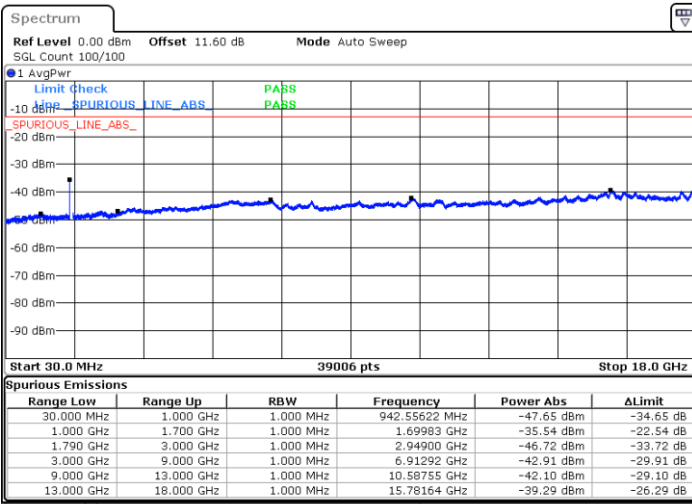

N/A

Date: 9.OCT.2020 10:20:56

LTE Band 66C / 15MHz+10MHz

16QAM

Highest Channel / 1RB0 and 1RB49

Highest Channel / 1RB74 and 1RB0

Date: 9.OCT.2020 10:44:24

Date: 9.OCT.2020 10:40:06

Highest Channel / FullIRB

N/A

Date: 9.OCT.2020 10:46:58

LTE Band 66C / 15MHz+15MHz

16QAM

Lowest Channel / 1RB0 and 1RB74

Lowest Channel / 1RB74 and 1RB0

Date: 9.OCT.2020 13:54:58

Date: 9.OCT.2020 13:52:23

Lowest Channel / FullIRB

N/A

Date: 9.OCT.2020 13:59:15

LTE Band 66C / 15MHz+15MHz

16QAM

Middle Channel / 1RB0 and 1RB74

Middle Channel / 1RB74 and 1RB0

Date: 9.OCT.2020 14:09:53

Date: 9.OCT.2020 14:12:28

Middle Channel / FullIRB

N/A

Date: 9.OCT.2020 14:05:35

LTE Band 66C / 15MHz+15MHz

16QAM

Highest Channel / 1RB0 and 1RB74