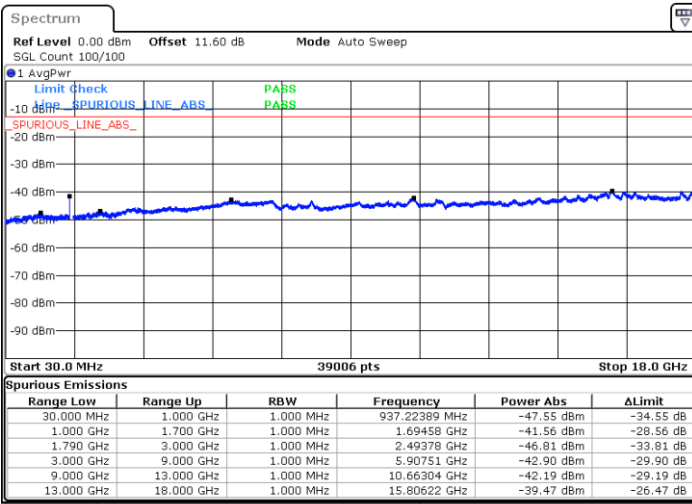

Date: 9.OCT.2020 13:52:23

Lowest Channel / FullIRB

N/A

Date: 9.OCT.2020 13:59:15

LTE Band 66C / 15MHz+15MHz

16QAM

Middle Channel / 1RB0 and 1RB74

Middle Channel / 1RB74 and 1RB0

Date: 9.OCT.2020 14:09:53

Date: 9.OCT.2020 14:12:28

Middle Channel / FullIRB

N/A

Date: 9.OCT.2020 14:05:35

LTE Band 66C / 15MHz+15MHz

16QAM

Highest Channel / 1RB0 and 1RB74

Highest Channel / 1RB74 and 1RB0

Date: 9.OCT.2020 14:30:46

Date: 9.OCT.2020 14:26:28

Highest Channel / FullIRB

N/A

Date: 9.OCT.2020 14:33:20

LTE Band 66C / 15MHz+20MHz

16QAM

Lowest Channel / 1RB0 and 1RB99

Lowest Channel / 1RB74 and 1RB0

Date: 9.OCT.2020 15:01:17

Date: 9.OCT.2020 14:58:43

Lowest Channel / FullIRB

N/A

Date: 9.OCT.2020 15:05:35

LTE Band 66C / 15MHz+20MHz