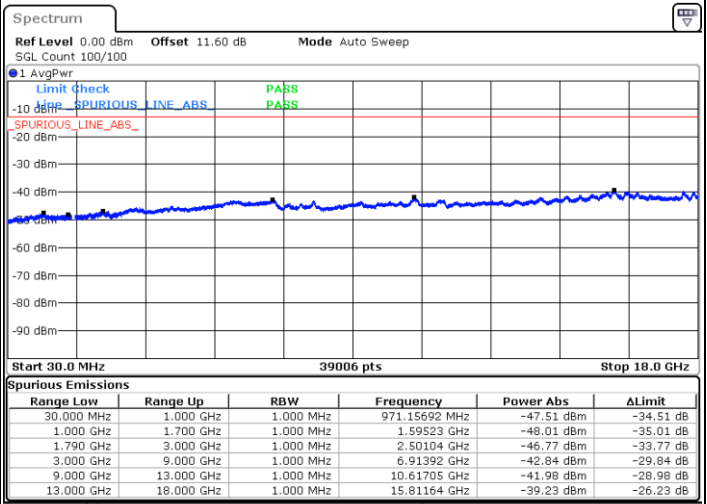

Date: 9.OCT.2020 13:52:23

Lowest Channel / FullIRB

N/A

Date: 9.OCT.2020 13:59:15

LTE Band 66C / 15MHz+15MHz

16QAM

Middle Channel / 1RB0 and 1RB74

Middle Channel / 1RB74 and 1RB0

Date: 9.OCT.2020 14:09:53

Date: 9.OCT.2020 14:12:28

Middle Channel / FullIRB

N/A

Date: 9.OCT.2020 14:05:35

LTE Band 66C / 15MHz+15MHz

16QAM

Highest Channel / 1RB0 and 1RB74

Highest Channel / 1RB74 and 1RB0

Date: 9.OCT.2020 14:30:46

Date: 9.OCT.2020 14:26:28

Highest Channel / FullIRB

N/A

Date: 9.OCT.2020 14:33:20

LTE Band 66C / 15MHz+20MHz

16QAM

Lowest Channel / 1RB0 and 1RB99

Lowest Channel / 1RB74 and 1RB0

Date: 9.OCT.2020 15:01:17

Date: 9.OCT.2020 14:58:43

Lowest Channel / FullIRB

N/A

Date: 9.OCT.2020 15:05:35

LTE Band 66C / 15MHz+20MHz