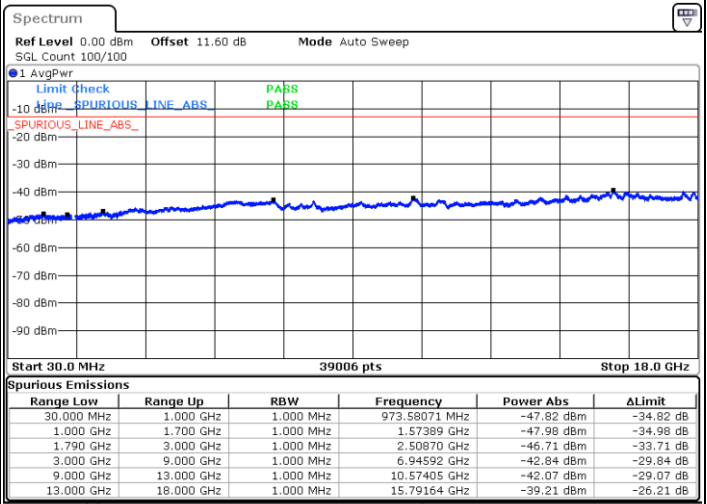

Date: 9.OCT.2020 12:37:26

Date: 9.OCT.2020 12:34:52

Lowest Channel / FullIRB

N/A

Date: 9.OCT.2020 12:41:43

LTE Band 66C / 20MHz+10MHz

16QAM

Middle Channel / 1RB0 and 1RB49

Middle Channel / 1RB99 and 1RB0

Date: 9.OCT.2020 12:54:57

Date: 9.OCT.2020 12:57:32

Middle Channel / FullIRB

N/A

Date: 9.OCT.2020 12:50:40

LTE Band 66C / 20MHz+10MHz

16QAM

Highest Channel / 1RB0 and 1RB49

Highest Channel / 1RB99 and 1RB0

Date: 9.OCT.2020 13:14:16

Date: 9.OCT.2020 13:09:58

Highest Channel / FullIRB

N/A

Date: 9.OCT.2020 13:16:50

LTE Band 66C / 20MHz+15MHz