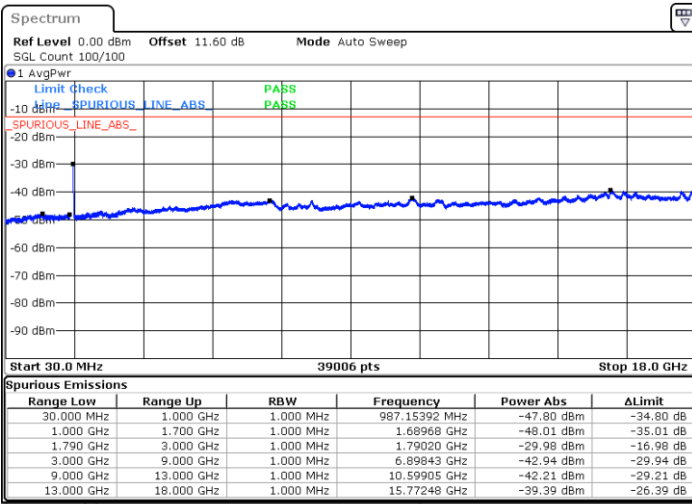

N/A

Date: 9.OCT.2020 17:02:13

LTE Band 66C / 20MHz+5MHz

16QAM

Middle Channel / 1RB0 and 1RB24

Middle Channel / 1RB99 and 1RB0

Date: 9.OCT.2020 17:38:13

Date: 9.OCT.2020 17:40:47

Middle Channel / FullIRB

N/A

Date: 9.OCT.2020 17:33:55

LTE Band 66C / 20MHz+5MHz

16QAM

Highest Channel / 1RB0 and 1RB24

Highest Channel / 1RB99 and 1RB0

Date: 9.OCT.2020 17:20:48

Date: 9.OCT.2020 17:16:31

Highest Channel / FullIRB

N/A

Date: 9.OCT.2020 17:23:23

LTE Band 66C / 20MHz+10MHz

16QAM

Lowest Channel / 1RB0 and 1RB49

Lowest Channel / 1RB99 and 1RB0

Date: 9.OCT.2020 12:37:26

Date: 9.OCT.2020 12:34:52

Lowest Channel / FullIRB

N/A

Date: 9.OCT.2020 12:41:43

LTE Band 66C / 20MHz+10MHz

16QAM

Middle Channel / 1RB0 and 1RB49