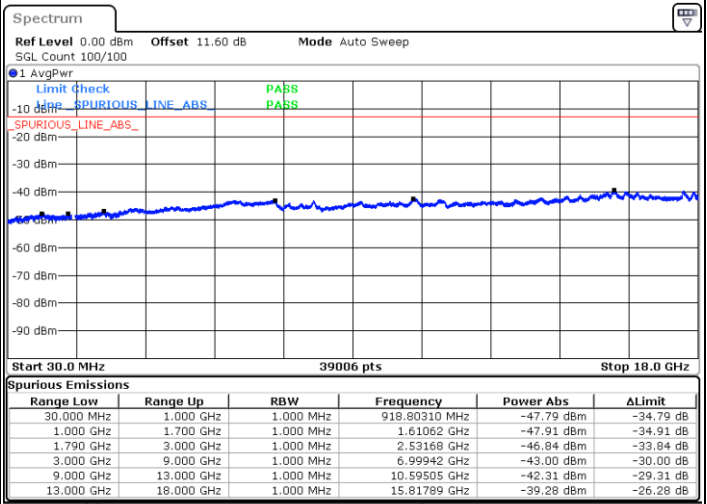

Date: 9.OCT.2020 19:28:06

Date: 9.OCT.2020 19:23:49

Highest Channel / FullIRB

N/A

Date: 9.OCT.2020 19:30:40

LTE Band 66C / 5MHz+20MHz

64QAM

Lowest Channel / 1RB0 and 1RB99

Lowest Channel / 1RB24 and 1RB0

Date: 9.OCT.2020 17:57:28

Date: 9.OCT.2020 17:53:11

Lowest Channel / FullIRB

N/A

Date: 9.OCT.2020 18:00:03

LTE Band 66C / 5MHz+20MHz

64QAM

Middle Channel / 1RB0 and 1RB99

Middle Channel / 1RB24 and 1RB0

Date: 9.OCT.2020 18:10:30

Date: 9.OCT.2020 18:14:47

Middle Channel / FullIRB

N/A

Date: 9.OCT.2020 18:07:55

LTE Band 66C / 5MHz+20MHz