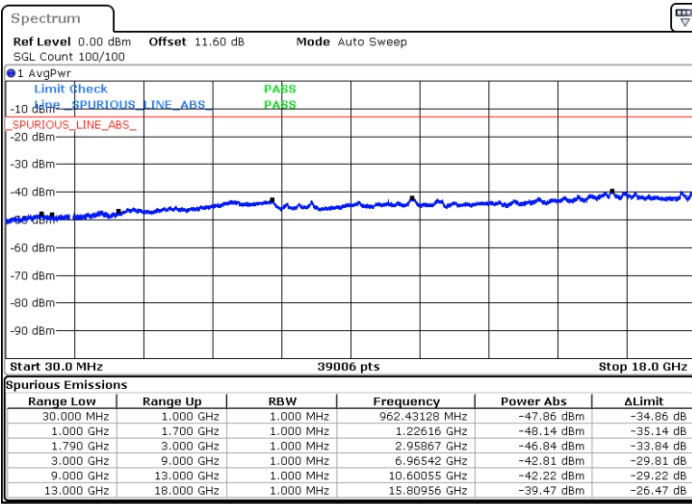

Middle Channel / FullIRB

N/A

Date: 9.OCT.2020 17:33:55

LTE Band 66C / 20MHz+5MHz

16QAM

Highest Channel / 1RB0 and 1RB24

Highest Channel / 1RB99 and 1RB0

Date: 9.OCT.2020 17:20:48

Date: 9.OCT.2020 17:16:31

Highest Channel / FullIRB

N/A

Date: 9.OCT.2020 17:23:23

LTE Band 66C / 20MHz+10MHz

16QAM

Lowest Channel / 1RB0 and 1RB49

Lowest Channel / 1RB99 and 1RB0

Date: 9.OCT.2020 12:37:26

Date: 9.OCT.2020 12:34:52

Lowest Channel / FullIRB

N/A

Date: 9.OCT.2020 12:41:43

LTE Band 66C / 20MHz+10MHz

16QAM

Middle Channel / 1RB0 and 1RB49

Highest Channel / 1RB0 and 1RB49

Highest Channel / 1RB99 and 1RB0

Date: 9.OCT.2020 13:14:16

Date: 9.OCT.2020 13:09:58

Highest Channel / FullIRB

N/A

Date: 9.OCT.2020 13:16:50

LTE Band 66C / 20MHz+15MHz