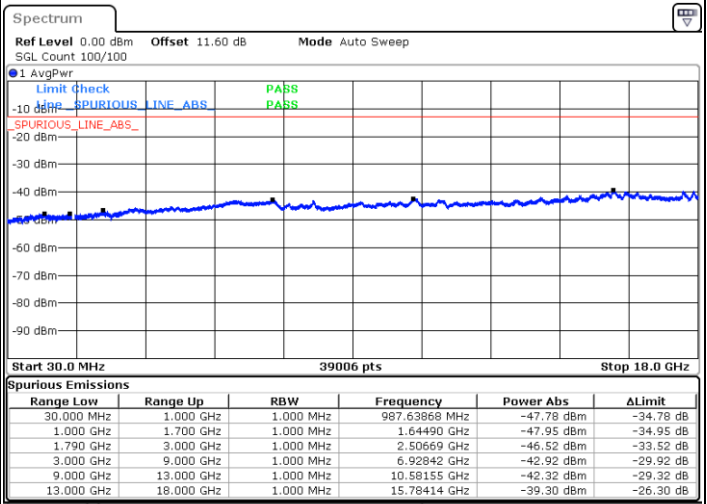

Date: 9.OCT.2020 15:37:57

LTE Band 66C / 20MHz+5MHz

16QAM

Lowest Channel / 1RB0 and 1RB24

Lowest Channel / 1RB99 and 1RB0

Date: 9.OCT.2020 16:57:55

Date: 9.OCT.2020 16:55:21

Lowest Channel / FullIRB

N/A

Date: 9.OCT.2020 17:02:13

LTE Band 66C / 20MHz+5MHz

16QAM

Middle Channel / 1RB0 and 1RB24

Middle Channel / 1RB99 and 1RB0

Date: 9.OCT.2020 17:38:13

Date: 9.OCT.2020 17:40:47

Middle Channel / FullIRB

N/A

Date: 9.OCT.2020 17:33:55

LTE Band 66C / 20MHz+5MHz

16QAM

Highest Channel / 1RB0 and 1RB24

Highest Channel / 1RB99 and 1RB0

Date: 9.OCT.2020 17:20:48

Date: 9.OCT.2020 17:16:31

Highest Channel / FullIRB

N/A

Date: 9.OCT.2020 17:23:23

LTE Band 66C / 20MHz+10MHz

16QAM

Lowest Channel / 1RB0 and 1RB49

Lowest Channel / 1RB99 and 1RB0