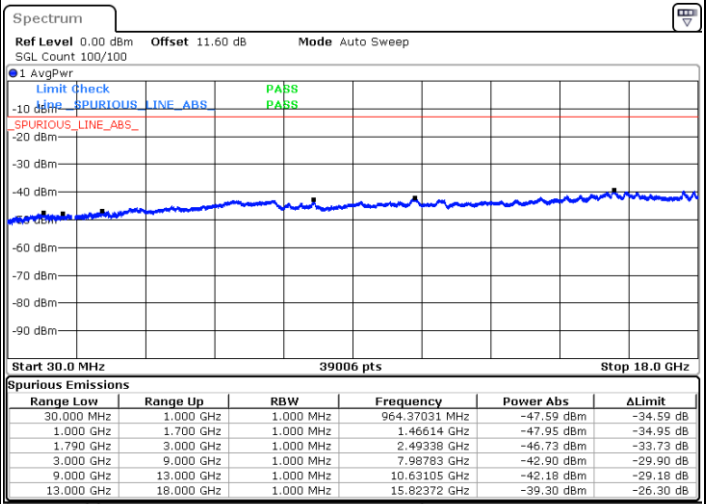

Date: 9.OCT.2020 10:14:40

LTE Band 66C / 15MHz+10MHz

16QAM

Middle Channel / 1RB0 and 1RB49

Middle Channel / 1RB74 and 1RB0

Date: 9.OCT.2020 10:25:14

Date: 9.OCT.2020 10:27:49

Middle Channel / FullIRB

N/A

Date: 9.OCT.2020 10:20:56

LTE Band 66C / 15MHz+10MHz

16QAM

Highest Channel / 1RB0 and 1RB49

Highest Channel / 1RB74 and 1RB0

Date: 9.OCT.2020 10:44:24

Date: 9.OCT.2020 10:40:06

Highest Channel / FullIRB

N/A

Date: 9.OCT.2020 10:46:58

LTE Band 66C / 15MHz+15MHz

16QAM

Lowest Channel / 1RB0 and 1RB74

Lowest Channel / 1RB74 and 1RB0

Date: 9.OCT.2020 13:54:58

Date: 9.OCT.2020 13:52:23

Lowest Channel / FullIRB

N/A

Date: 9.OCT.2020 13:59:15

LTE Band 66C / 15MHz+15MHz

16QAM

Middle Channel / 1RB0 and 1RB74

Middle Channel / 1RB74 and 1RB0