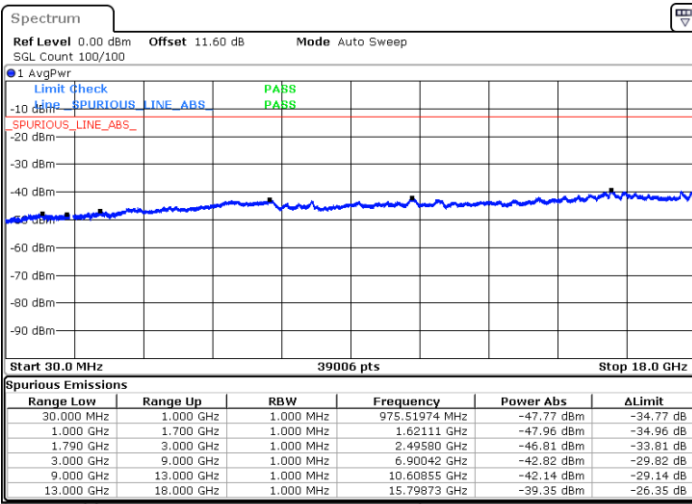

Highest Channel / 1RB74 and 1RB0

Date: 9.OCT.2020 14:30:46

Date: 9.OCT.2020 14:26:28

Highest Channel / FullIRB

N/A

Date: 9.OCT.2020 14:33:20

LTE Band 66C / 15MHz+20MHz

16QAM

Lowest Channel / 1RB0 and 1RB99

Lowest Channel / 1RB74 and 1RB0

Date: 9.OCT.2020 15:01:17

Date: 9.OCT.2020 14:58:43

Lowest Channel / FullIRB

N/A

Date: 9.OCT.2020 15:05:35

LTE Band 66C / 15MHz+20MHz

LTE Band 66C / 15MHz+20MHz

16QAM

Highest Channel / 1RB0 and 1RB99

Highest Channel / 1RB74 and 1RB0

Date: 9.OCT.2020 15:35:23

Date: 9.OCT.2020 15:31:05

Highest Channel / FullIRB

N/A

Date: 9.OCT.2020 15:37:57

LTE Band 66C / 20MHz+5MHz

16QAM

Lowest Channel / 1RB0 and 1RB24

Lowest Channel / 1RB99 and 1RB0

Date: 9.OCT.2020 16:57:55

Date: 9.OCT.2020 16:55:21

Lowest Channel / FullIRB