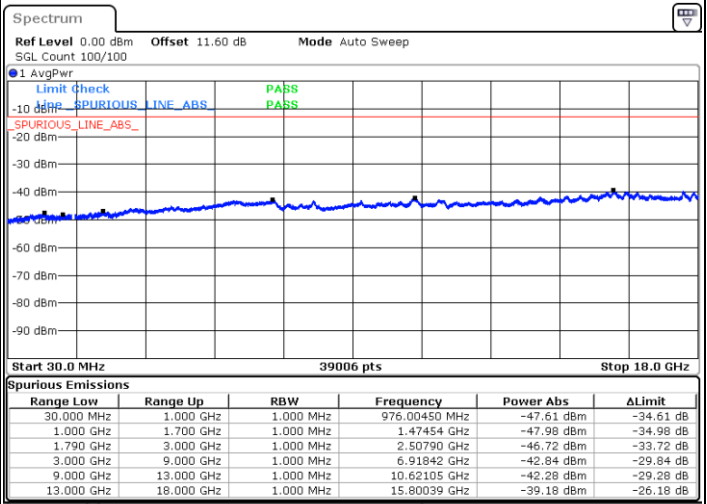

Highest Channel / 1RB74 and 1RB0

Date: 9.OCT.2020 14:30:46

Date: 9.OCT.2020 14:26:28

Highest Channel / FullIRB

N/A

Date: 9.OCT.2020 14:33:20

LTE Band 66C / 15MHz+20MHz

16QAM

Lowest Channel / 1RB0 and 1RB99

Lowest Channel / 1RB74 and 1RB0

Date: 9.OCT.2020 15:01:17

Date: 9.OCT.2020 14:58:43

Lowest Channel / FullIRB

N/A

Date: 9.OCT.2020 15:05:35

LTE Band 66C / 15MHz+20MHz

LTE Band 66C / 15MHz+20MHz

16QAM

Highest Channel / 1RB0 and 1RB99

Highest Channel / 1RB74 and 1RB0

Date: 9.OCT.2020 15:35:23

Date: 9.OCT.2020 15:31:05

Highest Channel / FullIRB

N/A

Date: 9.OCT.2020 15:37:57

LTE Band 66C / 20MHz+5MHz

16QAM

Lowest Channel / 1RB0 and 1RB24

Lowest Channel / 1RB99 and 1RB0

Date: 9.OCT.2020 16:57:55

Date: 9.OCT.2020 16:55:21

Lowest Channel / FullIRB