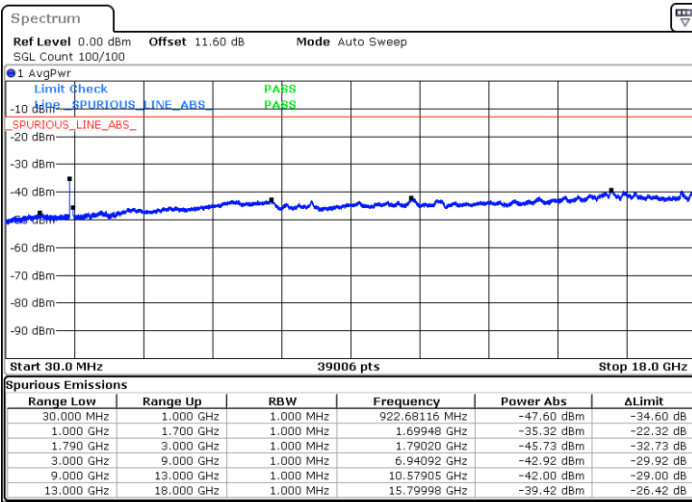

Highest Channel / 1RB0 and 1RB49

Highest Channel / 1RB99 and 1RB0

Date: 9.OCT.2020 13:14:16

Date: 9.OCT.2020 13:09:58

Highest Channel / FullIRB

N/A

Date: 9.OCT.2020 13:16:50

LTE Band 66C / 20MHz+15MHz

16QAM

Lowest Channel / 1RB0 and 1RB74

Lowest Channel / 1RB99 and 1RB0

Date: 9.OCT.2020 15:55:15

Date: 9.OCT.2020 15:52:41

Lowest Channel / FullIRB

N/A

Date: 9.OCT.2020 15:59:33

LTE Band 66C / 20MHz+15MHz

16QAM

Middle Channel / 1RB0 and 1RB74

Middle Channel / 1RB99 and 1RB0

Date: 9.OCT.2020 16:10:01

Date: 9.OCT.2020 16:12:35

Middle Channel / FullIRB

N/A

Date: 9.OCT.2020 16:05:43

LTE Band 66C / 20MHz+15MHz

16QAM

Highest Channel / 1RB0 and 1RB74

Highest Channel / 1RB99 and 1RB0

Date: 9.OCT.2020 16:32:18

Date: 9.OCT.2020 16:28:01

Highest Channel / FullIRB