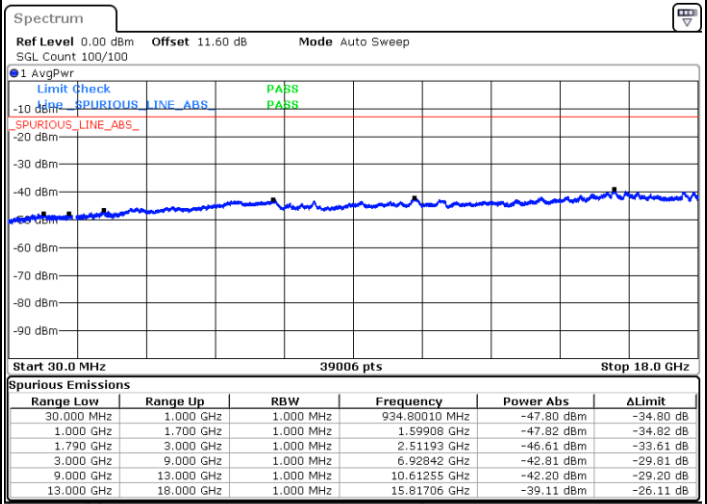

Highest Channel / FullIRB

N/A

Date: 9.OCT.2020 10:46:58

LTE Band 66C / 15MHz+15MHz

16QAM

Lowest Channel / 1RB0 and 1RB74

Lowest Channel / 1RB74 and 1RB0

Date: 9.OCT.2020 13:54:58

Date: 9.OCT.2020 13:52:23

Lowest Channel / FullIRB

N/A

Date: 9.OCT.2020 13:59:15

LTE Band 66C / 15MHz+15MHz

16QAM

Middle Channel / 1RB0 and 1RB74

Middle Channel / 1RB74 and 1RB0

Date: 9.OCT.2020 14:09:53

Date: 9.OCT.2020 14:12:28

Middle Channel / FullIRB

N/A

Date: 9.OCT.2020 14:05:35

LTE Band 66C / 15MHz+15MHz

16QAM

Highest Channel / 1RB0 and 1RB74

Highest Channel / 1RB74 and 1RB0

Date: 9.OCT.2020 14:30:46

Date: 9.OCT.2020 14:26:28

Highest Channel / FullIRB

N/A

Date: 9.OCT.2020 14:33:20

LTE Band 66C / 15MHz+20MHz

16QAM