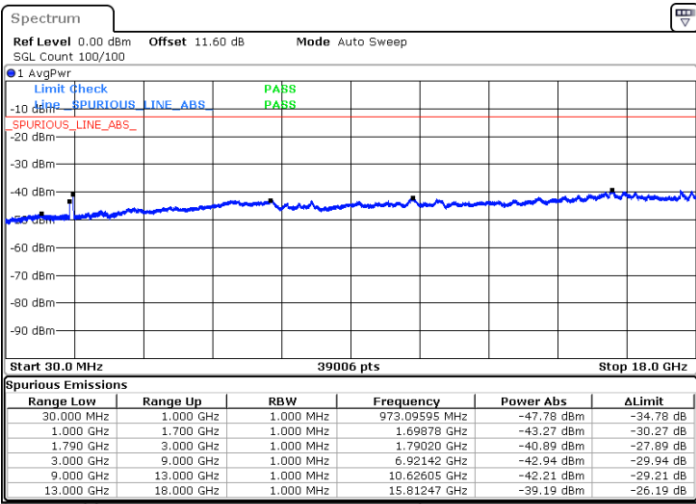

Middle Channel / FullIRB

N/A

Date: 9.OCT.2020 15:11:46