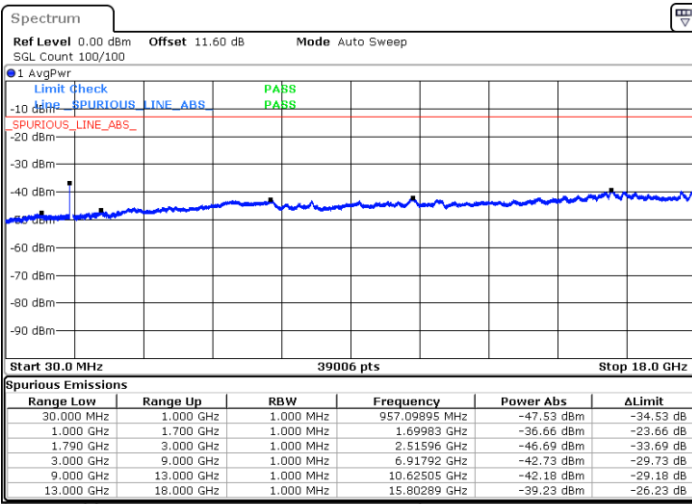

LTE Band 66C / 15MHz+20MHz

16QAM

Highest Channel / 1RB0 and 1RB99

Highest Channel / 1RB74 and 1RB0

Date: 9.OCT.2020 15:35:23

Date: 9.OCT.2020 15:31:05

Highest Channel / FullIRB

N/A

Date: 9.OCT.2020 15:37:57

LTE Band 66C / 20MHz+5MHz

16QAM

Lowest Channel / 1RB0 and 1RB24

Lowest Channel / 1RB99 and 1RB0

Date: 9.OCT.2020 16:57:55

Date: 9.OCT.2020 16:55:21

Lowest Channel / FullIRB

N/A

Date: 9.OCT.2020 17:02:13

LTE Band 66C / 20MHz+5MHz

16QAM

Middle Channel / 1RB0 and 1RB24

Middle Channel / 1RB99 and 1RB0

Date: 9.OCT.2020 17:38:13

Date: 9.OCT.2020 17:40:47

Middle Channel / FullIRB

N/A

Date: 9.OCT.2020 17:33:55

LTE Band 66C / 20MHz+5MHz

16QAM

Highest Channel / 1RB0 and 1RB24

Highest Channel / 1RB99 and 1RB0

Date: 9.OCT.2020 17:20:48