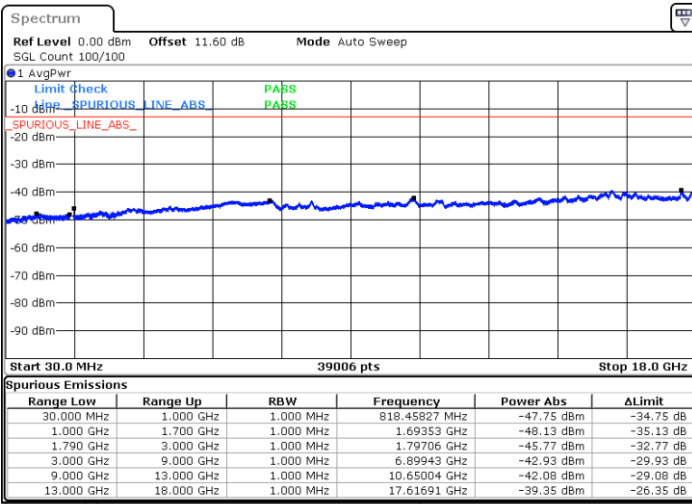

Date: 9.OCT.2020 17:16:31

Highest Channel / FullIRB

N/A

Date: 9.OCT.2020 17:23:23

LTE Band 66C / 20MHz+10MHz

16QAM

Lowest Channel / 1RB0 and 1RB49

Lowest Channel / 1RB99 and 1RB0

Date: 9.OCT.2020 12:37:26

Date: 9.OCT.2020 12:34:52

Lowest Channel / FullIRB

N/A

Date: 9.OCT.2020 12:41:43

LTE Band 66C / 20MHz+10MHz

16QAM

Middle Channel / 1RB0 and 1RB49

Middle Channel / 1RB99 and 1RB0

Date: 9.OCT.2020 12:54:57

Date: 9.OCT.2020 12:57:32

Middle Channel / FullIRB

N/A

Date: 9.OCT.2020 12:50:40

LTE Band 66C / 20MHz+10MHz

16QAM

Highest Channel / 1RB0 and 1RB49

Highest Channel / 1RB99 and 1RB0

Date: 9.OCT.2020 13:14:16

Date: 9.OCT.2020 13:09:58

Highest Channel / FullIRB

N/A

Date: 9.OCT.2020 13:16:50

LTE Band 66C / 20MHz+15MHz