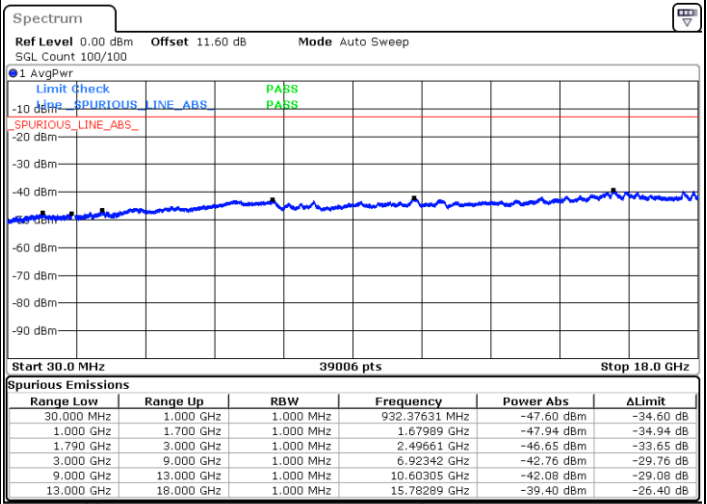

LTE Band 66C / 15MHz+10MHz

16QAM

Lowest Channel / 1RB0 and 1RB49

Lowest Channel / 1RB74 and 1RB0

Date: 9.OCT.2020 10:10:22

Date: 9.OCT.2020 10:07:47

Lowest Channel / FullIRB

N/A

Date: 9.OCT.2020 10:14:40

LTE Band 66C / 15MHz+10MHz

16QAM

Middle Channel / 1RB0 and 1RB49

Middle Channel / 1RB74 and 1RB0

Date: 9.OCT.2020 10:25:14

Date: 9.OCT.2020 10:27:49

Middle Channel / FullIRB

N/A

Date: 9.OCT.2020 10:20:56

LTE Band 66C / 15MHz+10MHz

16QAM

Highest Channel / 1RB0 and 1RB49

Highest Channel / 1RB74 and 1RB0

Date: 9.OCT.2020 10:44:24

Date: 9.OCT.2020 10:40:06

Highest Channel / FullIRB

N/A

Date: 9.OCT.2020 10:46:58

LTE Band 66C / 15MHz+15MHz

16QAM

Lowest Channel / 1RB0 and 1RB74

Lowest Channel / 1RB74 and 1RB0

Date: 9.OCT.2020 13:54:58