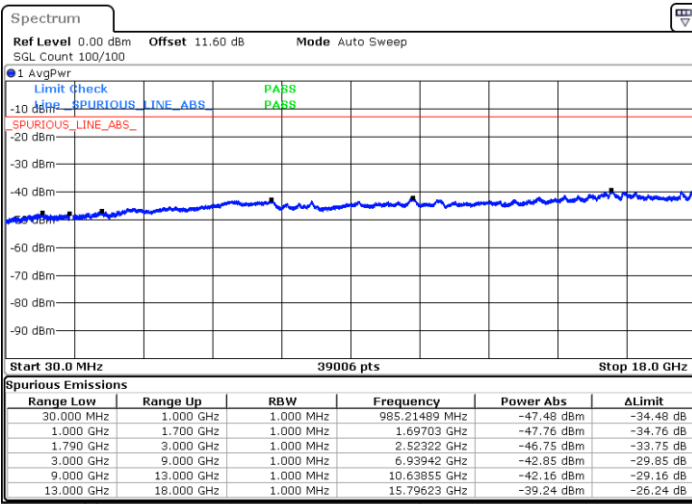

Date: 9.OCT.2020 14:09:53

Date: 9.OCT.2020 14:12:28

Middle Channel / FullIRB

N/A

Date: 9.OCT.2020 14:05:35

LTE Band 66C / 15MHz+15MHz

16QAM

Highest Channel / 1RB0 and 1RB74

Highest Channel / 1RB74 and 1RB0

Date: 9.OCT.2020 14:30:46

Date: 9.OCT.2020 14:26:28

Highest Channel / FullIRB

N/A

Date: 9.OCT.2020 14:33:20

LTE Band 66C / 15MHz+20MHz

16QAM

Lowest Channel / 1RB0 and 1RB99

Lowest Channel / 1RB74 and 1RB0

Date: 9.OCT.2020 15:01:17

Date: 9.OCT.2020 14:58:43

Lowest Channel / FullIRB

N/A

Date: 9.OCT.2020 15:05:35

LTE Band 66C / 15MHz+20MHz

LTE Band 66C / 15MHz+20MHz

16QAM

Highest Channel / 1RB0 and 1RB99

Highest Channel / 1RB74 and 1RB0

Date: 9.OCT.2020 15:35:23

Date: 9.OCT.2020 15:31:05

Highest Channel / FullIRB

N/A