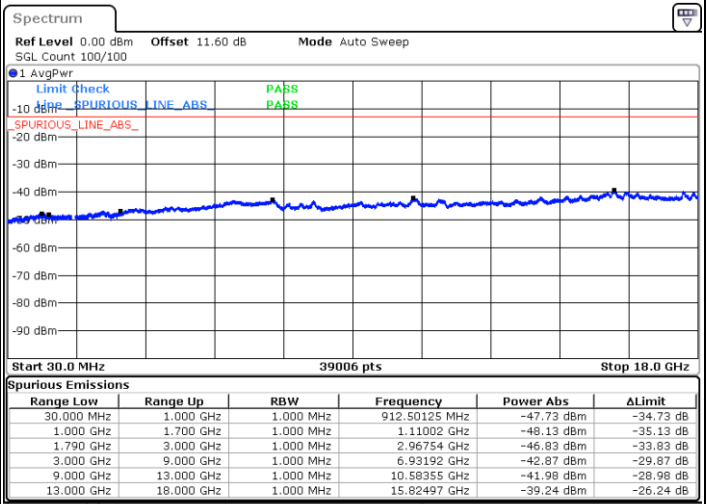

Middle Channel / FullIRB

N/A

Date: 9.OCT.2020 17:33:55

LTE Band 66C / 20MHz+5MHz

16QAM

Highest Channel / 1RB0 and 1RB24

Highest Channel / 1RB99 and 1RB0

Date: 9.OCT.2020 17:20:48

Date: 9.OCT.2020 17:16:31

Highest Channel / FullIRB

N/A

Date: 9.OCT.2020 17:23:23

LTE Band 66C / 20MHz+10MHz

16QAM

Lowest Channel / 1RB0 and 1RB49

Lowest Channel / 1RB99 and 1RB0

Date: 9.OCT.2020 12:37:26

Date: 9.OCT.2020 12:34:52

Lowest Channel / FullIRB

N/A

Date: 9.OCT.2020 12:41:43

LTE Band 66C / 20MHz+10MHz

16QAM

Middle Channel / 1RB0 and 1RB49

Highest Channel / 1RB0 and 1RB49

Highest Channel / 1RB99 and 1RB0

Date: 9.OCT.2020 13:14:16

Date: 9.OCT.2020 13:09:58

Highest Channel / FullIRB

N/A

Date: 9.OCT.2020 13:16:50

LTE Band 66C / 20MHz+15MHz