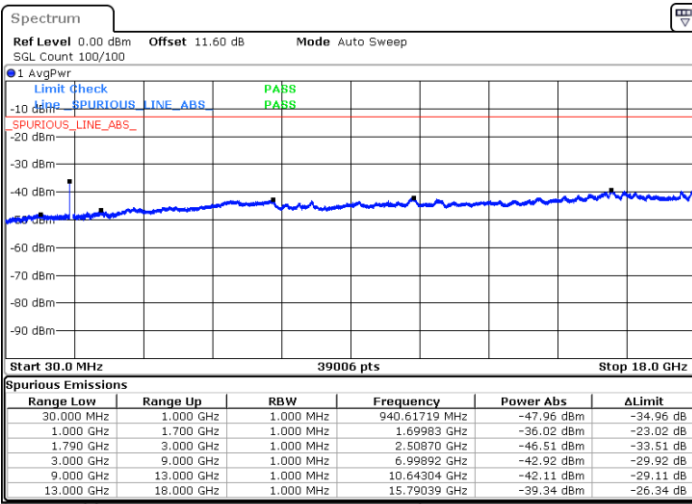

Date: 9.OCT.2020 11:49:34

Date: 9.OCT.2020 11:53:51

Middle Channel / FullIRB

N/A

Date: 9.OCT.2020 11:46:59

LTE Band 66C / 10MHz+20MHz

64QAM

Highest Channel / 1RB0 and 1RB99

Highest Channel / 1RB49 and 1RB0

Date: 9.OCT.2020 12:12:00

Date: 9.OCT.2020 12:09:26

Highest Channel / FullIRB

N/A

Date: 9.OCT.2020 12:16:17

LTE Band 66C / 15MHz+10MHz

64QAM

Lowest Channel / 1RB0 and 1RB49

Lowest Channel / 1RB74 and 1RB0

Date: 9.OCT.2020 10:11:13

Date: 9.OCT.2020 10:06:56

Lowest Channel / FullIRB

N/A

Date: 9.OCT.2020 10:13:48