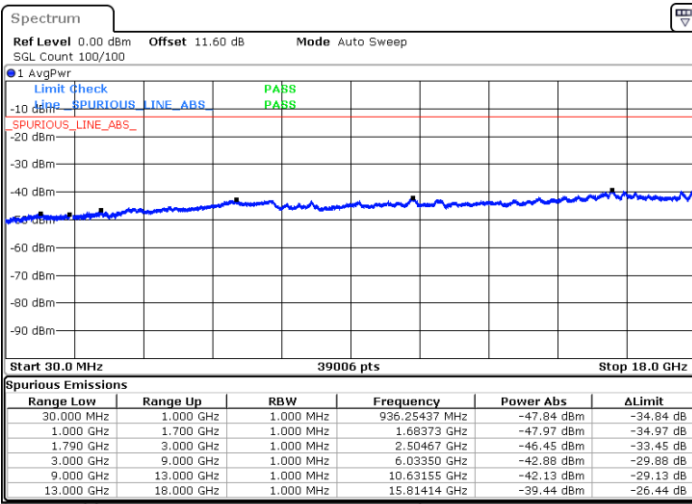

LTE Band 66C / 15MHz+20MHz

16QAM

Highest Channel / 1RB0 and 1RB99

Highest Channel / 1RB74 and 1RB0

Date: 9.OCT.2020 15:35:23

Date: 9.OCT.2020 15:31:05

Highest Channel / FullIRB

N/A

Date: 9.OCT.2020 15:37:57

LTE Band 66C / 20MHz+5MHz

16QAM

Lowest Channel / 1RB0 and 1RB24

Lowest Channel / 1RB99 and 1RB0

Date: 9.OCT.2020 16:57:55

Date: 9.OCT.2020 16:55:21

Lowest Channel / FullIRB

N/A

Date: 9.OCT.2020 17:02:13

LTE Band 66C / 20MHz+5MHz

16QAM

Middle Channel / 1RB0 and 1RB24

Middle Channel / 1RB99 and 1RB0

Date: 9.OCT.2020 17:38:13

Date: 9.OCT.2020 17:40:47

Middle Channel / FullIRB

N/A

Date: 9.OCT.2020 17:33:55

LTE Band 66C / 20MHz+5MHz

16QAM

Highest Channel / 1RB0 and 1RB24

Highest Channel / 1RB99 and 1RB0

Date: 9.OCT.2020 17:20:48