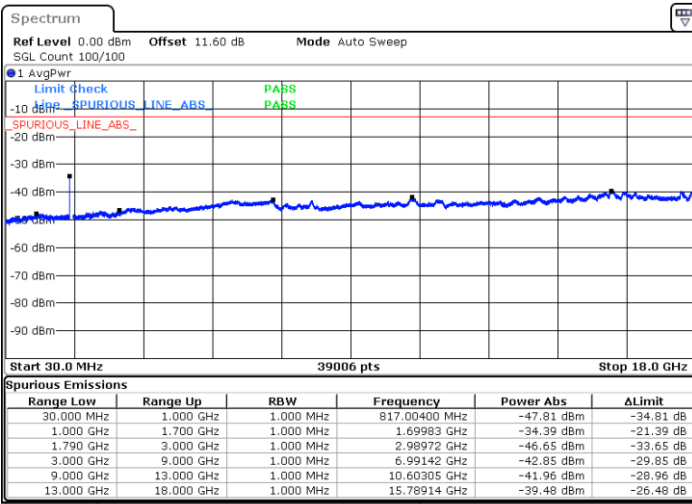

Date: 9.OCT.2020 19:44:48

Middle Channel / FullIRB

N/A

Date: 9.OCT.2020 19:37:57

LTE Band 66C / 20MHz+20MHz

16QAM

Highest Channel / 1RB0 and 1RB99

Highest Channel / 1RB99 and 1RB0

Date: 9.OCT.2020 19:28:06

Date: 9.OCT.2020 19:23:49

Highest Channel / FullIRB

N/A

Date: 9.OCT.2020 19:30:40

LTE Band 66C / 5MHz+20MHz

64QAM

Lowest Channel / 1RB0 and 1RB99

Lowest Channel / 1RB24 and 1RB0

Date: 9.OCT.2020 17:57:28

Date: 9.OCT.2020 17:53:11

Lowest Channel / FullIRB

N/A

Date: 9.OCT.2020 18:00:03

LTE Band 66C / 5MHz+20MHz

64QAM

Middle Channel / 1RB0 and 1RB99

Middle Channel / 1RB24 and 1RB0

Date: 9.OCT.2020 18:10:30

Date: 9.OCT.2020 18:14:47

Middle Channel / FullIRB

N/A

Date: 9.OCT.2020 18:07:55

LTE Band 66C / 5MHz+20MHz