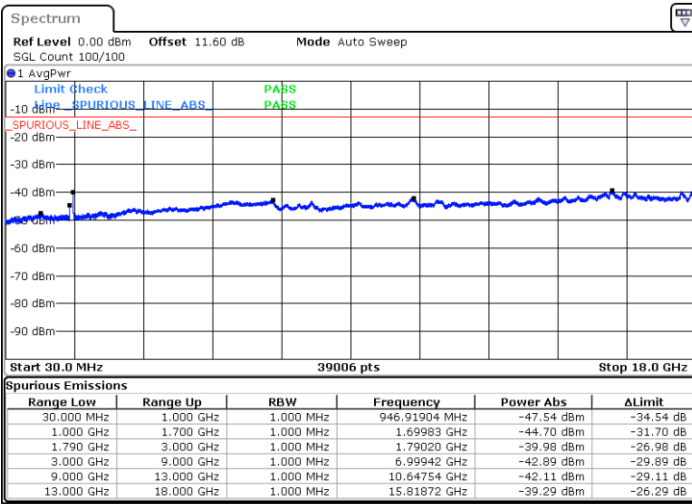

Highest Channel / FullIRB

N/A

Date: 9.OCT.2020 10:46:58

LTE Band 66C / 15MHz+15MHz

16QAM

Lowest Channel / 1RB0 and 1RB74

Lowest Channel / 1RB74 and 1RB0

Date: 9.OCT.2020 13:54:58

Date: 9.OCT.2020 13:52:23

Lowest Channel / FullIRB

N/A

Date: 9.OCT.2020 13:59:15

LTE Band 66C / 15MHz+15MHz

16QAM

Middle Channel / 1RB0 and 1RB74

Middle Channel / 1RB74 and 1RB0

Date: 9.OCT.2020 14:09:53

Date: 9.OCT.2020 14:12:28

Middle Channel / FullIRB

N/A

Date: 9.OCT.2020 14:05:35

LTE Band 66C / 15MHz+15MHz

16QAM

Highest Channel / 1RB0 and 1RB74

Highest Channel / 1RB74 and 1RB0

Date: 9.OCT.2020 14:30:46

Date: 9.OCT.2020 14:26:28

Highest Channel / FullIRB

N/A

Date: 9.OCT.2020 14:33:20

LTE Band 66C / 15MHz+20MHz

16QAM