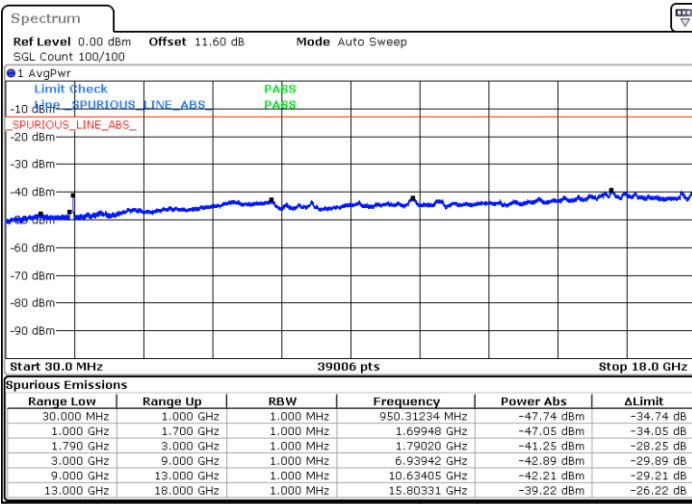

Date: 9.OCT.2020 15:37:57

LTE Band 66C / 20MHz+5MHz

16QAM

Lowest Channel / 1RB0 and 1RB24

Lowest Channel / 1RB99 and 1RB0

Date: 9.OCT.2020 16:57:55

Date: 9.OCT.2020 16:55:21

Lowest Channel / FullIRB

N/A

Date: 9.OCT.2020 17:02:13

LTE Band 66C / 20MHz+5MHz

16QAM

Middle Channel / 1RB0 and 1RB24

Middle Channel / 1RB99 and 1RB0

Date: 9.OCT.2020 17:38:13

Date: 9.OCT.2020 17:40:47

Middle Channel / FullIRB

N/A

Date: 9.OCT.2020 17:33:55

LTE Band 66C / 20MHz+5MHz

16QAM

Highest Channel / 1RB0 and 1RB24

Highest Channel / 1RB99 and 1RB0

Date: 9.OCT.2020 17:20:48

Date: 9.OCT.2020 17:16:31

Highest Channel / FullIRB

N/A

Date: 9.OCT.2020 17:23:23

LTE Band 66C / 20MHz+10MHz

16QAM

Lowest Channel / 1RB0 and 1RB49

Lowest Channel / 1RB99 and 1RB0