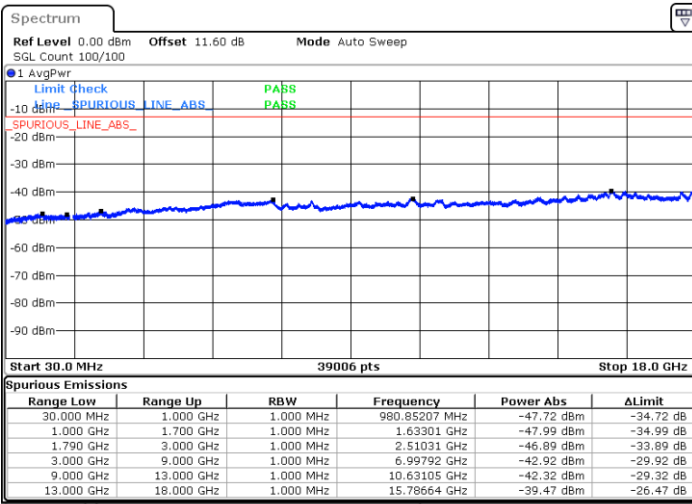

Date: 9.OCT.2020 19:44:48

Middle Channel / FullIRB

N/A

Date: 9.OCT.2020 19:37:57

LTE Band 66C / 20MHz+20MHz

16QAM

Highest Channel / 1RB0 and 1RB99

Highest Channel / 1RB99 and 1RB0

Date: 9.OCT.2020 19:28:06

Date: 9.OCT.2020 19:23:49

Highest Channel / FullIRB

N/A

Date: 9.OCT.2020 19:30:40

LTE Band 66C / 5MHz+20MHz

64QAM

Lowest Channel / 1RB0 and 1RB99

Lowest Channel / 1RB24 and 1RB0

Date: 9.OCT.2020 17:57:28

Date: 9.OCT.2020 17:53:11

Lowest Channel / FullIRB

N/A

Date: 9.OCT.2020 18:00:03

LTE Band 66C / 5MHz+20MHz

64QAM

Middle Channel / 1RB0 and 1RB99

Middle Channel / 1RB24 and 1RB0

Date: 9.OCT.2020 18:10:30

Date: 9.OCT.2020 18:14:47

Middle Channel / FullIRB

N/A

Date: 9.OCT.2020 18:07:55

LTE Band 66C / 5MHz+20MHz