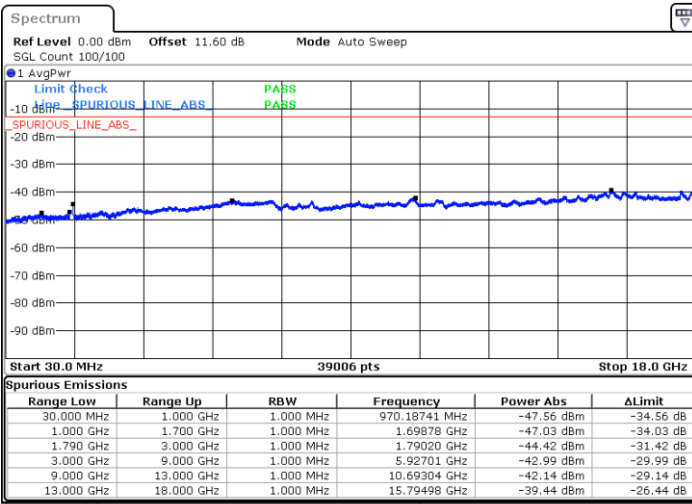

LTE Band 66C / 10MHz+15MHz

64QAM

Lowest Channel / 1RB0 and 1RB74

Lowest Channel / 1RB49 and 1RB0

Date: 9.OCT.2020 09:15:18

Date: 9.OCT.2020 09:11:01

Lowest Channel / FullIRB

N/A

Date: 9.OCT.2020 09:17:53

LTE Band 66C / 10MHz+15MHz

64QAM

MiddleChannel / 1RB0 and 1RB74

Middle Channel / 1RB49 and 1RB0

Date: 9.OCT.2020 09:48:49

Date: 9.OCT.2020 09:53:06

Middle Channel / FullIRB

N/A

Date: 9.OCT.2020 09:46:14

LTE Band 66C / 10MHz+15MHz

64QAM

Highest Channel / 1RB0 and 1RB74

Highest Channel / 1RB49 and 1RB0

Date: 9.OCT.2020 09:34:30

Date: 9.OCT.2020 09:31:56

Highest Channel / FullIRB

N/A

Date: 9.OCT.2020 09:38:48

LTE Band 66C / 10MHz+20MHz

64QAM

Lowest Channel / 1RB0 and 1RB99

Lowest Channel / 1RB49 and 1RB0

Date: 9.OCT.2020 11:34:41