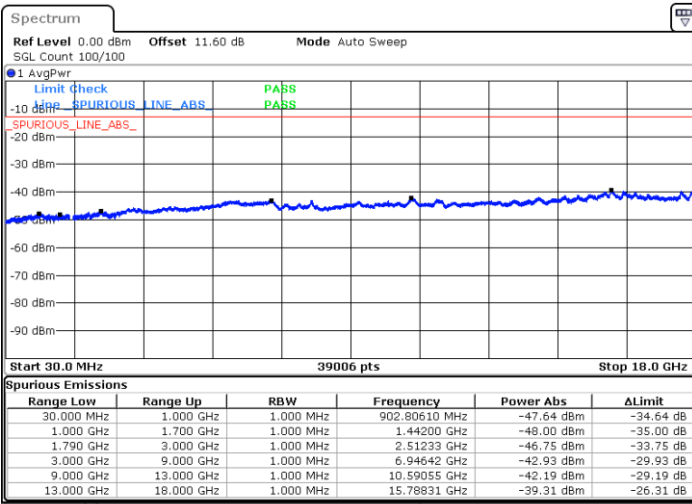

Middle Channel / FullIRB

N/A

Date: 9.OCT.2020 17:33:55

LTE Band 66C / 20MHz+5MHz

16QAM

Highest Channel / 1RB0 and 1RB24

Highest Channel / 1RB99 and 1RB0

Date: 9.OCT.2020 17:20:48

Date: 9.OCT.2020 17:16:31

Highest Channel / FullIRB

N/A

Date: 9.OCT.2020 17:23:23

LTE Band 66C / 20MHz+10MHz

16QAM

Lowest Channel / 1RB0 and 1RB49

Lowest Channel / 1RB99 and 1RB0

Date: 9.OCT.2020 12:37:26

Date: 9.OCT.2020 12:34:52

Lowest Channel / FullIRB

N/A

Date: 9.OCT.2020 12:41:43

LTE Band 66C / 20MHz+10MHz

16QAM

Middle Channel / 1RB0 and 1RB49