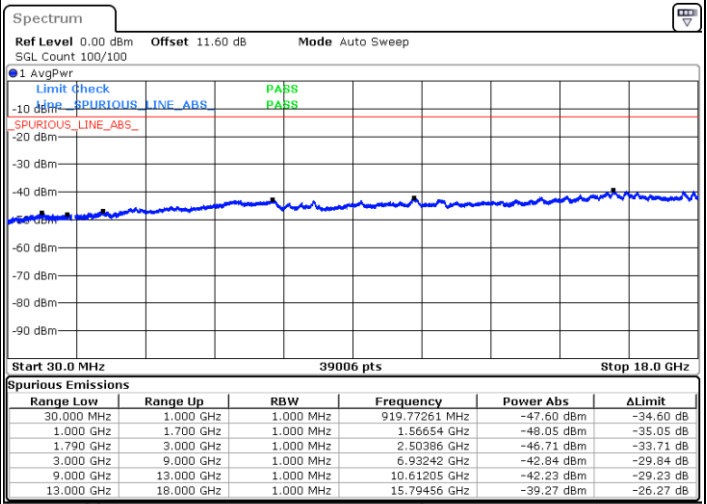

LTE Band 66C / 20MHz+15MHz

16QAM

Middle Channel / 1RB0 and 1RB74

Middle Channel / 1RB99 and 1RB0

Date: 9.OCT.2020 16:10:01

Date: 9.OCT.2020 16:12:35

Middle Channel / FullIRB

N/A

Date: 9.OCT.2020 16:05:43

LTE Band 66C / 20MHz+15MHz

16QAM

Highest Channel / 1RB0 and 1RB74

Highest Channel / 1RB99 and 1RB0

Date: 9.OCT.2020 16:32:18

Date: 9.OCT.2020 16:28:01

Highest Channel / FullIRB

N/A

Date: 9.OCT.2020 16:34:53

LTE Band 66C / 20MHz+20MHz

16QAM

Lowest Channel / 1RB0 and 1RB99

Lowest Channel / 1RB99 and 1RB0

Date: 9.OCT.2020 18:48:58

Date: 9.OCT.2020 18:46:23

Lowest Channel / FullIRB

N/A

Date: 9.OCT.2020 18:55:24

LTE Band 66C / 20MHz+20MHz

16QAM

MiddleChannel / 1RB0 and 1RB99

Middle Channel / 1RB99 and 1RB0

Date: 9.OCT.2020 19:42:14