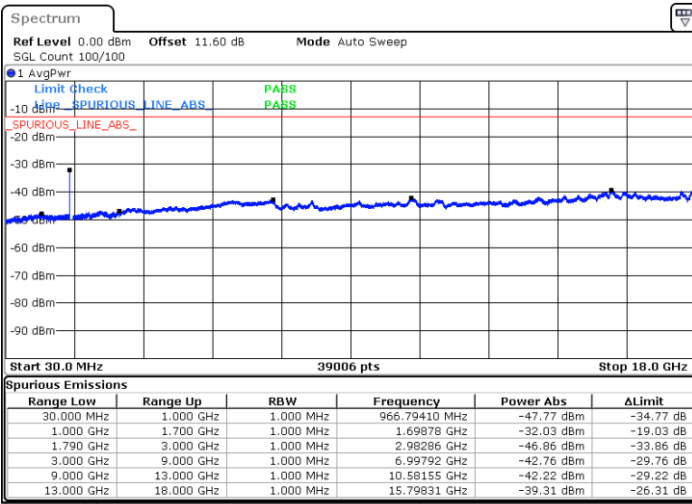

N/A

Date: 9.OCT.2020 16:34:53

LTE Band 66C / 20MHz+20MHz

16QAM

Lowest Channel / 1RB0 and 1RB99

Lowest Channel / 1RB99 and 1RB0

Date: 9.OCT.2020 18:48:58

Date: 9.OCT.2020 18:46:23

Lowest Channel / FullIRB

N/A

Date: 9.OCT.2020 18:55:24

LTE Band 66C / 20MHz+20MHz

16QAM

MiddleChannel / 1RB0 and 1RB99

Middle Channel / 1RB99 and 1RB0

Date: 9.OCT.2020 19:42:14

Date: 9.OCT.2020 19:44:48

Middle Channel / FullIRB

N/A

Date: 9.OCT.2020 19:37:57

LTE Band 66C / 20MHz+20MHz

16QAM

Highest Channel / 1RB0 and 1RB99

Highest Channel / 1RB99 and 1RB0

Date: 9.OCT.2020 19:28:06

Date: 9.OCT.2020 19:23:49

Highest Channel / FullIRB

N/A

Date: 9.OCT.2020 19:30:40

LTE Band 66C / 5MHz+20MHz

64QAM

Lowest Channel / 1RB0 and 1RB99