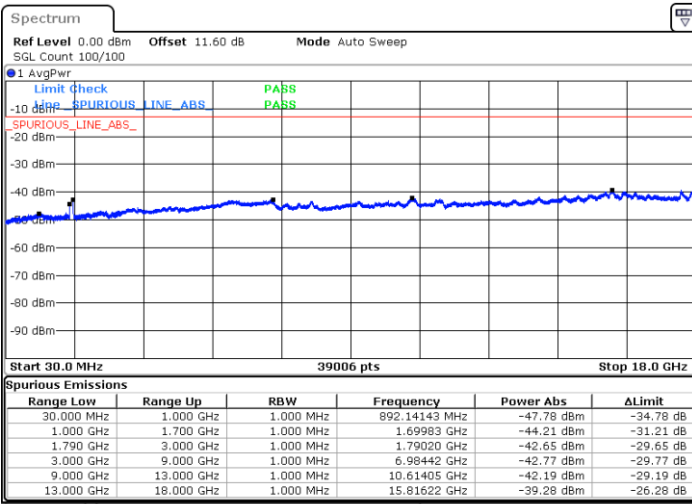

Highest Channel / FullIRB

N/A

Date: 9.OCT.2020 09:38:48

LTE Band 66C / 10MHz+20MHz

64QAM

Lowest Channel / 1RB0 and 1RB99

Lowest Channel / 1RB49 and 1RB0

Date: 9.OCT.2020 11:34:41

Date: 9.OCT.2020 11:30:24

Lowest Channel / FullIRB

N/A

Date: 9.OCT.2020 11:37:16

LTE Band 66C / 10MHz+20MHz

64QAM

Middle Channel / 1RB0 and 1RB99

Middle Channel / 1RB49 and 1RB0

Date: 9.OCT.2020 11:49:34

Date: 9.OCT.2020 11:53:51

Middle Channel / FullIRB

N/A

Date: 9.OCT.2020 11:46:59

LTE Band 66C / 10MHz+20MHz

64QAM

Highest Channel / 1RB0 and 1RB99

Highest Channel / 1RB49 and 1RB0

Date: 9.OCT.2020 12:12:00

Date: 9.OCT.2020 12:09:26

Highest Channel / FullIRB

N/A

Date: 9.OCT.2020 12:16:17

LTE Band 66C / 15MHz+10MHz

64QAM