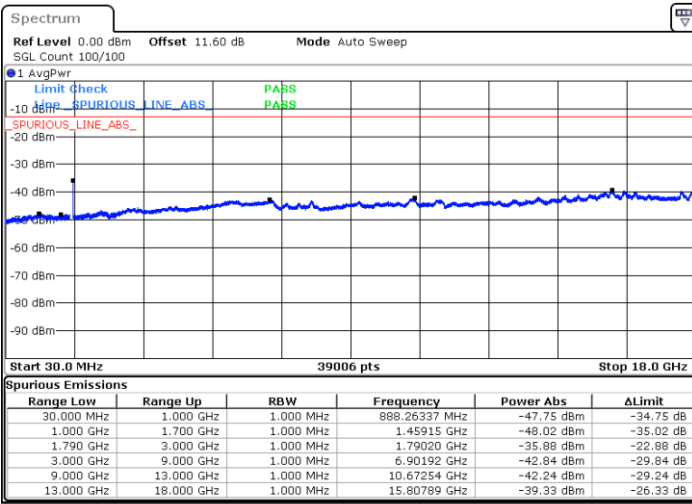

Date: 9.OCT.2020 16:05:43

LTE Band 66C / 20MHz+15MHz

16QAM

Highest Channel / 1RB0 and 1RB74

Highest Channel / 1RB99 and 1RB0

Date: 9.OCT.2020 16:32:18

Date: 9.OCT.2020 16:28:01

Highest Channel / FullIRB

N/A

Date: 9.OCT.2020 16:34:53

LTE Band 66C / 20MHz+20MHz

16QAM

Lowest Channel / 1RB0 and 1RB99

Lowest Channel / 1RB99 and 1RB0

Date: 9.OCT.2020 18:48:58

Date: 9.OCT.2020 18:46:23

Lowest Channel / FullIRB

N/A

Date: 9.OCT.2020 18:55:24

LTE Band 66C / 20MHz+20MHz

16QAM

MiddleChannel / 1RB0 and 1RB99

Middle Channel / 1RB99 and 1RB0

Date: 9.OCT.2020 19:42:14

Date: 9.OCT.2020 19:44:48

Middle Channel / FullIRB

N/A

Date: 9.OCT.2020 19:37:57

LTE Band 66C / 20MHz+20MHz

16QAM

Highest Channel / 1RB0 and 1RB99

Highest Channel / 1RB99 and 1RB0