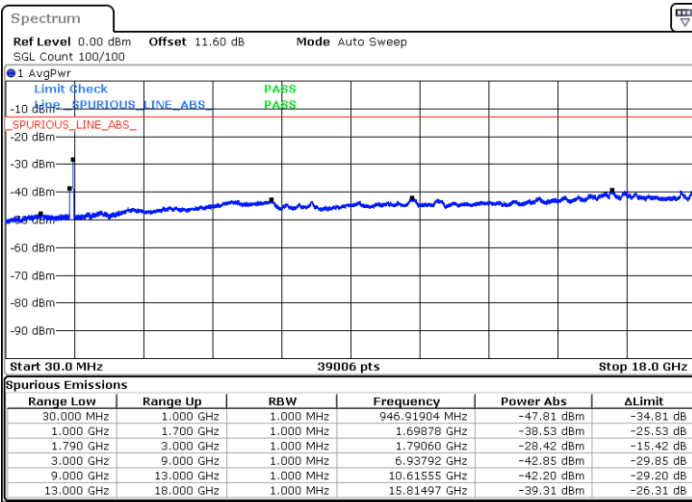

Lowest Channel / FullIRB

N/A

Date: 9.OCT.2020 18:55:24

LTE Band 66C / 20MHz+20MHz

16QAM

MiddleChannel / 1RB0 and 1RB99

Middle Channel / 1RB99 and 1RB0

Date: 9.OCT.2020 19:42:14

Date: 9.OCT.2020 19:44:48

Middle Channel / FullIRB

N/A

Date: 9.OCT.2020 19:37:57

LTE Band 66C / 20MHz+20MHz

16QAM

Highest Channel / 1RB0 and 1RB99

Highest Channel / 1RB99 and 1RB0

Date: 9.OCT.2020 19:28:06

Date: 9.OCT.2020 19:23:49

Highest Channel / FullIRB

N/A

Date: 9.OCT.2020 19:30:40

LTE Band 66C / 5MHz+20MHz

64QAM

Lowest Channel / 1RB0 and 1RB99

Lowest Channel / 1RB24 and 1RB0

Date: 9.OCT.2020 17:57:28

Date: 9.OCT.2020 17:53:11

Lowest Channel / FullIRB

N/A

Date: 9.OCT.2020 18:00:03

LTE Band 66C / 5MHz+20MHz

64QAM