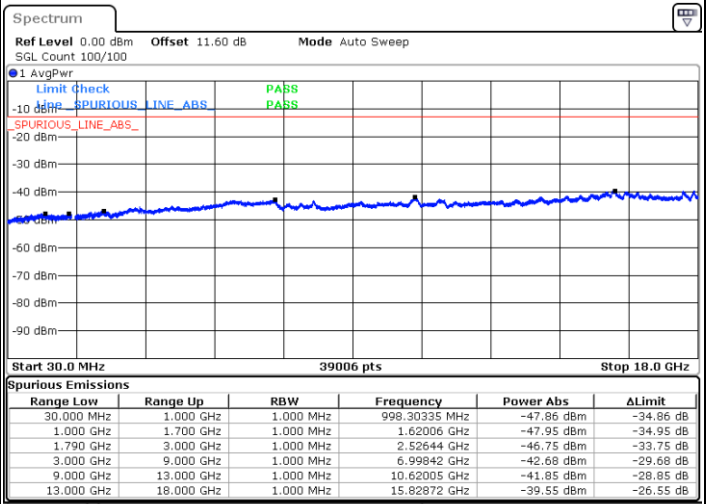

64QAM

Highest Channel / 1RB0 and 1RB99

Highest Channel / 1RB24 and 1RB0

Date: 9.OCT.2020 18:29:45

Date: 9.OCT.2020 18:27:11

Highest Channel / FullIRB

N/A

Date: 9.OCT.2020 18:34:03

LTE Band 66C / 10MHz+15MHz

64QAM

Lowest Channel / 1RB0 and 1RB74

Lowest Channel / 1RB49 and 1RB0

Date: 9.OCT.2020 09:15:18

Date: 9.OCT.2020 09:11:01

Lowest Channel / FullIRB

N/A

Date: 9.OCT.2020 09:17:53

LTE Band 66C / 10MHz+15MHz

64QAM

MiddleChannel / 1RB0 and 1RB74

Middle Channel / 1RB49 and 1RB0

Date: 9.OCT.2020 09:48:49

Date: 9.OCT.2020 09:53:06

Middle Channel / FullIRB

N/A

Date: 9.OCT.2020 09:46:14

LTE Band 66C / 10MHz+15MHz

64QAM

Highest Channel / 1RB0 and 1RB74

Highest Channel / 1RB49 and 1RB0

Date: 9.OCT.2020 09:34:30

Date: 9.OCT.2020 09:31:56