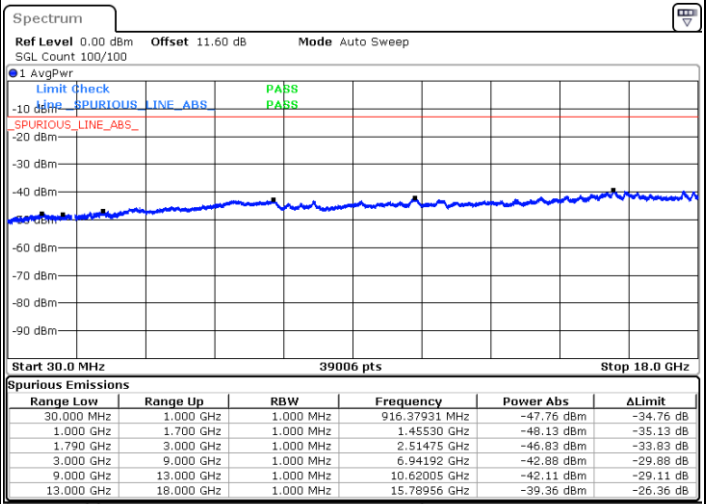

N/A

Date: 9.OCT.2020 16:34:53

LTE Band 66C / 20MHz+20MHz

16QAM

Lowest Channel / 1RB0 and 1RB99

Lowest Channel / 1RB99 and 1RB0

Date: 9.OCT.2020 18:48:58

Date: 9.OCT.2020 18:46:23

Lowest Channel / FullIRB

N/A

Date: 9.OCT.2020 18:55:24

LTE Band 66C / 20MHz+20MHz

16QAM

MiddleChannel / 1RB0 and 1RB99

Middle Channel / 1RB99 and 1RB0

Date: 9.OCT.2020 19:42:14

Date: 9.OCT.2020 19:44:48

Middle Channel / FullIRB

N/A

Date: 9.OCT.2020 19:37:57

LTE Band 66C / 20MHz+20MHz

16QAM

Highest Channel / 1RB0 and 1RB99

Highest Channel / 1RB99 and 1RB0

Date: 9.OCT.2020 19:28:06

Date: 9.OCT.2020 19:23:49

Highest Channel / FullIRB

N/A

Date: 9.OCT.2020 19:30:40

LTE Band 66C / 5MHz+20MHz

64QAM

Lowest Channel / 1RB0 and 1RB99