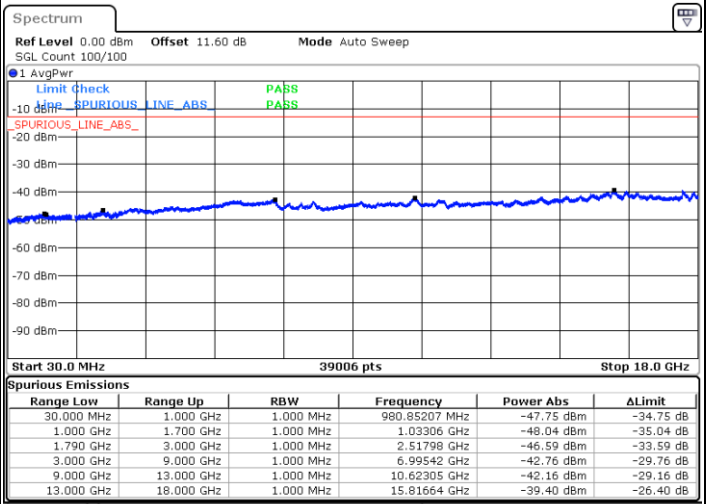

Date: 9.OCT.2020 14:09:53

Date: 9.OCT.2020 14:12:28

Middle Channel / FullIRB

N/A

Date: 9.OCT.2020 14:05:35

LTE Band 66C / 15MHz+15MHz

16QAM

Highest Channel / 1RB0 and 1RB74

Highest Channel / 1RB74 and 1RB0

Date: 9.OCT.2020 14:30:46

Date: 9.OCT.2020 14:26:28

Highest Channel / FullIRB

N/A

Date: 9.OCT.2020 14:33:20

LTE Band 66C / 15MHz+20MHz

16QAM

Lowest Channel / 1RB0 and 1RB99

Lowest Channel / 1RB74 and 1RB0

Date: 9.OCT.2020 15:01:17

Date: 9.OCT.2020 14:58:43

Lowest Channel / FullIRB

N/A

Date: 9.OCT.2020 15:05:35

LTE Band 66C / 15MHz+20MHz

LTE Band 66C / 15MHz+20MHz

16QAM

Highest Channel / 1RB0 and 1RB99

Highest Channel / 1RB74 and 1RB0

Date: 9.OCT.2020 15:35:23

Date: 9.OCT.2020 15:31:05

Highest Channel / FullIRB

N/A