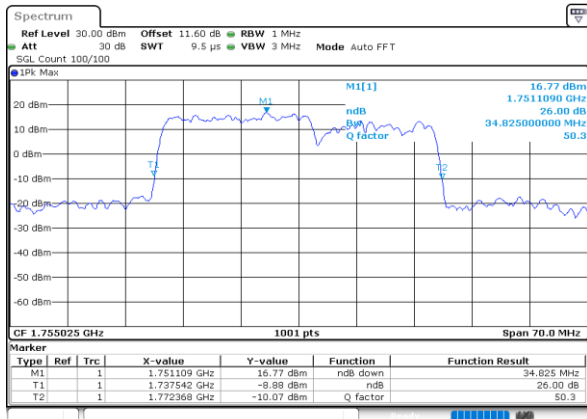

Highest Channel / 15MHz+15MHz

Date: 9.OCT.2020 14:18:31

Highest Channel / 15MHz+20MHz

Date: 9.OCT.2020 15:23:07

LTE Band 66C

QPSK

Lowest Channel / 20MHz+5MHz

Lowest Channel / 20MHz+10MHz

Middle Channel / 20MHz+5MHz

Middle Channel / 20MHz+10MHz

Highest Channel / 20MHz+5MHz

Highest Channel / 20MHz+10MHz

LTE Band 66C

QPSK

Lowest Channel / 20MHz+15MHz

Date: 9.OCT.2020 15:43:25

Lowest Channel / 20MHz+20MHz

Date: 9.OCT.2020 16:38:42

Middle Channel / 20MHz+15MHz

Date: 9.OCT.2020 16:04:01

Middle Channel / 20MHz+20MHz

Date: 9.OCT.2020 19:36:15

Highest Channel / 20MHz+15MHz

Date: 9.OCT.2020 16:20:03

Highest Channel / 20MHz+20MHz

Date: 9.OCT.2020 16:56:44

LTE Band 66C

16QAM

Lowest Channel / 5MHz+20MHz

Lowest Channel / 10MHz+15MHz

Middle Channel / 5MHz+20MHz

Middle Channel / 10MHz+15MHz