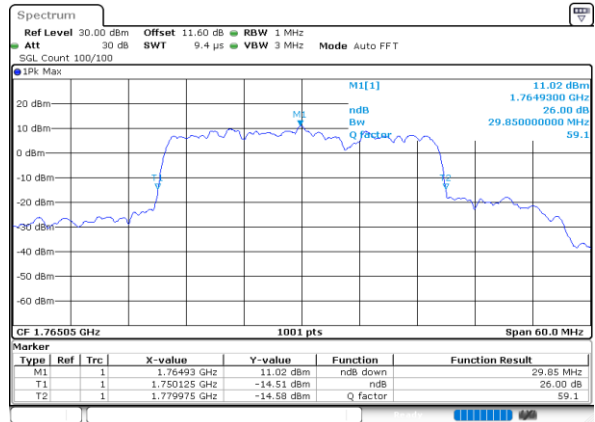

Highest Channel / 15MHz+15MHz

Date: 9.OCT.2020 14:19:15

Highest Channel / 15MHz+20MHz

Date: 9.OCT.2020 15:23:52

LTE Band 66C

64QAM

Lowest Channel / 20MHz+5MHz

Date: 9.OCT.2020 16:46:53

Lowest Channel / 20MHz+10MHz

Date: 9.OCT.2020 12:22:30

Middle Channel / 20MHz+5MHz

Date: 9.OCT.2020 17:31:28

Middle Channel / 20MHz+10MHz

Date: 9.OCT.2020 12:48:13

Highest Channel / 20MHz+5MHz

Date: 9.OCT.2020 17:09:17

Highest Channel / 20MHz+10MHz

Date: 9.OCT.2020 13:02:45

LTE Band 66C

64QAM

Lowest Channel / 20MHz+15MHz

Date: 9.OCT.2020 15:42:40

Lowest Channel / 20MHz+20MHz

Date: 9.OCT.2020 16:37:57