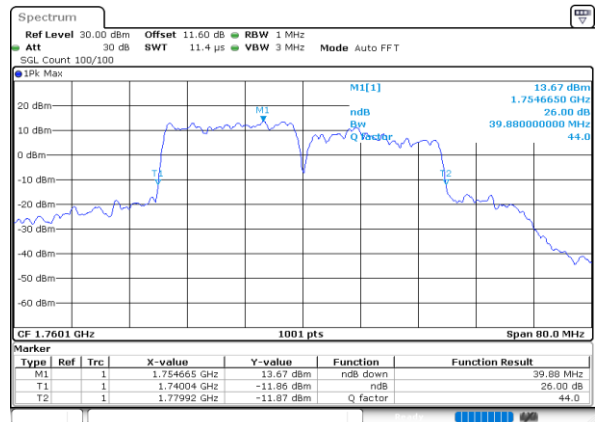

Middle Channel / 20MHz+5MHz

Middle Channel / 20MHz+10MHz

Highest Channel / 20MHz+5MHz

Highest Channel / 20MHz+10MHz

LTE Band 66C

QPSK

Lowest Channel / 20MHz+15MHz

Date: 9.OCT.2020 15:43:25

Lowest Channel / 20MHz+20MHz

Date: 9.OCT.2020 16:38:42

Middle Channel / 20MHz+15MHz

Date: 9.OCT.2020 16:04:01

Middle Channel / 20MHz+20MHz

Date: 9.OCT.2020 19:36:15

Highest Channel / 20MHz+15MHz

Date: 9.OCT.2020 16:20:03

Highest Channel / 20MHz+20MHz

Date: 9.OCT.2020 16:56:44

LTE Band 66C

16QAM

Lowest Channel / 5MHz+20MHz

Lowest Channel / 10MHz+15MHz

Middle Channel / 5MHz+20MHz

Middle Channel / 10MHz+15MHz

Highest Channel / 5MHz+20MHz

Highest Channel / 10MHz+15MHz

LTE Band 66C

16QAM

Lowest Channel / 10MHz+20MHz

Date: 9.OCT.2020 11:24:03

Lowest Channel / 15MHz+10MHz

Date: 9.OCT.2020 09:59:43