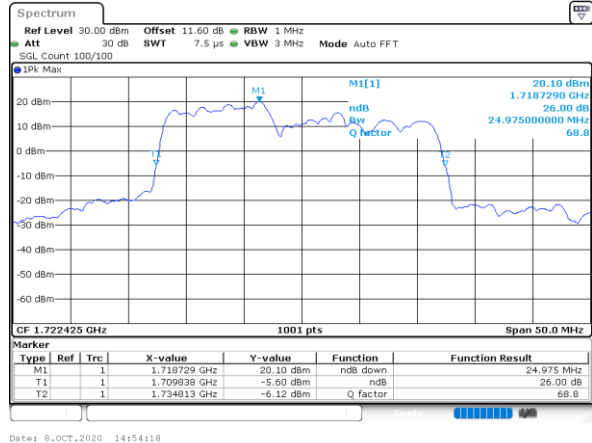

Lowest Channel / 20MHz+20MHz

Date: 9.OCT.2020 16:38:42

Middle Channel / 20MHz+15MHz

Date: 9.OCT.2020 16:04:01

Middle Channel / 20MHz+20MHz

Date: 9.OCT.2020 19:36:15

Highest Channel / 20MHz+15MHz

Date: 9.OCT.2020 16:20:03

Highest Channel / 20MHz+20MHz

Date: 9.OCT.2020 16:56:44

LTE Band 66C

16QAM

Lowest Channel / 5MHz+20MHz

Lowest Channel / 10MHz+15MHz

Middle Channel / 5MHz+20MHz

Middle Channel / 10MHz+15MHz

Highest Channel / 5MHz+20MHz

Highest Channel / 10MHz+15MHz

LTE Band 66C

16QAM

Lowest Channel / 10MHz+20MHz

Date: 9.OCT.2020 11:24:03

Lowest Channel / 15MHz+10MHz

Date: 9.OCT.2020 09:59:43