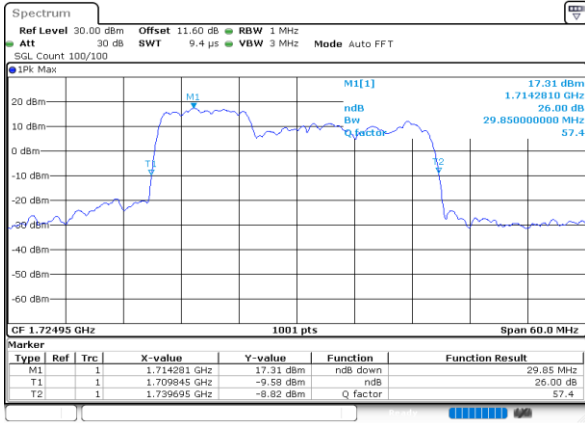

Highest Channel / 20MHz+20MHz

Date: 9.OCT.2020 16:56:44

LTE Band 66C

16QAM

Lowest Channel / 5MHz+20MHz

Lowest Channel / 10MHz+15MHz

Middle Channel / 5MHz+20MHz

Middle Channel / 10MHz+15MHz

Highest Channel / 5MHz+20MHz

Highest Channel / 10MHz+15MHz

LTE Band 66C

16QAM

Lowest Channel / 10MHz+20MHz

Date: 9.OCT.2020 11:24:03

Lowest Channel / 15MHz+10MHz

Date: 9.OCT.2020 09:59:43

Middle Channel / 10MHz+20MHz

Date: 9.OCT.2020 11:44:03

Middle Channel / 15MHz+10MHz

Date: 9.OCT.2020 10:18:52

Highest Channel / 10MHz+20MHz

Date: 9.OCT.2020 12:00:59

Highest Channel / 15MHz+10MHz

Date: 9.OCT.2020 10:32:30

LTE Band 66C

16QAM

Lowest Channel / 15MHz+15MHz

Date: 9.OCT.2020 13:44:19

Lowest Channel / 15MHz+20MHz

Date: 9.OCT.2020 14:50:39

Middle Channel / 15MHz+15MHz

Date: 9.OCT.2020 14:03:30