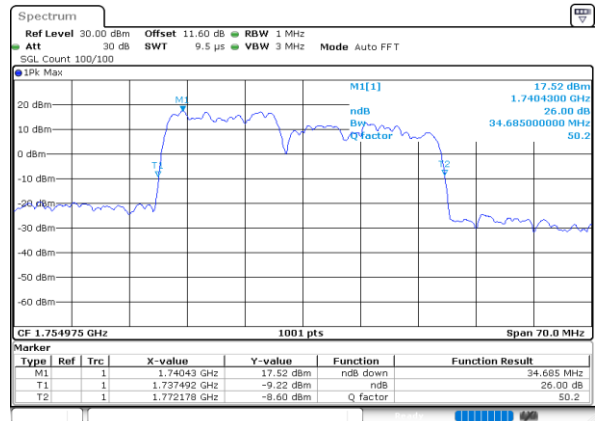

Middle Channel / 10MHz+20MHz

Date: 9.OCT.2020 11:44:03

Middle Channel / 15MHz+10MHz

Date: 9.OCT.2020 10:18:52

Highest Channel / 10MHz+20MHz

Date: 9.OCT.2020 12:00:59

Highest Channel / 15MHz+10MHz

Date: 9.OCT.2020 10:32:30

LTE Band 66C

16QAM

Lowest Channel / 15MHz+15MHz

Date: 9.OCT.2020 13:44:19

Lowest Channel / 15MHz+20MHz

Date: 9.OCT.2020 14:50:39

Middle Channel / 15MHz+15MHz

Date: 9.OCT.2020 14:03:30

Middle Channel / 15MHz+20MHz

Date: 9.OCT.2020 15:09:41

Highest Channel / 15MHz+15MHz

Date: 9.OCT.2020 14:18:53

Highest Channel / 15MHz+20MHz

Date: 9.OCT.2020 15:23:29

LTE Band 66C

16QAM