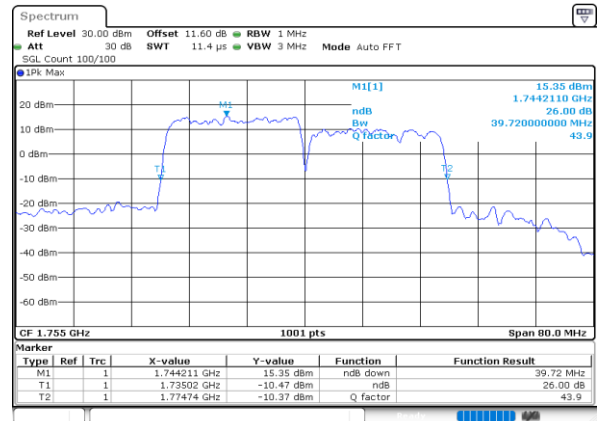

Highest Channel / 15MHz+15MHz

Date: 9.OCT.2020 14:19:15

Highest Channel / 15MHz+20MHz

Date: 9.OCT.2020 15:23:52

LTE Band 66C

64QAM

Lowest Channel / 20MHz+5MHz

Date: 9.OCT.2020 16:46:53

Lowest Channel / 20MHz+10MHz

Date: 9.OCT.2020 12:22:30

Middle Channel / 20MHz+5MHz

Date: 9.OCT.2020 17:31:28

Middle Channel / 20MHz+10MHz

Date: 9.OCT.2020 12:48:13

Highest Channel / 20MHz+5MHz

Date: 9.OCT.2020 17:09:17

Highest Channel / 20MHz+10MHz

Date: 9.OCT.2020 13:02:45

LTE Band 66C

64QAM

Lowest Channel / 20MHz+15MHz

Date: 9.OCT.2020 15:42:40

Lowest Channel / 20MHz+20MHz

Date: 9.OCT.2020 16:37:57

Middle Channel / 20MHz+15MHz

Date: 9.OCT.2020 16:03:16

Middle Channel / 20MHz+20MHz

Date: 9.OCT.2020 19:35:30

Highest Channel / 20MHz+15MHz

Date: 9.OCT.2020 16:20:48

Highest Channel / 20MHz+20MHz

Date: 9.OCT.2020 16:59:29