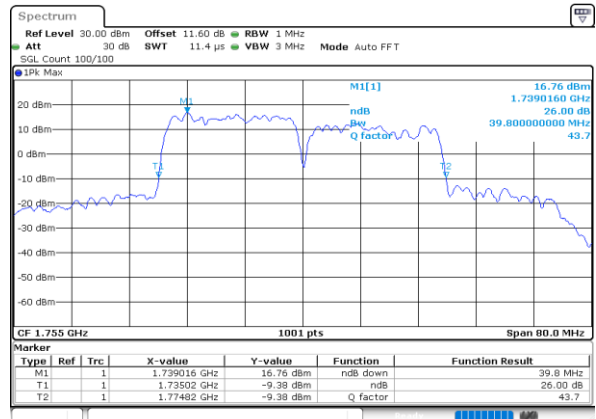

Middle Channel / 20MHz+5MHz

Middle Channel / 20MHz+10MHz

Highest Channel / 20MHz+5MHz

Highest Channel / 20MHz+10MHz

LTE Band 66C

QPSK

Lowest Channel / 20MHz+15MHz

Date: 9.OCT.2020 15:43:25

Lowest Channel / 20MHz+20MHz

Date: 9.OCT.2020 16:38:42

Middle Channel / 20MHz+15MHz

Date: 9.OCT.2020 16:04:01

Middle Channel / 20MHz+20MHz

Date: 9.OCT.2020 19:36:15

Highest Channel / 20MHz+15MHz

Date: 9.OCT.2020 16:20:03

Highest Channel / 20MHz+20MHz

Date: 9.OCT.2020 16:56:44

LTE Band 66C

16QAM

Lowest Channel / 5MHz+20MHz

Lowest Channel / 10MHz+15MHz

Middle Channel / 5MHz+20MHz

Middle Channel / 10MHz+15MHz

Highest Channel / 5MHz+20MHz

Highest Channel / 10MHz+15MHz

LTE Band 66C

16QAM

Lowest Channel / 10MHz+20MHz

Date: 9.OCT.2020 11:24:03

Lowest Channel / 15MHz+10MHz

Date: 9.OCT.2020 09:59:43