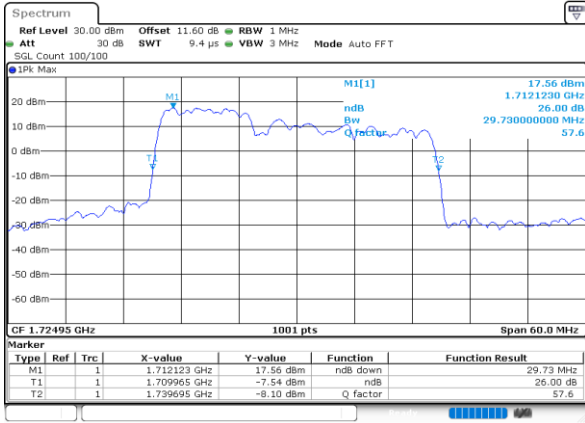

Highest Channel / 20MHz+20MHz

Date: 9.OCT.2020 18:55:06

LTE Band 66C

64QAM

Lowest Channel / 5MHz+20MHz

Date: 9.OCT.2020 17:45:36

Lowest Channel / 10MHz+15MHz

Date: 8.OCT.2020 14:53:56

Middle Channel / 5MHz+20MHz

Date: 9.OCT.2020 18:04:37

Middle Channel / 10MHz+15MHz

Date: 9.OCT.2020 09:42:56

Highest Channel / 5MHz+20MHz

Date: 9.OCT.2020 18:19:07

Highest Channel / 10MHz+15MHz

Date: 9.OCT.2020 09:23:51

LTE Band 66C

64QAM

Lowest Channel / 10MHz+20MHz

Date: 9.OCT.2020 11:23:40

Lowest Channel / 15MHz+10MHz

Date: 9.OCT.2020 09:59:20

Middle Channel / 10MHz+20MHz

Date: 9.OCT.2020 11:43:41

Middle Channel / 15MHz+10MHz

Date: 9.OCT.2020 10:18:30

Highest Channel / 10MHz+20MHz

Date: 9.OCT.2020 12:01:22

Highest Channel / 15MHz+10MHz

Date: 9.OCT.2020 10:32:53

LTE Band 66C

64QAM