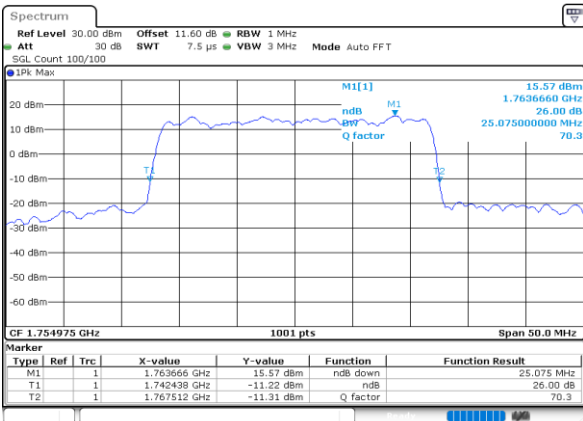

Middle Channel / 15MHz+10MHz

Date: 9.OCT.2020 10:18:30

Highest Channel / 10MHz+20MHz

Date: 9.OCT.2020 12:01:22

Highest Channel / 15MHz+10MHz

Date: 9.OCT.2020 10:32:53

LTE Band 66C

64QAM

Highest Channel / 15MHz+15MHz

Date: 9.OCT.2020 14:19:15

Highest Channel / 15MHz+20MHz

Date: 9.OCT.2020 15:23:52

LTE Band 66C

64QAM

Lowest Channel / 20MHz+5MHz

Date: 9.OCT.2020 16:46:53

Lowest Channel / 20MHz+10MHz

Date: 9.OCT.2020 12:22:30

Middle Channel / 20MHz+5MHz

Date: 9.OCT.2020 17:31:28

Middle Channel / 20MHz+10MHz

Date: 9.OCT.2020 12:48:13

Highest Channel / 20MHz+5MHz

Date: 9.OCT.2020 17:09:17

Highest Channel / 20MHz+10MHz

Date: 9.OCT.2020 13:02:45

LTE Band 66C

64QAM

Lowest Channel / 20MHz+15MHz

Date: 9.OCT.2020 15:42:40

Lowest Channel / 20MHz+20MHz

Date: 9.OCT.2020 16:37:57