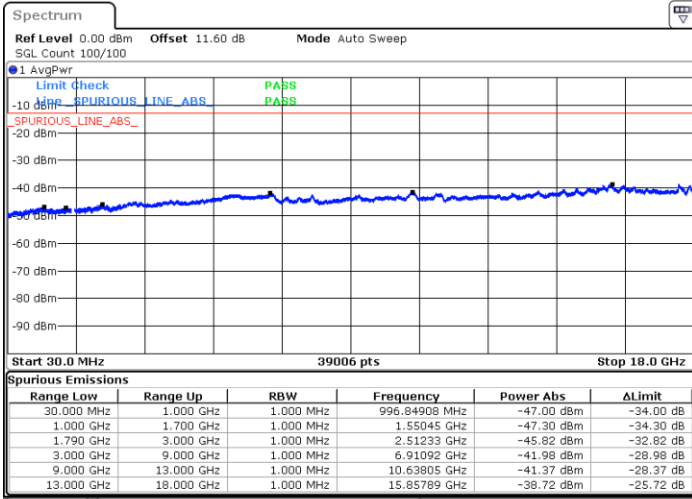

Date: 8.OCT.2020 12:10:28

LTE Band 66B / 5MHz+15MHz

256QAM

Middle Channel / 1RB0 and 1RB74

Middle Channel / 1RB24 and 1RB0

Date: 8.OCT.2020 12:21:29

Date: 8.OCT.2020 12:27:30

Middle Channel / FullIRB

N/A

Date: 8.OCT.2020 12:20:38

LTE Band 66B / 5MHz+15MHz

256QAM

Highest Channel / 1RB0 and 1RB74

Highest Channel / 1RB24 and 1RB0

Date: 8.OCT.2020 12:49:06

Date: 8.OCT.2020 12:48:15

Highest Channel / FullIRB

N/A

Date: 8.OCT.2020 12:57:57

LTE Band 66B / 10MHz+5MHz

256QAM

Lowest Channel / 1RB0 and 1RB24

Lowest Channel / 1RB49 and 1RB0

Date: 8.OCT.2020 09:49:22

Date: 8.OCT.2020 09:43:22

Lowest Channel / FullIRB

N/A

Date: 8.OCT.2020 09:50:14

LTE Band 66B / 10MHz+5MHz

256QAM

Middle Channel / 1RB0 and 1RB24

Middle Channel / 1RB49 and 1RB0