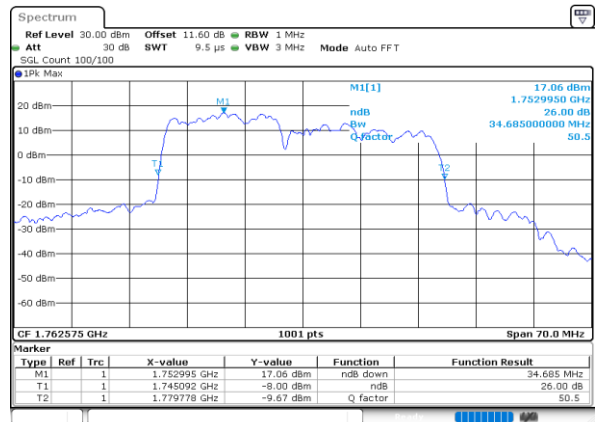

LTE Band 66C

64QAM

Lowest Channel / 10MHz+20MHz

Date: 9.OCT.2020 11:23:40

Lowest Channel / 15MHz+10MHz

Date: 9.OCT.2020 09:59:20

Middle Channel / 10MHz+20MHz

Date: 9.OCT.2020 11:43:41

Middle Channel / 15MHz+10MHz

Date: 9.OCT.2020 10:18:30

Highest Channel / 10MHz+20MHz

Date: 9.OCT.2020 12:01:22

Highest Channel / 15MHz+10MHz

Date: 9.OCT.2020 10:32:53

LTE Band 66C

64QAM

Lowest Channel / 15MHz+15MHz

Date: 9.OCT.2020 13:43:57

Lowest Channel / 15MHz+20MHz

Date: 9.OCT.2020 14:50:16

Middle Channel / 15MHz+15MHz

Date: 9.OCT.2020 14:03:08

Middle Channel / 15MHz+20MHz

Date: 9.OCT.2020 15:09:19

Highest Channel / 15MHz+15MHz

Date: 9.OCT.2020 14:19:15

Highest Channel / 15MHz+20MHz

Date: 9.OCT.2020 15:23:52

LTE Band 66C

64QAM

Lowest Channel / 20MHz+5MHz

Date: 9.OCT.2020 16:46:53