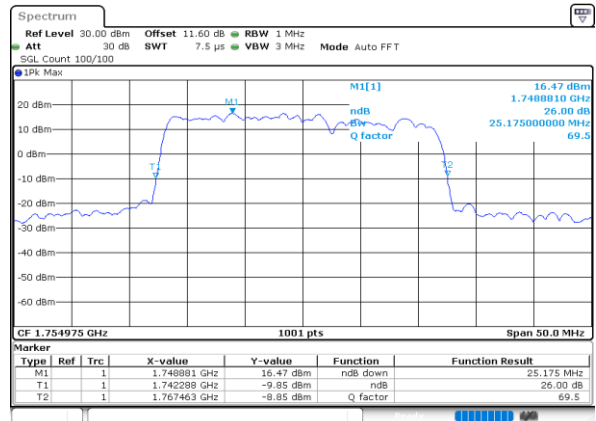

Highest Channel / 20MHz+20MHz

Date: 9.OCT.2020 18:55:06

LTE Band 66C

64QAM

Lowest Channel / 5MHz+20MHz

Date: 9.OCT.2020 17:45:36

Lowest Channel / 10MHz+15MHz

Date: 8.OCT.2020 14:53:56

Middle Channel / 5MHz+20MHz

Date: 9.OCT.2020 18:04:37

Middle Channel / 10MHz+15MHz

Date: 9.OCT.2020 09:42:56

Highest Channel / 5MHz+20MHz

Date: 9.OCT.2020 18:19:07

Highest Channel / 10MHz+15MHz

Date: 9.OCT.2020 09:23:51

LTE Band 66C

64QAM

Lowest Channel / 10MHz+20MHz

Date: 9.OCT.2020 11:23:40

Lowest Channel / 15MHz+10MHz

Date: 9.OCT.2020 09:59:20

Middle Channel / 10MHz+20MHz

Date: 9.OCT.2020 11:43:41

Middle Channel / 15MHz+10MHz

Date: 9.OCT.2020 10:18:30

Highest Channel / 10MHz+20MHz

Date: 9.OCT.2020 12:01:22

Highest Channel / 15MHz+10MHz

Date: 9.OCT.2020 10:32:53

LTE Band 66C

64QAM