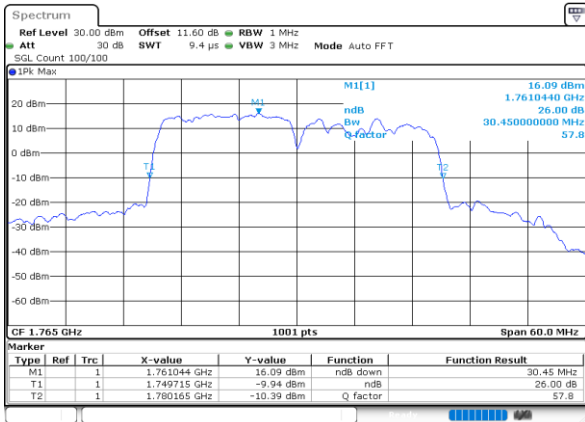

LTE Band 66C

16QAM

Lowest Channel / 15MHz+15MHz

Date: 9.OCT.2020 13:44:19

Lowest Channel / 15MHz+20MHz

Date: 9.OCT.2020 14:50:39

Middle Channel / 15MHz+15MHz

Date: 9.OCT.2020 14:03:30

Middle Channel / 15MHz+20MHz

Date: 9.OCT.2020 15:09:41

Highest Channel / 15MHz+15MHz

Date: 9.OCT.2020 14:18:53

Highest Channel / 15MHz+20MHz

Date: 9.OCT.2020 15:23:29

LTE Band 66C

16QAM