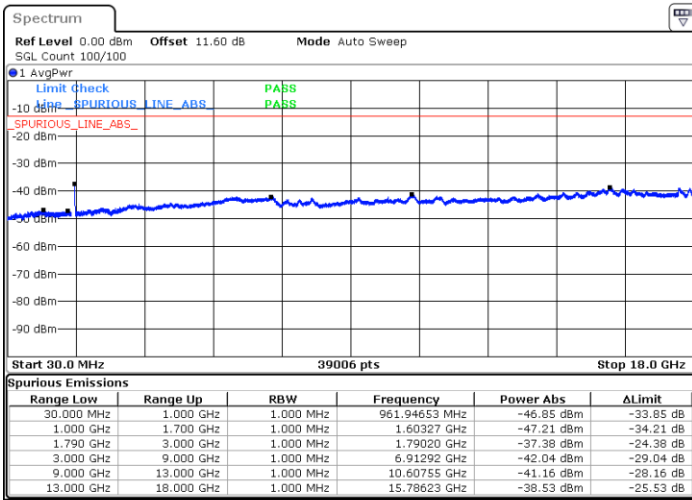

LTE Band 66B / 10MHz+10MHz

256QAM

Highest Channel / 1RB0 and 1RB49

Highest Channel / 1RB49 and 1RB0

Date: 8.OCT.2020 11:23:31

Date: 8.OCT.2020 11:22:40

Highest Channel / FullIRB

N/A

Date: 8.OCT.2020 11:29:32

LTE Band 66B / 15MHz+5MHz

256QAM

Lowest Channel / 1RB0 and 1RB24

Lowest Channel / 1RB74 and 1RB0

Date: 8.OCT.2020 13:15:00

Date: 8.OCT.2020 13:09:00

Lowest Channel / FullIRB