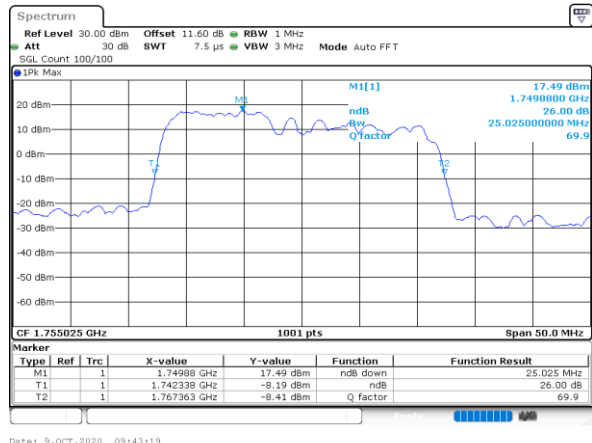

Lowest Channel / 20MHz+20MHz

Date: 9.OCT.2020 16:38:42

Middle Channel / 20MHz+15MHz

Date: 9.OCT.2020 16:04:01

Middle Channel / 20MHz+20MHz

Date: 9.OCT.2020 19:36:15

Highest Channel / 20MHz+15MHz

Date: 9.OCT.2020 16:20:03

Highest Channel / 20MHz+20MHz

Date: 9.OCT.2020 16:56:44

LTE Band 66C

16QAM

Lowest Channel / 5MHz+20MHz

Lowest Channel / 10MHz+15MHz

Middle Channel / 5MHz+20MHz

Middle Channel / 10MHz+15MHz

Highest Channel / 5MHz+20MHz

Highest Channel / 10MHz+15MHz

LTE Band 66C

16QAM

Lowest Channel / 10MHz+20MHz

Date: 9.OCT.2020 11:24:03

Lowest Channel / 15MHz+10MHz

Date: 9.OCT.2020 09:59:43