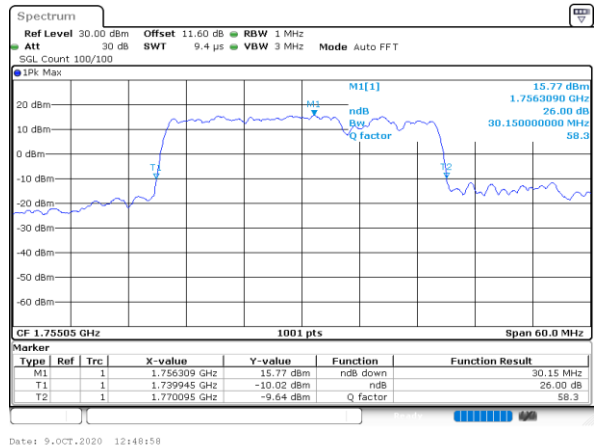

Highest Channel / 15MHz+15MHz

Date: 9.OCT.2020 14:18:31

Highest Channel / 15MHz+20MHz

Date: 9.OCT.2020 15:23:07

LTE Band 66C

QPSK

Lowest Channel / 20MHz+5MHz

Lowest Channel / 20MHz+10MHz

Middle Channel / 20MHz+5MHz

Middle Channel / 20MHz+10MHz

Highest Channel / 20MHz+5MHz

Highest Channel / 20MHz+10MHz

LTE Band 66C

QPSK

Lowest Channel / 20MHz+15MHz

Date: 9.OCT.2020 15:43:25