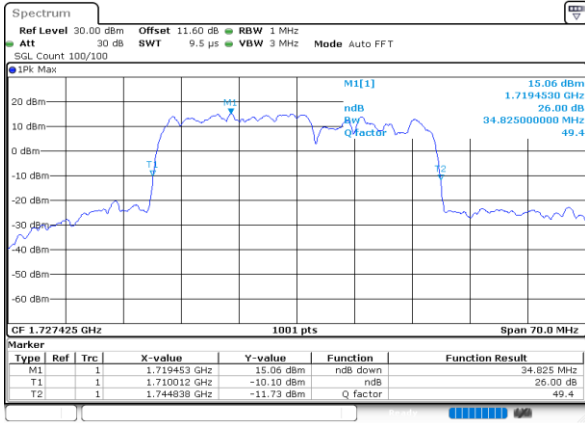

Highest Channel / 15MHz+15MHz

Date: 9.OCT.2020 14:19:15

Highest Channel / 15MHz+20MHz

Date: 9.OCT.2020 15:23:52

LTE Band 66C

64QAM

Lowest Channel / 20MHz+5MHz

Date: 9.OCT.2020 16:46:53

Lowest Channel / 20MHz+10MHz

Date: 9.OCT.2020 12:22:30

Middle Channel / 20MHz+5MHz

Date: 9.OCT.2020 17:31:28

Middle Channel / 20MHz+10MHz

Date: 9.OCT.2020 12:48:13

Highest Channel / 20MHz+5MHz

Date: 9.OCT.2020 17:09:17

Highest Channel / 20MHz+10MHz

Date: 9.OCT.2020 13:02:45

LTE Band 66C

64QAM

Lowest Channel / 20MHz+15MHz

Date: 9.OCT.2020 15:42:40

Lowest Channel / 20MHz+20MHz

Date: 9.OCT.2020 16:37:57

Middle Channel / 20MHz+15MHz

Date: 9.OCT.2020 16:03:16

Middle Channel / 20MHz+20MHz

Date: 9.OCT.2020 19:35:30

Highest Channel / 20MHz+15MHz

Date: 9.OCT.2020 16:20:48

Highest Channel / 20MHz+20MHz

Date: 9.OCT.2020 16:59:29