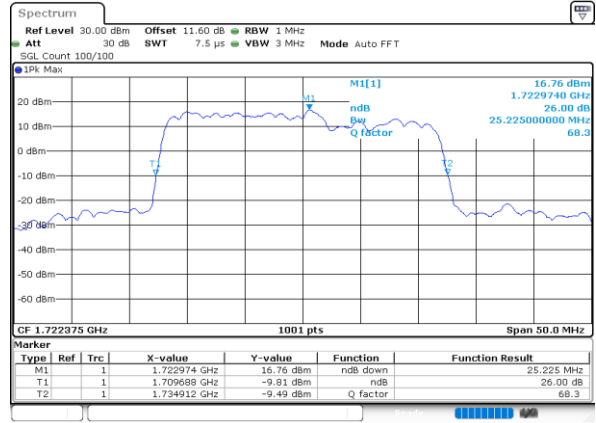

Highest Channel / 20MHz+20MHz

Date: 9.OCT.2020 16:56:44

LTE Band 66C

16QAM

Lowest Channel / 5MHz+20MHz

Lowest Channel / 10MHz+15MHz

Middle Channel / 5MHz+20MHz

Middle Channel / 10MHz+15MHz

Highest Channel / 5MHz+20MHz

Highest Channel / 10MHz+15MHz

LTE Band 66C

16QAM

Lowest Channel / 10MHz+20MHz

Date: 9.OCT.2020 11:24:03

Lowest Channel / 15MHz+10MHz

Date: 9.OCT.2020 09:59:43

Middle Channel / 10MHz+20MHz

Date: 9.OCT.2020 11:44:03

Middle Channel / 15MHz+10MHz

Date: 9.OCT.2020 10:18:52

Highest Channel / 10MHz+20MHz

Date: 9.OCT.2020 12:00:59

Highest Channel / 15MHz+10MHz

Date: 9.OCT.2020 10:32:30

LTE Band 66C

16QAM

Lowest Channel / 15MHz+15MHz

Date: 9.OCT.2020 13:44:19

Lowest Channel / 15MHz+20MHz

Date: 9.OCT.2020 14:50:39

Middle Channel / 15MHz+15MHz

Date: 9.OCT.2020 14:03:30