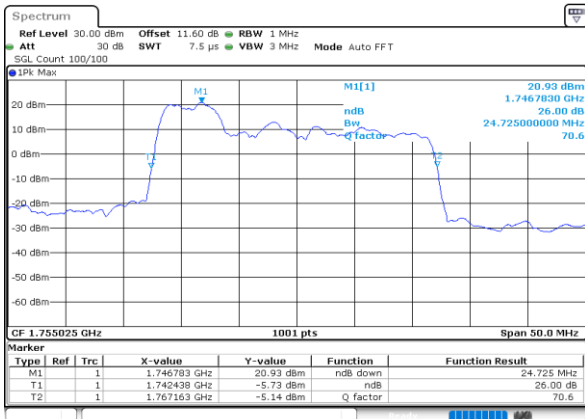

Lowest Channel / 20MHz+20MHz

Date: 9.OCT.2020 18:38:19

Middle Channel / 20MHz+15MHz

Date: 9.OCT.2020 16:03:39

Middle Channel / 20MHz+20MHz

Date: 9.OCT.2020 19:35:52

Highest Channel / 20MHz+15MHz

Date: 9.OCT.2020 16:20:26

Highest Channel / 20MHz+20MHz

Date: 9.OCT.2020 18:55:06

LTE Band 66C

64QAM

Lowest Channel / 5MHz+20MHz

Date: 9.OCT.2020 17:45:36

Lowest Channel / 10MHz+15MHz

Date: 8.OCT.2020 14:53:56

Middle Channel / 5MHz+20MHz

Date: 9.OCT.2020 18:04:37

Middle Channel / 10MHz+15MHz

Date: 9.OCT.2020 09:42:56

Highest Channel / 5MHz+20MHz

Date: 9.OCT.2020 18:19:07

Highest Channel / 10MHz+15MHz

Date: 9.OCT.2020 09:23:51

LTE Band 66C

64QAM

Lowest Channel / 10MHz+20MHz

Date: 9.OCT.2020 11:23:40

Lowest Channel / 15MHz+10MHz

Date: 9.OCT.2020 09:59:20

Middle Channel / 10MHz+20MHz

Date: 9.OCT.2020 11:43:41