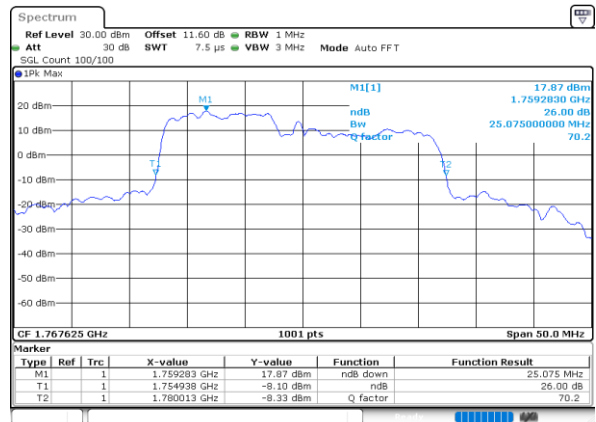

Highest Channel / 20MHz+20MHz

Date: 9.OCT.2020 18:55:06

LTE Band 66C

64QAM

Lowest Channel / 5MHz+20MHz

Date: 9.OCT.2020 17:45:36

Lowest Channel / 10MHz+15MHz

Date: 8.OCT.2020 14:53:56

Middle Channel / 5MHz+20MHz

Date: 9.OCT.2020 18:04:37

Middle Channel / 10MHz+15MHz

Date: 9.OCT.2020 09:42:56

Highest Channel / 5MHz+20MHz

Date: 9.OCT.2020 18:19:07

Highest Channel / 10MHz+15MHz

Date: 9.OCT.2020 09:23:51

LTE Band 66C

64QAM

Lowest Channel / 10MHz+20MHz

Date: 9.OCT.2020 11:23:40

Lowest Channel / 15MHz+10MHz

Date: 9.OCT.2020 09:59:20

Middle Channel / 10MHz+20MHz

Date: 9.OCT.2020 11:43:41

Middle Channel / 15MHz+10MHz

Date: 9.OCT.2020 10:18:30

Highest Channel / 10MHz+20MHz

Date: 9.OCT.2020 12:01:22

Highest Channel / 15MHz+10MHz

Date: 9.OCT.2020 10:32:53

LTE Band 66C

64QAM