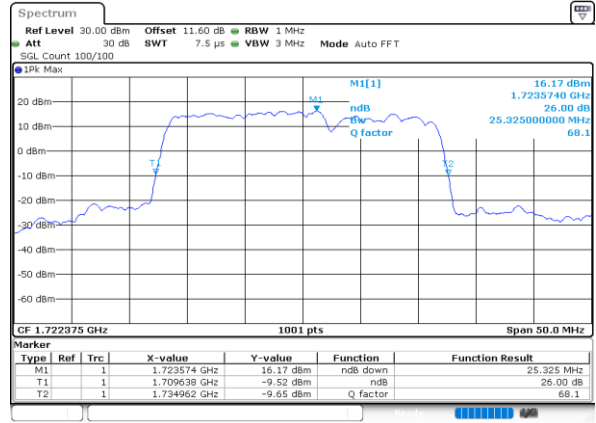

Highest Channel / 20MHz+20MHz

Date: 9.OCT.2020 18:55:06

LTE Band 66C

64QAM

Lowest Channel / 5MHz+20MHz

Date: 9.OCT.2020 17:45:36

Lowest Channel / 10MHz+15MHz

Date: 8.OCT.2020 14:53:56

Middle Channel / 5MHz+20MHz

Date: 9.OCT.2020 18:04:37

Middle Channel / 10MHz+15MHz

Date: 9.OCT.2020 09:42:56

Highest Channel / 5MHz+20MHz

Date: 9.OCT.2020 18:19:07

Highest Channel / 10MHz+15MHz

Date: 9.OCT.2020 09:23:51

LTE Band 66C

64QAM

Lowest Channel / 10MHz+20MHz

Date: 9.OCT.2020 11:23:40

Lowest Channel / 15MHz+10MHz

Date: 9.OCT.2020 09:59:20

Middle Channel / 10MHz+20MHz

Date: 9.OCT.2020 11:43:41

Middle Channel / 15MHz+10MHz

Date: 9.OCT.2020 10:18:30

Highest Channel / 10MHz+20MHz

Date: 9.OCT.2020 12:01:22

Highest Channel / 15MHz+10MHz

Date: 9.OCT.2020 10:32:53

LTE Band 66C

64QAM