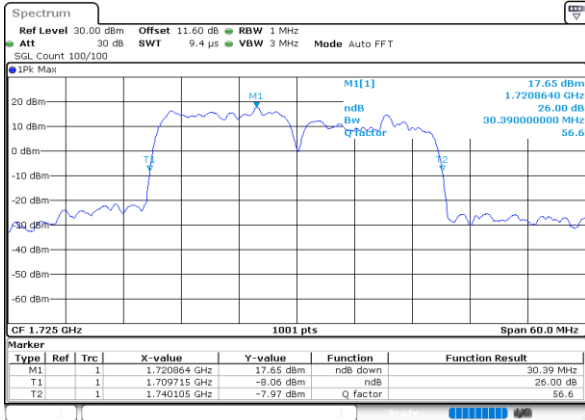

Highest Channel / 5MHz+20MHz

Highest Channel / 10MHz+15MHz

LTE Band 66C

16QAM

Lowest Channel / 10MHz+20MHz

Date: 9.OCT.2020 11:24:03

Lowest Channel / 15MHz+10MHz

Date: 9.OCT.2020 09:59:43

Middle Channel / 10MHz+20MHz

Date: 9.OCT.2020 11:44:03

Middle Channel / 15MHz+10MHz

Date: 9.OCT.2020 10:18:52

Highest Channel / 10MHz+20MHz

Date: 9.OCT.2020 12:00:59

Highest Channel / 15MHz+10MHz

Date: 9.OCT.2020 10:32:30

LTE Band 66C

16QAM

Lowest Channel / 15MHz+15MHz

Date: 9.OCT.2020 13:44:19

Lowest Channel / 15MHz+20MHz

Date: 9.OCT.2020 14:50:39

Middle Channel / 15MHz+15MHz

Date: 9.OCT.2020 14:03:30

Middle Channel / 15MHz+20MHz

Date: 9.OCT.2020 15:09:41

Highest Channel / 15MHz+15MHz

Date: 9.OCT.2020 14:18:53

Highest Channel / 15MHz+20MHz

Date: 9.OCT.2020 15:23:29

LTE Band 66C

16QAM