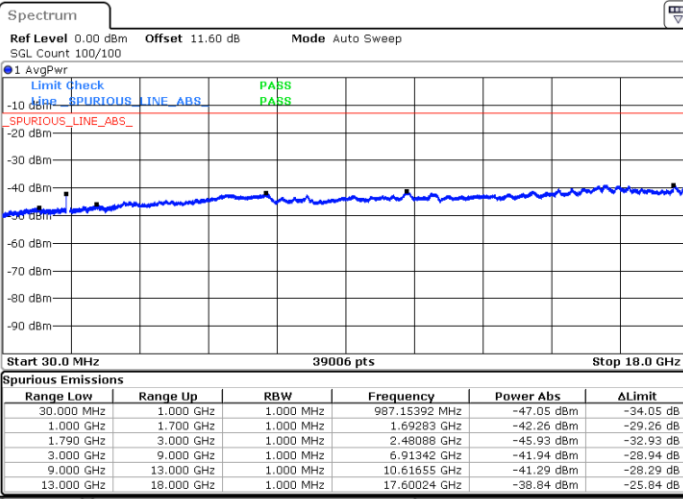

LTE Band 66B / 10MHz+10MHz

256QAM

Highest Channel / 1RB0 and 1RB49

Highest Channel / 1RB49 and 1RB0

Date: 8.OCT.2020 11:23:31

Date: 8.OCT.2020 11:22:40

Highest Channel / FullIRB

N/A

Date: 8.OCT.2020 11:29:32

LTE Band 66B / 15MHz+5MHz

256QAM

Lowest Channel / 1RB0 and 1RB24

Lowest Channel / 1RB74 and 1RB0

Date: 8.OCT.2020 13:15:00

Date: 8.OCT.2020 13:09:00

Lowest Channel / FullIRB

N/A

Date: 8.OCT.2020 13:15:52

LTE Band 66B / 15MHz+5MHz

256QAM

Middle Channel / 1RB0 and 1RB24

Middle Channel / 1RB74 and 1RB0

Date: 8.OCT.2020 14:22:28

Date: 8.OCT.2020 14:28:28

Middle Channel / FullIRB

N/A

Date: 8.OCT.2020 14:21:37

LTE Band 66B / 15MHz+5MHz

256QAM

Highest Channel / 1RB0 and 1RB24

Highest Channel / 1RB74 and 1RB0

Date: 8.OCT.2020 14:42:04