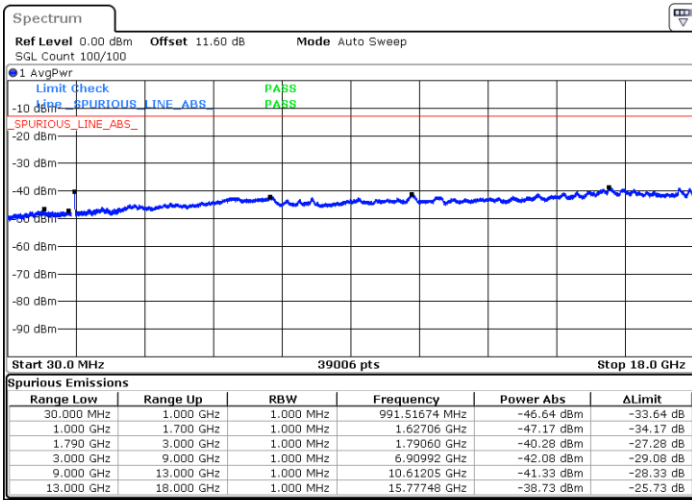

Date: 8.OCT.2020 12:10:28

LTE Band 66B / 5MHz+15MHz

256QAM

Middle Channel / 1RB0 and 1RB74

Middle Channel / 1RB24 and 1RB0

Date: 8.OCT.2020 12:21:29

Date: 8.OCT.2020 12:27:30

Middle Channel / FullIRB

N/A

Date: 8.OCT.2020 12:20:38

LTE Band 66B / 5MHz+15MHz

256QAM

Highest Channel / 1RB0 and 1RB74

Highest Channel / 1RB24 and 1RB0

Date: 8.OCT.2020 12:49:06

Date: 8.OCT.2020 12:48:15

Highest Channel / FullIRB

N/A

Date: 8.OCT.2020 12:57:57

LTE Band 66B / 10MHz+5MHz

256QAM

Lowest Channel / 1RB0 and 1RB24

Lowest Channel / 1RB49 and 1RB0

Date: 8.OCT.2020 09:49:22