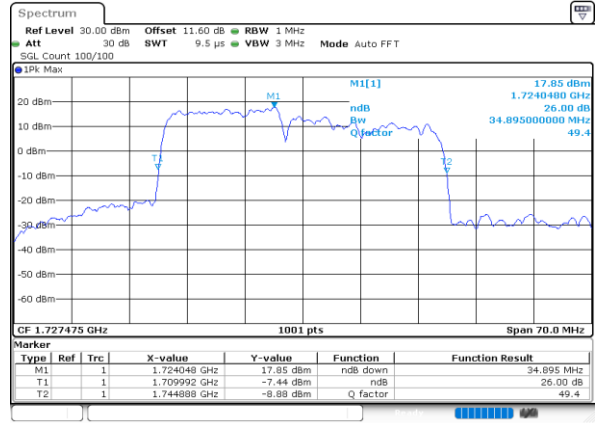

LTE Band 66C

QPSK

Lowest Channel / 10MHz+20MHz

Date: 9.OCT.2020 11:24:25

Lowest Channel / 15MHz+10MHz

Date: 9.OCT.2020 10:00:05

Middle Channel / 10MHz+20MHz

Date: 9.OCT.2020 11:44:26

Middle Channel / 15MHz+10MHz

Date: 9.OCT.2020 10:19:15

Highest Channel / 10MHz+20MHz

Date: 9.OCT.2020 12:00:37

Highest Channel / 15MHz+10MHz

Date: 9.OCT.2020 10:32:08

LTE Band 66C

QPSK

Lowest Channel / 15MHz+15MHz

Date: 9.OCT.2020 13:44:42

Lowest Channel / 15MHz+20MHz

Date: 9.OCT.2020 14:51:01

Middle Channel / 15MHz+15MHz

Date: 9.OCT.2020 14:03:53

Middle Channel / 15MHz+20MHz

Date: 9.OCT.2020 15:10:04

Highest Channel / 15MHz+15MHz

Date: 9.OCT.2020 14:18:31

Highest Channel / 15MHz+20MHz

Date: 9.OCT.2020 15:23:07

LTE Band 66C

QPSK

Lowest Channel / 20MHz+5MHz

Lowest Channel / 20MHz+10MHz