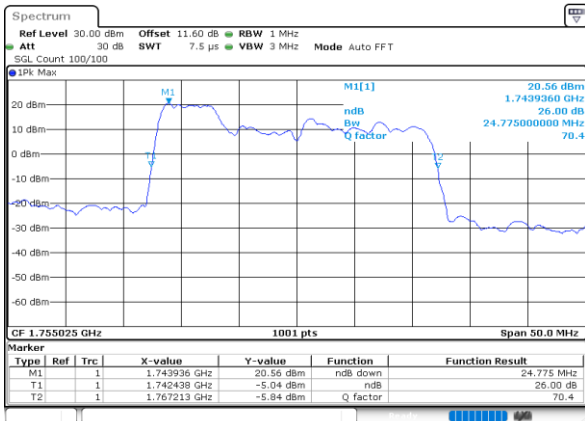

Mode	LTE Band 66C : 26dB BW(MHz)				
256QAM					
BW	5MHz+20MHz	10MHz+15MHz	10MHz+20MHz	15MHz+10MHz	15MHz+15MHz
Lowest CH	24.73	25.03	29.85	25.33	30.51
Middle CH	24.78	25.08	29.79	25.28	30.45
Highest CH	24.73	25.23	29.67	25.13	30.39
BW	15MHz+20MHz	20MHz+5MHz	20MHz+10MHz	20MHz+15MHz	20MHz+20MHz
Lowest CH	34.62	24.98	29.97	34.83	39.80
Middle CH	34.76	25.03	30.09	34.83	39.72
Highest CH	34.69	24.98	29.91	35.04	40.20

LTE Band 66C

QPSK

Lowest Channel / 5MHz+20MHz

Lowest Channel / 10MHz+15MHz

Middle Channel / 5MHz+20MHz

Middle Channel / 10MHz+15MHz

Highest Channel / 5MHz+20MHz

Highest Channel / 10MHz+15MHz

LTE Band 66C

QPSK

Lowest Channel / 10MHz+20MHz

Date: 9.OCT.2020 11:24:25

Lowest Channel / 15MHz+10MHz

Date: 9.OCT.2020 10:00:05

Middle Channel / 10MHz+20MHz

Date: 9.OCT.2020 11:44:26

Middle Channel / 15MHz+10MHz

Date: 9.OCT.2020 10:19:15

Highest Channel / 10MHz+20MHz

Date: 9.OCT.2020 12:00:37

Highest Channel / 15MHz+10MHz

Date: 9.OCT.2020 10:32:08

LTE Band 66C

QPSK