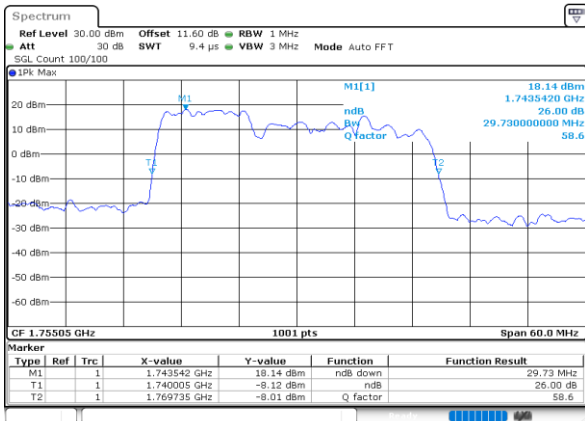

LTE Band 66C

QPSK

Lowest Channel / 5MHz+20MHz

Lowest Channel / 10MHz+15MHz

Middle Channel / 5MHz+20MHz

Middle Channel / 10MHz+15MHz

Highest Channel / 5MHz+20MHz

Highest Channel / 10MHz+15MHz

LTE Band 66C

QPSK

Lowest Channel / 10MHz+20MHz

Date: 9.OCT.2020 11:24:25

Lowest Channel / 15MHz+10MHz

Date: 9.OCT.2020 10:00:05

Middle Channel / 10MHz+20MHz

Date: 9.OCT.2020 11:44:26

Middle Channel / 15MHz+10MHz

Date: 9.OCT.2020 10:19:15

Highest Channel / 10MHz+20MHz

Date: 9.OCT.2020 12:00:37

Highest Channel / 15MHz+10MHz

Date: 9.OCT.2020 10:32:08

LTE Band 66C

QPSK