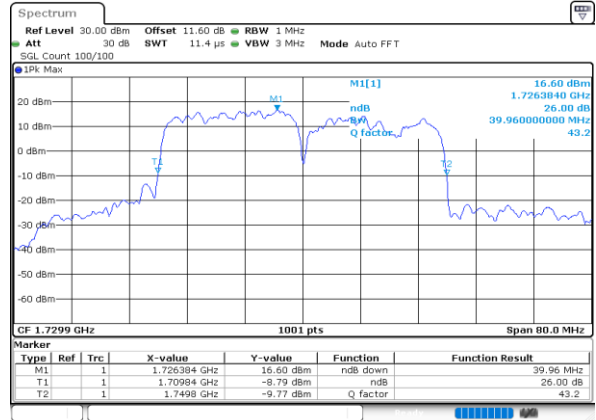

Highest Channel / 15MHz+15MHz

Date: 9.OCT.2020 14:18:31

Highest Channel / 15MHz+20MHz

Date: 9.OCT.2020 15:23:07

LTE Band 66C

QPSK

Lowest Channel / 20MHz+5MHz

Lowest Channel / 20MHz+10MHz

Middle Channel / 20MHz+5MHz

Middle Channel / 20MHz+10MHz

Highest Channel / 20MHz+5MHz

Highest Channel / 20MHz+10MHz

LTE Band 66C

QPSK

Lowest Channel / 20MHz+15MHz

Date: 9.OCT.2020 15:43:25

Lowest Channel / 20MHz+20MHz

Date: 9.OCT.2020 16:38:42

Middle Channel / 20MHz+15MHz

Date: 9.OCT.2020 16:04:01

Middle Channel / 20MHz+20MHz

Date: 9.OCT.2020 19:36:15

Highest Channel / 20MHz+15MHz

Date: 9.OCT.2020 16:20:03

Highest Channel / 20MHz+20MHz

Date: 9.OCT.2020 16:56:44

LTE Band 66C

16QAM

Lowest Channel / 5MHz+20MHz

Lowest Channel / 10MHz+15MHz

Middle Channel / 5MHz+20MHz

Middle Channel / 10MHz+15MHz