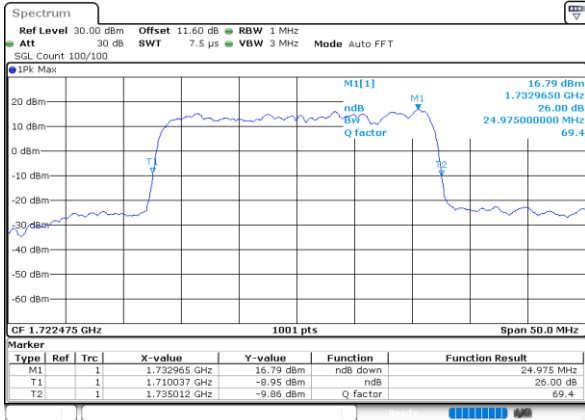

LTE Band 66C

16QAM

Lowest Channel / 15MHz+15MHz

Date: 9.OCT.2020 13:44:19

Lowest Channel / 15MHz+20MHz

Date: 9.OCT.2020 14:50:39

Middle Channel / 15MHz+15MHz

Date: 9.OCT.2020 14:03:30

Middle Channel / 15MHz+20MHz

Date: 9.OCT.2020 15:09:41

Highest Channel / 15MHz+15MHz

Date: 9.OCT.2020 14:18:53

Highest Channel / 15MHz+20MHz

Date: 9.OCT.2020 15:23:29

LTE Band 66C

16QAM

Lowest Channel / 20MHz+5MHz

Date: 9.OCT.2020 16:47:15

Lowest Channel / 20MHz+10MHz

Date: 9.OCT.2020 12:22:52

Middle Channel / 20MHz+5MHz

Date: 9.OCT.2020 17:31:50

Middle Channel / 20MHz+10MHz

Date: 9.OCT.2020 12:48:35

Highest Channel / 20MHz+5MHz

Date: 9.OCT.2020 17:08:55

Highest Channel / 20MHz+10MHz

Date: 9.OCT.2020 13:02:22

LTE Band 66C

16QAM

Lowest Channel / 20MHz+15MHz

Date: 9.OCT.2020 15:43:03