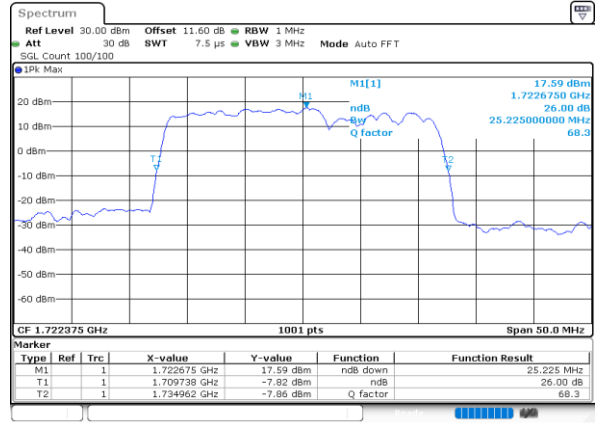

LTE Band 66C

QPSK

Lowest Channel / 5MHz+20MHz

Lowest Channel / 10MHz+15MHz

Middle Channel / 5MHz+20MHz

Middle Channel / 10MHz+15MHz

Highest Channel / 5MHz+20MHz

Highest Channel / 10MHz+15MHz

LTE Band 66C

QPSK

Lowest Channel / 10MHz+20MHz

Date: 9.OCT.2020 11:24:25

Lowest Channel / 15MHz+10MHz

Date: 9.OCT.2020 10:00:05

Middle Channel / 10MHz+20MHz

Date: 9.OCT.2020 11:44:26

Middle Channel / 15MHz+10MHz

Date: 9.OCT.2020 10:19:15

Highest Channel / 10MHz+20MHz

Date: 9.OCT.2020 12:00:37

Highest Channel / 15MHz+10MHz

Date: 9.OCT.2020 10:32:08

LTE Band 66C

QPSK