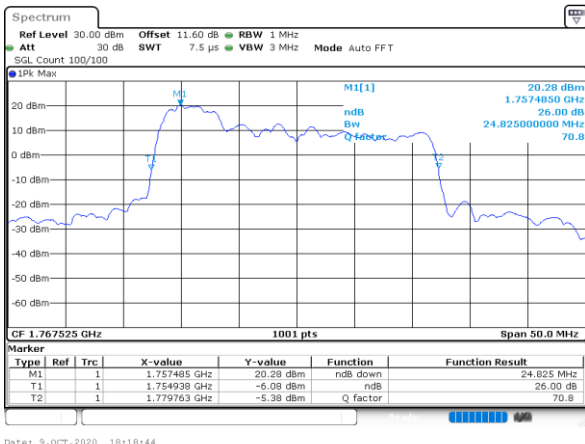

Lowest Channel / 20MHz+20MHz

Date: 9.OCT.2020 16:38:42

Middle Channel / 20MHz+15MHz

Date: 9.OCT.2020 16:04:01

Middle Channel / 20MHz+20MHz

Date: 9.OCT.2020 19:36:15

Highest Channel / 20MHz+15MHz

Date: 9.OCT.2020 16:20:03

Highest Channel / 20MHz+20MHz

Date: 9.OCT.2020 16:56:44

LTE Band 66C

16QAM

Lowest Channel / 5MHz+20MHz

Lowest Channel / 10MHz+15MHz

Middle Channel / 5MHz+20MHz

Middle Channel / 10MHz+15MHz

Highest Channel / 5MHz+20MHz

Highest Channel / 10MHz+15MHz

LTE Band 66C

16QAM

Lowest Channel / 10MHz+20MHz

Date: 9.OCT.2020 11:24:03

Lowest Channel / 15MHz+10MHz

Date: 9.OCT.2020 09:59:43