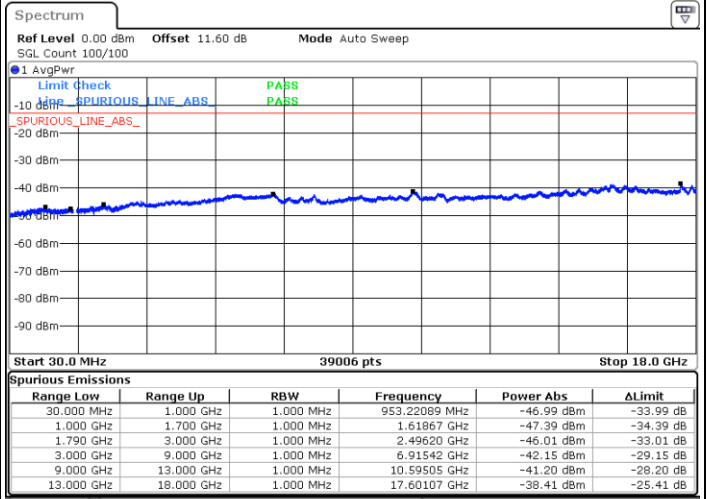

LTE Band 66B / 5MHz+15MHz

256QAM

Lowest Channel / 1RB0 and 1RB74

Lowest Channel / 1RB24 and 1RB0

Date: 8.OCT.2020 12:09:36

Date: 8.OCT.2020 12:03:36

Lowest Channel / FullIRB

N/A

Date: 8.OCT.2020 12:10:28

LTE Band 66B / 5MHz+15MHz

256QAM

Middle Channel / 1RB0 and 1RB74

Middle Channel / 1RB24 and 1RB0

Date: 8.OCT.2020 12:21:29

Date: 8.OCT.2020 12:27:30

Middle Channel / FullIRB

N/A

Date: 8.OCT.2020 12:20:38

LTE Band 66B / 5MHz+15MHz

256QAM

Highest Channel / 1RB0 and 1RB74

Highest Channel / 1RB24 and 1RB0

Date: 8.OCT.2020 12:49:06

Date: 8.OCT.2020 12:48:15

Highest Channel / FullIRB

N/A

Date: 8.OCT.2020 12:57:57

LTE Band 66B / 10MHz+5MHz

256QAM

Lowest Channel / 1RB0 and 1RB24

Lowest Channel / 1RB49 and 1RB0

Date: 8.OCT.2020 09:49:22