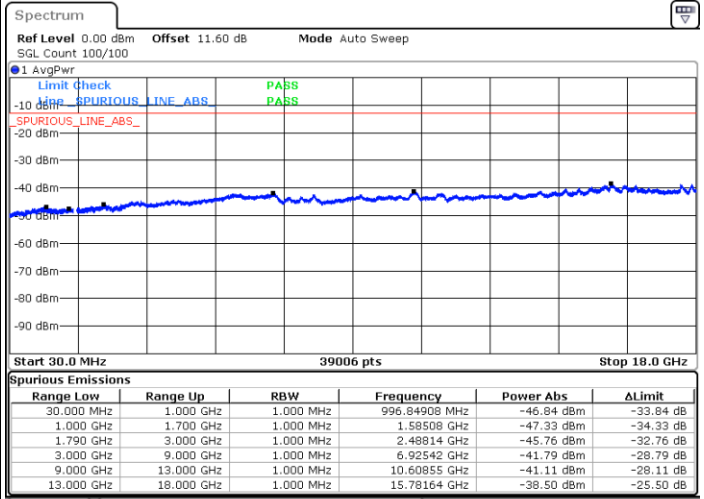

Date: 8.OCT.2020 11:29:32

LTE Band 66B / 15MHz+5MHz

256QAM

Lowest Channel / 1RB0 and 1RB24

Lowest Channel / 1RB74 and 1RB0

Date: 8.OCT.2020 13:15:00

Date: 8.OCT.2020 13:09:00

Lowest Channel / FullIRB

N/A

Date: 8.OCT.2020 13:15:52

LTE Band 66B / 15MHz+5MHz

256QAM

Middle Channel / 1RB0 and 1RB24

Middle Channel / 1RB74 and 1RB0

Date: 8.OCT.2020 14:22:28

Date: 8.OCT.2020 14:28:28

Middle Channel / FullIRB

N/A

Date: 8.OCT.2020 14:21:37

LTE Band 66B / 15MHz+5MHz

256QAM

Highest Channel / 1RB0 and 1RB24

Highest Channel / 1RB74 and 1RB0

Date: 8.OCT.2020 14:42:04

Date: 8.OCT.2020 14:41:13

Highest Channel / FullIRB

N/A

Date: 8.OCT.2020 14:48:05

LTE Band 66C

26dB Bandwidth

Mode	LTE Band 66C : 26dB BW(MHz)				
QPSK					
BW	5MHz+20MHz	10MHz+15MHz	10MHz+20MHz	15MHz+10MHz	15MHz+15MHz
Lowest CH	24.83	25.08	29.91	25.23	30.63
Middle CH	24.78	25.13	29.73	25.08	30.45
Highest CH	24.88	25.18	29.91	25.13	30.51
BW	15MHz+20MHz	20MHz+5MHz	20MHz+10MHz	20MHz+15MHz	20MHz+20MHz
Lowest CH	34.90	25.03	30.09	34.90	39.96
Middle CH	34.83	25.13	30.15	34.83	39.80
Highest CH	34.90	25.03	32.49	35.39	39.88