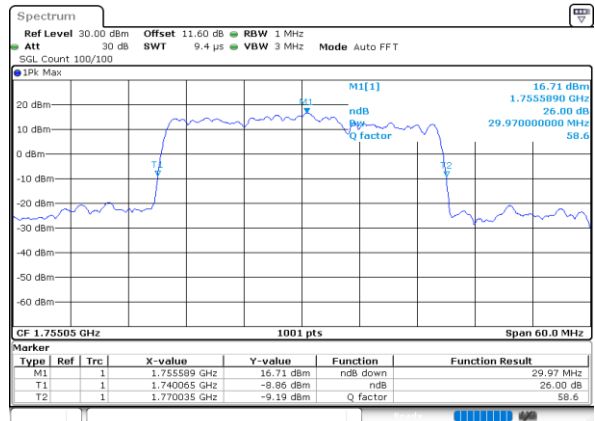

Highest Channel / 15MHz+15MHz

Date: 9.OCT.2020 14:19:15

Highest Channel / 15MHz+20MHz

Date: 9.OCT.2020 15:23:52

LTE Band 66C

64QAM

Lowest Channel / 20MHz+5MHz

Date: 9.OCT.2020 16:46:53

Lowest Channel / 20MHz+10MHz

Date: 9.OCT.2020 12:22:30

Middle Channel / 20MHz+5MHz

Date: 9.OCT.2020 17:31:28

Middle Channel / 20MHz+10MHz

Date: 9.OCT.2020 12:48:13

Highest Channel / 20MHz+5MHz

Date: 9.OCT.2020 17:09:17

Highest Channel / 20MHz+10MHz

Date: 9.OCT.2020 13:02:45

LTE Band 66C

64QAM

Lowest Channel / 20MHz+15MHz

Date: 9.OCT.2020 15:42:40

Lowest Channel / 20MHz+20MHz

Date: 9.OCT.2020 16:37:57