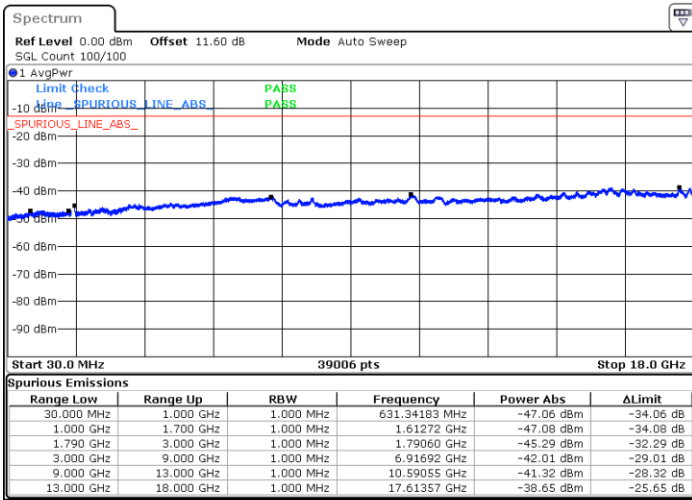

LTE Band 66B / 5MHz+15MHz

256QAM

Lowest Channel / 1RB0 and 1RB74

Lowest Channel / 1RB24 and 1RB0

Date: 8.OCT.2020 12:09:36

Date: 8.OCT.2020 12:03:36

Lowest Channel / FullIRB

N/A

Date: 8.OCT.2020 12:10:28

LTE Band 66B / 5MHz+15MHz

256QAM

Middle Channel / 1RB0 and 1RB74

Middle Channel / 1RB24 and 1RB0

Date: 8.OCT.2020 12:21:29

Date: 8.OCT.2020 12:27:30

Middle Channel / FullIRB

N/A

Date: 8.OCT.2020 12:20:38

LTE Band 66B / 5MHz+15MHz

256QAM

Highest Channel / 1RB0 and 1RB74

Highest Channel / 1RB24 and 1RB0

Date: 8.OCT.2020 12:49:06

Date: 8.OCT.2020 12:48:15

Highest Channel / FullIRB

N/A

Date: 8.OCT.2020 12:57:57

LTE Band 66B / 10MHz+5MHz

256QAM

Lowest Channel / 1RB0 and 1RB24

Lowest Channel / 1RB49 and 1RB0

Date: 8.OCT.2020 09:49:22