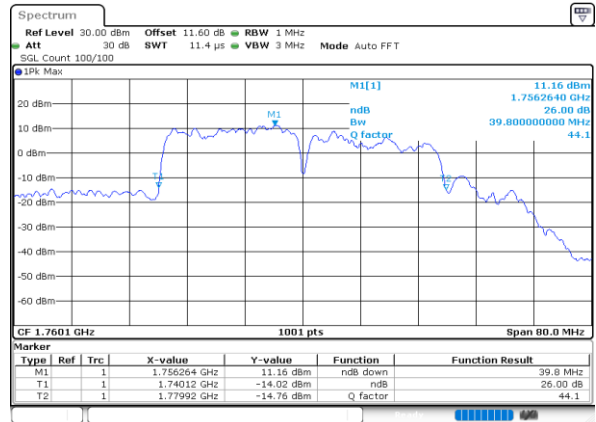

Highest Channel / 20MHz+5MHz

Date: 9.OCT.2020 17:08:55

Highest Channel / 20MHz+10MHz

Date: 9.OCT.2020 13:02:22

LTE Band 66C

16QAM

Lowest Channel / 20MHz+15MHz

Date: 9.OCT.2020 15:43:03

Lowest Channel / 20MHz+20MHz

Date: 9.OCT.2020 18:38:19

Middle Channel / 20MHz+15MHz

Date: 9.OCT.2020 16:03:39

Middle Channel / 20MHz+20MHz

Date: 9.OCT.2020 19:35:52

Highest Channel / 20MHz+15MHz

Date: 9.OCT.2020 16:20:26

Highest Channel / 20MHz+20MHz

Date: 9.OCT.2020 18:55:06

LTE Band 66C

64QAM

Lowest Channel / 5MHz+20MHz

Date: 9.OCT.2020 17:45:36

Lowest Channel / 10MHz+15MHz

Date: 8.OCT.2020 14:53:56