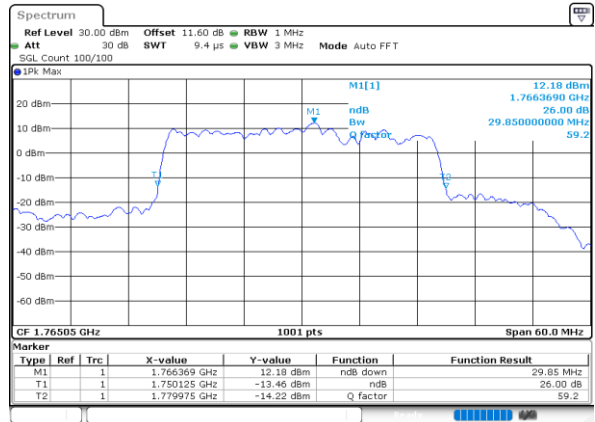

Middle Channel / 15MHz+20MHz

Date: 9.OCT.2020 15:09:41

Highest Channel / 15MHz+15MHz

Date: 9.OCT.2020 14:18:53

Highest Channel / 15MHz+20MHz

Date: 9.OCT.2020 15:23:29

LTE Band 66C

16QAM

Lowest Channel / 20MHz+5MHz

Date: 9.OCT.2020 16:47:15

Lowest Channel / 20MHz+10MHz

Date: 9.OCT.2020 12:22:52

Middle Channel / 20MHz+5MHz

Date: 9.OCT.2020 17:31:50

Middle Channel / 20MHz+10MHz

Date: 9.OCT.2020 12:48:35

Highest Channel / 20MHz+5MHz

Date: 9.OCT.2020 17:08:55

Highest Channel / 20MHz+10MHz

Date: 9.OCT.2020 13:02:22

LTE Band 66C

16QAM

Lowest Channel / 20MHz+15MHz

Date: 9.OCT.2020 15:43:03

Lowest Channel / 20MHz+20MHz

Date: 9.OCT.2020 18:38:19

Middle Channel / 20MHz+15MHz

Date: 9.OCT.2020 16:03:39

Middle Channel / 20MHz+20MHz

Date: 9.OCT.2020 19:35:52

Highest Channel / 20MHz+15MHz

Date: 9.OCT.2020 16:20:26