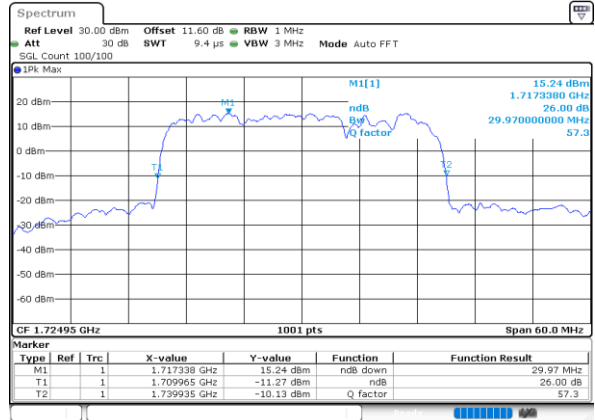

LTE Band 66C

16QAM

Lowest Channel / 15MHz+15MHz

Date: 9.OCT.2020 13:44:19

Lowest Channel / 15MHz+20MHz

Date: 9.OCT.2020 14:50:39

Middle Channel / 15MHz+15MHz

Date: 9.OCT.2020 14:03:30

Middle Channel / 15MHz+20MHz

Date: 9.OCT.2020 15:09:41

Highest Channel / 15MHz+15MHz

Date: 9.OCT.2020 14:18:53

Highest Channel / 15MHz+20MHz

Date: 9.OCT.2020 15:23:29

LTE Band 66C

16QAM

Lowest Channel / 20MHz+5MHz

Date: 9.OCT.2020 16:47:15

Lowest Channel / 20MHz+10MHz

Date: 9.OCT.2020 12:22:52

Middle Channel / 20MHz+5MHz

Date: 9.OCT.2020 17:31:50

Middle Channel / 20MHz+10MHz

Date: 9.OCT.2020 12:48:35

Highest Channel / 20MHz+5MHz

Date: 9.OCT.2020 17:08:55

Highest Channel / 20MHz+10MHz

Date: 9.OCT.2020 13:02:22

LTE Band 66C

16QAM

Lowest Channel / 20MHz+15MHz

Date: 9.OCT.2020 15:43:03