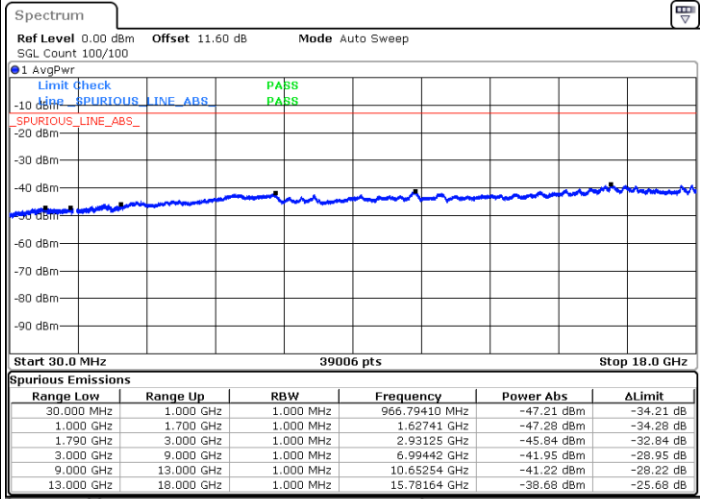

N/A

Date: 8.OCT.2020 12:20:38

LTE Band 66B / 5MHz+15MHz

256QAM

Highest Channel / 1RB0 and 1RB74

Highest Channel / 1RB24 and 1RB0

Date: 8.OCT.2020 12:49:06

Date: 8.OCT.2020 12:48:15

Highest Channel / FullIRB

N/A

Date: 8.OCT.2020 12:57:57

LTE Band 66B / 10MHz+5MHz

256QAM

Lowest Channel / 1RB0 and 1RB24

Lowest Channel / 1RB49 and 1RB0

Date: 8.OCT.2020 09:49:22

Date: 8.OCT.2020 09:43:22

Lowest Channel / FullIRB

N/A

Date: 8.OCT.2020 09:50:14

LTE Band 66B / 10MHz+5MHz

256QAM

Middle Channel / 1RB0 and 1RB24

Middle Channel / 1RB49 and 1RB0

Date: 8.OCT.2020 10:00:45

Date: 8.OCT.2020 10:06:45

Middle Channel / FullIRB

N/A

Date: 8.OCT.2020 09:59:53

LTE Band 66B / 10MHz+5MHz

256QAM

Highest Channel / 1RB0 and 1RB24