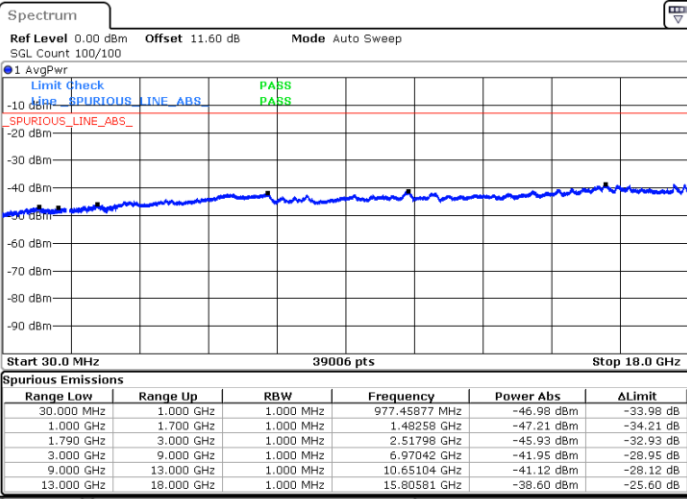

Date: 8.OCT.2020 11:29:32

LTE Band 66B / 15MHz+5MHz

256QAM

Lowest Channel / 1RB0 and 1RB24

Lowest Channel / 1RB74 and 1RB0

Date: 8.OCT.2020 13:15:00

Date: 8.OCT.2020 13:09:00

Lowest Channel / FullIRB

N/A

Date: 8.OCT.2020 13:15:52

LTE Band 66B / 15MHz+5MHz

256QAM

Middle Channel / 1RB0 and 1RB24

Middle Channel / 1RB74 and 1RB0

Date: 8.OCT.2020 14:22:28

Date: 8.OCT.2020 14:28:28

Middle Channel / FullIRB

N/A

Date: 8.OCT.2020 14:21:37

LTE Band 66B / 15MHz+5MHz

256QAM

Highest Channel / 1RB0 and 1RB24

Highest Channel / 1RB74 and 1RB0

Date: 8.OCT.2020 14:42:04

Date: 8.OCT.2020 14:41:13

Highest Channel / FullIRB

N/A

Date: 8.OCT.2020 14:48:05

LTE Band 66C

26dB Bandwidth

Mode	LTE Band 66C : 26dB BW(MHz)				
QPSK					
BW	5MHz+20MHz	10MHz+15MHz	10MHz+20MHz	15MHz+10MHz	15MHz+15MHz
Lowest CH	24.83	25.08	29.91	25.23	30.63
Middle CH	24.78	25.13	29.73	25.08	30.45
Highest CH	24.88	25.18	29.91	25.13	30.51
BW	15MHz+20MHz	20MHz+5MHz	20MHz+10MHz	20MHz+15MHz	20MHz+20MHz
Lowest CH	34.90	25.03	30.09	34.90	39.96
Middle CH	34.83	25.13	30.15	34.83	39.80
Highest CH	34.90	25.03	32.49	35.39	39.88