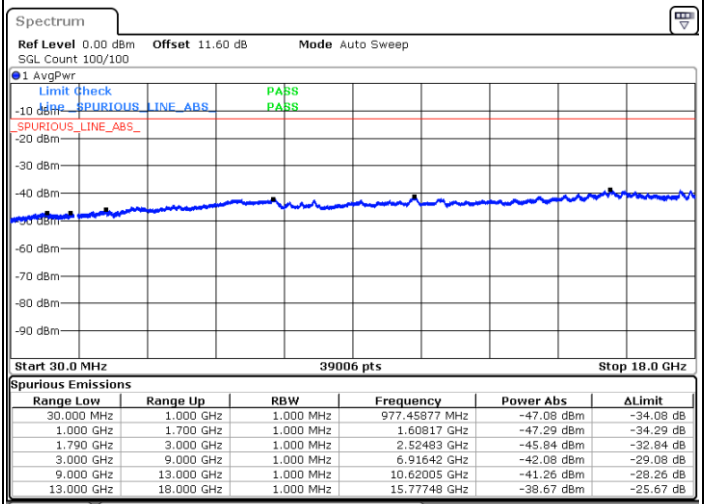

Date: 8.OCT.2020 10:00:45

Date: 8.OCT.2020 10:06:45

Middle Channel / FullIRB

N/A

Date: 8.OCT.2020 09:59:53

LTE Band 66B / 10MHz+5MHz

256QAM

Highest Channel / 1RB0 and 1RB24

Highest Channel / 1RB49 and 1RB0

Date: 8.OCT.2020 10:20:07

Date: 8.OCT.2020 10:19:16

Highest Channel / FullIRB

N/A

Date: 8.OCT.2020 10:26:08

LTE Band 66B / 10MHz+10MHz

256QAM

Lowest Channel / 1RB0 and 1RB49

Lowest Channel / 1RB49 and 1RB0

Date: 8.OCT.2020 10:45:45

Date: 8.OCT.2020 10:39:44

Lowest Channel / FullIRB

N/A

Date: 8.OCT.2020 10:46:36

LTE Band 66B / 10MHz+10MHz

LTE Band 66B / 10MHz+10MHz

256QAM

Highest Channel / 1RB0 and 1RB49

Highest Channel / 1RB49 and 1RB0

Date: 8.OCT.2020 11:23:31

Date: 8.OCT.2020 11:22:40

Highest Channel / FullIRB

N/A