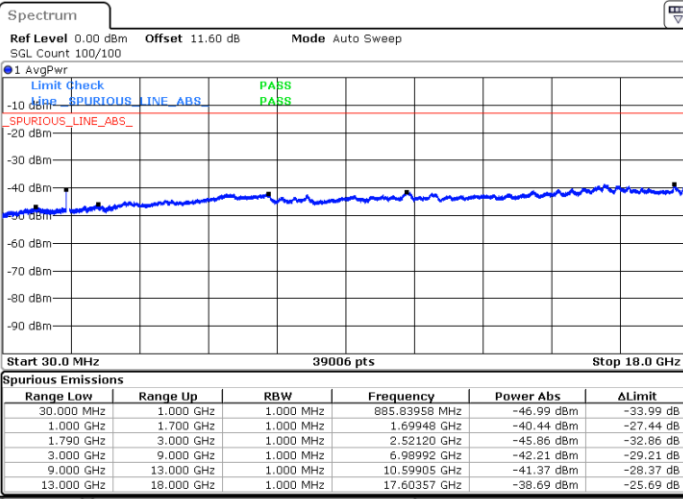

LTE Band 66B / 10MHz+10MHz

256QAM

Highest Channel / 1RB0 and 1RB49

Highest Channel / 1RB49 and 1RB0

Date: 8.OCT.2020 11:23:31

Date: 8.OCT.2020 11:22:40

Highest Channel / FullIRB

N/A

Date: 8.OCT.2020 11:29:32

LTE Band 66B / 15MHz+5MHz

256QAM

Lowest Channel / 1RB0 and 1RB24

Lowest Channel / 1RB74 and 1RB0

Date: 8.OCT.2020 13:15:00

Date: 8.OCT.2020 13:09:00

Lowest Channel / FullIRB

N/A

Date: 8.OCT.2020 13:15:52

LTE Band 66B / 15MHz+5MHz

256QAM

Middle Channel / 1RB0 and 1RB24

Middle Channel / 1RB74 and 1RB0

Date: 8.OCT.2020 14:22:28

Date: 8.OCT.2020 14:28:28

Middle Channel / FullIRB

N/A

Date: 8.OCT.2020 14:21:37

LTE Band 66B / 15MHz+5MHz

256QAM

Highest Channel / 1RB0 and 1RB24

Highest Channel / 1RB74 and 1RB0

Date: 8.OCT.2020 14:42:04