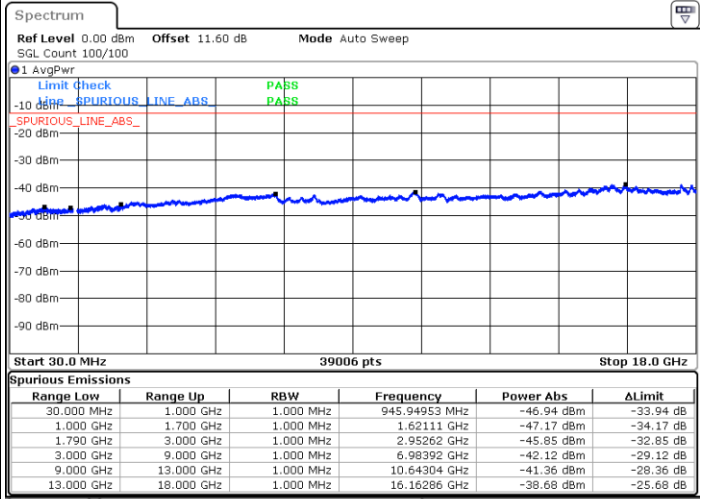

LTE Band 66B / 10MHz+10MHz

256QAM

Middle Channel / 1RB0 and 1RB49

Middle Channel / 1RB49 and 1RB0

Date: 8.OCT.2020 11:00:45

Date: 8.OCT.2020 11:06:46