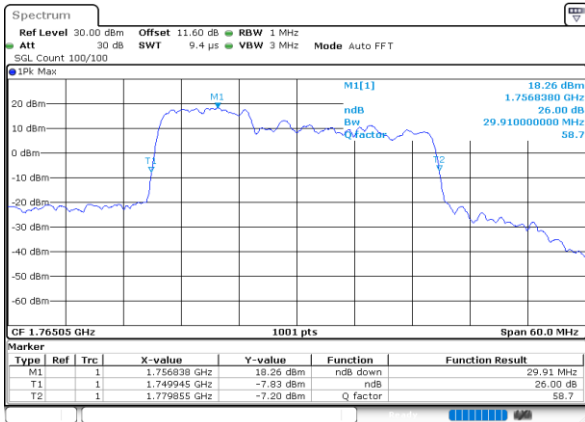

LTE Band 66C

QPSK

Lowest Channel / 5MHz+20MHz

Lowest Channel / 10MHz+15MHz

Middle Channel / 5MHz+20MHz

Middle Channel / 10MHz+15MHz

Highest Channel / 5MHz+20MHz

Highest Channel / 10MHz+15MHz

LTE Band 66C

QPSK

Lowest Channel / 10MHz+20MHz

Date: 9.OCT.2020 11:24:25

Lowest Channel / 15MHz+10MHz

Date: 9.OCT.2020 10:00:05

Middle Channel / 10MHz+20MHz

Date: 9.OCT.2020 11:44:26

Middle Channel / 15MHz+10MHz

Date: 9.OCT.2020 10:19:15

Highest Channel / 10MHz+20MHz

Date: 9.OCT.2020 12:00:37

Highest Channel / 15MHz+10MHz

Date: 9.OCT.2020 10:32:08

LTE Band 66C

QPSK