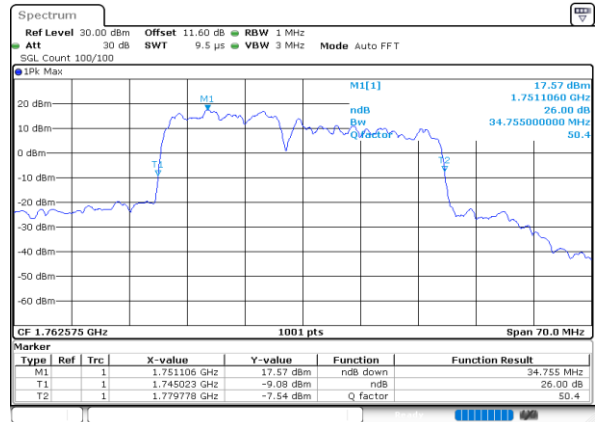

LTE Band 66C

16QAM

Lowest Channel / 15MHz+15MHz

Date: 9.OCT.2020 13:44:19

Lowest Channel / 15MHz+20MHz

Date: 9.OCT.2020 14:50:39

Middle Channel / 15MHz+15MHz

Date: 9.OCT.2020 14:03:30

Middle Channel / 15MHz+20MHz

Date: 9.OCT.2020 15:09:41

Highest Channel / 15MHz+15MHz

Date: 9.OCT.2020 14:18:53

Highest Channel / 15MHz+20MHz

Date: 9.OCT.2020 15:23:29

LTE Band 66C

16QAM

Lowest Channel / 20MHz+5MHz

Date: 9.OCT.2020 16:47:15

Lowest Channel / 20MHz+10MHz

Date: 9.OCT.2020 12:22:52

Middle Channel / 20MHz+5MHz

Date: 9.OCT.2020 17:31:50

Middle Channel / 20MHz+10MHz

Date: 9.OCT.2020 12:48:35

Highest Channel / 20MHz+5MHz

Date: 9.OCT.2020 17:08:55

Highest Channel / 20MHz+10MHz

Date: 9.OCT.2020 13:02:22

LTE Band 66C

16QAM

Lowest Channel / 20MHz+15MHz

Date: 9.OCT.2020 15:43:03