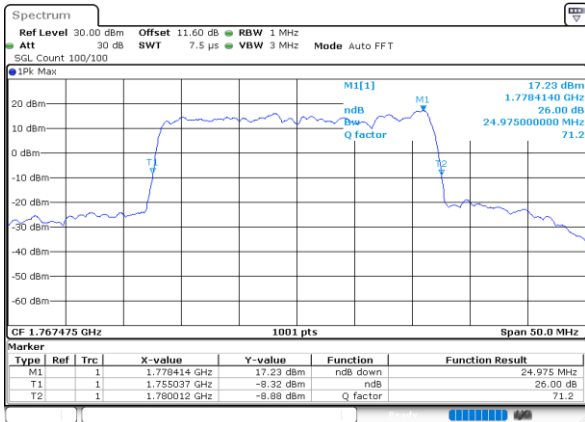

Middle Channel / 15MHz+20MHz

Date: 9.OCT.2020 15:09:41

Highest Channel / 15MHz+15MHz

Date: 9.OCT.2020 14:18:53

Highest Channel / 15MHz+20MHz

Date: 9.OCT.2020 15:23:29

LTE Band 66C

16QAM

Lowest Channel / 20MHz+5MHz

Date: 9.OCT.2020 16:47:15

Lowest Channel / 20MHz+10MHz

Date: 9.OCT.2020 12:22:52

Middle Channel / 20MHz+5MHz

Date: 9.OCT.2020 17:31:50

Middle Channel / 20MHz+10MHz

Date: 9.OCT.2020 12:48:35

Highest Channel / 20MHz+5MHz

Date: 9.OCT.2020 17:08:55

Highest Channel / 20MHz+10MHz

Date: 9.OCT.2020 13:02:22

LTE Band 66C

16QAM

Lowest Channel / 20MHz+15MHz

Date: 9.OCT.2020 15:43:03