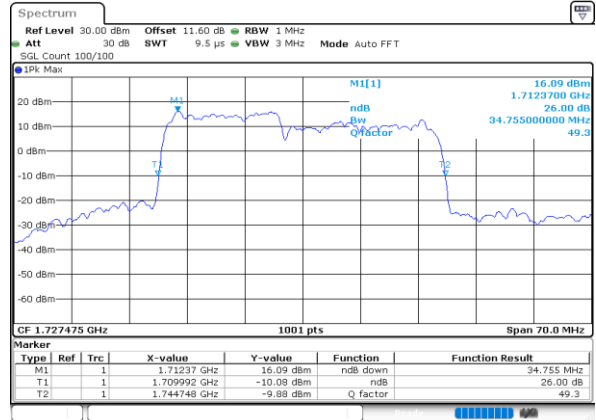

LTE Band 66C

64QAM

Lowest Channel / 10MHz+20MHz

Date: 9.OCT.2020 11:23:40

Lowest Channel / 15MHz+10MHz

Date: 9.OCT.2020 09:59:20

Middle Channel / 10MHz+20MHz

Date: 9.OCT.2020 11:43:41

Middle Channel / 15MHz+10MHz

Date: 9.OCT.2020 10:18:30

Highest Channel / 10MHz+20MHz

Date: 9.OCT.2020 12:01:22

Highest Channel / 15MHz+10MHz

Date: 9.OCT.2020 10:32:53

LTE Band 66C

64QAM

Lowest Channel / 15MHz+15MHz

Date: 9.OCT.2020 13:43:57

Lowest Channel / 15MHz+20MHz

Date: 9.OCT.2020 14:50:16

Middle Channel / 15MHz+15MHz

Date: 9.OCT.2020 14:03:08

Middle Channel / 15MHz+20MHz

Date: 9.OCT.2020 15:09:19

Highest Channel / 15MHz+15MHz

Date: 9.OCT.2020 14:19:15

Highest Channel / 15MHz+20MHz

Date: 9.OCT.2020 15:23:52

LTE Band 66C

64QAM

Lowest Channel / 20MHz+5MHz

Date: 9.OCT.2020 16:46:53