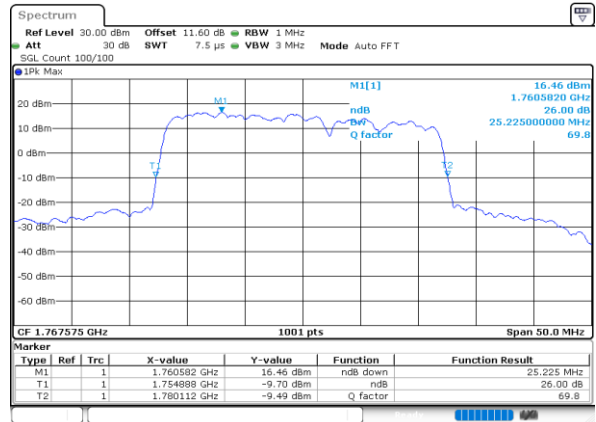

LTE Band 66C

64QAM

Lowest Channel / 10MHz+20MHz

Date: 9.OCT.2020 11:23:40

Lowest Channel / 15MHz+10MHz

Date: 9.OCT.2020 09:59:20

Middle Channel / 10MHz+20MHz

Date: 9.OCT.2020 11:43:41

Middle Channel / 15MHz+10MHz

Date: 9.OCT.2020 10:18:30

Highest Channel / 10MHz+20MHz

Date: 9.OCT.2020 12:01:22

Highest Channel / 15MHz+10MHz

Date: 9.OCT.2020 10:32:53

LTE Band 66C

64QAM

Lowest Channel / 15MHz+15MHz

Date: 9.OCT.2020 13:43:57

Lowest Channel / 15MHz+20MHz

Date: 9.OCT.2020 14:50:16

Middle Channel / 15MHz+15MHz

Date: 9.OCT.2020 14:03:08

Middle Channel / 15MHz+20MHz

Date: 9.OCT.2020 15:09:19

Highest Channel / 15MHz+15MHz

Date: 9.OCT.2020 14:19:15

Highest Channel / 15MHz+20MHz

Date: 9.OCT.2020 15:23:52

LTE Band 66C

64QAM

Lowest Channel / 20MHz+5MHz

Date: 9.OCT.2020 16:46:53