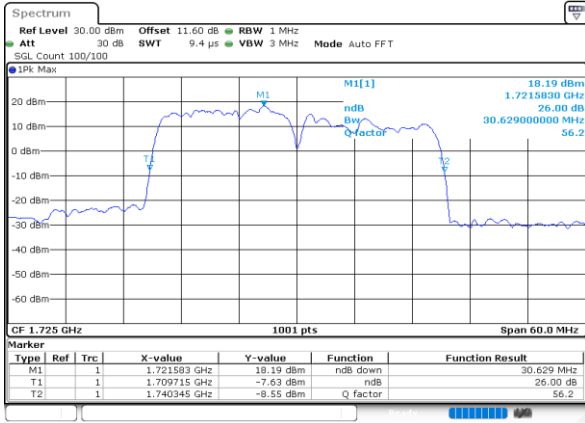

LTE Band 66C

QPSK

Lowest Channel / 10MHz+20MHz

Date: 9.OCT.2020 11:24:25

Lowest Channel / 15MHz+10MHz

Date: 9.OCT.2020 10:00:05

Middle Channel / 10MHz+20MHz

Date: 9.OCT.2020 11:44:26

Middle Channel / 15MHz+10MHz

Date: 9.OCT.2020 10:19:15

Highest Channel / 10MHz+20MHz

Date: 9.OCT.2020 12:00:37

Highest Channel / 15MHz+10MHz

Date: 9.OCT.2020 10:32:08

LTE Band 66C

QPSK

Lowest Channel / 15MHz+15MHz

Date: 9.OCT.2020 13:44:42

Lowest Channel / 15MHz+20MHz

Date: 9.OCT.2020 14:51:01

Middle Channel / 15MHz+15MHz

Date: 9.OCT.2020 14:03:53

Middle Channel / 15MHz+20MHz

Date: 9.OCT.2020 15:10:04

Highest Channel / 15MHz+15MHz

Date: 9.OCT.2020 14:18:31

Highest Channel / 15MHz+20MHz

Date: 9.OCT.2020 15:23:07

LTE Band 66C

QPSK

Lowest Channel / 20MHz+5MHz

Lowest Channel / 20MHz+10MHz