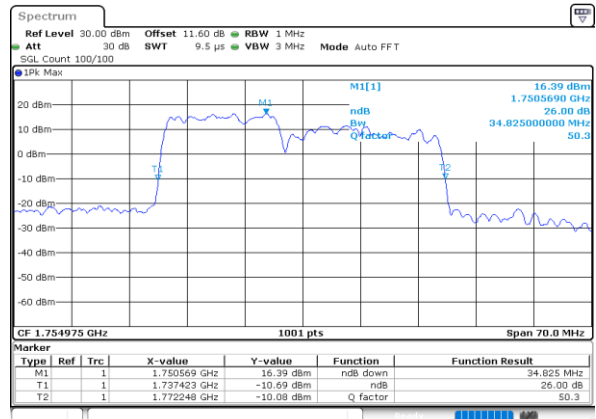

LTE Band 66C

64QAM

Lowest Channel / 10MHz+20MHz

Date: 9.OCT.2020 11:23:40

Lowest Channel / 15MHz+10MHz

Date: 9.OCT.2020 09:59:20

Middle Channel / 10MHz+20MHz

Date: 9.OCT.2020 11:43:41

Middle Channel / 15MHz+10MHz

Date: 9.OCT.2020 10:18:30

Highest Channel / 10MHz+20MHz

Date: 9.OCT.2020 12:01:22

Highest Channel / 15MHz+10MHz

Date: 9.OCT.2020 10:32:53

LTE Band 66C

64QAM

Lowest Channel / 15MHz+15MHz

Date: 9.OCT.2020 13:43:57

Lowest Channel / 15MHz+20MHz

Date: 9.OCT.2020 14:50:16

Middle Channel / 15MHz+15MHz

Date: 9.OCT.2020 14:03:08

Middle Channel / 15MHz+20MHz

Date: 9.OCT.2020 15:09:19

Highest Channel / 15MHz+15MHz

Date: 9.OCT.2020 14:19:15

Highest Channel / 15MHz+20MHz

Date: 9.OCT.2020 15:23:52

LTE Band 66C

64QAM

Lowest Channel / 20MHz+5MHz

Date: 9.OCT.2020 16:46:53