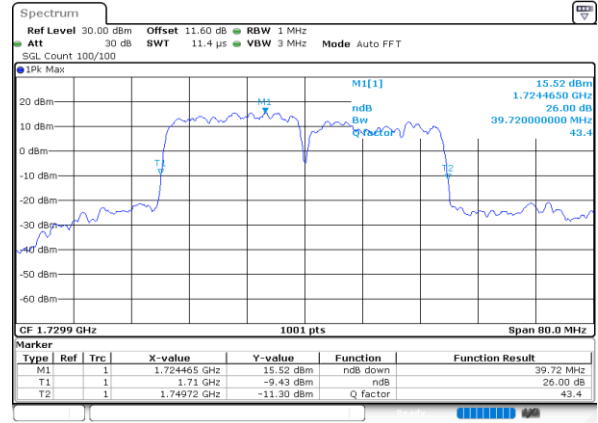

Highest Channel / 15MHz+15MHz

Date: 9.OCT.2020 14:19:15

Highest Channel / 15MHz+20MHz

Date: 9.OCT.2020 15:23:52

LTE Band 66C

64QAM

Lowest Channel / 20MHz+5MHz

Date: 9.OCT.2020 16:46:53

Lowest Channel / 20MHz+10MHz

Date: 9.OCT.2020 12:22:30

Middle Channel / 20MHz+5MHz

Date: 9.OCT.2020 17:31:28

Middle Channel / 20MHz+10MHz

Date: 9.OCT.2020 12:48:13

Highest Channel / 20MHz+5MHz

Date: 9.OCT.2020 17:09:17

Highest Channel / 20MHz+10MHz

Date: 9.OCT.2020 13:02:45

LTE Band 66C

64QAM

Lowest Channel / 20MHz+15MHz

Date: 9.OCT.2020 15:42:40

Lowest Channel / 20MHz+20MHz

Date: 9.OCT.2020 16:37:57

Middle Channel / 20MHz+15MHz

Date: 9.OCT.2020 16:03:16

Middle Channel / 20MHz+20MHz

Date: 9.OCT.2020 19:35:30

Highest Channel / 20MHz+15MHz

Date: 9.OCT.2020 16:20:48

Highest Channel / 20MHz+20MHz

Date: 9.OCT.2020 16:59:29