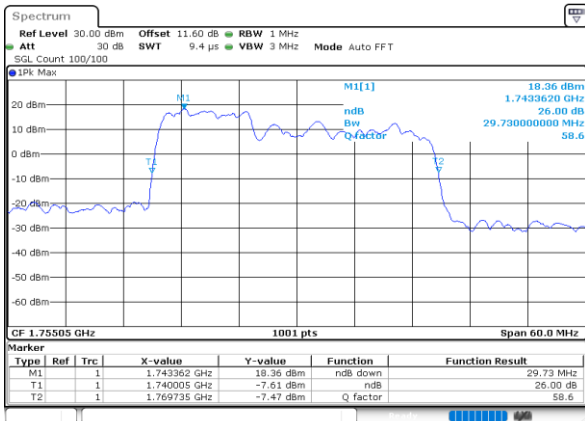

Highest Channel / 20MHz+20MHz

Date: 9.OCT.2020 18:55:06

LTE Band 66C

64QAM

Lowest Channel / 5MHz+20MHz

Date: 9.OCT.2020 17:45:36

Lowest Channel / 10MHz+15MHz

Date: 8.OCT.2020 14:53:56

Middle Channel / 5MHz+20MHz

Date: 9.OCT.2020 18:04:37

Middle Channel / 10MHz+15MHz

Date: 9.OCT.2020 09:42:56

Highest Channel / 5MHz+20MHz

Date: 9.OCT.2020 18:19:07

Highest Channel / 10MHz+15MHz

Date: 9.OCT.2020 09:23:51

LTE Band 66C

64QAM

Lowest Channel / 10MHz+20MHz

Date: 9.OCT.2020 11:23:40

Lowest Channel / 15MHz+10MHz

Date: 9.OCT.2020 09:59:20

Middle Channel / 10MHz+20MHz

Date: 9.OCT.2020 11:43:41

Middle Channel / 15MHz+10MHz

Date: 9.OCT.2020 10:18:30

Highest Channel / 10MHz+20MHz

Date: 9.OCT.2020 12:01:22

Highest Channel / 15MHz+10MHz

Date: 9.OCT.2020 10:32:53

LTE Band 66C

64QAM