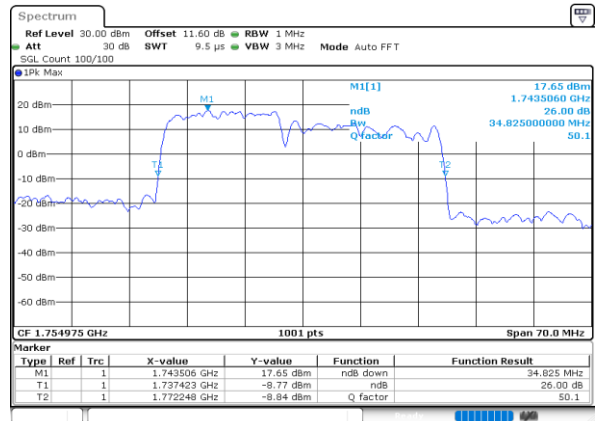

Middle Channel / 15MHz+10MHz

Date: 9.OCT.2020 10:19:15

Highest Channel / 10MHz+20MHz

Date: 9.OCT.2020 12:00:37

Highest Channel / 15MHz+10MHz

Date: 9.OCT.2020 10:32:08

LTE Band 66C

QPSK

Lowest Channel / 15MHz+15MHz

Date: 9.OCT.2020 13:44:42

Lowest Channel / 15MHz+20MHz

Date: 9.OCT.2020 14:51:01

Middle Channel / 15MHz+15MHz

Date: 9.OCT.2020 14:03:53

Middle Channel / 15MHz+20MHz

Date: 9.OCT.2020 15:10:04

Highest Channel / 15MHz+15MHz

Date: 9.OCT.2020 14:18:31

Highest Channel / 15MHz+20MHz

Date: 9.OCT.2020 15:23:07

LTE Band 66C

QPSK

Lowest Channel / 20MHz+5MHz

Lowest Channel / 20MHz+10MHz

Middle Channel / 20MHz+5MHz

Middle Channel / 20MHz+10MHz

Highest Channel / 20MHz+5MHz

Highest Channel / 20MHz+10MHz

LTE Band 66C

QPSK

Lowest Channel / 20MHz+15MHz

Date: 9.OCT.2020 15:43:25