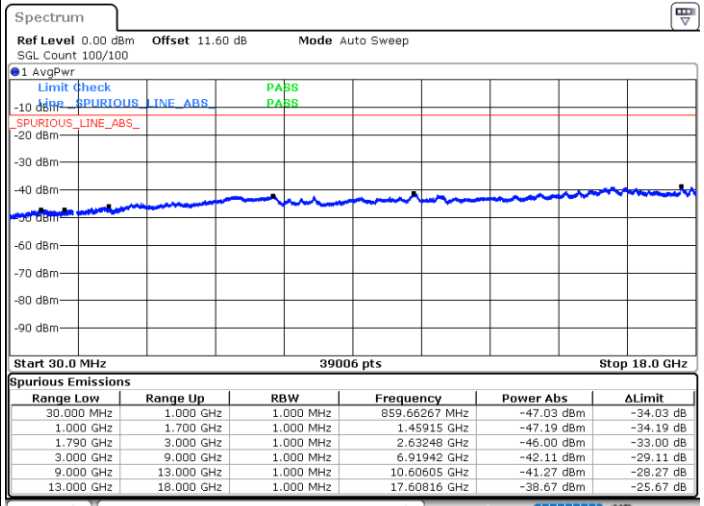

LTE Band 66B / 5MHz+15MHz

256QAM

Lowest Channel / 1RB0 and 1RB74

Lowest Channel / 1RB24 and 1RB0

Date: 8.OCT.2020 12:09:36

Date: 8.OCT.2020 12:03:36

Lowest Channel / FullIRB

N/A

Date: 8.OCT.2020 12:10:28

LTE Band 66B / 5MHz+15MHz

256QAM

Middle Channel / 1RB0 and 1RB74

Middle Channel / 1RB24 and 1RB0

Date: 8.OCT.2020 12:21:29

Date: 8.OCT.2020 12:27:30

Middle Channel / FullIRB

N/A

Date: 8.OCT.2020 12:20:38

LTE Band 66B / 5MHz+15MHz

256QAM

Highest Channel / 1RB0 and 1RB74

Highest Channel / 1RB24 and 1RB0

Date: 8.OCT.2020 12:49:06

Date: 8.OCT.2020 12:48:15