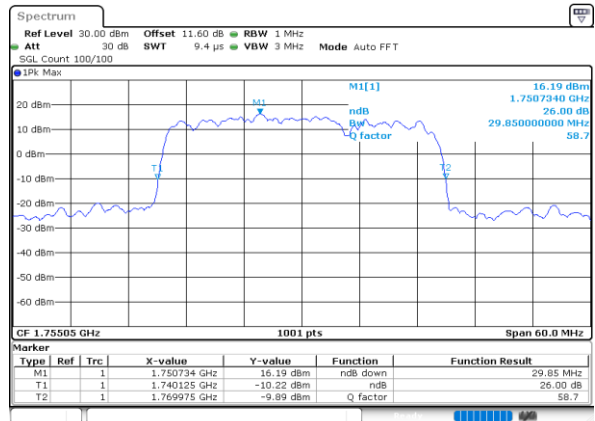

Middle Channel / 15MHz+20MHz

Date: 9.OCT.2020 15:09:41

Highest Channel / 15MHz+15MHz

Date: 9.OCT.2020 14:18:53

Highest Channel / 15MHz+20MHz

Date: 9.OCT.2020 15:23:29

LTE Band 66C

16QAM

Lowest Channel / 20MHz+5MHz

Date: 9.OCT.2020 16:47:15

Lowest Channel / 20MHz+10MHz

Date: 9.OCT.2020 12:22:52

Middle Channel / 20MHz+5MHz

Date: 9.OCT.2020 17:31:50

Middle Channel / 20MHz+10MHz

Date: 9.OCT.2020 12:48:35

Highest Channel / 20MHz+5MHz

Date: 9.OCT.2020 17:08:55

Highest Channel / 20MHz+10MHz

Date: 9.OCT.2020 13:02:22

LTE Band 66C

16QAM

Lowest Channel / 20MHz+15MHz

Date: 9.OCT.2020 15:43:03

Lowest Channel / 20MHz+20MHz

Date: 9.OCT.2020 18:38:19

Middle Channel / 20MHz+15MHz

Date: 9.OCT.2020 16:03:39

Middle Channel / 20MHz+20MHz

Date: 9.OCT.2020 19:35:52

Highest Channel / 20MHz+15MHz

Date: 9.OCT.2020 16:20:26