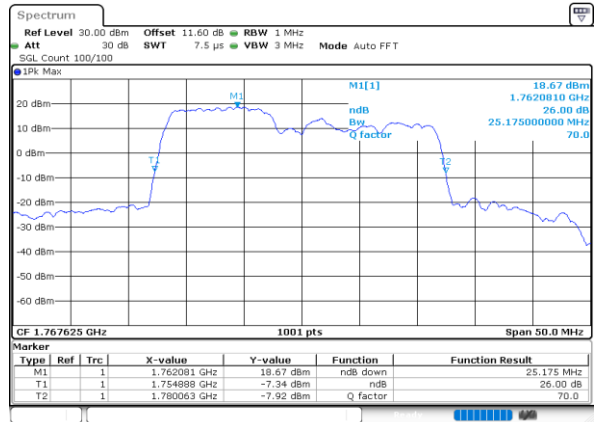

Mode	LTE Band 66C : 26dB BW(MHz)				
256QAM					
BW	5MHz+20MHz	10MHz+15MHz	10MHz+20MHz	15MHz+10MHz	15MHz+15MHz
Lowest CH	24.73	25.03	29.85	25.33	30.51
Middle CH	24.78	25.08	29.79	25.28	30.45
Highest CH	24.73	25.23	29.67	25.13	30.39
BW	15MHz+20MHz	20MHz+5MHz	20MHz+10MHz	20MHz+15MHz	20MHz+20MHz
Lowest CH	34.62	24.98	29.97	34.83	39.80
Middle CH	34.76	25.03	30.09	34.83	39.72
Highest CH	34.69	24.98	29.91	35.04	40.20

LTE Band 66C

QPSK

Lowest Channel / 5MHz+20MHz

Lowest Channel / 10MHz+15MHz

Middle Channel / 5MHz+20MHz

Middle Channel / 10MHz+15MHz

Highest Channel / 5MHz+20MHz

Highest Channel / 10MHz+15MHz

LTE Band 66C

QPSK

Lowest Channel / 10MHz+20MHz

Date: 9.OCT.2020 11:24:25

Lowest Channel / 15MHz+10MHz

Date: 9.OCT.2020 10:00:05

Middle Channel / 10MHz+20MHz

Date: 9.OCT.2020 11:44:26

Middle Channel / 15MHz+10MHz

Date: 9.OCT.2020 10:19:15

Highest Channel / 10MHz+20MHz

Date: 9.OCT.2020 12:00:37

Highest Channel / 15MHz+10MHz

Date: 9.OCT.2020 10:32:08

LTE Band 66C

QPSK