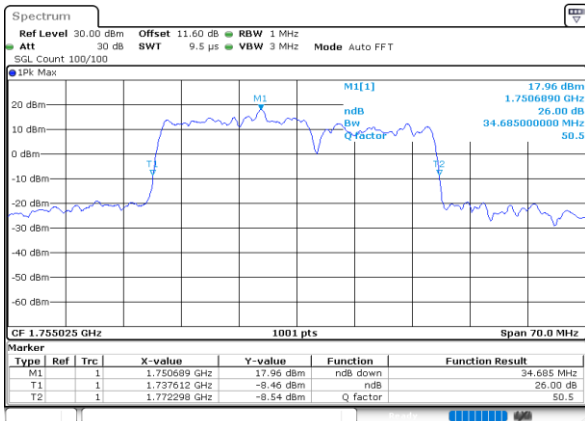

Middle Channel / 20MHz+15MHz

Date: 9.OCT.2020 16:03:16