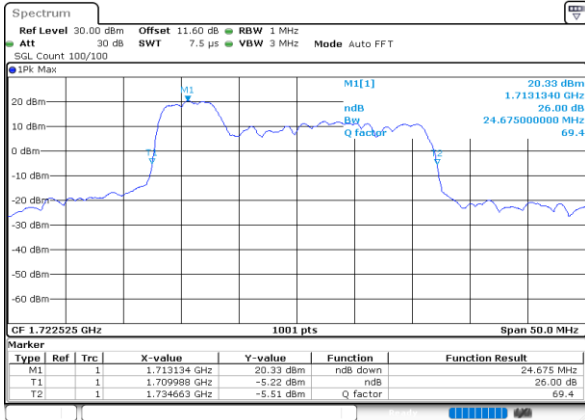

Lowest Channel / 20MHz+20MHz

Date: 9.OCT.2020 18:38:19

Middle Channel / 20MHz+15MHz

Date: 9.OCT.2020 16:03:39

Middle Channel / 20MHz+20MHz

Date: 9.OCT.2020 19:35:52

Highest Channel / 20MHz+15MHz

Date: 9.OCT.2020 16:20:26

Highest Channel / 20MHz+20MHz

Date: 9.OCT.2020 18:55:06

LTE Band 66C

64QAM

Lowest Channel / 5MHz+20MHz

Date: 9.OCT.2020 17:45:36

Lowest Channel / 10MHz+15MHz

Date: 8.OCT.2020 14:53:56

Middle Channel / 5MHz+20MHz

Date: 9.OCT.2020 18:04:37

Middle Channel / 10MHz+15MHz

Date: 9.OCT.2020 09:42:56

Highest Channel / 5MHz+20MHz

Date: 9.OCT.2020 18:19:07

Highest Channel / 10MHz+15MHz

Date: 9.OCT.2020 09:23:51

LTE Band 66C

64QAM

Lowest Channel / 10MHz+20MHz

Date: 9.OCT.2020 11:23:40

Lowest Channel / 15MHz+10MHz

Date: 9.OCT.2020 09:59:20

Middle Channel / 10MHz+20MHz

Date: 9.OCT.2020 11:43:41