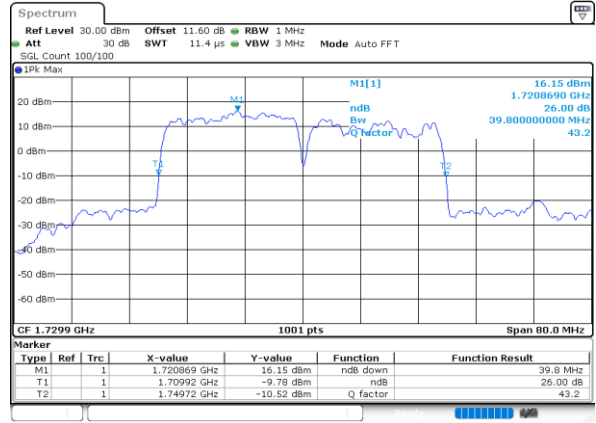

Lowest Channel / 20MHz+5MHz

Date: 9.OCT.2020 16:47:15

Lowest Channel / 20MHz+10MHz

Date: 9.OCT.2020 12:22:52

Middle Channel / 20MHz+5MHz

Date: 9.OCT.2020 17:31:50

Middle Channel / 20MHz+10MHz

Date: 9.OCT.2020 12:48:35

Highest Channel / 20MHz+5MHz

Date: 9.OCT.2020 17:08:55

Highest Channel / 20MHz+10MHz

Date: 9.OCT.2020 13:02:22

LTE Band 66C

16QAM

Lowest Channel / 20MHz+15MHz

Date: 9.OCT.2020 15:43:03

Lowest Channel / 20MHz+20MHz

Date: 9.OCT.2020 18:38:19

Middle Channel / 20MHz+15MHz

Date: 9.OCT.2020 16:03:39

Middle Channel / 20MHz+20MHz

Date: 9.OCT.2020 19:35:52

Highest Channel / 20MHz+15MHz

Date: 9.OCT.2020 16:20:26

Highest Channel / 20MHz+20MHz

Date: 9.OCT.2020 18:55:06

LTE Band 66C

64QAM

Lowest Channel / 5MHz+20MHz

Date: 9.OCT.2020 17:45:36

Lowest Channel / 10MHz+15MHz

Date: 8.OCT.2020 14:53:56