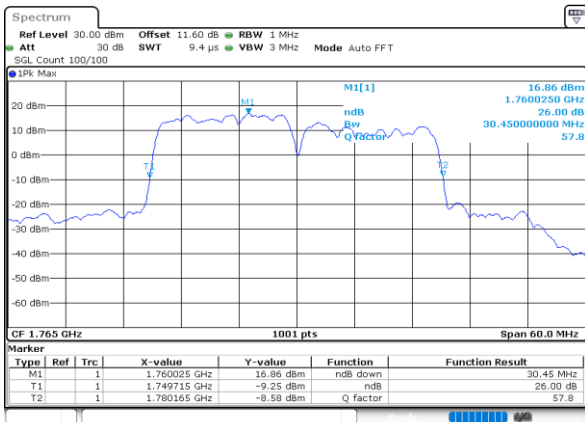

LTE Band 66C

64QAM

Lowest Channel / 10MHz+20MHz

Date: 9.OCT.2020 11:23:40

Lowest Channel / 15MHz+10MHz

Date: 9.OCT.2020 09:59:20

Middle Channel / 10MHz+20MHz

Date: 9.OCT.2020 11:43:41

Middle Channel / 15MHz+10MHz

Date: 9.OCT.2020 10:18:30

Highest Channel / 10MHz+20MHz

Date: 9.OCT.2020 12:01:22

Highest Channel / 15MHz+10MHz

Date: 9.OCT.2020 10:32:53

LTE Band 66C

64QAM

Lowest Channel / 15MHz+15MHz

Date: 9.OCT.2020 13:43:57

Lowest Channel / 15MHz+20MHz

Date: 9.OCT.2020 14:50:16

Middle Channel / 15MHz+15MHz

Date: 9.OCT.2020 14:03:08

Middle Channel / 15MHz+20MHz

Date: 9.OCT.2020 15:09:19

Highest Channel / 15MHz+15MHz

Date: 9.OCT.2020 14:19:15

Highest Channel / 15MHz+20MHz

Date: 9.OCT.2020 15:23:52

LTE Band 66C

64QAM

Lowest Channel / 20MHz+5MHz

Date: 9.OCT.2020 16:46:53