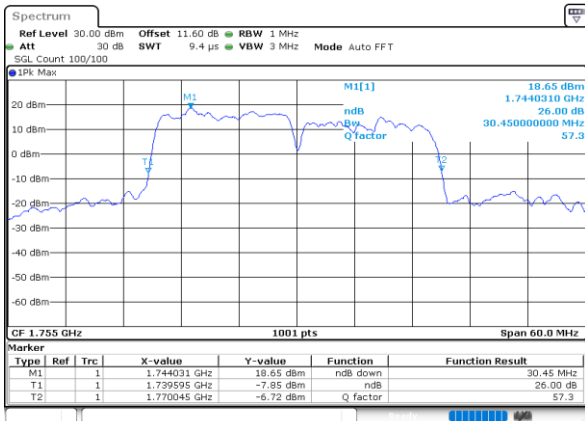

Middle Channel / 15MHz+10MHz

Date: 9.OCT.2020 10:19:15

Highest Channel / 10MHz+20MHz

Date: 9.OCT.2020 12:00:37

Highest Channel / 15MHz+10MHz

Date: 9.OCT.2020 10:32:08

LTE Band 66C

QPSK

Lowest Channel / 15MHz+15MHz

Date: 9.OCT.2020 13:44:42

Lowest Channel / 15MHz+20MHz

Date: 9.OCT.2020 14:51:01

Middle Channel / 15MHz+15MHz

Date: 9.OCT.2020 14:03:53

Middle Channel / 15MHz+20MHz

Date: 9.OCT.2020 15:10:04

Highest Channel / 15MHz+15MHz

Date: 9.OCT.2020 14:18:31

Highest Channel / 15MHz+20MHz

Date: 9.OCT.2020 15:23:07

LTE Band 66C

QPSK

Lowest Channel / 20MHz+5MHz

Lowest Channel / 20MHz+10MHz

Middle Channel / 20MHz+5MHz

Middle Channel / 20MHz+10MHz

Highest Channel / 20MHz+5MHz

Highest Channel / 20MHz+10MHz

LTE Band 66C

QPSK

Lowest Channel / 20MHz+15MHz

Date: 9.OCT.2020 15:43:25