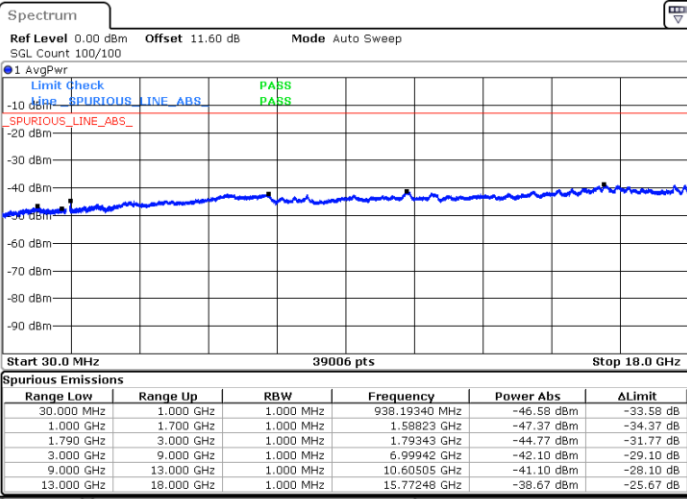

Date: 8.OCT.2020 09:43:22

Lowest Channel / FullIRB

N/A

Date: 8.OCT.2020 09:50:14

LTE Band 66B / 10MHz+5MHz

256QAM

Middle Channel / 1RB0 and 1RB24

Middle Channel / 1RB49 and 1RB0

Date: 8.OCT.2020 10:00:45

Date: 8.OCT.2020 10:06:45

Middle Channel / FullIRB

N/A

Date: 8.OCT.2020 09:59:53

LTE Band 66B / 10MHz+5MHz

256QAM

Highest Channel / 1RB0 and 1RB24

Highest Channel / 1RB49 and 1RB0

Date: 8.OCT.2020 10:20:07

Date: 8.OCT.2020 10:19:16

Highest Channel / FullIRB

N/A

Date: 8.OCT.2020 10:26:08

LTE Band 66B / 10MHz+10MHz

256QAM

Lowest Channel / 1RB0 and 1RB49

Lowest Channel / 1RB49 and 1RB0

Date: 8.OCT.2020 10:45:45

Date: 8.OCT.2020 10:39:44

Lowest Channel / FullIRB

N/A

Date: 8.OCT.2020 10:46:36

LTE Band 66B / 10MHz+10MHz