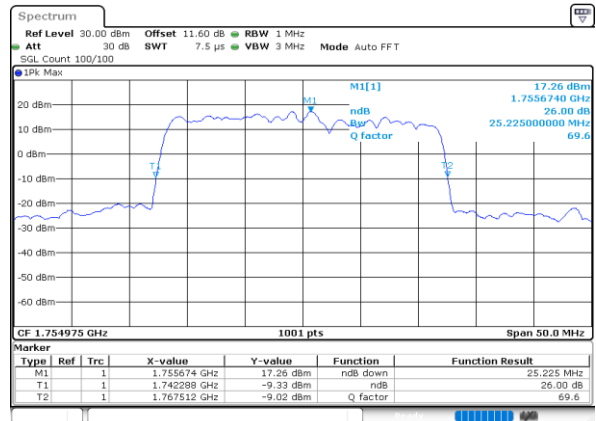

Highest Channel / 20MHz+20MHz

Date: 9.OCT.2020 16:56:44

LTE Band 66C

16QAM

Lowest Channel / 5MHz+20MHz

Lowest Channel / 10MHz+15MHz

Middle Channel / 5MHz+20MHz

Middle Channel / 10MHz+15MHz

Highest Channel / 5MHz+20MHz

Highest Channel / 10MHz+15MHz

LTE Band 66C

16QAM

Lowest Channel / 10MHz+20MHz

Date: 9.OCT.2020 11:24:03

Lowest Channel / 15MHz+10MHz

Date: 9.OCT.2020 09:59:43

Middle Channel / 10MHz+20MHz

Date: 9.OCT.2020 11:44:03

Middle Channel / 15MHz+10MHz

Date: 9.OCT.2020 10:18:52

Highest Channel / 10MHz+20MHz

Date: 9.OCT.2020 12:00:59

Highest Channel / 15MHz+10MHz

Date: 9.OCT.2020 10:32:30

LTE Band 66C

16QAM

Lowest Channel / 15MHz+15MHz

Date: 9.OCT.2020 13:44:19

Lowest Channel / 15MHz+20MHz

Date: 9.OCT.2020 14:50:39

Middle Channel / 15MHz+15MHz

Date: 9.OCT.2020 14:03:30