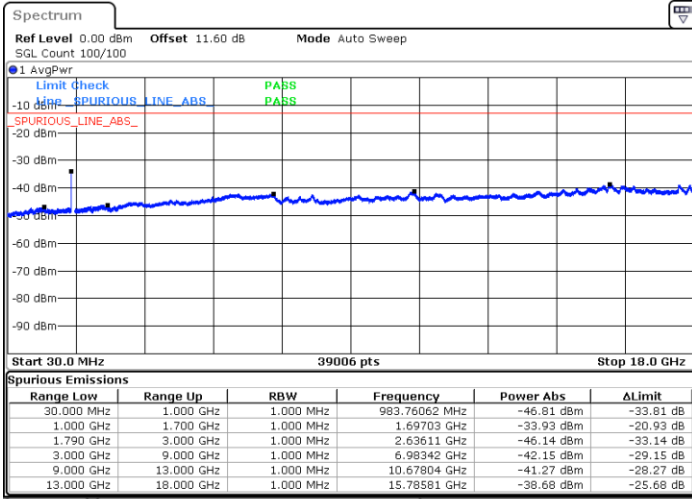

N/A

Date: 8.OCT.2020 12:20:38

LTE Band 66B / 5MHz+15MHz

256QAM

Highest Channel / 1RB0 and 1RB74

Highest Channel / 1RB24 and 1RB0

Date: 8.OCT.2020 12:49:06

Date: 8.OCT.2020 12:48:15

Highest Channel / FullIRB

N/A

Date: 8.OCT.2020 12:57:57

LTE Band 66B / 10MHz+5MHz

256QAM

Lowest Channel / 1RB0 and 1RB24

Lowest Channel / 1RB49 and 1RB0

Date: 8.OCT.2020 09:49:22

Date: 8.OCT.2020 09:43:22

Lowest Channel / FullIRB

N/A

Date: 8.OCT.2020 09:50:14

LTE Band 66B / 10MHz+5MHz

256QAM

Middle Channel / 1RB0 and 1RB24

Middle Channel / 1RB49 and 1RB0

Date: 8.OCT.2020 10:00:45

Date: 8.OCT.2020 10:06:45

Middle Channel / FullIRB

N/A

Date: 8.OCT.2020 09:59:53

LTE Band 66B / 10MHz+5MHz

256QAM

Highest Channel / 1RB0 and 1RB24