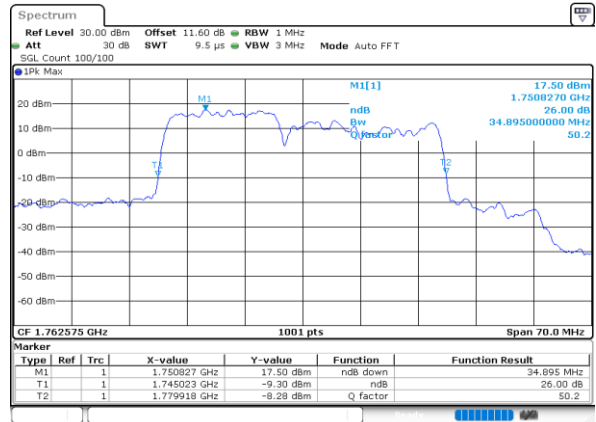

Middle Channel / 15MHz+10MHz

Date: 9.OCT.2020 10:19:15

Highest Channel / 10MHz+20MHz

Date: 9.OCT.2020 12:00:37

Highest Channel / 15MHz+10MHz

Date: 9.OCT.2020 10:32:08

LTE Band 66C

QPSK

Lowest Channel / 15MHz+15MHz

Date: 9.OCT.2020 13:44:42

Lowest Channel / 15MHz+20MHz

Date: 9.OCT.2020 14:51:01

Middle Channel / 15MHz+15MHz

Date: 9.OCT.2020 14:03:53

Middle Channel / 15MHz+20MHz

Date: 9.OCT.2020 15:10:04

Highest Channel / 15MHz+15MHz

Date: 9.OCT.2020 14:18:31

Highest Channel / 15MHz+20MHz

Date: 9.OCT.2020 15:23:07

LTE Band 66C

QPSK

Lowest Channel / 20MHz+5MHz

Lowest Channel / 20MHz+10MHz

Middle Channel / 20MHz+5MHz

Middle Channel / 20MHz+10MHz

Highest Channel / 20MHz+5MHz

Highest Channel / 20MHz+10MHz

LTE Band 66C

QPSK

Lowest Channel / 20MHz+15MHz

Date: 9.OCT.2020 15:43:25