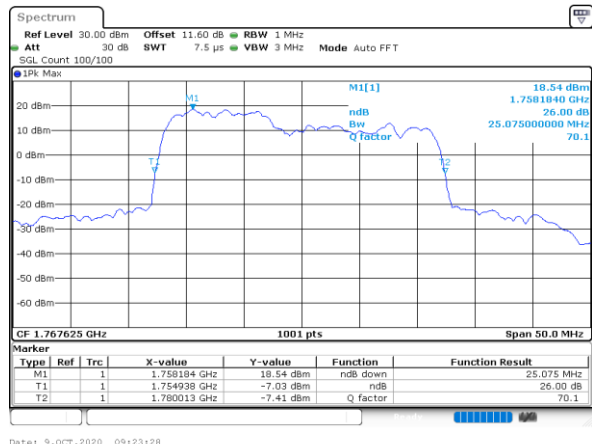

Lowest Channel / 20MHz+20MHz

Date: 9.OCT.2020 16:38:42

Middle Channel / 20MHz+15MHz

Date: 9.OCT.2020 16:04:01

Middle Channel / 20MHz+20MHz

Date: 9.OCT.2020 19:36:15

Highest Channel / 20MHz+15MHz

Date: 9.OCT.2020 16:20:03

Highest Channel / 20MHz+20MHz

Date: 9.OCT.2020 16:56:44

LTE Band 66C

16QAM

Lowest Channel / 5MHz+20MHz

Lowest Channel / 10MHz+15MHz

Middle Channel / 5MHz+20MHz

Middle Channel / 10MHz+15MHz

Highest Channel / 5MHz+20MHz

Highest Channel / 10MHz+15MHz

LTE Band 66C

16QAM

Lowest Channel / 10MHz+20MHz

Date: 9.OCT.2020 11:24:03

Lowest Channel / 15MHz+10MHz

Date: 9.OCT.2020 09:59:43