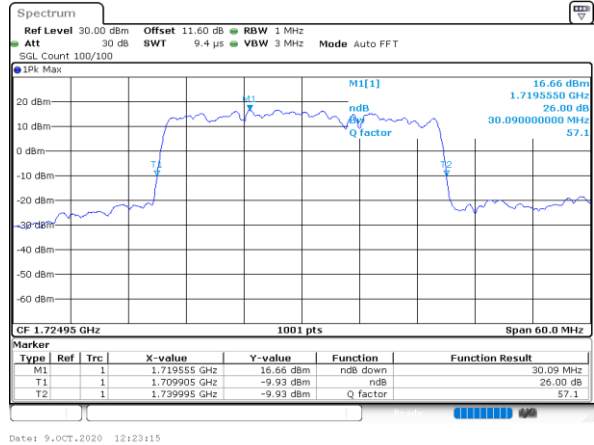

Highest Channel / 15MHz+15MHz

Date: 9.OCT.2020 14:18:31

Highest Channel / 15MHz+20MHz

Date: 9.OCT.2020 15:23:07

LTE Band 66C

QPSK

Lowest Channel / 20MHz+5MHz

Lowest Channel / 20MHz+10MHz

Middle Channel / 20MHz+5MHz

Middle Channel / 20MHz+10MHz

Highest Channel / 20MHz+5MHz

Highest Channel / 20MHz+10MHz

LTE Band 66C

QPSK

Lowest Channel / 20MHz+15MHz

Date: 9.OCT.2020 15:43:25