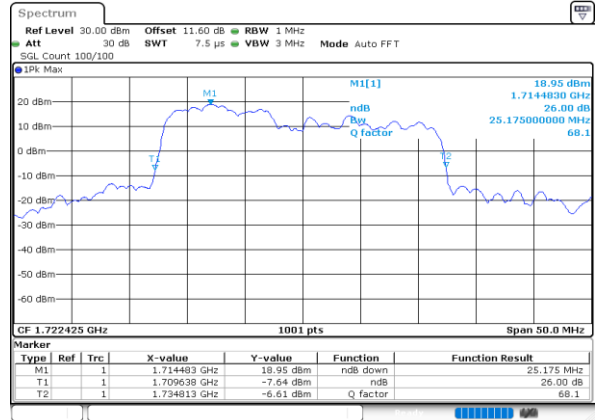

Lowest Channel / 20MHz+20MHz

Date: 9.OCT.2020 18:38:19

Middle Channel / 20MHz+15MHz

Date: 9.OCT.2020 16:03:39

Middle Channel / 20MHz+20MHz

Date: 9.OCT.2020 19:35:52

Highest Channel / 20MHz+15MHz

Date: 9.OCT.2020 16:20:26

Highest Channel / 20MHz+20MHz

Date: 9.OCT.2020 18:55:06

LTE Band 66C

64QAM

Lowest Channel / 5MHz+20MHz

Date: 9.OCT.2020 17:45:36

Lowest Channel / 10MHz+15MHz

Date: 8.OCT.2020 14:53:56

Middle Channel / 5MHz+20MHz

Date: 9.OCT.2020 18:04:37

Middle Channel / 10MHz+15MHz

Date: 9.OCT.2020 09:42:56

Highest Channel / 5MHz+20MHz

Date: 9.OCT.2020 18:19:07

Highest Channel / 10MHz+15MHz

Date: 9.OCT.2020 09:23:51

LTE Band 66C

64QAM

Lowest Channel / 10MHz+20MHz

Date: 9.OCT.2020 11:23:40

Lowest Channel / 15MHz+10MHz

Date: 9.OCT.2020 09:59:20

Middle Channel / 10MHz+20MHz

Date: 9.OCT.2020 11:43:41