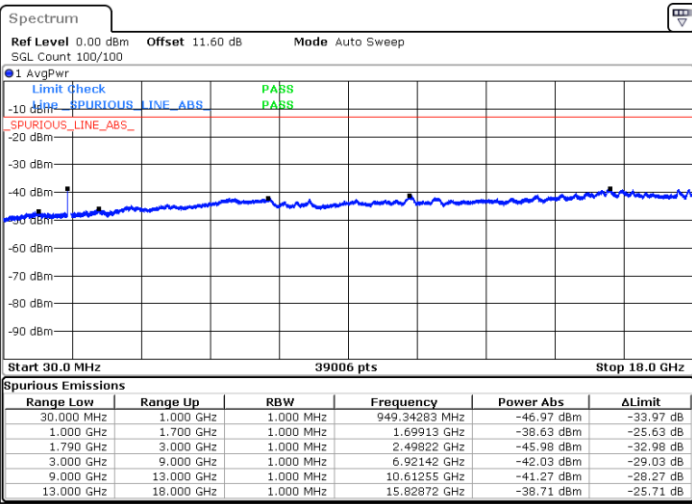

Highest Channel / 1RB49 and 1RB0

Date: 8.OCT.2020 10:20:07

Date: 8.OCT.2020 10:19:16

Highest Channel / FullIRB

N/A

Date: 8.OCT.2020 10:26:08

LTE Band 66B / 10MHz+10MHz

256QAM

Lowest Channel / 1RB0 and 1RB49

Lowest Channel / 1RB49 and 1RB0

Date: 8.OCT.2020 10:45:45

Date: 8.OCT.2020 10:39:44

Lowest Channel / FullIRB

N/A

Date: 8.OCT.2020 10:46:36

LTE Band 66B / 10MHz+10MHz

LTE Band 66B / 10MHz+10MHz

256QAM

Highest Channel / 1RB0 and 1RB49

Highest Channel / 1RB49 and 1RB0

Date: 8.OCT.2020 11:23:31

Date: 8.OCT.2020 11:22:40

Highest Channel / FullIRB

N/A