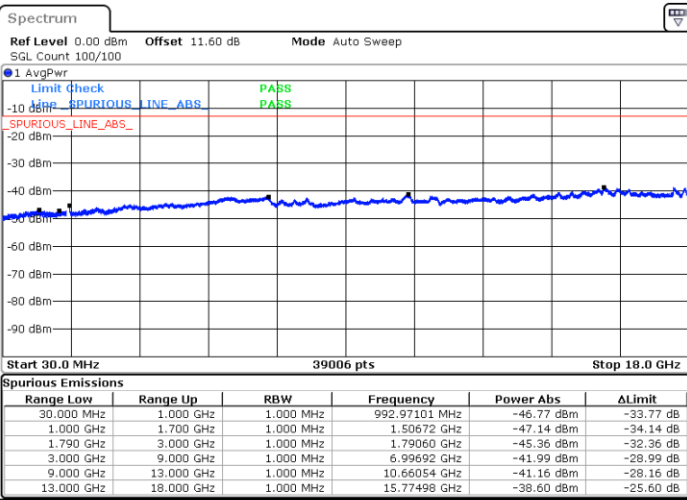

Highest Channel / FullIRB

N/A

Date: 8.OCT.2020 12:57:57

LTE Band 66B / 10MHz+5MHz

256QAM

Lowest Channel / 1RB0 and 1RB24

Lowest Channel / 1RB49 and 1RB0

Date: 8.OCT.2020 09:49:22

Date: 8.OCT.2020 09:43:22

Lowest Channel / FullIRB

N/A

Date: 8.OCT.2020 09:50:14

LTE Band 66B / 10MHz+5MHz

256QAM

Middle Channel / 1RB0 and 1RB24

Middle Channel / 1RB49 and 1RB0

Date: 8.OCT.2020 10:00:45

Date: 8.OCT.2020 10:06:45

Middle Channel / FullIRB

N/A

Date: 8.OCT.2020 09:59:53

LTE Band 66B / 10MHz+5MHz

256QAM

Highest Channel / 1RB0 and 1RB24

Highest Channel / 1RB49 and 1RB0

Date: 8.OCT.2020 10:20:07

Date: 8.OCT.2020 10:19:16

Highest Channel / FullIRB

N/A

Date: 8.OCT.2020 10:26:08

LTE Band 66B / 10MHz+10MHz

256QAM