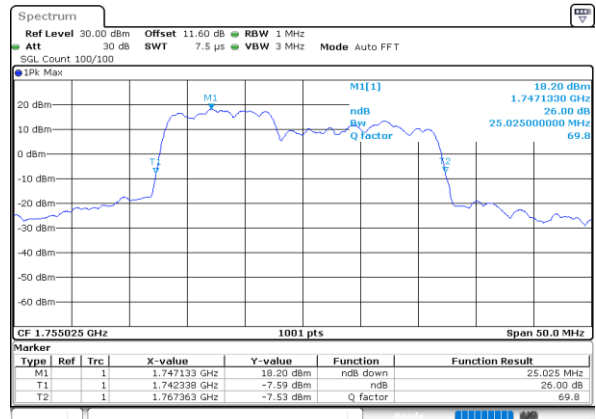

Lowest Channel / 20MHz+20MHz

Date: 9.OCT.2020 18:38:19

Middle Channel / 20MHz+15MHz

Date: 9.OCT.2020 16:03:39

Middle Channel / 20MHz+20MHz

Date: 9.OCT.2020 19:35:52

Highest Channel / 20MHz+15MHz

Date: 9.OCT.2020 16:20:26

Highest Channel / 20MHz+20MHz

Date: 9.OCT.2020 18:55:06

LTE Band 66C

64QAM

Lowest Channel / 5MHz+20MHz

Date: 9.OCT.2020 17:45:36

Lowest Channel / 10MHz+15MHz

Date: 8.OCT.2020 14:53:56

Middle Channel / 5MHz+20MHz

Date: 9.OCT.2020 18:04:37

Middle Channel / 10MHz+15MHz

Date: 9.OCT.2020 09:42:56

Highest Channel / 5MHz+20MHz

Date: 9.OCT.2020 18:19:07

Highest Channel / 10MHz+15MHz

Date: 9.OCT.2020 09:23:51

LTE Band 66C

64QAM

Lowest Channel / 10MHz+20MHz

Date: 9.OCT.2020 11:23:40

Lowest Channel / 15MHz+10MHz

Date: 9.OCT.2020 09:59:20

Middle Channel / 10MHz+20MHz

Date: 9.OCT.2020 11:43:41