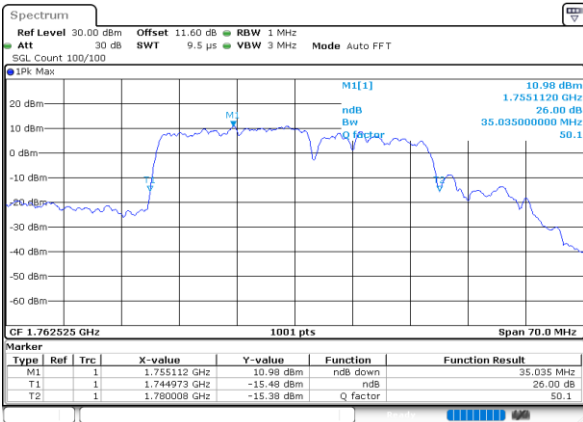

Highest Channel / 20MHz+5MHz

Date: 9.OCT.2020 17:08:55

Highest Channel / 20MHz+10MHz

Date: 9.OCT.2020 13:02:22

LTE Band 66C

16QAM

Lowest Channel / 20MHz+15MHz

Date: 9.OCT.2020 15:43:03

Lowest Channel / 20MHz+20MHz

Date: 9.OCT.2020 18:38:19

Middle Channel / 20MHz+15MHz

Date: 9.OCT.2020 16:03:39

Middle Channel / 20MHz+20MHz

Date: 9.OCT.2020 19:35:52

Highest Channel / 20MHz+15MHz

Date: 9.OCT.2020 16:20:26

Highest Channel / 20MHz+20MHz

Date: 9.OCT.2020 18:55:06

LTE Band 66C

64QAM

Lowest Channel / 5MHz+20MHz

Date: 9.OCT.2020 17:45:36

Lowest Channel / 10MHz+15MHz

Date: 8.OCT.2020 14:53:56