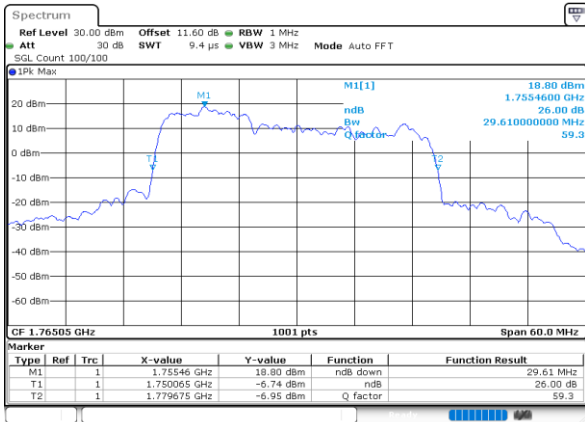

Highest Channel / 5MHz+20MHz

Highest Channel / 10MHz+15MHz

LTE Band 66C

16QAM

Lowest Channel / 10MHz+20MHz

Date: 9.OCT.2020 11:24:03

Lowest Channel / 15MHz+10MHz

Date: 9.OCT.2020 09:59:43

Middle Channel / 10MHz+20MHz

Date: 9.OCT.2020 11:44:03

Middle Channel / 15MHz+10MHz

Date: 9.OCT.2020 10:18:52

Highest Channel / 10MHz+20MHz

Date: 9.OCT.2020 12:00:59

Highest Channel / 15MHz+10MHz

Date: 9.OCT.2020 10:32:30

LTE Band 66C

16QAM

Lowest Channel / 15MHz+15MHz

Date: 9.OCT.2020 13:44:19

Lowest Channel / 15MHz+20MHz

Date: 9.OCT.2020 14:50:39

Middle Channel / 15MHz+15MHz

Date: 9.OCT.2020 14:03:30

Middle Channel / 15MHz+20MHz

Date: 9.OCT.2020 15:09:41

Highest Channel / 15MHz+15MHz

Date: 9.OCT.2020 14:18:53

Highest Channel / 15MHz+20MHz

Date: 9.OCT.2020 15:23:29

LTE Band 66C

16QAM