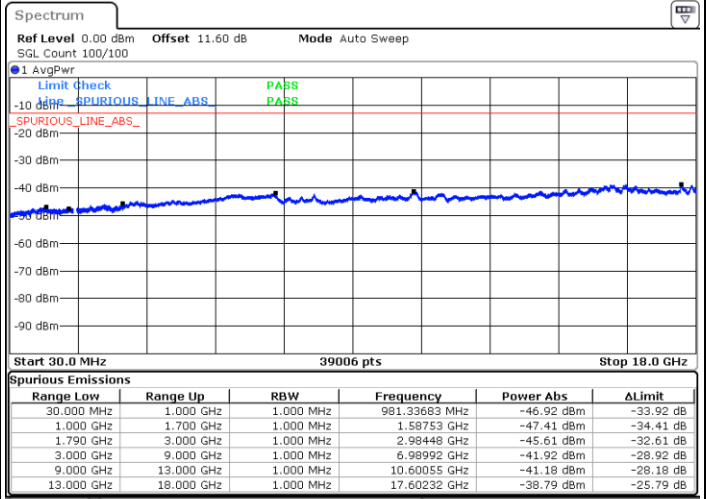

Date: 8.OCT.2020 12:10:28

LTE Band 66B / 5MHz+15MHz

256QAM

Middle Channel / 1RB0 and 1RB74

Middle Channel / 1RB24 and 1RB0

Date: 8.OCT.2020 12:21:29

Date: 8.OCT.2020 12:27:30

Middle Channel / FullIRB

N/A

Date: 8.OCT.2020 12:20:38

LTE Band 66B / 5MHz+15MHz

256QAM

Highest Channel / 1RB0 and 1RB74

Highest Channel / 1RB24 and 1RB0

Date: 8.OCT.2020 12:49:06

Date: 8.OCT.2020 12:48:15

Highest Channel / FullIRB

N/A

Date: 8.OCT.2020 12:57:57

LTE Band 66B / 10MHz+5MHz

256QAM

Lowest Channel / 1RB0 and 1RB24

Lowest Channel / 1RB49 and 1RB0

Date: 8.OCT.2020 09:49:22

Date: 8.OCT.2020 09:43:22

Lowest Channel / FullIRB

N/A

Date: 8.OCT.2020 09:50:14

LTE Band 66B / 10MHz+5MHz

256QAM

Middle Channel / 1RB0 and 1RB24

Middle Channel / 1RB49 and 1RB0