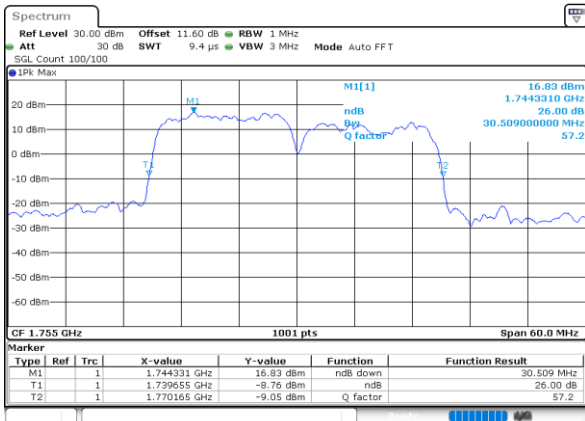

LTE Band 66C

16QAM

Lowest Channel / 15MHz+15MHz

Date: 9.OCT.2020 13:44:19

Lowest Channel / 15MHz+20MHz

Date: 9.OCT.2020 14:50:39

Middle Channel / 15MHz+15MHz

Date: 9.OCT.2020 14:03:30

Middle Channel / 15MHz+20MHz

Date: 9.OCT.2020 15:09:41

Highest Channel / 15MHz+15MHz

Date: 9.OCT.2020 14:18:53

Highest Channel / 15MHz+20MHz

Date: 9.OCT.2020 15:23:29

LTE Band 66C

16QAM