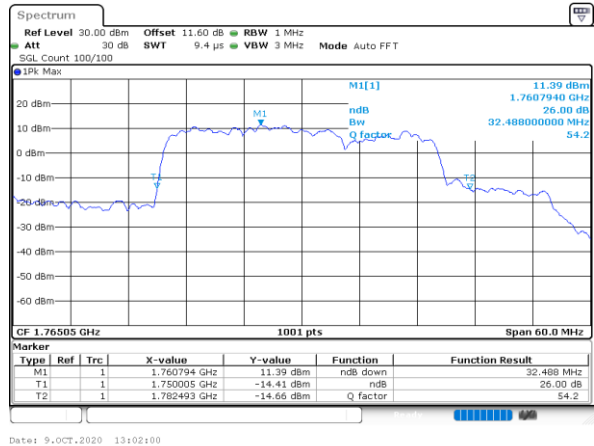

Highest Channel / 15MHz+15MHz

Date: 9.OCT.2020 14:18:31

Highest Channel / 15MHz+20MHz

Date: 9.OCT.2020 15:23:07

LTE Band 66C

QPSK

Lowest Channel / 20MHz+5MHz

Lowest Channel / 20MHz+10MHz

Middle Channel / 20MHz+5MHz

Middle Channel / 20MHz+10MHz

Highest Channel / 20MHz+5MHz

Highest Channel / 20MHz+10MHz

LTE Band 66C

QPSK

Lowest Channel / 20MHz+15MHz

Date: 9.OCT.2020 15:43:25

Lowest Channel / 20MHz+20MHz

Date: 9.OCT.2020 16:38:42

Middle Channel / 20MHz+15MHz

Date: 9.OCT.2020 16:04:01

Middle Channel / 20MHz+20MHz

Date: 9.OCT.2020 19:36:15

Highest Channel / 20MHz+15MHz

Date: 9.OCT.2020 16:20:03

Highest Channel / 20MHz+20MHz

Date: 9.OCT.2020 16:56:44

LTE Band 66C

16QAM

Lowest Channel / 5MHz+20MHz

Lowest Channel / 10MHz+15MHz

Middle Channel / 5MHz+20MHz

Middle Channel / 10MHz+15MHz