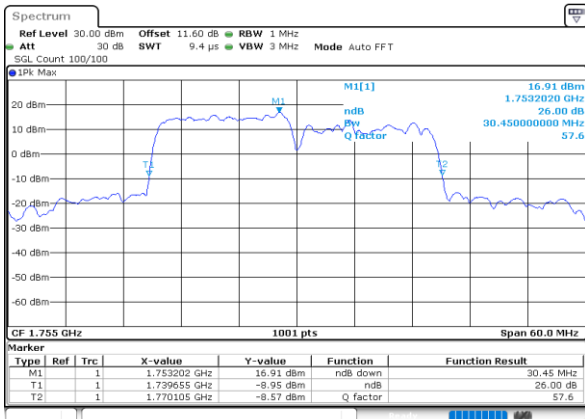

LTE Band 66C

64QAM

Lowest Channel / 10MHz+20MHz

Date: 9.OCT.2020 11:23:40

Lowest Channel / 15MHz+10MHz

Date: 9.OCT.2020 09:59:20

Middle Channel / 10MHz+20MHz

Date: 9.OCT.2020 11:43:41

Middle Channel / 15MHz+10MHz

Date: 9.OCT.2020 10:18:30

Highest Channel / 10MHz+20MHz

Date: 9.OCT.2020 12:01:22

Highest Channel / 15MHz+10MHz

Date: 9.OCT.2020 10:32:53

LTE Band 66C

64QAM

Lowest Channel / 15MHz+15MHz

Date: 9.OCT.2020 13:43:57

Lowest Channel / 15MHz+20MHz

Date: 9.OCT.2020 14:50:16

Middle Channel / 15MHz+15MHz

Date: 9.OCT.2020 14:03:08

Middle Channel / 15MHz+20MHz

Date: 9.OCT.2020 15:09:19

Highest Channel / 15MHz+15MHz

Date: 9.OCT.2020 14:19:15

Highest Channel / 15MHz+20MHz

Date: 9.OCT.2020 15:23:52

LTE Band 66C

64QAM

Lowest Channel / 20MHz+5MHz

Date: 9.OCT.2020 16:46:53