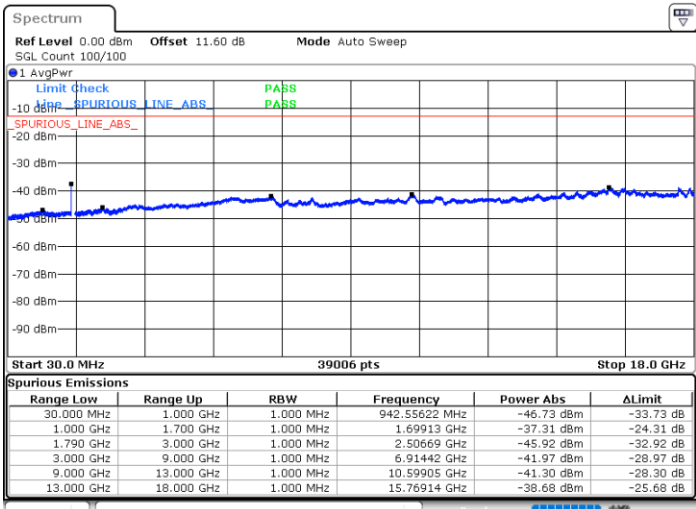

LTE Band 66B / 5MHz+15MHz

256QAM

Lowest Channel / 1RB0 and 1RB74

Lowest Channel / 1RB24 and 1RB0

Date: 8.OCT.2020 12:09:36

Date: 8.OCT.2020 12:03:36

Lowest Channel / FullIRB

N/A

Date: 8.OCT.2020 12:10:28

LTE Band 66B / 5MHz+15MHz

256QAM

Middle Channel / 1RB0 and 1RB74

Middle Channel / 1RB24 and 1RB0

Date: 8.OCT.2020 12:21:29

Date: 8.OCT.2020 12:27:30

Middle Channel / FullIRB

N/A

Date: 8.OCT.2020 12:20:38

LTE Band 66B / 5MHz+15MHz

256QAM

Highest Channel / 1RB0 and 1RB74

Highest Channel / 1RB24 and 1RB0

Date: 8.OCT.2020 12:49:06

Date: 8.OCT.2020 12:48:15