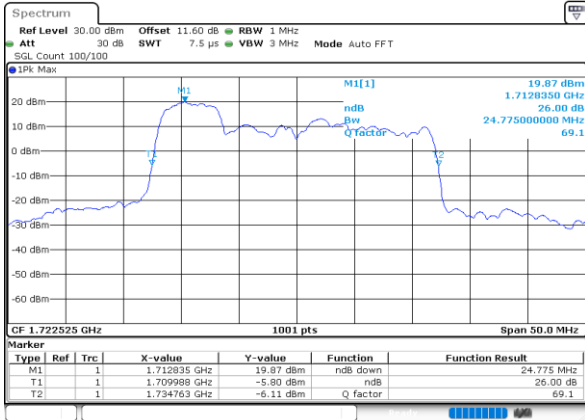

Middle Channel / 20MHz+5MHz

Middle Channel / 20MHz+10MHz

Highest Channel / 20MHz+5MHz

Highest Channel / 20MHz+10MHz

LTE Band 66C

QPSK

Lowest Channel / 20MHz+15MHz

Date: 9.OCT.2020 15:43:25

Lowest Channel / 20MHz+20MHz

Date: 9.OCT.2020 16:38:42

Middle Channel / 20MHz+15MHz

Date: 9.OCT.2020 16:04:01

Middle Channel / 20MHz+20MHz

Date: 9.OCT.2020 19:36:15

Highest Channel / 20MHz+15MHz

Date: 9.OCT.2020 16:20:03

Highest Channel / 20MHz+20MHz

Date: 9.OCT.2020 16:56:44

LTE Band 66C

16QAM

Lowest Channel / 5MHz+20MHz

Lowest Channel / 10MHz+15MHz

Middle Channel / 5MHz+20MHz

Middle Channel / 10MHz+15MHz

Highest Channel / 5MHz+20MHz

Highest Channel / 10MHz+15MHz

LTE Band 66C

16QAM

Lowest Channel / 10MHz+20MHz

Date: 9.OCT.2020 11:24:03

Lowest Channel / 15MHz+10MHz

Date: 9.OCT.2020 09:59:43