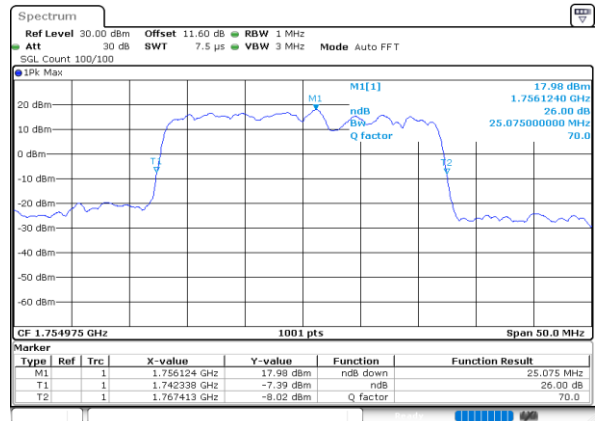

LTE Band 66C

QPSK

Lowest Channel / 5MHz+20MHz

Lowest Channel / 10MHz+15MHz

Middle Channel / 5MHz+20MHz

Middle Channel / 10MHz+15MHz

Highest Channel / 5MHz+20MHz

Highest Channel / 10MHz+15MHz

LTE Band 66C

QPSK

Lowest Channel / 10MHz+20MHz

Date: 9.OCT.2020 11:24:25

Lowest Channel / 15MHz+10MHz

Date: 9.OCT.2020 10:00:05

Middle Channel / 10MHz+20MHz

Date: 9.OCT.2020 11:44:26

Middle Channel / 15MHz+10MHz

Date: 9.OCT.2020 10:19:15

Highest Channel / 10MHz+20MHz

Date: 9.OCT.2020 12:00:37

Highest Channel / 15MHz+10MHz

Date: 9.OCT.2020 10:32:08

LTE Band 66C

QPSK