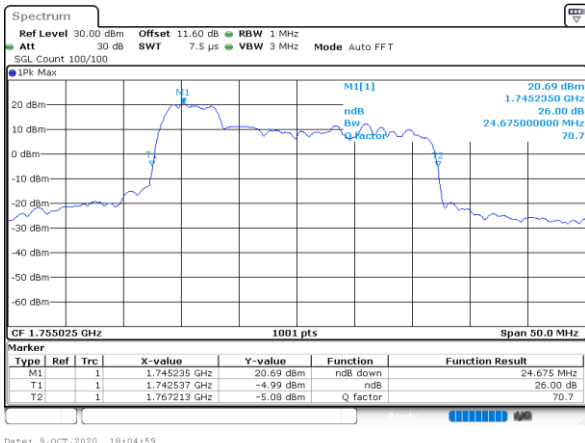

Lowest Channel / 20MHz+20MHz

Date: 9.OCT.2020 16:38:42

Middle Channel / 20MHz+15MHz

Date: 9.OCT.2020 16:04:01

Middle Channel / 20MHz+20MHz

Date: 9.OCT.2020 19:36:15

Highest Channel / 20MHz+15MHz

Date: 9.OCT.2020 16:20:03

Highest Channel / 20MHz+20MHz

Date: 9.OCT.2020 16:56:44

LTE Band 66C

16QAM

Lowest Channel / 5MHz+20MHz

Lowest Channel / 10MHz+15MHz

Middle Channel / 5MHz+20MHz

Middle Channel / 10MHz+15MHz

Highest Channel / 5MHz+20MHz

Highest Channel / 10MHz+15MHz

LTE Band 66C

16QAM

Lowest Channel / 10MHz+20MHz

Date: 9.OCT.2020 11:24:03

Lowest Channel / 15MHz+10MHz

Date: 9.OCT.2020 09:59:43