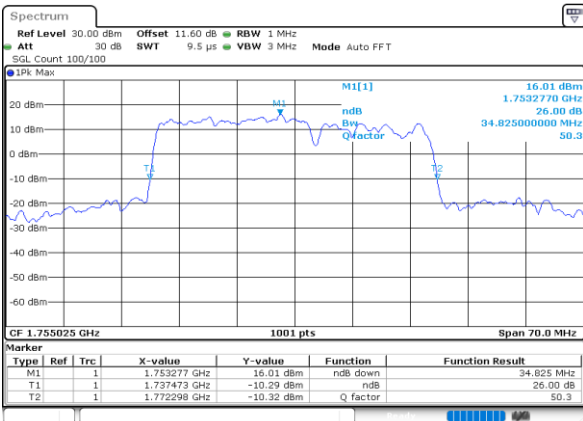

Lowest Channel / 20MHz+5MHz

Date: 9.OCT.2020 16:47:15

Lowest Channel / 20MHz+10MHz

Date: 9.OCT.2020 12:22:52

Middle Channel / 20MHz+5MHz

Date: 9.OCT.2020 17:31:50

Middle Channel / 20MHz+10MHz

Date: 9.OCT.2020 12:48:35

Highest Channel / 20MHz+5MHz

Date: 9.OCT.2020 17:08:55

Highest Channel / 20MHz+10MHz

Date: 9.OCT.2020 13:02:22

LTE Band 66C

16QAM

Lowest Channel / 20MHz+15MHz

Date: 9.OCT.2020 15:43:03

Lowest Channel / 20MHz+20MHz

Date: 9.OCT.2020 18:38:19

Middle Channel / 20MHz+15MHz

Date: 9.OCT.2020 16:03:39

Middle Channel / 20MHz+20MHz

Date: 9.OCT.2020 19:35:52

Highest Channel / 20MHz+15MHz

Date: 9.OCT.2020 16:20:26

Highest Channel / 20MHz+20MHz

Date: 9.OCT.2020 18:55:06

LTE Band 66C

64QAM

Lowest Channel / 5MHz+20MHz

Date: 9.OCT.2020 17:45:36

Lowest Channel / 10MHz+15MHz

Date: 8.OCT.2020 14:53:56