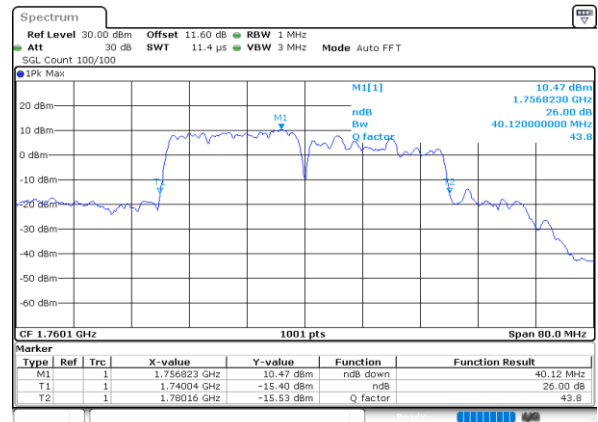

Highest Channel / 20MHz+10MHz

Date: 9.OCT.2020 13:02:45

LTE Band 66C

64QAM

Lowest Channel / 20MHz+15MHz

Date: 9.OCT.2020 15:42:40

Lowest Channel / 20MHz+20MHz

Date: 9.OCT.2020 16:37:57

Middle Channel / 20MHz+15MHz

Date: 9.OCT.2020 16:03:16

Middle Channel / 20MHz+20MHz

Date: 9.OCT.2020 19:35:30

Highest Channel / 20MHz+15MHz

Date: 9.OCT.2020 16:20:48

Highest Channel / 20MHz+20MHz

Date: 9.OCT.2020 16:59:29