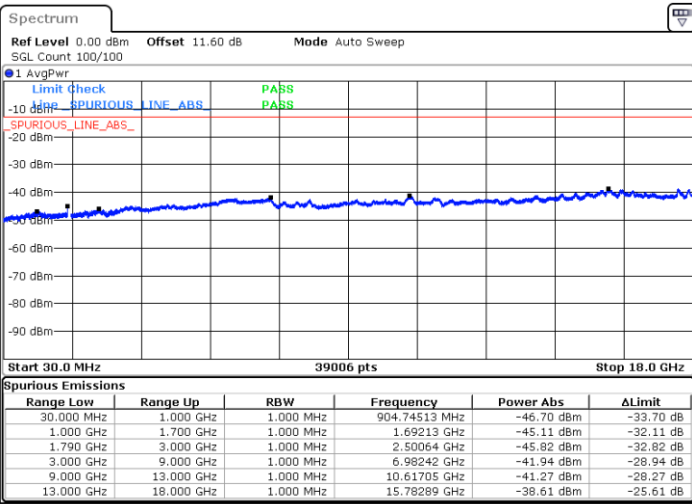

Date: 8.OCT.2020 10:00:45

Date: 8.OCT.2020 10:06:45

Middle Channel / FullIRB

N/A

Date: 8.OCT.2020 09:59:53

LTE Band 66B / 10MHz+5MHz

256QAM

Highest Channel / 1RB0 and 1RB24

Highest Channel / 1RB49 and 1RB0

Date: 8.OCT.2020 10:20:07

Date: 8.OCT.2020 10:19:16

Highest Channel / FullIRB

N/A

Date: 8.OCT.2020 10:26:08

LTE Band 66B / 10MHz+10MHz

256QAM

Lowest Channel / 1RB0 and 1RB49

Lowest Channel / 1RB49 and 1RB0

Date: 8.OCT.2020 10:45:45

Date: 8.OCT.2020 10:39:44

Lowest Channel / FullIRB

N/A

Date: 8.OCT.2020 10:46:36

LTE Band 66B / 10MHz+10MHz