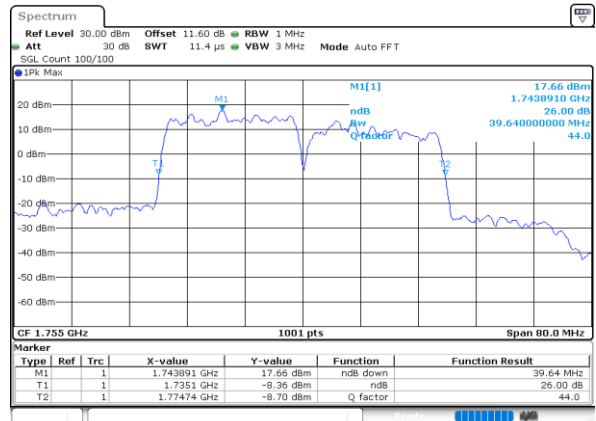

Highest Channel / 20MHz+5MHz

Date: 9.OCT.2020 17:08:55

Highest Channel / 20MHz+10MHz

Date: 9.OCT.2020 13:02:22

LTE Band 66C

16QAM

Lowest Channel / 20MHz+15MHz

Date: 9.OCT.2020 15:43:03

Lowest Channel / 20MHz+20MHz

Date: 9.OCT.2020 18:38:19

Middle Channel / 20MHz+15MHz

Date: 9.OCT.2020 16:03:39

Middle Channel / 20MHz+20MHz

Date: 9.OCT.2020 19:35:52

Highest Channel / 20MHz+15MHz

Date: 9.OCT.2020 16:20:26

Highest Channel / 20MHz+20MHz

Date: 9.OCT.2020 18:55:06

LTE Band 66C

64QAM

Lowest Channel / 5MHz+20MHz

Date: 9.OCT.2020 17:45:36

Lowest Channel / 10MHz+15MHz

Date: 8.OCT.2020 14:53:56