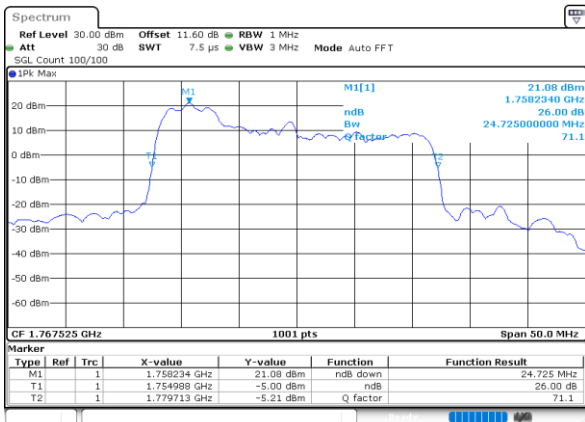

Highest Channel / 20MHz+20MHz

Date: 9.OCT.2020 18:55:06

LTE Band 66C

64QAM

Lowest Channel / 5MHz+20MHz

Date: 9.OCT.2020 17:45:36

Lowest Channel / 10MHz+15MHz

Date: 8.OCT.2020 14:53:56

Middle Channel / 5MHz+20MHz

Date: 9.OCT.2020 18:04:37

Middle Channel / 10MHz+15MHz

Date: 9.OCT.2020 09:42:56

Highest Channel / 5MHz+20MHz

Date: 9.OCT.2020 18:19:07

Highest Channel / 10MHz+15MHz

Date: 9.OCT.2020 09:23:51

LTE Band 66C

64QAM

Lowest Channel / 10MHz+20MHz

Date: 9.OCT.2020 11:23:40

Lowest Channel / 15MHz+10MHz

Date: 9.OCT.2020 09:59:20

Middle Channel / 10MHz+20MHz

Date: 9.OCT.2020 11:43:41

Middle Channel / 15MHz+10MHz

Date: 9.OCT.2020 10:18:30

Highest Channel / 10MHz+20MHz

Date: 9.OCT.2020 12:01:22

Highest Channel / 15MHz+10MHz

Date: 9.OCT.2020 10:32:53

LTE Band 66C

64QAM