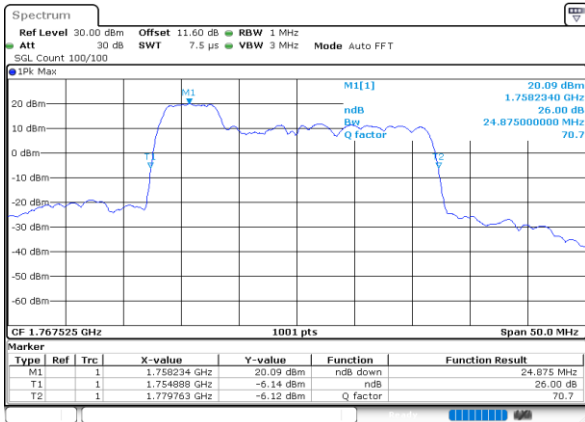

Mode	LTE Band 66C : 26dB BW(MHz)				
256QAM					
BW	5MHz+20MHz	10MHz+15MHz	10MHz+20MHz	15MHz+10MHz	15MHz+15MHz
Lowest CH	24.73	25.03	29.85	25.33	30.51
Middle CH	24.78	25.08	29.79	25.28	30.45
Highest CH	24.73	25.23	29.67	25.13	30.39
BW	15MHz+20MHz	20MHz+5MHz	20MHz+10MHz	20MHz+15MHz	20MHz+20MHz
Lowest CH	34.62	24.98	29.97	34.83	39.80
Middle CH	34.76	25.03	30.09	34.83	39.72
Highest CH	34.69	24.98	29.91	35.04	40.20

LTE Band 66C

QPSK

Lowest Channel / 5MHz+20MHz

Lowest Channel / 10MHz+15MHz

Middle Channel / 5MHz+20MHz

Middle Channel / 10MHz+15MHz

Highest Channel / 5MHz+20MHz

Highest Channel / 10MHz+15MHz

LTE Band 66C

QPSK

Lowest Channel / 10MHz+20MHz

Date: 9.OCT.2020 11:24:25

Lowest Channel / 15MHz+10MHz

Date: 9.OCT.2020 10:00:05

Middle Channel / 10MHz+20MHz

Date: 9.OCT.2020 11:44:26

Middle Channel / 15MHz+10MHz

Date: 9.OCT.2020 10:19:15

Highest Channel / 10MHz+20MHz

Date: 9.OCT.2020 12:00:37

Highest Channel / 15MHz+10MHz

Date: 9.OCT.2020 10:32:08

LTE Band 66C

QPSK