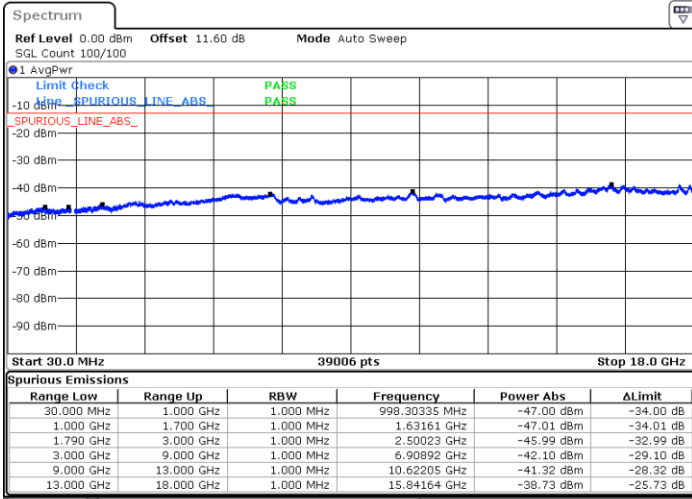

Lowest Channel / 1RB0 and 1RB49

Lowest Channel / 1RB49 and 1RB0

Date: 8.OCT.2020 10:45:45

Date: 8.OCT.2020 10:39:44

Lowest Channel / FullIRB

N/A

Date: 8.OCT.2020 10:46:36

LTE Band 66B / 10MHz+10MHz

256QAM

Middle Channel / 1RB0 and 1RB49

Middle Channel / 1RB49 and 1RB0

Date: 8.OCT.2020 11:00:45

Date: 8.OCT.2020 11:06:46

Middle Channel / FullIRB

N/A

Date: 8.OCT.2020 10:59:53

LTE Band 66B / 10MHz+10MHz

256QAM

Highest Channel / 1RB0 and 1RB49

Highest Channel / 1RB49 and 1RB0

Date: 8.OCT.2020 11:23:31

Date: 8.OCT.2020 11:22:40

Highest Channel / FullIRB

N/A

Date: 8.OCT.2020 11:29:32

LTE Band 66B / 15MHz+5MHz

256QAM

Lowest Channel / 1RB0 and 1RB24

Lowest Channel / 1RB74 and 1RB0

Date: 8.OCT.2020 13:15:00

Date: 8.OCT.2020 13:09:00

Lowest Channel / FullIRB