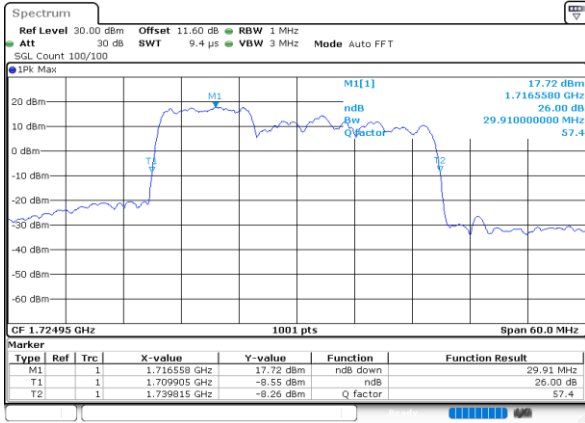

Mode	LTE Band 66C : 26dB BW(MHz)				
256QAM					
BW	5MHz+20MHz	10MHz+15MHz	10MHz+20MHz	15MHz+10MHz	15MHz+15MHz
Lowest CH	24.73	25.03	29.85	25.33	30.51
Middle CH	24.78	25.08	29.79	25.28	30.45
Highest CH	24.73	25.23	29.67	25.13	30.39
BW	15MHz+20MHz	20MHz+5MHz	20MHz+10MHz	20MHz+15MHz	20MHz+20MHz
Lowest CH	34.62	24.98	29.97	34.83	39.80
Middle CH	34.76	25.03	30.09	34.83	39.72
Highest CH	34.69	24.98	29.91	35.04	40.20

LTE Band 66C

QPSK

Lowest Channel / 5MHz+20MHz

Lowest Channel / 10MHz+15MHz

Middle Channel / 5MHz+20MHz

Middle Channel / 10MHz+15MHz

Highest Channel / 5MHz+20MHz

Highest Channel / 10MHz+15MHz

LTE Band 66C

QPSK

Lowest Channel / 10MHz+20MHz

Date: 9.OCT.2020 11:24:25

Lowest Channel / 15MHz+10MHz

Date: 9.OCT.2020 10:00:05

Middle Channel / 10MHz+20MHz

Date: 9.OCT.2020 11:44:26

Middle Channel / 15MHz+10MHz

Date: 9.OCT.2020 10:19:15

Highest Channel / 10MHz+20MHz

Date: 9.OCT.2020 12:00:37

Highest Channel / 15MHz+10MHz

Date: 9.OCT.2020 10:32:08

LTE Band 66C

QPSK