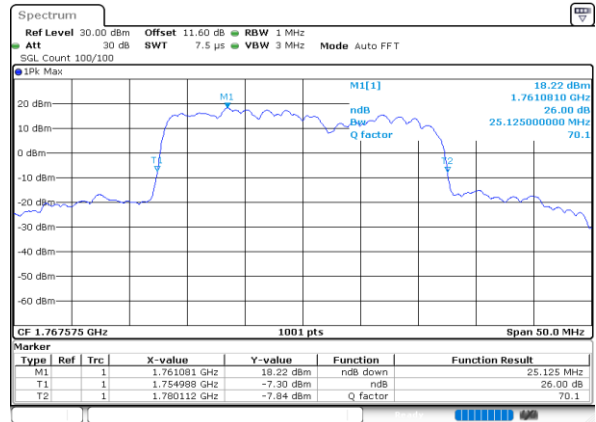

LTE Band 66C

QPSK

Lowest Channel / 10MHz+20MHz

Date: 9.OCT.2020 11:24:25

Lowest Channel / 15MHz+10MHz

Date: 9.OCT.2020 10:00:05

Middle Channel / 10MHz+20MHz

Date: 9.OCT.2020 11:44:26

Middle Channel / 15MHz+10MHz

Date: 9.OCT.2020 10:19:15

Highest Channel / 10MHz+20MHz

Date: 9.OCT.2020 12:00:37

Highest Channel / 15MHz+10MHz

Date: 9.OCT.2020 10:32:08

LTE Band 66C

QPSK

Lowest Channel / 15MHz+15MHz

Date: 9.OCT.2020 13:44:42

Lowest Channel / 15MHz+20MHz

Date: 9.OCT.2020 14:51:01

Middle Channel / 15MHz+15MHz

Date: 9.OCT.2020 14:03:53

Middle Channel / 15MHz+20MHz

Date: 9.OCT.2020 15:10:04

Highest Channel / 15MHz+15MHz

Date: 9.OCT.2020 14:18:31

Highest Channel / 15MHz+20MHz

Date: 9.OCT.2020 15:23:07

LTE Band 66C

QPSK

Lowest Channel / 20MHz+5MHz

Lowest Channel / 20MHz+10MHz