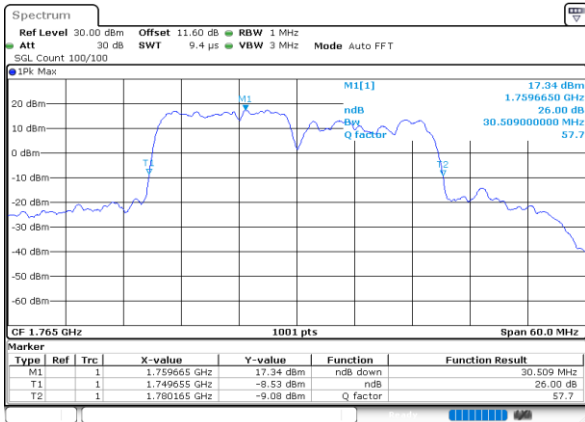

Middle Channel / 15MHz+10MHz

Date: 9.OCT.2020 10:19:15

Highest Channel / 10MHz+20MHz

Date: 9.OCT.2020 12:00:37

Highest Channel / 15MHz+10MHz

Date: 9.OCT.2020 10:32:08

LTE Band 66C

QPSK

Lowest Channel / 15MHz+15MHz

Date: 9.OCT.2020 13:44:42

Lowest Channel / 15MHz+20MHz

Date: 9.OCT.2020 14:51:01

Middle Channel / 15MHz+15MHz

Date: 9.OCT.2020 14:03:53

Middle Channel / 15MHz+20MHz

Date: 9.OCT.2020 15:10:04

Highest Channel / 15MHz+15MHz

Date: 9.OCT.2020 14:18:31

Highest Channel / 15MHz+20MHz

Date: 9.OCT.2020 15:23:07

LTE Band 66C

QPSK

Lowest Channel / 20MHz+5MHz

Lowest Channel / 20MHz+10MHz

Middle Channel / 20MHz+5MHz

Middle Channel / 20MHz+10MHz

Highest Channel / 20MHz+5MHz

Highest Channel / 20MHz+10MHz

LTE Band 66C

QPSK

Lowest Channel / 20MHz+15MHz

Date: 9.OCT.2020 15:43:25