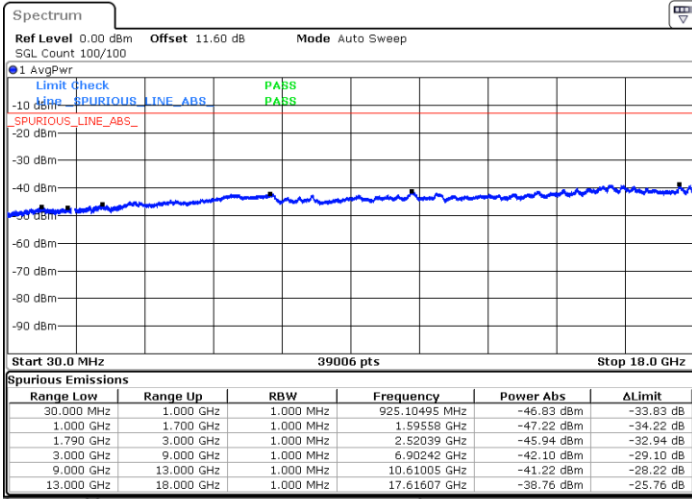

LTE Band 66B / 5MHz+15MHz

256QAM

Lowest Channel / 1RB0 and 1RB74

Lowest Channel / 1RB24 and 1RB0

Date: 8.OCT.2020 12:09:36

Date: 8.OCT.2020 12:03:36

Lowest Channel / FullIRB

N/A

Date: 8.OCT.2020 12:10:28

LTE Band 66B / 5MHz+15MHz

256QAM

Middle Channel / 1RB0 and 1RB74

Middle Channel / 1RB24 and 1RB0

Date: 8.OCT.2020 12:21:29

Date: 8.OCT.2020 12:27:30

Middle Channel / FullIRB

N/A

Date: 8.OCT.2020 12:20:38

LTE Band 66B / 5MHz+15MHz

256QAM

Highest Channel / 1RB0 and 1RB74

Highest Channel / 1RB24 and 1RB0

Date: 8.OCT.2020 12:49:06

Date: 8.OCT.2020 12:48:15

Highest Channel / FullIRB

N/A

Date: 8.OCT.2020 12:57:57

LTE Band 66B / 10MHz+5MHz

256QAM

Lowest Channel / 1RB0 and 1RB24

Lowest Channel / 1RB49 and 1RB0

Date: 8.OCT.2020 09:49:22