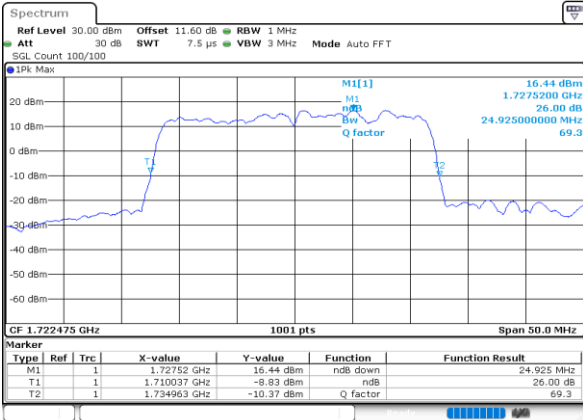

Lowest Channel / 15MHz+15MHz

Date: 9.OCT.2020 13:43:57

Lowest Channel / 15MHz+20MHz

Date: 9.OCT.2020 14:50:16

Middle Channel / 15MHz+15MHz

Date: 9.OCT.2020 14:03:08

Middle Channel / 15MHz+20MHz

Date: 9.OCT.2020 15:09:19

Highest Channel / 15MHz+15MHz

Date: 9.OCT.2020 14:19:15

Highest Channel / 15MHz+20MHz

Date: 9.OCT.2020 15:23:52

LTE Band 66C

64QAM

Lowest Channel / 20MHz+5MHz

Date: 9.OCT.2020 16:46:53

Lowest Channel / 20MHz+10MHz

Date: 9.OCT.2020 12:22:30

Middle Channel / 20MHz+5MHz

Date: 9.OCT.2020 17:31:28

Middle Channel / 20MHz+10MHz

Date: 9.OCT.2020 12:48:13

Highest Channel / 20MHz+5MHz

Date: 9.OCT.2020 17:09:17

Highest Channel / 20MHz+10MHz

Date: 9.OCT.2020 13:02:45

LTE Band 66C

64QAM

Lowest Channel / 20MHz+15MHz

Date: 9.OCT.2020 15:42:40

Lowest Channel / 20MHz+20MHz

Date: 9.OCT.2020 16:37:57