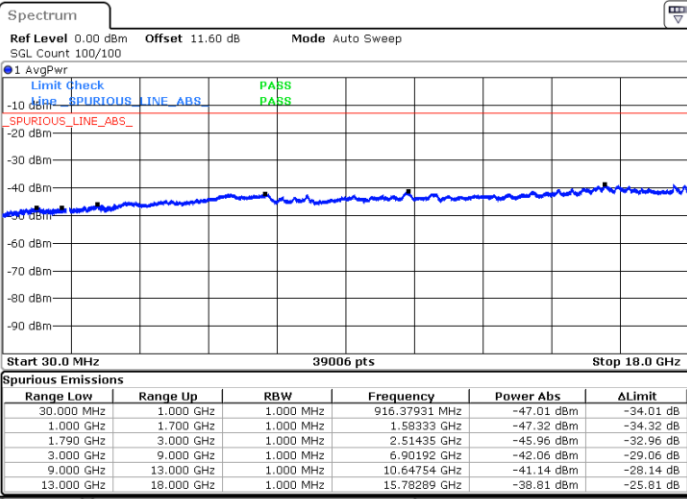

LTE Band 66B / 10MHz+10MHz

256QAM

Middle Channel / 1RB0 and 1RB49

Middle Channel / 1RB49 and 1RB0

Date: 8.OCT.2020 11:00:45

Date: 8.OCT.2020 11:06:46