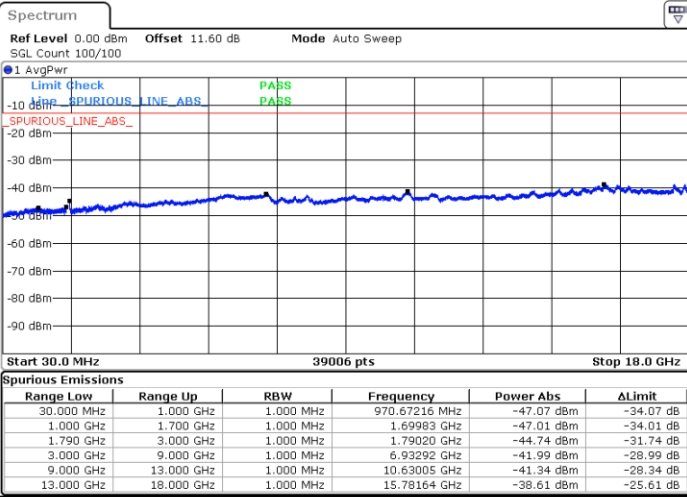

Lowest Channel / 1RB0 and 1RB49

Lowest Channel / 1RB49 and 1RB0

Date: 8.OCT.2020 10:45:45

Date: 8.OCT.2020 10:39:44

Lowest Channel / FullIRB

N/A

Date: 8.OCT.2020 10:46:36

LTE Band 66B / 10MHz+10MHz

256QAM

Middle Channel / 1RB0 and 1RB49

Middle Channel / 1RB49 and 1RB0

Date: 8.OCT.2020 11:00:45

Date: 8.OCT.2020 11:06:46

Middle Channel / FullIRB

N/A

Date: 8.OCT.2020 10:59:53

LTE Band 66B / 10MHz+10MHz

256QAM

Highest Channel / 1RB0 and 1RB49

Highest Channel / 1RB49 and 1RB0

Date: 8.OCT.2020 11:23:31

Date: 8.OCT.2020 11:22:40

Highest Channel / FullIRB

N/A

Date: 8.OCT.2020 11:29:32

LTE Band 66B / 15MHz+5MHz

256QAM

Lowest Channel / 1RB0 and 1RB24

Lowest Channel / 1RB74 and 1RB0

Date: 8.OCT.2020 13:15:00

Date: 8.OCT.2020 13:09:00

Lowest Channel / FullIRB