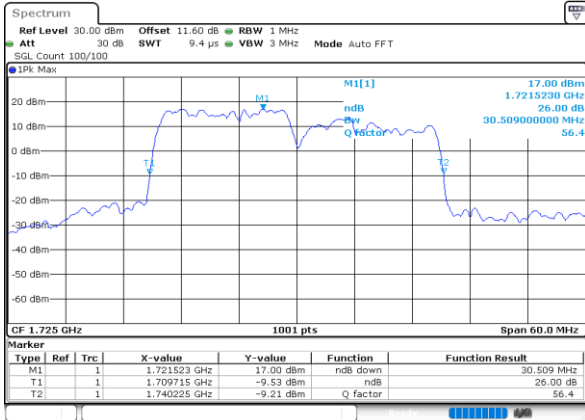

LTE Band 66C

64QAM

Lowest Channel / 10MHz+20MHz

Date: 9.OCT.2020 11:23:40

Lowest Channel / 15MHz+10MHz

Date: 9.OCT.2020 09:59:20

Middle Channel / 10MHz+20MHz

Date: 9.OCT.2020 11:43:41

Middle Channel / 15MHz+10MHz

Date: 9.OCT.2020 10:18:30

Highest Channel / 10MHz+20MHz

Date: 9.OCT.2020 12:01:22

Highest Channel / 15MHz+10MHz

Date: 9.OCT.2020 10:32:53

LTE Band 66C

64QAM

Lowest Channel / 15MHz+15MHz

Date: 9.OCT.2020 13:43:57

Lowest Channel / 15MHz+20MHz

Date: 9.OCT.2020 14:50:16

Middle Channel / 15MHz+15MHz

Date: 9.OCT.2020 14:03:08

Middle Channel / 15MHz+20MHz

Date: 9.OCT.2020 15:09:19

Highest Channel / 15MHz+15MHz

Date: 9.OCT.2020 14:19:15

Highest Channel / 15MHz+20MHz

Date: 9.OCT.2020 15:23:52

LTE Band 66C

64QAM

Lowest Channel / 20MHz+5MHz

Date: 9.OCT.2020 16:46:53