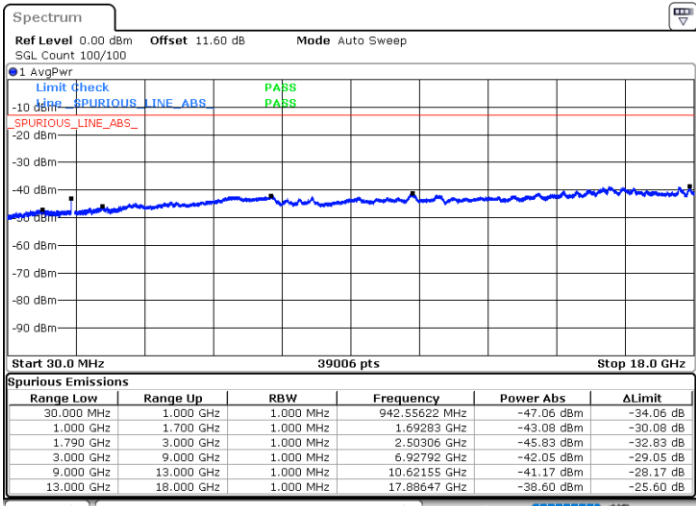

LTE Band 66B / 5MHz+15MHz

256QAM

Lowest Channel / 1RB0 and 1RB74

Lowest Channel / 1RB24 and 1RB0

Date: 8.OCT.2020 12:09:36

Date: 8.OCT.2020 12:03:36

Lowest Channel / FullIRB

N/A

Date: 8.OCT.2020 12:10:28

LTE Band 66B / 5MHz+15MHz

256QAM

Middle Channel / 1RB0 and 1RB74

Middle Channel / 1RB24 and 1RB0

Date: 8.OCT.2020 12:21:29

Date: 8.OCT.2020 12:27:30

Middle Channel / FullIRB

N/A

Date: 8.OCT.2020 12:20:38

LTE Band 66B / 5MHz+15MHz

256QAM

Highest Channel / 1RB0 and 1RB74

Highest Channel / 1RB24 and 1RB0

Date: 8.OCT.2020 12:49:06

Date: 8.OCT.2020 12:48:15