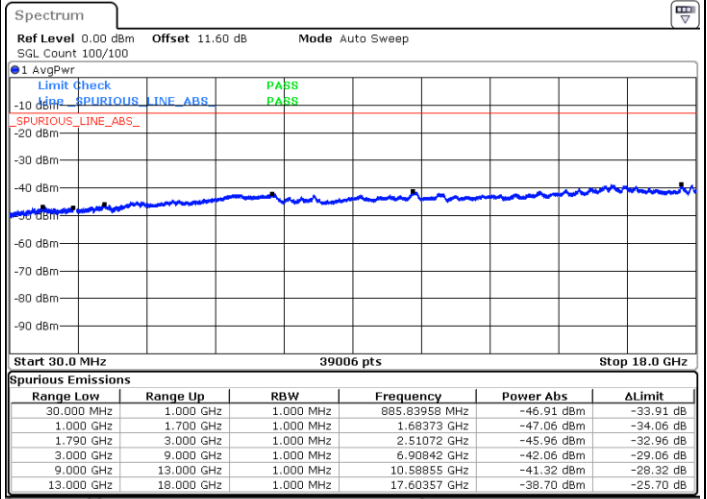

Lowest Channel / 1RB0 and 1RB49

Lowest Channel / 1RB49 and 1RB0

Date: 8.OCT.2020 10:45:45

Date: 8.OCT.2020 10:39:44

Lowest Channel / FullIRB

N/A

Date: 8.OCT.2020 10:46:36

LTE Band 66B / 10MHz+10MHz

LTE Band 66B / 10MHz+10MHz

256QAM

Highest Channel / 1RB0 and 1RB49

Highest Channel / 1RB49 and 1RB0

Date: 8.OCT.2020 11:23:31

Date: 8.OCT.2020 11:22:40

Highest Channel / FullIRB

N/A

Date: 8.OCT.2020 11:29:32

LTE Band 66B / 15MHz+5MHz

256QAM

Lowest Channel / 1RB0 and 1RB24

Lowest Channel / 1RB74 and 1RB0

Date: 8.OCT.2020 13:15:00

Date: 8.OCT.2020 13:09:00

Lowest Channel / FullIRB