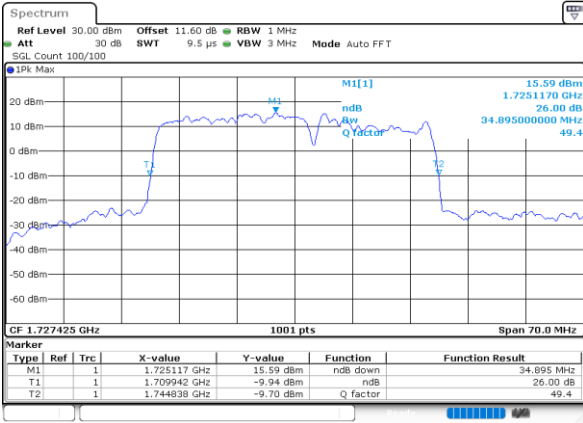

Lowest Channel / 20MHz+5MHz

Date: 9.OCT.2020 16:47:15

Lowest Channel / 20MHz+10MHz

Date: 9.OCT.2020 12:22:52

Middle Channel / 20MHz+5MHz

Date: 9.OCT.2020 17:31:50

Middle Channel / 20MHz+10MHz

Date: 9.OCT.2020 12:48:35

Highest Channel / 20MHz+5MHz

Date: 9.OCT.2020 17:08:55

Highest Channel / 20MHz+10MHz

Date: 9.OCT.2020 13:02:22

LTE Band 66C

16QAM

Lowest Channel / 20MHz+15MHz

Date: 9.OCT.2020 15:43:03

Lowest Channel / 20MHz+20MHz

Date: 9.OCT.2020 18:38:19

Middle Channel / 20MHz+15MHz

Date: 9.OCT.2020 16:03:39

Middle Channel / 20MHz+20MHz

Date: 9.OCT.2020 19:35:52

Highest Channel / 20MHz+15MHz

Date: 9.OCT.2020 16:20:26

Highest Channel / 20MHz+20MHz

Date: 9.OCT.2020 18:55:06

LTE Band 66C

64QAM

Lowest Channel / 5MHz+20MHz

Date: 9.OCT.2020 17:45:36

Lowest Channel / 10MHz+15MHz

Date: 8.OCT.2020 14:53:56