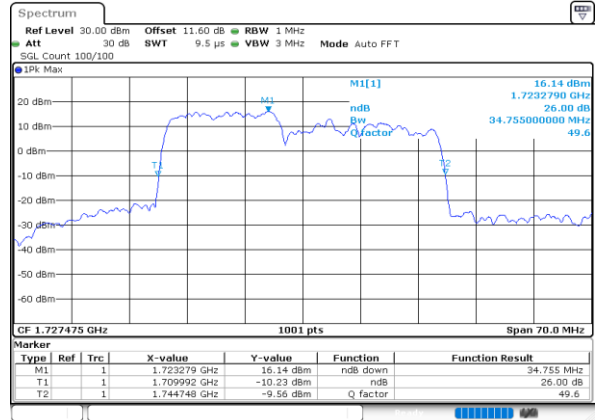

Highest Channel / 5MHz+20MHz

Highest Channel / 10MHz+15MHz

LTE Band 66C

16QAM

Lowest Channel / 10MHz+20MHz

Date: 9.OCT.2020 11:24:03

Lowest Channel / 15MHz+10MHz

Date: 9.OCT.2020 09:59:43

Middle Channel / 10MHz+20MHz

Date: 9.OCT.2020 11:44:03

Middle Channel / 15MHz+10MHz

Date: 9.OCT.2020 10:18:52

Highest Channel / 10MHz+20MHz

Date: 9.OCT.2020 12:00:59

Highest Channel / 15MHz+10MHz

Date: 9.OCT.2020 10:32:30

LTE Band 66C

16QAM

Lowest Channel / 15MHz+15MHz

Date: 9.OCT.2020 13:44:19

Lowest Channel / 15MHz+20MHz

Date: 9.OCT.2020 14:50:39

Middle Channel / 15MHz+15MHz

Date: 9.OCT.2020 14:03:30

Middle Channel / 15MHz+20MHz

Date: 9.OCT.2020 15:09:41

Highest Channel / 15MHz+15MHz

Date: 9.OCT.2020 14:18:53

Highest Channel / 15MHz+20MHz

Date: 9.OCT.2020 15:23:29

LTE Band 66C

16QAM