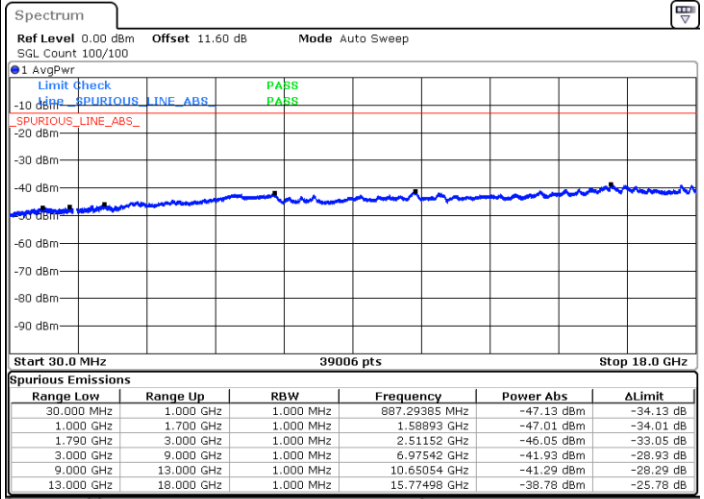

Highest Channel / FullIRB

N/A

Date: 8.OCT.2020 12:57:57

LTE Band 66B / 10MHz+5MHz

256QAM

Lowest Channel / 1RB0 and 1RB24

Lowest Channel / 1RB49 and 1RB0

Date: 8.OCT.2020 09:49:22

Date: 8.OCT.2020 09:43:22

Lowest Channel / FullIRB

N/A

Date: 8.OCT.2020 09:50:14

LTE Band 66B / 10MHz+5MHz

256QAM

Middle Channel / 1RB0 and 1RB24

Middle Channel / 1RB49 and 1RB0

Date: 8.OCT.2020 10:00:45

Date: 8.OCT.2020 10:06:45

Middle Channel / FullIRB

N/A

Date: 8.OCT.2020 09:59:53

LTE Band 66B / 10MHz+5MHz

256QAM

Highest Channel / 1RB0 and 1RB24

Highest Channel / 1RB49 and 1RB0

Date: 8.OCT.2020 10:20:07

Date: 8.OCT.2020 10:19:16

Highest Channel / FullIRB

N/A

Date: 8.OCT.2020 10:26:08

LTE Band 66B / 10MHz+10MHz

256QAM