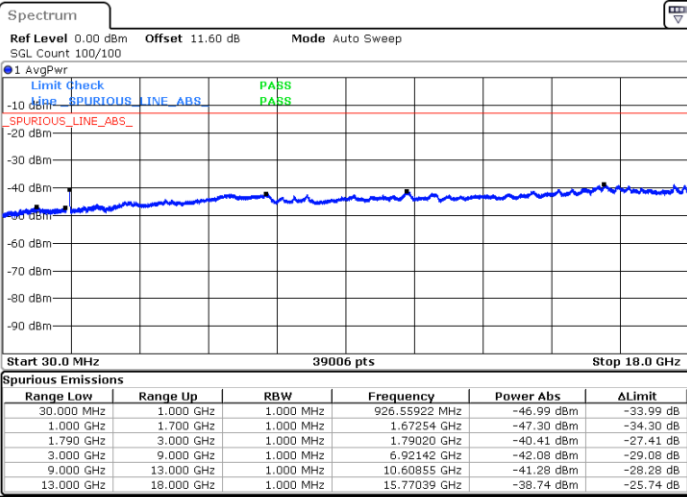

Date: 8.OCT.2020 10:00:45

Date: 8.OCT.2020 10:06:45

Middle Channel / FullIRB

N/A

Date: 8.OCT.2020 09:59:53

LTE Band 66B / 10MHz+5MHz

256QAM

Highest Channel / 1RB0 and 1RB24

Highest Channel / 1RB49 and 1RB0

Date: 8.OCT.2020 10:20:07

Date: 8.OCT.2020 10:19:16

Highest Channel / FullIRB

N/A

Date: 8.OCT.2020 10:26:08

LTE Band 66B / 10MHz+10MHz

256QAM

Lowest Channel / 1RB0 and 1RB49

Lowest Channel / 1RB49 and 1RB0

Date: 8.OCT.2020 10:45:45

Date: 8.OCT.2020 10:39:44

Lowest Channel / FullIRB

N/A

Date: 8.OCT.2020 10:46:36

LTE Band 66B / 10MHz+10MHz