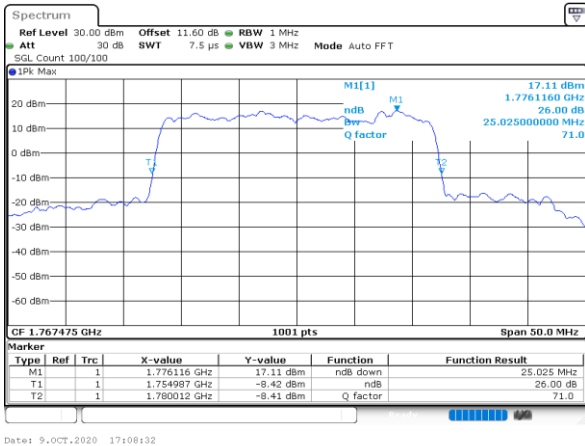

Highest Channel / 15MHz+15MHz

Date: 9.OCT.2020 14:18:31

Highest Channel / 15MHz+20MHz

Date: 9.OCT.2020 15:23:07

LTE Band 66C

QPSK

Lowest Channel / 20MHz+5MHz

Lowest Channel / 20MHz+10MHz

Middle Channel / 20MHz+5MHz

Middle Channel / 20MHz+10MHz

Highest Channel / 20MHz+5MHz

Highest Channel / 20MHz+10MHz

LTE Band 66C

QPSK

Lowest Channel / 20MHz+15MHz

Date: 9.OCT.2020 15:43:25