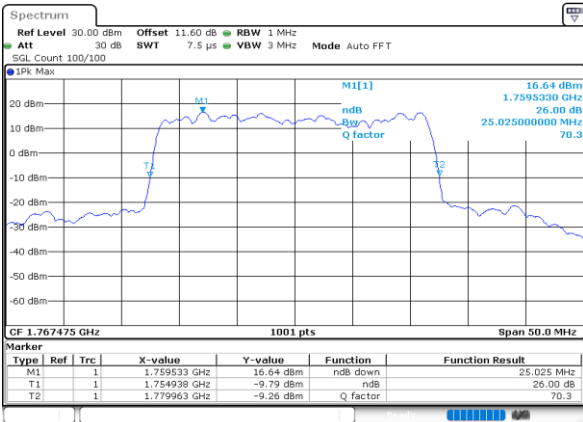

Highest Channel / 15MHz+15MHz

Date: 9.OCT.2020 14:19:15

Highest Channel / 15MHz+20MHz

Date: 9.OCT.2020 15:23:52

LTE Band 66C

64QAM

Lowest Channel / 20MHz+5MHz

Date: 9.OCT.2020 16:46:53

Lowest Channel / 20MHz+10MHz

Date: 9.OCT.2020 12:22:30

Middle Channel / 20MHz+5MHz

Date: 9.OCT.2020 17:31:28

Middle Channel / 20MHz+10MHz

Date: 9.OCT.2020 12:48:13

Highest Channel / 20MHz+5MHz

Date: 9.OCT.2020 17:09:17

Highest Channel / 20MHz+10MHz

Date: 9.OCT.2020 13:02:45

LTE Band 66C

64QAM

Lowest Channel / 20MHz+15MHz

Date: 9.OCT.2020 15:42:40

Lowest Channel / 20MHz+20MHz

Date: 9.OCT.2020 16:37:57