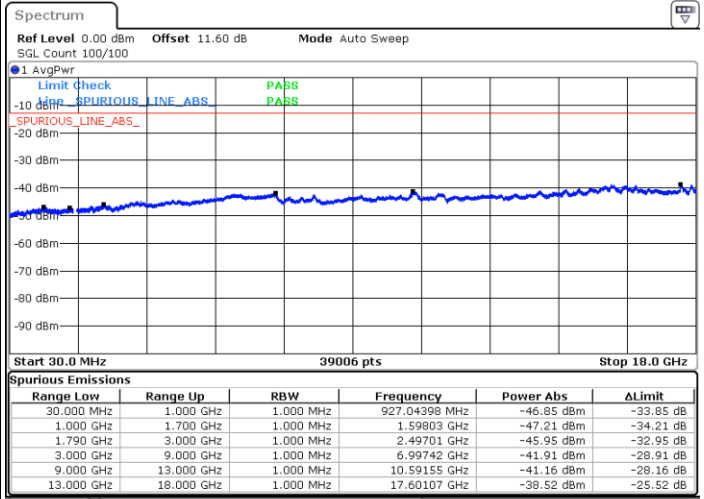

LTE Band 66B / 10MHz+10MHz

256QAM

Highest Channel / 1RB0 and 1RB49

Highest Channel / 1RB49 and 1RB0

Date: 8.OCT.2020 11:23:31

Date: 8.OCT.2020 11:22:40

Highest Channel / FullIRB

N/A

Date: 8.OCT.2020 11:29:32

LTE Band 66B / 15MHz+5MHz

256QAM

Lowest Channel / 1RB0 and 1RB24

Lowest Channel / 1RB74 and 1RB0

Date: 8.OCT.2020 13:15:00

Date: 8.OCT.2020 13:09:00

Lowest Channel / FullIRB

N/A

Date: 8.OCT.2020 13:15:52

LTE Band 66B / 15MHz+5MHz

256QAM

Middle Channel / 1RB0 and 1RB24

Middle Channel / 1RB74 and 1RB0

Date: 8.OCT.2020 14:22:28

Date: 8.OCT.2020 14:28:28

Middle Channel / FullIRB

N/A

Date: 8.OCT.2020 14:21:37

LTE Band 66B / 15MHz+5MHz

256QAM

Highest Channel / 1RB0 and 1RB24

Highest Channel / 1RB74 and 1RB0

Date: 8.OCT.2020 14:42:04