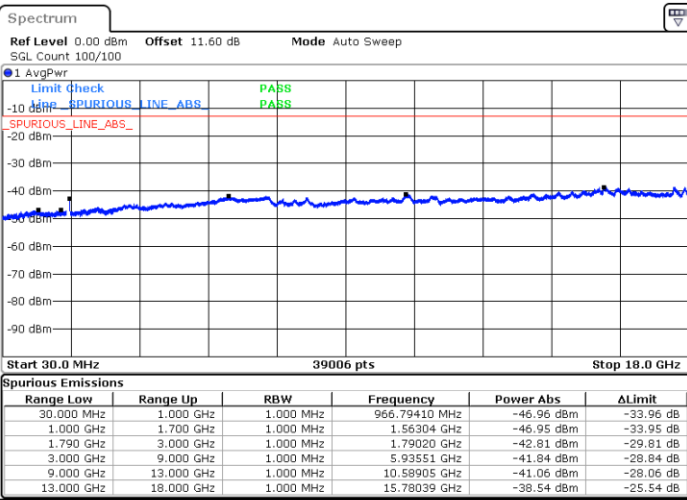

Date: 8.OCT.2020 11:29:32

LTE Band 66B / 15MHz+5MHz

256QAM

Lowest Channel / 1RB0 and 1RB24

Lowest Channel / 1RB74 and 1RB0

Date: 8.OCT.2020 13:15:00

Date: 8.OCT.2020 13:09:00

Lowest Channel / FullIRB

N/A

Date: 8.OCT.2020 13:15:52

LTE Band 66B / 15MHz+5MHz

256QAM

Middle Channel / 1RB0 and 1RB24

Middle Channel / 1RB74 and 1RB0

Date: 8.OCT.2020 14:22:28

Date: 8.OCT.2020 14:28:28

Middle Channel / FullIRB

N/A

Date: 8.OCT.2020 14:21:37

LTE Band 66B / 15MHz+5MHz

256QAM

Highest Channel / 1RB0 and 1RB24

Highest Channel / 1RB74 and 1RB0

Date: 8.OCT.2020 14:42:04

Date: 8.OCT.2020 14:41:13

Highest Channel / FullIRB

N/A

Date: 8.OCT.2020 14:48:05

LTE Band 66C

26dB Bandwidth

Mode	LTE Band 66C : 26dB BW(MHz)				
QPSK					
BW	5MHz+20MHz	10MHz+15MHz	10MHz+20MHz	15MHz+10MHz	15MHz+15MHz
Lowest CH	24.83	25.08	29.91	25.23	30.63
Middle CH	24.78	25.13	29.73	25.08	30.45
Highest CH	24.88	25.18	29.91	25.13	30.51
BW	15MHz+20MHz	20MHz+5MHz	20MHz+10MHz	20MHz+15MHz	20MHz+20MHz
Lowest CH	34.90	25.03	30.09	34.90	39.96
Middle CH	34.83	25.13	30.15	34.83	39.80
Highest CH	34.90	25.03	32.49	35.39	39.88