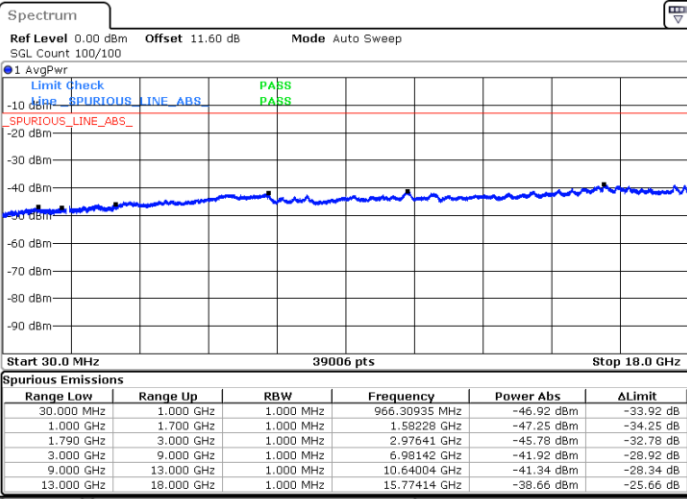

Highest Channel / FullIRB

N/A

Date: 8.OCT.2020 12:57:57

LTE Band 66B / 10MHz+5MHz

256QAM

Lowest Channel / 1RB0 and 1RB24

Lowest Channel / 1RB49 and 1RB0

Date: 8.OCT.2020 09:49:22

Date: 8.OCT.2020 09:43:22

Lowest Channel / FullIRB

N/A

Date: 8.OCT.2020 09:50:14

LTE Band 66B / 10MHz+5MHz

256QAM

Middle Channel / 1RB0 and 1RB24

Middle Channel / 1RB49 and 1RB0

Date: 8.OCT.2020 10:00:45

Date: 8.OCT.2020 10:06:45

Middle Channel / FullIRB

N/A

Date: 8.OCT.2020 09:59:53

LTE Band 66B / 10MHz+5MHz

256QAM

Highest Channel / 1RB0 and 1RB24

Highest Channel / 1RB49 and 1RB0

Date: 8.OCT.2020 10:20:07

Date: 8.OCT.2020 10:19:16

Highest Channel / FullIRB

N/A

Date: 8.OCT.2020 10:26:08

LTE Band 66B / 10MHz+10MHz

256QAM