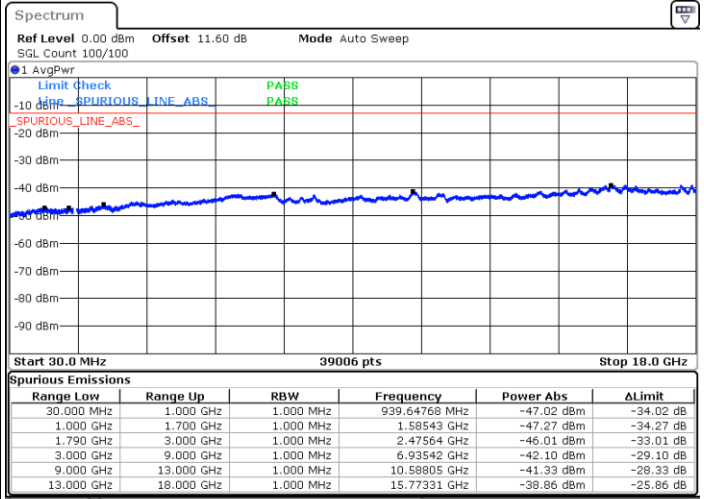

Date: 8.OCT.2020 09:43:22

Lowest Channel / FullIRB

N/A

Date: 8.OCT.2020 09:50:14

LTE Band 66B / 10MHz+5MHz

256QAM

Middle Channel / 1RB0 and 1RB24

Middle Channel / 1RB49 and 1RB0

Date: 8.OCT.2020 10:00:45

Date: 8.OCT.2020 10:06:45

Middle Channel / FullIRB

N/A

Date: 8.OCT.2020 09:59:53

LTE Band 66B / 10MHz+5MHz

256QAM

Highest Channel / 1RB0 and 1RB24

Highest Channel / 1RB49 and 1RB0

Date: 8.OCT.2020 10:20:07

Date: 8.OCT.2020 10:19:16

Highest Channel / FullIRB

N/A

Date: 8.OCT.2020 10:26:08

LTE Band 66B / 10MHz+10MHz

256QAM

Lowest Channel / 1RB0 and 1RB49

Lowest Channel / 1RB49 and 1RB0

Date: 8.OCT.2020 10:45:45

Date: 8.OCT.2020 10:39:44

Lowest Channel / FullIRB

N/A

Date: 8.OCT.2020 10:46:36

LTE Band 66B / 10MHz+10MHz