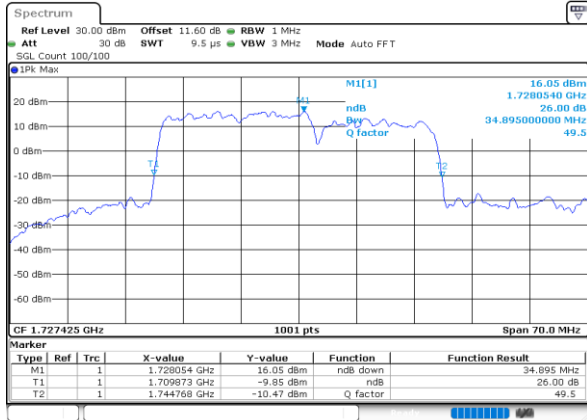

Highest Channel / 15MHz+15MHz

Date: 9.OCT.2020 14:18:31

Highest Channel / 15MHz+20MHz

Date: 9.OCT.2020 15:23:07

LTE Band 66C

QPSK

Lowest Channel / 20MHz+5MHz

Lowest Channel / 20MHz+10MHz

Middle Channel / 20MHz+5MHz

Middle Channel / 20MHz+10MHz

Highest Channel / 20MHz+5MHz

Highest Channel / 20MHz+10MHz

LTE Band 66C

QPSK

Lowest Channel / 20MHz+15MHz

Date: 9.OCT.2020 15:43:25

Lowest Channel / 20MHz+20MHz

Date: 9.OCT.2020 16:38:42

Middle Channel / 20MHz+15MHz

Date: 9.OCT.2020 16:04:01

Middle Channel / 20MHz+20MHz

Date: 9.OCT.2020 19:36:15

Highest Channel / 20MHz+15MHz

Date: 9.OCT.2020 16:20:03

Highest Channel / 20MHz+20MHz

Date: 9.OCT.2020 16:56:44

LTE Band 66C

16QAM

Lowest Channel / 5MHz+20MHz

Lowest Channel / 10MHz+15MHz

Middle Channel / 5MHz+20MHz

Middle Channel / 10MHz+15MHz