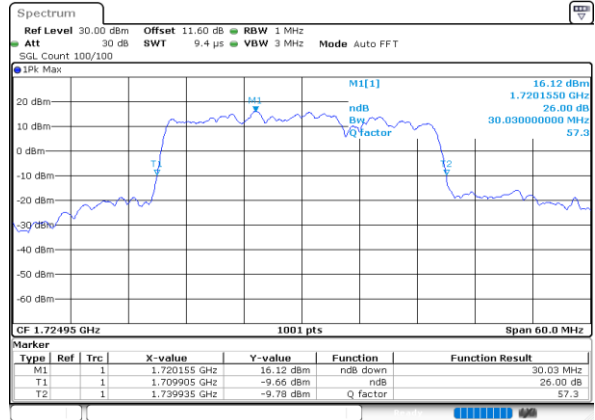

Lowest Channel / 15MHz+15MHz

Date: 9.OCT.2020 13:43:57

Lowest Channel / 15MHz+20MHz

Date: 9.OCT.2020 14:50:16

Middle Channel / 15MHz+15MHz

Date: 9.OCT.2020 14:03:08

Middle Channel / 15MHz+20MHz

Date: 9.OCT.2020 15:09:19

Highest Channel / 15MHz+15MHz

Date: 9.OCT.2020 14:19:15

Highest Channel / 15MHz+20MHz

Date: 9.OCT.2020 15:23:52

LTE Band 66C

64QAM

Lowest Channel / 20MHz+5MHz

Date: 9.OCT.2020 16:46:53

Lowest Channel / 20MHz+10MHz

Date: 9.OCT.2020 12:22:30

Middle Channel / 20MHz+5MHz

Date: 9.OCT.2020 17:31:28

Middle Channel / 20MHz+10MHz

Date: 9.OCT.2020 12:48:13

Highest Channel / 20MHz+5MHz

Date: 9.OCT.2020 17:09:17

Highest Channel / 20MHz+10MHz

Date: 9.OCT.2020 13:02:45

LTE Band 66C

64QAM

Lowest Channel / 20MHz+15MHz

Date: 9.OCT.2020 15:42:40

Lowest Channel / 20MHz+20MHz

Date: 9.OCT.2020 16:37:57