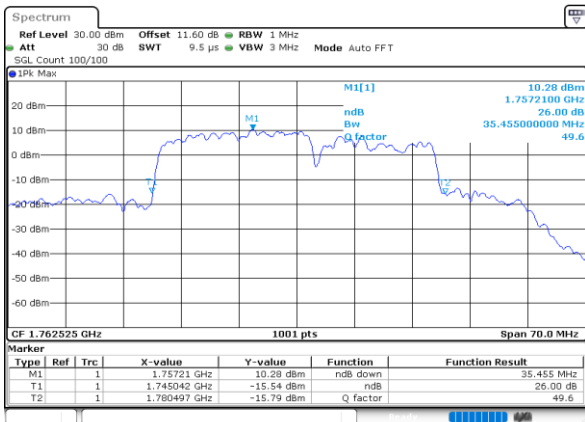

Highest Channel / 20MHz+10MHz

Date: 9.OCT.2020 13:02:45

LTE Band 66C

64QAM

Lowest Channel / 20MHz+15MHz

Date: 9.OCT.2020 15:42:40

Lowest Channel / 20MHz+20MHz

Date: 9.OCT.2020 16:37:57

Middle Channel / 20MHz+15MHz

Date: 9.OCT.2020 16:03:16

Middle Channel / 20MHz+20MHz

Date: 9.OCT.2020 19:35:30

Highest Channel / 20MHz+15MHz

Date: 9.OCT.2020 16:20:48

Highest Channel / 20MHz+20MHz

Date: 9.OCT.2020 16:59:29