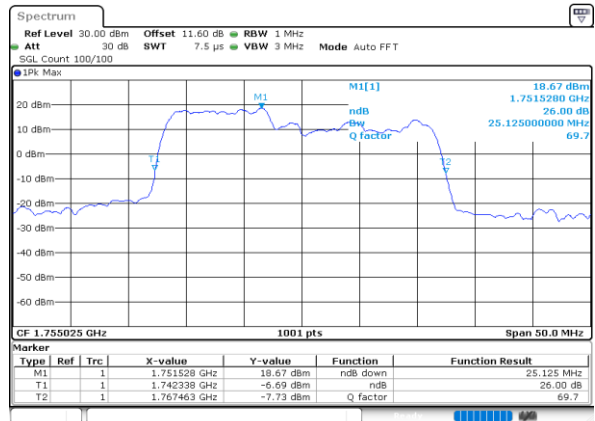

Mode	LTE Band 66C : 26dB BW(MHz)				
256QAM					
BW	5MHz+20MHz	10MHz+15MHz	10MHz+20MHz	15MHz+10MHz	15MHz+15MHz
Lowest CH	24.73	25.03	29.85	25.33	30.51
Middle CH	24.78	25.08	29.79	25.28	30.45
Highest CH	24.73	25.23	29.67	25.13	30.39
BW	15MHz+20MHz	20MHz+5MHz	20MHz+10MHz	20MHz+15MHz	20MHz+20MHz
Lowest CH	34.62	24.98	29.97	34.83	39.80
Middle CH	34.76	25.03	30.09	34.83	39.72
Highest CH	34.69	24.98	29.91	35.04	40.20

LTE Band 66C

QPSK

Lowest Channel / 5MHz+20MHz

Lowest Channel / 10MHz+15MHz

Middle Channel / 5MHz+20MHz

Middle Channel / 10MHz+15MHz

Highest Channel / 5MHz+20MHz

Highest Channel / 10MHz+15MHz

LTE Band 66C

QPSK

Lowest Channel / 10MHz+20MHz

Date: 9.OCT.2020 11:24:25

Lowest Channel / 15MHz+10MHz

Date: 9.OCT.2020 10:00:05

Middle Channel / 10MHz+20MHz

Date: 9.OCT.2020 11:44:26

Middle Channel / 15MHz+10MHz

Date: 9.OCT.2020 10:19:15

Highest Channel / 10MHz+20MHz

Date: 9.OCT.2020 12:00:37

Highest Channel / 15MHz+10MHz

Date: 9.OCT.2020 10:32:08

LTE Band 66C

QPSK