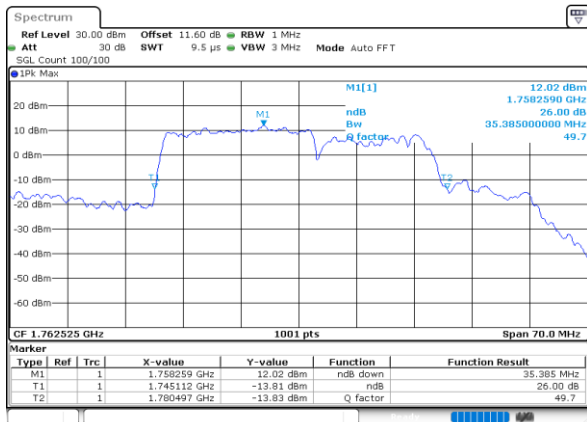

Middle Channel / 20MHz+5MHz

Middle Channel / 20MHz+10MHz

Highest Channel / 20MHz+5MHz

Highest Channel / 20MHz+10MHz

LTE Band 66C

QPSK

Lowest Channel / 20MHz+15MHz

Date: 9.OCT.2020 15:43:25

Lowest Channel / 20MHz+20MHz

Date: 9.OCT.2020 16:38:42

Middle Channel / 20MHz+15MHz

Date: 9.OCT.2020 16:04:01

Middle Channel / 20MHz+20MHz

Date: 9.OCT.2020 19:36:15

Highest Channel / 20MHz+15MHz

Date: 9.OCT.2020 16:20:03

Highest Channel / 20MHz+20MHz

Date: 9.OCT.2020 16:56:44

LTE Band 66C

16QAM

Lowest Channel / 5MHz+20MHz

Lowest Channel / 10MHz+15MHz

Middle Channel / 5MHz+20MHz

Middle Channel / 10MHz+15MHz

Highest Channel / 5MHz+20MHz

Highest Channel / 10MHz+15MHz

LTE Band 66C

16QAM

Lowest Channel / 10MHz+20MHz

Date: 9.OCT.2020 11:24:03

Lowest Channel / 15MHz+10MHz

Date: 9.OCT.2020 09:59:43