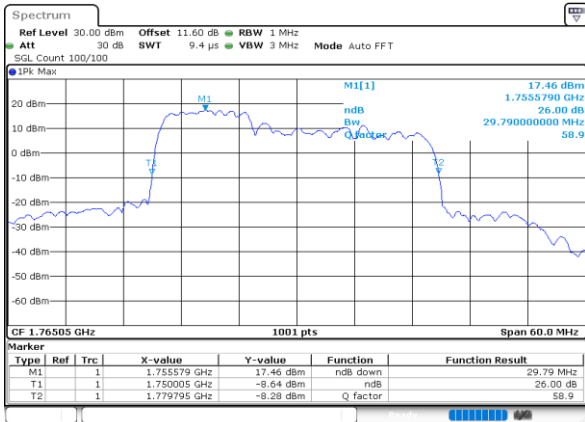

Highest Channel / 20MHz+20MHz

Date: 9.OCT.2020 18:55:06

LTE Band 66C

64QAM

Lowest Channel / 5MHz+20MHz

Date: 9.OCT.2020 17:45:36

Lowest Channel / 10MHz+15MHz

Date: 8.OCT.2020 14:53:56

LTE Band 66C

64QAM

Lowest Channel / 10MHz+20MHz

Date: 9.OCT.2020 11:23:40

Lowest Channel / 15MHz+10MHz

Date: 9.OCT.2020 09:59:20

Middle Channel / 10MHz+20MHz

Date: 9.OCT.2020 11:43:41

Middle Channel / 15MHz+10MHz

Date: 9.OCT.2020 10:18:30

Highest Channel / 10MHz+20MHz

Date: 9.OCT.2020 12:01:22

Highest Channel / 15MHz+10MHz

Date: 9.OCT.2020 10:32:53

LTE Band 66C

64QAM