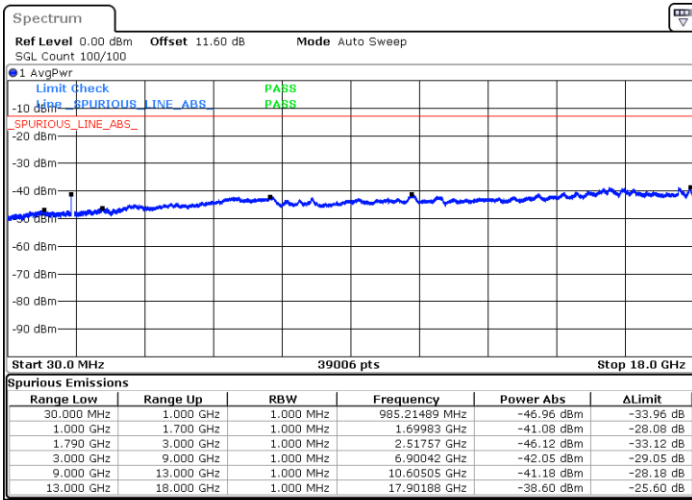

N/A

Date: 8.OCT.2020 12:20:38

LTE Band 66B / 5MHz+15MHz

256QAM

Highest Channel / 1RB0 and 1RB74

Highest Channel / 1RB24 and 1RB0

Date: 8.OCT.2020 12:49:06

Date: 8.OCT.2020 12:48:15

Highest Channel / FullIRB

N/A

Date: 8.OCT.2020 12:57:57

LTE Band 66B / 10MHz+5MHz

256QAM

Lowest Channel / 1RB0 and 1RB24

Lowest Channel / 1RB49 and 1RB0

Date: 8.OCT.2020 09:49:22

Date: 8.OCT.2020 09:43:22

Lowest Channel / FullIRB

N/A

Date: 8.OCT.2020 09:50:14

LTE Band 66B / 10MHz+5MHz

256QAM

Middle Channel / 1RB0 and 1RB24

Middle Channel / 1RB49 and 1RB0

Date: 8.OCT.2020 10:00:45

Date: 8.OCT.2020 10:06:45

Middle Channel / FullIRB

N/A

Date: 8.OCT.2020 09:59:53

LTE Band 66B / 10MHz+5MHz

256QAM

Highest Channel / 1RB0 and 1RB24