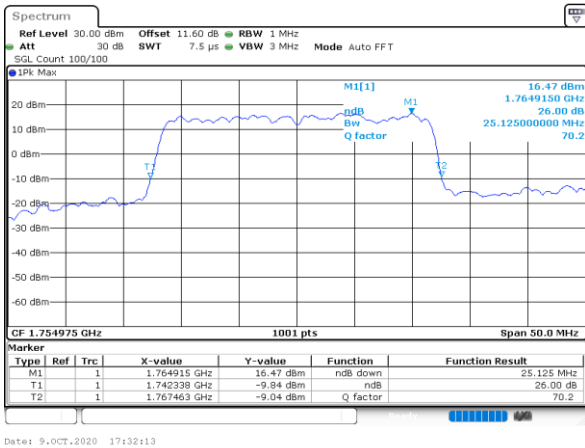

Lowest Channel / 15MHz+15MHz

Date: 9.OCT.2020 13:44:42

Lowest Channel / 15MHz+20MHz

Date: 9.OCT.2020 14:51:01

Middle Channel / 15MHz+15MHz

Date: 9.OCT.2020 14:03:53

Middle Channel / 15MHz+20MHz

Date: 9.OCT.2020 15:10:04

Highest Channel / 15MHz+15MHz

Date: 9.OCT.2020 14:18:31

Highest Channel / 15MHz+20MHz

Date: 9.OCT.2020 15:23:07

LTE Band 66C

QPSK

Lowest Channel / 20MHz+5MHz

Lowest Channel / 20MHz+10MHz

Middle Channel / 20MHz+5MHz

Middle Channel / 20MHz+10MHz

Highest Channel / 20MHz+5MHz

Highest Channel / 20MHz+10MHz

LTE Band 66C

QPSK

Lowest Channel / 20MHz+15MHz

Date: 9.OCT.2020 15:43:25