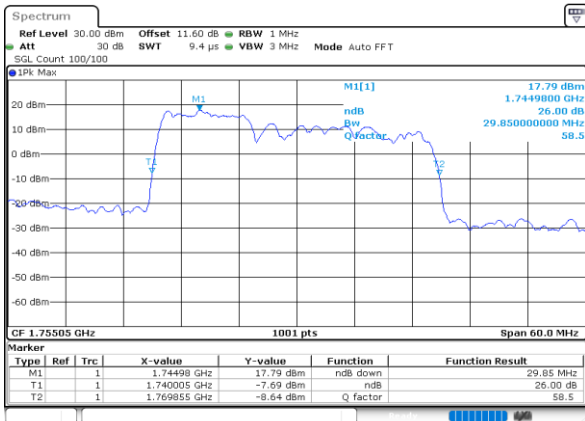

Highest Channel / 20MHz+20MHz

Date: 9.OCT.2020 16:56:44

LTE Band 66C

16QAM

Lowest Channel / 5MHz+20MHz

Lowest Channel / 10MHz+15MHz

Middle Channel / 5MHz+20MHz

Middle Channel / 10MHz+15MHz

Highest Channel / 5MHz+20MHz

Highest Channel / 10MHz+15MHz

LTE Band 66C

16QAM

Lowest Channel / 10MHz+20MHz

Date: 9.OCT.2020 11:24:03

Lowest Channel / 15MHz+10MHz

Date: 9.OCT.2020 09:59:43

Middle Channel / 10MHz+20MHz

Date: 9.OCT.2020 11:44:03

Middle Channel / 15MHz+10MHz

Date: 9.OCT.2020 10:18:52

Highest Channel / 10MHz+20MHz

Date: 9.OCT.2020 12:00:59

Highest Channel / 15MHz+10MHz

Date: 9.OCT.2020 10:32:30

LTE Band 66C

16QAM

Lowest Channel / 15MHz+15MHz

Date: 9.OCT.2020 13:44:19

Lowest Channel / 15MHz+20MHz

Date: 9.OCT.2020 14:50:39

Middle Channel / 15MHz+15MHz

Date: 9.OCT.2020 14:03:30