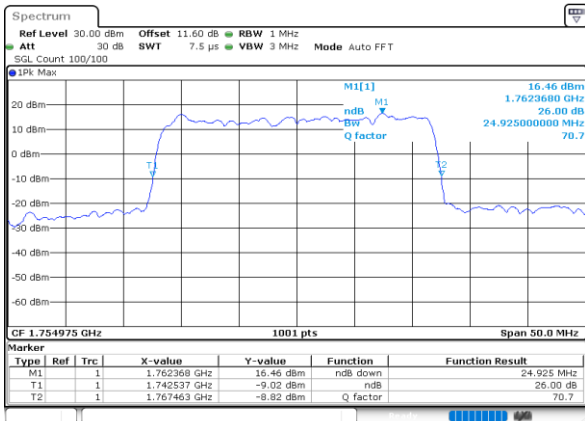

Middle Channel / 15MHz+20MHz

Date: 9.OCT.2020 15:09:41

Highest Channel / 15MHz+15MHz

Date: 9.OCT.2020 14:18:53

Highest Channel / 15MHz+20MHz

Date: 9.OCT.2020 15:23:29

LTE Band 66C

16QAM

Lowest Channel / 20MHz+5MHz

Date: 9.OCT.2020 16:47:15

Lowest Channel / 20MHz+10MHz

Date: 9.OCT.2020 12:22:52

Middle Channel / 20MHz+5MHz

Date: 9.OCT.2020 17:31:50

Middle Channel / 20MHz+10MHz

Date: 9.OCT.2020 12:48:35

Highest Channel / 20MHz+5MHz

Date: 9.OCT.2020 17:08:55

Highest Channel / 20MHz+10MHz

Date: 9.OCT.2020 13:02:22

LTE Band 66C

16QAM

Lowest Channel / 20MHz+15MHz

Date: 9.OCT.2020 15:43:03