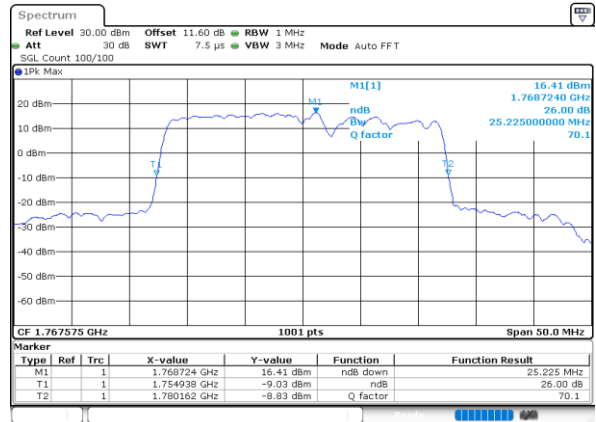

Highest Channel / 5MHz+20MHz

Highest Channel / 10MHz+15MHz

LTE Band 66C

16QAM

Lowest Channel / 10MHz+20MHz

Date: 9.OCT.2020 11:24:03

Lowest Channel / 15MHz+10MHz

Date: 9.OCT.2020 09:59:43

Middle Channel / 10MHz+20MHz

Date: 9.OCT.2020 11:44:03

Middle Channel / 15MHz+10MHz

Date: 9.OCT.2020 10:18:52

Highest Channel / 10MHz+20MHz

Date: 9.OCT.2020 12:00:59

Highest Channel / 15MHz+10MHz

Date: 9.OCT.2020 10:32:30

LTE Band 66C

16QAM

Lowest Channel / 15MHz+15MHz

Date: 9.OCT.2020 13:44:19

Lowest Channel / 15MHz+20MHz

Date: 9.OCT.2020 14:50:39

Middle Channel / 15MHz+15MHz

Date: 9.OCT.2020 14:03:30

Middle Channel / 15MHz+20MHz

Date: 9.OCT.2020 15:09:41

Highest Channel / 15MHz+15MHz

Date: 9.OCT.2020 14:18:53

Highest Channel / 15MHz+20MHz

Date: 9.OCT.2020 15:23:29

LTE Band 66C

16QAM