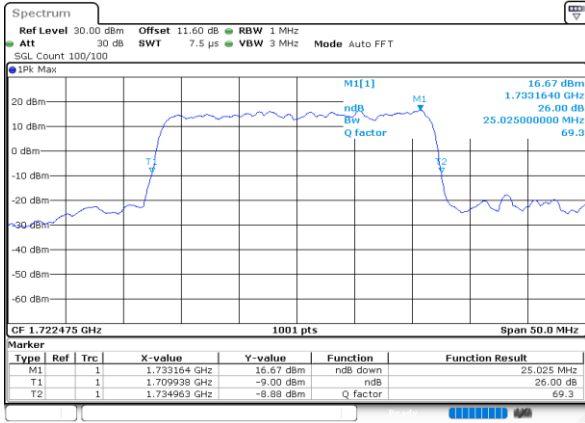

Highest Channel / 15MHz+15MHz

Date: 9.OCT.2020 14:18:31

Highest Channel / 15MHz+20MHz

Date: 9.OCT.2020 15:23:07

LTE Band 66C

QPSK

Lowest Channel / 20MHz+5MHz

Lowest Channel / 20MHz+10MHz

Middle Channel / 20MHz+5MHz

Middle Channel / 20MHz+10MHz

Highest Channel / 20MHz+5MHz

Highest Channel / 20MHz+10MHz

LTE Band 66C

QPSK

Lowest Channel / 20MHz+15MHz

Date: 9.OCT.2020 15:43:25