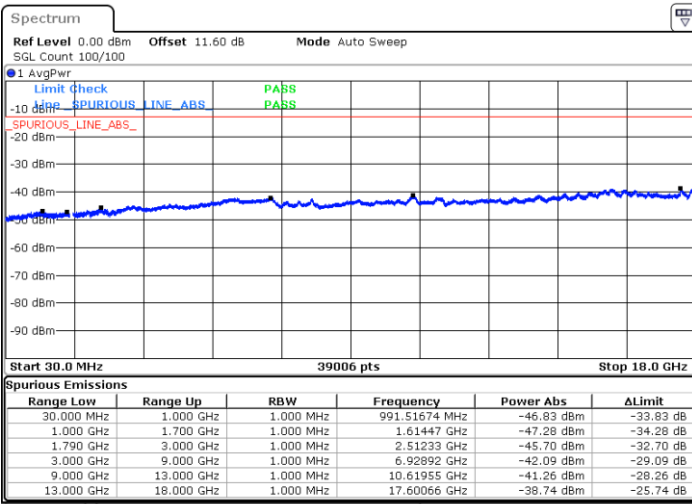

Date: 8.OCT.2020 10:40:36

Lowest Channel / FullIRB

N/A

Date: 8.OCT.2020 10:47:28

LTE Band 66B / 10MHz+10MHz

64QAM

Middle Channel / 1RB0 and 1RB49

Middle Channel / 1RB49 and 1RB0

Date: 8.OCT.2020 11:01:37

Date: 8.OCT.2020 11:05:54

Middle Channel / FullIRB

N/A

Date: 8.OCT.2020 10:59:02

LTE Band 66B / 10MHz+10MHz

64QAM

Highest Channel / 1RB0 and 1RB49

Highest Channel / 1RB49 and 1RB0

Date: 8.OCT.2020 11:24:23

Date: 8.OCT.2020 11:21:49

Highest Channel / FullIRB

N/A

Date: 8.OCT.2020 11:28:41

LTE Band 66B / 15MHz+5MHz

64QAM

Lowest Channel / 1RB0 and 1RB24

Lowest Channel / 1RB74 and 1RB0

Date: 8.OCT.2020 13:14:09

Date: 8.OCT.2020 13:09:51

Lowest Channel / FullIRB

N/A

Date: 8.OCT.2020 13:16:43

LTE Band 66B / 15MHz+5MHz