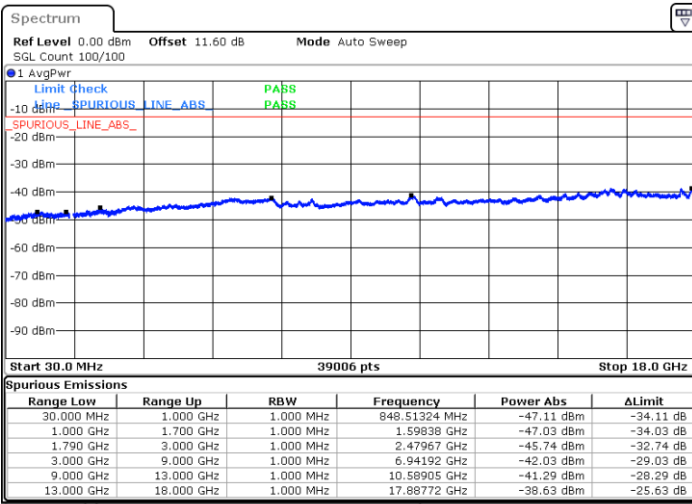

Highest Channel / 1RB49 and 1RB0

Date: 8.OCT.2020 11:24:23

Date: 8.OCT.2020 11:21:49

Highest Channel / FullIRB

N/A

Date: 8.OCT.2020 11:28:41

LTE Band 66B / 15MHz+5MHz

64QAM

Lowest Channel / 1RB0 and 1RB24

Lowest Channel / 1RB74 and 1RB0

Date: 8.OCT.2020 13:14:09

Date: 8.OCT.2020 13:09:51

Lowest Channel / FullIRB

N/A

Date: 8.OCT.2020 13:16:43

LTE Band 66B / 15MHz+5MHz

64QAM

Middle Channel / 1RB0 and 1RB24

Middle Channel / 1RB74 and 1RB0

Date: 8.OCT.2020 14:23:20

Date: 8.OCT.2020 14:27:37

Middle Channel / FullIRB

N/A

Date: 8.OCT.2020 14:20:45

LTE Band 66B / 15MHz+5MHz

64QAM

Highest Channel / 1RB0 and 1RB24

Highest Channel / 1RB74 and 1RB0

Date: 8.OCT.2020 14:42:56

Date: 8.OCT.2020 14:40:22

Highest Channel / FullIRB

N/A