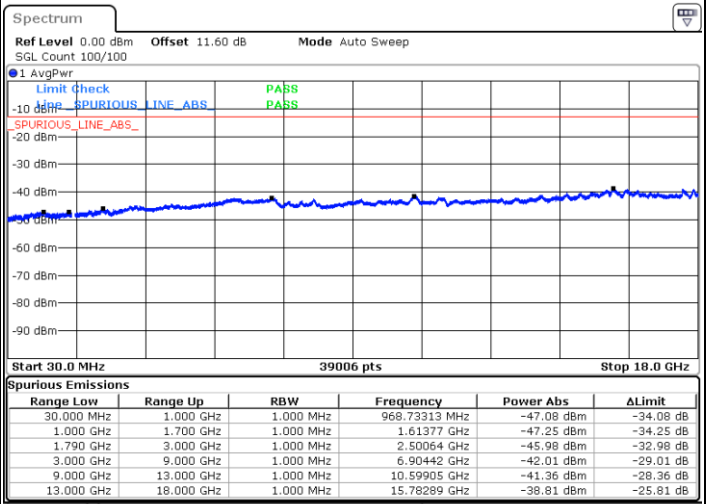

N/A

Date: 8.OCT.2020 10:48:19

LTE Band 66B / 10MHz+10MHz

16QAM

Middle Channel / 1RB0 and 1RB49

Middle Channel / 1RB49 and 1RB0

Date: 8.OCT.2020 11:02:28

Date: 8.OCT.2020 11:05:02

Middle Channel / FullIRB

N/A

Date: 8.OCT.2020 10:58:10

LTE Band 66B / 10MHz+10MHz

16QAM

Highest Channel / 1RB0 and 1RB49

Highest Channel / 1RB49 and 1RB0

Date: 8.OCT.2020 11:25:15

Date: 8.OCT.2020 11:20:57

Highest Channel / FullIRB

N/A

Date: 8.OCT.2020 11:27:49

LTE Band 66B / 15MHz+5MHz

16QAM

Lowest Channel / 1RB0 and 1RB24

Lowest Channel / 1RB74 and 1RB0

Date: 8.OCT.2020 13:13:17

Date: 8.OCT.2020 13:10:43

Lowest Channel / FullIRB

N/A

Date: 8.OCT.2020 13:17:35

LTE Band 66B / 15MHz+5MHz

16QAM

Middle Channel / 1RB24 and 1RB49