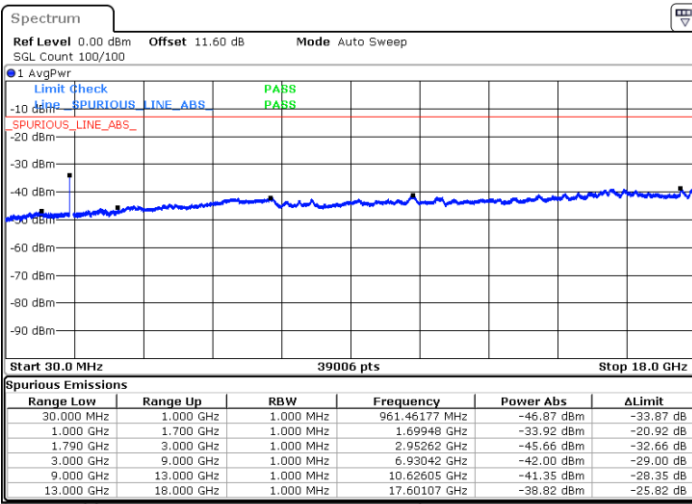

Date: 7.OCT.2020 18:09:53

Date: 7.OCT.2020 18:07:19

Highest Channel / FullIRB

N/A

Date: 7.OCT.2020 18:14:11

LTE Band 66B / 5MHz+15MHz

64QAM

Lowest Channel / 1RB0 and 1RB74

Lowest Channel / 1RB24 and 1RB0

Date: 8.OCT.2020 12:08:45

Date: 8.OCT.2020 12:04:28

Lowest Channel / FullIRB

N/A

Date: 8.OCT.2020 12:11:20

LTE Band 66B / 5MHz+15MHz

64QAM

Middle Channel / 1RB0 and 1RB74

Middle Channel / 1RB24 and 1RB0

Date: 8.OCT.2020 12:22:21

Date: 8.OCT.2020 12:26:38

Middle Channel / FullIRB

N/A

Date: 8.OCT.2020 12:19:46

LTE Band 66B / 5MHz+15MHz