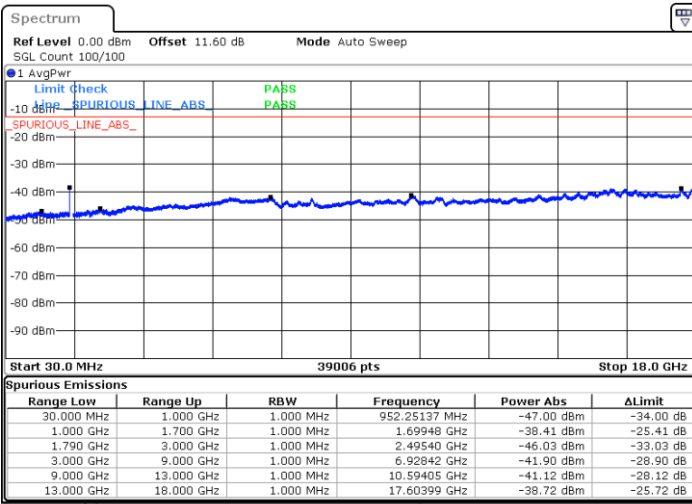

Date: 7.OCT.2020 17:08:12

LTE Band 66B / 5MHz+5MHz

64QAM

Highest Channel / 1RB0 and 1RB24

Highest Channel / 1RB24 and 1RB0

Date: 7.OCT.2020 17:31:08

Date: 7.OCT.2020 17:28:34

Highest Channel / FullIRB

N/A

Date: 7.OCT.2020 17:35:26

LTE Band 66B / 5MHz+10MHz

64QAM

Lowest Channel / 1RB0 and 1RB49

Lowest Channel / 1RB24 and 1RB0

Date: 7.OCT.2020 17:51:32

Date: 7.OCT.2020 17:47:14

Lowest Channel / FullIRB

N/A

Date: 7.OCT.2020 17:54:06

LTE Band 66B / 5MHz+10MHz

64QAM

Middle Channel / 1RB0 and 1RB49

Middle Channel / 1RB24 and 1RB0

Date: 7.OCT.2020 18:24:43

Date: 7.OCT.2020 18:29:00

Middle Channel / FullIRB

N/A

Date: 7.OCT.2020 18:22:08

LTE Band 66B / 5MHz+10MHz

64QAM

Highest Channel / 1RB0 and 1RB49

Highest Channel / 1RB24 and 1RB0