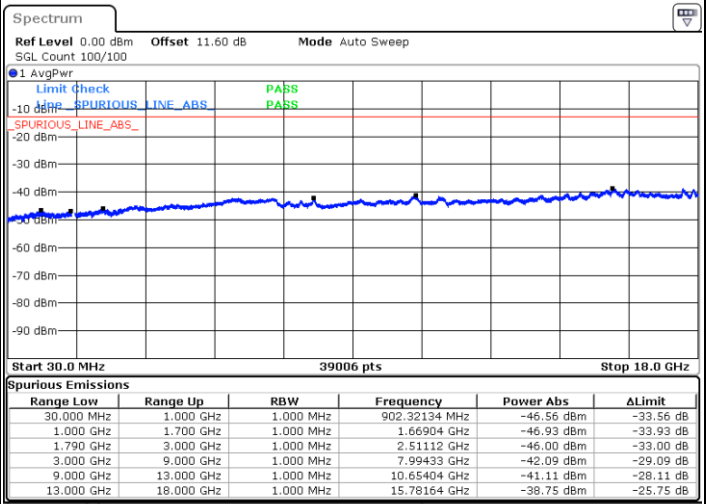

Highest Channel / FullIRB

N/A

Date: 8.OCT.2020 10:25:16

LTE Band 66B / 10MHz+10MHz

64QAM

Lowest Channel / 1RB0 and 1RB49

Lowest Channel / 1RB49 and 1RB0

Date: 8.OCT.2020 10:44:53

Date: 8.OCT.2020 10:40:36

Lowest Channel / FullIRB

N/A

Date: 8.OCT.2020 10:47:28

LTE Band 66B / 10MHz+10MHz

64QAM

Middle Channel / 1RB0 and 1RB49

Middle Channel / 1RB49 and 1RB0

Date: 8.OCT.2020 11:01:37

Date: 8.OCT.2020 11:05:54

Middle Channel / FullIRB

N/A

Date: 8.OCT.2020 10:59:02

LTE Band 66B / 10MHz+10MHz

64QAM

Highest Channel / 1RB0 and 1RB49

Highest Channel / 1RB49 and 1RB0

Date: 8.OCT.2020 11:24:23

Date: 8.OCT.2020 11:21:49

Highest Channel / FullIRB

N/A

Date: 8.OCT.2020 11:28:41

LTE Band 66B / 15MHz+5MHz

64QAM