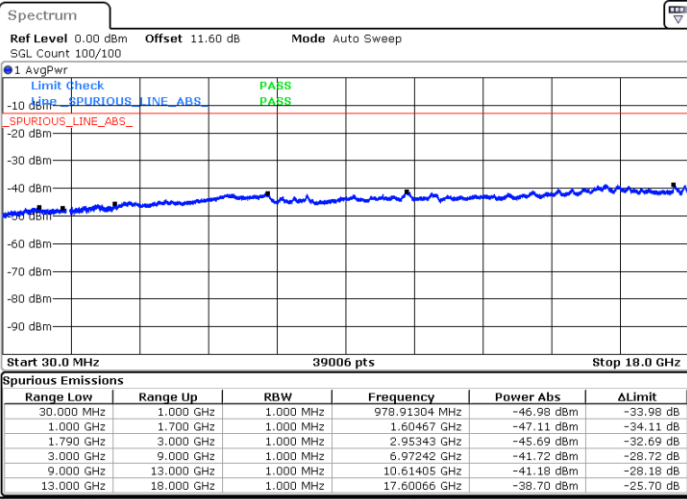

Date: 8.OCT.2020 14:47:14

LTE Band 66B / 5MHz+5MHz

256QAM

Lowest Channel / 1RB0 and 1RB24

Lowest Channel / 1RB24 and 1RB0

Date: 7.OCT.2020 16:55:44

Date: 7.OCT.2020 16:49:08

Lowest Channel / FullIRB

N/A

Date: 7.OCT.2020 16:56:40

LTE Band 66B / 5MHz+5MHz

256QAM

MiddleChannel / 1RB0 and 1RB24

Middle Channel / 1RB24 and 1RB0

Date: 7.OCT.2020 17:10:05

Date: 7.OCT.2020 17:16:40

Middle Channel / FullIRB

N/A

Date: 7.OCT.2020 17:09:08

LTE Band 66B / 5MHz+5MHz

256QAM

Highest Channel / 1RB0 and 1RB24

Highest Channel / 1RB24 and 1RB0

Date: 7.OCT.2020 17:30:17

Date: 7.OCT.2020 17:29:25

Highest Channel / FullIRB

N/A

Date: 7.OCT.2020 17:36:17

LTE Band 66B / 5MHz+10MHz

256QAM

Lowest Channel / 1RB0 and 1RB49

Lowest Channel / 1RB24 and 1RB0