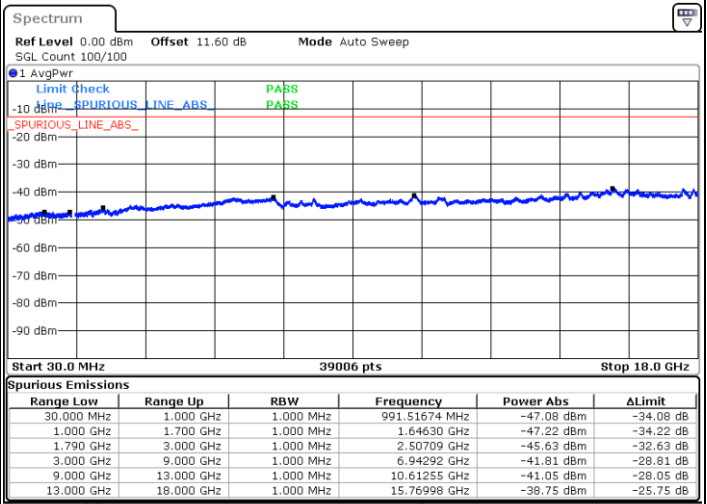

Middle Channel / 1RB74 and 1RB0

Date: 8.OCT.2020 14:24:11

Date: 8.OCT.2020 14:26:45

Middle Channel / FullIRB

N/A

Date: 8.OCT.2020 14:19:54

LTE Band 66B / 15MHz+5MHz

16QAM

Highest Channel / 1RB0 and 1RB24

Highest Channel / 1RB74 and 1RB0

Date: 8.OCT.2020 14:43:47

Date: 8.OCT.2020 14:39:30

Highest Channel / FullIRB

N/A

Date: 8.OCT.2020 14:46:22

LTE Band 66B / 5MHz+5MHz

64QAM

Lowest Channel / 1RB0 and 1RB24

Lowest Channel / 1RB24 and 1RB0

Date: 7.OCT.2020 16:54:47

Date: 7.OCT.2020 16:50:05

Lowest Channel / FullIRB

N/A

Date: 7.OCT.2020 16:57:37