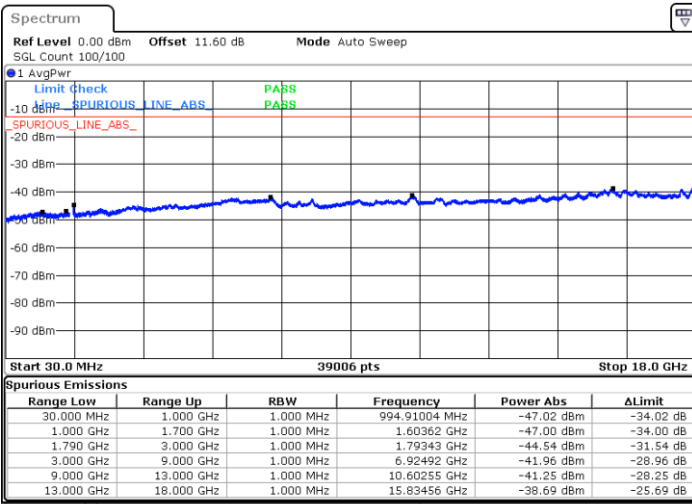

LTE Band 66B / 10MHz+5MHz

16QAM

Highest Channel / 1RB0 and 1RB24

Highest Channel / 1RB49 and 1RB0

Date: 8.OCT.2020 10:21:50

Date: 8.OCT.2020 10:17:33

Highest Channel / FullIRB

N/A

Date: 8.OCT.2020 10:24:25

LTE Band 66B / 10MHz+10MHz

16QAM

Lowest Channel / 1RB0 and 1RB49

Lowest Channel / 1RB49 and 1RB0

Date: 8.OCT.2020 10:44:01

Date: 8.OCT.2020 10:41:27

Lowest Channel / FullIRB