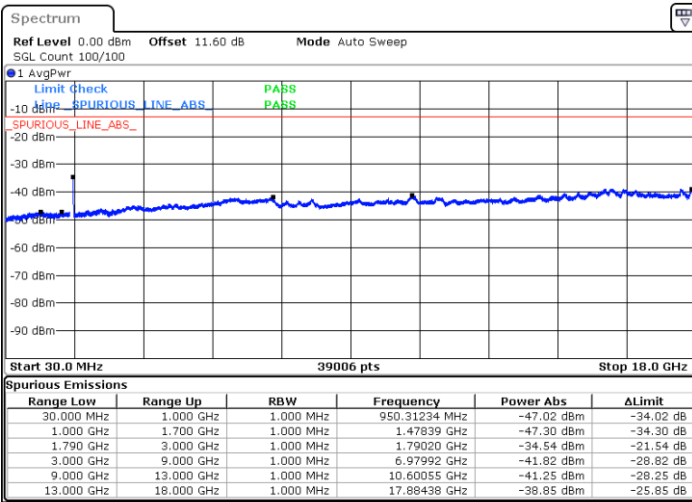

Highest Channel / 1RB0 and 1RB24

Highest Channel / 1RB74 and 1RB0

Date: 8.OCT.2020 14:43:47

Date: 8.OCT.2020 14:39:30

Highest Channel / FullIRB

N/A

Date: 8.OCT.2020 14:46:22

LTE Band 66B / 5MHz+5MHz