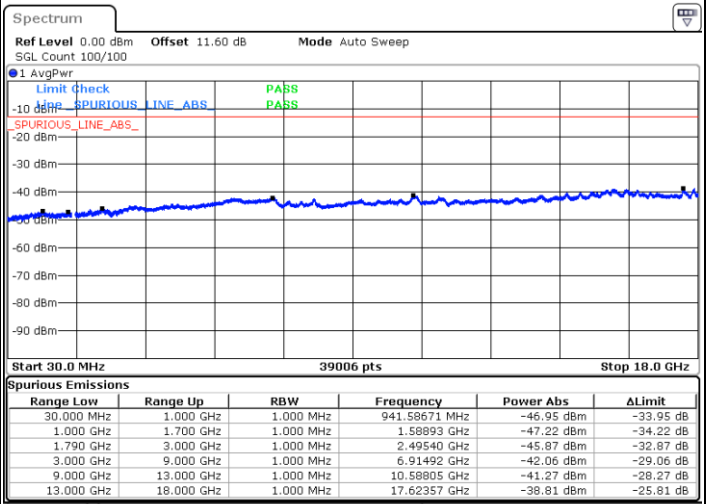

Date: 7.OCT.2020 18:29:00

Middle Channel / FullIRB

N/A

Date: 7.OCT.2020 18:22:08

LTE Band 66B / 5MHz+10MHz

64QAM

Highest Channel / 1RB0 and 1RB49

Highest Channel / 1RB24 and 1RB0

Date: 7.OCT.2020 18:09:53

Date: 7.OCT.2020 18:07:19

Highest Channel / FullIRB

N/A

Date: 7.OCT.2020 18:14:11

LTE Band 66B / 5MHz+15MHz

64QAM

Lowest Channel / 1RB0 and 1RB74

Lowest Channel / 1RB24 and 1RB0

Date: 8.OCT.2020 12:08:45

Date: 8.OCT.2020 12:04:28

Lowest Channel / FullIRB

N/A

Date: 8.OCT.2020 12:11:20

LTE Band 66B / 5MHz+15MHz

64QAM