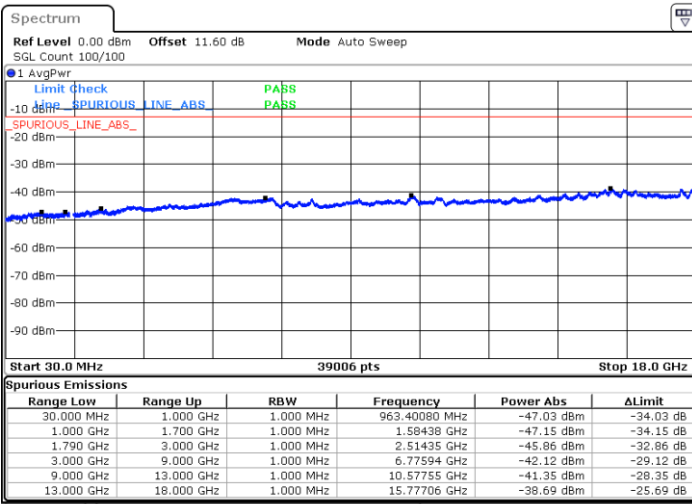

Highest Channel / FullIRB

N/A

Date: 8.OCT.2020 10:25:16

LTE Band 66B / 10MHz+10MHz

64QAM

Lowest Channel / 1RB0 and 1RB49

Lowest Channel / 1RB49 and 1RB0

Date: 8.OCT.2020 10:44:53

Date: 8.OCT.2020 10:40:36

Lowest Channel / FullIRB

N/A

Date: 8.OCT.2020 10:47:28

LTE Band 66B / 10MHz+10MHz

64QAM

Middle Channel / 1RB0 and 1RB49

Middle Channel / 1RB49 and 1RB0

Date: 8.OCT.2020 11:01:37

Date: 8.OCT.2020 11:05:54

Middle Channel / FullIRB

N/A

Date: 8.OCT.2020 10:59:02

LTE Band 66B / 10MHz+10MHz

64QAM

Highest Channel / 1RB0 and 1RB49

Highest Channel / 1RB49 and 1RB0

Date: 8.OCT.2020 11:24:23

Date: 8.OCT.2020 11:21:49

Highest Channel / FullIRB

N/A

Date: 8.OCT.2020 11:28:41

LTE Band 66B / 15MHz+5MHz

64QAM