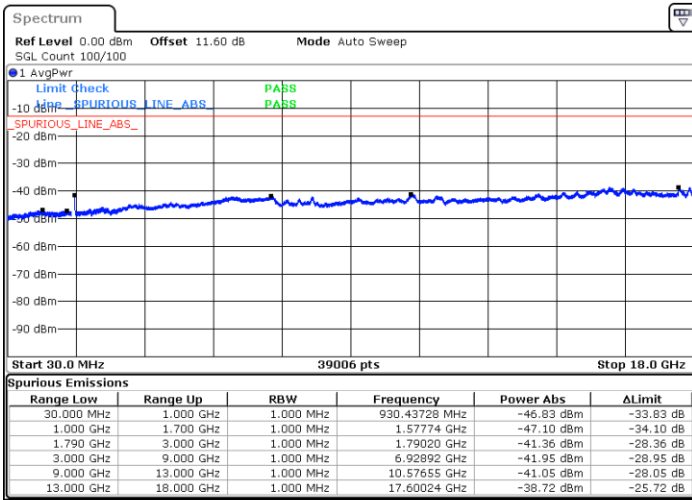

Date: 7.OCT.2020 17:52:23

Date: 7.OCT.2020 17:46:23

Lowest Channel / FullIRB

N/A

Date: 7.OCT.2020 17:53:15

LTE Band 66B / 5MHz+10MHz

256QAM

Middle Channel / 1RB0 and 1RB49

Middle Channel / 1RB24 and 1RB0

Date: 7.OCT.2020 18:23:52

Date: 7.OCT.2020 18:29:52

Middle Channel / FullIRB

N/A

Date: 7.OCT.2020 18:23:00

LTE Band 66B / 5MHz+10MHz

256QAM

Highest Channel / 1RB0 and 1RB49

Highest Channel / 1RB24 and 1RB0

Date: 7.OCT.2020 18:09:02

Date: 7.OCT.2020 18:08:11

Highest Channel / FullIRB

N/A

Date: 7.OCT.2020 18:15:03