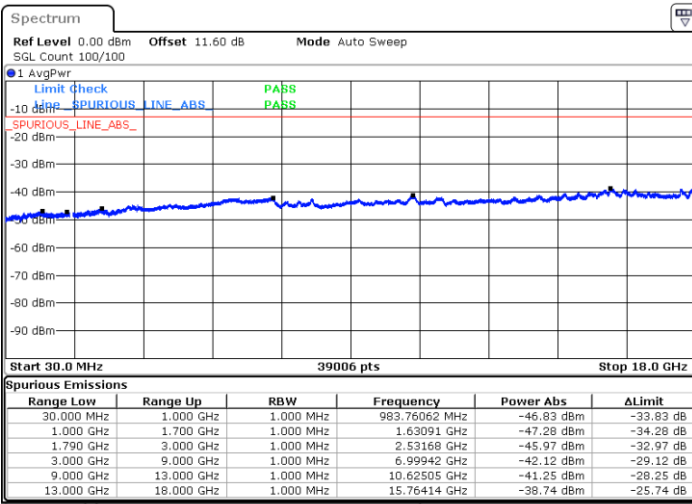

Date: 7.OCT.2020 18:09:53

Date: 7.OCT.2020 18:07:19

Highest Channel / FullIRB

N/A

Date: 7.OCT.2020 18:14:11

LTE Band 66B / 5MHz+15MHz

64QAM

Lowest Channel / 1RB0 and 1RB74

Lowest Channel / 1RB24 and 1RB0

Date: 8.OCT.2020 12:08:45

Date: 8.OCT.2020 12:04:28

Lowest Channel / FullIRB

N/A

Date: 8.OCT.2020 12:11:20

LTE Band 66B / 5MHz+15MHz

64QAM

Middle Channel / 1RB0 and 1RB74

Middle Channel / 1RB24 and 1RB0

Date: 8.OCT.2020 12:22:21

Date: 8.OCT.2020 12:26:38

Middle Channel / FullIRB

N/A

Date: 8.OCT.2020 12:19:46

LTE Band 66B / 5MHz+15MHz