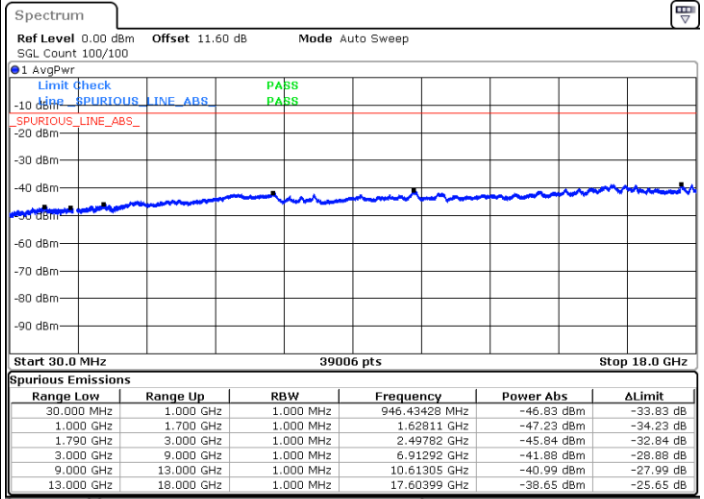

Date: 8.OCT.2020 14:47:14

LTE Band 66B / 5MHz+5MHz

256QAM

Lowest Channel / 1RB0 and 1RB24

Lowest Channel / 1RB24 and 1RB0

Date: 7.OCT.2020 16:55:44

Date: 7.OCT.2020 16:49:08

Lowest Channel / FullIRB

N/A

Date: 7.OCT.2020 16:56:40

LTE Band 66B / 5MHz+5MHz

256QAM

MiddleChannel / 1RB0 and 1RB24

Middle Channel / 1RB24 and 1RB0

Date: 7.OCT.2020 17:10:05

Date: 7.OCT.2020 17:16:40

Middle Channel / FullIRB

N/A

Date: 7.OCT.2020 17:09:08

LTE Band 66B / 5MHz+5MHz

256QAM

Highest Channel / 1RB0 and 1RB24

Highest Channel / 1RB24 and 1RB0

Date: 7.OCT.2020 17:30:17

Date: 7.OCT.2020 17:29:25

Highest Channel / FullIRB

N/A

Date: 7.OCT.2020 17:36:17

LTE Band 66B / 5MHz+10MHz

256QAM

Lowest Channel / 1RB0 and 1RB49

Lowest Channel / 1RB24 and 1RB0