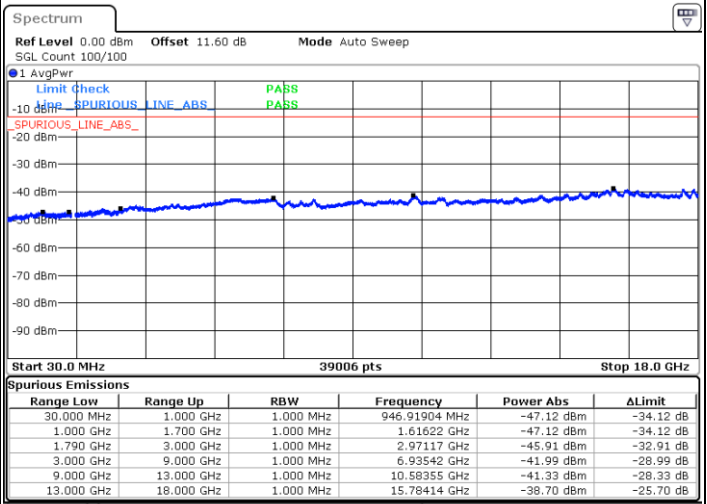

Date: 8.OCT.2020 10:24:25

LTE Band 66B / 10MHz+10MHz

16QAM

Lowest Channel / 1RB0 and 1RB49

Lowest Channel / 1RB49 and 1RB0

Date: 8.OCT.2020 10:44:01

Date: 8.OCT.2020 10:41:27

Lowest Channel / FullIRB

N/A

Date: 8.OCT.2020 10:48:19

LTE Band 66B / 10MHz+10MHz

16QAM

Middle Channel / 1RB0 and 1RB49

Middle Channel / 1RB49 and 1RB0

Date: 8.OCT.2020 11:02:28

Date: 8.OCT.2020 11:05:02

Middle Channel / FullIRB

N/A

Date: 8.OCT.2020 10:58:10

LTE Band 66B / 10MHz+10MHz

16QAM

Highest Channel / 1RB0 and 1RB49

Highest Channel / 1RB49 and 1RB0

Date: 8.OCT.2020 11:25:15

Date: 8.OCT.2020 11:20:57

Highest Channel / FullIRB

N/A

Date: 8.OCT.2020 11:27:49

LTE Band 66B / 15MHz+5MHz

16QAM

Lowest Channel / 1RB0 and 1RB24

Lowest Channel / 1RB74 and 1RB0