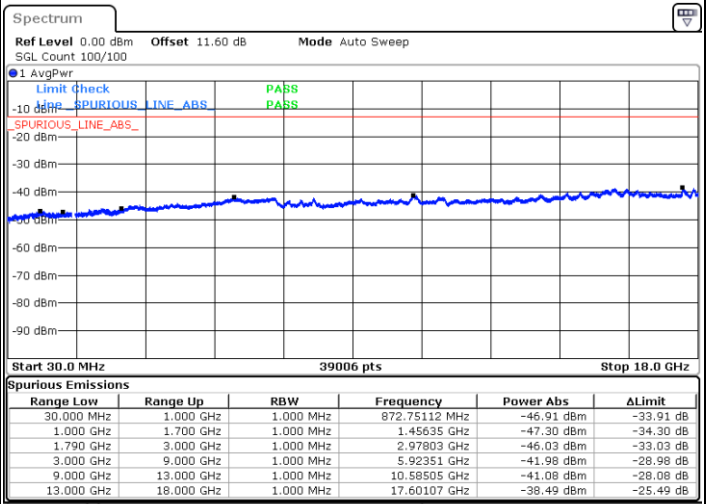

Highest Channel / 1RB0 and 1RB24

Highest Channel / 1RB74 and 1RB0

Date: 8.OCT.2020 14:43:47

Date: 8.OCT.2020 14:39:30

Highest Channel / FullIRB

N/A

Date: 8.OCT.2020 14:46:22

LTE Band 66B / 5MHz+5MHz

LTE Band 66B / 5MHz+5MHz

64QAM

MiddleChannel / 1RB0 and 1RB24

Middle Channel / 1RB24 and 1RB0

Date: 7.OCT.2020 17:11:01

Date: 7.OCT.2020 17:15:44

Middle Channel / FullIRB

N/A

Date: 7.OCT.2020 17:08:12

LTE Band 66B / 5MHz+5MHz

64QAM

Highest Channel / 1RB0 and 1RB24

Highest Channel / 1RB24 and 1RB0

Date: 7.OCT.2020 17:31:08

Date: 7.OCT.2020 17:28:34

Highest Channel / FullIRB