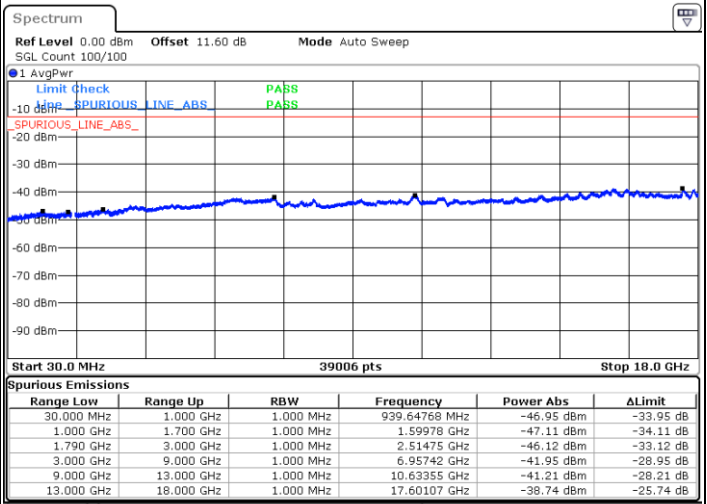

Lowest Channel / 1RB24 and 1RB0

Date: 8.OCT.2020 12:08:45

Date: 8.OCT.2020 12:04:28

Lowest Channel / FullIRB

N/A

Date: 8.OCT.2020 12:11:20

LTE Band 66B / 5MHz+15MHz

64QAM

Middle Channel / 1RB0 and 1RB74

Middle Channel / 1RB24 and 1RB0

Date: 8.OCT.2020 12:22:21

Date: 8.OCT.2020 12:26:38

Middle Channel / FullIRB

N/A

Date: 8.OCT.2020 12:19:46

LTE Band 66B / 5MHz+15MHz

64QAM

Highest Channel / 1RB0 and 1RB74

Highest Channel / 1RB24 and 1RB0

Date: 8.OCT.2020 12:49:58

Date: 8.OCT.2020 12:47:23

Highest Channel / FullIRB

N/A

Date: 8.OCT.2020 12:57:05

LTE Band 66B / 10MHz+5MHz

64QAM

Lowest Channel / 1RB0 and 1RB24

Lowest Channel / 1RB49 and 1RB0

Date: 8.OCT.2020 09:48:31

Date: 8.OCT.2020 09:44:13

Lowest Channel / FullIRB

N/A