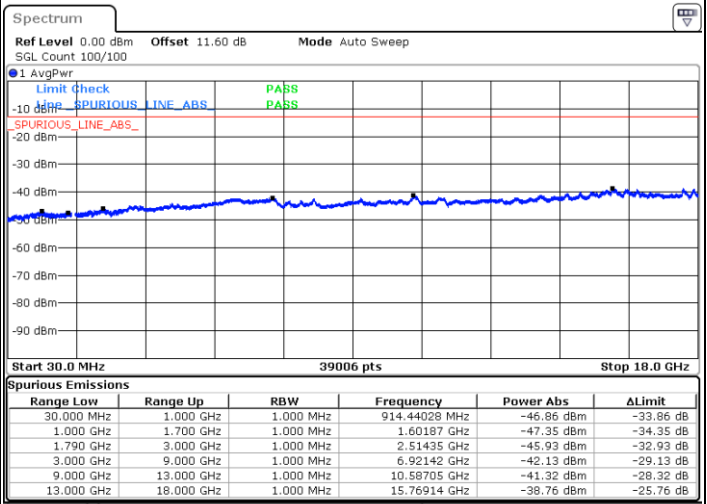

Date: 7.OCT.2020 18:09:53

Date: 7.OCT.2020 18:07:19

Highest Channel / FullIRB

N/A

Date: 7.OCT.2020 18:14:11

LTE Band 66B / 5MHz+15MHz

64QAM

Lowest Channel / 1RB0 and 1RB74

Lowest Channel / 1RB24 and 1RB0

Date: 8.OCT.2020 12:08:45

Date: 8.OCT.2020 12:04:28

Lowest Channel / FullIRB

N/A

Date: 8.OCT.2020 12:11:20

LTE Band 66B / 5MHz+15MHz

64QAM

Middle Channel / 1RB0 and 1RB74

Middle Channel / 1RB24 and 1RB0

Date: 8.OCT.2020 12:22:21

Date: 8.OCT.2020 12:26:38

Middle Channel / FullIRB

N/A

Date: 8.OCT.2020 12:19:46

LTE Band 66B / 5MHz+15MHz