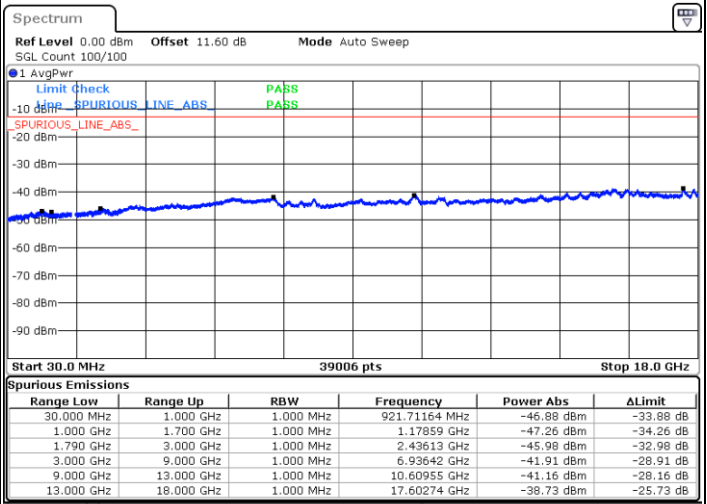

Lowest Channel / FullIRB

N/A

Date: 7.OCT.2020 17:54:06

LTE Band 66B / 5MHz+10MHz

64QAM

Middle Channel / 1RB0 and 1RB49

Middle Channel / 1RB24 and 1RB0

Date: 7.OCT.2020 18:24:43

Date: 7.OCT.2020 18:29:00

Middle Channel / FullIRB

N/A

Date: 7.OCT.2020 18:22:08

LTE Band 66B / 5MHz+10MHz

64QAM

Highest Channel / 1RB0 and 1RB49

Highest Channel / 1RB24 and 1RB0

Date: 7.OCT.2020 18:09:53

Date: 7.OCT.2020 18:07:19

Highest Channel / FullIRB

N/A

Date: 7.OCT.2020 18:14:11

LTE Band 66B / 5MHz+15MHz

64QAM

Lowest Channel / 1RB0 and 1RB74

Lowest Channel / 1RB24 and 1RB0

Date: 8.OCT.2020 12:08:45

Date: 8.OCT.2020 12:04:28

Lowest Channel / FullIRB

N/A

Date: 8.OCT.2020 12:11:20

LTE Band 66B / 5MHz+15MHz

64QAM