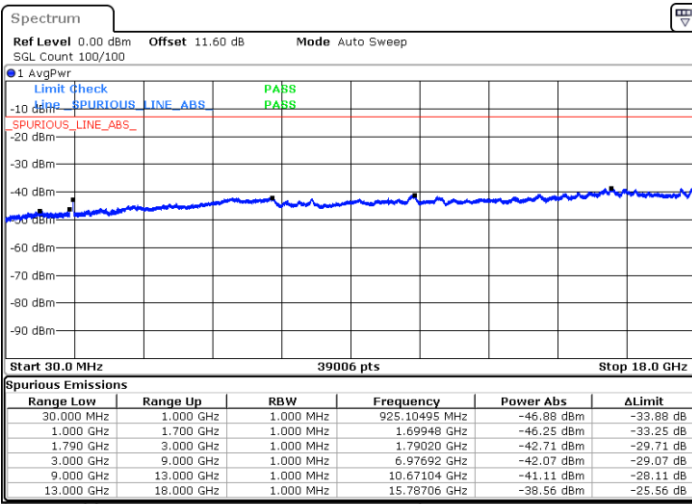

Date: 8.OCT.2020 13:13:17

Date: 8.OCT.2020 13:10:43

Lowest Channel / FullIRB

N/A

Date: 8.OCT.2020 13:17:35

LTE Band 66B / 15MHz+5MHz

16QAM

Middle Channel / 1RB24 and 1RB49

Middle Channel / 1RB74 and 1RB0

Date: 8.OCT.2020 14:24:11

Date: 8.OCT.2020 14:26:45

Middle Channel / FullIRB

N/A

Date: 8.OCT.2020 14:19:54

LTE Band 66B / 15MHz+5MHz

16QAM

Highest Channel / 1RB0 and 1RB24

Highest Channel / 1RB74 and 1RB0

Date: 8.OCT.2020 14:43:47

Date: 8.OCT.2020 14:39:30

Highest Channel / FullIRB

N/A

Date: 8.OCT.2020 14:46:22

LTE Band 66B / 5MHz+5MHz