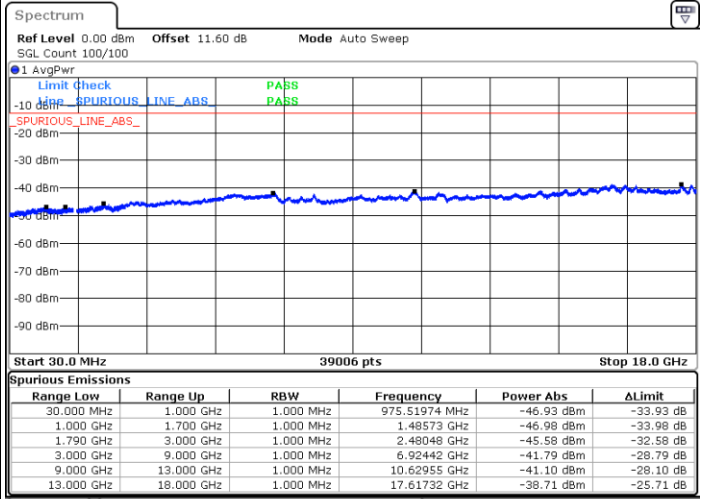

Middle Channel / FullIRB

N/A

Date: 7.OCT.2020 17:09:08

LTE Band 66B / 5MHz+5MHz

256QAM

Highest Channel / 1RB0 and 1RB24

Highest Channel / 1RB24 and 1RB0

Date: 7.OCT.2020 17:30:17

Date: 7.OCT.2020 17:29:25

Highest Channel / FullIRB

N/A

Date: 7.OCT.2020 17:36:17

LTE Band 66B / 5MHz+10MHz

256QAM

Lowest Channel / 1RB0 and 1RB49

Lowest Channel / 1RB24 and 1RB0

Date: 7.OCT.2020 17:52:23

Date: 7.OCT.2020 17:46:23

Lowest Channel / FullIRB

N/A

Date: 7.OCT.2020 17:53:15

LTE Band 66B / 5MHz+10MHz

256QAM

Middle Channel / 1RB0 and 1RB49

Middle Channel / 1RB24 and 1RB0

Date: 7.OCT.2020 18:23:52

Date: 7.OCT.2020 18:29:52

Middle Channel / FullIRB

N/A

Date: 7.OCT.2020 18:23:00

LTE Band 66B / 5MHz+10MHz

256QAM