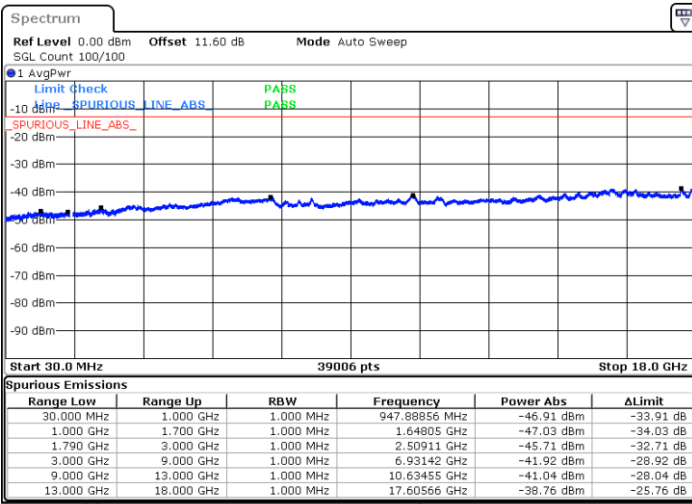

Highest Channel / 1RB0 and 1RB24

Highest Channel / 1RB74 and 1RB0

Date: 8.OCT.2020 14:43:47

Date: 8.OCT.2020 14:39:30

Highest Channel / FullIRB

N/A

Date: 8.OCT.2020 14:46:22

LTE Band 66B / 5MHz+5MHz

64QAM

Lowest Channel / 1RB0 and 1RB24

Lowest Channel / 1RB24 and 1RB0

Date: 7.OCT.2020 16:54:47

Date: 7.OCT.2020 16:50:05

Lowest Channel / FullIRB

N/A

Date: 7.OCT.2020 16:57:37

LTE Band 66B / 5MHz+5MHz

64QAM

MiddleChannel / 1RB0 and 1RB24

Middle Channel / 1RB24 and 1RB0

Date: 7.OCT.2020 17:11:01

Date: 7.OCT.2020 17:15:44

Middle Channel / FullIRB

N/A

Date: 7.OCT.2020 17:08:12

LTE Band 66B / 5MHz+5MHz

64QAM

Highest Channel / 1RB0 and 1RB24

Highest Channel / 1RB24 and 1RB0

Date: 7.OCT.2020 17:31:08

Date: 7.OCT.2020 17:28:34

Highest Channel / FullIRB