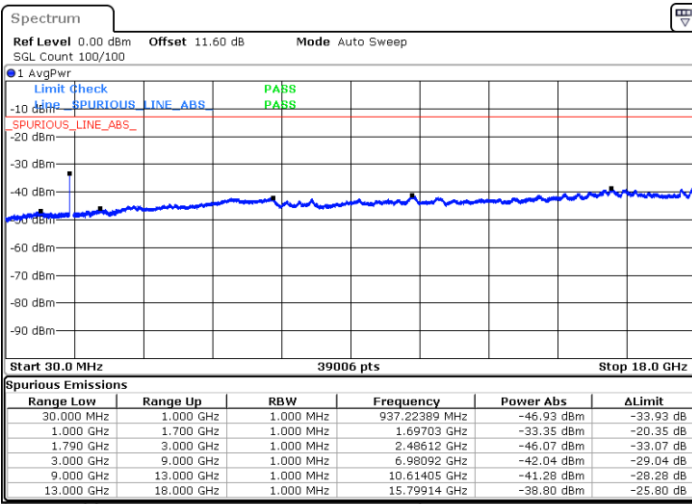

Middle Channel / 1RB0 and 1RB74

Middle Channel / 1RB24 and 1RB0

Date: 8.OCT.2020 12:22:21

Date: 8.OCT.2020 12:26:38

Middle Channel / FullIRB

N/A

Date: 8.OCT.2020 12:19:46

LTE Band 66B / 5MHz+15MHz

64QAM

Highest Channel / 1RB0 and 1RB74

Highest Channel / 1RB24 and 1RB0

Date: 8.OCT.2020 12:49:58

Date: 8.OCT.2020 12:47:23

Highest Channel / FullIRB

N/A

Date: 8.OCT.2020 12:57:05

LTE Band 66B / 10MHz+5MHz

64QAM

Lowest Channel / 1RB0 and 1RB24

Lowest Channel / 1RB49 and 1RB0

Date: 8.OCT.2020 09:48:31

Date: 8.OCT.2020 09:44:13

Lowest Channel / FullIRB

N/A