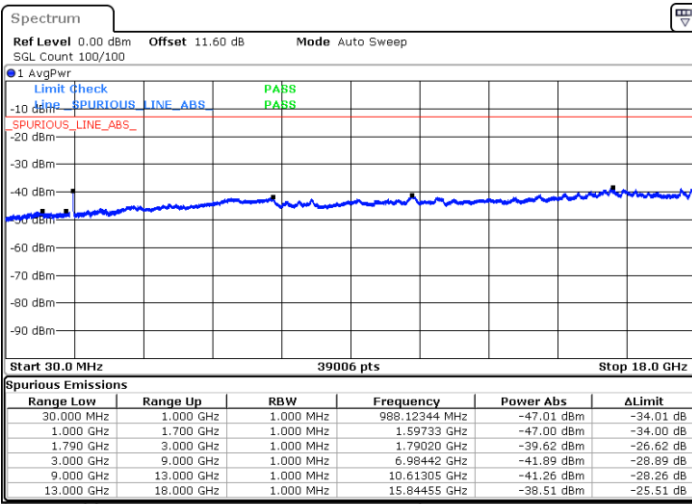

LTE Band 66B / 10MHz+5MHz

16QAM

Highest Channel / 1RB0 and 1RB24

Highest Channel / 1RB49 and 1RB0

Date: 8.OCT.2020 10:21:50

Date: 8.OCT.2020 10:17:33

Highest Channel / FullIRB

N/A

Date: 8.OCT.2020 10:24:25

LTE Band 66B / 10MHz+10MHz

16QAM

Lowest Channel / 1RB0 and 1RB49

Lowest Channel / 1RB49 and 1RB0

Date: 8.OCT.2020 10:44:01

Date: 8.OCT.2020 10:41:27

Lowest Channel / FullIRB