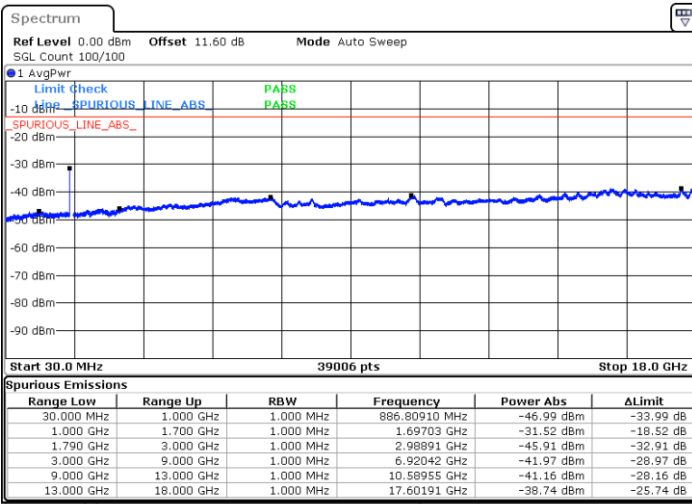

Date: 7.OCT.2020 17:08:12

LTE Band 66B / 5MHz+5MHz

64QAM

Highest Channel / 1RB0 and 1RB24

Highest Channel / 1RB24 and 1RB0

Date: 7.OCT.2020 17:31:08

Date: 7.OCT.2020 17:28:34

Highest Channel / FullIRB

N/A

Date: 7.OCT.2020 17:35:26

LTE Band 66B / 5MHz+10MHz

64QAM

Lowest Channel / 1RB0 and 1RB49

Lowest Channel / 1RB24 and 1RB0

Date: 7.OCT.2020 17:51:32

Date: 7.OCT.2020 17:47:14

Lowest Channel / FullIRB

N/A

Date: 7.OCT.2020 17:54:06

LTE Band 66B / 5MHz+10MHz

64QAM

Middle Channel / 1RB0 and 1RB49

Middle Channel / 1RB24 and 1RB0

Date: 7.OCT.2020 18:24:43

Date: 7.OCT.2020 18:29:00

Middle Channel / FullIRB

N/A

Date: 7.OCT.2020 18:22:08

LTE Band 66B / 5MHz+10MHz

64QAM

Highest Channel / 1RB0 and 1RB49

Highest Channel / 1RB24 and 1RB0