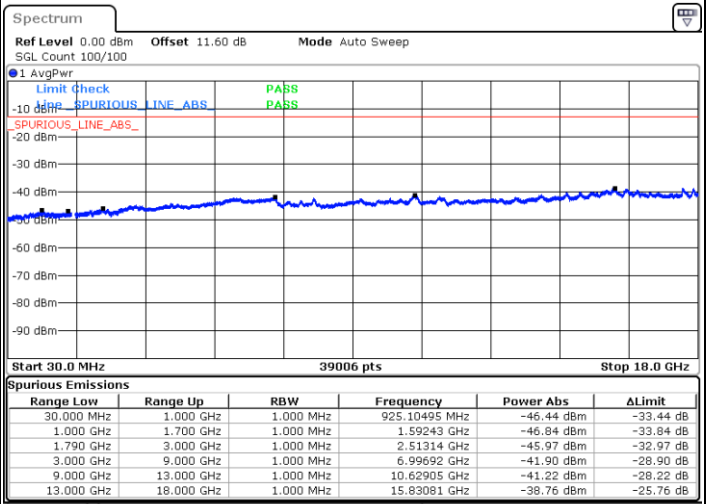

N/A

Date: 7.OCT.2020 17:35:26

LTE Band 66B / 5MHz+10MHz

64QAM

Lowest Channel / 1RB0 and 1RB49

Lowest Channel / 1RB24 and 1RB0

Date: 7.OCT.2020 17:51:32

Date: 7.OCT.2020 17:47:14

Lowest Channel / FullIRB

N/A

Date: 7.OCT.2020 17:54:06

LTE Band 66B / 5MHz+10MHz

64QAM

Middle Channel / 1RB0 and 1RB49

Middle Channel / 1RB24 and 1RB0

Date: 7.OCT.2020 18:24:43

Date: 7.OCT.2020 18:29:00

Middle Channel / FullIRB

N/A

Date: 7.OCT.2020 18:22:08

LTE Band 66B / 5MHz+10MHz

64QAM

Highest Channel / 1RB0 and 1RB49

Highest Channel / 1RB24 and 1RB0

Date: 7.OCT.2020 18:09:53

Date: 7.OCT.2020 18:07:19

Highest Channel / FullIRB

N/A

Date: 7.OCT.2020 18:14:11

LTE Band 66B / 5MHz+15MHz

64QAM

Lowest Channel / 1RB0 and 1RB74