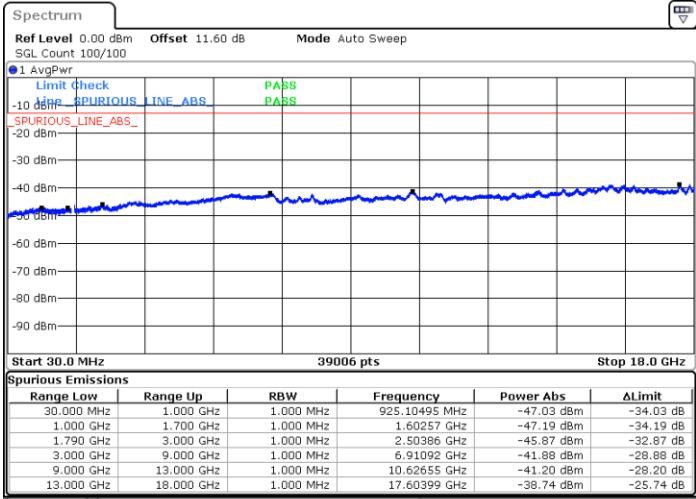

Date: 8.OCT.2020 14:47:14

LTE Band 66B / 5MHz+5MHz

256QAM

Lowest Channel / 1RB0 and 1RB24

Lowest Channel / 1RB24 and 1RB0

Date: 7.OCT.2020 16:55:44

Date: 7.OCT.2020 16:49:08

Lowest Channel / FullIRB

N/A

Date: 7.OCT.2020 16:56:40

LTE Band 66B / 5MHz+5MHz

256QAM

MiddleChannel / 1RB0 and 1RB24

Middle Channel / 1RB24 and 1RB0

Date: 7.OCT.2020 17:10:05

Date: 7.OCT.2020 17:16:40

Middle Channel / FullIRB

N/A

Date: 7.OCT.2020 17:09:08

LTE Band 66B / 5MHz+5MHz

256QAM

Highest Channel / 1RB0 and 1RB24

Highest Channel / 1RB24 and 1RB0

Date: 7.OCT.2020 17:30:17

Date: 7.OCT.2020 17:29:25

Highest Channel / FullIRB

N/A

Date: 7.OCT.2020 17:36:17

LTE Band 66B / 5MHz+10MHz

256QAM

Lowest Channel / 1RB0 and 1RB49

Lowest Channel / 1RB24 and 1RB0