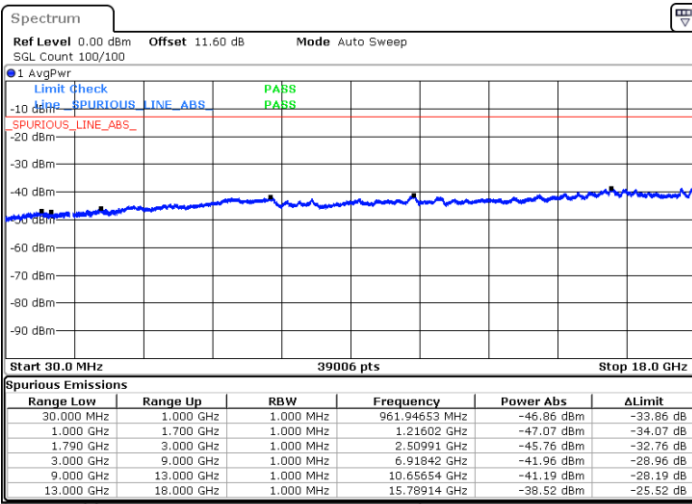

LTE Band 66B / 15MHz+5MHz

64QAM

Middle Channel / 1RB0 and 1RB24

Middle Channel / 1RB74 and 1RB0

Date: 8.OCT.2020 14:23:20

Date: 8.OCT.2020 14:27:37