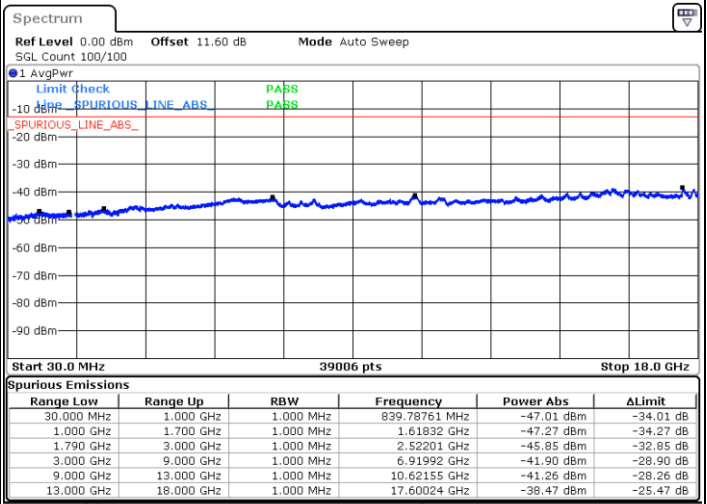

Date: 8.OCT.2020 13:13:17

Date: 8.OCT.2020 13:10:43

Lowest Channel / FullIRB

N/A

Date: 8.OCT.2020 13:17:35

LTE Band 66B / 15MHz+5MHz

16QAM

Middle Channel / 1RB24 and 1RB49

Middle Channel / 1RB74 and 1RB0

Date: 8.OCT.2020 14:24:11

Date: 8.OCT.2020 14:26:45

Middle Channel / FullIRB

N/A

Date: 8.OCT.2020 14:19:54

LTE Band 66B / 15MHz+5MHz

16QAM

Highest Channel / 1RB0 and 1RB24

Highest Channel / 1RB74 and 1RB0

Date: 8.OCT.2020 14:43:47

Date: 8.OCT.2020 14:39:30

Highest Channel / FullIRB

N/A

Date: 8.OCT.2020 14:46:22

LTE Band 66B / 5MHz+5MHz