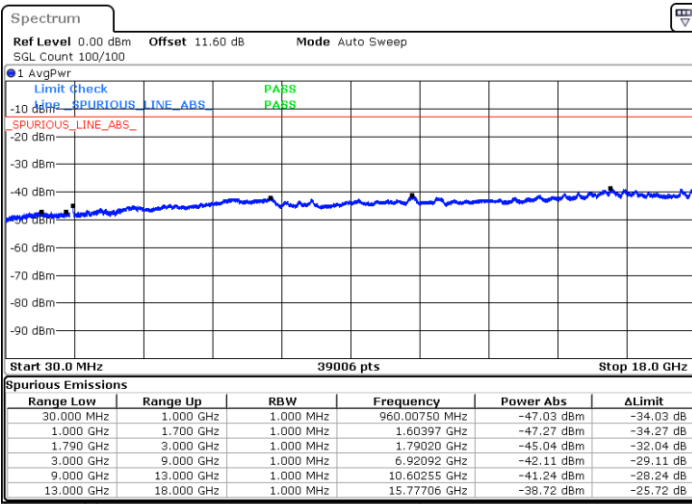

LTE Band 66B / 10MHz+5MHz

64QAM

Lowest Channel / 1RB0 and 1RB24

Lowest Channel / 1RB49 and 1RB0

Date: 8.OCT.2020 09:48:31

Date: 8.OCT.2020 09:44:13

Lowest Channel / FullIRB

N/A

Date: 8.OCT.2020 09:51:05

LTE Band 66B / 10MHz+5MHz

64QAM

Middle Channel / 1RB0 and 1RB24

Middle Channel / 1RB49 and 1RB0

Date: 8.OCT.2020 10:01:36

Date: 8.OCT.2020 10:05:53

Middle Channel / FullIRB

N/A

Date: 8.OCT.2020 09:59:02

LTE Band 66B / 10MHz+5MHz

64QAM

Highest Channel / 1RB0 and 1RB24

Highest Channel / 1RB49 and 1RB0

Date: 8.OCT.2020 10:20:59

Date: 8.OCT.2020 10:18:24

Highest Channel / FullIRB

N/A

Date: 8.OCT.2020 10:25:16

LTE Band 66B / 10MHz+10MHz

64QAM

Lowest Channel / 1RB0 and 1RB49

Lowest Channel / 1RB49 and 1RB0

Date: 8.OCT.2020 10:44:53