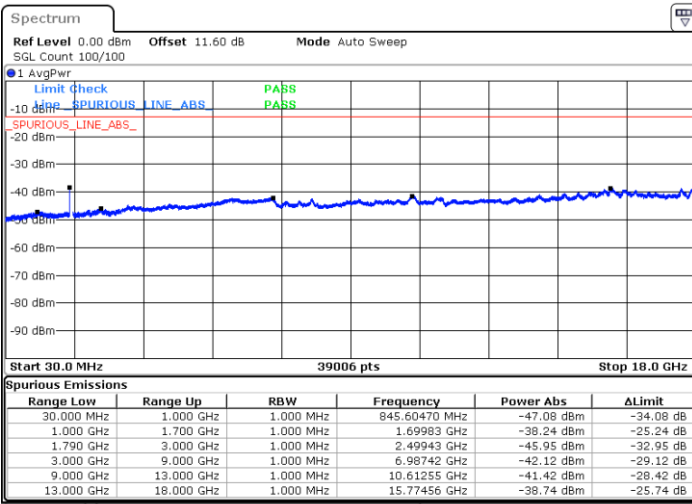

Middle Channel / FullIRB

N/A

Date: 8.OCT.2020 10:58:10

LTE Band 66B / 10MHz+10MHz

16QAM

Highest Channel / 1RB0 and 1RB49

Highest Channel / 1RB49 and 1RB0

Date: 8.OCT.2020 11:25:15

Date: 8.OCT.2020 11:20:57

Highest Channel / FullIRB

N/A

Date: 8.OCT.2020 11:27:49

LTE Band 66B / 15MHz+5MHz

16QAM

Lowest Channel / 1RB0 and 1RB24

Lowest Channel / 1RB74 and 1RB0

Date: 8.OCT.2020 13:13:17

Date: 8.OCT.2020 13:10:43

Lowest Channel / FullIRB

N/A

Date: 8.OCT.2020 13:17:35

LTE Band 66B / 15MHz+5MHz

16QAM

Middle Channel / 1RB24 and 1RB49

Highest Channel / 1RB0 and 1RB24

Highest Channel / 1RB74 and 1RB0

Date: 8.OCT.2020 14:43:47

Date: 8.OCT.2020 14:39:30

Highest Channel / FullIRB

N/A

Date: 8.OCT.2020 14:46:22

LTE Band 66B / 5MHz+5MHz