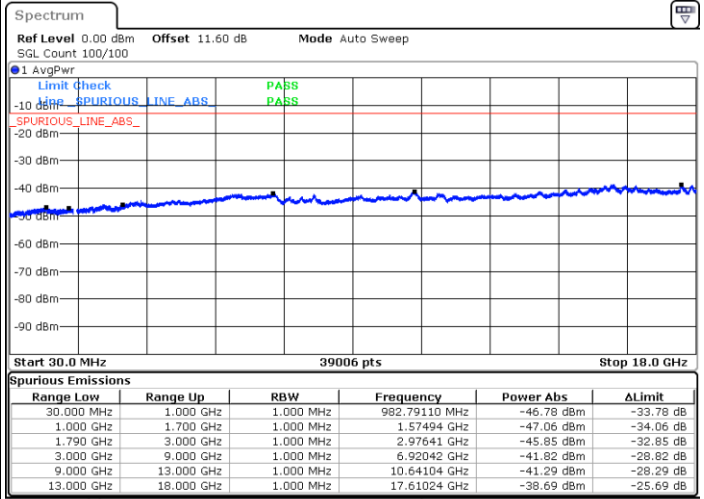

Date: 8.OCT.2020 14:47:14

LTE Band 66B / 5MHz+5MHz

256QAM

Lowest Channel / 1RB0 and 1RB24

Lowest Channel / 1RB24 and 1RB0

Date: 7.OCT.2020 16:55:44

Date: 7.OCT.2020 16:49:08

Lowest Channel / FullIRB

N/A

Date: 7.OCT.2020 16:56:40

LTE Band 66B / 5MHz+5MHz

256QAM

MiddleChannel / 1RB0 and 1RB24

Middle Channel / 1RB24 and 1RB0

Date: 7.OCT.2020 17:10:05

Date: 7.OCT.2020 17:16:40

Middle Channel / FullIRB

N/A

Date: 7.OCT.2020 17:09:08

LTE Band 66B / 5MHz+5MHz

256QAM

Highest Channel / 1RB0 and 1RB24

Highest Channel / 1RB24 and 1RB0

Date: 7.OCT.2020 17:30:17

Date: 7.OCT.2020 17:29:25

Highest Channel / FullIRB

N/A

Date: 7.OCT.2020 17:36:17

LTE Band 66B / 5MHz+10MHz

256QAM

Lowest Channel / 1RB0 and 1RB49

Lowest Channel / 1RB24 and 1RB0