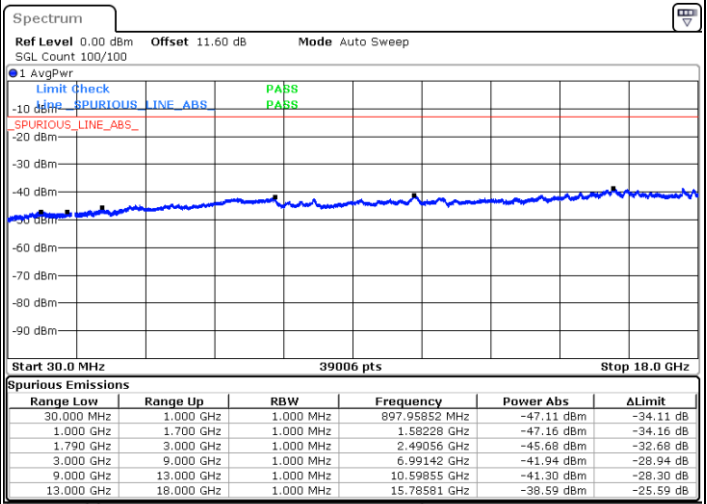

Date: 8.OCT.2020 09:51:05

LTE Band 66B / 10MHz+5MHz

64QAM

Middle Channel / 1RB0 and 1RB24

Middle Channel / 1RB49 and 1RB0

Date: 8.OCT.2020 10:01:36

Date: 8.OCT.2020 10:05:53

Middle Channel / FullIRB

N/A

Date: 8.OCT.2020 09:59:02

LTE Band 66B / 10MHz+5MHz

64QAM

Highest Channel / 1RB0 and 1RB24

Highest Channel / 1RB49 and 1RB0

Date: 8.OCT.2020 10:20:59

Date: 8.OCT.2020 10:18:24

Highest Channel / FullIRB

N/A

Date: 8.OCT.2020 10:25:16

LTE Band 66B / 10MHz+10MHz

64QAM

Lowest Channel / 1RB0 and 1RB49

Lowest Channel / 1RB49 and 1RB0

Date: 8.OCT.2020 10:44:53