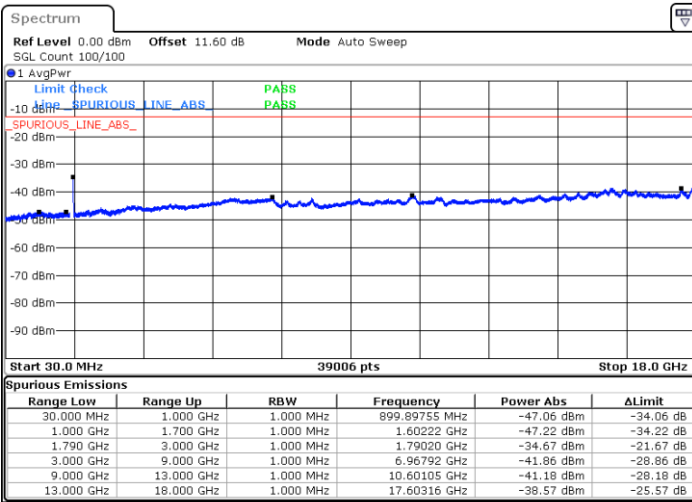

Lowest Channel / 1RB0 and 1RB24

Lowest Channel / 1RB74 and 1RB0

Date: 8.OCT.2020 13:14:09

Date: 8.OCT.2020 13:09:51

Lowest Channel / FullIRB

N/A

Date: 8.OCT.2020 13:16:43

LTE Band 66B / 15MHz+5MHz

LTE Band 66B / 15MHz+5MHz

64QAM

Highest Channel / 1RB0 and 1RB24

Highest Channel / 1RB74 and 1RB0

Date: 8.OCT.2020 14:42:56

Date: 8.OCT.2020 14:40:22

Highest Channel / FullIRB

N/A

Date: 8.OCT.2020 14:47:14

LTE Band 66B / 5MHz+5MHz

256QAM

Lowest Channel / 1RB0 and 1RB24

Lowest Channel / 1RB24 and 1RB0

Date: 7.OCT.2020 16:55:44

Date: 7.OCT.2020 16:49:08

Lowest Channel / FullIRB