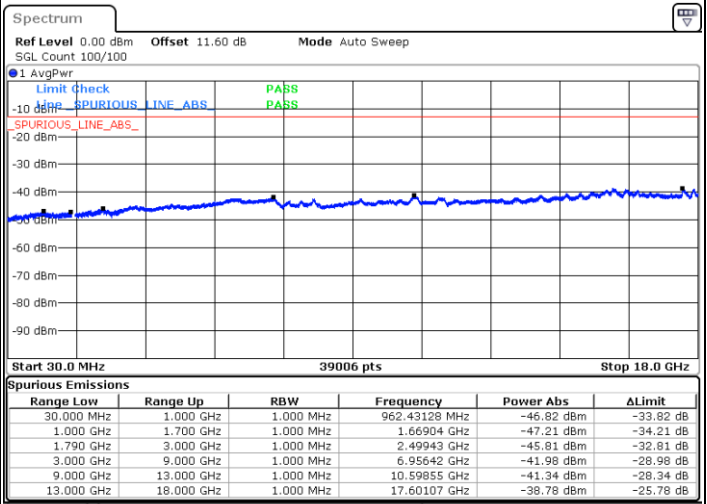

LTE Band 66B / 10MHz+5MHz

64QAM

Lowest Channel / 1RB0 and 1RB24

Lowest Channel / 1RB49 and 1RB0

Date: 8.OCT.2020 09:48:31

Date: 8.OCT.2020 09:44:13

Lowest Channel / FullIRB

N/A

Date: 8.OCT.2020 09:51:05

LTE Band 66B / 10MHz+5MHz

64QAM

Middle Channel / 1RB0 and 1RB24

Middle Channel / 1RB49 and 1RB0

Date: 8.OCT.2020 10:01:36

Date: 8.OCT.2020 10:05:53

Middle Channel / FullIRB

N/A

Date: 8.OCT.2020 09:59:02

LTE Band 66B / 10MHz+5MHz

64QAM

Highest Channel / 1RB0 and 1RB24

Highest Channel / 1RB49 and 1RB0

Date: 8.OCT.2020 10:20:59

Date: 8.OCT.2020 10:18:24

Highest Channel / FullIRB

N/A

Date: 8.OCT.2020 10:25:16

LTE Band 66B / 10MHz+10MHz

64QAM

Lowest Channel / 1RB0 and 1RB49

Lowest Channel / 1RB49 and 1RB0

Date: 8.OCT.2020 10:44:53