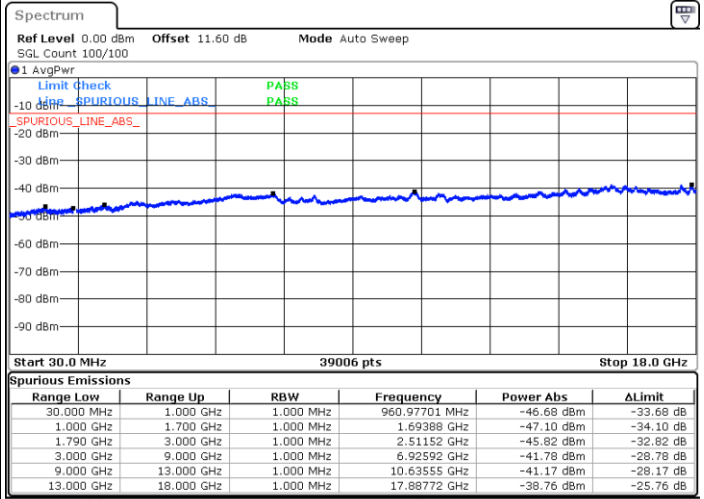

LTE Band 66B / 15MHz+5MHz

64QAM

Highest Channel / 1RB0 and 1RB24

Highest Channel / 1RB74 and 1RB0

Date: 8.OCT.2020 14:42:56

Date: 8.OCT.2020 14:40:22

Highest Channel / FullIRB

N/A

Date: 8.OCT.2020 14:47:14

LTE Band 66B / 5MHz+5MHz

256QAM

Lowest Channel / 1RB0 and 1RB24

Lowest Channel / 1RB24 and 1RB0

Date: 7.OCT.2020 16:55:44

Date: 7.OCT.2020 16:49:08

Lowest Channel / FullIRB

N/A

Date: 7.OCT.2020 16:56:40

LTE Band 66B / 5MHz+5MHz

256QAM

MiddleChannel / 1RB0 and 1RB24

Middle Channel / 1RB24 and 1RB0

Date: 7.OCT.2020 17:10:05

Date: 7.OCT.2020 17:16:40

Middle Channel / FullIRB

N/A

Date: 7.OCT.2020 17:09:08

LTE Band 66B / 5MHz+5MHz

256QAM

Highest Channel / 1RB0 and 1RB24

Highest Channel / 1RB24 and 1RB0

Date: 7.OCT.2020 17:30:17