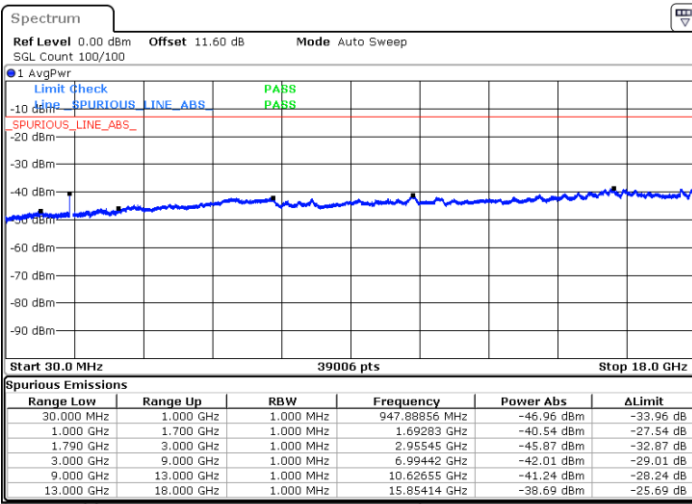

Date: 7.OCT.2020 18:29:00

Middle Channel / FullIRB

N/A

Date: 7.OCT.2020 18:22:08

LTE Band 66B / 5MHz+10MHz

64QAM

Highest Channel / 1RB0 and 1RB49

Highest Channel / 1RB24 and 1RB0

Date: 7.OCT.2020 18:09:53

Date: 7.OCT.2020 18:07:19

Highest Channel / FullIRB

N/A

Date: 7.OCT.2020 18:14:11

LTE Band 66B / 5MHz+15MHz

64QAM

Lowest Channel / 1RB0 and 1RB74

Lowest Channel / 1RB24 and 1RB0

Date: 8.OCT.2020 12:08:45

Date: 8.OCT.2020 12:04:28

Lowest Channel / FullIRB

N/A

Date: 8.OCT.2020 12:11:20

LTE Band 66B / 5MHz+15MHz

64QAM