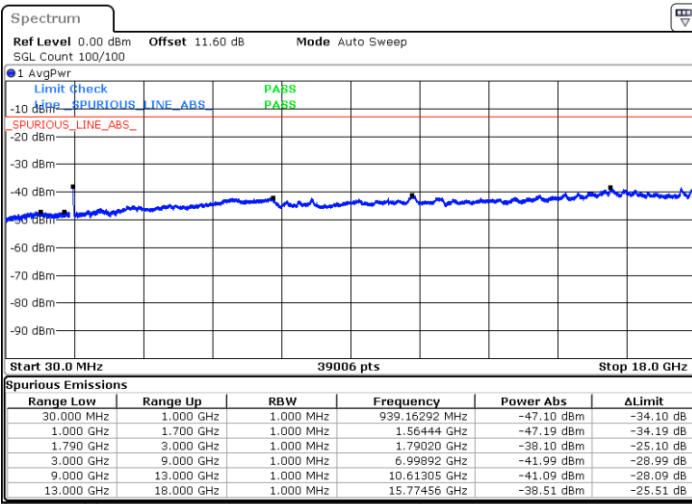

Date: 8.OCT.2020 11:01:37

Date: 8.OCT.2020 11:05:54

Middle Channel / FullIRB

N/A

Date: 8.OCT.2020 10:59:02

LTE Band 66B / 10MHz+10MHz

64QAM

Highest Channel / 1RB0 and 1RB49

Highest Channel / 1RB49 and 1RB0

Date: 8.OCT.2020 11:24:23

Date: 8.OCT.2020 11:21:49

Highest Channel / FullIRB

N/A

Date: 8.OCT.2020 11:28:41

LTE Band 66B / 15MHz+5MHz

64QAM

Lowest Channel / 1RB0 and 1RB24

Lowest Channel / 1RB74 and 1RB0

Date: 8.OCT.2020 13:14:09

Date: 8.OCT.2020 13:09:51

Lowest Channel / FullIRB

N/A

Date: 8.OCT.2020 13:16:43

LTE Band 66B / 15MHz+5MHz