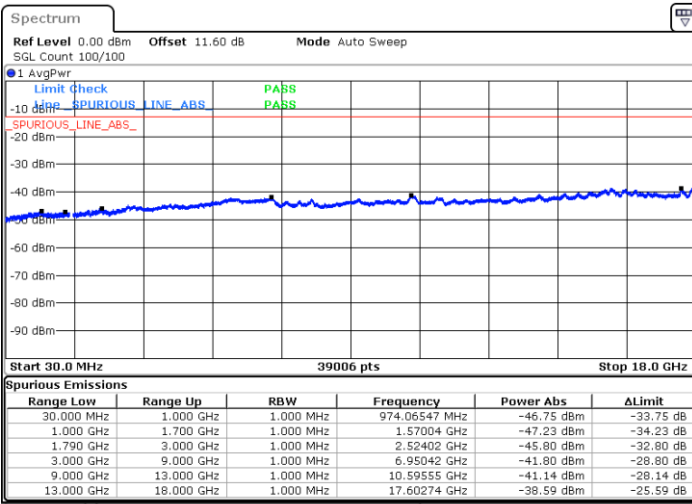

Date: 8.OCT.2020 11:20:57

Highest Channel / FullIRB

N/A

Date: 8.OCT.2020 11:27:49

LTE Band 66B / 15MHz+5MHz

16QAM

Lowest Channel / 1RB0 and 1RB24

Lowest Channel / 1RB74 and 1RB0

Date: 8.OCT.2020 13:13:17

Date: 8.OCT.2020 13:10:43

Lowest Channel / FullIRB

N/A

Date: 8.OCT.2020 13:17:35

LTE Band 66B / 15MHz+5MHz

16QAM

Middle Channel / 1RB24 and 1RB49

Middle Channel / 1RB74 and 1RB0

Date: 8.OCT.2020 14:24:11

Date: 8.OCT.2020 14:26:45

Middle Channel / FullIRB

N/A

Date: 8.OCT.2020 14:19:54

LTE Band 66B / 15MHz+5MHz

16QAM

Highest Channel / 1RB0 and 1RB24

Highest Channel / 1RB74 and 1RB0

Date: 8.OCT.2020 14:43:47

Date: 8.OCT.2020 14:39:30

Highest Channel / FullIRB

N/A

Date: 8.OCT.2020 14:46:22

LTE Band 66B / 5MHz+5MHz