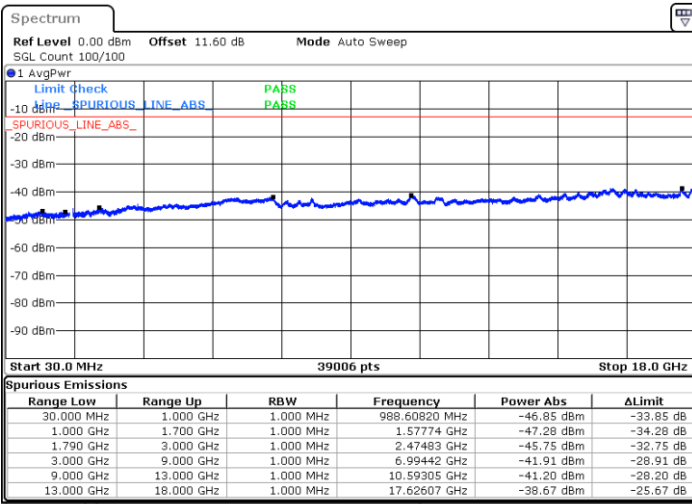

LTE Band 66B / 5MHz+5MHz

64QAM

MiddleChannel / 1RB0 and 1RB24

Middle Channel / 1RB24 and 1RB0

Date: 7.OCT.2020 17:11:01

Date: 7.OCT.2020 17:15:44

Middle Channel / FullIRB

N/A

Date: 7.OCT.2020 17:08:12

LTE Band 66B / 5MHz+5MHz

64QAM

Highest Channel / 1RB0 and 1RB24

Highest Channel / 1RB24 and 1RB0

Date: 7.OCT.2020 17:31:08

Date: 7.OCT.2020 17:28:34

Highest Channel / FullIRB

N/A

Date: 7.OCT.2020 17:35:26

LTE Band 66B / 5MHz+10MHz

64QAM

Lowest Channel / 1RB0 and 1RB49

Lowest Channel / 1RB24 and 1RB0

Date: 7.OCT.2020 17:51:32

Date: 7.OCT.2020 17:47:14