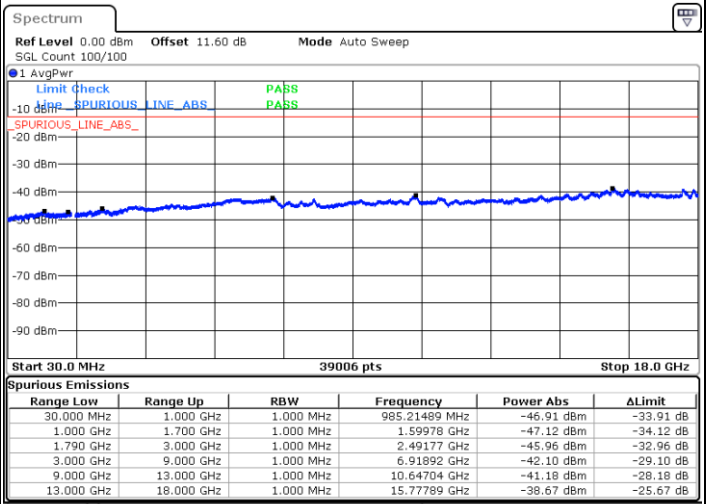

LTE Band 66B / 10MHz+5MHz

16QAM

Highest Channel / 1RB0 and 1RB24

Highest Channel / 1RB49 and 1RB0

Date: 8.OCT.2020 10:21:50

Date: 8.OCT.2020 10:17:33

Highest Channel / FullIRB

N/A

Date: 8.OCT.2020 10:24:25

LTE Band 66B / 10MHz+10MHz

16QAM

Lowest Channel / 1RB0 and 1RB49

Lowest Channel / 1RB49 and 1RB0

Date: 8.OCT.2020 10:44:01

Date: 8.OCT.2020 10:41:27

Lowest Channel / FullIRB

N/A

Date: 8.OCT.2020 10:48:19

LTE Band 66B / 10MHz+10MHz

16QAM

Middle Channel / 1RB0 and 1RB49

Middle Channel / 1RB49 and 1RB0

Date: 8.OCT.2020 11:02:28

Date: 8.OCT.2020 11:05:02

Middle Channel / FullIRB

N/A

Date: 8.OCT.2020 10:58:10

LTE Band 66B / 10MHz+10MHz

16QAM

Highest Channel / 1RB0 and 1RB49

Highest Channel / 1RB49 and 1RB0

Date: 8.OCT.2020 11:25:15