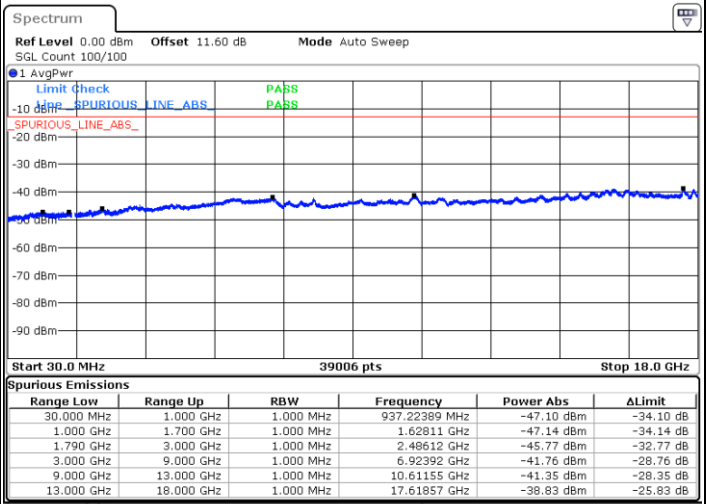

Date: 8.OCT.2020 10:40:36

Lowest Channel / FullIRB

N/A

Date: 8.OCT.2020 10:47:28

LTE Band 66B / 10MHz+10MHz

64QAM

Middle Channel / 1RB0 and 1RB49

Middle Channel / 1RB49 and 1RB0

Date: 8.OCT.2020 11:01:37

Date: 8.OCT.2020 11:05:54

Middle Channel / FullIRB

N/A

Date: 8.OCT.2020 10:59:02

LTE Band 66B / 10MHz+10MHz

64QAM

Highest Channel / 1RB0 and 1RB49

Highest Channel / 1RB49 and 1RB0

Date: 8.OCT.2020 11:24:23

Date: 8.OCT.2020 11:21:49

Highest Channel / FullIRB

N/A

Date: 8.OCT.2020 11:28:41

LTE Band 66B / 15MHz+5MHz

64QAM

Lowest Channel / 1RB0 and 1RB24

Lowest Channel / 1RB74 and 1RB0

Date: 8.OCT.2020 13:14:09

Date: 8.OCT.2020 13:09:51

Lowest Channel / FullIRB

N/A

Date: 8.OCT.2020 13:16:43

LTE Band 66B / 15MHz+5MHz