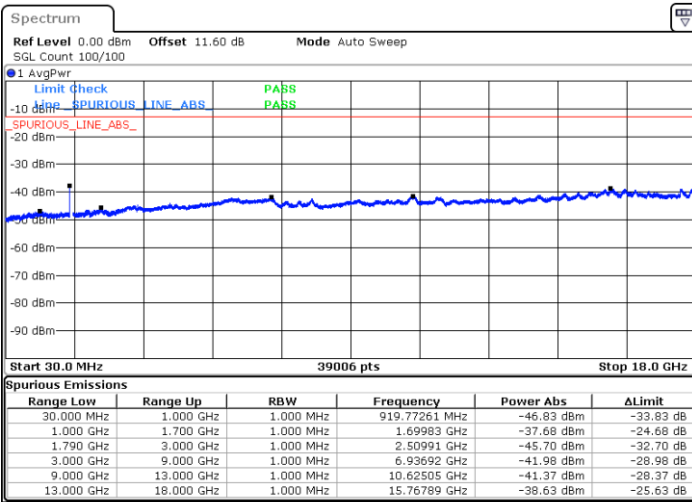

LTE Band 66B / 10MHz+5MHz

16QAM

Highest Channel / 1RB0 and 1RB24

Highest Channel / 1RB49 and 1RB0

Date: 8.OCT.2020 10:21:50

Date: 8.OCT.2020 10:17:33

Highest Channel / FullIRB

N/A

Date: 8.OCT.2020 10:24:25

LTE Band 66B / 10MHz+10MHz

16QAM

Lowest Channel / 1RB0 and 1RB49

Lowest Channel / 1RB49 and 1RB0

Date: 8.OCT.2020 10:44:01

Date: 8.OCT.2020 10:41:27

Lowest Channel / FullIRB

N/A

Date: 8.OCT.2020 10:48:19

LTE Band 66B / 10MHz+10MHz

16QAM

Middle Channel / 1RB0 and 1RB49

Middle Channel / 1RB49 and 1RB0

Date: 8.OCT.2020 11:02:28

Date: 8.OCT.2020 11:05:02

Middle Channel / FullIRB

N/A

Date: 8.OCT.2020 10:58:10

LTE Band 66B / 10MHz+10MHz

16QAM

Highest Channel / 1RB0 and 1RB49

Highest Channel / 1RB49 and 1RB0

Date: 8.OCT.2020 11:25:15