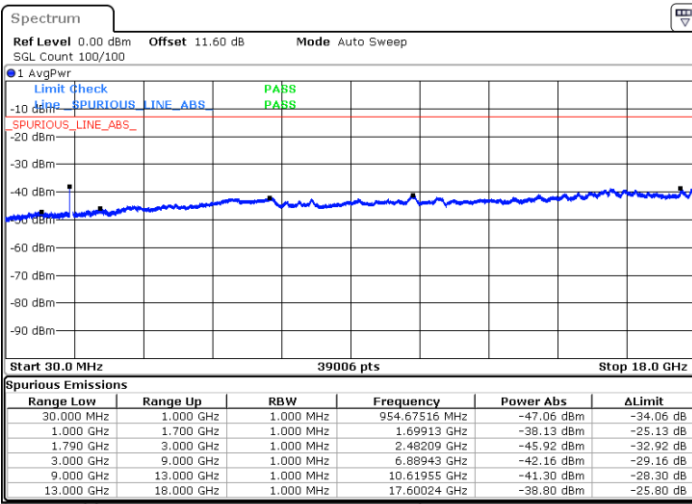

Date: 8.OCT.2020 11:01:37

Date: 8.OCT.2020 11:05:54

Middle Channel / FullIRB

N/A

Date: 8.OCT.2020 10:59:02

LTE Band 66B / 10MHz+10MHz

64QAM

Highest Channel / 1RB0 and 1RB49

Highest Channel / 1RB49 and 1RB0

Date: 8.OCT.2020 11:24:23

Date: 8.OCT.2020 11:21:49

Highest Channel / FullIRB

N/A

Date: 8.OCT.2020 11:28:41

LTE Band 66B / 15MHz+5MHz

64QAM

Lowest Channel / 1RB0 and 1RB24

Lowest Channel / 1RB74 and 1RB0

Date: 8.OCT.2020 13:14:09

Date: 8.OCT.2020 13:09:51

Lowest Channel / FullIRB

N/A

Date: 8.OCT.2020 13:16:43

LTE Band 66B / 15MHz+5MHz

LTE Band 66B / 15MHz+5MHz

64QAM

Highest Channel / 1RB0 and 1RB24

Highest Channel / 1RB74 and 1RB0

Date: 8.OCT.2020 14:42:56

Date: 8.OCT.2020 14:40:22

Highest Channel / FullIRB

N/A