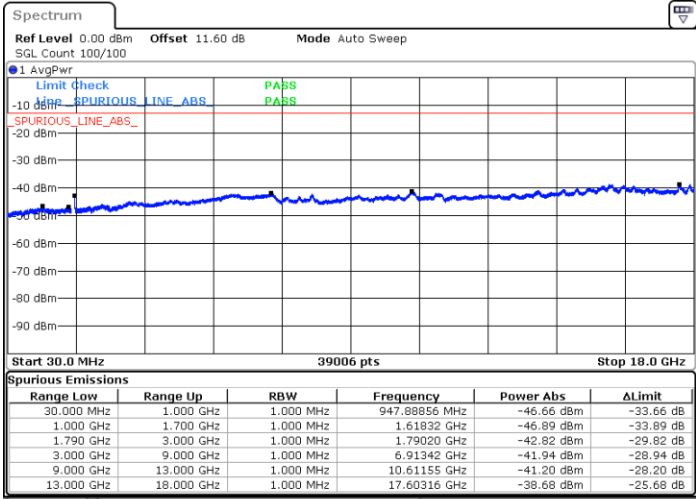

Date: 8.OCT.2020 14:47:14

LTE Band 66B / 5MHz+5MHz

256QAM

Lowest Channel / 1RB0 and 1RB24

Lowest Channel / 1RB24 and 1RB0

Date: 7.OCT.2020 16:55:44

Date: 7.OCT.2020 16:49:08

Lowest Channel / FullIRB

N/A

Date: 7.OCT.2020 16:56:40

LTE Band 66B / 5MHz+5MHz

256QAM

MiddleChannel / 1RB0 and 1RB24

Middle Channel / 1RB24 and 1RB0

Date: 7.OCT.2020 17:10:05

Date: 7.OCT.2020 17:16:40

Middle Channel / FullIRB

N/A

Date: 7.OCT.2020 17:09:08

LTE Band 66B / 5MHz+5MHz

256QAM

Highest Channel / 1RB0 and 1RB24

Highest Channel / 1RB24 and 1RB0

Date: 7.OCT.2020 17:30:17

Date: 7.OCT.2020 17:29:25

Highest Channel / FullIRB

N/A

Date: 7.OCT.2020 17:36:17

LTE Band 66B / 5MHz+10MHz

256QAM

Lowest Channel / 1RB0 and 1RB49

Lowest Channel / 1RB24 and 1RB0