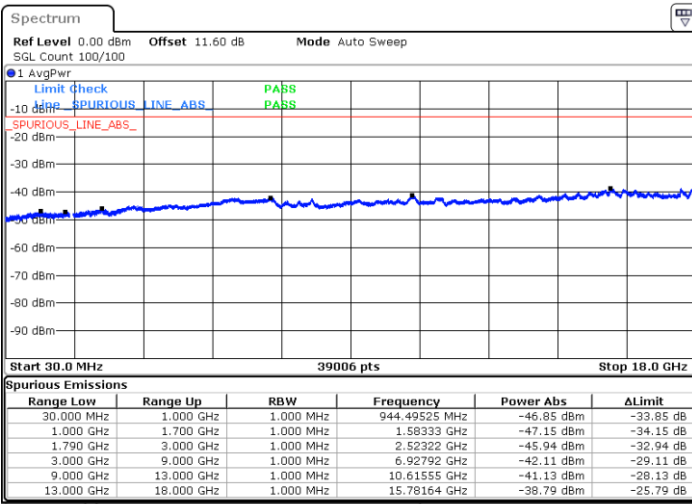

Date: 8.OCT.2020 10:24:25

LTE Band 66B / 10MHz+10MHz

16QAM

Lowest Channel / 1RB0 and 1RB49

Lowest Channel / 1RB49 and 1RB0

Date: 8.OCT.2020 10:44:01

Date: 8.OCT.2020 10:41:27

Lowest Channel / FullIRB

N/A

Date: 8.OCT.2020 10:48:19

LTE Band 66B / 10MHz+10MHz

16QAM

Middle Channel / 1RB0 and 1RB49

Middle Channel / 1RB49 and 1RB0

Date: 8.OCT.2020 11:02:28

Date: 8.OCT.2020 11:05:02

Middle Channel / FullIRB

N/A

Date: 8.OCT.2020 10:58:10

LTE Band 66B / 10MHz+10MHz

16QAM

Highest Channel / 1RB0 and 1RB49

Highest Channel / 1RB49 and 1RB0

Date: 8.OCT.2020 11:25:15

Date: 8.OCT.2020 11:20:57

Highest Channel / FullIRB

N/A

Date: 8.OCT.2020 11:27:49

LTE Band 66B / 15MHz+5MHz

16QAM

Lowest Channel / 1RB0 and 1RB24

Lowest Channel / 1RB74 and 1RB0