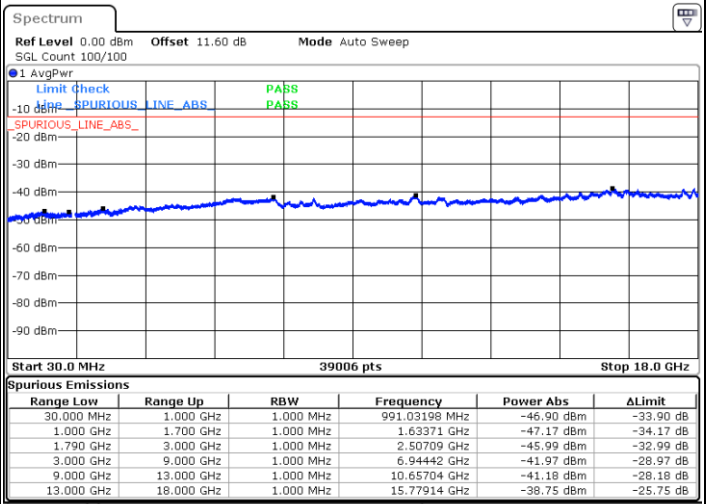

Date: 8.OCT.2020 11:01:37

Date: 8.OCT.2020 11:05:54

Middle Channel / FullIRB

N/A

Date: 8.OCT.2020 10:59:02

LTE Band 66B / 10MHz+10MHz

64QAM

Highest Channel / 1RB0 and 1RB49

Highest Channel / 1RB49 and 1RB0

Date: 8.OCT.2020 11:24:23

Date: 8.OCT.2020 11:21:49

Highest Channel / FullIRB

N/A

Date: 8.OCT.2020 11:28:41

LTE Band 66B / 15MHz+5MHz

64QAM

Lowest Channel / 1RB0 and 1RB24

Lowest Channel / 1RB74 and 1RB0

Date: 8.OCT.2020 13:14:09

Date: 8.OCT.2020 13:09:51

Lowest Channel / FullIRB

N/A

Date: 8.OCT.2020 13:16:43

LTE Band 66B / 15MHz+5MHz