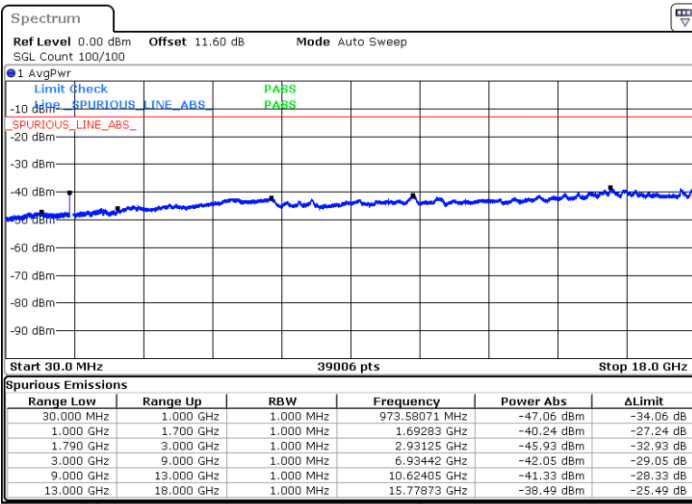

Date: 8.OCT.2020 11:01:37

Date: 8.OCT.2020 11:05:54

Middle Channel / FullIRB

N/A

Date: 8.OCT.2020 10:59:02

LTE Band 66B / 10MHz+10MHz

64QAM

Highest Channel / 1RB0 and 1RB49

Highest Channel / 1RB49 and 1RB0

Date: 8.OCT.2020 11:24:23

Date: 8.OCT.2020 11:21:49

Highest Channel / FullIRB

N/A

Date: 8.OCT.2020 11:28:41

LTE Band 66B / 15MHz+5MHz

64QAM

Lowest Channel / 1RB0 and 1RB24

Lowest Channel / 1RB74 and 1RB0

Date: 8.OCT.2020 13:14:09

Date: 8.OCT.2020 13:09:51

Lowest Channel / FullIRB

N/A

Date: 8.OCT.2020 13:16:43

LTE Band 66B / 15MHz+5MHz