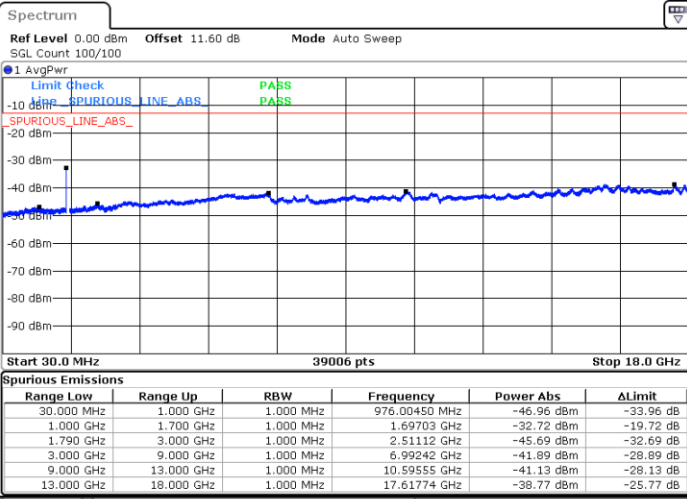

Middle Channel / FullIRB

N/A

Date: 7.OCT.2020 17:09:08

LTE Band 66B / 5MHz+5MHz

256QAM

Highest Channel / 1RB0 and 1RB24

Highest Channel / 1RB24 and 1RB0

Date: 7.OCT.2020 17:30:17

Date: 7.OCT.2020 17:29:25

Highest Channel / FullIRB

N/A

Date: 7.OCT.2020 17:36:17

LTE Band 66B / 5MHz+10MHz

256QAM

Lowest Channel / 1RB0 and 1RB49

Lowest Channel / 1RB24 and 1RB0

Date: 7.OCT.2020 17:52:23

Date: 7.OCT.2020 17:46:23

Lowest Channel / FullIRB

N/A

Date: 7.OCT.2020 17:53:15

LTE Band 66B / 5MHz+10MHz

256QAM

Middle Channel / 1RB0 and 1RB49