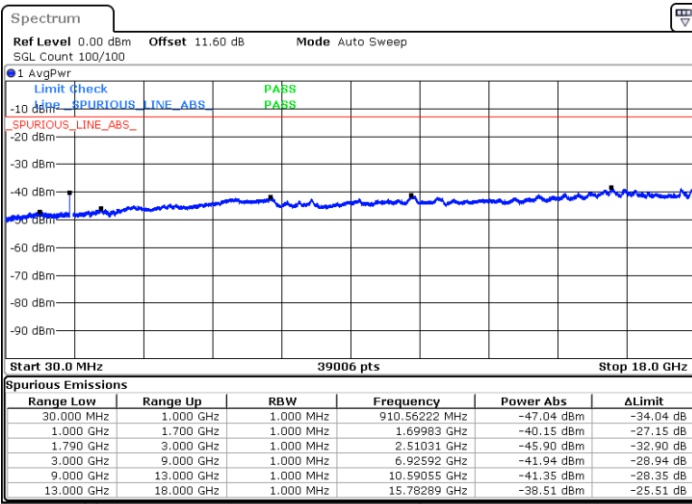

LTE Band 66B / 10MHz+5MHz

64QAM

Lowest Channel / 1RB0 and 1RB24

Lowest Channel / 1RB49 and 1RB0

Date: 8.OCT.2020 09:48:31

Date: 8.OCT.2020 09:44:13

Lowest Channel / FullIRB

N/A

Date: 8.OCT.2020 09:51:05

LTE Band 66B / 10MHz+5MHz

64QAM

Middle Channel / 1RB0 and 1RB24

Middle Channel / 1RB49 and 1RB0

Date: 8.OCT.2020 10:01:36

Date: 8.OCT.2020 10:05:53

Middle Channel / FullIRB