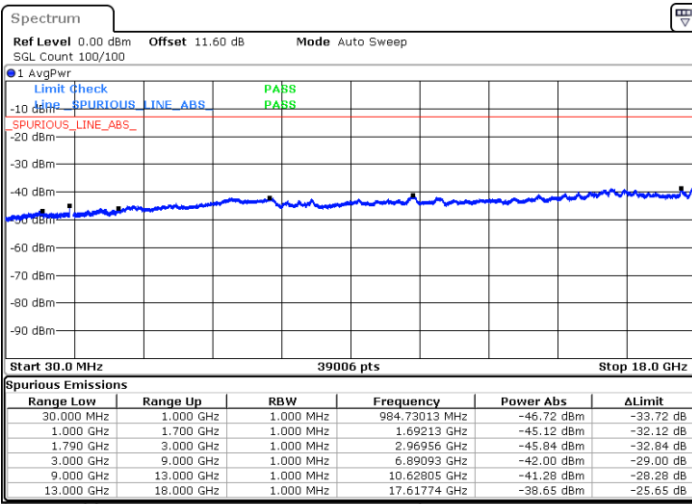

LTE Band 66B / 10MHz+5MHz

16QAM

Highest Channel / 1RB0 and 1RB24

Highest Channel / 1RB49 and 1RB0

Date: 8.OCT.2020 10:21:50

Date: 8.OCT.2020 10:17:33

Highest Channel / FullIRB

N/A

Date: 8.OCT.2020 10:24:25

LTE Band 66B / 10MHz+10MHz

16QAM

Lowest Channel / 1RB0 and 1RB49

Lowest Channel / 1RB49 and 1RB0

Date: 8.OCT.2020 10:44:01

Date: 8.OCT.2020 10:41:27

Lowest Channel / FullIRB

N/A

Date: 8.OCT.2020 10:48:19

LTE Band 66B / 10MHz+10MHz

16QAM

Middle Channel / 1RB0 and 1RB49

Middle Channel / 1RB49 and 1RB0

Date: 8.OCT.2020 11:02:28

Date: 8.OCT.2020 11:05:02

Middle Channel / FullIRB

N/A

Date: 8.OCT.2020 10:58:10

LTE Band 66B / 10MHz+10MHz

16QAM

Highest Channel / 1RB0 and 1RB49

Highest Channel / 1RB49 and 1RB0

Date: 8.OCT.2020 11:25:15