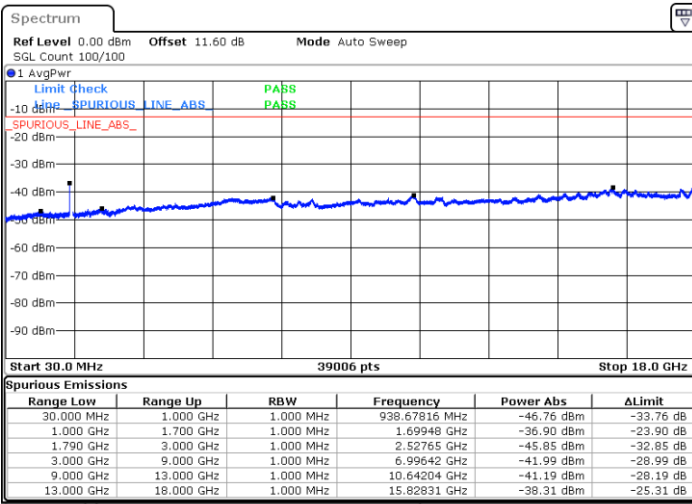

N/A

Date: 8.OCT.2020 09:59:02

LTE Band 66B / 10MHz+5MHz

64QAM

Highest Channel / 1RB0 and 1RB24

Highest Channel / 1RB49 and 1RB0

Date: 8.OCT.2020 10:20:59

Date: 8.OCT.2020 10:18:24

Highest Channel / FullIRB

N/A

Date: 8.OCT.2020 10:25:16

LTE Band 66B / 10MHz+10MHz

64QAM

Lowest Channel / 1RB0 and 1RB49

Lowest Channel / 1RB49 and 1RB0

Date: 8.OCT.2020 10:44:53

Date: 8.OCT.2020 10:40:36

Lowest Channel / FullIRB

N/A

Date: 8.OCT.2020 10:47:28

LTE Band 66B / 10MHz+10MHz

64QAM

Middle Channel / 1RB0 and 1RB49

Middle Channel / 1RB49 and 1RB0

Date: 8.OCT.2020 11:01:37

Date: 8.OCT.2020 11:05:54

Middle Channel / FullIRB

N/A

Date: 8.OCT.2020 10:59:02

LTE Band 66B / 10MHz+10MHz

64QAM

Highest Channel / 1RB0 and 1RB49