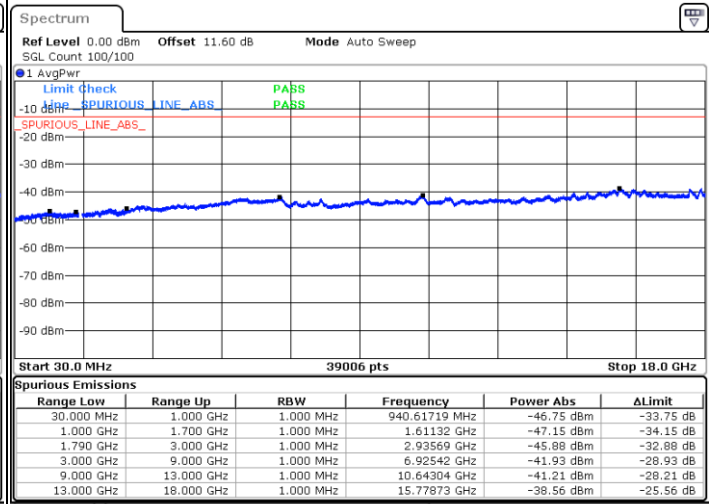

Lowest Channel / 1RB0 and 1RB24

Lowest Channel / 1RB74 and 1RB0

Date: 8.OCT.2020 13:14:09

Date: 8.OCT.2020 13:09:51

Lowest Channel / FullIRB

N/A

Date: 8.OCT.2020 13:16:43

LTE Band 66B / 15MHz+5MHz

LTE Band 66B / 15MHz+5MHz

64QAM

Highest Channel / 1RB0 and 1RB24

Highest Channel / 1RB74 and 1RB0

Date: 8.OCT.2020 14:42:56

Date: 8.OCT.2020 14:40:22

Highest Channel / FullIRB

N/A

Date: 8.OCT.2020 14:47:14

LTE Band 66B / 5MHz+5MHz

256QAM

Lowest Channel / 1RB0 and 1RB24

Lowest Channel / 1RB24 and 1RB0

Date: 7.OCT.2020 16:55:44

Date: 7.OCT.2020 16:49:08

Lowest Channel / FullIRB