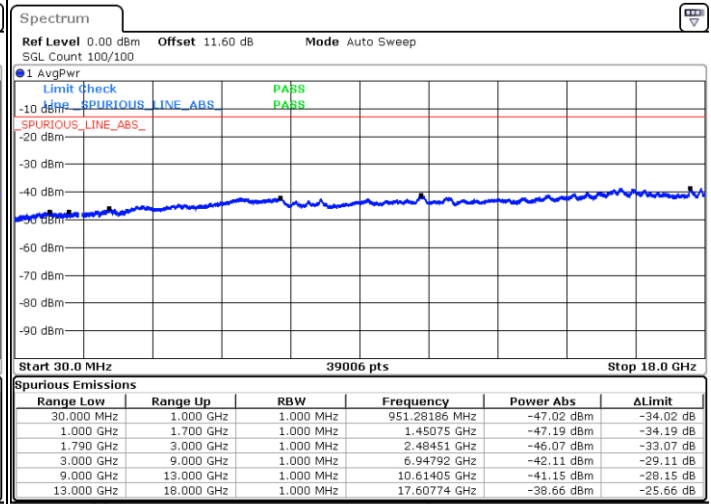

Date: 8.OCT.2020 11:20:57

Highest Channel / FullIRB

N/A

Date: 8.OCT.2020 11:27:49

LTE Band 66B / 15MHz+5MHz

16QAM

Lowest Channel / 1RB0 and 1RB24

Lowest Channel / 1RB74 and 1RB0

Date: 8.OCT.2020 13:13:17

Date: 8.OCT.2020 13:10:43

Lowest Channel / FullIRB

N/A

Date: 8.OCT.2020 13:17:35

LTE Band 66B / 15MHz+5MHz

16QAM

Middle Channel / 1RB24 and 1RB49

Middle Channel / 1RB74 and 1RB0

Date: 8.OCT.2020 14:24:11

Date: 8.OCT.2020 14:26:45

Middle Channel / FullIRB

N/A

Date: 8.OCT.2020 14:19:54

LTE Band 66B / 15MHz+5MHz

16QAM

Highest Channel / 1RB0 and 1RB24

Highest Channel / 1RB74 and 1RB0

Date: 8.OCT.2020 14:43:47

Date: 8.OCT.2020 14:39:30

Highest Channel / FullIRB

N/A

Date: 8.OCT.2020 14:46:22

LTE Band 66B / 5MHz+5MHz