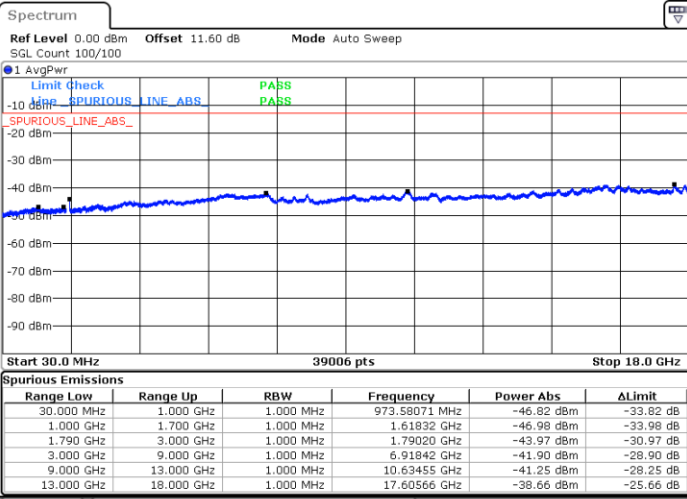

Middle Channel / FullIRB

N/A

Date: 7.OCT.2020 17:09:08

LTE Band 66B / 5MHz+5MHz

256QAM

Highest Channel / 1RB0 and 1RB24

Highest Channel / 1RB24 and 1RB0

Date: 7.OCT.2020 17:30:17

Date: 7.OCT.2020 17:29:25

Highest Channel / FullIRB

N/A

Date: 7.OCT.2020 17:36:17

LTE Band 66B / 5MHz+10MHz

256QAM

Lowest Channel / 1RB0 and 1RB49

Lowest Channel / 1RB24 and 1RB0

Date: 7.OCT.2020 17:52:23

Date: 7.OCT.2020 17:46:23

Lowest Channel / FullIRB

N/A

Date: 7.OCT.2020 17:53:15

LTE Band 66B / 5MHz+10MHz

256QAM

Middle Channel / 1RB0 and 1RB49

Middle Channel / 1RB24 and 1RB0

Date: 7.OCT.2020 18:23:52

Date: 7.OCT.2020 18:29:52

Middle Channel / FullIRB

N/A

Date: 7.OCT.2020 18:23:00

LTE Band 66B / 5MHz+10MHz

256QAM