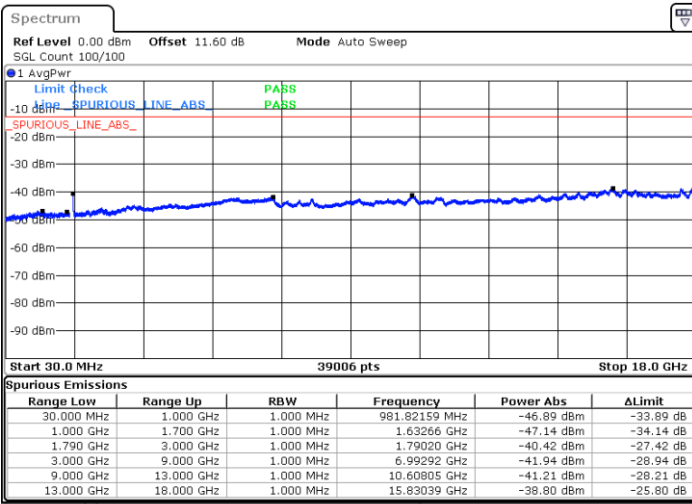

Lowest Channel / FullIRB

N/A

Date: 7.OCT.2020 17:54:06

LTE Band 66B / 5MHz+10MHz

64QAM

Middle Channel / 1RB0 and 1RB49

Middle Channel / 1RB24 and 1RB0

Date: 7.OCT.2020 18:24:43

Date: 7.OCT.2020 18:29:00

Middle Channel / FullIRB

N/A

Date: 7.OCT.2020 18:22:08

LTE Band 66B / 5MHz+10MHz

64QAM

Highest Channel / 1RB0 and 1RB49

Highest Channel / 1RB24 and 1RB0

Date: 7.OCT.2020 18:09:53

Date: 7.OCT.2020 18:07:19

Highest Channel / FullIRB

N/A

Date: 7.OCT.2020 18:14:11

LTE Band 66B / 5MHz+15MHz

64QAM

Lowest Channel / 1RB0 and 1RB74

Lowest Channel / 1RB24 and 1RB0

Date: 8.OCT.2020 12:08:45

Date: 8.OCT.2020 12:04:28

Lowest Channel / FullIRB

N/A

Date: 8.OCT.2020 12:11:20

LTE Band 66B / 5MHz+15MHz

64QAM