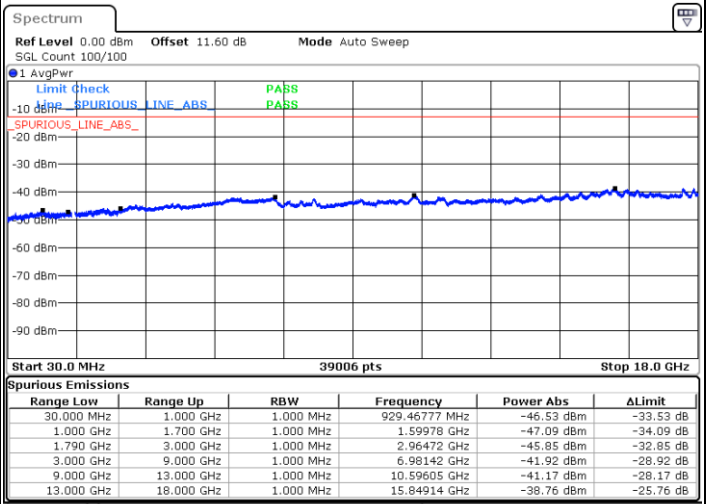

LTE Band 66B / 5MHz+5MHz

64QAM

MiddleChannel / 1RB0 and 1RB24

Middle Channel / 1RB24 and 1RB0

Date: 7.OCT.2020 17:11:01

Date: 7.OCT.2020 17:15:44

Middle Channel / FullIRB

N/A

Date: 7.OCT.2020 17:08:12

LTE Band 66B / 5MHz+5MHz

64QAM

Highest Channel / 1RB0 and 1RB24

Highest Channel / 1RB24 and 1RB0

Date: 7.OCT.2020 17:31:08

Date: 7.OCT.2020 17:28:34

Highest Channel / FullIRB

N/A

Date: 7.OCT.2020 17:35:26

LTE Band 66B / 5MHz+10MHz

64QAM

Lowest Channel / 1RB0 and 1RB49

Lowest Channel / 1RB24 and 1RB0

Date: 7.OCT.2020 17:51:32

Date: 7.OCT.2020 17:47:14