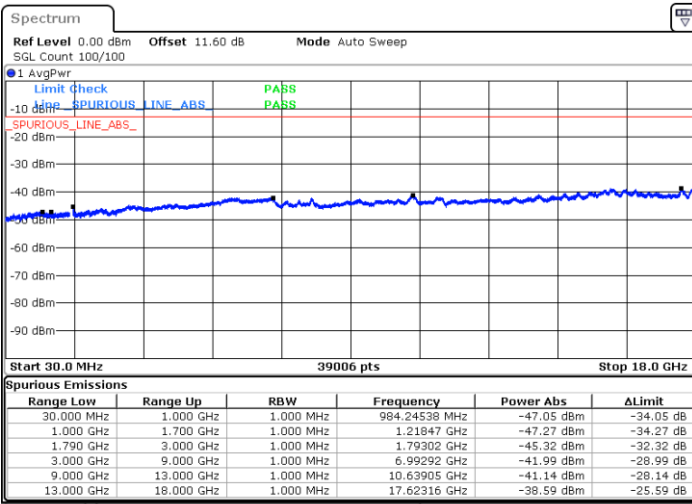

Lowest Channel / FullIRB

N/A

Date: 7.OCT.2020 17:54:06

LTE Band 66B / 5MHz+10MHz

64QAM

Middle Channel / 1RB0 and 1RB49

Middle Channel / 1RB24 and 1RB0

Date: 7.OCT.2020 18:24:43

Date: 7.OCT.2020 18:29:00

Middle Channel / FullIRB

N/A

Date: 7.OCT.2020 18:22:08

LTE Band 66B / 5MHz+10MHz

64QAM

Highest Channel / 1RB0 and 1RB49

Highest Channel / 1RB24 and 1RB0

Date: 7.OCT.2020 18:09:53

Date: 7.OCT.2020 18:07:19

Highest Channel / FullIRB

N/A

Date: 7.OCT.2020 18:14:11

LTE Band 66B / 5MHz+15MHz

64QAM

Lowest Channel / 1RB0 and 1RB74

Lowest Channel / 1RB24 and 1RB0

Date: 8.OCT.2020 12:08:45

Date: 8.OCT.2020 12:04:28

Lowest Channel / FullIRB

N/A

Date: 8.OCT.2020 12:11:20

LTE Band 66B / 5MHz+15MHz

64QAM