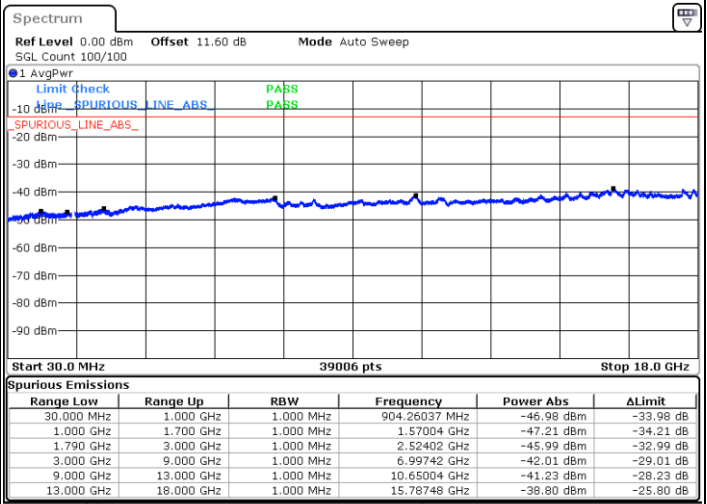

LTE Band 66B / 10MHz+5MHz

16QAM

Highest Channel / 1RB0 and 1RB24

Highest Channel / 1RB49 and 1RB0

Date: 8.OCT.2020 10:21:50

Date: 8.OCT.2020 10:17:33

Highest Channel / FullIRB

N/A

Date: 8.OCT.2020 10:24:25

LTE Band 66B / 10MHz+10MHz

16QAM

Lowest Channel / 1RB0 and 1RB49

Lowest Channel / 1RB49 and 1RB0

Date: 8.OCT.2020 10:44:01

Date: 8.OCT.2020 10:41:27

Lowest Channel / FullIRB

Middle Channel / FullIRB

N/A

Date: 8.OCT.2020 10:58:10

LTE Band 66B / 10MHz+10MHz

16QAM

Highest Channel / 1RB0 and 1RB49

Highest Channel / 1RB49 and 1RB0

Date: 8.OCT.2020 11:25:15