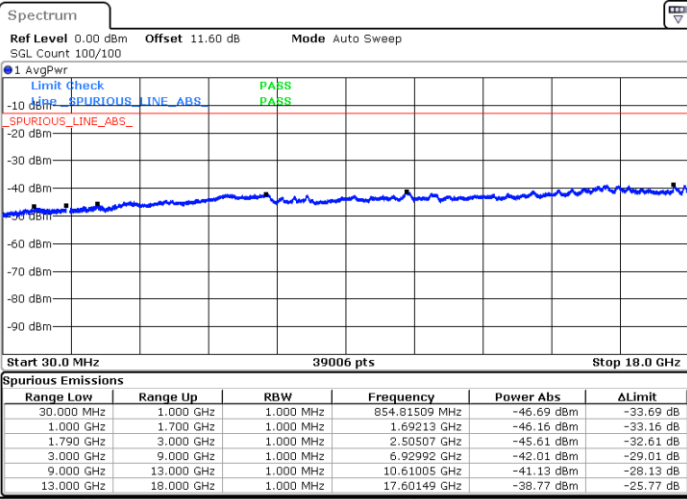

LTE Band 66B / 15MHz+5MHz

64QAM

Highest Channel / 1RB0 and 1RB24

Highest Channel / 1RB74 and 1RB0

Date: 8.OCT.2020 14:42:56

Date: 8.OCT.2020 14:40:22

Highest Channel / FullIRB

N/A

Date: 8.OCT.2020 14:47:14

LTE Band 66B / 5MHz+5MHz

256QAM

Lowest Channel / 1RB0 and 1RB24

Lowest Channel / 1RB24 and 1RB0

Date: 7.OCT.2020 16:55:44

Date: 7.OCT.2020 16:49:08

Lowest Channel / FullIRB

N/A

Date: 7.OCT.2020 16:56:40

LTE Band 66B / 5MHz+5MHz

256QAM

MiddleChannel / 1RB0 and 1RB24

Middle Channel / 1RB24 and 1RB0

Date: 7.OCT.2020 17:10:05

Date: 7.OCT.2020 17:16:40

Middle Channel / FullIRB

N/A

Date: 7.OCT.2020 17:09:08

LTE Band 66B / 5MHz+5MHz

256QAM

Highest Channel / 1RB0 and 1RB24

Highest Channel / 1RB24 and 1RB0

Date: 7.OCT.2020 17:30:17