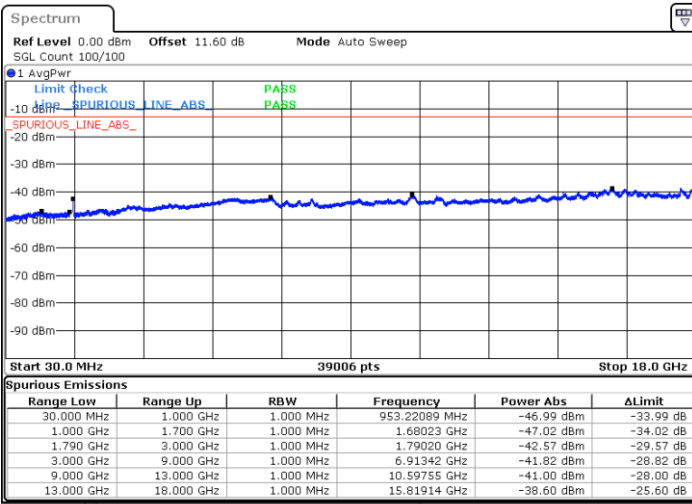

LTE Band 66B / 5MHz+5MHz

64QAM

MiddleChannel / 1RB0 and 1RB24

Middle Channel / 1RB24 and 1RB0

Date: 7.OCT.2020 17:11:01

Date: 7.OCT.2020 17:15:44

Middle Channel / FullIRB

N/A

Date: 7.OCT.2020 17:08:12

LTE Band 66B / 5MHz+5MHz

64QAM

Highest Channel / 1RB0 and 1RB24

Highest Channel / 1RB24 and 1RB0

Date: 7.OCT.2020 17:31:08

Date: 7.OCT.2020 17:28:34

Highest Channel / FullIRB

N/A

Date: 7.OCT.2020 17:35:26

LTE Band 66B / 5MHz+10MHz

64QAM

Lowest Channel / 1RB0 and 1RB49

Lowest Channel / 1RB24 and 1RB0

Date: 7.OCT.2020 17:51:32

Date: 7.OCT.2020 17:47:14