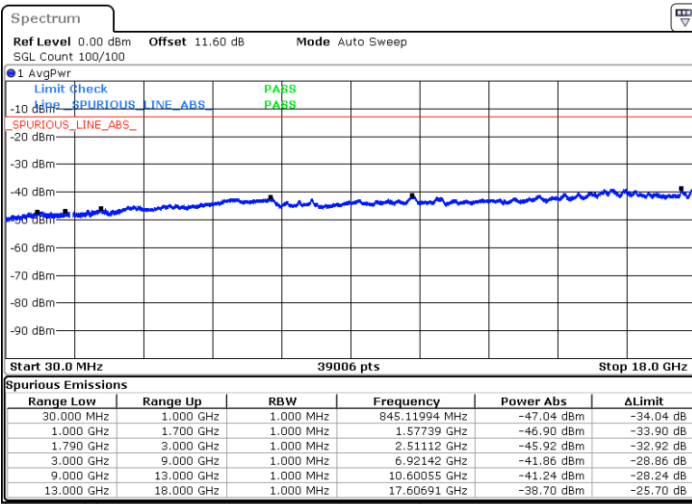

Lowest Channel / 1RB24 and 1RB0

Date: 8.OCT.2020 12:08:45

Date: 8.OCT.2020 12:04:28

Lowest Channel / FullIRB

N/A

Date: 8.OCT.2020 12:11:20

LTE Band 66B / 5MHz+15MHz

64QAM

Middle Channel / 1RB0 and 1RB74

Middle Channel / 1RB24 and 1RB0

Date: 8.OCT.2020 12:22:21

Date: 8.OCT.2020 12:26:38

Middle Channel / FullIRB

N/A

Date: 8.OCT.2020 12:19:46

LTE Band 66B / 5MHz+15MHz

64QAM

Highest Channel / 1RB0 and 1RB74

Highest Channel / 1RB24 and 1RB0

Date: 8.OCT.2020 12:49:58

Date: 8.OCT.2020 12:47:23

Highest Channel / FullIRB

N/A

Date: 8.OCT.2020 12:57:05

LTE Band 66B / 10MHz+5MHz

64QAM

Lowest Channel / 1RB0 and 1RB24

Lowest Channel / 1RB49 and 1RB0

Date: 8.OCT.2020 09:48:31

Date: 8.OCT.2020 09:44:13

Lowest Channel / FullIRB

N/A