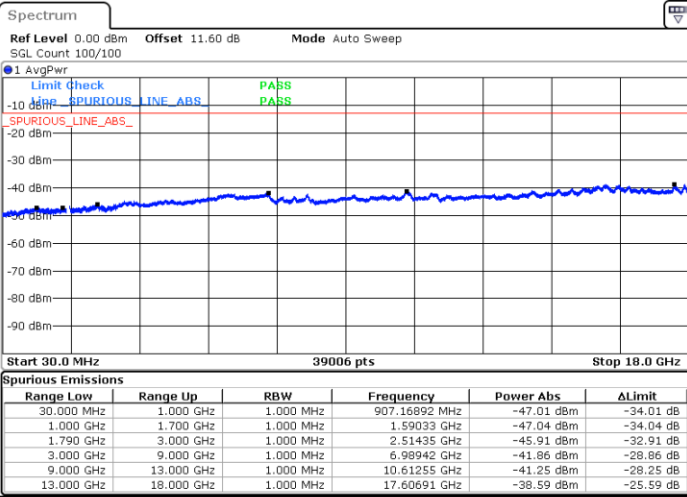

Date: 7.OCT.2020 17:29:25

Highest Channel / FullIRB

N/A

Date: 7.OCT.2020 17:36:17

LTE Band 66B / 5MHz+10MHz

256QAM

Lowest Channel / 1RB0 and 1RB49

Lowest Channel / 1RB24 and 1RB0

Date: 7.OCT.2020 17:52:23

Date: 7.OCT.2020 17:46:23

Lowest Channel / FullIRB

N/A

Date: 7.OCT.2020 17:53:15

LTE Band 66B / 5MHz+10MHz

256QAM

Middle Channel / 1RB0 and 1RB49

Middle Channel / 1RB24 and 1RB0

Date: 7.OCT.2020 18:23:52

Date: 7.OCT.2020 18:29:52

Middle Channel / FullIRB

N/A

Date: 7.OCT.2020 18:23:00

LTE Band 66B / 5MHz+10MHz

256QAM

Highest Channel / 1RB0 and 1RB49

Highest Channel / 1RB24 and 1RB0

Date: 7.OCT.2020 18:09:02

Date: 7.OCT.2020 18:08:11

Highest Channel / FullIRB

N/A

Date: 7.OCT.2020 18:15:03