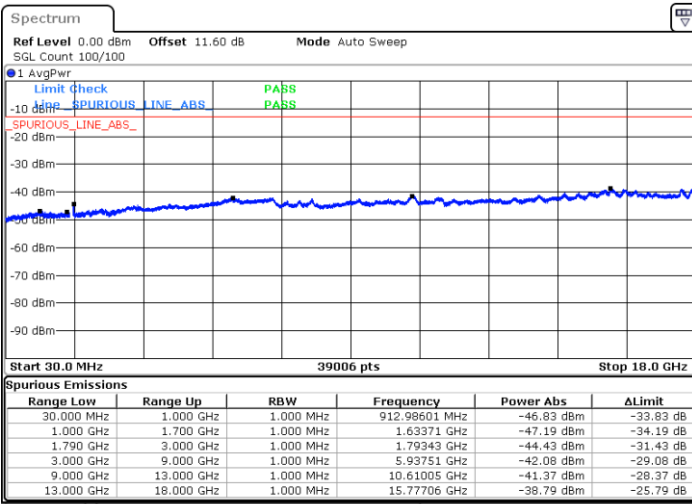

Date: 8.OCT.2020 09:51:05

LTE Band 66B / 10MHz+5MHz

64QAM

Middle Channel / 1RB0 and 1RB24

Middle Channel / 1RB49 and 1RB0

Date: 8.OCT.2020 10:01:36

Date: 8.OCT.2020 10:05:53

Middle Channel / FullIRB

N/A

Date: 8.OCT.2020 09:59:02

LTE Band 66B / 10MHz+5MHz

64QAM

Highest Channel / 1RB0 and 1RB24

Highest Channel / 1RB49 and 1RB0

Date: 8.OCT.2020 10:20:59

Date: 8.OCT.2020 10:18:24

Highest Channel / FullIRB

N/A

Date: 8.OCT.2020 10:25:16

LTE Band 66B / 10MHz+10MHz

64QAM

Lowest Channel / 1RB0 and 1RB49

Lowest Channel / 1RB49 and 1RB0

Date: 8.OCT.2020 10:44:53