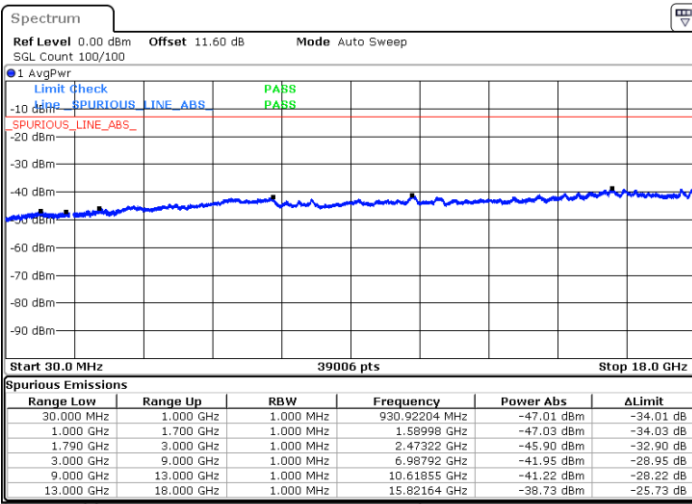

N/A

Date: 8.OCT.2020 10:48:19

LTE Band 66B / 10MHz+10MHz

16QAM

Middle Channel / 1RB0 and 1RB49

Middle Channel / 1RB49 and 1RB0

Date: 8.OCT.2020 11:02:28

Date: 8.OCT.2020 11:05:02

Middle Channel / FullIRB

N/A

Date: 8.OCT.2020 10:58:10

LTE Band 66B / 10MHz+10MHz

16QAM

Highest Channel / 1RB0 and 1RB49

Highest Channel / 1RB49 and 1RB0

Date: 8.OCT.2020 11:25:15

Date: 8.OCT.2020 11:20:57

Highest Channel / FullIRB

N/A

Date: 8.OCT.2020 11:27:49

LTE Band 66B / 15MHz+5MHz

16QAM

Lowest Channel / 1RB0 and 1RB24

Lowest Channel / 1RB74 and 1RB0

Date: 8.OCT.2020 13:13:17

Date: 8.OCT.2020 13:10:43

Lowest Channel / FullIRB

N/A

Date: 8.OCT.2020 13:17:35

LTE Band 66B / 15MHz+5MHz

16QAM

Middle Channel / 1RB24 and 1RB49