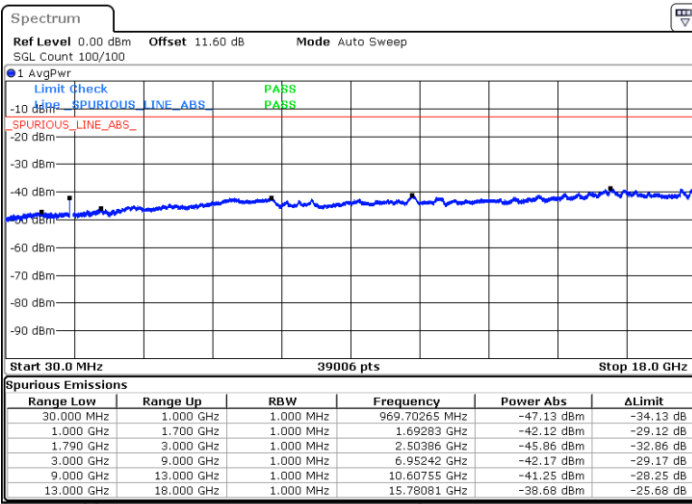

Middle Channel / FullIRB

N/A

Date: 8.OCT.2020 10:58:10

LTE Band 66B / 10MHz+10MHz

16QAM

Highest Channel / 1RB0 and 1RB49

Highest Channel / 1RB49 and 1RB0

Date: 8.OCT.2020 11:25:15

Date: 8.OCT.2020 11:20:57

Highest Channel / FullIRB

N/A

Date: 8.OCT.2020 11:27:49

LTE Band 66B / 15MHz+5MHz

16QAM

Lowest Channel / 1RB0 and 1RB24

Lowest Channel / 1RB74 and 1RB0

Date: 8.OCT.2020 13:13:17

Date: 8.OCT.2020 13:10:43

Lowest Channel / FullIRB

N/A

Date: 8.OCT.2020 13:17:35

LTE Band 66B / 15MHz+5MHz

16QAM

Middle Channel / 1RB24 and 1RB49