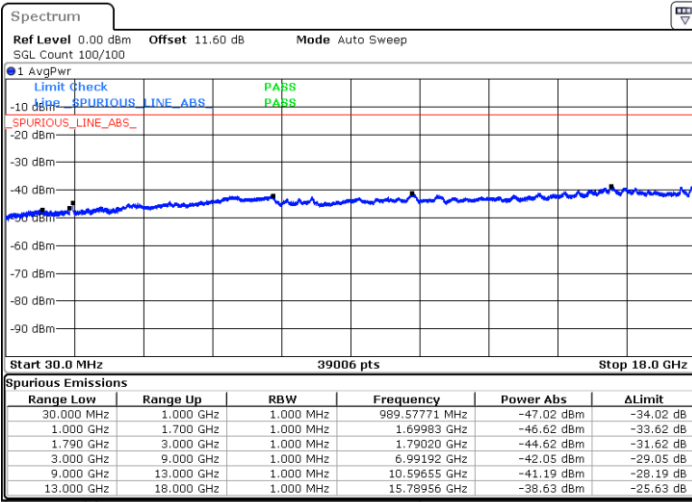

Lowest Channel / 1RB24 and 1RB0

Date: 8.OCT.2020 12:08:45

Date: 8.OCT.2020 12:04:28

Lowest Channel / FullIRB

N/A

Date: 8.OCT.2020 12:11:20

LTE Band 66B / 5MHz+15MHz

64QAM

Middle Channel / 1RB0 and 1RB74

Middle Channel / 1RB24 and 1RB0

Date: 8.OCT.2020 12:22:21

Date: 8.OCT.2020 12:26:38

Middle Channel / FullIRB

N/A

Date: 8.OCT.2020 12:19:46

LTE Band 66B / 5MHz+15MHz

64QAM

Highest Channel / 1RB0 and 1RB74

Highest Channel / 1RB24 and 1RB0

Date: 8.OCT.2020 12:49:58

Date: 8.OCT.2020 12:47:23

Highest Channel / FullIRB

N/A

Date: 8.OCT.2020 12:57:05

LTE Band 66B / 10MHz+5MHz

64QAM

Lowest Channel / 1RB0 and 1RB24

Lowest Channel / 1RB49 and 1RB0

Date: 8.OCT.2020 09:48:31

Date: 8.OCT.2020 09:44:13

Lowest Channel / FullIRB

N/A