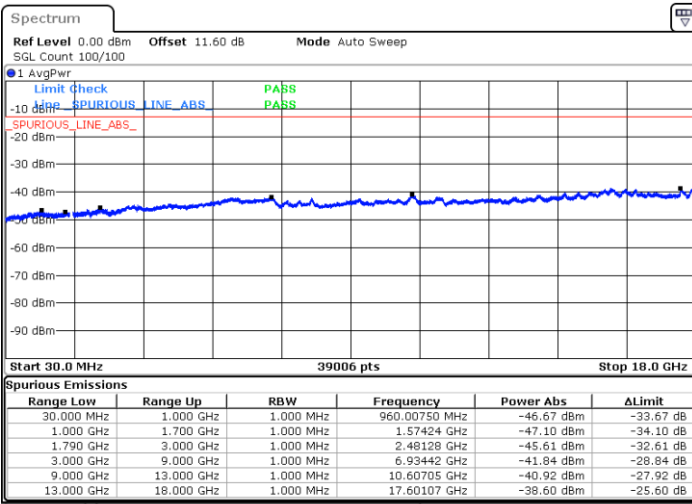

Highest Channel / 1RB0 and 1RB24

Highest Channel / 1RB74 and 1RB0

Date: 8.OCT.2020 14:43:47

Date: 8.OCT.2020 14:39:30

Highest Channel / FullIRB

N/A

Date: 8.OCT.2020 14:46:22

LTE Band 66B / 5MHz+5MHz

LTE Band 66B / 5MHz+5MHz

64QAM

MiddleChannel / 1RB0 and 1RB24

Middle Channel / 1RB24 and 1RB0

Date: 7.OCT.2020 17:11:01

Date: 7.OCT.2020 17:15:44

Middle Channel / FullIRB

N/A

Date: 7.OCT.2020 17:08:12

LTE Band 66B / 5MHz+5MHz

64QAM

Highest Channel / 1RB0 and 1RB24

Highest Channel / 1RB24 and 1RB0

Date: 7.OCT.2020 17:31:08

Date: 7.OCT.2020 17:28:34

Highest Channel / FullIRB