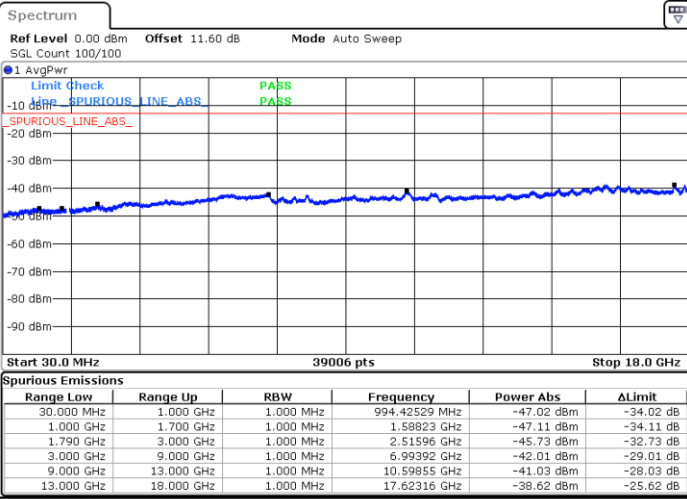

Date: 8.OCT.2020 14:47:14

LTE Band 66B / 5MHz+5MHz

256QAM

Lowest Channel / 1RB0 and 1RB24

Lowest Channel / 1RB24 and 1RB0

Date: 7.OCT.2020 16:55:44

Date: 7.OCT.2020 16:49:08

Lowest Channel / FullIRB

N/A

Date: 7.OCT.2020 16:56:40

LTE Band 66B / 5MHz+5MHz

256QAM

MiddleChannel / 1RB0 and 1RB24

Middle Channel / 1RB24 and 1RB0

Date: 7.OCT.2020 17:10:05

Date: 7.OCT.2020 17:16:40

Middle Channel / FullIRB

N/A

Date: 7.OCT.2020 17:09:08

LTE Band 66B / 5MHz+5MHz

256QAM

Highest Channel / 1RB0 and 1RB24

Highest Channel / 1RB24 and 1RB0

Date: 7.OCT.2020 17:30:17

Date: 7.OCT.2020 17:29:25

Highest Channel / FullIRB

N/A

Date: 7.OCT.2020 17:36:17

LTE Band 66B / 5MHz+10MHz

256QAM

Lowest Channel / 1RB0 and 1RB49

Lowest Channel / 1RB24 and 1RB0