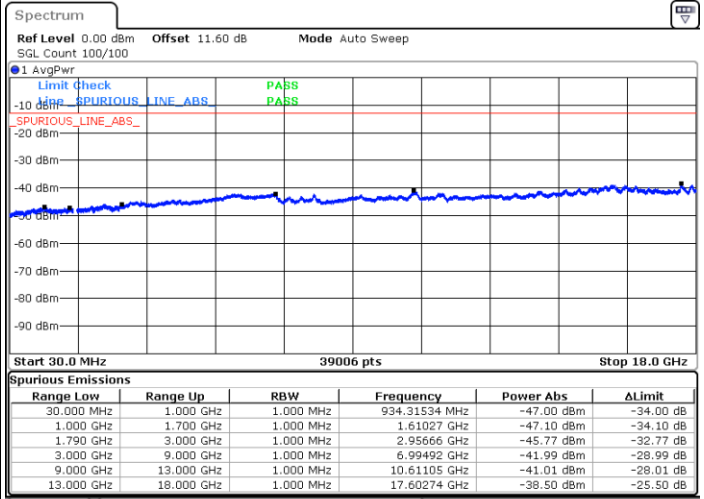

Middle Channel / FullIRB

N/A

Date: 7.OCT.2020 17:09:08

LTE Band 66B / 5MHz+5MHz

256QAM

Highest Channel / 1RB0 and 1RB24

Highest Channel / 1RB24 and 1RB0

Date: 7.OCT.2020 17:30:17

Date: 7.OCT.2020 17:29:25

Highest Channel / FullIRB

N/A

Date: 7.OCT.2020 17:36:17

LTE Band 66B / 5MHz+10MHz

256QAM

Lowest Channel / 1RB0 and 1RB49

Lowest Channel / 1RB24 and 1RB0

Date: 7.OCT.2020 17:52:23

Date: 7.OCT.2020 17:46:23

Lowest Channel / FullIRB

N/A

Date: 7.OCT.2020 17:53:15

LTE Band 66B / 5MHz+10MHz

256QAM

Middle Channel / 1RB0 and 1RB49