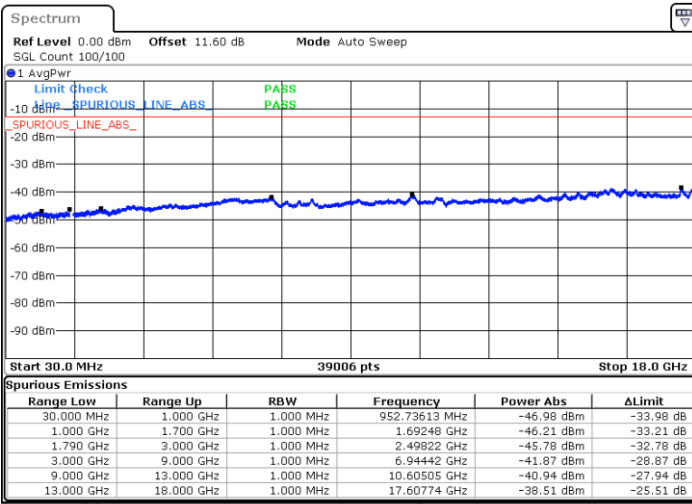

Middle Channel / 1RB74 and 1RB0

Date: 8.OCT.2020 14:24:11

Date: 8.OCT.2020 14:26:45

Middle Channel / FullIRB

N/A

Date: 8.OCT.2020 14:19:54

LTE Band 66B / 15MHz+5MHz

16QAM

Highest Channel / 1RB0 and 1RB24

Highest Channel / 1RB74 and 1RB0

Date: 8.OCT.2020 14:43:47

Date: 8.OCT.2020 14:39:30

Highest Channel / FullIRB

N/A

Date: 8.OCT.2020 14:46:22

LTE Band 66B / 5MHz+5MHz

64QAM

Lowest Channel / 1RB0 and 1RB24

Lowest Channel / 1RB24 and 1RB0

Date: 7.OCT.2020 16:54:47

Date: 7.OCT.2020 16:50:05

Lowest Channel / FullIRB

N/A

Date: 7.OCT.2020 16:57:37