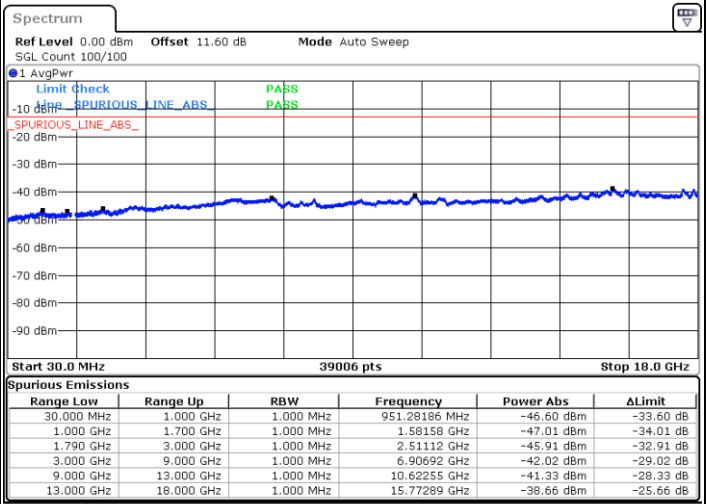

LTE Band 66B / 10MHz+5MHz

64QAM

Lowest Channel / 1RB0 and 1RB24

Lowest Channel / 1RB49 and 1RB0

Date: 8.OCT.2020 09:48:31

Date: 8.OCT.2020 09:44:13

Lowest Channel / FullIRB

N/A

Date: 8.OCT.2020 09:51:05

LTE Band 66B / 10MHz+5MHz

64QAM

Middle Channel / 1RB0 and 1RB24

Middle Channel / 1RB49 and 1RB0

Date: 8.OCT.2020 10:01:36

Date: 8.OCT.2020 10:05:53

Middle Channel / FullIRB