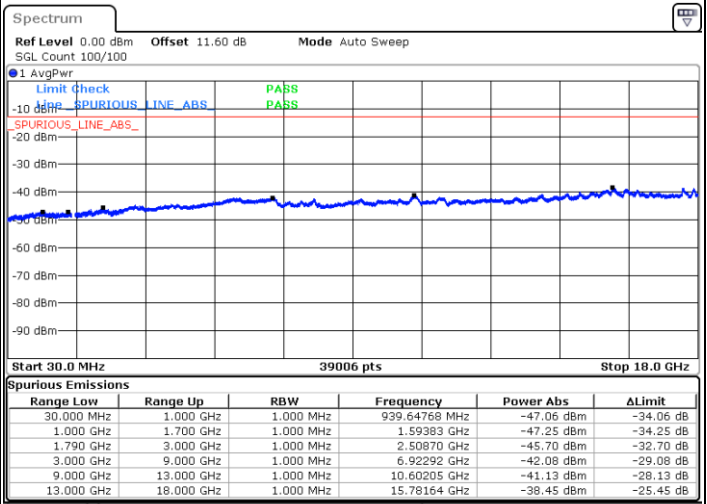

LTE Band 66B / 15MHz+5MHz

64QAM

Middle Channel / 1RB0 and 1RB24

Middle Channel / 1RB74 and 1RB0

Date: 8.OCT.2020 14:23:20

Date: 8.OCT.2020 14:27:37