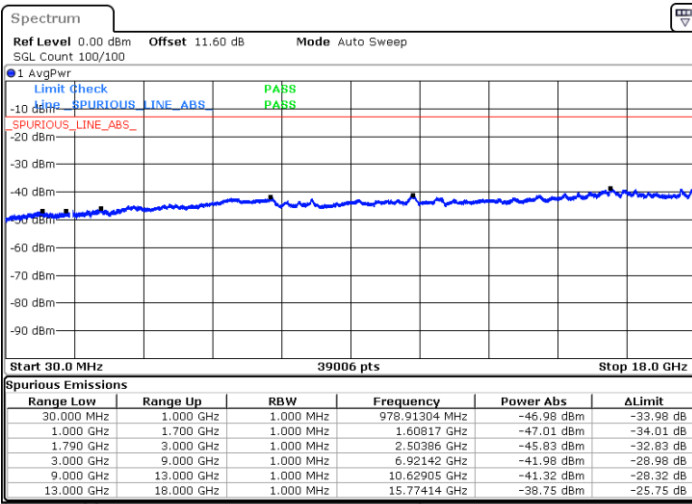

LTE Band 66B / 10MHz+5MHz

64QAM

Lowest Channel / 1RB0 and 1RB24

Lowest Channel / 1RB49 and 1RB0

Date: 8.OCT.2020 09:48:31

Date: 8.OCT.2020 09:44:13

Lowest Channel / FullIRB

N/A

Date: 8.OCT.2020 09:51:05

LTE Band 66B / 10MHz+5MHz

64QAM

Middle Channel / 1RB0 and 1RB24

Middle Channel / 1RB49 and 1RB0

Date: 8.OCT.2020 10:01:36

Date: 8.OCT.2020 10:05:53

Middle Channel / FullIRB

N/A

Date: 8.OCT.2020 09:59:02

LTE Band 66B / 10MHz+5MHz

64QAM

Highest Channel / 1RB0 and 1RB24

Highest Channel / 1RB49 and 1RB0

Date: 8.OCT.2020 10:20:59

Date: 8.OCT.2020 10:18:24

Highest Channel / FullIRB

N/A

Date: 8.OCT.2020 10:25:16

LTE Band 66B / 10MHz+10MHz

64QAM

Lowest Channel / 1RB0 and 1RB49

Lowest Channel / 1RB49 and 1RB0

Date: 8.OCT.2020 10:44:53