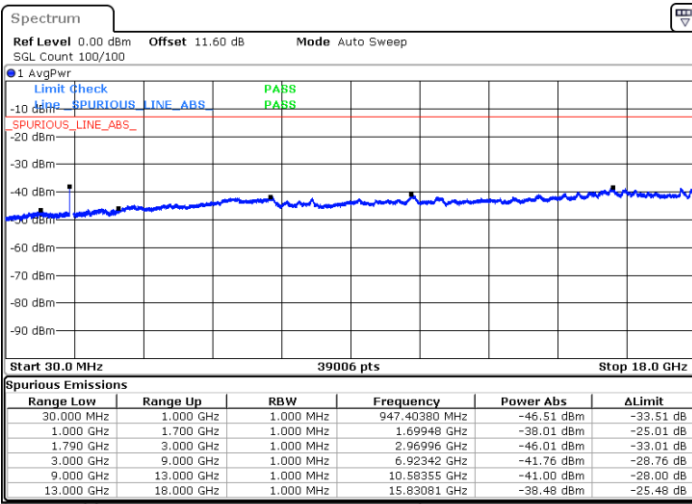

Highest Channel / 1RB0 and 1RB24

Highest Channel / 1RB74 and 1RB0

Date: 8.OCT.2020 14:43:47

Date: 8.OCT.2020 14:39:30

Highest Channel / FullIRB

N/A

Date: 8.OCT.2020 14:46:22

LTE Band 66B / 5MHz+5MHz

64QAM

Lowest Channel / 1RB0 and 1RB24

Lowest Channel / 1RB24 and 1RB0

Date: 7.OCT.2020 16:54:47

Date: 7.OCT.2020 16:50:05

Lowest Channel / FullIRB

N/A

Date: 7.OCT.2020 16:57:37

LTE Band 66B / 5MHz+5MHz

64QAM

MiddleChannel / 1RB0 and 1RB24

Middle Channel / 1RB24 and 1RB0

Date: 7.OCT.2020 17:11:01

Date: 7.OCT.2020 17:15:44

Middle Channel / FullIRB

N/A

Date: 7.OCT.2020 17:08:12

LTE Band 66B / 5MHz+5MHz

64QAM

Highest Channel / 1RB0 and 1RB24

Highest Channel / 1RB24 and 1RB0

Date: 7.OCT.2020 17:31:08

Date: 7.OCT.2020 17:28:34

Highest Channel / FullIRB