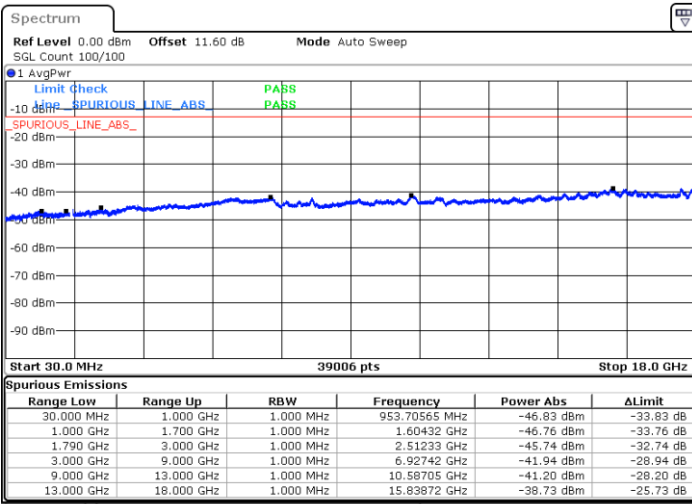

N/A

Date: 7.OCT.2020 17:35:26

LTE Band 66B / 5MHz+10MHz

64QAM

Lowest Channel / 1RB0 and 1RB49

Lowest Channel / 1RB24 and 1RB0

Date: 7.OCT.2020 17:51:32

Date: 7.OCT.2020 17:47:14

Lowest Channel / FullIRB

N/A

Date: 7.OCT.2020 17:54:06

LTE Band 66B / 5MHz+10MHz

64QAM

Middle Channel / 1RB0 and 1RB49

Middle Channel / 1RB24 and 1RB0

Date: 7.OCT.2020 18:24:43

Date: 7.OCT.2020 18:29:00

Middle Channel / FullIRB

N/A

Date: 7.OCT.2020 18:22:08

LTE Band 66B / 5MHz+10MHz

64QAM

Highest Channel / 1RB0 and 1RB49

Highest Channel / 1RB24 and 1RB0

Date: 7.OCT.2020 18:09:53

Date: 7.OCT.2020 18:07:19

Highest Channel / FullIRB

N/A

Date: 7.OCT.2020 18:14:11

LTE Band 66B / 5MHz+15MHz

64QAM

Lowest Channel / 1RB0 and 1RB74