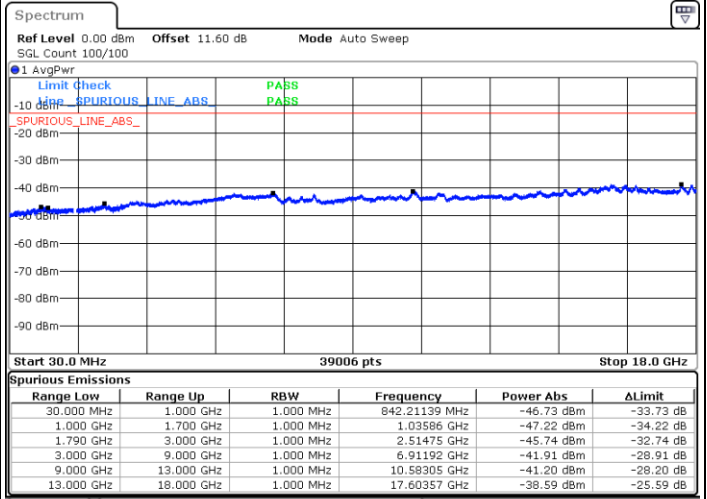

Date: 7.OCT.2020 17:29:25

Highest Channel / FullIRB

N/A

Date: 7.OCT.2020 17:36:17

LTE Band 66B / 5MHz+10MHz

256QAM

Lowest Channel / 1RB0 and 1RB49

Lowest Channel / 1RB24 and 1RB0

Date: 7.OCT.2020 17:52:23

Date: 7.OCT.2020 17:46:23

Lowest Channel / FullIRB

N/A

Date: 7.OCT.2020 17:53:15

LTE Band 66B / 5MHz+10MHz

256QAM

Middle Channel / 1RB0 and 1RB49

Middle Channel / 1RB24 and 1RB0

Date: 7.OCT.2020 18:23:52

Date: 7.OCT.2020 18:29:52

Middle Channel / FullIRB

N/A

Date: 7.OCT.2020 18:23:00

LTE Band 66B / 5MHz+10MHz

256QAM

Highest Channel / 1RB0 and 1RB49

Highest Channel / 1RB24 and 1RB0

Date: 7.OCT.2020 18:09:02

Date: 7.OCT.2020 18:08:11

Highest Channel / FullIRB

N/A

Date: 7.OCT.2020 18:15:03