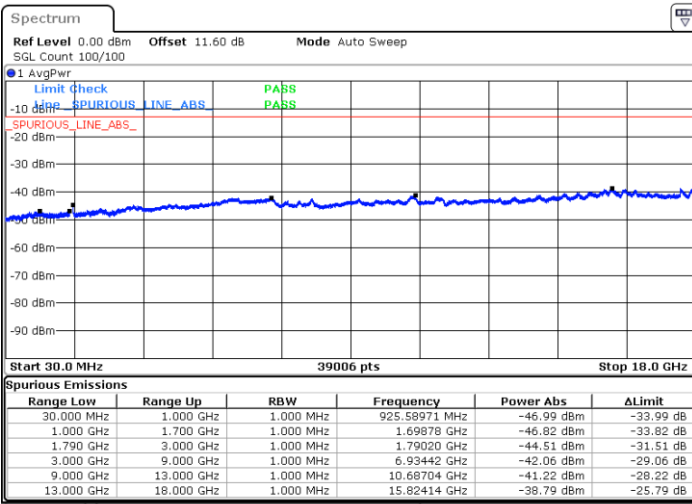

Date: 8.OCT.2020 10:24:25

LTE Band 66B / 10MHz+10MHz

16QAM

Lowest Channel / 1RB0 and 1RB49

Lowest Channel / 1RB49 and 1RB0

Date: 8.OCT.2020 10:44:01

Date: 8.OCT.2020 10:41:27

Lowest Channel / FullIRB

N/A

Date: 8.OCT.2020 10:48:19

LTE Band 66B / 10MHz+10MHz

16QAM

Middle Channel / 1RB0 and 1RB49

Middle Channel / 1RB49 and 1RB0

Date: 8.OCT.2020 11:02:28

Date: 8.OCT.2020 11:05:02

Middle Channel / FullIRB

N/A

Date: 8.OCT.2020 10:58:10

LTE Band 66B / 10MHz+10MHz

16QAM

Highest Channel / 1RB0 and 1RB49

Highest Channel / 1RB49 and 1RB0

Date: 8.OCT.2020 11:25:15

Date: 8.OCT.2020 11:20:57

Highest Channel / FullIRB

N/A

Date: 8.OCT.2020 11:27:49

LTE Band 66B / 15MHz+5MHz

16QAM

Lowest Channel / 1RB0 and 1RB24

Lowest Channel / 1RB74 and 1RB0