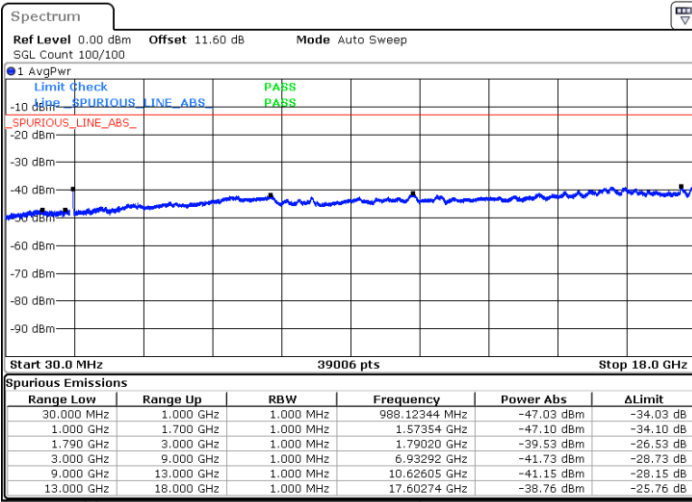

Middle Channel / 1RB0 and 1RB74

Middle Channel / 1RB24 and 1RB0

Date: 8.OCT.2020 12:22:21

Date: 8.OCT.2020 12:26:38

Middle Channel / FullIRB

N/A

Date: 8.OCT.2020 12:19:46

LTE Band 66B / 5MHz+15MHz

64QAM

Highest Channel / 1RB0 and 1RB74

Highest Channel / 1RB24 and 1RB0

Date: 8.OCT.2020 12:49:58

Date: 8.OCT.2020 12:47:23

Highest Channel / FullIRB

N/A

Date: 8.OCT.2020 12:57:05

LTE Band 66B / 10MHz+5MHz

64QAM

Lowest Channel / 1RB0 and 1RB24

Lowest Channel / 1RB49 and 1RB0

Date: 8.OCT.2020 09:48:31

Date: 8.OCT.2020 09:44:13

Lowest Channel / FullIRB

N/A