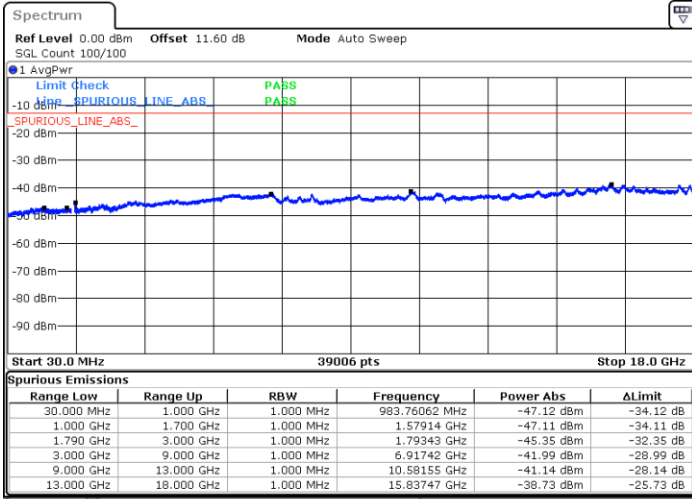

Date: 7.OCT.2020 17:29:25

Highest Channel / FullIRB

N/A

Date: 7.OCT.2020 17:36:17

LTE Band 66B / 5MHz+10MHz

256QAM

Lowest Channel / 1RB0 and 1RB49

Lowest Channel / 1RB24 and 1RB0

Date: 7.OCT.2020 17:52:23

Date: 7.OCT.2020 17:46:23

Lowest Channel / FullIRB

N/A

Date: 7.OCT.2020 17:53:15

LTE Band 66B / 5MHz+10MHz

256QAM

Middle Channel / 1RB0 and 1RB49

Middle Channel / 1RB24 and 1RB0

Date: 7.OCT.2020 18:23:52

Date: 7.OCT.2020 18:29:52

Middle Channel / FullIRB

N/A

Date: 7.OCT.2020 18:23:00

LTE Band 66B / 5MHz+10MHz

256QAM

Highest Channel / 1RB0 and 1RB49

Highest Channel / 1RB24 and 1RB0

Date: 7.OCT.2020 18:09:02

Date: 7.OCT.2020 18:08:11

Highest Channel / FullIRB

N/A

Date: 7.OCT.2020 18:15:03