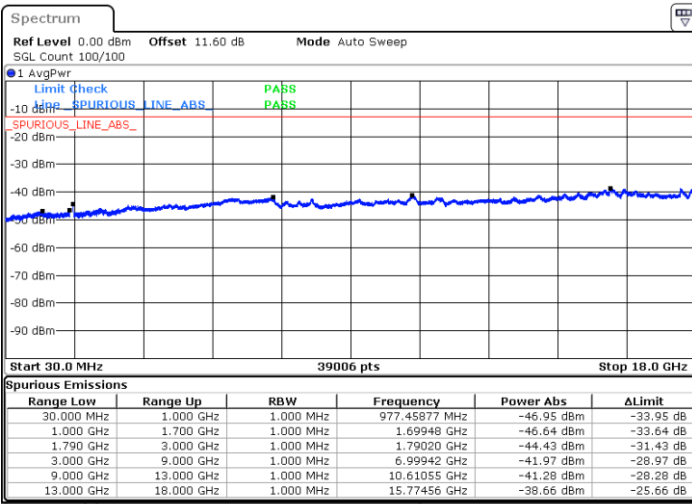

Highest Channel / FullIRB

N/A

Date: 8.OCT.2020 10:25:16

LTE Band 66B / 10MHz+10MHz

64QAM

Lowest Channel / 1RB0 and 1RB49

Lowest Channel / 1RB49 and 1RB0

Date: 8.OCT.2020 10:44:53

Date: 8.OCT.2020 10:40:36

Lowest Channel / FullIRB

N/A

Date: 8.OCT.2020 10:47:28

LTE Band 66B / 10MHz+10MHz

64QAM

Middle Channel / 1RB0 and 1RB49

Middle Channel / 1RB49 and 1RB0

Date: 8.OCT.2020 11:01:37

Date: 8.OCT.2020 11:05:54

Middle Channel / FullIRB

N/A

Date: 8.OCT.2020 10:59:02

LTE Band 66B / 10MHz+10MHz

64QAM

Highest Channel / 1RB0 and 1RB49

Highest Channel / 1RB49 and 1RB0

Date: 8.OCT.2020 11:24:23

Date: 8.OCT.2020 11:21:49

Highest Channel / FullIRB

N/A

Date: 8.OCT.2020 11:28:41

LTE Band 66B / 15MHz+5MHz

64QAM