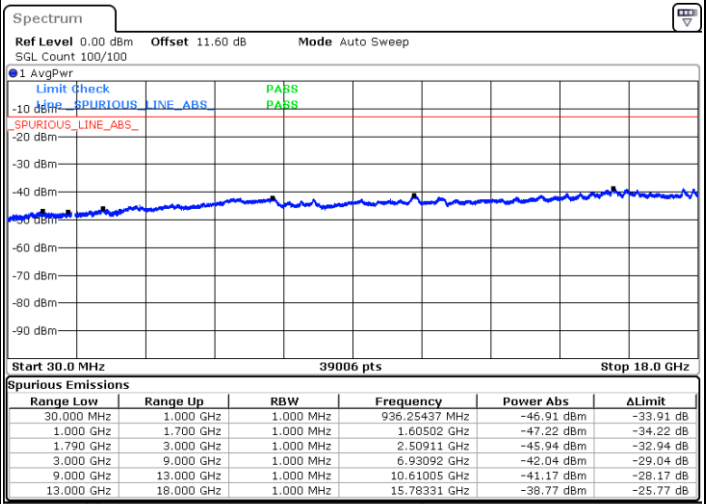

N/A

Date: 8.OCT.2020 09:59:02

LTE Band 66B / 10MHz+5MHz

64QAM

Highest Channel / 1RB0 and 1RB24

Highest Channel / 1RB49 and 1RB0

Date: 8.OCT.2020 10:20:59

Date: 8.OCT.2020 10:18:24

Highest Channel / FullIRB

N/A

Date: 8.OCT.2020 10:25:16

LTE Band 66B / 10MHz+10MHz

64QAM

Lowest Channel / 1RB0 and 1RB49

Lowest Channel / 1RB49 and 1RB0

Date: 8.OCT.2020 10:44:53

Date: 8.OCT.2020 10:40:36

Lowest Channel / FullIRB

N/A

Date: 8.OCT.2020 10:47:28

LTE Band 66B / 10MHz+10MHz

64QAM

Middle Channel / 1RB0 and 1RB49

Middle Channel / 1RB49 and 1RB0

Date: 8.OCT.2020 11:01:37

Date: 8.OCT.2020 11:05:54

Middle Channel / FullIRB

N/A

Date: 8.OCT.2020 10:59:02

LTE Band 66B / 10MHz+10MHz

64QAM

Highest Channel / 1RB0 and 1RB49