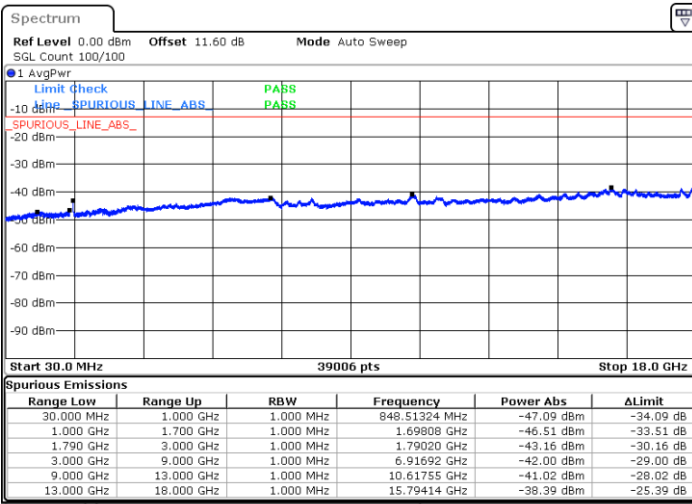

Highest Channel / 1RB49 and 1RB0

Date: 8.OCT.2020 11:24:23

Date: 8.OCT.2020 11:21:49

Highest Channel / FullIRB

N/A

Date: 8.OCT.2020 11:28:41

LTE Band 66B / 15MHz+5MHz

64QAM

Lowest Channel / 1RB0 and 1RB24

Lowest Channel / 1RB74 and 1RB0

Date: 8.OCT.2020 13:14:09

Date: 8.OCT.2020 13:09:51

Lowest Channel / FullIRB

N/A

Date: 8.OCT.2020 13:16:43

LTE Band 66B / 15MHz+5MHz

64QAM

Middle Channel / 1RB0 and 1RB24

Middle Channel / 1RB74 and 1RB0

Date: 8.OCT.2020 14:23:20

Date: 8.OCT.2020 14:27:37

Middle Channel / FullIRB

N/A

Date: 8.OCT.2020 14:20:45

LTE Band 66B / 15MHz+5MHz

64QAM

Highest Channel / 1RB0 and 1RB24

Highest Channel / 1RB74 and 1RB0

Date: 8.OCT.2020 14:42:56

Date: 8.OCT.2020 14:40:22

Highest Channel / FullIRB

N/A