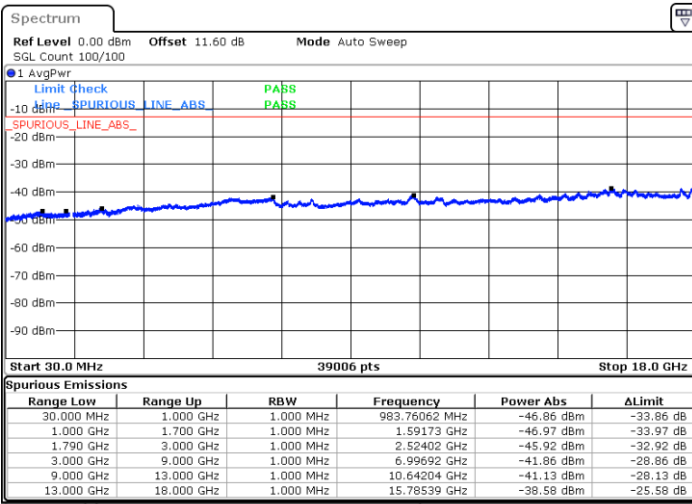

Date: 8.OCT.2020 13:13:17

Date: 8.OCT.2020 13:10:43

Lowest Channel / FullIRB

N/A

Date: 8.OCT.2020 13:17:35

LTE Band 66B / 15MHz+5MHz

16QAM

Middle Channel / 1RB24 and 1RB49

Middle Channel / 1RB74 and 1RB0

Date: 8.OCT.2020 14:24:11

Date: 8.OCT.2020 14:26:45

Middle Channel / FullIRB

N/A

Date: 8.OCT.2020 14:19:54

LTE Band 66B / 15MHz+5MHz

16QAM

Highest Channel / 1RB0 and 1RB24

Highest Channel / 1RB74 and 1RB0

Date: 8.OCT.2020 14:43:47

Date: 8.OCT.2020 14:39:30

Highest Channel / FullIRB

N/A

Date: 8.OCT.2020 14:46:22

LTE Band 66B / 5MHz+5MHz