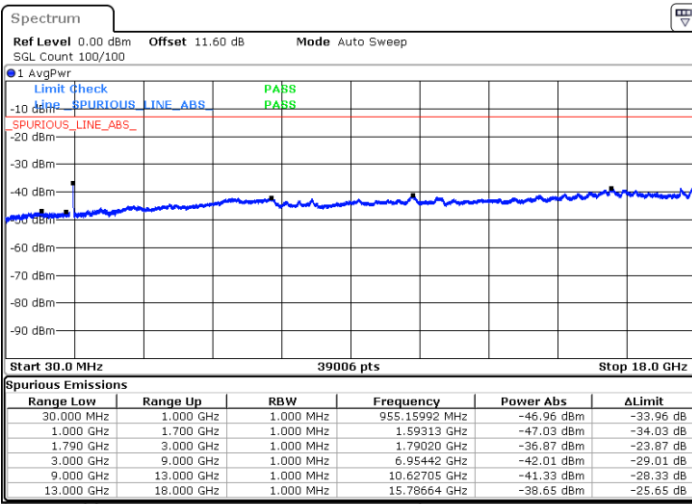

N/A

Date: 8.OCT.2020 10:48:19

LTE Band 66B / 10MHz+10MHz

16QAM

Middle Channel / 1RB0 and 1RB49

Middle Channel / 1RB49 and 1RB0

Date: 8.OCT.2020 11:02:28

Date: 8.OCT.2020 11:05:02

Middle Channel / FullIRB

N/A

Date: 8.OCT.2020 10:58:10

LTE Band 66B / 10MHz+10MHz

16QAM

Highest Channel / 1RB0 and 1RB49

Highest Channel / 1RB49 and 1RB0

Date: 8.OCT.2020 11:25:15

Date: 8.OCT.2020 11:20:57

Highest Channel / FullIRB

N/A

Date: 8.OCT.2020 11:27:49

LTE Band 66B / 15MHz+5MHz

16QAM

Lowest Channel / 1RB0 and 1RB24

Lowest Channel / 1RB74 and 1RB0

Date: 8.OCT.2020 13:13:17

Date: 8.OCT.2020 13:10:43

Lowest Channel / FullIRB

N/A

Date: 8.OCT.2020 13:17:35

LTE Band 66B / 15MHz+5MHz

16QAM

Middle Channel / 1RB24 and 1RB49