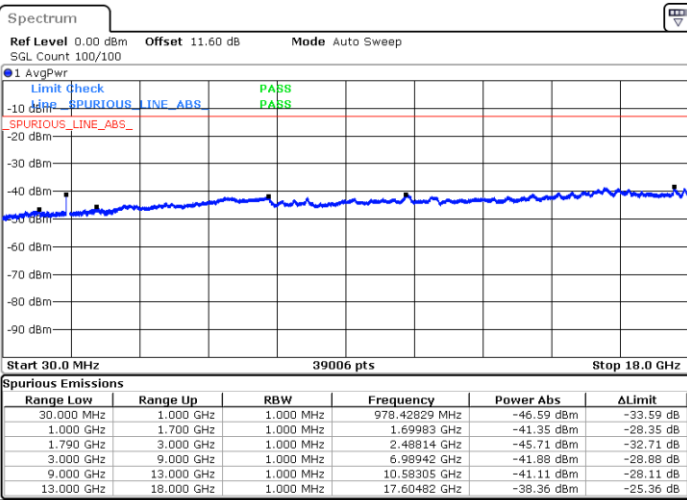

LTE Band 66B / 15MHz+5MHz

64QAM

Highest Channel / 1RB0 and 1RB24

Highest Channel / 1RB74 and 1RB0

Date: 8.OCT.2020 14:42:56

Date: 8.OCT.2020 14:40:22

Highest Channel / FullIRB

N/A

Date: 8.OCT.2020 14:47:14

LTE Band 66B / 5MHz+5MHz

256QAM

Lowest Channel / 1RB0 and 1RB24

Lowest Channel / 1RB24 and 1RB0

Date: 7.OCT.2020 16:55:44

Date: 7.OCT.2020 16:49:08

Lowest Channel / FullIRB

N/A

Date: 7.OCT.2020 16:56:40

LTE Band 66B / 5MHz+5MHz

256QAM

MiddleChannel / 1RB0 and 1RB24

Middle Channel / 1RB24 and 1RB0

Date: 7.OCT.2020 17:10:05

Date: 7.OCT.2020 17:16:40

Middle Channel / FullIRB

N/A

Date: 7.OCT.2020 17:09:08

LTE Band 66B / 5MHz+5MHz

256QAM

Highest Channel / 1RB0 and 1RB24

Highest Channel / 1RB24 and 1RB0

Date: 7.OCT.2020 17:30:17