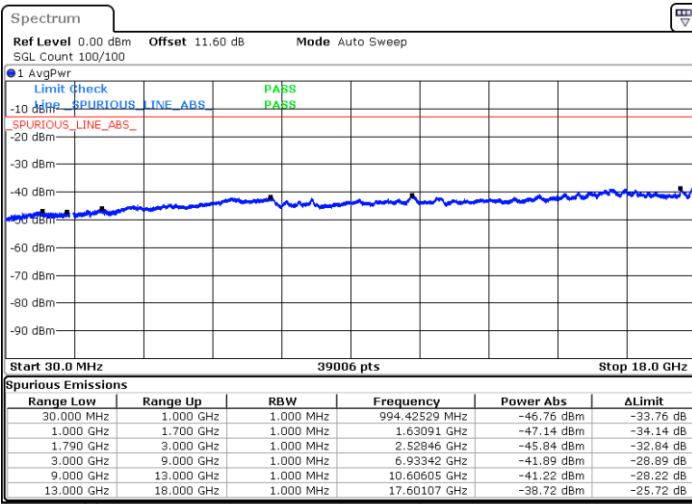

N/A

Date: 7.OCT.2020 17:35:26

LTE Band 66B / 5MHz+10MHz

64QAM

Lowest Channel / 1RB0 and 1RB49

Lowest Channel / 1RB24 and 1RB0

Date: 7.OCT.2020 17:51:32

Date: 7.OCT.2020 17:47:14

Lowest Channel / FullIRB

N/A

Date: 7.OCT.2020 17:54:06

LTE Band 66B / 5MHz+10MHz

64QAM

Middle Channel / 1RB0 and 1RB49

Middle Channel / 1RB24 and 1RB0

Date: 7.OCT.2020 18:24:43

Date: 7.OCT.2020 18:29:00

Middle Channel / FullIRB

N/A

Date: 7.OCT.2020 18:22:08

LTE Band 66B / 5MHz+10MHz

64QAM

Highest Channel / 1RB0 and 1RB49

Highest Channel / 1RB24 and 1RB0

Date: 7.OCT.2020 18:09:53

Date: 7.OCT.2020 18:07:19

Highest Channel / FullIRB

N/A

Date: 7.OCT.2020 18:14:11

LTE Band 66B / 5MHz+15MHz

64QAM

Lowest Channel / 1RB0 and 1RB74