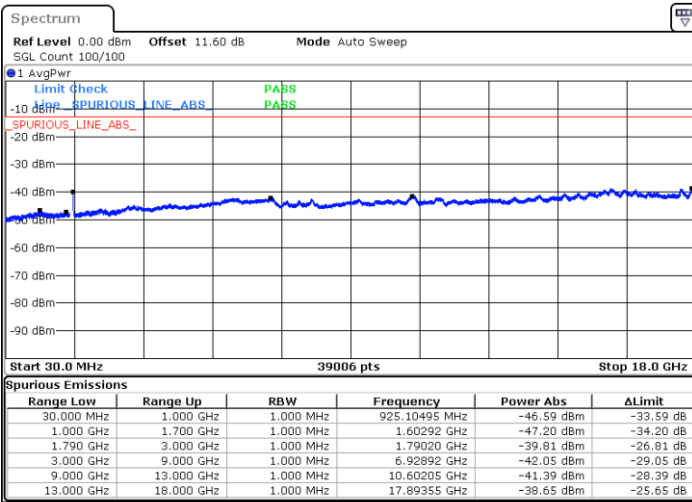

Date: 8.OCT.2020 09:51:05

LTE Band 66B / 10MHz+5MHz

64QAM

Middle Channel / 1RB0 and 1RB24

Middle Channel / 1RB49 and 1RB0

Date: 8.OCT.2020 10:01:36

Date: 8.OCT.2020 10:05:53

Middle Channel / FullIRB

N/A

Date: 8.OCT.2020 09:59:02

LTE Band 66B / 10MHz+5MHz

64QAM

Highest Channel / 1RB0 and 1RB24

Highest Channel / 1RB49 and 1RB0

Date: 8.OCT.2020 10:20:59

Date: 8.OCT.2020 10:18:24

Highest Channel / FullIRB

N/A

Date: 8.OCT.2020 10:25:16

LTE Band 66B / 10MHz+10MHz

64QAM

Lowest Channel / 1RB0 and 1RB49

Lowest Channel / 1RB49 and 1RB0

Date: 8.OCT.2020 10:44:53