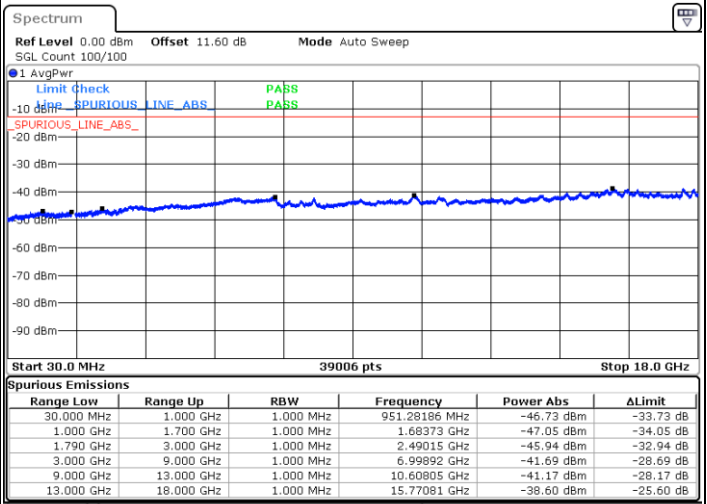

Date: 7.OCT.2020 17:08:12

LTE Band 66B / 5MHz+5MHz

64QAM

Highest Channel / 1RB0 and 1RB24

Highest Channel / 1RB24 and 1RB0

Date: 7.OCT.2020 17:31:08

Date: 7.OCT.2020 17:28:34

Highest Channel / FullIRB

N/A

Date: 7.OCT.2020 17:35:26

LTE Band 66B / 5MHz+10MHz

64QAM

Lowest Channel / 1RB0 and 1RB49

Lowest Channel / 1RB24 and 1RB0

Date: 7.OCT.2020 17:51:32

Date: 7.OCT.2020 17:47:14

Lowest Channel / FullIRB

N/A

Date: 7.OCT.2020 17:54:06

LTE Band 66B / 5MHz+10MHz

64QAM

Middle Channel / 1RB0 and 1RB49

Middle Channel / 1RB24 and 1RB0

Date: 7.OCT.2020 18:24:43

Date: 7.OCT.2020 18:29:00

Middle Channel / FullIRB

N/A

Date: 7.OCT.2020 18:22:08

LTE Band 66B / 5MHz+10MHz

64QAM

Highest Channel / 1RB0 and 1RB49

Highest Channel / 1RB24 and 1RB0