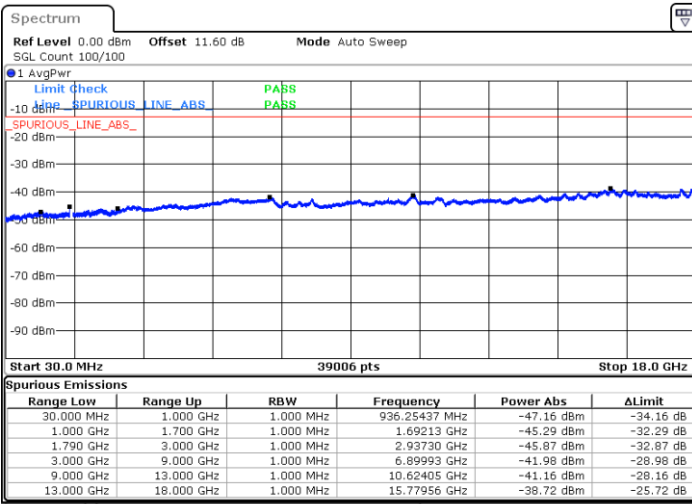

N/A

Date: 8.OCT.2020 09:59:02

LTE Band 66B / 10MHz+5MHz

64QAM

Highest Channel / 1RB0 and 1RB24

Highest Channel / 1RB49 and 1RB0

Date: 8.OCT.2020 10:20:59

Date: 8.OCT.2020 10:18:24

Highest Channel / FullIRB

N/A

Date: 8.OCT.2020 10:25:16

LTE Band 66B / 10MHz+10MHz

64QAM

Lowest Channel / 1RB0 and 1RB49

Lowest Channel / 1RB49 and 1RB0

Date: 8.OCT.2020 10:44:53

Date: 8.OCT.2020 10:40:36

Lowest Channel / FullIRB

N/A

Date: 8.OCT.2020 10:47:28

LTE Band 66B / 10MHz+10MHz

64QAM

Middle Channel / 1RB0 and 1RB49

Middle Channel / 1RB49 and 1RB0

Date: 8.OCT.2020 11:01:37

Date: 8.OCT.2020 11:05:54

Middle Channel / FullIRB

N/A

Date: 8.OCT.2020 10:59:02

LTE Band 66B / 10MHz+10MHz

64QAM

Highest Channel / 1RB0 and 1RB49