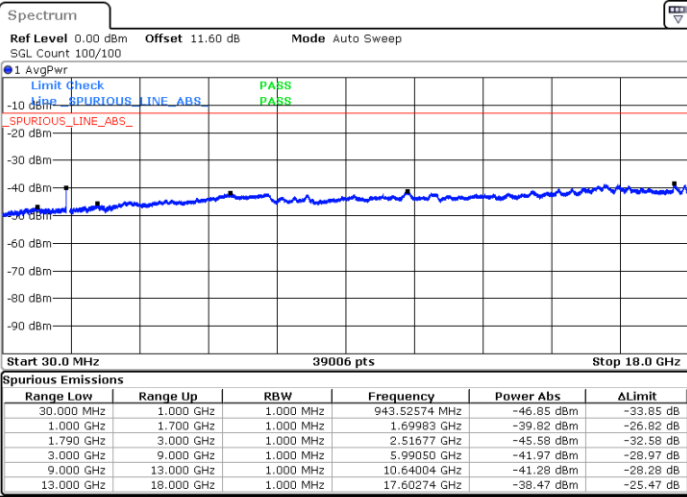

Middle Channel / FullIRB

N/A

Date: 7.OCT.2020 17:09:08

LTE Band 66B / 5MHz+5MHz

256QAM

Highest Channel / 1RB0 and 1RB24

Highest Channel / 1RB24 and 1RB0

Date: 7.OCT.2020 17:30:17

Date: 7.OCT.2020 17:29:25

Highest Channel / FullIRB

N/A

Date: 7.OCT.2020 17:36:17

LTE Band 66B / 5MHz+10MHz

256QAM

Lowest Channel / 1RB0 and 1RB49

Lowest Channel / 1RB24 and 1RB0

Date: 7.OCT.2020 17:52:23

Date: 7.OCT.2020 17:46:23

Lowest Channel / FullIRB

N/A

Date: 7.OCT.2020 17:53:15

LTE Band 66B / 5MHz+10MHz

256QAM

Middle Channel / 1RB0 and 1RB49

Middle Channel / 1RB24 and 1RB0

Date: 7.OCT.2020 18:23:52

Date: 7.OCT.2020 18:29:52

Middle Channel / FullIRB

N/A

Date: 7.OCT.2020 18:23:00

LTE Band 66B / 5MHz+10MHz

256QAM