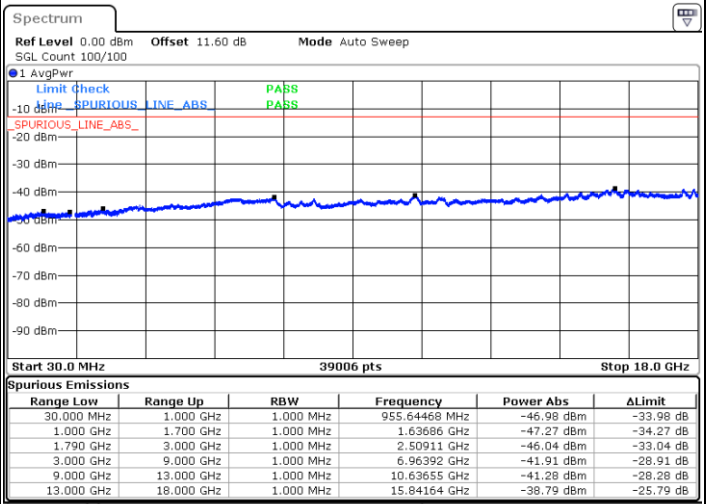

Middle Channel / FullIRB

N/A

Date: 8.OCT.2020 10:58:10

LTE Band 66B / 10MHz+10MHz

16QAM

Highest Channel / 1RB0 and 1RB49

Highest Channel / 1RB49 and 1RB0

Date: 8.OCT.2020 11:25:15

Date: 8.OCT.2020 11:20:57

Highest Channel / FullIRB

N/A

Date: 8.OCT.2020 11:27:49

LTE Band 66B / 15MHz+5MHz

16QAM

Lowest Channel / 1RB0 and 1RB24

Lowest Channel / 1RB74 and 1RB0

Date: 8.OCT.2020 13:13:17

Date: 8.OCT.2020 13:10:43

Lowest Channel / FullIRB

N/A

Date: 8.OCT.2020 13:17:35

LTE Band 66B / 15MHz+5MHz

16QAM

Middle Channel / 1RB24 and 1RB49

Highest Channel / 1RB0 and 1RB24

Highest Channel / 1RB74 and 1RB0

Date: 8.OCT.2020 14:43:47

Date: 8.OCT.2020 14:39:30

Highest Channel / FullIRB

N/A

Date: 8.OCT.2020 14:46:22

LTE Band 66B / 5MHz+5MHz