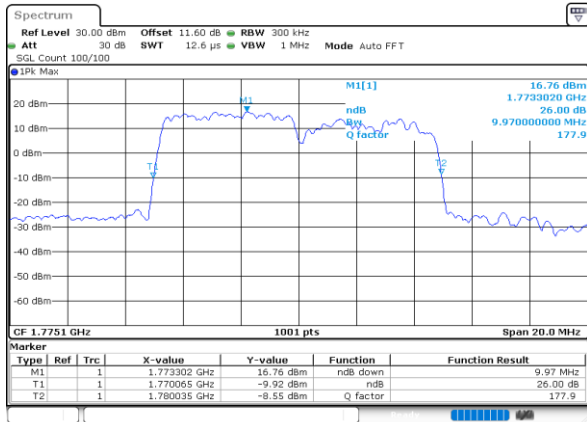

Highest Channel / 10MHz+10MHz

Date: 8.OCT.2020 11:48:47

Highest Channel / 15MHz+5MHz

Date: 8.OCT.2020 14:31:55

LTE Band 66B

64QAM

Lowest Channel / 5MHz+5MHz

Date: 7.OCT.2020 16:38:24

Lowest Channel / 5MHz+10MHz

Date: 7.OCT.2020 17:39:39

Middle Channel / 5MHz+5MHz

Date: 7.OCT.2020 17:04:38

Middle Channel / 5MHz+10MHz

Date: 7.OCT.2020 18:18:50

Highest Channel / 5MHz+5MHz

Date: 7.OCT.2020 17:20:29

Highest Channel / 5MHz+10MHz

Date: 7.OCT.2020 17:59:15

LTE Band 66B

64QAM

Lowest Channel / 5MHz+15MHz

Date: 8.OCT.2020 11:56:53

Lowest Channel / 10MHz+5MHz

Date: 8.OCT.2020 09:36:38