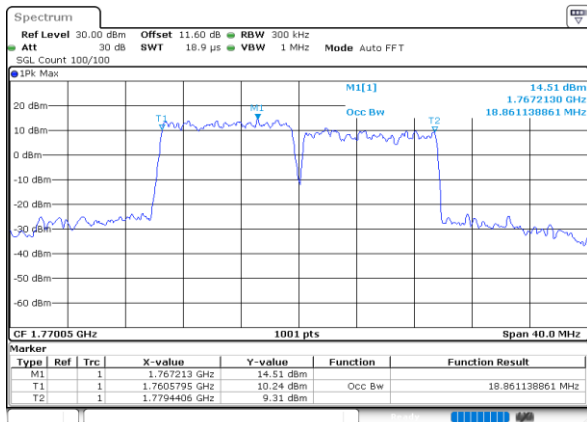

Highest Channel / 5MHz+15MHz

Date: 8.OCT.2020 12:17:29

Highest Channel / 10MHz+5MHz

Date: 8.OCT.2020 10:08:29

LTE Band 66B

64QAM

Lowest Channel / 10MHz+10MHz

Lowest Channel / 15MHz+5MHz

Middle Channel / 10MHz+10MHz

Middle Channel / 15MHz+5MHz

Highest Channel / 10MHz+10MHz

Highest Channel / 15MHz+5MHz

LTE Band 66B

256QAM

Lowest Channel / 5MHz+5MHz

Date: 7.OCT.2020 16:37:40