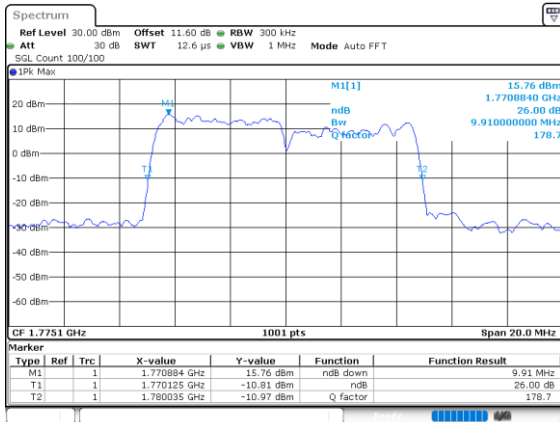

Middle Channel / 15MHz+5MHz

Date: 8.OCT.2020 14:17:27

Highest Channel / 10MHz+10MHz

Date: 8.OCT.2020 11:49:01

Highest Channel / 15MHz+5MHz

Date: 8.OCT.2020 14:32:17

LTE Band 66B

256QAM

Lowest Channel / 5MHz+5MHz

Date: 7.OCT.2020 16:38:02

Lowest Channel / 5MHz+10MHz

Date: 7.OCT.2020 17:39:16

Middle Channel / 5MHz+5MHz

Date: 7.OCT.2020 17:04:16

Middle Channel / 5MHz+10MHz

Date: 7.OCT.2020 18:19:27

Highest Channel / 5MHz+5MHz

Date: 7.OCT.2020 17:20:52

Highest Channel / 5MHz+10MHz

Date: 7.OCT.2020 17:59:37

LTE Band 66B

256QAM

Lowest Channel / 5MHz+15MHz

Date: 8.OCT.2020 11:56:13