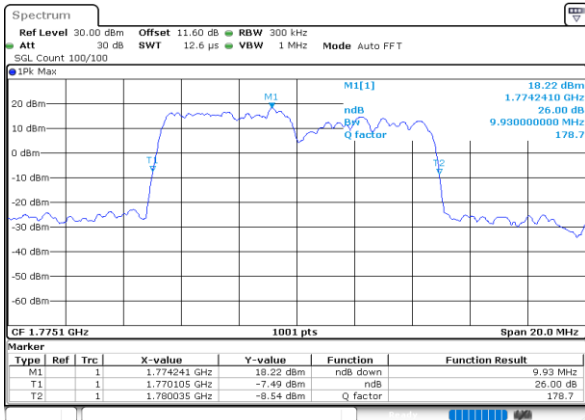

Highest Channel / 15MHz+5MHz

Date: 13.OCT.2020 11:55:45

LTE Band 66B

16QAM

Lowest Channel / 5MHz+5MHz

Date: 7.OCT.2020 16:38:47

Lowest Channel / 5MHz+10MHz

Date: 7.OCT.2020 17:40:01

Middle Channel / 5MHz+5MHz

Date: 7.OCT.2020 17:05:00

Middle Channel / 5MHz+10MHz

Date: 7.OCT.2020 18:19:12

Highest Channel / 5MHz+5MHz

Date: 7.OCT.2020 17:20:07

Highest Channel / 5MHz+10MHz

Date: 7.OCT.2020 17:56:52

LTE Band 66B

16QAM

Lowest Channel / 5MHz+15MHz

Date: 8.OCT.2020 11:57:16

Lowest Channel / 10MHz+5MHz

Date: 8.OCT.2020 09:37:01

Middle Channel / 5MHz+15MHz

Date: 8.OCT.2020 12:16:50