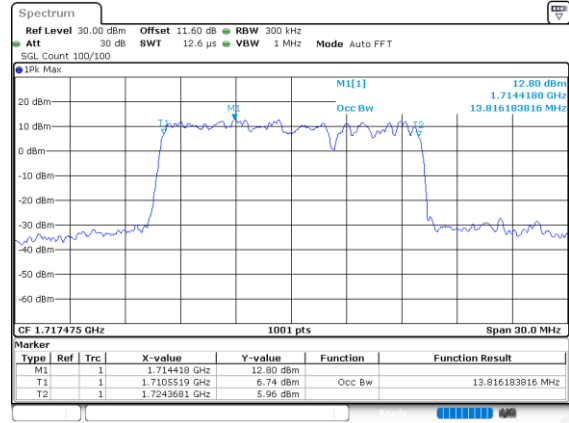

Lowest Channel / 5MHz+10MHz

Date: 7.OCT.2020 17:38:54

Middle Channel / 5MHz+5MHz

Date: 7.OCT.2020 17:03:54

Middle Channel / 5MHz+10MHz

Date: 7.OCT.2020 18:18:05

Highest Channel / 5MHz+5MHz

Date: 7.OCT.2020 17:18:15

Highest Channel / 5MHz+10MHz

Date: 7.OCT.2020 17:57:00

LTE Band 66B

256QAM

Lowest Channel / 5MHz+15MHz

Date: 8.OCT.2020 11:56:09

Lowest Channel / 10MHz+5MHz

Date: 8.OCT.2020 09:35:54

Middle Channel / 5MHz+15MHz

Date: 8.OCT.2020 12:15:44

Middle Channel / 10MHz+5MHz

Date: 8.OCT.2020 09:54:59

Highest Channel / 5MHz+15MHz

Date: 8.OCT.2020 12:52:48

Highest Channel / 10MHz+5MHz

Date: 8.OCT.2020 10:08:07