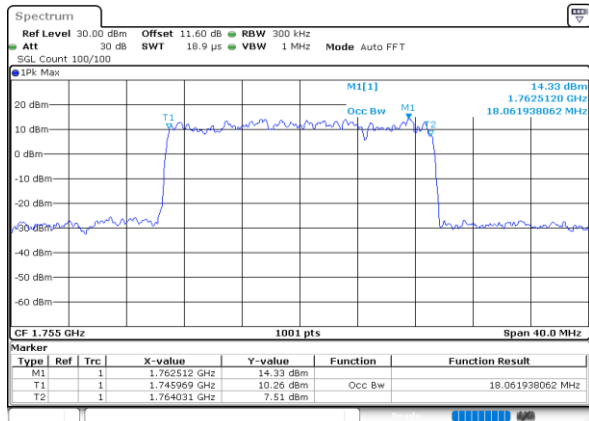

LTE Band 66B

16QAM

Lowest Channel / 10MHz+10MHz

Lowest Channel / 15MHz+5MHz

Middle Channel / 10MHz+10MHz

Middle Channel / 15MHz+5MHz

Highest Channel / 10MHz+10MHz

Highest Channel / 15MHz+5MHz

LTE Band 66B

64QAM

Lowest Channel / 5MHz+5MHz

Date: 7.OCT.2020 16:37:18

Lowest Channel / 5MHz+10MHz

Date: 7.OCT.2020 17:38:32

Middle Channel / 5MHz+5MHz

Date: 7.OCT.2020 17:03:31

Middle Channel / 5MHz+10MHz

Date: 7.OCT.2020 18:17:43

Highest Channel / 5MHz+5MHz

Date: 7.OCT.2020 17:18:38

Highest Channel / 5MHz+10MHz

Date: 7.OCT.2020 17:57:23

LTE Band 66B

64QAM