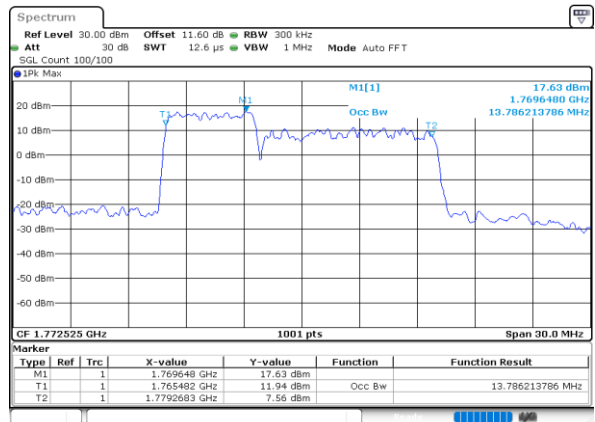

LTE Band 66B

QPSK

Lowest Channel / 5MHz+5MHz

Date: 7.OCT.2020 16:36:33

Lowest Channel / 5MHz+10MHz

Date: 7.OCT.2020 17:37:47

Middle Channel / 5MHz+5MHz

Date: 7.OCT.2020 17:02:47

Middle Channel / 5MHz+10MHz

Date: 7.OCT.2020 18:16:58

Highest Channel / 5MHz+5MHz

Date: 7.OCT.2020 17:19:23

Highest Channel / 5MHz+10MHz

Date: 7.OCT.2020 17:58:08

LTE Band 66B

QPSK

Lowest Channel / 5MHz+15MHz

Date: 8.OCT.2020 11:55:01

Lowest Channel / 10MHz+5MHz

Date: 8.OCT.2020 09:34:46

Middle Channel / 5MHz+15MHz

Date: 8.OCT.2020 12:14:36

Middle Channel / 10MHz+5MHz

Date: 8.OCT.2020 09:53:52

Highest Channel / 5MHz+15MHz

Date: 8.OCT.2020 12:38:13

Highest Channel / 10MHz+5MHz

Date: 8.OCT.2020 10:09:14

LTE Band 66B

QPSK

Lowest Channel / 10MHz+10MHz

Date: 8.OCT.2020 10:31:09