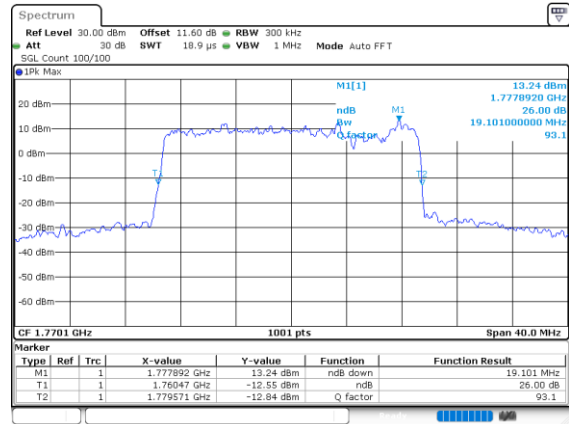

Highest Channel / 10MHz+5MHz

Date: 8.OCT.2020 10:10:43

LTE Band 66B

256QAM

Lowest Channel / 10MHz+10MHz

Date: 8.OCT.2020 10:50:52

Lowest Channel / 15MHz+5MHz

Date: 8.OCT.2020 13:00:46

Middle Channel / 10MHz+10MHz

Date: 8.OCT.2020 11:08:44

Middle Channel / 15MHz+5MHz

Date: 8.OCT.2020 14:17:04

Highest Channel / 10MHz+10MHz

Date: 8.OCT.2020 11:49:17

Highest Channel / 15MHz+5MHz

Date: 8.OCT.2020 14:32:40

Occupied Bandwidth

Mode	LTE Band 66B : 99%OBW(MHz)		
QPSK			
BW	5MHz+5MHz	5MHz+10MHz	5MHz+15MHz
Lowest CH	9.31	13.88	18.18
Middle CH	9.23	13.82	17.98
Highest CH	9.35	13.79	18.02
BW	10MHz+5MHz	10MHz+10MHz	15MHz+5MHz
Lowest CH	13.82	18.78	18.22
Middle CH	13.88	18.70	18.18
Highest CH	13.91	18.70	18.10

Mode	LTE Band 66B : 99%OBW(MHz)		
16QAM			
BW	5MHz+5MHz	5MHz+10MHz	5MHz+15MHz
Lowest CH	9.27	13.82	18.06
Middle CH	9.27	13.91	18.18
Highest CH	9.33	13.85	18.18
BW	10MHz+5MHz	10MHz+10MHz	15MHz+5MHz
Lowest CH	13.94	18.70	18.22
Middle CH	13.88	18.74	18.06
Highest CH	13.88	18.78	18.26