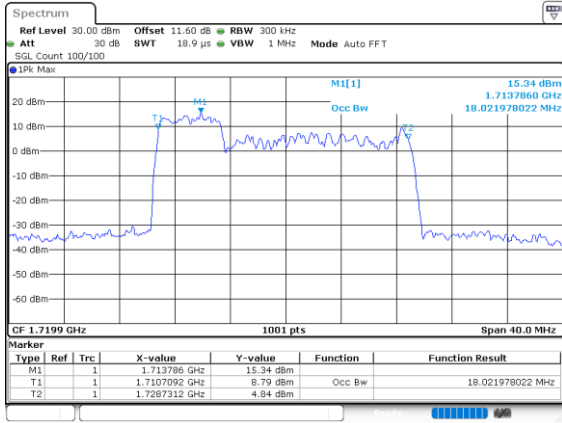

Highest Channel / 5MHz+10MHz

Date: 7.OCT.2020 17:57:00

LTE Band 66B

256QAM

Lowest Channel / 5MHz+15MHz

Date: 8.OCT.2020 11:56:09

Lowest Channel / 10MHz+5MHz

Date: 8.OCT.2020 09:35:54