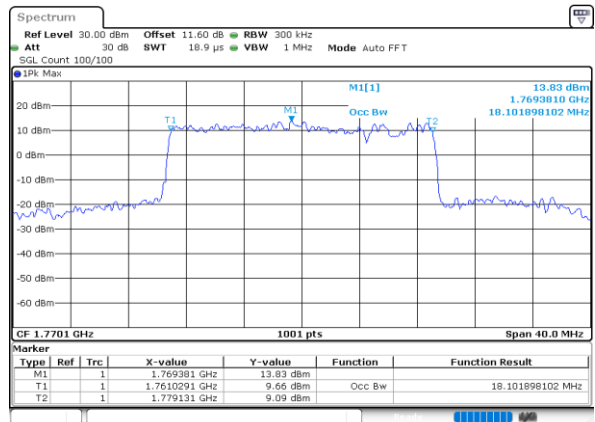

Highest Channel / 5MHz+15MHz

Date: 8.OCT.2020 12:38:13

Highest Channel / 10MHz+5MHz

Date: 8.OCT.2020 10:09:14

LTE Band 66B

QPSK

Lowest Channel / 10MHz+10MHz

Date: 8.OCT.2020 10:31:09

Lowest Channel / 15MHz+5MHz

Date: 8.OCT.2020 12:59:17

Middle Channel / 10MHz+10MHz

Date: 8.OCT.2020 10:53:52

Middle Channel / 15MHz+5MHz

Date: 8.OCT.2020 14:15:35

Highest Channel / 10MHz+10MHz

Date: 8.OCT.2020 11:12:38

Highest Channel / 15MHz+5MHz

Date: 8.OCT.2020 14:31:11

LTE Band 66B

16QAM

Lowest Channel / 5MHz+5MHz

Lowest Channel / 5MHz+10MHz

Middle Channel / 5MHz+5MHz

Middle Channel / 5MHz+10MHz

Highest Channel / 5MHz+5MHz

Highest Channel / 5MHz+10MHz

LTE Band 66B

16QAM

Lowest Channel / 5MHz+15MHz

Date: 8.OCT.2020 11:55:24

Lowest Channel / 10MHz+5MHz

Date: 8.OCT.2020 09:35:09