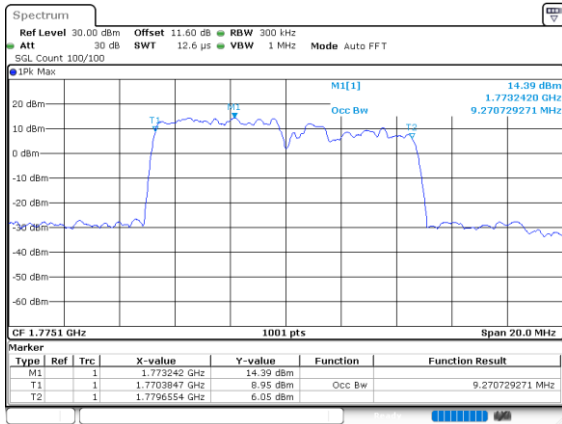

Middle Channel / 10MHz+10MHz

Middle Channel / 15MHz+5MHz

Highest Channel / 10MHz+10MHz

Highest Channel / 15MHz+5MHz

LTE Band 66B

256QAM

Lowest Channel / 5MHz+5MHz

Date: 7.OCT.2020 16:37:40

Lowest Channel / 5MHz+10MHz

Date: 7.OCT.2020 17:38:54

Middle Channel / 5MHz+5MHz

Date: 7.OCT.2020 17:03:54

Middle Channel / 5MHz+10MHz

Date: 7.OCT.2020 18:18:05

Highest Channel / 5MHz+5MHz

Date: 7.OCT.2020 17:18:15

Highest Channel / 5MHz+10MHz

Date: 7.OCT.2020 17:57:00

LTE Band 66B

256QAM

Lowest Channel / 5MHz+15MHz

Date: 8.OCT.2020 11:56:09

Lowest Channel / 10MHz+5MHz

Date: 8.OCT.2020 09:35:54