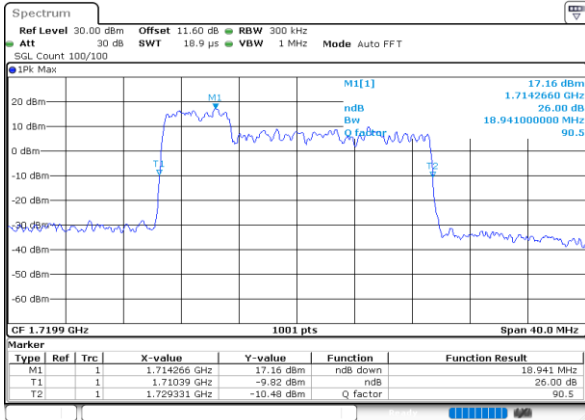

Highest Channel / 15MHz+5MHz

Date: 13.OCT.2020 11:55:45

LTE Band 66B

16QAM

Lowest Channel / 5MHz+5MHz

Date: 7.OCT.2020 16:38:47

Lowest Channel / 5MHz+10MHz

Date: 7.OCT.2020 17:40:01

Middle Channel / 5MHz+5MHz

Date: 7.OCT.2020 17:05:00

Middle Channel / 5MHz+10MHz

Date: 7.OCT.2020 18:19:12

Highest Channel / 5MHz+5MHz

Date: 7.OCT.2020 17:20:07

Highest Channel / 5MHz+10MHz

Date: 7.OCT.2020 17:56:52

LTE Band 66B

16QAM

Lowest Channel / 5MHz+15MHz

Date: 8.OCT.2020 11:57:16

Lowest Channel / 10MHz+5MHz

Date: 8.OCT.2020 09:37:01

Middle Channel / 5MHz+15MHz

Date: 8.OCT.2020 12:16:50