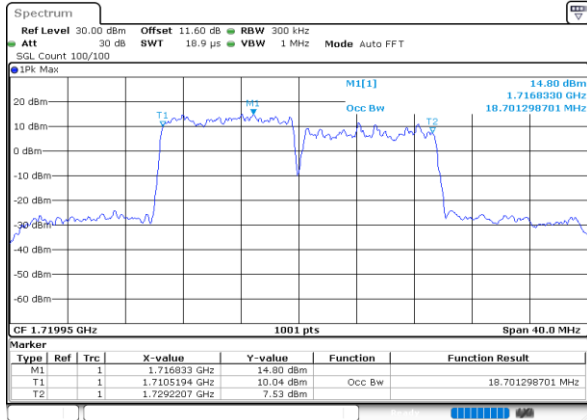

Middle Channel / 5MHz+10MHz

Date: 7.OCT.2020 18:17:43

Highest Channel / 5MHz+5MHz

Date: 7.OCT.2020 17:18:38

Highest Channel / 5MHz+10MHz

Date: 7.OCT.2020 17:57:23

LTE Band 66B

64QAM

Lowest Channel / 5MHz+15MHz

Date: 8.OCT.2020 11:55:46

Lowest Channel / 10MHz+5MHz

Date: 8.OCT.2020 09:35:31

Middle Channel / 5MHz+15MHz

Date: 8.OCT.2020 12:15:21

Middle Channel / 10MHz+5MHz

Date: 8.OCT.2020 09:54:37

Highest Channel / 5MHz+15MHz

Date: 8.OCT.2020 12:17:29

Highest Channel / 10MHz+5MHz

Date: 8.OCT.2020 10:08:29

LTE Band 66B

64QAM

Lowest Channel / 10MHz+10MHz

Lowest Channel / 15MHz+5MHz

Middle Channel / 10MHz+10MHz

Middle Channel / 15MHz+5MHz

Highest Channel / 10MHz+10MHz

Highest Channel / 15MHz+5MHz

LTE Band 66B

256QAM

Lowest Channel / 5MHz+5MHz

Date: 7.OCT.2020 16:37:40