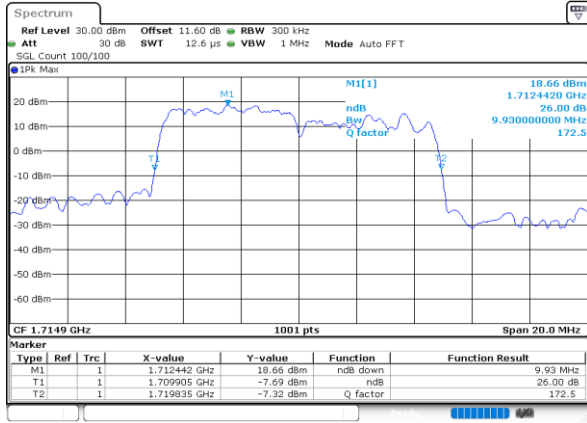

LTE Band 66B

QPSK

Lowest Channel / 5MHz+5MHz

Date: 7.OCT.2020 16:39:09

Lowest Channel / 5MHz+10MHz

Date: 7.OCT.2020 17:40:24

Middle Channel / 5MHz+5MHz

Date: 7.OCT.2020 17:05:22

Middle Channel / 5MHz+10MHz

Date: 7.OCT.2020 18:19:35

Highest Channel / 5MHz+5MHz

Date: 7.OCT.2020 17:19:45

Highest Channel / 5MHz+10MHz

Date: 7.OCT.2020 17:58:30

LTE Band 66B

QPSK