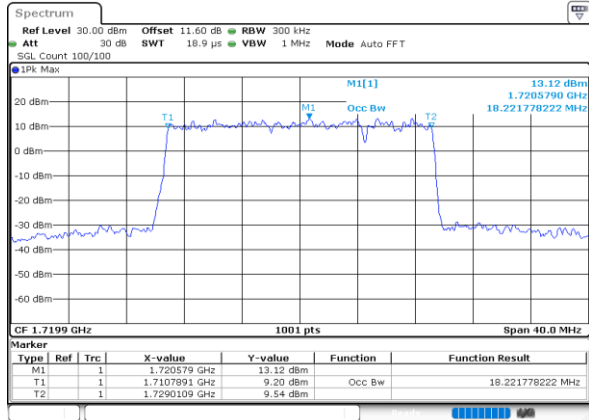

Highest Channel / 5MHz+5MHz

Highest Channel / 5MHz+10MHz

LTE Band 66B

16QAM

Lowest Channel / 5MHz+15MHz

Date: 8.OCT.2020 11:55:24

Lowest Channel / 10MHz+5MHz

Date: 8.OCT.2020 09:35:09

Middle Channel / 5MHz+15MHz

Date: 8.OCT.2020 12:14:59

Middle Channel / 10MHz+5MHz

Date: 8.OCT.2020 09:54:15

Highest Channel / 5MHz+15MHz

Date: 8.OCT.2020 12:17:51

Highest Channel / 10MHz+5MHz

Date: 8.OCT.2020 10:08:52

LTE Band 66B

16QAM

Lowest Channel / 10MHz+10MHz

Lowest Channel / 15MHz+5MHz

Middle Channel / 10MHz+10MHz

Middle Channel / 15MHz+5MHz

Highest Channel / 10MHz+10MHz

Highest Channel / 15MHz+5MHz

LTE Band 66B

64QAM

Lowest Channel / 5MHz+5MHz

Date: 7.OCT.2020 16:37:18

Lowest Channel / 5MHz+10MHz

Date: 7.OCT.2020 17:38:32

Middle Channel / 5MHz+5MHz

Date: 7.OCT.2020 17:03:31