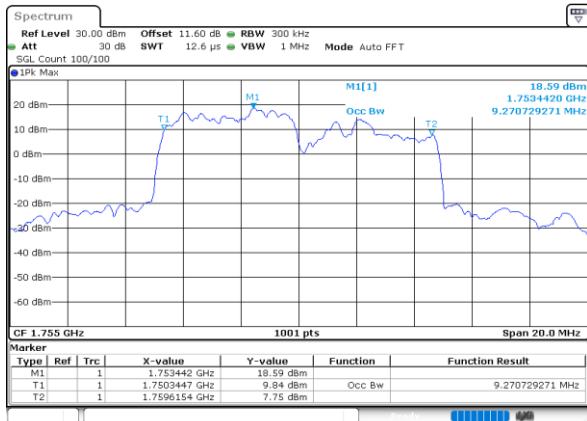

Highest Channel / 5MHz+15MHz

Date: 8.OCT.2020 12:38:13

Highest Channel / 10MHz+5MHz

Date: 8.OCT.2020 10:09:14

LTE Band 66B

QPSK

Lowest Channel / 10MHz+10MHz

Date: 8.OCT.2020 10:31:09

Lowest Channel / 15MHz+5MHz

Date: 8.OCT.2020 12:59:17

Middle Channel / 10MHz+10MHz

Date: 8.OCT.2020 10:53:52

Middle Channel / 15MHz+5MHz

Date: 8.OCT.2020 14:15:35

Highest Channel / 10MHz+10MHz

Date: 8.OCT.2020 11:12:38

Highest Channel / 15MHz+5MHz

Date: 8.OCT.2020 14:31:11

LTE Band 66B

16QAM

Lowest Channel / 5MHz+5MHz

Lowest Channel / 5MHz+10MHz

Middle Channel / 5MHz+5MHz

Middle Channel / 5MHz+10MHz

Highest Channel / 5MHz+5MHz

Highest Channel / 5MHz+10MHz

LTE Band 66B

16QAM

Lowest Channel / 5MHz+15MHz

Date: 8.OCT.2020 11:55:24

Lowest Channel / 10MHz+5MHz

Date: 8.OCT.2020 09:35:09