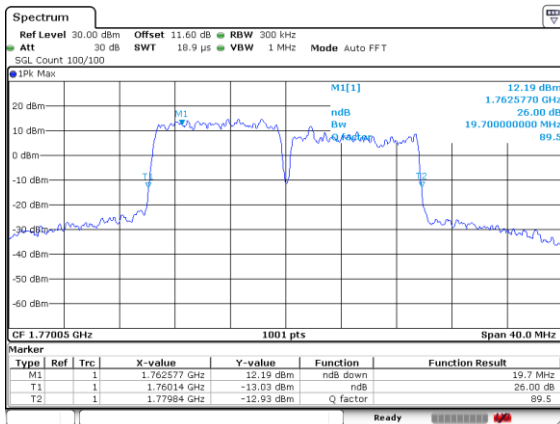

Middle Channel / 10MHz+5MHz

Date: 8.OCT.2020 09:56:06

Highest Channel / 5MHz+15MHz

Date: 8.OCT.2020 12:13:57

Highest Channel / 10MHz+5MHz

Date: 8.OCT.2020 10:09:58

LTE Band 66B

16QAM

Lowest Channel / 10MHz+10MHz

Date: 8.OCT.2020 10:50:14

Lowest Channel / 15MHz+5MHz

Date: 8.OCT.2020 13:01:31

Middle Channel / 10MHz+10MHz

Date: 8.OCT.2020 11:07:58

Middle Channel / 15MHz+5MHz

Date: 8.OCT.2020 14:17:49

Highest Channel / 10MHz+10MHz

Date: 8.OCT.2020 11:48:47

Highest Channel / 15MHz+5MHz

Date: 8.OCT.2020 14:31:55

LTE Band 66B

64QAM

Lowest Channel / 5MHz+5MHz

Date: 7.OCT.2020 16:38:24