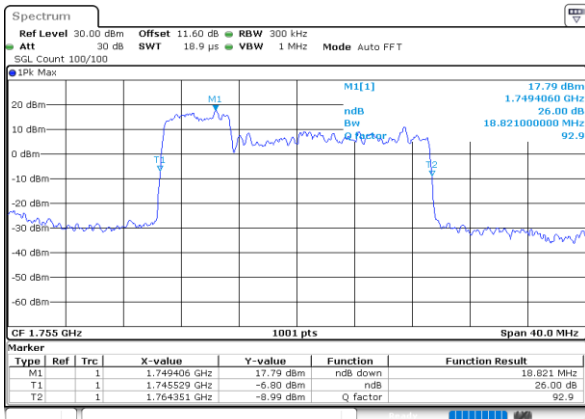

LTE Band 66B

16QAM

Lowest Channel / 5MHz+15MHz

Date: 8.OCT.2020 11:57:16

Lowest Channel / 10MHz+5MHz

Date: 8.OCT.2020 09:37:01

Middle Channel / 5MHz+15MHz

Date: 8.OCT.2020 12:16:50

Middle Channel / 10MHz+5MHz

Date: 8.OCT.2020 09:56:06

Highest Channel / 5MHz+15MHz

Date: 8.OCT.2020 12:13:57

Highest Channel / 10MHz+5MHz

Date: 8.OCT.2020 10:09:58

LTE Band 66B

16QAM