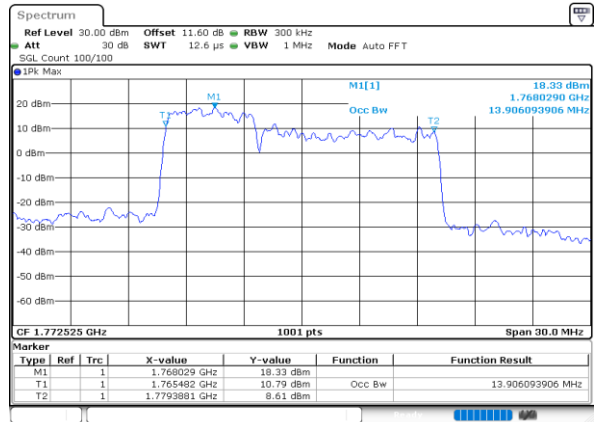

LTE Band 66B

64QAM

Lowest Channel / 5MHz+5MHz

Date: 7.OCT.2020 16:37:18

Lowest Channel / 5MHz+10MHz

Date: 7.OCT.2020 17:38:32

Middle Channel / 5MHz+5MHz

Date: 7.OCT.2020 17:03:31

Middle Channel / 5MHz+10MHz

Date: 7.OCT.2020 18:17:43

Highest Channel / 5MHz+5MHz

Date: 7.OCT.2020 17:18:38

Highest Channel / 5MHz+10MHz

Date: 7.OCT.2020 17:57:23

LTE Band 66B

64QAM

Lowest Channel / 5MHz+15MHz

Date: 8.OCT.2020 11:55:46

Lowest Channel / 10MHz+5MHz

Date: 8.OCT.2020 09:35:31

Middle Channel / 5MHz+15MHz

Date: 8.OCT.2020 12:15:21

Middle Channel / 10MHz+5MHz

Date: 8.OCT.2020 09:54:37

Highest Channel / 5MHz+15MHz

Date: 8.OCT.2020 12:17:29

Highest Channel / 10MHz+5MHz

Date: 8.OCT.2020 10:08:29

LTE Band 66B

64QAM

Lowest Channel / 10MHz+10MHz

Lowest Channel / 15MHz+5MHz