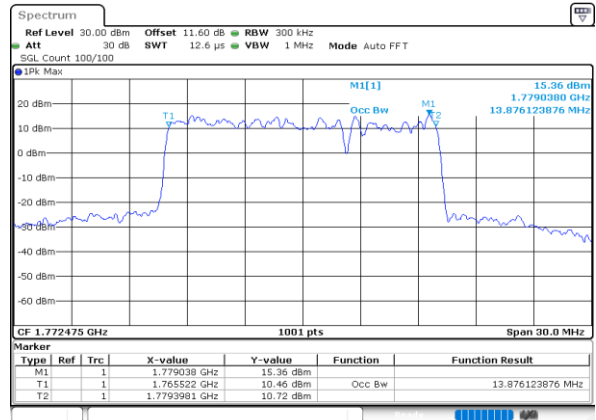

Highest Channel / 5MHz+5MHz

Highest Channel / 5MHz+10MHz

LTE Band 66B

16QAM

Lowest Channel / 5MHz+15MHz

Date: 8.OCT.2020 11:55:24

Lowest Channel / 10MHz+5MHz

Date: 8.OCT.2020 09:35:09

Middle Channel / 5MHz+15MHz

Date: 8.OCT.2020 12:14:59

Middle Channel / 10MHz+5MHz

Date: 8.OCT.2020 09:54:15

Highest Channel / 5MHz+15MHz

Date: 8.OCT.2020 12:17:51

Highest Channel / 10MHz+5MHz

Date: 8.OCT.2020 10:08:52

LTE Band 66B

16QAM

Lowest Channel / 10MHz+10MHz

Lowest Channel / 15MHz+5MHz

Middle Channel / 10MHz+10MHz

Middle Channel / 15MHz+5MHz

Highest Channel / 10MHz+10MHz

Highest Channel / 15MHz+5MHz

LTE Band 66B

64QAM

Lowest Channel / 5MHz+5MHz

Date: 7.OCT.2020 16:37:18

Lowest Channel / 5MHz+10MHz

Date: 7.OCT.2020 17:38:32

Middle Channel / 5MHz+5MHz

Date: 7.OCT.2020 17:03:31