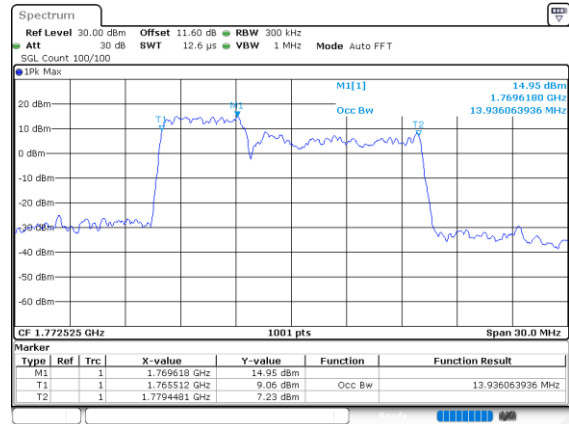

Highest Channel / 5MHz+15MHz

Date: 8.OCT.2020 12:17:29

Highest Channel / 10MHz+5MHz

Date: 8.OCT.2020 10:08:29

LTE Band 66B

64QAM

Lowest Channel / 10MHz+10MHz

Lowest Channel / 15MHz+5MHz

Middle Channel / 10MHz+10MHz

Middle Channel / 15MHz+5MHz

Highest Channel / 10MHz+10MHz

Highest Channel / 15MHz+5MHz

LTE Band 66B

256QAM

Lowest Channel / 5MHz+5MHz

Date: 7.OCT.2020 16:37:40

Lowest Channel / 5MHz+10MHz

Date: 7.OCT.2020 17:38:54

Middle Channel / 5MHz+5MHz

Date: 7.OCT.2020 17:03:54

Middle Channel / 5MHz+10MHz

Date: 7.OCT.2020 18:18:05

Highest Channel / 5MHz+5MHz

Date: 7.OCT.2020 17:18:15

Highest Channel / 5MHz+10MHz

Date: 7.OCT.2020 17:57:00

LTE Band 66B

256QAM

Lowest Channel / 5MHz+15MHz

Date: 8.OCT.2020 11:56:09

Lowest Channel / 10MHz+5MHz

Date: 8.OCT.2020 09:35:54