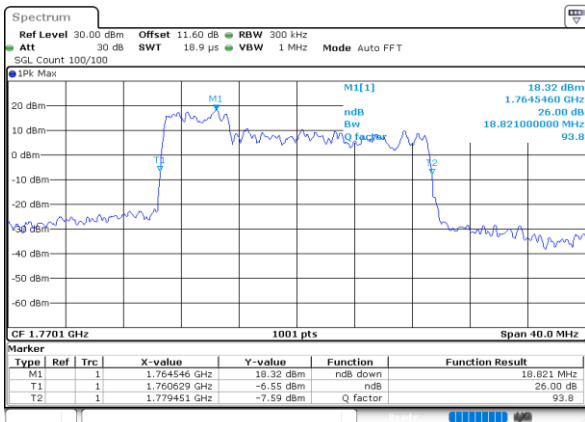

Highest Channel / 5MHz+10MHz

Date: 7.OCT.2020 17:59:15

LTE Band 66B

64QAM

Lowest Channel / 5MHz+15MHz

Date: 8.OCT.2020 11:56:53

Lowest Channel / 10MHz+5MHz

Date: 8.OCT.2020 09:36:38

Middle Channel / 5MHz+15MHz

Date: 8.OCT.2020 12:16:28

Middle Channel / 10MHz+5MHz

Date: 8.OCT.2020 09:55:44

Highest Channel / 5MHz+15MHz

Date: 8.OCT.2020 12:13:20

Highest Channel / 10MHz+5MHz

Date: 8.OCT.2020 10:10:21

LTE Band 66B

64QAM

Lowest Channel / 10MHz+10MHz

Date: 8.OCT.2020 10:50:35

Lowest Channel / 15MHz+5MHz

Date: 8.OCT.2020 13:01:09

Middle Channel / 10MHz+10MHz

Date: 8.OCT.2020 11:09:23