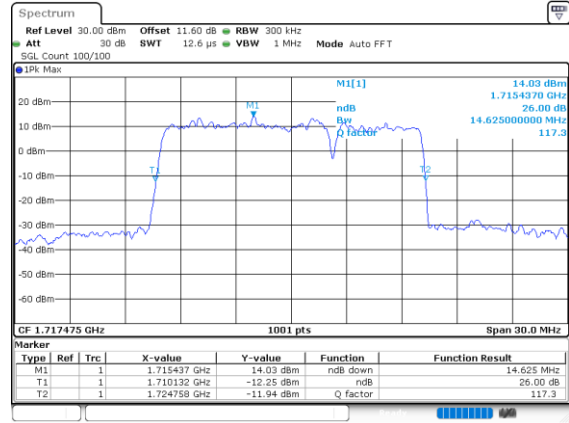

Lowest Channel / 10MHz+5MHz

Date: 8.OCT.2020 09:13:16