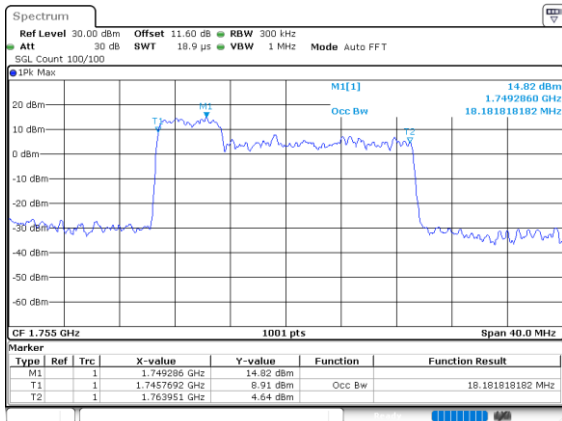

Middle Channel / 5MHz+15MHz

Date: 8.OCT.2020 12:15:44