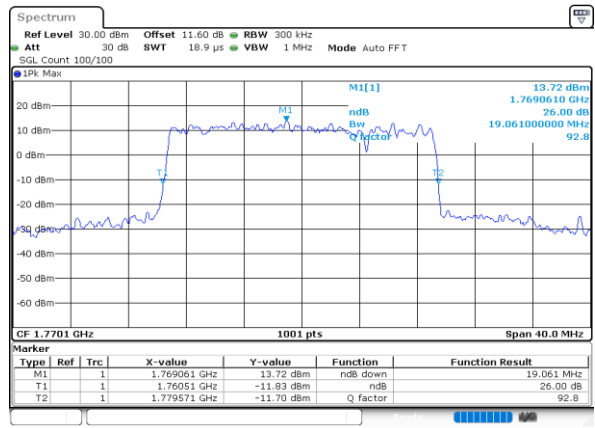

LTE Band 66B

64QAM

Lowest Channel / 10MHz+10MHz

Date: 8.OCT.2020 10:50:35

Lowest Channel / 15MHz+5MHz

Date: 8.OCT.2020 13:01:09

Middle Channel / 10MHz+10MHz

Date: 8.OCT.2020 11:09:23

Middle Channel / 15MHz+5MHz

Date: 8.OCT.2020 14:17:27

Highest Channel / 10MHz+10MHz

Date: 8.OCT.2020 11:49:01

Highest Channel / 15MHz+5MHz

Date: 8.OCT.2020 14:32:17

LTE Band 66B

256QAM

Lowest Channel / 5MHz+5MHz

Date: 7.OCT.2020 16:38:02

Lowest Channel / 5MHz+10MHz

Date: 7.OCT.2020 17:39:16

Middle Channel / 5MHz+5MHz

Date: 7.OCT.2020 17:04:16

Middle Channel / 5MHz+10MHz

Date: 7.OCT.2020 18:19:27

Highest Channel / 5MHz+5MHz

Date: 7.OCT.2020 17:20:52

Highest Channel / 5MHz+10MHz

Date: 7.OCT.2020 17:59:37

LTE Band 66B

256QAM

Lowest Channel / 5MHz+15MHz

Date: 8.OCT.2020 11:56:13