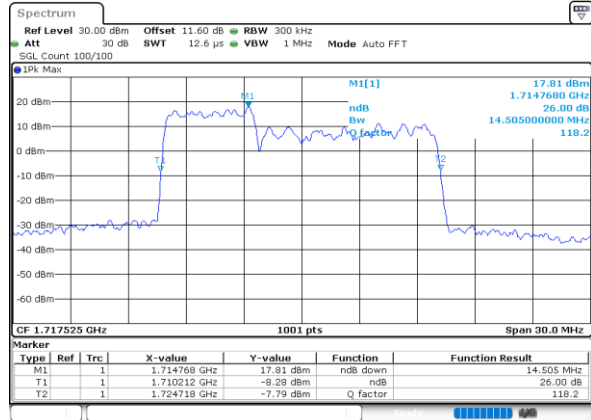

Highest Channel / 10MHz+10MHz

Date: 8.OCT.2020 11:48:47

Highest Channel / 15MHz+5MHz

Date: 8.OCT.2020 14:31:55

LTE Band 66B

64QAM

Lowest Channel / 5MHz+5MHz

Date: 7.OCT.2020 16:38:24

Lowest Channel / 5MHz+10MHz

Date: 7.OCT.2020 17:39:39

Middle Channel / 5MHz+5MHz

Date: 7.OCT.2020 17:04:38

Middle Channel / 5MHz+10MHz

Date: 7.OCT.2020 18:18:50

Highest Channel / 5MHz+5MHz

Date: 7.OCT.2020 17:20:29

Highest Channel / 5MHz+10MHz

Date: 7.OCT.2020 17:59:15

LTE Band 66B

64QAM

Lowest Channel / 5MHz+15MHz

Date: 8.OCT.2020 11:56:53

Lowest Channel / 10MHz+5MHz

Date: 8.OCT.2020 09:36:38