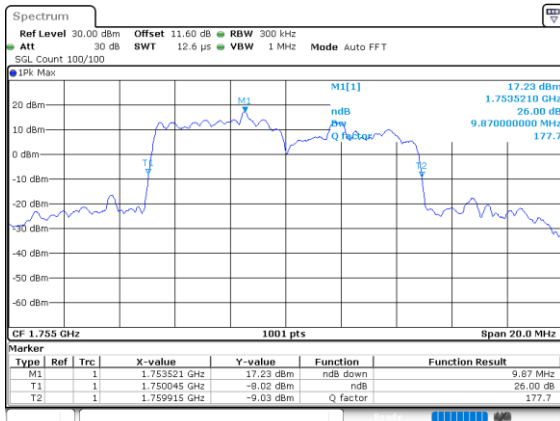

Middle Channel / 15MHz+5MHz

Date: 8.OCT.2020 14:17:27

Highest Channel / 10MHz+10MHz

Date: 8.OCT.2020 11:49:01

Highest Channel / 15MHz+5MHz

Date: 8.OCT.2020 14:32:17

LTE Band 66B

256QAM

Lowest Channel / 5MHz+5MHz

Date: 7.OCT.2020 16:38:02

Lowest Channel / 5MHz+10MHz

Date: 7.OCT.2020 17:39:16

Middle Channel / 5MHz+5MHz

Date: 7.OCT.2020 17:04:16

Middle Channel / 5MHz+10MHz

Date: 7.OCT.2020 18:19:27

Highest Channel / 5MHz+5MHz

Date: 7.OCT.2020 17:20:52

Highest Channel / 5MHz+10MHz

Date: 7.OCT.2020 17:59:37

LTE Band 66B

256QAM

Lowest Channel / 5MHz+15MHz

Date: 8.OCT.2020 11:56:13