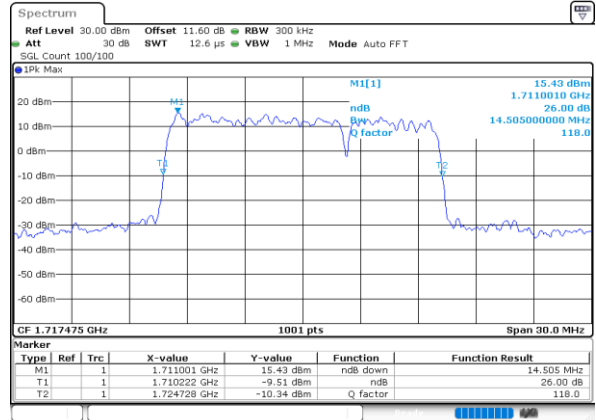

LTE Band 66B

16QAM

Lowest Channel / 5MHz+15MHz

Date: 8.OCT.2020 11:57:16

Lowest Channel / 10MHz+5MHz

Date: 8.OCT.2020 09:37:01

Middle Channel / 5MHz+15MHz

Date: 8.OCT.2020 12:16:50

Middle Channel / 10MHz+5MHz

Date: 8.OCT.2020 09:56:06

Highest Channel / 5MHz+15MHz

Date: 8.OCT.2020 12:13:57

Highest Channel / 10MHz+5MHz

Date: 8.OCT.2020 10:09:58

LTE Band 66B

16QAM