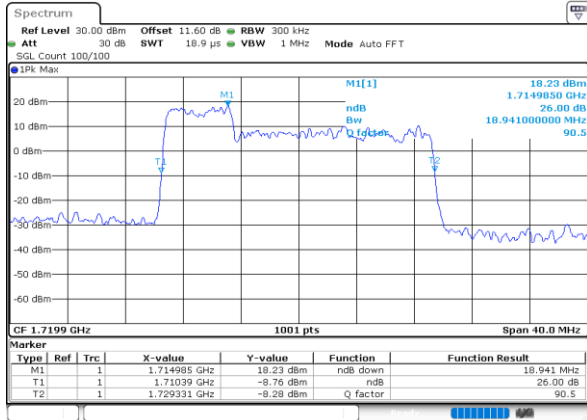

LTE Band 66B

QPSK

Lowest Channel / 5MHz+15MHz

Date: 8.OCT.2020 11:57:18