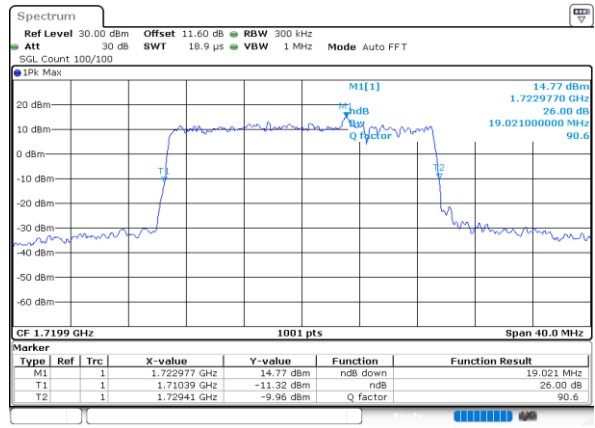

LTE Band 66B

64QAM

Lowest Channel / 10MHz+10MHz

Date: 8.OCT.2020 10:50:35

Lowest Channel / 15MHz+5MHz

Date: 8.OCT.2020 13:01:09

Middle Channel / 10MHz+10MHz

Date: 8.OCT.2020 11:09:23

Middle Channel / 15MHz+5MHz

Date: 8.OCT.2020 14:17:27

Highest Channel / 10MHz+10MHz

Date: 8.OCT.2020 11:49:01

Highest Channel / 15MHz+5MHz

Date: 8.OCT.2020 14:32:17

LTE Band 66B

256QAM