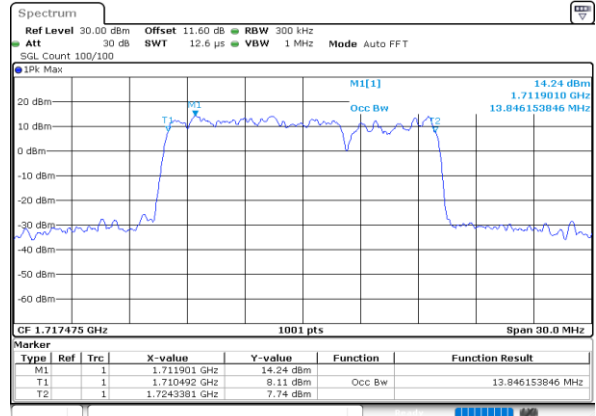

LTE Band 66B

64QAM

Lowest Channel / 5MHz+5MHz

Date: 7.OCT.2020 16:37:18

Lowest Channel / 5MHz+10MHz

Date: 7.OCT.2020 17:38:32

Middle Channel / 5MHz+5MHz

Date: 7.OCT.2020 17:03:31

Middle Channel / 5MHz+10MHz

Date: 7.OCT.2020 18:17:43

Highest Channel / 5MHz+5MHz

Date: 7.OCT.2020 17:18:38

Highest Channel / 5MHz+10MHz

Date: 7.OCT.2020 17:57:23

LTE Band 66B

64QAM

Lowest Channel / 5MHz+15MHz

Date: 8.OCT.2020 11:55:46

Lowest Channel / 10MHz+5MHz

Date: 8.OCT.2020 09:35:31

Middle Channel / 5MHz+15MHz

Date: 8.OCT.2020 12:15:21

Middle Channel / 10MHz+5MHz

Date: 8.OCT.2020 09:54:37