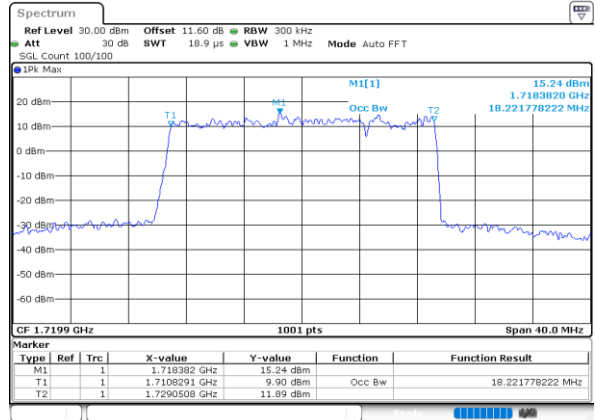

Lowest Channel / 5MHz+15MHz

Date: 8.OCT.2020 11:55:01

Lowest Channel / 10MHz+5MHz

Date: 8.OCT.2020 09:34:46

Middle Channel / 5MHz+15MHz

Date: 8.OCT.2020 12:14:36

Middle Channel / 10MHz+5MHz

Date: 8.OCT.2020 09:53:52

Highest Channel / 5MHz+15MHz

Date: 8.OCT.2020 12:38:13

Highest Channel / 10MHz+5MHz

Date: 8.OCT.2020 10:09:14

LTE Band 66B

QPSK

Lowest Channel / 10MHz+10MHz

Date: 8.OCT.2020 10:31:09

Lowest Channel / 15MHz+5MHz

Date: 8.OCT.2020 12:59:17

Middle Channel / 10MHz+10MHz

Date: 8.OCT.2020 10:53:52

Middle Channel / 15MHz+5MHz

Date: 8.OCT.2020 14:15:35

Highest Channel / 10MHz+10MHz

Date: 8.OCT.2020 11:12:38