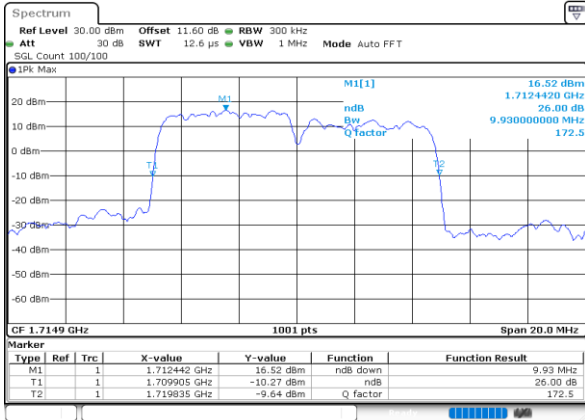

Highest Channel / 15MHz+5MHz

Date: 13.OCT.2020 11:55:45

LTE Band 66B

16QAM

Lowest Channel / 5MHz+5MHz

Date: 7.OCT.2020 16:38:47

Lowest Channel / 5MHz+10MHz

Date: 7.OCT.2020 17:40:01