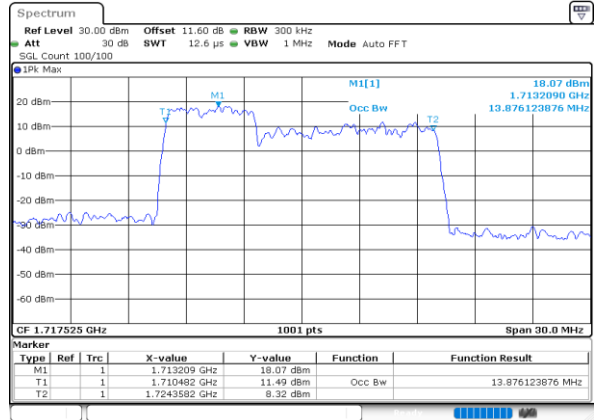

Mode	LTE Band 66B : 99%OBW(MHz)		
256QAM			
BW	5MHz+5MHz	5MHz+10MHz	5MHz+15MHz
Lowest CH	9.27	13.91	18.02
Middle CH	9.27	13.88	18.18
Highest CH	9.27	13.94	18.26
BW	10MHz+5MHz	10MHz+10MHz	15MHz+5MHz
Lowest CH	13.82	18.70	18.14
Middle CH	13.91	18.70	18.14
Highest CH	13.88	18.70	18.14

LTE Band 66B

QPSK

Lowest Channel / 5MHz+5MHz

Date: 7.OCT.2020 16:36:33

Lowest Channel / 5MHz+10MHz

Date: 7.OCT.2020 17:37:47

Middle Channel / 5MHz+5MHz

Date: 7.OCT.2020 17:02:47

Middle Channel / 5MHz+10MHz

Date: 7.OCT.2020 18:16:58

Highest Channel / 5MHz+5MHz

Date: 7.OCT.2020 17:19:23

Highest Channel / 5MHz+10MHz

Date: 7.OCT.2020 17:58:08

LTE Band 66B

QPSK