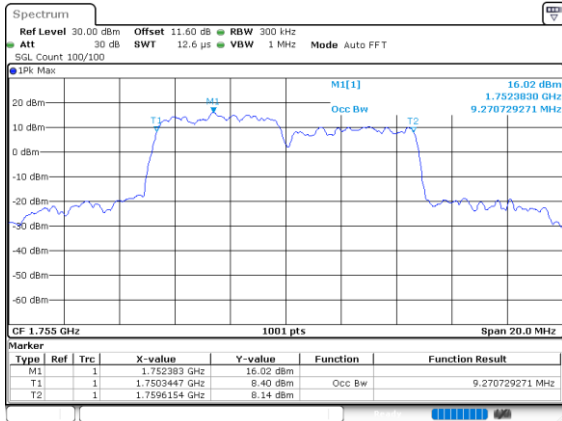

Highest Channel / 5MHz+15MHz

Date: 8.OCT.2020 12:17:29

Highest Channel / 10MHz+5MHz

Date: 8.OCT.2020 10:08:29

LTE Band 66B

64QAM

Lowest Channel / 10MHz+10MHz

Lowest Channel / 15MHz+5MHz

Middle Channel / 10MHz+10MHz

Middle Channel / 15MHz+5MHz

Highest Channel / 10MHz+10MHz

Highest Channel / 15MHz+5MHz

LTE Band 66B

256QAM

Lowest Channel / 5MHz+5MHz

Date: 7.OCT.2020 16:37:40

Lowest Channel / 5MHz+10MHz

Date: 7.OCT.2020 17:38:54

Middle Channel / 5MHz+5MHz

Date: 7.OCT.2020 17:03:54

Middle Channel / 5MHz+10MHz

Date: 7.OCT.2020 18:18:05

Highest Channel / 5MHz+5MHz

Date: 7.OCT.2020 17:18:15

Highest Channel / 5MHz+10MHz

Date: 7.OCT.2020 17:57:00

LTE Band 66B

256QAM

Lowest Channel / 5MHz+15MHz

Date: 8.OCT.2020 11:56:09

Lowest Channel / 10MHz+5MHz

Date: 8.OCT.2020 09:35:54