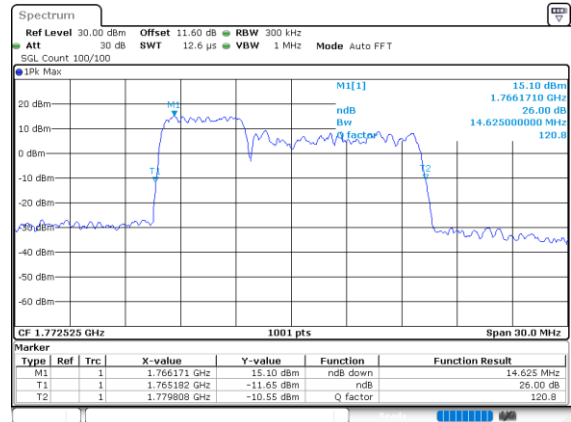

Middle Channel / 15MHz+5MHz

Date: 8.OCT.2020 14:17:27

Highest Channel / 10MHz+10MHz

Date: 8.OCT.2020 11:49:01

Highest Channel / 15MHz+5MHz

Date: 8.OCT.2020 14:32:17

LTE Band 66B

256QAM

Lowest Channel / 5MHz+5MHz

Date: 7.OCT.2020 16:38:02

Lowest Channel / 5MHz+10MHz

Date: 7.OCT.2020 17:39:16

Middle Channel / 5MHz+5MHz

Date: 7.OCT.2020 17:04:16

Middle Channel / 5MHz+10MHz

Date: 7.OCT.2020 18:19:27

Highest Channel / 5MHz+5MHz

Date: 7.OCT.2020 17:20:52

Highest Channel / 5MHz+10MHz

Date: 7.OCT.2020 17:59:37

LTE Band 66B

256QAM

Lowest Channel / 5MHz+15MHz

Date: 8.OCT.2020 11:56:13