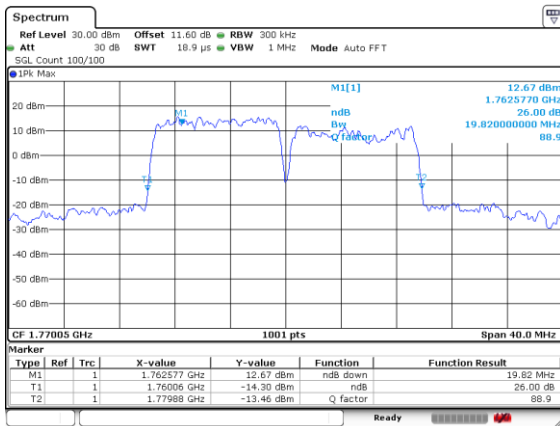

Highest Channel / 5MHz+15MHz

Date: 8.OCT.2020 12:18:35

Highest Channel / 10MHz+5MHz

Date: 8.OCT.2020 10:09:36

LTE Band 66B

QPSK

Lowest Channel / 10MHz+10MHz

Date: 8.OCT.2020 10:49:46

Lowest Channel / 15MHz+5MHz

Date: 8.OCT.2020 13:01:53

Middle Channel / 10MHz+10MHz

Date: 8.OCT.2020 11:07:35

Middle Channel / 15MHz+5MHz

Date: 8.OCT.2020 14:18:11

Highest Channel / 10MHz+10MHz

Date: 8.OCT.2020 11:48:26

Highest Channel / 15MHz+5MHz

Date: 13.OCT.2020 11:55:45

LTE Band 66B

16QAM

Lowest Channel / 5MHz+5MHz

Date: 7.OCT.2020 16:38:47

Lowest Channel / 5MHz+10MHz

Date: 7.OCT.2020 17:40:01