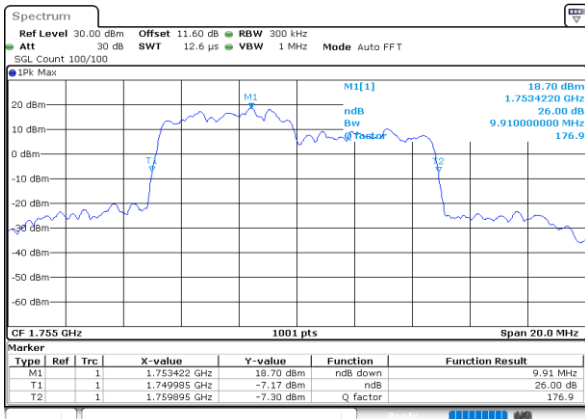

Lowest Channel / 15MHz+5MHz

Date: 8.OCT.2020 13:01:53

Middle Channel / 10MHz+10MHz

Date: 8.OCT.2020 11:07:35

Middle Channel / 15MHz+5MHz

Date: 8.OCT.2020 14:18:11

Highest Channel / 10MHz+10MHz

Date: 8.OCT.2020 11:48:26

Highest Channel / 15MHz+5MHz

Date: 13.OCT.2020 11:55:45

LTE Band 66B

16QAM

Lowest Channel / 5MHz+5MHz

Date: 7.OCT.2020 16:38:47

Lowest Channel / 5MHz+10MHz

Date: 7.OCT.2020 17:40:01

Middle Channel / 5MHz+5MHz

Date: 7.OCT.2020 17:05:00

Middle Channel / 5MHz+10MHz

Date: 7.OCT.2020 18:19:12

Highest Channel / 5MHz+5MHz

Date: 7.OCT.2020 17:20:07

Highest Channel / 5MHz+10MHz

Date: 7.OCT.2020 17:56:52