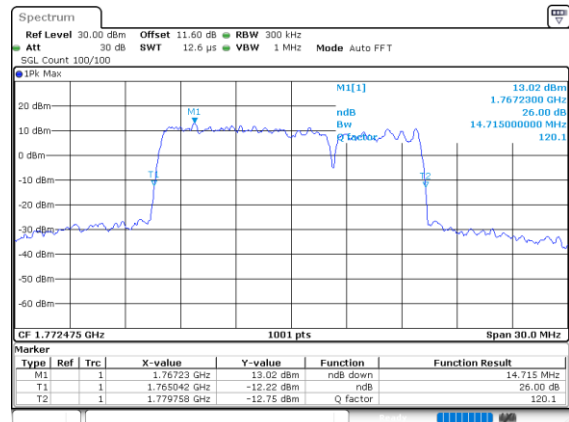

Highest Channel / 5MHz+5MHz

Date: 7.OCT.2020 17:20:52

Highest Channel / 5MHz+10MHz

Date: 7.OCT.2020 17:59:37

LTE Band 66B

256QAM

Lowest Channel / 5MHz+15MHz

Date: 8.OCT.2020 11:56:13

Lowest Channel / 10MHz+5MHz

Date: 8.OCT.2020 09:13:16

Middle Channel / 5MHz+15MHz

Date: 8.OCT.2020 12:16:05

Middle Channel / 10MHz+5MHz

Date: 8.OCT.2020 09:15:21

Highest Channel / 5MHz+15MHz

Date: 8.OCT.2020 12:39:42

Highest Channel / 10MHz+5MHz

Date: 8.OCT.2020 10:10:43

LTE Band 66B

256QAM

Lowest Channel / 10MHz+10MHz

Date: 8.OCT.2020 10:50:52

Lowest Channel / 15MHz+5MHz

Date: 8.OCT.2020 13:00:46