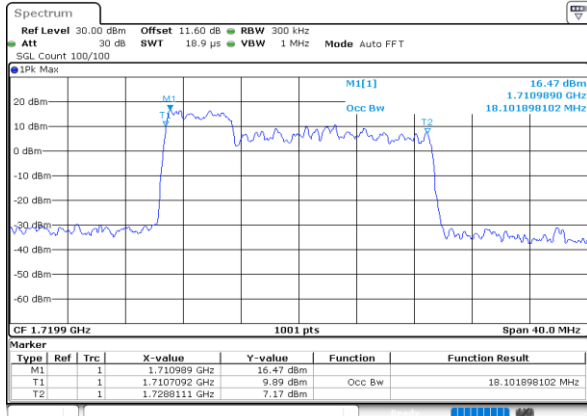

LTE Band 66B

64QAM

Lowest Channel / 5MHz+5MHz

Date: 7.OCT.2020 16:37:18

Lowest Channel / 5MHz+10MHz

Date: 7.OCT.2020 17:38:32

Middle Channel / 5MHz+5MHz

Date: 7.OCT.2020 17:03:31

Middle Channel / 5MHz+10MHz

Date: 7.OCT.2020 18:17:43

Highest Channel / 5MHz+5MHz

Date: 7.OCT.2020 17:18:38

Highest Channel / 5MHz+10MHz

Date: 7.OCT.2020 17:57:23

LTE Band 66B

64QAM

Lowest Channel / 5MHz+15MHz

Date: 8.OCT.2020 11:55:46

Lowest Channel / 10MHz+5MHz

Date: 8.OCT.2020 09:35:31

Middle Channel / 5MHz+15MHz

Date: 8.OCT.2020 12:15:21

Middle Channel / 10MHz+5MHz

Date: 8.OCT.2020 09:54:37