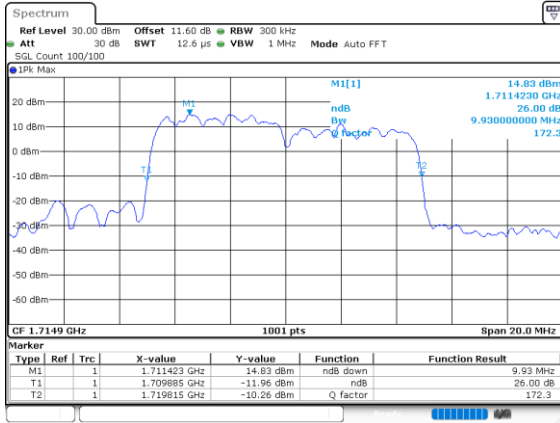

LTE Band 66B

256QAM

Lowest Channel / 5MHz+5MHz

Date: 7.OCT.2020 16:38:02