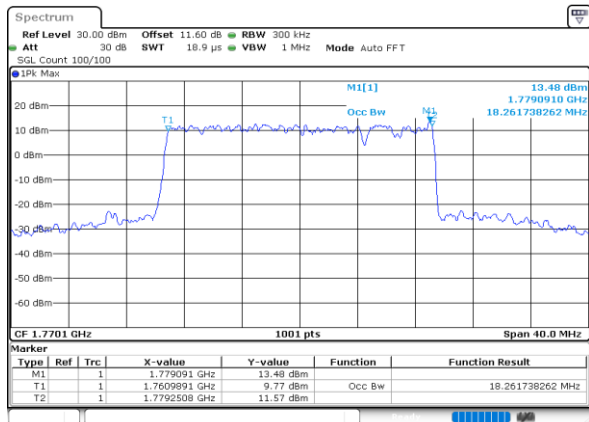

LTE Band 66B

16QAM

Lowest Channel / 10MHz+10MHz

Lowest Channel / 15MHz+5MHz

Middle Channel / 10MHz+10MHz

Middle Channel / 15MHz+5MHz

Highest Channel / 10MHz+10MHz

Highest Channel / 15MHz+5MHz

LTE Band 66B

64QAM

Lowest Channel / 5MHz+5MHz

Date: 7.OCT.2020 16:37:18

Lowest Channel / 5MHz+10MHz

Date: 7.OCT.2020 17:38:32

Middle Channel / 5MHz+5MHz

Date: 7.OCT.2020 17:03:31

Middle Channel / 5MHz+10MHz

Date: 7.OCT.2020 18:17:43

Highest Channel / 5MHz+5MHz

Date: 7.OCT.2020 17:18:38

Highest Channel / 5MHz+10MHz

Date: 7.OCT.2020 17:57:23

LTE Band 66B

64QAM