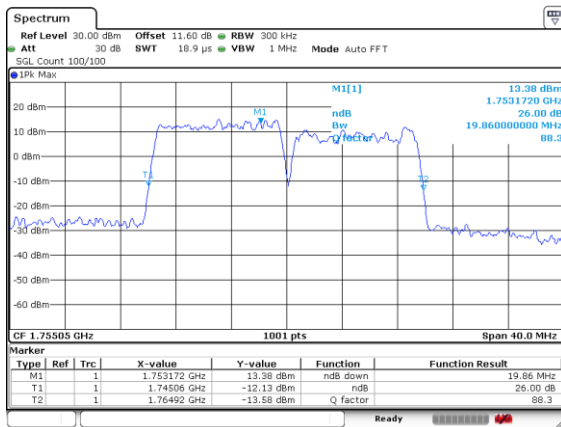

LTE Band 66B

64QAM

Lowest Channel / 10MHz+10MHz

Date: 8.OCT.2020 10:50:35

Lowest Channel / 15MHz+5MHz

Date: 8.OCT.2020 13:01:09

Middle Channel / 10MHz+10MHz

Date: 8.OCT.2020 11:09:23