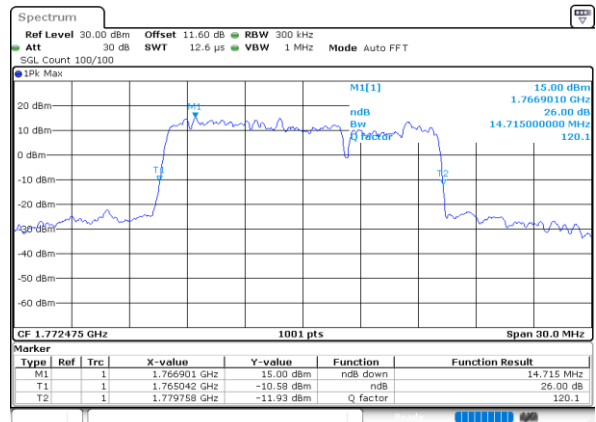

Highest Channel / 5MHz+10MHz

Date: 7.OCT.2020 17:59:15

LTE Band 66B

64QAM

Lowest Channel / 5MHz+15MHz

Date: 8.OCT.2020 11:56:53

Lowest Channel / 10MHz+5MHz

Date: 8.OCT.2020 09:36:38

Middle Channel / 5MHz+15MHz

Date: 8.OCT.2020 12:16:28

Middle Channel / 10MHz+5MHz

Date: 8.OCT.2020 09:55:44

Highest Channel / 5MHz+15MHz

Date: 8.OCT.2020 12:13:20

Highest Channel / 10MHz+5MHz

Date: 8.OCT.2020 10:10:21

LTE Band 66B

64QAM

Lowest Channel / 10MHz+10MHz

Date: 8.OCT.2020 10:50:35

Lowest Channel / 15MHz+5MHz

Date: 8.OCT.2020 13:01:09

Middle Channel / 10MHz+10MHz

Date: 8.OCT.2020 11:09:23