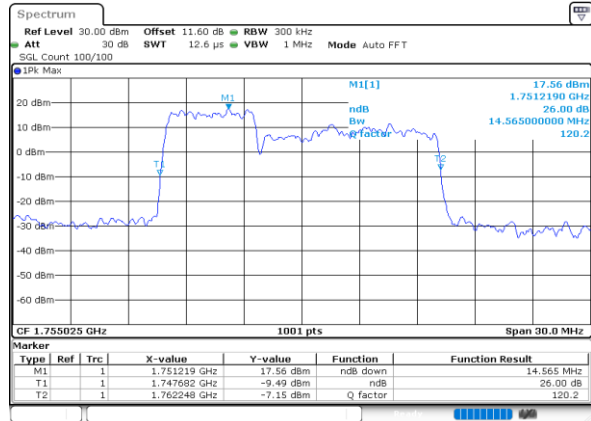

Highest Channel / 10MHz+10MHz

Date: 8.OCT.2020 11:48:47

Highest Channel / 15MHz+5MHz

Date: 8.OCT.2020 14:31:55

LTE Band 66B

64QAM

Lowest Channel / 5MHz+5MHz

Date: 7.OCT.2020 16:38:24

Lowest Channel / 5MHz+10MHz

Date: 7.OCT.2020 17:39:39

Middle Channel / 5MHz+5MHz

Date: 7.OCT.2020 17:04:38

Middle Channel / 5MHz+10MHz

Date: 7.OCT.2020 18:18:50

Highest Channel / 5MHz+5MHz

Date: 7.OCT.2020 17:20:29

Highest Channel / 5MHz+10MHz

Date: 7.OCT.2020 17:59:15

LTE Band 66B

64QAM

Lowest Channel / 5MHz+15MHz

Date: 8.OCT.2020 11:56:53

Lowest Channel / 10MHz+5MHz

Date: 8.OCT.2020 09:36:38