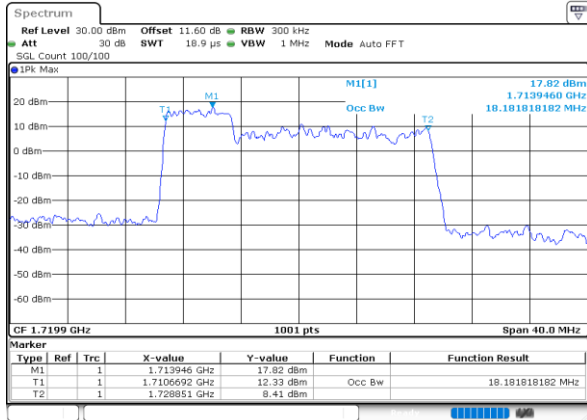

LTE Band 66B

QPSK

Lowest Channel / 5MHz+5MHz

Date: 7.OCT.2020 16:36:33

Lowest Channel / 5MHz+10MHz

Date: 7.OCT.2020 17:37:47

Middle Channel / 5MHz+5MHz

Date: 7.OCT.2020 17:02:47

Middle Channel / 5MHz+10MHz

Date: 7.OCT.2020 18:16:58

Highest Channel / 5MHz+5MHz

Date: 7.OCT.2020 17:19:23

Highest Channel / 5MHz+10MHz

Date: 7.OCT.2020 17:58:08

LTE Band 66B

QPSK

Lowest Channel / 5MHz+15MHz

Date: 8.OCT.2020 11:55:01

Lowest Channel / 10MHz+5MHz

Date: 8.OCT.2020 09:34:46

Middle Channel / 5MHz+15MHz

Date: 8.OCT.2020 12:14:36

Middle Channel / 10MHz+5MHz

Date: 8.OCT.2020 09:53:52

Highest Channel / 5MHz+15MHz

Date: 8.OCT.2020 12:38:13

Highest Channel / 10MHz+5MHz

Date: 8.OCT.2020 10:09:14

LTE Band 66B

QPSK

Lowest Channel / 10MHz+10MHz

Date: 8.OCT.2020 10:31:09