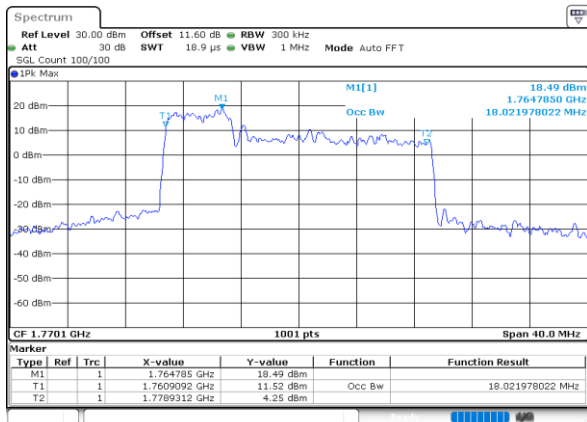

Middle Channel / 5MHz+10MHz

Date: 7.OCT.2020 18:16:58

Highest Channel / 5MHz+5MHz

Date: 7.OCT.2020 17:19:23

Highest Channel / 5MHz+10MHz

Date: 7.OCT.2020 17:58:08

LTE Band 66B

QPSK

Lowest Channel / 5MHz+15MHz

Date: 8.OCT.2020 11:55:01

Lowest Channel / 10MHz+5MHz

Date: 8.OCT.2020 09:34:46

Middle Channel / 5MHz+15MHz

Date: 8.OCT.2020 12:14:36

Middle Channel / 10MHz+5MHz

Date: 8.OCT.2020 09:53:52

Highest Channel / 5MHz+15MHz

Date: 8.OCT.2020 12:38:13

Highest Channel / 10MHz+5MHz

Date: 8.OCT.2020 10:09:14

LTE Band 66B

QPSK

Lowest Channel / 10MHz+10MHz

Date: 8.OCT.2020 10:31:09