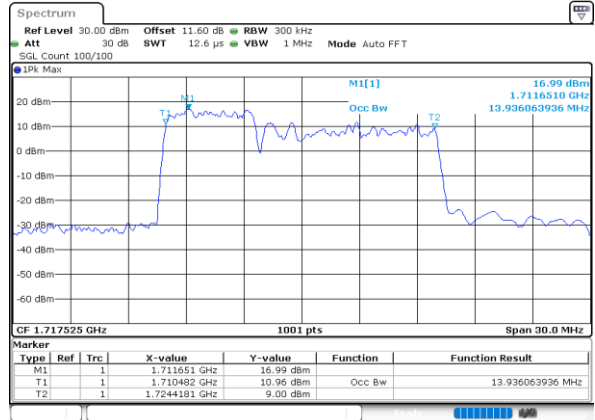

LTE Band 66B

16QAM

Lowest Channel / 10MHz+10MHz

Lowest Channel / 15MHz+5MHz

Middle Channel / 10MHz+10MHz

Middle Channel / 15MHz+5MHz

Highest Channel / 10MHz+10MHz

Highest Channel / 15MHz+5MHz

LTE Band 66B

64QAM

Lowest Channel / 5MHz+5MHz

Date: 7.OCT.2020 16:37:18

Lowest Channel / 5MHz+10MHz

Date: 7.OCT.2020 17:38:32

Middle Channel / 5MHz+5MHz

Date: 7.OCT.2020 17:03:31

Middle Channel / 5MHz+10MHz

Date: 7.OCT.2020 18:17:43

Highest Channel / 5MHz+5MHz

Date: 7.OCT.2020 17:18:38

Highest Channel / 5MHz+10MHz

Date: 7.OCT.2020 17:57:23

LTE Band 66B

64QAM