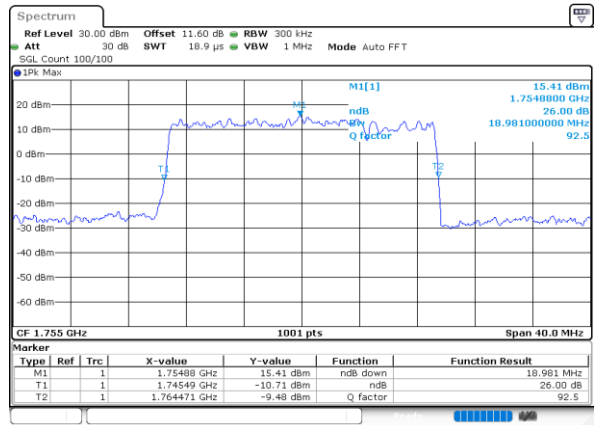

Highest Channel / 5MHz+15MHz

Date: 8.OCT.2020 12:18:35

Highest Channel / 10MHz+5MHz

Date: 8.OCT.2020 10:09:36

LTE Band 66B

QPSK

Lowest Channel / 10MHz+10MHz

Date: 8.OCT.2020 10:49:46

Lowest Channel / 15MHz+5MHz

Date: 8.OCT.2020 13:01:53

Middle Channel / 10MHz+10MHz

Date: 8.OCT.2020 11:07:35

Middle Channel / 15MHz+5MHz

Date: 8.OCT.2020 14:18:11

Highest Channel / 10MHz+10MHz

Date: 8.OCT.2020 11:48:26

Highest Channel / 15MHz+5MHz

Date: 13.OCT.2020 11:55:45

LTE Band 66B

16QAM

Lowest Channel / 5MHz+5MHz

Date: 7.OCT.2020 16:38:47

Lowest Channel / 5MHz+10MHz

Date: 7.OCT.2020 17:40:01