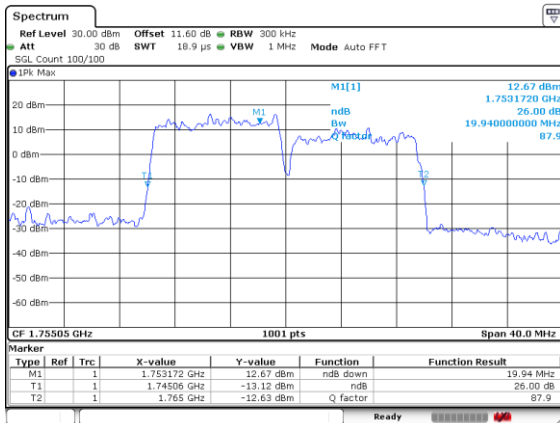

Middle Channel / 10MHz+5MHz

Date: 8.OCT.2020 09:56:06

Highest Channel / 5MHz+15MHz

Date: 8.OCT.2020 12:13:57

Highest Channel / 10MHz+5MHz

Date: 8.OCT.2020 10:09:58

LTE Band 66B

16QAM

Lowest Channel / 10MHz+10MHz

Date: 8.OCT.2020 10:50:14

Lowest Channel / 15MHz+5MHz

Date: 8.OCT.2020 13:01:31

Middle Channel / 10MHz+10MHz

Date: 8.OCT.2020 11:07:58

Middle Channel / 15MHz+5MHz

Date: 8.OCT.2020 14:17:49

Highest Channel / 10MHz+10MHz

Date: 8.OCT.2020 11:48:47

Highest Channel / 15MHz+5MHz

Date: 8.OCT.2020 14:31:55

LTE Band 66B

64QAM

Lowest Channel / 5MHz+5MHz

Date: 7.OCT.2020 16:38:24