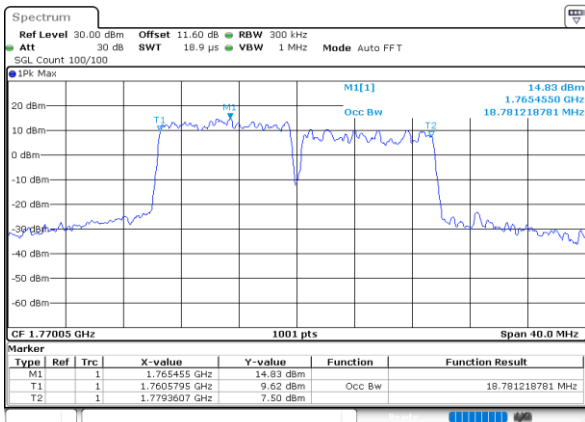

LTE Band 66B

16QAM

Lowest Channel / 10MHz+10MHz

Lowest Channel / 15MHz+5MHz

Middle Channel / 10MHz+10MHz

Middle Channel / 15MHz+5MHz

Highest Channel / 10MHz+10MHz

Highest Channel / 15MHz+5MHz

LTE Band 66B

64QAM

Lowest Channel / 5MHz+5MHz

Date: 7.OCT.2020 16:37:18

Lowest Channel / 5MHz+10MHz

Date: 7.OCT.2020 17:38:32

Middle Channel / 5MHz+5MHz

Date: 7.OCT.2020 17:03:31