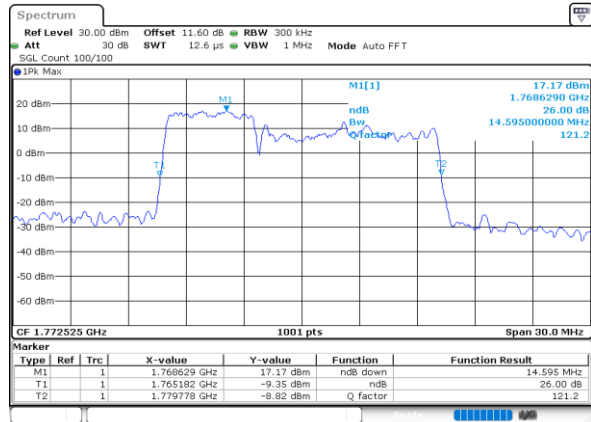

Highest Channel / 10MHz+10MHz

Date: 8.OCT.2020 11:48:47

Highest Channel / 15MHz+5MHz

Date: 8.OCT.2020 14:31:55

LTE Band 66B

64QAM

Lowest Channel / 5MHz+5MHz

Date: 7.OCT.2020 16:38:24

Lowest Channel / 5MHz+10MHz

Date: 7.OCT.2020 17:39:39

Middle Channel / 5MHz+5MHz

Date: 7.OCT.2020 17:04:38

Middle Channel / 5MHz+10MHz

Date: 7.OCT.2020 18:18:50

Highest Channel / 5MHz+5MHz

Date: 7.OCT.2020 17:20:29

Highest Channel / 5MHz+10MHz

Date: 7.OCT.2020 17:59:15

LTE Band 66B

64QAM

Lowest Channel / 5MHz+15MHz

Date: 8.OCT.2020 11:56:53

Lowest Channel / 10MHz+5MHz

Date: 8.OCT.2020 09:36:38