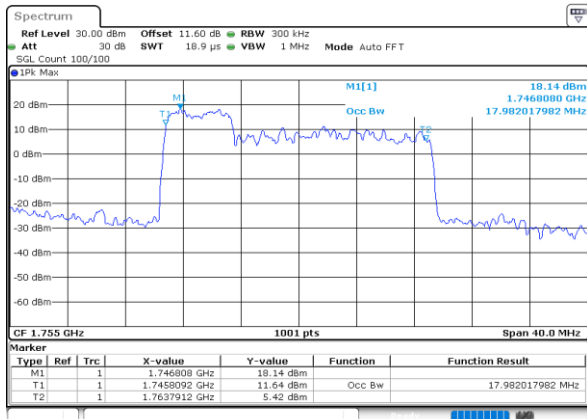

Middle Channel / 5MHz+10MHz

Date: 7.OCT.2020 18:16:58

Highest Channel / 5MHz+5MHz

Date: 7.OCT.2020 17:19:23

Highest Channel / 5MHz+10MHz

Date: 7.OCT.2020 17:58:08

LTE Band 66B

QPSK

Lowest Channel / 5MHz+15MHz

Date: 8.OCT.2020 11:55:01

Lowest Channel / 10MHz+5MHz

Date: 8.OCT.2020 09:34:46

Middle Channel / 5MHz+15MHz

Date: 8.OCT.2020 12:14:36

Middle Channel / 10MHz+5MHz

Date: 8.OCT.2020 09:53:52

Highest Channel / 5MHz+15MHz

Date: 8.OCT.2020 12:38:13

Highest Channel / 10MHz+5MHz

Date: 8.OCT.2020 10:09:14

LTE Band 66B

QPSK

Lowest Channel / 10MHz+10MHz

Date: 8.OCT.2020 10:31:09