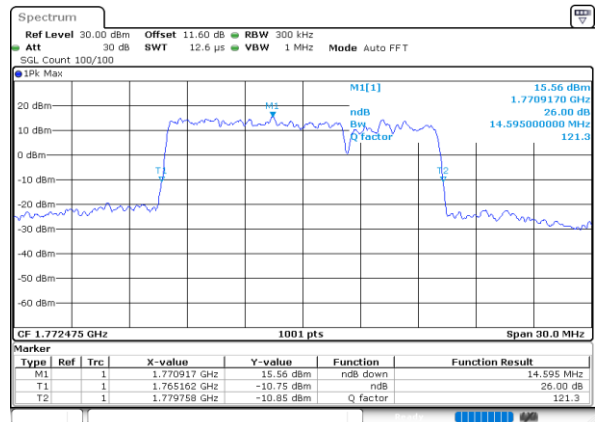

Middle Channel / 5MHz+10MHz

Date: 7.OCT.2020 18:19:35

Highest Channel / 5MHz+5MHz

Date: 7.OCT.2020 17:19:45

Highest Channel / 5MHz+10MHz

Date: 7.OCT.2020 17:58:30

LTE Band 66B

QPSK

Lowest Channel / 5MHz+15MHz

Date: 8.OCT.2020 11:57:18

Lowest Channel / 10MHz+5MHz

Date: 8.OCT.2020 09:37:23

Middle Channel / 5MHz+15MHz

Date: 8.OCT.2020 12:17:13

Middle Channel / 10MHz+5MHz

Date: 8.OCT.2020 09:56:28

Highest Channel / 5MHz+15MHz

Date: 8.OCT.2020 12:18:35

Highest Channel / 10MHz+5MHz

Date: 8.OCT.2020 10:09:36

LTE Band 66B

QPSK

Lowest Channel / 10MHz+10MHz

Date: 8.OCT.2020 10:49:46