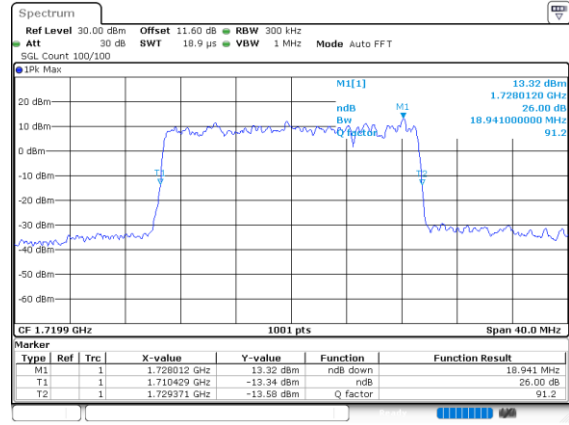

Highest Channel / 10MHz+5MHz

Date: 8.OCT.2020 10:10:43

LTE Band 66B

256QAM

Lowest Channel / 10MHz+10MHz

Date: 8.OCT.2020 10:50:52

Lowest Channel / 15MHz+5MHz

Date: 8.OCT.2020 13:00:46