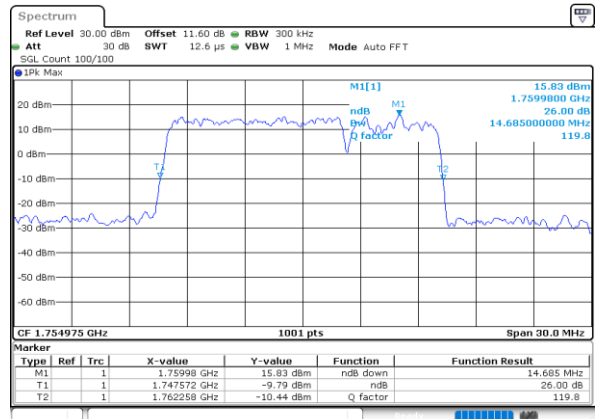

Middle Channel / 5MHz+10MHz

Date: 7.OCT.2020 18:19:35

Highest Channel / 5MHz+5MHz

Date: 7.OCT.2020 17:19:45

Highest Channel / 5MHz+10MHz

Date: 7.OCT.2020 17:58:30

LTE Band 66B

QPSK

Lowest Channel / 5MHz+15MHz

Date: 8.OCT.2020 11:57:18

Lowest Channel / 10MHz+5MHz

Date: 8.OCT.2020 09:37:23

Middle Channel / 5MHz+15MHz

Date: 8.OCT.2020 12:17:13

Middle Channel / 10MHz+5MHz

Date: 8.OCT.2020 09:56:28

Highest Channel / 5MHz+15MHz

Date: 8.OCT.2020 12:18:35

Highest Channel / 10MHz+5MHz

Date: 8.OCT.2020 10:09:36

LTE Band 66B

QPSK

Lowest Channel / 10MHz+10MHz

Date: 8.OCT.2020 10:49:46