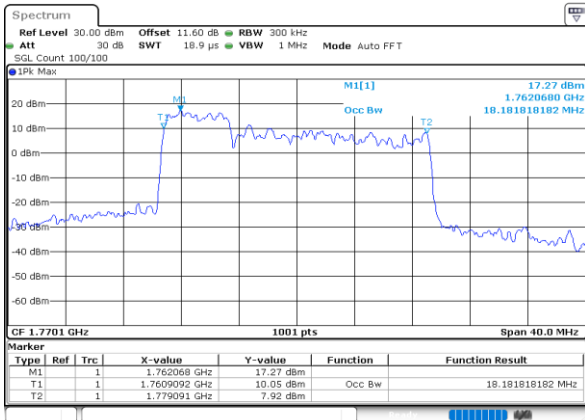

Highest Channel / 5MHz+5MHz

Highest Channel / 5MHz+10MHz

LTE Band 66B

16QAM

Lowest Channel / 5MHz+15MHz

Date: 8.OCT.2020 11:55:24

Lowest Channel / 10MHz+5MHz

Date: 8.OCT.2020 09:35:09

Middle Channel / 5MHz+15MHz

Date: 8.OCT.2020 12:14:59

Middle Channel / 10MHz+5MHz

Date: 8.OCT.2020 09:54:15

Highest Channel / 5MHz+15MHz

Date: 8.OCT.2020 12:17:51

Highest Channel / 10MHz+5MHz

Date: 8.OCT.2020 10:08:52

LTE Band 66B

16QAM

Lowest Channel / 10MHz+10MHz

Lowest Channel / 15MHz+5MHz

Middle Channel / 10MHz+10MHz

Middle Channel / 15MHz+5MHz

Highest Channel / 10MHz+10MHz

Highest Channel / 15MHz+5MHz