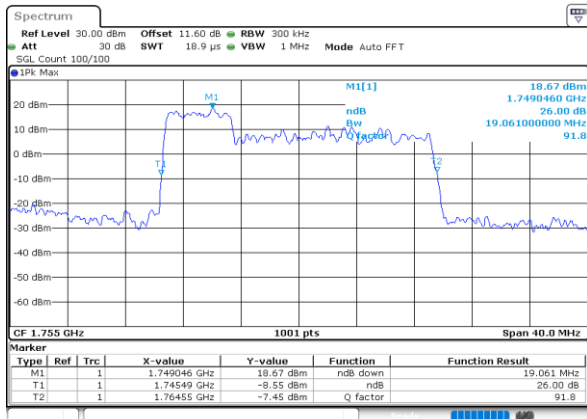

Middle Channel / 5MHz+10MHz

Date: 7.OCT.2020 18:19:35

Highest Channel / 5MHz+5MHz

Date: 7.OCT.2020 17:19:45

Highest Channel / 5MHz+10MHz

Date: 7.OCT.2020 17:58:30

LTE Band 66B

QPSK

Lowest Channel / 5MHz+15MHz

Date: 8.OCT.2020 11:57:18

Lowest Channel / 10MHz+5MHz

Date: 8.OCT.2020 09:37:23

Middle Channel / 5MHz+15MHz

Date: 8.OCT.2020 12:17:13

Middle Channel / 10MHz+5MHz

Date: 8.OCT.2020 09:56:28

Highest Channel / 5MHz+15MHz

Date: 8.OCT.2020 12:18:35

Highest Channel / 10MHz+5MHz

Date: 8.OCT.2020 10:09:36

LTE Band 66B

QPSK

Lowest Channel / 10MHz+10MHz

Date: 8.OCT.2020 10:49:46