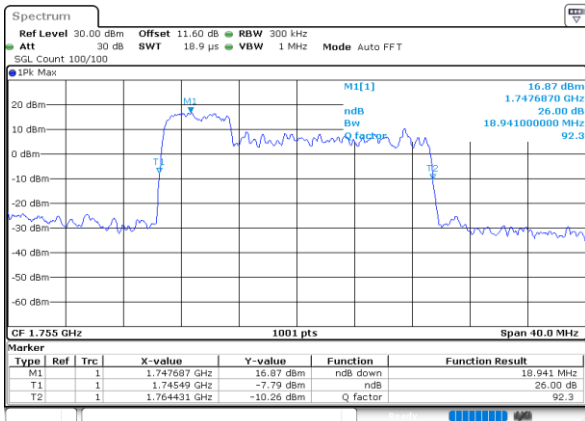

Highest Channel / 5MHz+10MHz

Date: 7.OCT.2020 17:59:15

LTE Band 66B

64QAM

Lowest Channel / 5MHz+15MHz

Date: 8.OCT.2020 11:56:53

Lowest Channel / 10MHz+5MHz

Date: 8.OCT.2020 09:36:38

Middle Channel / 5MHz+15MHz

Date: 8.OCT.2020 12:16:28

Middle Channel / 10MHz+5MHz

Date: 8.OCT.2020 09:55:44

Highest Channel / 5MHz+15MHz

Date: 8.OCT.2020 12:13:20

Highest Channel / 10MHz+5MHz

Date: 8.OCT.2020 10:10:21