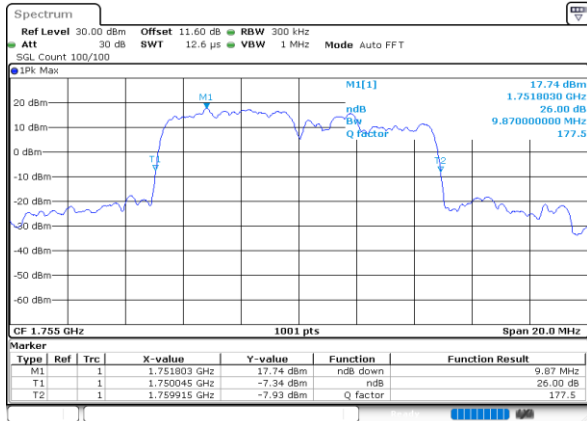

Lowest Channel / 10MHz+10MHz

Date: 8.OCT.2020 10:50:14

Lowest Channel / 15MHz+5MHz

Date: 8.OCT.2020 13:01:31

Middle Channel / 10MHz+10MHz

Date: 8.OCT.2020 11:07:58

Middle Channel / 15MHz+5MHz

Date: 8.OCT.2020 14:17:49

Highest Channel / 10MHz+10MHz

Date: 8.OCT.2020 11:48:47

Highest Channel / 15MHz+5MHz

Date: 8.OCT.2020 14:31:55

LTE Band 66B

64QAM

Lowest Channel / 5MHz+5MHz

Date: 7.OCT.2020 16:38:24

Lowest Channel / 5MHz+10MHz

Date: 7.OCT.2020 17:39:39

Middle Channel / 5MHz+5MHz

Date: 7.OCT.2020 17:04:38

Middle Channel / 5MHz+10MHz

Date: 7.OCT.2020 18:18:50

Highest Channel / 5MHz+5MHz

Date: 7.OCT.2020 17:20:29

Highest Channel / 5MHz+10MHz

Date: 7.OCT.2020 17:59:15

LTE Band 66B

64QAM

Lowest Channel / 5MHz+15MHz

Date: 8.OCT.2020 11:56:53

Lowest Channel / 10MHz+5MHz

Date: 8.OCT.2020 09:36:38