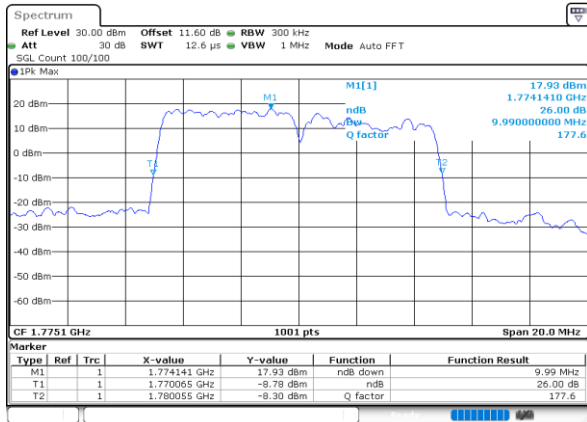

LTE Band 66B

QPSK

Lowest Channel / 5MHz+5MHz

Date: 7.OCT.2020 16:39:09

Lowest Channel / 5MHz+10MHz

Date: 7.OCT.2020 17:40:24

Middle Channel / 5MHz+5MHz

Date: 7.OCT.2020 17:05:22

Middle Channel / 5MHz+10MHz

Date: 7.OCT.2020 18:19:35

Highest Channel / 5MHz+5MHz

Date: 7.OCT.2020 17:19:45

Highest Channel / 5MHz+10MHz

Date: 7.OCT.2020 17:58:30

LTE Band 66B

QPSK