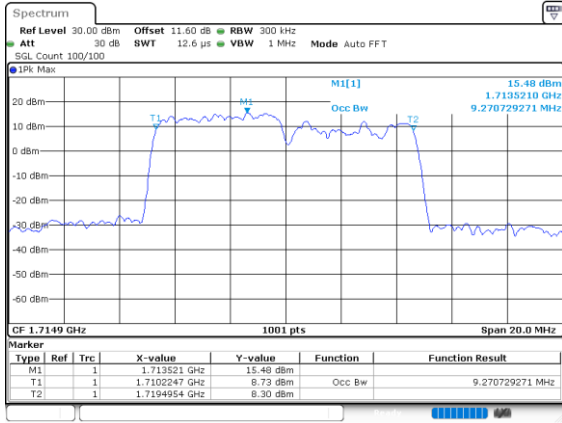

Highest Channel / 5MHz+15MHz

Date: 8.OCT.2020 12:17:29

Highest Channel / 10MHz+5MHz

Date: 8.OCT.2020 10:08:29

LTE Band 66B

64QAM

Lowest Channel / 10MHz+10MHz

Lowest Channel / 15MHz+5MHz

Middle Channel / 10MHz+10MHz

Middle Channel / 15MHz+5MHz

Highest Channel / 10MHz+10MHz

Highest Channel / 15MHz+5MHz

LTE Band 66B

256QAM

Lowest Channel / 5MHz+5MHz

Date: 7.OCT.2020 16:37:40

Lowest Channel / 5MHz+10MHz

Date: 7.OCT.2020 17:38:54

Middle Channel / 5MHz+5MHz

Date: 7.OCT.2020 17:03:54

Middle Channel / 5MHz+10MHz

Date: 7.OCT.2020 18:18:05

Highest Channel / 5MHz+5MHz

Date: 7.OCT.2020 17:18:15