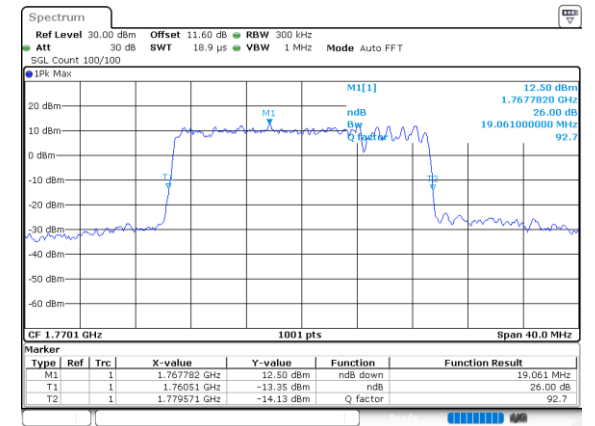

Highest Channel / 5MHz+15MHz

Date: 8.OCT.2020 12:18:35

Highest Channel / 10MHz+5MHz

Date: 8.OCT.2020 10:09:36

LTE Band 66B

QPSK

Lowest Channel / 10MHz+10MHz

Date: 8.OCT.2020 10:49:46

Lowest Channel / 15MHz+5MHz

Date: 8.OCT.2020 13:01:53

Middle Channel / 10MHz+10MHz

Date: 8.OCT.2020 11:07:35

Middle Channel / 15MHz+5MHz

Date: 8.OCT.2020 14:18:11

Highest Channel / 10MHz+10MHz

Date: 8.OCT.2020 11:48:26

Highest Channel / 15MHz+5MHz

Date: 13.OCT.2020 11:55:45

LTE Band 66B

16QAM

Lowest Channel / 5MHz+5MHz

Date: 7.OCT.2020 16:38:47

Lowest Channel / 5MHz+10MHz

Date: 7.OCT.2020 17:40:01