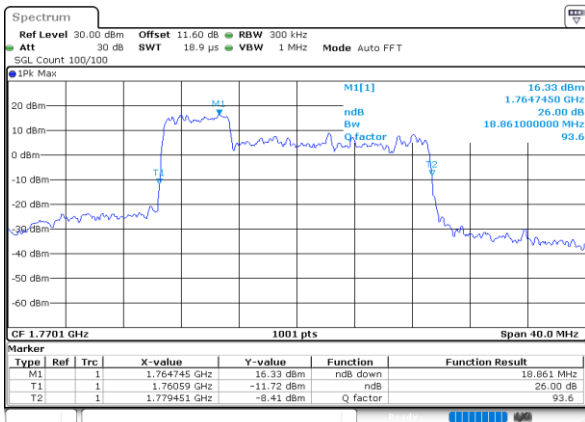

LTE Band 66B

16QAM

Lowest Channel / 5MHz+15MHz

Date: 8.OCT.2020 11:57:16

Lowest Channel / 10MHz+5MHz

Date: 8.OCT.2020 09:37:01

Middle Channel / 5MHz+15MHz

Date: 8.OCT.2020 12:16:50

Middle Channel / 10MHz+5MHz

Date: 8.OCT.2020 09:56:06

Highest Channel / 5MHz+15MHz

Date: 8.OCT.2020 12:13:57

Highest Channel / 10MHz+5MHz

Date: 8.OCT.2020 10:09:58

LTE Band 66B

16QAM