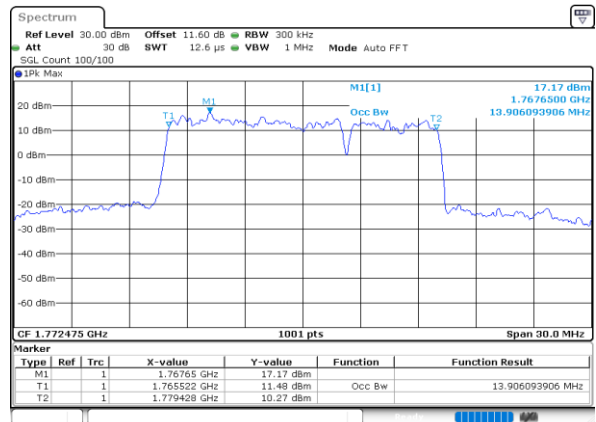

Middle Channel / 5MHz+10MHz

Date: 7.OCT.2020 18:16:58

Highest Channel / 5MHz+5MHz

Date: 7.OCT.2020 17:19:23

Highest Channel / 5MHz+10MHz

Date: 7.OCT.2020 17:58:08

LTE Band 66B

QPSK

Lowest Channel / 5MHz+15MHz

Date: 8.OCT.2020 11:55:01

Lowest Channel / 10MHz+5MHz

Date: 8.OCT.2020 09:34:46

Middle Channel / 5MHz+15MHz

Date: 8.OCT.2020 12:14:36

Middle Channel / 10MHz+5MHz

Date: 8.OCT.2020 09:53:52

Highest Channel / 5MHz+15MHz

Date: 8.OCT.2020 12:38:13

Highest Channel / 10MHz+5MHz

Date: 8.OCT.2020 10:09:14

LTE Band 66B

QPSK

Lowest Channel / 10MHz+10MHz

Date: 8.OCT.2020 10:31:09