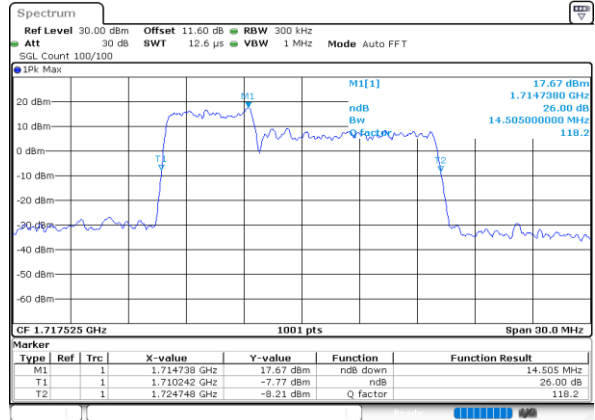

Highest Channel / 15MHz+5MHz

Date: 13.OCT.2020 11:55:45

LTE Band 66B

16QAM

Lowest Channel / 5MHz+5MHz

Date: 7.OCT.2020 16:38:47

Lowest Channel / 5MHz+10MHz

Date: 7.OCT.2020 17:40:01