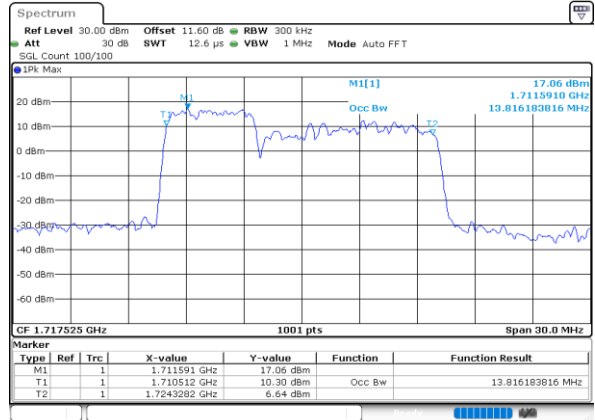

Highest Channel / 5MHz+15MHz

Date: 8.OCT.2020 12:38:13

Highest Channel / 10MHz+5MHz

Date: 8.OCT.2020 10:09:14

LTE Band 66B

QPSK

Lowest Channel / 10MHz+10MHz

Date: 8.OCT.2020 10:31:09

Lowest Channel / 15MHz+5MHz

Date: 8.OCT.2020 12:59:17

Middle Channel / 10MHz+10MHz

Date: 8.OCT.2020 10:53:52

Middle Channel / 15MHz+5MHz

Date: 8.OCT.2020 14:15:35

Highest Channel / 10MHz+10MHz

Date: 8.OCT.2020 11:12:38

Highest Channel / 15MHz+5MHz

Date: 8.OCT.2020 14:31:11

LTE Band 66B

16QAM

Lowest Channel / 5MHz+5MHz

Lowest Channel / 5MHz+10MHz

Middle Channel / 5MHz+5MHz

Middle Channel / 5MHz+10MHz

Highest Channel / 5MHz+5MHz

Highest Channel / 5MHz+10MHz

LTE Band 66B

16QAM

Lowest Channel / 5MHz+15MHz

Date: 8.OCT.2020 11:55:24

Lowest Channel / 10MHz+5MHz

Date: 8.OCT.2020 09:35:09