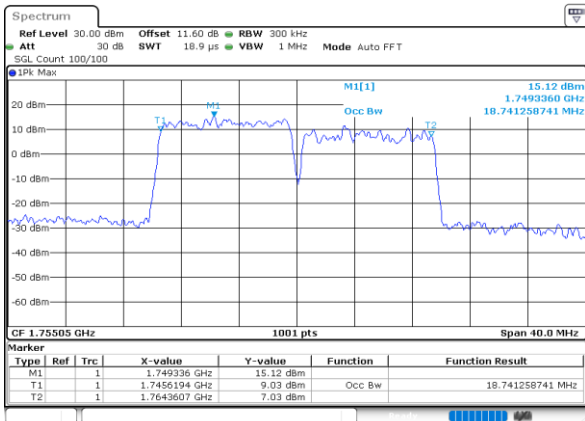

LTE Band 66B

16QAM

Lowest Channel / 10MHz+10MHz

Lowest Channel / 15MHz+5MHz

Middle Channel / 10MHz+10MHz

Middle Channel / 15MHz+5MHz

Highest Channel / 10MHz+10MHz

Highest Channel / 15MHz+5MHz

LTE Band 66B

64QAM

Lowest Channel / 5MHz+5MHz

Date: 7.OCT.2020 16:37:18

Lowest Channel / 5MHz+10MHz

Date: 7.OCT.2020 17:38:32

Middle Channel / 5MHz+5MHz

Date: 7.OCT.2020 17:03:31