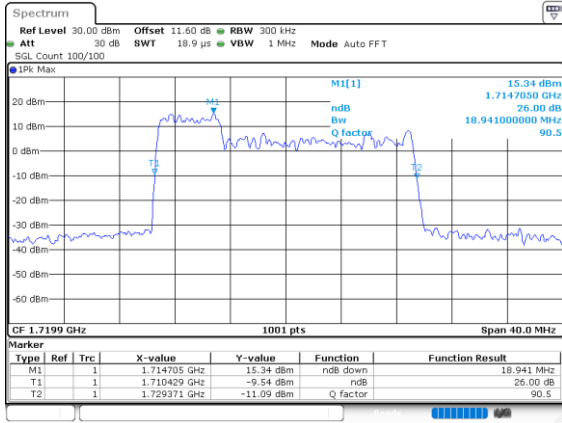

Highest Channel / 5MHz+5MHz

Date: 7.OCT.2020 17:20:52

Highest Channel / 5MHz+10MHz

Date: 7.OCT.2020 17:59:37

LTE Band 66B

256QAM

Lowest Channel / 5MHz+15MHz

Date: 8.OCT.2020 11:56:13