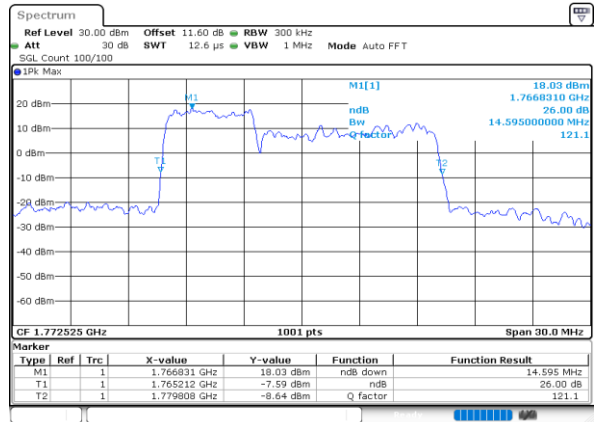

LTE Band 66B

QPSK

Lowest Channel / 5MHz+5MHz

Date: 7.OCT.2020 16:39:09

Lowest Channel / 5MHz+10MHz

Date: 7.OCT.2020 17:40:24

Middle Channel / 5MHz+5MHz

Date: 7.OCT.2020 17:05:22

Middle Channel / 5MHz+10MHz

Date: 7.OCT.2020 18:19:35

Highest Channel / 5MHz+5MHz

Date: 7.OCT.2020 17:19:45

Highest Channel / 5MHz+10MHz

Date: 7.OCT.2020 17:58:30

LTE Band 66B

QPSK

Highest Channel / 5MHz+15MHz

Date: 8.OCT.2020 12:18:35

Highest Channel / 10MHz+5MHz

Date: 8.OCT.2020 10:09:36

LTE Band 66B

QPSK

Lowest Channel / 10MHz+10MHz

Date: 8.OCT.2020 10:49:46