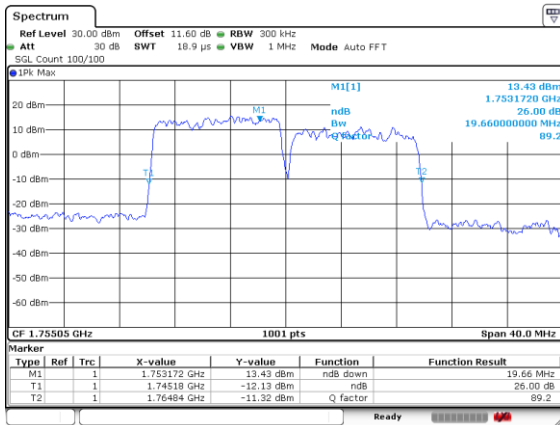

Middle Channel / 10MHz+10MHz

Date: 8.OCT.2020 11:07:35