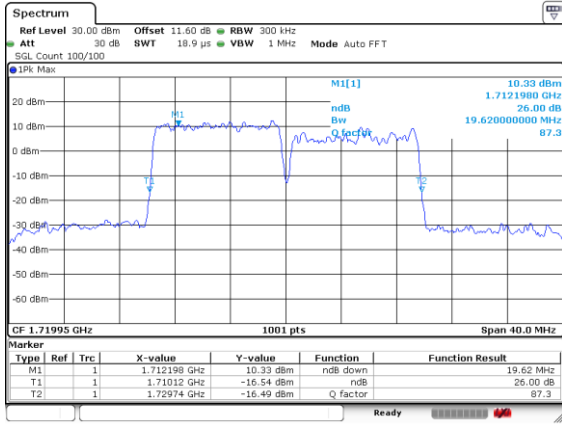

Highest Channel / 10MHz+5MHz

Date: 8.OCT.2020 10:10:43

LTE Band 66B

256QAM

Lowest Channel / 10MHz+10MHz

Date: 8.OCT.2020 10:50:52

Lowest Channel / 15MHz+5MHz

Date: 8.OCT.2020 13:00:46