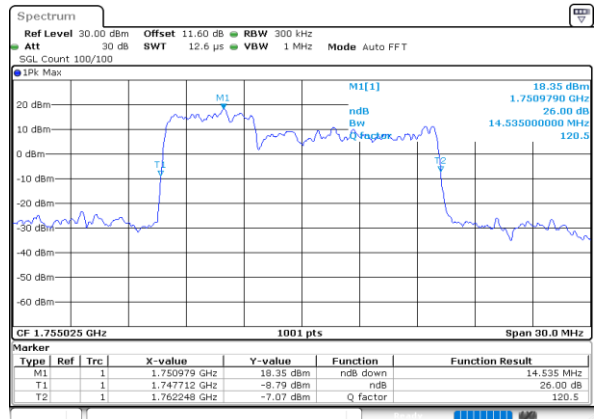

Middle Channel / 5MHz+10MHz

Date: 7.OCT.2020 18:19:12