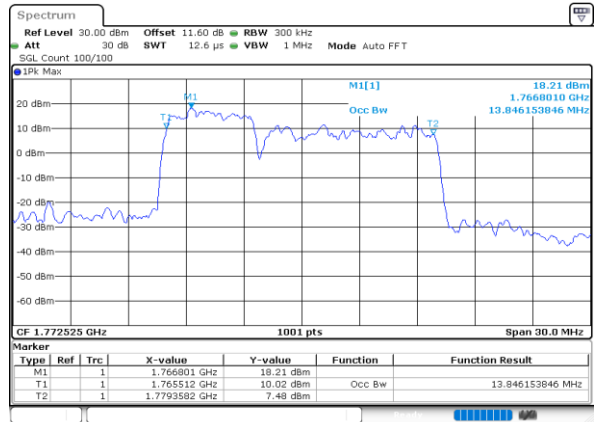

Lowest Channel / 15MHz+5MHz

Date: 8.OCT.2020 12:59:17

Middle Channel / 10MHz+10MHz

Date: 8.OCT.2020 10:53:52

Middle Channel / 15MHz+5MHz

Date: 8.OCT.2020 14:15:35

Highest Channel / 10MHz+10MHz

Date: 8.OCT.2020 11:12:38

Highest Channel / 15MHz+5MHz

Date: 8.OCT.2020 14:31:11

LTE Band 66B

16QAM

Lowest Channel / 5MHz+5MHz

Lowest Channel / 5MHz+10MHz

Middle Channel / 5MHz+5MHz

Middle Channel / 5MHz+10MHz

Highest Channel / 5MHz+5MHz

Highest Channel / 5MHz+10MHz

LTE Band 66B

16QAM

Lowest Channel / 5MHz+15MHz

Date: 8.OCT.2020 11:55:24

Lowest Channel / 10MHz+5MHz

Date: 8.OCT.2020 09:35:09