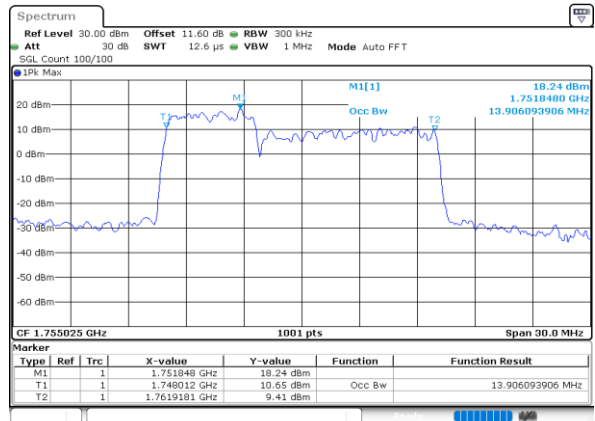

Highest Channel / 5MHz+15MHz

Date: 8.OCT.2020 12:38:13

Highest Channel / 10MHz+5MHz

Date: 8.OCT.2020 10:09:14

LTE Band 66B

QPSK

Lowest Channel / 10MHz+10MHz

Date: 8.OCT.2020 10:31:09

Lowest Channel / 15MHz+5MHz

Date: 8.OCT.2020 12:59:17

Middle Channel / 10MHz+10MHz

Date: 8.OCT.2020 10:53:52

Middle Channel / 15MHz+5MHz

Date: 8.OCT.2020 14:15:35

Highest Channel / 10MHz+10MHz

Date: 8.OCT.2020 11:12:38

Highest Channel / 15MHz+5MHz

Date: 8.OCT.2020 14:31:11

LTE Band 66B

16QAM

Lowest Channel / 5MHz+5MHz

Lowest Channel / 5MHz+10MHz

Middle Channel / 5MHz+5MHz

Middle Channel / 5MHz+10MHz

Highest Channel / 5MHz+5MHz

Highest Channel / 5MHz+10MHz

LTE Band 66B

16QAM

Lowest Channel / 5MHz+15MHz

Date: 8.OCT.2020 11:55:24

Lowest Channel / 10MHz+5MHz

Date: 8.OCT.2020 09:35:09