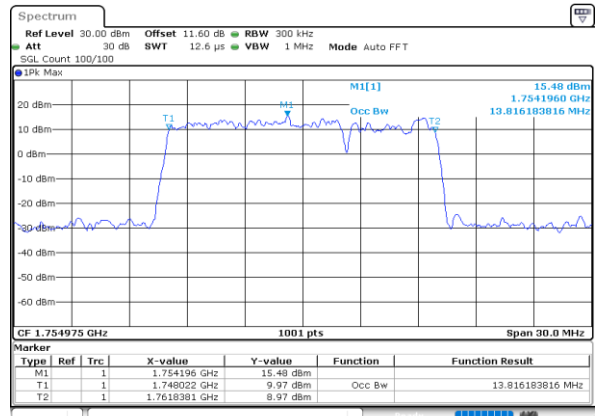

Middle Channel / 5MHz+10MHz

Date: 7.OCT.2020 18:17:43

Highest Channel / 5MHz+5MHz

Date: 7.OCT.2020 17:18:38

Highest Channel / 5MHz+10MHz

Date: 7.OCT.2020 17:57:23

LTE Band 66B

64QAM

Lowest Channel / 5MHz+15MHz

Date: 8.OCT.2020 11:55:46

Lowest Channel / 10MHz+5MHz

Date: 8.OCT.2020 09:35:31

Middle Channel / 5MHz+15MHz

Date: 8.OCT.2020 12:15:21

Middle Channel / 10MHz+5MHz

Date: 8.OCT.2020 09:54:37

Highest Channel / 5MHz+15MHz

Date: 8.OCT.2020 12:17:29

Highest Channel / 10MHz+5MHz

Date: 8.OCT.2020 10:08:29

LTE Band 66B

64QAM

Lowest Channel / 10MHz+10MHz

Lowest Channel / 15MHz+5MHz