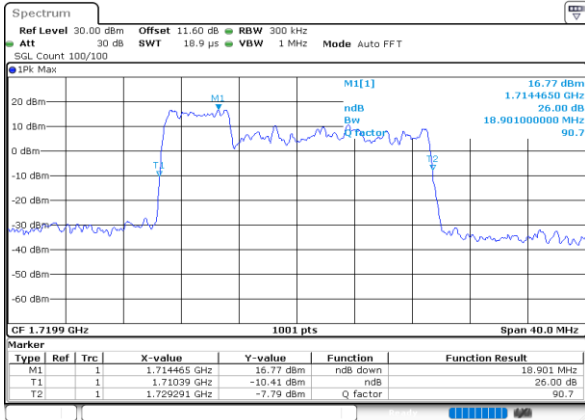

Highest Channel / 5MHz+10MHz

Date: 7.OCT.2020 17:59:15

LTE Band 66B

64QAM

Lowest Channel / 5MHz+15MHz

Date: 8.OCT.2020 11:56:53

Lowest Channel / 10MHz+5MHz

Date: 8.OCT.2020 09:36:38