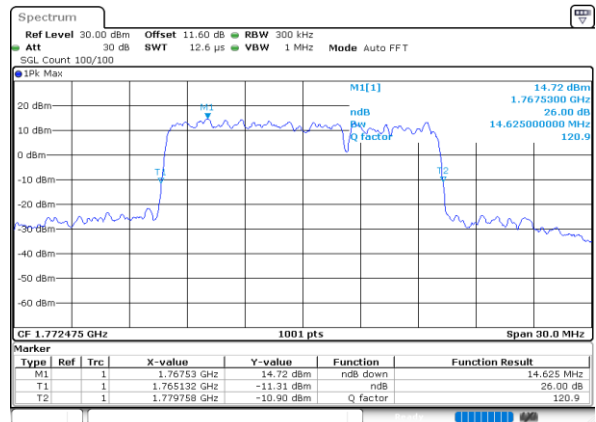

LTE Band 66B

16QAM

Lowest Channel / 5MHz+15MHz

Date: 8.OCT.2020 11:57:16

Lowest Channel / 10MHz+5MHz

Date: 8.OCT.2020 09:37:01

Middle Channel / 5MHz+15MHz

Date: 8.OCT.2020 12:16:50

Middle Channel / 10MHz+5MHz

Date: 8.OCT.2020 09:56:06

Highest Channel / 5MHz+15MHz

Date: 8.OCT.2020 12:13:57

Highest Channel / 10MHz+5MHz

Date: 8.OCT.2020 10:09:58

LTE Band 66B

16QAM