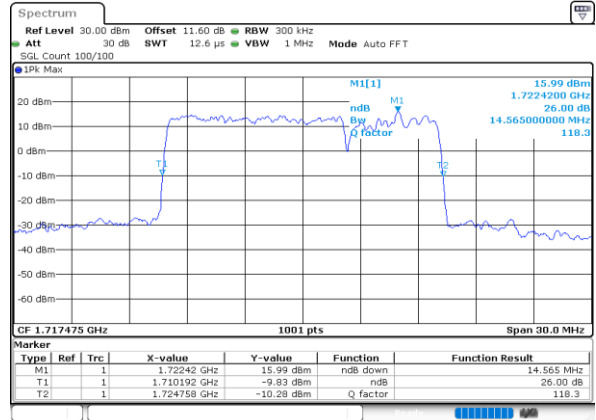

LTE Band 66B

QPSK

Lowest Channel / 5MHz+5MHz

Date: 7.OCT.2020 16:39:09

Lowest Channel / 5MHz+10MHz

Date: 7.OCT.2020 17:40:24

Middle Channel / 5MHz+5MHz

Date: 7.OCT.2020 17:05:22

Middle Channel / 5MHz+10MHz

Date: 7.OCT.2020 18:19:35

Highest Channel / 5MHz+5MHz

Date: 7.OCT.2020 17:19:45

Highest Channel / 5MHz+10MHz

Date: 7.OCT.2020 17:58:30

LTE Band 66B

QPSK

Lowest Channel / 5MHz+15MHz

Date: 8.OCT.2020 11:57:18

Lowest Channel / 10MHz+5MHz

Date: 8.OCT.2020 09:37:23

Middle Channel / 5MHz+15MHz

Date: 8.OCT.2020 12:17:13

Middle Channel / 10MHz+5MHz

Date: 8.OCT.2020 09:56:28

Highest Channel / 5MHz+15MHz

Date: 8.OCT.2020 12:18:35

Highest Channel / 10MHz+5MHz

Date: 8.OCT.2020 10:09:36

LTE Band 66B

QPSK

Lowest Channel / 10MHz+10MHz

Date: 8.OCT.2020 10:49:46