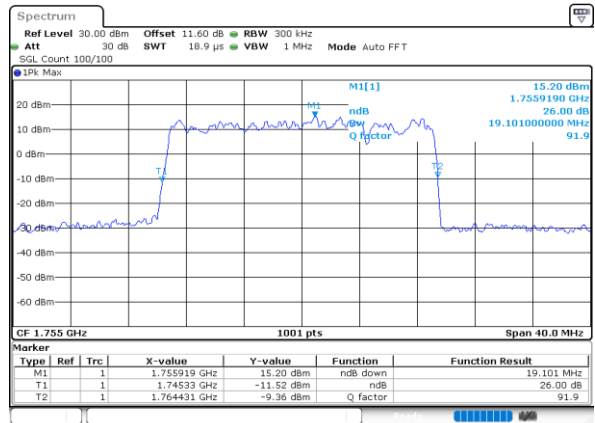

Middle Channel / 10MHz+5MHz

Date: 8.OCT.2020 09:56:06

Highest Channel / 5MHz+15MHz

Date: 8.OCT.2020 12:13:57

Highest Channel / 10MHz+5MHz

Date: 8.OCT.2020 10:09:58

LTE Band 66B

16QAM

Lowest Channel / 10MHz+10MHz

Date: 8.OCT.2020 10:50:14

Lowest Channel / 15MHz+5MHz

Date: 8.OCT.2020 13:01:31

Middle Channel / 10MHz+10MHz

Date: 8.OCT.2020 11:07:58

Middle Channel / 15MHz+5MHz

Date: 8.OCT.2020 14:17:49

Highest Channel / 10MHz+10MHz

Date: 8.OCT.2020 11:48:47

Highest Channel / 15MHz+5MHz

Date: 8.OCT.2020 14:31:55

LTE Band 66B

64QAM

Lowest Channel / 5MHz+5MHz

Date: 7.OCT.2020 16:38:24