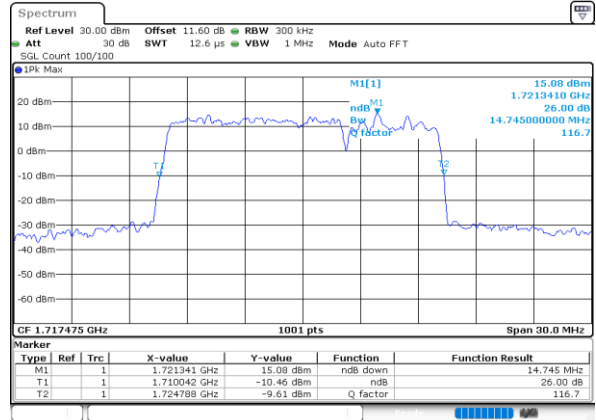

Highest Channel / 5MHz+10MHz

Date: 7.OCT.2020 17:59:15

LTE Band 66B

64QAM

Lowest Channel / 5MHz+15MHz

Date: 8.OCT.2020 11:56:53

Lowest Channel / 10MHz+5MHz

Date: 8.OCT.2020 09:36:38

Middle Channel / 5MHz+15MHz

Date: 8.OCT.2020 12:16:28

Middle Channel / 10MHz+5MHz

Date: 8.OCT.2020 09:55:44

Highest Channel / 5MHz+15MHz

Date: 8.OCT.2020 12:13:20

Highest Channel / 10MHz+5MHz

Date: 8.OCT.2020 10:10:21