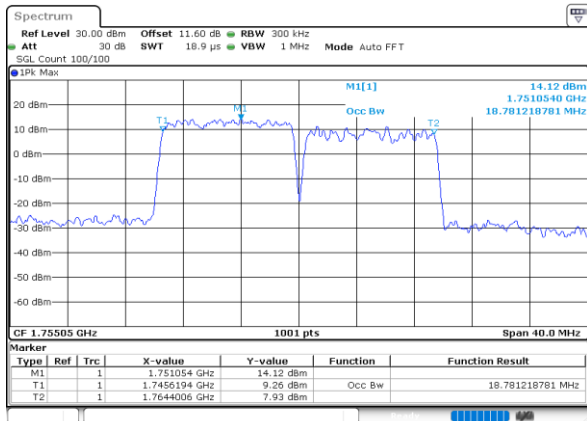

Highest Channel / 5MHz+15MHz

Date: 8.OCT.2020 12:17:29

Highest Channel / 10MHz+5MHz

Date: 8.OCT.2020 10:08:29

LTE Band 66B

64QAM

Lowest Channel / 10MHz+10MHz

Lowest Channel / 15MHz+5MHz

Middle Channel / 10MHz+10MHz

Middle Channel / 15MHz+5MHz

Highest Channel / 10MHz+10MHz

Highest Channel / 15MHz+5MHz

LTE Band 66B

256QAM

Lowest Channel / 5MHz+5MHz

Date: 7.OCT.2020 16:37:40