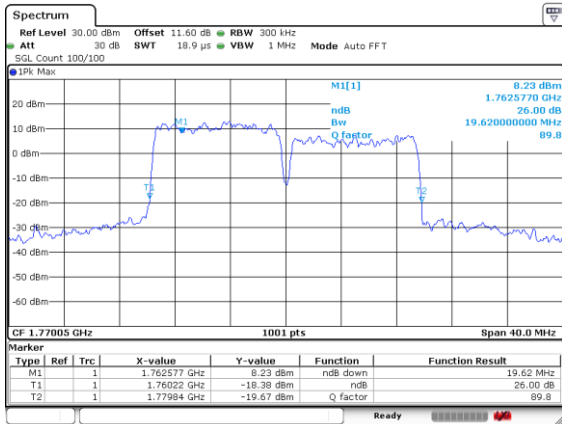

Highest Channel / 10MHz+5MHz

Date: 8.OCT.2020 10:10:43

LTE Band 66B

256QAM

Lowest Channel / 10MHz+10MHz

Date: 8.OCT.2020 10:50:52

Lowest Channel / 15MHz+5MHz

Date: 8.OCT.2020 13:00:46

Middle Channel / 10MHz+10MHz

Date: 8.OCT.2020 11:08:44

Middle Channel / 15MHz+5MHz

Date: 8.OCT.2020 14:17:04

Highest Channel / 10MHz+10MHz

Date: 8.OCT.2020 11:49:17

Highest Channel / 15MHz+5MHz

Date: 8.OCT.2020 14:32:40

Occupied Bandwidth

Mode	LTE Band 66B : 99%OBW(MHz)		
QPSK			
BW	5MHz+5MHz	5MHz+10MHz	5MHz+15MHz
Lowest CH	9.31	13.88	18.18
Middle CH	9.23	13.82	17.98
Highest CH	9.35	13.79	18.02
BW	10MHz+5MHz	10MHz+10MHz	15MHz+5MHz
Lowest CH	13.82	18.78	18.22
Middle CH	13.88	18.70	18.18
Highest CH	13.91	18.70	18.10

Mode	LTE Band 66B : 99%OBW(MHz)		
16QAM			
BW	5MHz+5MHz	5MHz+10MHz	5MHz+15MHz
Lowest CH	9.27	13.82	18.06
Middle CH	9.27	13.91	18.18
Highest CH	9.33	13.85	18.18
BW	10MHz+5MHz	10MHz+10MHz	15MHz+5MHz
Lowest CH	13.94	18.70	18.22
Middle CH	13.88	18.74	18.06
Highest CH	13.88	18.78	18.26