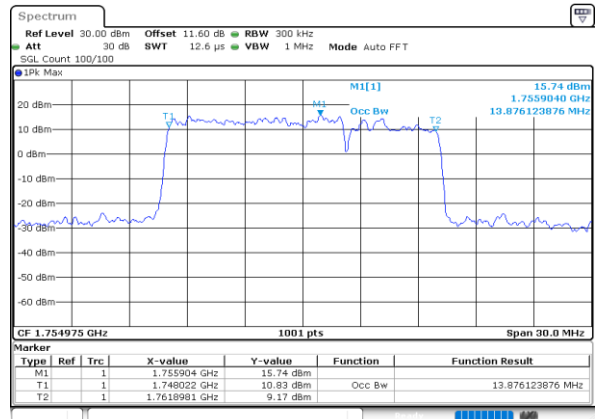

Middle Channel / 5MHz+10MHz

Date: 7.OCT.2020 18:16:58

Highest Channel / 5MHz+5MHz

Date: 7.OCT.2020 17:19:23

Highest Channel / 5MHz+10MHz

Date: 7.OCT.2020 17:58:08

LTE Band 66B

QPSK

Lowest Channel / 5MHz+15MHz

Date: 8.OCT.2020 11:55:01

Lowest Channel / 10MHz+5MHz

Date: 8.OCT.2020 09:34:46

Middle Channel / 5MHz+15MHz

Date: 8.OCT.2020 12:14:36

Middle Channel / 10MHz+5MHz

Date: 8.OCT.2020 09:53:52

Highest Channel / 5MHz+15MHz

Date: 8.OCT.2020 12:38:13

Highest Channel / 10MHz+5MHz

Date: 8.OCT.2020 10:09:14

LTE Band 66B

QPSK

Lowest Channel / 10MHz+10MHz

Date: 8.OCT.2020 10:31:09