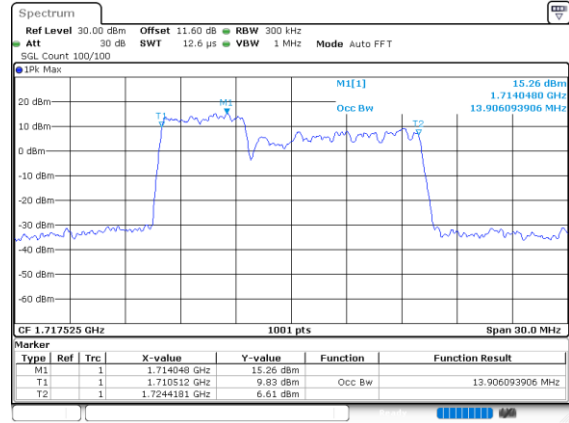

Highest Channel / 5MHz+15MHz

Date: 8.OCT.2020 12:17:29

Highest Channel / 10MHz+5MHz

Date: 8.OCT.2020 10:08:29

LTE Band 66B

64QAM

Lowest Channel / 10MHz+10MHz

Lowest Channel / 15MHz+5MHz

Middle Channel / 10MHz+10MHz

Middle Channel / 15MHz+5MHz

Highest Channel / 10MHz+10MHz

Highest Channel / 15MHz+5MHz

LTE Band 66B

256QAM

Lowest Channel / 5MHz+5MHz

Date: 7.OCT.2020 16:37:40

Lowest Channel / 5MHz+10MHz

Date: 7.OCT.2020 17:38:54

Middle Channel / 5MHz+5MHz

Date: 7.OCT.2020 17:03:54

Middle Channel / 5MHz+10MHz

Date: 7.OCT.2020 18:18:05

Highest Channel / 5MHz+5MHz

Date: 7.OCT.2020 17:18:15

Highest Channel / 5MHz+10MHz

Date: 7.OCT.2020 17:57:00

LTE Band 66B

256QAM

Lowest Channel / 5MHz+15MHz

Date: 8.OCT.2020 11:56:09

Lowest Channel / 10MHz+5MHz

Date: 8.OCT.2020 09:35:54