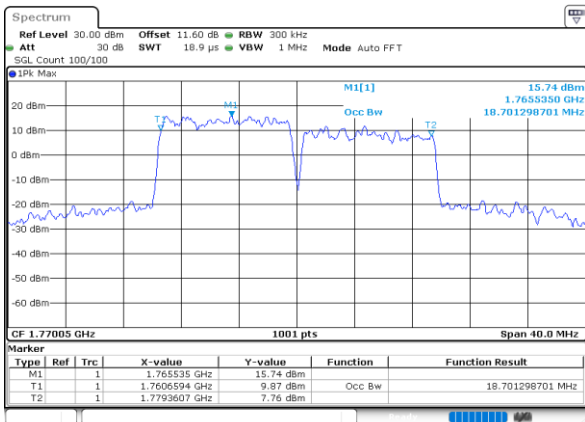

Highest Channel / 5MHz+15MHz

Date: 8.OCT.2020 12:38:13

Highest Channel / 10MHz+5MHz

Date: 8.OCT.2020 10:09:14

LTE Band 66B

QPSK

Lowest Channel / 10MHz+10MHz

Date: 8.OCT.2020 10:31:09

Lowest Channel / 15MHz+5MHz

Date: 8.OCT.2020 12:59:17

Middle Channel / 10MHz+10MHz

Date: 8.OCT.2020 10:53:52

Middle Channel / 15MHz+5MHz

Date: 8.OCT.2020 14:15:35

Highest Channel / 10MHz+10MHz

Date: 8.OCT.2020 11:12:38

Highest Channel / 15MHz+5MHz

Date: 8.OCT.2020 14:31:11

LTE Band 66B

16QAM

Lowest Channel / 5MHz+5MHz

Lowest Channel / 5MHz+10MHz

Middle Channel / 5MHz+5MHz

Middle Channel / 5MHz+10MHz