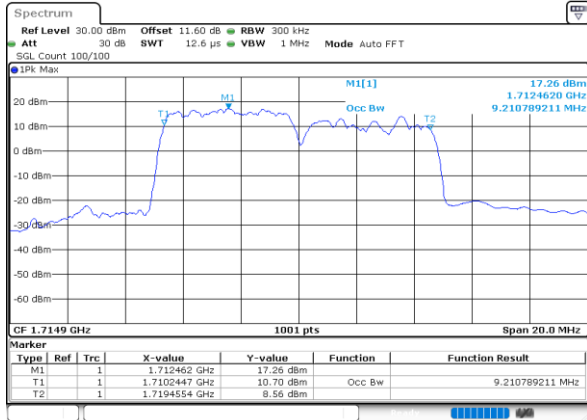

LTE Band 66B

16QAM

Lowest Channel / 10MHz+10MHz

Lowest Channel / 15MHz+5MHz

Middle Channel / 10MHz+10MHz

Middle Channel / 15MHz+5MHz

Highest Channel / 10MHz+10MHz

Highest Channel / 15MHz+5MHz

LTE Band 66B

64QAM

Lowest Channel / 5MHz+5MHz

Date: 7.OCT.2020 16:37:18

Lowest Channel / 5MHz+10MHz

Date: 7.OCT.2020 17:38:32

Middle Channel / 5MHz+5MHz

Date: 7.OCT.2020 17:03:31

Middle Channel / 5MHz+10MHz

Date: 7.OCT.2020 18:17:43

Highest Channel / 5MHz+5MHz

Date: 7.OCT.2020 17:18:38

Highest Channel / 5MHz+10MHz

Date: 7.OCT.2020 17:57:23

LTE Band 66B

64QAM