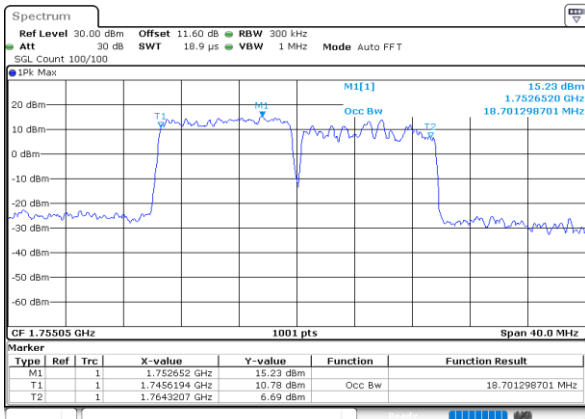

Highest Channel / 5MHz+15MHz

Date: 8.OCT.2020 12:38:13

Highest Channel / 10MHz+5MHz

Date: 8.OCT.2020 10:09:14

LTE Band 66B

QPSK

Lowest Channel / 10MHz+10MHz

Date: 8.OCT.2020 10:31:09

Lowest Channel / 15MHz+5MHz

Date: 8.OCT.2020 12:59:17

Middle Channel / 10MHz+10MHz

Date: 8.OCT.2020 10:53:52

Middle Channel / 15MHz+5MHz

Date: 8.OCT.2020 14:15:35

Highest Channel / 10MHz+10MHz

Date: 8.OCT.2020 11:12:38