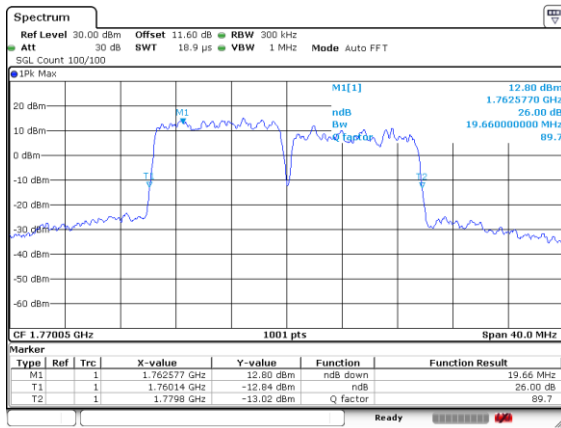

LTE Band 66B

64QAM

Lowest Channel / 10MHz+10MHz

Date: 8.OCT.2020 10:50:35

Lowest Channel / 15MHz+5MHz

Date: 8.OCT.2020 13:01:09

Middle Channel / 10MHz+10MHz

Date: 8.OCT.2020 11:09:23

Middle Channel / 15MHz+5MHz

Date: 8.OCT.2020 14:17:27

Highest Channel / 10MHz+10MHz

Date: 8.OCT.2020 11:49:01

Highest Channel / 15MHz+5MHz

Date: 8.OCT.2020 14:32:17

LTE Band 66B

256QAM