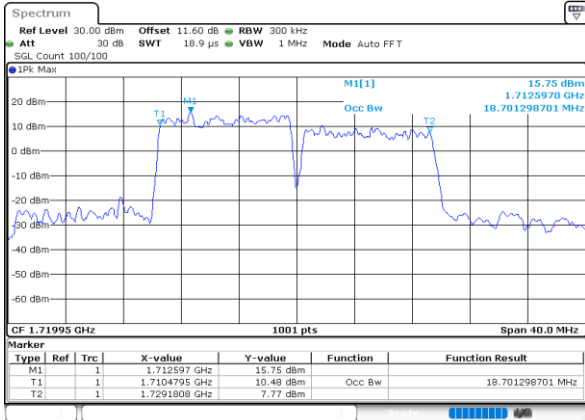

Highest Channel / 5MHz+5MHz

Highest Channel / 5MHz+10MHz

LTE Band 66B

16QAM

Lowest Channel / 5MHz+15MHz

Date: 8.OCT.2020 11:55:24

Lowest Channel / 10MHz+5MHz

Date: 8.OCT.2020 09:35:09

Middle Channel / 5MHz+15MHz

Date: 8.OCT.2020 12:14:59

Middle Channel / 10MHz+5MHz

Date: 8.OCT.2020 09:54:15

Highest Channel / 5MHz+15MHz

Date: 8.OCT.2020 12:17:51

Highest Channel / 10MHz+5MHz

Date: 8.OCT.2020 10:08:52

LTE Band 66B

16QAM

Lowest Channel / 10MHz+10MHz

Lowest Channel / 15MHz+5MHz

Middle Channel / 10MHz+10MHz

Middle Channel / 15MHz+5MHz

Highest Channel / 10MHz+10MHz

Highest Channel / 15MHz+5MHz

LTE Band 66B

64QAM

Lowest Channel / 5MHz+5MHz

Date: 7.OCT.2020 16:37:18

Lowest Channel / 5MHz+10MHz

Date: 7.OCT.2020 17:38:32

Middle Channel / 5MHz+5MHz

Date: 7.OCT.2020 17:03:31