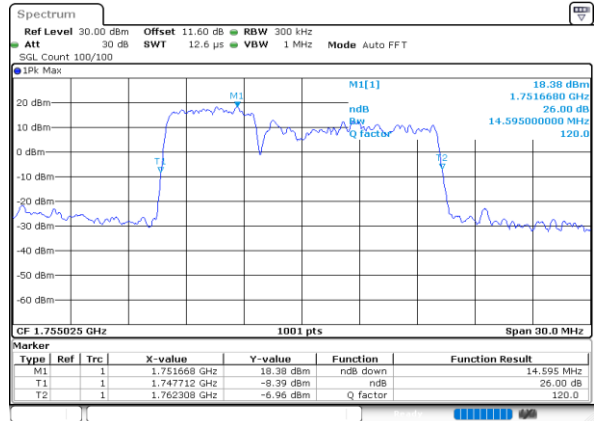

LTE Band 66B

QPSK

Lowest Channel / 5MHz+5MHz

Date: 7.OCT.2020 16:39:09

Lowest Channel / 5MHz+10MHz

Date: 7.OCT.2020 17:40:24

Middle Channel / 5MHz+5MHz

Date: 7.OCT.2020 17:05:22

Middle Channel / 5MHz+10MHz

Date: 7.OCT.2020 18:19:35

Highest Channel / 5MHz+5MHz

Date: 7.OCT.2020 17:19:45

Highest Channel / 5MHz+10MHz

Date: 7.OCT.2020 17:58:30

LTE Band 66B

QPSK