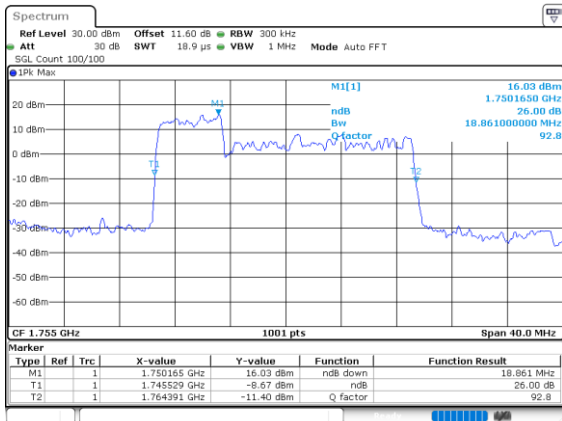

Middle Channel / 5MHz+15MHz

Date: 8.OCT.2020 12:16:05