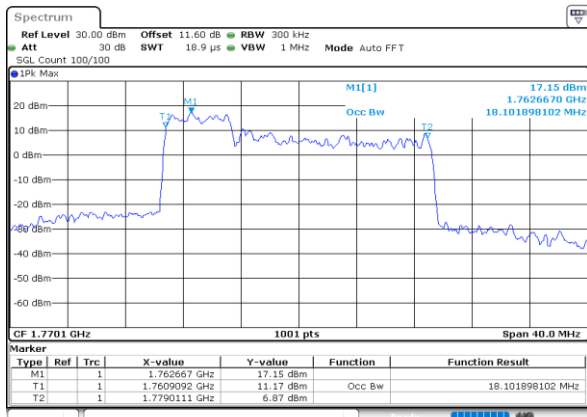

LTE Band 66B

64QAM

Lowest Channel / 5MHz+5MHz

Date: 7.OCT.2020 16:37:18

Lowest Channel / 5MHz+10MHz

Date: 7.OCT.2020 17:38:32

Middle Channel / 5MHz+5MHz

Date: 7.OCT.2020 17:03:31

Middle Channel / 5MHz+10MHz

Date: 7.OCT.2020 18:17:43

Highest Channel / 5MHz+5MHz

Date: 7.OCT.2020 17:18:38

Highest Channel / 5MHz+10MHz

Date: 7.OCT.2020 17:57:23

LTE Band 66B

64QAM

Lowest Channel / 5MHz+15MHz

Date: 8.OCT.2020 11:55:46

Lowest Channel / 10MHz+5MHz

Date: 8.OCT.2020 09:35:31

Middle Channel / 5MHz+15MHz

Date: 8.OCT.2020 12:15:21

Middle Channel / 10MHz+5MHz

Date: 8.OCT.2020 09:54:37

Highest Channel / 5MHz+15MHz

Date: 8.OCT.2020 12:17:29

Highest Channel / 10MHz+5MHz

Date: 8.OCT.2020 10:08:29

LTE Band 66B

64QAM

Lowest Channel / 10MHz+10MHz

Lowest Channel / 15MHz+5MHz