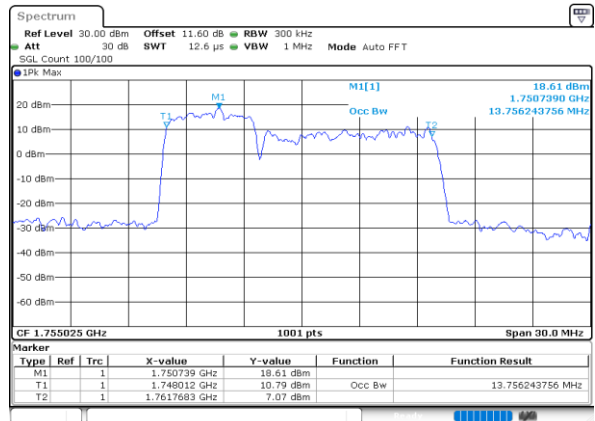

LTE Band 66B

16QAM

Lowest Channel / 10MHz+10MHz

Lowest Channel / 15MHz+5MHz

Middle Channel / 10MHz+10MHz

Middle Channel / 15MHz+5MHz

Highest Channel / 10MHz+10MHz

Highest Channel / 15MHz+5MHz

LTE Band 66B

64QAM

Lowest Channel / 5MHz+5MHz

Date: 7.OCT.2020 16:37:18

Lowest Channel / 5MHz+10MHz

Date: 7.OCT.2020 17:38:32

Middle Channel / 5MHz+5MHz

Date: 7.OCT.2020 17:03:31

Middle Channel / 5MHz+10MHz

Date: 7.OCT.2020 18:17:43

Highest Channel / 5MHz+5MHz

Date: 7.OCT.2020 17:18:38

Highest Channel / 5MHz+10MHz

Date: 7.OCT.2020 17:57:23

LTE Band 66B

64QAM