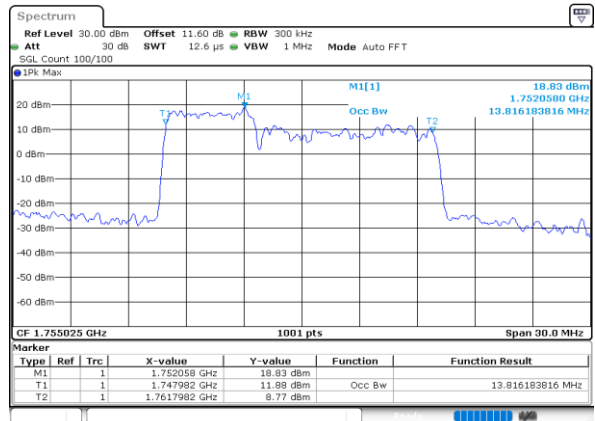

Mode	LTE Band 66B : 99%OBW(MHz)		
256QAM			
BW	5MHz+5MHz	5MHz+10MHz	5MHz+15MHz
Lowest CH	9.27	13.91	18.02
Middle CH	9.27	13.88	18.18
Highest CH	9.27	13.94	18.26
BW	10MHz+5MHz	10MHz+10MHz	15MHz+5MHz
Lowest CH	13.82	18.70	18.14
Middle CH	13.91	18.70	18.14
Highest CH	13.88	18.70	18.14

LTE Band 66B

QPSK

Lowest Channel / 5MHz+5MHz

Date: 7.OCT.2020 16:36:33

Lowest Channel / 5MHz+10MHz

Date: 7.OCT.2020 17:37:47

Middle Channel / 5MHz+5MHz

Date: 7.OCT.2020 17:02:47

Middle Channel / 5MHz+10MHz

Date: 7.OCT.2020 18:16:58

Highest Channel / 5MHz+5MHz

Date: 7.OCT.2020 17:19:23

Highest Channel / 5MHz+10MHz

Date: 7.OCT.2020 17:58:08

LTE Band 66B

QPSK