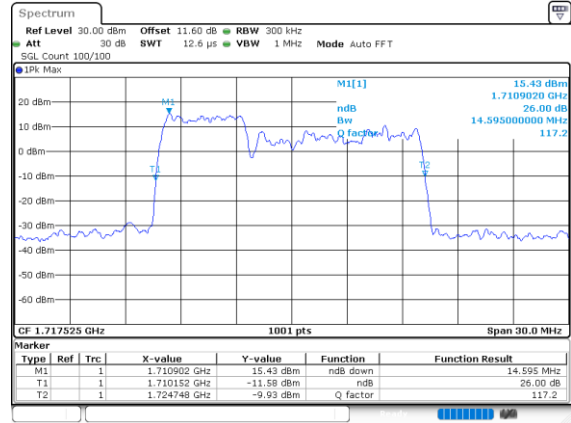

Lowest Channel / 5MHz+10MHz

Date: 7.OCT.2020 17:39:16