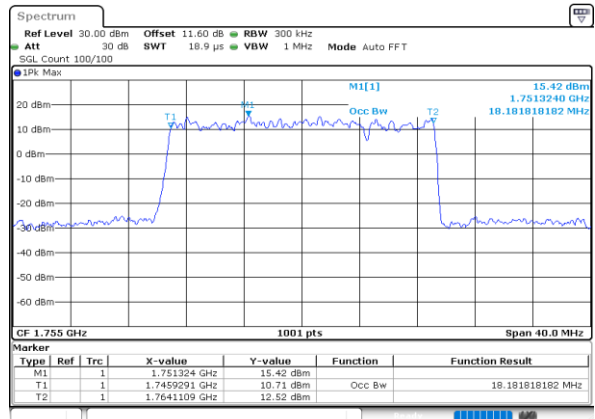

Highest Channel / 5MHz+15MHz

Date: 8.OCT.2020 12:38:13

Highest Channel / 10MHz+5MHz

Date: 8.OCT.2020 10:09:14

LTE Band 66B

QPSK

Lowest Channel / 10MHz+10MHz

Date: 8.OCT.2020 10:31:09

Lowest Channel / 15MHz+5MHz

Date: 8.OCT.2020 12:59:17

Middle Channel / 10MHz+10MHz

Date: 8.OCT.2020 10:53:52

Middle Channel / 15MHz+5MHz

Date: 8.OCT.2020 14:15:35

Highest Channel / 10MHz+10MHz

Date: 8.OCT.2020 11:12:38

Highest Channel / 15MHz+5MHz

Date: 8.OCT.2020 14:31:11

LTE Band 66B

16QAM

Lowest Channel / 5MHz+5MHz

Lowest Channel / 5MHz+10MHz

Middle Channel / 5MHz+5MHz

Middle Channel / 5MHz+10MHz