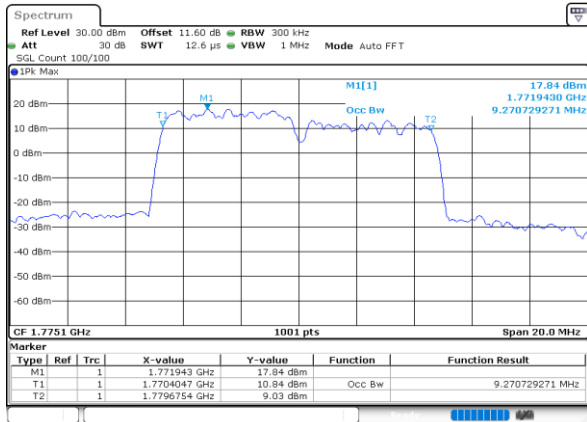

LTE Band 66B

16QAM

Lowest Channel / 10MHz+10MHz

Lowest Channel / 15MHz+5MHz

Middle Channel / 10MHz+10MHz

Middle Channel / 15MHz+5MHz

Highest Channel / 10MHz+10MHz

Highest Channel / 15MHz+5MHz

LTE Band 66B

64QAM

Lowest Channel / 5MHz+5MHz

Date: 7.OCT.2020 16:37:18

Lowest Channel / 5MHz+10MHz

Date: 7.OCT.2020 17:38:32

Middle Channel / 5MHz+5MHz

Date: 7.OCT.2020 17:03:31

Middle Channel / 5MHz+10MHz

Date: 7.OCT.2020 18:17:43

Highest Channel / 5MHz+5MHz

Date: 7.OCT.2020 17:18:38

Highest Channel / 5MHz+10MHz

Date: 7.OCT.2020 17:57:23

LTE Band 66B

64QAM