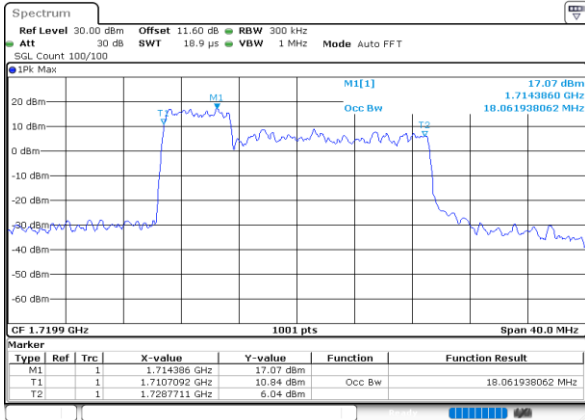

Highest Channel / 15MHz+5MHz

Date: 8.OCT.2020 14:31:11

LTE Band 66B

16QAM

Lowest Channel / 5MHz+5MHz

Lowest Channel / 5MHz+10MHz

Middle Channel / 5MHz+5MHz

Middle Channel / 5MHz+10MHz

Highest Channel / 5MHz+5MHz

Highest Channel / 5MHz+10MHz

LTE Band 66B

16QAM

Lowest Channel / 5MHz+15MHz

Date: 8.OCT.2020 11:55:24

Lowest Channel / 10MHz+5MHz

Date: 8.OCT.2020 09:35:09

Middle Channel / 5MHz+15MHz

Date: 8.OCT.2020 12:14:59

Middle Channel / 10MHz+5MHz

Date: 8.OCT.2020 09:54:15

Highest Channel / 5MHz+15MHz

Date: 8.OCT.2020 12:17:51

Highest Channel / 10MHz+5MHz

Date: 8.OCT.2020 10:08:52