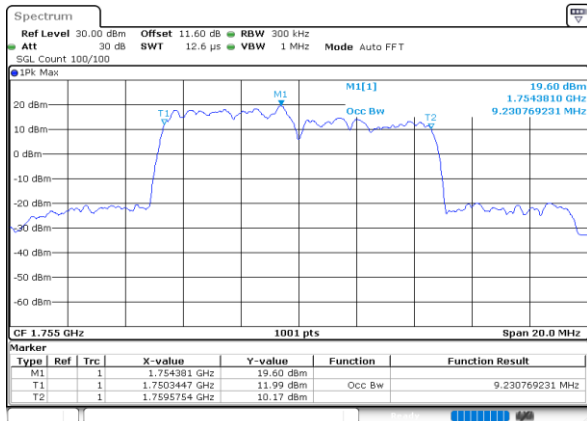

Mode	LTE Band 66B : 99%OBW(MHz)		
256QAM			
BW	5MHz+5MHz	5MHz+10MHz	5MHz+15MHz
Lowest CH	9.27	13.91	18.02
Middle CH	9.27	13.88	18.18
Highest CH	9.27	13.94	18.26
BW	10MHz+5MHz	10MHz+10MHz	15MHz+5MHz
Lowest CH	13.82	18.70	18.14
Middle CH	13.91	18.70	18.14
Highest CH	13.88	18.70	18.14

LTE Band 66B

QPSK

Lowest Channel / 5MHz+5MHz

Date: 7.OCT.2020 16:36:33

Lowest Channel / 5MHz+10MHz

Date: 7.OCT.2020 17:37:47

Middle Channel / 5MHz+5MHz

Date: 7.OCT.2020 17:02:47

Middle Channel / 5MHz+10MHz

Date: 7.OCT.2020 18:16:58

Highest Channel / 5MHz+5MHz

Date: 7.OCT.2020 17:19:23

Highest Channel / 5MHz+10MHz

Date: 7.OCT.2020 17:58:08

LTE Band 66B

QPSK