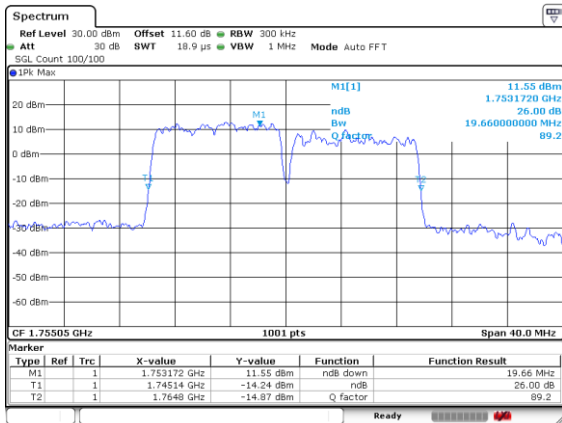

Highest Channel / 10MHz+5MHz

Date: 8.OCT.2020 10:10:43

LTE Band 66B

256QAM

Lowest Channel / 10MHz+10MHz

Date: 8.OCT.2020 10:50:52

Lowest Channel / 15MHz+5MHz

Date: 8.OCT.2020 13:00:46

Middle Channel / 10MHz+10MHz

Date: 8.OCT.2020 11:08:44

Middle Channel / 15MHz+5MHz

Date: 8.OCT.2020 14:17:04

Highest Channel / 10MHz+10MHz

Date: 8.OCT.2020 11:49:17

Highest Channel / 15MHz+5MHz

Date: 8.OCT.2020 14:32:40

Occupied Bandwidth

Mode	LTE Band 66B : 99%OBW(MHz)		
QPSK			
BW	5MHz+5MHz	5MHz+10MHz	5MHz+15MHz
Lowest CH	9.31	13.88	18.18
Middle CH	9.23	13.82	17.98
Highest CH	9.35	13.79	18.02
BW	10MHz+5MHz	10MHz+10MHz	15MHz+5MHz
Lowest CH	13.82	18.78	18.22
Middle CH	13.88	18.70	18.18
Highest CH	13.91	18.70	18.10