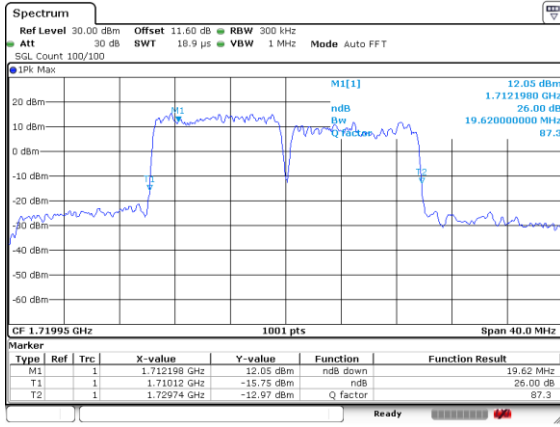

Highest Channel / 5MHz+15MHz

Date: 8.OCT.2020 12:18:35

Highest Channel / 10MHz+5MHz

Date: 8.OCT.2020 10:09:36

LTE Band 66B

QPSK

Lowest Channel / 10MHz+10MHz

Date: 8.OCT.2020 10:49:46

Lowest Channel / 15MHz+5MHz

Date: 8.OCT.2020 13:01:53

Middle Channel / 10MHz+10MHz

Date: 8.OCT.2020 11:07:35

Middle Channel / 15MHz+5MHz

Date: 8.OCT.2020 14:18:11

Highest Channel / 10MHz+10MHz

Date: 8.OCT.2020 11:48:26