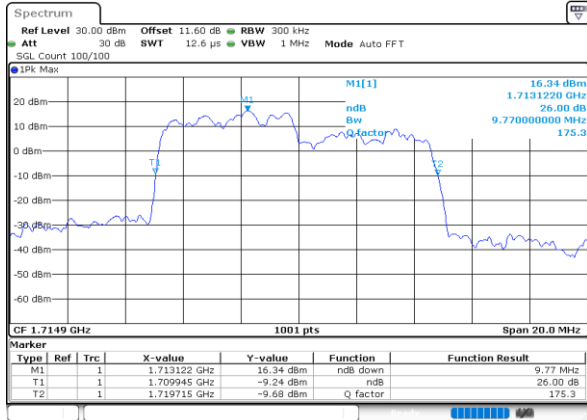

Highest Channel / 10MHz+10MHz

Date: 8.OCT.2020 11:48:47

Highest Channel / 15MHz+5MHz

Date: 8.OCT.2020 14:31:55

LTE Band 66B

64QAM

Lowest Channel / 5MHz+5MHz

Date: 7.OCT.2020 16:38:24

Lowest Channel / 5MHz+10MHz

Date: 7.OCT.2020 17:39:39

Middle Channel / 5MHz+5MHz

Date: 7.OCT.2020 17:04:38

Middle Channel / 5MHz+10MHz

Date: 7.OCT.2020 18:18:50

Highest Channel / 5MHz+5MHz

Date: 7.OCT.2020 17:20:29

Highest Channel / 5MHz+10MHz

Date: 7.OCT.2020 17:59:15

LTE Band 66B

64QAM

Lowest Channel / 5MHz+15MHz

Date: 8.OCT.2020 11:56:53

Lowest Channel / 10MHz+5MHz

Date: 8.OCT.2020 09:36:38