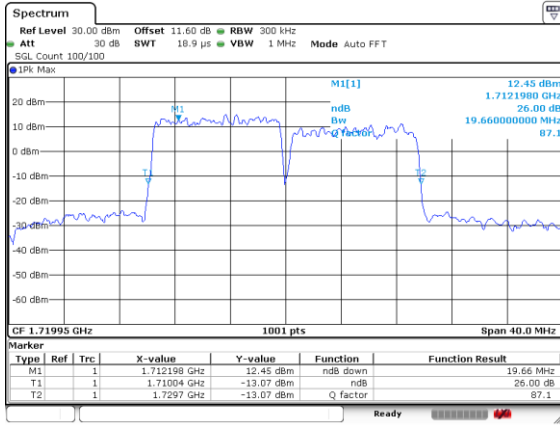

LTE Band 66B

16QAM

Lowest Channel / 10MHz+10MHz

Date: 8.OCT.2020 10:50:14