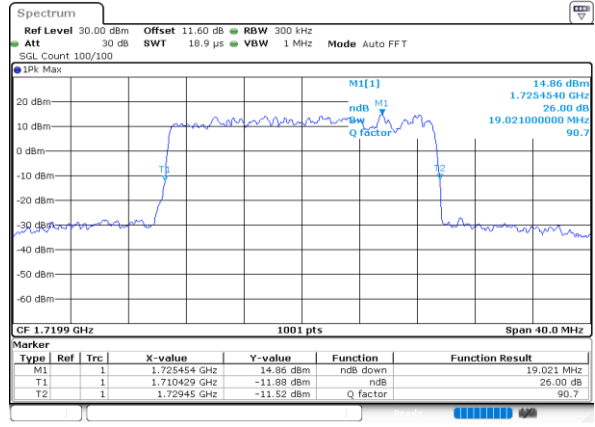

Lowest Channel / 15MHz+5MHz

Date: 8.OCT.2020 13:01:53