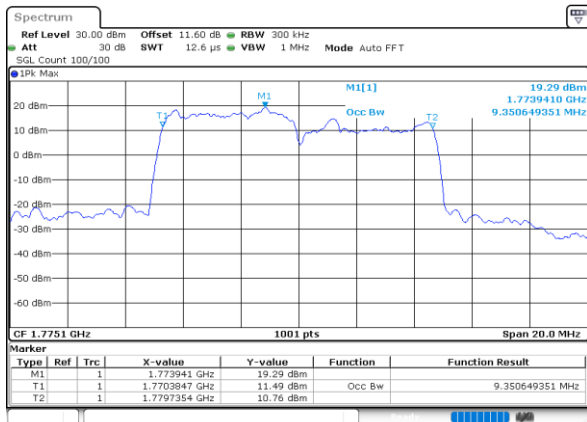

Mode	LTE Band 66B : 99%OBW(MHz)		
256QAM			
BW	5MHz+5MHz	5MHz+10MHz	5MHz+15MHz
Lowest CH	9.27	13.91	18.02
Middle CH	9.27	13.88	18.18
Highest CH	9.27	13.94	18.26
BW	10MHz+5MHz	10MHz+10MHz	15MHz+5MHz
Lowest CH	13.82	18.70	18.14
Middle CH	13.91	18.70	18.14
Highest CH	13.88	18.70	18.14

LTE Band 66B

QPSK

Lowest Channel / 5MHz+5MHz

Date: 7.OCT.2020 16:36:33

Lowest Channel / 5MHz+10MHz

Date: 7.OCT.2020 17:37:47

Middle Channel / 5MHz+5MHz

Date: 7.OCT.2020 17:02:47

Middle Channel / 5MHz+10MHz

Date: 7.OCT.2020 18:16:58

Highest Channel / 5MHz+5MHz

Date: 7.OCT.2020 17:19:23

Highest Channel / 5MHz+10MHz

Date: 7.OCT.2020 17:58:08

LTE Band 66B

QPSK