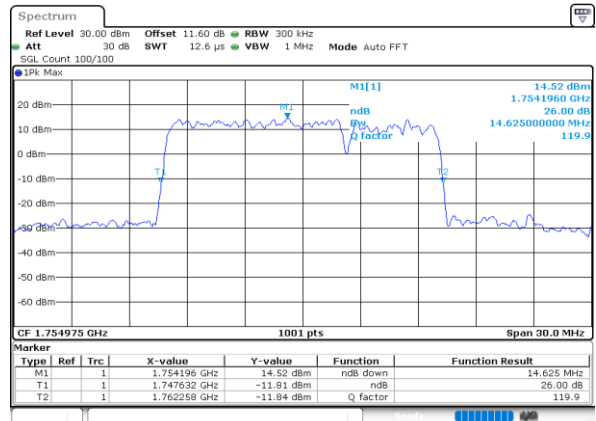

Middle Channel / 10MHz+5MHz

Date: 8.OCT.2020 09:55:44