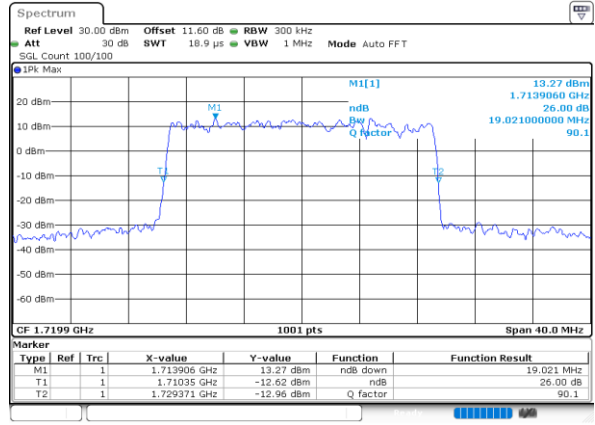

LTE Band 66B

16QAM

Lowest Channel / 5MHz+15MHz

Date: 8.OCT.2020 11:57:16

Lowest Channel / 10MHz+5MHz

Date: 8.OCT.2020 09:37:01

Middle Channel / 5MHz+15MHz

Date: 8.OCT.2020 12:16:50

Middle Channel / 10MHz+5MHz

Date: 8.OCT.2020 09:56:06

Highest Channel / 5MHz+15MHz

Date: 8.OCT.2020 12:13:57

Highest Channel / 10MHz+5MHz

Date: 8.OCT.2020 10:09:58

LTE Band 66B

16QAM

Lowest Channel / 10MHz+10MHz

Date: 8.OCT.2020 10:50:14

Lowest Channel / 15MHz+5MHz

Date: 8.OCT.2020 13:01:31

Middle Channel / 10MHz+10MHz

Date: 8.OCT.2020 11:07:58

Middle Channel / 15MHz+5MHz

Date: 8.OCT.2020 14:17:49

Highest Channel / 10MHz+10MHz

Date: 8.OCT.2020 11:48:47

Highest Channel / 15MHz+5MHz

Date: 8.OCT.2020 14:31:55

LTE Band 66B

64QAM

Lowest Channel / 5MHz+5MHz

Date: 7.OCT.2020 16:38:24