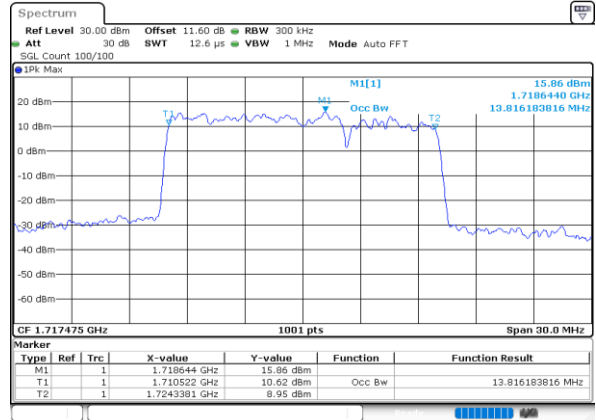

LTE Band 66B

QPSK

Lowest Channel / 5MHz+5MHz

Date: 7.OCT.2020 16:36:33

Lowest Channel / 5MHz+10MHz

Date: 7.OCT.2020 17:37:47

Middle Channel / 5MHz+5MHz

Date: 7.OCT.2020 17:02:47

Middle Channel / 5MHz+10MHz

Date: 7.OCT.2020 18:16:58

Highest Channel / 5MHz+5MHz

Date: 7.OCT.2020 17:19:23

Highest Channel / 5MHz+10MHz

Date: 7.OCT.2020 17:58:08

LTE Band 66B

QPSK

Lowest Channel / 5MHz+15MHz

Date: 8.OCT.2020 11:55:01

Lowest Channel / 10MHz+5MHz

Date: 8.OCT.2020 09:34:46

Middle Channel / 5MHz+15MHz

Date: 8.OCT.2020 12:14:36

Middle Channel / 10MHz+5MHz

Date: 8.OCT.2020 09:53:52

Highest Channel / 5MHz+15MHz

Date: 8.OCT.2020 12:38:13

Highest Channel / 10MHz+5MHz

Date: 8.OCT.2020 10:09:14

LTE Band 66B

QPSK

Lowest Channel / 10MHz+10MHz

Date: 8.OCT.2020 10:31:09