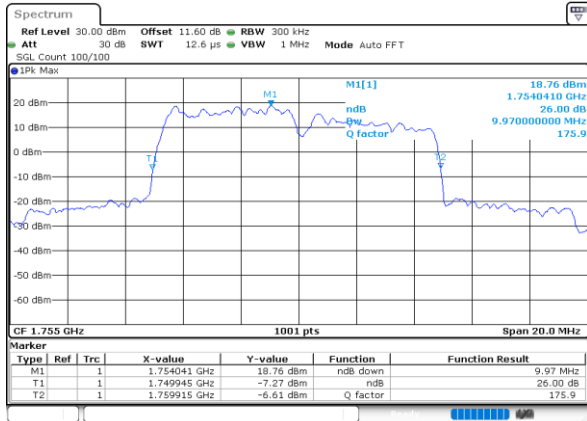

LTE Band 66B

QPSK

Lowest Channel / 5MHz+5MHz

Date: 7.OCT.2020 16:39:09

Lowest Channel / 5MHz+10MHz

Date: 7.OCT.2020 17:40:24

Middle Channel / 5MHz+5MHz

Date: 7.OCT.2020 17:05:22

Middle Channel / 5MHz+10MHz

Date: 7.OCT.2020 18:19:35

Highest Channel / 5MHz+5MHz

Date: 7.OCT.2020 17:19:45

Highest Channel / 5MHz+10MHz

Date: 7.OCT.2020 17:58:30

LTE Band 66B

QPSK