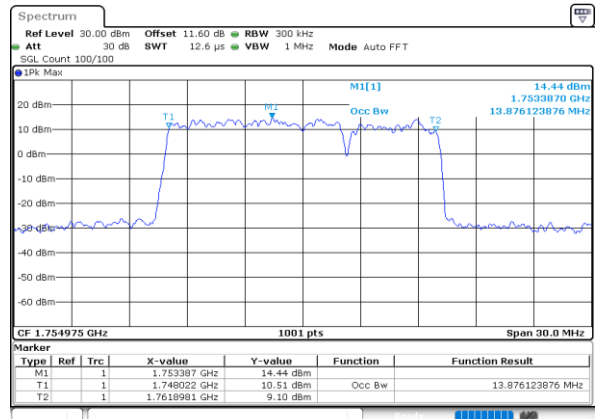

Middle Channel / 10MHz+5MHz

Date: 8.OCT.2020 09:54:15