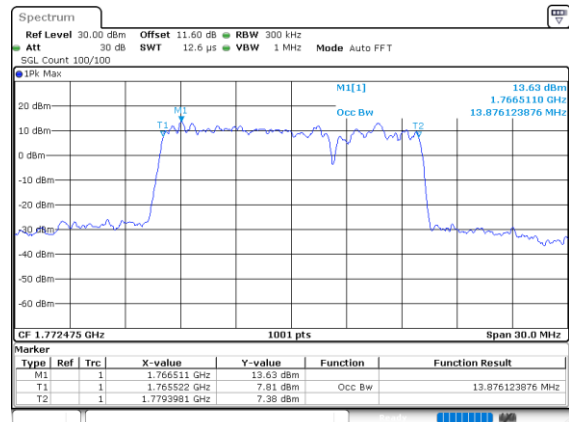

Highest Channel / 5MHz+10MHz

Date: 7.OCT.2020 17:57:00

LTE Band 66B

256QAM

Lowest Channel / 5MHz+15MHz

Date: 8.OCT.2020 11:56:09

Lowest Channel / 10MHz+5MHz

Date: 8.OCT.2020 09:35:54

Middle Channel / 5MHz+15MHz

Date: 8.OCT.2020 12:15:44

Middle Channel / 10MHz+5MHz

Date: 8.OCT.2020 09:54:59

Highest Channel / 5MHz+15MHz

Date: 8.OCT.2020 12:52:48

Highest Channel / 10MHz+5MHz

Date: 8.OCT.2020 10:08:07