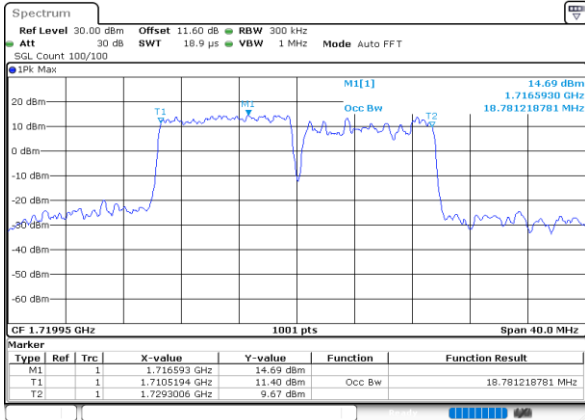

Lowest Channel / 5MHz+15MHz

Date: 8.OCT.2020 11:55:01

Lowest Channel / 10MHz+5MHz

Date: 8.OCT.2020 09:34:46

Middle Channel / 5MHz+15MHz

Date: 8.OCT.2020 12:14:36

Middle Channel / 10MHz+5MHz

Date: 8.OCT.2020 09:53:52

Highest Channel / 5MHz+15MHz

Date: 8.OCT.2020 12:38:13

Highest Channel / 10MHz+5MHz

Date: 8.OCT.2020 10:09:14

LTE Band 66B

QPSK

Lowest Channel / 10MHz+10MHz

Date: 8.OCT.2020 10:31:09

Lowest Channel / 15MHz+5MHz

Date: 8.OCT.2020 12:59:17

Middle Channel / 10MHz+10MHz

Date: 8.OCT.2020 10:53:52

Middle Channel / 15MHz+5MHz

Date: 8.OCT.2020 14:15:35

Highest Channel / 10MHz+10MHz

Date: 8.OCT.2020 11:12:38