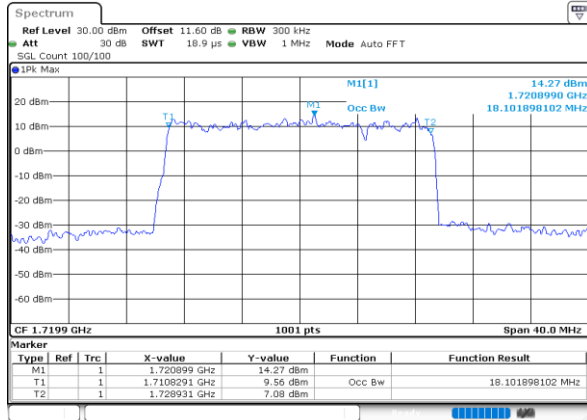

Middle Channel / 5MHz+10MHz

Date: 7.OCT.2020 18:17:43

Highest Channel / 5MHz+5MHz

Date: 7.OCT.2020 17:18:38

Highest Channel / 5MHz+10MHz

Date: 7.OCT.2020 17:57:23

LTE Band 66B

64QAM

Lowest Channel / 5MHz+15MHz

Date: 8.OCT.2020 11:55:46

Lowest Channel / 10MHz+5MHz

Date: 8.OCT.2020 09:35:31

Middle Channel / 5MHz+15MHz

Date: 8.OCT.2020 12:15:21

Middle Channel / 10MHz+5MHz

Date: 8.OCT.2020 09:54:37

Highest Channel / 5MHz+15MHz

Date: 8.OCT.2020 12:17:29

Highest Channel / 10MHz+5MHz

Date: 8.OCT.2020 10:08:29

LTE Band 66B

64QAM

Lowest Channel / 10MHz+10MHz

Lowest Channel / 15MHz+5MHz

Middle Channel / 10MHz+10MHz

Middle Channel / 15MHz+5MHz

Highest Channel / 10MHz+10MHz

Highest Channel / 15MHz+5MHz

LTE Band 66B

256QAM

Lowest Channel / 5MHz+5MHz

Date: 7.OCT.2020 16:37:40