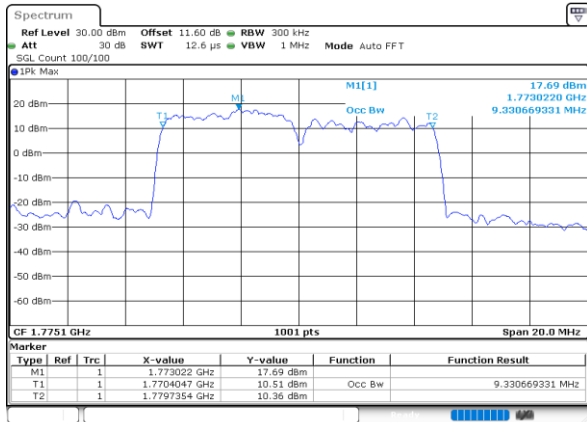

Highest Channel / 5MHz+15MHz

Date: 8.OCT.2020 12:38:13

Highest Channel / 10MHz+5MHz

Date: 8.OCT.2020 10:09:14

LTE Band 66B

QPSK

Lowest Channel / 10MHz+10MHz

Date: 8.OCT.2020 10:31:09

Lowest Channel / 15MHz+5MHz

Date: 8.OCT.2020 12:59:17

Middle Channel / 10MHz+10MHz

Date: 8.OCT.2020 10:53:52

Middle Channel / 15MHz+5MHz

Date: 8.OCT.2020 14:15:35

Highest Channel / 10MHz+10MHz

Date: 8.OCT.2020 11:12:38

Highest Channel / 15MHz+5MHz

Date: 8.OCT.2020 14:31:11

LTE Band 66B

16QAM

Lowest Channel / 5MHz+5MHz

Lowest Channel / 5MHz+10MHz

Middle Channel / 5MHz+5MHz

Middle Channel / 5MHz+10MHz

Highest Channel / 5MHz+5MHz

Highest Channel / 5MHz+10MHz

LTE Band 66B

16QAM

Lowest Channel / 5MHz+15MHz

Date: 8.OCT.2020 11:55:24

Lowest Channel / 10MHz+5MHz

Date: 8.OCT.2020 09:35:09