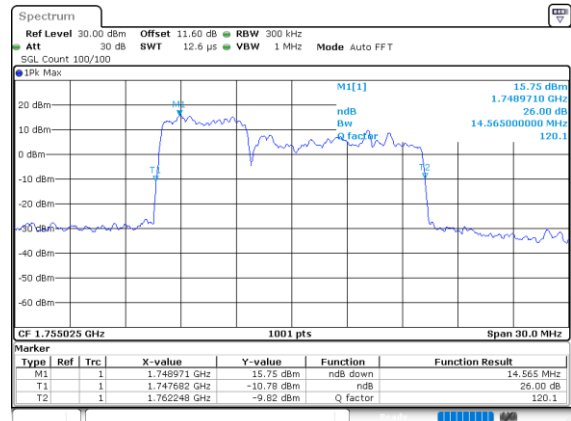

Middle Channel / 15MHz+5MHz

Date: 8.OCT.2020 14:17:27

Highest Channel / 10MHz+10MHz

Date: 8.OCT.2020 11:49:01

Highest Channel / 15MHz+5MHz

Date: 8.OCT.2020 14:32:17

LTE Band 66B

256QAM

Lowest Channel / 5MHz+5MHz

Date: 7.OCT.2020 16:38:02

Lowest Channel / 5MHz+10MHz

Date: 7.OCT.2020 17:39:16

Middle Channel / 5MHz+5MHz

Date: 7.OCT.2020 17:04:16

Middle Channel / 5MHz+10MHz

Date: 7.OCT.2020 18:19:27

Highest Channel / 5MHz+5MHz

Date: 7.OCT.2020 17:20:52

Highest Channel / 5MHz+10MHz

Date: 7.OCT.2020 17:59:37

LTE Band 66B

256QAM

Lowest Channel / 5MHz+15MHz

Date: 8.OCT.2020 11:56:13