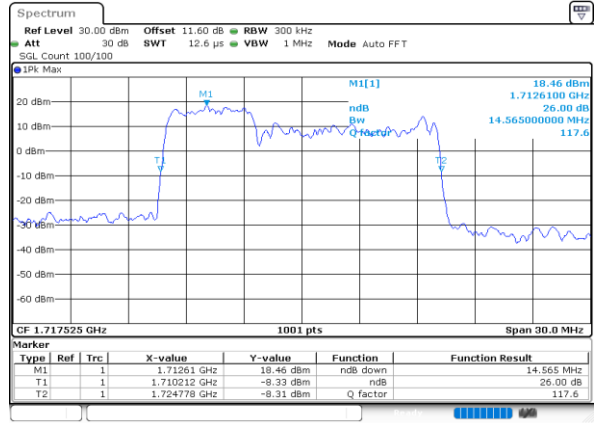

LTE Band 66B

QPSK

Lowest Channel / 5MHz+5MHz

Date: 7.OCT.2020 16:39:09

Lowest Channel / 5MHz+10MHz

Date: 7.OCT.2020 17:40:24

Middle Channel / 5MHz+5MHz

Date: 7.OCT.2020 17:05:22

Middle Channel / 5MHz+10MHz

Date: 7.OCT.2020 18:19:35

Highest Channel / 5MHz+5MHz

Date: 7.OCT.2020 17:19:45

Highest Channel / 5MHz+10MHz

Date: 7.OCT.2020 17:58:30

LTE Band 66B

QPSK