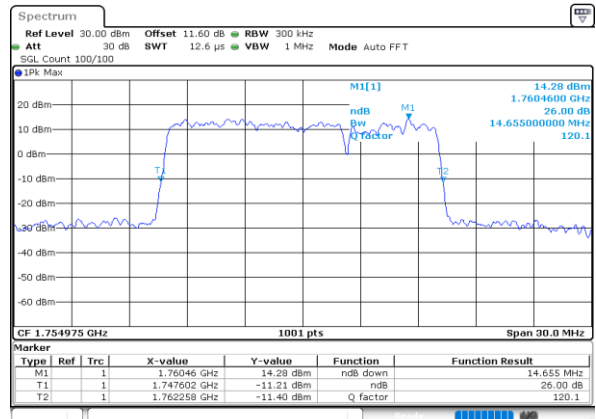

LTE Band 66B

16QAM

Lowest Channel / 5MHz+15MHz

Date: 8.OCT.2020 11:57:16

Lowest Channel / 10MHz+5MHz

Date: 8.OCT.2020 09:37:01

Middle Channel / 5MHz+15MHz

Date: 8.OCT.2020 12:16:50

Middle Channel / 10MHz+5MHz

Date: 8.OCT.2020 09:56:06

Highest Channel / 5MHz+15MHz

Date: 8.OCT.2020 12:13:57

Highest Channel / 10MHz+5MHz

Date: 8.OCT.2020 10:09:58

LTE Band 66B

16QAM