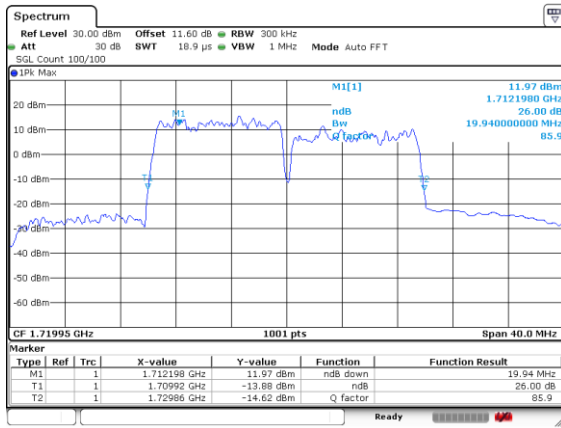

Highest Channel / 5MHz+10MHz

Date: 7.OCT.2020 17:59:15

LTE Band 66B

64QAM

Lowest Channel / 5MHz+15MHz

Date: 8.OCT.2020 11:56:53

Lowest Channel / 10MHz+5MHz

Date: 8.OCT.2020 09:36:38

Middle Channel / 5MHz+15MHz

Date: 8.OCT.2020 12:16:28

Middle Channel / 10MHz+5MHz

Date: 8.OCT.2020 09:55:44

Highest Channel / 5MHz+15MHz

Date: 8.OCT.2020 12:13:20

Highest Channel / 10MHz+5MHz

Date: 8.OCT.2020 10:10:21

LTE Band 66B

64QAM

Lowest Channel / 10MHz+10MHz

Date: 8.OCT.2020 10:50:35

Lowest Channel / 15MHz+5MHz

Date: 8.OCT.2020 13:01:09

Middle Channel / 10MHz+10MHz

Date: 8.OCT.2020 11:09:23