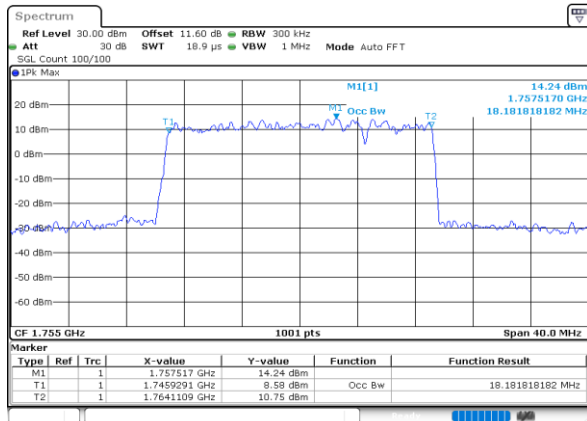

Lowest Channel / 5MHz+15MHz

Date: 8.OCT.2020 11:55:46

Lowest Channel / 10MHz+5MHz

Date: 8.OCT.2020 09:35:31

Middle Channel / 5MHz+15MHz

Date: 8.OCT.2020 12:15:21

Middle Channel / 10MHz+5MHz

Date: 8.OCT.2020 09:54:37

Highest Channel / 5MHz+15MHz

Date: 8.OCT.2020 12:17:29

Highest Channel / 10MHz+5MHz

Date: 8.OCT.2020 10:08:29

LTE Band 66B

64QAM

Lowest Channel / 10MHz+10MHz

Lowest Channel / 15MHz+5MHz

Middle Channel / 10MHz+10MHz

Middle Channel / 15MHz+5MHz

Highest Channel / 10MHz+10MHz

Highest Channel / 15MHz+5MHz

LTE Band 66B

256QAM

Lowest Channel / 5MHz+5MHz

Date: 7.OCT.2020 16:37:40