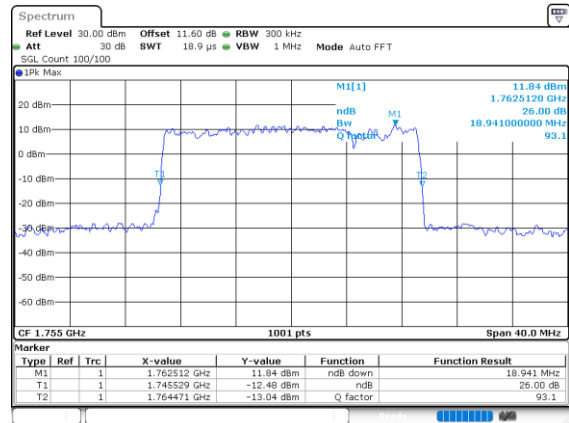

Middle Channel / 15MHz+5MHz

Date: 8.OCT.2020 14:17:04