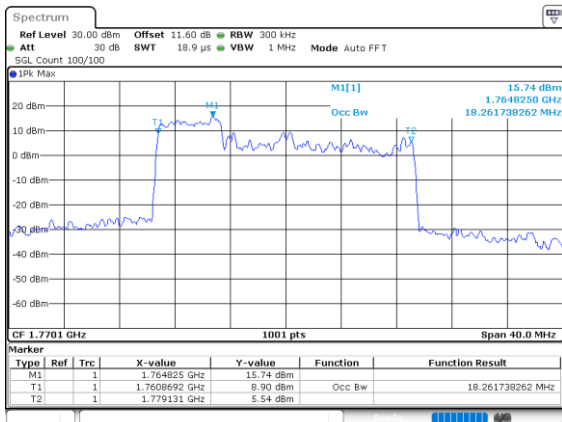

Highest Channel / 5MHz+10MHz

Date: 7.OCT.2020 17:57:00

LTE Band 66B

256QAM

Lowest Channel / 5MHz+15MHz

Date: 8.OCT.2020 11:56:09

Lowest Channel / 10MHz+5MHz

Date: 8.OCT.2020 09:35:54

Middle Channel / 5MHz+15MHz

Date: 8.OCT.2020 12:15:44

Middle Channel / 10MHz+5MHz

Date: 8.OCT.2020 09:54:59

Highest Channel / 5MHz+15MHz

Date: 8.OCT.2020 12:52:48

Highest Channel / 10MHz+5MHz

Date: 8.OCT.2020 10:08:07