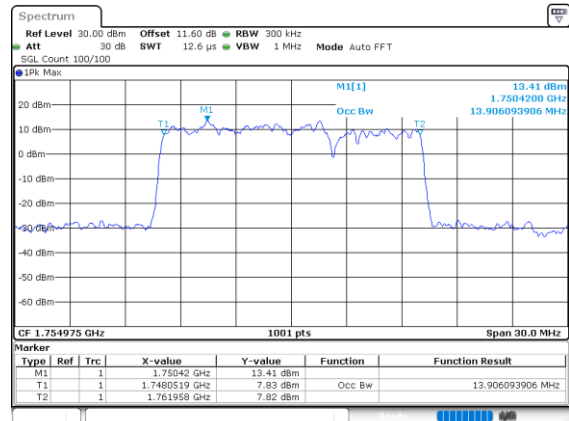

Middle Channel / 10MHz+5MHz

Date: 8.OCT.2020 09:54:59