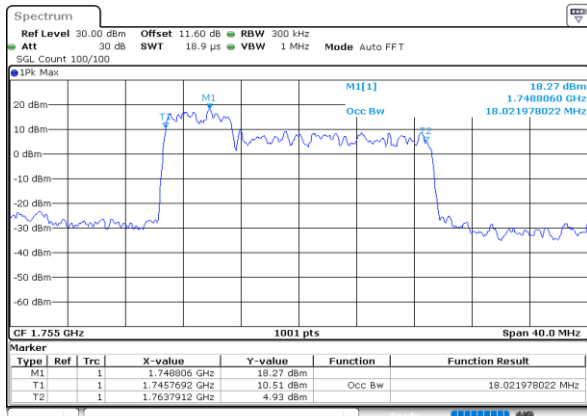

Middle Channel / 5MHz+10MHz

Date: 7.OCT.2020 18:17:43

Highest Channel / 5MHz+5MHz

Date: 7.OCT.2020 17:18:38

Highest Channel / 5MHz+10MHz

Date: 7.OCT.2020 17:57:23

LTE Band 66B

64QAM

Lowest Channel / 5MHz+15MHz

Date: 8.OCT.2020 11:55:46

Lowest Channel / 10MHz+5MHz

Date: 8.OCT.2020 09:35:31

Middle Channel / 5MHz+15MHz

Date: 8.OCT.2020 12:15:21

Middle Channel / 10MHz+5MHz

Date: 8.OCT.2020 09:54:37

Highest Channel / 5MHz+15MHz

Date: 8.OCT.2020 12:17:29

Highest Channel / 10MHz+5MHz

Date: 8.OCT.2020 10:08:29

LTE Band 66B

64QAM

Lowest Channel / 10MHz+10MHz

Lowest Channel / 15MHz+5MHz