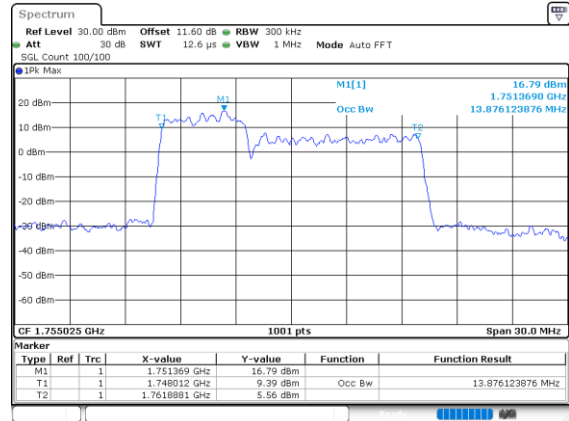

Highest Channel / 5MHz+15MHz

Date: 8.OCT.2020 12:17:29

Highest Channel / 10MHz+5MHz

Date: 8.OCT.2020 10:08:29

LTE Band 66B

64QAM

Lowest Channel / 10MHz+10MHz

Lowest Channel / 15MHz+5MHz

Middle Channel / 10MHz+10MHz

Middle Channel / 15MHz+5MHz

Highest Channel / 10MHz+10MHz

Highest Channel / 15MHz+5MHz

LTE Band 66B

256QAM

Lowest Channel / 5MHz+5MHz

Date: 7.OCT.2020 16:37:40

Lowest Channel / 5MHz+10MHz

Date: 7.OCT.2020 17:38:54

Middle Channel / 5MHz+5MHz

Date: 7.OCT.2020 17:03:54

Middle Channel / 5MHz+10MHz

Date: 7.OCT.2020 18:18:05

Highest Channel / 5MHz+5MHz

Date: 7.OCT.2020 17:18:15

Highest Channel / 5MHz+10MHz

Date: 7.OCT.2020 17:57:00

LTE Band 66B

256QAM

Lowest Channel / 5MHz+15MHz

Date: 8.OCT.2020 11:56:09

Lowest Channel / 10MHz+5MHz

Date: 8.OCT.2020 09:35:54