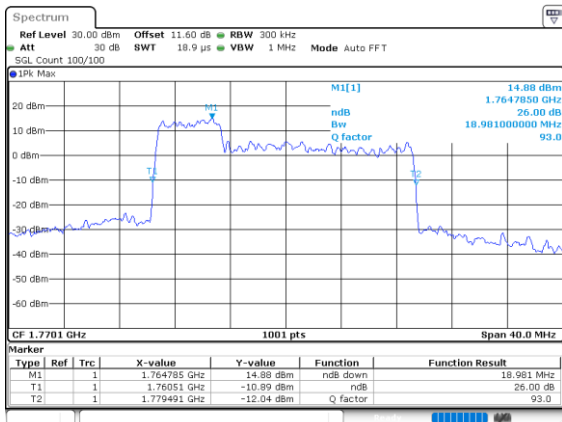

Highest Channel / 5MHz+5MHz

Date: 7.OCT.2020 17:20:52

Highest Channel / 5MHz+10MHz

Date: 7.OCT.2020 17:59:37

LTE Band 66B

256QAM

Lowest Channel / 5MHz+15MHz

Date: 8.OCT.2020 11:56:13

Lowest Channel / 10MHz+5MHz

Date: 8.OCT.2020 09:13:16

Middle Channel / 5MHz+15MHz

Date: 8.OCT.2020 12:16:05

Middle Channel / 10MHz+5MHz

Date: 8.OCT.2020 09:15:21

Highest Channel / 5MHz+15MHz

Date: 8.OCT.2020 12:39:42

Highest Channel / 10MHz+5MHz

Date: 8.OCT.2020 10:10:43

LTE Band 66B

256QAM

Lowest Channel / 10MHz+10MHz

Date: 8.OCT.2020 10:50:52

Lowest Channel / 15MHz+5MHz

Date: 8.OCT.2020 13:00:46