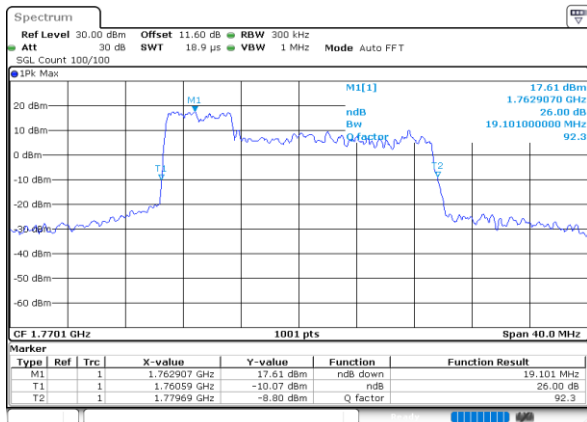

Middle Channel / 5MHz+10MHz

Date: 7.OCT.2020 18:19:35

Highest Channel / 5MHz+5MHz

Date: 7.OCT.2020 17:19:45

Highest Channel / 5MHz+10MHz

Date: 7.OCT.2020 17:58:30

LTE Band 66B

QPSK

Lowest Channel / 5MHz+15MHz

Date: 8.OCT.2020 11:57:18

Lowest Channel / 10MHz+5MHz

Date: 8.OCT.2020 09:37:23

Middle Channel / 5MHz+15MHz

Date: 8.OCT.2020 12:17:13

Middle Channel / 10MHz+5MHz

Date: 8.OCT.2020 09:56:28

Highest Channel / 5MHz+15MHz

Date: 8.OCT.2020 12:18:35

Highest Channel / 10MHz+5MHz

Date: 8.OCT.2020 10:09:36

LTE Band 66B

QPSK

Lowest Channel / 10MHz+10MHz

Date: 8.OCT.2020 10:49:46