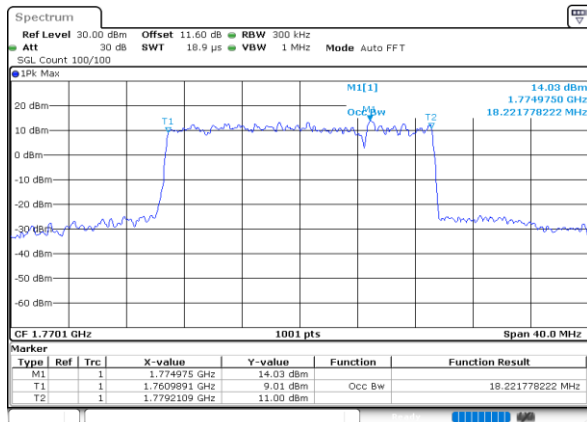

Highest Channel / 5MHz+15MHz

Date: 8.OCT.2020 12:17:29

Highest Channel / 10MHz+5MHz

Date: 8.OCT.2020 10:08:29

LTE Band 66B

64QAM

Lowest Channel / 10MHz+10MHz

Lowest Channel / 15MHz+5MHz

Middle Channel / 10MHz+10MHz

Middle Channel / 15MHz+5MHz

Highest Channel / 10MHz+10MHz

Highest Channel / 15MHz+5MHz

LTE Band 66B

256QAM

Lowest Channel / 5MHz+5MHz

Date: 7.OCT.2020 16:37:40

Lowest Channel / 5MHz+10MHz

Date: 7.OCT.2020 17:38:54

Middle Channel / 5MHz+5MHz

Date: 7.OCT.2020 17:03:54

Middle Channel / 5MHz+10MHz

Date: 7.OCT.2020 18:18:05

Highest Channel / 5MHz+5MHz

Date: 7.OCT.2020 17:18:15

Highest Channel / 5MHz+10MHz

Date: 7.OCT.2020 17:57:00

LTE Band 66B

256QAM

Lowest Channel / 5MHz+15MHz

Date: 8.OCT.2020 11:56:09

Lowest Channel / 10MHz+5MHz

Date: 8.OCT.2020 09:35:54