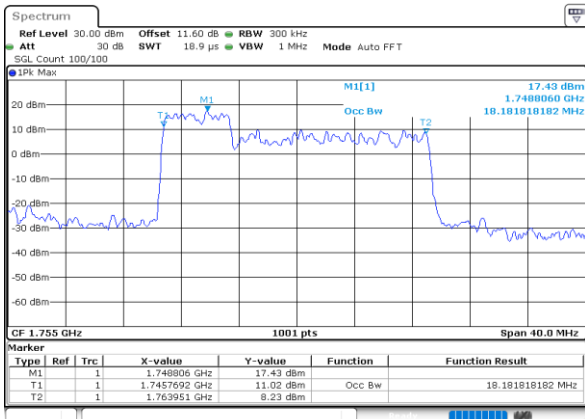

Middle Channel / 5MHz+15MHz

Date: 8.OCT.2020 12:14:59