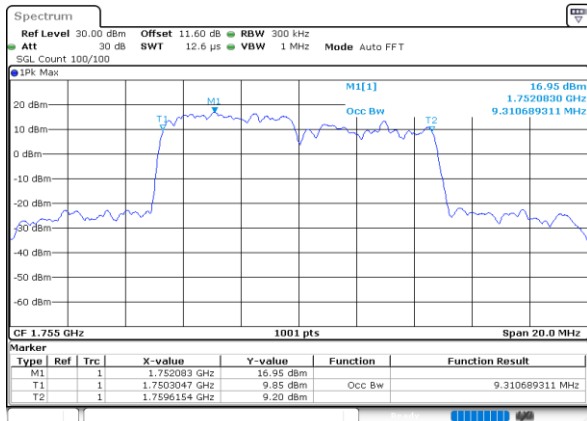

LTE Band 66B

16QAM

Lowest Channel / 10MHz+10MHz

Lowest Channel / 15MHz+5MHz

Middle Channel / 10MHz+10MHz

Middle Channel / 15MHz+5MHz

Highest Channel / 10MHz+10MHz

Highest Channel / 15MHz+5MHz

LTE Band 66B

64QAM

Lowest Channel / 5MHz+5MHz

Date: 7.OCT.2020 16:37:18

Lowest Channel / 5MHz+10MHz

Date: 7.OCT.2020 17:38:32

Middle Channel / 5MHz+5MHz

Date: 7.OCT.2020 17:03:31

Middle Channel / 5MHz+10MHz

Date: 7.OCT.2020 18:17:43

Highest Channel / 5MHz+5MHz

Date: 7.OCT.2020 17:18:38

Highest Channel / 5MHz+10MHz

Date: 7.OCT.2020 17:57:23

LTE Band 66B

64QAM