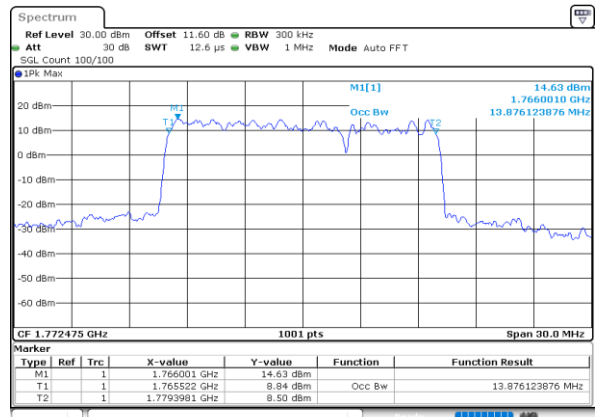

Middle Channel / 5MHz+10MHz

Date: 7.OCT.2020 18:17:43

Highest Channel / 5MHz+5MHz

Date: 7.OCT.2020 17:18:38

Highest Channel / 5MHz+10MHz

Date: 7.OCT.2020 17:57:23

LTE Band 66B

64QAM

Lowest Channel / 5MHz+15MHz

Date: 8.OCT.2020 11:55:46

Lowest Channel / 10MHz+5MHz

Date: 8.OCT.2020 09:35:31

Middle Channel / 5MHz+15MHz

Date: 8.OCT.2020 12:15:21

Middle Channel / 10MHz+5MHz

Date: 8.OCT.2020 09:54:37

Highest Channel / 5MHz+15MHz

Date: 8.OCT.2020 12:17:29

Highest Channel / 10MHz+5MHz

Date: 8.OCT.2020 10:08:29

LTE Band 66B

64QAM

Lowest Channel / 10MHz+10MHz

Lowest Channel / 15MHz+5MHz