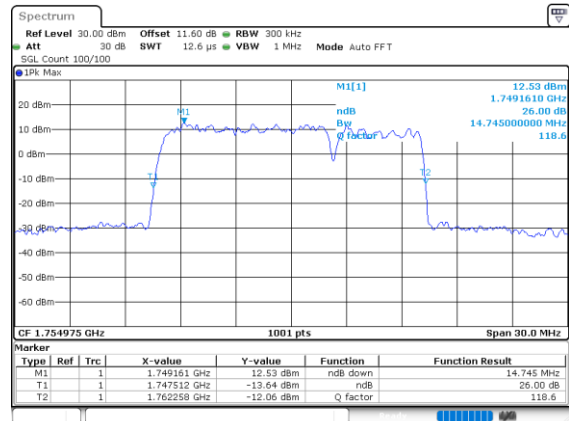

Lowest Channel / 10MHz+5MHz

Date: 8.OCT.2020 09:13:16

Middle Channel / 5MHz+15MHz

Date: 8.OCT.2020 12:16:05

Middle Channel / 10MHz+5MHz

Date: 8.OCT.2020 09:15:21

Highest Channel / 5MHz+15MHz

Date: 8.OCT.2020 12:39:42

Highest Channel / 10MHz+5MHz

Date: 8.OCT.2020 10:10:43

LTE Band 66B

256QAM

Lowest Channel / 10MHz+10MHz

Date: 8.OCT.2020 10:50:52

Lowest Channel / 15MHz+5MHz

Date: 8.OCT.2020 13:00:46