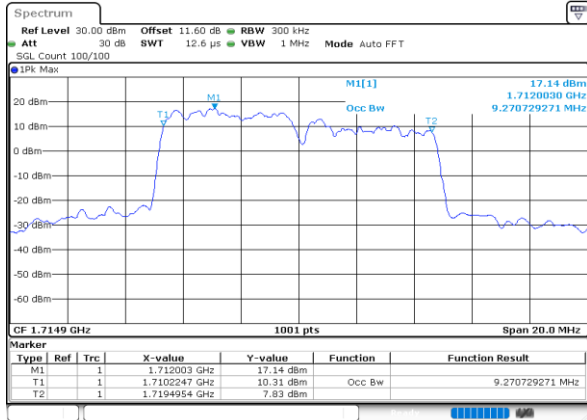

Highest Channel / 5MHz+15MHz

Date: 8.OCT.2020 12:38:13

Highest Channel / 10MHz+5MHz

Date: 8.OCT.2020 10:09:14

LTE Band 66B

QPSK

Lowest Channel / 10MHz+10MHz

Date: 8.OCT.2020 10:31:09

Lowest Channel / 15MHz+5MHz

Date: 8.OCT.2020 12:59:17

Middle Channel / 10MHz+10MHz

Date: 8.OCT.2020 10:53:52

Middle Channel / 15MHz+5MHz

Date: 8.OCT.2020 14:15:35

Highest Channel / 10MHz+10MHz

Date: 8.OCT.2020 11:12:38

Highest Channel / 15MHz+5MHz

Date: 8.OCT.2020 14:31:11

LTE Band 66B

16QAM

Lowest Channel / 5MHz+5MHz

Lowest Channel / 5MHz+10MHz

Middle Channel / 5MHz+5MHz

Middle Channel / 5MHz+10MHz

Highest Channel / 5MHz+5MHz

Highest Channel / 5MHz+10MHz

LTE Band 66B

16QAM

Lowest Channel / 5MHz+15MHz

Date: 8.OCT.2020 11:55:24

Lowest Channel / 10MHz+5MHz

Date: 8.OCT.2020 09:35:09