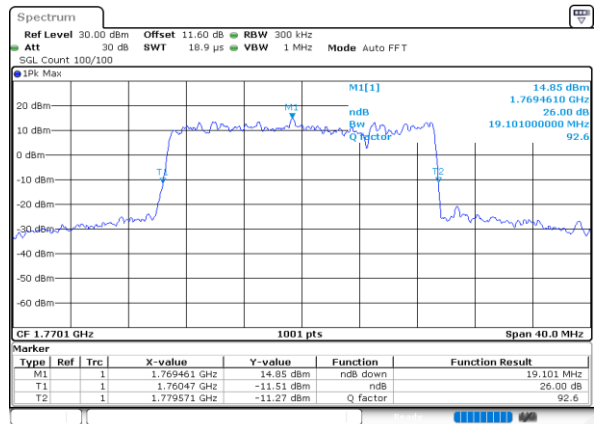

Middle Channel / 10MHz+5MHz

Date: 8.OCT.2020 09:56:06

Highest Channel / 5MHz+15MHz

Date: 8.OCT.2020 12:13:57

Highest Channel / 10MHz+5MHz

Date: 8.OCT.2020 10:09:58

LTE Band 66B

16QAM

Lowest Channel / 10MHz+10MHz

Date: 8.OCT.2020 10:50:14

Lowest Channel / 15MHz+5MHz

Date: 8.OCT.2020 13:01:31

Middle Channel / 10MHz+10MHz

Date: 8.OCT.2020 11:07:58

Middle Channel / 15MHz+5MHz

Date: 8.OCT.2020 14:17:49

Highest Channel / 10MHz+10MHz

Date: 8.OCT.2020 11:48:47

Highest Channel / 15MHz+5MHz

Date: 8.OCT.2020 14:31:55

LTE Band 66B

64QAM

Lowest Channel / 5MHz+5MHz

Date: 7.OCT.2020 16:38:24