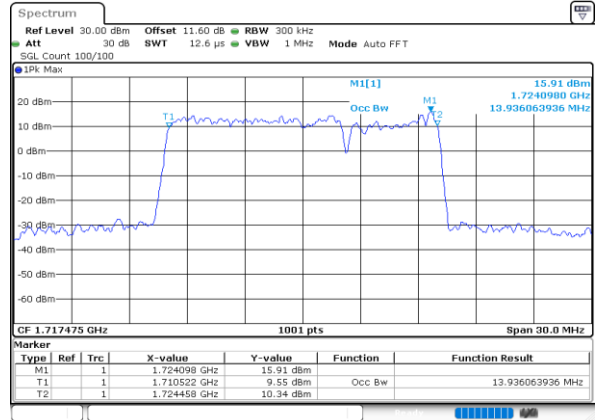

Highest Channel / 15MHz+5MHz

Date: 8.OCT.2020 14:31:11

LTE Band 66B

16QAM

Lowest Channel / 5MHz+5MHz

Lowest Channel / 5MHz+10MHz

Middle Channel / 5MHz+5MHz

Middle Channel / 5MHz+10MHz

Highest Channel / 5MHz+5MHz

Highest Channel / 5MHz+10MHz

LTE Band 66B

16QAM

Lowest Channel / 5MHz+15MHz

Date: 8.OCT.2020 11:55:24

Lowest Channel / 10MHz+5MHz

Date: 8.OCT.2020 09:35:09

Middle Channel / 5MHz+15MHz

Date: 8.OCT.2020 12:14:59

Middle Channel / 10MHz+5MHz

Date: 8.OCT.2020 09:54:15

Highest Channel / 5MHz+15MHz

Date: 8.OCT.2020 12:17:51

Highest Channel / 10MHz+5MHz

Date: 8.OCT.2020 10:08:52

LTE Band 66B

16QAM

Lowest Channel / 10MHz+10MHz

Lowest Channel / 15MHz+5MHz

Middle Channel / 10MHz+10MHz

Middle Channel / 15MHz+5MHz

Highest Channel / 10MHz+10MHz

Highest Channel / 15MHz+5MHz