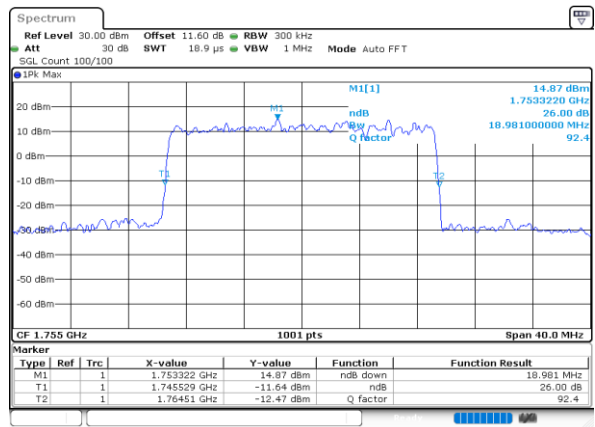

LTE Band 66B

64QAM

Lowest Channel / 10MHz+10MHz

Date: 8.OCT.2020 10:50:35

Lowest Channel / 15MHz+5MHz

Date: 8.OCT.2020 13:01:09

Middle Channel / 10MHz+10MHz

Date: 8.OCT.2020 11:09:23

Middle Channel / 15MHz+5MHz

Date: 8.OCT.2020 14:17:27

Highest Channel / 10MHz+10MHz

Date: 8.OCT.2020 11:49:01

Highest Channel / 15MHz+5MHz

Date: 8.OCT.2020 14:32:17

LTE Band 66B

256QAM