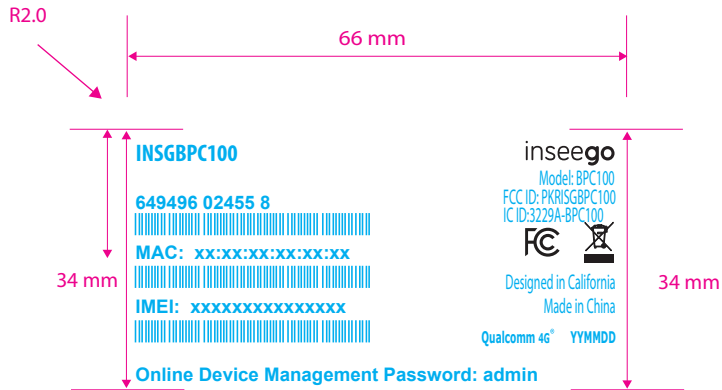

Inseego
9605 Scranton Road, Suite 300
San Diego, CA 92121
Phone: 858 812 3400

NOTES

MAGENTA DOES NOT PRINT

CYAN TEXT AND BARCODE ARE DYNAMIC INFORMATION AND NEED TO BE REPLACED WITH ACTUAL IMEI INFORMATION AT PRINT

WHITE LABEL

ONE COLOR
BACKGROUND IS 30% BLACK
TEXT IS RICH BLACK

FONTS

MYRIAD PRO CONDENSED
MYRIAD PRO BOLD CONDENSED
ARIAL BOLD
VERDANA BOLD

FILES

AW.01021721 Rev 1 Master Artwork, Label Regulatory, UTOPIA.AI (AI CS5)
AW.01021721 Rev 1 Outline Artwork, Label Regulatory, UTOPIA.AI (EPS)
AW.01021721 Rev 1 View Artwork, Label Regulatory, UTOPIA.PDF
(DO NOT PRINT Reference PDF)

MATERIAL/FINISH:

This Proof Indicates Approximate Color Only. For Accurate Color Match, Use Approved Color Standard.
DO NOT USE COLOR FORMULAS ON THIS FILE.

TITLE: Artwork, Label Regulatory, UTOPIA	
P/N: 01021721	ECO: C06096
Rev A_07.11.2019- J.Murphy - Initial Release Rev B_07.25.2019- J.Murphy - Update to Made in China Rev C_08.01.2019- J.Murphy - Update SKU to 629496 02446 8 Rev D_08.22.2019- J. Murphy - Remove BC logo Rev 1_08.27.2019- J. Murphy - change password info	

"INSGBPC100"
Myriad Pro Bold condensed - 9pt

Barcode 128-B "649496 02455 8"
Text: "649496 02455 8"
"649496 02455 8" is the SKU number to use ON THIS LABEL ONLY for both the retail SKU and the FRU SKU
Arial - 7pt Bold

Barcode 128-B "xxxxxxxxxxxx"
Text: "IMEI: xxxxxxxxxxxxxx"
xxxxxxxxxxxxxx is modem's 14 digit IMEI plus checksum digit on end
Arial - 7pt Bold

Text: "Online Device Management Password: admin"
Arial - 7pt Bold

Text "Qualcomm 4g"
"YYMMDD"
Date Code
"YY" - Last 2 digits of year
"MM" - Month
"DD" - Day
Verdana - 6pt BOLD