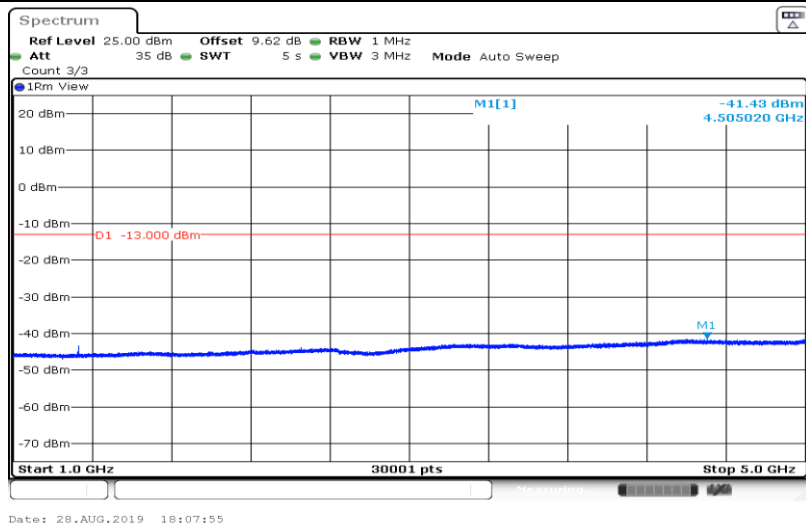

Band71-10MHz-QPSK-133172-1RB#0-Range2:1000~5000MHz

Date: 28.AUG.2019 18:07:55