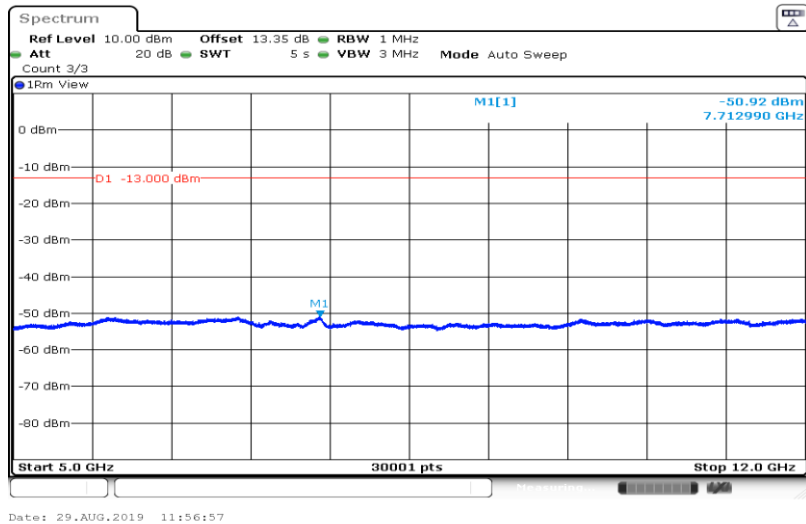

Date: 29.AUG.2019 11:56:00

Band71-5MHz-16QAM-133447-1RB#0-Range1:30~1000MHz

Date: 29.AUG.2019 11:56:12

Band71-5MHz-16QAM-133447-1RB#0-Range2:1000~5000MHz

Date: 29.AUG.2019 11:56:34

Band71-5MHz-16QAM-133447-1RB#0-Range3:5000~12000MHz