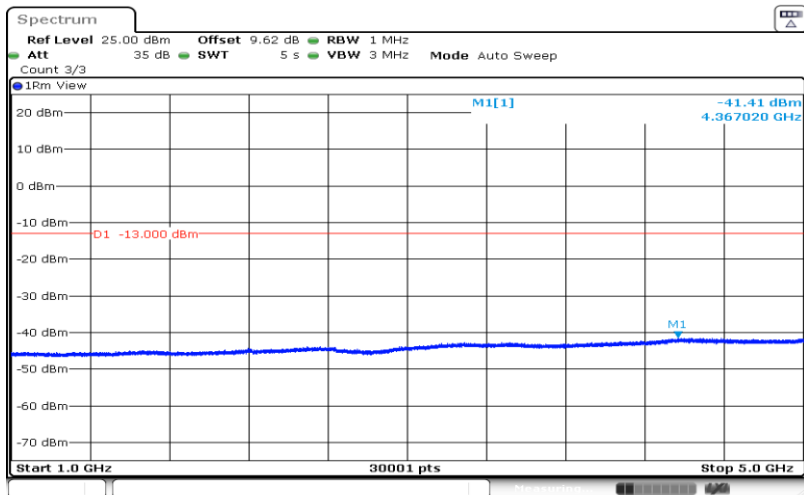

Date: 29.AUG.2019 11:56:00

Band71-5MHz-16QAM-133447-1RB#0-Range1:30~1000MHz

Date: 29.AUG.2019 11:56:12

Band71-5MHz-16QAM-133447-1RB#0-Range2:1000~5000MHz

Date: 29.AUG.2019 11:56:34

Band71-5MHz-16QAM-133447-1RB#0-Range3:5000~12000MHz