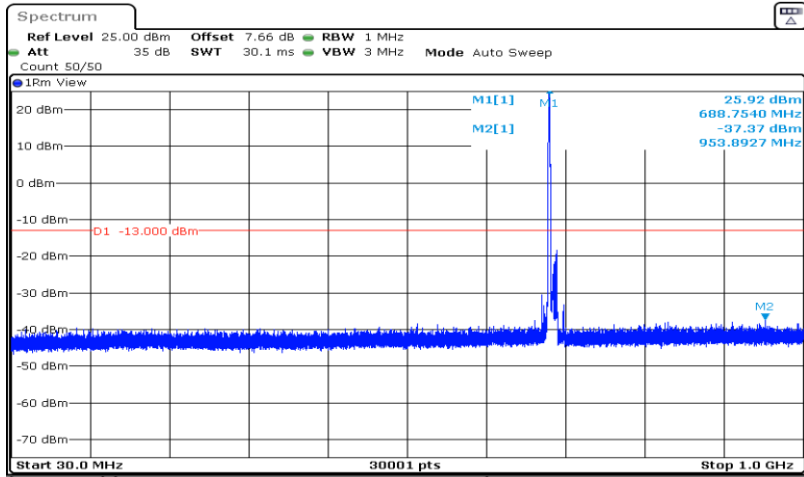

Band71-10MHz-16QAM-133422-1RB#0-Range1:30~1000MHz

Date: 29.AUG.2019 16:34:48