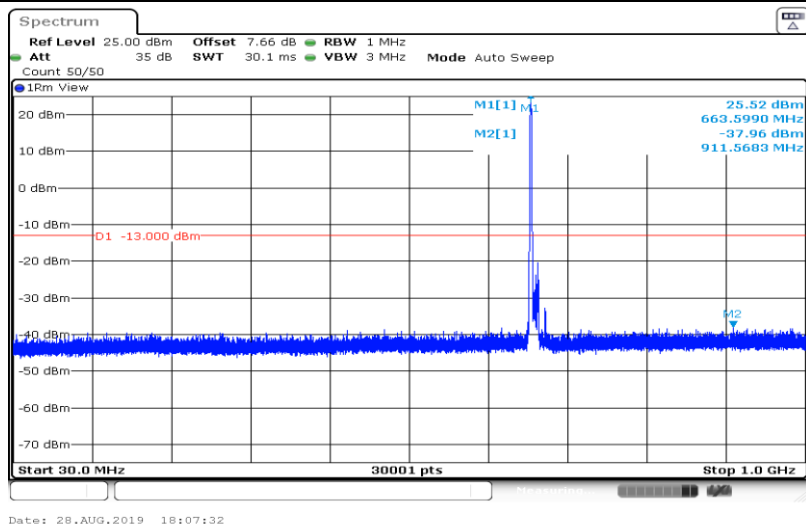

Band71-10MHz-QPSK-133172-1RB#0-Range1:30~1000MHz

Band71-10MHz-QPSK-133172-1RB#0-Range2:1000~5000MHz