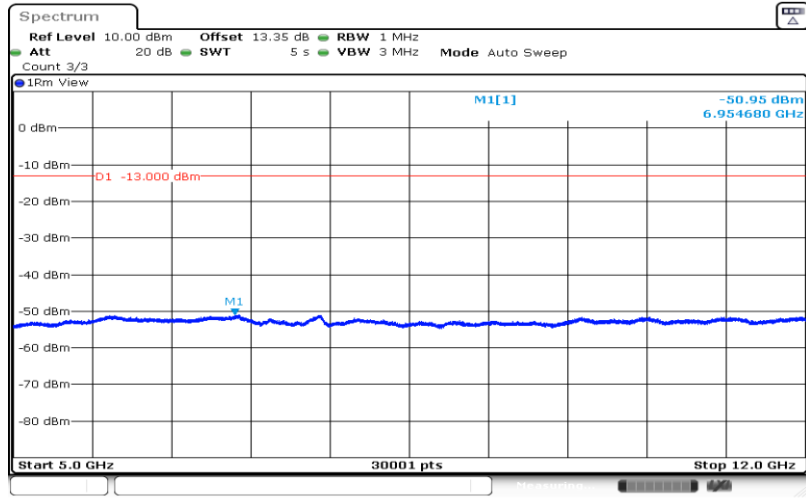

Date: 28.AUG.2019 18:29:18

Band71-15MHz-16QAM-133197-1RB#0-Range1:30~1000MHz

Date: 29.AUG.2019 16:59:16

Band71-15MHz-16QAM-133197-1RB#0-Range2:1000~5000MHz

Band71-15MHz-16QAM-133197-1RB#0-Range3:5000~12000MHz