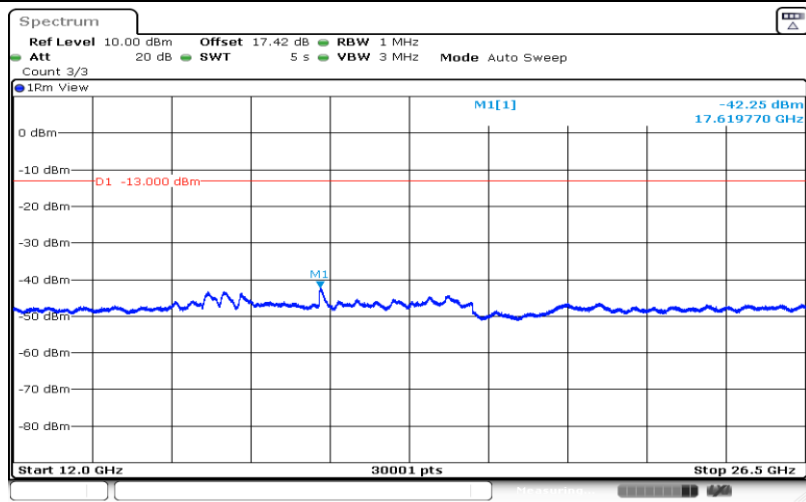

Band71-15MHz-16QAM-133197-1RB#0-Range4:12000~26500MHz

Band71-15MHz-16QAM-133297-1RB#0-Range1:30~1000MHz