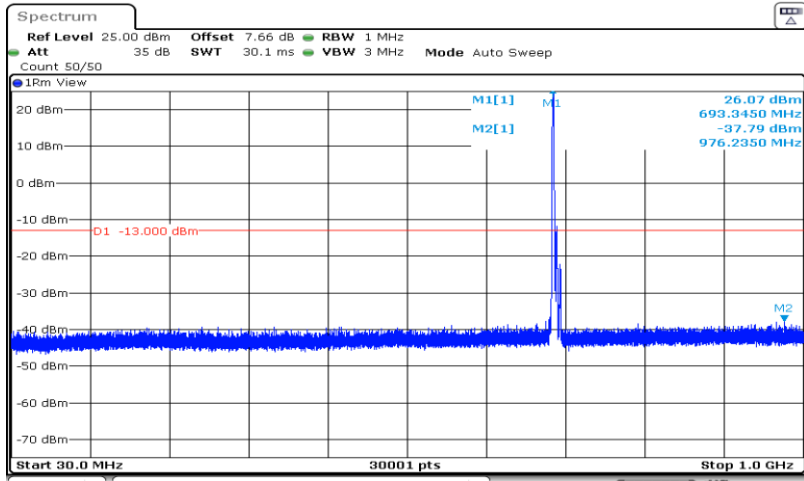

Date: 29.AUG.2019 11:56:00

Band71-5MHz-16QAM-133447-1RB#0-Range1:30~1000MHz

Date: 29.AUG.2019 11:56:12

Band71-5MHz-16QAM-133447-1RB#0-Range2:1000~5000MHz

Date: 29.AUG.2019 11:56:34

Band71-5MHz-16QAM-133447-1RB#0-Range3:5000~12000MHz