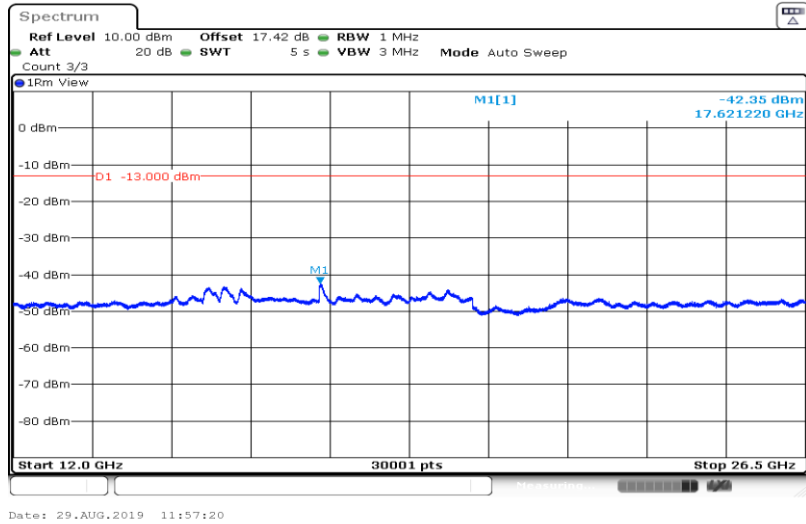

Band71-5MHz-16QAM-133447-1RB#0-Range4:12000~26500MHz

Band71-10MHz-QPSK-133172-1RB#0-Range1:30~1000MHz