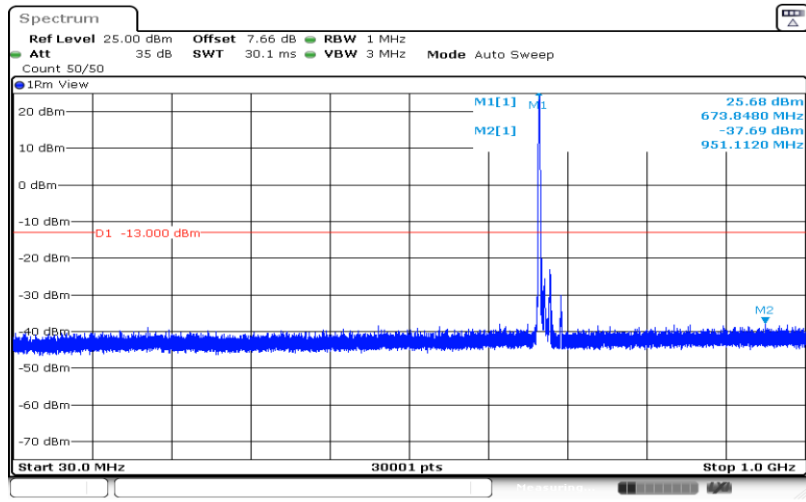

Band71-15MHz-16QAM-133297-1RB#0-Range1:30~1000MHz

Date: 29.AUG.2019 17:01:39