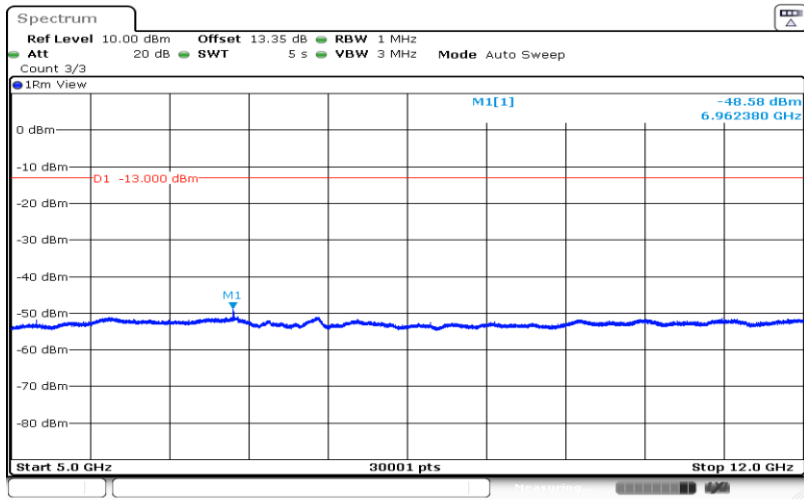

Band66-10MHz-QPSK-132322-1RB#0-Range3:5000~12000MHz

Date: 28.AUG.2019 16:05:36