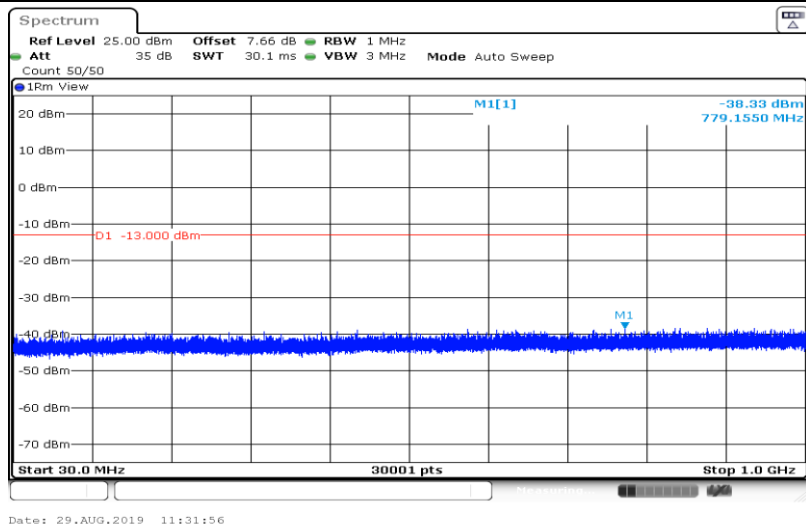

Band66-5MHz-16QAM-132647-1RB#0-Range1:30~1000MHz

Band66-5MHz-16QAM-132647-1RB#0-Range2:1000~5000MHz