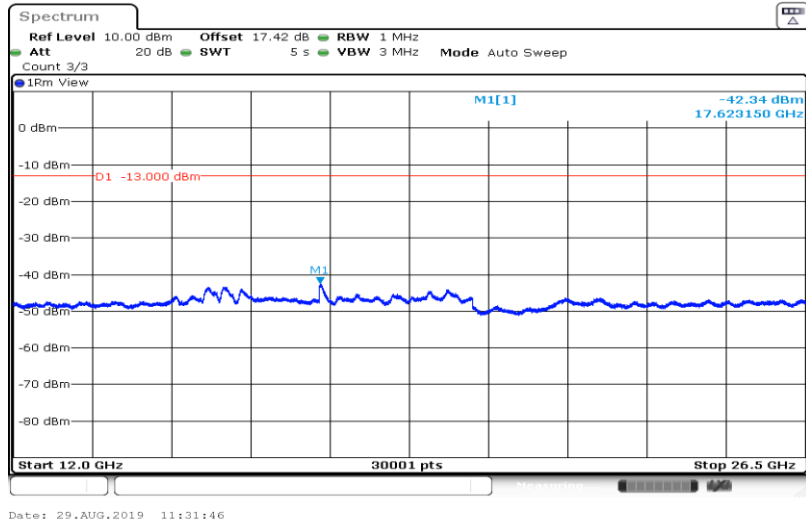

Date: 29.AUG.2019 11:30:37

Band66-5MHz-16QAM-132322-1RB#0-Range2:1000~5000MHz

Date: 29.AUG.2019 11:31:00

Band66-5MHz-16QAM-132322-1RB#0-Range3:5000~12000MHz

Band66-5MHz-16QAM-132322-1RB#0-Range4:12000~26500MHz