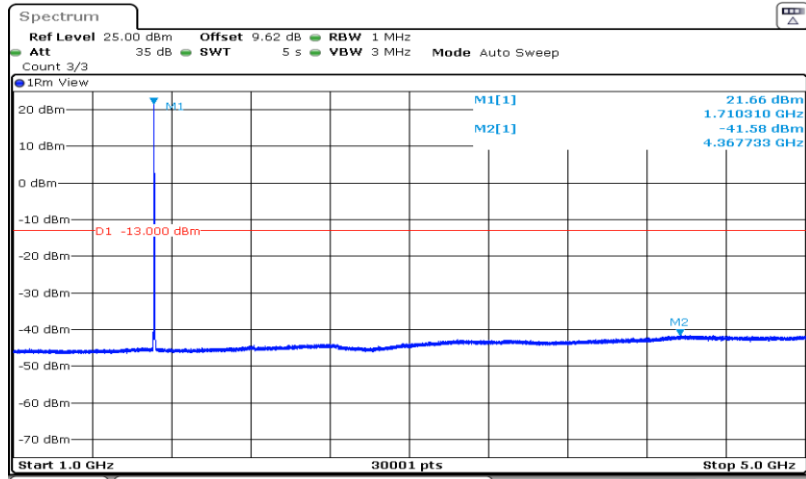

Band66-3MHz-16QAM-131987-1RB#0-Range2:1000~5000MHz

Date: 29.AUG.2019 11:17:55