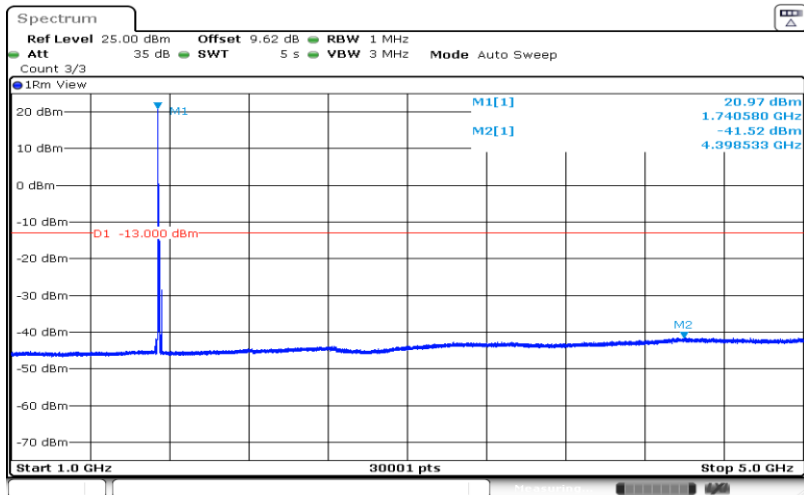

Band66-10MHz-16QAM-132322-1RB#0-Range2:1000~5000MHz

Date: 29.AUG.2019 14:24:13

Band66-10MHz-16QAM-132322-1RB#0-Range3:5000~12000MHz