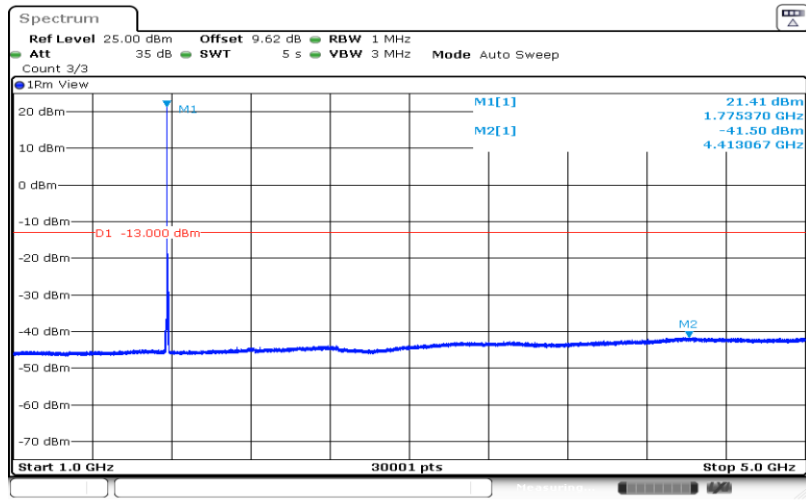

Date: 29.AUG.2019 11:32:20