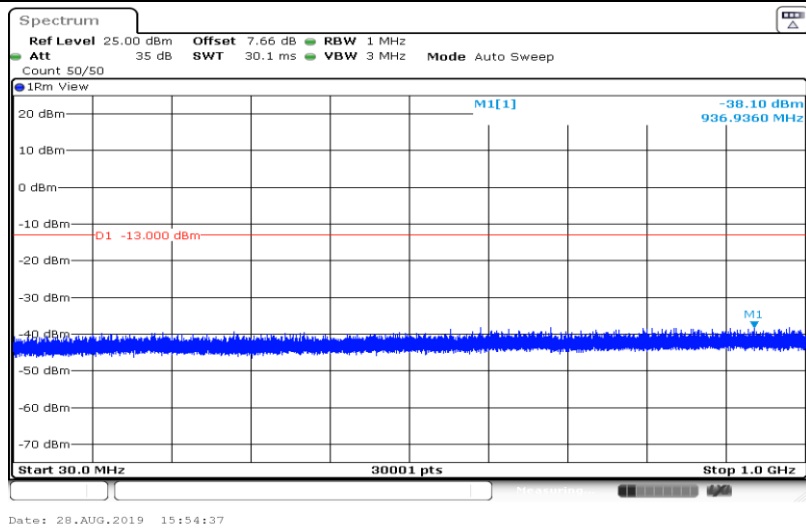

Band66-5MHz-QPSK-132647-1RB#0-Range1:30~1000MHz

Band66-5MHz-QPSK-132647-1RB#0-Range2:1000~5000MHz