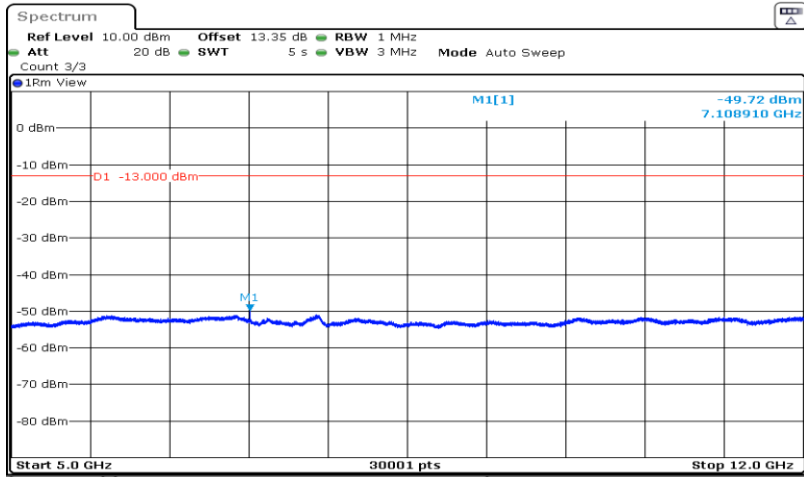

Band66-3MHz-16QAM-132657-1RB#0-Range3:5000~12000MHz

Date: 29.AUG.2019 11:20:57