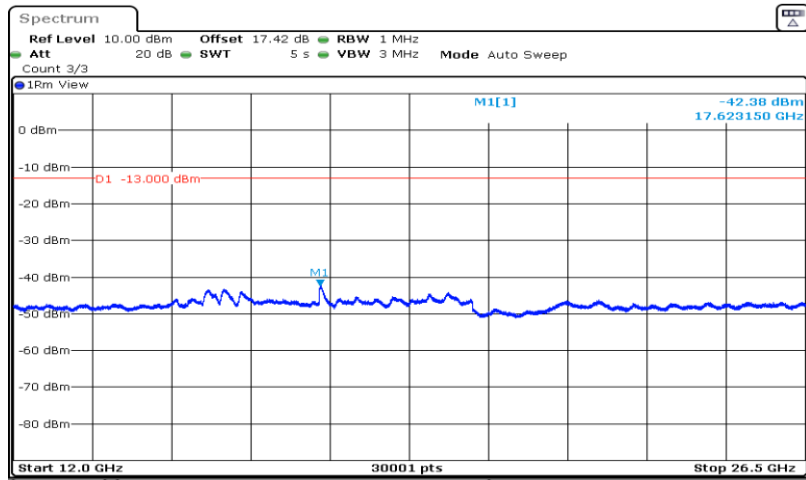

Band66-15MHz-16QAM-132597-1RB#0-Range4:12000~26500MHz

Date: 29.AUG.2019 15:21:04

Band66-20MHz-QPSK-132072-1RB#0-Range1:30~1000MHz