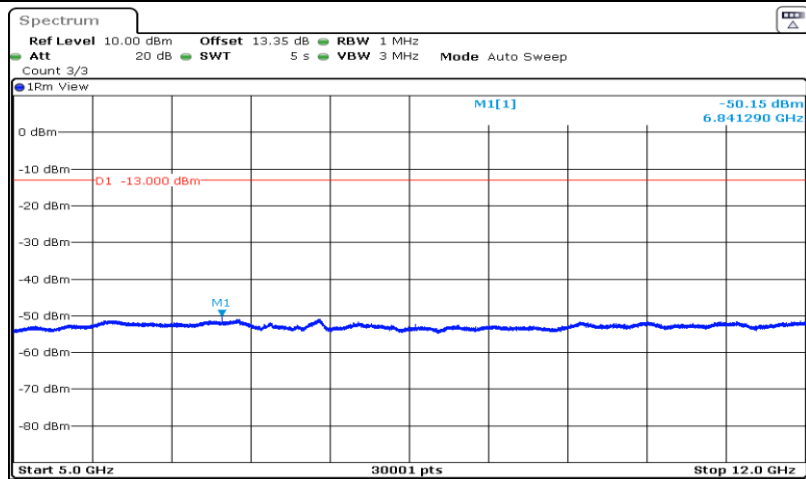

Band66-5MHz-QPSK-131997-1RB#0-Range3:5000~12000MHz

Date: 28.AUG.2019 15:52:45

Band66-5MHz-QPSK-131997-1RB#0-Range4:12000~26500MHz