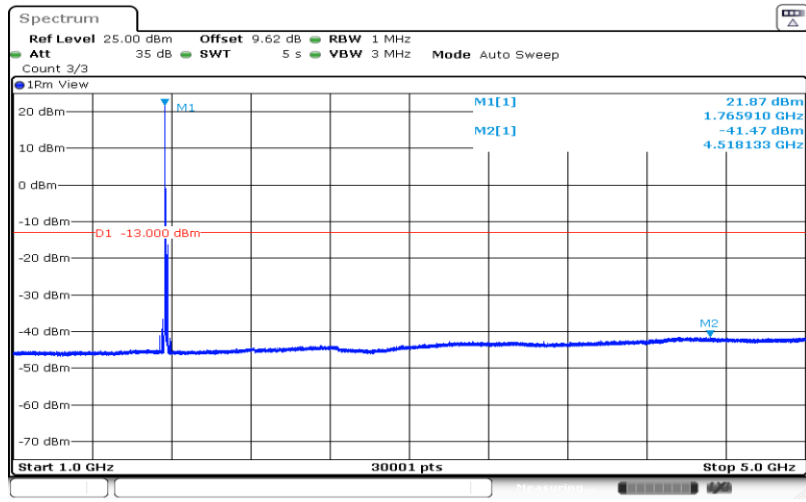

Date: 28.AUG.2019 16:21:00