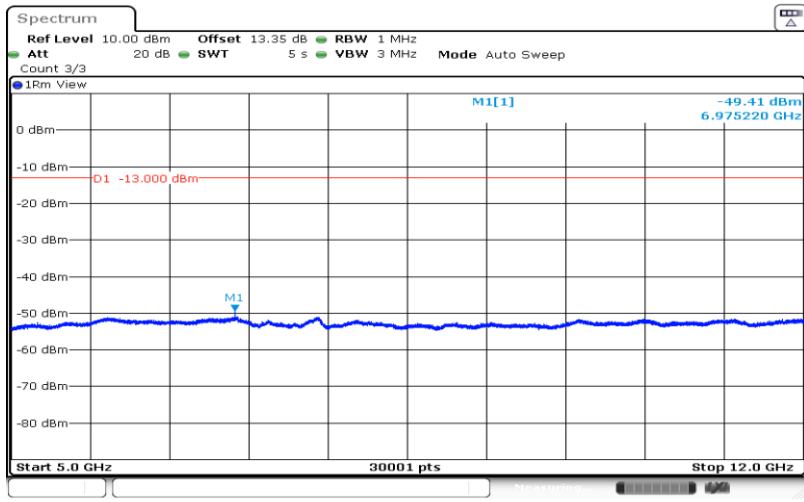

Date: 29.AUG.2019 11:18:41

Band66-3MHz-16QAM-132322-1RB#0-Range1:30~1000MHz

Date: 29.AUG.2019 11:18:51

Band66-3MHz-16QAM-132322-1RB#0-Range2:1000~5000MHz

Date: 29.AUG.2019 11:19:15

Band66-3MHz-16QAM-132322-1RB#0-Range3:5000~12000MHz