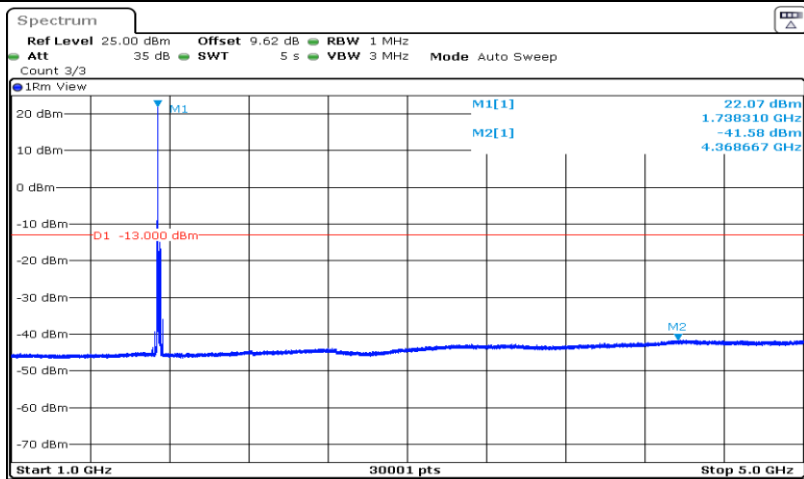

Band66-15MHz-QPSK-132322-1RB#0-Range2:1000~5000MHz

Date: 28.AUG.2019 16:19:41

Band66-15MHz-QPSK-132322-1RB#0-Range3:5000~12000MHz