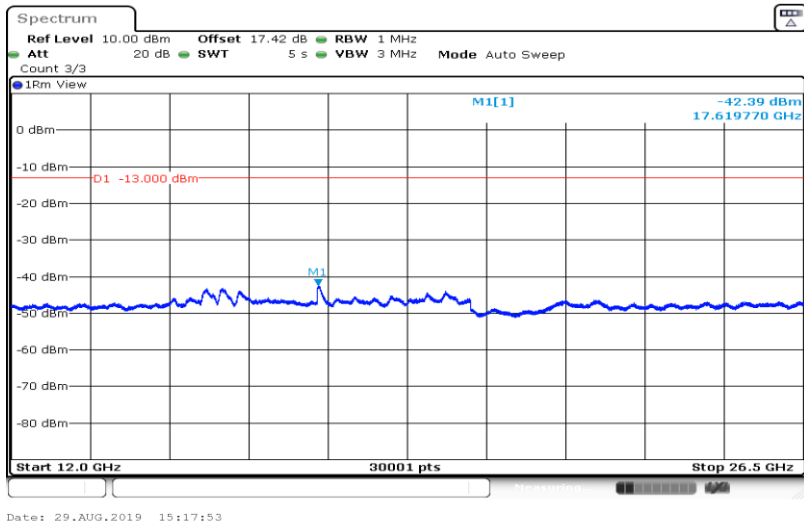

Band66-15MHz-16QAM-132322-1RB#0-Range1:30~1000MHz

Band66-15MHz-16QAM-132322-1RB#0-Range2:1000~5000MHz

Band66-15MHz-16QAM-132322-1RB#0-Range3:5000~12000MHz