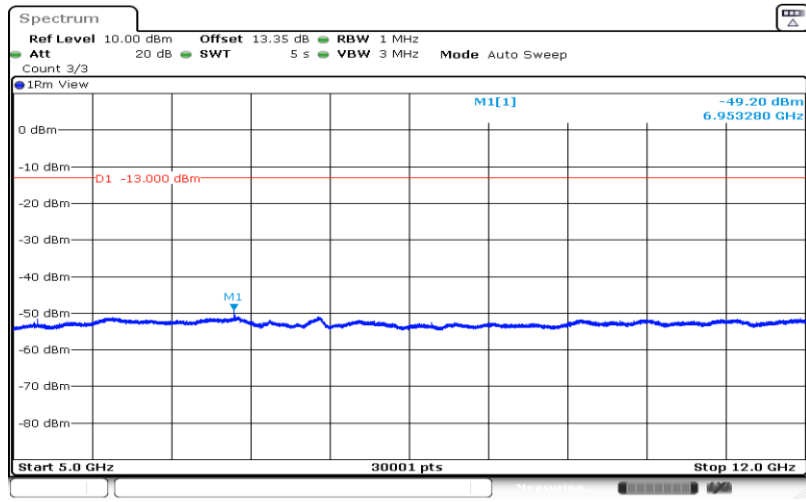

Date: 29.AUG.2019 15:19:22