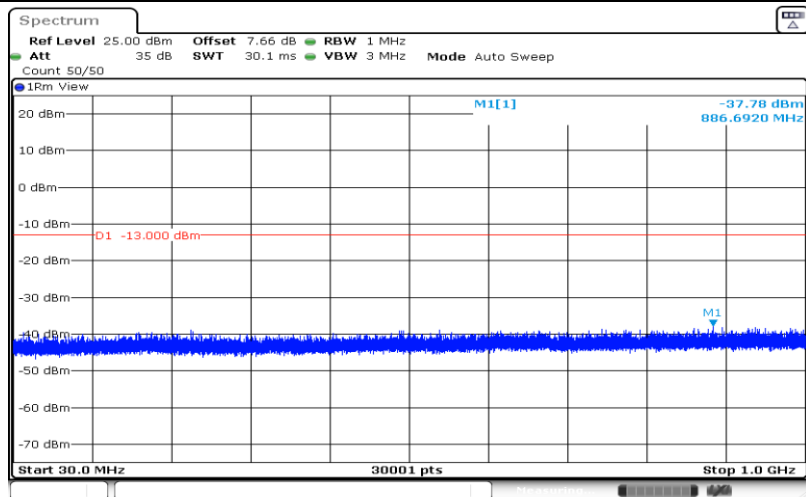

Band66-15MHz-16QAM-132597-1RB#0-Range1:30~1000MHz

Date: 29.AUG.2019 15:19:55

Band66-15MHz-16QAM-132597-1RB#0-Range2:1000~5000MHz