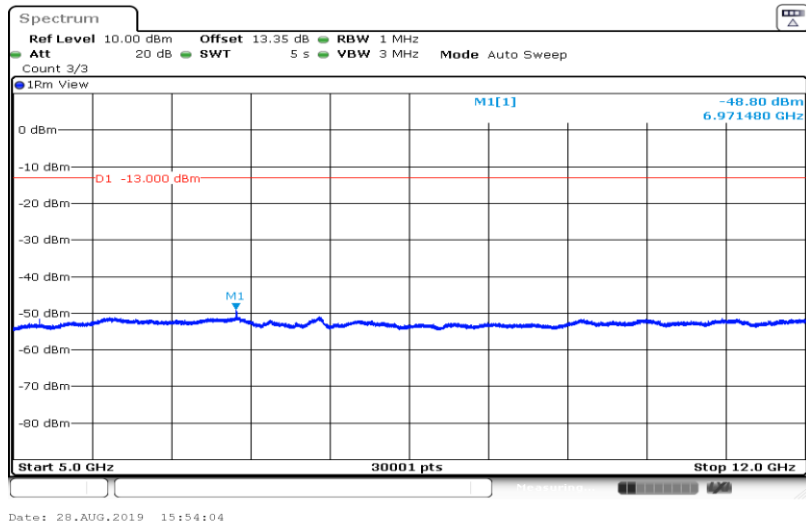

Date: 28.AUG.2019 15:53:07

Band66-5MHz-QPSK-132322-1RB#0-Range1:30~100MHz

Date: 28.AUG.2019 15:53:17

Band66-5MHz-QPSK-132322-1RB#0-Range2:1000~5000MHz

Date: 28.AUG.2019 15:53:41

Band66-5MHz-QPSK-132322-1RB#0-Range3:5000~12000MHz