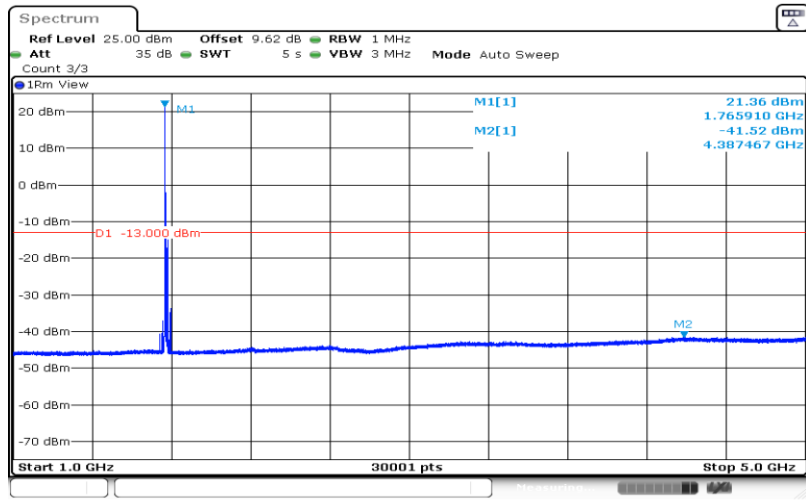

Date: 29.AUG.2019 15:20:19