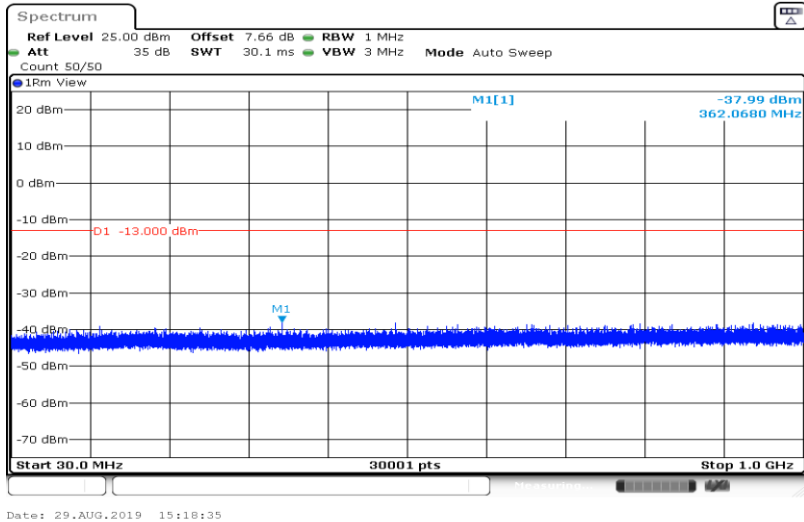

Date: 29.AUG.2019 15:17:07

Band66-15MHz-16QAM-132047-1RB#0-Range3:5000~12000MHz

Date: 29.AUG.2019 15:17:30

Band66-15MHz-16QAM-132047-1RB#0-Range4:12000~26500MHz

Band66-15MHz-16QAM-132322-1RB#0-Range1:30~1000MHz