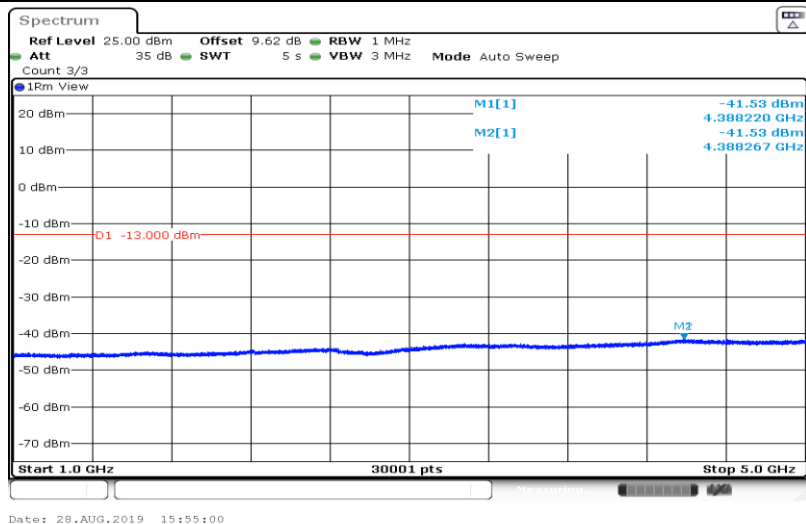

Band66-5MHz-QPSK-132647-1RB#0-Range2:1000~5000MHz

Date: 28.AUG.2019 15:55:00