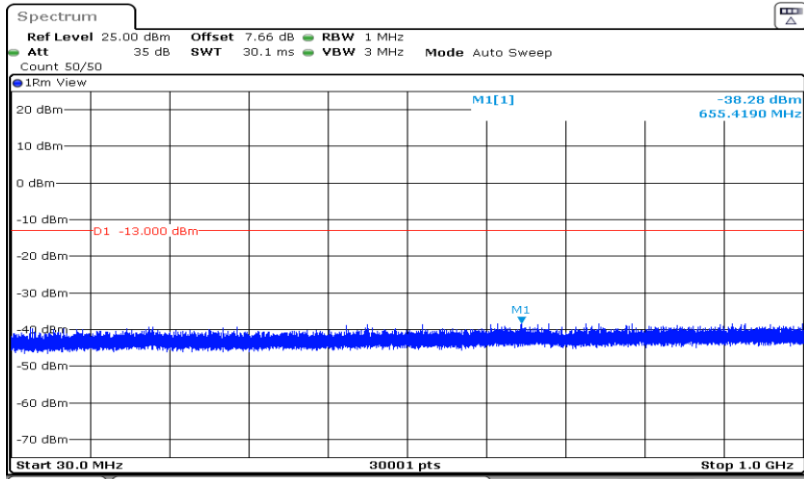

Band66-5MHz-QPSK-132322-1RB#0-Range1:30~100MHz

Date: 28.AUG.2019 15:53:17