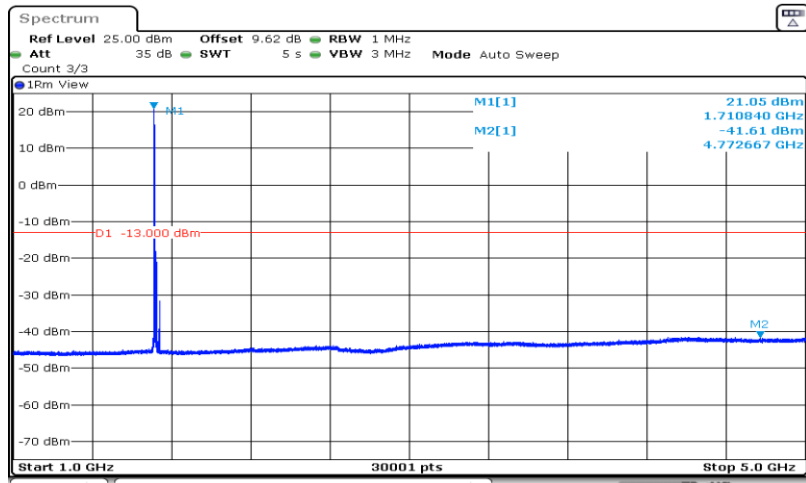

Date: 28.AUG.2019 16:21:22

Band66-15MHz-QPSK-132597-1RB#0-Range4:12000~26500MHz

Date: 28.AUG.2019 16:21:45

Band66-15MHz-16QAM-132047-1RB#0-Range1:30~1000MHz

Date: 29.AUG.2019 15:16:43

Band66-15MHz-16QAM-132047-1RB#0-Range2:1000~5000MHz