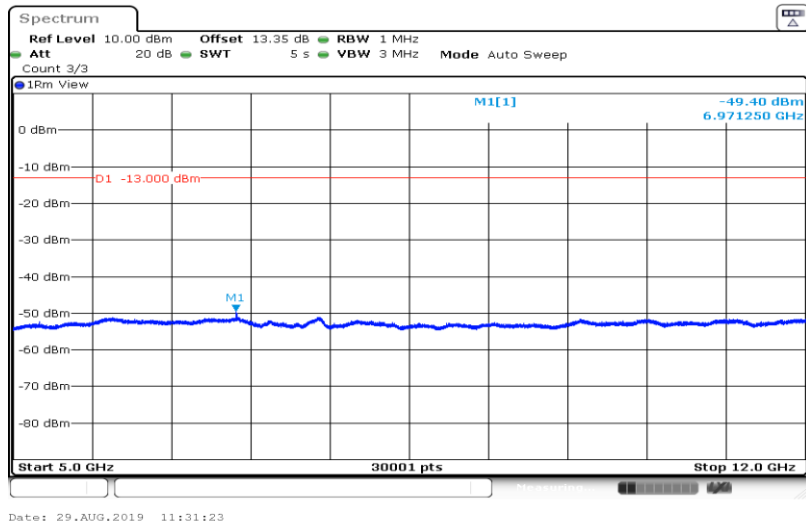

Band66-5MHz-16QAM-132322-1RB#0-Range4:12000~26500MHz

Band66-5MHz-16QAM-132647-1RB#0-Range1:30~1000MHz

Band66-5MHz-16QAM-132647-1RB#0-Range2:1000~5000MHz