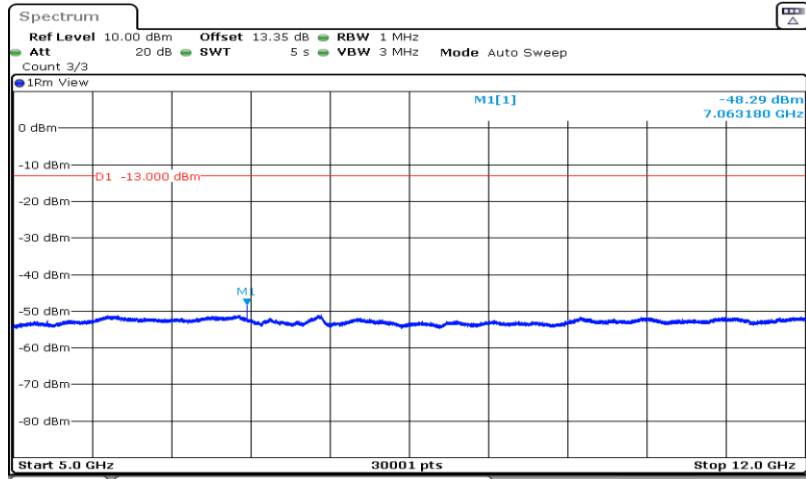

Band66-15MHz-16QAM-132597-1RB#0-Range1:30~1000MHz

Date: 29.AUG.2019 15:19:55

Band66-15MHz-16QAM-132597-1RB#0-Range2:1000~5000MHz

Date: 29.AUG.2019 15:20:19

Band66-15MHz-16QAM-132597-1RB#0-Range3:5000~12000MHz