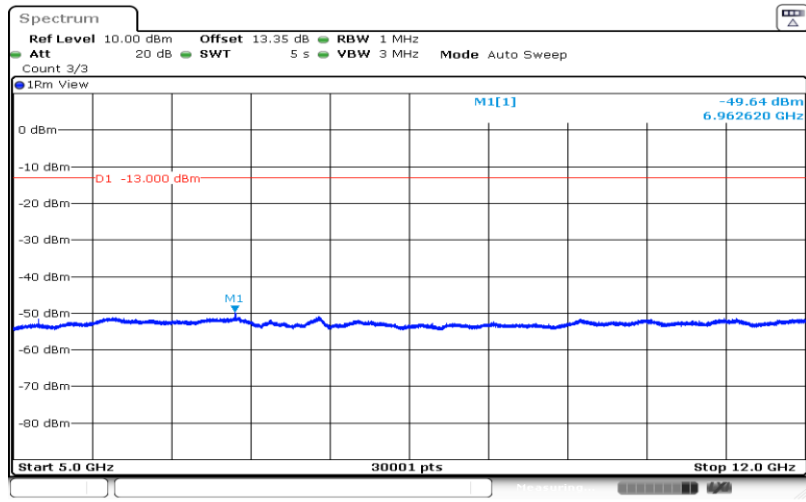

Date: 29.AUG.2019 14:24:35