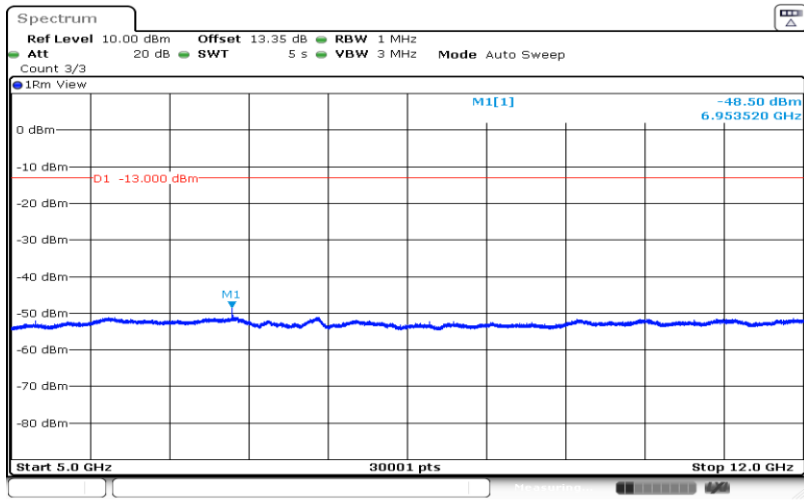

Date: 28.AUG.2019 16:20:03