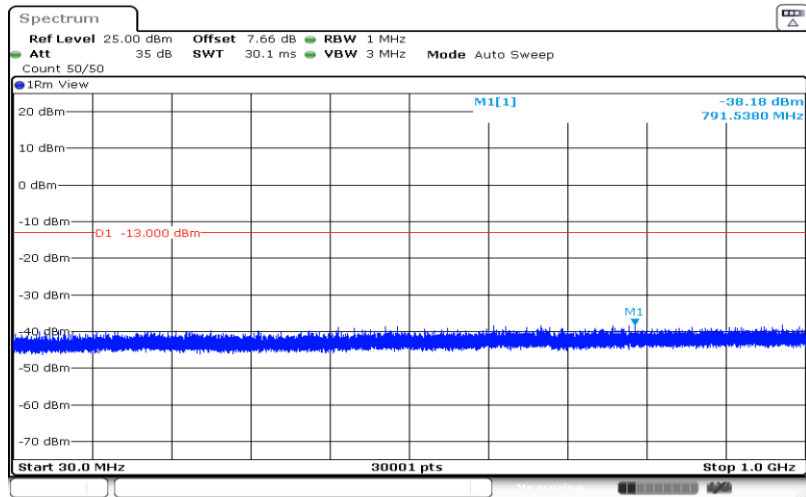

Date: 29.AUG.2019 11:20:34

Band66-3MHz-16QAM-132657-1RB#0-Range3:5000~12000MHz

Date: 29.AUG.2019 11:20:57

Band66-3MHz-16QAM-132657-1RB#0-Range4:12000~26500MHz

Date: 29.AUG.2019 11:21:20

Band66-5MHz-QPSK-131997-1RB#0-Range1:30~1000MHz