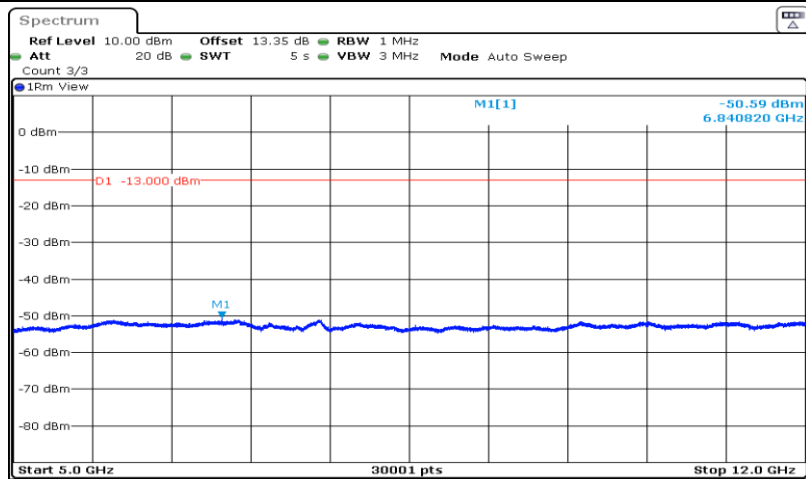

Band66-3MHz-16QAM-131987-1RB#0-Range3:5000~12000MHz

Date: 29.AUG.2019 11:18:18

Band66-3MHz-16QAM-131987-1RB#0-Range4:12000~26500MHz