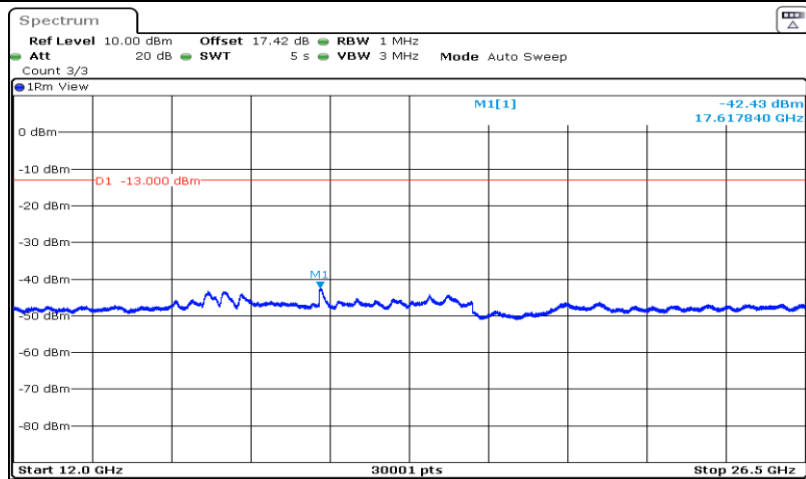

Date: 28.AUG.2019 15:43:37

Band66-3MHz-QPSK-132657-1RB#0-Range3:5000~12000MHz

Date: 28.AUG.2019 15:44:00

Band66-3MHz-QPSK-132657-1RB#0-Range4:12000~26500MHz

Date: 28.AUG.2019 15:44:23

Band66-3MHz-16QAM-131987-1RB#0-Range1:30~1000MHz