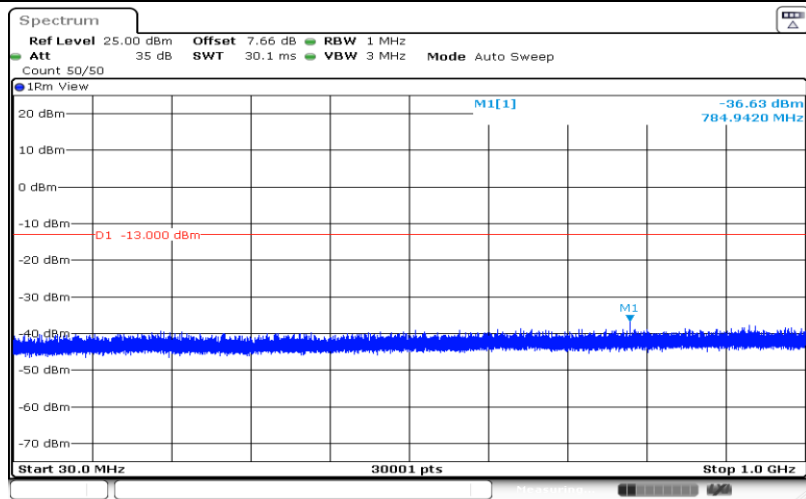

Date: 28.AUG.2019 16:31:14