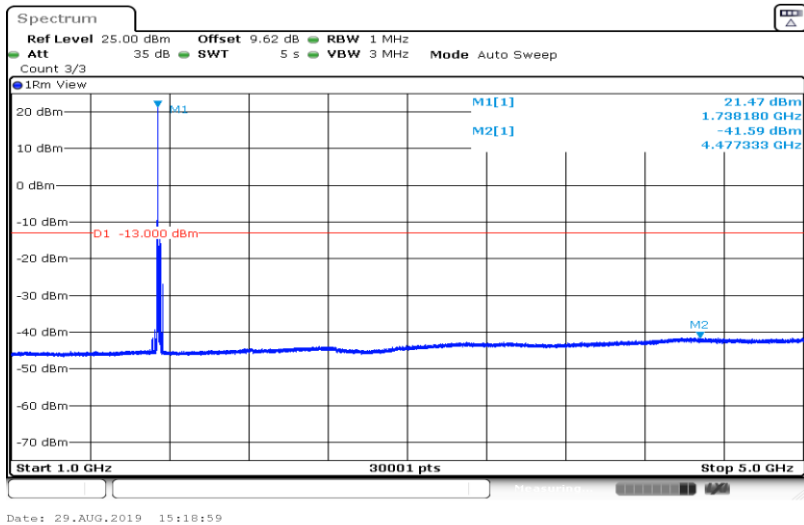

Band66-15MHz-16QAM-132322-1RB#0-Range2:1000~5000MHz

Band66-15MHz-16QAM-132322-1RB#0-Range3:5000~12000MHz