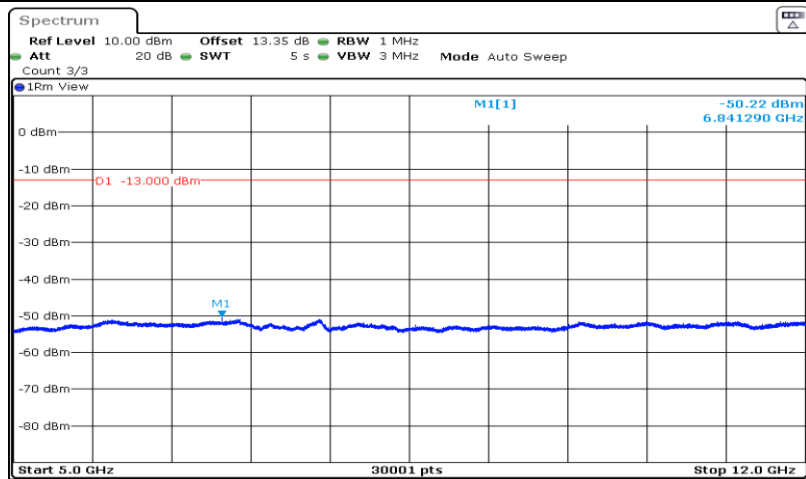

Band66-5MHz-16QAM-131997-1RB#0-Range3:5000~12000MHz

Date: 29.AUG.2019 11:30:04

Band66-5MHz-16QAM-131997-1RB#0-Range4:12000~26500MHz