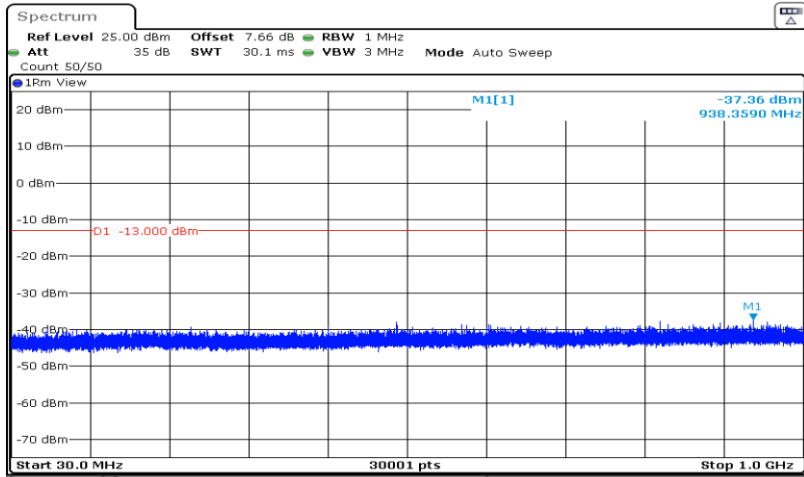

Date: 28.AUG.2019 16:18:21

Band66-15MHz-QPSK-132047-1RB#0-Range3:5000~12000MHz

Date: 28.AUG.2019 16:18:44

Band66-15MHz-QPSK-132047-1RB#0-Range4:12000~26500MHz

Date: 28.AUG.2019 16:19:07

Band66-15MHz-QPSK-132322-1RB#0-Range1:30~1000MHz