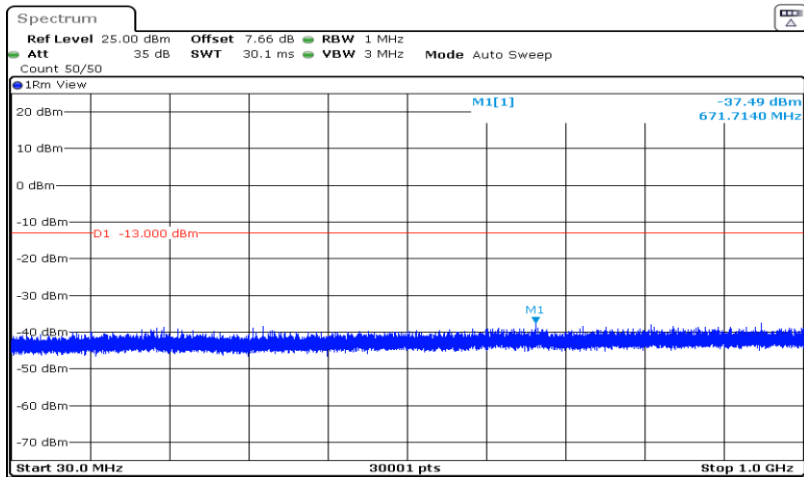

Band66-15MHz-QPSK-132597-1RB#0-Range1:30~1000MHz

Date: 28.AUG.2019 16:20:36

Band66-15MHz-QPSK-132597-1RB#0-Range2:1000~5000MHz