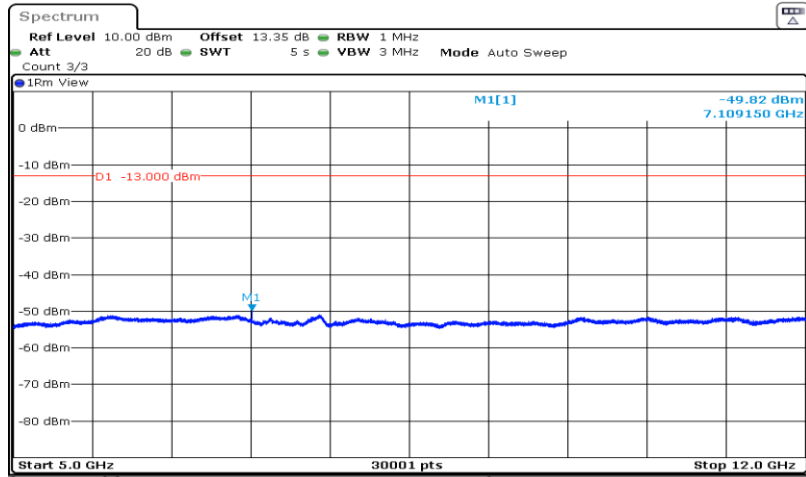

Date: 28.AUG.2019 15:43:37

Band66-3MHz-QPSK-132657-1RB#0-Range3:5000~12000MHz

Date: 28.AUG.2019 15:44:00

Band66-3MHz-QPSK-132657-1RB#0-Range4:12000~26500MHz

Date: 28.AUG.2019 15:44:23

Band66-3MHz-16QAM-131987-1RB#0-Range1:30~1000MHz