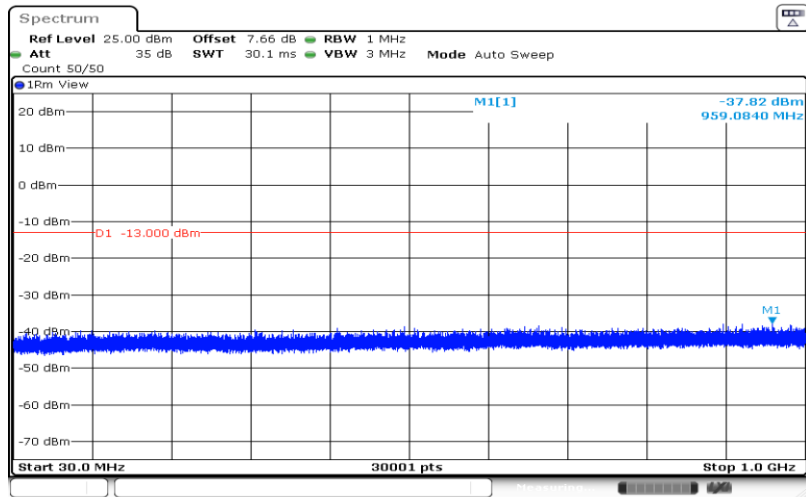

Date: 28.AUG.2019 15:43:37

Band66-3MHz-QPSK-132657-1RB#0-Range3:5000~12000MHz

Date: 28.AUG.2019 15:44:00

Band66-3MHz-QPSK-132657-1RB#0-Range4:12000~26500MHz

Date: 28.AUG.2019 15:44:23

Band66-3MHz-16QAM-131987-1RB#0-Range1:30~1000MHz