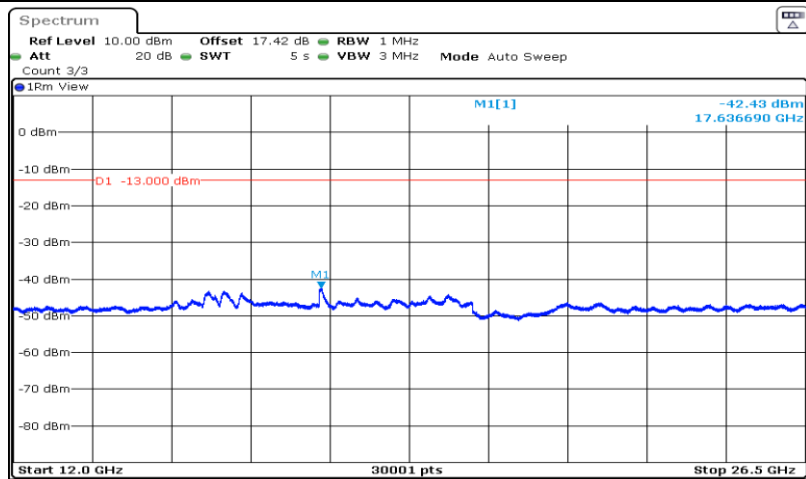

Band66-15MHz-QPSK-132597-1RB#0-Range4:12000~26500MHz

Date: 28.AUG.2019 16:21:45

Band66-15MHz-16QAM-132047-1RB#0-Range1:30~1000MHz