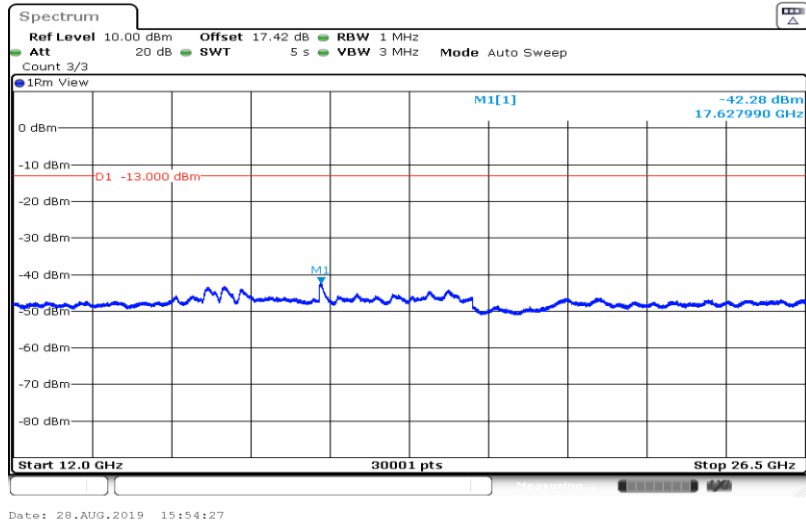

Band66-5MHz-QPSK-132322-1RB#0-Range4:12000~26500MHz

Band66-5MHz-QPSK-132647-1RB#0-Range1:30~1000MHz