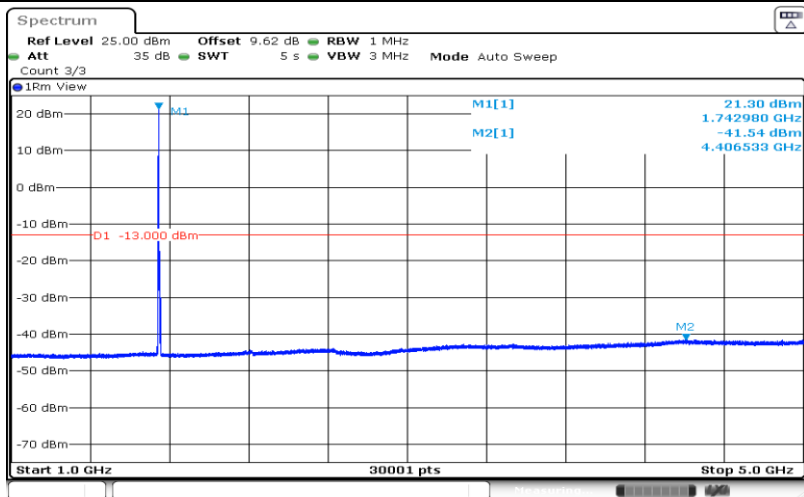

Band66-5MHz-16QAM-132322-1RB#0-Range2:1000~5000MHz

Date: 29.AUG.2019 11:31:00

Band66-5MHz-16QAM-132322-1RB#0-Range3:5000~12000MHz