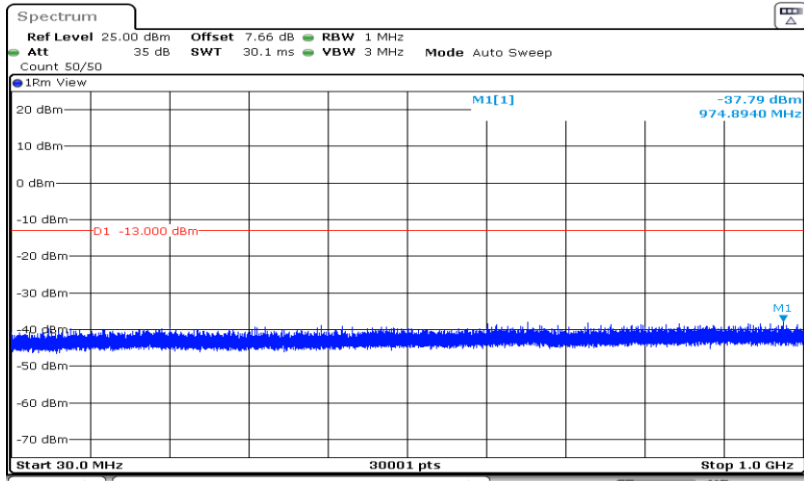

Date: 29.AUG.2019 11:29:41

Band66-5MHz-16QAM-131997-1RB#0-Range3:5000~12000MHz

Date: 29.AUG.2019 11:30:04

Band66-5MHz-16QAM-131997-1RB#0-Range4:12000~26500MHz

Date: 29.AUG.2019 11:30:26

Band66-5MHz-16QAM-132322-1RB#0-Range1:30~1000MHz