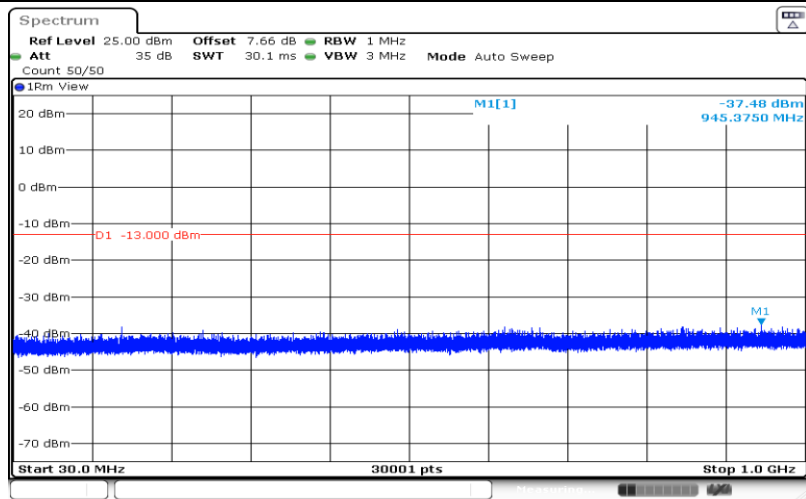

Date: 28.AUG.2019 16:17:58