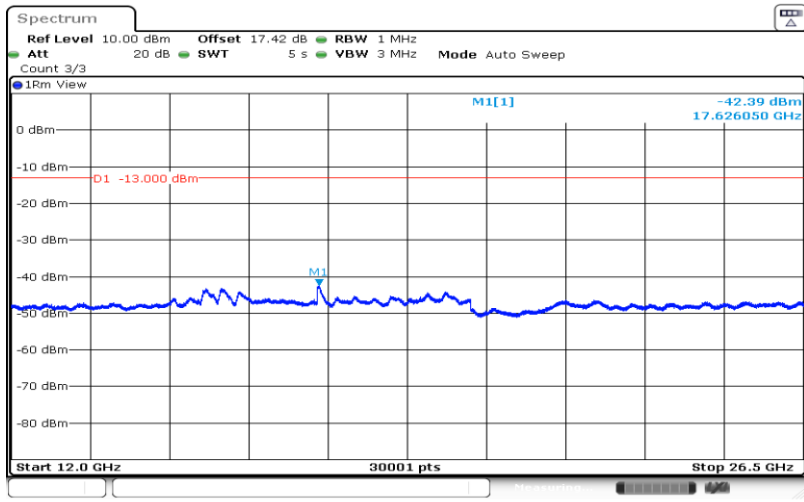

Date: 28.AUG.2019 16:19:07