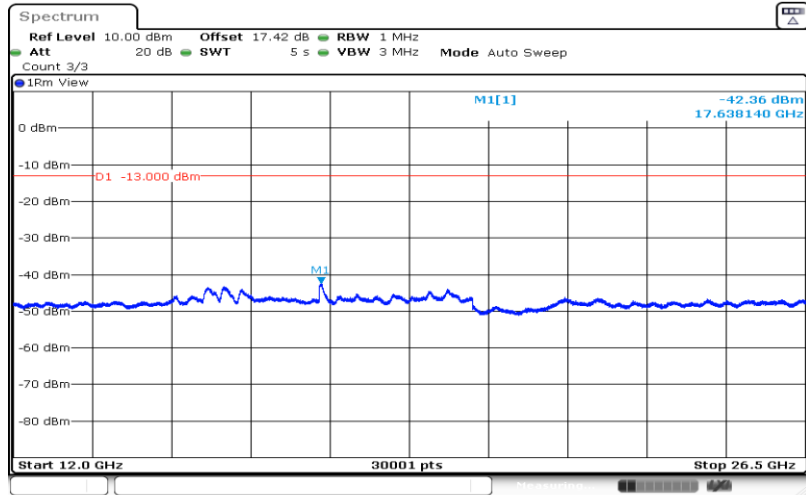

Band66-15MHz-16QAM-132322-1RB#0-Range2:1000~5000MHz

Band66-15MHz-16QAM-132322-1RB#0-Range3:5000~12000MHz

Date: 29.AUG.2019 15:19:22

Band66-15MHz-16QAM-132322-1RB#0-Range4:12000~26500MHz

Date: 29.AUG.2019 15:19:45