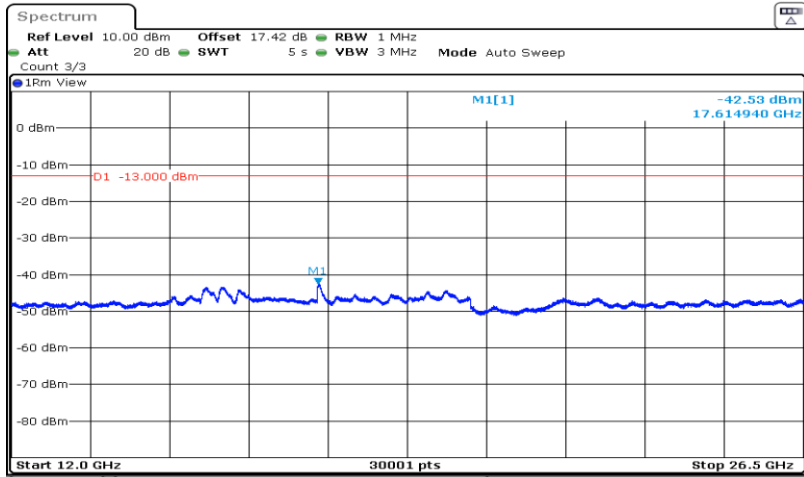

Band66-3MHz-16QAM-132322-1RB#0-Range4:12000~26500MHz

Date: 29.AUG.2019 11:20:01