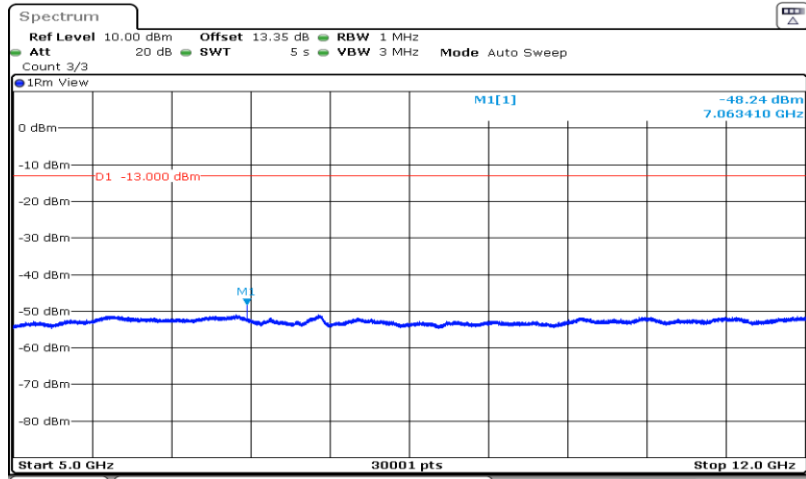

Date: 28.AUG.2019 16:20:26

Band66-15MHz-QPSK-132597-1RB#0-Range1:30~1000MHz

Date: 28.AUG.2019 16:20:36

Band66-15MHz-QPSK-132597-1RB#0-Range2:1000~5000MHz

Date: 28.AUG.2019 16:21:00

Band66-15MHz-QPSK-132597-1RB#0-Range3:5000~12000MHz