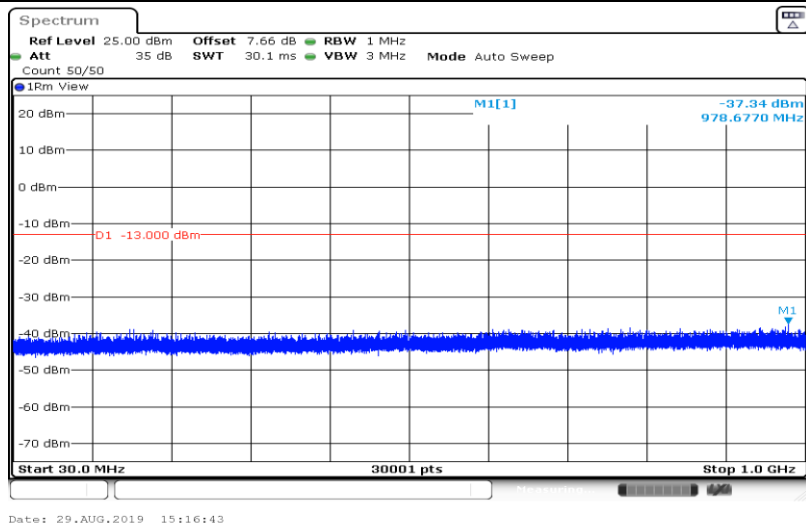

Date: 29.AUG.2019 15:16:43