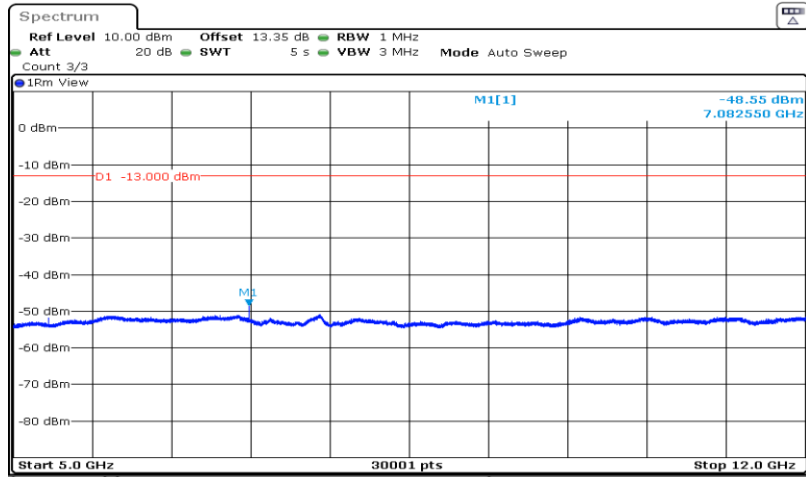

Date: 29.AUG.2019 14:24:58

Band66-10MHz-16QAM-132622-1RB#0-Range1:30~1000MHz

Date: 29.AUG.2019 14:25:08

Band66-10MHz-16QAM-132622-1RB#0-Range2:1000~5000MHz

Date: 29.AUG.2019 14:25:32

Band66-10MHz-16QAM-132622-1RB#0-Range3:5000~12000MHz