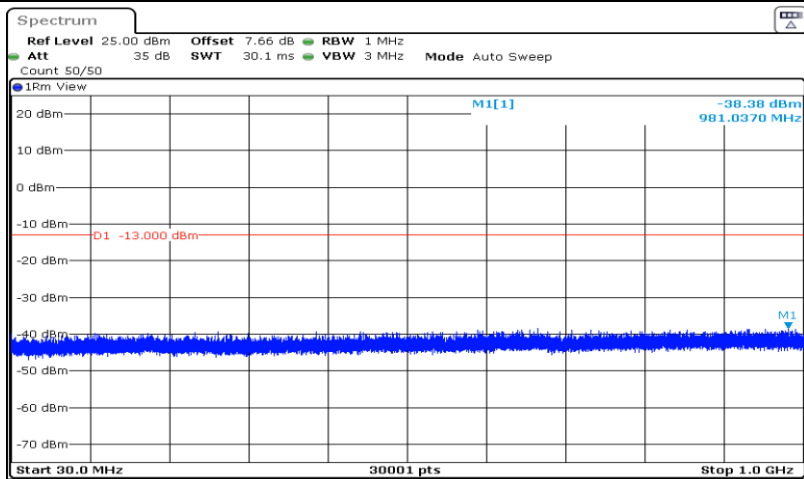

Band66-3MHz-16QAM-132657-1RB#0-Range1:30~1000MHz

Date: 29.AUG.2019 11:20:11

Band66-3MHz-16QAM-132657-1RB#0-Range2:1000~5000MHz