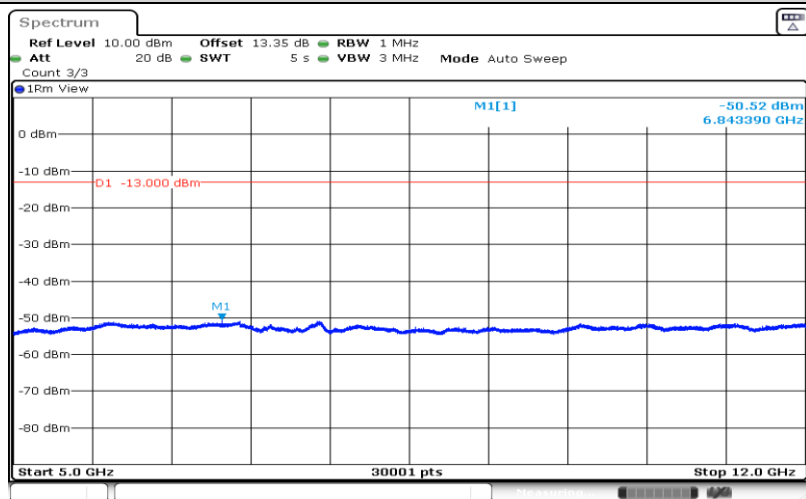

Band66-15MHz-16QAM-132047-1RB#0-Range3:5000~12000MHz

Date: 29.AUG.2019 15:17:30

Band66-15MHz-16QAM-132047-1RB#0-Range4:12000~26500MHz