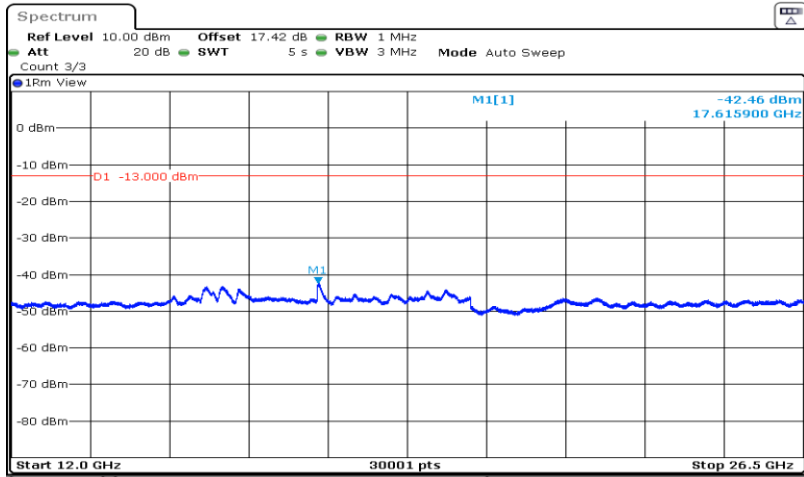

Date: 28.AUG.2019 16:19:17

Band66-15MHz-QPSK-132322-1RB#0-Range2:1000~5000MHz

Date: 28.AUG.2019 16:19:41

Band66-15MHz-QPSK-132322-1RB#0-Range3:5000~12000MHz

Date: 28.AUG.2019 16:20:03

Band66-15MHz-QPSK-132322-1RB#0-Range4:12000~26500MHz