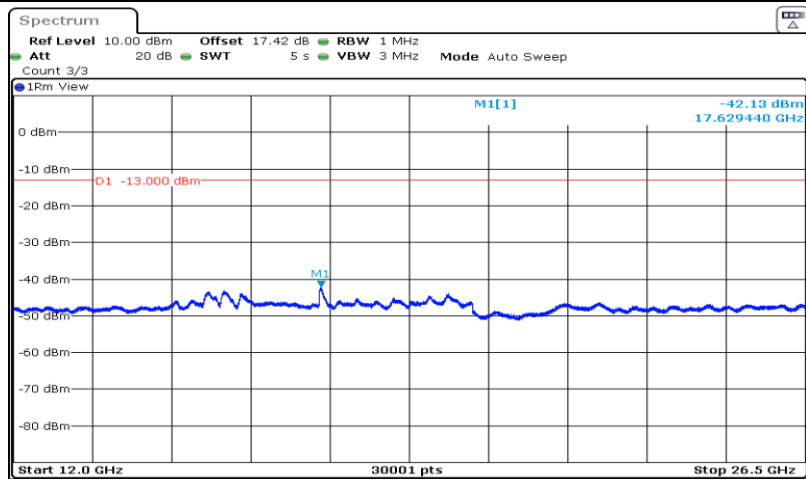

Band66-10MHz-16QAM-132622-1RB#0-Range4:12000~26500MHz

Date: 29.AUG.2019 14:26:17

Band66-15MHz-QPSK-132047-1RB#0-Range1:30~1000MHz