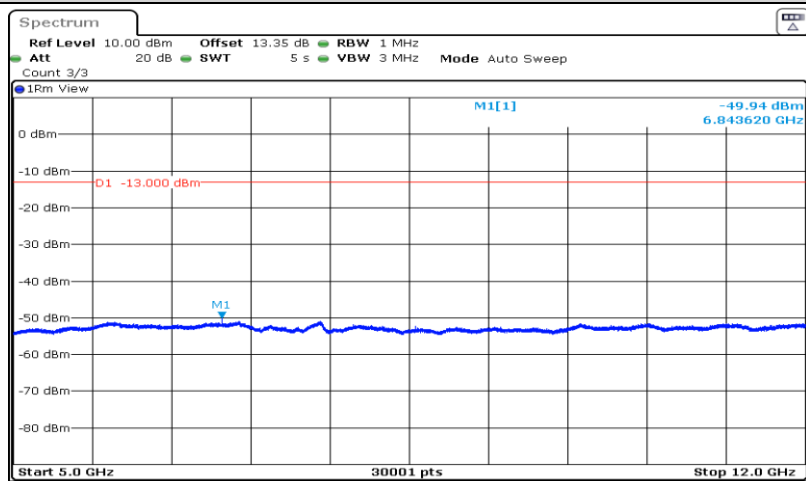

Band66-15MHz-QPSK-132047-1RB#0-Range3:5000~12000MHz

Date: 28.AUG.2019 16:18:44

Band66-15MHz-QPSK-132047-1RB#0-Range4:12000~26500MHz