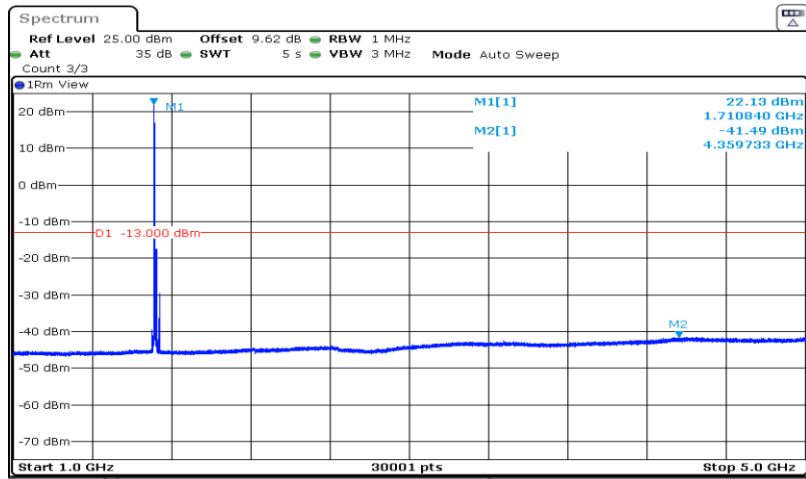

Date: 29.AUG.2019 14:25:54

Band66-10MHz-16QAM-132622-1RB#0-Range4:12000~26500MHz

Date: 29.AUG.2019 14:26:17

Band66-15MHz-QPSK-132047-1RB#0-Range1:30~1000MHz

Date: 28.AUG.2019 16:17:58

Band66-15MHz-QPSK-132047-1RB#0-Range2:1000~5000MHz