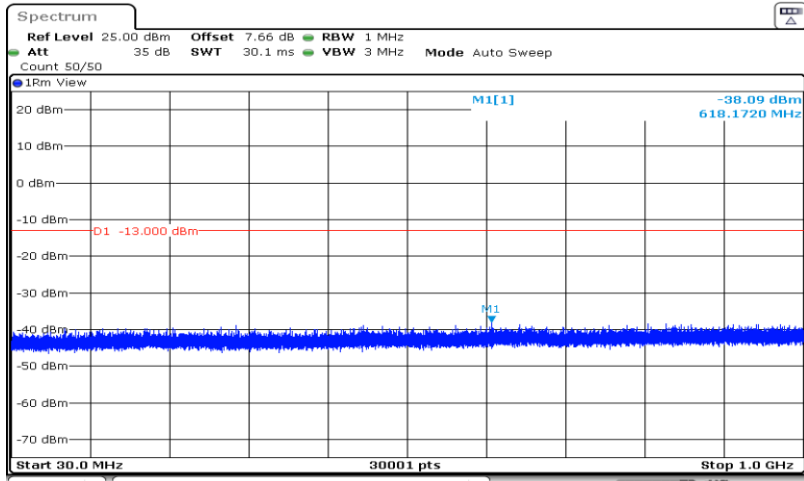

Date: 29.AUG.2019 14:22:22

Band66-10MHz-16QAM-132022-1RB#0-Range3:5000~12000MHz

Date: 29.AUG.2019 14:22:45

Band66-10MHz-16QAM-132022-1RB#0-Range4:12000~26500MHz

Date: 29.AUG.2019 14:23:08

Band66-10MHz-16QAM-132322-1RB#0-Range1:30~1000MHz