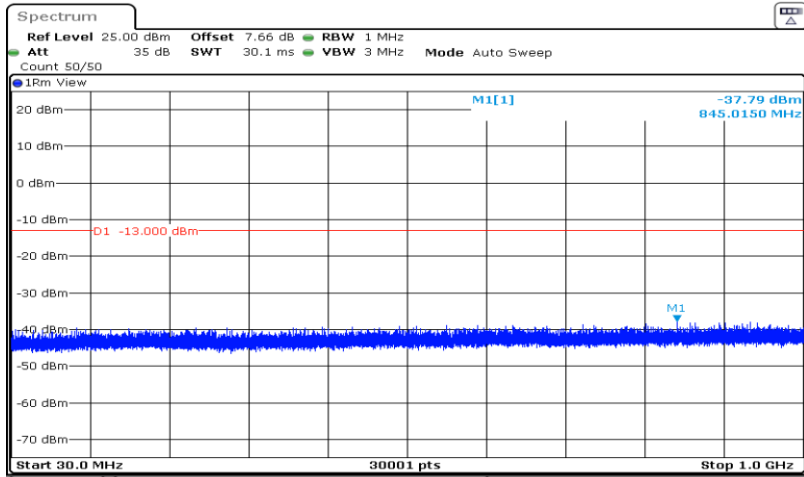

Band66-3MHz-16QAM-132322-1RB#0-Range1:30~1000MHz

Date: 29.AUG.2019 11:18:51