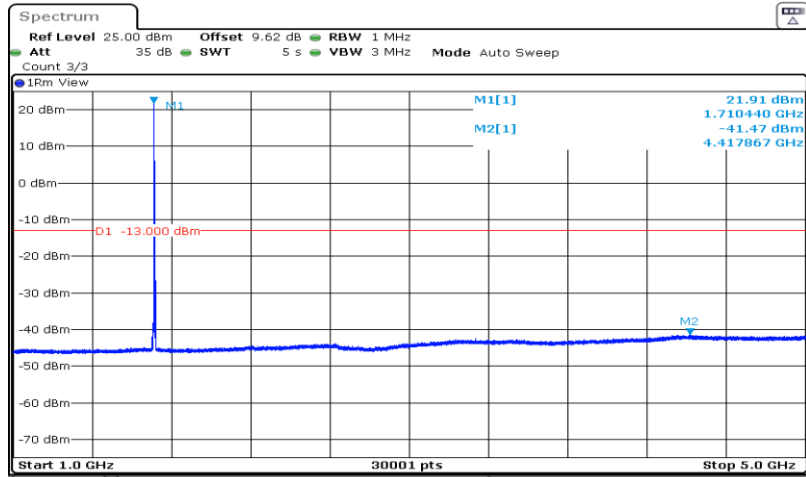

Band66-5MHz-QPSK-131997-1RB#0-Range2:1000~5000MHz

Date: 28.AUG.2019 15:52:22