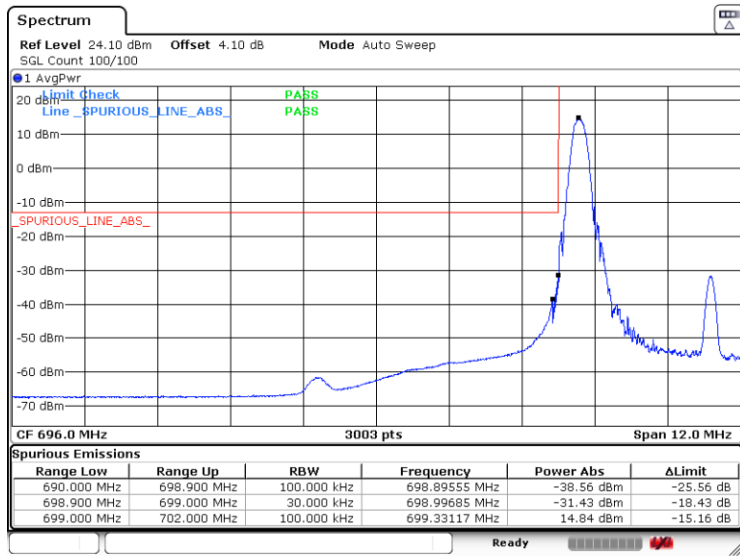

Band12-5MHz-16QAM-23035-1RB#0

Date: 5.SEP.2019 18:58:30