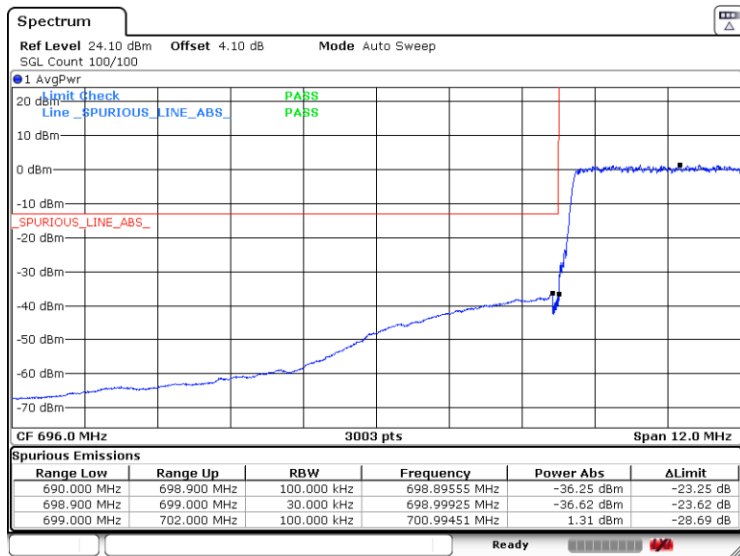

Date: 6.SEP.2019 13:58:28

Band12-5MHz-QPSK-23155-25RB#0

Date: 5.SEP.2019 19:02:51

Band12-5MHz-16QAM-23035-1RB#0

Date: 5.SEP.2019 18:58:30

Band12-5MHz-16QAM-23035-25RB#0

Date: 5.SEP.2019 18:59:20

Band12-5MHz-16QAM-23155-1RB#0