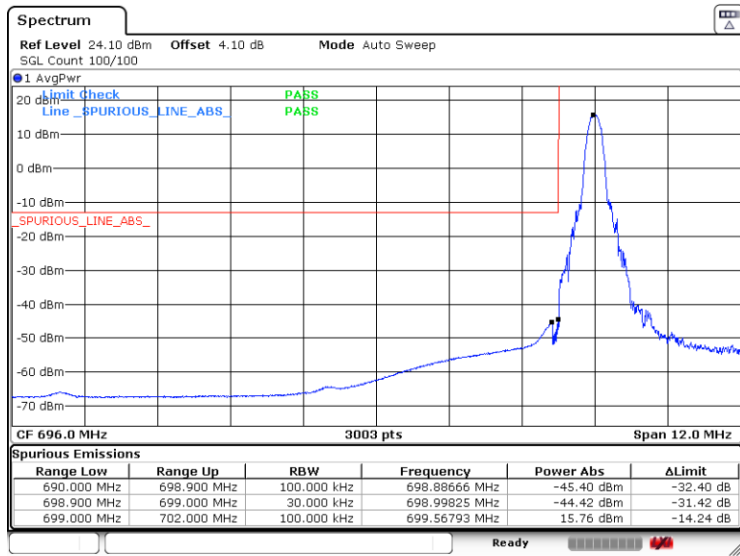

Band12-10MHz-QPSK-23060-1RB#0

Date: 5.SEP.2019 19:07:03