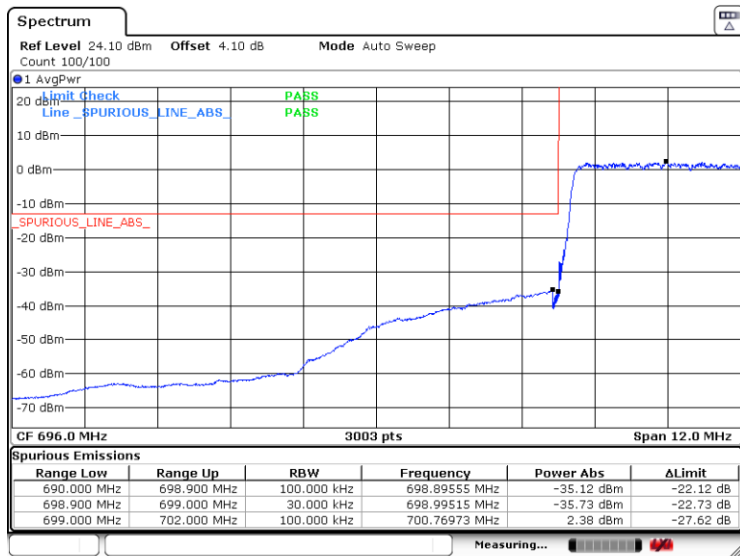

Date: 6.SEP.2019 13:56:31

Band12-3MHz-16QAM-23165-15RB#0

Date: 5.SEP.2019 18:53:05

Band12-5MHz-QPSK-23035-1RB#0

Date: 5.SEP.2019 19:00:54

Band12-5MHz-QPSK-23035-25RB#0

Date: 5.SEP.2019 19:00:08

Band12-5MHz-QPSK-23155-1RB#0