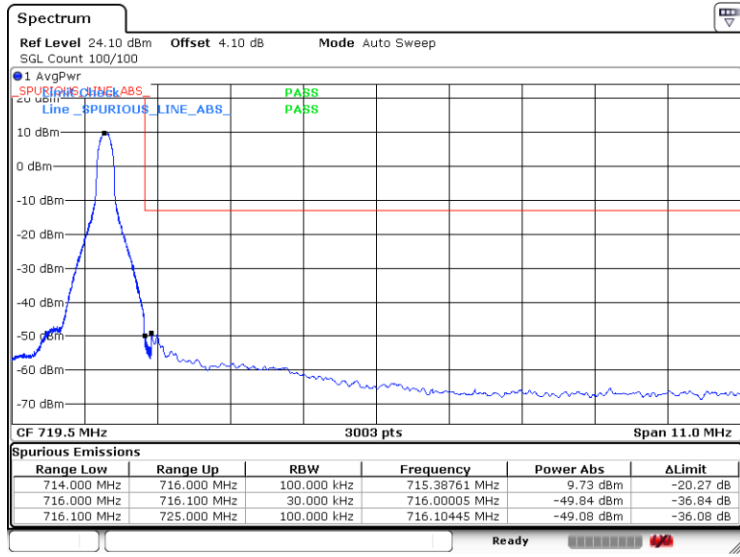

Date: 6.SEP.2019 13:58:51

Band12-5MHz-16QAM-23155-25RB#0

Date: 5.SEP.2019 19:03:24

Band12-10MHz-QPSK-23060-1RB#0

Date: 5.SEP.2019 19:07:03

Band12-10MHz-QPSK-23060-50RB#0

Date: 5.SEP.2019 19:11:55

Band12-10MHz-QPSK-23130-1RB#0