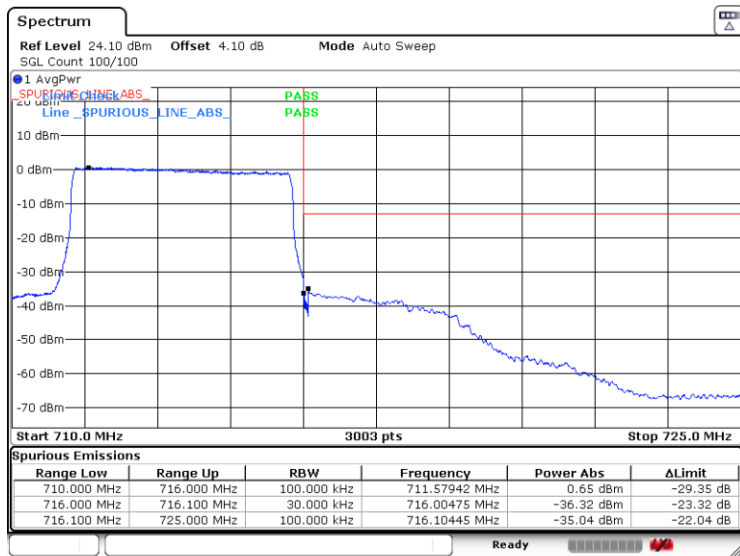

Band12-5MHz-16QAM-23155-25RB#0

Date: 5.SEP.2019 19:03:24