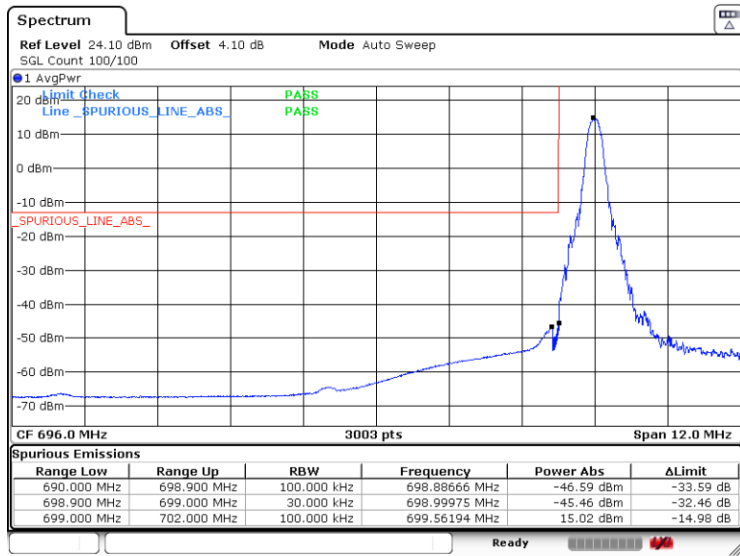

Band12-10MHz-16QAM-23060-1RB#0

Date: 5.SEP.2019 19:08:18