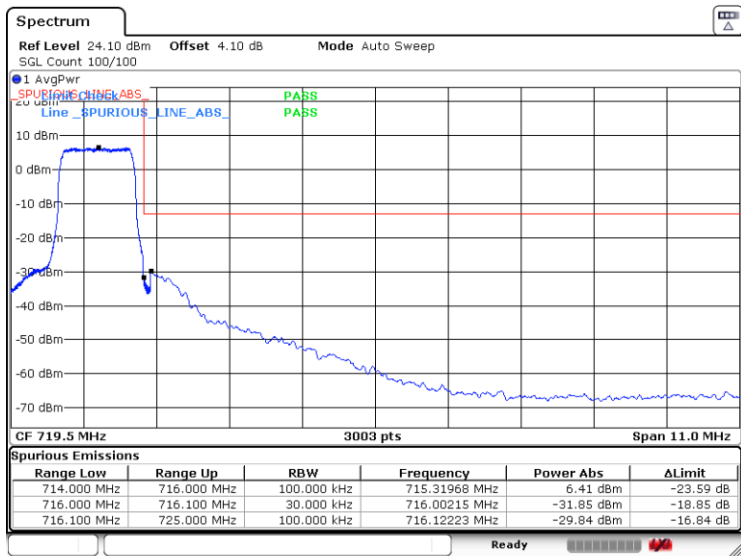

Band12-1.4MHz-16QAM-23173-6RB#0

Date: 5.SEP.2019 16:47:55