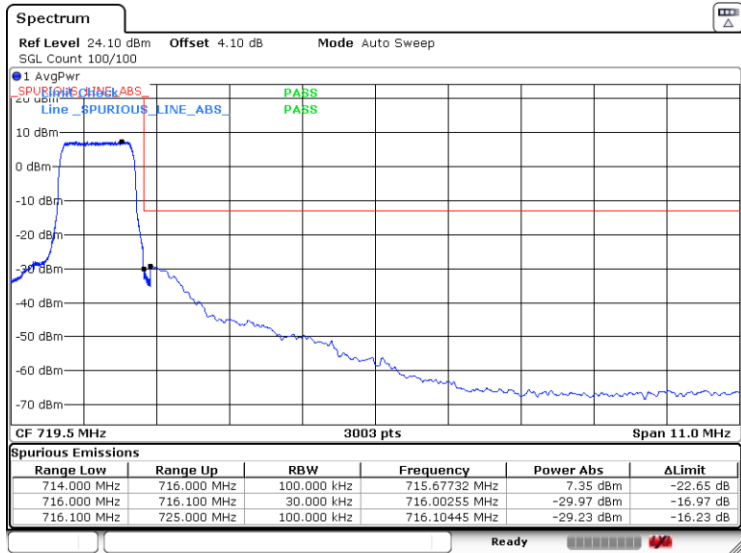

Test Result

Band12-1.4MHz-QPSK-23173-1RB#0

Date: 6.SEP.2019 13:54:24

Band12-1.4MHz-QPSK-23173-6RB#0

Date: 5.SEP.2019 18:46:52

Band12-1.4MHz-16QAM-23017-1RB#0

Band12-1.4MHz-16QAM-23017-6RB#0

Band12-1.4MHz-16QAM-23173-1RB#0