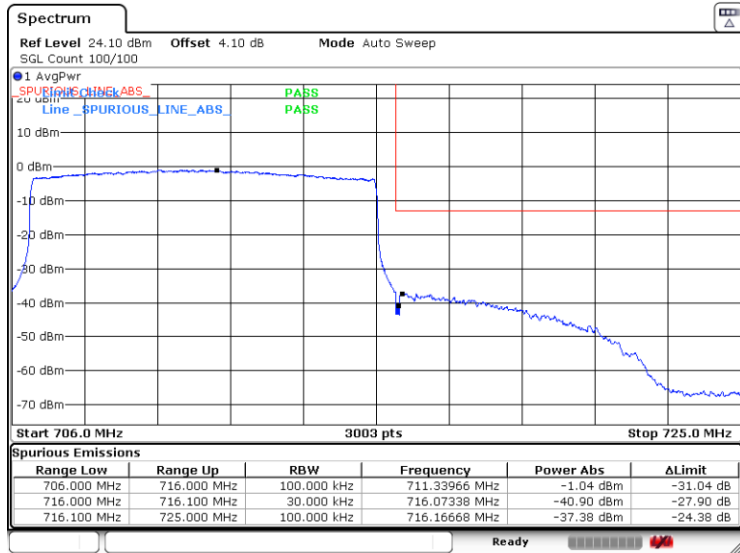

Band12-10MHz-QPSK-23130-50RB#0

Date: 5.SEP.2019 19:18:36