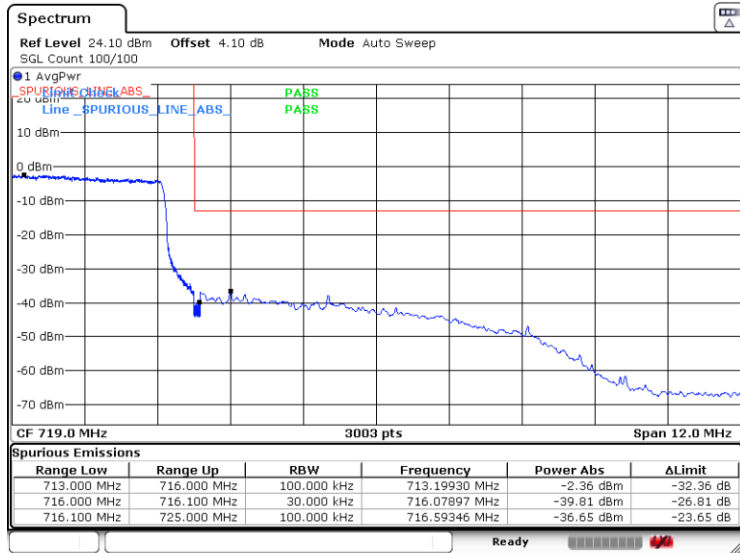

Band12-10MHz-16QAM-23130-50RB#0

Date: 5.SEP.2019 19:15:49