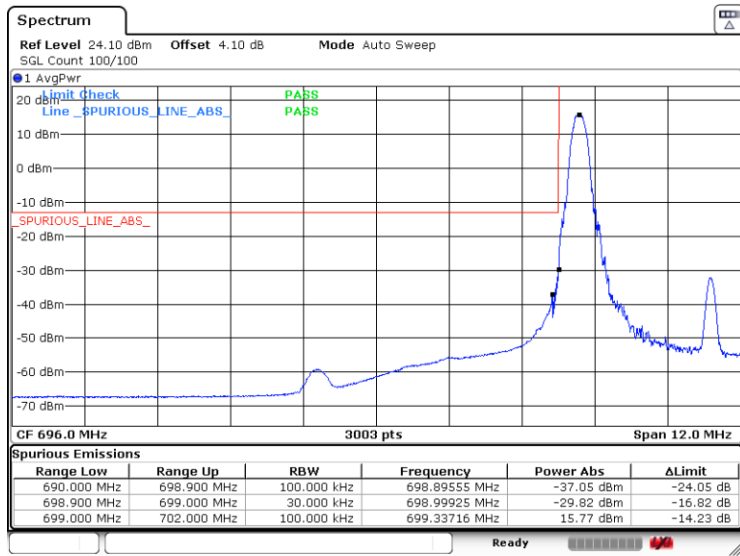

Band12-5MHz-QPSK-23035-1RB#0

Date: 5.SEP.2019 19:00:54