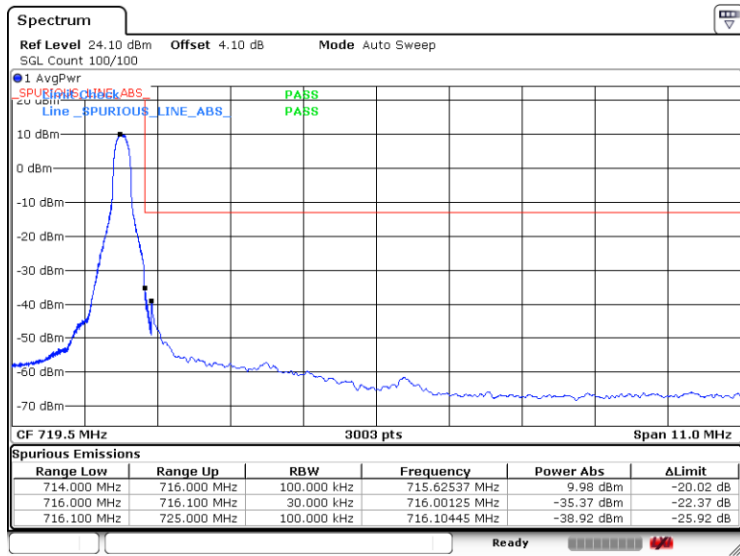

Date: 6.SEP.2019 13:58:28

Band12-5MHz-QPSK-23155-25RB#0

Date: 5.SEP.2019 19:02:51

Band12-5MHz-16QAM-23035-1RB#0

Date: 5.SEP.2019 18:58:30

Band12-5MHz-16QAM-23035-25RB#0

Date: 5.SEP.2019 18:59:20

Band12-5MHz-16QAM-23155-1RB#0