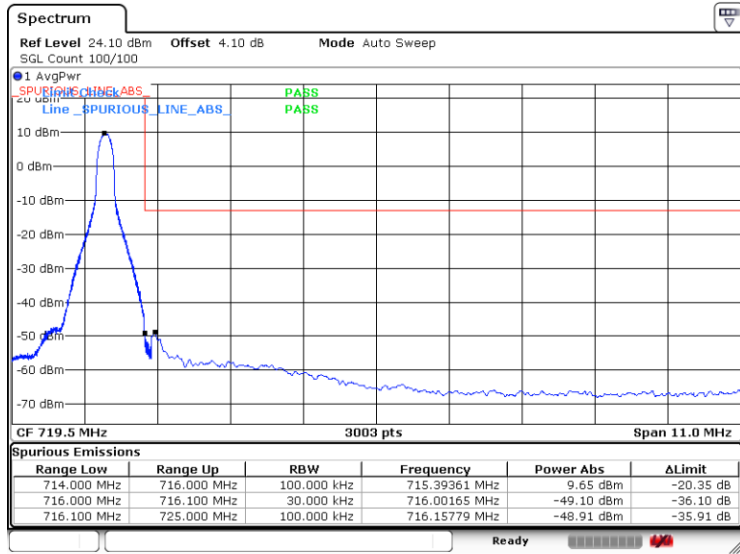

Date: 6.SEP.2019 14:00:08

Band12-10MHz-QPSK-23130-50RB#0

Date: 5.SEP.2019 19:18:36

Band12-10MHz-16QAM-23060-1RB#0

Date: 5.SEP.2019 19:08:18

Band12-10MHz-16QAM-23060-50RB#0

Date: 5.SEP.2019 19:13:36

Band12-10MHz-16QAM-23130-1RB#0