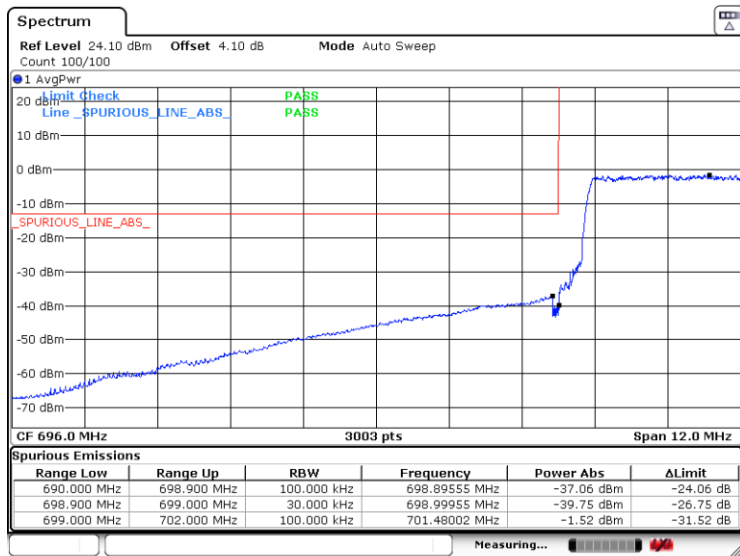

Date: 6.SEP.2019 14:00:08

Band12-10MHz-QPSK-23130-50RB#0

Date: 5.SEP.2019 19:18:36

Band12-10MHz-16QAM-23060-1RB#0

Date: 5.SEP.2019 19:08:18

Band12-10MHz-16QAM-23060-50RB#0

Date: 5.SEP.2019 19:13:36

Band12-10MHz-16QAM-23130-1RB#0