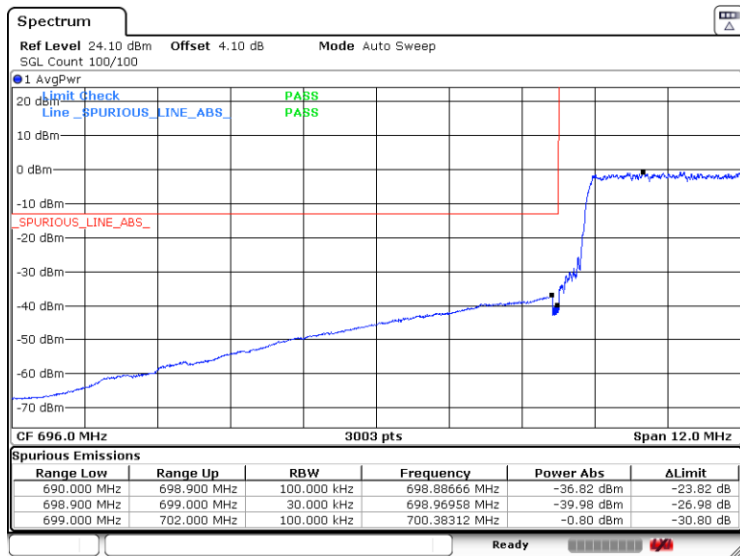

Date: 6.SEP.2019 13:58:51

Band12-5MHz-16QAM-23155-25RB#0

Date: 5.SEP.2019 19:03:24

Band12-10MHz-QPSK-23060-1RB#0

Date: 5.SEP.2019 19:07:03

Band12-10MHz-QPSK-23060-50RB#0

Date: 5.SEP.2019 19:11:55

Band12-10MHz-QPSK-23130-1RB#0