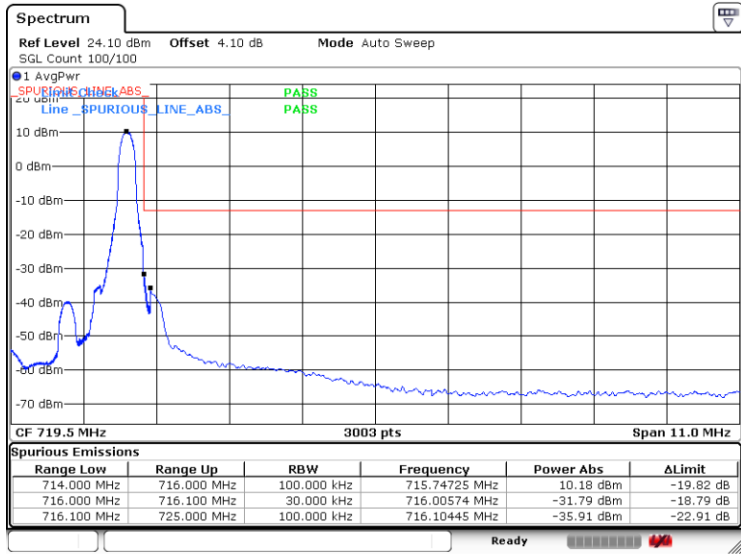

Band12-1.4MHz-QPSK-23173-1RB#0

Date: 6.SEP.2019 13:54:24