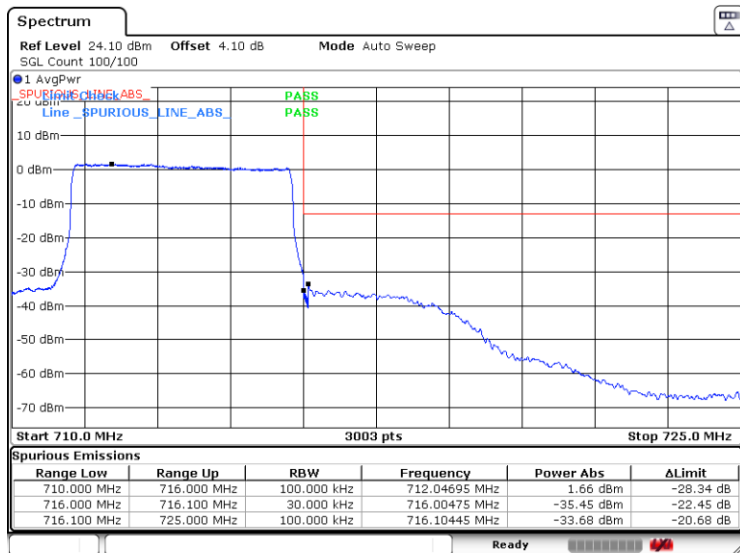

Band12-5MHz-QPSK-23155-25RB#0

Date: 5.SEP.2019 19:02:51