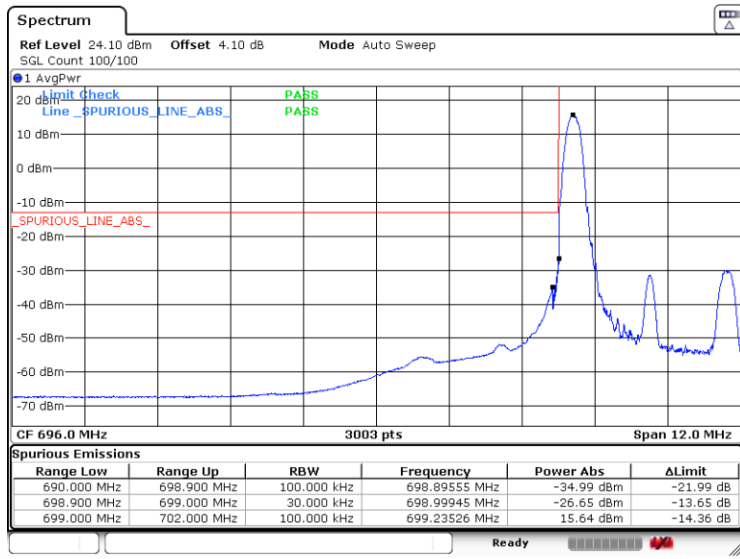

Band12-3MHz-QPSK-23025-1RB#0

Date: 5.SEP.2019 18:51:44