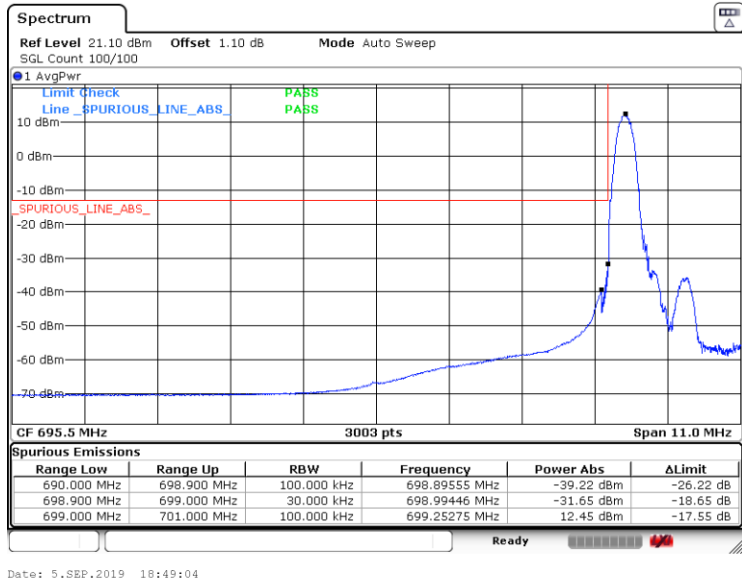

Test Result

Band12-1.4MHz-QPSK-23173-1RB#0

Date: 6.SEP.2019 13:54:24

Band12-1.4MHz-QPSK-23173-6RB#0

Date: 5.SEP.2019 18:46:52

Band12-1.4MHz-16QAM-23017-1RB#0

Band12-1.4MHz-16QAM-23017-6RB#0

Band12-1.4MHz-16QAM-23173-1RB#0