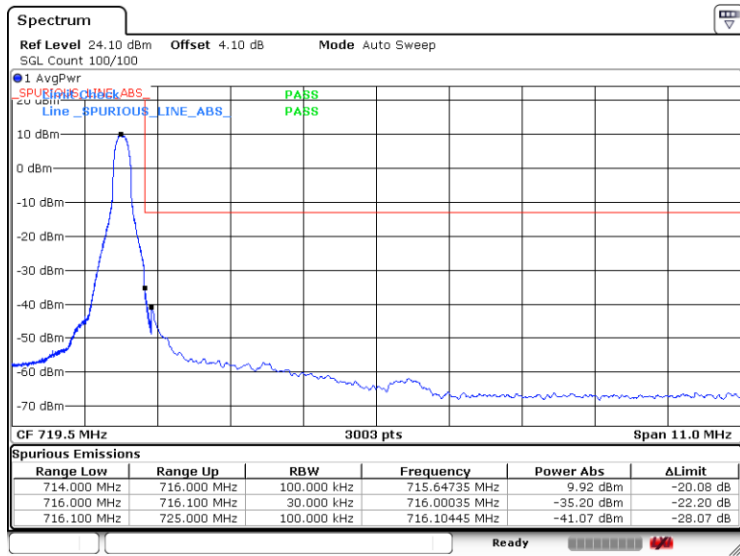

Date: 6.SEP.2019 13:56:31

Band12-3MHz-16QAM-23165-15RB#0

Date: 5.SEP.2019 18:53:05

Band12-5MHz-QPSK-23035-1RB#0

Date: 5.SEP.2019 19:00:54

Band12-5MHz-QPSK-23035-25RB#0

Date: 5.SEP.2019 19:00:08

Band12-5MHz-QPSK-23155-1RB#0