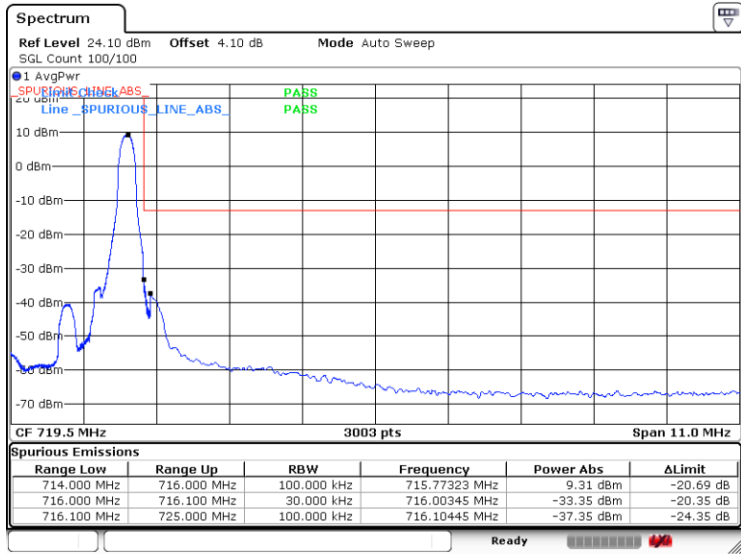

Test Result

Band12-1.4MHz-QPSK-23173-1RB#0

Date: 6.SEP.2019 13:54:24

Band12-1.4MHz-QPSK-23173-6RB#0

Date: 5.SEP.2019 18:46:52

Band12-1.4MHz-16QAM-23017-1RB#0

Band12-1.4MHz-16QAM-23017-6RB#0

Band12-1.4MHz-16QAM-23173-1RB#0