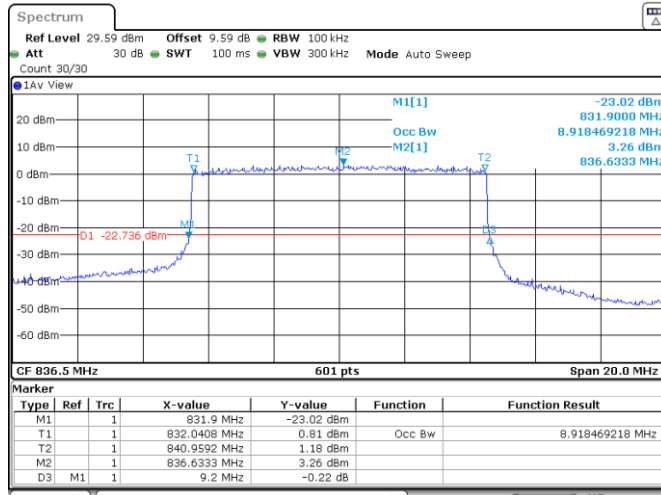

Band5-10MHz-QPSK-20525-50RB#0-8.918

Date: 28.AUG.2019 13:21:00