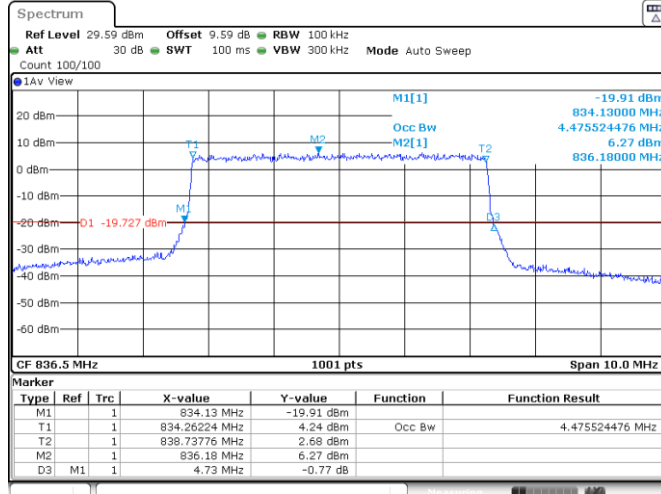

Band5-5MHz-16QAM-20425-25RB#0-4.476

Date: 28.AUG.2019 20:19:40

Band5-5MHz-16QAM-20525-25RB#0-4.476

Date: 28.AUG.2019 20:19:58

Band5-5MHz-16QAM-20625-25RB#0-4.476

Date: 28.AUG.2019 20:20:17

Band5-10MHz-QPSK-20450-50RB#0-8.918