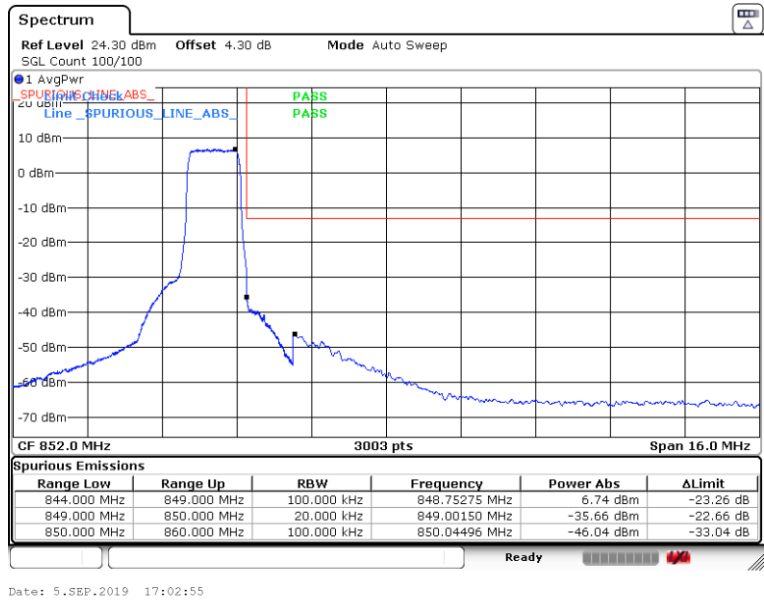

Band5-1.4MHz-16QAM-20407-1RB#0

Band5-1.4MHz-16QAM-20407-6RB#0

Band5-1.4MHz-16QAM-20643-1RB#0

Date: 6.SEP.2019 11:57:43

Band5-1.4MHz-16QAM-20643-6RB#0

Date: 5.SEP.2019 17:02:55

Band5-3MHz-QPSK-20415-1RB#0

Band5-3MHz-QPSK-20415-15RB#0