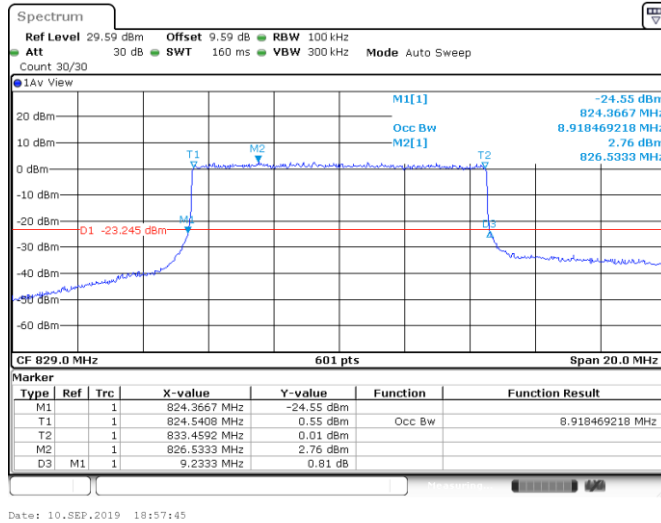

Date: 28.AUG.2019 13:20:49

Band5-10MHz-QPSK-20525-50RB#0-8.918

Date: 28.AUG.2019 13:21:00

Band5-10MHz-QPSK-20600-50RB#0-8.918

Date: 28.AUG.2019 13:21:11

Band5-10MHz-16QAM-20450-50RB#0-8.918

Band5-10MHz-16QAM-20525-50RB#0-8.885