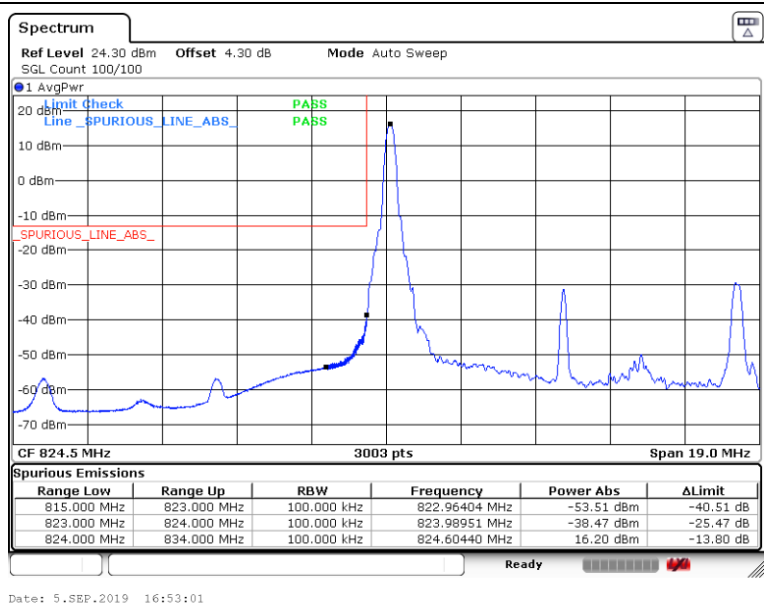

Band5-5MHz-16QAM-20425-1RB#0

Band5-5MHz-16QAM-20425-25RB#0

Band5-5MHz-16QAM-20625-1RB#0

Date: 6.SEP.2019 13:50:18

Band5-5MHz-16QAM-20625-25RB#0

Date: 5.SEP.2019 17:11:14

Band5-10MHz-QPSK-20450-1RB#0

Band5-10MHz-QPSK-20450-50RB#0