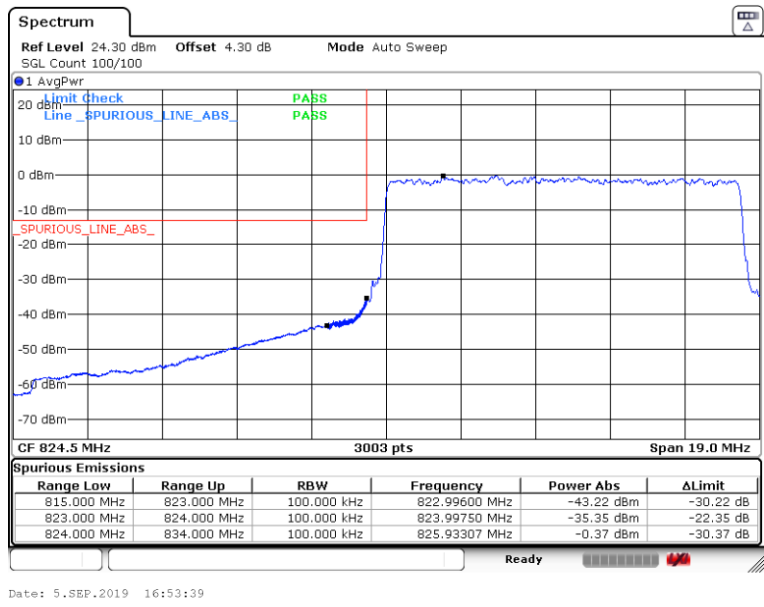

Band5-5MHz-16QAM-20425-1RB#0

Band5-5MHz-16QAM-20425-25RB#0

Band5-5MHz-16QAM-20625-1RB#0

Date: 6.SEP.2019 13:50:18

Band5-5MHz-16QAM-20625-25RB#0

Date: 5.SEP.2019 17:11:14

Band5-10MHz-QPSK-20450-1RB#0

Band5-10MHz-QPSK-20450-50RB#0