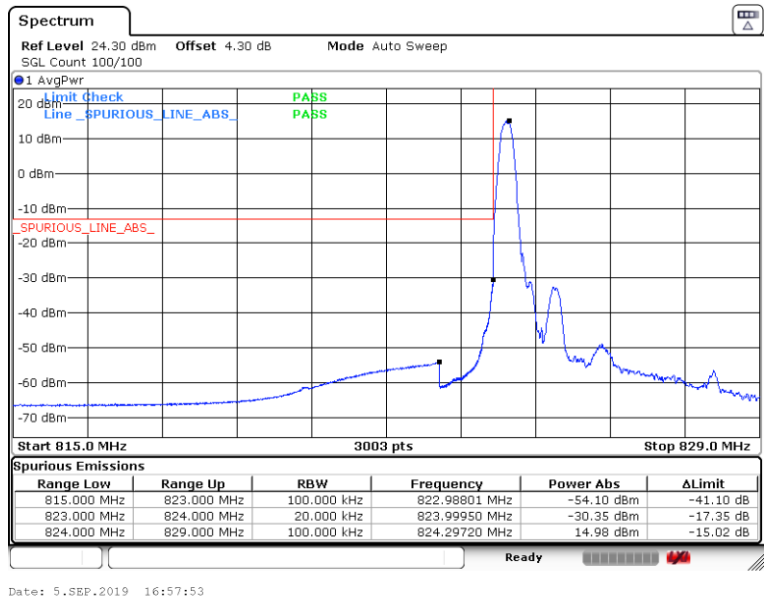

Band5-1.4MHz-16QAM-20407-6RB#0

Band5-1.4MHz-16QAM-20643-1RB#0