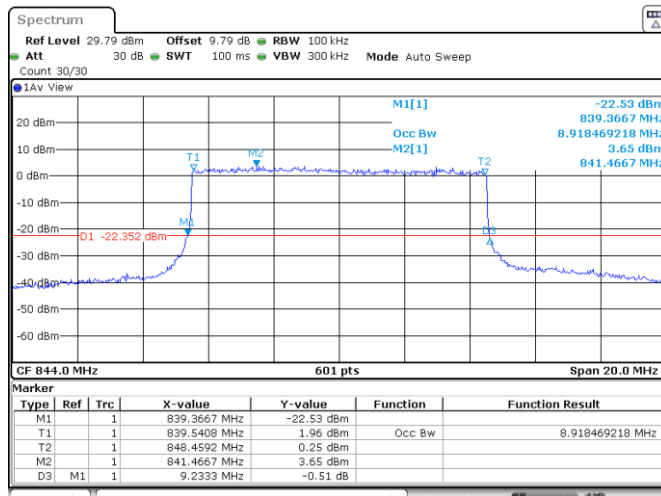

Band5-10MHz-QPSK-20600-50RB#0-8.918

Date: 28.AUG.2019 13:21:11