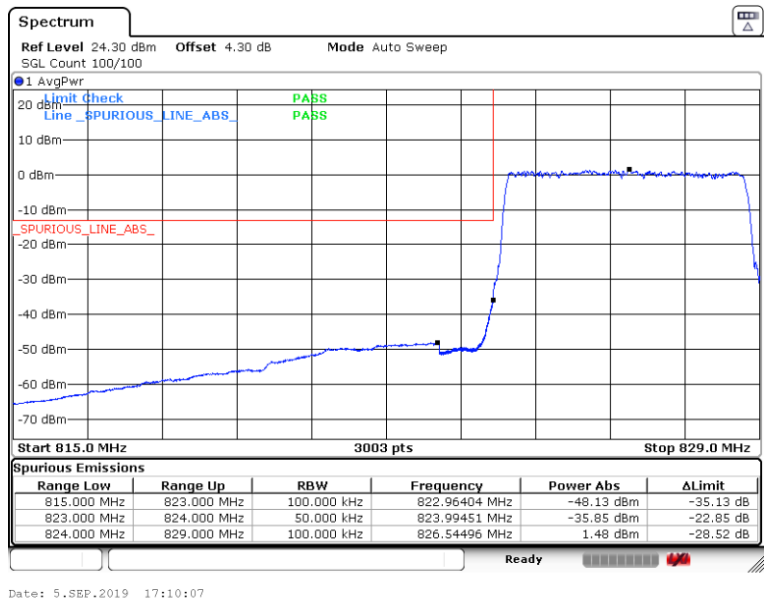

Band5-5MHz-16QAM-20425-25RB#0

Band5-5MHz-16QAM-20625-1RB#0