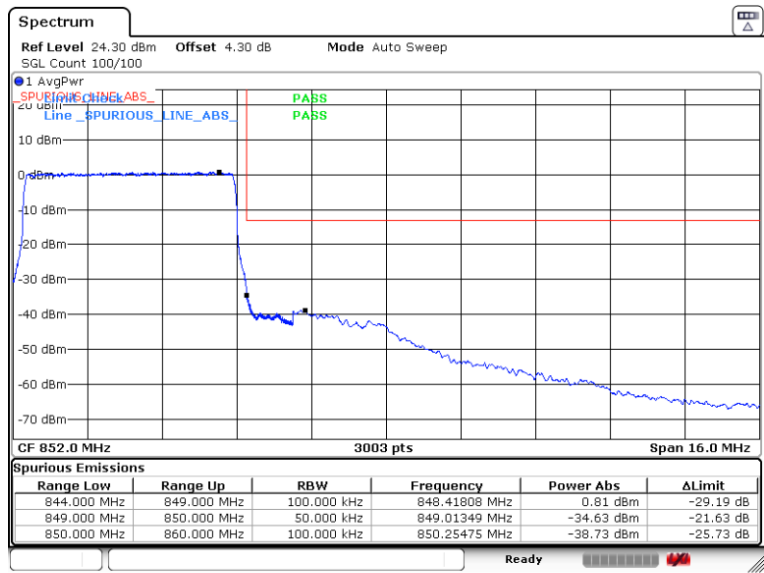

Band5-5MHz-16QAM-20425-1RB#0

Band5-5MHz-16QAM-20425-25RB#0

Band5-5MHz-16QAM-20625-1RB#0

Date: 6.SEP.2019 13:50:18

Band5-5MHz-16QAM-20625-25RB#0

Date: 5.SEP.2019 17:11:14

Band5-10MHz-QPSK-20450-1RB#0

Band5-10MHz-QPSK-20450-50RB#0