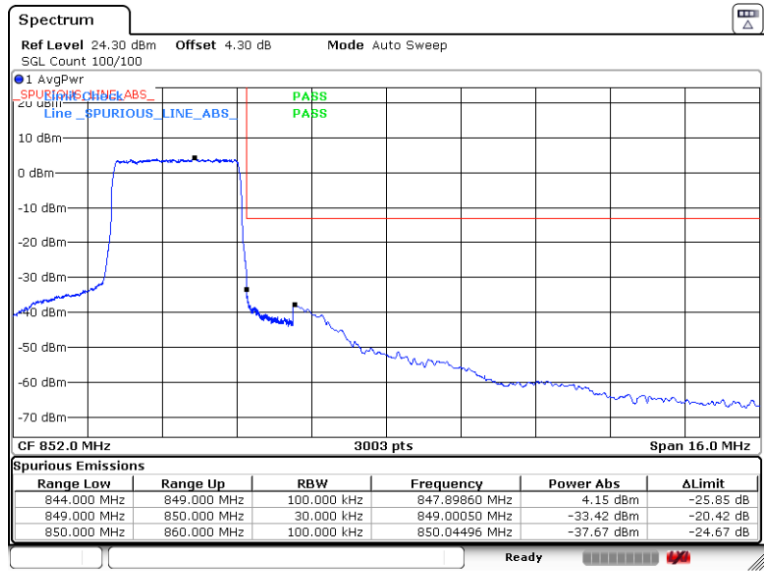

Band5-3MHz-QPSK-20635-15RB#0

Date: 5.SEP.2019 16:46:26

Band5-3MHz-16QAM-20415-1RB#0