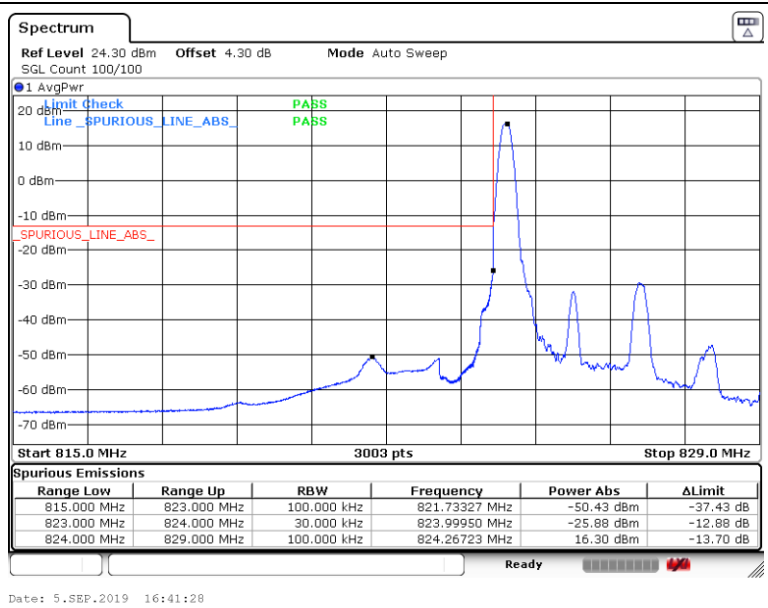

Band5-1.4MHz-16QAM-20407-1RB#0

Band5-1.4MHz-16QAM-20407-6RB#0

Band5-1.4MHz-16QAM-20643-1RB#0

Date: 6.SEP.2019 11:57:43

Band5-1.4MHz-16QAM-20643-6RB#0

Date: 5.SEP.2019 17:02:55

Band5-3MHz-QPSK-20415-1RB#0

Band5-3MHz-QPSK-20415-15RB#0