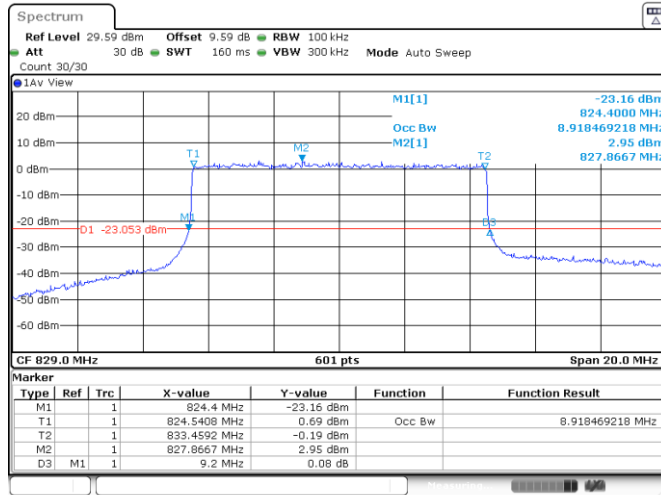

Band5-5MHz-16QAM-20425-25RB#0-4.476

Date: 28.AUG.2019 20:19:40

Band5-5MHz-16QAM-20525-25RB#0-4.476

Date: 28.AUG.2019 20:19:58

Band5-5MHz-16QAM-20625-25RB#0-4.476

Date: 28.AUG.2019 20:20:17

Band5-10MHz-QPSK-20450-50RB#0-8.918