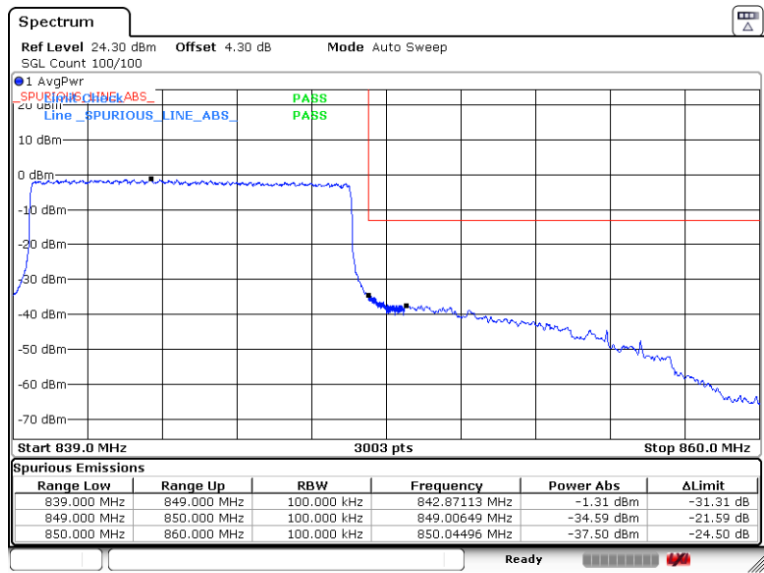

Band5-10MHz-16QAM-20600-50RB#0

Date: 5.SEP.2019 17:16:53