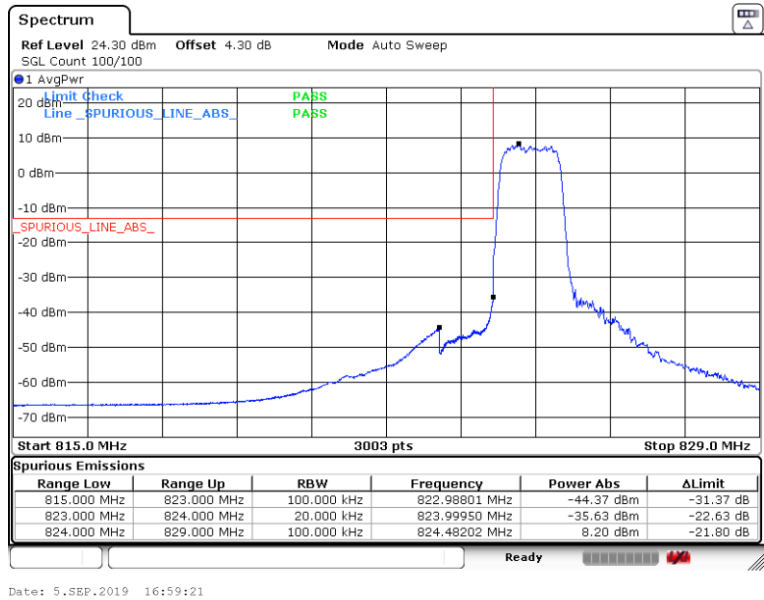

Band5-1.4MHz-16QAM-20407-6RB#0

Band5-1.4MHz-16QAM-20643-1RB#0