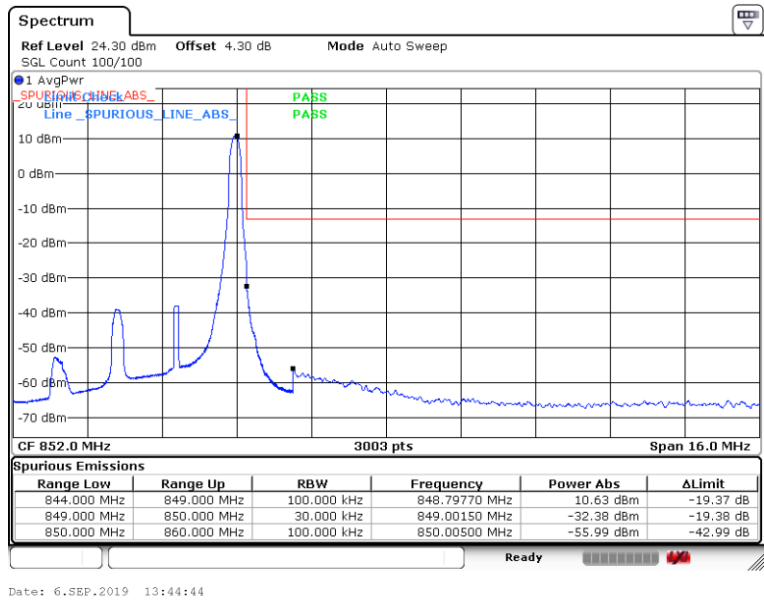

Date: 6.SEP.2019 13:44:44