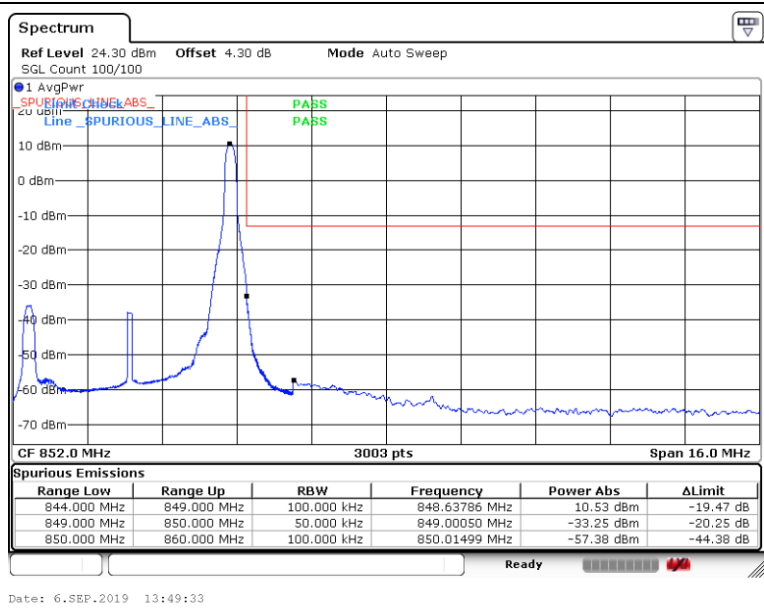

Band5-5MHz-QPSK-20425-1RB#0

Date: 5.SEP.2019 16:47:59

Band5-5MHz-QPSK-20425-25RB#0

Date: 5.SEP.2019 16:48:50

Band5-5MHz-QPSK-20625-1RB#0

Date: 6.SEP.2019 13:49:33

Band5-5MHz-QPSK-20625-25RB#0

Date: 5.SEP.2019 16:51:10