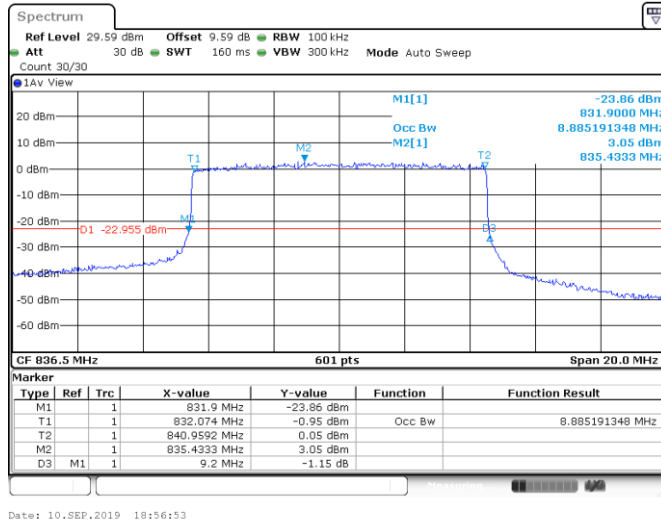

Date: 28.AUG.2019 13:20:49

Band5-10MHz-QPSK-20525-50RB#0-8.918

Date: 28.AUG.2019 13:21:00

Band5-10MHz-QPSK-20600-50RB#0-8.918

Date: 28.AUG.2019 13:21:11

Band5-10MHz-16QAM-20450-50RB#0-8.918

Band5-10MHz-16QAM-20525-50RB#0-8.885