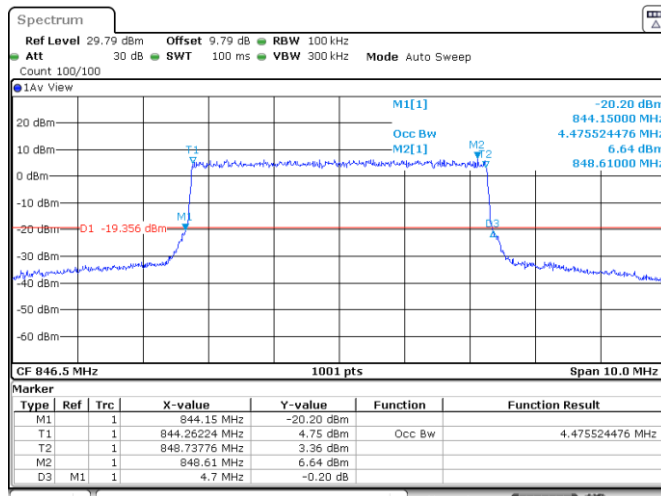

Band5-5MHz-16QAM-20425-25RB#0-4.476

Date: 28.AUG.2019 20:19:40

Band5-5MHz-16QAM-20525-25RB#0-4.476

Date: 28.AUG.2019 20:19:58

Band5-5MHz-16QAM-20625-25RB#0-4.476

Date: 28.AUG.2019 20:20:17

Band5-10MHz-QPSK-20450-50RB#0-8.918