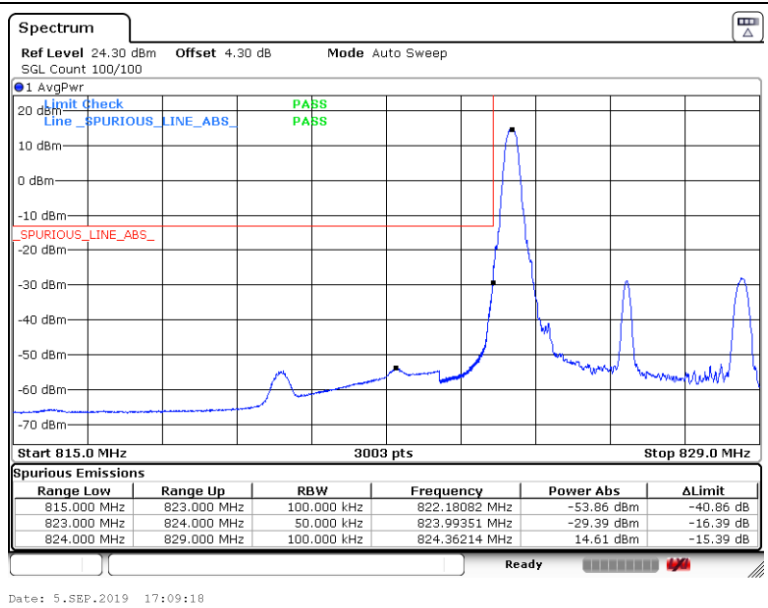

Band5-5MHz-16QAM-20425-25RB#0

Band5-5MHz-16QAM-20625-1RB#0