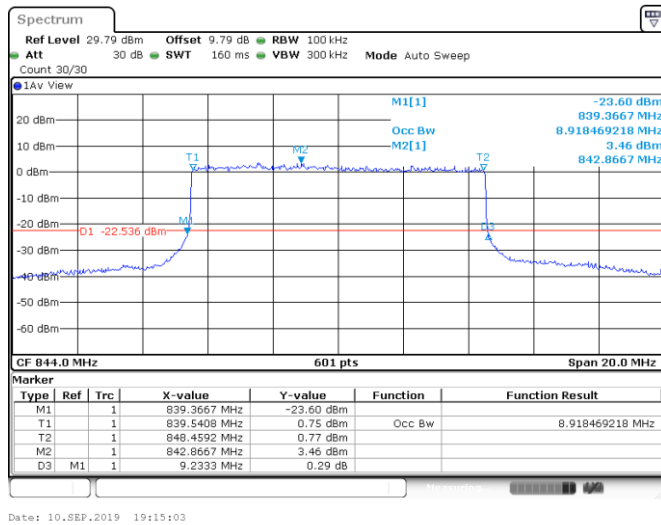

Band5-10MHz-16QAM-20600-50RB#0-8.918