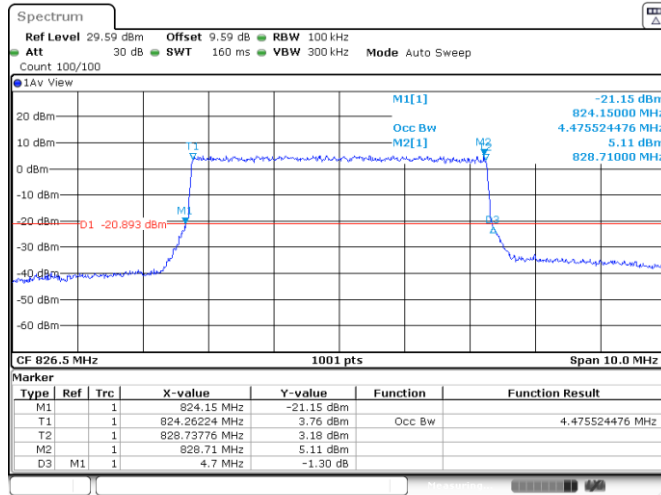

Band5-5MHz-16QAM-20425-25RB#0-4.476

Date: 28.AUG.2019 20:19:40

Band5-5MHz-16QAM-20525-25RB#0-4.476

Date: 28.AUG.2019 20:19:58

Band5-5MHz-16QAM-20625-25RB#0-4.476

Date: 28.AUG.2019 20:20:17

Band5-10MHz-QPSK-20450-50RB#0-8.918