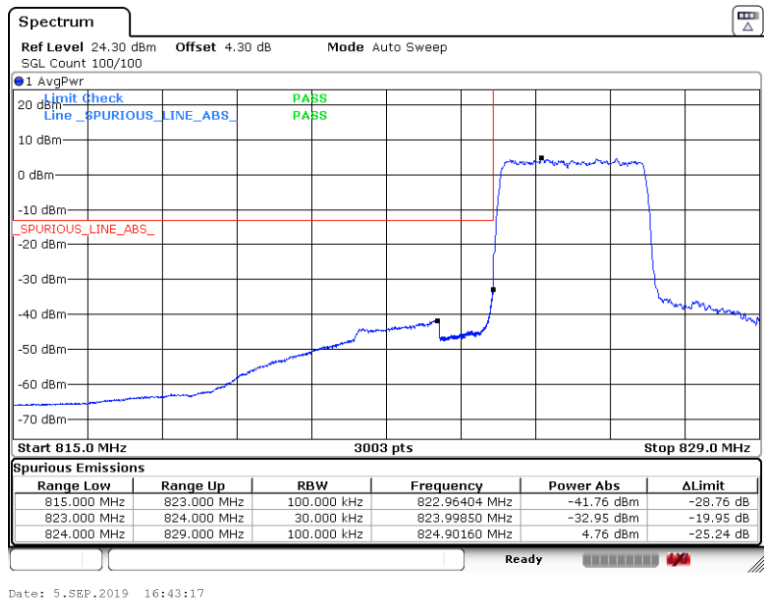

Band5-1.4MHz-16QAM-20407-1RB#0

Band5-1.4MHz-16QAM-20407-6RB#0

Band5-1.4MHz-16QAM-20643-1RB#0

Date: 6.SEP.2019 11:57:43

Band5-1.4MHz-16QAM-20643-6RB#0

Date: 5.SEP.2019 17:02:55

Band5-3MHz-QPSK-20415-1RB#0

Band5-3MHz-QPSK-20415-15RB#0