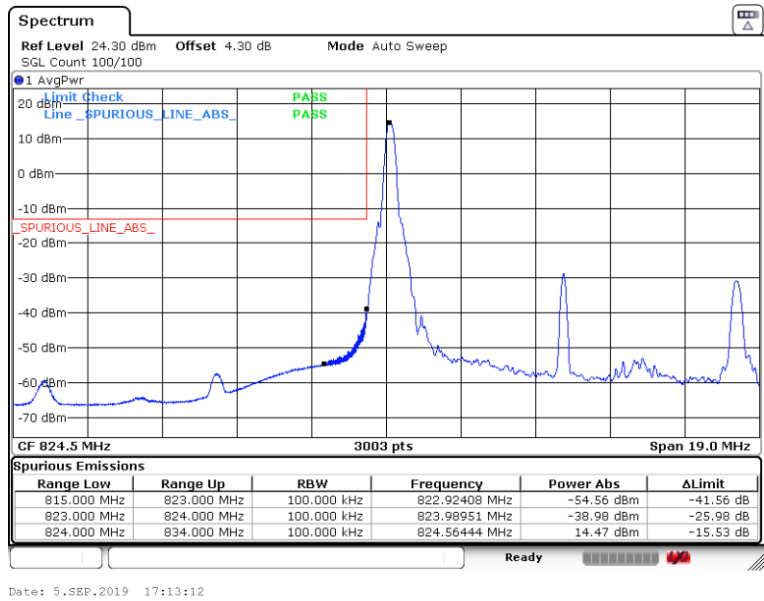

Band5-10MHz-QPSK-20600-1RB#0

Date: 6.SEP.2019 13:52:03

Band5-10MHz-QPSK-20600-50RB#0

Date: 5.SEP.2019 16:55:41

Band5-10MHz-16QAM-20450-1RB#0

Band5-10MHz-16QAM-20450-50RB#0

Band5-10MHz-16QAM-20600-1RB#0

Date: 6.SEP.2019 13:52:57