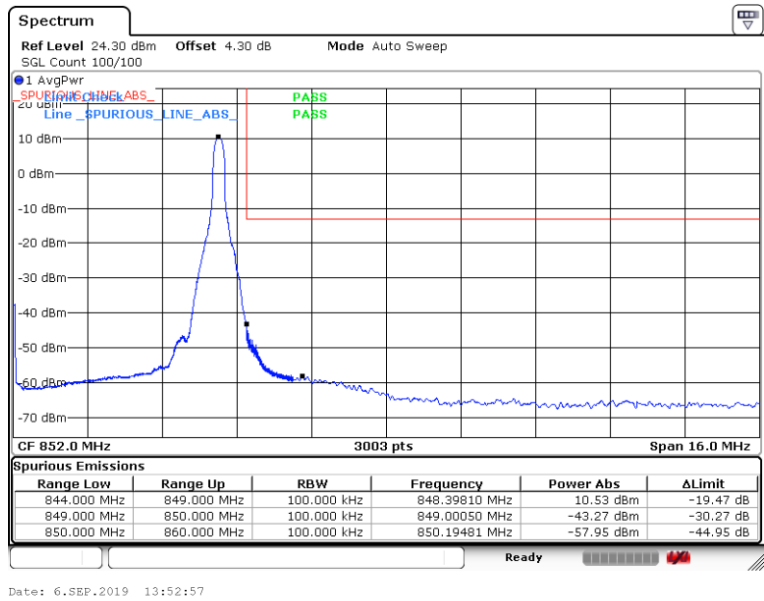

Band5-10MHz-QPSK-20600-1RB#0

Date: 6.SEP.2019 13:52:03

Band5-10MHz-QPSK-20600-50RB#0

Date: 5.SEP.2019 16:55:41

Band5-10MHz-16QAM-20450-1RB#0

Band5-10MHz-16QAM-20450-50RB#0

Band5-10MHz-16QAM-20600-1RB#0

Date: 6.SEP.2019 13:52:57