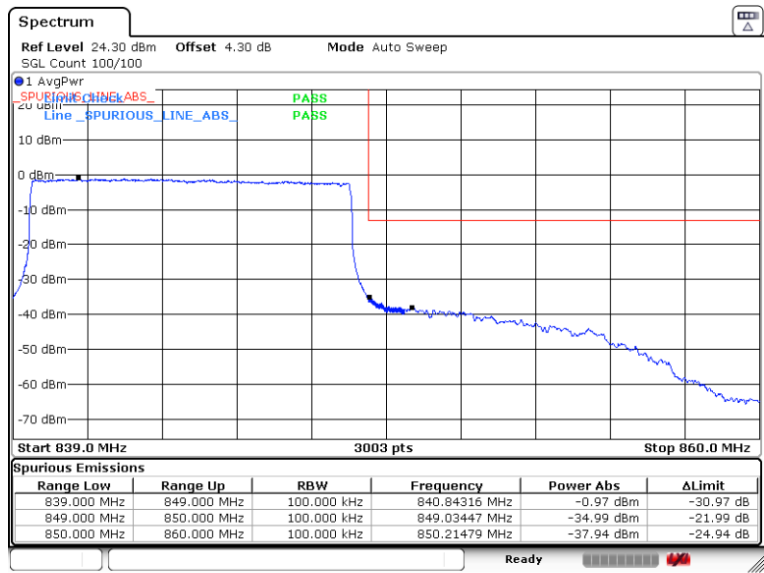

Band5-10MHz-QPSK-20600-50RB#0

Date: 5.SEP.2019 16:55:41

Band5-10MHz-16QAM-20450-1RB#0