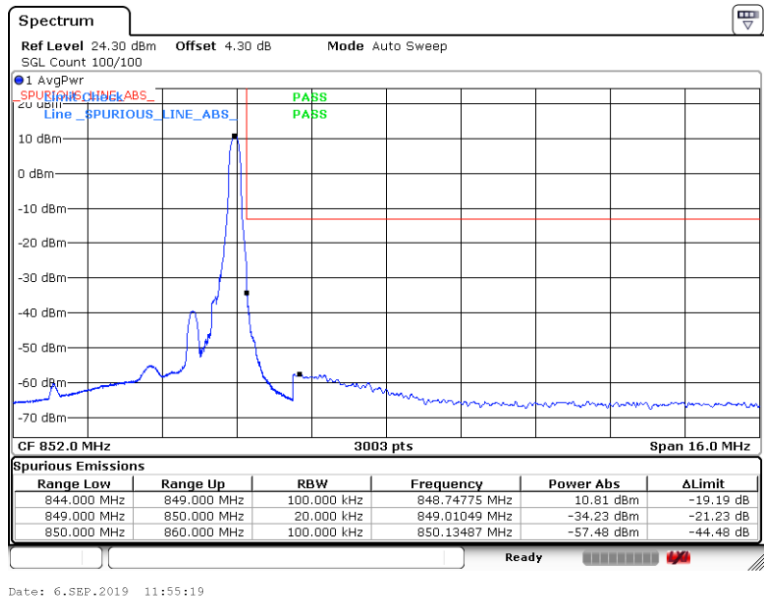

Date: 6.SEP.2019 11:55:19