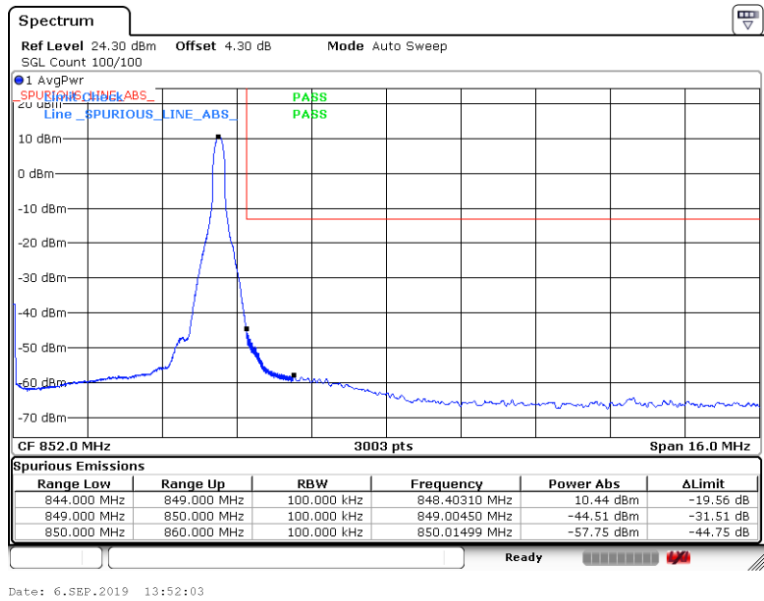

Date: 6.SEP.2019 13:52:03