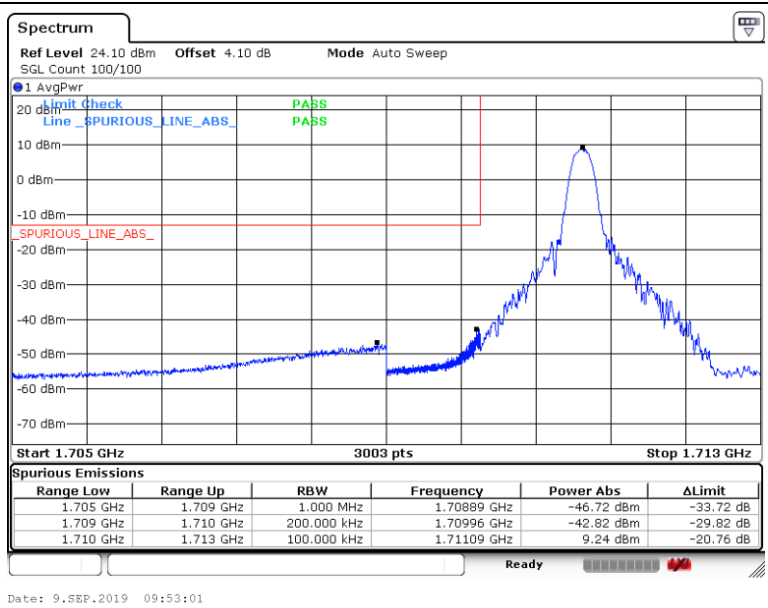

Band4-20MHz-16QAM-20050-100RB#0

Band4-20MHz-16QAM-20300-1RB#0