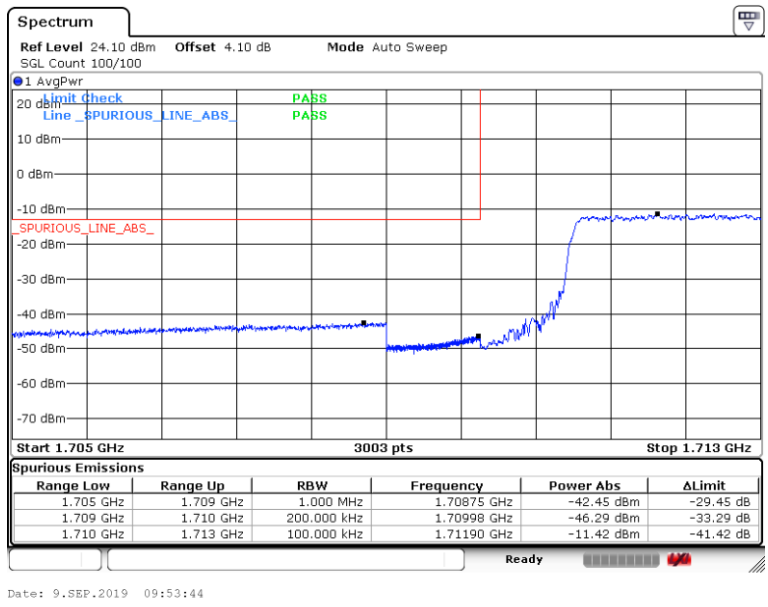

Band4-20MHz-16QAM-20050-100RB#0

Band4-20MHz-16QAM-20300-1RB#0