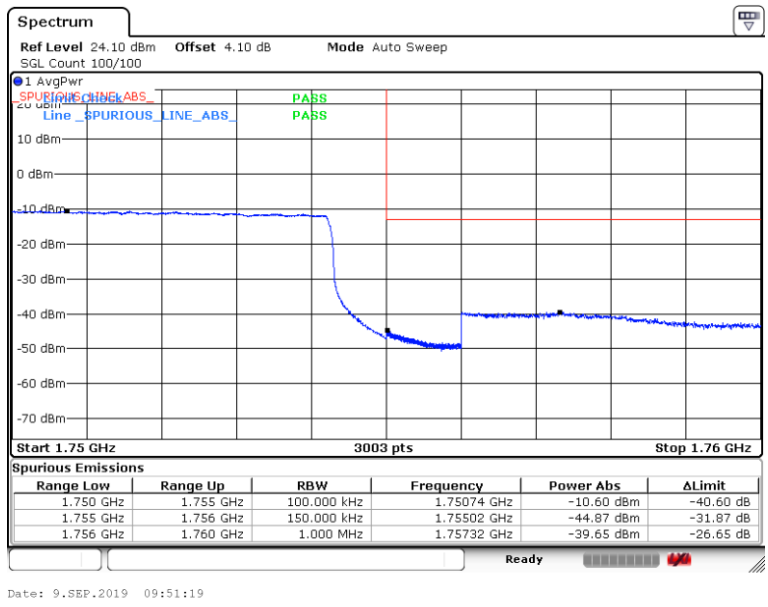

Date: 9.SEP.2019 09:47:18

Band4-15MHz-16QAM-20025-75RB#0

Date: 9.SEP.2019 09:47:40

Band4-15MHz-16QAM-20325-1RB#0

Band4-15MHz-16QAM-20325-75RB#0

Band4-20MHz-QPSK-20050-1RB#0

Band4-20MHz-QPSK-20050-100RB#0

Band4-20MHz-QPSK-20300-1RB#0