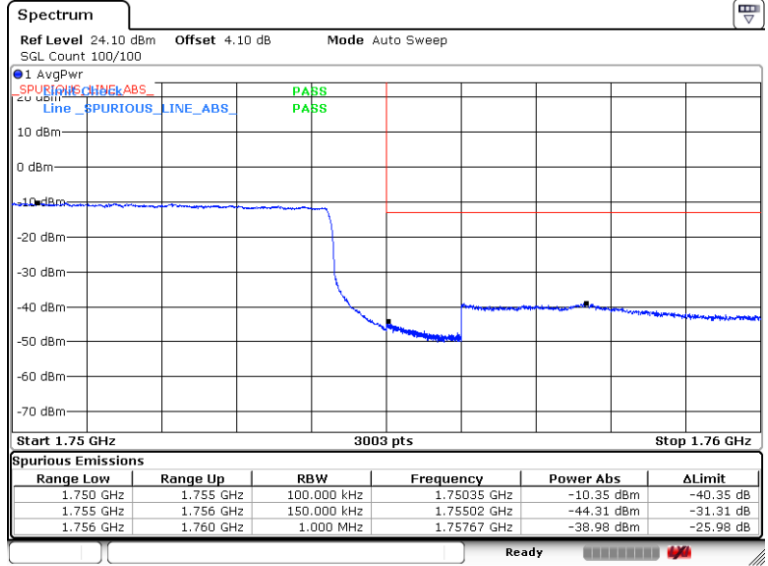

Band4-10MHz-16QAM-20350-50RB#0

Band4-15MHz-QPSK-20025-1RB#0

Band4-15MHz-QPSK-20025-75RB#0

Band4-15MHz-QPSK-20325-1RB#0

Date: 9.SEP.2019 09:49:42

Band4-15MHz-QPSK-20325-75RB#0

Date: 9.SEP.2019 09:49:03

Band4-15MHz-16QAM-20025-1RB#0