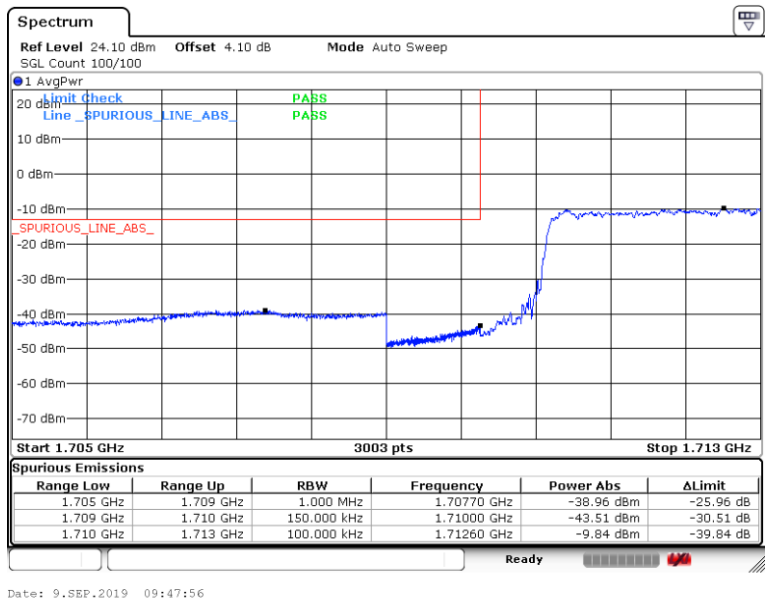

Band4-15MHz-QPSK-20025-75RB#0

Band4-15MHz-QPSK-20325-1RB#0