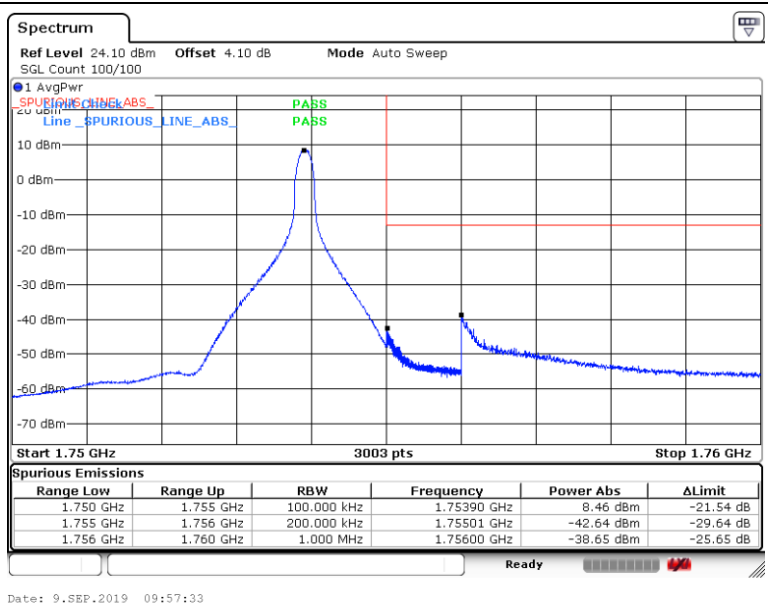

Band4-20MHz-QPSK-20300-100RB#0

Band4-20MHz-16QAM-20050-1RB#0

Band4-20MHz-16QAM-20050-100RB#0

Band4-20MHz-16QAM-20300-1RB#0

Band4-20MHz-16QAM-20300-100RB#0

Appendix E: Conducted Spurious Emission

Test Result