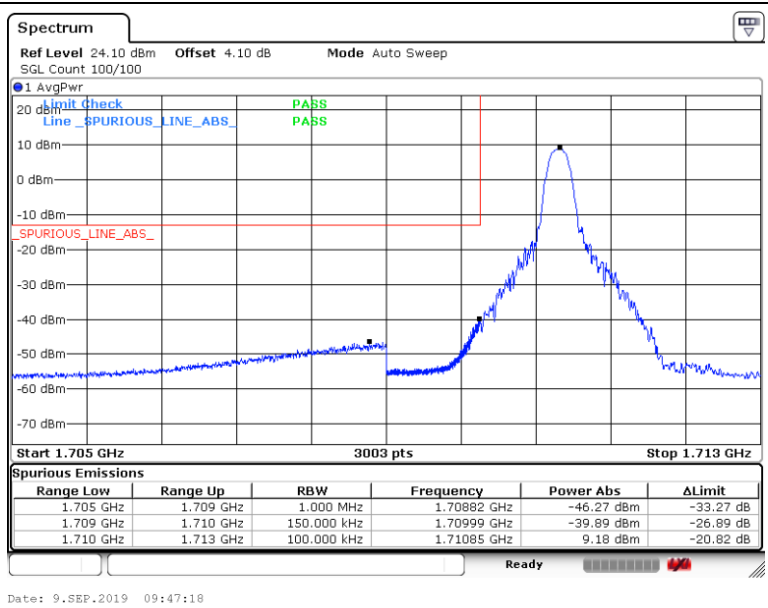

Band4-10MHz-16QAM-20350-50RB#0

Band4-15MHz-QPSK-20025-1RB#0

Band4-15MHz-QPSK-20025-75RB#0

Band4-15MHz-QPSK-20325-1RB#0

Date: 9.SEP.2019 09:49:42

Band4-15MHz-QPSK-20325-75RB#0

Date: 9.SEP.2019 09:49:03

Band4-15MHz-16QAM-20025-1RB#0