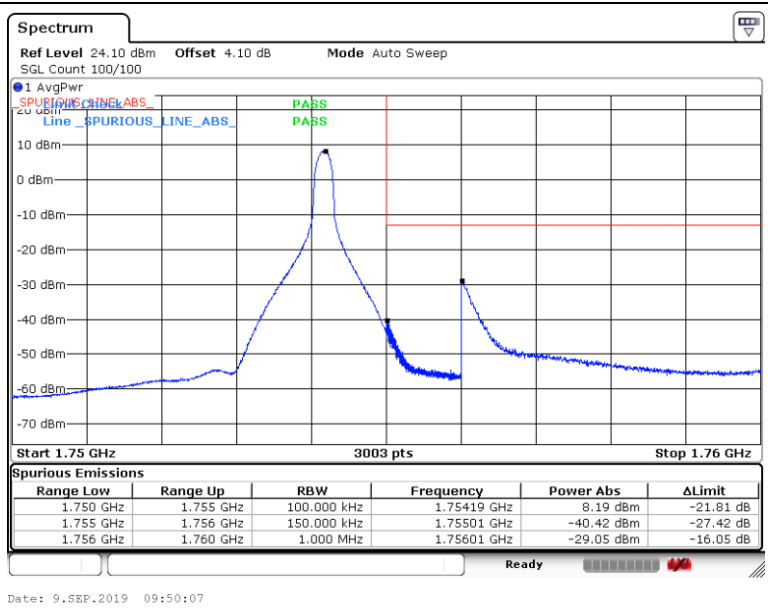

Band4-15MHz-16QAM-20325-75RB#0

Band4-20MHz-QPSK-20050-1RB#0