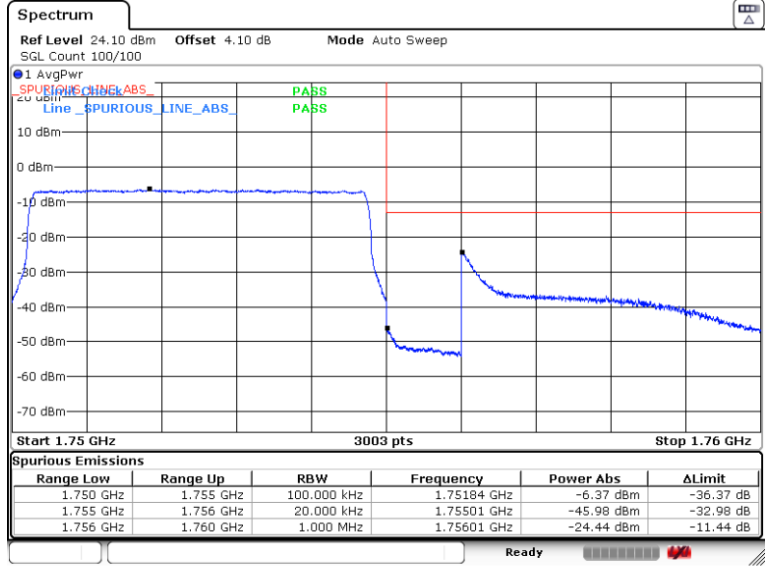

Band4-5MHz-16QAM-19975-1RB#0

Date: 6.SEP.2019 17:09:51

Band4-5MHz-16QAM-19975-25RB#0

Date: 6.SEP.2019 17:11:27

Band4-5MHz-16QAM-20375-1RB#0

Date: 9.SEP.2019 14:49:59

Band4-5MHz-16QAM-20375-25RB#0

Date: 6.SEP.2019 17:25:05