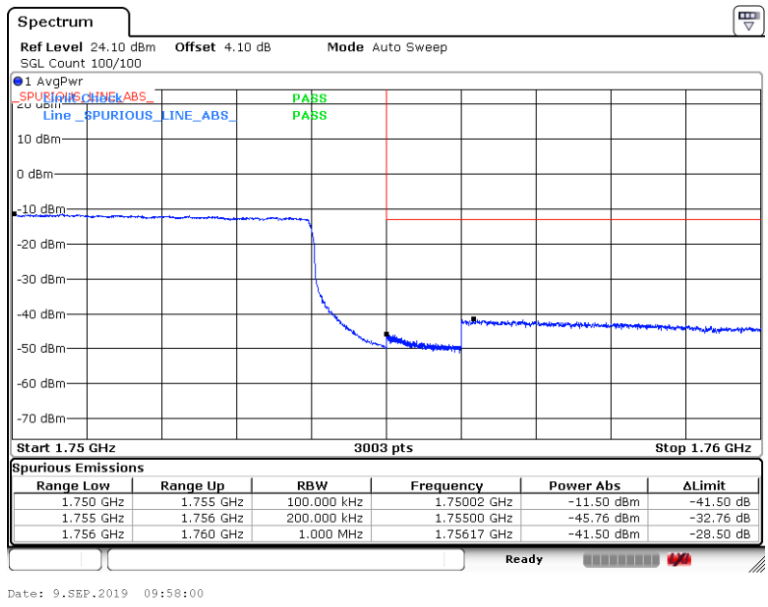

Band4-20MHz-QPSK-20300-100RB#0

Band4-20MHz-16QAM-20050-1RB#0

Band4-20MHz-16QAM-20050-100RB#0

Band4-20MHz-16QAM-20300-1RB#0

Band4-20MHz-16QAM-20300-100RB#0

Appendix E: Conducted Spurious Emission

Test Result