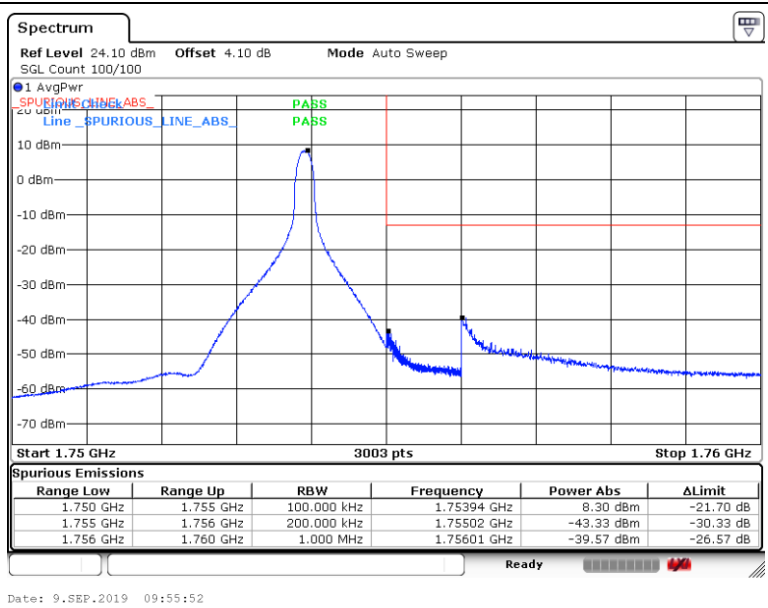

Date: 9.SEP.2019 09:47:18

Band4-15MHz-16QAM-20025-75RB#0

Date: 9.SEP.2019 09:47:40

Band4-15MHz-16QAM-20325-1RB#0

Band4-15MHz-16QAM-20325-75RB#0

Band4-20MHz-QPSK-20050-1RB#0

Band4-20MHz-QPSK-20050-100RB#0

Band4-20MHz-QPSK-20300-1RB#0