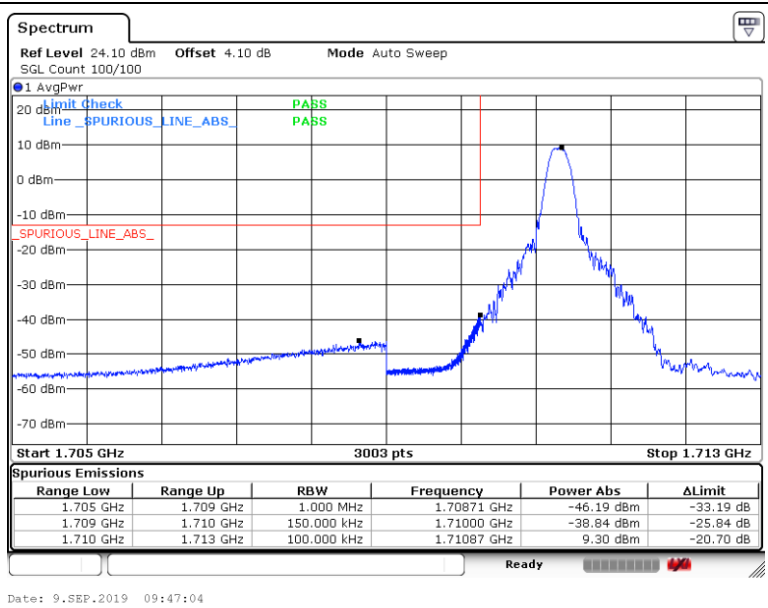

Band4-15MHz-QPSK-20025-75RB#0

Band4-15MHz-QPSK-20325-1RB#0