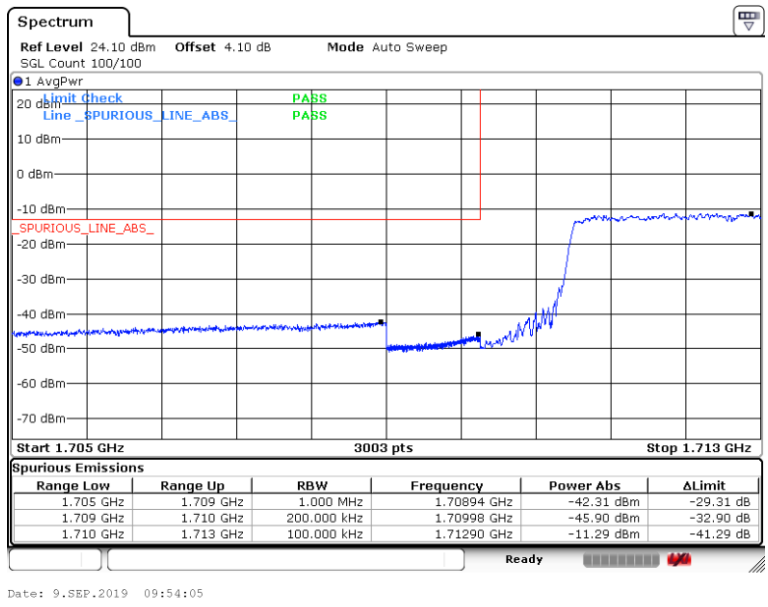

Date: 9.SEP.2019 09:47:18

Band4-15MHz-16QAM-20025-75RB#0

Date: 9.SEP.2019 09:47:40

Band4-15MHz-16QAM-20325-1RB#0

Band4-15MHz-16QAM-20325-75RB#0

Band4-20MHz-QPSK-20050-1RB#0

Band4-20MHz-QPSK-20050-100RB#0

Band4-20MHz-QPSK-20300-1RB#0