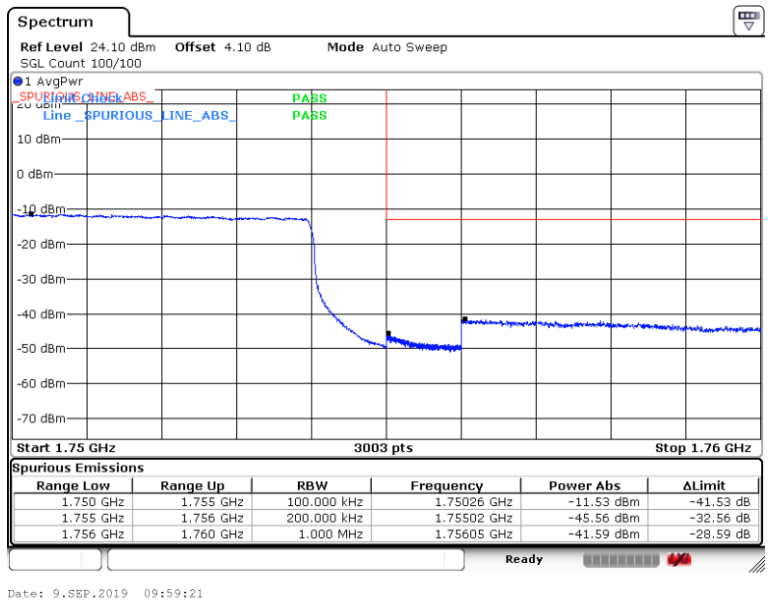

Band4-20MHz-QPSK-20300-100RB#0

Band4-20MHz-16QAM-20050-1RB#0