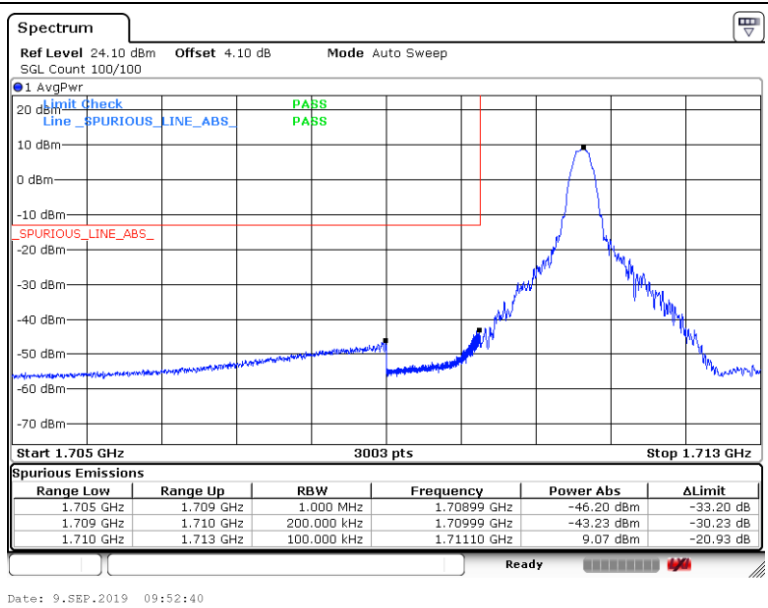

Date: 9.SEP.2019 09:47:18

Band4-15MHz-16QAM-20025-75RB#0

Date: 9.SEP.2019 09:47:40

Band4-15MHz-16QAM-20325-1RB#0

Band4-15MHz-16QAM-20325-75RB#0

Band4-20MHz-QPSK-20050-1RB#0

Band4-20MHz-QPSK-20050-100RB#0

Band4-20MHz-QPSK-20300-1RB#0