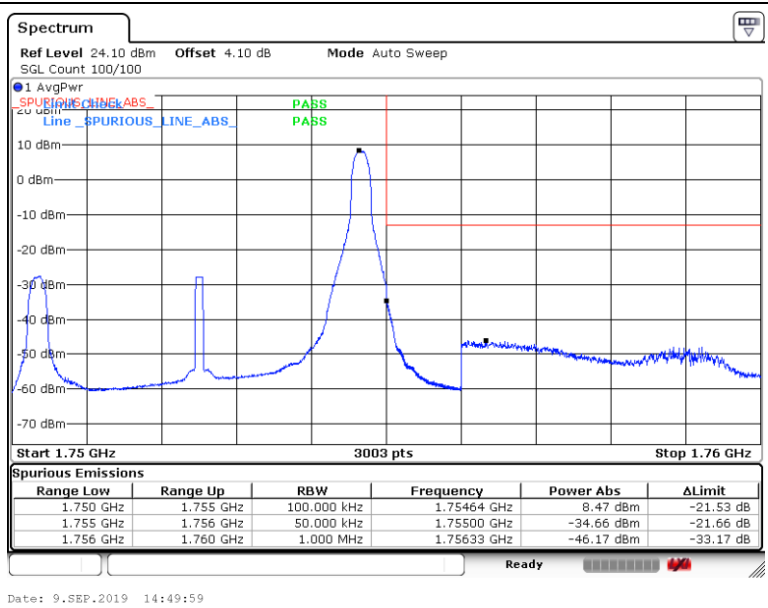

Band4-5MHz-16QAM-19975-1RB#0

Date: 6.SEP.2019 17:09:51

Band4-5MHz-16QAM-19975-25RB#0

Date: 6.SEP.2019 17:11:27

Band4-5MHz-16QAM-20375-1RB#0

Date: 9.SEP.2019 14:49:59

Band4-5MHz-16QAM-20375-25RB#0

Date: 6.SEP.2019 17:25:05