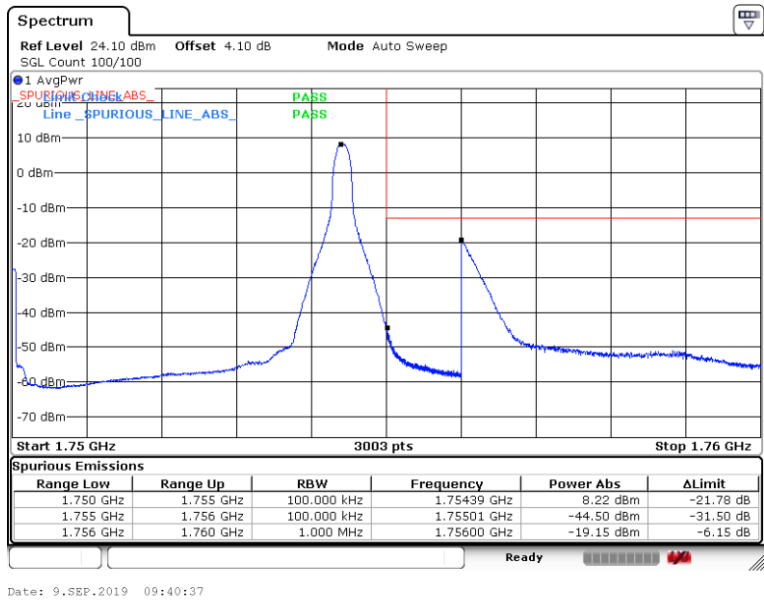

Band4-10MHz-QPSK-20350-50RB#0

Band4-10MHz-16QAM-20000-1RB#0