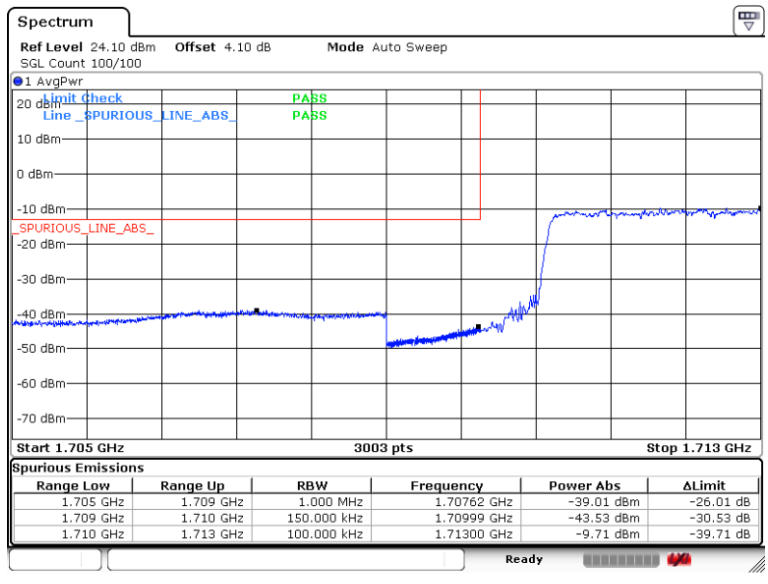

Band4-15MHz-16QAM-20025-75RB#0

Date: 9.SEP.2019 09:47:40

Band4-15MHz-16QAM-20325-1RB#0