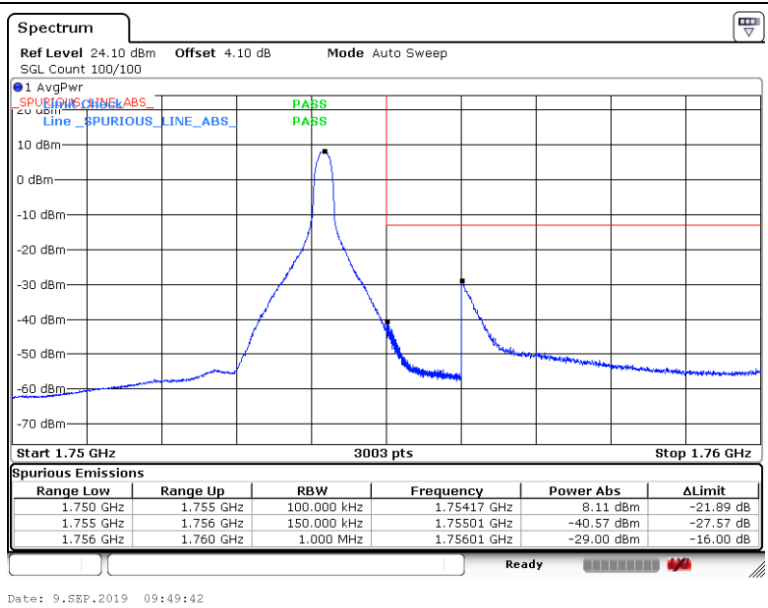

Band4-10MHz-16QAM-20350-50RB#0

Band4-15MHz-QPSK-20025-1RB#0

Band4-15MHz-QPSK-20025-75RB#0

Band4-15MHz-QPSK-20325-1RB#0

Date: 9.SEP.2019 09:49:42

Band4-15MHz-QPSK-20325-75RB#0

Date: 9.SEP.2019 09:49:03

Band4-15MHz-16QAM-20025-1RB#0