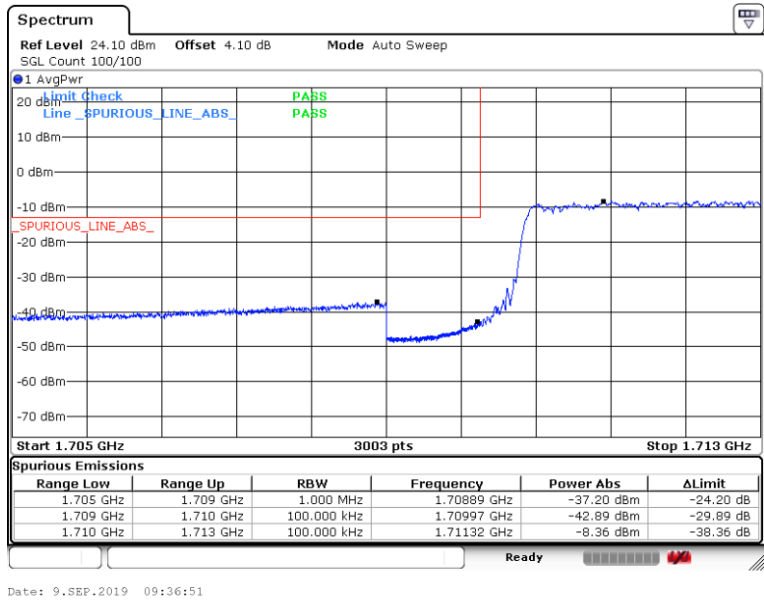

Band4-10MHz-QPSK-20000-50RB#0

Band4-10MHz-QPSK-20350-1RB#0