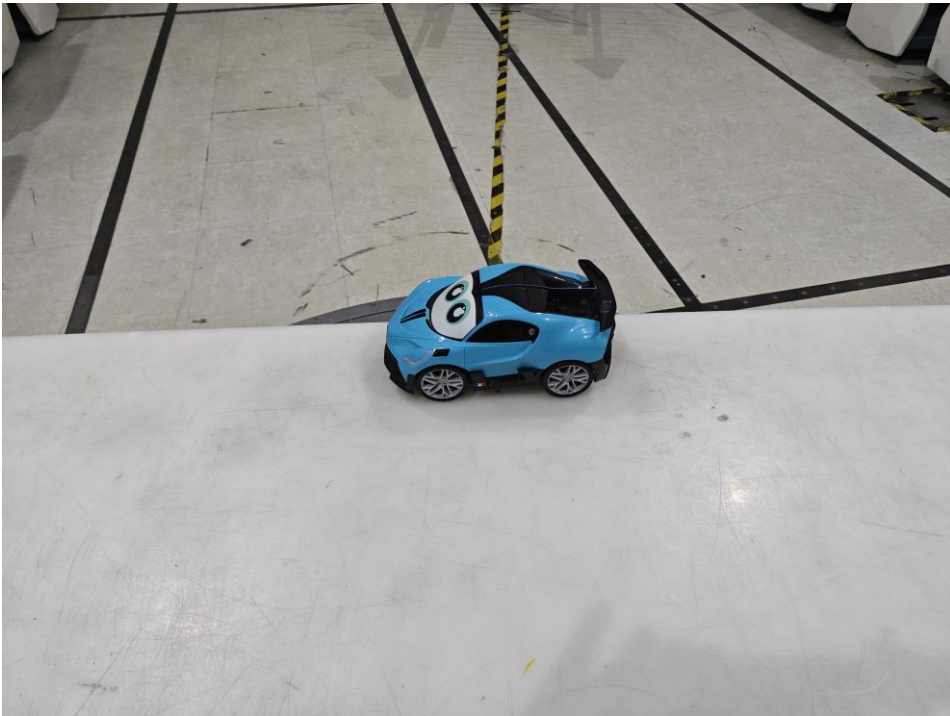

RADIATED PHOTOS

Up to 1GHz
(EUT was placed in the centre of the turntable)

Above 1GHz

(EUT was placed in the centre of the turntable)