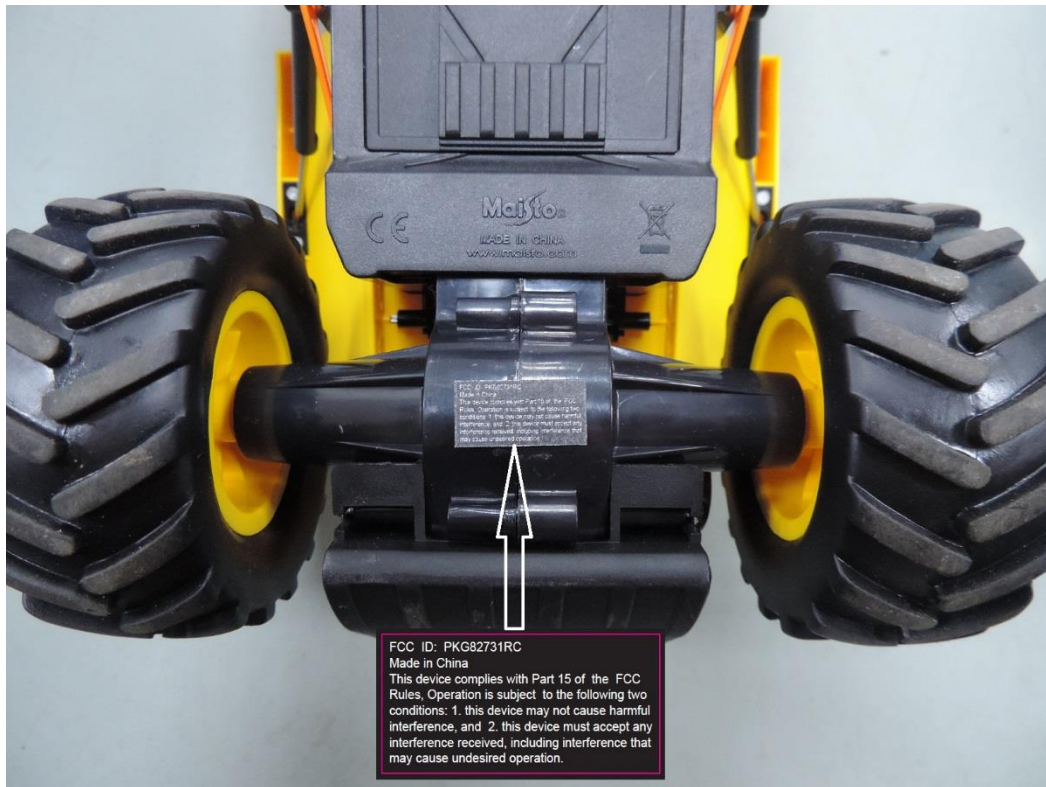

Label Artwork and Location

Size:25mm(W)x12.5mm(H)