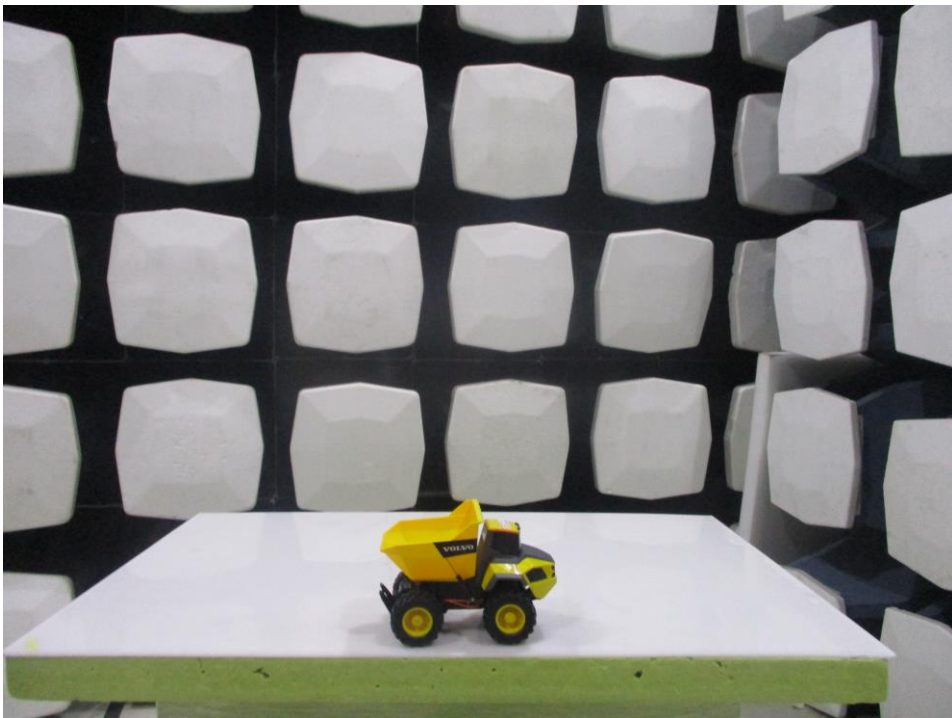

## RADIATED PHOTOS

Up to 1GHz  
(EUT was placed in the centre of the turntable)

Above 1GHz

**(EUT was placed in the centre of the turntable)**