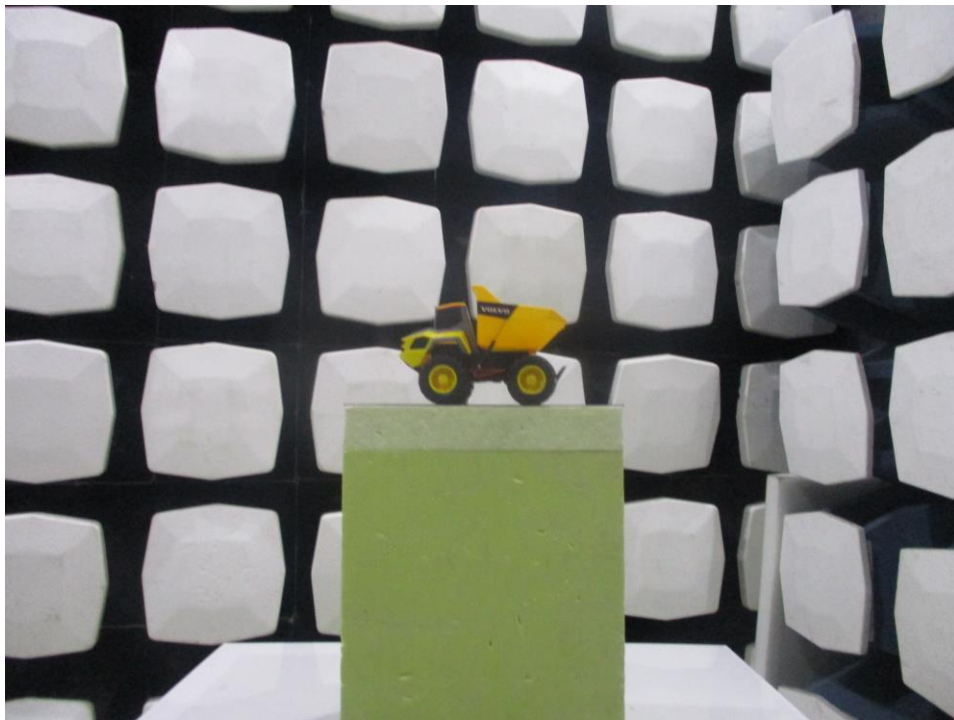

## RADIATED PHOTOS

Up to 1GHz  
(EUT was placed in the centre of the turntable)

Above 1GHz

**(EUT was placed in the centre of the turntable)**