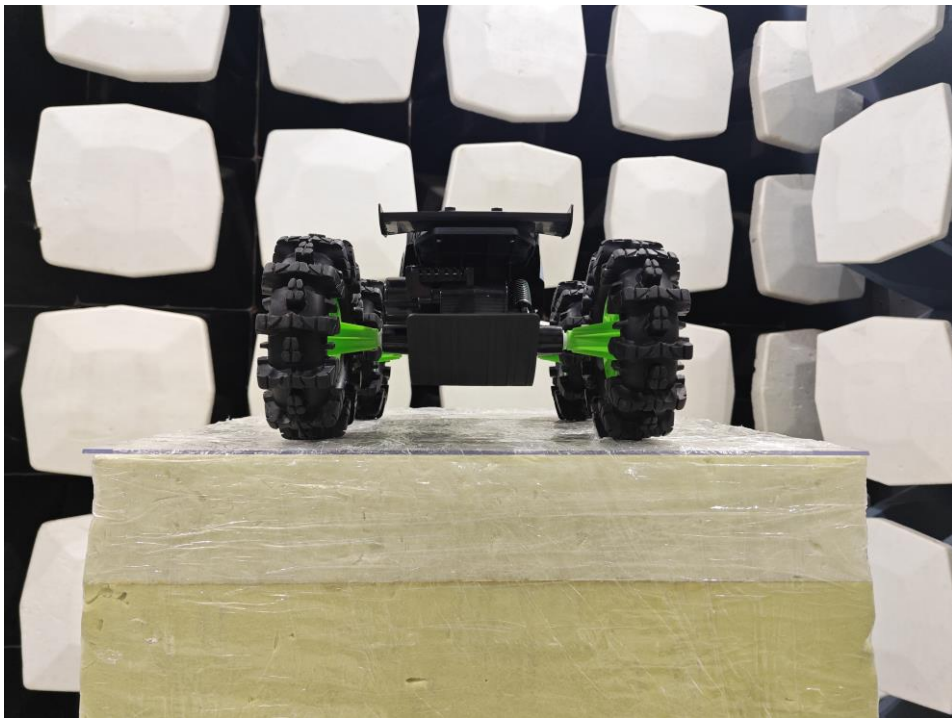

RADIATED PHOTOS

Up to 1GHz
(EUT was placed in the centre of the turntable)

Above 1GHz

(EUT was placed in the centre of the turntable)