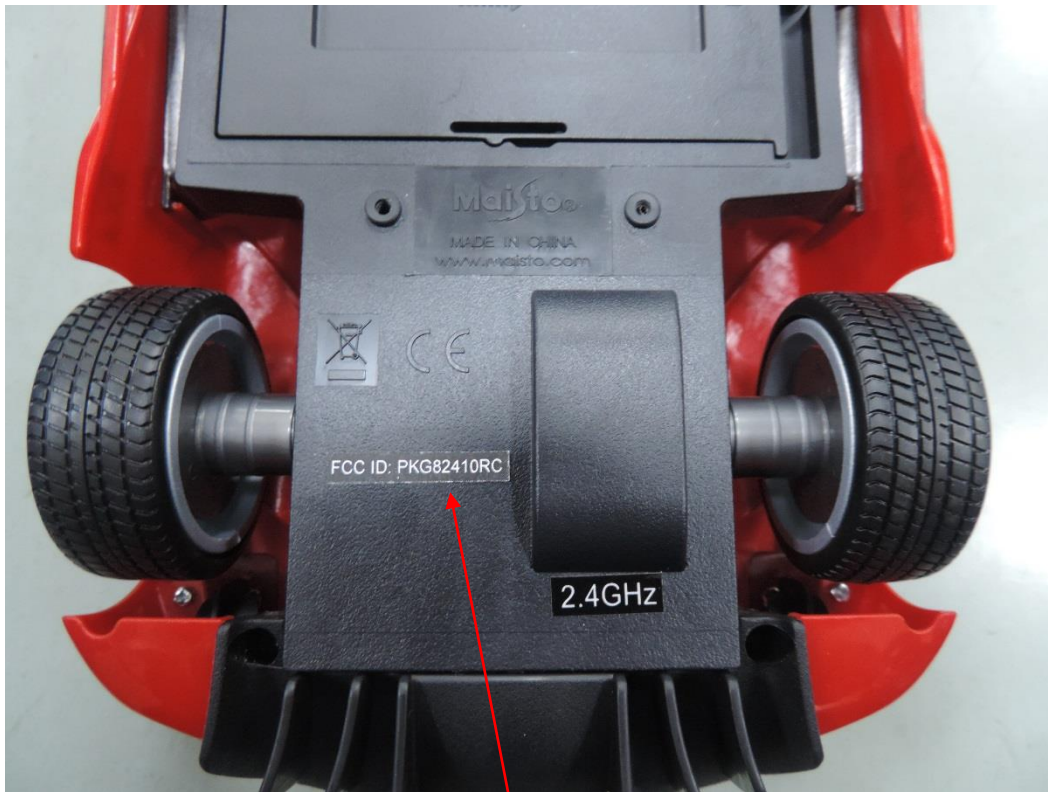

Label Artwork and Location

FCC ID: PKG82410RC

Size:30mm(W)x5mm(H)