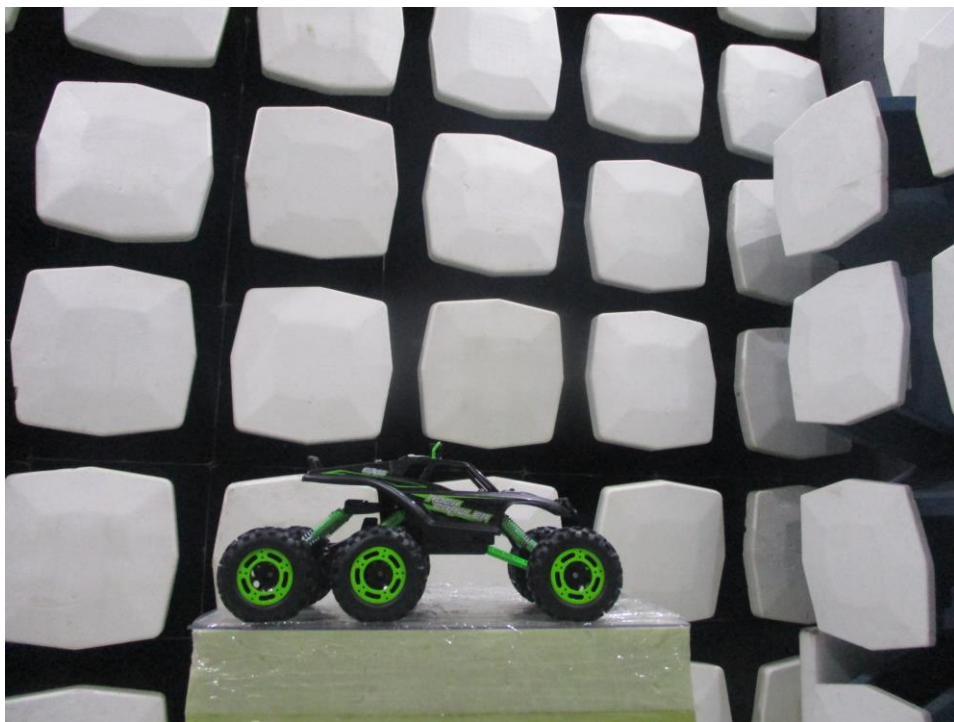

RADIATED PHOTOS

Up to 1GHz
(EUT was placed in the centre of the turntable)

Above 1GHz

(EUT was placed in the centre of the turntable)