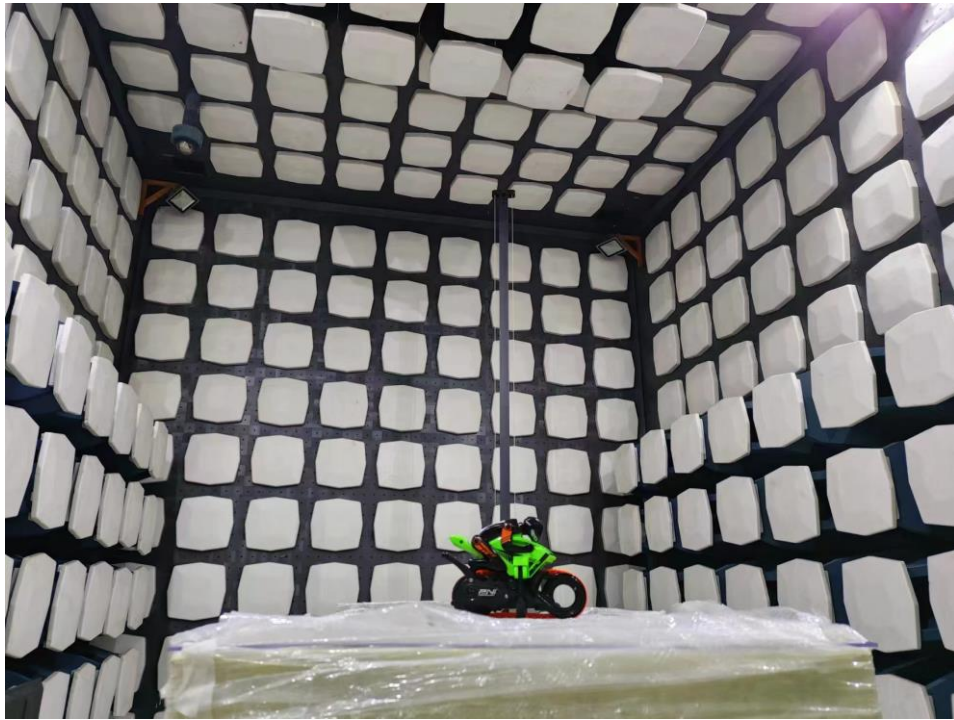

RADIATED PHOTOS

Up to 1GHz
(EUT was placed in the centre of the turntable)

Above 1GHz

(EUT was placed in the centre of the turntable)