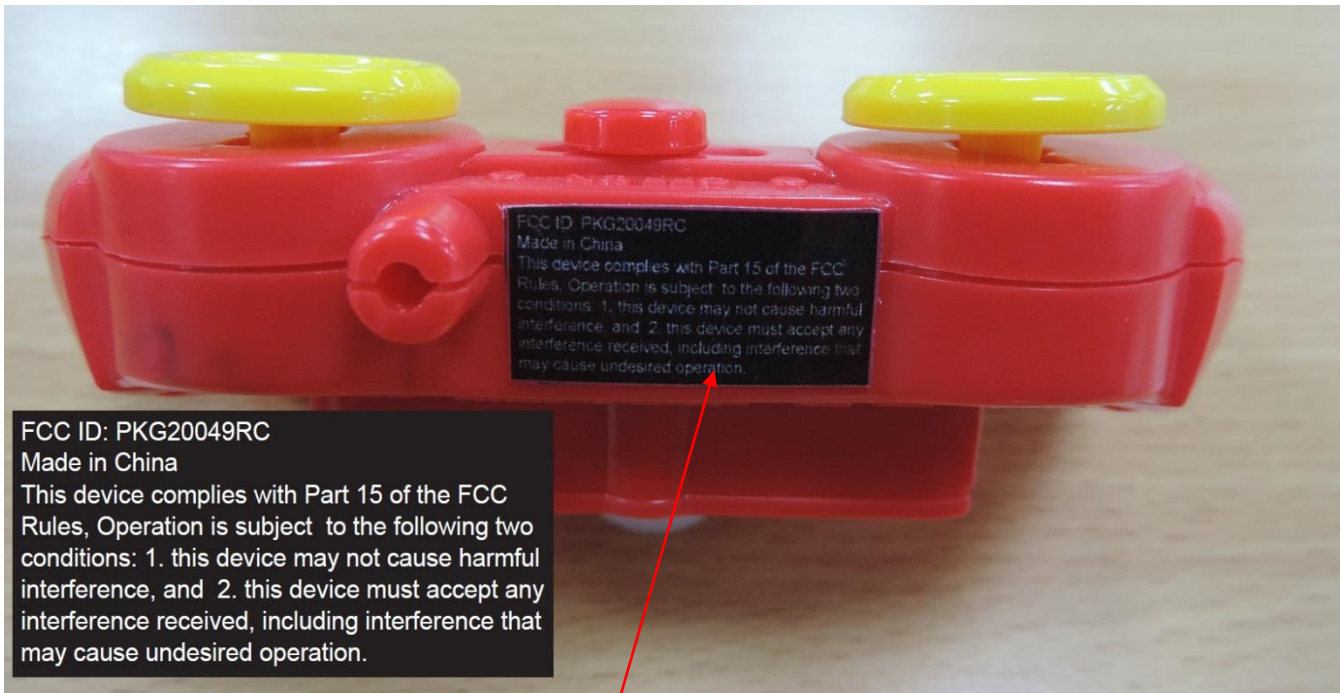

Label Artwork and Location

Size:25mm(W)x12.5mm(H)