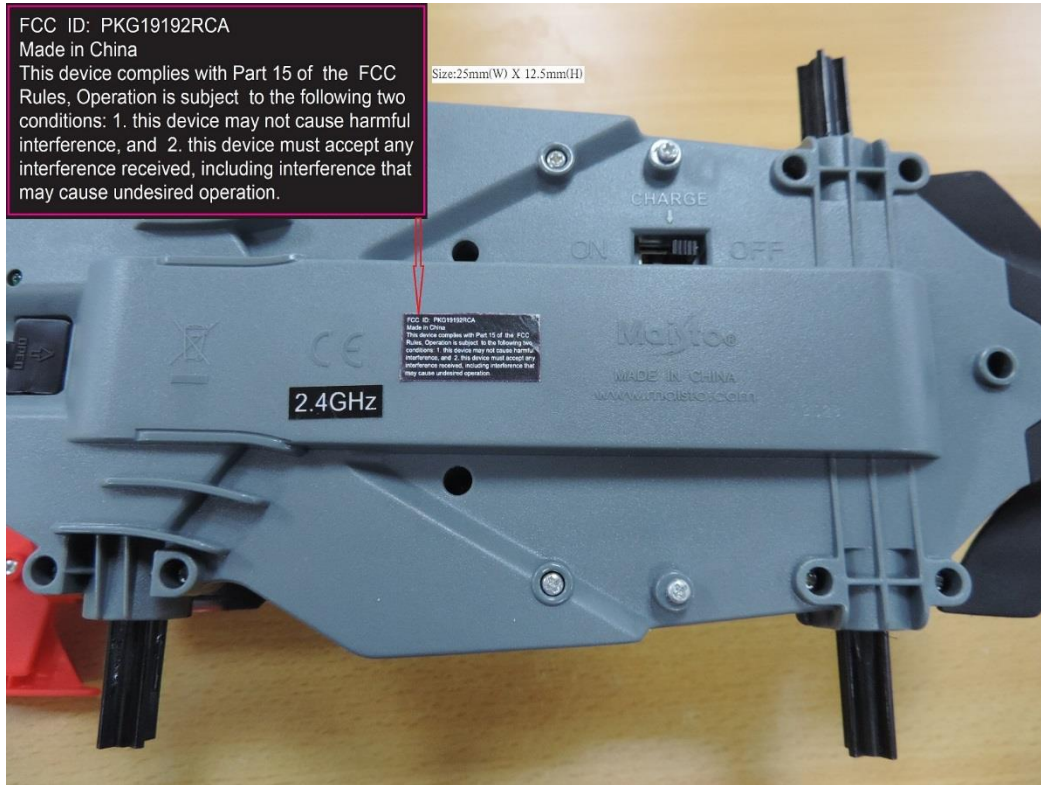

Label Artwork and Location

Size: 25mm(W) x 12.5mm(H)