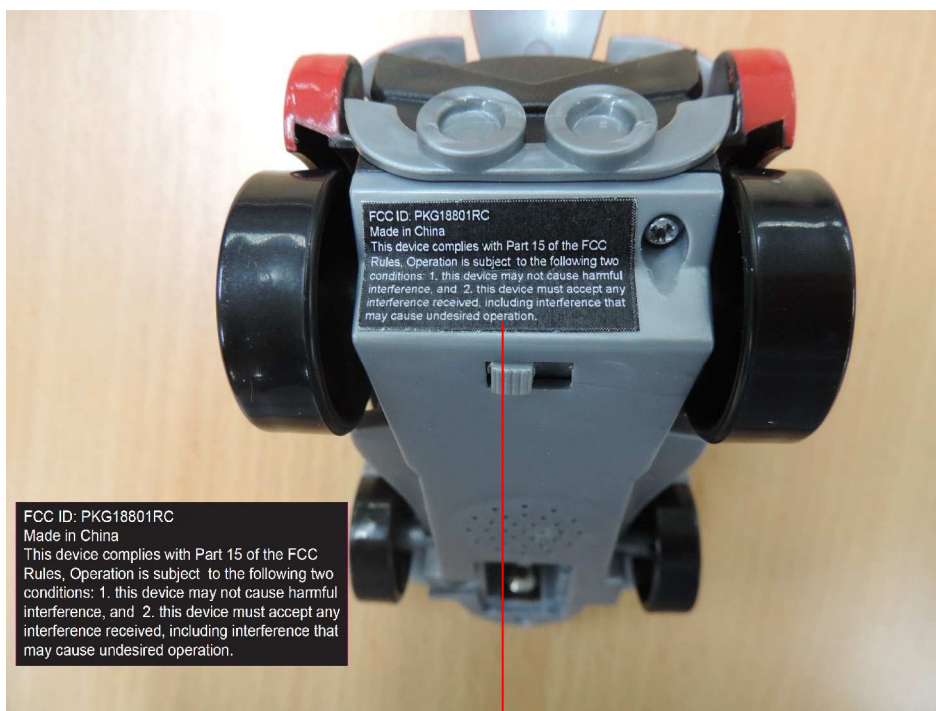

## Label Artwork and Location

Size:25mm(W)X12.5mm(H)