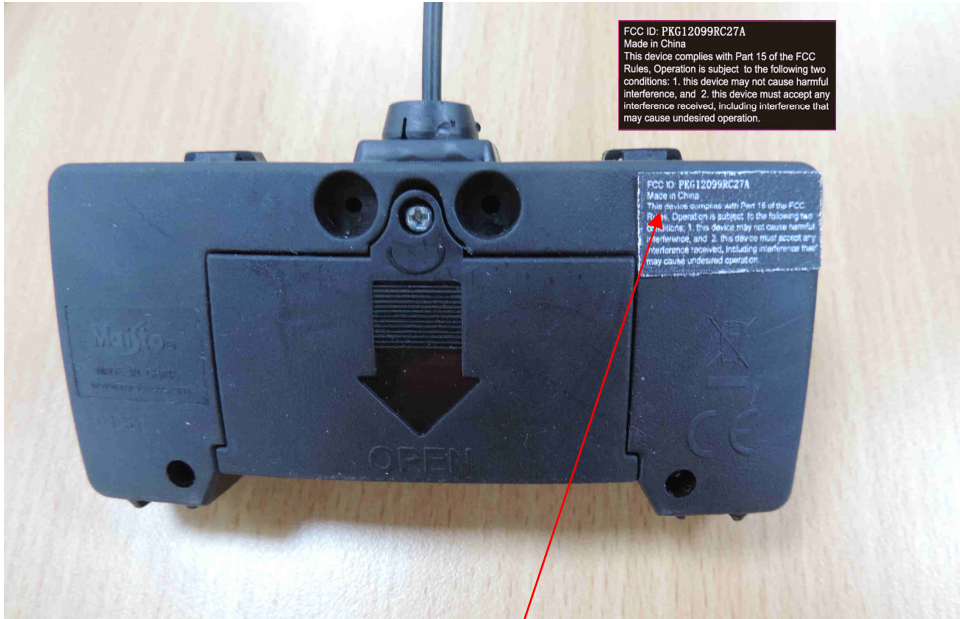

## Label Artwork and Location

SIZE: 25mm (W) x 12.5mm (H)