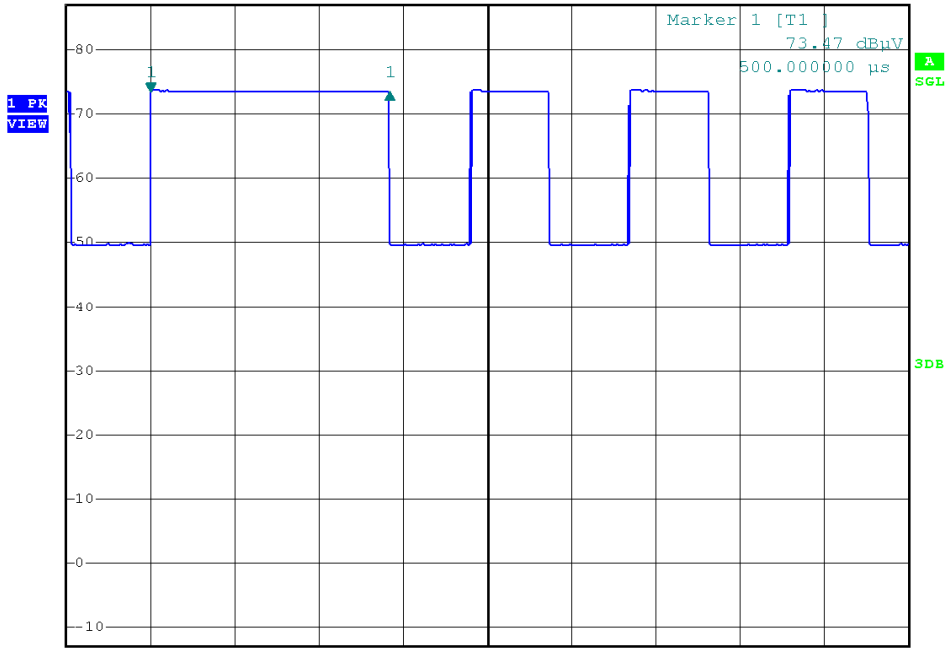

Ref 87 dBμV *Att 0 dB RBW 3 MHz
*VBW 3 MHz SWT 100 ms

Ref 87 dBμV *Att 0 dB RBW 3 MHz Delta 1 [T1]
*VBW 3 MHz SWT 50 ms 0.05 dB 17.100000 ms

Ref 87 dB μ V *Att 0 dB RBW 3 MHz Delta 1 [T1] 0.01 dB
SWT 5 ms 1.420000 ms

Center 27.14496 MHz 500 μ s/

Ref 87 dB μ V *Att 0 dB RBW 3 MHz Marker 1 [T1] 73.60 dB μ V
SWT 5 ms 2.400000 ms

Center 27.14496 MHz 500 μ s/