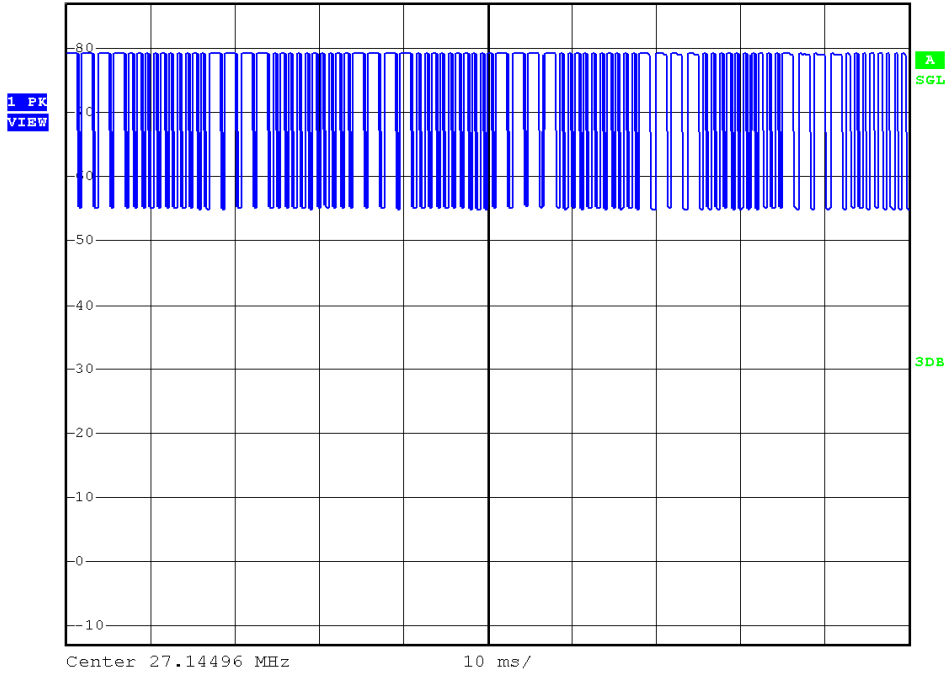

Ref 87 dBμV *Att 0 dB RBW 3 MHz
*VBW 3 MHz SWT 100 ms

Ref 87 dBμV *Att 0 dB RBW 3 MHz Delta 1 [T1]
*VBW 3 MHz SWT 50 ms 0.05 dB 17.100000 ms

Ref 87 dB μ V *Att 0 dB RBW 3 MHz Delta 1 [T1] 0.01 dB
SWT 5 ms 1.420000 ms

Center 27.14496 MHz 500 μ s/

Ref 87 dB μ V *Att 0 dB RBW 3 MHz Marker 1 [T1] 73.60 dB μ V
SWT 5 ms 2.400000 ms

Center 27.14496 MHz 500 μ s/