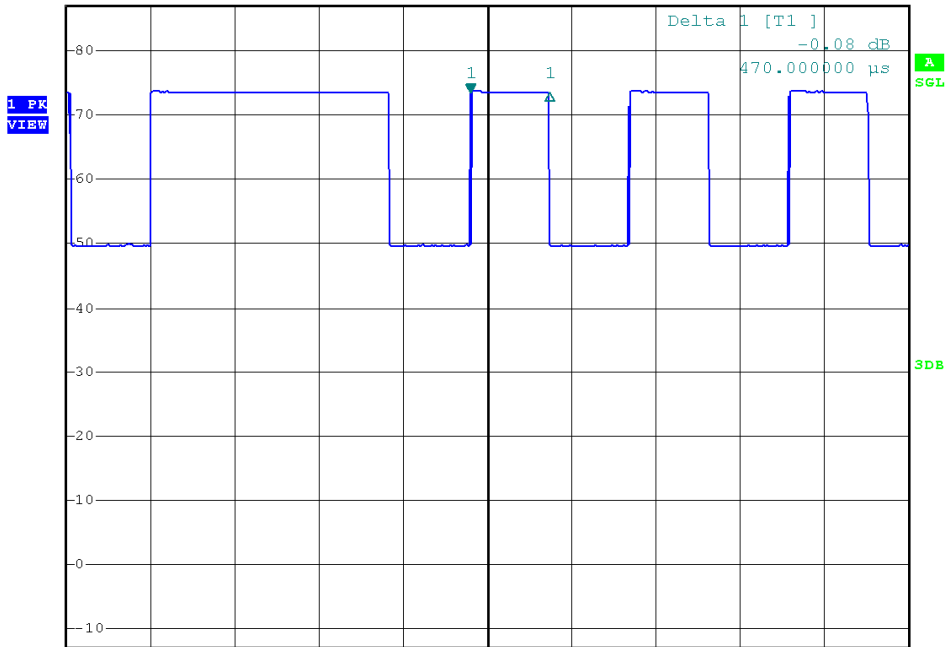

Ref 87 dBμV *Att 0 dB RBW 3 MHz
*VBW 3 MHz SWT 100 ms

Ref 87 dBμV *Att 0 dB RBW 3 MHz Delta 1 [T1]
*VBW 3 MHz SWT 50 ms 0.05 dB 17.100000 ms

Ref 87 dB μ V *Att 0 dB RBW 3 MHz Delta 1 [T1] 0.01 dB
SWT 5 ms 1.420000 ms

Center 27.14496 MHz 500 μ s/

Ref 87 dB μ V *Att 0 dB RBW 3 MHz Marker 1 [T1] 73.60 dB μ V
SWT 5 ms 2.400000 ms

Center 27.14496 MHz 500 μ s/