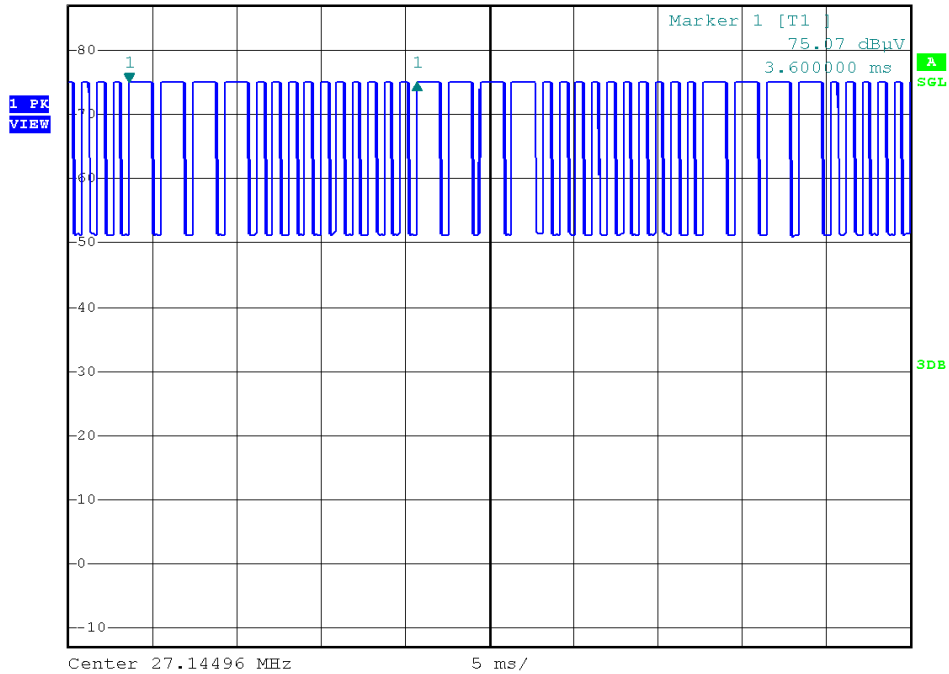

Ref 87 dBμV *Att 0 dB RBW 3 MHz
*VBW 3 MHz SWT 100 ms

Ref 87 dBμV *Att 0 dB RBW 3 MHz Delta 1 [T1]
*VBW 3 MHz SWT 50 ms 0.05 dB 17.100000 ms

Ref 87 dB μ V *Att 0 dB RBW 3 MHz Delta 1 [T1] 0.01 dB
SWT 5 ms 1.420000 ms

Center 27.14496 MHz 500 μ s/

Ref 87 dB μ V *Att 0 dB RBW 3 MHz Marker 1 [T1] 73.60 dB μ V
SWT 5 ms 2.400000 ms

Center 27.14496 MHz 500 μ s/