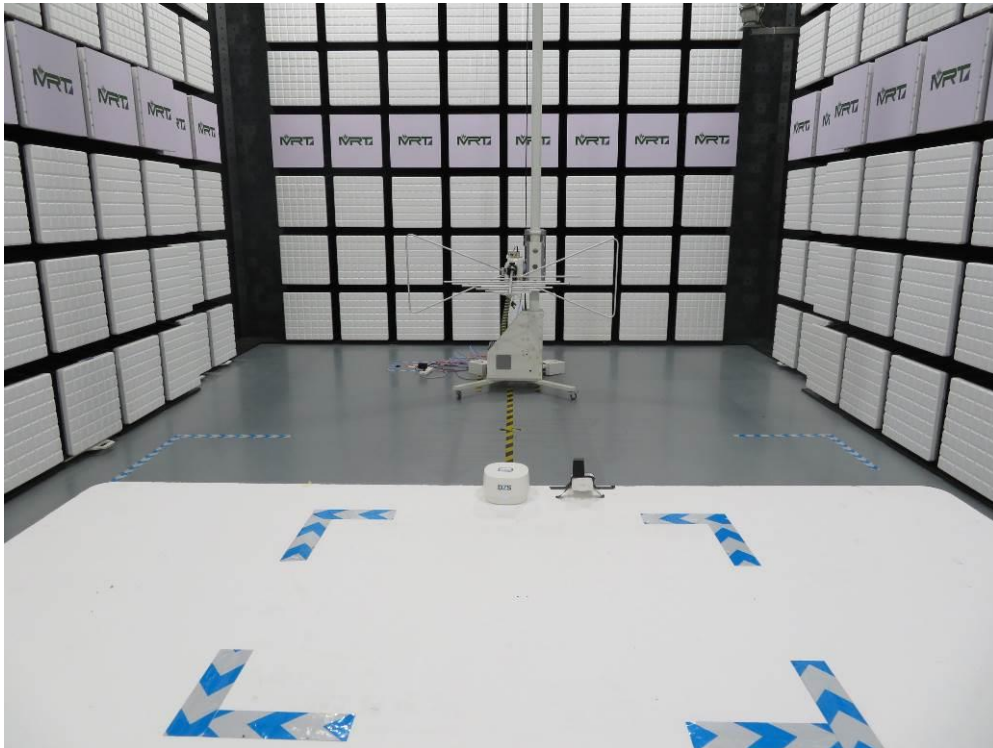

FCC Part 15C Test Setup Photograph

Description: Front View of Conducted Emission Test Setup for Power Port

Description: Back View of Conducted Emission Test Setup for Power Port

Description: Radiated Emission Test Setup for below 1GHz

Description: Radiated Emission Test Setup for above 1GHz