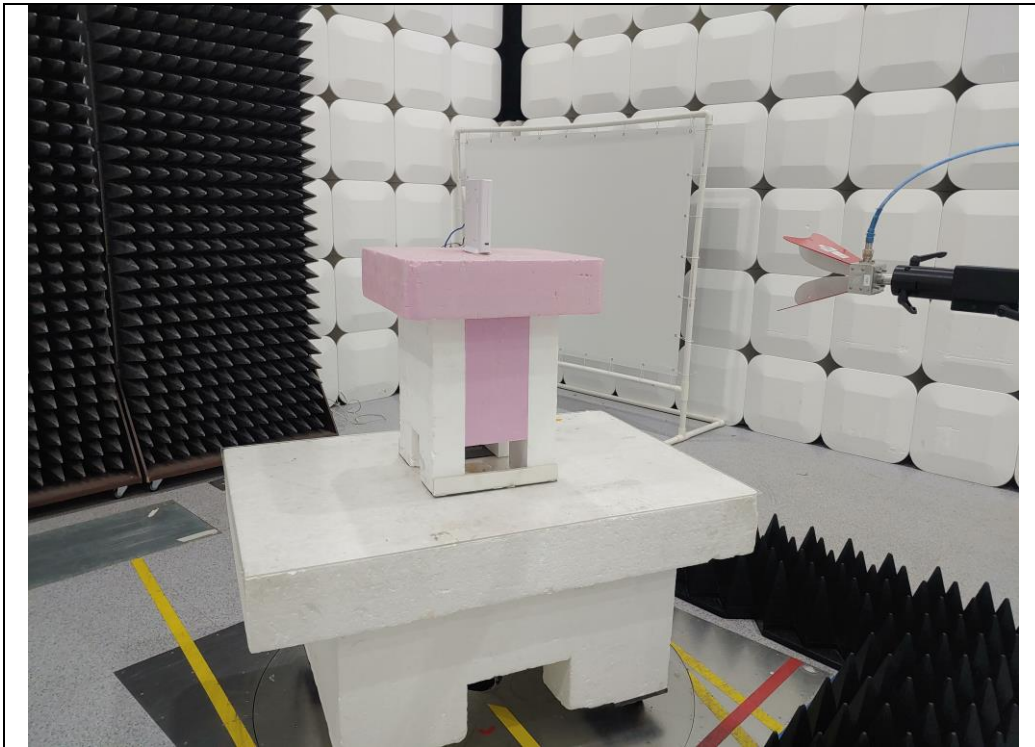

Test Setup Photos

Test Setup Photos

Radiated Emission_ 9 kHz ~ 30 MHz

Test distance : 3 m, height of table : 0.8 m

Radiated Emission_ 30 MHz ~ 1 GHz

Test distance : 3 m, height of table : 0.8 m

Test Setup Photos

Radiated Emission_1 GHz ~ 18 GHz

Test distance : 1 m, height of table : 1.5 m

Radiated Emission_18 GHz ~

Test distance : 1 m, height of table : 1.5 m

Test Setup Photos

Conducted Emission

Conducted Emission

Test Setup Photos

Conducted Output power