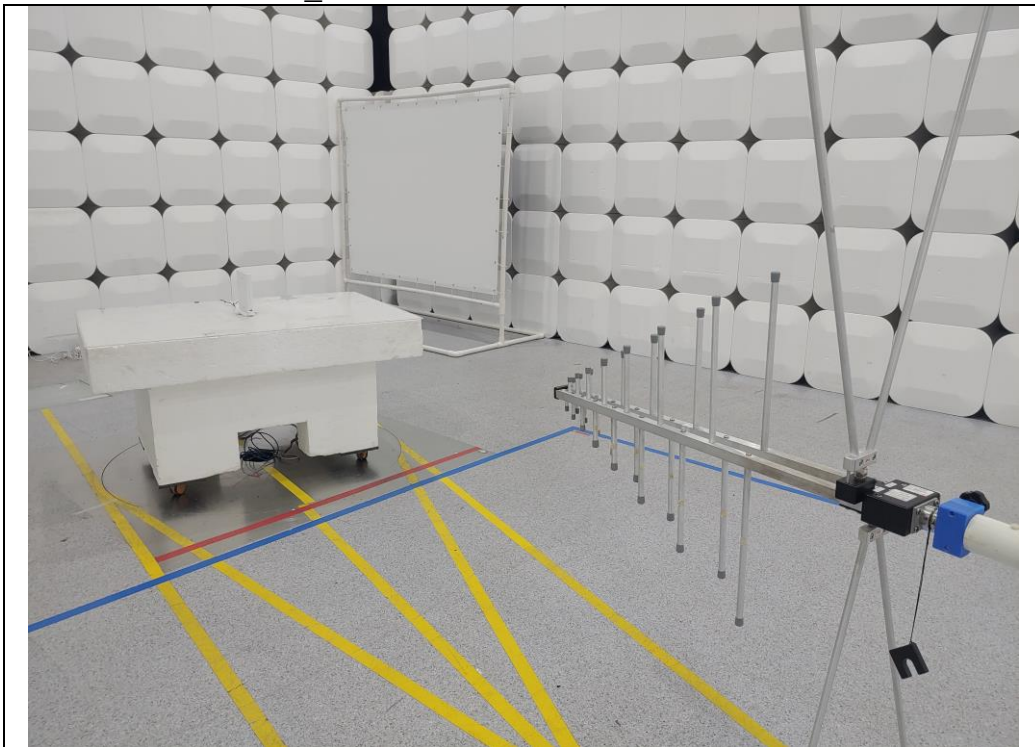

Test Setup Photos

Test Setup Photos

Radiated Emission_ 9 kHz ~ 30 MHz

Test distance : 3 m, height of table : 0.8 m

Radiated Emission_ 30 MHz ~ 1 GHz

Test distance : 3 m, height of table : 0.8 m

Test Setup Photos

Radiated Emission_1 GHz ~ 18 GHz

Test distance : 1 m, height of table : 1.5 m

Radiated Emission_18 GHz ~

Test distance : 1 m, height of table : 1.5 m

Test Setup Photos

Conducted Emission

Conducted Emission

Test Setup Photos

Conducted Output power