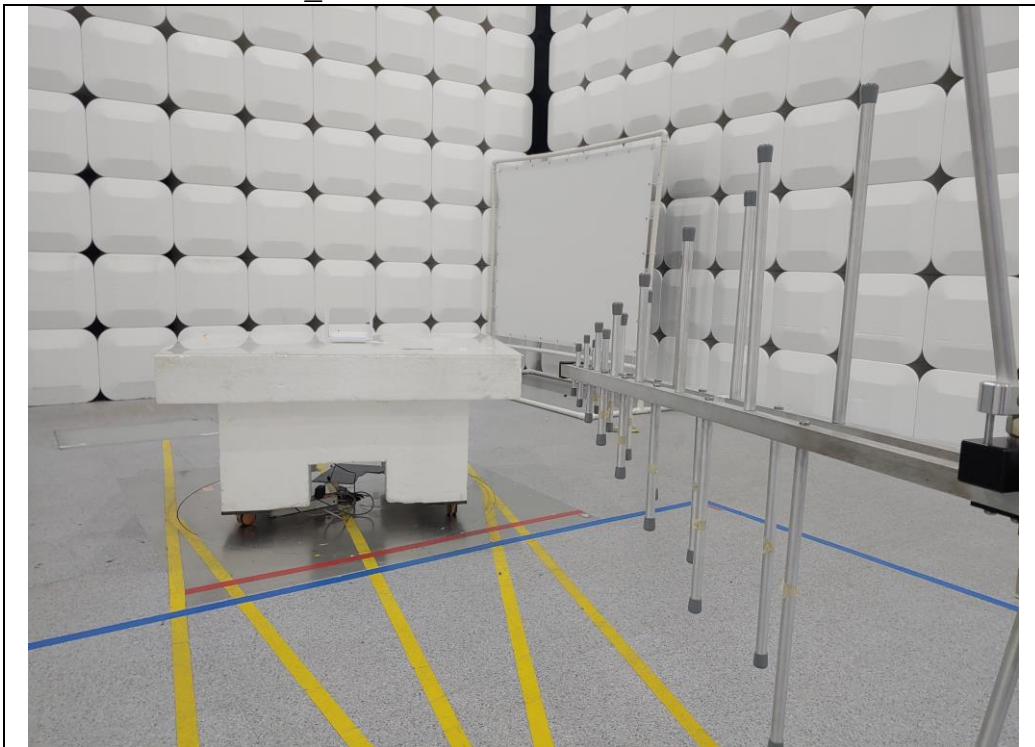

Test Setup Photos

Test Setup Photos

Radiated Emission_ 9 kHz ~ 30 MHz

Test distance : 3 m, height of table : 0.8 m

Radiated Emission_ 30 MHz ~ 1 GHz

Test distance : 3 m, height of table : 0.8 m

Test Setup Photos

Radiated Emission_1 GHz ~ 18 GHz

Test distance : 1 m, height of table : 1.5 m

Radiated Emission_18 GHz ~

Test distance : 1 m, height of table : 1.5 m

Test Setup Photos

Conducted Emission

Conducted Emission

Test Setup Photos

Conducted Oputput power