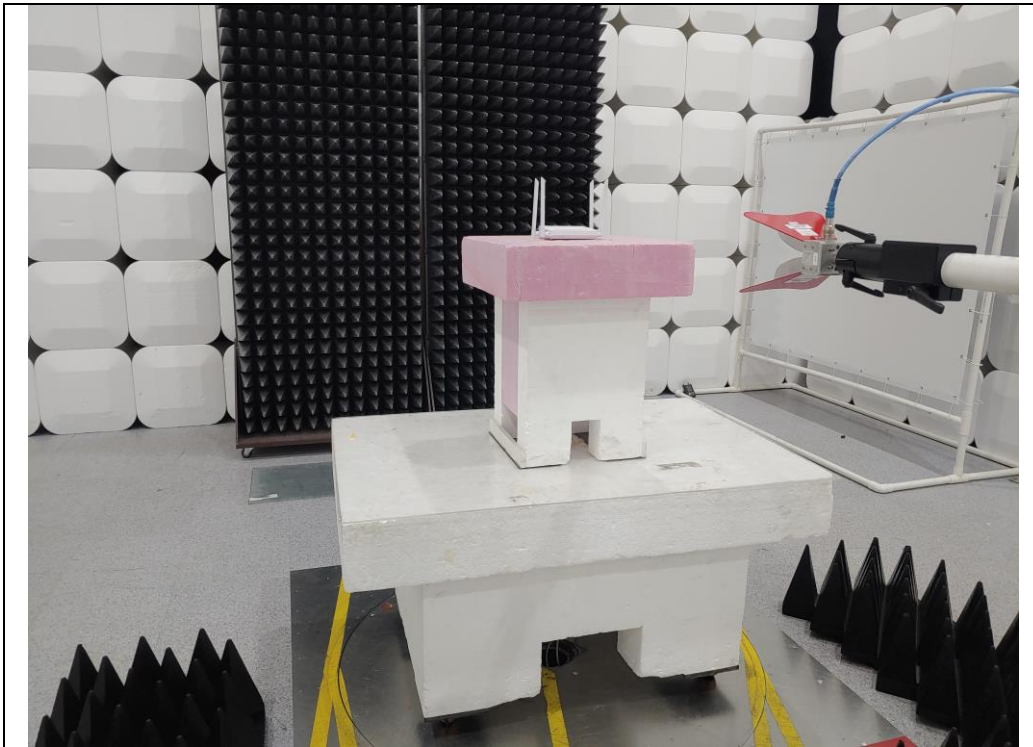

Test Setup Photos

Test Setup Photos

Radiated Emission_ 9 kHz ~ 30 MHz

Test distance : 3 m, height of table : 0.8 m

Radiated Emission_ 30 MHz ~ 1 GHz

Test distance : 3 m, height of table : 0.8 m

Test Setup Photos

Radiated Emission_1 GHz ~ 18 GHz

Test distance : 1 m, height of table : 1.5 m

Radiated Emission_18 GHz ~

Test distance : 1 m, height of table : 1.5 m

Test Setup Photos

Conducted Emission

Conducted Emission

Test Setup Photos

Conducted Oputput power