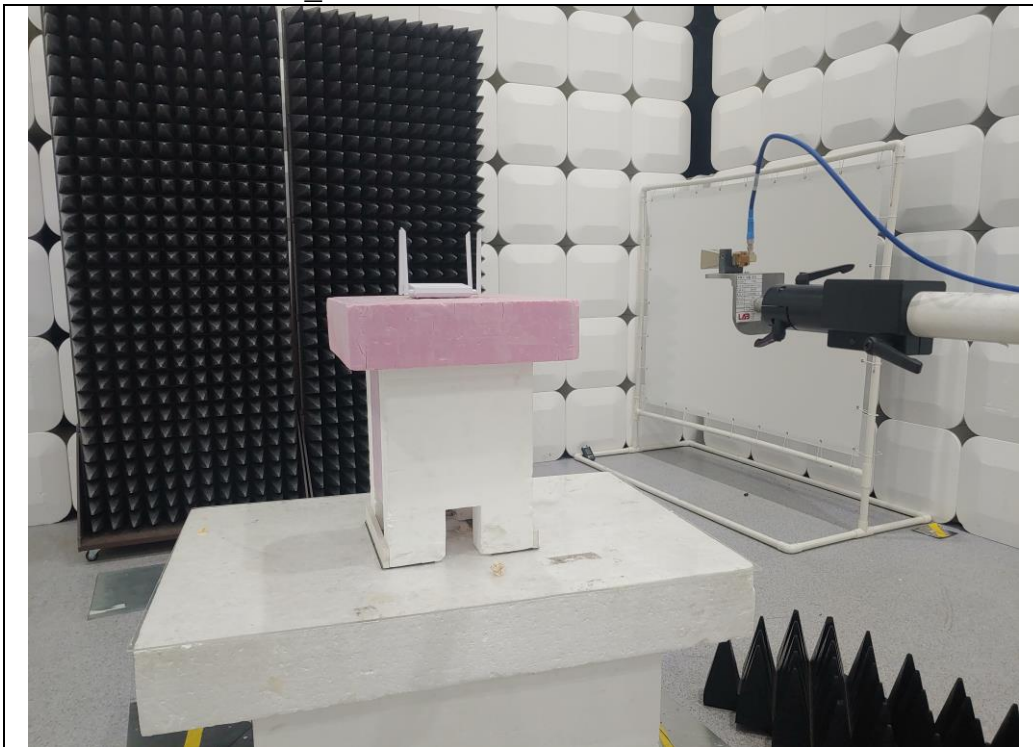

Test Setup Photos

Test Setup Photos

Radiated Emission_ 9 kHz ~ 30 MHz

Test distance : 3 m, height of table : 0.8 m

Radiated Emission_ 30 MHz ~ 1 GHz

Test distance : 3 m, height of table : 0.8 m

Test Setup Photos

Radiated Emission_1 GHz ~ 18 GHz

Test distance : 1 m, height of table : 1.5 m

Radiated Emission_18 GHz ~

Test distance : 1 m, height of table : 1.5 m

Test Setup Photos

Conducted Emission

Conducted Emission

Test Setup Photos

Conducted Oputput power