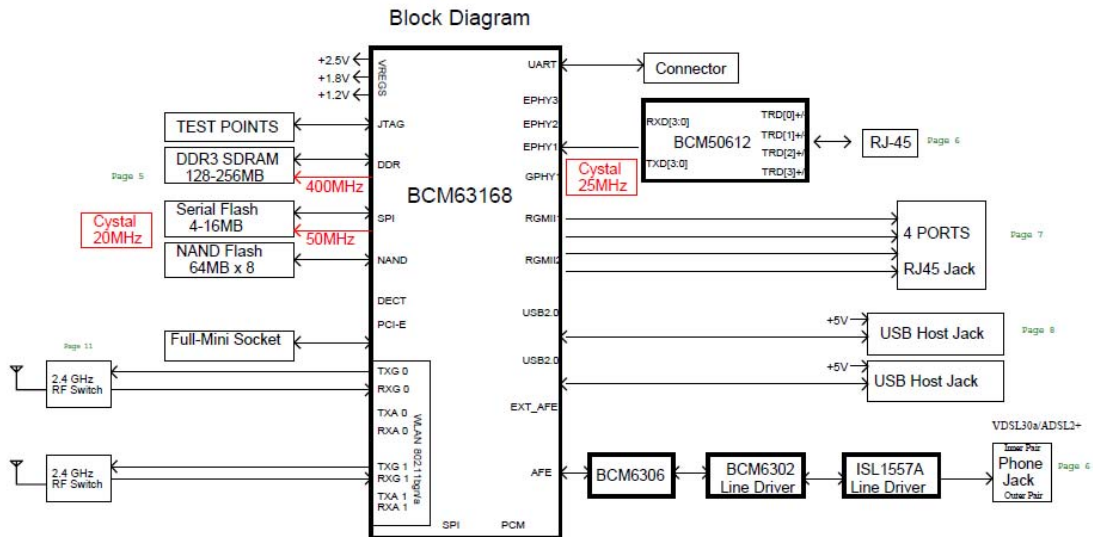

BLOCK DIAGRAM AND THEORY

The 6738 is a high-speed VDSL gateway. It provides sufficient bandwidth for high performance connection to the Internet. It has Web-based graphic user interface (GUI), in which you can easily modify the settings and connect to your ISP. It also provides flow statistics, connection status, and other detailed information. The 6738 is easily upgraded and provides terminal users and ISP with the guarantee of future.

The 6738 provides one DSL interface, four Ethernet interfaces, one WAN interface, two USB host 2.0 interfaces and two 2.4G internal WIFI antennas. The telephone interface is used for connecting to the Internet provided by the telecom carrier. The Ethernet and WIFI are used for connecting to computers, through which you can access the Internet. The WIFI interface support 802.11n 2.4GHz band. It is an ideal broadband CPE solution for both home users who wish to share high-speed Internet access and small offices that wish to do business on the Internet.