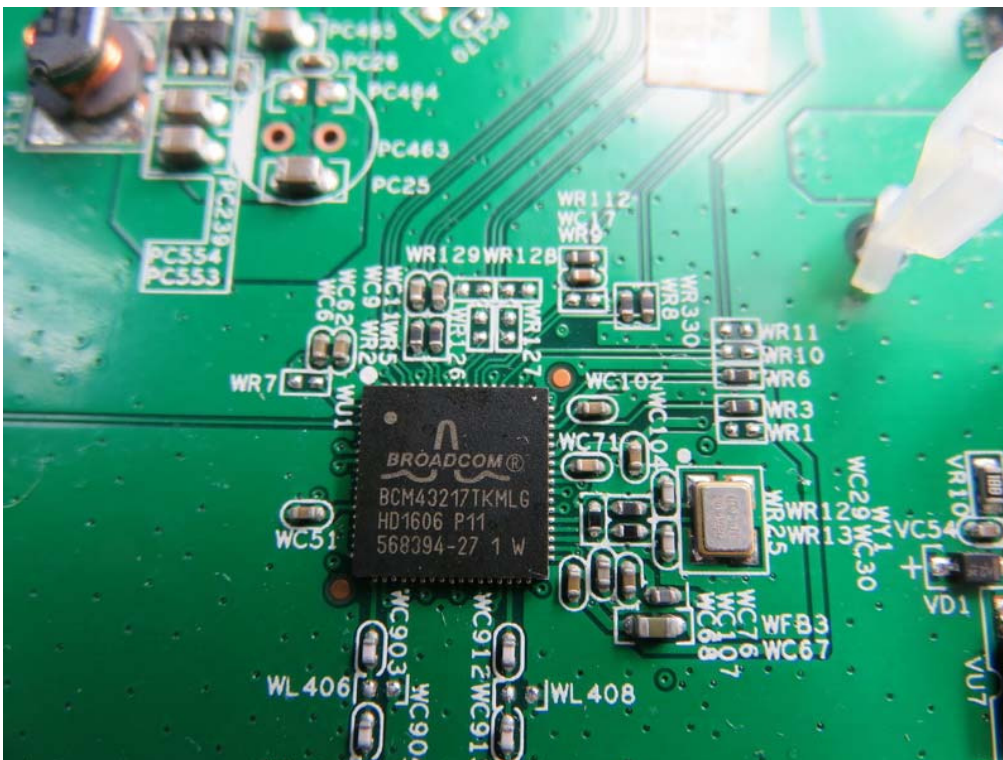

ZNID-GE-2428A1

ZNID-GPON-2428A1

Adapter: S18B72-120A200-C4

Adapter: SOY-1200200US