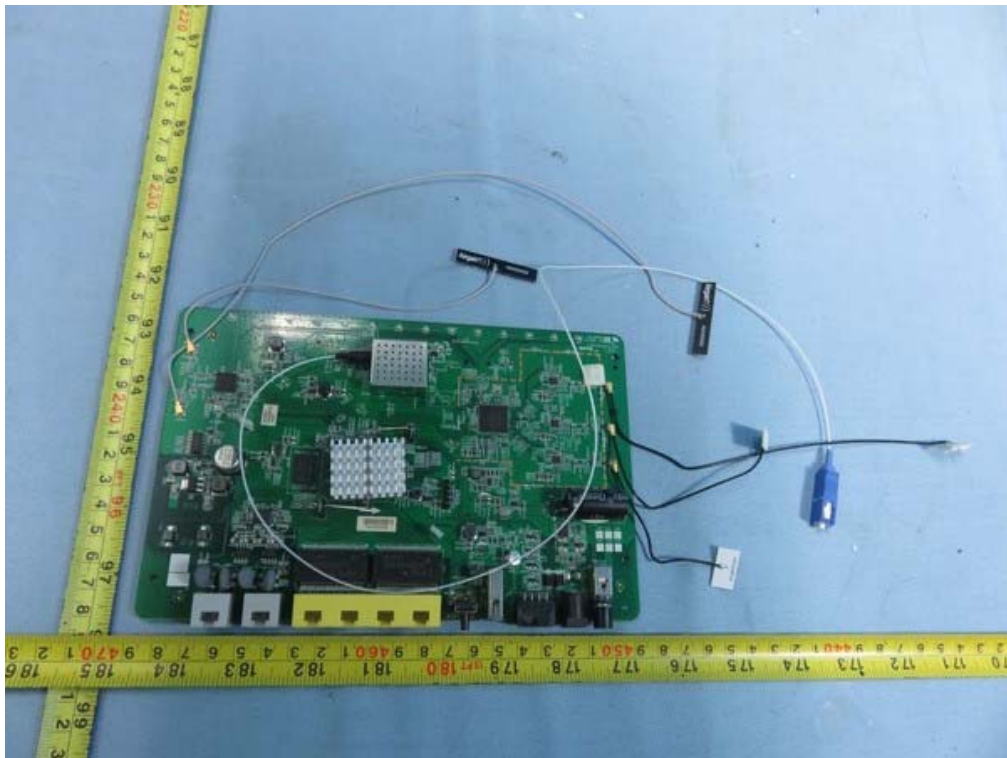

ZNID-GE-2428A1

ZNID-GPON-2428A1

Adapter: S18B72-120A200-C4

Adapter: SOY-1200200US