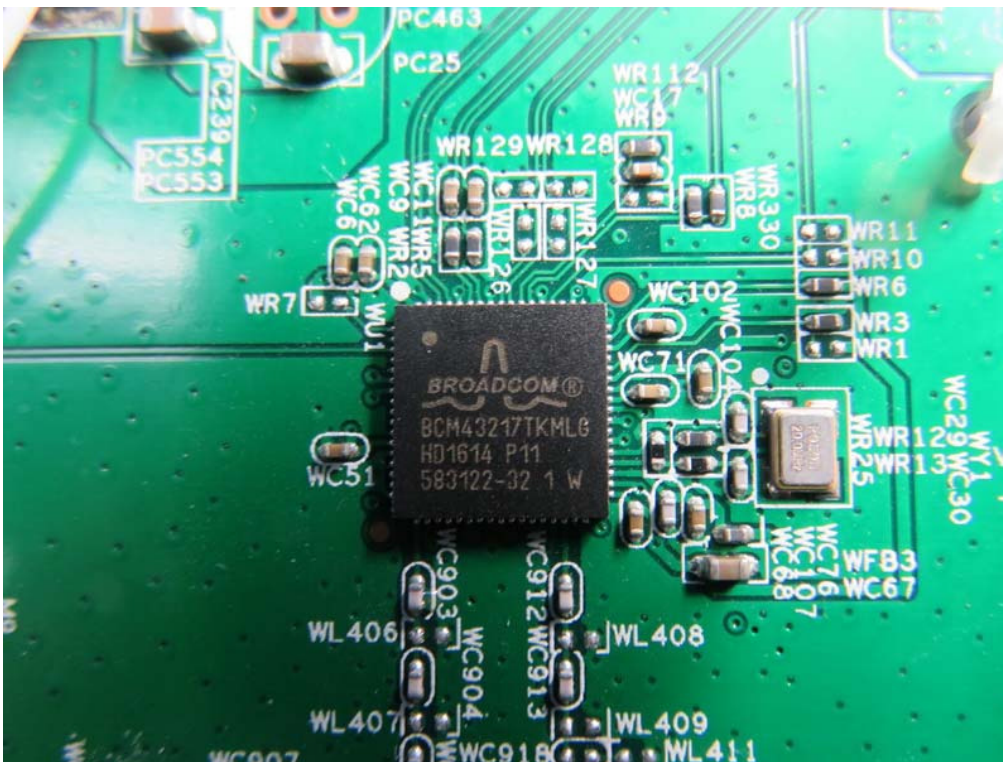

ZNID-GE-2428A1

ZNID-GPON-2428A1

Adapter: S18B72-120A200-C4

Adapter: SOY-1200200US