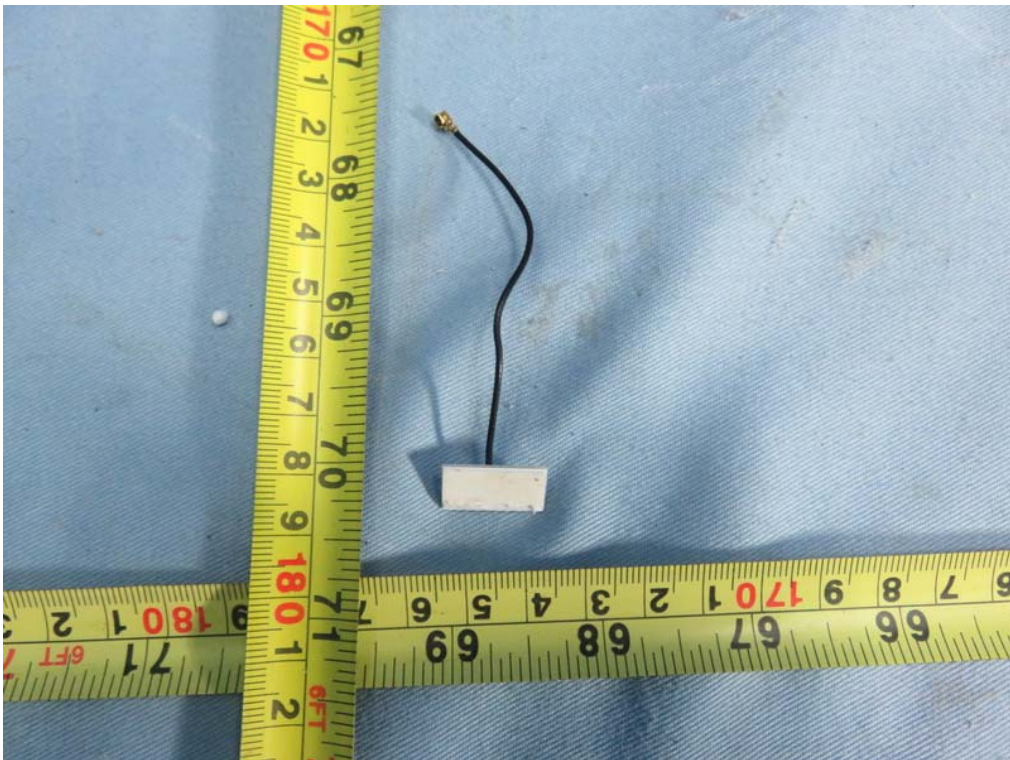

ZNID-GE-2428A1

ZNID-GPON-2428A1

Adapter: S18B72-120A200-C4

Adapter: SOY-1200200US