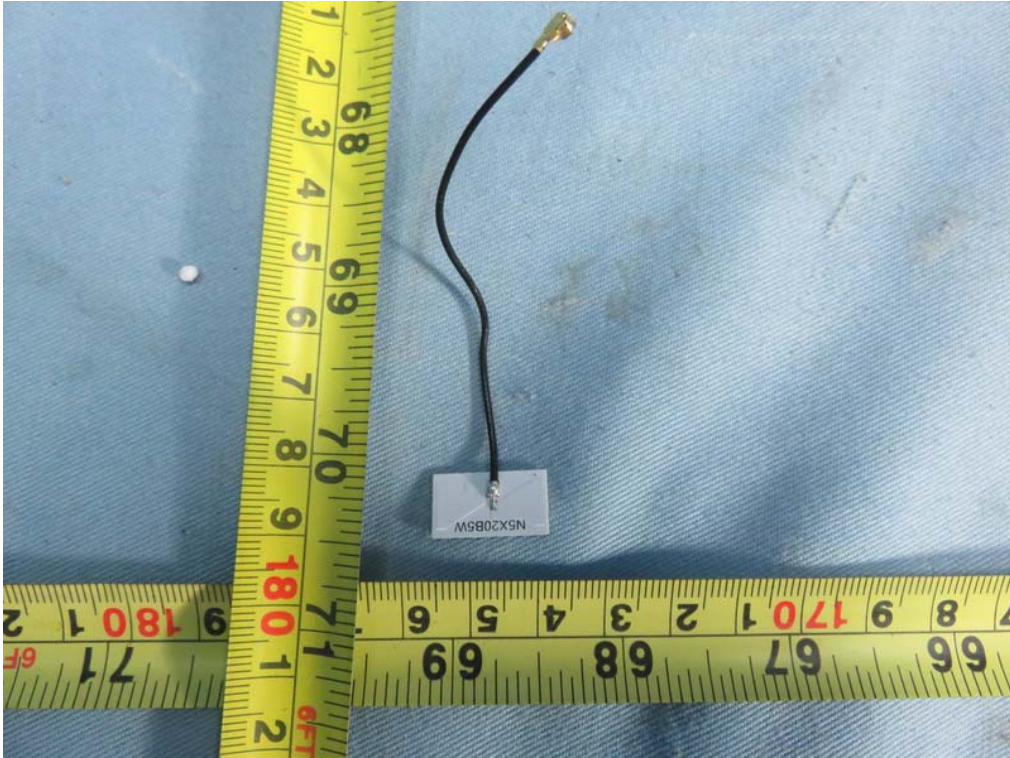

ZNID-GE-2428A1

ZNID-GPON-2428A1

Adapter: S18B72-120A200-C4

Adapter: SOY-1200200US