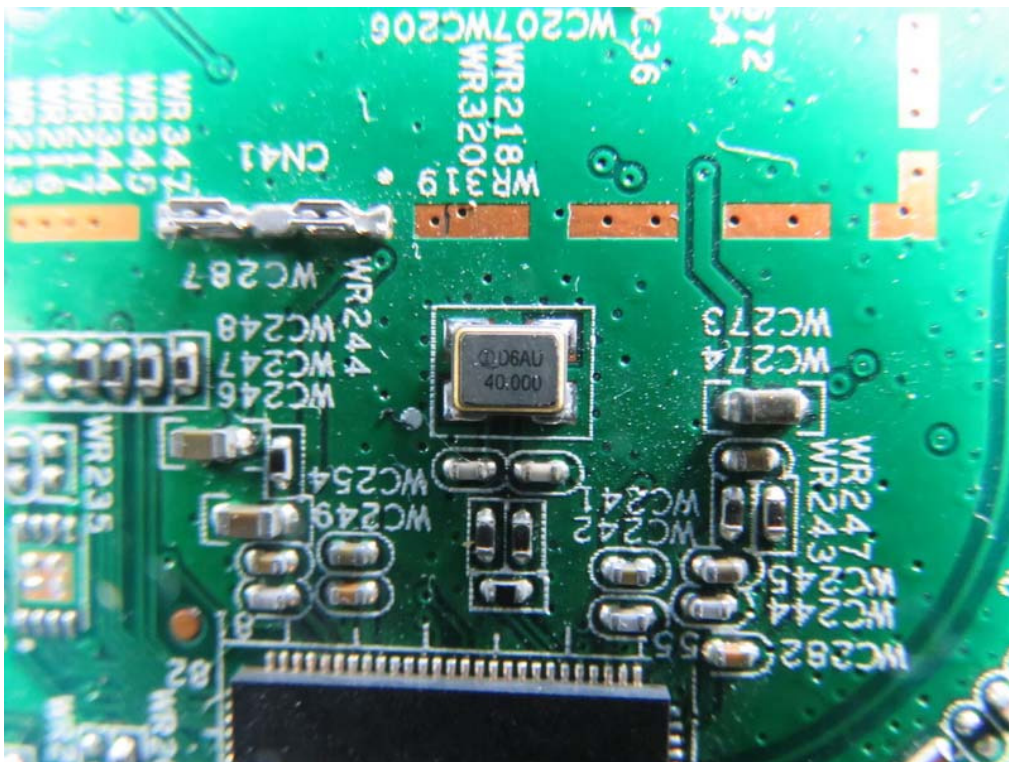

ZNID-GE-2428A1

ZNID-GPON-2428A1

Adapter: S18B72-120A200-C4

Adapter: SOY-1200200US