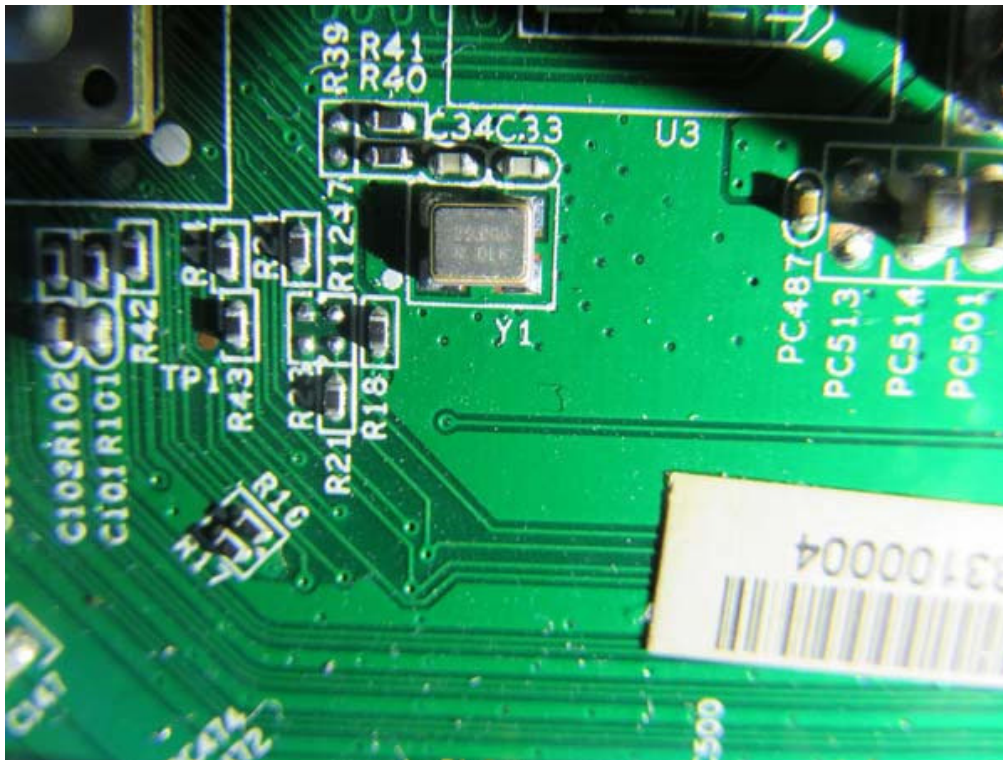

ZNID-GE-2428A1

ZNID-GPON-2428A1

Adapter: S18B72-120A200-C4

Adapter: SOY-1200200US