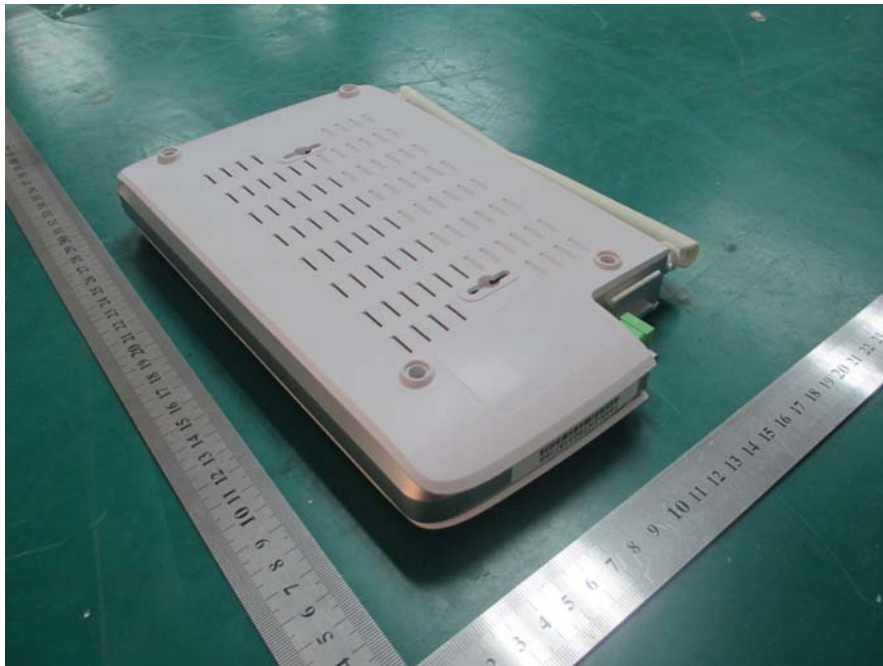

External Photos of EUT

ZNID-GPON-2427A-***

ZNID-FE-2426A-***

ZNID-GE-2426A-***

ZNID-GPON-2426A-***

Adapter 1#: ADS18B-W120150

Adapter 2#: PS18K1201500UE

Adapter 3#: S24B12-120A50-04