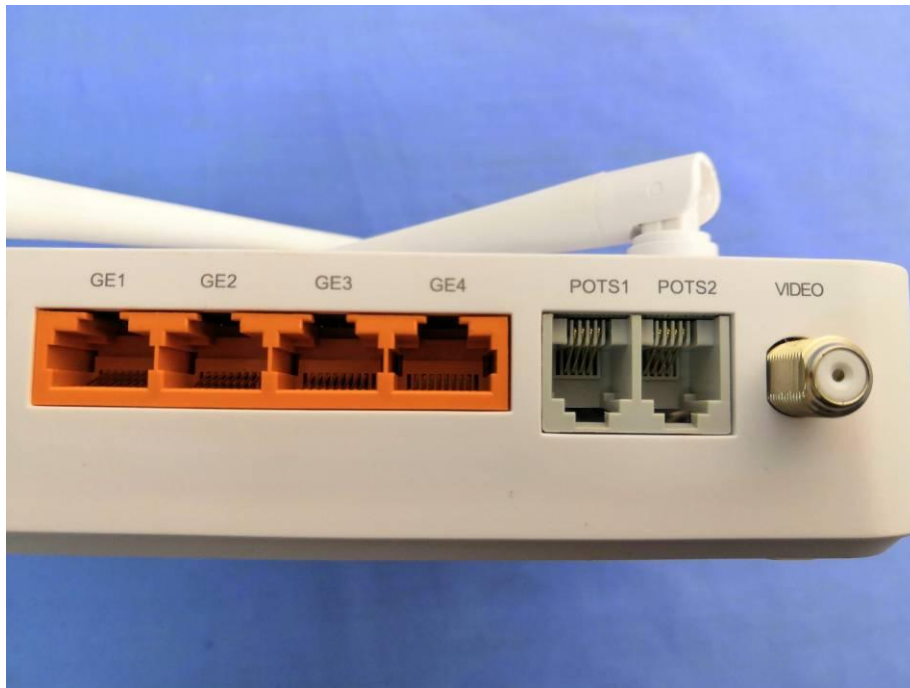

**External Photos of EUT**  
Model: ZNID-GPON-2427A1

Adapter 1#: S18B72-120A150-C4  
(US)

Adapter 2#: SOY-1200150  
(US)