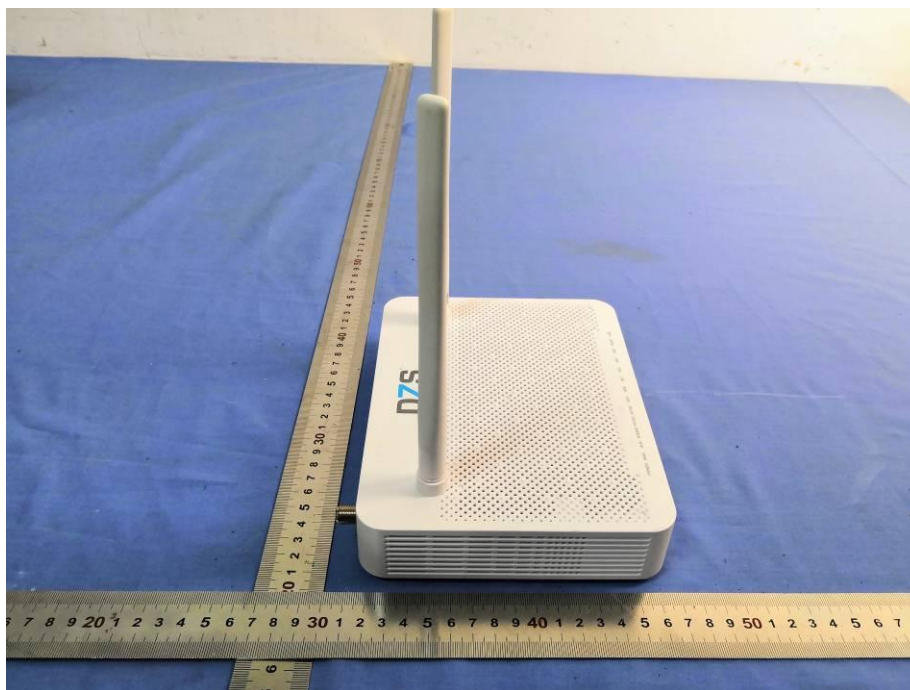

**External Photos of EUT**  
Model: ZNID-GPON-2427A1

Adapter 1#: S18B72-120A150-C4  
(US)

Adapter 2#: SOY-1200150  
(US)