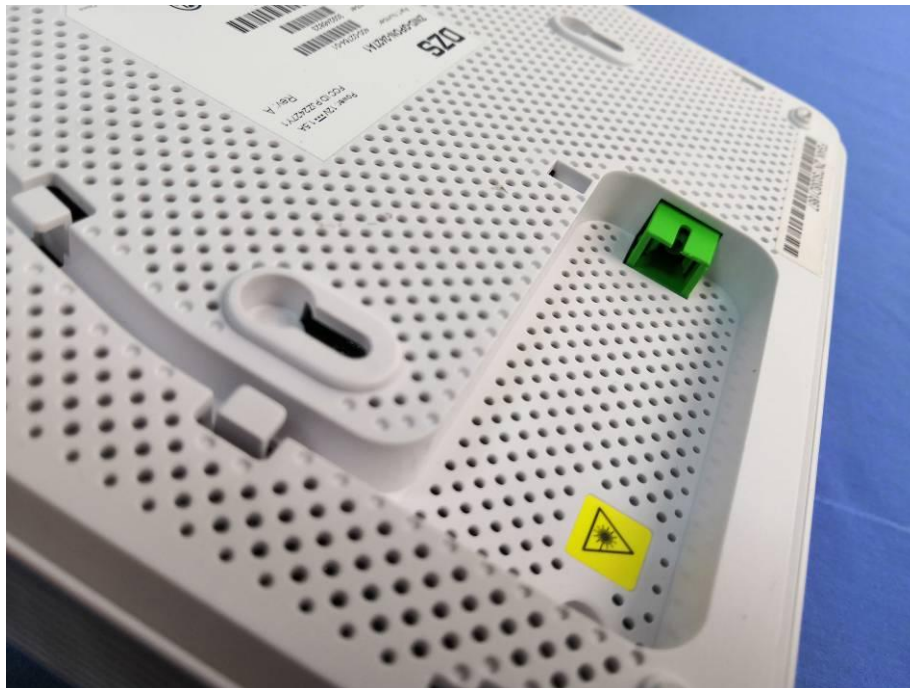

**External Photos of EUT**  
Model: ZNID-GPON-2427A1

Adapter 1#: S18B72-120A150-C4  
(US)

Adapter 2#: SOY-1200150  
(US)