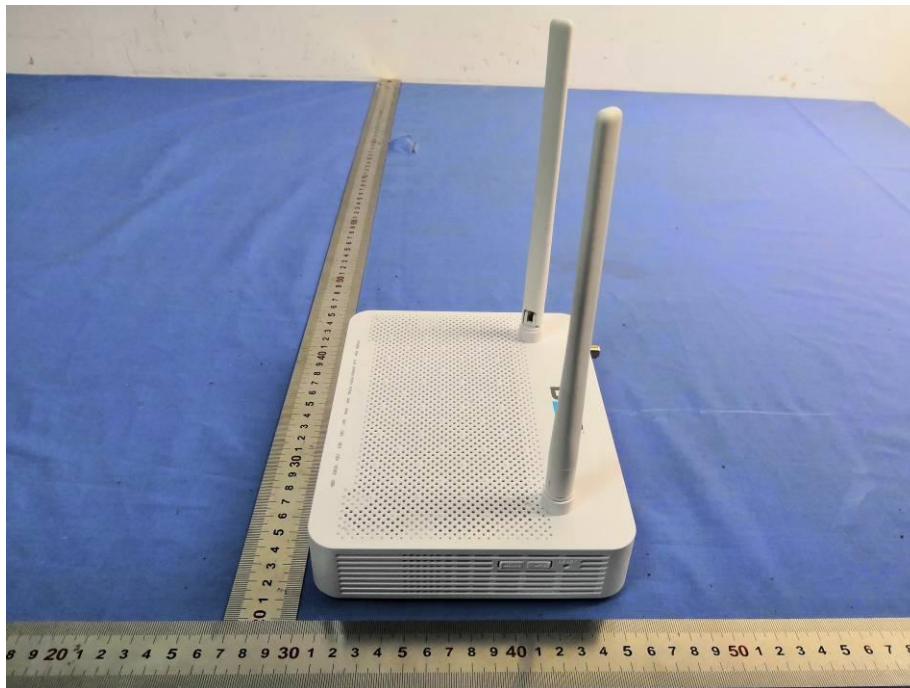

**External Photos of EUT**  
Model: ZNID-GPON-2427A1

Adapter 1#: S18B72-120A150-C4  
(US)

Adapter 2#: SOY-1200150  
(US)