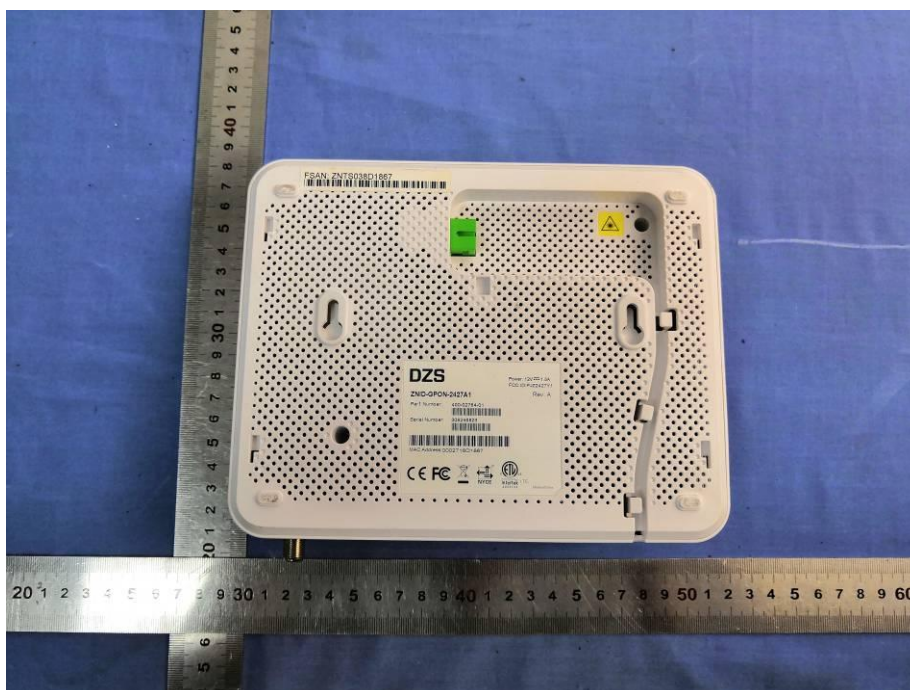

**External Photos of EUT**  
Model: ZNID-GPON-2427A1

Adapter 1#: S18B72-120A150-C4  
(US)

Adapter 2#: SOY-1200150  
(US)