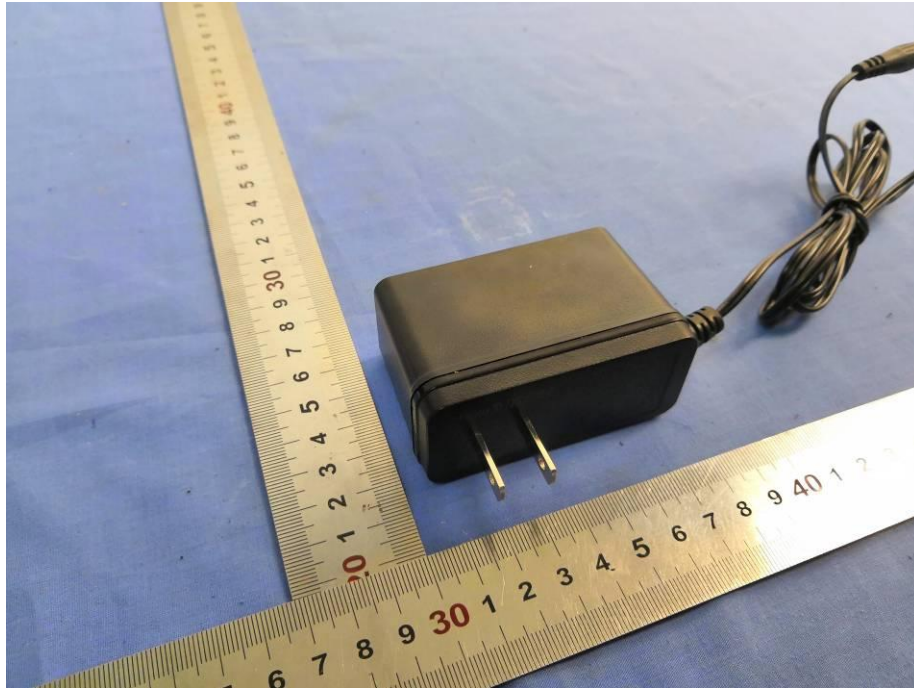

**External Photos of EUT**  
Model: ZNID-GPON-2427A1

Adapter 1#: S18B72-120A150-C4  
(US)

Adapter 2#: SOY-1200150  
(US)