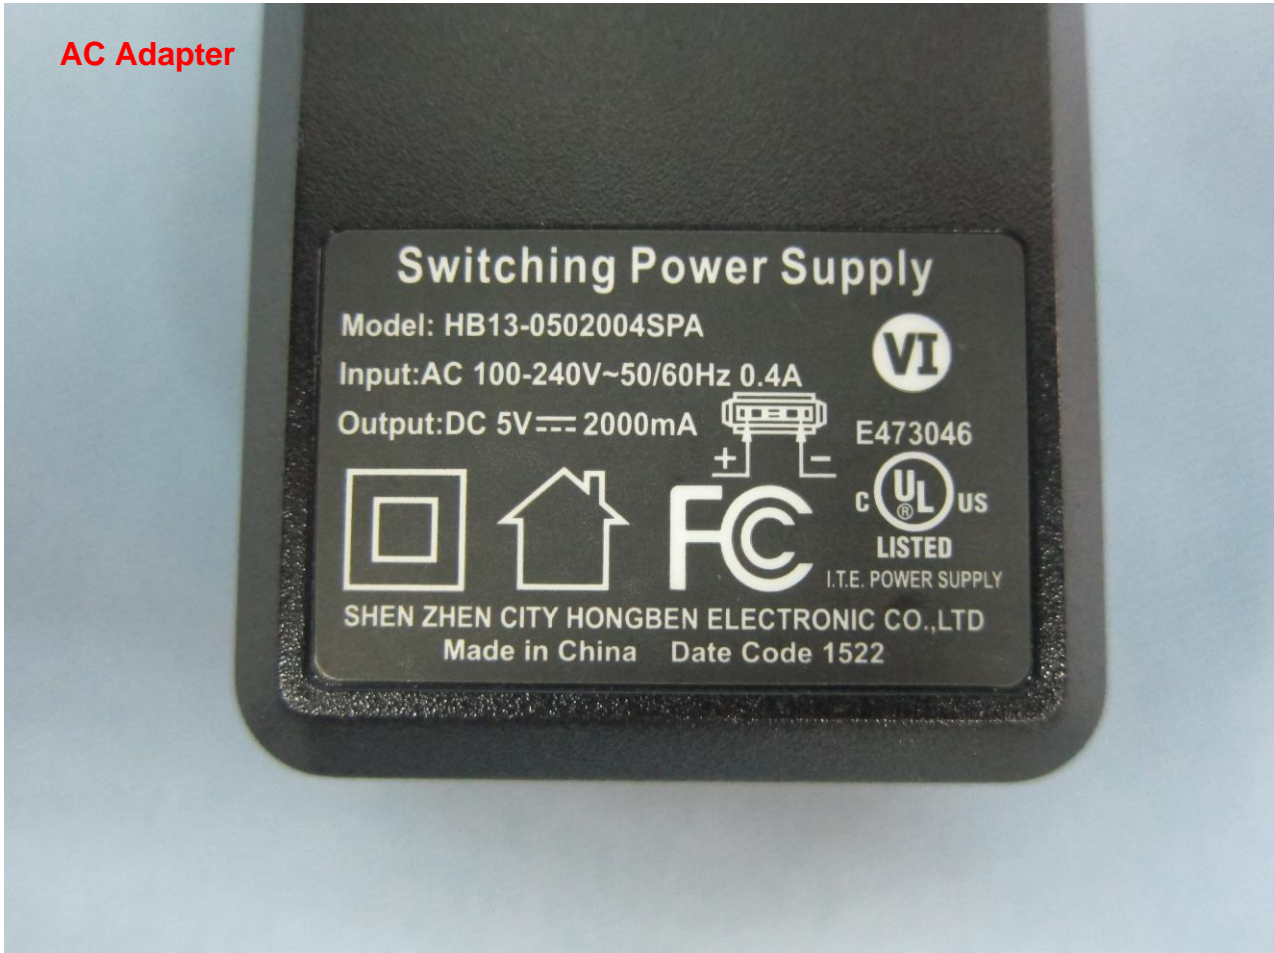

Brand Name: Nabi; Model Name: NBX208HQCG; Marketing Name: Nabi ELEV-8

AC Adapter