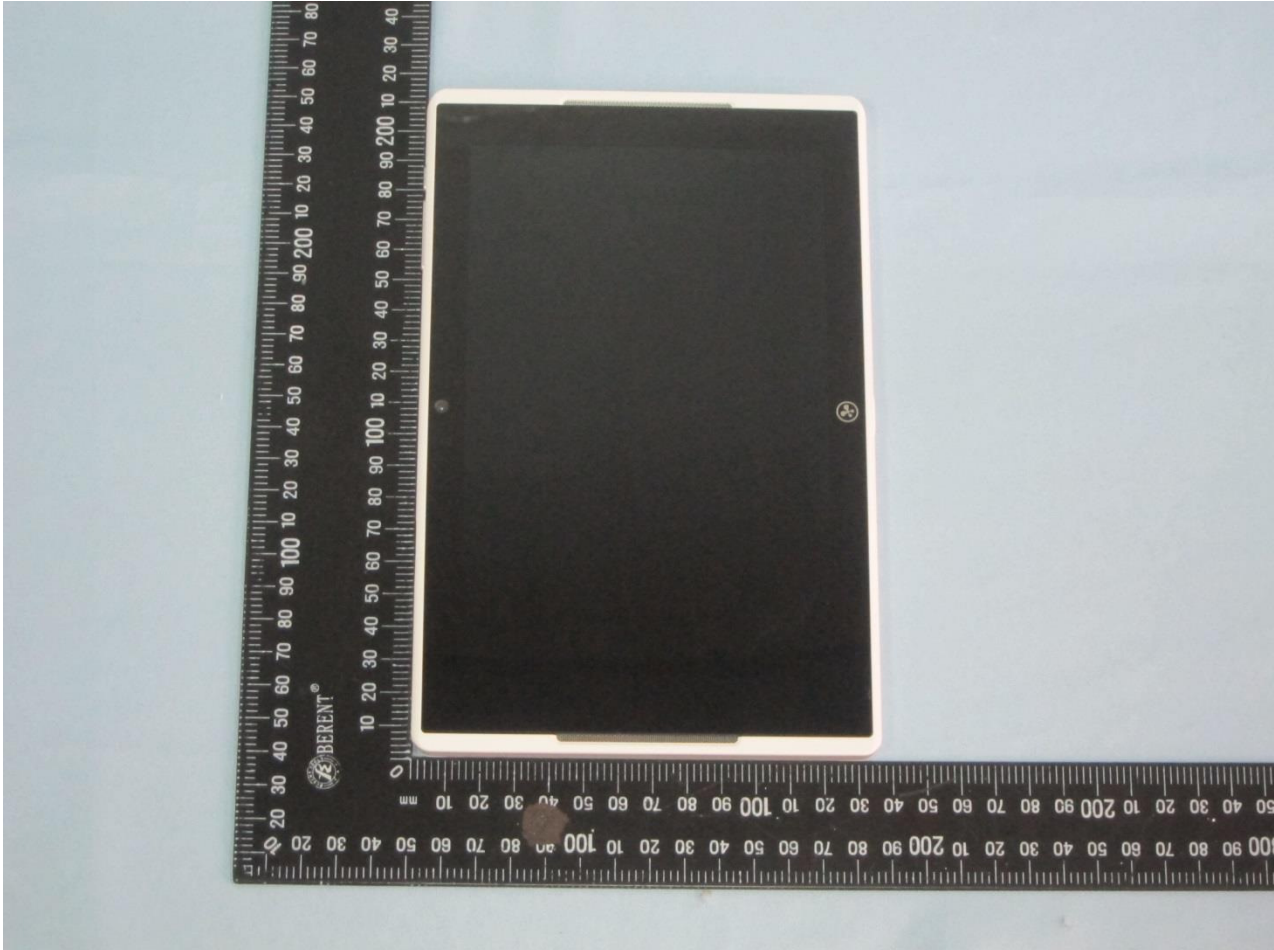

1. External Photograph of EUT

Brand Name: Mattel-nabi; Model Name: NBV208HMKG

Brand Name: Mattel-nabi; Model Name: NBV208HMKG

Brand Name: Mattel-nabi; Model Name: NBV208HMKG

Brand Name: Mattel-nabi; Model Name: NBV208HMKG

Brand Name: Mattel-nabi; Model Name: NBV208HMKG

Brand Name: Mattel-nabi; Model Name: NBV208HMKG

2. **Photograph of Accessory**

Brand Name: Mattel-nabi; Model Name: NBV208HMKG

| Specification of Accessory | | | | |
|----------------------------|-------------------------|--|-------------------|------------------|
| AC Adapter | Brand Name | nabi | Model Name | HB05M-0501504SPA |
| | Power Rating | I/P: 100-240Vac ~ 50/60Hz, 0.4A, O/P: 5Vdc, 1.5A | | |
| Battery | Brand Name | nabi | Model Name | N/A |
| | Power Rating | 3.7Vdc, 4000mAh | | |
| USB Cable | Signal Line Type | 1.0m shielded without core | | |