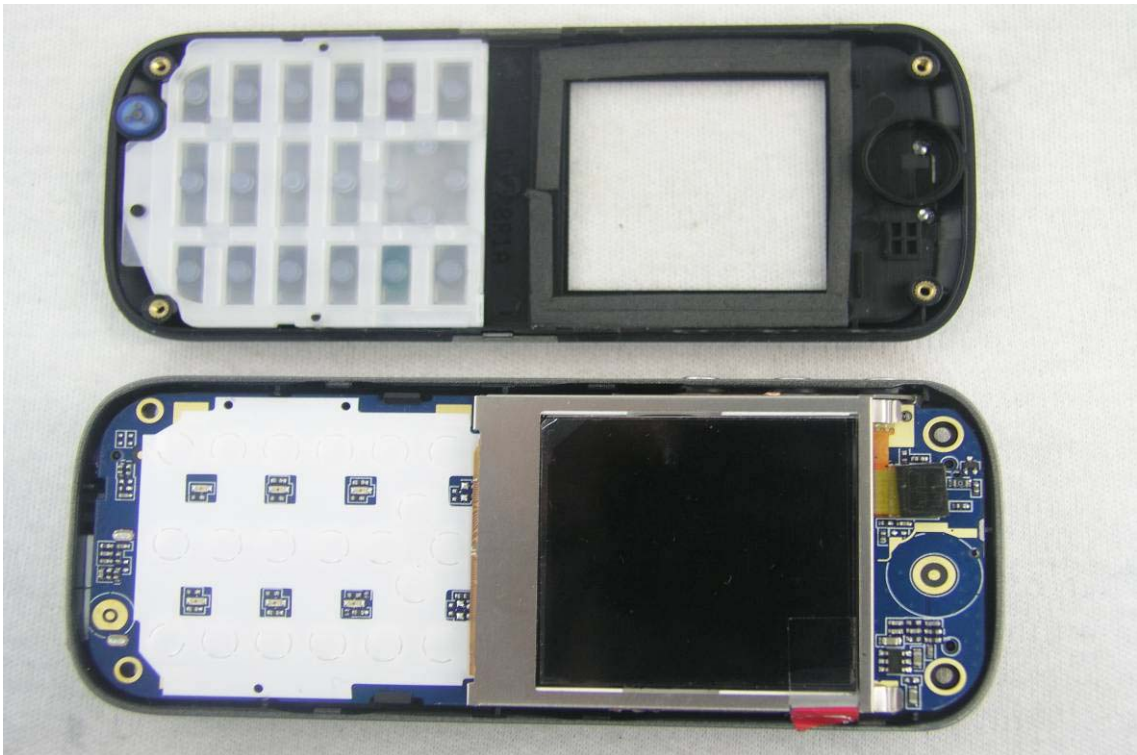

Open View of EUT – 4

This Test Report is issued by the Company subject to its General Conditions of Service printed overleaf. Attention is drawn to the limitations of liability, indemnification, and Jurisdictional issued defined therein. The results shown in this test report refer only to the sample(s) tested unless otherwise stated. This test report cannot be reproduced, except in full, without prior written permission of the Company. 此報告是遵循本公司訂定之通用服務條款所製作發放。請注意此條款列印於背面，將本公司之義務，免責，管轄權皆明確規範之。此報告結果除非另有說明僅對檢驗之樣品負責。本報告未經本公司書面許可，不可部份複製。