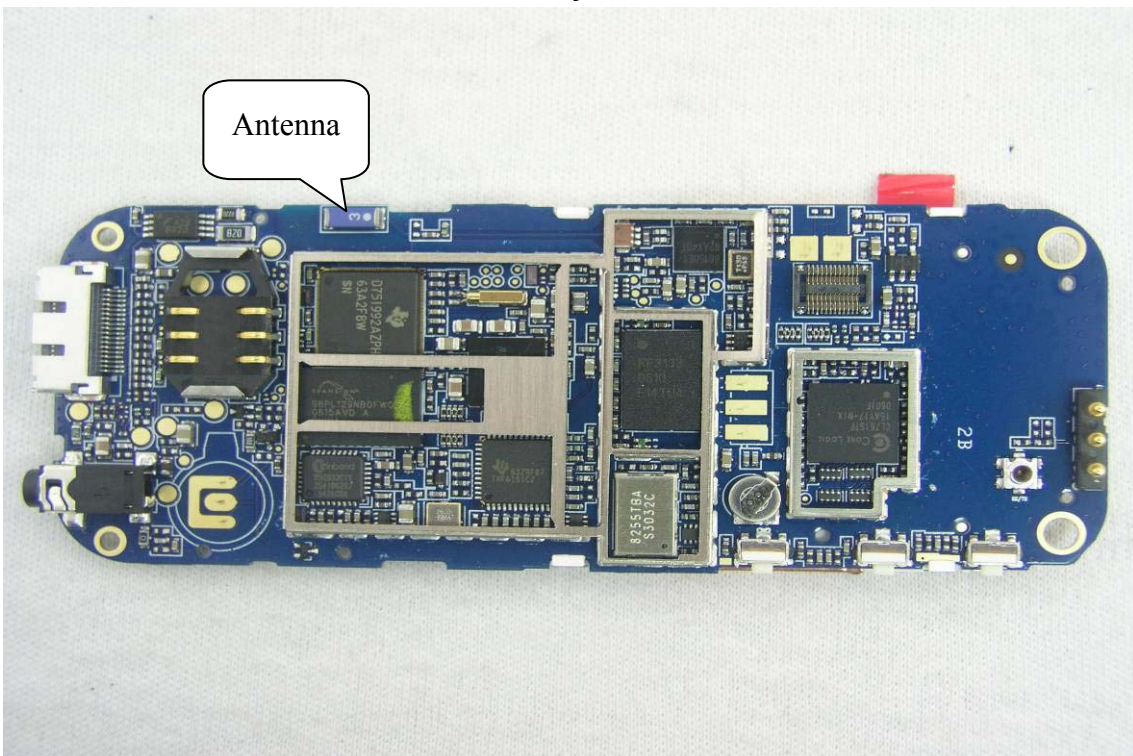

Internal of EUT -1

This Test Report is issued by the Company subject to its General Conditions of Service printed overleaf. Attention is drawn to the limitations of liability, indemnification, and Jurisdictional issued defined therein. The results shown in this test report refer only to the sample(s) tested unless otherwise stated. This test report cannot be reproduced, except in full, without prior written permission of the Company. 此報告是遵循本公司訂定之通用服務條款所製作發放。請注意此條款列印於背面，將本公司之義務，免責，管轄權皆明確規範之。此報告結果除非另有說明僅對檢驗之樣品負責。本報告未經本公司書面許可，不可部份複製。