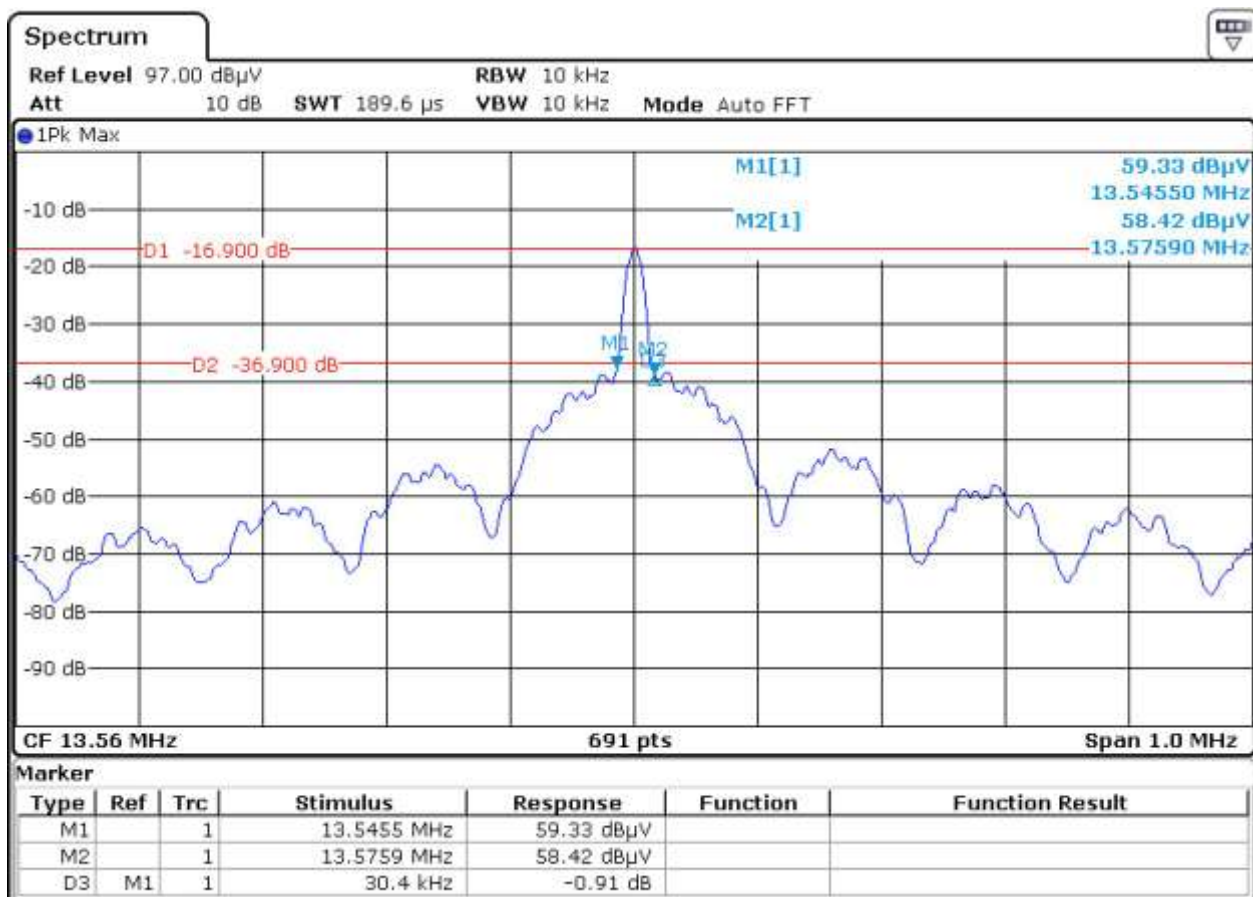

Annex no. 3

Occupied Bandwidth Plot

20 dB bandwidth

99 % bandwidth