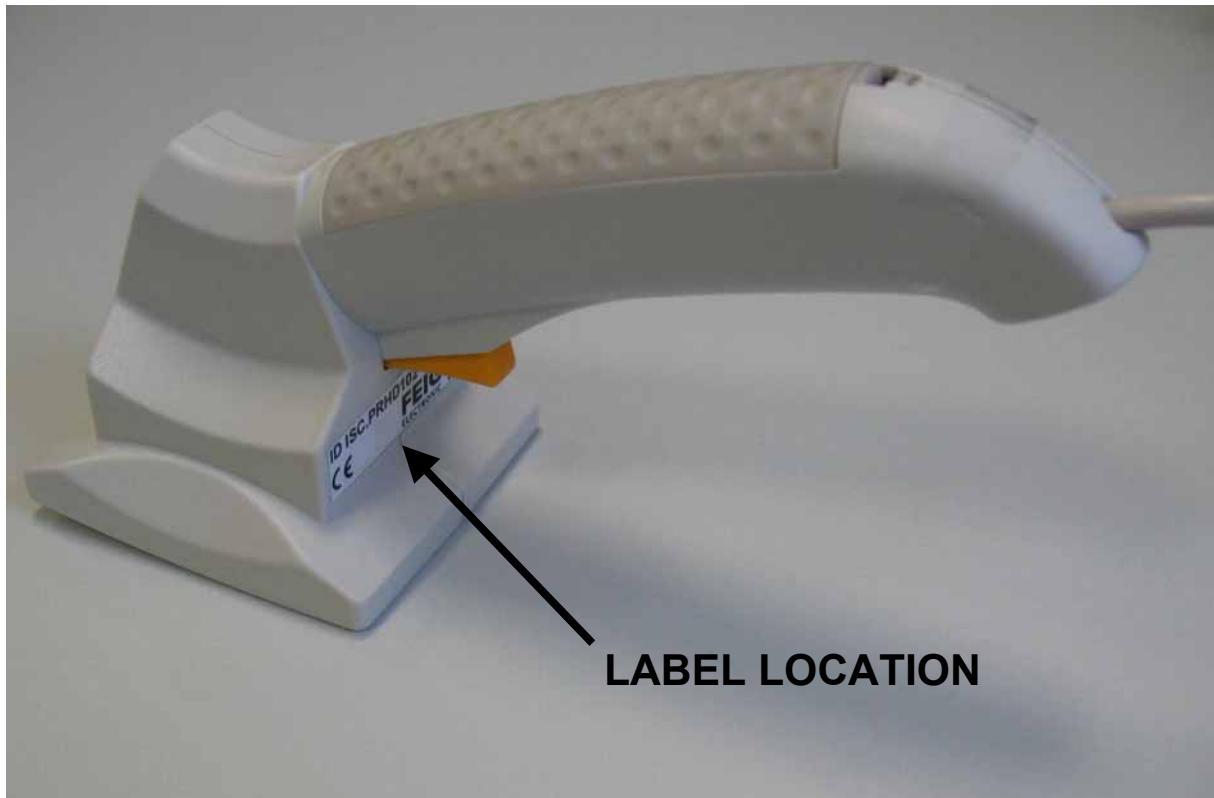

Labels ID ISC.PRH102 / ID ISC.PRHD102

Position of the Label on the Housing:

Labels (53,5 x 14,7 mm²):

ID ISC.PRH102-B
FCC ID PJMPRH102
IC: 6633A-PRH102
FC
Made in Germany

FEIG
ELECTRONIC
 **CE**

ID ISC.PRH102-USB
FCC ID PJMPRH102
IC: 6633A-PRH102
FC
Made in Germany