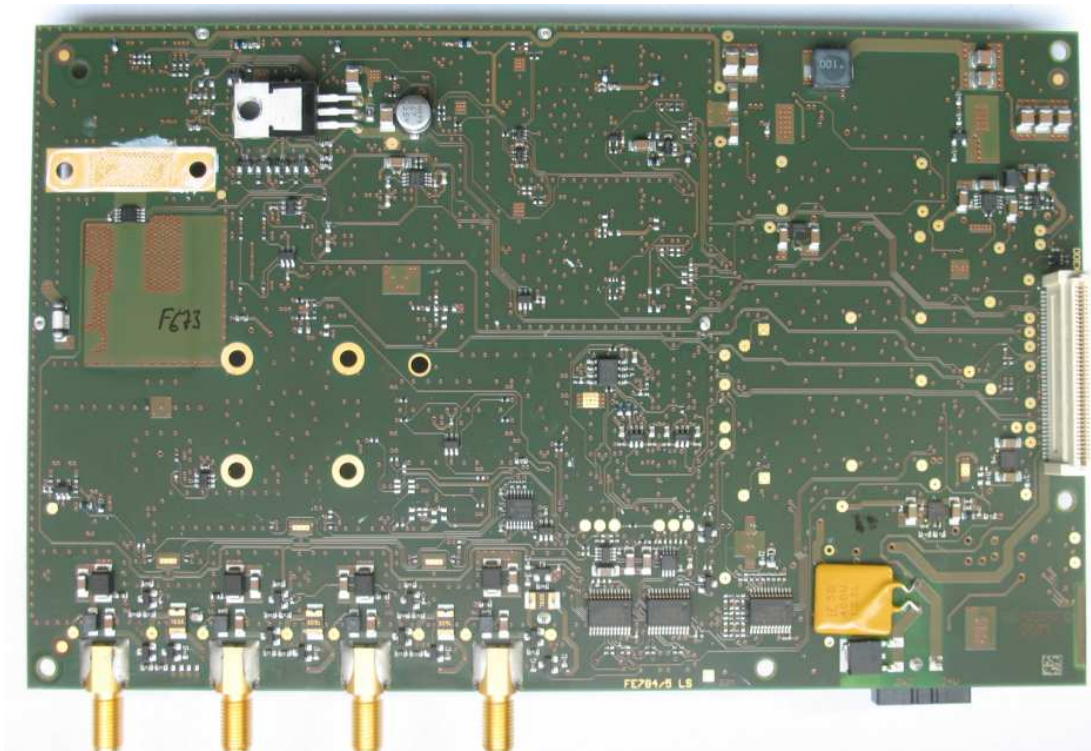

INTERNAL PHOTOS

ID ISC.LRU3000 / ID ISC.LRU3500

UHF Long Range Reader

Reader mounted without top cover:

Reader mounted without shielding:

Analog Board without shielding – top view:

Analog Board – bottom view:

CPU Board and Digital Board mounted:

CPU Board – top view:

CPU Board – bottom view:

Digital Board mounted:

Digital Board without shielding – top view:

Digital Board – bottom view: