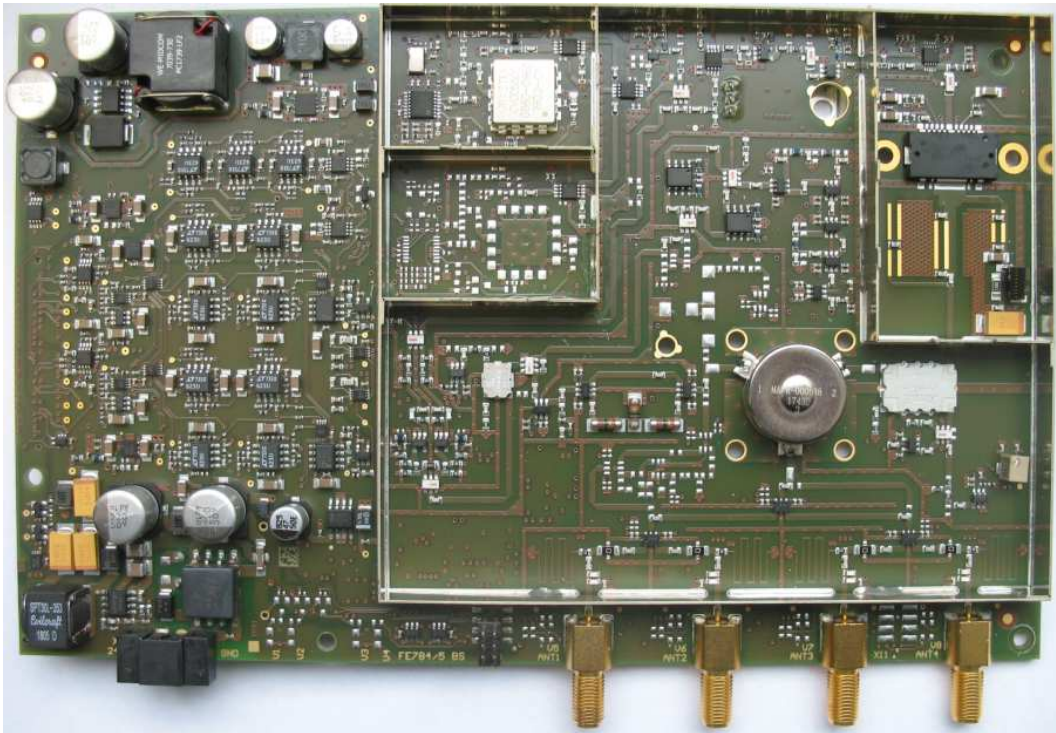

INTERNAL PHOTOS

ID ISC.LRU3000 / ID ISC.LRU3500

UHF Long Range Reader

Reader mounted without top cover:

Reader mounted without shielding:

Analog Board without shielding – top view:

Analog Board – bottom view:

CPU Board and Digital Board mounted:

CPU Board – top view:

CPU Board – bottom view:

Digital Board mounted:

Digital Board without shielding – top view:

Digital Board – bottom view: