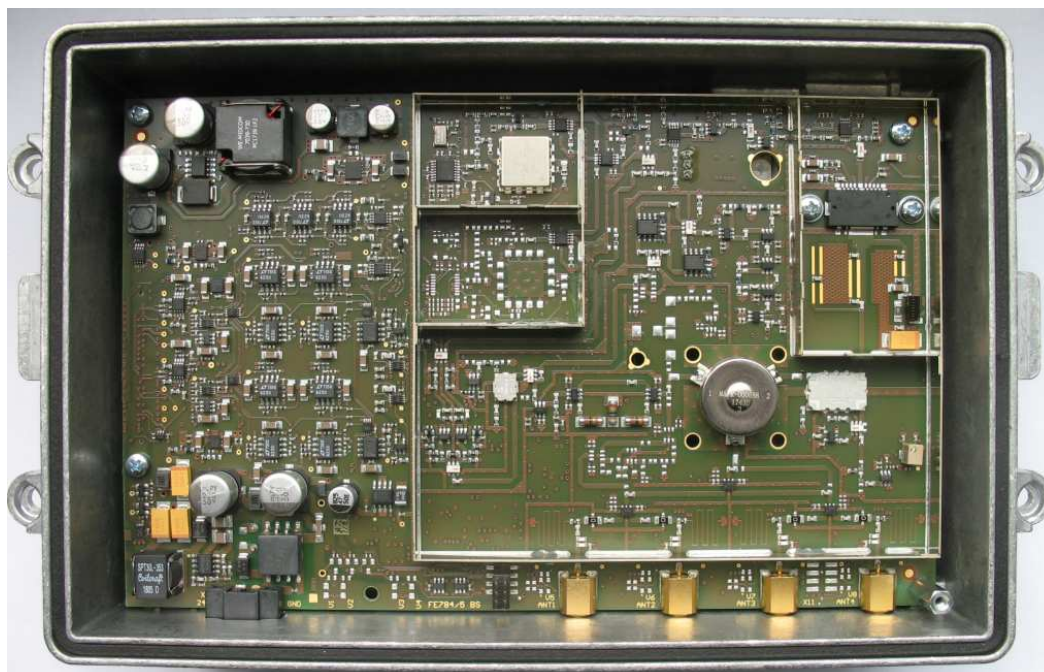

INTERNAL PHOTOS

ID ISC.LRU3000 / ID ISC.LRU3500

UHF Long Range Reader

Reader mounted without top cover:

Reader mounted without shielding:

Analog Board without shielding – top view:

Analog Board – bottom view:

CPU Board and Digital Board mounted:

CPU Board – top view:

CPU Board – bottom view:

Digital Board mounted:

Digital Board without shielding – top view:

Digital Board – bottom view: