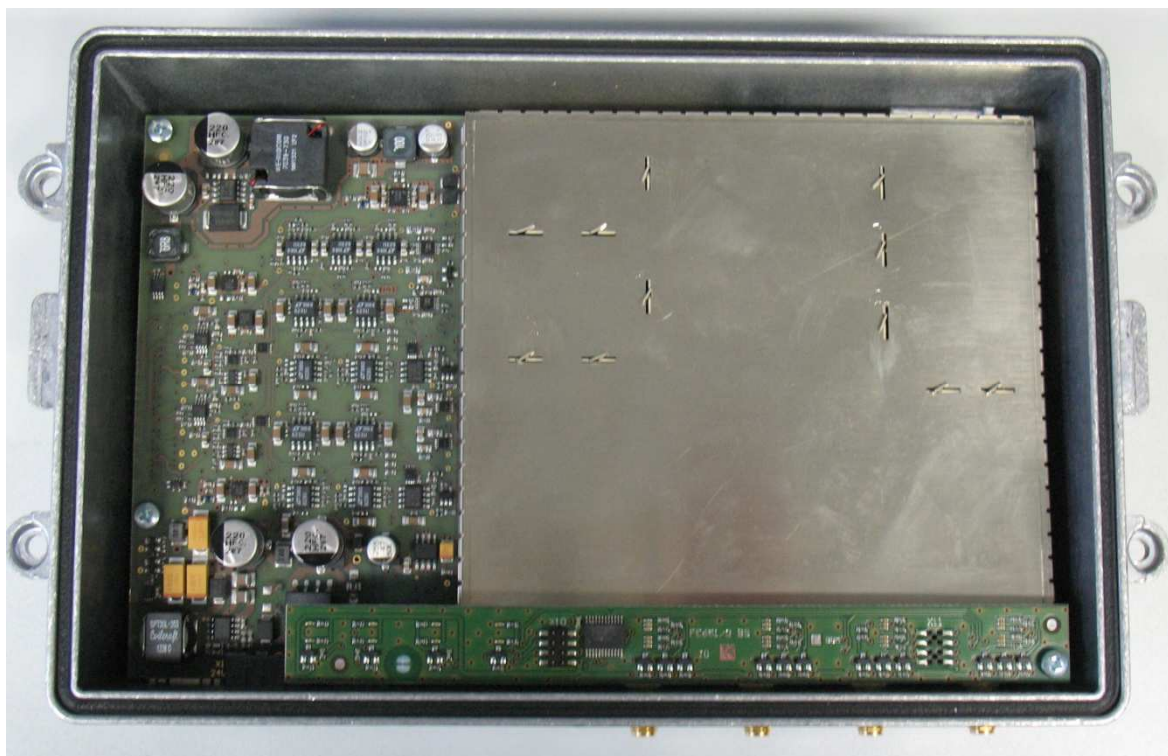

INTERNAL PHOTOS

ID ISC.LRU3000 / ID ISC.LRU3500

UHF Long Range Reader

Reader mounted without top cover:

Reader mounted without shielding:

Analog Board without shielding – top view:

Analog Board – bottom view:

CPU Board and Digital Board mounted:

CPU Board – top view:

CPU Board – bottom view:

Digital Board mounted:

Digital Board without shielding – top view:

Digital Board – bottom view: