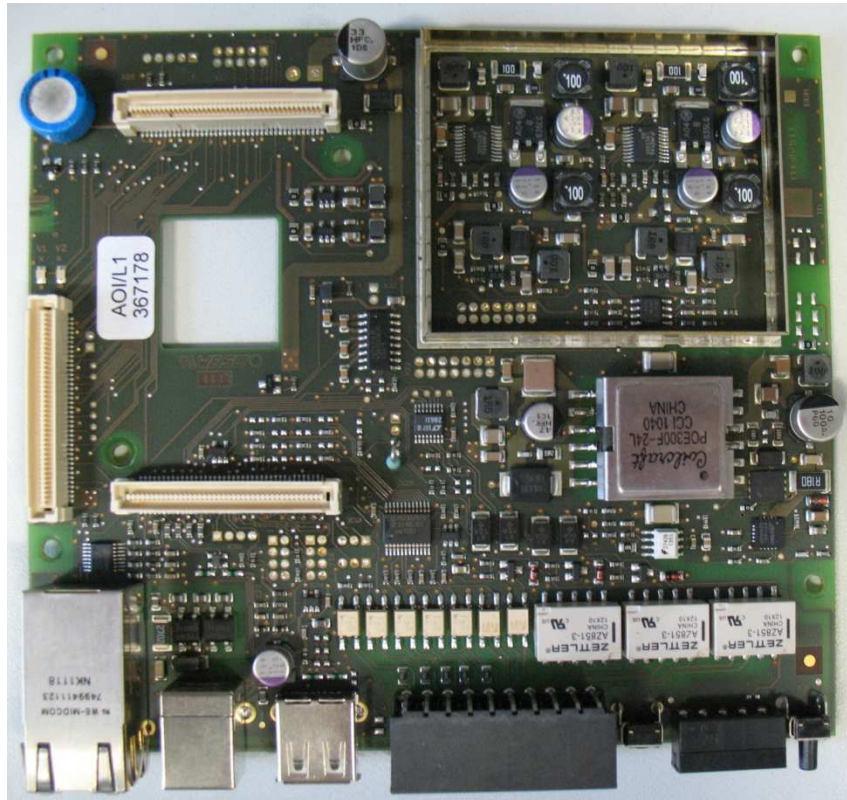

INTERNAL PHOTOS

ID ISC.LRU3000 / ID ISC.LRU3500

UHF Long Range Reader

Reader mounted without top cover:

Reader mounted without shielding:

Analog Board without shielding – top view:

Analog Board – bottom view:

CPU Board and Digital Board mounted:

CPU Board – top view:

CPU Board – bottom view:

Digital Board mounted:

Digital Board without shielding – top view:

Digital Board – bottom view: