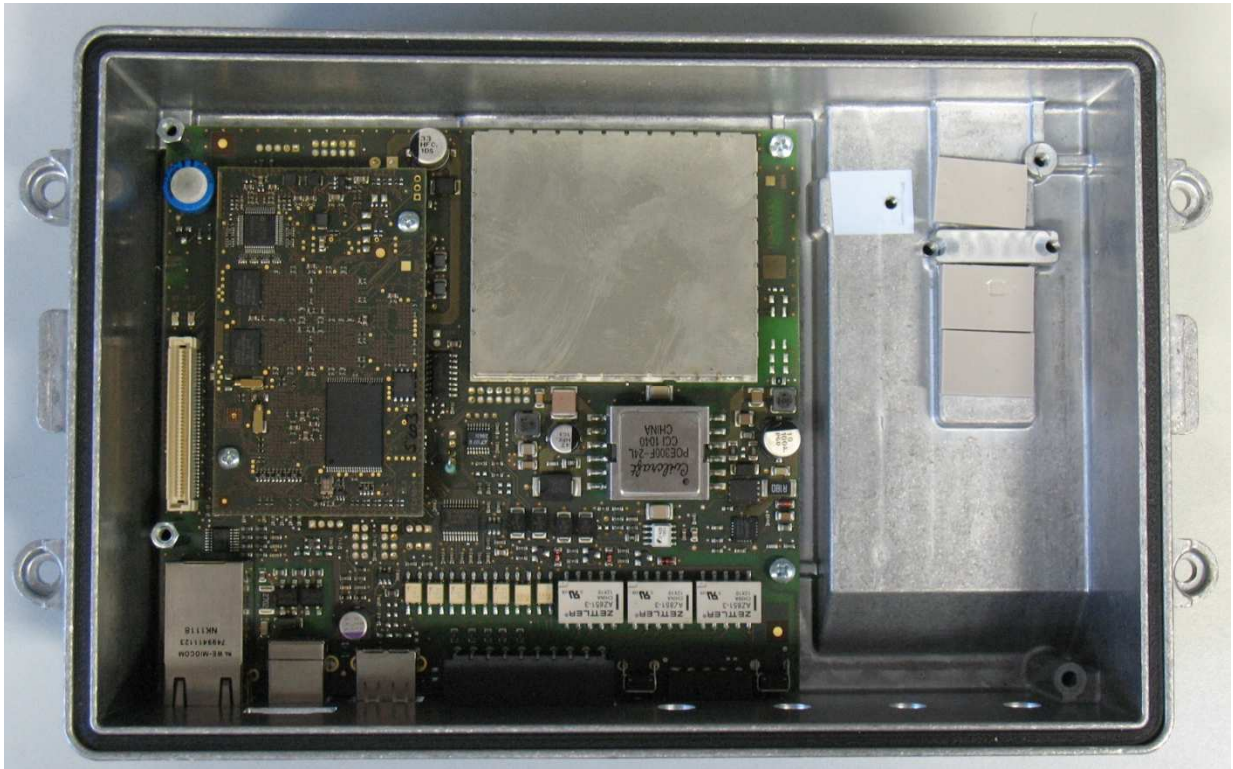

INTERNAL PHOTOS

ID ISC.LRU3000 / ID ISC.LRU3500

UHF Long Range Reader

Reader mounted without top cover:

Reader mounted without shielding:

Analog Board without shielding – top view:

Analog Board – bottom view:

CPU Board and Digital Board mounted:

CPU Board – top view:

CPU Board – bottom view:

Digital Board mounted:

Digital Board without shielding – top view:

Digital Board – bottom view: