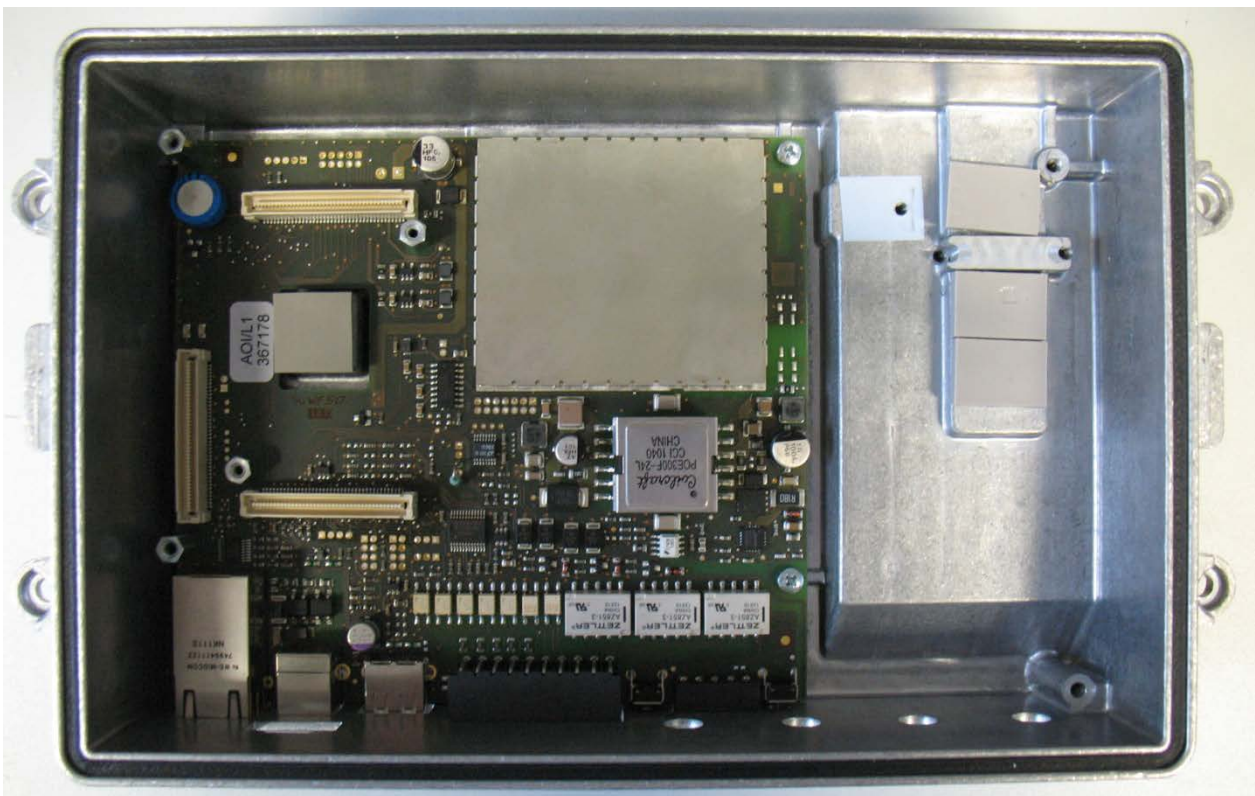

Annex no. 2

Internal Photographs

INTERNAL PHOTOS

ID ISC.LRU3000 / ID ISC.LRU3500

UHF Long Range Reader

Reader mounted without top cover:

Reader mounted without shielding:

Analog Board without shielding – top view:

Analog Board – bottom view:

CPU Board and Digital Board mounted:

CPU Board – top view:

CPU Board – bottom view:

Digital Board mounted:

Digital Board without shielding – top view:

Digital Board – bottom view: