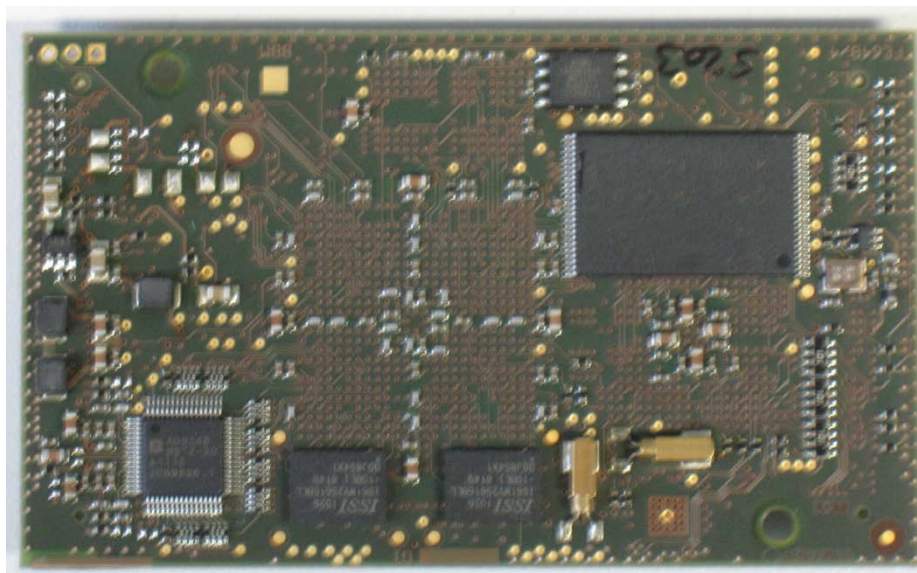

Annex no. 2

Internal Photographs

INTERNAL PHOTOS

ID ISC.LRU3000 / ID ISC.LRU3500

UHF Long Range Reader

Reader mounted without top cover:

Reader mounted without shielding:

Analog Board without shielding – top view:

Analog Board – bottom view:

CPU Board and Digital Board mounted:

CPU Board – top view:

CPU Board – bottom view:

Digital Board mounted:

Digital Board without shielding – top view:

Digital Board – bottom view: