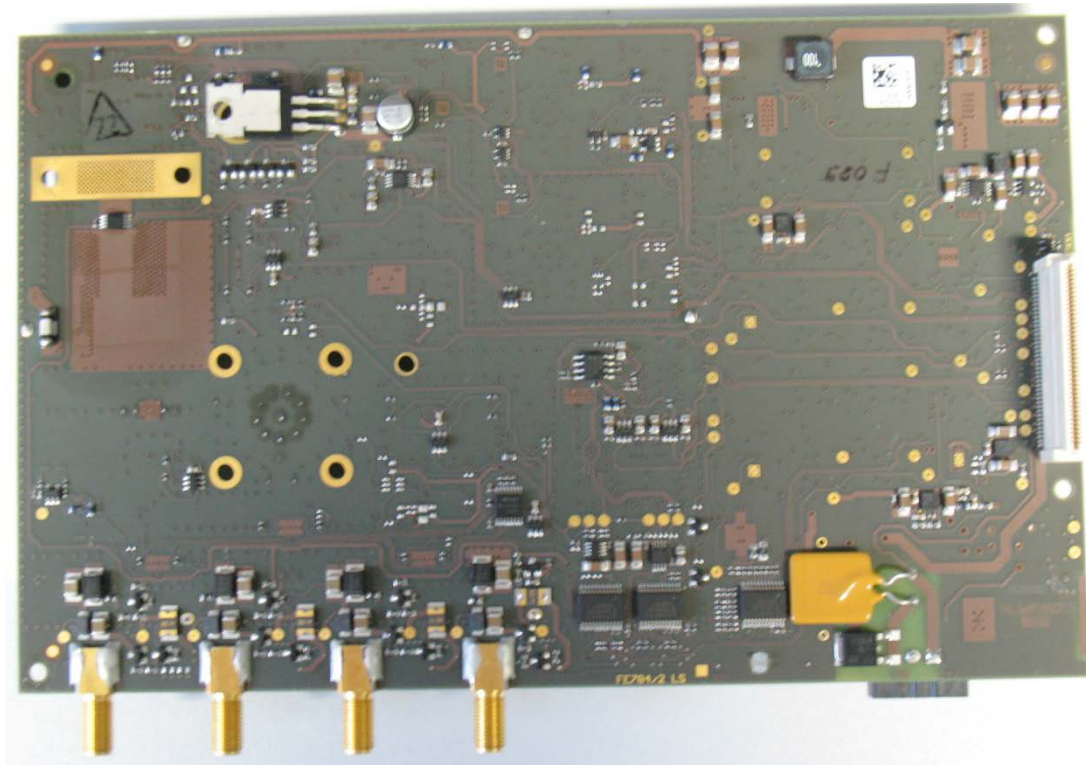

Annex no. 2

Internal Photographs

INTERNAL PHOTOS

ID ISC.LRU3000 / ID ISC.LRU3500

UHF Long Range Reader

Reader mounted without top cover:

Reader mounted without shielding:

Analog Board without shielding – top view:

Analog Board – bottom view:

CPU Board and Digital Board mounted:

CPU Board – top view:

CPU Board – bottom view:

Digital Board mounted:

Digital Board without shielding – top view:

Digital Board – bottom view: