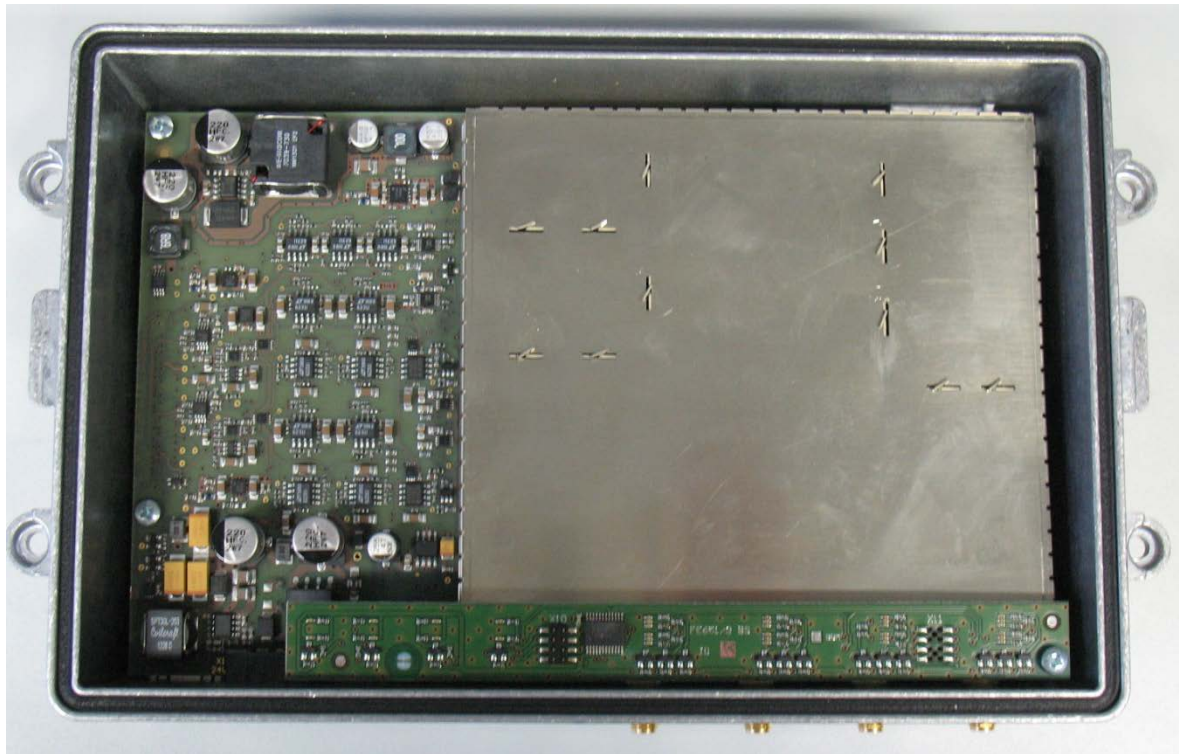

Annex no. 2

Internal Photographs

INTERNAL PHOTOS

ID ISC.LRU3000 / ID ISC.LRU3500

UHF Long Range Reader

Reader mounted without top cover:

Reader mounted without shielding:

Analog Board without shielding – top view:

Analog Board – bottom view:

CPU Board and Digital Board mounted:

CPU Board – top view:

CPU Board – bottom view:

Digital Board mounted:

Digital Board without shielding – top view:

Digital Board – bottom view: