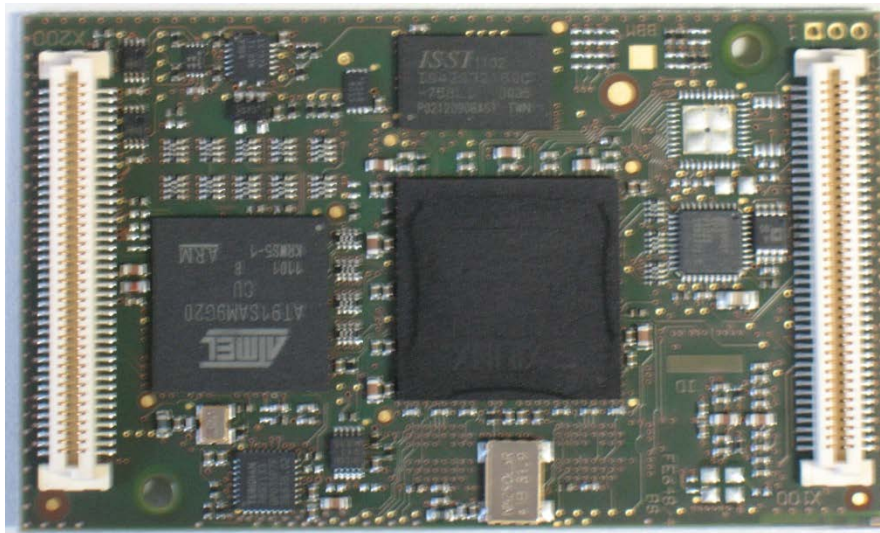

Annex no. 2

Internal Photographs

INTERNAL PHOTOS

ID ISC.LRU3000 / ID ISC.LRU3500

UHF Long Range Reader

Reader mounted without top cover:

Reader mounted without shielding:

Analog Board without shielding – top view:

Analog Board – bottom view:

CPU Board and Digital Board mounted:

CPU Board – top view:

CPU Board – bottom view:

Digital Board mounted:

Digital Board without shielding – top view:

Digital Board – bottom view: