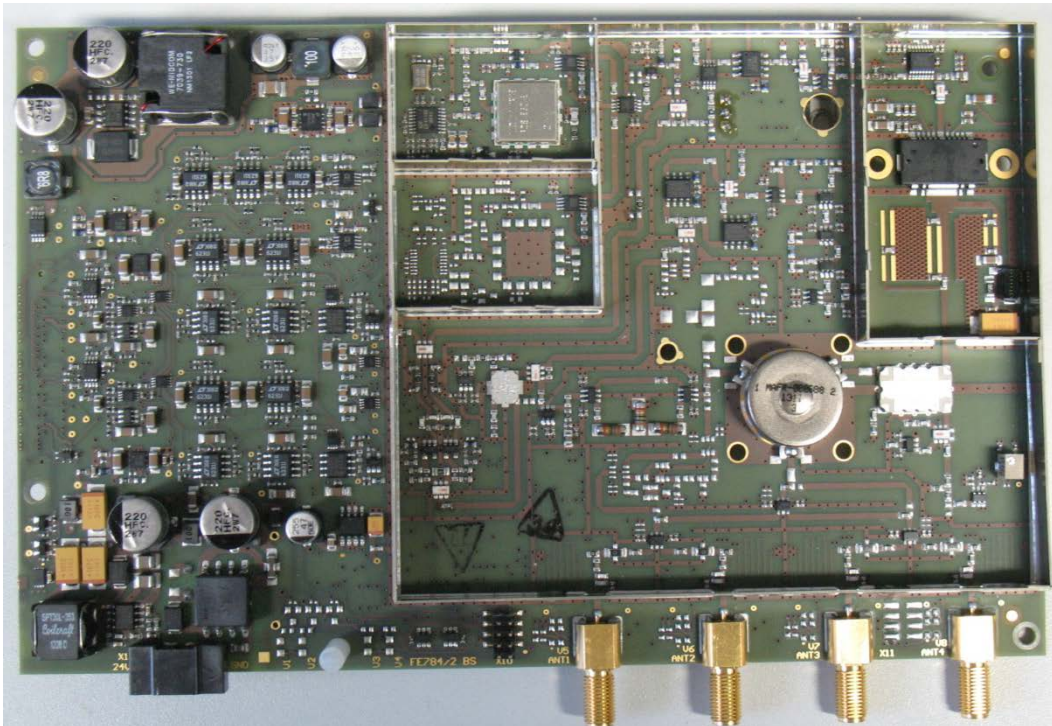

Annex no. 2

Internal Photographs

INTERNAL PHOTOS

ID ISC.LRU3000 / ID ISC.LRU3500

UHF Long Range Reader

Reader mounted without top cover:

Reader mounted without shielding:

Analog Board without shielding – top view:

Analog Board – bottom view:

CPU Board and Digital Board mounted:

CPU Board – top view:

CPU Board – bottom view:

Digital Board mounted:

Digital Board without shielding – top view:

Digital Board – bottom view: