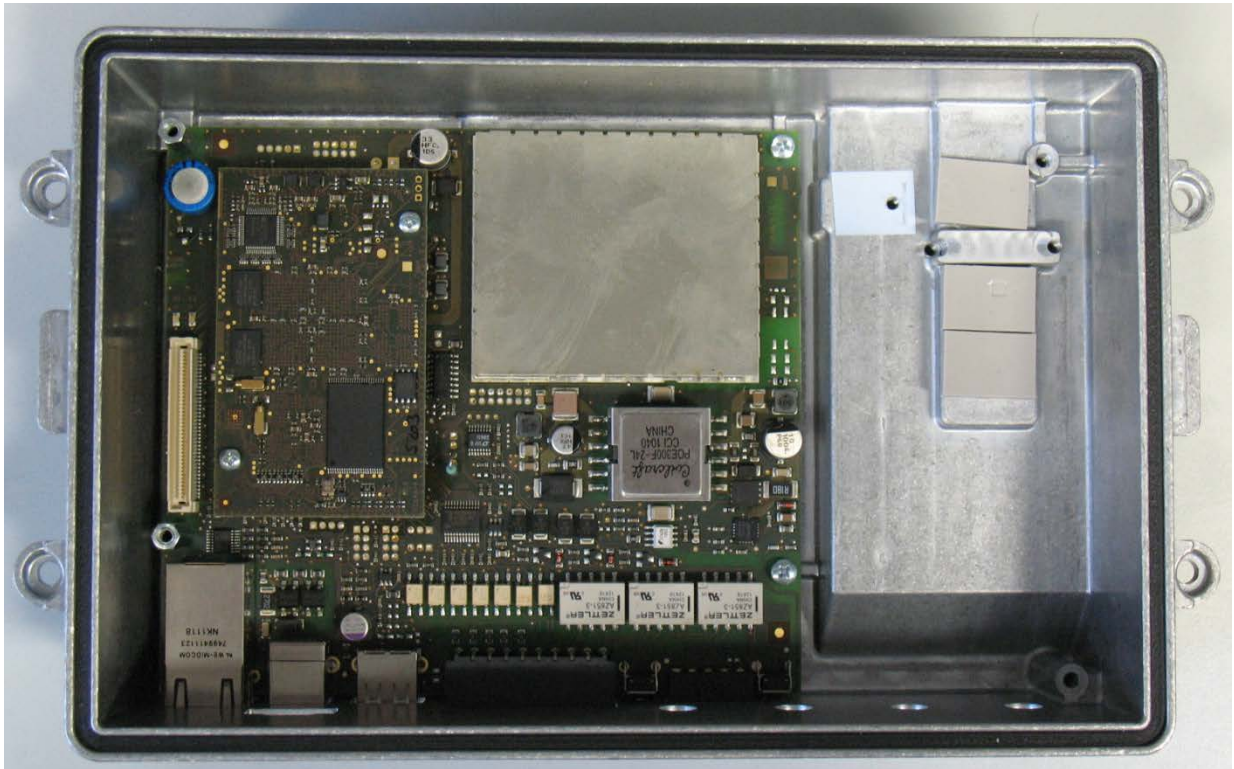

Annex no. 2

Internal Photographs

INTERNAL PHOTOS

ID ISC.LRU3000 / ID ISC.LRU3500

UHF Long Range Reader

Reader mounted without top cover:

Reader mounted without shielding:

Analog Board without shielding – top view:

Analog Board – bottom view:

CPU Board and Digital Board mounted:

CPU Board – top view:

CPU Board – bottom view:

Digital Board mounted:

Digital Board without shielding – top view:

Digital Board – bottom view: