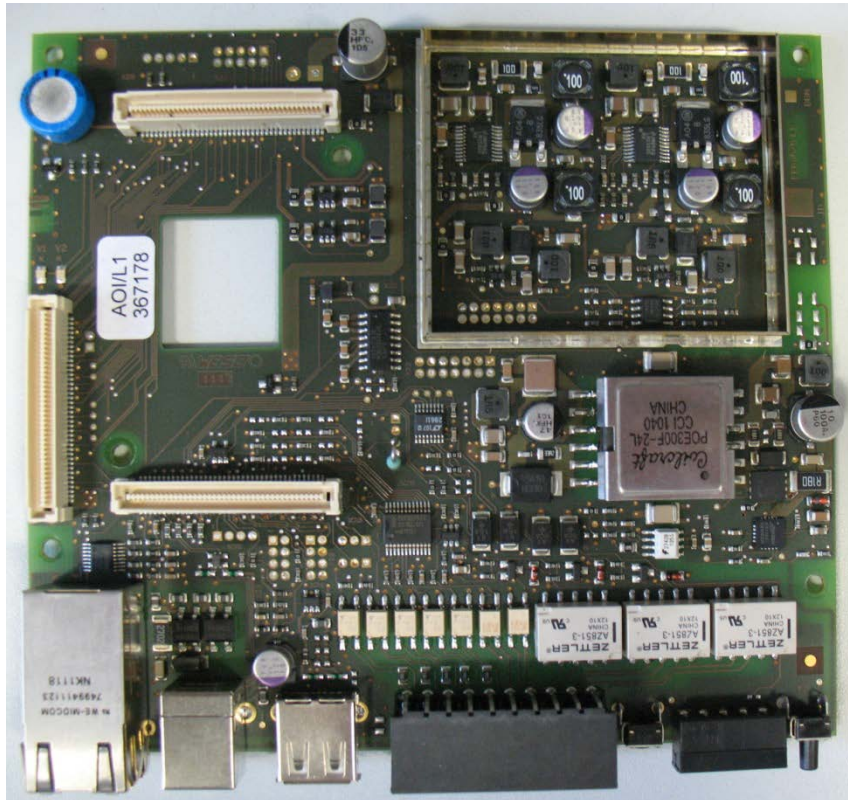

Annex no. 2

Internal Photographs

INTERNAL PHOTOS

ID ISC.LRU3000 / ID ISC.LRU3500

UHF Long Range Reader

Reader mounted without top cover:

Reader mounted without shielding:

Analog Board without shielding – top view:

Analog Board – bottom view:

CPU Board and Digital Board mounted:

CPU Board – top view:

CPU Board – bottom view:

Digital Board mounted:

Digital Board without shielding – top view:

Digital Board – bottom view: