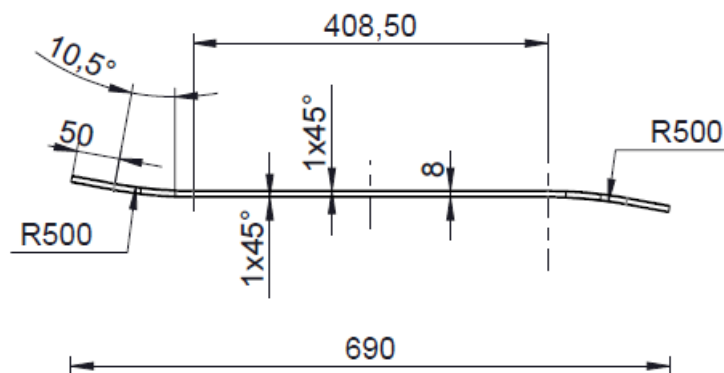

1. Differences between antenna setup,

- **ID ISC.ANT1710/690-A Crystal Gate (current antenna)**
- **ID ISC.ANT1710/690-A Crystal Gate Wave (new antenna)**
 - We changed the total dimensions of the antenna plate from 1700mm x 682mm (ID ISC.ANT1710/690-A Crystal Gate) to 1488mm x 690 mm (ID ISC.ANT171/690-A Crystal Gate Wave).
 - We changed the shape of the acrylic antenna plate. The new antenna ID ISC.ANT171/690-A Crystal Gate Wave has an "S" shape. The current antenna ID ISC.ANT1710/690-A Crystal Gate uses a "Z" shape.

Top view of the antenna plate ID ISC.ANT1710/690 Crystal Gate Wave

Date: 04.02.2020

Johannes Klein
Hardware Engineer IDP