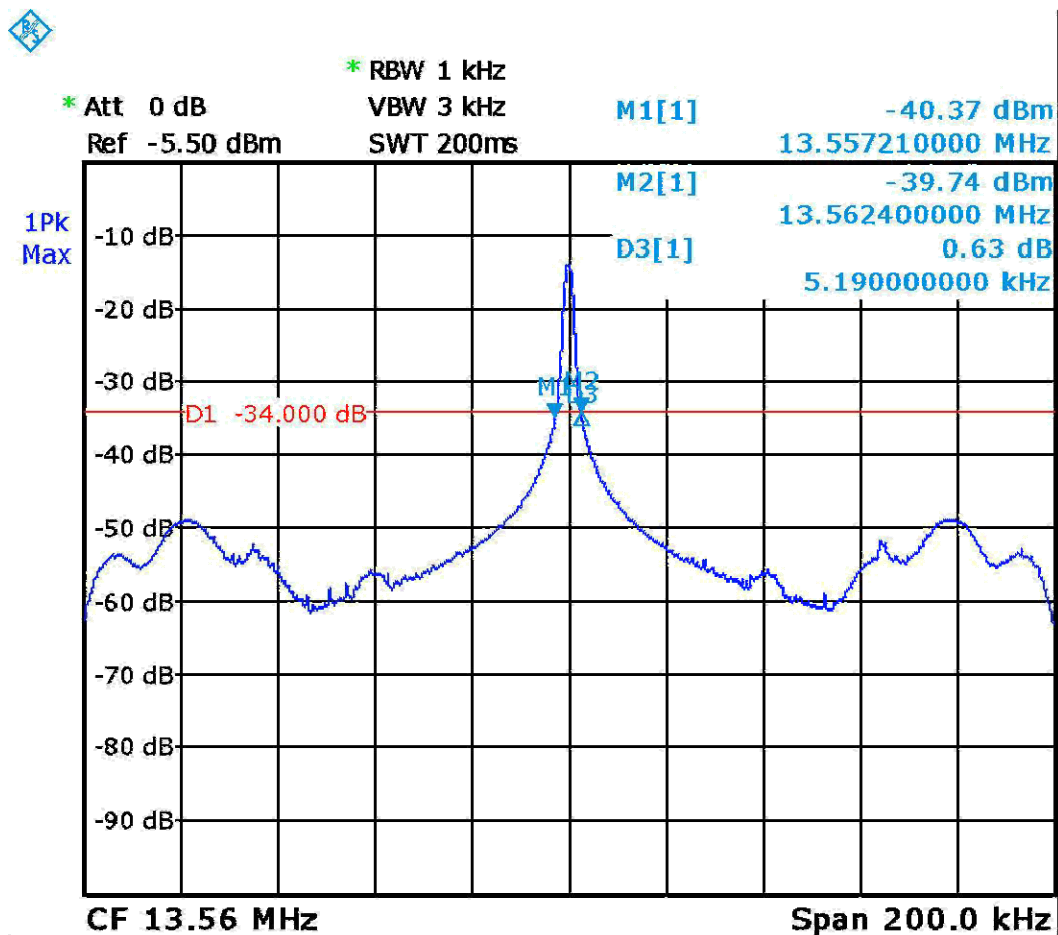

### Occupied bandwidth plot 20 dB bandwidth

### Occupied bandwidth plot 99 % bandwidth