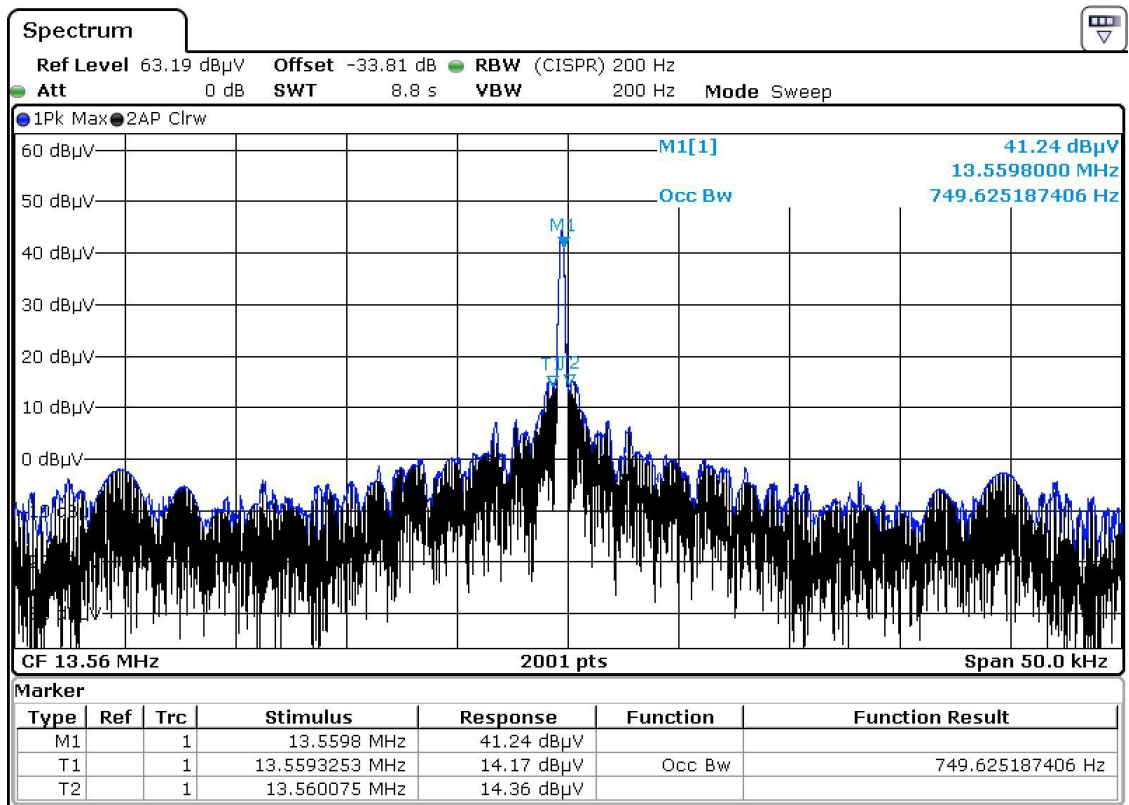

# **Occupied Bandwidth Plot**

# 20 dB bandwidth

# 99 % dB bandwidth