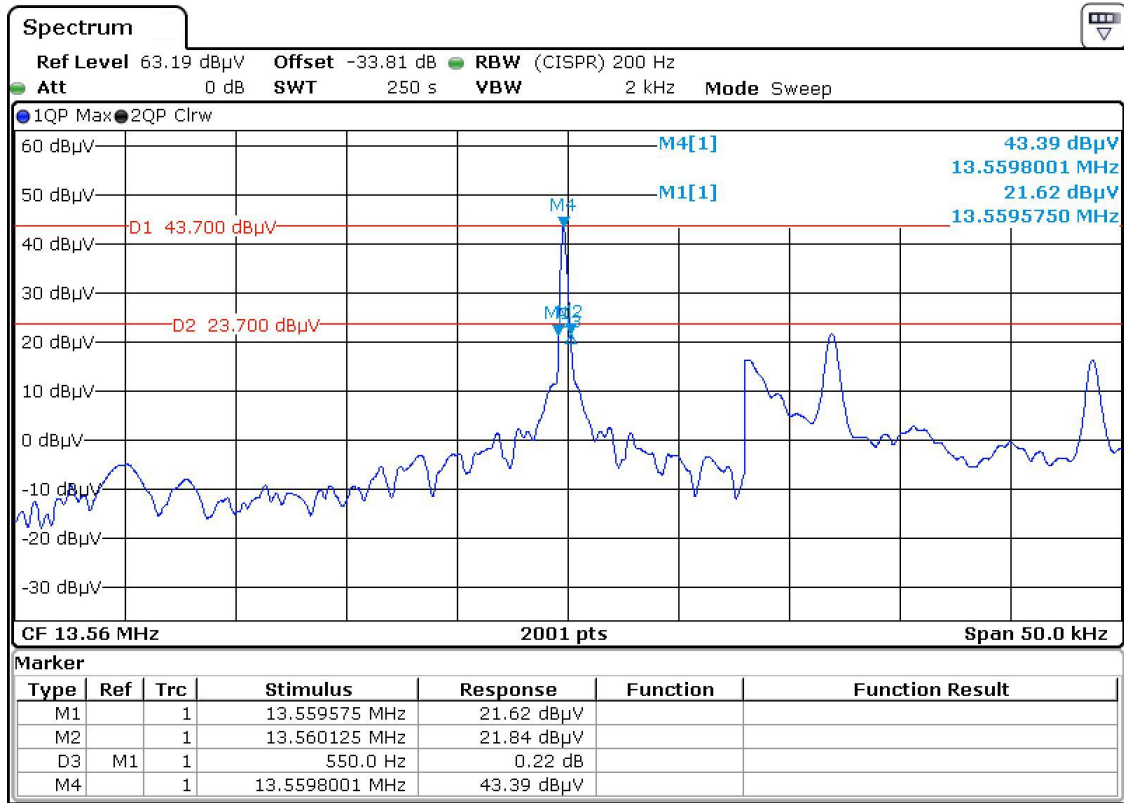

# **Annex no. 3**

# **Occupied Bandwidth Plot**

# 20 dB bandwidth

# 99 % dB bandwidth