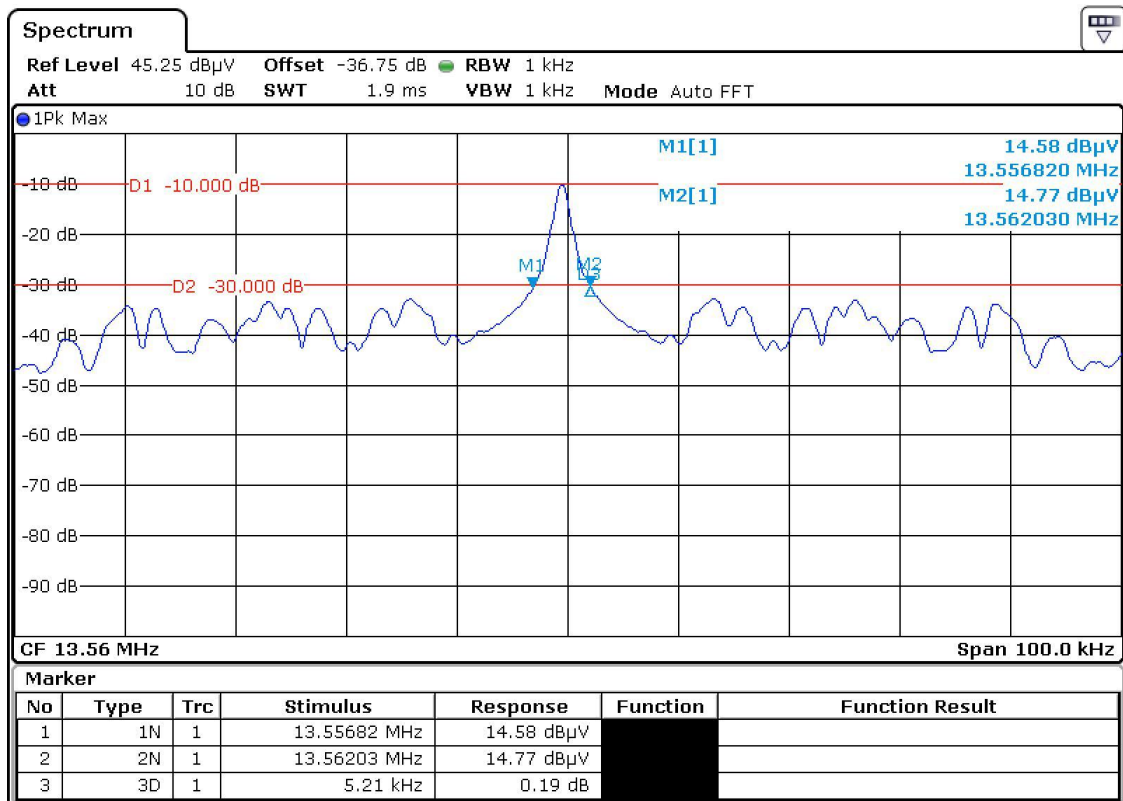

Annex no. 3

Occupied Bandwidth Plot

20 dB bandwidth

99 % bandwidth