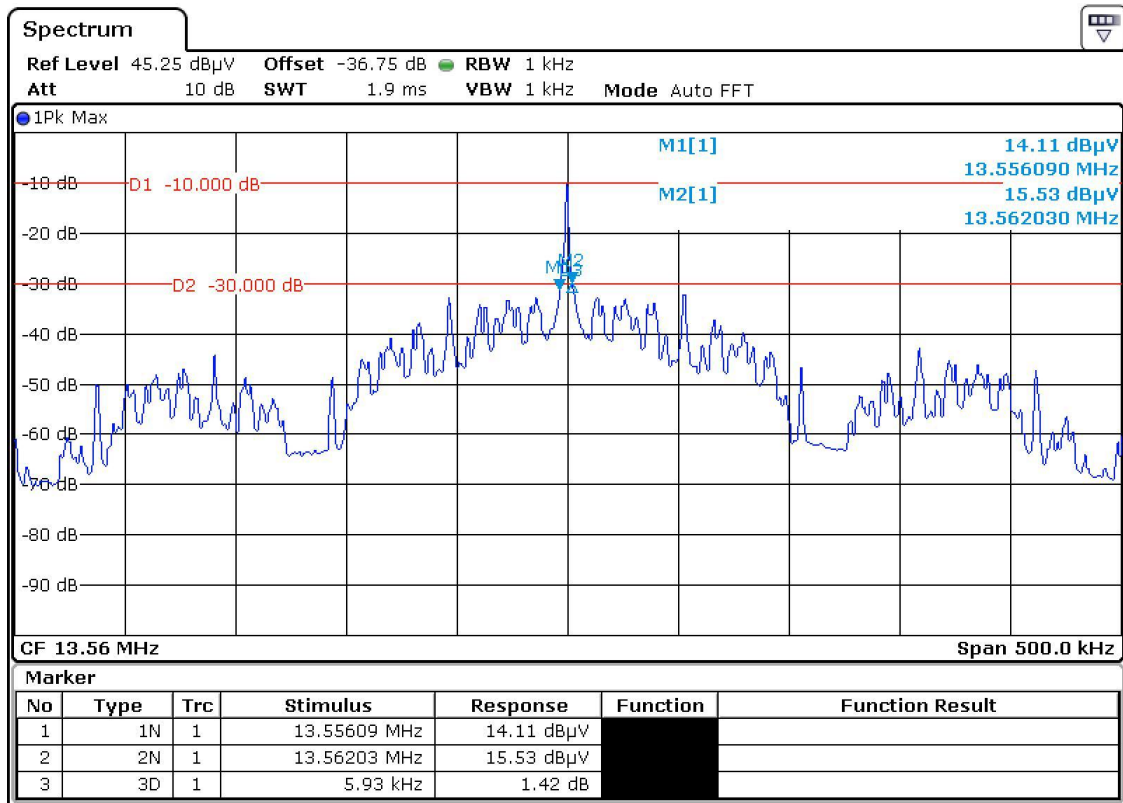

Annex no. 3

Occupied Bandwidth Plot

20 dB bandwidth

99 % bandwidth