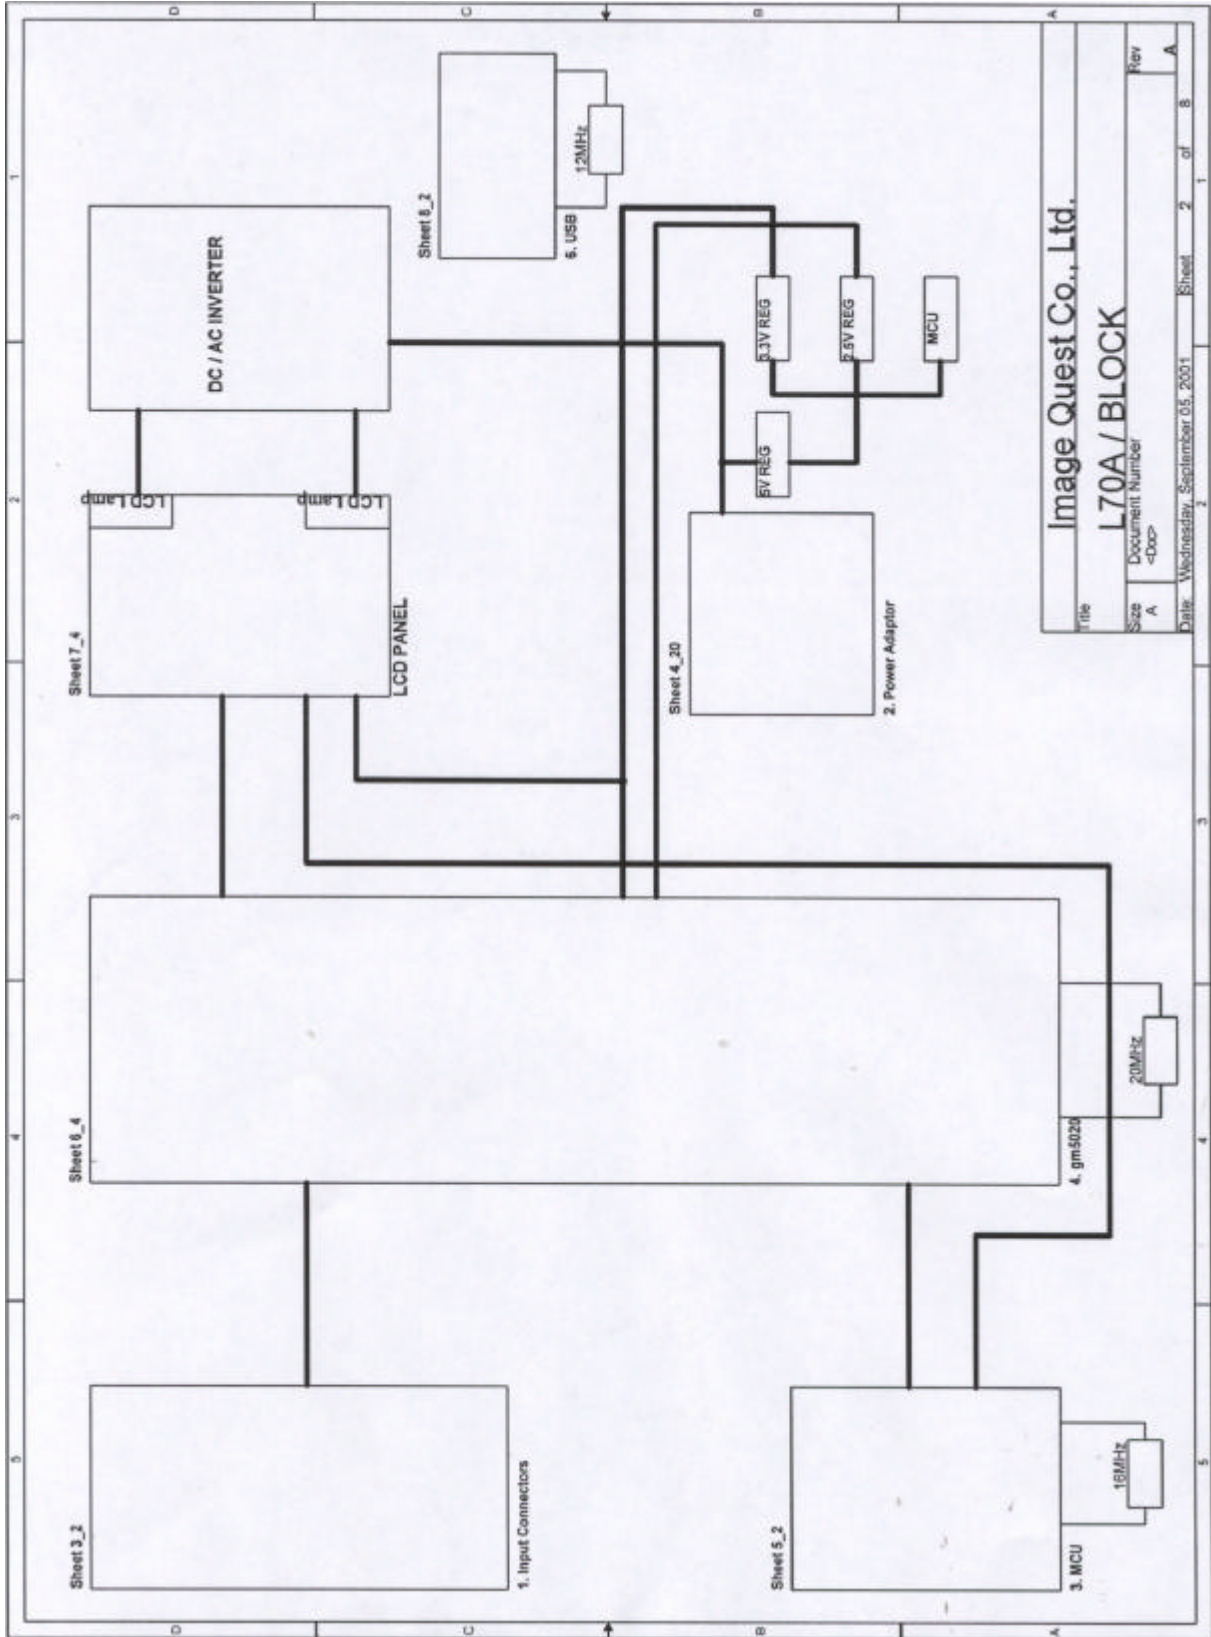

ATTACHMENT C.

- BLOCK DIAGRAM

Title		Image Quest Co., Ltd.	
Size	Document Number	L70A / BLOCK	
A	<Doc>	Rev	A
Date		Wednesday, September 05, 2001	Sheet 2 of 8

HYUNDAI CALIBRATION & CERTIFICATION TECHNOLOGIES CO., LTD.