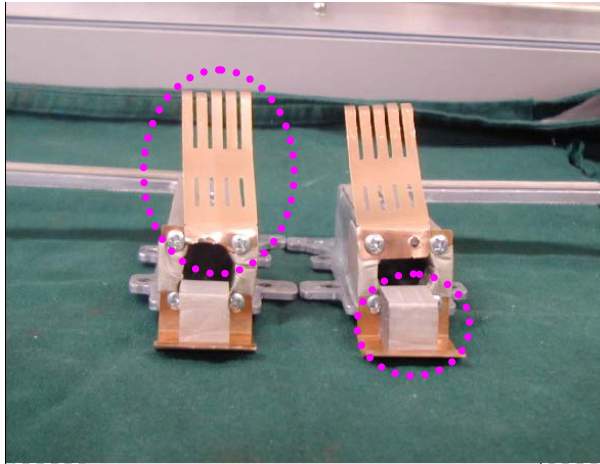

Attached is the applicant's Cover Letter, External/Internal Photos, Test Set-Up Photos, FCC ID & Label Location, User'S Manual, Block & Circuit Diagram and Test Report.

Should you have any questions or comments concerning the above, please contact the undersigned.

1. Attach a gasket to the Board cover and main cover
2. Apply a ferrite Core to the Power Cable and Green(Ground) cable drive a screw in Main frame
3. Attach a copper foil between main frame and EMI filter shield
4. Attach a gasket & finger strip to the Stand hole
5. Attach a gasket Speaker input assembly frame and apply ferrite core to signal line
6. Apply a ferrite Core to the speaker cable and shorten it (12 inch)

(Please refer to next page of the photographs for Solution for EMI)

ImageQuest CO.,LTD.

2003.7.14

**R & D CENTER / MANAGER
YONG TAI KIM**

1. Attach a gasket to the Board cover and main cover

2. Apply a ferrite Core to the Power Cable and Green(Ground) cable drive a screw in Main frame

3. Attach a copper foil between main frame and EMI filter shield

4. Attach a gasket & finger strip to the Stand hole

5. Attach a gasket Speaker input assembly frame and apply ferrite core to signal line