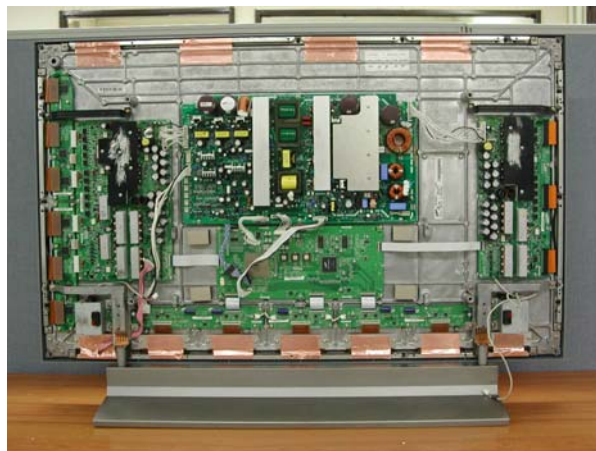

Attached is the applicant's Cover Letter, External/Internal Photos, Test Set-Up Photos, FCC ID & Label Location, User'S Manual, Block & Circuit Diagram and Test Report.

Should you have any questions or comments concerning the above, please contact the undersigned.

1. Attach a gasket to the Board cover and main cover
2. Apply a ferrite Core to the Power Cable and Green(Ground) cable drive a screw in Main frame
3. Attach a copper foil between main frame and EMI filter shield
4. Attach a gasket & finger strip to the Stand hole
5. Attach a gasket Speaker input assembly frame and apply ferrite core to signal line
6. Apply a ferrite Core to the speaker cable and shorten it (12 inch)

(Please refer to next page of the photographs for Solution for EMI)

ImageQuest CO.,LTD.

2003.7.14

**R & D CENTER / MANAGER
YONG TAI KIM**

1. Attach a gasket to the Board cover and main cover

2. Apply a ferrite Core to the Power Cable and Green(Ground) cable drive a screw in Main frame

3. Attach a copper foil between main frame and EMI filter shield

4. Attach a gasket & finger strip to the Stand hole

5. Attach a gasket Speaker input assembly frame and apply ferrite core to signal line