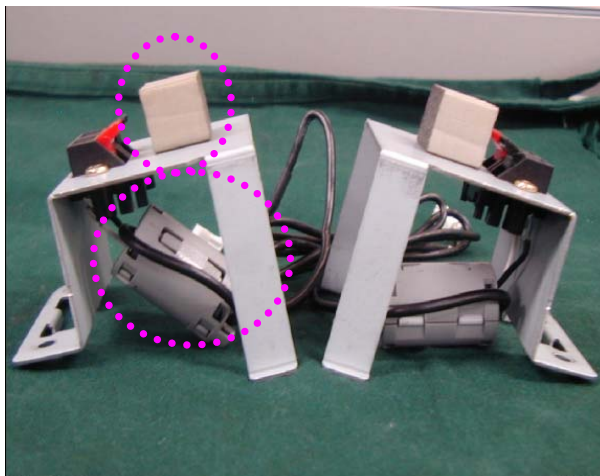

Attached is the applicant's Cover Letter, External/Internal Photos, Test Set-Up Photos, FCC ID & Label Location, User'S Manual, Block & Circuit Diagram and Test Report.

Should you have any questions or comments concerning the above, please contact the undersigned.

1. Attach a gasket to the Board cover and main cover
2. Apply a ferrite Core to the Power Cable and Green(Ground) cable drive a screw in Main frame
3. Attach a copper foil between main frame and EMI filter shield
4. Attach a gasket & finger strip to the Stand hole
5. Attach a gasket Speaker input assembly frame and apply ferrite core to signal line
6. Apply a ferrite Core to the speaker cable and shorten it (12 inch)

(Please refer to next page of the photographs for Solution for EMI)

ImageQuest CO.,LTD.

2003.7.14

**R & D CENTER / MANAGER
YONG TAI KIM**

1. Attach a gasket to the Board cover and main cover

2. Apply a ferrite Core to the Power Cable and Green(Ground) cable drive a screw in Main frame

3. Attach a copper foil between main frame and EMI filter shield

4. Attach a gasket & finger strip to the Stand hole

5. Attach a gasket Speaker input assembly frame and apply ferrite core to signal line