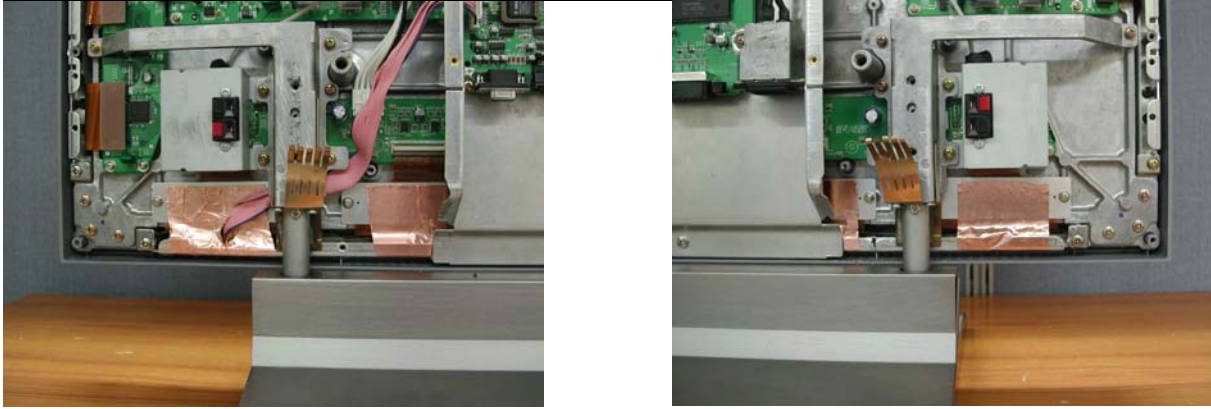

Attached is the applicant's Cover Letter, External/Internal Photos, Test Set-Up Photos, FCC ID & Label Location, User'S Manual, Block & Circuit Diagram and Test Report.

Should you have any questions or comments concerning the above, please contact the undersigned.

1. Attach a gasket to the Board cover and main cover
2. Apply a ferrite Core to the Power Cable and Green(Ground) cable drive a screw in Main frame
3. Attach a copper foil between main frame and EMI filter shield
4. Attach a gasket & finger strip to the Stand hole
5. Attach a gasket Speaker input assembly frame and apply ferrite core to signal line
6. Apply a ferrite Core to the speaker cable and shorten it (12 inch)

(Please refer to next page of the photographs for Solution for EMI)

ImageQuest CO.,LTD.

2003.7.14

**R & D CENTER / MANAGER
YONG TAI KIM**

1. Attach a gasket to the Board cover and main cover

2. Apply a ferrite Core to the Power Cable and Green(Ground) cable drive a screw in Main frame

3. Attach a copper foil between main frame and EMI filter shield

4. Attach a gasket & finger strip to the Stand hole

5. Attach a gasket Speaker input assembly frame and apply ferrite core to signal line