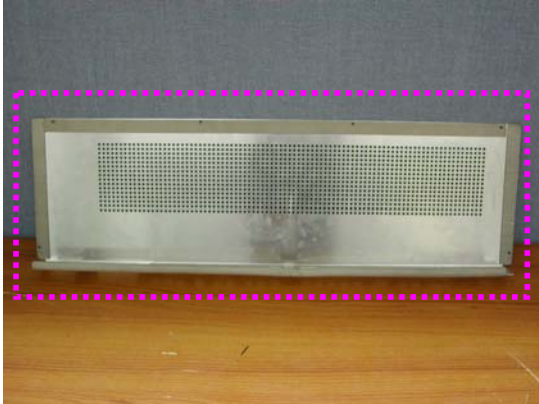

Attached is the applicant's Cover Letter, External/Internal Photos, Test Set-Up Photos, FCC ID & Label Location, User'S Manual, Block & Circuit Diagram and Test Report.

Should you have any questions or comments concerning the above, please contact the undersigned.

1. Attach a gasket to the Board cover and main cover
2. Apply a ferrite Core to the Power Cable and Green(Ground) cable drive a screw in Main frame
3. Attach a copper foil between main frame and EMI filter shield
4. Attach a gasket & finger strip to the Stand hole
5. Attach a gasket Speaker input assembly frame and apply ferrite core to signal line
6. Apply a ferrite Core to the speaker cable and shorten it (12 inch)

(Please refer to next page of the photographs for Solution for EMI)

ImageQuest CO.,LTD.

2003.7.14

**R & D CENTER / MANAGER
YONG TAI KIM**

1. Attach a gasket to the Board cover and main cover

2. Apply a ferrite Core to the Power Cable and Green(Ground) cable drive a screw in Main frame

3. Attach a copper foil between main frame and EMI filter shield

4. Attach a gasket & finger strip to the Stand hole

5. Attach a gasket Speaker input assembly frame and apply ferrite core to signal line