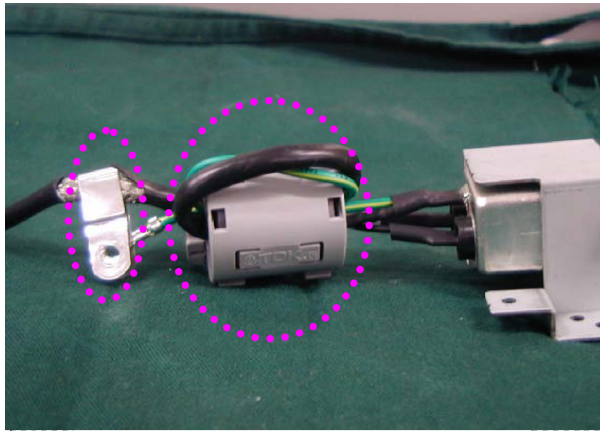

Attached is the applicant's Cover Letter, External/Internal Photos, Test Set-Up Photos, FCC ID & Label Location, User'S Manual, Block & Circuit Diagram and Test Report.

Should you have any questions or comments concerning the above, please contact the undersigned.

1. Attach a gasket to the Board cover and main cover
2. Apply a ferrite Core to the Power Cable and Green(Ground) cable drive a screw in Main frame
3. Attach a copper foil between main frame and EMI filter shield
4. Attach a gasket & finger strip to the Stand hole
5. Attach a gasket Speaker input assembly frame and apply ferrite core to signal line
6. Apply a ferrite Core to the speaker cable and shorten it (12 inch)

(Please refer to next page of the photographs for Solution for EMI)

ImageQuest CO.,LTD.

2003.7.14

**R & D CENTER / MANAGER
YONG TAI KIM**

1. Attach a gasket to the Board cover and main cover

2. Apply a ferrite Core to the Power Cable and Green(Ground) cable drive a screw in Main frame

3. Attach a copper foil between main frame and EMI filter shield

4. Attach a gasket & finger strip to the Stand hole

5. Attach a gasket Speaker input assembly frame and apply ferrite core to signal line