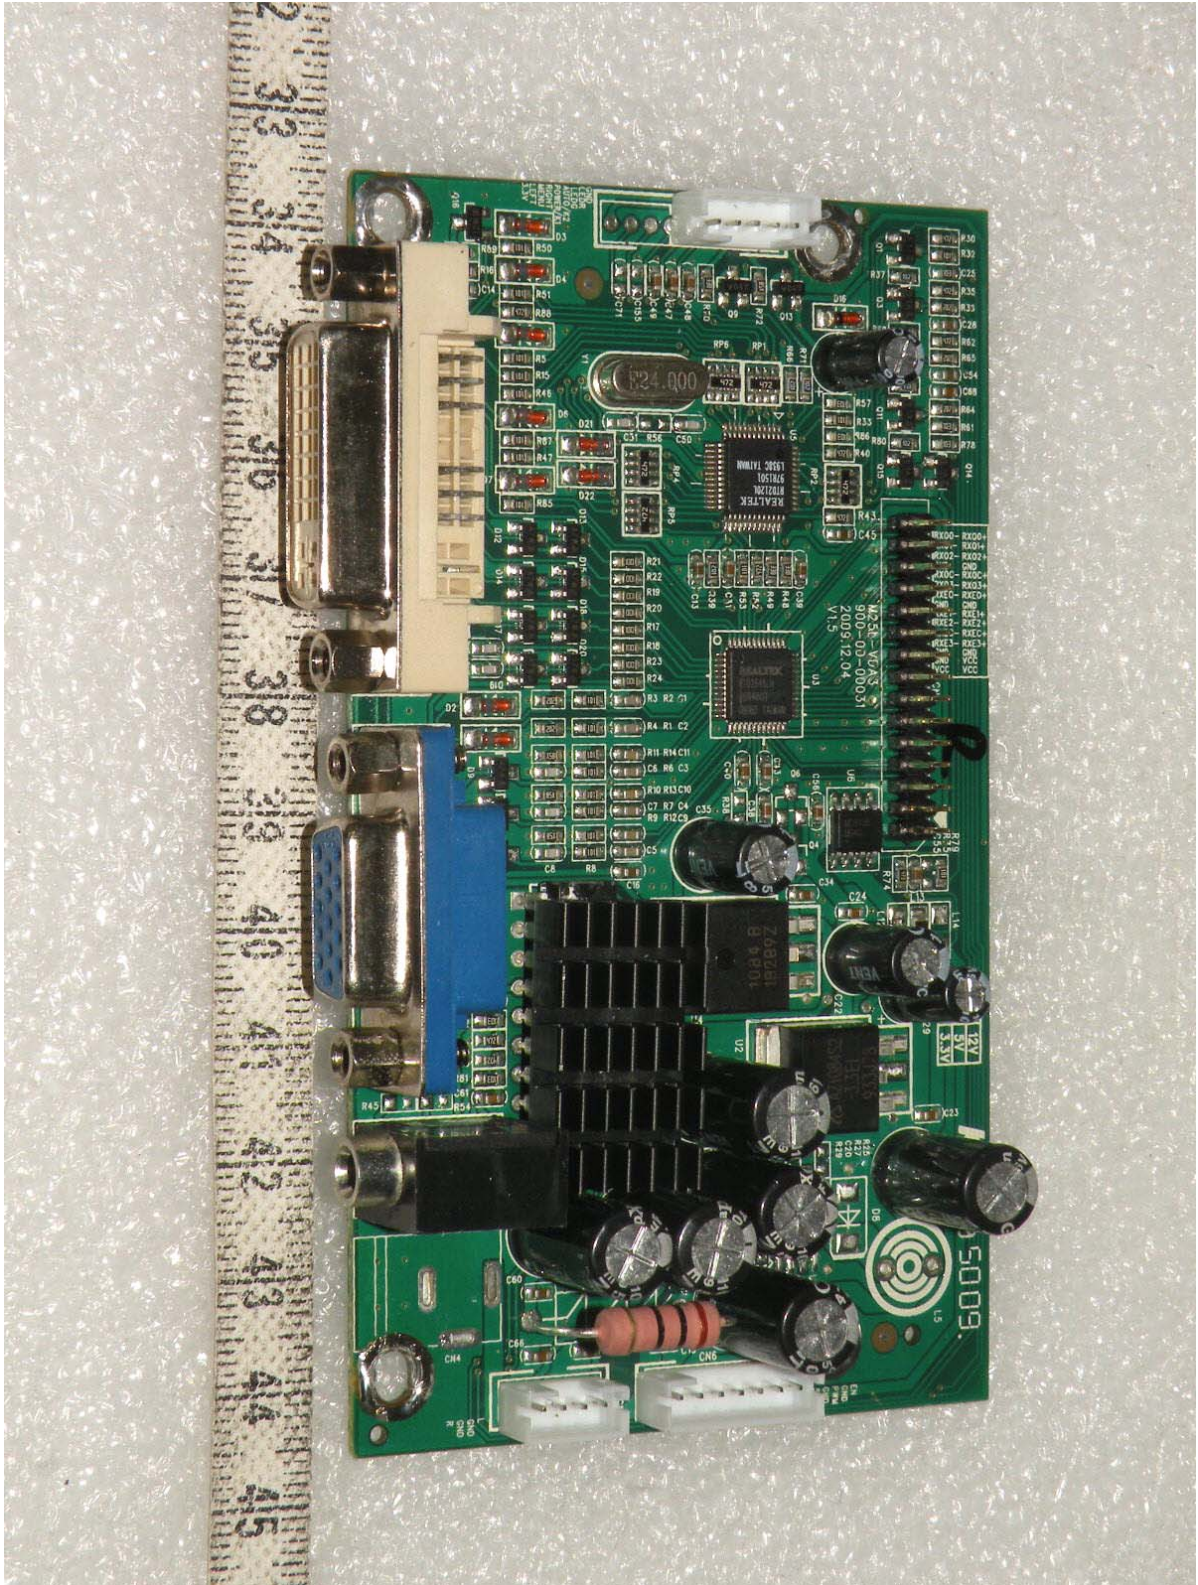

Inside view of EUT (LCD Panel Model: LTM220MT05)

Inside view of EUT (LCD Panel Model: LM220WE1)

Top side view of main board

Bottom side view of main board

Top side view of power board

Bottom side view of power board

Top side view of key board

Bottom side view of key board

View of LCD panel (LCD Panel Model: LTM220MT05)

View of LCD panel label (LCD Panel Model: LTM220MT05)

View of LCD panel label (LCD Panel Model: LM220WE1)