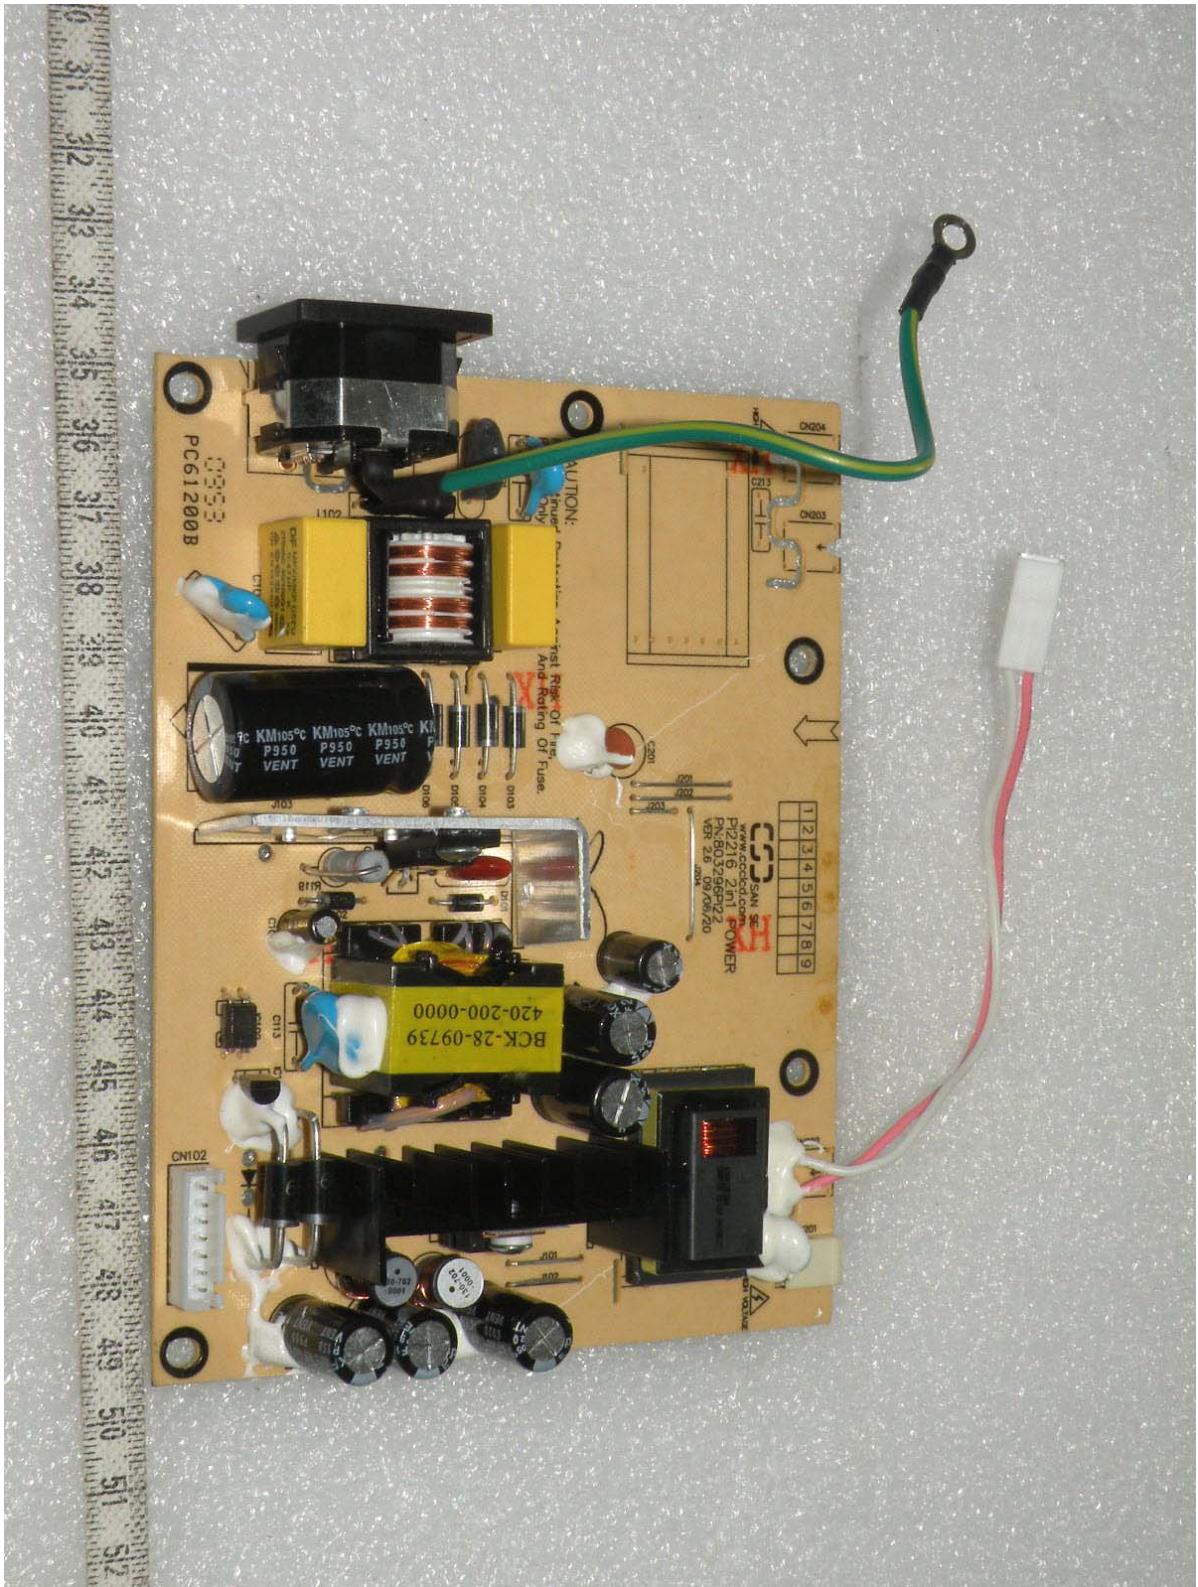

Inside view of EUT (LCD Panel Model: LTM220MT05)

Inside view of EUT (LCD Panel Model: LM220WE1)

Top side view of main board

Bottom side view of main board

Top side view of power board

Bottom side view of power board

Top side view of key board

Bottom side view of key board

View of LCD panel (LCD Panel Model: LTM220MT05)

View of LCD panel label (LCD Panel Model: LTM220MT05)

View of LCD panel label (LCD Panel Model: LM220WE1)