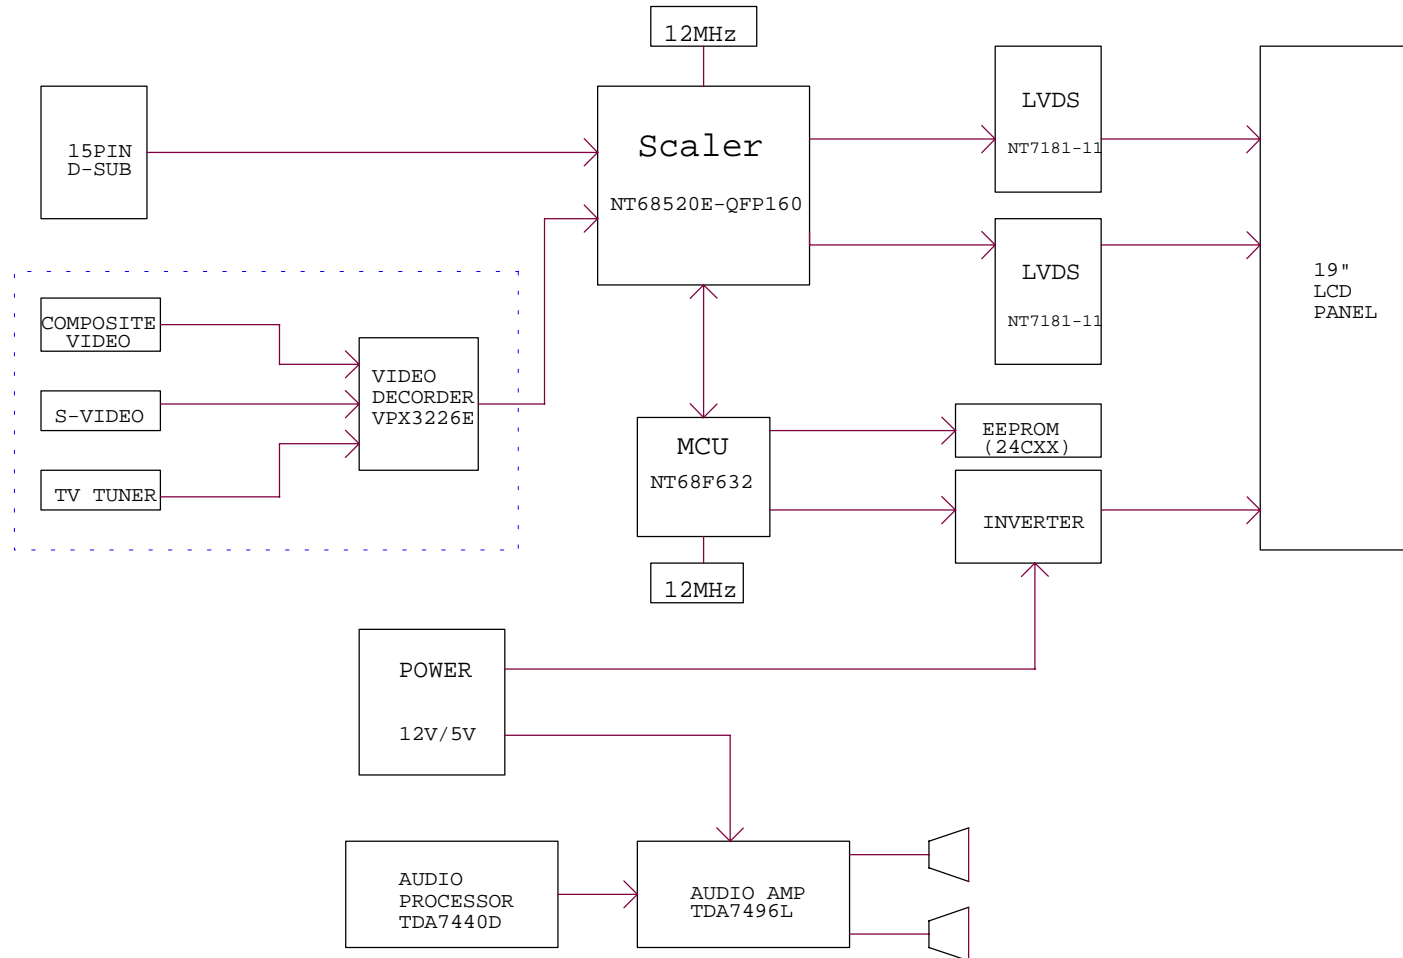

ATTACHMENT C.

- BLOCK DIAGRAM -

L19T BLOCK DIAGRAM

IMAGEQUEST			
L19T			
Size	Document Number	Rev	VP2
Block Diagram			
Date:	Monday, May 26, 2003	Sheet	7 of 7