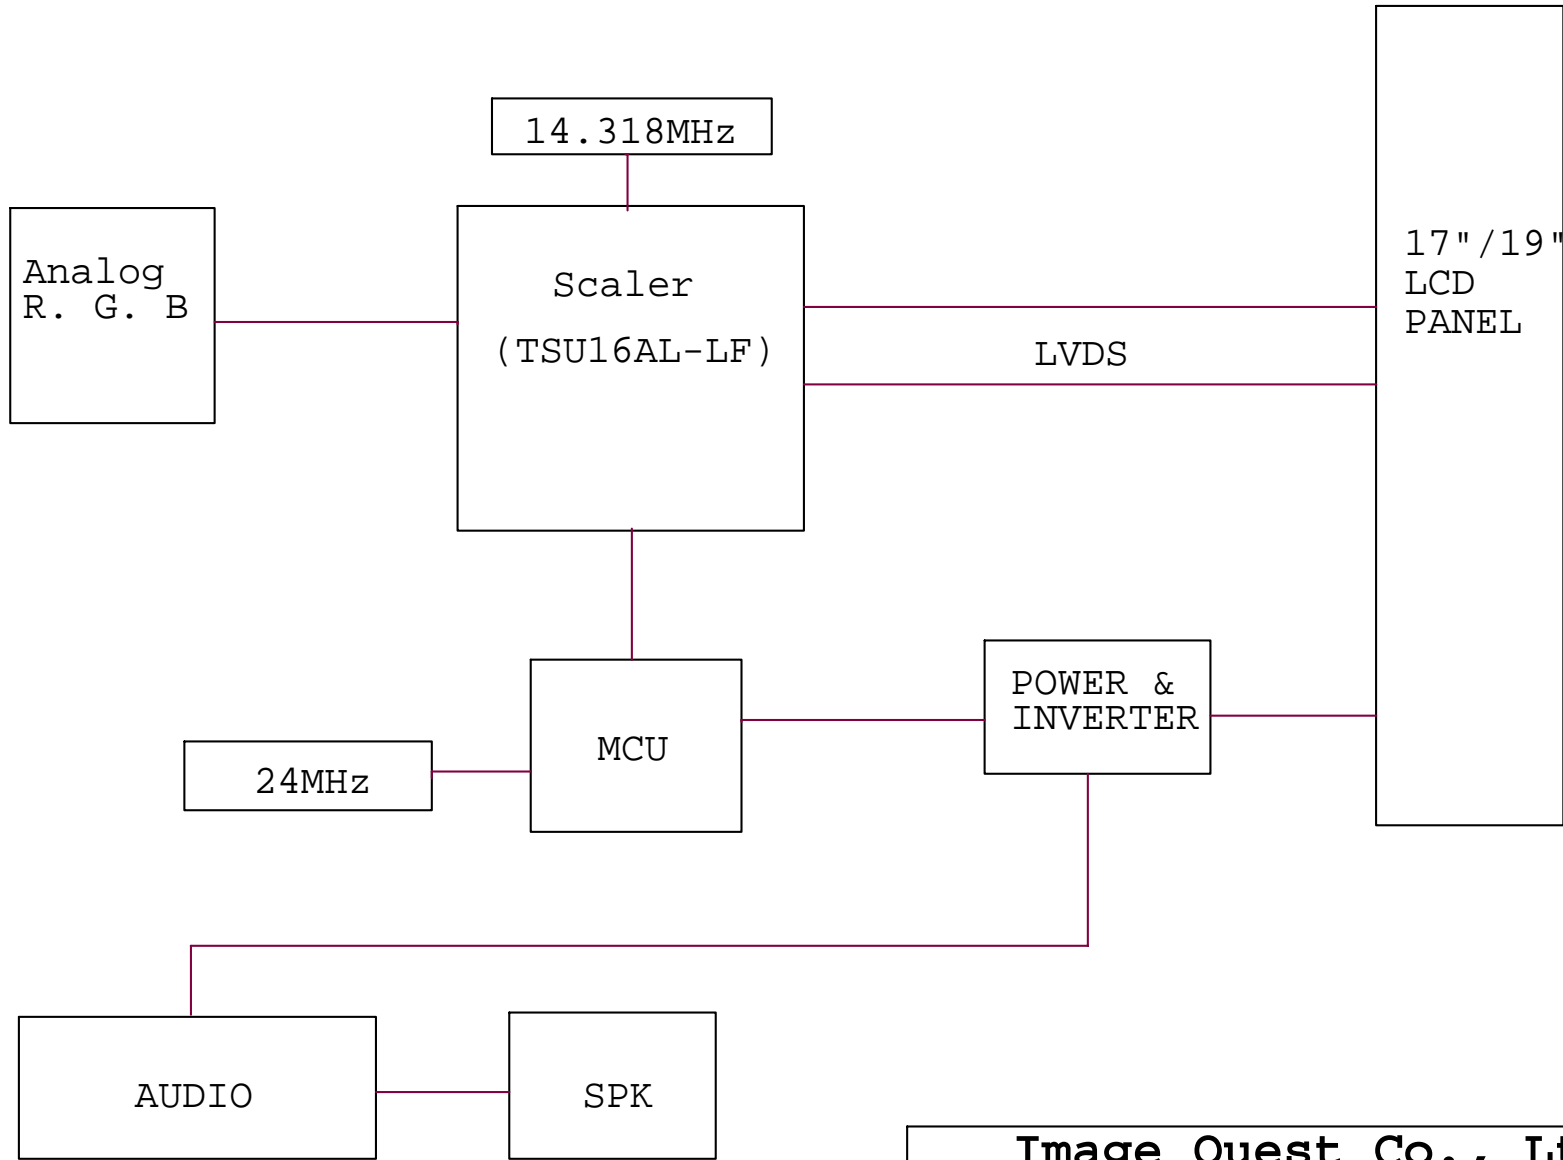


ATTACHMENT C.

- BLOCK DIAGRAM -

BLOCK DIAGRAM

MODEL NAME : B70A/B90A

Image Quest Co., Ltd.			
Title		<Title> B70A/B90A	
Size	Document Number	BLOCK DIAGRAM	
Custom	<Doc>	Rev	<RevCode>
Date:	Friday, February 04, 2005	Sheet	1 of 1