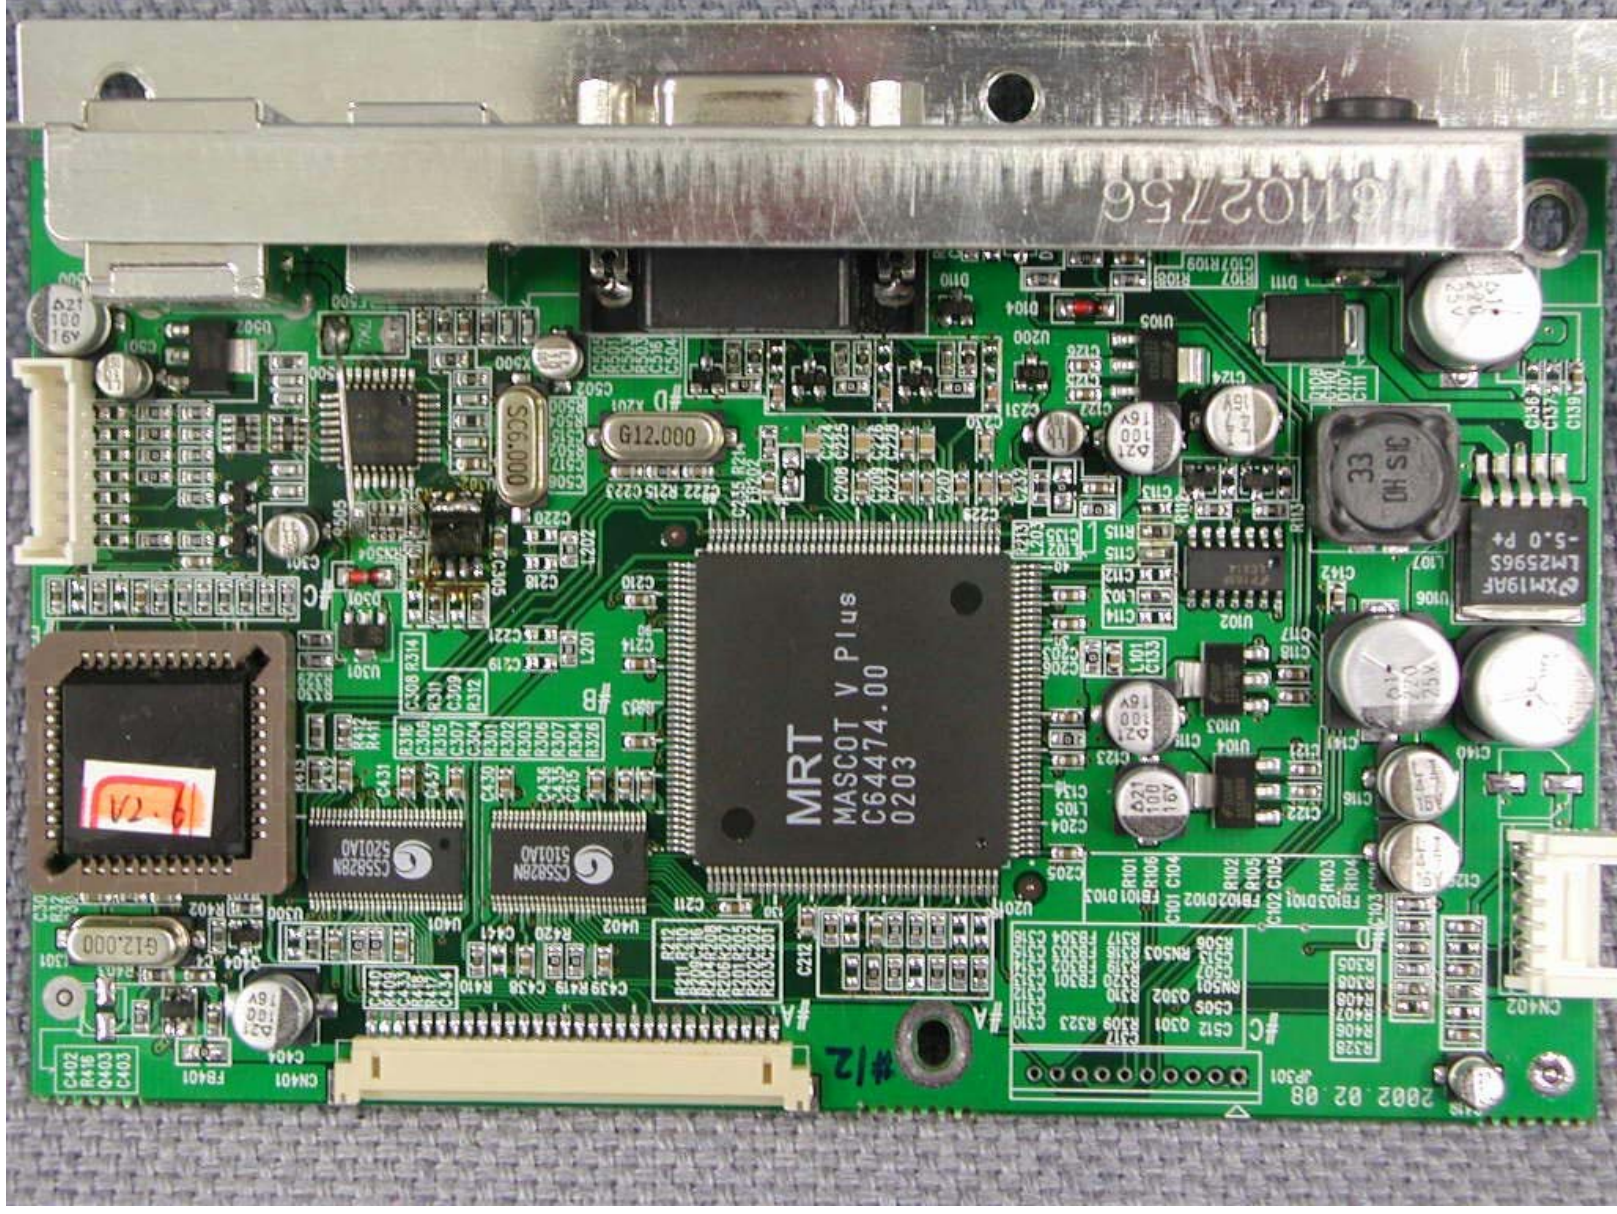

HT17E11-300

MADE IN KOREA

7ET021300PC100062

HYUNDAI CALIBRATION & CERTIFICATION TECHNOLOGIES CO., LTD.

SAN 136-1, AMI-RU, BUBAL-EUP, ICHEON-SI, KYOUNGI-DO, 467-701, KOREA

TEL : +82 31 639 8518 FAX : +82 31 639 8525