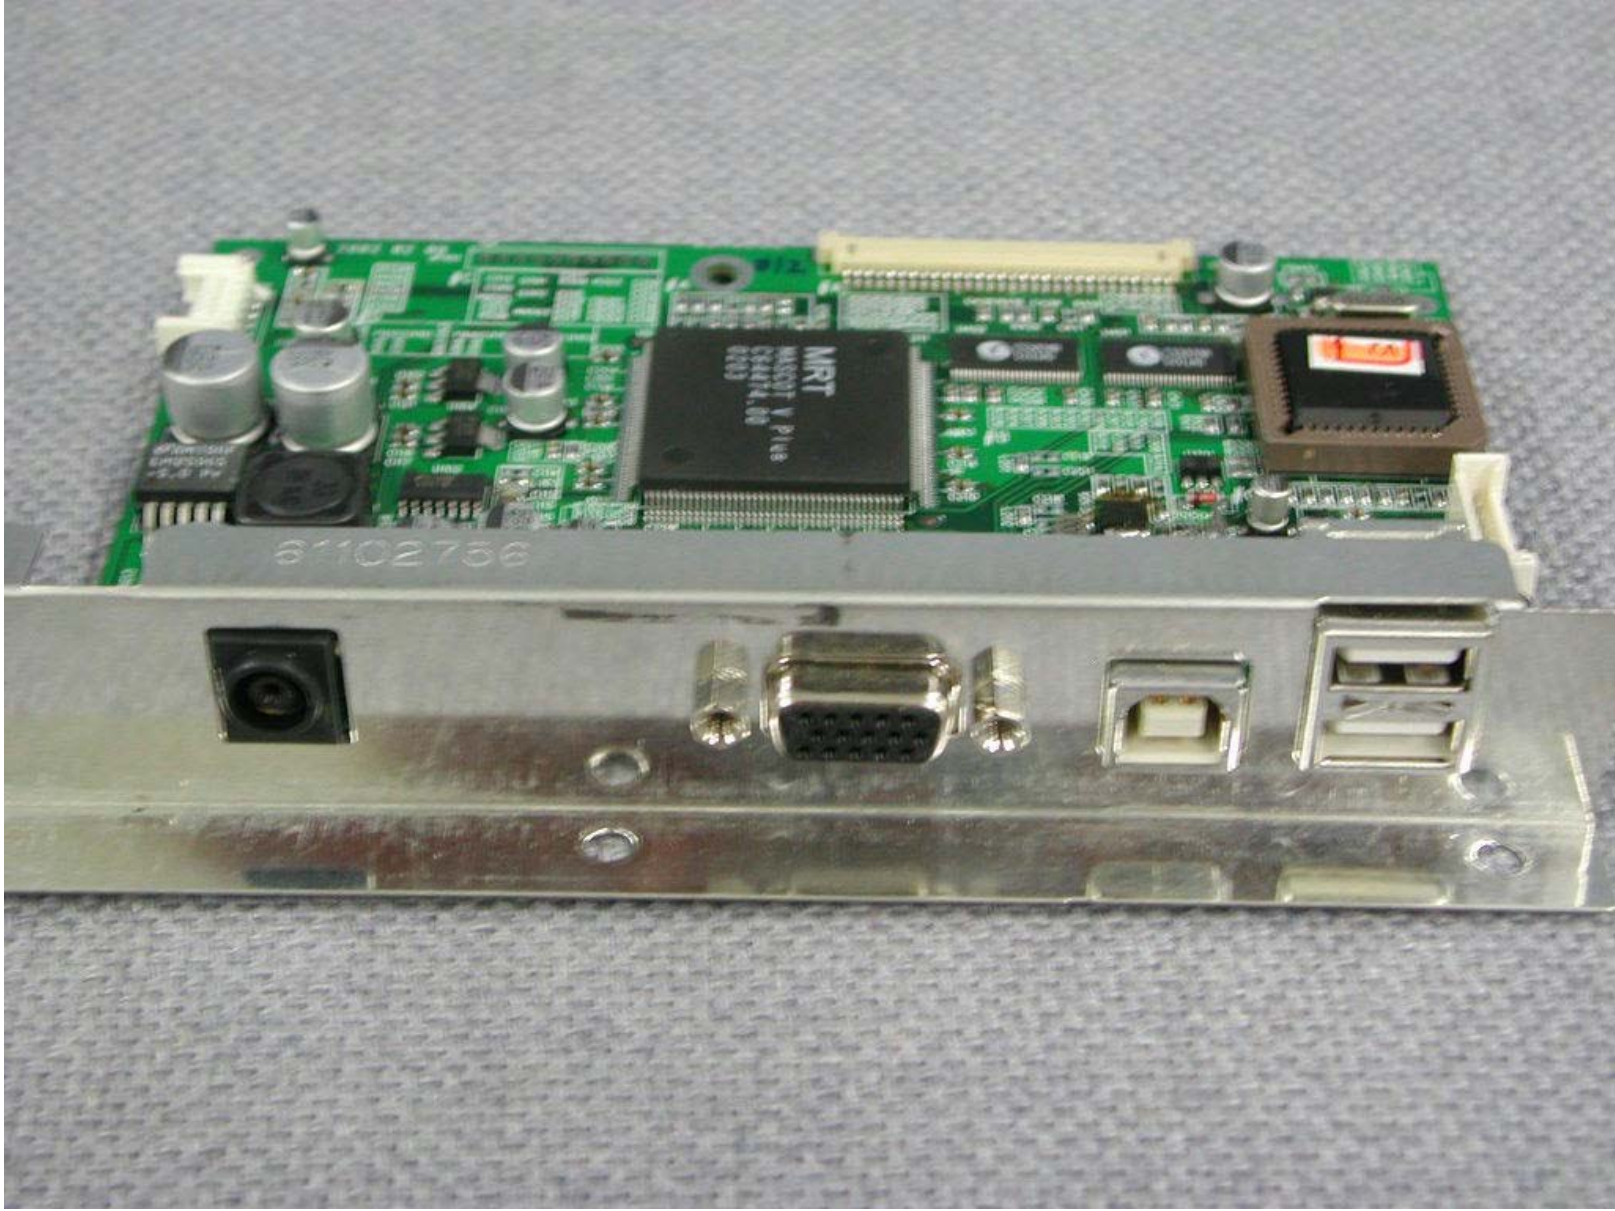

HYUNDAI CALIBRATION & CERTIFICATION TECHNOLOGIES CO., LTD.

SAN 136-1, AMI-RU , BUBAL-EUP, ICHEON-SI, KYOUNGI-DO, 467-701, KOREA

TEL : +82 31 639 8518 FAX : +82 31 639 8525