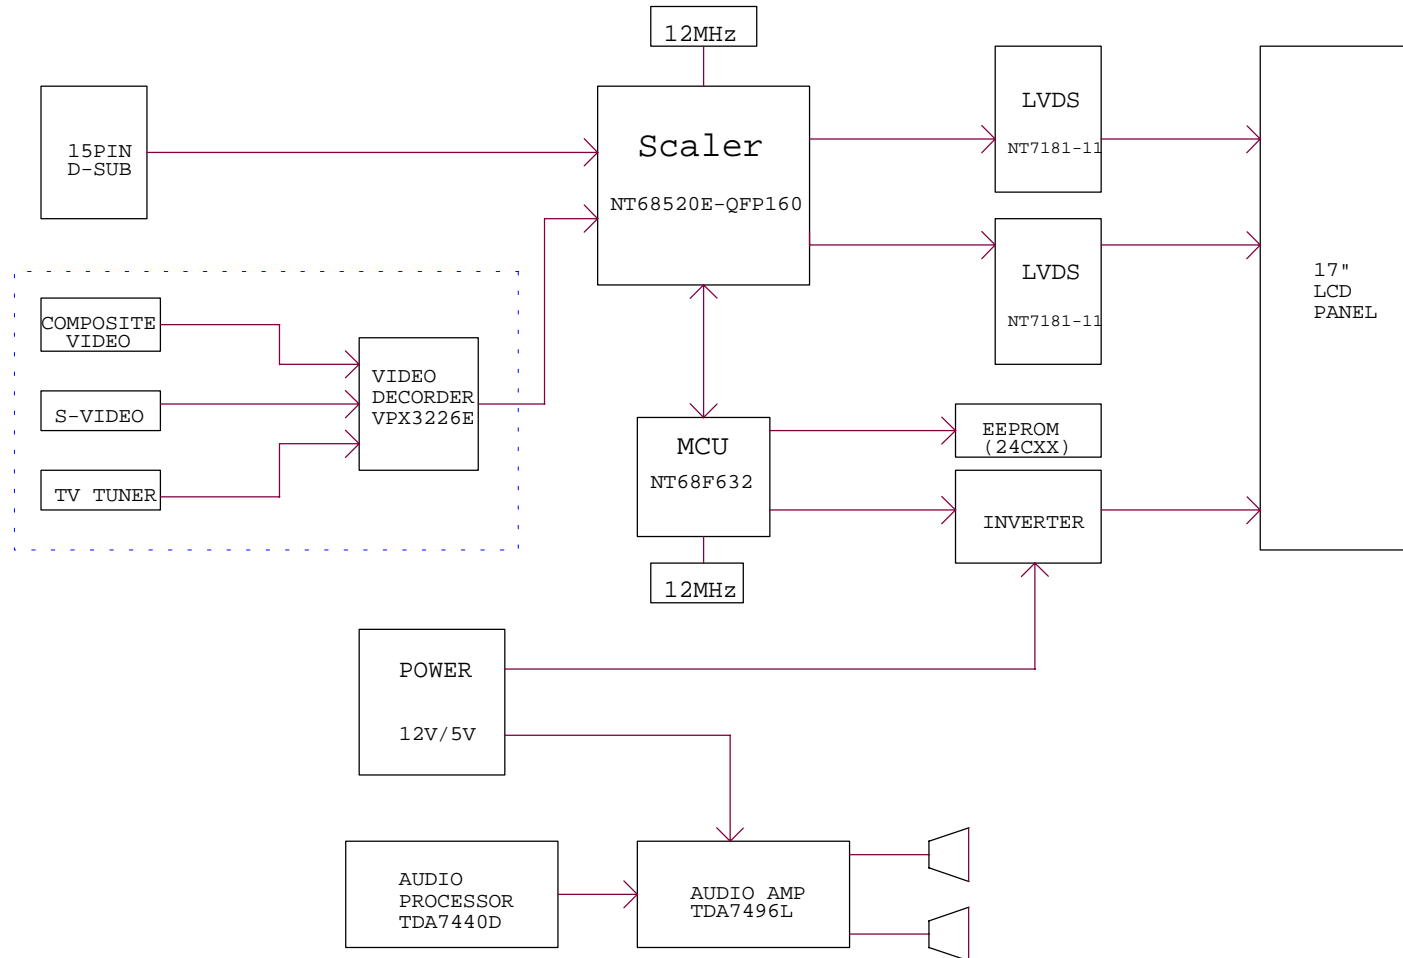

ATTACHMENT C.

- BLOCKDIAGRAM -

L17T BLOCK DIAGRAM

IMAGEQUEST			
L17T			
Size	Document Number	Rev	VP2
Block Diagram			
Date:	Wednesday, May 21, 2003	Sheet	7 of 7