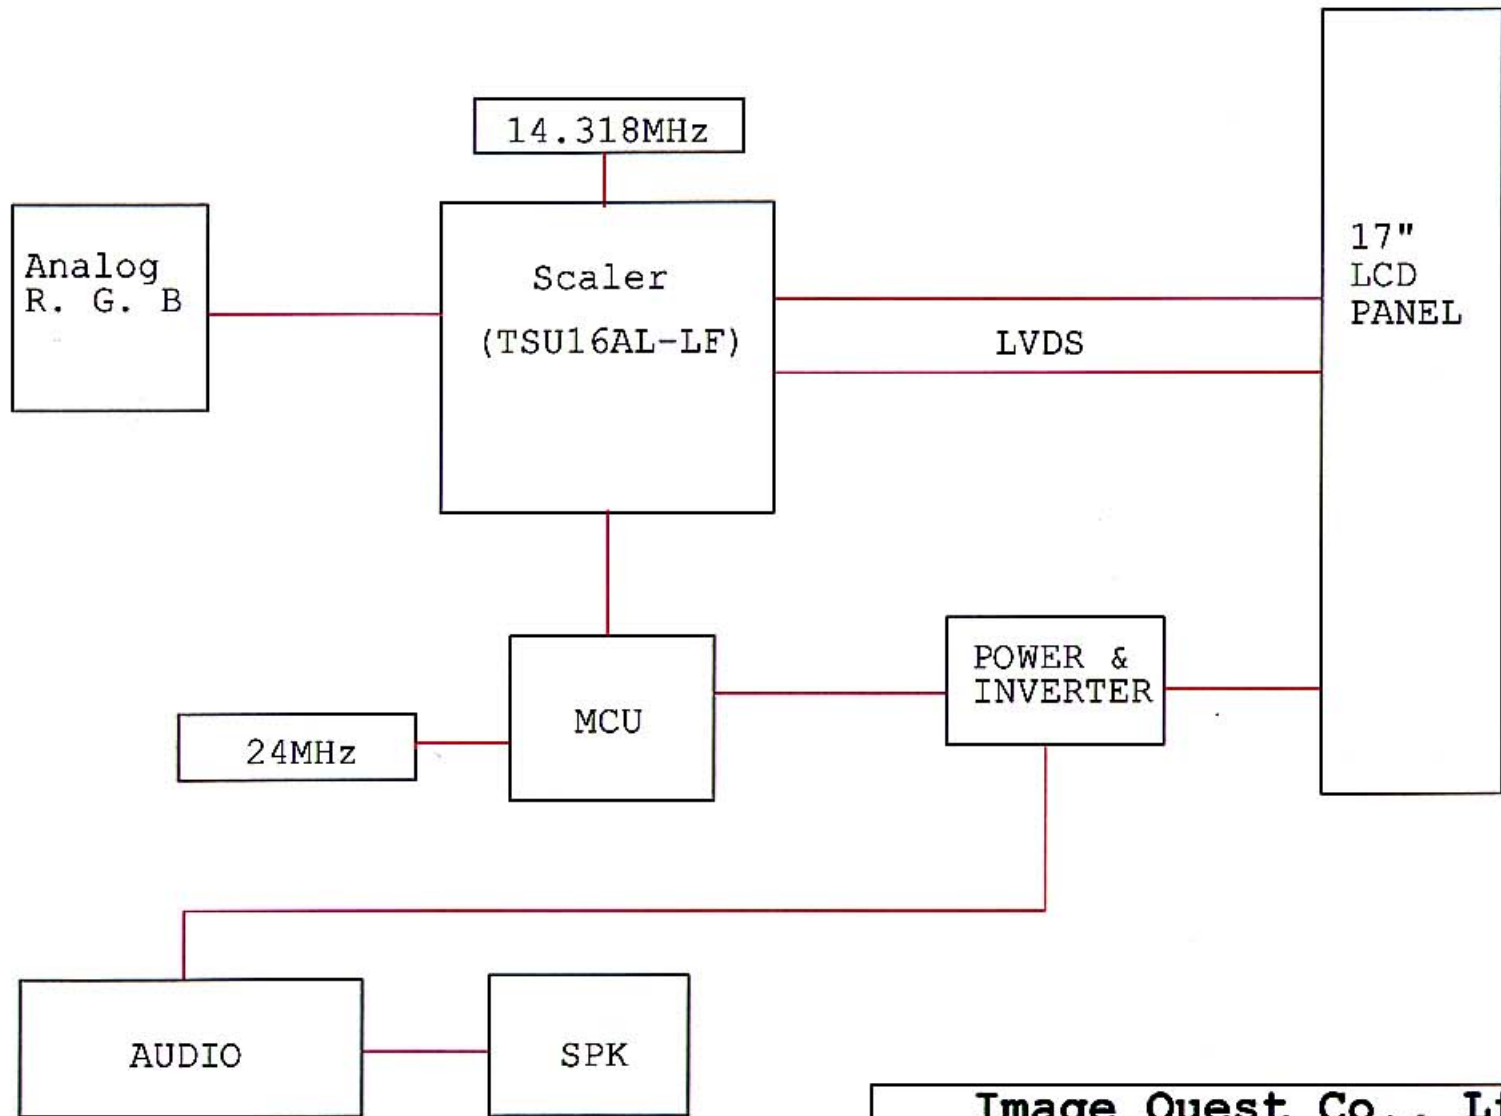


ATTACHMENT C.

- BLOCK DIAGRAM -

BLOCK DIAGRAM

MODEL NAME : B70A

Image Quest Co., Ltd.			
Title	<Title> B70A		
Size	Document Number	BLOCK DIAGRAM	Rev
Custom	<Doc>		<RevCode>
Date:	Friday, February 04, 2005	Sheet	1 of 1